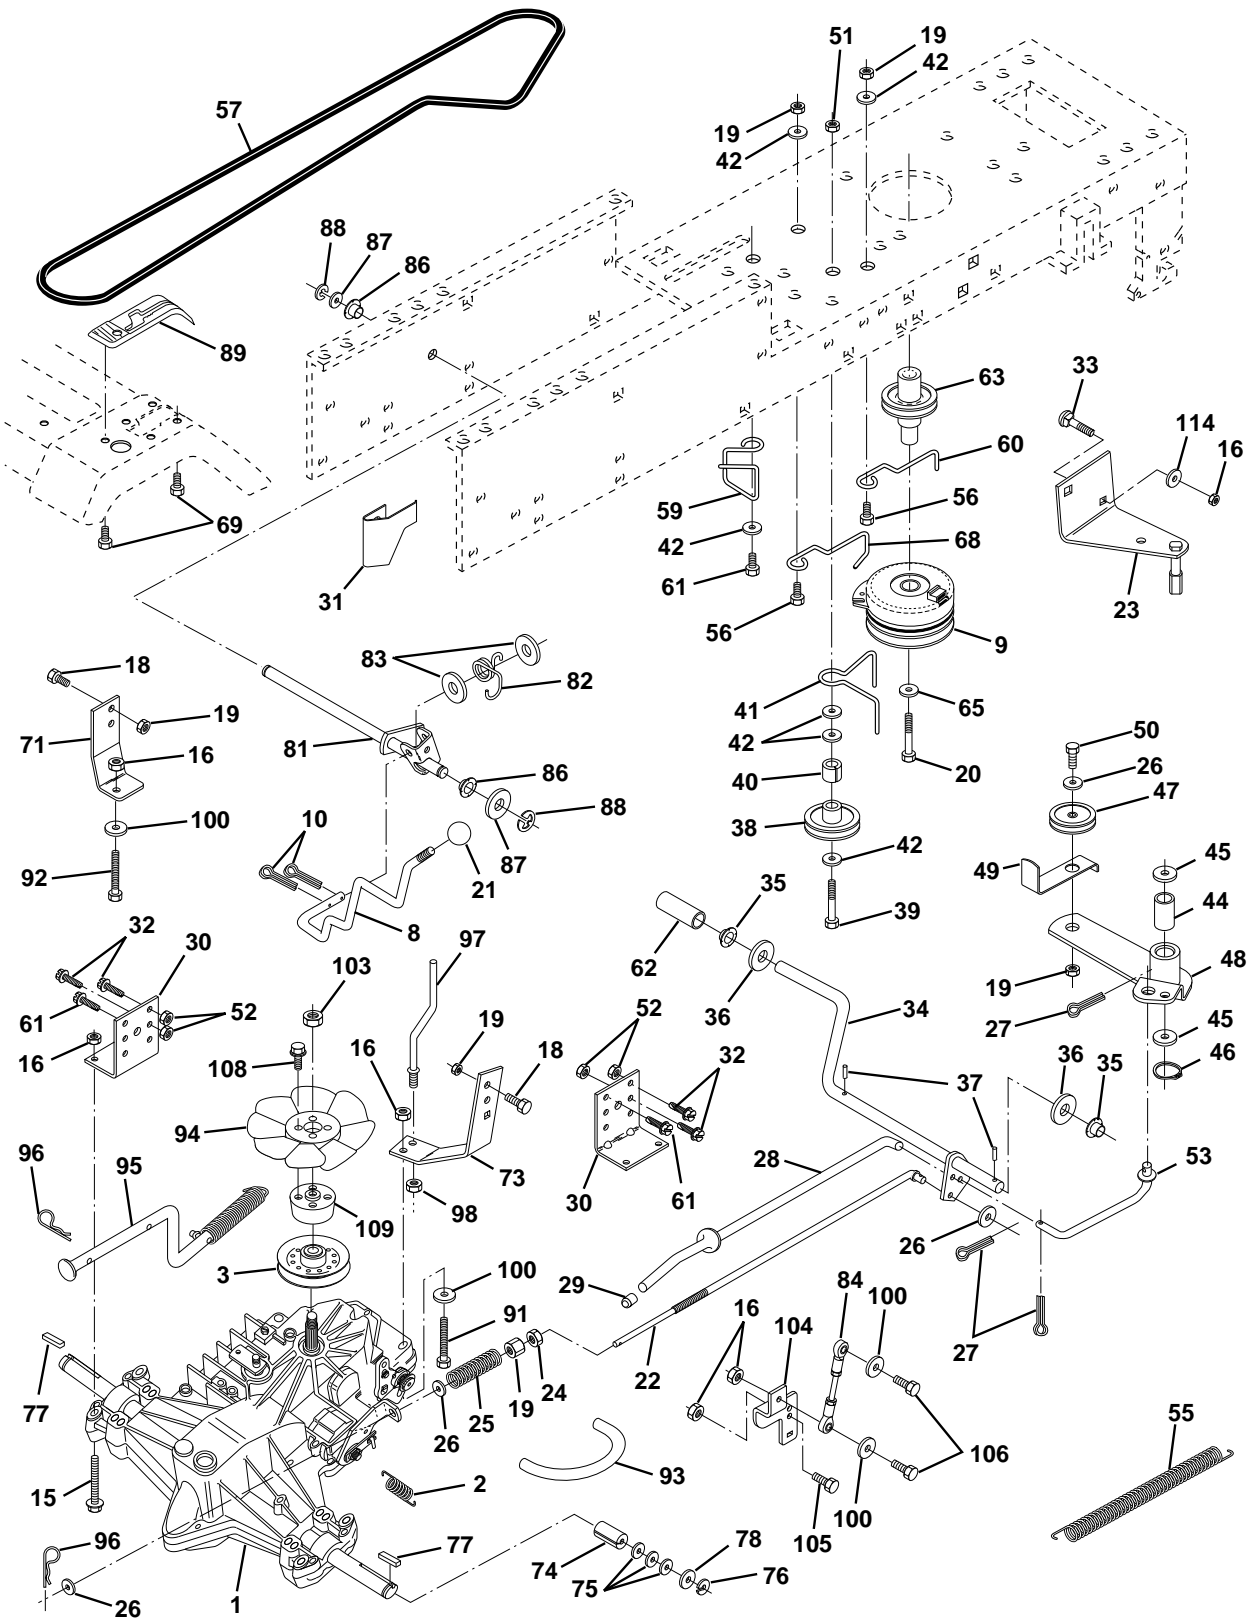

REPAIR PARTS

TRACTOR - MODEL NO. LTH130 (954830061A)

MOWER LIFT

KEY NO.	PART NO.	DESCRIPTION
1	532136973	Wire Asm Inner W/plunger 17 32
2	532145117	Shaft Asm Lift
3	532105767	Pin Groove
4	812000002	E Ring #5133-62
5	819211621	Washer PLTD 21/32 X 1 X 21ga
6	532120183	Bearing Nylon Blk 629 Id
7	532109413	Grip Handle Bicycle Matte Blk
8	532124526	Button Plunger Black
10	532122512	Spring Cprsn 3 750 Oiled
11	532139865	Link Lift LH
12	532139866	Link Lift RH
13	532124670	Retainer Spring
15	532127218	Link Front
16	873350800	Nut Jam Hex 1/2-13 Unc
17	532130171	Trunnion Blk Zinc
18	873800800	Nut Lock W/wsh 1/2-13unc
19	532139868	Arm Suspension Rear
20	532124660	Spring, Retainer
31	532140302	Bearing Pvt. Lift Spherical
32	873540600	Nut Crownlock 3/8-24

NOTE: All component dimensions given in U.S. inches
1 inch = 25.4 mm

REPAIR PARTS

TRACTOR - MODEL NO. LTH130 (954830061A)

DRIVE