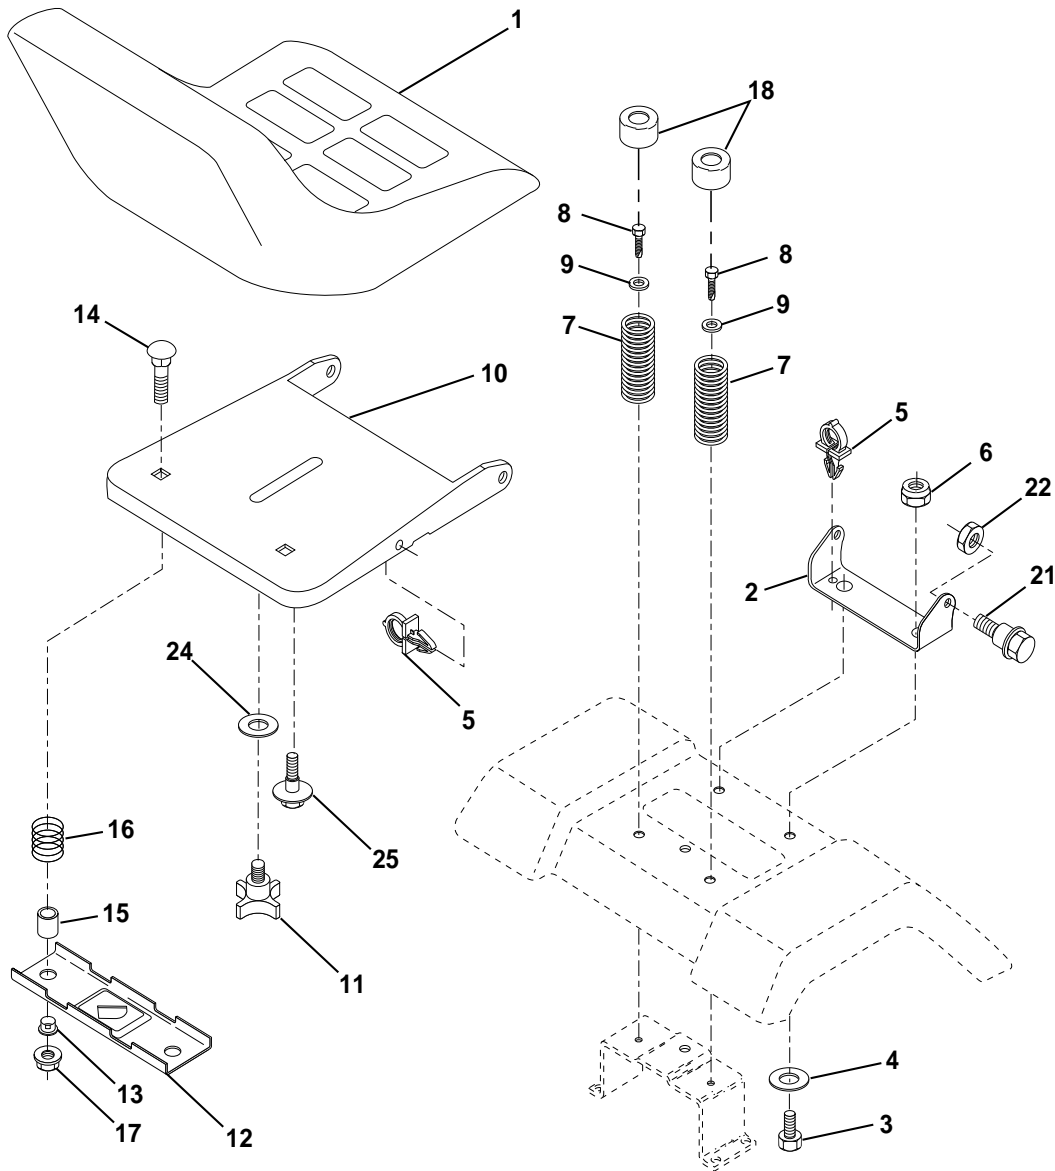

TRACTOR - MODEL NO. LTH130 (954830061A)

SEAT ASSEMBLY

**KEY PART
NO. NO.**

DESCRIPTION

1	532140838	Seat V250 Blk/blk Std
2	532140551	Bracket Pivot Seat 8 720
3	874760616	Bolt Fin Hex 3/8-16unc X 1
4	819131610	Washer 13/32 X 1 X 10 Ga
5	532145006	Clip Push-In
6	873800600	Nut Hex w/Ins. 3/8-16 Unc
7	532124181	Spring Seat Cprsn 2 250 Blk Zi
8	817490616	Screw Thdrol 3/8-16 X 1 Ty-tt
9	819131614	Washer 13/32 X 1 X 14 Ga.
10	532140552	Pan Seat
11	532120068	Knob seat 1/2-13 Unc
12	532121246	Bracket Mounting Switch
13	532121248	Bushing Snap Blk Nyl 50 Id

**KEY PART
NO. NO.**

DESCRIPTION

14	872050411	Bolt Rdhd Sht Nk 1/4-20x1-3/8
15	532134300	Spacer Split 28x 96 Yel Zinc
16	532121250	Spring Cprsn 1 27 Blk Pnt
17	532123976	Nut Lock 1/4 Lge Flg Gr 5 Zinc
18	532124238	Cap Spring Seat
21	532139888	Bolt Shoulder 5/16-18 Unc Blkz
22	873800500	Nut Hex Lock W/Ins 5/16-18
24	819171912	Washer 17/32 X 1-3/16 X 12 Ga.
25	532127018	Bolt Shoulder 5/16-18 X 62

NOTE: All component dimensions given in U.S. inches.
1 inch = 25.4 mm