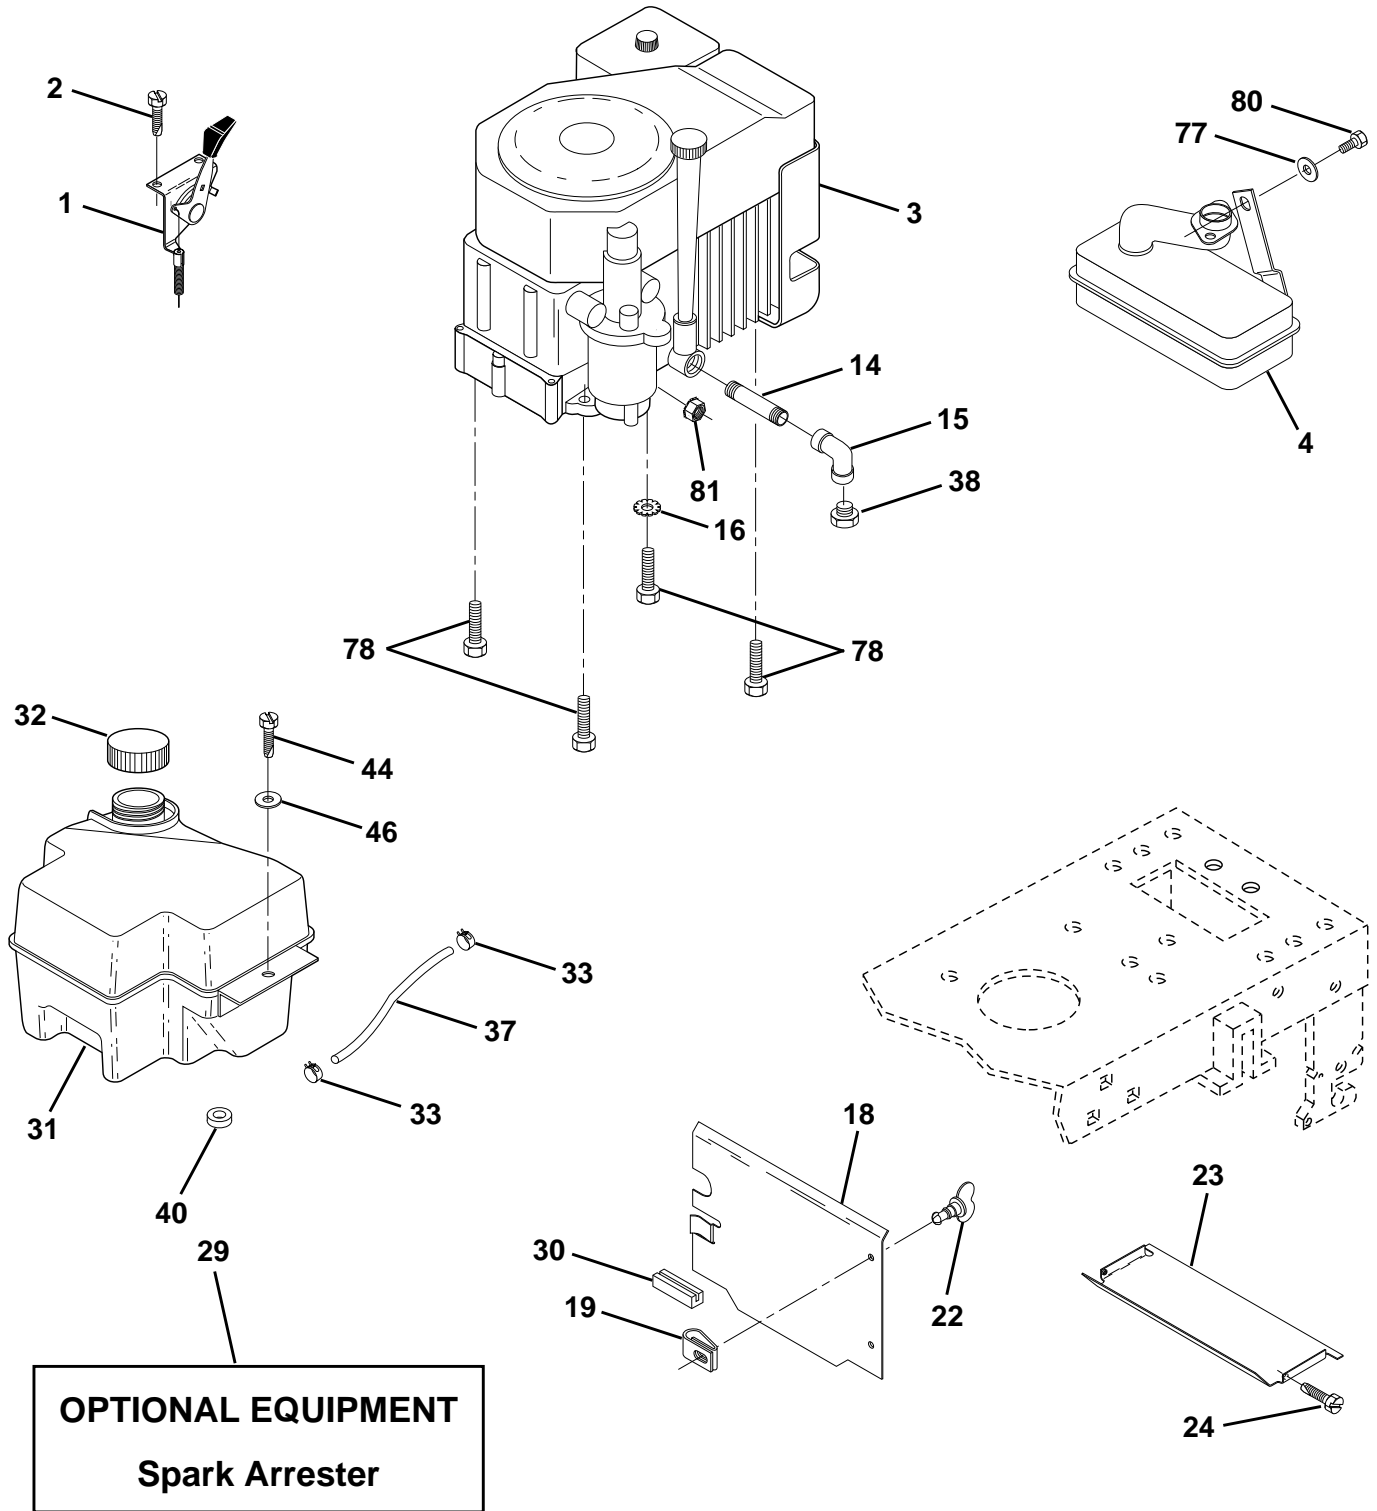

NOTE: All component dimensions given in U.S. inches.
1 inch = 25.4 mm.

REPAIR PARTS

TRACTOR - MODEL NO. LTH130 (954830061A)

STEERING ASSEMBLY

REPAIR PARTS

TRACTOR - MODEL NO. LTH130 (954830061A)

STEERING ASSEMBLY

NOTE: All component dimensions given in U.S. inches.
1 inch = 25.4 mm.

REPAIR PARTS

TRACTOR - MODEL NO. LTH130 (954830061A)

ENGINE

REPAIR PARTS

TRACTOR - MODEL NO. LTH130 (954830061A)

ENGINE

KEY NO.	PART NO.	DESCRIPTION
1	532141296	Control THTICH 27 LH FIAG DOM
2	817720410	Screw Hex Thd Cut 1/4-20x5/8 T
3	-----	Engine Kohler, Model Number CV15S 13 HP
4	532137350	Muffler LT Koh 12.5/15HD
14	813280328	Nipple Pipe 3/8 Npt X 3-1/2
15	813200300	Elbow Std 90 Degree 3/8-18 Npt
16	811050500	Washer Lock Ext Tooth 5/16
18	532136718	Shield Heat Lt
19	532105839	Receptacle 1/4 turn
20	532105838	Retainer 1/4 turn
21	819091016	Washer 9/32 x 5/8 x 16 Ga.
22	532123650	Stud 1/4 turn
23	532128953	Shield Heat Browning LT/YT
24	817021008	Screw Tap Hex #10-24unc X 1/2
29	532137180	Kit Spark Arrestor (Flat Scrn)
30	532105839	Pinch Weld Hood Black
31	532140280	Tank Fuel Front 2 00
32	532140527	Cap Asm Fuel W/sym Vented
33	532123487	Clamp Hose Black
37	532137040	Line Fuel 20"
38	-----	Plug Oil Drain (Order From Engine Manufacturer)
40	532124028	Bushing Snap Nyl Blk Fuel Line
44	817490412	Screw Hexwsh Thdrol 1/4-20x3/4
46	819091416	Washer 9/32 X 7/8 X 16 Ga
77	819101216	Washer 5/16 x 3/4 x 16 Ga.
78	M740108025	Bolt, Engine Mounting
80	874760508	Bolt Hex Hd 5/16-18 UNC x 1/2
81	532128861	Nut Flange 1/4-20 Starter Nut

NOTE: All component dimensions given in U.S. inches.

1 inch = 25.4 mm

REPAIR PARTS

TRACTOR - MODEL NO. LTH130 (954830061A)

MOWER LIFT

REPAIR PARTS

TRACTOR - MODEL NO. LTH130 (954830061A)

MOWER LIFT