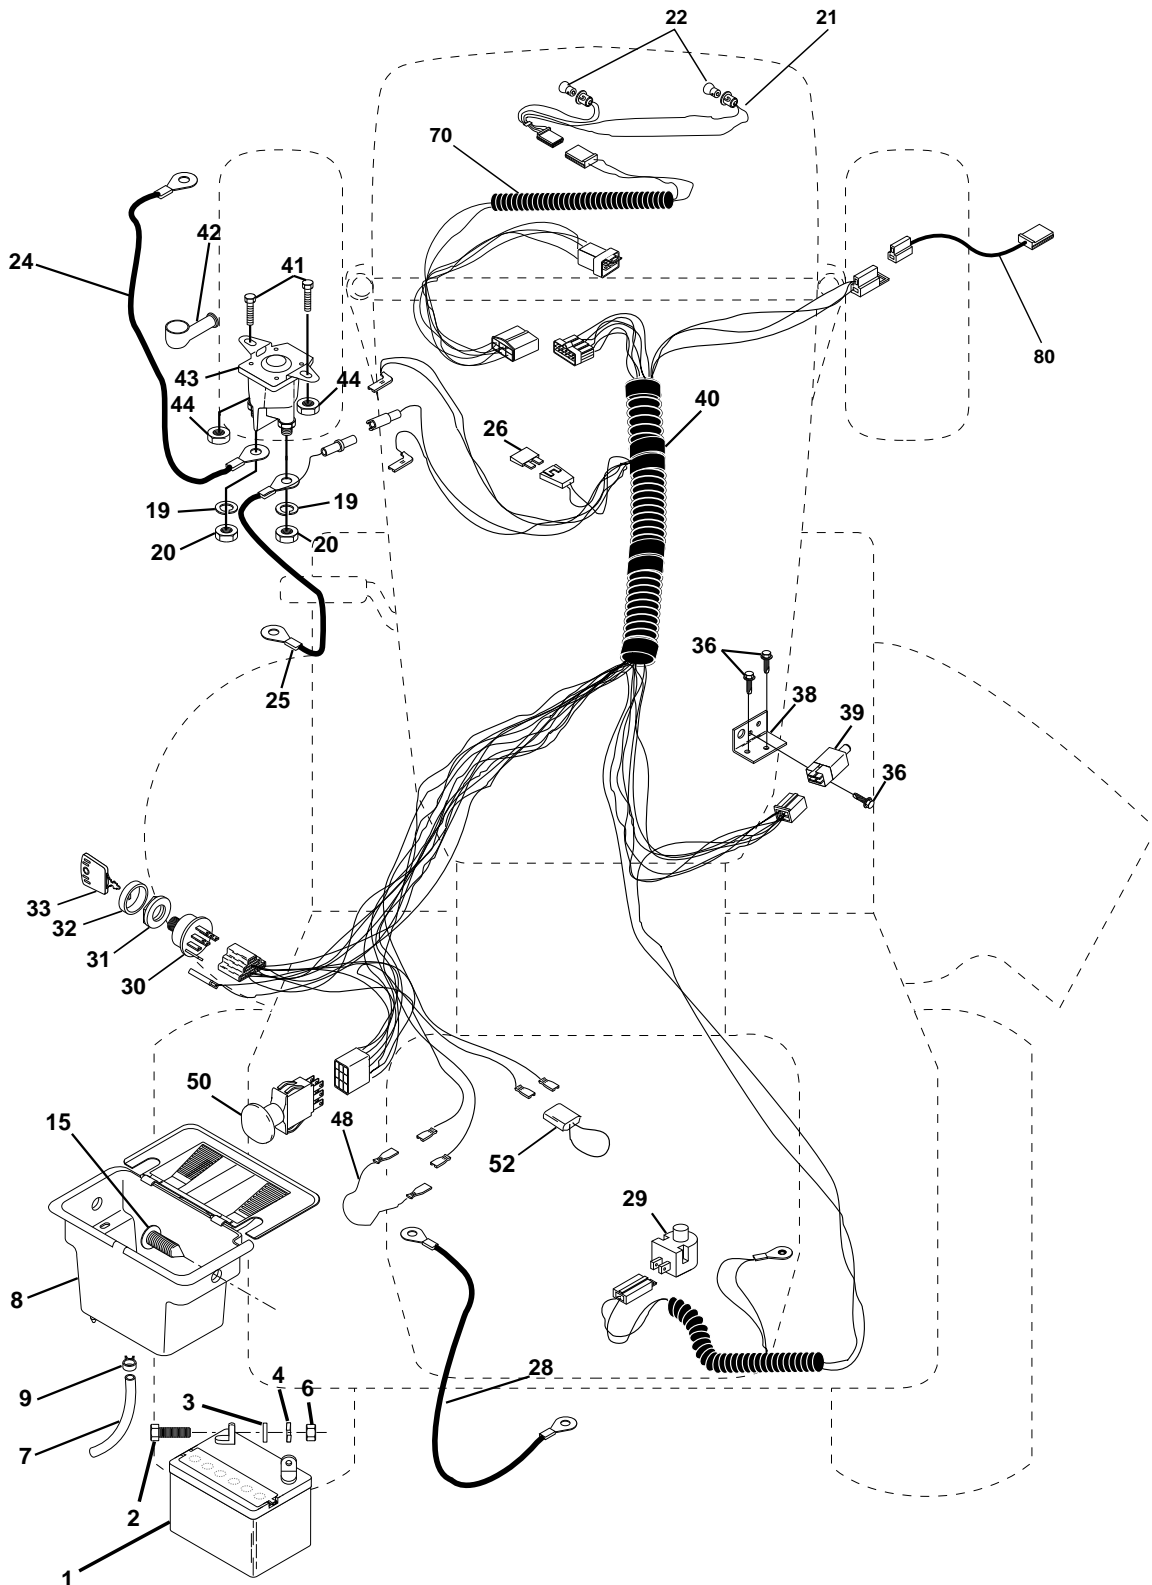

TRACTOR - MODEL NO. LTH130 (954830061A)

ELECTRICAL

For Husqvarna Parts Call 606-678-9623 or 606-561-4983

REPAIR PARTS

TRACTOR - MODEL NO. LTH130 (954830061A)

ELECTRICAL

KEY NO.	PART NO.	DESCRIPTION
1	532144925	Battery 12 Volt 25 AMP
2	874760412	Bolt Hex Hd 1/4-20unc X 3/4
3	819091016	Washer 9/32 X 5/8 X 16 Ga.
4	810040400	Washer Lock Hvy Helical 1/4
6	873220400	Nut Fin Hex 1/4-20 Unc
7	532109238	Tube Plastic 12"
8	532144940	Case Battery w/2 Holes W BRTY
9	532109596	Clamp Hose Olive
15	532147688	Fastener Snap-In
19	810090400	Washer Lock 1/4
20	873350400	Nut Jam Hex 1/4-20 Unc
21	532147430	Harness Asm Light W/4152j
22	532004152	Bulb Light #1156
24	532124780	Cable Battery 6 Ga 11" red
25	532146147	Cable Battery 6 Ga 44" w/16W
26	532108824	Fuse 30 AMP Auto Green
28	532124773	Cable Ground 6 Ga 12" black
29	532121305	Switch Plunger Nc Gray
30	532140301	Switch Ign 4 pos w/lights
31	532124211	Nut Ignition
32	532141226	Cover Sw Ignition
33	532122147	Key Ign Modleled Generic
36	817021008	Screw Tap Hex #10-24unc X 1/2
38	532140336	Bracket, Switch, Interlock
39	532109553	Switch Intlk Clutch Red 4 Term
40	532146059	Harness Ign. Elec. HMLT P/L
41	871110408	Bolt Blk Fin Hex 1/4 - 20 x 1/2
42	532131563	Cover Terminal Red
43	532145673	Solenoid
44	873640400	Nut Keps Hex 1/4-20 Unc
48	532140844	Adapter Ammeter Rectangular
50	532140404	Switch PTO 3 PTD Black
52	532141940	Protection Wire Loop
70	532142291	Harness, Eng.
80	532146685	Harness Clutch EVX

NOTE: All component dimensions given in U.S. inches.
1 inch = 25.4 mm.