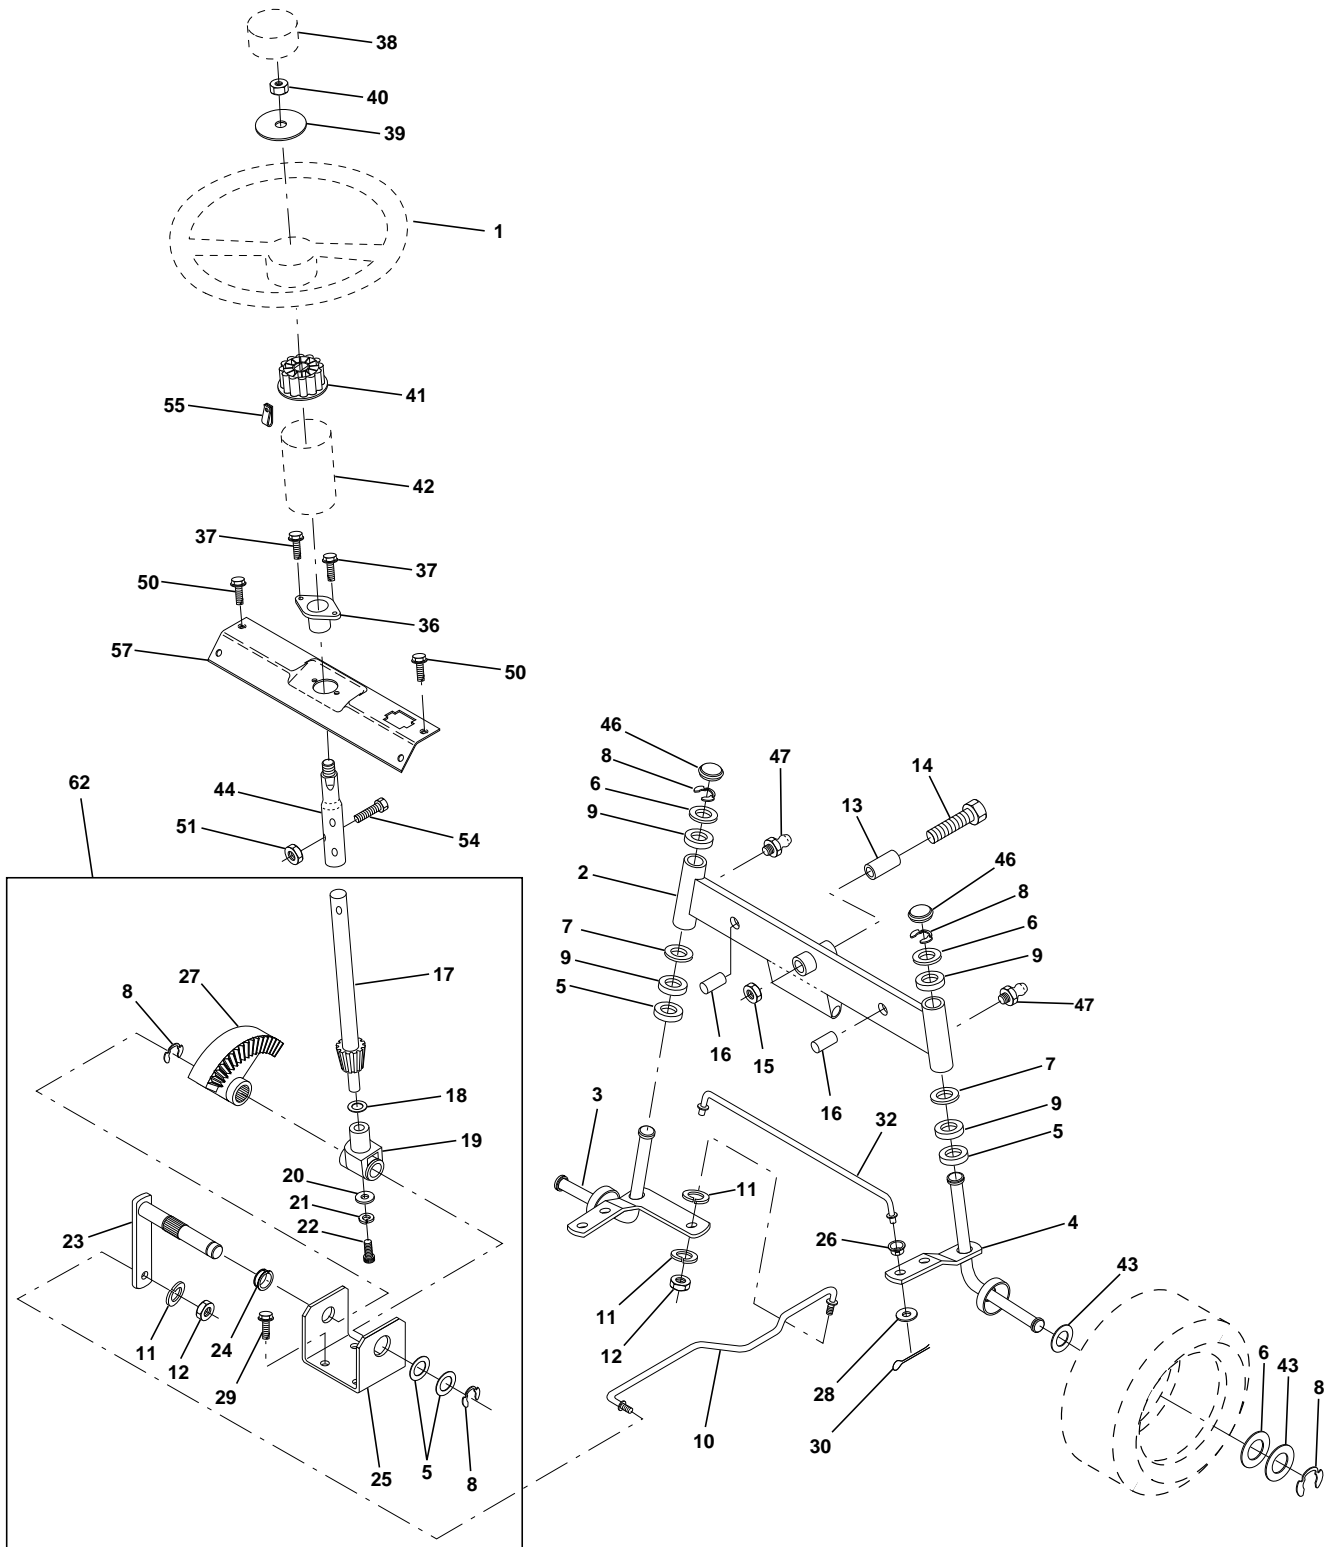

NOTE: All component dimensions given in U.S. inches.
1 inch = 25.4 mm.

REPAIR PARTS

TRACTOR - MODEL NO. LTH130 (954830061A)

STEERING ASSEMBLY

REPAIR PARTS

TRACTOR - MODEL NO. LTH130 (954830061A)

STEERING ASSEMBLY

NOTE: All component dimensions given in U.S. inches.
1 inch = 25.4 mm.

REPAIR PARTS

TRACTOR - MODEL NO. LTH130 (954830061A)

ENGINE

REPAIR PARTS

TRACTOR - MODEL NO. LTH130 (954830061A)

ENGINE

KEY NO.	PART NO.	DESCRIPTION
1	532141296	Control THTICH 27 LH FIAG DOM
2	817720410	Screw Hex Thd Cut 1/4-20x5/8 T
3	-----	Engine Kohler, Model Number CV15S 13 HP
4	532137350	Muffler LT Koh 12.5/15HD
14	813280328	Nipple Pipe 3/8 Npt X 3-1/2
15	813200300	Elbow Std 90 Degree 3/8-18 Npt
16	811050500	Washer Lock Ext Tooth 5/16
18	532136718	Shield Heat Lt
19	532105839	Receptacle 1/4 turn
20	532105838	Retainer 1/4 turn
21	819091016	Washer 9/32 x 5/8 x 16 Ga.
22	532123650	Stud 1/4 turn
23	532128953	Shield Heat Browning LT/YT
24	817021008	Screw Tap Hex #10-24unc X 1/2
29	532137180	Kit Spark Arrestor (Flat Scrn)
30	532105839	Pinch Weld Hood Black
31	532140280	Tank Fuel Front 2 00
32	532140527	Cap Asm Fuel W/sym Vented
33	532123487	Clamp Hose Black
37	532137040	Line Fuel 20"
38	-----	Plug Oil Drain (Order From Engine Manufacturer)
40	532124028	Bushing Snap Nyl Blk Fuel Line
44	817490412	Screw Hexwsh Thdrol 1/4-20x3/4
46	819091416	Washer 9/32 X 7/8 X 16 Ga
77	819101216	Washer 5/16 x 3/4 x 16 Ga.
78	M740108025	Bolt, Engine Mounting
80	874760508	Bolt Hex Hd 5/16-18 UNC x 1/2
81	532128861	Nut Flange 1/4-20 Starter Nut