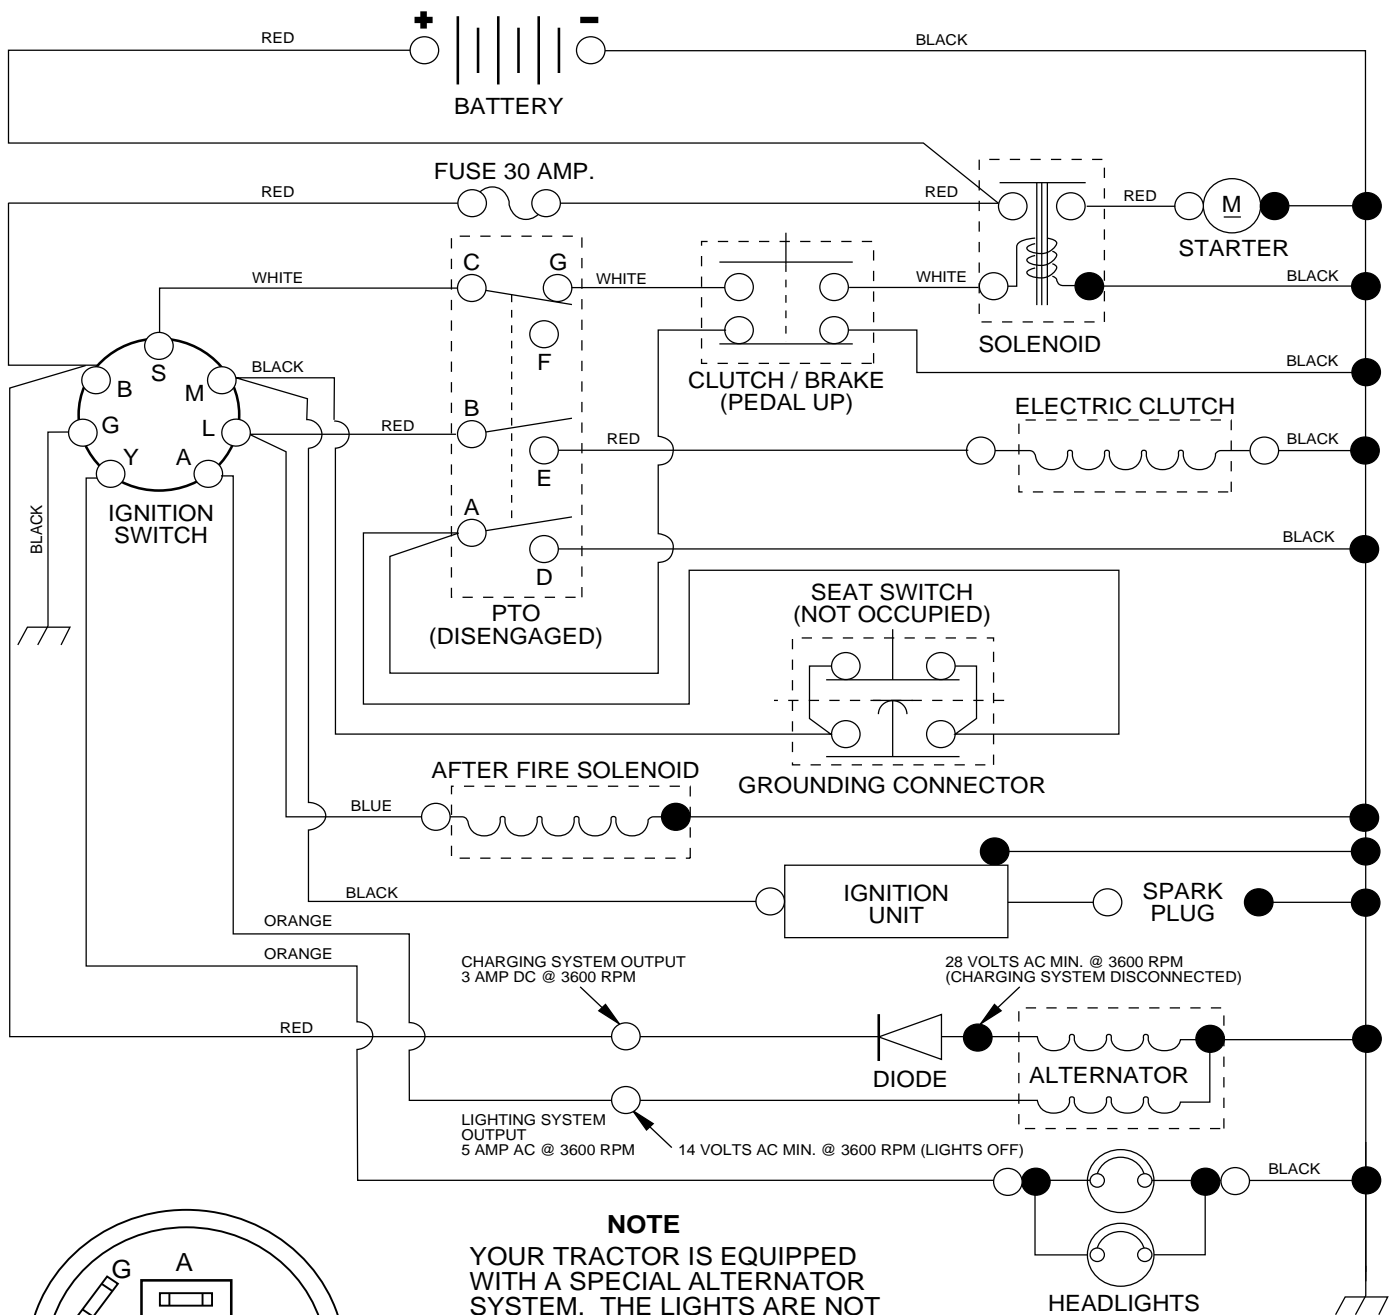

For Husqvarna Parts Call 606-678-9623 or 606-561-4983

 **Husqvarna**

LTH130

954 830 061A

1.1996
Spare parts

SCHEMATIC

IGNITION SWITCH

POSITION	CIRCUIT	"MAKE"
OFF	G + M + L	NONE
RUN/LIGHT	B + L	A + Y
RUN	B + L	NONE
START	B + L + S	NONE

PTO SWITCH

POSITION	CIRCUIT
OFF	C + G
ON	C + F, B + E, A + D

TRACTOR - MODEL NO. LTH130 (954830061A)

ELECTRICAL

For Husqvarna Parts Call 606-678-9623 or 606-561-4983

REPAIR PARTS

TRACTOR - MODEL NO. LTH130 (954830061A)

NOTE: All component dimensions given in U.S. inches.
1 inch = 25.4 mm.

REPAIR PARTS

TRACTOR - MODEL NO. LTH130 (954830061A)

ENGINE

REPAIR PARTS

TRACTOR - MODEL NO. LTH130 (954830061A)

ENGINE

KEY NO.	PART NO.	DESCRIPTION
1	532141296	Control THTICH 27 LH FIAG DOM
2	817720410	Screw Hex Thd Cut 1/4-20x5/8 T
3	-----	Engine Kohler, Model Number CV15S 13 HP
4	532137350	Muffler LT Koh 12.5/15HD
14	813280328	Nipple Pipe 3/8 Npt X 3-1/2
15	813200300	Elbow Std 90 Degree 3/8-18 Npt
16	811050500	Washer Lock Ext Tooth 5/16
18	532136718	Shield Heat Lt
19	532105839	Receptacle 1/4 turn
20	532105838	Retainer 1/4 turn
21	819091016	Washer 9/32 x 5/8 x 16 Ga.
22	532123650	Stud 1/4 turn
23	532128953	Shield Heat Browning LT/YT
24	817021008	Screw Tap Hex #10-24unc X 1/2
29	532137180	Kit Spark Arrestor (Flat Scrn)
30	532105839	Pinch Weld Hood Black
31	532140280	Tank Fuel Front 2 00
32	532140527	Cap Asm Fuel W/sym Vented
33	532123487	Clamp Hose Black
37	532137040	Line Fuel 20"
38	-----	Plug Oil Drain (Order From Engine Manufacturer)
40	532124028	Bushing Snap Nyl Blk Fuel Line
44	817490412	Screw Hexwsh Thdrol 1/4-20x3/4
46	819091416	Washer 9/32 X 7/8 X 16 Ga
77	819101216	Washer 5/16 x 3/4 x 16 Ga.
78	M740108025	Bolt, Engine Mounting
80	874760508	Bolt Hex Hd 5/16-18 UNC x 1/2
81	532128861	Nut Flange 1/4-20 Starter Nut