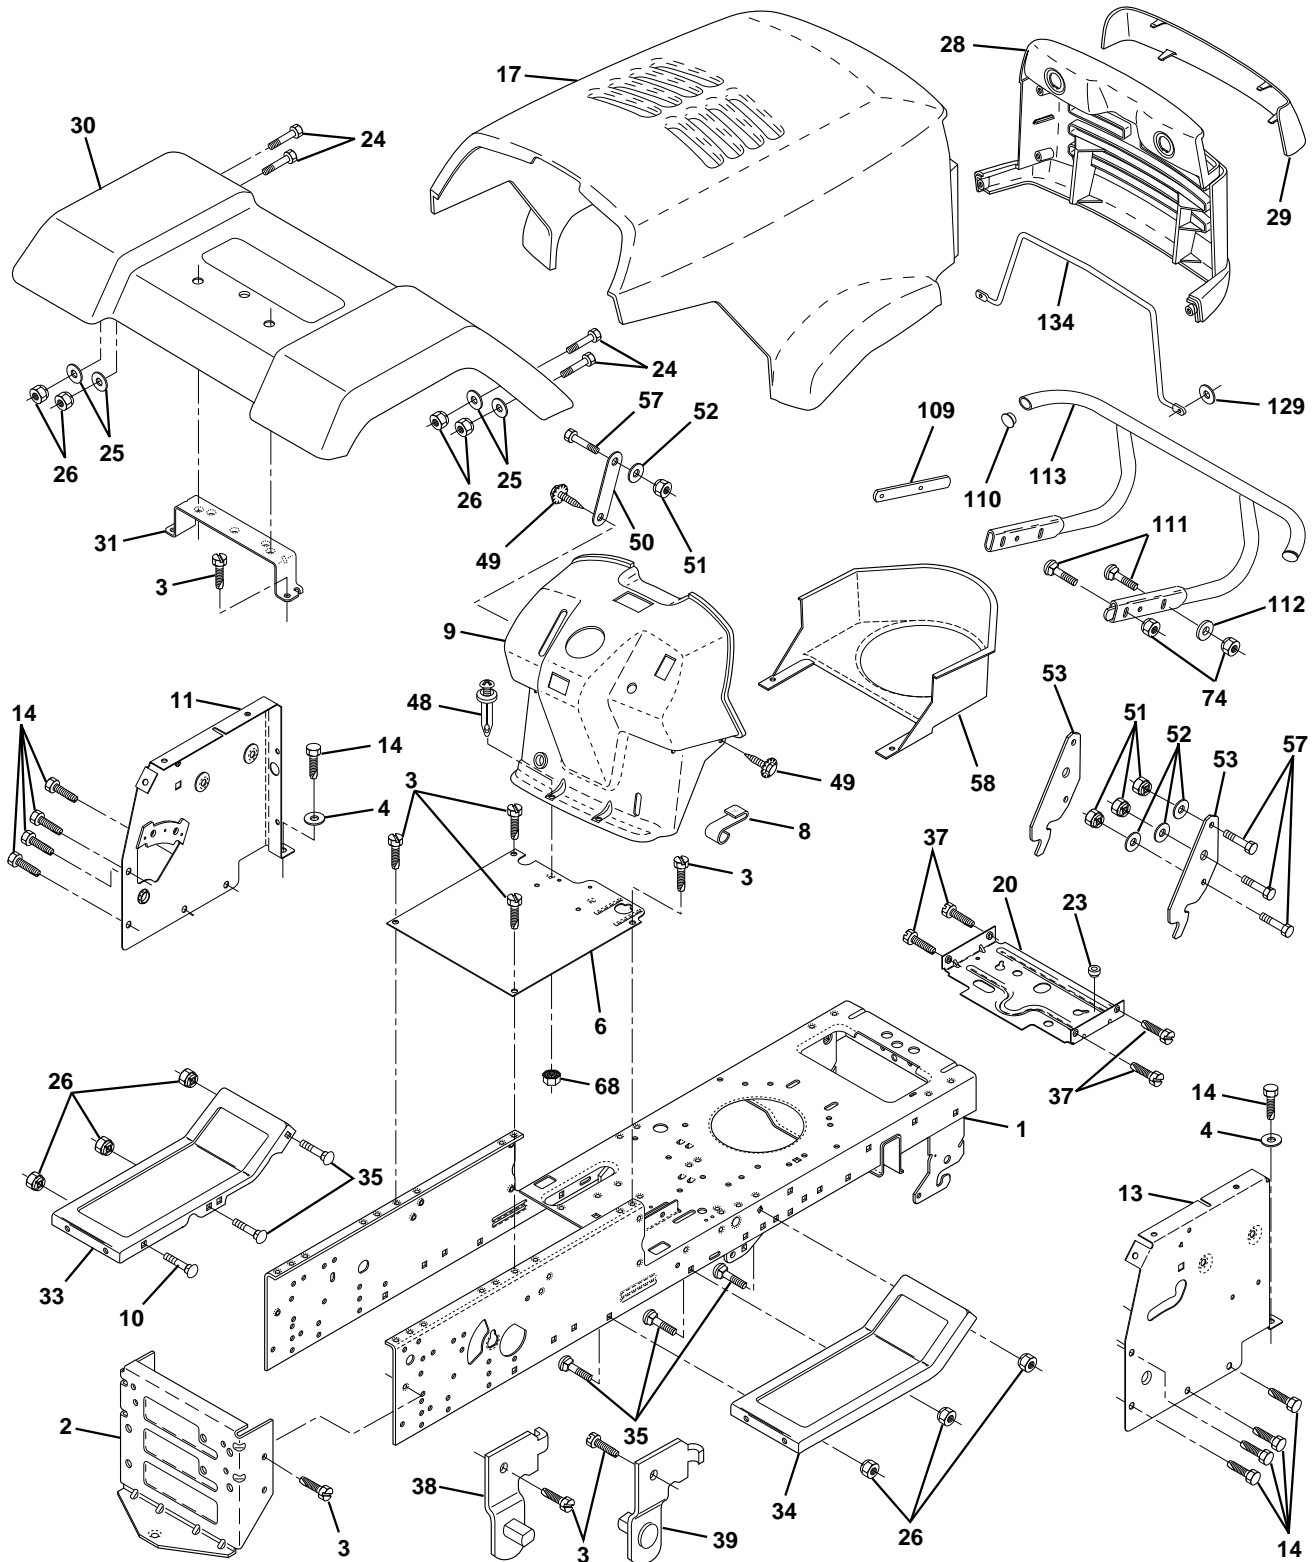

NOTE: All component dimensions given in U.S. inches.
1 inch = 25.4 mm.

REPAIR PARTS

TRACTOR - MODEL NO. LTH130 (954830061A)

ENGINE

REPAIR PARTS

TRACTOR - MODEL NO. LTH130 (954830061A)

ENGINE

KEY NO.	PART NO.	DESCRIPTION
1	532141296	Control THTICH 27 LH FIAG DOM
2	817720410	Screw Hex Thd Cut 1/4-20x5/8 T
3	-----	Engine Kohler, Model Number CV15S 13 HP
4	532137350	Muffler LT Koh 12.5/15HD
14	813280328	Nipple Pipe 3/8 Npt X 3-1/2
15	813200300	Elbow Std 90 Degree 3/8-18 Npt
16	811050500	Washer Lock Ext Tooth 5/16
18	532136718	Shield Heat Lt
19	532105839	Receptacle 1/4 turn
20	532105838	Retainer 1/4 turn
21	819091016	Washer 9/32 x 5/8 x 16 Ga.
22	532123650	Stud 1/4 turn
23	532128953	Shield Heat Browning LT/YT
24	817021008	Screw Tap Hex #10-24unc X 1/2
29	532137180	Kit Spark Arrestor (Flat Scrn)
30	532105839	Pinch Weld Hood Black
31	532140280	Tank Fuel Front 2 00
32	532140527	Cap Asm Fuel W/sym Vented
33	532123487	Clamp Hose Black
37	532137040	Line Fuel 20"
38	-----	Plug Oil Drain (Order From Engine Manufacturer)
40	532124028	Bushing Snap Nyl Blk Fuel Line
44	817490412	Screw Hexwsh Thdrol 1/4-20x3/4
46	819091416	Washer 9/32 X 7/8 X 16 Ga
77	819101216	Washer 5/16 x 3/4 x 16 Ga.
78	M740108025	Bolt, Engine Mounting
80	874760508	Bolt Hex Hd 5/16-18 UNC x 1/2
81	532128861	Nut Flange 1/4-20 Starter Nut

NOTE: All component dimensions given in U.S. inches
1 inch = 25.4 mm

REPAIR PARTS

TRACTOR - MODEL NO. LTH130 (954830061A)

CHASSIS AND ENCLOSURES

REPAIR PARTS

TRACTOR - MODEL NO. LTH130 (954830061A)

CHASSIS AND ENCLOSURES

NOTE: All component dimensions given in U.S. inches.

1 inch = 25.4 mm

REPAIR PARTS

TRACTOR - MODEL NO. LTH130 (954830061A)

MOWER LIFT

REPAIR PARTS

TRACTOR - MODEL NO. LTH130 (954830061A)

MOWER LIFT