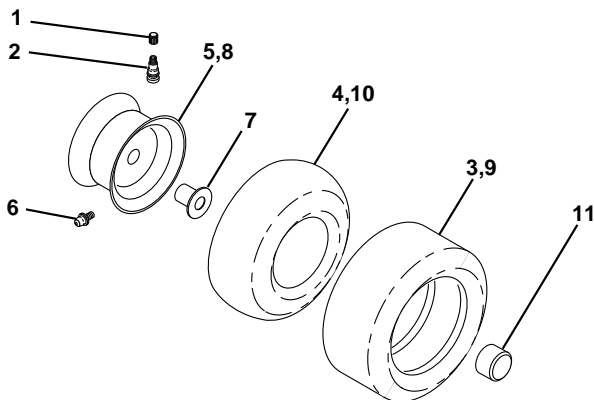

WHEELS & TIRES

KEY NO.	PART NO.	DESCRIPTION
1	532059192	Cap Valve Tire
2	532065139	Stem Valve
3	532106222	Tire F Ts 15 X 6 0 - 6 Service
4	532059904	Tube Front (Service Item Only)
5	532138336	Rim Asm 6"front Silver Service
6	532124957	Fitting Grease (Front Wheel Only)
7	532124959	Bearing Flange (Front Wheel Only)
8	532138337	Rim Asm 8"rear Silver Service
9	532124635	Tire R Ts 18x8 5-8 C Service
10	532124926	Tube Rear (Service Item Only)
11	532104757	Cap Axle Blk 1 50 X 1 00
--	532144334	Sealant, Tire (10 oz. Tube)

NOTE: All component dimensions given in U.S. inches
1 inch = 25.4 mm