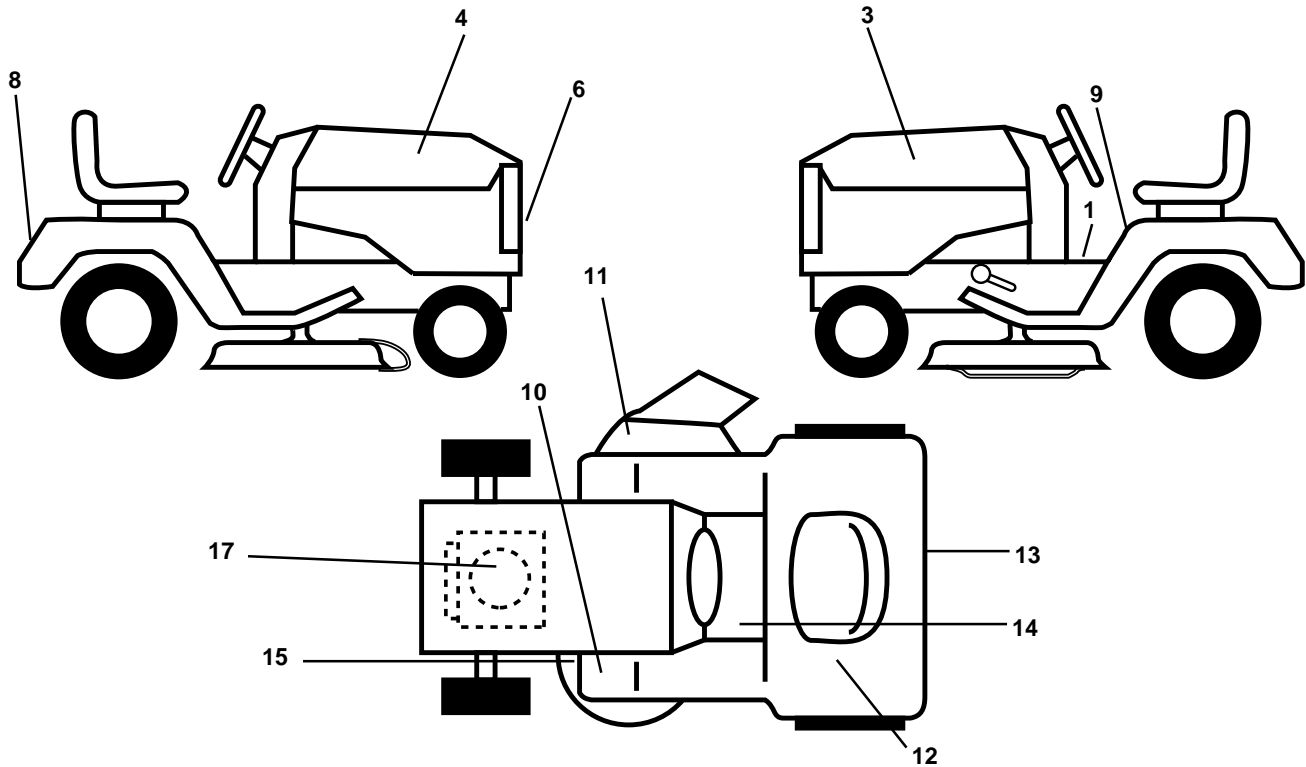

**KEY PART
NO. NO.**

DESCRIPTION

14	872050411	Bolt Rdhd Sht Nk 1/4-20x1-3/8
15	532134300	Spacer Split 28x 96 Yel Zinc
16	532121250	Spring Cprsn 1 27 Blk Pnt
17	532123976	Nut Lock 1/4 Lge Flg Gr 5 Zinc
18	532124238	Cap Spring Seat
21	532139888	Bolt Shoulder 5/16-18 Unc Blkz
22	873800500	Nut Hex Lock W/Ins 5/16-18
24	819171912	Washer 17/32 X 1-3/16 X 12 Ga.
25	532127018	Bolt Shoulder 5/16-18 X 62

NOTE: All component dimensions given in U.S. inches.
 1 inch = 25.4 mm

REPAIR PARTS

TRACTOR - MODEL NO. LTH130 (954830061A)

DECALS

KEY NO.	PART NO.	DESCRIPTION
1	532140820	Decal Instruction Dash Eng/fr
3	532150726	Decal Hood LH
4	532150725	Decal Hood RH
6	532150616	Decal Grille
8	532150617	Decal Fender Logo
9	532133795	Decal Caution Fender Eng/fr
10	532101892	Decal Clutch/brake Eng/fr
11	532137259	Decal Warning Multi-Language
12	532145005	Decal Bat Dan/Poi P/L Sym WPN
13	532142341	Decal Drawbar CNTRL MVT HYD LT
14	532142337	Decal SDL COLD START HYD E/F
15	532136832	Decal V-Belt Schematic