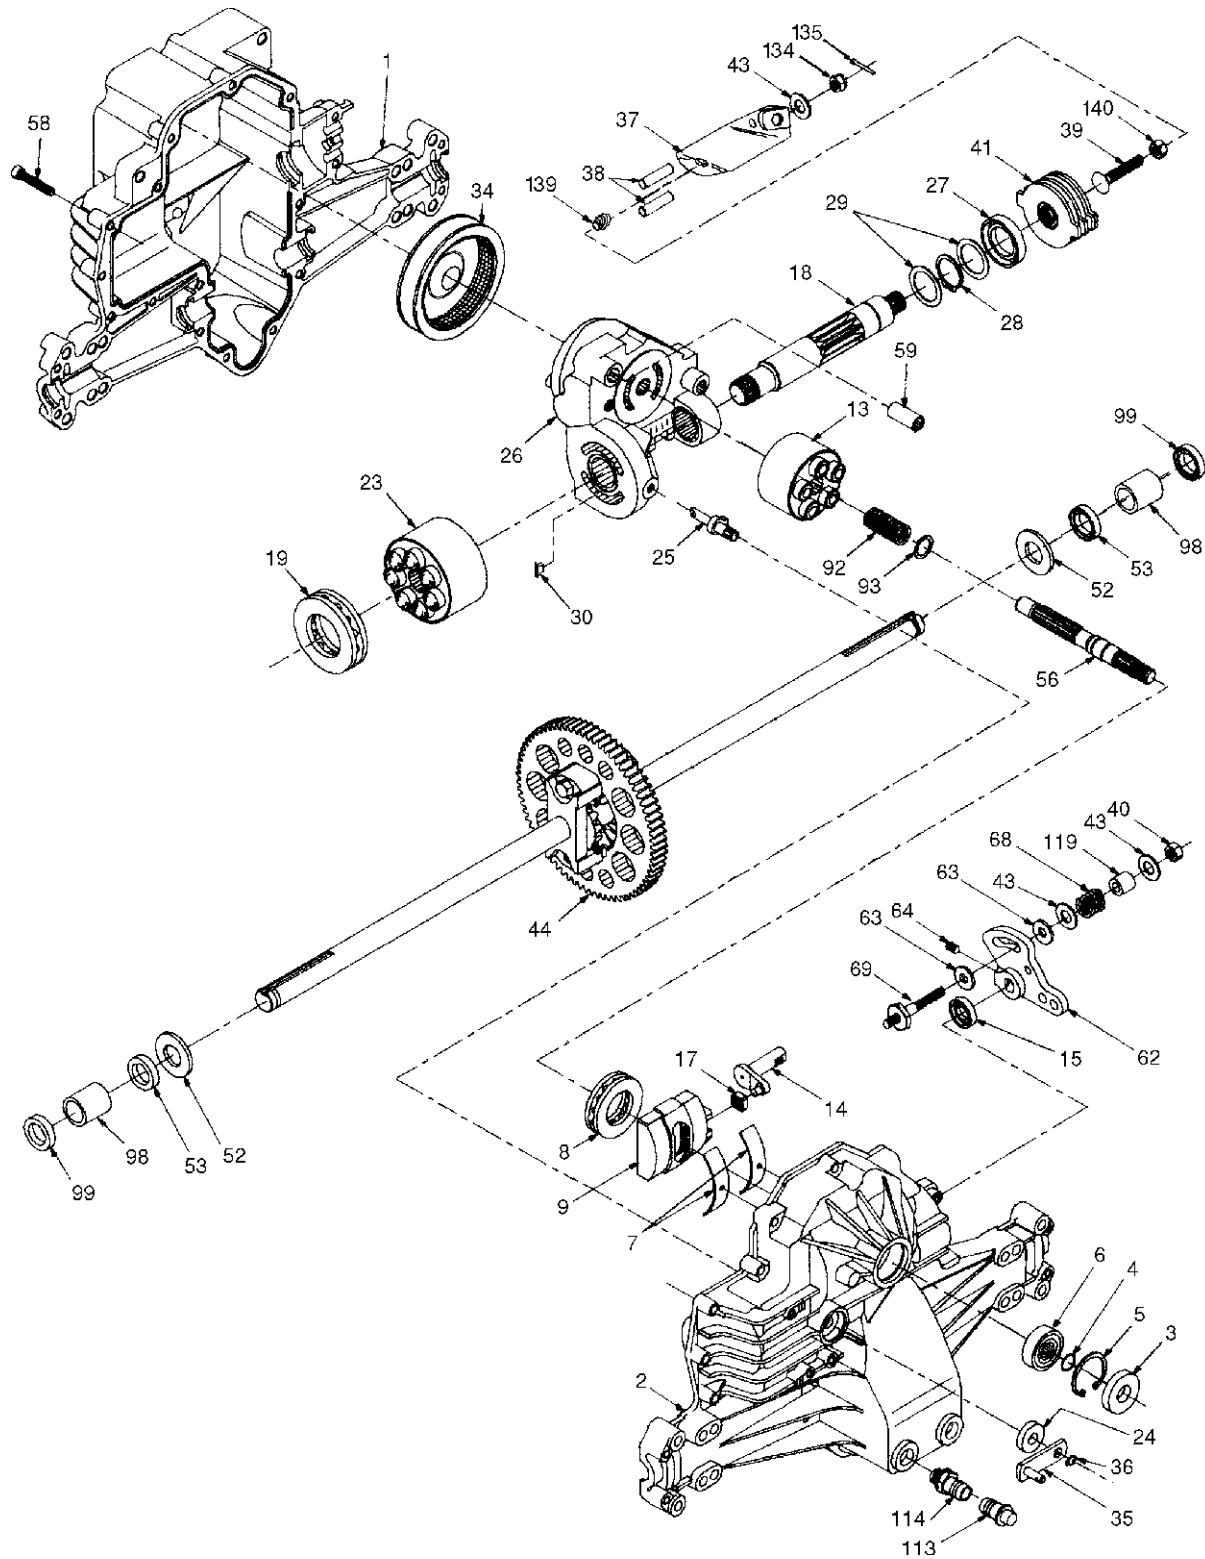

REPAIR PARTS

TRACTOR - MODEL NO. LTH130 (954830061A)

HYDRO TRANSAXLE - MODEL NUMBER 0310-0500

REPAIR PARTS

TRACTOR - MODEL NO. LTH130 (954830061A)

HYDRO TRANSAXLE - MODEL NUMBER 0310-0500

KEY PART NO.	NO.	DESCRIPTION	KEY PART NO.	NO.	DESCRIPTION
1	532142986	Housing, Lower	40	532150778	Locknut, Hex 5/16-24 UNJC
2	532142987	Assembly, Upper Housing	41	532142958	Brake Rotor/Stator Kit
3	532142932	Seal, Lip	43	532142884	Washer 7/16 x 7/8 x .060
4	532142928	Ring, Wire Retaining	44	532142990	Differential Assembly
5	532142933	Ring, Retaining	52	532142991	Washer 3/4 x 1.5 x .13
6	532142934	Bearing, Shaft Ball	53	532142961	Seal .75 x 1.25 x .250
7	532142935	Bearing, Cradle	56	532142963	Shaft, Input
8	532150771	Bearing, Thrust 30 x 52 x 13	58	532142964	Bolt 1/4-20 x 1.38
9	532142937	Swashplate, Variable	59	532142965	Pin .5 OD x .43 ID x .750
13	532142938	Block, Cylinder Assembly	62	532142966	Arm, Control
14	532142939	Arm, Trunnion	63	532142967	Puck, Dampener
15	532142940	Seal, Lip	64	532142920	Set Screw
17	532142941	Guide, Slot	68	532142969	Spring
18	532150772	Shaft, Motor	69	532144610	Stud 5/16-24
19	532150773	Bearing, Thrust 42 x 68 x 16	92	532142977	Spring, Block
23	532142944	Block, Cylinder Assembly	93	532142978	Washer, Block Thrust
24	532142945	Seal, Lip 10 x 25 x 7	98	532142993	Sleeve Bearing
25	532142946	Actuator, Bypass	99	532142976	Seal, Wiper
26	532150774	Center Section Assembly Kit	113	532142917	Cap, Vent Assembly
27	532142948	Seal, Lip 26 x 42 x 8	114	532142918	Fitting, O-Ring Assembly
28	532142949	Ring, Retaining	119	532142980	Spacer
29	532142950	Washer 26 x 35 x 1	134	532144607	Nut, Castle 5/16-24
30	532150787	Nut, Jam	135	532144608	Pin, Cotter
34	532142951	Oil Filter Element	139	532150775	Spring, Compression
35	532142952	Arm, Bypass	140	532150776	Nut, Hex 5/16-24
36	532142953	Ring, Retaining			
37	532142954	Arm, Actuating			
38	532142955	Pin, Actuating			
39	532150777	Bolt 5/16-24 x 1-3/4			

NOTE: All component dimensions given in U.S. inches
1 inch = 25.4 mm