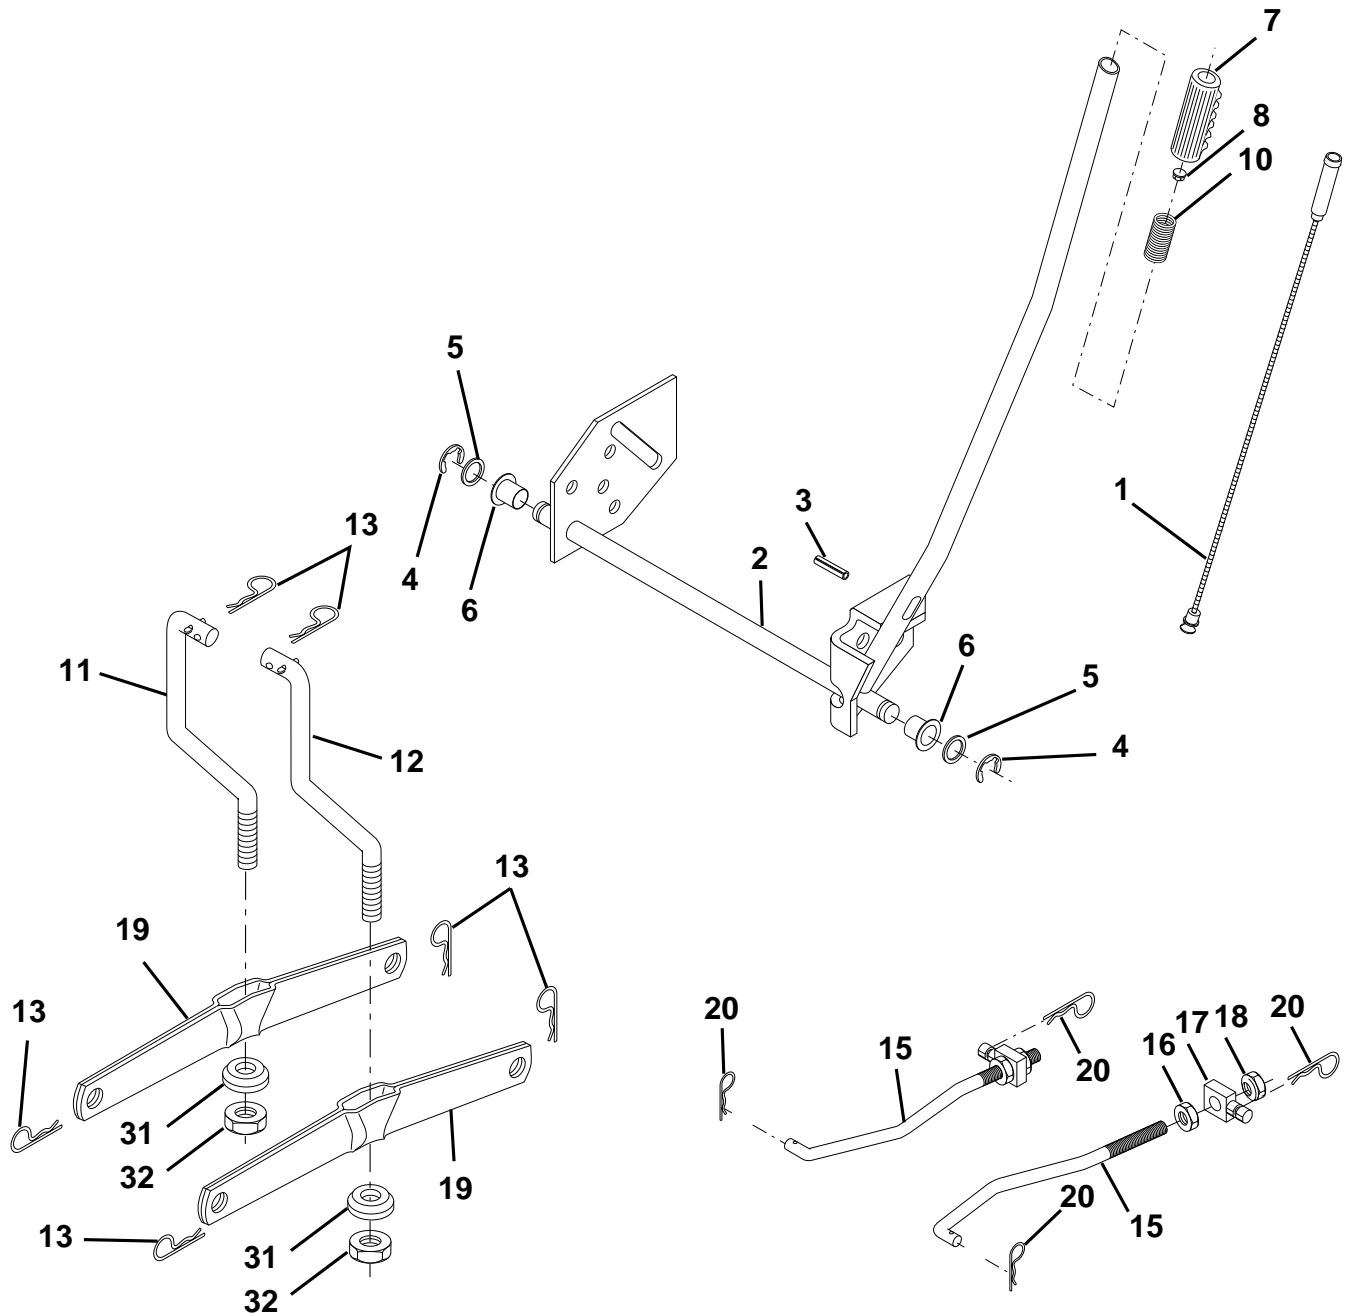

NOTE: All component dimensions given in U.S. inches.
1 inch = 25.4 mm.

REPAIR PARTS

TRACTOR - MODEL NO. LTH130 (954830061A)

ENGINE

REPAIR PARTS

TRACTOR - MODEL NO. LTH130 (954830061A)

ENGINE

KEY NO.	PART NO.	DESCRIPTION
1	532141296	Control THTICH 27 LH FIAG DOM
2	817720410	Screw Hex Thd Cut 1/4-20x5/8 T
3	-----	Engine Kohler, Model Number CV15S 13 HP
4	532137350	Muffler LT Koh 12.5/15HD
14	813280328	Nipple Pipe 3/8 Npt X 3-1/2
15	813200300	Elbow Std 90 Degree 3/8-18 Npt
16	811050500	Washer Lock Ext Tooth 5/16
18	532136718	Shield Heat Lt
19	532105839	Receptacle 1/4 turn
20	532105838	Retainer 1/4 turn
21	819091016	Washer 9/32 x 5/8 x 16 Ga.
22	532123650	Stud 1/4 turn
23	532128953	Shield Heat Browning LT/YT
24	817021008	Screw Tap Hex #10-24unc X 1/2
29	532137180	Kit Spark Arrestor (Flat Scrn)
30	532105839	Pinch Weld Hood Black
31	532140280	Tank Fuel Front 2 00
32	532140527	Cap Asm Fuel W/sym Vented
33	532123487	Clamp Hose Black
37	532137040	Line Fuel 20"
38	-----	Plug Oil Drain (Order From Engine Manufacturer)
40	532124028	Bushing Snap Nyl Blk Fuel Line
44	817490412	Screw Hexwsh Thdrol 1/4-20x3/4
46	819091416	Washer 9/32 X 7/8 X 16 Ga
77	819101216	Washer 5/16 x 3/4 x 16 Ga.
78	M740108025	Bolt, Engine Mounting
80	874760508	Bolt Hex Hd 5/16-18 UNC x 1/2
81	532128861	Nut Flange 1/4-20 Starter Nut

NOTE: All component dimensions given in U.S. inches.

1 inch = 25.4 mm

REPAIR PARTS

TRACTOR - MODEL NO. LTH130 (954830061A)

MOWER LIFT

REPAIR PARTS

TRACTOR - MODEL NO. LTH130 (954830061A)

MOWER LIFT