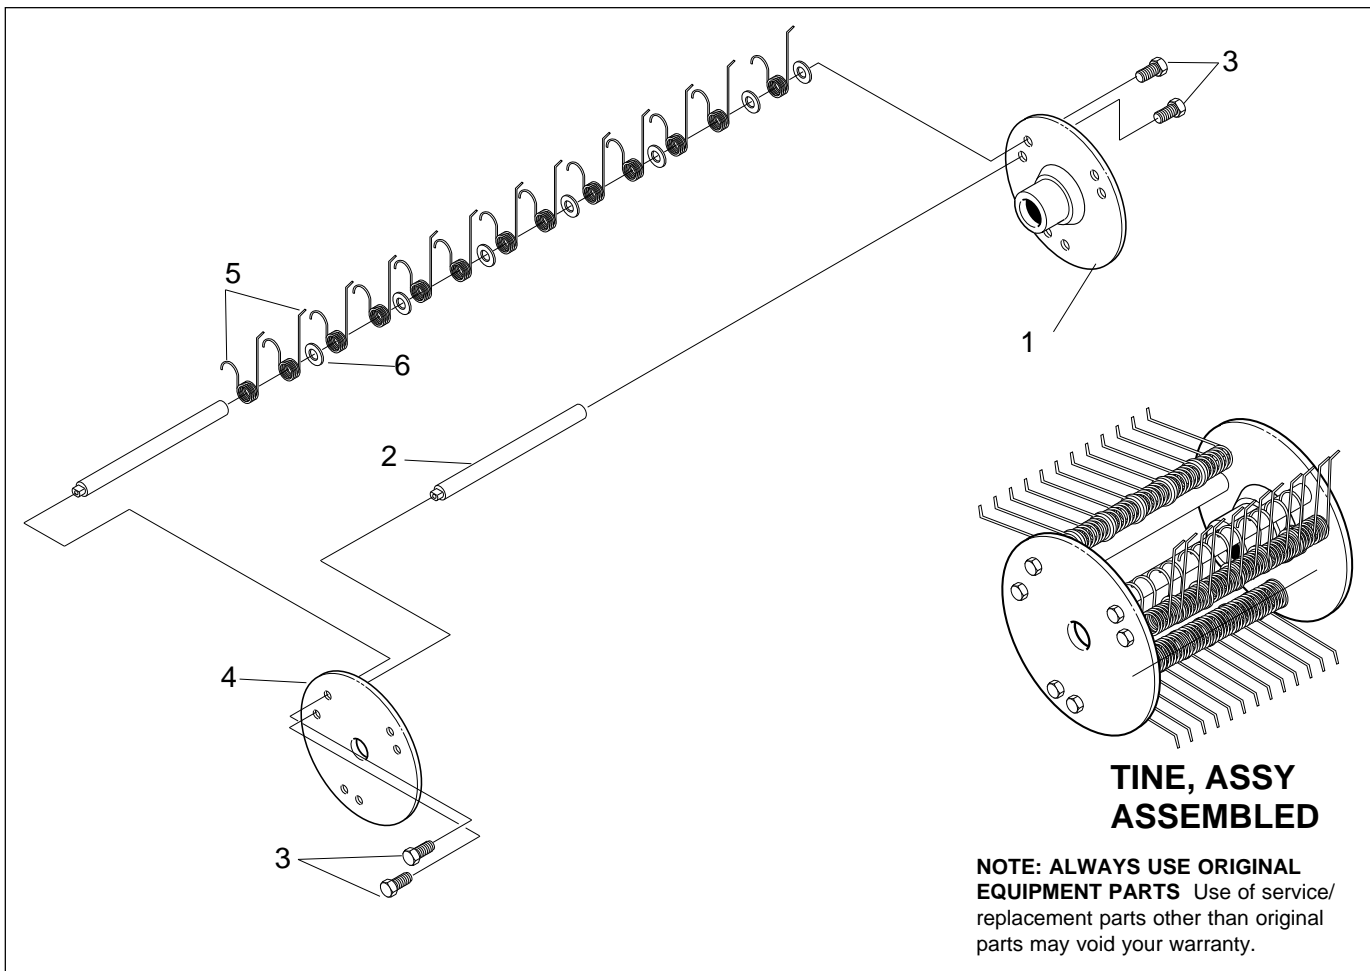

For Husqvarna Parts Call 606-678-9623 or 606-561-4983

 **Husqvarna**

16

DETHATCHER

1.1997
Spare Parts

**ALL UNNUMBERED
 ITEMS ARE INTERCHANGEABLE
 WITH OPPOSITE SIDE**

**NOTE: ALWAYS USE ORIGINAL
 EQUIPMENT PARTS** Use of service/
 replacement parts other than original
 parts may void your warranty.

REF. NO.	PART NO.	PART NAME
6	57437	BOLT, .500X1.655 HSH 3/8-16
7	300824	TIRE & RIM, SEPU 7X1.50
8	1499	NUT, 3/8-16 REGHXCTRLK
9	315867-853	TINE, ASSY RH DETHACHER
10	318324	LABEL, ADHESIVE, "RIGHT"
11	315868-853	TINE, ASSY LH DETHACHER
12	318323	LABEL, ADHESIVE, "LEFT"
13	315882-854	SHIELD, DETHATCHER

REF. NO.	PART NO.	PART NAME
14	320711	DECAL, CAUTION THROTTLE WARNING
15	322126	NUT, TINN RECSLK
16	322127	SCREW, THUMB#10-24X.5 TYPB
17	1501	WASHER, FLAT .203X .56X.040
18		

REF. NO.	PART NO.	PART NAME
1	320165	PLATE, INNER, DETHATCHER
2	320166	TUBE, SUPPORT, DETHATCHER
3	35497	SCREW, 5/16-18X .50 WAHHTAP
4	320164	PLATE, END, OUTSIDE
5	315872	SPRING, TORSION .08 WIRE
6	996425	WASHER, FLAT .515X .88X.064