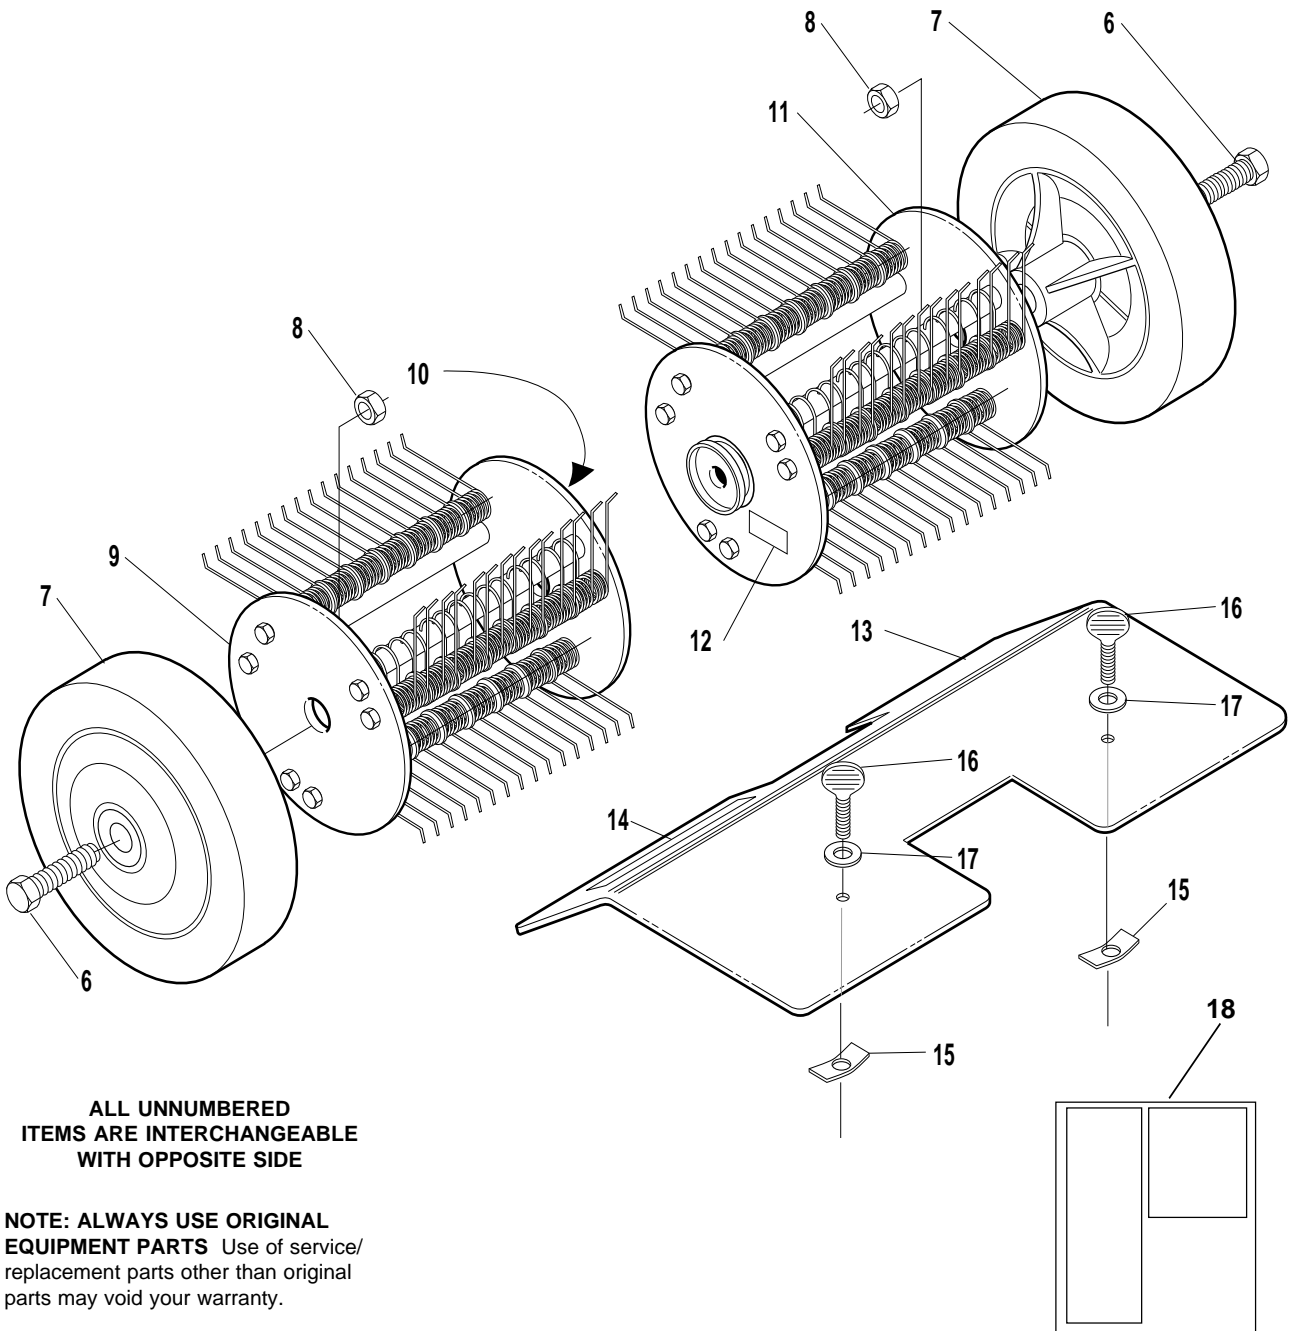

For Husqvarna Parts Call 606-678-9623 or 606-561-4983

 **Husqvarna**

16

DETHATCHER

1.1997
Spare Parts

**ALL UNNUMBERED
 ITEMS ARE INTERCHANGEABLE
 WITH OPPOSITE SIDE**

**NOTE: ALWAYS USE ORIGINAL
 EQUIPMENT PARTS** Use of service/
 replacement parts other than original
 parts may void your warranty.

REF. NO.	PART NO.	PART NAME
6	57437	BOLT, .500X1.655 HSH 3/8-16
7	300824	TIRE & RIM, SEPU 7X1.50
8	1499	NUT, 3/8-16 REGHXCTRLK
9	315867-853	TINE, ASSY RH DETHACHER
10	318324	LABEL, ADHESIVE, "RIGHT"
11	315868-853	TINE, ASSY LH DETHACHER
12	318323	LABEL, ADHESIVE, "LEFT"
13	315882-854	SHIELD, DETHATCHER

REF. NO.	PART NO.	PART NAME
14	320711	DECAL, CAUTION THROTTLE WARNING
15	322126	NUT, TINN RECSLK
16	322127	SCREW, THUMB#10-24X.5 TYPB
17	1501	WASHER, FLAT .203X .56X.040
18		

REF. NO.	PART NO.	PART NAME
1	320165	PLATE, INNER, DETHATCHER
2	320166	TUBE, SUPPORT, DETHATCHER
3	35497	SCREW, 5/16-18X .50 WAHHTAP
4	320164	PLATE, END, OUTSIDE
5	315872	SPRING, TORSION .08 WIRE
6	996425	WASHER, FLAT .515X .88X.064