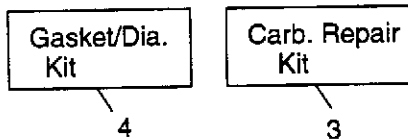

† = NEW PART NUMBER FOR THIS IPL

**Carburetor Assembly #530-069641 (WT-300A)**

Ref.	Part No.	Description
1.	530-038317	Limiter Cap-Low
2.	530-038318	Limiter Cap-High
3.	530-069829	Carburetor Repair Kit (KIT= Indicates Contents)
4..	530-069844	Gasket/Diaphragm Kit (● = Indicates Contents)