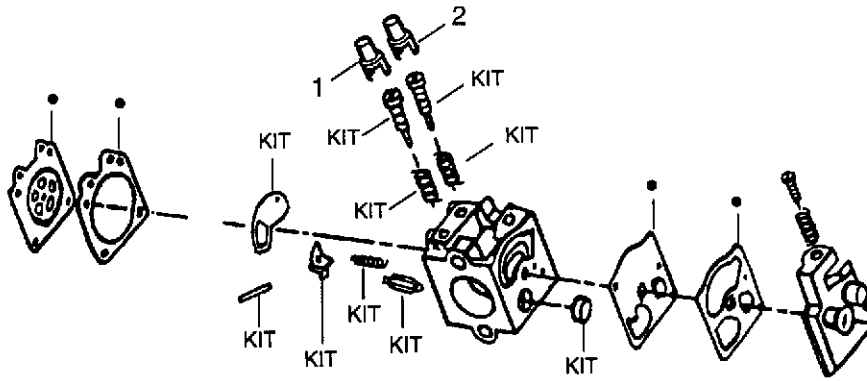

† = NEW PART NUMBER FOR THIS IPL

**Carburetor Assembly #530-069641 (WT-300A)**

Ref.	Part No.	Description
1.	530-038317	Limiter Cap-Low
2.	530-038318	Limiter Cap-High
3.	530-069829	Carburetor Repair Kit (KIT= Indicates Contents)
4..	530-069844	Gasket/Diaphragm Kit (● = Indicates Contents)