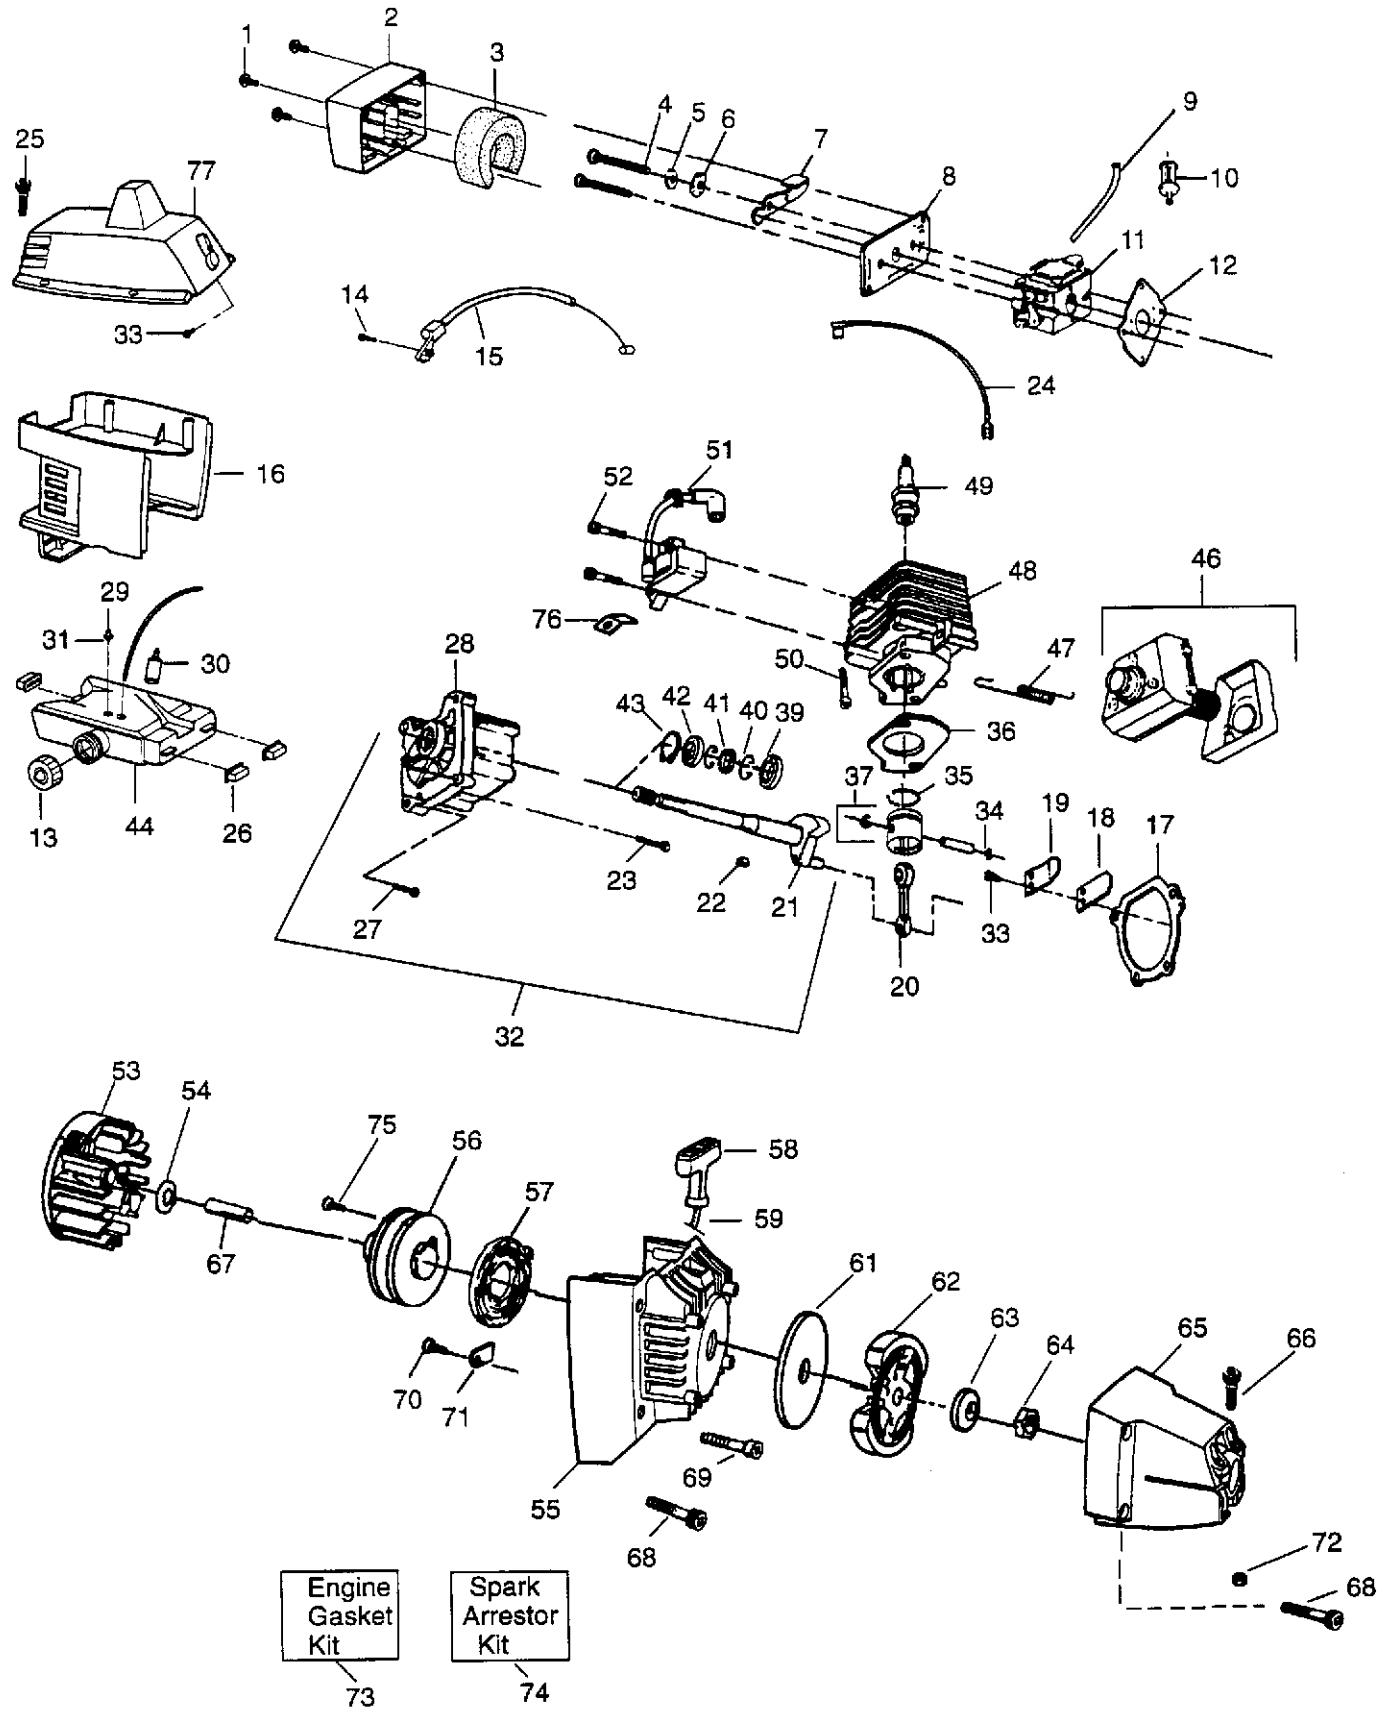

✓ = NEW PART NUMBER FOR THIS IPL

Key No.	Part No.	Description	Key No.	Part No.	Description
1	530-015773	Screw	44	530-014278	Fuel Tank Ass'y. (Incl. 29-31)
2	530-029727	Air Filter Cover	46	530-069257	Muffler Kit
3	530-027530	Air Filter	47	530-036409	Muffler Attachment Spring
4	530-015849	Screw	48	530-069628	Cylinder Kit
5	530-036325	Spacer	49	952-030201	Spark Plug
6	530-015254	Wave Washer	50	530-001624	Screw
7	530-029114	Choke Shutter	51	530-039146	Ignition Module Kit
8	530-029632	Air Filter Plate	52	530-015128	Screw
9	530-069247	Fuel Line Kit	53	530-039189	Flywheel Ass'y.
10	530-014362	Fuel Pick-up Ass'y.	54	530-347987	Washer
11	530-069641	Carburetor (WT-300A) w/Limiter Caps	55	530-014320	Fan Housing
12	† 530-019164	Carburetor Gasket	56	530-069291	Starter Pulley Kit (Incl. #75)
13	530-014335	Fuel Cap Ass'y.	57	530-029395	Starter Spring
14	530-015775	Screw	58	530-029636	Starter Handle
15	530-047041	Throttle Cable Ass'y.	59	530-069232	Rope Kit
16	530-037859	Shroud	61	530-094189	Clutch Washer
17	† 530-019154	Crankcase/Shroud Gasket	62	530-069254	Clutch Ass'y. Kit
18	530-027593	Reed	63	530-015796	Washer
19	530-027594	Reed Stop	64	530-001733	Nut
20	530-010960	Connecting Rod Ass'y. (Incl. Bearings)	65	530-014324	Clutch Housing
21	530-010934	Crankshaft Ass'y.	66	530-015767	Screw
22	530-015126	Flywheel Key	67	530-027511	Spacer
23	530-015772	Screw	68	530-015770	Screw
24	530-029777	Lead Wire Ass'y.	69	530-015769	Screw
25	530-015886	Screw	70	530-015496	Screw
26	530-029760	Isolator	71	530-027523	Retainer
27	530-015771	Screw	72	530-015768	Locknut
28	530-014016	Crankcase Ass'y. (Incl. #39,40,41, & 42)	73	530-069302	Engine Gasket Kit († Indicates Contents)
29	530-026119	Check Valve	74	952-701612	Spark Arrestor Kit
30	530-029717	Filter Element	75	530-016080	Screw
31	530-029696	Retainer	76	530-025995	Lead Wire Connector
32	530-014015	Crankcase & Crankshaft Ass'y (#38,39,40,41,42,& 43)	77	530-029771	Cylinder Cover
33	530-016064	Screw			
34	530-015162	Piston Pin Retainer			
35	530-025875	Piston Ring			
36	† 530-019178	Cylinder Gasket	Not Shown		
37	530-069277	Piston Kit (Incl. #34,35 & pin)			
39	530-032103	Inner Bearing			
40	530-015787	Retaining Ring		530-084055	Operator Manual
41	530-019158	Crankshaft Seal		-	Instruction Decal
42	530-032102	Outer Bearing		530-038737	Type 1
43	530-015789	Crankshaft Retaining Ring		530-038740	Type 2

† = NEW PART NUMBER FOR THIS IPL