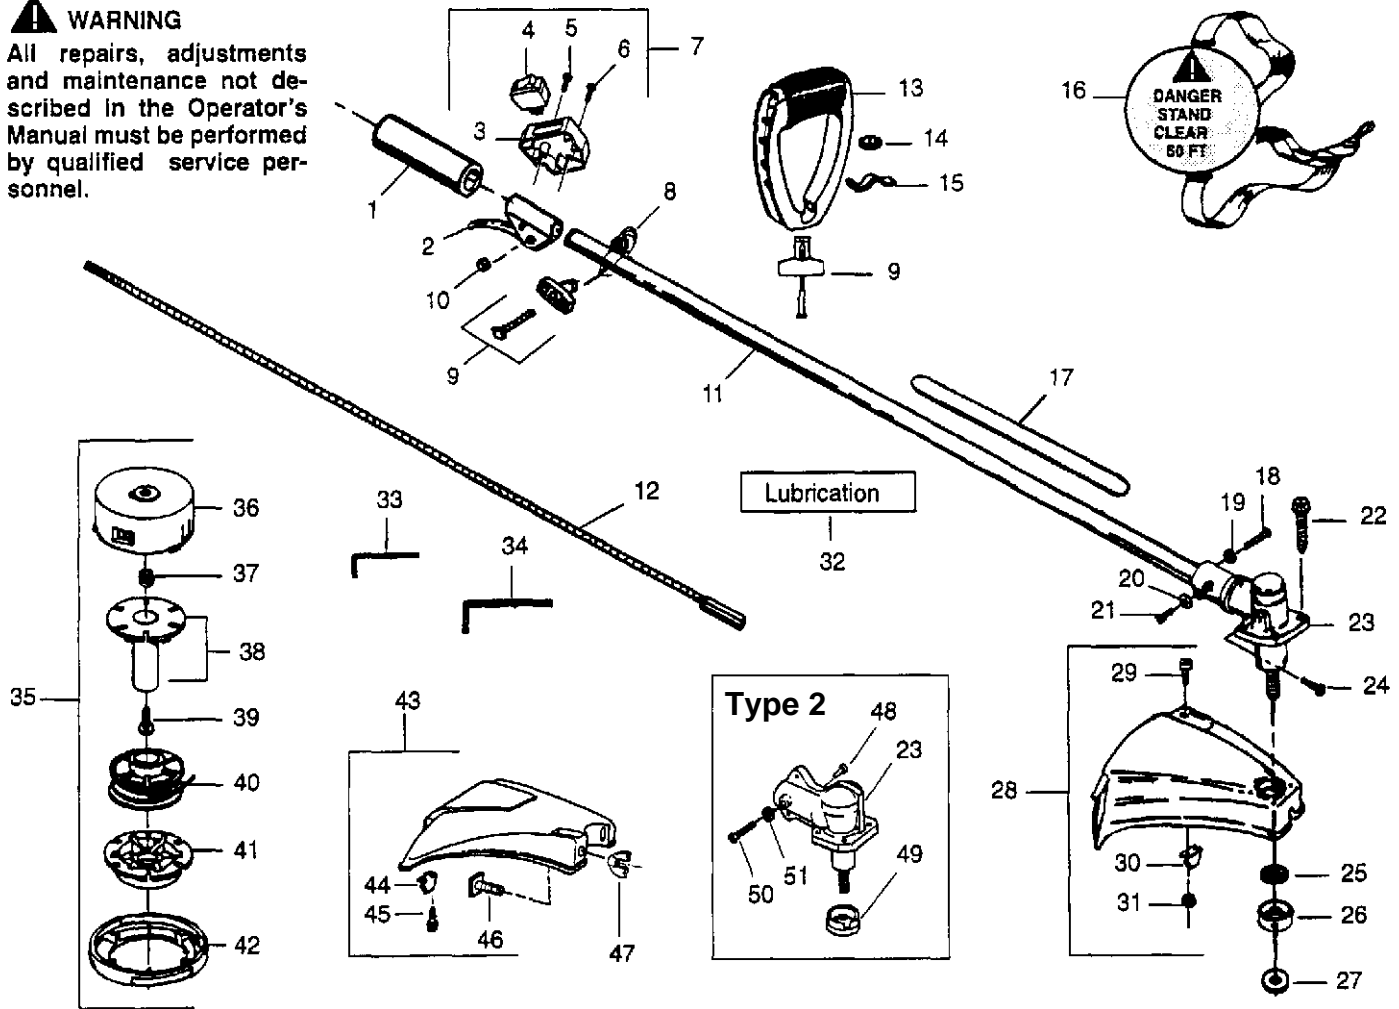

WARNING

All repairs, adjustments and maintenance not described in the Operator's Manual must be performed by qualified service personnel.

Key No.	Part No.	Description	Key No.	Part No.	Description
1	530-029762	Grip	25	530-094640	Seal
2	530-014372	Throttle Housing Ass'y.	26	530-094639	Dust Cup
3	530-029758	Switch Cover	27	530-094571	Grass Washer
4	530-029776	Switch	28	530-069346	Shield Kit Ass'y. (Incl. 29-31) - Type 1
5	530-015933	Screw	29	530-015037	Screw
6	530-015932	Screw	30	530-094570	Line Limiter
7	530-069358	On/Off Switch Kit (Incl. 3-6 & p.2 #'s 24, 76, & 77)	31	534-235901	Nut
8	530-094686	Harness Clamp	32	952-030139	Shaft Lubrication
9	530-069347	"T" Handle	33	530-031111	Hex Wrench (5/32)
10	530-015768	Nut	34	530-031098	Hex Wrench (3/16)
11	-	Drive Shaft Housing	35	530-094892	Cutting Head Ass'y. (Incl. 36-42)
	530-094981	Type 1	36	530-094557	Hub Ass'y.
	530-069781	Type 2	37	530-094956	Spring
12	530-094585	Drive Shaft	38	530-069312	Locking Plate Kit
13	530-014222	Assist Handle	39	530-015542	Screw
14	530-015610	Nut	40	530-094539	Spool w/Lines
15	530-094742	Clamp	41	530-094522	Release Button
16	530-094638	Shoulder Strap	42	530-094521	Cover
17	530-038908	Shaft Warning Decal	43	530-069779	Shield Kit Ass'y. (Incl. 44-47)-Type 2
18	530-001711	Screw	44	530-095387	Line Limiter - Type 2
19	530-001642	Lockwasher	45	530-015805	Screw - Type 2
20	530-015328	Lockwasher	46	530-015820	Bolt - Type 2
21	530-094612	Screw	47	530-016152	Wingnut - Type 2
22	530-016107	Screw	48	530-015650	Screw-Pinch Clamp - Type 2
23	-	Gear Box Ass'y.	49	530-016166	Dust Cup - Type 2
	530-094568	Type 1	50	530-016140	Screw-Locator - Type 2
	530-095409	Type 2	51	530-015328	Lockwasher-Locator - Type 2
24	530-094616	Screw			

✓ = NEW PART NUMBER FOR THIS IPL