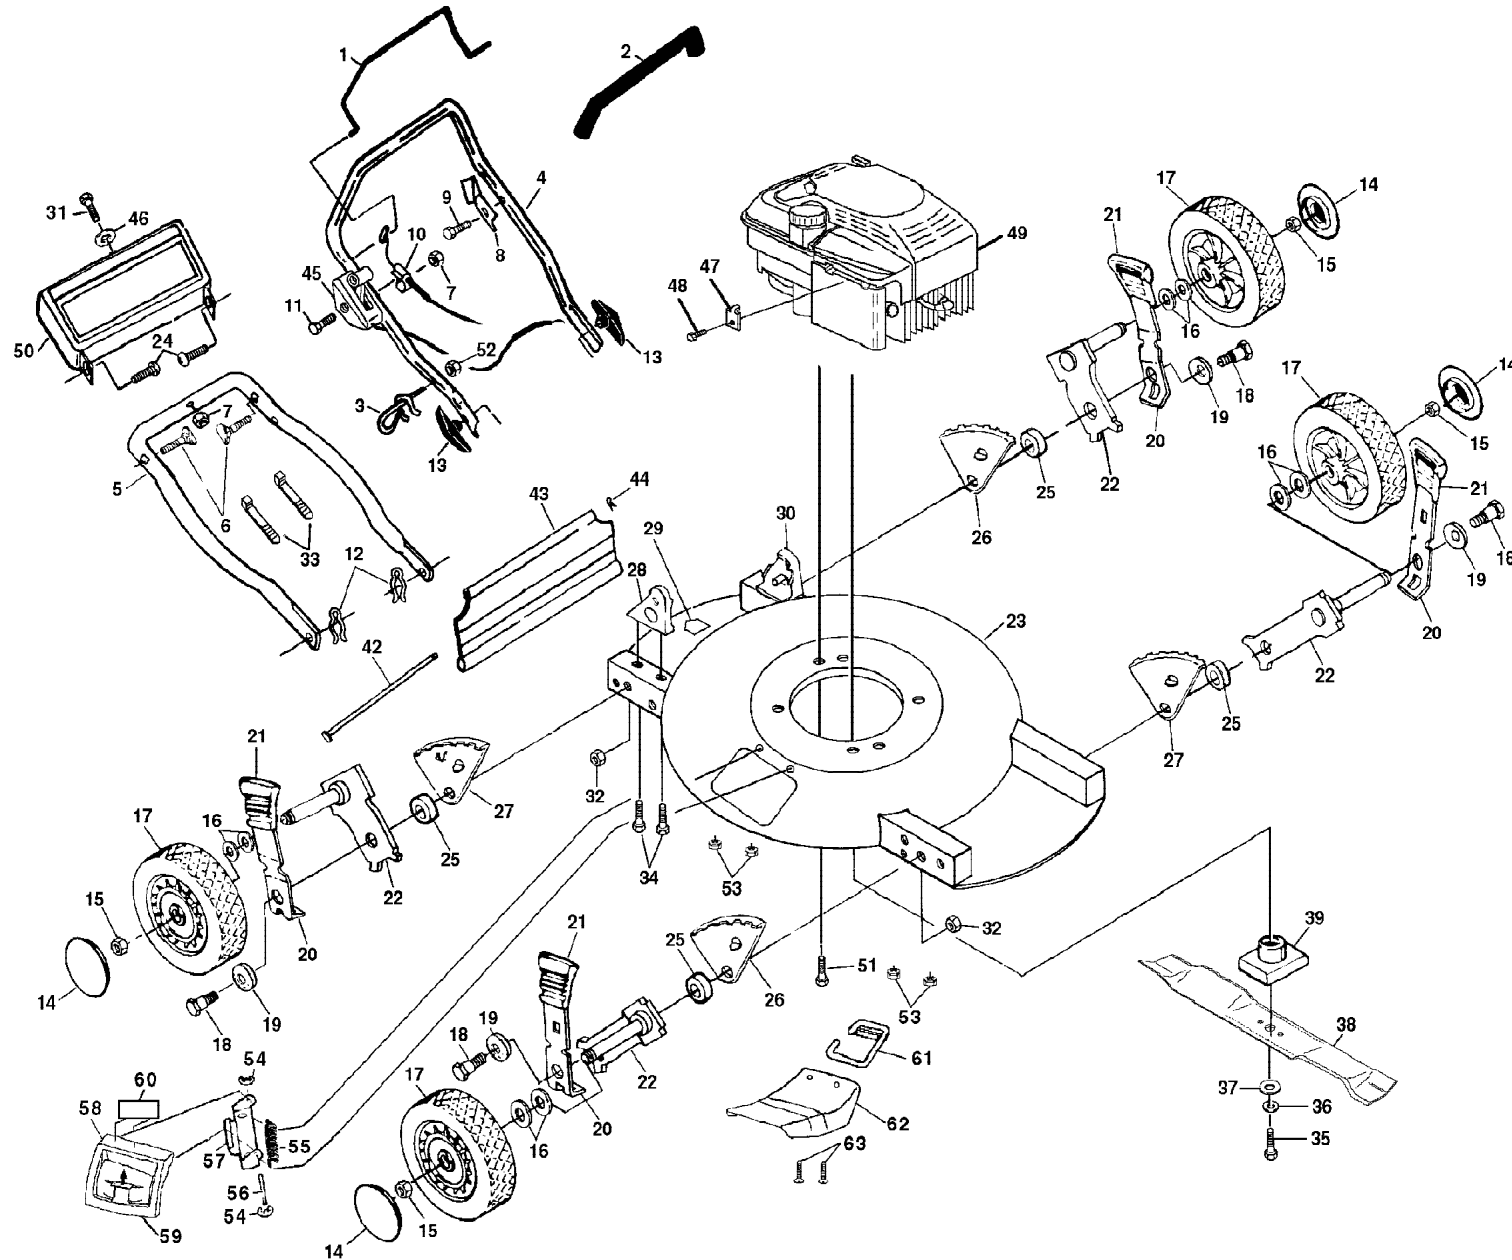

REPAIR PARTS

ROTARY LAWN MOWER - - MODEL NO. 51md (954065801B)

REPAIR PARTS

ROTARY LAWN MOWER - - MODEL NO. 51md (954065801B)

15

KEY NO.	PART NO.	DESCRIPTION	KEY NO.	PART NO.	DESCRIPTION
1	532850735	Control Bar	34	532055187	Thread Cutting Screw 5/16-18 x 3/4
2	532850724	Handle Grip	35	532851084	Hex Head Screw 3/8-24 x 1-3/8
3	532132001	Rope Guide	36	532850263	Helical Lockwasher 3/8
4	532125295	Upper Handle	37	532851074	Hardened Washer
5	532125293	Lower Handle	38	532145106	20" Blade
6	532131959	Handle Bolt 5/16-18 x 1-3/4	39	532851514	Blade Adapter
7	532063601	Locknut 1/4-20	42	532751649	Deflector Rod
8	532125162	Up-Stop Bracket	43	532140544	Rear Deflector
9	532750097	Hex Washer Head Screw #10-24 x 1/2	44	532700279	Retainer Clip
10	532130861	Engine Zone Control Cable	45	532700417	Throttle Control
11	532144929	Hex Washer Head Screw 1/4-20 x 2.12	46	532085723	Washer
12	532051793	Hairpin Cotter	47	532213146	*Cable Clamp
13	532136376	Handle Knob	48	532083816	Thread Rolling Screw #10-32 x 5/8
14	532850845	Hubcap	49	-----	*Engine - Briggs & Stratton - Model No. 128802
15	532083923	Hex Locknut 3/8-16	50	532800547	Trim Plate
16	532057143	Washer	51	532850998	Hex Head Screw, Self Tap. 3/8 - 16 x 1.1
17	532149830	Wheel & Tire Assembly	52	873510400	Keps Locknut 1/4-20
18	532142748	Shoulder Bolt	53	532063601	Locknut
19	532062335	Belleville Washer	54	812000014	External E-Ring
20	532125066	Selector Spring	55	532087589	Torsion Spring
21	532132800	Selector Knob	56	532087590	Hinge Rod
22	532125061	Axle Arm Assembly	57	532130737	Housing Assembly Bracket
23	532141934	Lawn Mower Housing (Includes Key No. 29)	58	532140862	Mulcher Door
24	532036953	Screw	59	532140864	Door Latch
25	532084920	Spacer	60	532140648	Decal
26	532800370	Wheel Adjusting Bracket (R.F./L.R.)	61	532751399	Chute Mounting Bracket
27	532800368	Wheel Adjusting Bracket (L.F./R.R.)	62	532752118	Mulcher Deflector
28	532140465	Handle Bracket Assembly (Right)	63	874180410	Truss Head Screw
29	532107339	Danger Decal	--	532149670	Owner's Manual (English/French)
30	532140466	Handle Bracket Assembly (Left)	--	532800569	Decal (Engine)
31	532085436	Screw	--	532142184	Decal (Housing)
32	532751592	Locknut 3/8-16	--	532850788	Trim Plate Decal
33	532066426	Wire Tie			

* These parts must be purchased through an authorized Briggs & Stratton dealer.