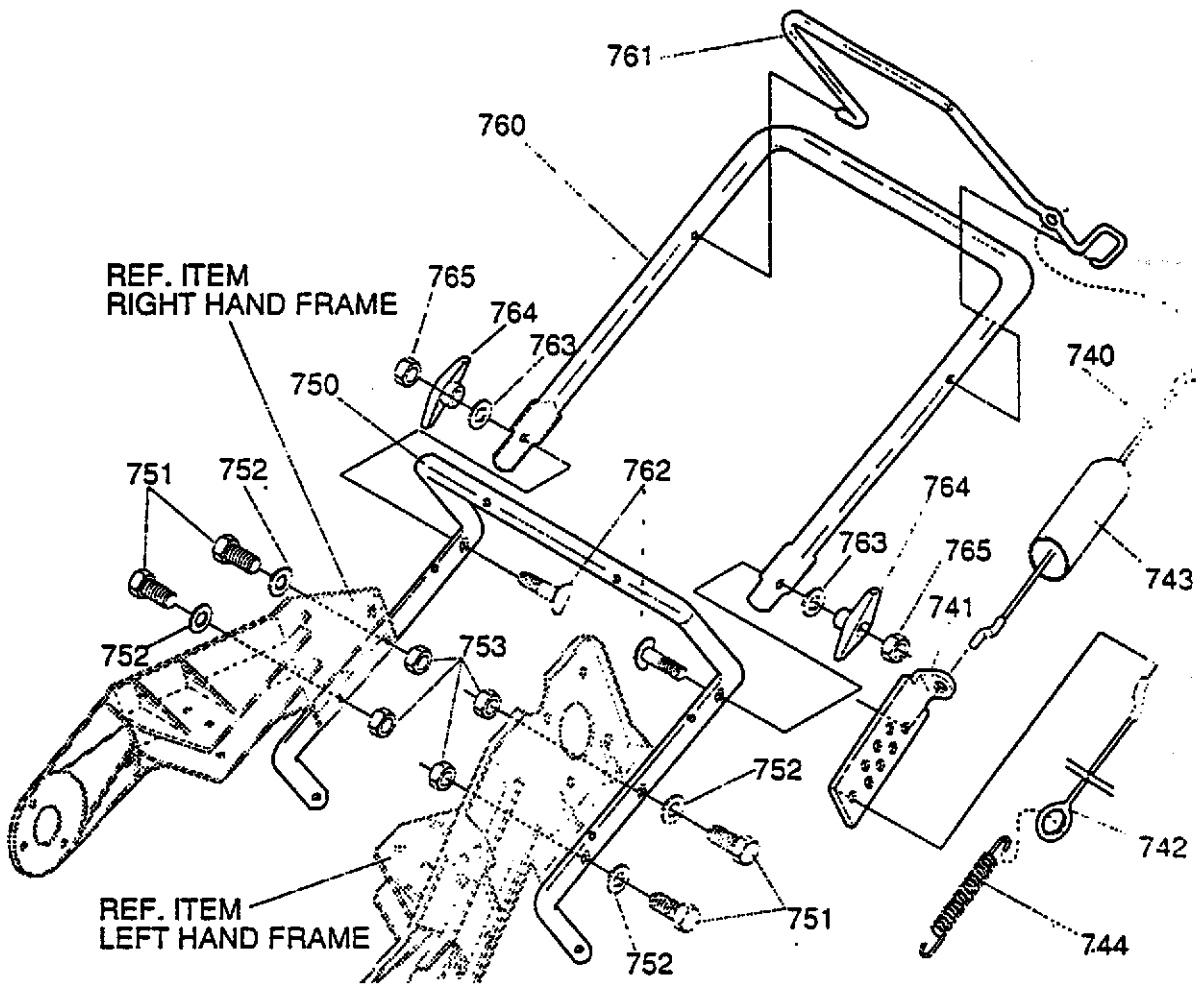

REF. NO.	PART NO.	PART NAME
511	601 00 13 80	SCREW, 1/4-20X .88
512	601 00 00 18	FLATWASHER .281X.63X.065
513	601 00 08 27	NUT, 1/4-20
520	601 00 13 71	AUGER, ASSY COMP
530	601 00 13 72	BRNG & PLATE, ASSY
531	601 00 13 81	RETAINER, BRNG
532	601 00 00 67	SCREW, 1/4-20X.62
533	601 00 00 18	WASHER, FLAT
534	601 00 00 62	NUT, 1/4-20 REGHEXCTRLK
540	601 00 13 82	SPACER, SLEEVE
541	601 00 13 83	PULLEY, POLY V6

313986A

4.5HP/20" SNOW THROWER MODEL ST20

WHEEL ASSEMBLY REPAIR PARTS

REF. NO.	PART NO.	PART NAME
650	601 00 14 28	AXLE, 7" SHAFT
651	601 00 06 70	FLATWASHER .391X1.00X.125
660	601 00 14 29	TIRE & RIM 7X1.50
661	601 00 06 70	FLATWASHER .391X1.00X.125
662	601 00 14 30	RING, RET E
663	601 00 14 25	HUB CAP 3/20

334309

4.5HP/20" SNOW THROWER MODEL ST20

HANDLE REPAIR PARTS

REF. NO.	PART NO.	PART NAME
740	601 00 13 92	CABLE, UPPER CONTROL
741	601 00 13 93	BRKT, CABLE ADJ
742	601 00 13 94	CABLE, LOWER CONTROL
743	601 00 13 95	BOOT, CLUTCH SPRING
744	601 00 13 96	SPRING, EXT
750	601 00 13 97	HDL, LOWER
751	601 00 00 69	SCREW, 1/4-20X1.25
752	601 00 00 18	FLATWASHER .281X.63X.065
753	601 00 00 62	NUT, 1/4-20 REGHEXCTRLK
760	601 00 13 98	HANDLE, UPPER
761	601 00 13 99	BAIL, CONTROL
762	601 00 14 00	BOLT, 5/16-18X1.75
763	601 00 14 01	WASHER, FORM
764	601 00 06 84	KNOB, T W/ NUT
765	601 00 00 12	NUT, 5/16-18 REGHEX