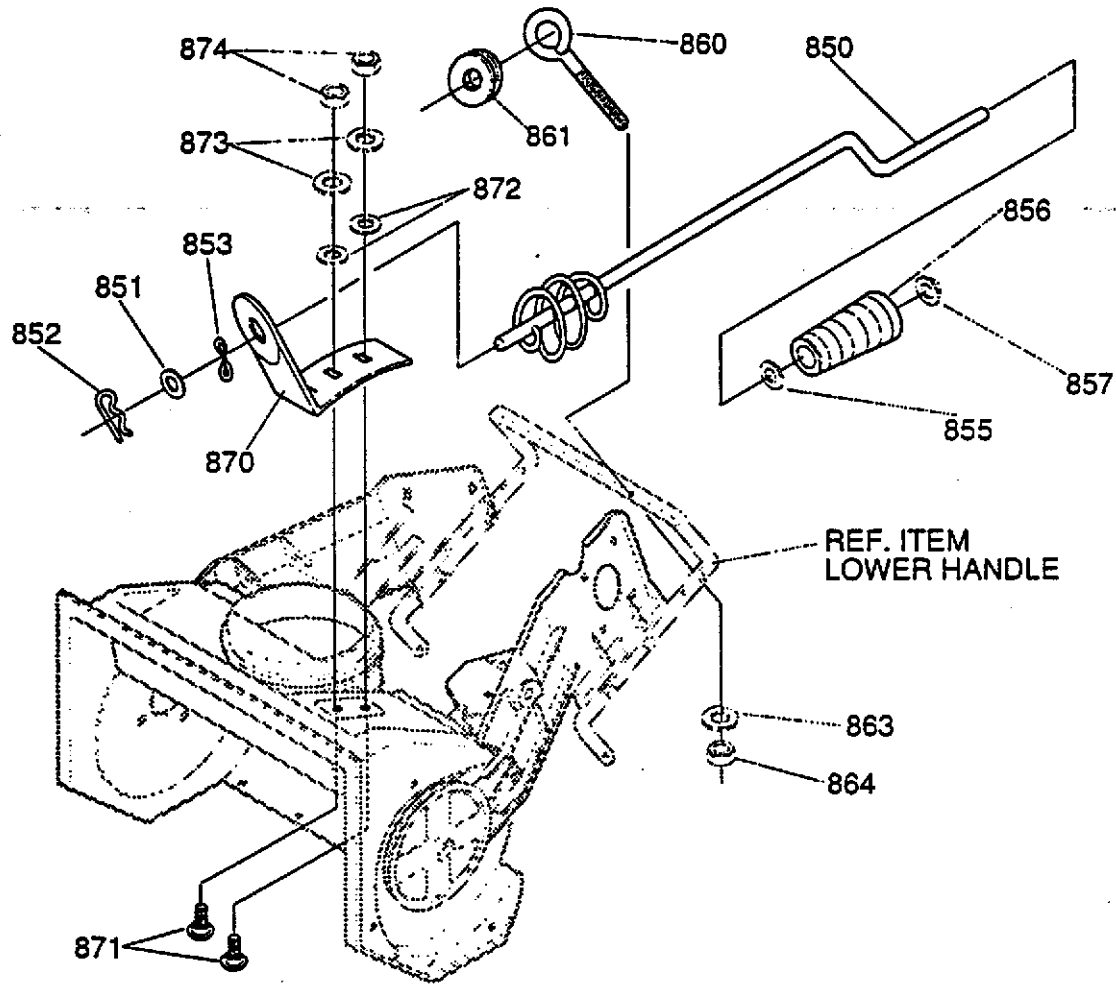

313986A

4.5HP/20" SNOW THROWER MODEL ST20

WHEEL ASSEMBLY REPAIR PARTS

REF. NO.	PART NO.	PART NAME
650	601 00 14 28	AXLE, 7" SHAFT
651	601 00 06 70	FLATWASHER .391X1.00X.125
660	601 00 14 29	TIRE & RIM 7X1.50
661	601 00 06 70	FLATWASHER .391X1.00X.125
662	601 00 14 30	RING, RET E
663	601 00 14 25	HUB CAP 3/20

334309

4.5HP/20" SNOW THROWER MODEL ST20

HANDLE REPAIR PARTS

REF. NO.	PART NO.	PART NAME
740	601 00 13 92	CABLE, UPPER CONTROL
741	601 00 13 93	BRKT, CABLE ADJ
742	601 00 13 94	CABLE, LOWER CONTROL
743	601 00 13 95	BOOT, CLUTCH SPRING
744	601 00 13 96	SPRING, EXT
750	601 00 13 97	HDL, LOWER
751	601 00 00 69	SCREW, 1/4-20X1.25
752	601 00 00 18	FLATWASHER .281X.63X.065
753	601 00 00 62	NUT, 1/4-20 REGHEXCTRLK
760	601 00 13 98	HANDLE, UPPER
761	601 00 13 99	BAIL, CONTROL
762	601 00 14 00	BOLT, 5/16-18X1.75
763	601 00 14 01	WASHER, FORM
764	601 00 06 84	KNOB, T W/ NUT
765	601 00 00 12	NUT, 5/16-18 REGHEX

313941C

4.5HP/20" SNOW THROWER MODEL ST20

CHUTE CONTROL ROD REPAIR PARTS

REF. NO.	PART NO.	PART NAME
850	601 00 14 02	ROD, ASSY UPR CHUTE CTRL
851	601 00 00 20	FLATWASHER .406X.81X.065
852	601 00 14 03	PIN, COTTER
853	601 00 14 04	WASHER, CURVED SPRING
855	601 00 00 20	FLATWASHER .406X.81X.065
856	601 00 14 05	KNOB, SLEEVE
857	601 00 14 06	CAP NUT, PUSH-ON
860	601 00 14 07	BOLT, EYE
861	601 00 14 08	GROMMET, EYE BOLT
863	601 00 00 15	WASHER, REGSPTLK
864	601 00 14 09	NUT, 3/8-16
870	601 00 14 10	BRACKET, CHUTE ROTATE
871	601 00 14 11	BOLT, 5/16-18X .75
872	601 00 14 12	WASHER, FLAT
873	601 00 00 23	WASHER, HVSPTLK
874	601 00 00 12	NUT, 5/16-18 REGHEXCTRLK