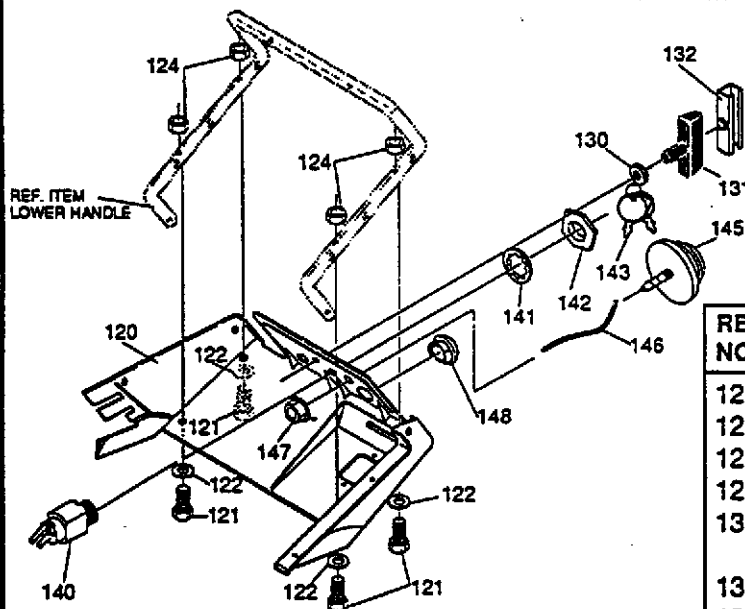

REF. NO.	PART NO.	PART NAME
120	601 00 13 54	COVER, BOTTOM
121	601 00 00 69	SCREW, 1/4-20X1.25
122	601 00 00 18	FLATWASHER .281X.63X.065
124	601 00 00 62	NUT, 1/4-20 REGHEXCTRLK
130	601 00 13 55	GROMMET & WASHER, ROPE GUIDE
131	601 00 13 56	KNOB, SHORT
132	601 00 13 57	INSERT METAL, KNOB
140	601 00 13 58	SWITCH, IGNIT
141	601 00 13 59	WASHER, REGINTLK.
142	601 00 13 60	NUT, 5/8-32 HXHD IGN SWITCH
143	601 00 13 61	2 KEYS & RING
145	601 00 13 62	PRIMER, ENGINE
146	601 00 13 63	HOSE, PRIM
147	601 00 01 02	NUT, 1/4-20 REGHEXKEPS
148	601 00 13 64	PLUG 2", DIA. BLACK DOME

330774C