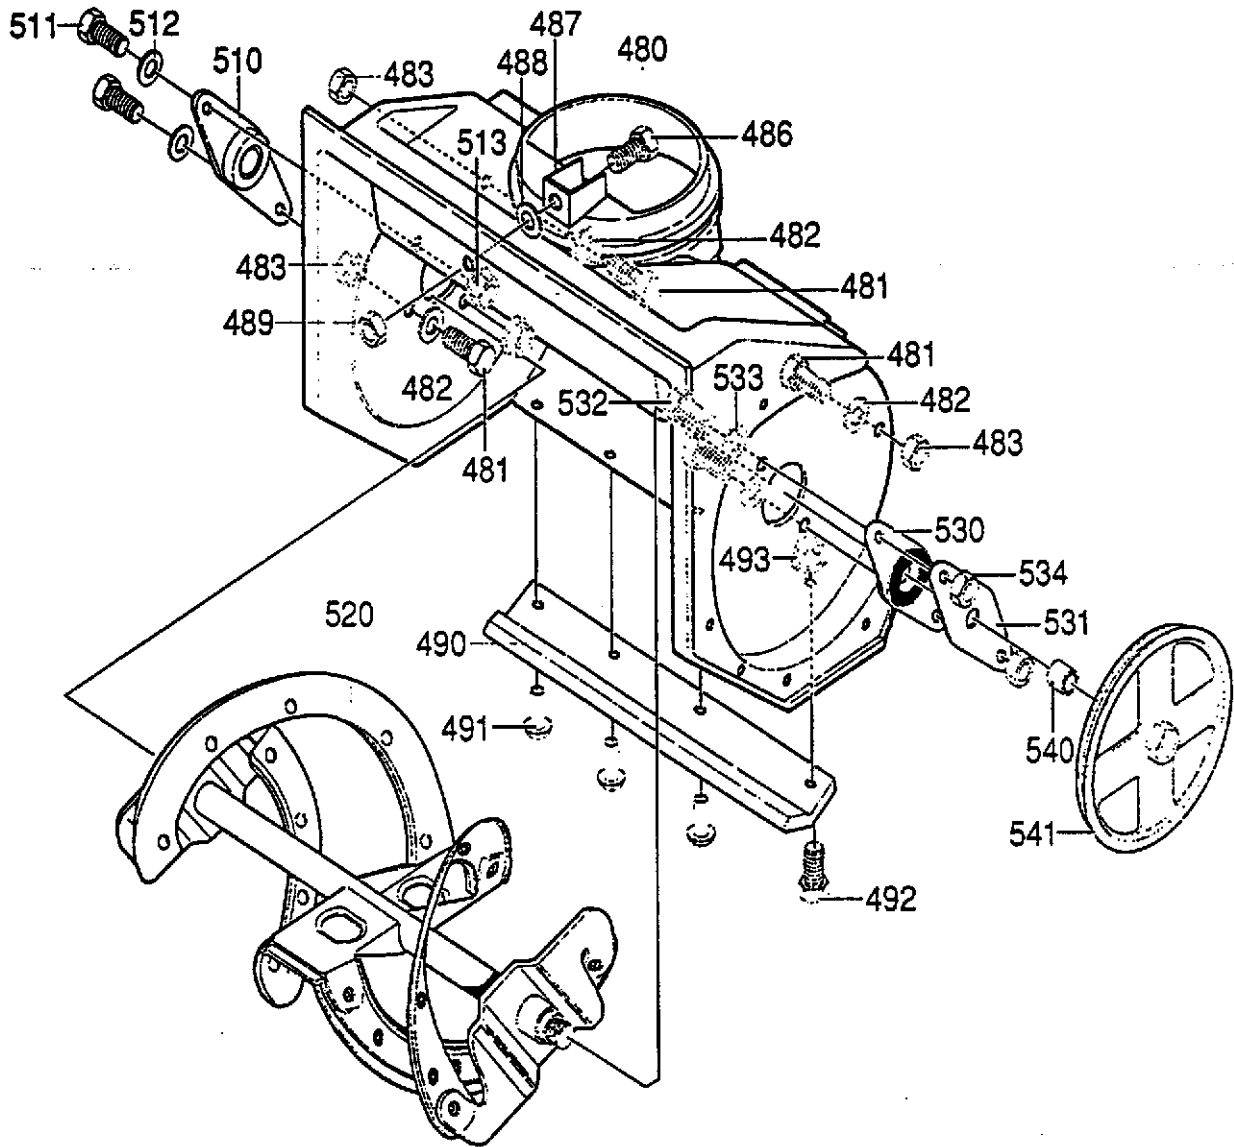

4.5HP/20" SNOW THROWER MODEL ST20

AUGER HOUSING REPAIR PARTS

REF. NO.	PART NO.	PART NAME
480	601 00 13 73	HOUSING, RING & AUGER
481	601 00 00 68	SCREW, 1/4-20X .75
482	601 00 00 18	WASHER, FLAT
483	601 00 00 62	NUT, 1/4-20 REGHEXCTRLK
486	601 00 13 74	SCREW, 1/4-20X .63
487	601 00 13 75	BRACKET, STOP
488	601 00 13 76	WASHER, FLAT
489	601 00 00 62	NUT, 1/4-20 REGHEXCTRLK
490	601 00 13 77	BLADE, SCRAPER
491	601 00 13 78	RIVET
492	601 00 00 68	SCREW, 1/4-20X .75
493	601 00 08 27	NUT, 1/4-20
510	601 00 13 79	BRNG, FL

REF. NO.	PART NO.	PART NAME
511	601 00 13 80	SCREW, 1/4-20X .88
512	601 00 00 18	FLATWASHER .281X.63X.065
513	601 00 08 27	NUT, 1/4-20
520	601 00 13 71	AUGER, ASSY COMP
530	601 00 13 72	BRNG & PLATE, ASSY
531	601 00 13 81	RETAINER, BRNG
532	601 00 00 67	SCREW, 1/4-20X.62
533	601 00 00 18	WASHER, FLAT
534	601 00 00 62	NUT, 1/4-20 REGHEXCTRLK
540	601 00 13 82	SPACER, SLEEVE
541	601 00 13 83	PULLEY, POLY V6