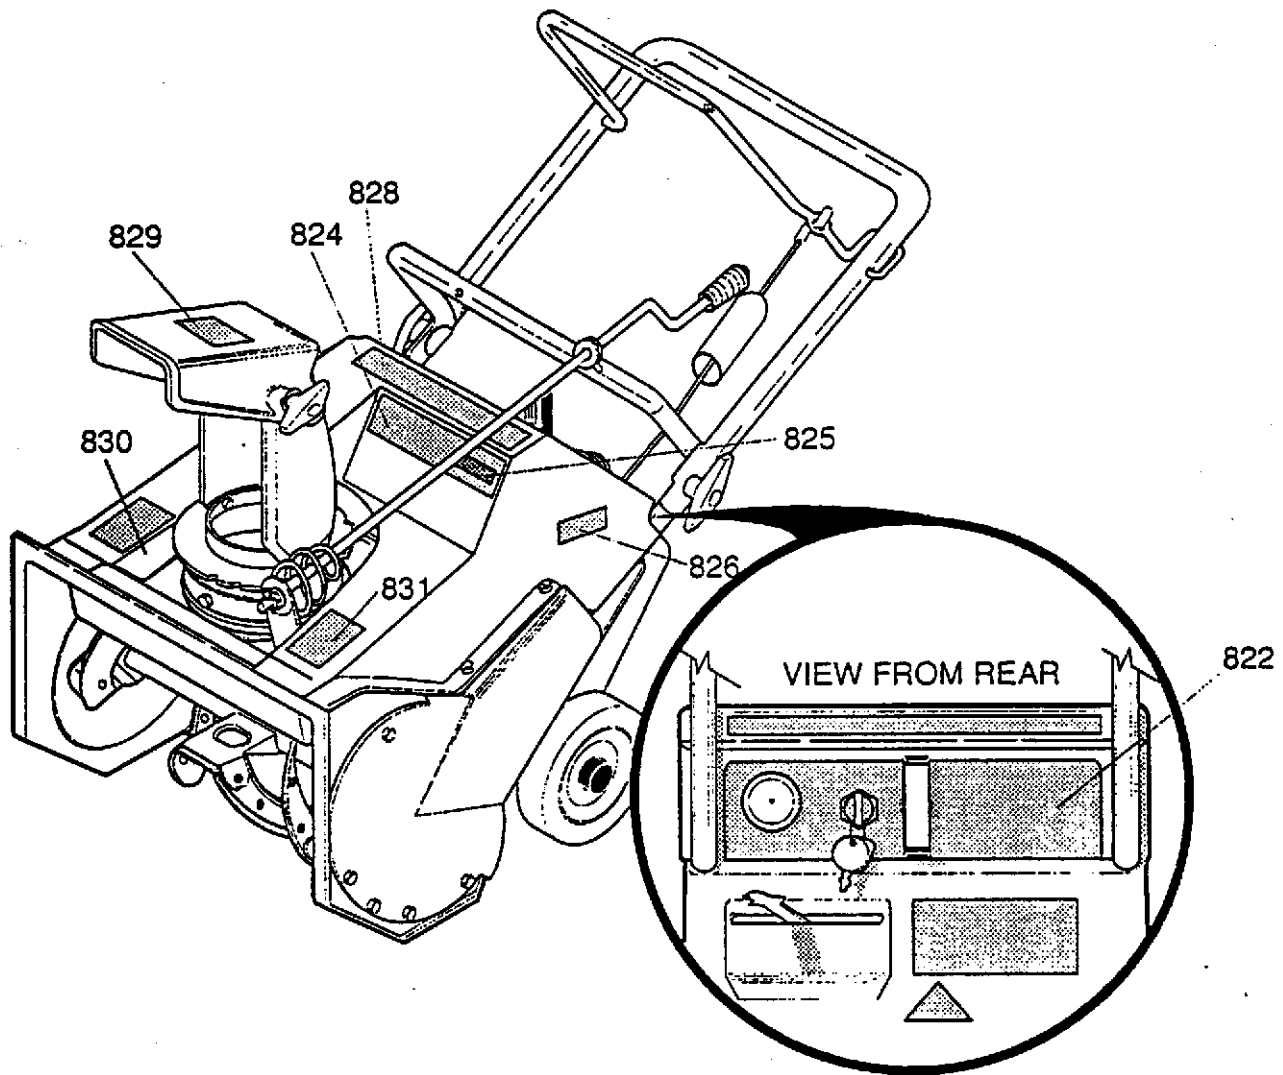

DECALS

REF. NO.	PART NO.	PART NAME
822	601 00 14 13	DECAL, CONTROL PANEL
826	601 00 14 14	DECAL, DANGER MUFFLER
828	601 00 14 15	DECAL, START INSTR
829	601 00 14 16	DECAL, DANGER CHUTE
830	601 00 14 16	DECAL, DANGER CHUTE
831	601 00 14 17	DECAL, DANGER AUGER

330265A