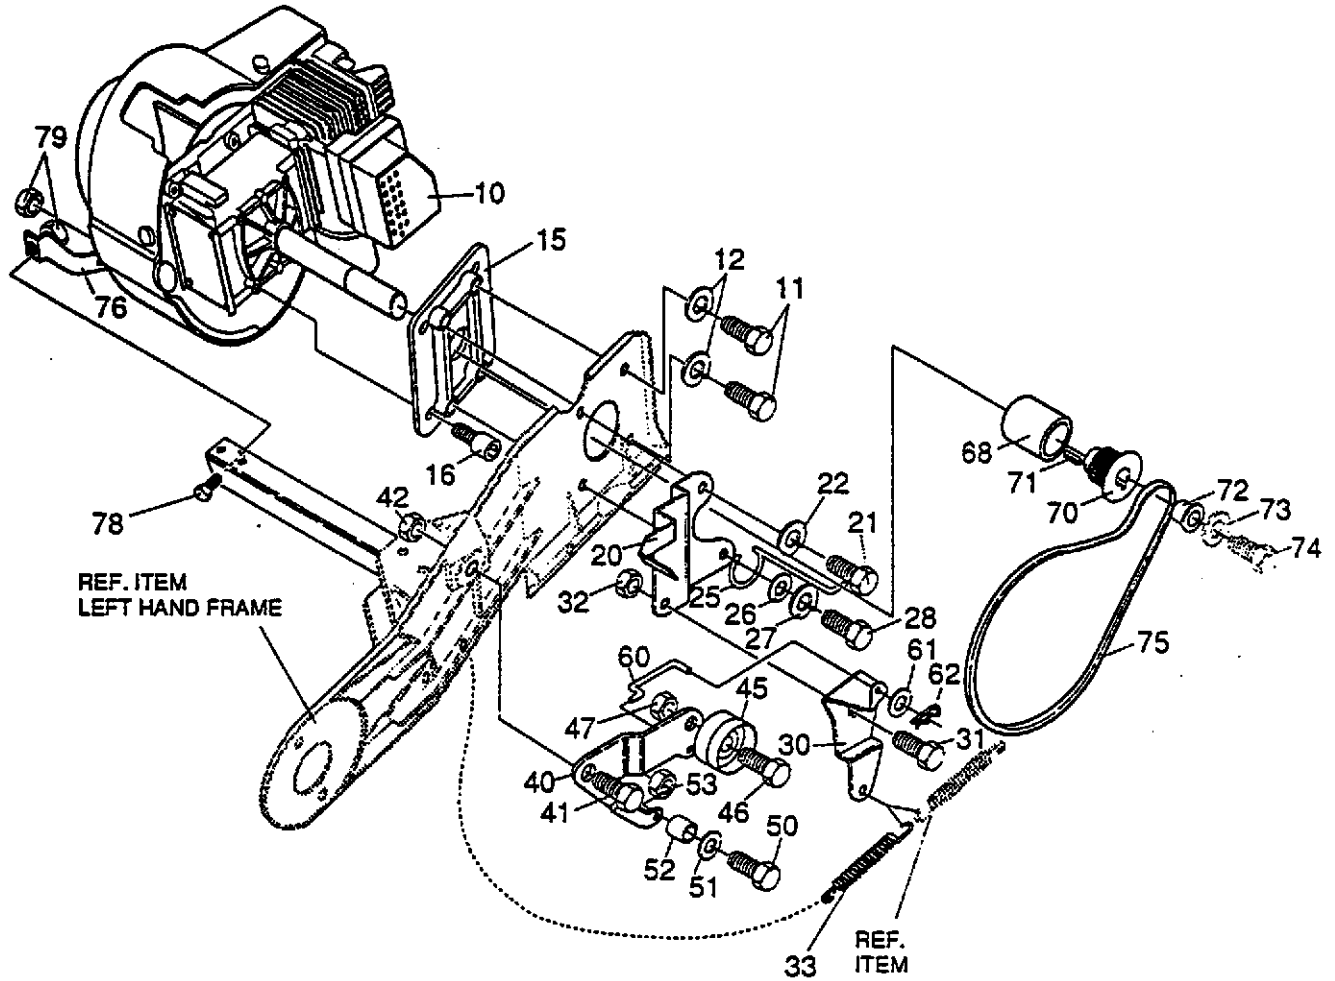

REF. NO.	PART NO.	PART NAME
10		ENGINE, 4HP 2CYL (SEE ENGINE MANUAL)
11	601 00 00 78	SCREW, 5/16-24 X .63 HHC
12	601 00 00 23	WASHER HVSP TLK
15	601 00 13 23	PLATE, ENGINE ADAPTER
16	601 00 13 24	SCREW, 5/16-24 X 5/8
20	601 00 13 25	BRKT, IDLER PIVOT
21	601 00 00 78	SCREW, 5/16-24X .63
22	601 00 00 23	WASHER, HVSP TLK
25	601 00 13 26	GUIDE, BELT
26	601 00 00 19	FLATWASHER .344X.69X.065
27	601 00 00 23	WASHER, HVSP TLK
28	601 00 13 27	SCREW, 5/16-24X1.00
30	601 00 13 28	ARM, IDLER PIVOT
31	601 00 13 29	BOLT, .500X .182
32	601 00 00 59	NUT, 5/16-18 REGHEXCTR LK
33	601 00 13 30	SPRING, EXT
40	601 00 13 31	ARM, IDLER
41	601 00 13 32	BOLT, .500X .182 SHOULDER
42	601 00 00 59	NUT, 5/16-18 REGHEXCTR LK
45	601 00 13 33	PULLEY, IDLER

REF. NO.	PART NO.	PART NAME
46	601 00 13 34	SCREW, 3/8-16X1.50
47	601 00 13 35	NUT, 3/8-16 HEXCTR LKJAM
50	601 00 12 93	SCREW, 1/4-20X1.50
51	601 00 00 18	FLATWASHER .281X.63X.065
52	601 00 13 36	ROLLER, BELT
53	601 00 00 62	NUT, 1/4-20 REGHEXCTR LK
60	601 00 13 37	ROD, CLUTCH
61	601 00 05 33	FLATWASHER .188X.38X.040
62	601 00 00 26	PIN, COTTER
68		OPTIONAL
70	601 00 13 38	PULLEY, ENGINE
71	601 00 13 39	KEY, SQUARE
72	601 00 13 40	PLUG, ENGINE PULLEY
73	601 00 00 23	WASHER, HVSP TLK
74	601 00 13 41	SCREW, 5/16-24X1.00
75	601 00 13 42	BELT, POLY-V
76	601 00 13 43	BRACKET, ENGINE SUPPORT
78	601 00 10 06	SCREW, 5/16-18X .63
79	601 00 00 59	NUT, 5/16-18 REGHEXCTR LK
	601 00 13 44	MANUAL, OWNERS (NOT SHOWN)

4.5HP/20" SNOW THROWER MODEL ST20

FRAME COMPONENTS REPAIR PARTS

REF. NO.	PART NO.	PART NAME
80	601 00 13 45	FRAME, SIDE RH
81	601 00 13 46	FRAME, SIDE LH
90	601 00 13 47	CHANNEL, FRAME SUPPORT
91	601 00 13 48	SCREW, 1/4-20X2.00
92	601 00 00 62	NUT, 1/4-20 REGHEXCTRLK
100	601 00 13 49	BRACKET, FUEL TANK
101	601 00 00 68	SCREW, 1/4-20X .75
102	601 00 00 62	NUT, 1/4-20 REGHEXCTRLK
110	601 00 13 50	TANK, FUEL
111	601 00 13 51	SCREW, 1/4-14X .88
112	601 00 13 52	CAP, GAS TANK 2CY
113	601 00 13 53	TUBING, GAS LINE
114	601 00 05 54	CLAMP, HOSE