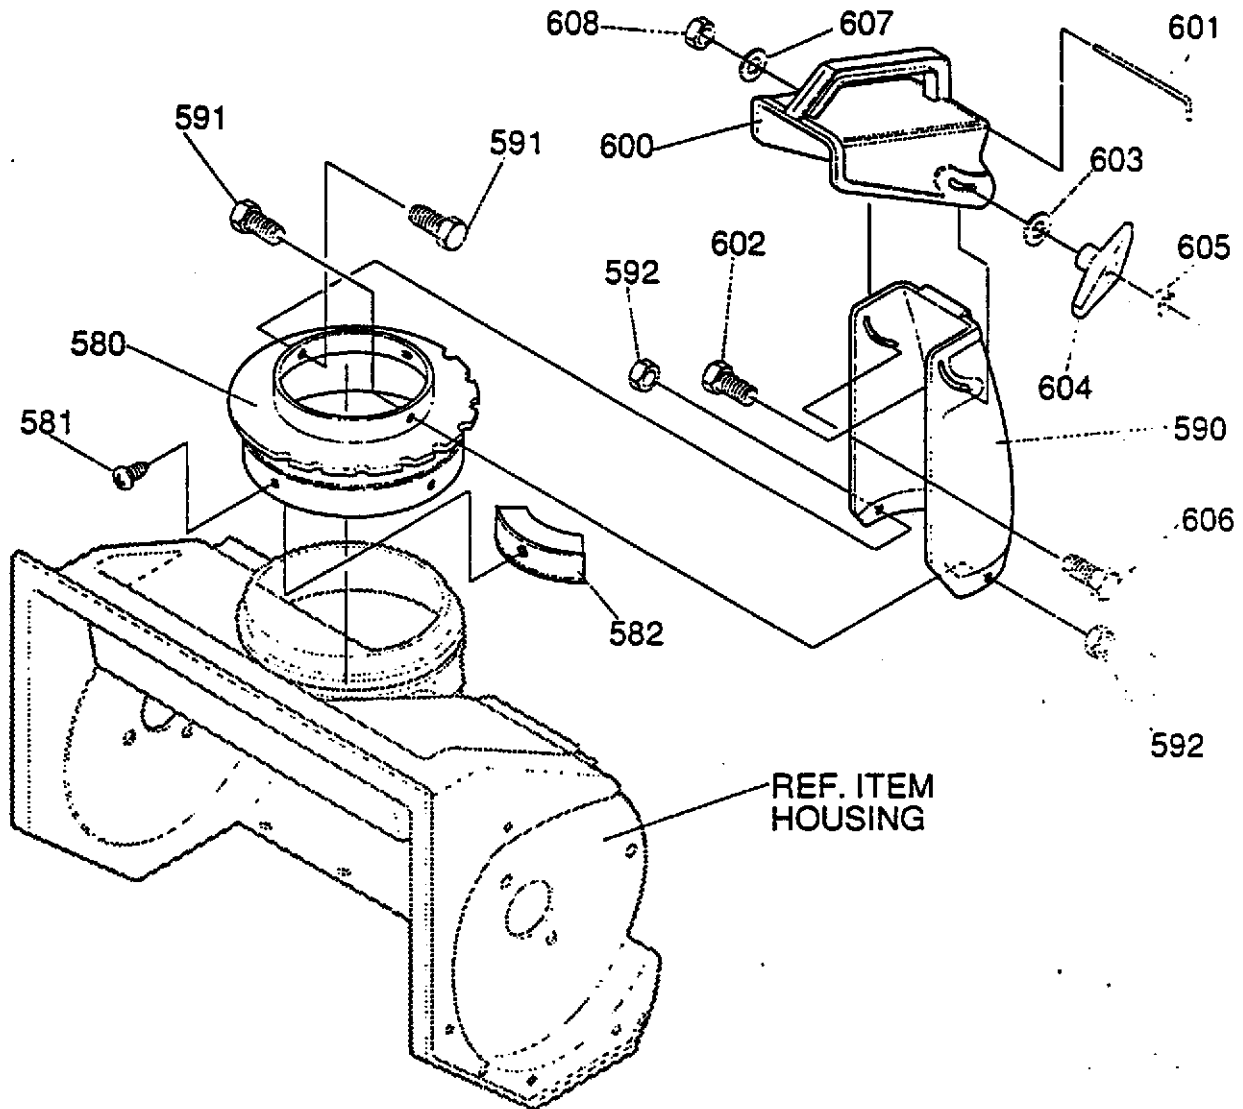

DISCHARGE CHUTE REPAIR PARTS

REF. NO.	PART NO.	PART NAME
580	601 00 13 84	RING, CHUTE
581	601 00 13 85	SCREW, 10-14X .50
582	601 00 13 86	GUIDE, CHUTE
590	601 00 13 87	CHUTE, LOWER
591	601 00 00 66	SCREW, 1/4-20X .50
592	601 00 08 27	NUT, 1/4-20 REGHEXCTRLK
600	601 00 13 88	CHUTE, UPPER
601	601 00 13 89	WIRE, HINGE
602	601 00 13 90	BOLT, 5/16-18X1.25
603	601 00 00 19	FLATWASHER .344X.69X.065
604	601 00 06 84	KNOB, T W/ NUT
605	601 00 00 12	NUT, 5/16-18 REGHEX
606	601 00 13 91	SCREW, 5/16-18X.75
607	601 00 00 19	FLATWASHER .344X.69X.065
608	601 00 00 59	NUT, 5/16-18 REGHEXCTRLK

313986A