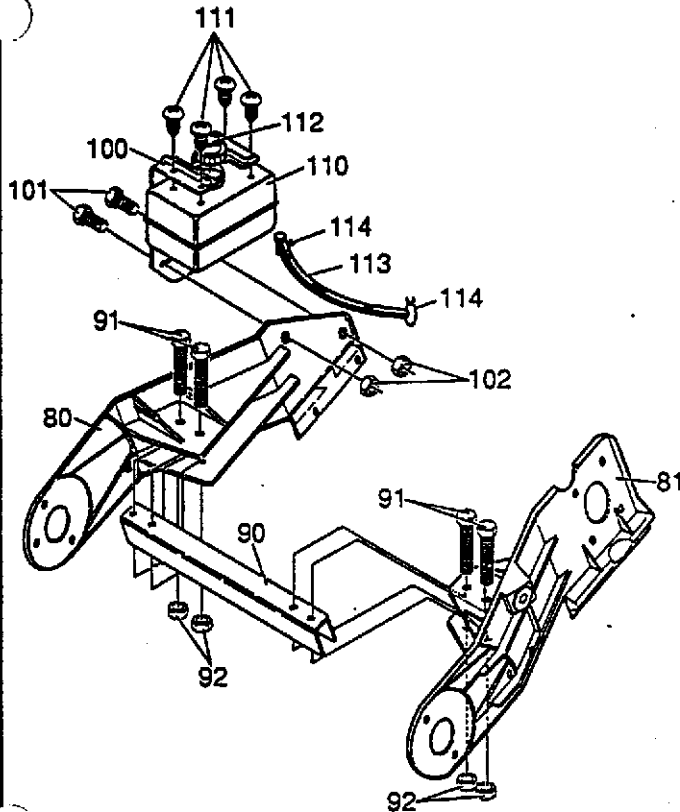

REF. NO.	PART NO.	PART NAME
10		ENGINE, 4HP 2CYL (SEE ENGINE MANUAL)
11	601 00 00 78	SCREW, 5/16-24 X .63 HHC
12	601 00 00 23	WASHER HVSP TLK
15	601 00 13 23	PLATE, ENGINE ADAPTER
16	601 00 13 24	SCREW, 5/16-24 X 5/8
20	601 00 13 25	BRKT, IDLER PIVOT
21	601 00 00 78	SCREW, 5/16-24X .63
22	601 00 00 23	WASHER, HVSP TLK
25	601 00 13 26	GUIDE, BELT
26	601 00 00 19	FLATWASHER .344X.69X.065
27	601 00 00 23	WASHER, HVSP TLK
28	601 00 13 27	SCREW, 5/16-24X1.00
30	601 00 13 28	ARM, IDLER PIVOT
31	601 00 13 29	BOLT, .500X .182
32	601 00 00 59	NUT, 5/16-18 REGHEXCTR LK
33	601 00 13 30	SPRING, EXT
40	601 00 13 31	ARM, IDLER
41	601 00 13 32	BOLT, .500X .182 SHOULDER
42	601 00 00 59	NUT, 5/16-18 REGHEXCTR LK
45	601 00 13 33	PULLEY, IDLER

REF. NO.	PART NO.	PART NAME
46	601 00 13 34	SCREW, 3/8-16X1.50
47	601 00 13 35	NUT, 3/8-16 HEXCTR LKJAM
50	601 00 12 93	SCREW, 1/4-20X1.50
51	601 00 00 18	FLATWASHER .281X.63X.065
52	601 00 13 36	ROLLER, BELT
53	601 00 00 62	NUT, 1/4-20 REGHEXCTR LK
60	601 00 13 37	ROD, CLUTCH
61	601 00 05 33	FLATWASHER .188X.38X.040
62	601 00 00 26	PIN, COTTER
68		OPTIONAL
70	601 00 13 38	PULLEY, ENGINE
71	601 00 13 39	KEY, SQUARE
72	601 00 13 40	PLUG, ENGINE PULLEY
73	601 00 00 23	WASHER, HVSP TLK
74	601 00 13 41	SCREW, 5/16-24X1.00
75	601 00 13 42	BELT, POLY-V
76	601 00 13 43	BRACKET, ENGINE SUPPORT
78	601 00 10 06	SCREW, 5/16-18X .63
79	601 00 00 59	NUT, 5/16-18 REGHEXCTR LK
	601 00 13 44	MANUAL, OWNERS (NOT SHOWN)

4.5HP/20" SNOW THROWER MODEL ST20

FRAME COMPONENTS REPAIR PARTS

REF. NO.	PART NO.	PART NAME
80	601 00 13 45	FRAME, SIDE RH
81	601 00 13 46	FRAME, SIDE LH
90	601 00 13 47	CHANNEL, FRAME SUPPORT
91	601 00 13 48	SCREW, 1/4-20X2.00
92	601 00 00 62	NUT, 1/4-20 REGHEXCTRLK
100	601 00 13 49	BRACKET, FUEL TANK
101	601 00 00 68	SCREW, 1/4-20X .75
102	601 00 00 62	NUT, 1/4-20 REGHEXCTRLK
110	601 00 13 50	TANK, FUEL
111	601 00 13 51	SCREW, 1/4-14X .88
112	601 00 13 52	CAP, GAS TANK 2CY
113	601 00 13 53	TUBING, GAS LINE
114	601 00 05 54	CLAMP, HOSE