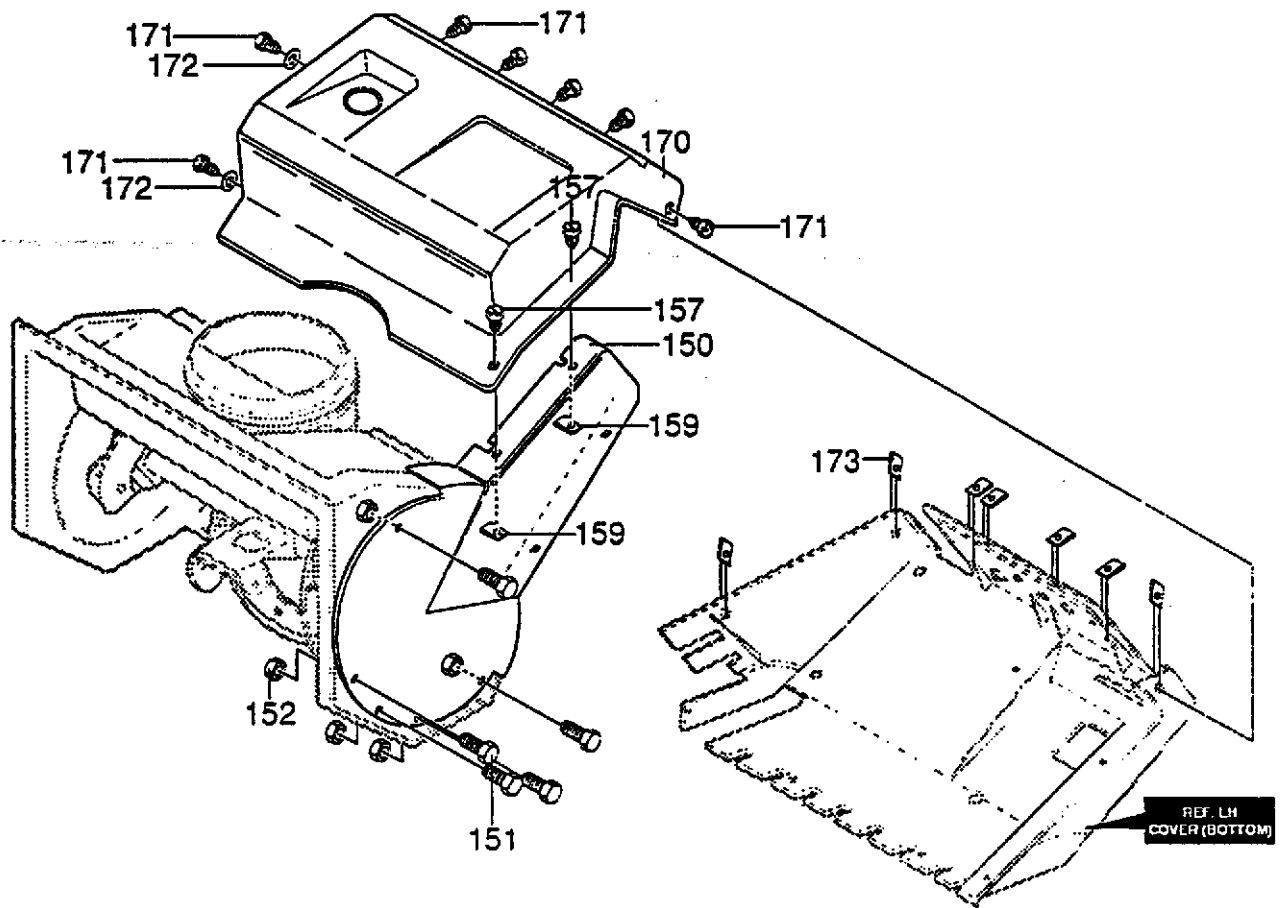

4.5HP/20" SNOW THROWER MODEL ST20

FRAME COMPONENTS REPAIR PARTS

REF. NO.	PART NO.	PART NAME
80	601 00 13 45	FRAME, SIDE RH
81	601 00 13 46	FRAME, SIDE LH
90	601 00 13 47	CHANNEL, FRAME SUPPORT
91	601 00 13 48	SCREW, 1/4-20X2.00
92	601 00 00 62	NUT, 1/4-20 REGHEXCTRLK
100	601 00 13 49	BRACKET, FUEL TANK
101	601 00 00 68	SCREW, 1/4-20X .75
102	601 00 00 62	NUT, 1/4-20 REGHEXCTRLK
110	601 00 13 50	TANK, FUEL
111	601 00 13 51	SCREW, 1/4-14X .88
112	601 00 13 52	CAP, GAS TANK 2CY
113	601 00 13 53	TUBING, GAS LINE
114	601 00 05 54	CLAMP, HOSE

330774C

REF. NO.	PART NO.	PART NAME
120	601 00 13 54	COVER, BOTTOM
121	601 00 00 69	SCREW, 1/4-20X1.25
122	601 00 00 18	FLATWASHER .281X.63X.065
124	601 00 00 62	NUT, 1/4-20 REGHEXCTRLK
130	601 00 13 55	GROMMET & WASHER, ROPE GUIDE
131	601 00 13 56	KNOB, SHORT
132	601 00 13 57	INSERT METAL, KNOB
140	601 00 13 58	SWITCH, IGNIT
141	601 00 13 59	WASHER, REGINTLK.
142	601 00 13 60	NUT, 5/8-32 HXHD IGN SWITCH
143	601 00 13 61	2 KEYS & RING
145	601 00 13 62	PRIMER, ENGINE
146	601 00 13 63	HOSE, PRIM
147	601 00 01 02	NUT, 1/4-20 REGHEXKEPS
148	601 00 13 64	PLUG 2", DIA. BLACK DOME

330774C

BELT COVER REPAIR PARTS

REF. NO.	PART NO.	PART NAME
150	601 00 13 65	COVER, BELT
151	601 00 13 66	SCREW, 10-24X .50
152	601 00 13 67	NUT, #10-24
157	601 00 13 68	SCREW, 1/4-14X .75
159	601 00 13 69	NUT, 1/4-10 SPEED J TYPE
170	601 00 13 70	COVER, TOP
171	601 00 13 68	SCREW, 1/4-14X .75
172	601 00 00 18	FLATWASHER .281X.63X.065
173	601 00 13 69	NUT, 1/4-10 SPEED J TYPE