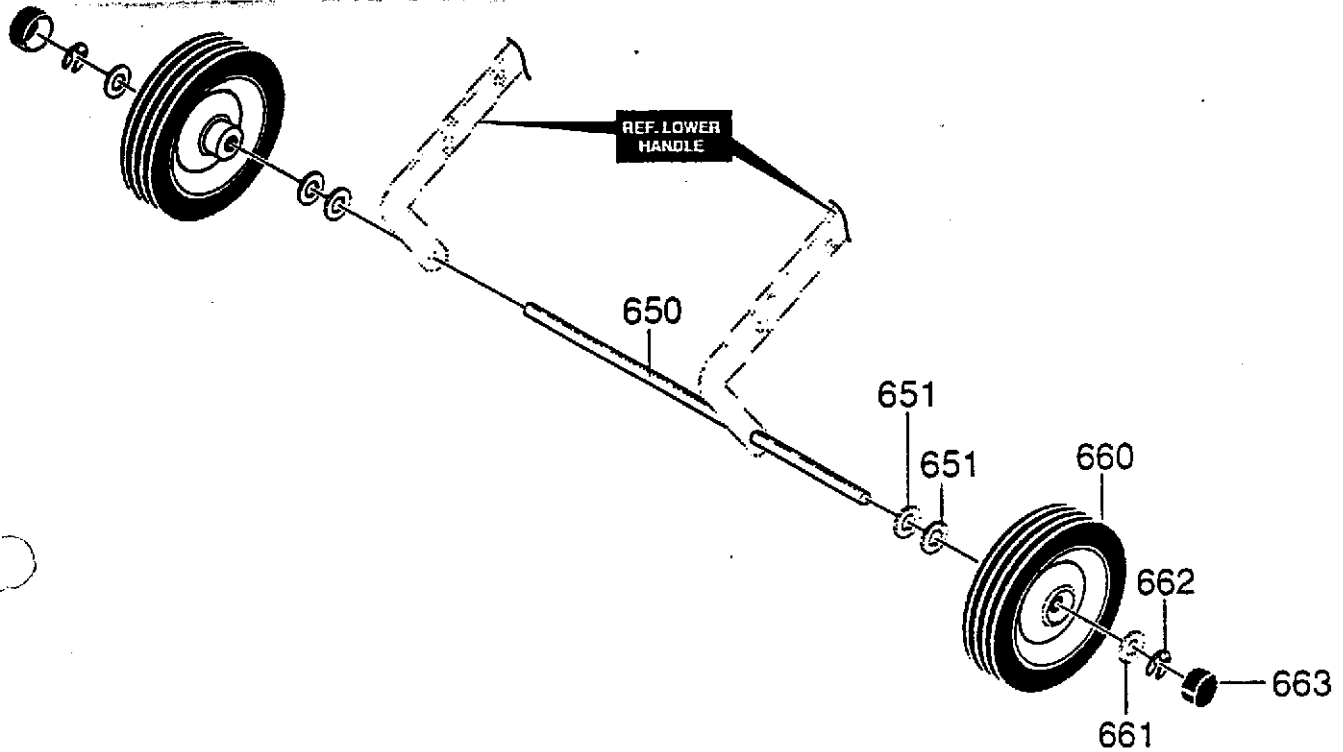

REF. NO.	PART NO.	PART NAME
511	601 00 13 80	SCREW, 1/4-20X .88
512	601 00 00 18	FLATWASHER .281X.63X.065
513	601 00 08 27	NUT, 1/4-20
520	601 00 13 71	AUGER, ASSY COMP
530	601 00 13 72	BRNG & PLATE, ASSY
531	601 00 13 81	RETAINER, BRNG
532	601 00 00 67	SCREW, 1/4-20X.62
533	601 00 00 18	WASHER, FLAT
534	601 00 00 62	NUT, 1/4-20 REGHEXCTRLK
540	601 00 13 82	SPACER, SLEEVE
541	601 00 13 83	PULLEY, POLY V6

DISCHARGE CHUTE REPAIR PARTS

REF. NO.	PART NO.	PART NAME
580	601 00 13 84	RING, CHUTE
581	601 00 13 85	SCREW, 10-14X .50
582	601 00 13 86	GUIDE, CHUTE
590	601 00 13 87	CHUTE, LOWER
591	601 00 00 66	SCREW, 1/4-20X .50
592	601 00 08 27	NUT, 1/4-20 REGHEXCTRLK
600	601 00 13 88	CHUTE, UPPER
601	601 00 13 89	WIRE, HINGE
602	601 00 13 90	BOLT, 5/16-18X1.25
603	601 00 00 19	FLATWASHER .344X.69X.065
604	601 00 06 84	KNOB, T W/ NUT
605	601 00 00 12	NUT, 5/16-18 REGHEX
606	601 00 13 91	SCREW, 5/16-18X.75
607	601 00 00 19	FLATWASHER .344X.69X.065
608	601 00 00 59	NUT, 5/16-18 REGHEXCTRLK

313986A

4.5HP/20" SNOW THROWER MODEL ST20

WHEEL ASSEMBLY REPAIR PARTS

REF. NO.	PART NO.	PART NAME
650	601 00 14 28	AXLE, 7" SHAFT
651	601 00 06 70	FLATWASHER .391X1.00X.125
660	601 00 14 29	TIRE & RIM 7X1.50
661	601 00 06 70	FLATWASHER .391X1.00X.125
662	601 00 14 30	RING, RET E
663	601 00 14 25	HUB CAP 3/20

334309

4.5HP/20" SNOW THROWER MODEL ST20

HANDLE REPAIR PARTS

REF. NO.	PART NO.	PART NAME
740	601 00 13 92	CABLE, UPPER CONTROL
741	601 00 13 93	BRKT, CABLE ADJ
742	601 00 13 94	CABLE, LOWER CONTROL
743	601 00 13 95	BOOT, CLUTCH SPRING
744	601 00 13 96	SPRING, EXT
750	601 00 13 97	HDL, LOWER
751	601 00 00 69	SCREW, 1/4-20X1.25
752	601 00 00 18	FLATWASHER .281X.63X.065
753	601 00 00 62	NUT, 1/4-20 REGHEXCTRLK
760	601 00 13 98	HANDLE, UPPER
761	601 00 13 99	BAIL, CONTROL
762	601 00 14 00	BOLT, 5/16-18X1.75
763	601 00 14 01	WASHER, FORM
764	601 00 06 84	KNOB, T W/ NUT
765	601 00 00 12	NUT, 5/16-18 REGHEX