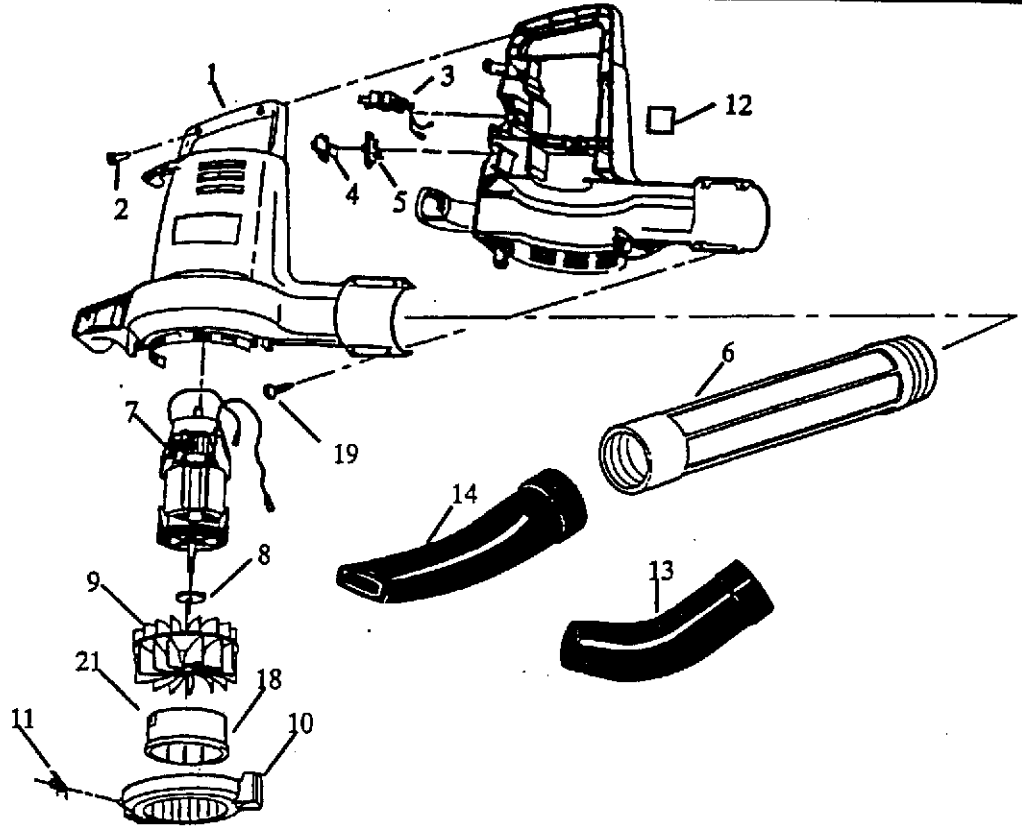

For Husqvarna Parts Call 606-678-9623 or 606-561-4983

BV1400

1.1995

Spare parts

Pièces détachées

PARTS LIST NO. 530-083695	
DATE 2/15/95	NEW

HUSQVARNA ® PARTS LIST

Model:
BV 1400

Key No.	Part No.	Description	Key No.	Part No.	Description
1	530-402167	Housing Set	11	530-351417	Spring
2	530-340179	Screw	12	530-400089	Pad
3	530-402165	Wire Harness	13	530-401318	Concentrator Nozzle
4	530-401008	Switch Cover	14	530-036769	Nozzle
5	530-401094	Switch	15	534-339902	Vacuum Bag Kit
6	534-352705	Blower Tube	16	530-094476	Vacuum Tube (Lower)
7	530-402047	Motor Ass'y	17	530-351406	Inlet Tube
8	530-400897	Washer	18	530-402045	Restrictor-Inlet
9	530-401097	Impeller	19	530-015994	Screw-Housing
10	530-402140	Inlet Cover			
				Not Shown	
				530-083471	Operator's Manual