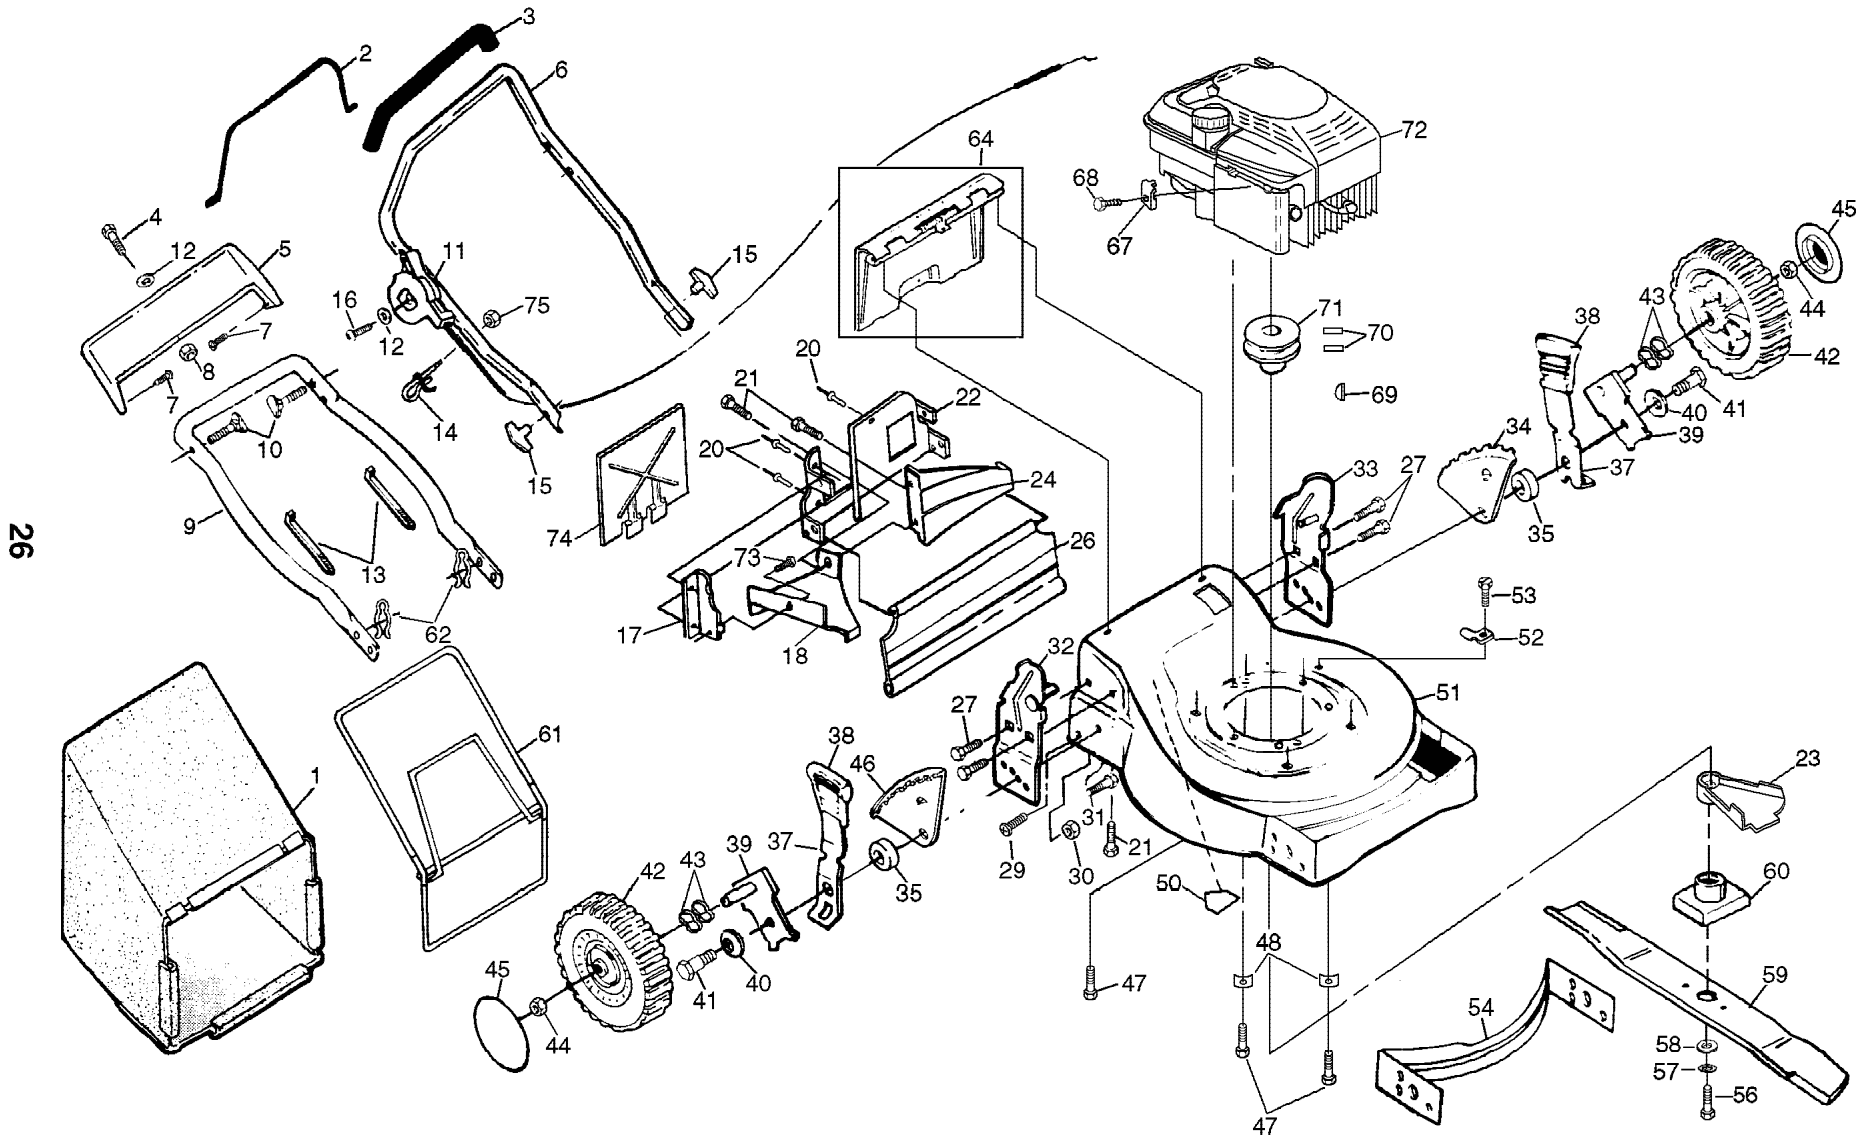

REPAIR PARTS

ROTARY LAWN MOWER - - MODEL NO. 56sfe (954065401B)

26

REPAIR PARTS

ROTARY LAWN MOWER - - MODEL NO. 56sfe (954065401B)

27

KEY NO.	PART NO.	DESCRIPTION	KEY NO.	PART NO.	DESCRIPTION
1	532800386	Grass Bag Assembly	39	532125061	Axle Arm Assembly
2	532131085	Control Bar	40	532062335	Belleville Washer
3	532850724	Handle Grip	41	532142748	Shoulder Bolt 3/8-16
4	532085436	Hex Washer Head Machine Screw 1/4-20 x 1-1/2	42	532800333	Wheel & Tire Assembly
5	532800547	Trim Plate	43	532057143	Wave Washer
6	532125294	Upper Handle	44	532083923	Nut
7	532036953	Self-tapping Screw #10-24 x 5/8	45	532850845	Hubcap
8	532063601	Locknut 1/4-20	46	532142842	Wheel Adjusting Bracket (RR)
9	532125293	Lower Handle	47	532850998	Thread Rolling Screw 3/8-16 x 1
10	532131959	Handle Bolt	48	532125078	Engine Washer
11	532700417	Throttle Control	50	532107339	Danger Decal
12	532085723	Washer	51	532149097	Lawn Mower Housing (Includes Key No. 50)
13	532066426	Wire Tie	52	532087930	Guide Clip (Housing)
14	532132001	Rope Guide	53	532750097	Hex Washer Head Screw #10-24 x 1/2
15	532136376	Handle Knob	54	532125345	Front Baffle
16	532701650	Round Head Screw 1/4-20 x 2-3/4	56	532851084	Hex Head Screw 3/8-24 x 1-3/8 Gr. 8
17	532138860	Side Baffle	57	532850263	Helical Lockwasher 3/8
18	532125376	Discharge Baffle	58	532851074	Hardened Washer
20	532128415	Rivet	59	532141114	22" Blade
21	532054583	Hex Tapping Screw 1/4-20 x 1/2	60	532851514	Blade Adapter
22	532142194	Back Plate	61	532088614	Catcher Frame Assembly
23	532134612	Debris Shield	62	532051793	Hairpin Cotter
24	532125348	Rear Baffle	64	532147612	Rear Door Assembly
26	532140540	Rear Skirt	67	532213146	* Cable Clamp
27	532055187	Thread Cutting Screw 5/16-18 x 3/4	68	532083816	Thread Rolling Screw #10-32 x 5/8
29	532088652	Hinge Screw	69	532087677	Hi-Pro Key
30	532751592	Locknut	70	532059708	Set Screw 1/4-20 x 5/16
32	532142007	Handle Bracket Assembly (Right)	71	532084596	Engine Pulley
33	532142008	Handle Bracket Assembly (Left)	72	-----	* Engine - Briggs & Stratton - Model No. 128807
34	532142843	Wheel Adjusting Bracket (LR)	73	532086344	Screw
35	532084920	Spacer	74	532125368	Mulcher Plate
37	532125066	Selector Spring	75	873510400	Keys Locknut
38	532132800	Selector Knob	--	532149121	Owner's Manual (English/French)
			--	532850788	Decal (Trim Plate)

* These parts must be purchased through an authorized Briggs & Stratton dealer.