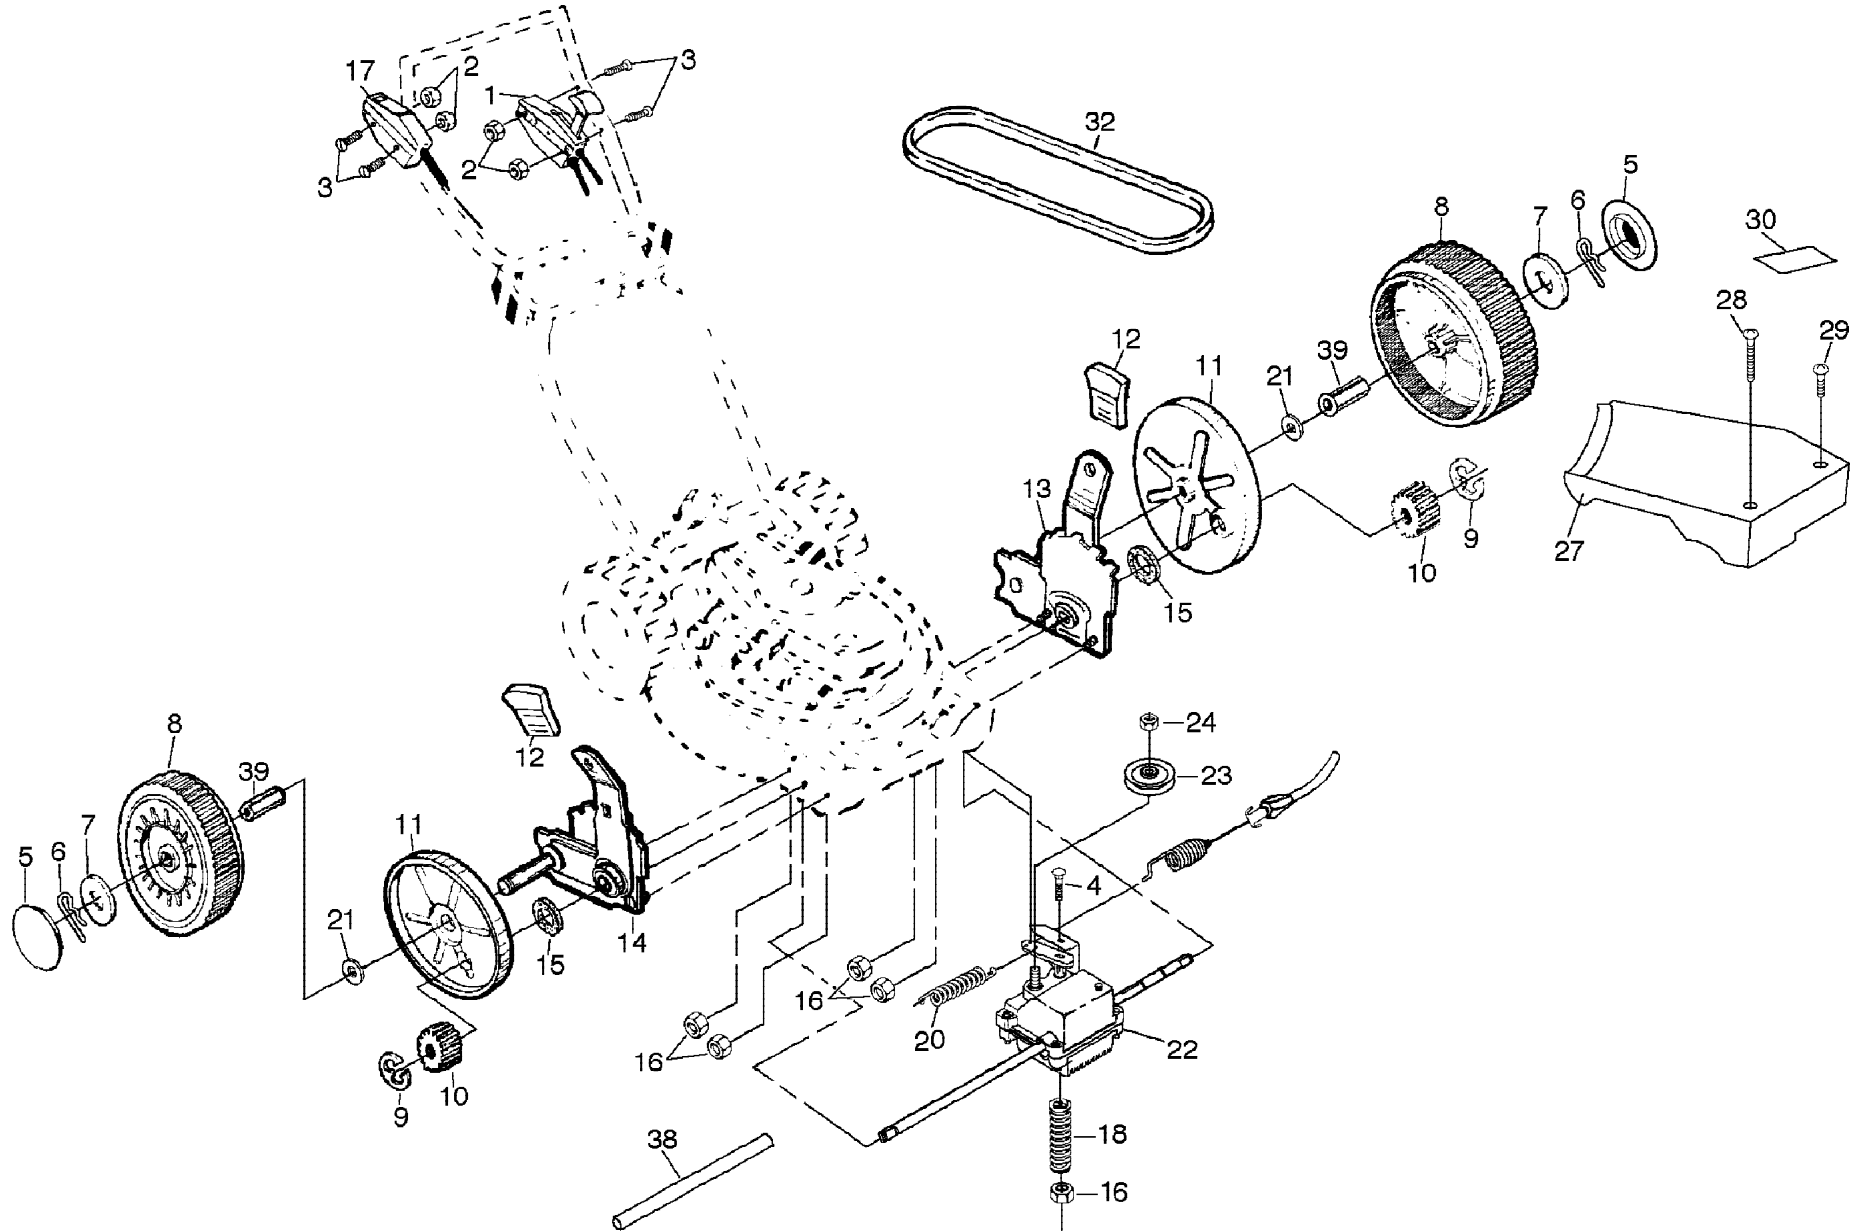

REPAIR PARTS

ROTARY LAWN MOWER - - MODEL NO. 56sfe (954065401B)

28

REPAIR PARTS

ROTARY LAWN MOWER - - MODEL NO. 56sfe (954065401B)

KEY NO.	PART NO.	DESCRIPTION
1	532700616	Drive Control
2	532063601	Locknut #10-24
3	532144929	Hex Head Screw 1/4-20 x 1-1/8
4	532700875	Carriage Bolt 1/4-20 x 2
5	532850845	Hubcap
6	532085179	Retainer Clip
7	532052160	Washer
8	532700953	Wheel & Tire Assembly
9	812000058	E-ring
10	532137054	Pinion
11	532088080	Dust Cover
12	532132800	Selector Knob
13	532142150	Wheel Adjuster Assembly (Left)
14	532142151	Wheel Adjuster Assembly (Right)
15	532088118	Felt Washer
16	532063601	Locknut

KEY NO.	PART NO.	DESCRIPTION
17	532148306	Engine Zone Control Cable
18	532137090	Spring
20	532075192	Spring
21	532067725	Washer
22	532702511	Gear Case Assembly
23	532137052	Drive Pulley
24	532132010	Locknut
27	532700479	Drive Cover
28	532087866	Pan Head Machine Screw #10-24 x 2-3/4
29	532136797	Pan Head Machine Screw #10-24 x 1-3/4
30	532142072	Drive Cover Decal
32	532137078	V-Belt
38	532086012	Drive Shaft Cover
39	532086960	Wheel Bushing
---	532750320	Decal RH (Height Adjuster)
---	532750319	Decal LH (Height Adjuster)