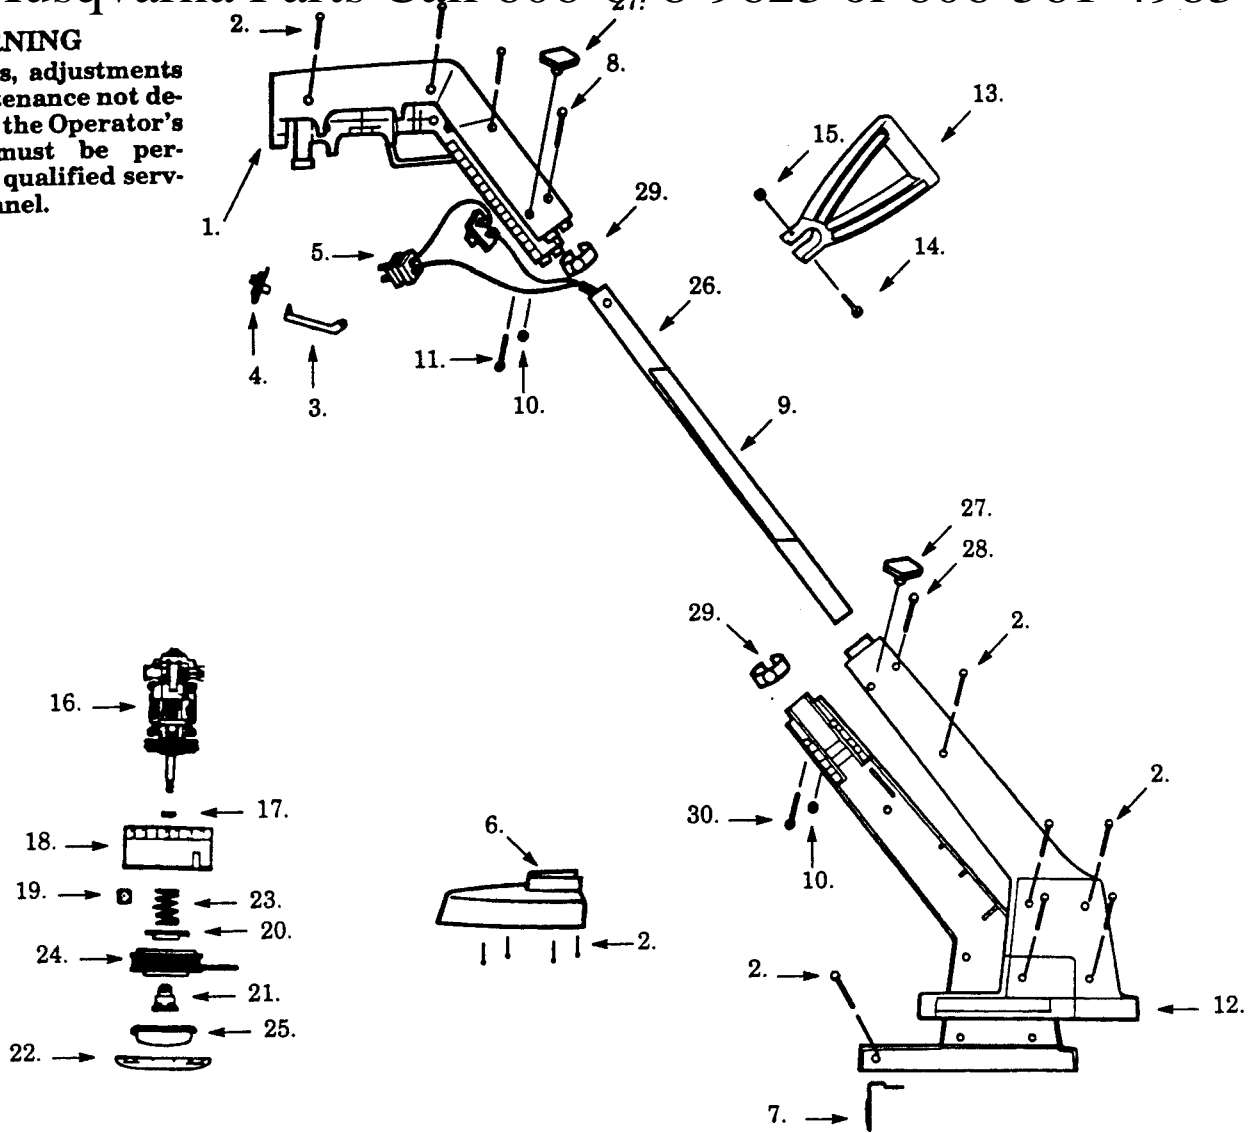

For Husqvarna Parts Call 606-678-9623 or 606-561-4983

550L

1.1995
Spare parts
Pièces détachées

For Husqvarna Parts Call 606-678-9623 or 606-561-4983

⚠ WARNING

All repairs, adjustments and maintenance not described in the Operator's Manual must be performed by qualified service personnel.

Ref.	Part No.	Description	Ref.	Part No.	Description	Ref.	Part No.	Description
1.	530-401025	Switch Handle Set	14.	530-340228	Bolt	Not Shown		
2.	530-352036	Screw	15.	530-400013	Wing Nut			
3.	530-347654	Trigger	16.	530-400508	Motor Ass'y.			
4.	530-347897	On/Off Switch	17.	530-347987	Washer			
5.	530-401654	Wiring Harness	18.	530-401015	Hub w/ Line Saver			
6.	530-027614	Shield	19.	530-350017	Foam Counterweight-			
7.	530-350362	Line Limiter	20.	530-092068	Spring Cap			
8.	530-400023	Screw, Upper	21.	530-350365	Drive Gear Ass'y.		530-083293	Operator Manual
9.	530-402152	Warning Decal	22.	530-092133	Cover		530-400341	Carton Contents Bag
10.	534-790500	Nut	23.	530-340007	Spring		530-402145	Motor Hsg. Decal- Lower
11.	530-348050	Screw, Upper Knob	24.	952-701523	Spool w/Line			
12.	530-402147	Motor Hsg. Set	25.	530-401183	Tap Button	530-402148	Motor Hsg. Decal Upper	
13.	530-093900	Assist Handle	26.	530-402151	Tube Ass'y. w/ Decal			
			27.	530-347898	Knob			
			28.	530-400024	Screw, Lower			
			29.	530-401555	Snap Button			
			30.	530-348051	Screw, Lower Knob			

✓ = NEW PART NUMBER FOR THIS IPL

* = REFER TO THE SERVICE REFERENCE INDICATED FOR MORE INFORMATION. (LOCATED AT END OF IPL)