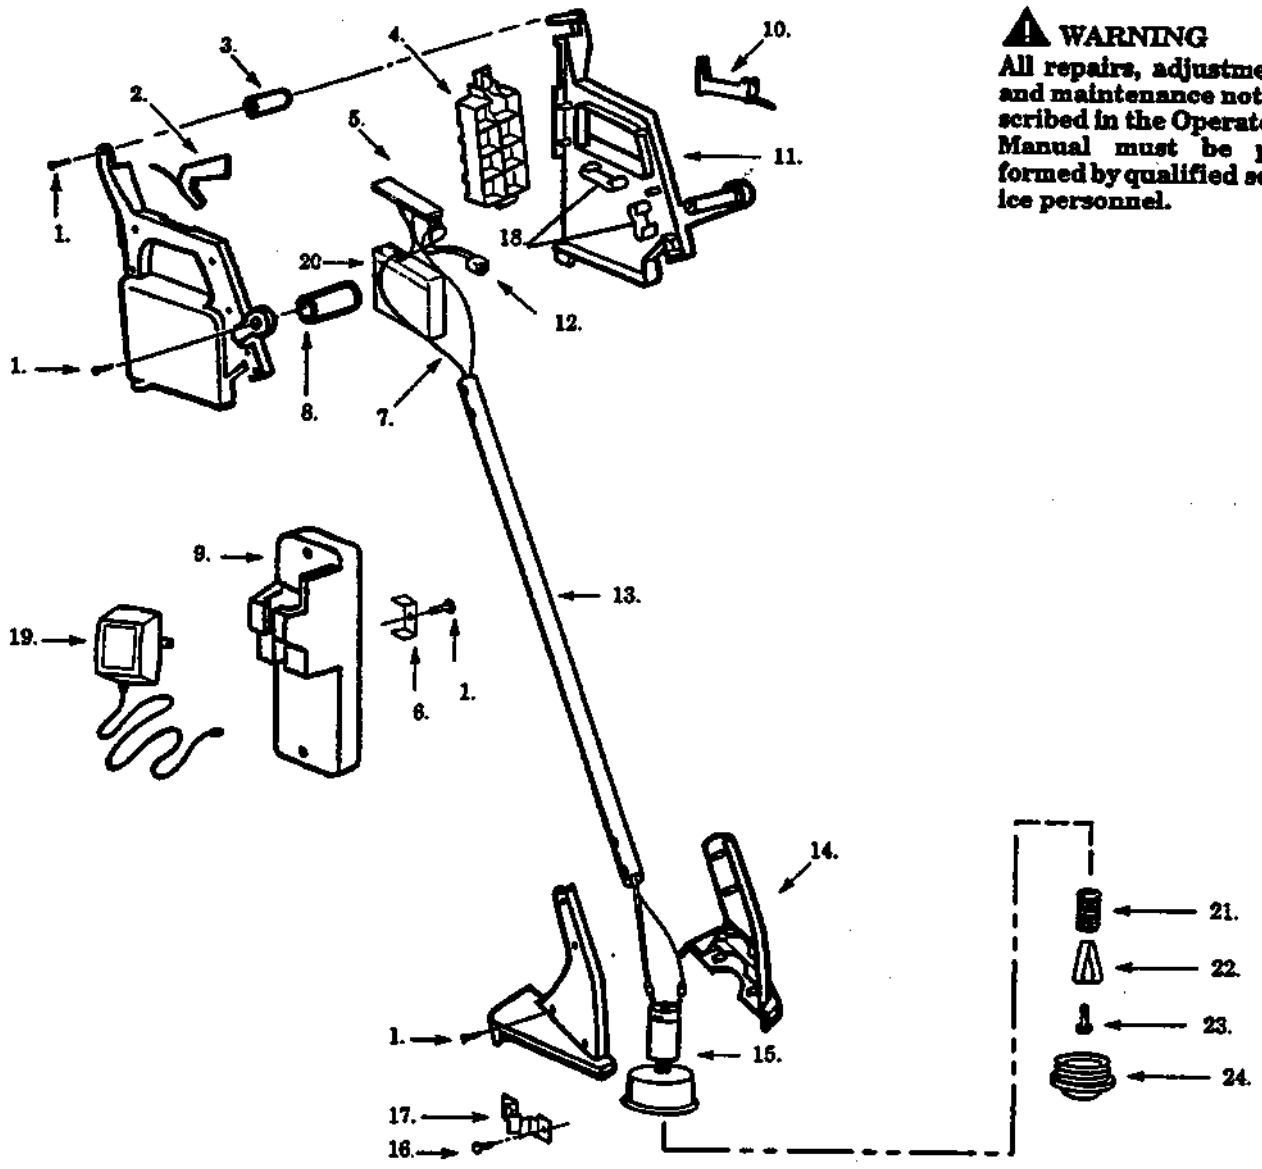

For Husqvarna Parts Call 606-678-9623 or 606-561-4983

12LRC

1.1995

Spare parts

Pièces détachées

⚠ WARNING
All repairs, adjustments and maintenance not described in the Operator's Manual must be performed by qualified service personnel.

For Husqvarna Parts Call 606-678-9623 or

Ref.	Part No.	Description	Ref.	Part No.	Description
1.	530 34 01-79	Screw	17.	530 40 14-60	Clamp-Motor
2.	530 40 04-12	Trigger Switch	18.	530 40 14-52	Battery Spring
3.	530 40 14-57	Wrist Support	19.	530 40 14-82	Charger
		Cushion	20.	530 40 15-74	Battery
4.	530 40 21-33	Battery Door	21.	530 40 14-64	Spring
5.	530 40 15-81	Circuit Board Ass'y :	22.	530 40 14-66	Clip Retainer
6.	530 40 14-85	Probe-clamp	23.	530 40 14-67	Screw w/Washer
7.	530 40 18-07	Wire Ass'y. (Red)	24.	530 40 14-63	Spool
8.	534 10 14-30	Assist Handle			
		Cushion			
9.	530 40 14-81	Hanging Bracket	Not Shown		
10.	530 03 70-40	Trigger Lock			
11.	530 40 21-29	Battery Hsg. Set			
12.	530 40 14-79	Recepticle Ass'y.	530 08 32-65		Operator Manual
13.	530 40 14-70	Tube w/ Warning	530 40 14-84		Carton Contents Bag
		Decal			
14.	530 40 21-38	Motor Hsg. Set w/ Line Limiter			
15.	530 40 15-82	Motor/Hub Ass'y.			
16.	530 01 57-75	Screw			