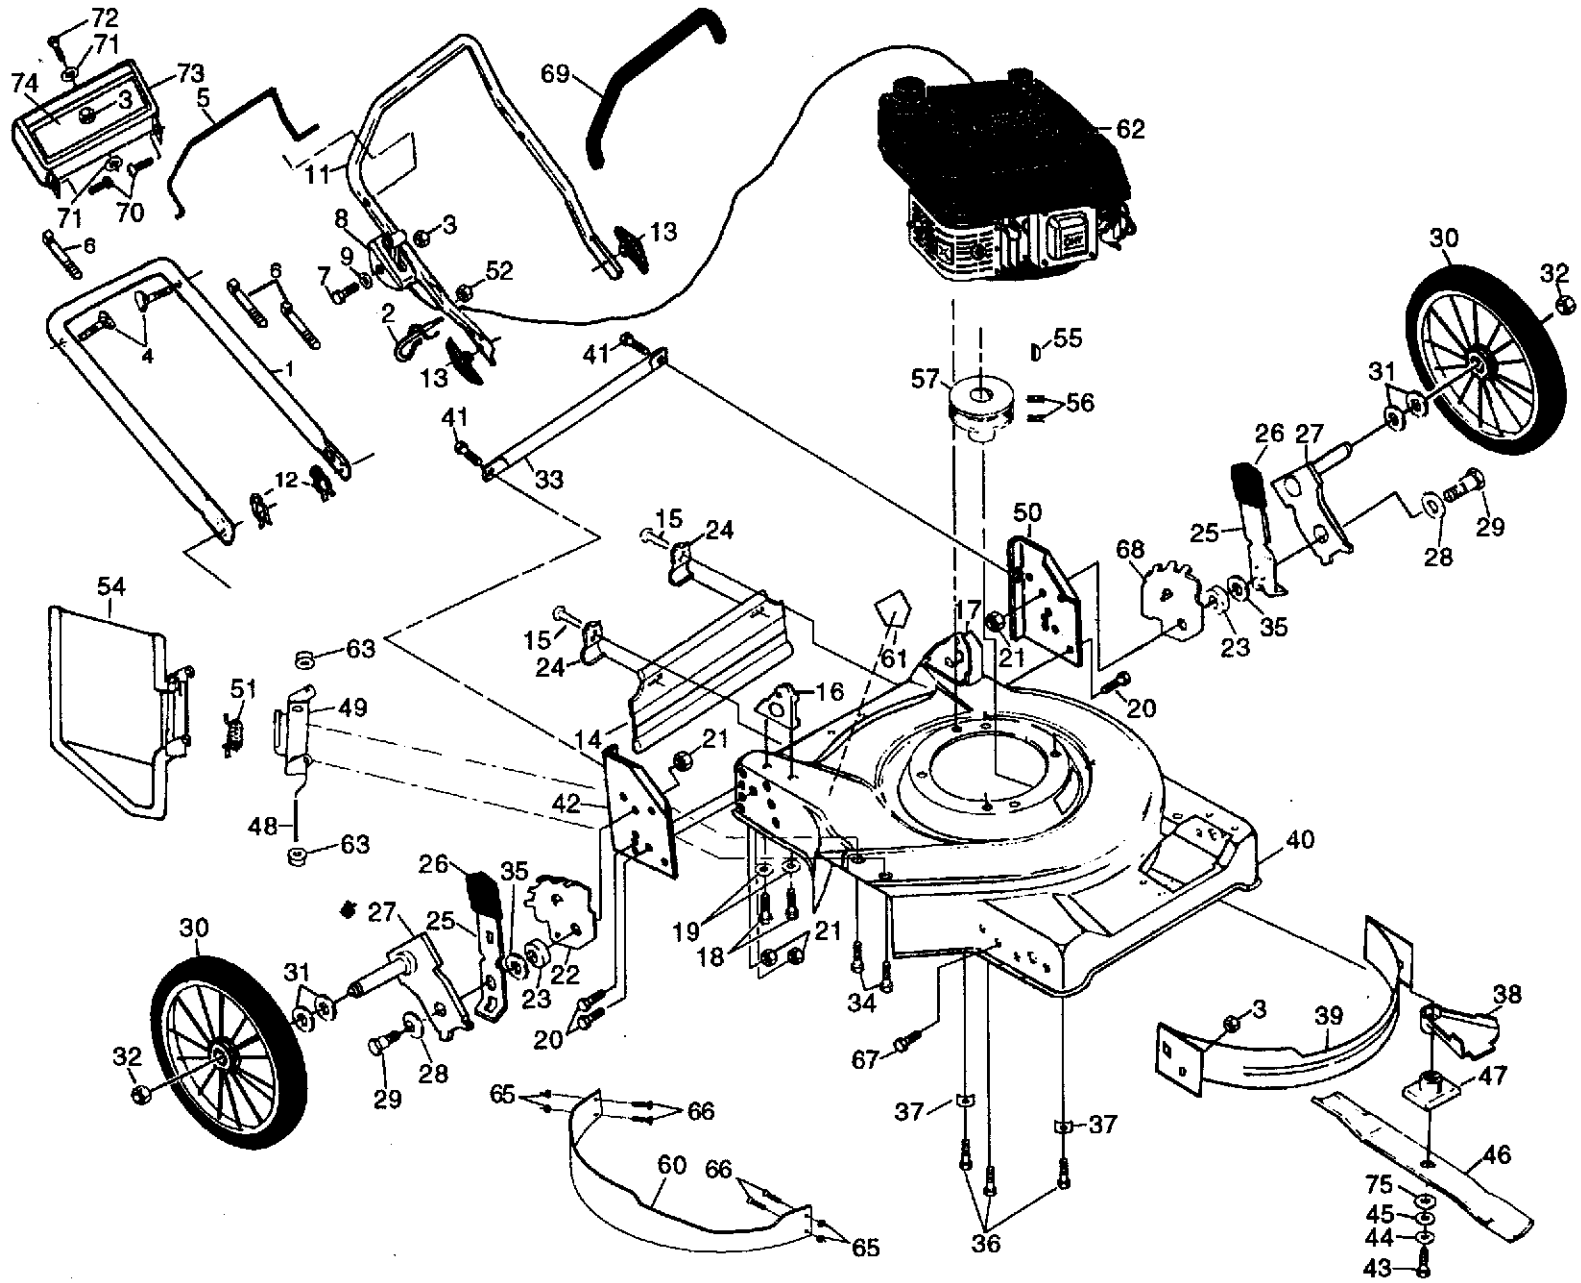

REPAIR PARTS

22" ROTARY LAWN MOWER -- MODEL NUMBER 51cs (H51CSA), PRODUCT NO. 954 06 90-01

REPAIR PARTS

22" ROTARY LAWN MOWER - - MODEL NUMBER 56cs (H56CSA), PRODUCT NO. 954 06 90-01

KEY NO.	PART NO.	DESCRIPTION
1	532125293	Lower Handle
2	532132001	Rope Guide
3	532063601	Locknut 1/4-20
4	532131959	Handle Bolt
5	532131094	Control Bar
6	532066426	Wire Tie
7	532059935	Machine Screw 1/4-20 x 1/4
8	532144313	Throttle Control
9	532085723	Washer
11	532125294	Upper Handle
12	532051793	Hairpin Cotter
13	532136376	Handle Knob
14	532134254	Rear Skirt
15	532750097	Hex Head Screw
16	532140465	Handle Bracket Assembly (Right)
17	532140466	Handle Bracket Assembly (Left)
18	532055187	Screw 5/16-18 x 3/4
19	532059289	Washer
20	874760612	Hex Head Bolt 3/8-16 x 3/4
21	532751592	Locknut 3/8-16
22	532800368	Wheel Adjusting Bracket LF/RR
23	532084920	Spacer
24	532125207	Skirt Bracket
25	532125066	Selector Spring
26	532132800	Selector Knob
27	532125323	Axle Arm Assembly
28	532061651	Spring Washer
29	532142748	Shoulder Bolt 3/8-16
30	532143595	Wheel & Tire Assembly (Rear)
31	532057143	Wave Washer
32	532083923	Nut
33	532107611	Rod Support
34	532851856	Hex Head Thread Rolling Screw w/Sems 1/4-20 x 3
35	532088348	Flat Washer 3/8
36	532850998	Thread Rolling Screw 3/8-16 x 1
37	532125078	Engine Washer
38	532134612	Debris Shield
39	532125337	Front Baffle

KEY NO.	PART NO.	DESCRIPTION
40	532700708	Mower Housing Kit (Includes Key No. 61)
41	532054583	Screw
42	532142837	Wheel Support Bracket R.H.
43	532851084	Hex Head Screw 3/8-24 x 1-3/8 Gr. 8
44	532850263	Helical Washer 3/8
45	532851074	Hardened Washer
46	532134768	22" Blade
47	532144331	Blade Adapter
48	532851854	Hinge Rod
49	532125175	Housing Bracket
50	532142838	Wheel Support Bracket L.H.
51	532851855	Torsion Spring
52	873510400	Locknut 1/4-20
54	532134252	Discharge Guard
55	532087677	Hi-Pro Key
56	532059708	Set Screw
57	532084596	Engine Pulley
60	532125344	Mulcher Baffle
61	532107339	Danger Decal
62	-----	* Engine - Kawasaki - Model No. FC150V
--	8130B0510	* Dual Drive Screw (not shown)
63	532083731	Push Nut
65	532069180	Hex Locknut #10-24
66	874961008	Machine Screw #10-24 x 1/2
67	874100412	Screw
68	532800370	Wheel Adjusting Bracket LR/RF
69	532850724	Foam Grip
70	532036953	Screw
71	532085723	Washer
72	532085436	Screw
73	532800547	Trimplate
74	532750788	Decal
75	532144279	Washer
--	532125033	Rear Baffle (Not Shown)
--	532142044	Owner's Manual (English/French)
--	532700621	Logo Decal (Housing)

Available accessories not included with lawn mower:
-- GCK2200 Grass Catcher

* These parts must be purchased through an authorized Kawasaki Dealer.

www.mymotowerparts.com

For Husqvarna Parts Call 606-678-9623 or 606-561-4983