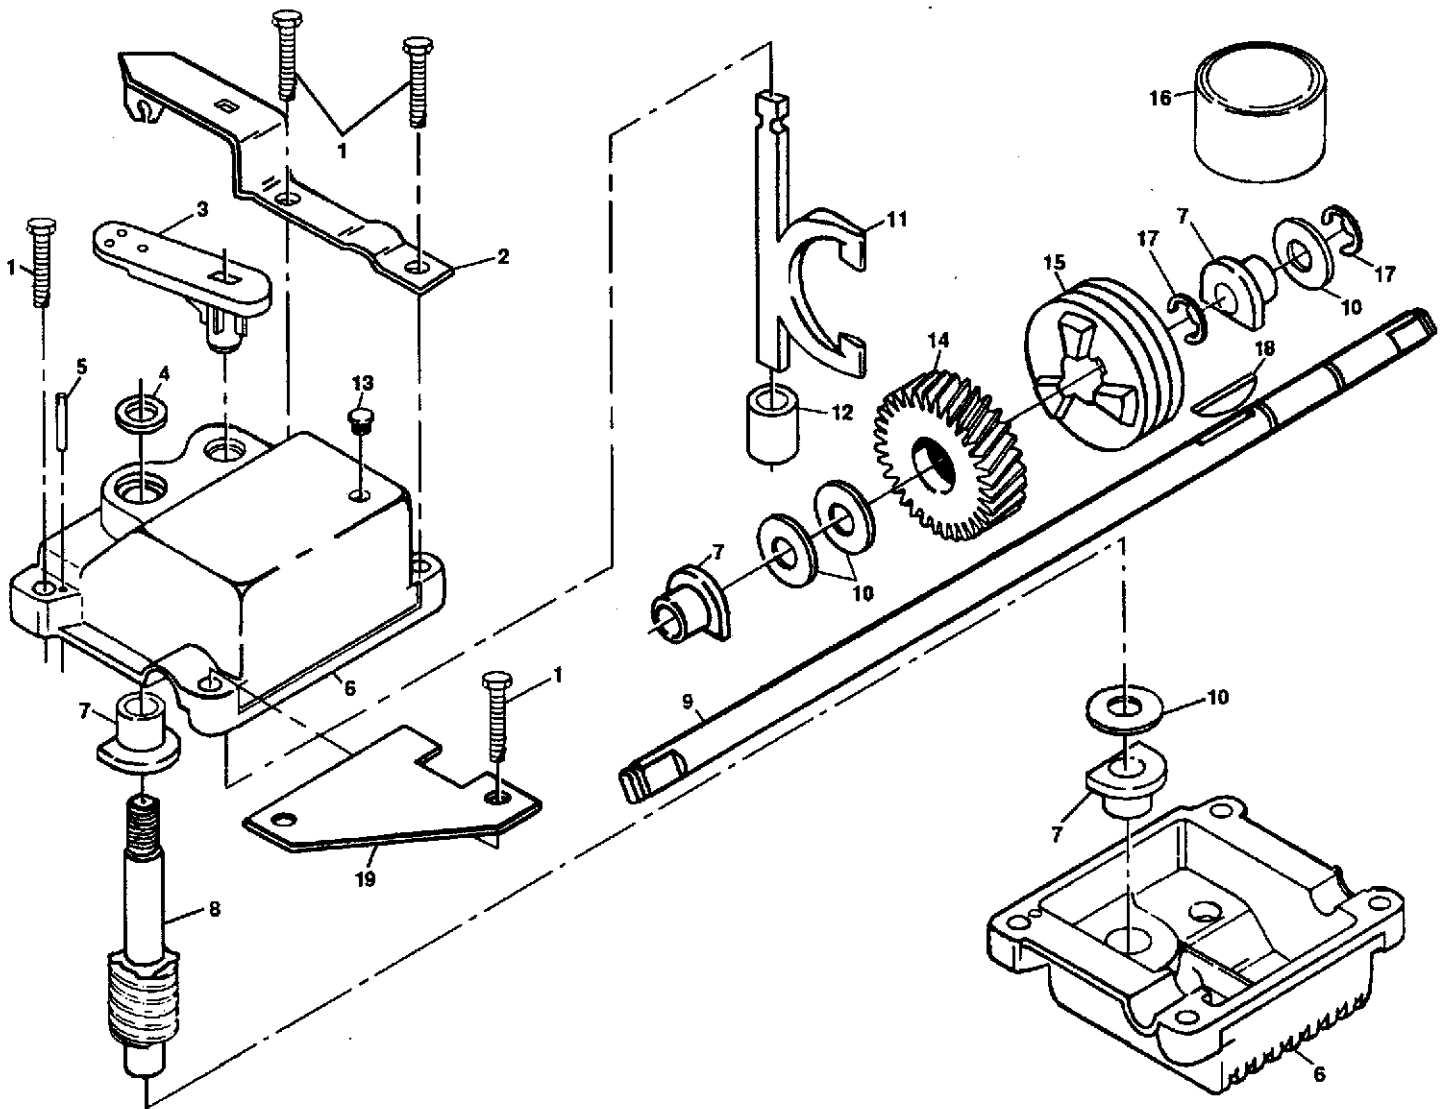

# REPAIR PARTS

22" ROTARY LAWN MOWER - - MODEL NUMBER 56cs (H56CSA), PRODUCT NO. 954 06 90-01

KEY PART NO. NO.	DESCRIPTION	KEY PART NO. NO.	DESCRIPTION		
1	532087930	Clip Guide	18	532132800	Selector Knob
2	532143915	Dual Drive Control	24	532136797	Pan Head Tapping Screw #10-24 x 1-3/4
3	532063601	Locknut #10-24	26	532087866	Pan Head Tapping Screw #10-24 x 2-3/4
4	532085692	Pan Head Machine Screw #10-24 x 2	27	532750097	Hex Washer Head Screw #10-24 x 3/4
5	532137078	V-Belt	28	532700599	Drive Cover
6	532700875	Carriage Bolt 1/4-20 x 2-3/4	31	532132010	Hex Flange Nut
7	532083923	Nut	32	532137052	Drive Pulley
8	532077400	Hubcap	35	532142811	Wheel Adjuster Assembly (Left)
9	532057143	Wave Washer	36	532702510	Gear Case Assembly
11	532143596	Wheel & Tire Assembly	37	532137090	Spring
12	812000058	E-Ring	38	532063601	Hex Locknut 1/4-20
13	532137054	Pinion	40	532075192	Spring
14	532088080	Dust Cover	41	532142810	Wheel Adjuster Assembly (Right)
15	532088118	Felt Washer	55	532086012	Driveshaft Cover
16	532067725	Washer 1/2 x 1-1/2 x .134	--	532142078	Drive Cover Decal

www.mymowerparts.com

For Husqvarna Parts Call 606-678-9623 or 606-561-4983

**22" ROTARY LAWN MOWER -- MODEL NO. 56cs (H56CSA),  
 PRODUCT NO. 954 06 90-01**

**GEAR CASE ASSEMBLY PART NUMBER 532702510**

KEY NO.	PART NO.	DESCRIPTION
1	817490416	Tapping Screw 1/4-20 x 1-1/4
2	532140269	Engagement Bracket
3	532137053	Shifter
4	532057072	Seal
5	532702710	Grooved Pin 1/8 x 5/8
6	532048373	Gear Case Halves Kit (Includes Key Nos. 4, 5, and 7)
7	532077881	Bearing
8	532137051	Worm Shaft
9	532137077	Drive Shaft
10	532057079	Hardened Washer
11	532131484	Clutch Yoke
12	532700343	Bushing