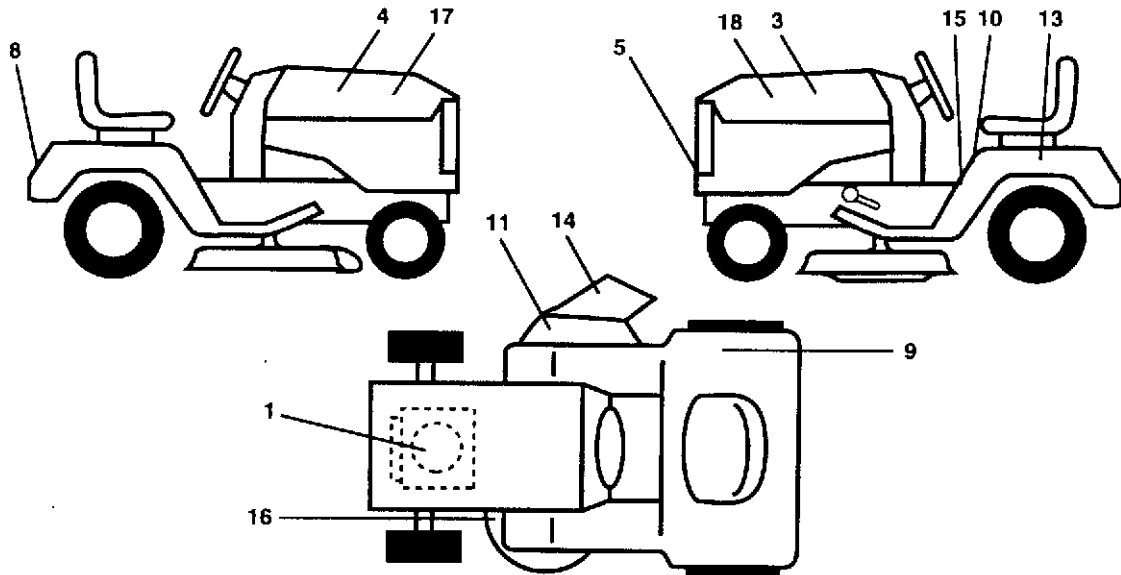

ELECTRICAL

KEY NO.	PART NO.	DESCRIPTION	KEY NO.	PART NO.	DESCRIPTION
1	873510400	Nut, Hex Keps 1/4-20	21	810090400	Washer, Lock 1/4
2	532108423	Assembly, Cable	22	874780408	Bolt, Fin. Hex 1/4-20 UNC x 1/2 Gr. 5
3	532133909	Battery	24	532131563	Cover, Terminal
5	532108236	Bracket, Switch	25	532138406	Solenoid
6	532109553	Switch, Interlock (4-terminal)	26	874760412	Bolt, Hex Hd. 1/4-20 UNC x 3/4
7	532104445	Switch, Interlock (2-terminal)	27	819091016	Washer 9/32 x 5/8 x 16
8	817021008	Screw, Hex Hd. Tap #10-24 x 1/2	28	810040400	Washer, Lock 1/4
9	532140401	Key, Molded	29	532121264	Cap, Battery
10	532123620	Cover, Key Ignition	30	873220400	Nut, Fin. Hex 1/4-20 UNC
11	532140400	Nut, Ignition	31	532004152	Bulb Light
12	532140399	Switch, Ignition	32	532131078	Harness Headlight
14	532124756	Tie, Cable	33	532110712	Switch Light
15	532121305	Switch, Plunger	35	811050600	Washer Lock Ext. Tooth 3/8
16	873510500	Nut, Hex, Keps 5/16-18	36	811150400	Washer Lock Inter. Tooth 1/4
17	532108824	Fuse	37	532140413	Harness Engine
18	532128353	Assembly, Cable	38	532140660	Harness Adapter
19	532140411	Harness, Ignition			
20	873350400	Nut, Hex Jam 1/4-20			

NOTE: All component dimensions given in U.S. inches
1 inch = 25.4 mm

HARDWARE SHOWN LARGER FOR EASIER IDENTIFICATION

REPAIR PARTS

12.5 HP 36" LAWN TRACTOR - MODEL NO. H12536B, PRODUCT NO. 954 00 07-32

DECALS