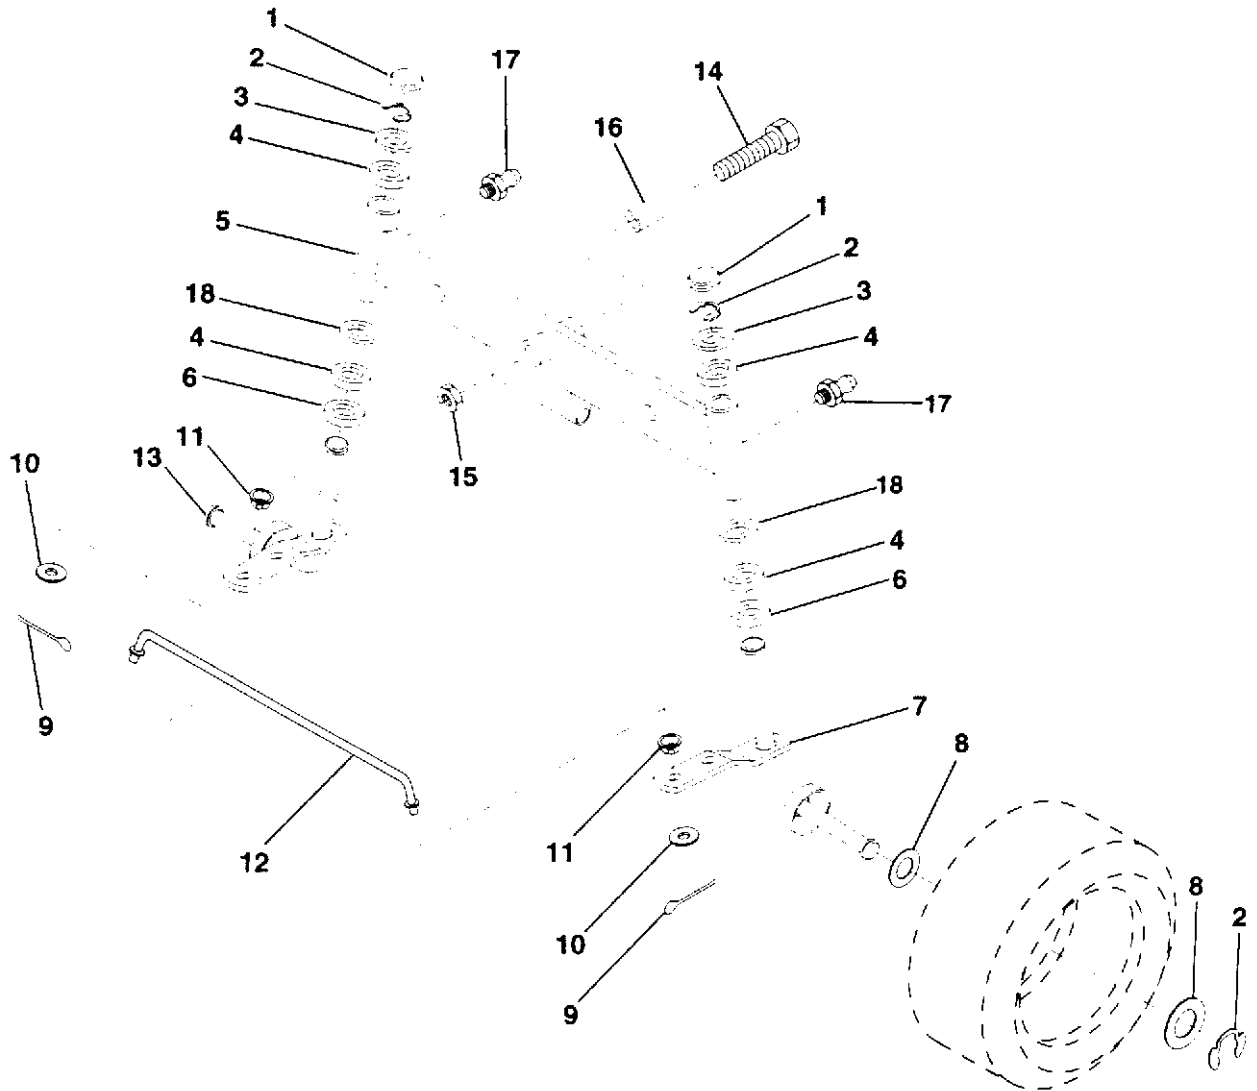

KEY NO.	PART NO.	DESCRIPTION
12	532003720	Spring
13	532126450	Clip, Height Adjustment
14	532126115	Knob, Height Stop
15	532122023	Adjustment, Quadrant Height
16	532124346	Nut, Self-Threading 3/16-18
17	872110404	Bolt, Carriage 1/4-20 x 1/2 Gr. 5
18	532130745	Support Assembly, Dash
19	532134744	Brace, Cross
20	817060408	Screw, Self-Tapping 1/4-20 x 1/2
21	532134014	Plug Dome Black

HARDWARE SHOWN LARGER FOR EASIER IDENTIFICATION

REPAIR PARTS

12.5 HP 36" LAWN TRACTOR - MODEL NO. H12536B, PRODUCT NO. 954 00 07-32
STEERING WHEEL

KEY NO.	PART NO.	DESCRIPTION	KEY NO.	PART NO.	DESCRIPTION
1	532124416	Insert, Wheel, Steering	8	532123651	Shaft, Steering
2	532124701	Nut, Lock 3/8-24 UNF	9	532124210	Clip, Steering
3	819133808	Washer 12/32 x 2-3/8 x 8 Ga.	10	532123438	Bushing, Lower, Steering
4	532124415	Wheel, Steering	11	812000045	Ring, Retaining
5	532127396	Sleeve, Steering	12	819211616	Washer 21/32 x 1 x 16 Ga.
6	817431008	Screw, Hex #10-16 x 1/2 TY-B	13	532104820	Adaptor, Wheel, Steering
7	532102803	Bushing, Steering			

HARDWARE SHOWN LARGER FOR EASIER IDENTIFICATION

REPAIR PARTS

12.5 HP 36" LAWN TRACTOR - MODEL NO. H12536B, PRODUCT NO. 954 00 07-32
FRONT AXLE

KEY NO.	PART NO.	DESCRIPTION	KEY NO.	PART NO.	DESCRIPTION
1	532121232	Cap, Spindle	10	819131316	Washer 13/32 x 13/16 x 16 Ga.
2	812000029	Ring, Clip	11	532126847	Bushing
3	532121748	Washer 25/32 x 1-5/8 x 16 Ga.	12	532130465	Rod, Tie
4	532124937	Bearing Col Strg.	13	532137061	Spindle, L.H. Asm.
5	532140212	Axle, Front	14	874011056	Bolt Hex 5/8-11 x 3-1/2
6	532124931	Bearing, Thrust	15	873901000	Locknut Flange 5/8-11
7	532137062	Spindle, R.H. Asm.	16	532140247	Spacer Bearing
8	532121749	Washer 25/32 x 1-1/4 x 16 Ga.	17	532124836	Fitting Grease
9	876020412	Pin, Cotter 1/8 x 3/4	18	819272016	Washer 27/32 x 1-1/4 x 16 Ga.