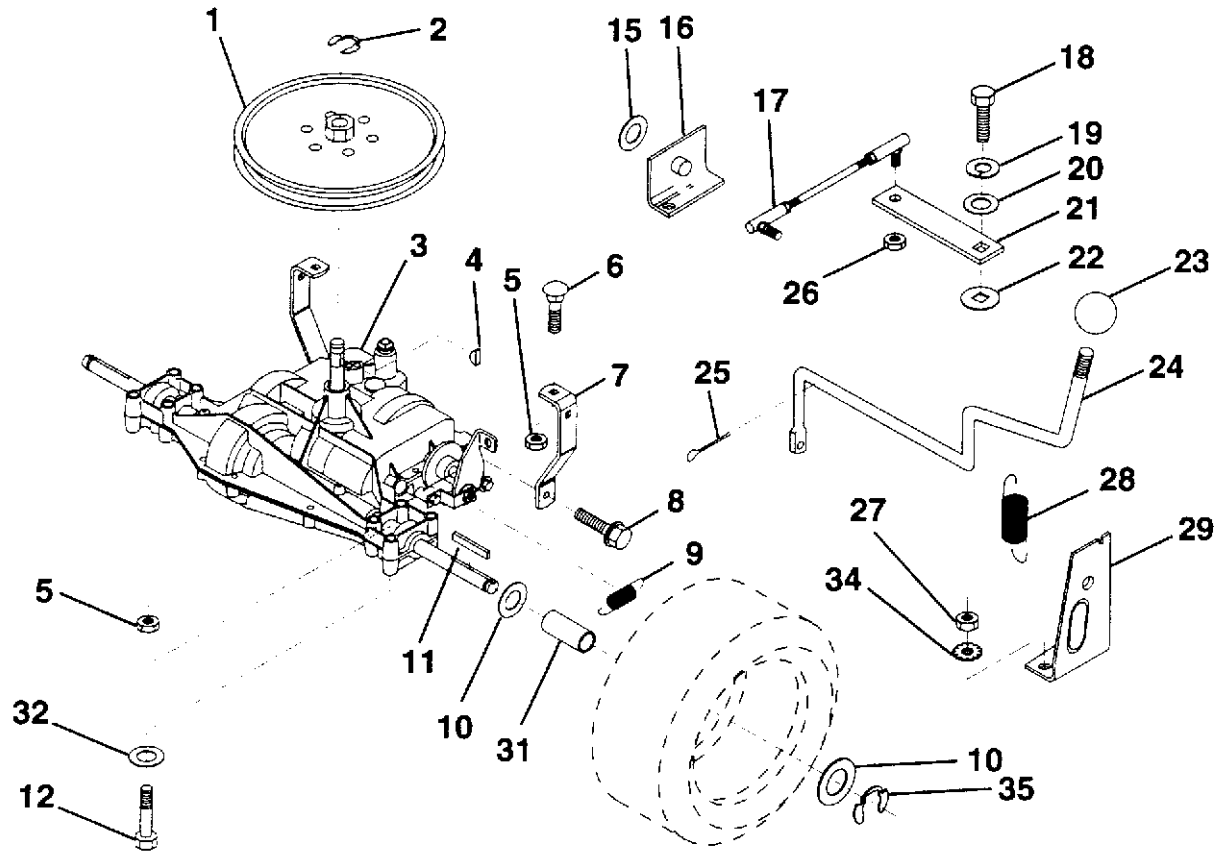

REPAIR PARTS

12.5 HP 36" LAWN TRACTOR - MODEL NO. H12536B, PRODUCT NO. 954 00 07-32
TRANSAXLE

KEY NO.	PART NO.	DESCRIPTION	KEY NO.	PART NO.	DESCRIPTION
1	532123385	Pulley	18	871040412	Bolt, Fin Hex 1/4-28 UNF x 3/4 Gr. 8
2	812000028	Ring, Retainer	19	810040400	Washer, Lock 1/4
3	-----	Transaxle, Peerless 6 Spd. Model No. 930-010	20	819091210	Washer 9/32 x 3/4 x 10 Ga.
4	532125096	Key, Woodruff #9	21	532126292	Arm, Shift
5	873800500	Nut, Crownlock 5/16-18	22	532105701	Washer, Shift Plate
6	872140506	Bolt, Carriage 5/16-18 UNC x 3/4	23	532121274	Knob, Duckhead
7	532123378	Strap, Torque	24	532128215	Rod, Shift
8	817490512	Screw 5/16-18 x 3/4	25	876020416	Pin, Cotter 1/8 x 1
9	532110422	Spring, Brake	26	873810500	Locknut 5/16-24 UNF
10	532121749	Washer 25/32 x 1-1/4 x 16 Ga.	27	873510500	Nut, Keps 5/16-18
11	532123583	Key, Square	28	532128085	Extension, Spring
12	874760540	Bolt, Fin Hex 5/16-18 x 2-1/2	29	532128084	Support Handle Shift RH
15	819171616	Washer 17/32 x 1 x 16 Ga.	31	532137057	Spacer Axle
16	532124600	Support Handle Shift LH	32	819111116	Washer 11/32 x 11/16 x 16 Ga.
17	532126293	Link, Shift	34	811050500	Washer External Tooth 5/16
			35	812000001	E-Ring

HARDWARE SHOWN LARGER FOR EASIER IDENTIFICATION