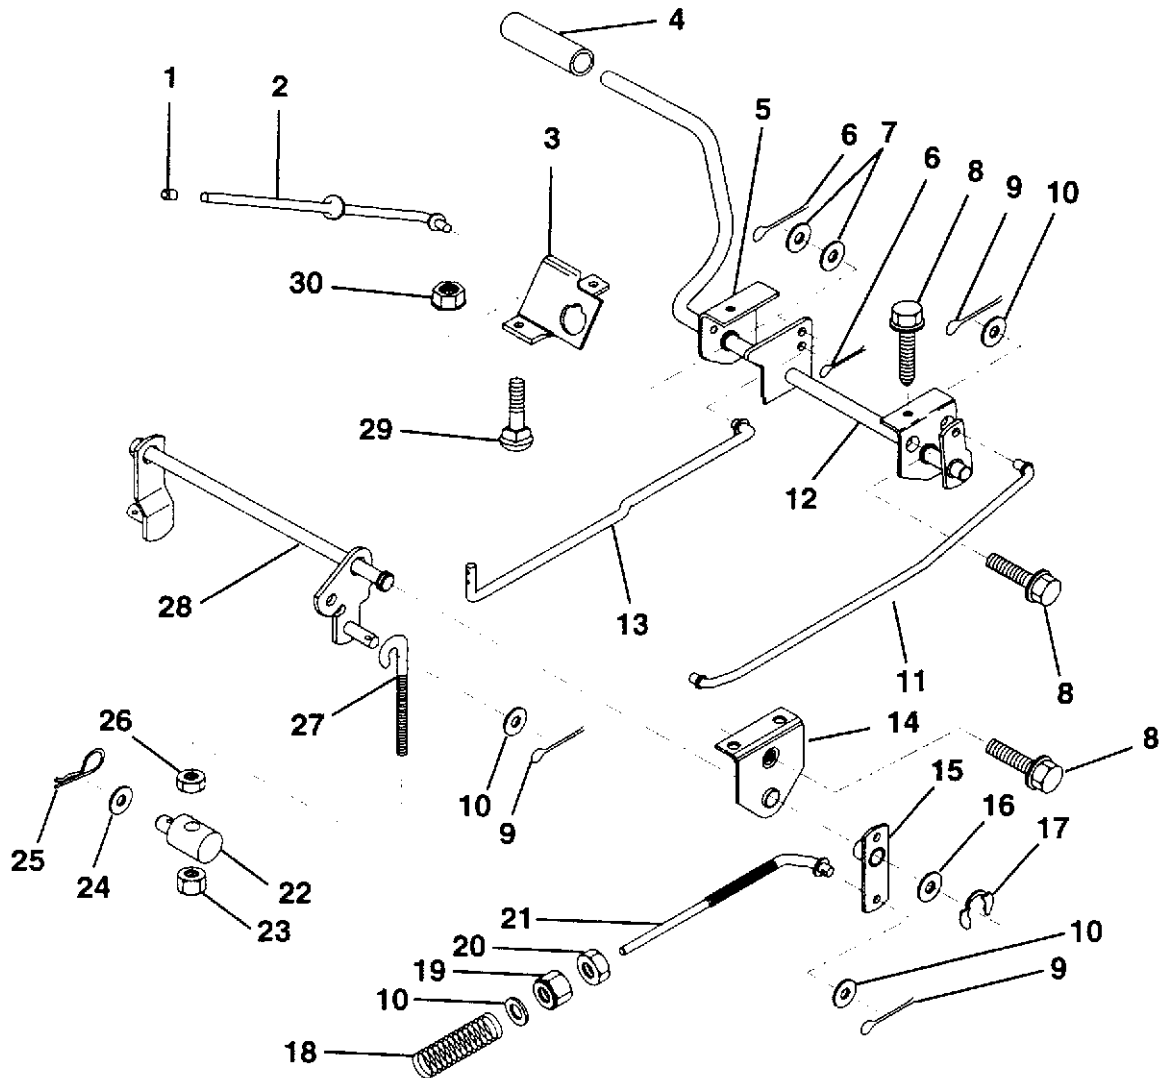

REPAIR PARTS

12.5 HP 36" LAWN TRACTOR - MODEL NO. H12536B, PRODUCT NO. 954 00 07-32

BRAKE / REAR MOWER LIFT ASSEMBLY

KEY NO.	PART NO.	DESCRIPTION	KEY NO.	PART NO.	DESCRIPTION
1	532071673	Cap, Plunger	16	819251816	Washer 25/32 x 1-1/8 x 16 Ga.
2	532123436	Rod, Parking Brake	17	812000034	Ring, Klip
3	532123437	Bracket, Parking Brake	18	532106888	Spring, Brake Rod
4	532008156	Cover, Pedal	19	873350600	Nut, Hex, Jam 3/8-16 UNC
5	532122504	Bracket, Clutch/Brake Pedal, L.H.	20	873800600	Locknut, Hex w/Washer Insert 3/8-16 UNC
6	876020312	Pin, Cotter 3/32 x 3/4	21	532131460	Rod, Rear Brake
7	819131016	Washer 13/32 x 5/8 x 16 Ga.	22	532127378	Trunnion, Lift
8	817490508	Screw, Hex, Thd. Roll. 5/16-18 x 1/2	23	873800600	Nut, Crownlock 3/8-16 UNC
9	876020412	Pin, Cotter 1/8 x 3/4	24	819132012	Washer 13/32 x 1-1/4 x 12 Ga.
10	819131316	Washer 13/32 x 13/16 x 16 Ga.	25	532124961	Spring, Retainer
11	532123543	Rod, Brake Front	26	873930600	Nut, Centerlock 3/8-16 UNC
12	532139933	Assembly, Clutch/Brake Pedal	27	532127369	Link, Threaded
13	532123394	Rod, Clutch	28	532127358	Assembly, Rear Mower Lift
14	532121978	Bracket, Lift, Shaft	29	872110506	Bolt, Carriage 5/16-18 UNC x 3/4
15	532123641	Assembly, Brake, Pivot, Arm	30	873510500	Nut, Keps 5/16-16 UNC

HARDWARE SHOWN LARGER FOR EASIER IDENTIFICATION