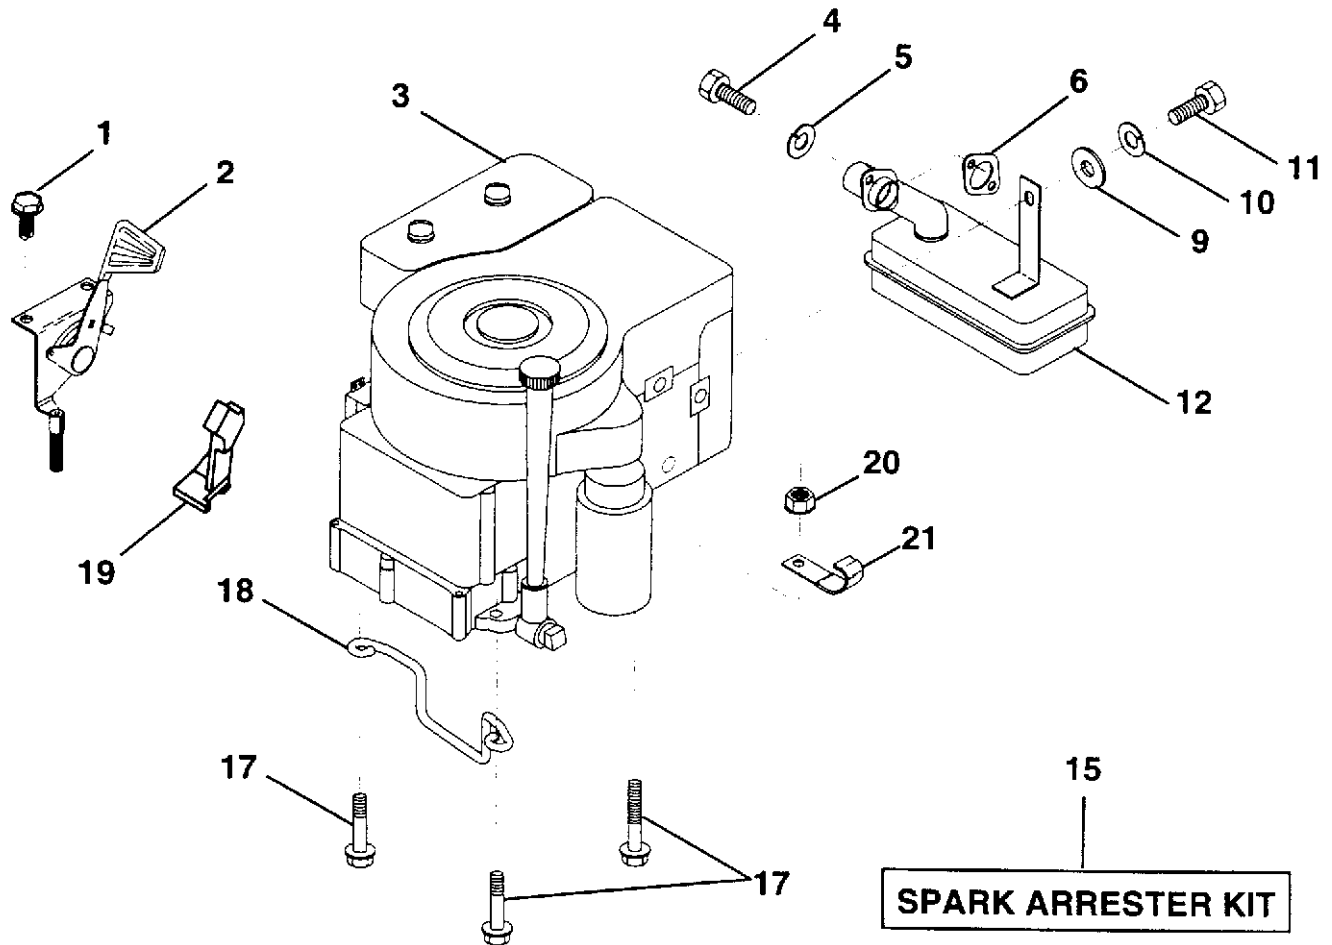

REPAIR PARTS

12.5 HP 36" LAWN TRACTOR - MODEL NO. H12536B, PRODUCT NO. 954 00 07-32
ENGINE

KEY NO.	PART NO.	DESCRIPTION	KEY NO.	PART NO.	DESCRIPTION
1	817060408	Screw, Hex Thd. Cut 1/4-20 x 1/2	11	874760412	1/4
2	532133025	Control, Throttle	12	532137437	Bolt, Hex Fin. 1/4-20 UNC x 3/4
3	-----	Engine, Briggs and Stratton Model No. 286707	15	532137180	Muffler
4	871070512	Screw, Hex, Cap 5/16-18 x 3/4	18	532126636	Arrester, Spark (Optional equipment)
5	810040500	Washer, Lock Heavy Helical Spring 5/16	19	532127951	Keeper, Ground Drive Belt
6	532125593	Gasket, Exhaust	20	873510600	Stop, Throttle
9	819101216	Washer 5/16 x 3/4 x 16	21	532124996	Nut Keps Hex 3/8-16
10	810040400	Washer, Lock Heavy Helical Spring			Clip Line Fuel

HARDWARE SHOWN LARGER FOR EASIER IDENTIFICATION