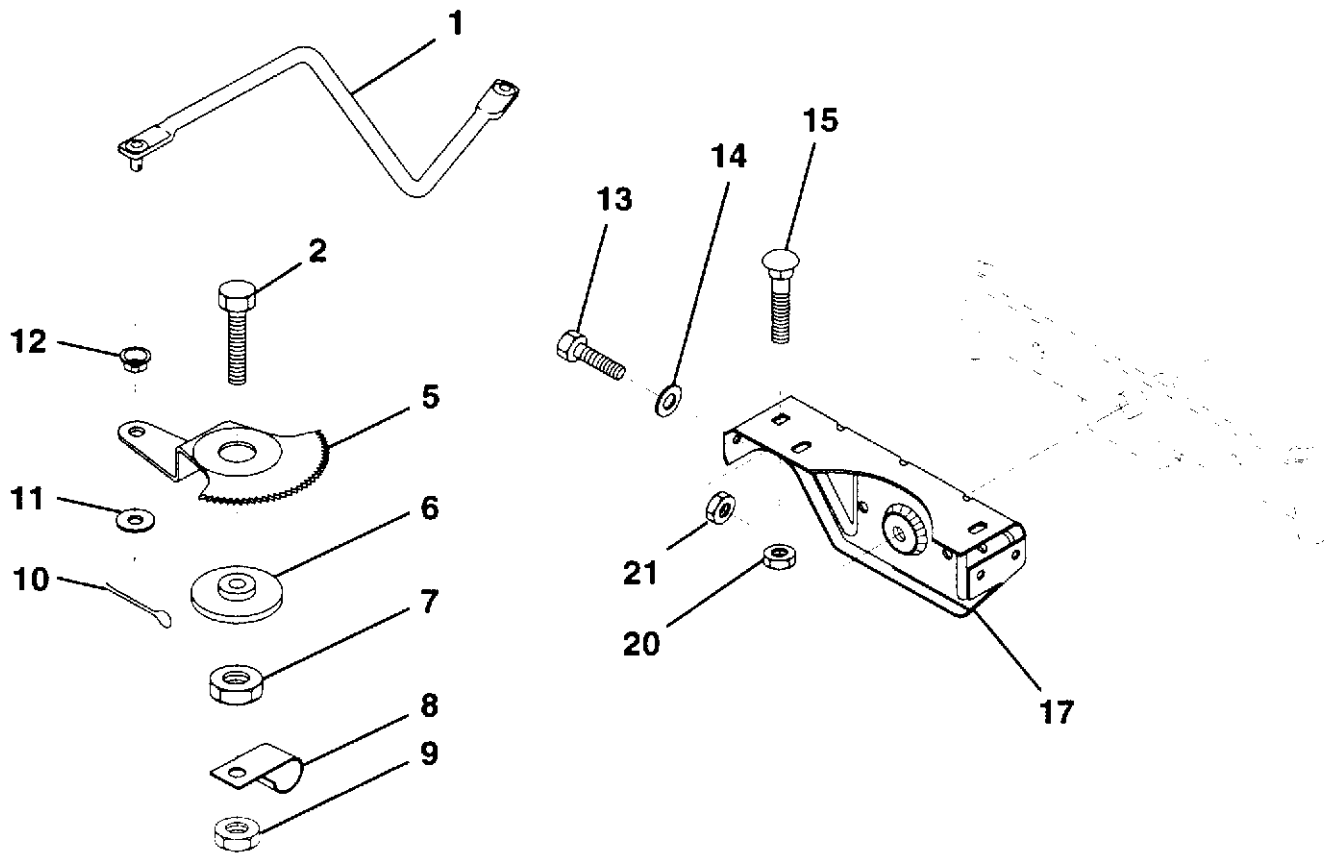

HARDWARE SHOWN LARGER FOR EASIER IDENTIFICATION

REPAIR PARTS

12.5 HP 36" LAWN TRACTOR - MODEL NO. H12536B, PRODUCT NO. 954 00 07-32
SEAT

KEY NO.	PART NO.	DESCRIPTION	KEY NO.	PART NO.	DESCRIPTION
1	872050411	Bolt, Carriage 1/4-20 x 1-3/8	13	532120068	Knob, Seat
2	532127398	Seat	15	819171912	Washer, 17/32 x 1-3/16 x 12 Ga.
4	873800500	Nut, Crownlock 5/16-18	16	532127018	Bolt, Shoulder
5	532139888	Bolt, Shoulder 5/16-18 UNC	18	532123976	Nut, Hex Large Flange Lock
6	532140407	Clip, Insulated	19	532121248	Bushing, Snap
8	874760612	Bolt, Fin Hex 3/8-16 UNC x 3/4	20	532121250	Spring, Compression
9	532140551	Bracket, Pivot Seat	21	532134300	Spacer, Split 28 Id. x .96 Lg.
11	819133210	Washer 12/32 x 2 x 10 Ga.	22	532121246	Bracket, Switch, Mounting
12	873800600	Nut, Crownlock 3/8-16 UNC	23	532140552	Pan, Seat

HARDWARE SHOWN LARGER FOR EASIER IDENTIFICATION

REPAIR PARTS

12.5 HP 36" LAWN TRACTOR - MODEL NO. H12536B, PRODUCT NO. 954 00 07-32
SECTOR GEAR / AXLE SUPPORT

KEY NO.	PART NO.	DESCRIPTION
1	532132566	Link, Drag
2	874780828	Bolt, Fin Hex 1/2-13 x 1-3/4
5	532121926	Gear, Sector
6	532121927	Bushing
7	873030800	Nut, Heavy Hex Top Lock 1/2-13UNC
8	532126472	Clip, Insulated
9	873680800	Nut, Crownlock 3/8-16
10	876020412	Pin, Cotter 1/8 x 3/4

KEY NO.	PART NO.	DESCRIPTION
11	819131316	Washer, 13/32 x 13/16 x 16 Ga.
12	532126847	Bushing
13	874760512	Bolt, Hex Hd. 5/16-18 UNC x 3/4
14	819111416	Washer 11/32 x 7/8 x 16 Ga.
15	872110606	Bolt, Carriage 3/8-16 UNC x 3/4
17	532137096	Support, Front Axle
20	873800600	Nut, Crownlock 3/8-16 UNC
21	873800500	Nut, Crownlock 5/16-18

KEY NO.	PART NO.	DESCRIPTION
12	532003720	Spring
13	532126450	Clip, Height Adjustment
14	532126115	Knob, Height Stop
15	532122023	Adjustment, Quadrant Height
16	532124346	Nut, Self-Threading 3/16-18
17	872110404	Bolt, Carriage 1/4-20 x 1/2 Gr. 5
18	532130745	Support Assembly, Dash
19	532134744	Brace, Cross
20	817060408	Screw, Self-Tapping 1/4-20 x 1/2
21	532134014	Plug Dome Black