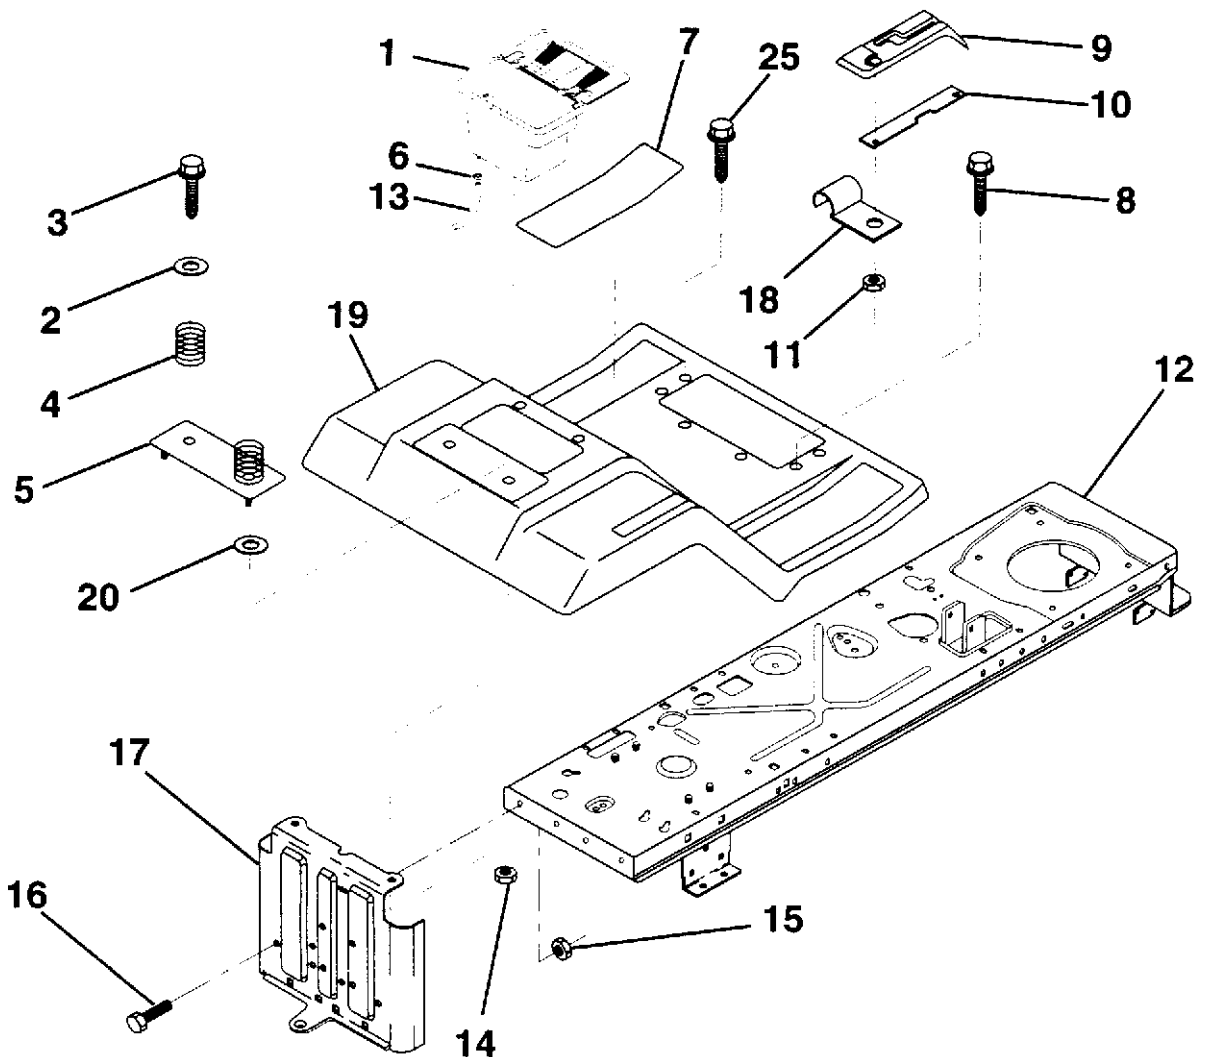

REPAIR PARTS

12.5 HP 36" LAWN TRACTOR - MODEL NO. H12536B, PRODUCT NO. 954 00 07-32
FENDER/CHASSIS

KEY NO.	PART NO.	DESCRIPTION	KEY NO.	PART NO.	DESCRIPTION
1	532129965	Case, Battery	11	532124346	Nut, Self-Threading, Wsh Hd 3/16
2	819132012	Washer 13/32 x 1-1/4 x 12 Ga.	12	532140784	Assembly, Frame
3	817490612	Screw, Hex Wsh. Thrdol. 3/8-16 x 3/4	13	532109238	Tube, Battery Drain
4	532124181	Spring, Compression, Seat	14	873510400	Nut, Keps 1/4-20 UNC
5	532125142	Plate, Asm. Battery	15	873800500	Nut, Crownlock 5/16-18
6	532109596	Clamp, Hose	16	874760512	Bolt, Hex Hd. 5/16-18 UNC x 3/4
7	532126700	Pad, Footrest	17	532127880	Drawbar
8	817490512	Screw, Hex Wsh. Thrdol. 5/16-18 x 3/4	18	532126470	Clip, Insulated
9	532126995	Console, Shift Control	19	532125141	Fender/Footrest
10	532139783	Plate, Shift Lock	20	819091413	Washer 9/32 x 7/8 x 13 Ga.
			25	817490516	Screw Hex Wsh Thrdol 5/16-18 x 1

HARDWARE SHOWN LARGER FOR EASIER IDENTIFICATION