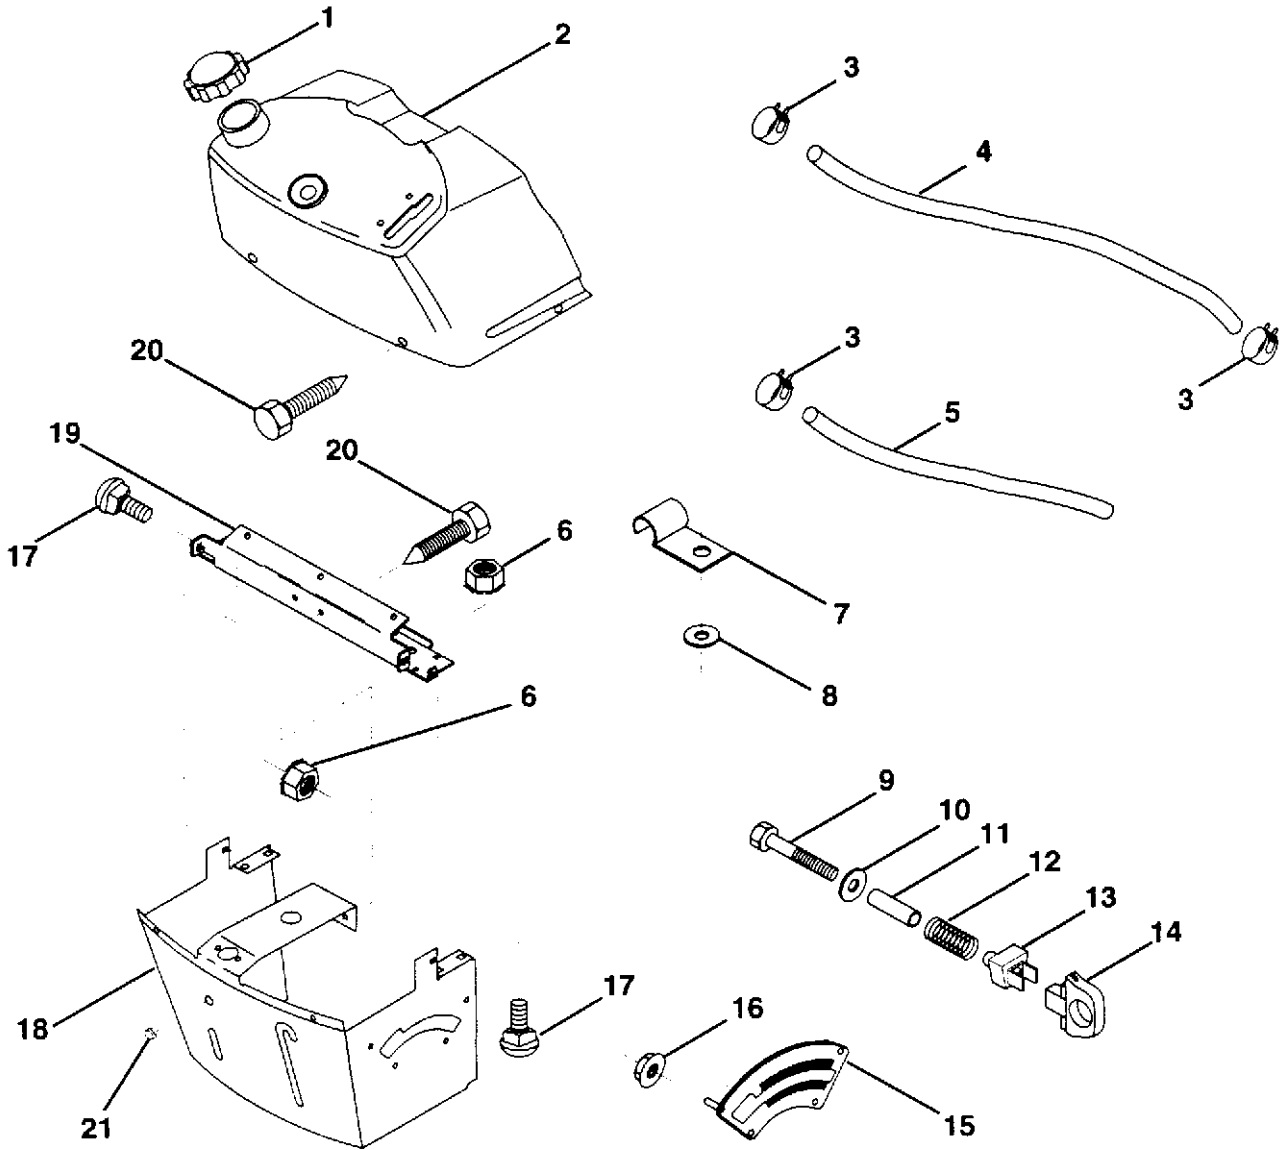

HARDWARE SHOWN LARGER FOR EASIER IDENTIFICATION

REPAIR PARTS

12.5 HP 36" LAWN TRACTOR - MODEL NO. H12536B, PRODUCT NO. 954 00 07-32
SECTOR GEAR / AXLE SUPPORT

KEY NO.	PART NO.	DESCRIPTION
1	532132566	Link, Drag
2	874780828	Bolt, Fin Hex 1/2-13 x 1-3/4
5	532121926	Gear, Sector
6	532121927	Bushing
7	873030800	Nut, Heavy Hex Top Lock 1/2-13UNC
8	532126472	Clip, Insulated
9	873680800	Nut, Crownlock 3/8-16
10	876020412	Pin, Cotter 1/8 x 3/4

KEY NO.	PART NO.	DESCRIPTION
11	819131316	Washer, 13/32 x 13/16 x 16 Ga.
12	532126847	Bushing
13	874760512	Bolt, Hex Hd. 5/16-18 UNC x 3/4
14	819111416	Washer 11/32 x 7/8 x 16 Ga.
15	872110606	Bolt, Carriage 3/8-16 UNC x 3/4
17	532137096	Support, Front Axle
20	873800600	Nut, Crownlock 3/8-16 UNC
21	873800500	Nut, Crownlock 5/16-18

HARDWARE SHOWN LARGER FOR EASIER IDENTIFICATION

REPAIR PARTS

12.5 HP 36" LAWN TRACTOR - MODEL NO. H12536B, PRODUCT NO. 954 00 07-32
DASH

KEY NO.	PART NO.	DESCRIPTION
1	532132735	Cap, Fuel
2	532138395	Assembly, Dash & Fuel Tank
3	532123487	Clamp, Hose
4	532008544	Line, Fuel
5	532008548	Line, Fuel
6	873510400	Nut, Hex, Keps 1/4-20
7	532124996	Clip, Fuel Line
8	819091216	Washer 9/32 x 3/4 x 16 Ga.
9	874760428	Bolt, Hex, Fin 1/4-20 x 1-3/4
10	819091413	Washer 11/32 x 11/16 x 16 Ga.
11	532121249	Spacer, Split

KEY NO.	PART NO.	DESCRIPTION
12	532003720	Spring
13	532126450	Clip, Height Adjustment
14	532126115	Knob, Height Stop
15	532122023	Adjustment, Quadrant Height
16	532124346	Nut, Self-Threading 3/16-18
17	872110404	Bolt, Carriage 1/4-20 x 1/2 Gr. 5
18	532130745	Support Assembly, Dash
19	532134744	Brace, Cross
20	817060408	Screw, Self-Tapping 1/4-20 x 1/2
21	532134014	Plug Dome Black