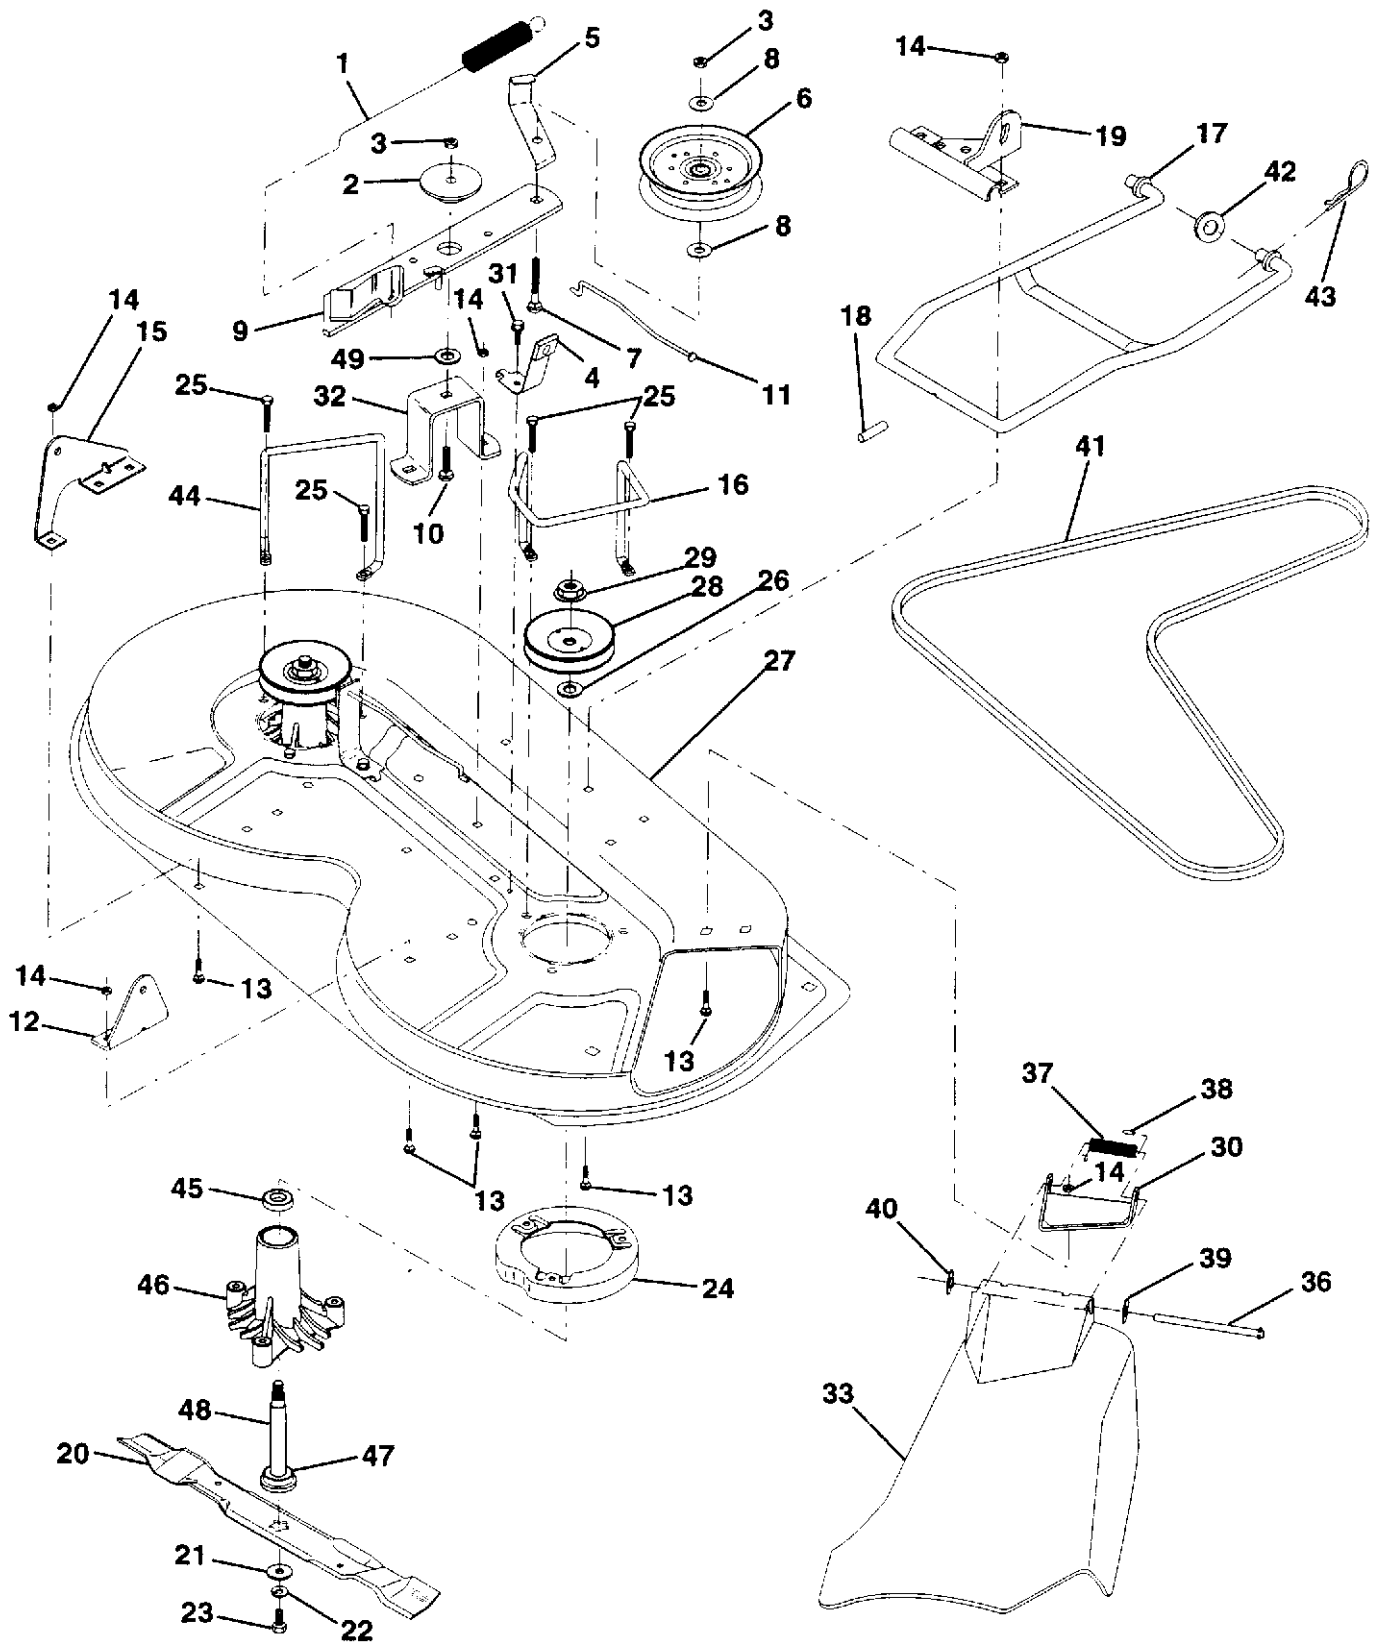

For Husqvarna Parts Call 606-678-9623 or 606-561-4983

REPAIR PARTS

12.5 HP 36" LAWN TRACTOR - MODEL NO. H12536B, PRODUCT NO. 954 00 07-32
MOWER DECK

REPAIR PARTS

12.5 HP 36" LAWN TRACTOR - MODEL NO. H12536B, PRODUCT NO. 954 00 07-32
MOWER DECK

KEY NO.	PART NO.	DESCRIPTION	KEY NO.	PART NO.	DESCRIPTION
1	532140064	Spring, Mower Clutch	27	532129983	Deck Assembly
2	532122052	Spacer, Retainer	28	532129207	Pulley, Mandrell
3	873800600	Nut, Crownlock	29	532137266	Nut, Flangelock 9/16
4	532130840	Brake Asm.	30	532136631	Bracket, Asm. Deflector
5	532131251	Guide, Belt Idler	31	817490508	Screw, Hex Wsh. Thdrol. 5/16-18 x 1/2
6	532121316	Pulley, Flat Idler	32	532122051	Arm, Support Idler Mower
7	872110616	Bolt, Carr. 3/8-16 x 1-3/4 Gr. 5	33	532131560	Deflector
8	819131410	Washer 13/21 x 7/8 x 10 Ga.	36	532121980	Rod, Hinge
9	532140092	Arm Asm., Idler Mower	37	532123713	Spring, Torsion Deflector
10	872110608	Bolt, Carriage 3/8-16 x 1	38	532105304	Cap, Sleeve
11	532130841	Rod, Brake	39	819111016	Washer 11/32 x 5/8 x 16 Ga.
12	532127356	Bracket, Lift R. H. Rear	40	532110452	Pushnut
13	872140505	Bolt, Carriage 5/16-18 x 5/8	41	532131264	V-Belt
14	873800500	Nut, Crownlock 5/16-18	42	819171616	Washer 11/32 x 5/8 16 Ga.
15	532127357	Bracket, Lift L. H. Rear	43	532124660	Retainer, Spring
16	532140093	Keeper, R. H.	44	532140608	Keeper, L. H.
17	532128508	Link, Asm. Mower Stabilizer	45	532110485	Bearing
18	532128511	Pin, Drive	46	532128774	Housing Mandrel Vented
19	532127380	Bracket, Asm. Front	47	532129895	Bearing
20	532140101	Blade, Mulching	48	532137645	Shaft, Mandrel (Includes Key # 47)
21	532140296	Washer, Hard	--	532130794	Mandrel Asm. (Includes Key No.'s 22-23, 26, 29 and 45-48)
22	810030600	Washer, Lock 3/8	--	532140979	Deck, Mower Complete
23	532850857	Bolt 3/8-24 x 1-1/4 Gr. 8	49	532106513	Washer Wear 16 Ga.
24	532140329	Stripper			
25	532138776	Bolt 5/16-18 x 1-1/4			
26	532129963	Washer .150 Thk.			

HARDWARE SHOWN LARGER FOR EASIER IDENTIFICATION