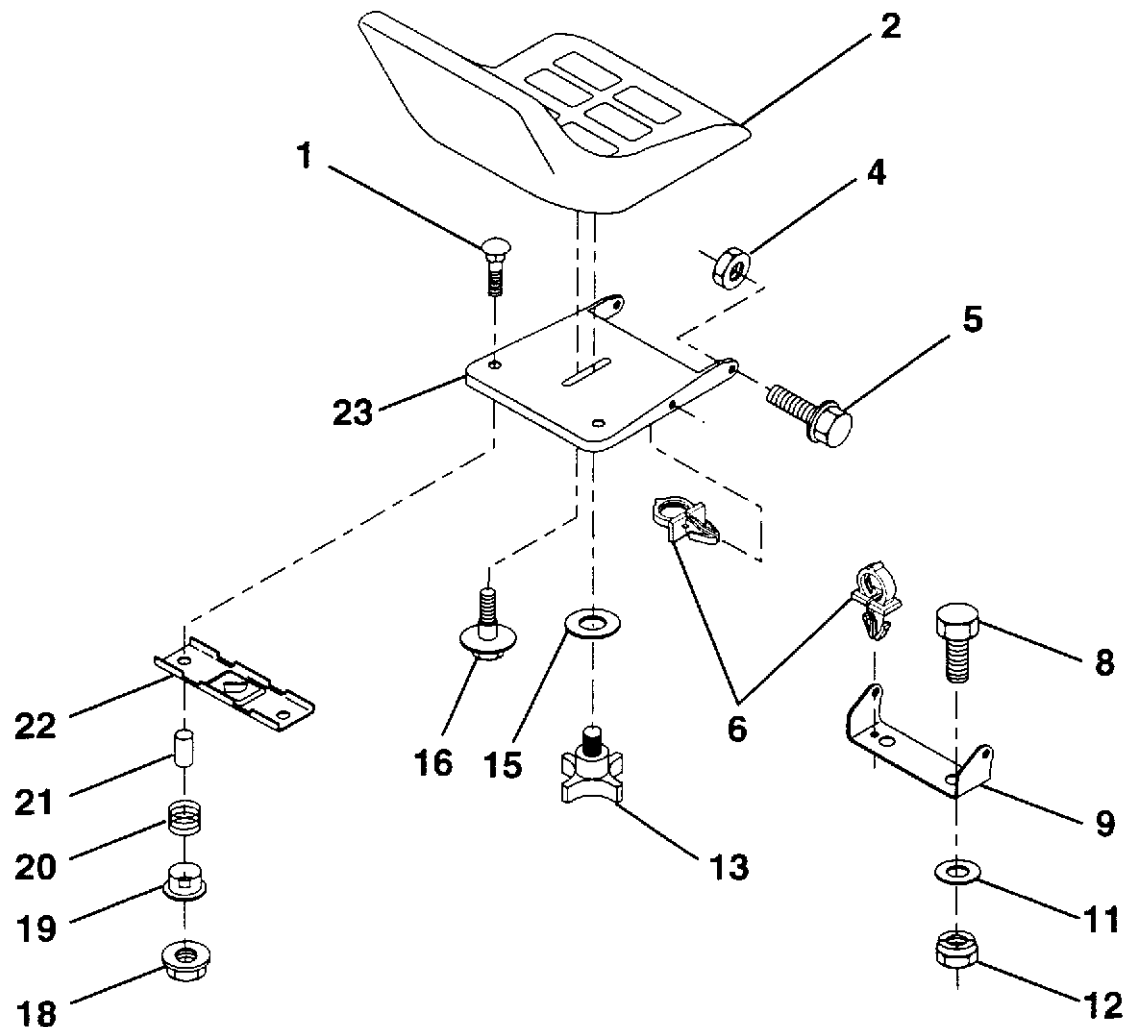

HARDWARE SHOWN LARGER FOR EASIER IDENTIFICATION

REPAIR PARTS

12.5 HP 36" LAWN TRACTOR - MODEL NO. H12536B, PRODUCT NO. 954 00 07-32
SEAT

KEY NO.	PART NO.	DESCRIPTION	KEY NO.	PART NO.	DESCRIPTION
1	872050411	Bolt, Carriage 1/4-20 x 1-3/8	13	532120068	Knob, Seat
2	532127398	Seat	15	819171912	Washer, 17/32 x 1-3/16 x 12 Ga.
4	873800500	Nut, Crownlock 5/16-18	16	532127018	Bolt, Shoulder
5	532139888	Bolt, Shoulder 5/16-18 UNC	18	532123976	Nut, Hex Large Flange Lock
6	532140407	Clip, Insulated	19	532121248	Bushing, Snap
8	874760612	Bolt, Fin Hex 3/8-16 UNC x 3/4	20	532121250	Spring, Compression
9	532140551	Bracket, Pivot Seat	21	532134300	Spacer, Split 28 Id. x .96 Lg.
11	819133210	Washer 12/32 x 2 x 10 Ga.	22	532121246	Bracket, Switch, Mounting
12	873800600	Nut, Crownlock 3/8-16 UNC	23	532140552	Pan, Seat

HARDWARE SHOWN LARGER FOR EASIER IDENTIFICATION

REPAIR PARTS

12.5 HP 36" LAWN TRACTOR - MODEL NO. H12536B, PRODUCT NO. 954 00 07-32
SECTOR GEAR / AXLE SUPPORT

KEY NO.	PART NO.	DESCRIPTION
1	532132566	Link, Drag
2	874780828	Bolt, Fin Hex 1/2-13 x 1-3/4
5	532121926	Gear, Sector
6	532121927	Bushing
7	873030800	Nut, Heavy Hex Top Lock 1/2-13UNC
8	532126472	Clip, Insulated
9	873680800	Nut, Crownlock 3/8-16
10	876020412	Pin, Cotter 1/8 x 3/4

KEY NO.	PART NO.	DESCRIPTION
11	819131316	Washer, 13/32 x 13/16 x 16 Ga.
12	532126847	Bushing
13	874760512	Bolt, Hex Hd. 5/16-18 UNC x 3/4
14	819111416	Washer 11/32 x 7/8 x 16 Ga.
15	872110606	Bolt, Carriage 3/8-16 UNC x 3/4
17	532137096	Support, Front Axle
20	873800600	Nut, Crownlock 3/8-16 UNC
21	873800500	Nut, Crownlock 5/16-18