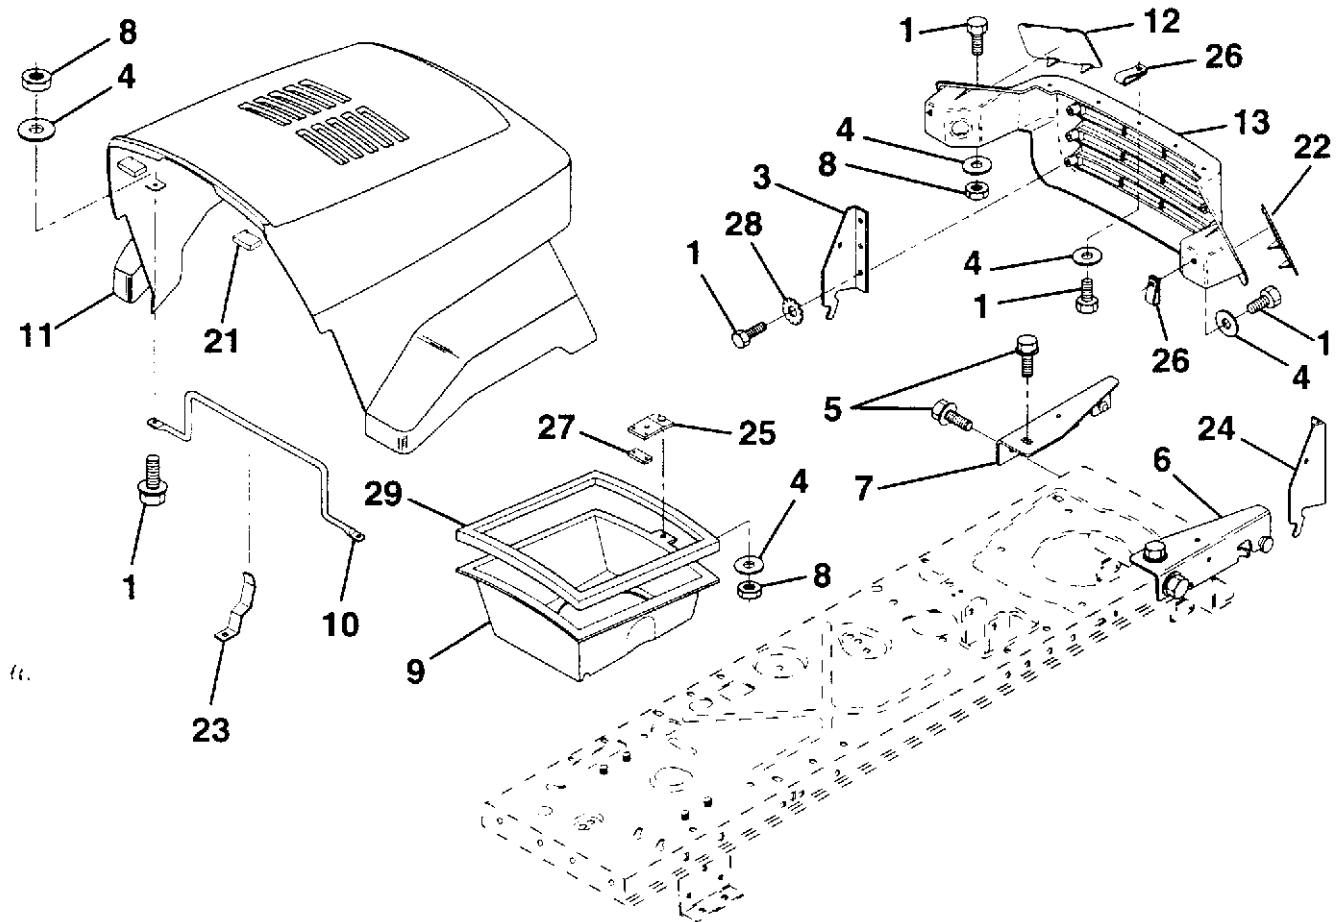

KEY NO.	PART NO.	DESCRIPTION	KEY NO.	PART NO.	DESCRIPTION
1	874780410	Bolt, fin Hex 1/4-20 x 5/8	12	532130986	Lens, LH
3	532128445	Bracket, Pivot Hood LH	13	532130984	Grille
4	819091016	Washer, Flat 1/4	21	532126938	Bumper, Hood
5	817490512	Screw, Thdrol 5/16-18 x 3/4	22	532130985	Lens RH
6	532140051	Bracket, Asm. Pivot Frame RH	23	532139969	Latch, Hood
7	532140050	Bracket, Asm. Pivot Frame LH	24	532128446	Bracket, Pivot Hoof RH
8	873220400	Nut, Fin Hex 1/4-20	25	532131037	Clip, Asm. Duct Air
9	532123840	Duck, Air Hood	26	532052921	Clip, Tinnerman
10	532130850	Brace, Hood	27	532131028	Clip, Tinnerman
11	532140142	Hood	28	811050400	Washer, Lock Ext. Tooth 1/4
			29	532120537	Strip, Foam

KEY NO.	PART NO.	DESCRIPTION
11	819131316	Washer, 13/32 x 13/16 x 16 Ga.
12	532126847	Bushing
13	874760512	Bolt, Hex Hd. 5/16-18 UNC x 3/4
14	819111416	Washer 11/32 x 7/8 x 16 Ga.
15	872110606	Bolt, Carriage 3/8-16 UNC x 3/4
17	532137096	Support, Front Axle
20	873800600	Nut, Crownlock 3/8-16 UNC
21	873800500	Nut, Crownlock 5/16-18

HARDWARE SHOWN LARGER FOR EASIER IDENTIFICATION

REPAIR PARTS

12.5 HP 36" LAWN TRACTOR - MODEL NO. H12536B, PRODUCT NO. 954 00 07-32
DASH

KEY NO.	PART NO.	DESCRIPTION
1	532132735	Cap, Fuel
2	532138395	Assembly, Dash & Fuel Tank
3	532123487	Clamp, Hose
4	532008544	Line, Fuel
5	532008548	Line, Fuel
6	873510400	Nut, Hex, Keps 1/4-20
7	532124996	Clip, Fuel Line
8	819091216	Washer 9/32 x 3/4 x 16 Ga.
9	874760428	Bolt, Hex, Fin 1/4-20 x 1-3/4
10	819091413	Washer 11/32 x 11/16 x 16 Ga.
11	532121249	Spacer, Split