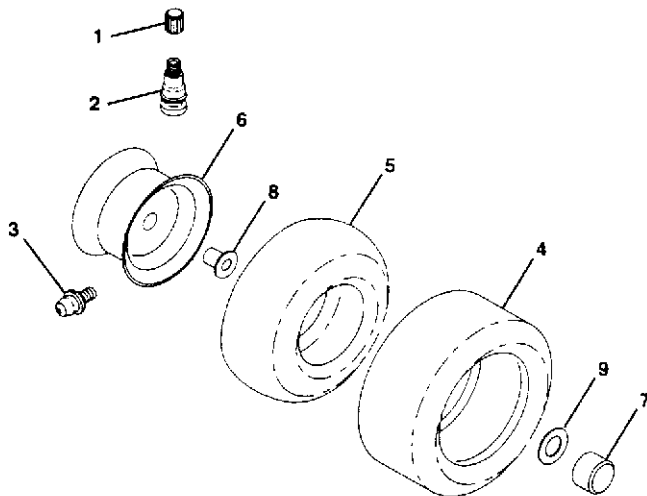

WHEELS & TIRES

KEY NO.	PART NO.	DESCRIPTION
1	532059192	Cap, Valve
2	532065139	Stem, Valve
3	532124957	Fitting, Grease\ (Front Wheels Only)
4	532137422	Tire, Front
4	532132703	Tire, Rear
5	532059904	Tube, Front (Optional Service Items Only)
5	532008134	Tube, Rear (Optional Service Items Only)
6	532140298	Rim, Front
6	532140453	Rim, Rear
7	532104757	Cap, Hub
8	532124959	Bearing Flange
9	532121748	Washer 25/32 x 1-5/8 x 16 Ga.