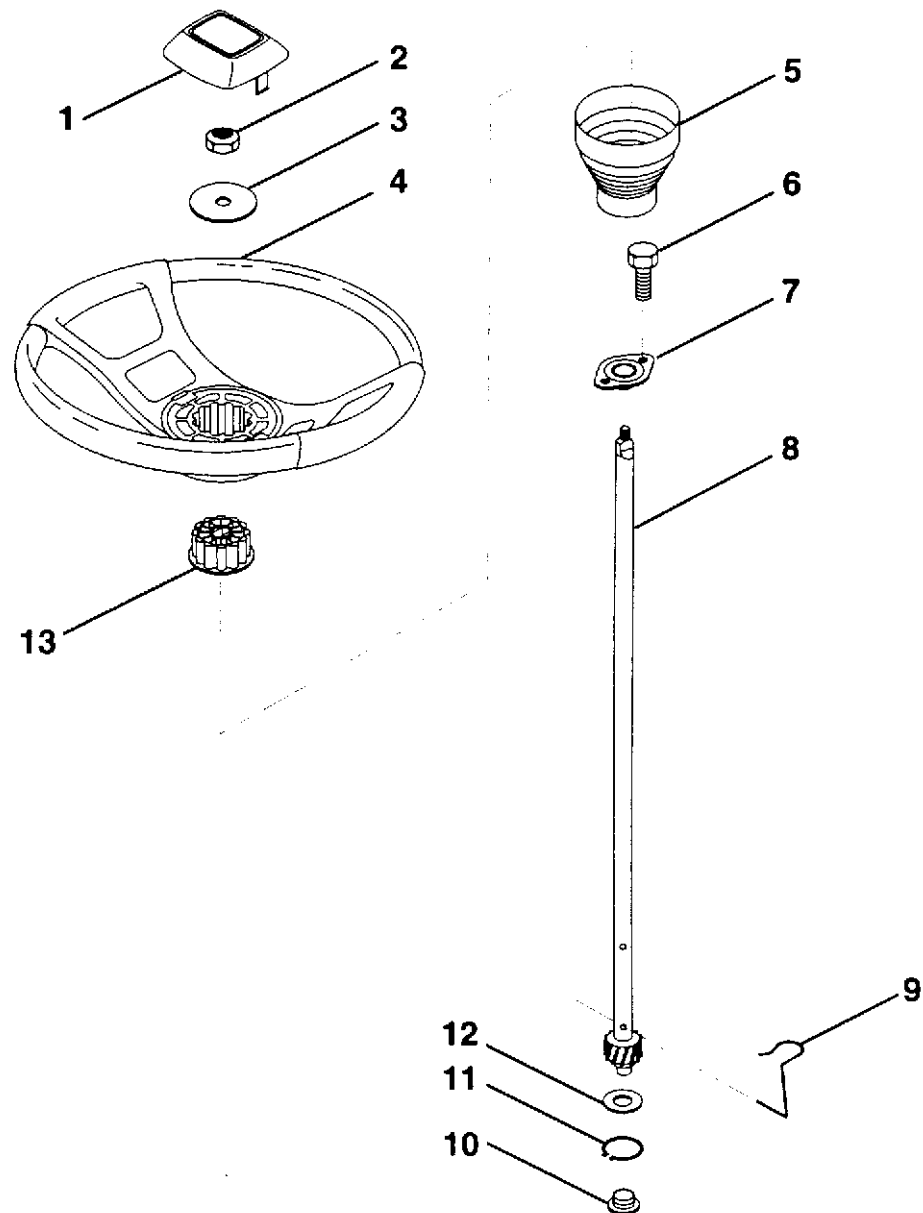

REPAIR PARTS

12.5 HP 36" LAWN TRACTOR - MODEL NO. H12536B, PRODUCT NO. 954 00 07-32
STEERING WHEEL

KEY NO.	PART NO.	DESCRIPTION	KEY NO.	PART NO.	DESCRIPTION
1	532124416	Insert, Wheel, Steering	8	532123651	Shaft, Steering
2	532124701	Nut, Lock 3/8-24 UNF	9	532124210	Clip, Steering
3	819133808	Washer 12/32 x 2-3/8 x 8 Ga.	10	532123438	Bushing, Lower, Steering
4	532124415	Wheel, Steering	11	812000045	Ring, Retaining
5	532127396	Sleeve, Steering	12	819211616	Washer 21/32 x 1 x 16 Ga.
6	817431008	Screw, Hex #10-16 x 1/2 TY-B	13	532104820	Adaptor, Wheel, Steering
7	532102803	Bushing, Steering			

HARDWARE SHOWN LARGER FOR EASIER IDENTIFICATION