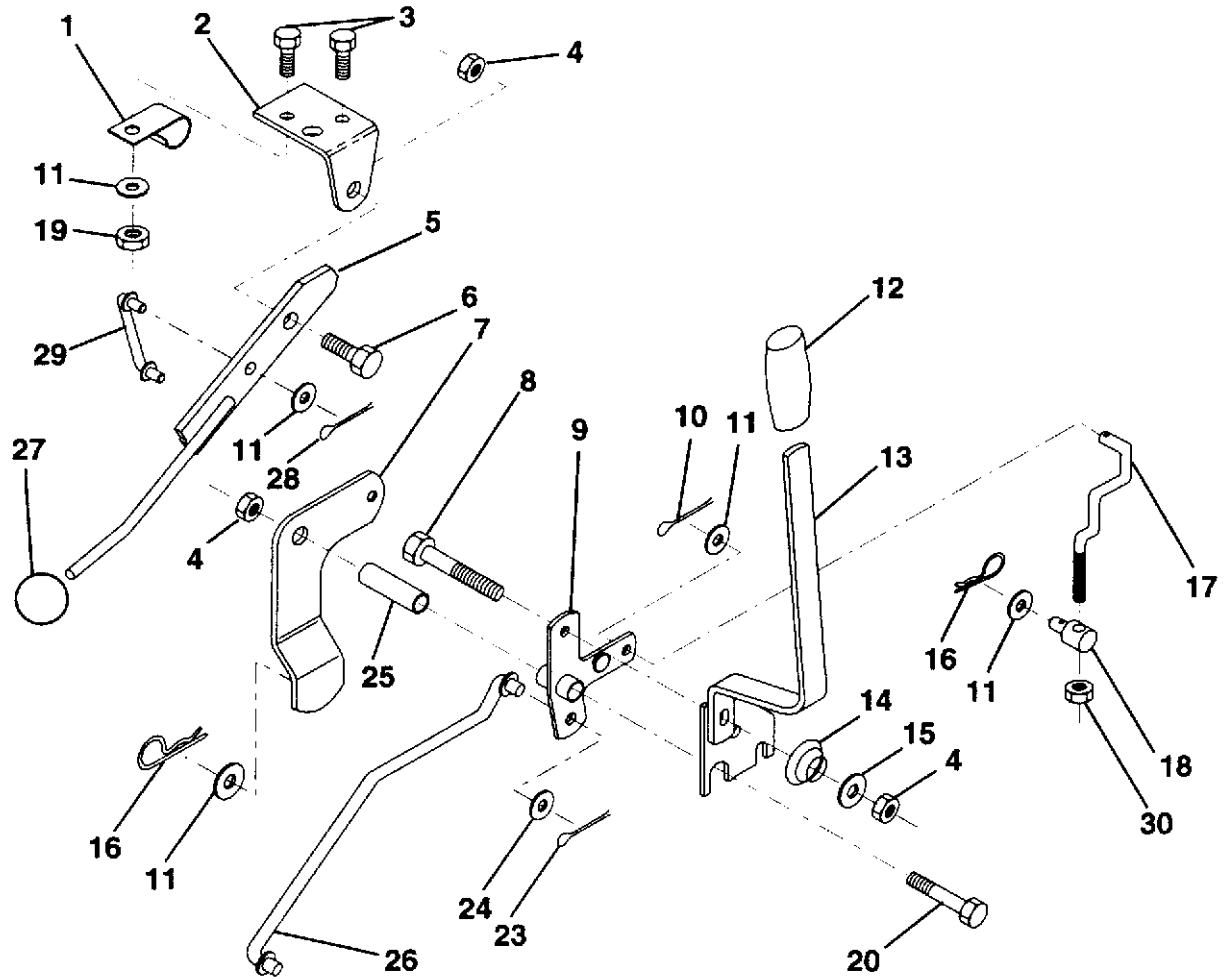

REPAIR PARTS

12.5 HP 36" LAWN TRACTOR - MODEL NO. H12536B, PRODUCT NO. 954 00 07-32
MOWER LIFT LEVER

KEY NO.	PART NO.	DESCRIPTION	KEY NO.	PART NO.	DESCRIPTION
1	532126470	Clip, Insulated	15	819131212	Washer 13/32 x 3/4 x 12 Ga.
2	532122018	Bracket, Mower Clutch	16	532124961	Retainer, Spring
3	874780408	Bolt, Fin. Hex 1/4-20 UNC x 1/2 Gr. 5	17	532127359	Link, Front Lift
4	873800600	Nut, Crownlock 3/8-16 UNC	18	532133205	Trunnion, Threaded 3/8-16
5	532123417	Assembly, Clutch Lever	19	873680400	Nut, Crownlock 1/4-20
6	532106451	Bolt, Shoulder	20	874760644	Bolt, Fin. Hex 3/8-16 UNC x 2-3/4
7	532135371	Assembly, Mower Clutch Arm	23	876020416	Pin, Cotter 1/8 x 1
8	874760636	Bolt, Hex 3/8-16 UNC x 2-1/4	24	819171616	Washer 17/32 x 1 x 16 Ga.
9	532121930	Assembly, Bellcrank Lift	25	532121933	Tube, Spacer
10	876020412	Pin, Cotter 1/8 x 3/4	26	532121934	Rod, Mower Lift
11	819131316	Washer 13/32 x 13/16 x 16 Ga.	27	532121466	Knob
12	532122027	Grip, Handle	28	876020312	Pin, Cotter 3/32 x 3/4
13	532139352	Assembly, Lift Handle	29	532131655	Link, Mower Clutch
14	532123496	Spring, Compression	30	873350600	Nut Hex Jam 3/8-16

HARDWARE SHOWN LARGER FOR EASIER IDENTIFICATION