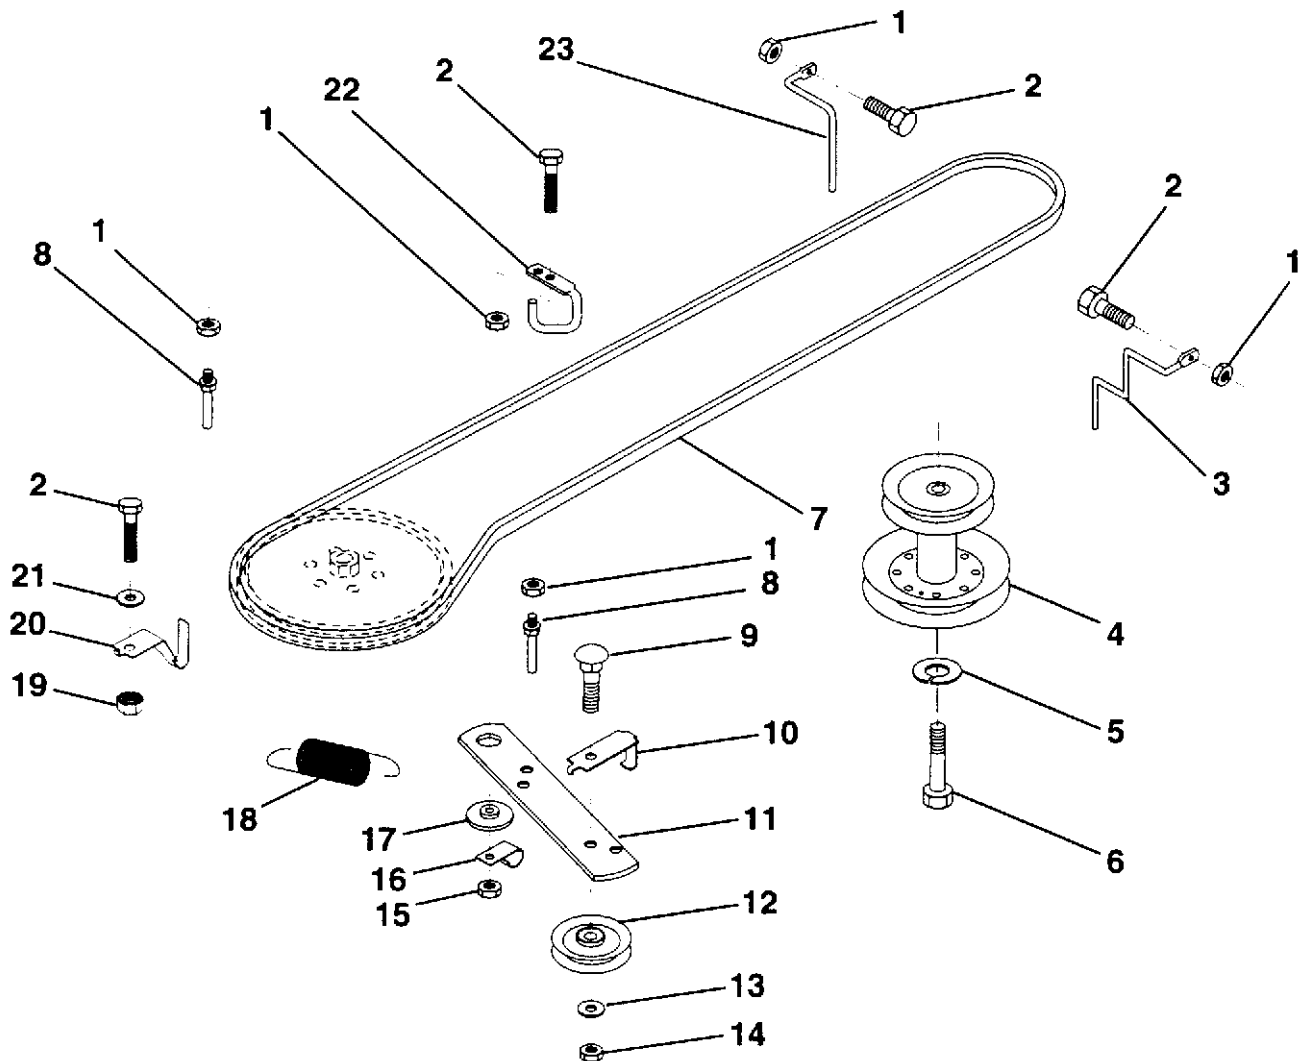

REPAIR PARTS

12.5 HP 36" LAWN TRACTOR - MODEL NO. H12536B, PRODUCT NO. 954 00 07-32
GROUND DRIVE

KEY NO.	PART NO.	DESCRIPTION	KEY NO.	PART NO.	DESCRIPTION
1	873800500	Nut, Crownlock 5/16-18	13	819131316	Washer 13/32 x 13/16 x 16 Ga.
2	874760512	Bolt, Hex Hd 5/16-18 UNC x 3/4	14	873930600	Nut, Centerlock 3/8-16 UNC
3	532131205	Keeper, Mower Drive, R. H.	15	873800600	Nut, Crownlock 3/8-16 UNC
4	532138029	Pulley, Engine	16	532126471	Clip, Insulated
5	810040700	Washer, Lock 7/16	17	532122052	Spacer, Retainer
6	871170744	Bolt Hex 7/16-20 Gr. 5	18	532131459	Spring Extension
7	532126520	Traction, V-Belt Drive	19	873510500	Nut, Keps 5/16-18 UNC
8	532123405	Keeper, T/A Ground Drive Belt	20	532139919	Keeper, T/A Ground Drive Belt
9	872140612	Bolt, Carr. 3/8-16 UNC x 1-1/2	21	819111016	Washer 11/32 x 5/8 x 16 Ga.
10	532123396	Keeper, Belt Ground Drive Idler	22	532123404	Keeper, Frame Ground Drive Belt
11	532123395	Arm, Ground Drive Clutch	23	532131204	Keeper, Mower Drive, L. H.
12	532123674	Idler, Flat			

HARDWARE SHOWN LARGER FOR EASIER IDENTIFICATION