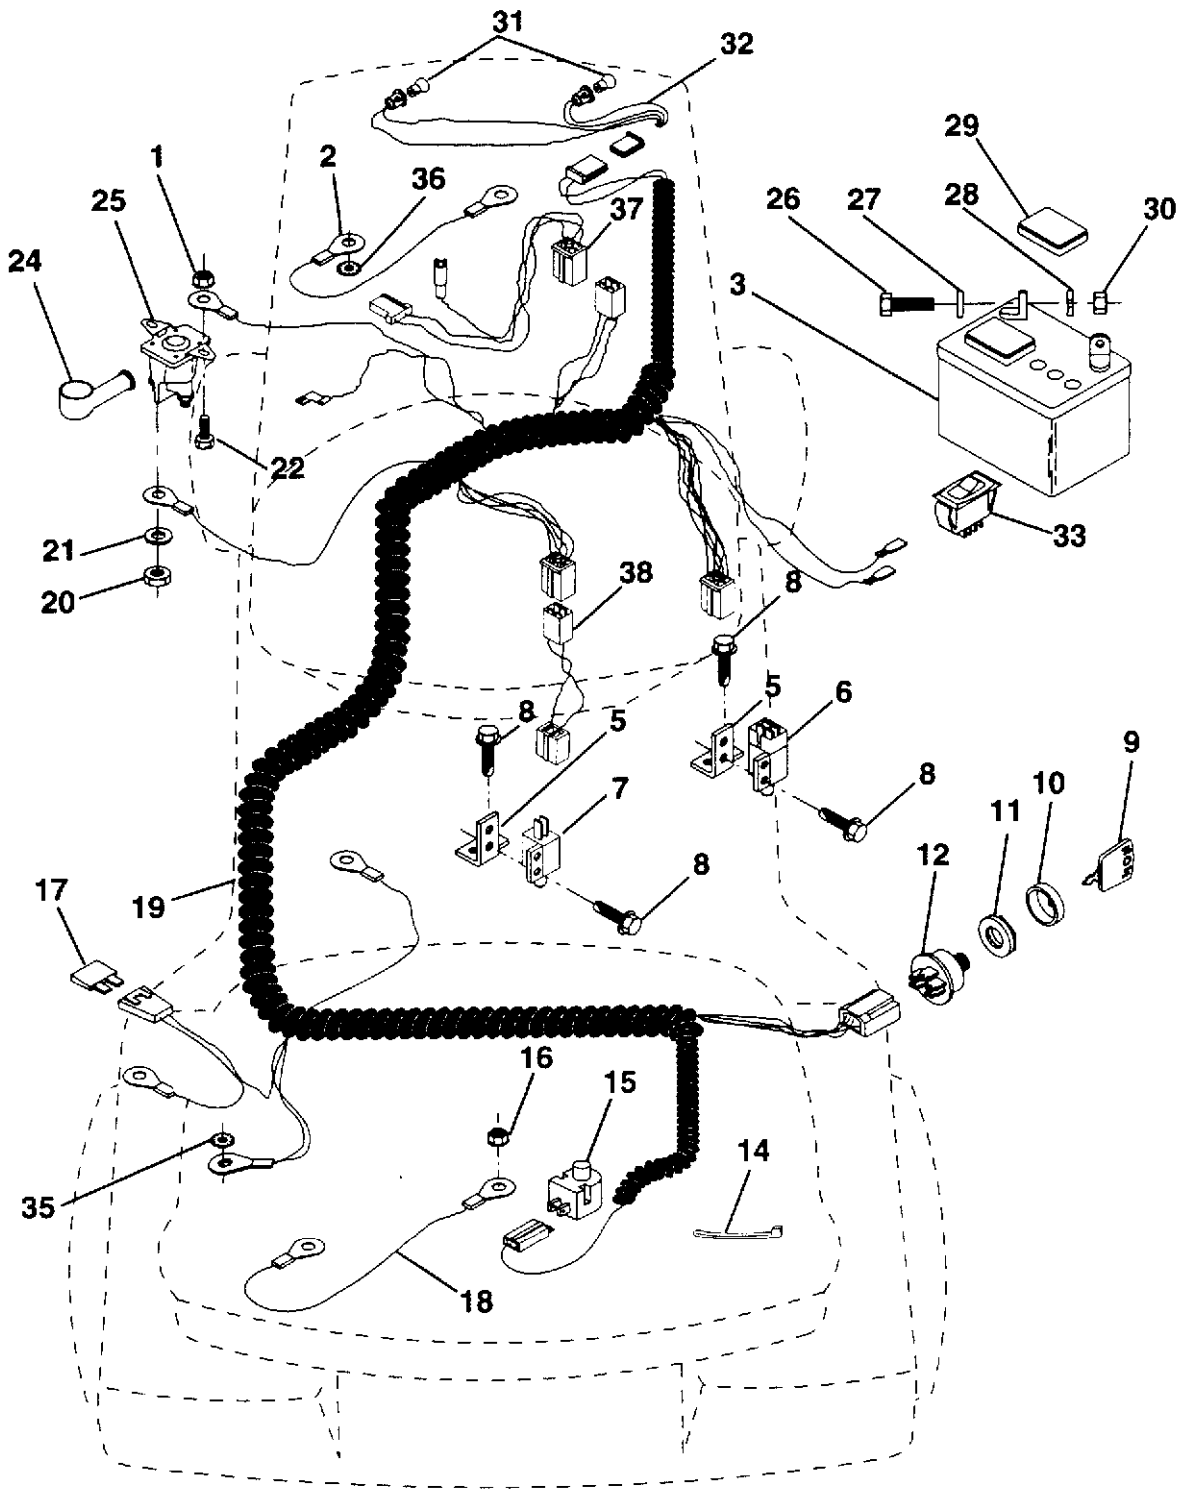

REPAIR PARTS

12.5 HP 36" LAWN TRACTOR - MODEL NO. H12536B, PRODUCT NO. 954 00 07-32
ELECTRICAL

REPAIR PARTS

12.5 HP 36" LAWN TRACTOR - MODEL NO. H12536B, PRODUCT NO. 954 00 07-32

ELECTRICAL

KEY NO.	PART NO.	DESCRIPTION	KEY NO.	PART NO.	DESCRIPTION
1	873510400	Nut, Hex Keps 1/4-20	21	810090400	Washer, Lock 1/4
2	532108423	Assembly, Cable	22	874780408	Bolt, Fin. Hex 1/4-20 UNC x 1/2 Gr. 5
3	532133909	Battery	24	532131563	Cover, Terminal
5	532108236	Bracket, Switch	25	532138406	Solenoid
6	532109553	Switch, Interlock (4-terminal)	26	874760412	Bolt, Hex Hd. 1/4-20 UNC x 3/4
7	532104445	Switch, Interlock (2-terminal)	27	819091016	Washer 9/32 x 5/8 x 16
8	817021008	Screw, Hex Hd. Tap #10-24 x 1/2	28	810040400	Washer, Lock 1/4
9	532140401	Key, Molded	29	532121264	Cap, Battery
10	532123620	Cover, Key Ignition	30	873220400	Nut, Fin. Hex 1/4-20 UNC
11	532140400	Nut, Ignition	31	532004152	Bulb Light
12	532140399	Switch, Ignition	32	532131078	Harness Headlight
14	532124756	Tie, Cable	33	532110712	Switch Light
15	532121305	Switch, Plunger	35	811050600	Washer Lock Ext. Tooth 3/8
16	873510500	Nut, Hex, Keps 5/16-18	36	811150400	Washer Lock Inter. Tooth 1/4
17	532108824	Fuse	37	532140413	Harness Engine
18	532128353	Assembly, Cable	38	532140660	Harness Adapter
19	532140411	Harness, Ignition			
20	873350400	Nut, Hex Jam 1/4-20			

NOTE: All component dimensions given in U.S. inches
1 inch = 25.4 mm

HARDWARE SHOWN LARGER FOR EASIER IDENTIFICATION