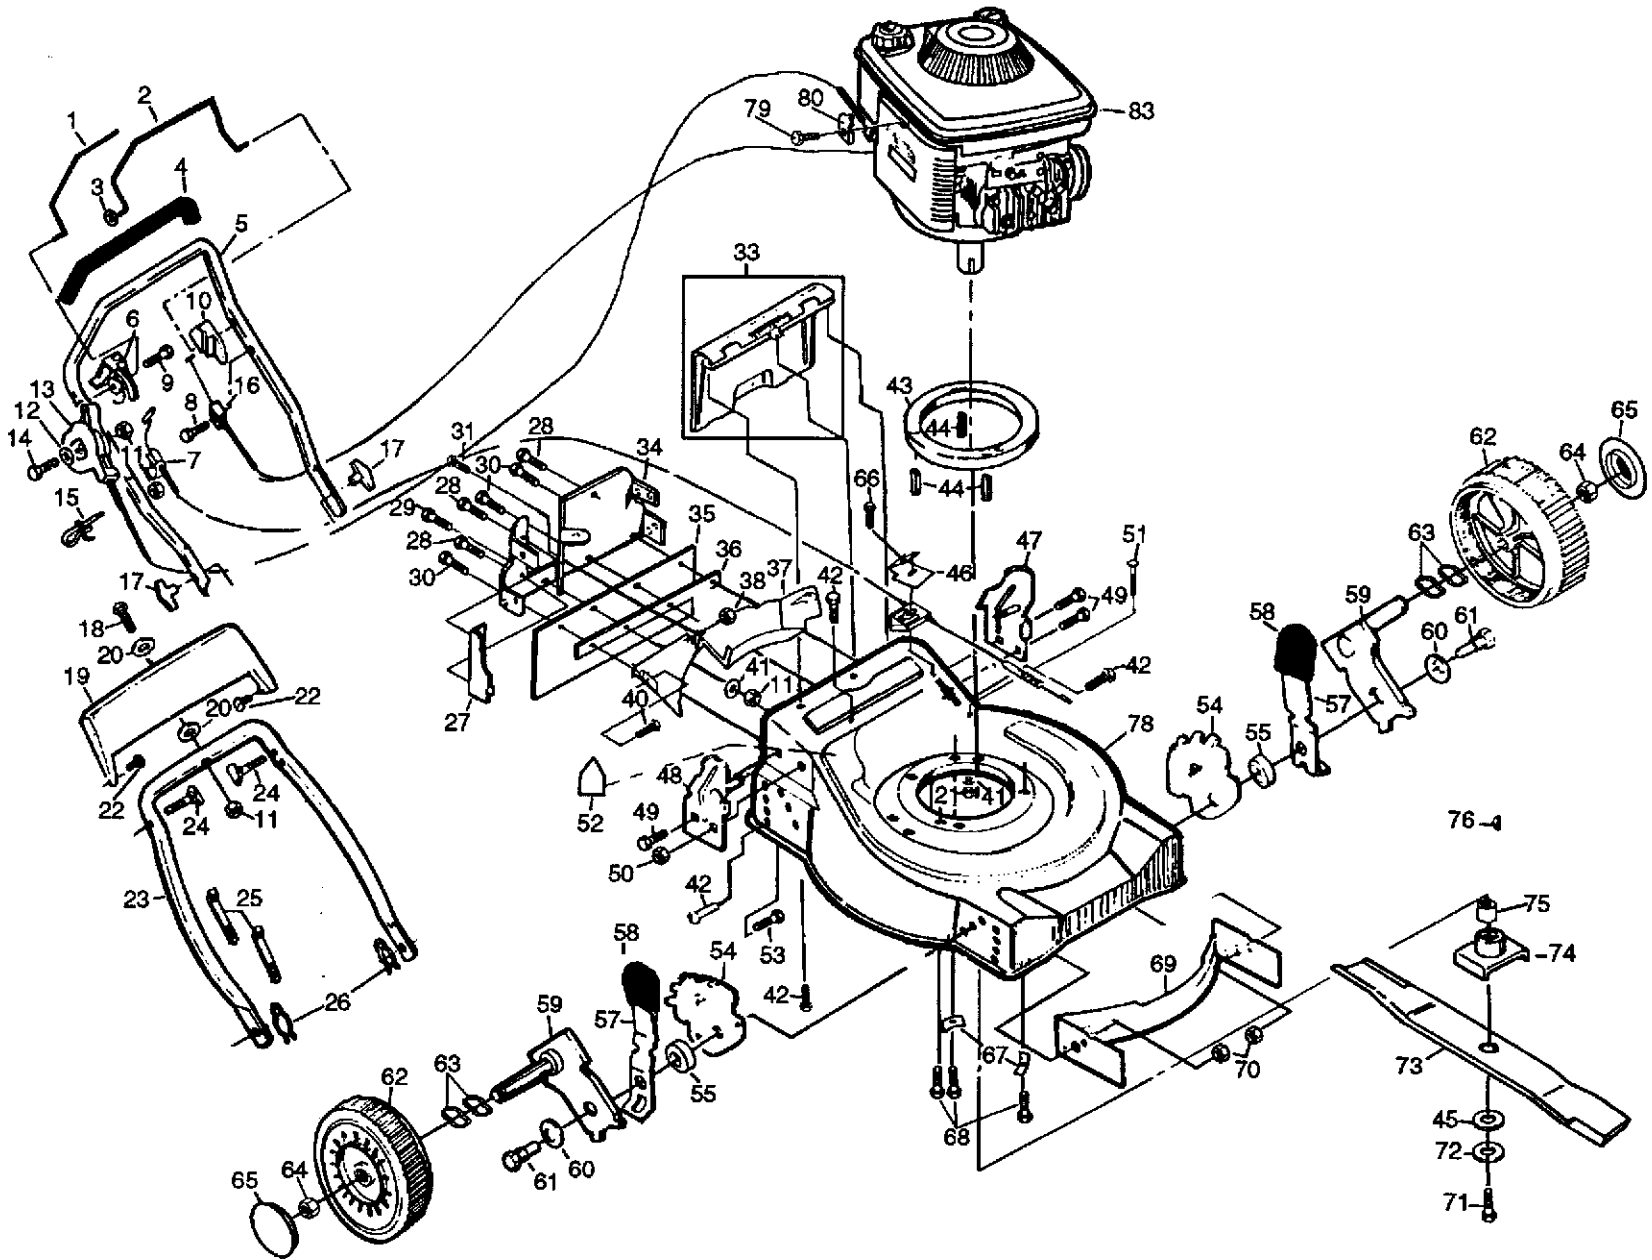

REPAIR PARTS

22" ROTARY LAWN MOWER - - MODEL NO. 56srq, PRODUCT NO. 954 05 50-11 (H56SRQB)

2

REPAIR PARTS

22" ROTARY LAWN MOWER - - MODEL NO. 56srq, PRODUCT NO. 954 05 50-11 (H56SRQB)

KEY NO.	PART NO.	DESCRIPTION	KEY NO.	PART NO.	DESCRIPTION
1	532850839	Drive Bar	45	532851074	Washer
2	532131100	Engine Control Bar	46	532750346	Bracket Cover
3	532050806	Flat Washer	47	532125186	Handle Bracket Assembly (Left)
4	532850724	Handle Grip	48	532125187	Handle Bracket Assembly (Right)
5	532125295	Upper Handle	49	532055187	Thread Cutting Screw 5/16-18 x 3/4
6	532850042	Drive Control Actuator	50	532063124	Locknut 5/16-18
7	532133055	Drive Cable Assembly	51	532053830	Carriage Bolt 1/4-20 x 1/2
8	532085768	Thread Rolling Screw #10-24 x 3/4	52	532107339	Danger Decal
9	532851552	Self-tapping Screw #10-24 x 5/8	53	872070505	Carriage Bolt 5/16-18 x 5/8
10	532850041	Zone Control Actuator	54	532850904	Wheel Adjusting Bracket
11	532063601	Locknut 1/4-20	55	532084920	Spacer
12	532085723	Washer	57	532125168	Selector Spring
13	532132536	Throttle Control	58	532087877	Selector Knob
14	532085692	Machine Screw 1/4-20 x 2-1/8	59	532125169	Axle Arm Assembly
15	532132001	Rope Guide	60	532062335	Belleville Washer
16	532134934	Engine Zone Control Cable	61	532084921	Shoulder Bolt 3/8-16
17	532063688	Handle Knob	62	532800333	Wheel & Tire Assembly 8.0 x 2.0
18	532085436	Hex Washer Head Machine 1/4-20 x 1-1/2	63	532057143	Washer
19	532800547	Trim Plate	64	532083923	Locknut
20	532053847	Flat Washer 1/4	65	532850845	Hubcap
21	532053490	Locknut 1/4-20	66	532085768	Screw, Self Tap 10-24 x 3/4
22	532036953	Self-tapping Screw #10-24 x 5/8	67	532125078	Engine Washer
23	532125293	Lower Handle	68	532850999	Hex Head Thread Rolling Screw 3/8-16 x 2
24	532131959	Handle Bolt 5/16-18 x 1-3/4	69	532125238	Front Baffle
25	532066426	Wire Ties	70	532751592	Locknut 3/8-16
26	532051793	Hairpin Cotter	71	532850859	Hex Head Machine Screw Gr. 8
27	532125222	Side Baffle	72	532850263	Helical Washer 3/8
28	532128415	Self-tapping Screw #10-24 x 3/8	73	532103524	22" Blade
29	532086779	Hex Head Screw 1/4-20 x 3/4	74	532125030	Blade Adapter
30	532054583	Hex Tapping Screw 1/4-20 x 1/2	75	532103113	Spacer
31	532081276	Hex Washer Head Machine Screw #10-24 x 9/16	76	532087677	Hi-Pro Key #HP-505
33	532801097	Rear Door Kit	78	532801105	Lawn Mower Housing (Includes Key No. 52)
34	532125223	Back Plate	79	532083816	Thread Rolling Screw #10-32 x 5/8
35	532130444	Rear Skirt	80	532213146	*Cable Clamp
36	532125224	Backing Strip	83	-----	*Engine - Briggs & Stratton Model No. 124782
37	532850061	Rear Baffle	--	532132496	Operator's Manual (English)
38	532074189	Locknut	--	532133929	Operator's Manual (French)
40	532076399	Hex Washer Head Tapping Screw #10-24 x 1/2	--	532800569	Decal (Engine)
41	532085723	Washer	--	532801632	Decal (Housing)
42	532054583	Hex Tapping Screw 1/4-20 x 1/2	--	532850788	Decal (Trim Plate)
43	532850988	Engine Spacer			
44	532850987	Engine Bushing			

* These parts must be purchased through an authorized Briggs & Stratton dealer.