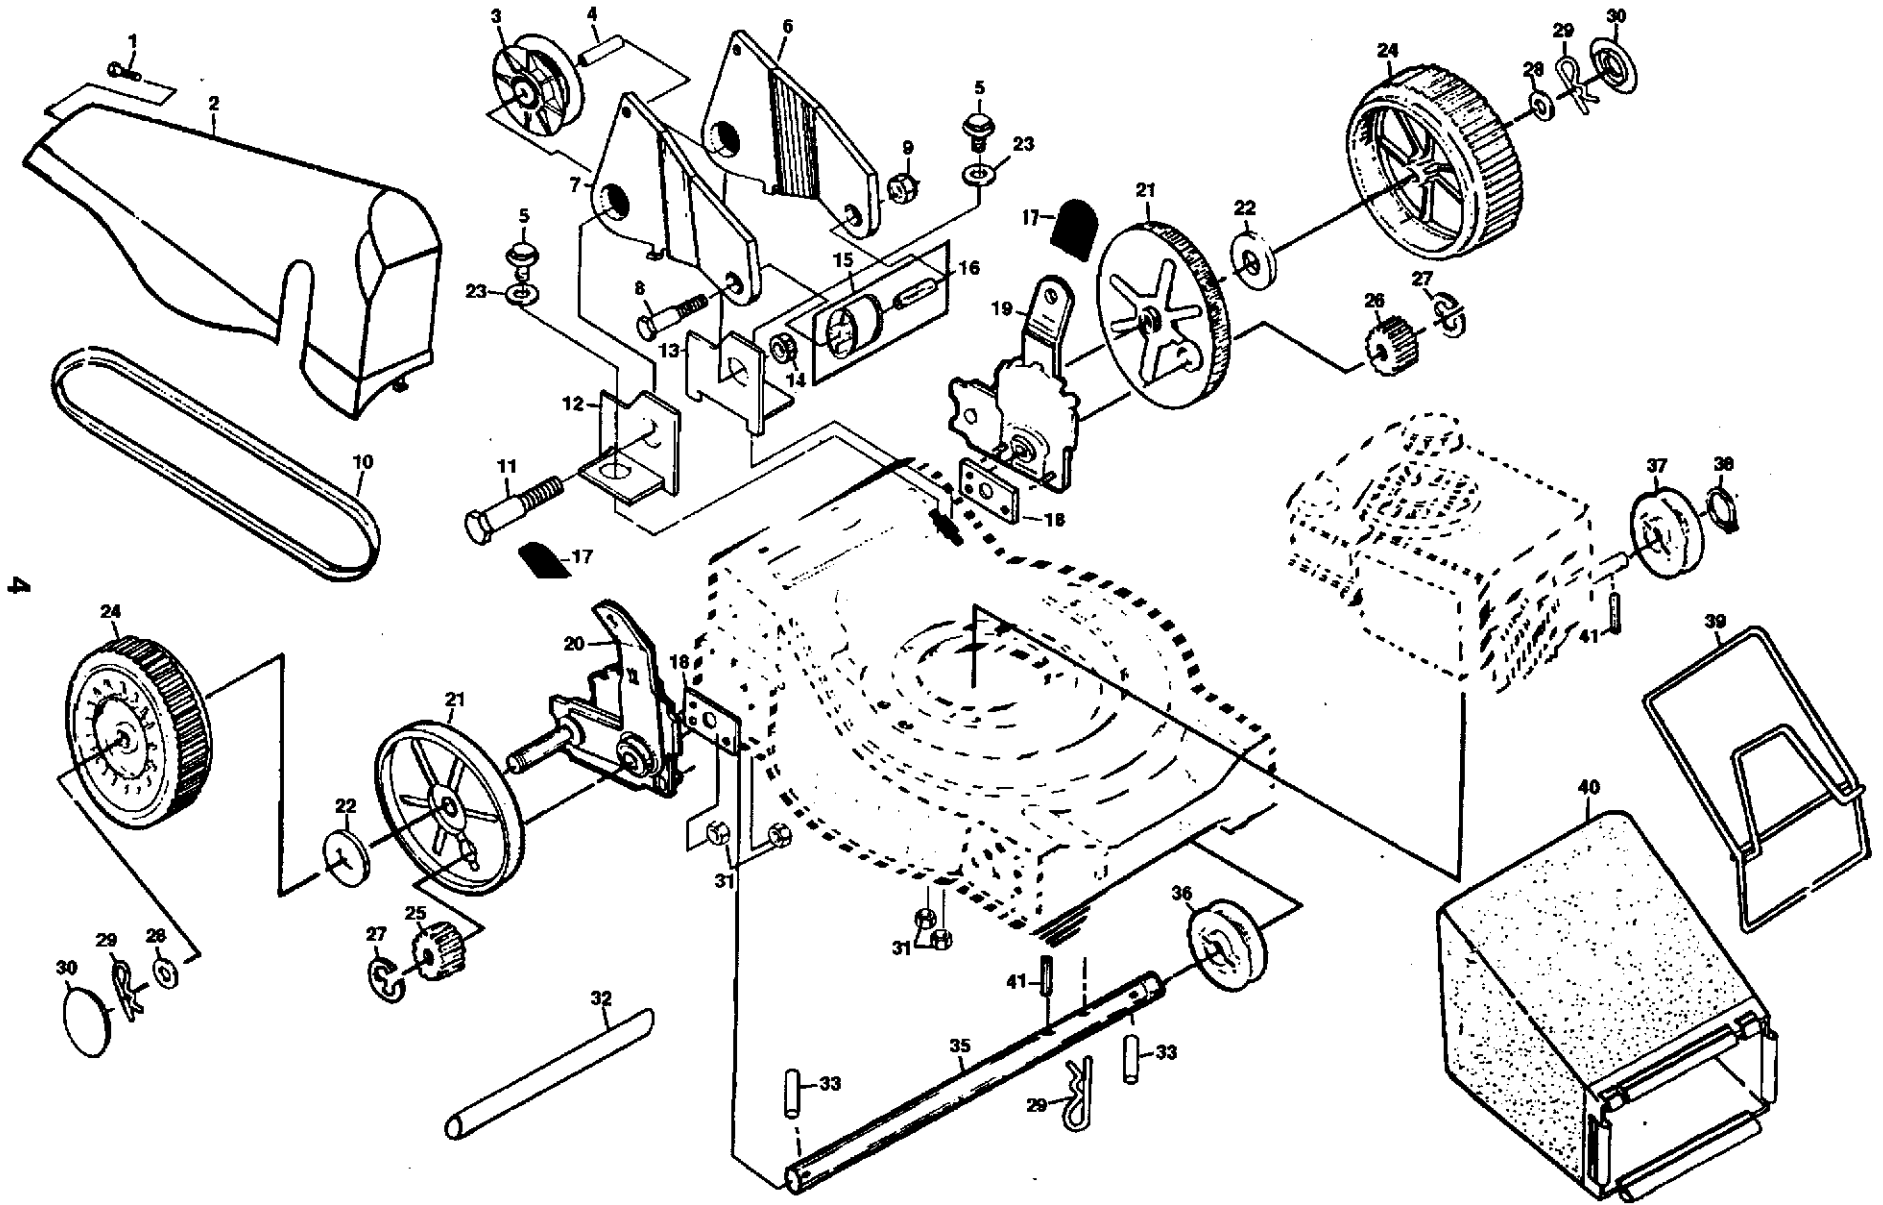

REPAIR PARTS

22" ROTARY LAWN MOWER -- MODEL NO. 56srq, PRODUCT NO. 954 05 50-11 (H56SRQB)

www.mymowerparts.com

For Husqvarna Parts Call 606-678-9623 or 606-561-4983

REPAIR PARTS

22" ROTARY LAWN MOWER - - MODEL NO. 56srq, PRODUCT NO. 954 05 50-11 (H56SRQB)

KEY NO.	PART NO.	DESCRIPTION	KEY NO.	PART NO.	DESCRIPTION
1	532750097	Hex Washer Head Screw #10-24 x 1/2	21	532088080	Dust Cover
2	532850833	Drive Cover	22	532067725	Washer
3	532128829	Idler Pulley	23	532070543	Flat Washer
4	532850037	Pulley Spacer	24	532800334	Wheel & Tire Assembly 9.0 x 2.0
5	532086779	Hex Head Machine Screw 1/4-20 x 3/4	25	532850016	Drive Pinion (Right)
6	532125226	Idler Bracket (Left)	26	532850017	Drive Pinion (left)
7	532125227	Idler Bracket (Right)	27	532053753	E-Ring
8	532053109	Hex Head Bolt 1/4-20 x 1-1/2	28	532052160	Washer
9	532050962	Locknut 1/4-20	29	532085179	Retainer Clip
10	532850028	Drive Belt	30	532850845	Hubcap
11	532050884	Hex Head Bolt 5/16-18 x 1-1/2	31	532063601	Locknut 1/4-20
12	532125228	Pivot Bracket (Right)	32	532850373	Drive Shaft Cover
13	532125229	Pivot Bracket (Left)	33	532851980	Drive Pawl
14	532063124	Locknut 5/16-18	35	532128488	Drive Shaft
15	532129275	Idler Assembly Kit (Includes Key No. 16)	36	532088082	Driven Pulley
16	532088576	Idler Spacer	37	532850027	Drive Pulley
17	532087877	Selector Knob	38	812000030	Retaining Ring
18	532125230	Spacer Plate	39	532800393	Catcher Frame Assembly
19	532128700	Selector Assembly (Right)	40	532800386	Grass Bag Assembly
20	532128701	Selector Assembly (Left)	41	532128489	Dowel Pin

5