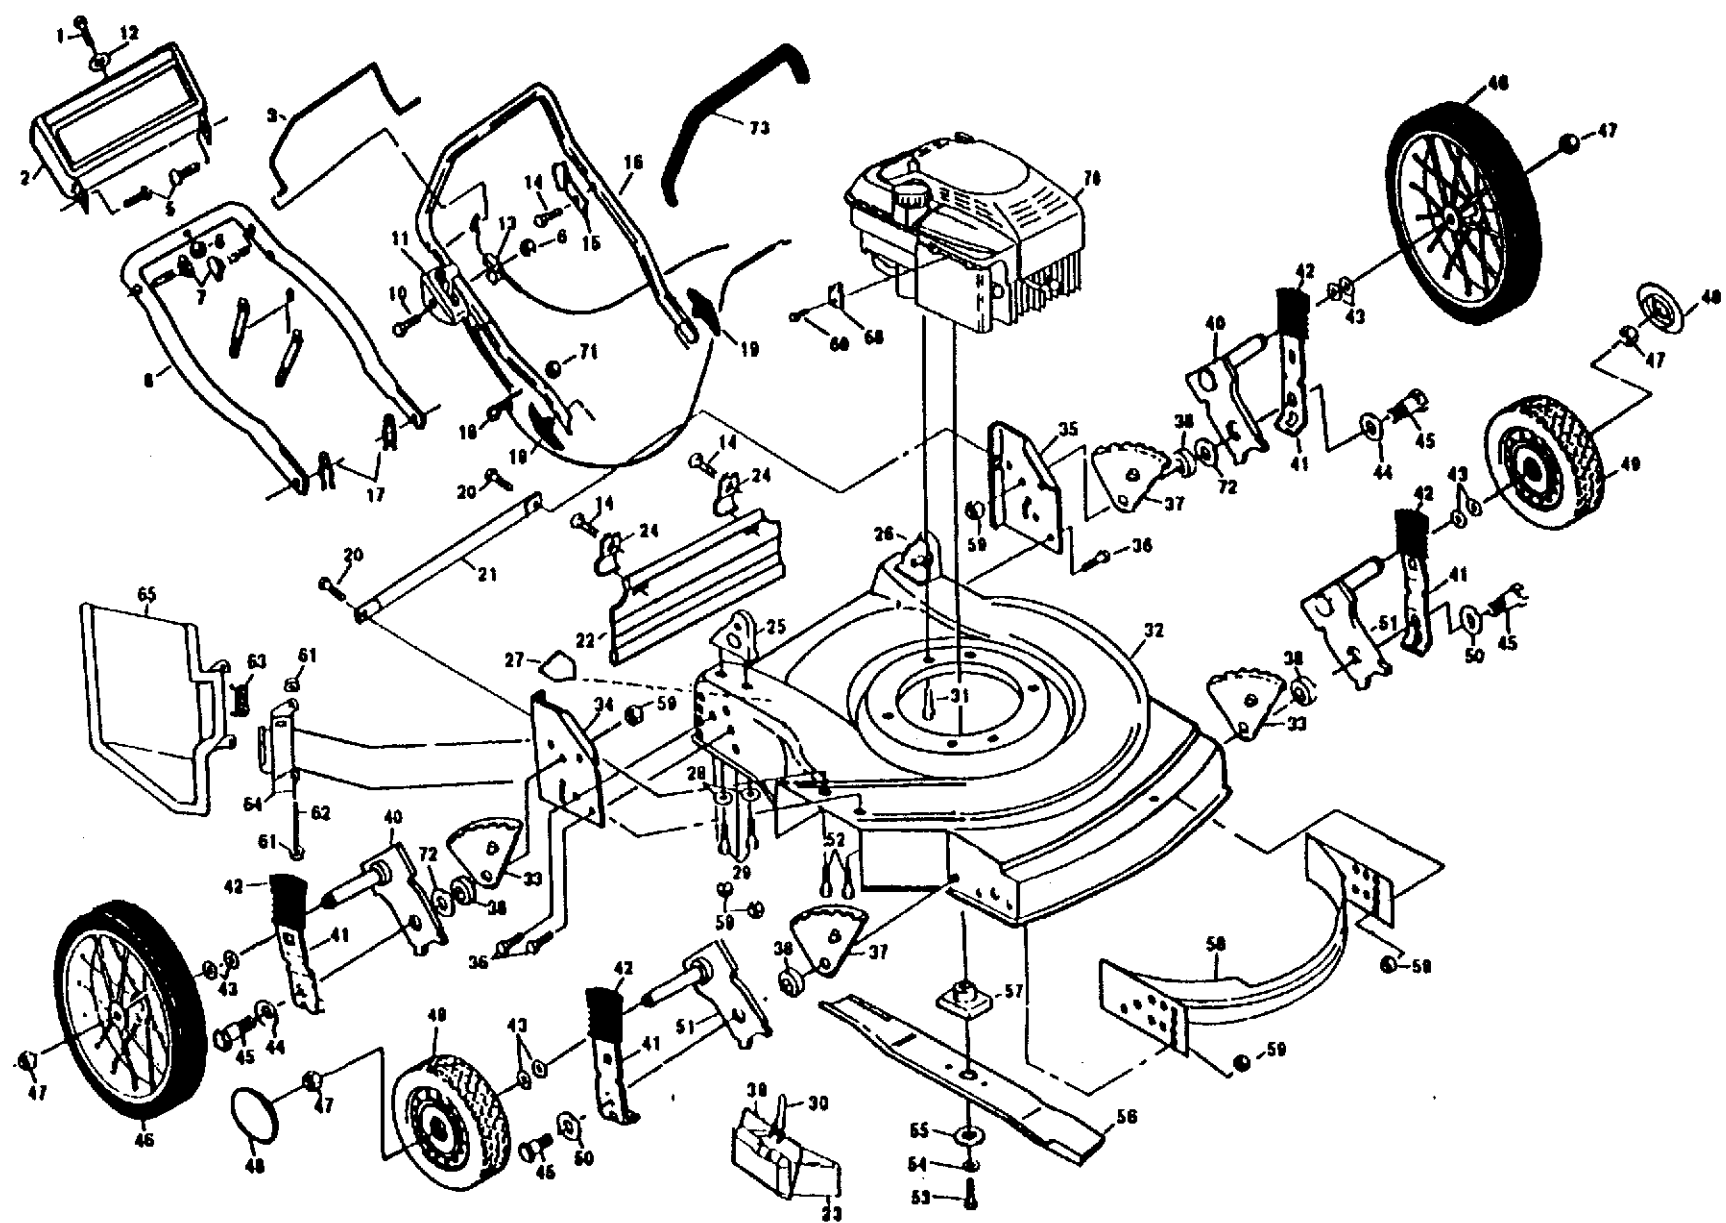

REPAIR PARTS

ROTARY LAWN MOWER -- MODEL NO. 56dh (H56DHG) PRODUCT NO. 954 07 22-01

www.mymowerparts.com

For Husqvarna Parts Call 606-678-9623 or 606-561-4983

REPAIR PARTS

ROTARY LAWN MOWER - - MODEL NO. 56dh (H56DHG) PRODUCT NO. 954 07 22-01

www.mymowerparts.com

KEY NO.	PART NO.	DESCRIPTION
1	532085436	Hex Head Washer Screw 1/4-20 x 1-1/2
2	532800547	Trim Plate
3	532850735	Control Bar
5	532036953	Self-lapping Screw #10-24 x 5/8
6	532063601	Locknut 1/4-20
7	532131959	Handle Bolt 5/16-18 x 1-3/4
8	532125293	Lower Handle
9	532066426	Wire Tie
10	532144929	Hex Washer Head Screw 1/4-20 x 2.12
11	532700417	Throttle Control
12	532085723	Washer
13	532130861	Engine Zone Control Cable
14	532750097	Hex Washer Head Screw #10-24 x 1/2
15	532125162	Up-Stop Bracket
16	532125295	Upper Handle
17	532051793	Hairpin Coller
18	532132001	Rope Guide
19	532136376	Handle Knob
20	532054583	Self-lapping Screw 1/4-20 x 1/2
21	532107611	Support Rod
22	532140539	Rear Skirt
23	532146345	Mulching Plug
24	532125207	Skirt Bracket
25	532140465	Handle Bracket Assembly (Right)
26	532140466	Handle Bracket Assembly (Left)
27	532107339	Danger Decal
28	532059289	Washer
29	532055187	Thread Cutting Screw 5/16-18 x 1-3/4
30	532149168	Mulcher Plug Latch
31	532850998	Thread Rolling Screw 3/8-18 x 1
32	532700693	Lawn Mower Housing (Includes Key No. 27 & 58)
33	532800368	Wheel Adjusting Bracket (LF/RR)
34	532142227	Wheel Support Bracket (Right)
35	532142226	Wheel Support Bracket (Left)
36	874760612	Hex Head Bolt 3/8-16 x 3/4

KEY NO.	PART NO.	DESCRIPTION
37	532800370	Wheel Adjusting Bracket (RF/LR)
38	532084920	Spacer
39	532146365	Mulcher Plug Bail
40	532125323	Axle Arm Assembly (Rear)
41	532125066	Selector Spring
42	532701037	Selector Knob
43	532057143	Washer
44	532061651	Washer
45	532142748	Shoulder Bolt 3/8-16
46	532088017	Wheel & Tire Assembly
47	532083923	Locknut
48	532850845	Hubcap
49	532800333	Wheel & Tire Assembly
50	532062335	Washer
51	532125061	Axle Arm Assembly (Front)
52	532851856	Hex W/Sems 1/4-20 x 3/8 Screw
53	532851084	Hex Head Screw 3/8-24 x 1-3/8 Gr. 8
54	532850263	Helical Washer 3/8
55	532851074	Hardened Washer
56	532141114	22" Blade
57	532850977	Blade Adapter
58	532139771	Front Baffle & Rear
59	532751592	Locknut 3/8-16
61	532083731	Speed-Nut
62	532851854	Hinge Rod
63	532851855	Torsion Spring
64	532125175	Housing Bracket Assembly
65	532134253	Discharge Guard
68	532213146	* Cable Clamp
69	532083816	Thread Rolling Screw #10-32 x 5/8
70	-----	* Engine - Briggs & Stratton Model No. 128802
71	873510400	Locknut, Keps 1/4-20
72	532088348	Flat Washer 3/8
73	532850724	Handle Grip, Foam
--	532146456	Owner's Manual (English/French)
--	532131842	Decal (Housing)
--	532850788	Decal (Trim Plate)

* These parts must be purchased through an authorized Briggs & Stratton dealer.

For Husqvarna Parts Call 606-678-9623 or 606-561-4983