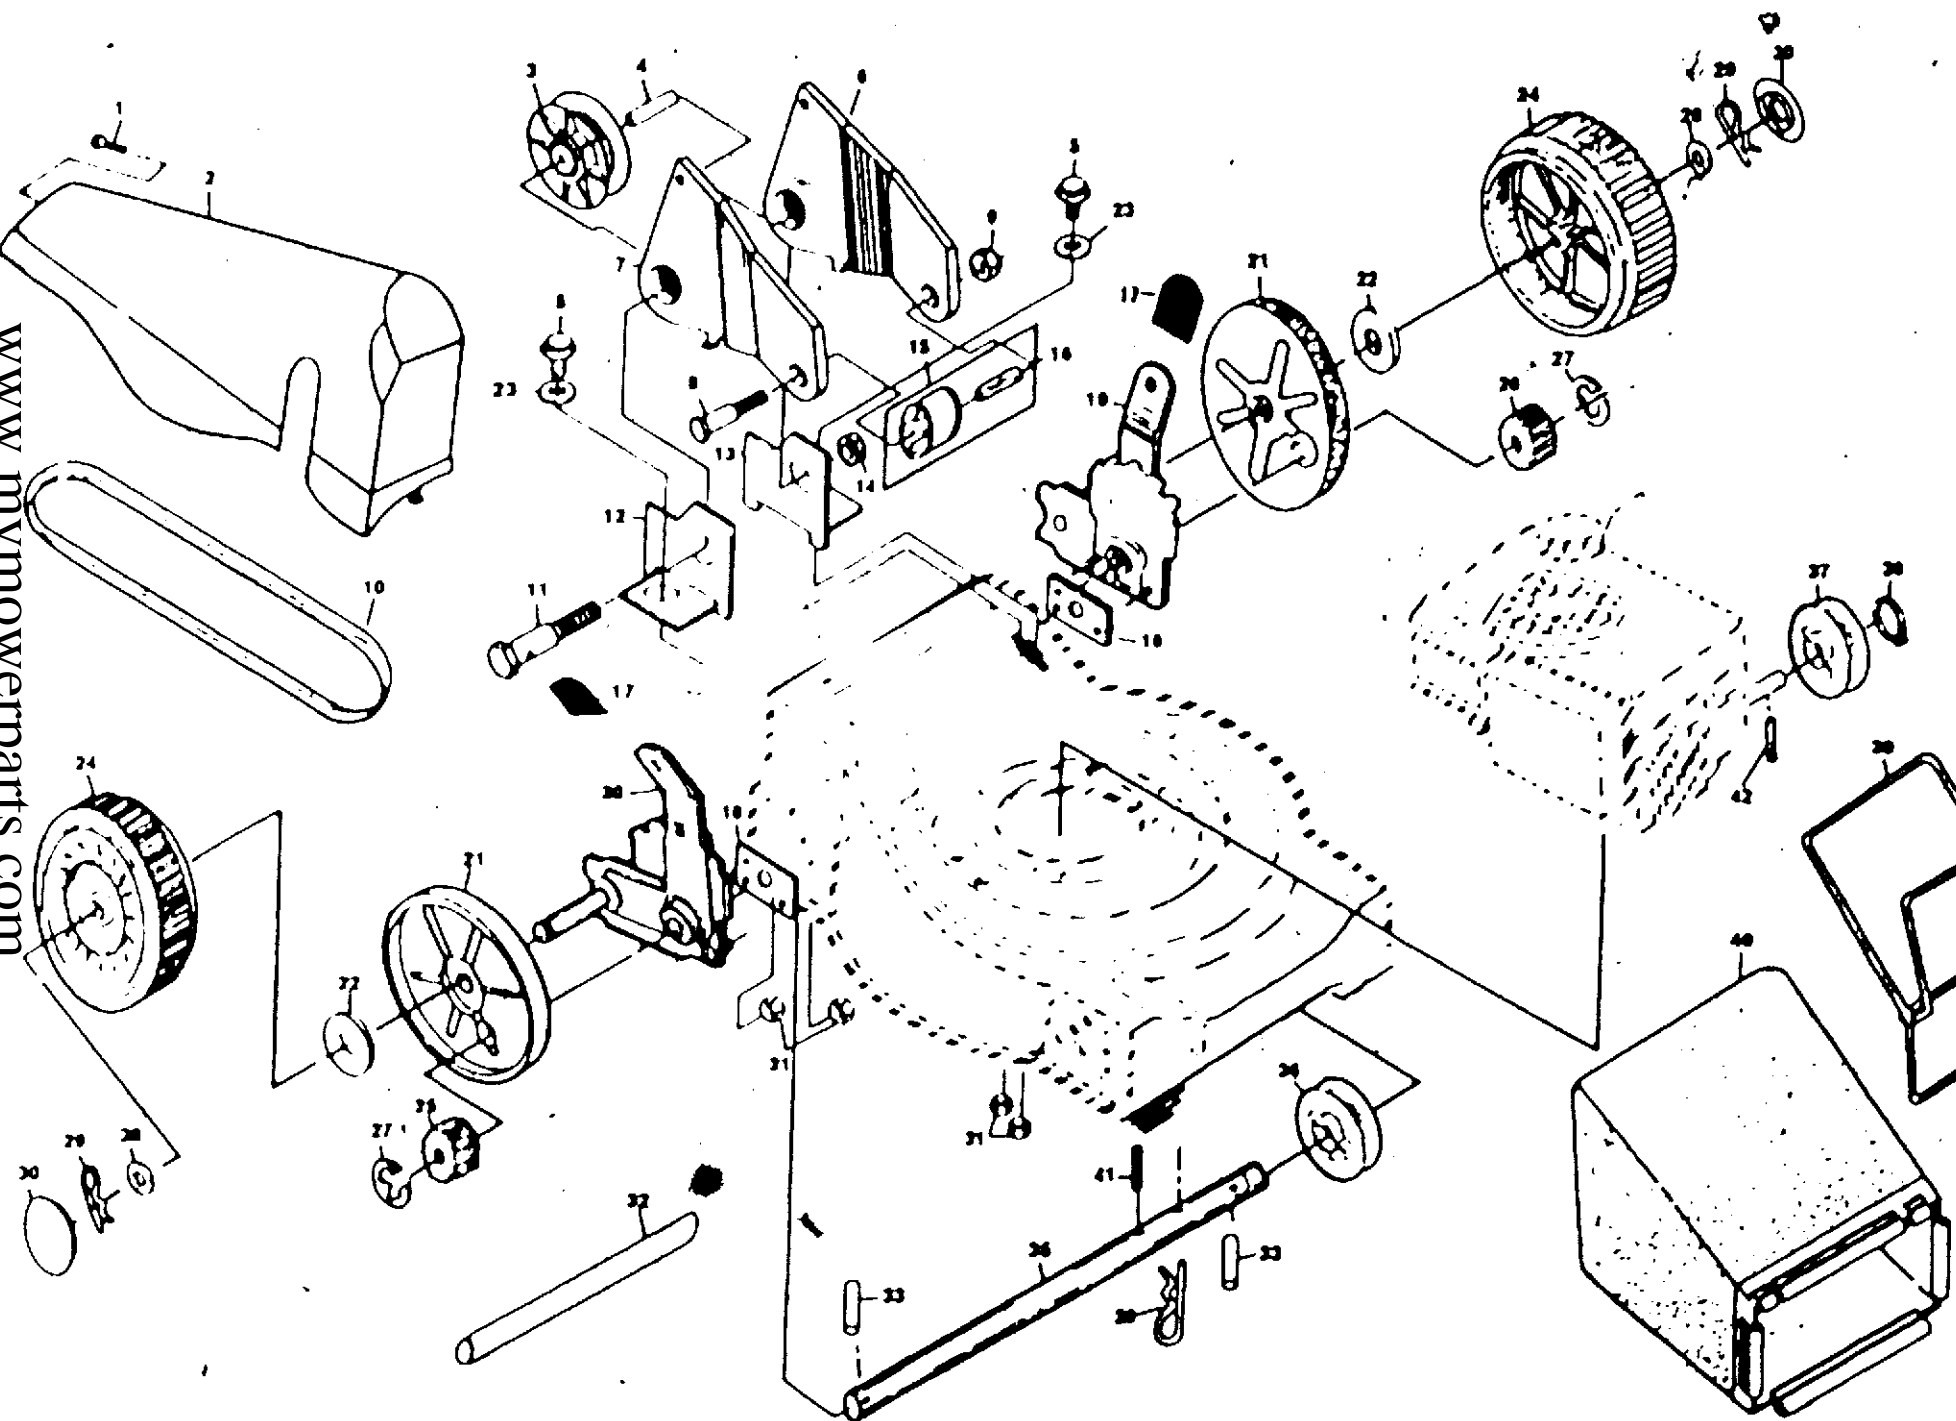

EXHAUST PARTS

22" ROTARY LAWN MOWER - - MODEL NO. 56srq, PRODUCT NO. 954 05 50-11 (H56SRQC)

www.mymowerparts.com

For Husqvarna Parts Call 606-678-9623 or 800-561-4983

REPAIR PARTS

22" ROTARY LAWN MOWER - - MODEL NO. 56srq, PRODUCT NO. 954 05 50-11 (H56SRQC)

KEY NO.	PART NO.	DESCRIPTION	KEY NO.	PART NO.	DESCRIPTION
1	532750097	Hex Washer Head Screw #10-24 x 1/2	22	532067725	Washer
2	532850833	Drive Cover	23	532070543	Flat Washer
3	532128829	Idler Pulley	24	532800334	Wheel & Tire Assembly 9.0 x 2.0
4	532850037	Pulley Spacer	25	532850016	Drive Pinion (Right)
5	532086779	Hex Head Machine Screw 1/4-20 x 3/4	26	532850017	Drive Pinion (left)
6	532125228	Idler Bracket (Left)	27	812000003	E-Ring
7	532125227	Idler Bracket (Right)	28	532052160	Washer
8	874760424	Hex Head Bolt 1/4-20 x 1-1/2	29	532085179	Retainer Clip
9	532050962	Locknut 1/4-20	30	532850845	Hubcap
10	532850028	Drive Belt	31	532063601	Locknut 1/4-20
11	874760524	Hex Head Bolt 5/16-18 x 1-1/2	32	532850373	Drive Shaft Cover
12	532125228	Pivot Bracket (Right)	33	532851980	Drive Pawl
13	532125229	Pivot Bracket (Left)	35	532128488	Drive Shaft
14	532063124	Locknut 5/16-18	36	532088082	Driven Pulley
15	532129275	Idler Assembly Kit (Includes Key No. 16)	37	532850027	Drive Pulley
16	532088576	Idler Spacer	38	812000030	Retaining Ring
17	532087877	Selector Knob	39	532800393	Catcher Frame Assembly
18	532125230	Spacer Plate	40	532800386	Grass Bag Assembly
19	532 12 87 01	Selector Assembly (Left)	41	532088028	Roll Pin
20	532 12 87 00	Selector Assembly (Right)	42	532128489	Dowel Pin
21	532088080	Dust Cover