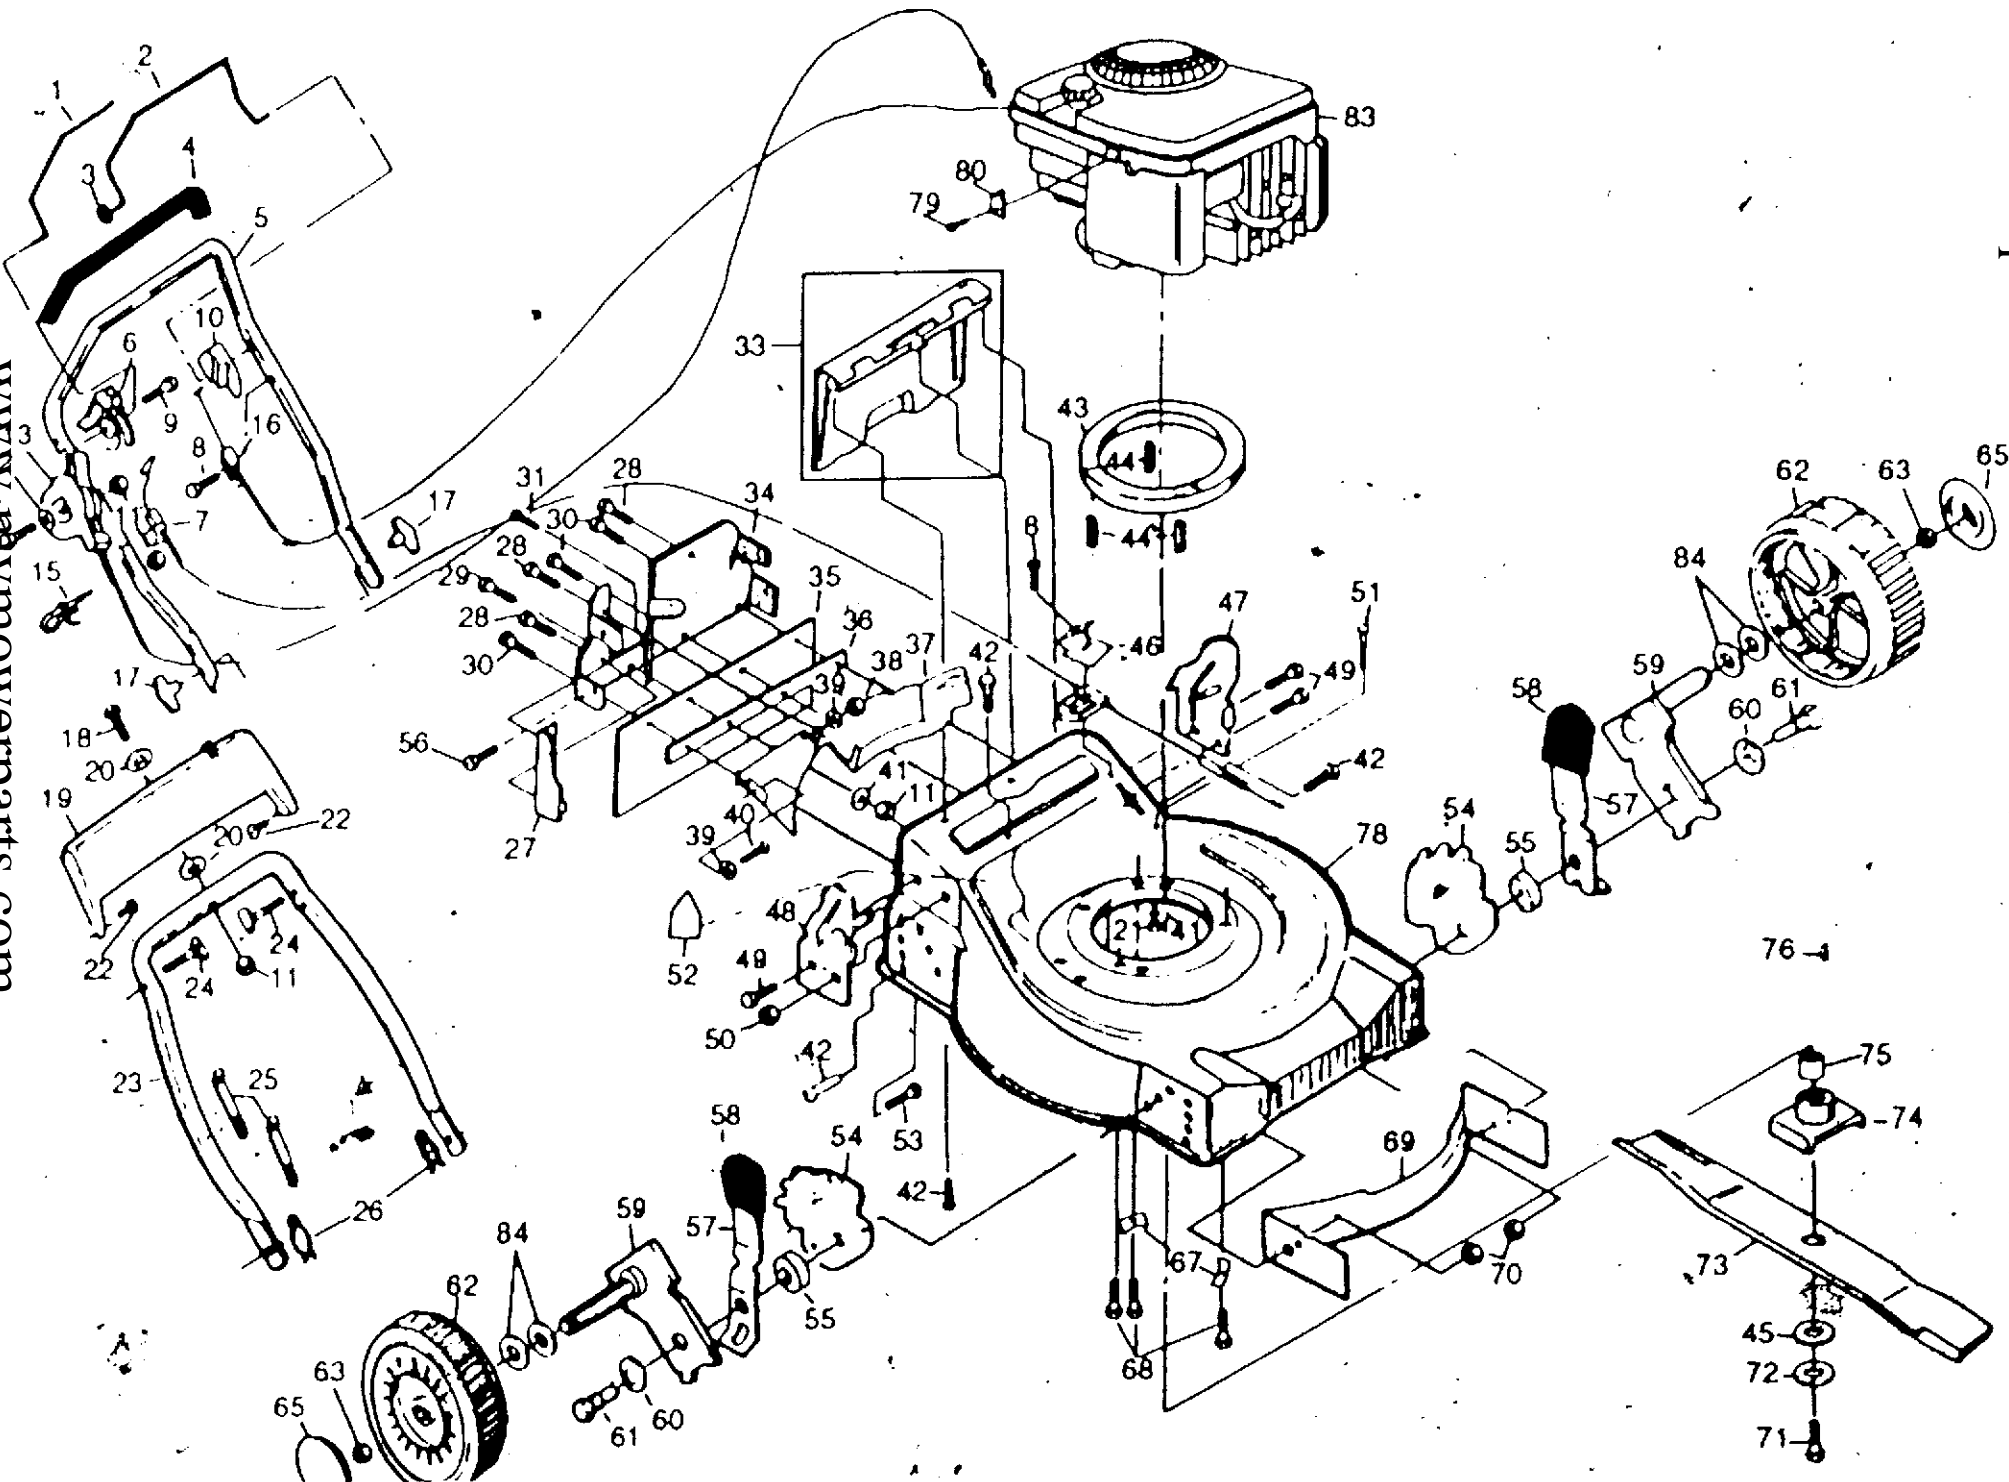

22" ROTARY LAWN MOWER - - MODEL NO. 56srq, PRODUCT NO. 954 05 50-11 (H56SRQC)

www.husqvarnaparts.com

For Husqvarna Parts Call 606-678-9623 or 606-561-4983

22" ROTARY LAWN MOWER - - MODEL NO. 568rq, PRODUCT NO. 954 05 50-11 (H56SRQC)

KEY NO.	PART NO.	DESCRIPTION	KEY NO.	PART NO.	DESCRIPTION
1	532850839	Drive Bar	43	532850988	Engine Spacer
2	532131100	Engine Control Bar	44	532850987	Engine Bushing
3	532050806	Flat Washer	45	532851074	Washer
4	532850724	Handle Grip	48	532088615	Bracket Cover
5	532125295	Upper Handle	47	532125186	Handle Bracket Assembly (Left)
6	532850042	Drive Control Actuator	48	532125187	Handle Bracket Assembly (Right)
7	532138428	Drive Cable Assembly	49	532055187	Thread Cutting Screw 5/16-18 x 3/4
8	532085768	Thread Rolling Screw #10-24 x 3/4	50	532063124	Locknut 5/16-18
9	532851552	Self-tapping Screw #10-24 x 5/8	51	872070404	Carriage Bolt 1/4-20 x 1/2
10	532850041	Zone Control Actuator	52	532107339	Danger Decal
11	532063601	Locknut 1/4-20	53	872070505	Carriage Bolt 5/16-18 x 5/8
12	532085723	Washer	54	532850904	Wheel Adjusting Bracket
13	532132536	Throttle Control	55	532084920	Spacer
14	532085892	Machine Screw 1/4-20 x 2-1/8	58	532751584	Screw #8
15	532132001	Rope Guide	57	532125168	Selector Spring
16	532851706	Engine Zone Control Cable	58	532087877	Selector Knob
17	532063688	Handle Knob	59	532125169	Axe Arm Assembly
18	532085436	Hex Washer Head Machine 1/4-20 x 1-1/2	60	532062335	Belleville Washer
19	532800547	Trim Plate Asm.	61	532084921	Shoulder Bolt 3/8-18
20	532053847	Flat Washer 1/4	62	532800333	Wheel & Tire Assembly 8.0 x 2.0
21	532063601	Locknut 1/4-20	63	532083923	Nut
22	532036953	Self-tapping Screw #10-24 x 5/8	65	532850645	Hubcap
23	532125293	Lower Handle	67	532125078	Engine Washer
24	532131959	Handle Bolt 5/16-18 x 1-3/4	68	532850999	Hex Head Thread Rolling Screw 3/8-18 x 2
25	532066426	Wire Tie	69	532125238	Front Baffle
26	532051793	Hairpin Cotter	70	532751592	Locknut 3/8-18
27	532125397	Side Baffle	71	532850859	Hex Head Machine Screw Gr. 8
28	532128415	Pop Rivet .158 x .415	72	532850263	Helical Washer 3/8
29	532086779	Hex Head Screw 1/4-20 x 3/4	73	532103524	22" Blade
30	532054583	Hex Tapping Screw 1/4-20 x 1/2	74	532125375	Blade Adapter
31	532081276	Hex Washer Head Machine Screw #10-24 x 9/16	75	532103113	Spacer
33	532801097	Rear Door Kit	76	532111546	Square Key #HP-505
34	532125223	Back Plate	78	532801105	Lawn Mower Housing (Includes Key No. 52)
35	532130444	Rear Skirt	79	532083816	Thread Rolling Screw #10-32 x 5/8
36	532125224	Backing Strip	80	532213148	*Cable Clamp
37	532850061	Rear Baffle	83	-----	*Engine - Briggs & Stratton, Model No. 124782
38	532074189	Locknut	84	532057143	Wave Washer
39	532085723	Flat Washer	--	532132496	Operator's Manual (English)
40	532076399	Hex Washer Head Tapping Screw #10-24 x 1/2	--	532133929	Operator's Manual (French)
41	532085723	Washer	--	532800589	Decal (Engine)
42	532054583	Hex Tapping Screw 1/4-20 x 1/2	--	532801632	Decal (Housing)
			--	532850788	Decal (Trim Plate)

www.mymowerparts.com

For Husqvarna Parts Call 606-678-9623 or 606-561-4983