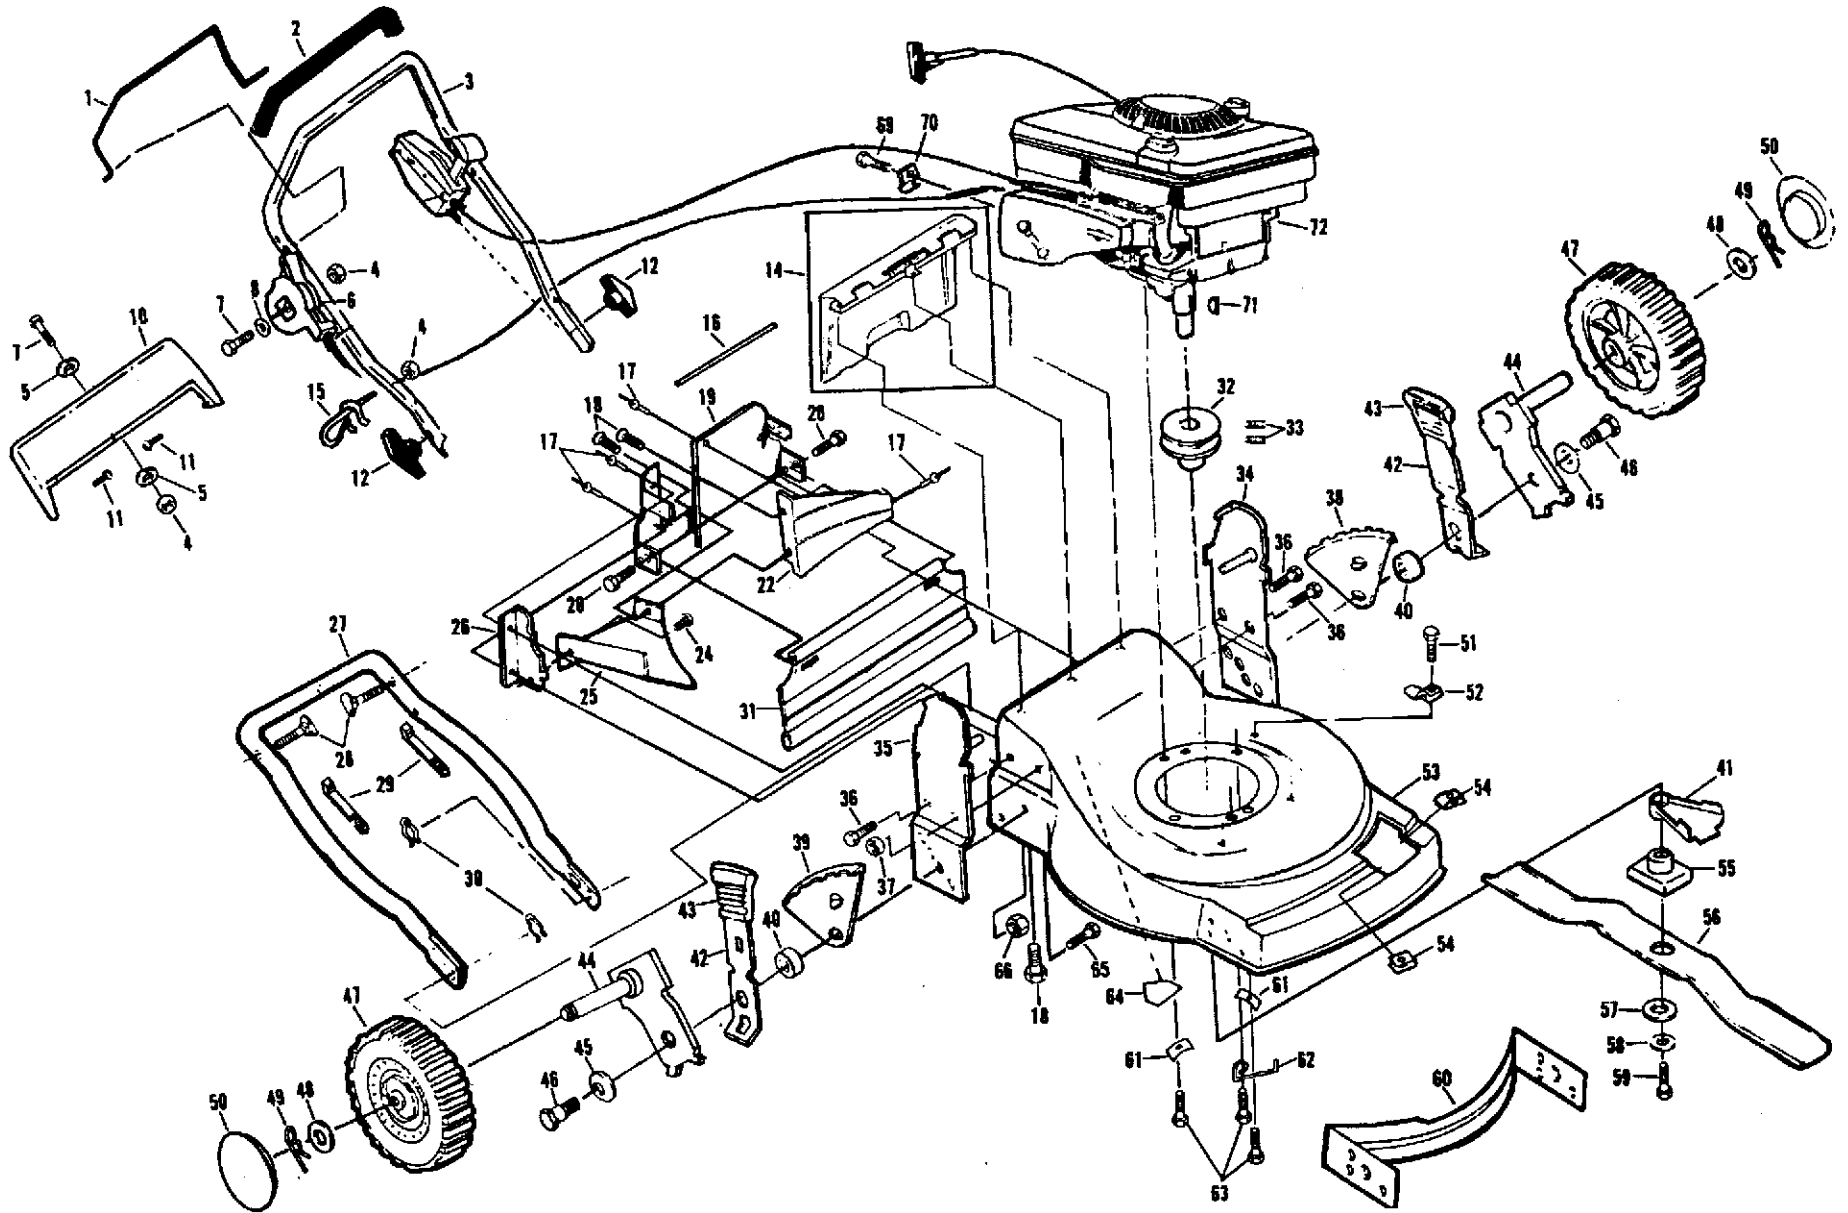

REPAIR PARTS

22" ROTARY LAWN MOWER - - MODEL NO. 56sf, PRODUCT NO. 954 05 08-21 (H56SFC)

www.mymowerparts.com

For Husqvarna Parts Call 606-678-9623 or 606-561-4983

REPAIR PARTS

22" ROTARY LAWN MOWER - - MODEL NO. 56sf, PRODUCT NO. 954 05 08-21 (H56SFC)

KEY NO.	PART NO.	DESCRIPTION
1	532131095	Control Bar
2	532850724	Handle Grip
3	532125294	Upper Handle
4	532063601	Locknut 1/4-20
5	532053847	Washer
6	532132536	Throttle Control
7	532085436	Machine Screw 1/4-20 x 1
8	532085723	Flat Washer
10	532800547	Trim Plate
11	532036953	Self-tapping Screw #10-24 x 5/8
12	532063688	Handle Knob
14	532129460	Rear Door Asm. (Includes Key. No. 16)
15	532132001	Rope Guide
16	532750328	Hinge Rod
17	532128415	Pop Rivet
18	532054583	Hex Tapping Screw 1/4-20 x 1/2
19	532125362	Back Plate
20	532088652	Hinge Screw
22	532125348	Rear Baffle
24	532086344	Hex Head Screw #10-24 x 1/2
25	532125346	Discharge Baffle
26	532125347	Side Baffle
27	532125293	Lower Handle
28	532131959	Handle Bolt
29	532066426	Wire Tie
30	532051793	Hairpin Cotter
31	532128796	Rear Skirt
32	532084596	Engine Pulley
33	532059708	Set Screw 1/4-20 x 5/16
34	532125186	Handle Bracket Assembly (Left)
35	532125187	Handle Bracket Assembly (Right)
36	532055187	Thread Cutting Screw 5/16-18 x 3/4
37	532063124	Locknut 5/16-18
38	532800370	Wheel Adjusting Bracket (Left Rear)
39	532800368	Wheel Adjusting Bracket (Right Rear)
40	532084920	Spacer

KEY NO.	PART NO.	DESCRIPTION
41	532134612	Shield Debris
42	532125066	Selector Spring
43	532132800	Selector Knob
44	532125061	Axle Arm Assembly
45	532062335	Belleville Washer
46	532084921	Shoulder Bolt 3/8-16
47	532850847	Wheel & Tire Assembly 9.0 x 2.0
48	532052160	Washer
49	532085179	Retainer Clip
50	532850845	Hubcap
51	532750097	Hex Washer Head Screw #10-24 x 1/2
52	532087930	Guide Clip
53	532135294	Lawn Mower Housing (Includes Key No. 64)
54	532075449	Speed Nut, U Type
55	532851514	Blade Adapter
56	532850973	22" Blade
57	532851074	Hardened Washer
58	532850263	Helical Lockwasher 3/8
59	532851084	Hex Head Screw 3/8-24 x 1-3/8
60	532125345	Front Baffle
61	532125078	Engine Washer
62	532135030	Retainer Ring Debris Shield
63	532850998	Hex Head Thread Rolling Screw 3/8-16 x 1
64	532107339	Danger Decal
65	872070505	Carriage Bolt 5/16-18 x 5/8
66	532751592	Locknut 3/8-16
69	532083816	Thread Rolling Screw #10-32 x 5/8
70	532213146	* Cable Clamp
71	532087677	Hi-Pro Key #HP-505
72	-----	* Engine - Briggs & Stratton, Model No. 124702
--	532135268	Operator's Manual (English)
--	532135269	Operator's Manual (French)
--	532800569	Decal (Engine)
--	532850795	Stripe Decal (Housing)
--	532850788	Decal (Trim Plate)

* These parts must be purchased through an authorized Briggs & Stratton dealer.