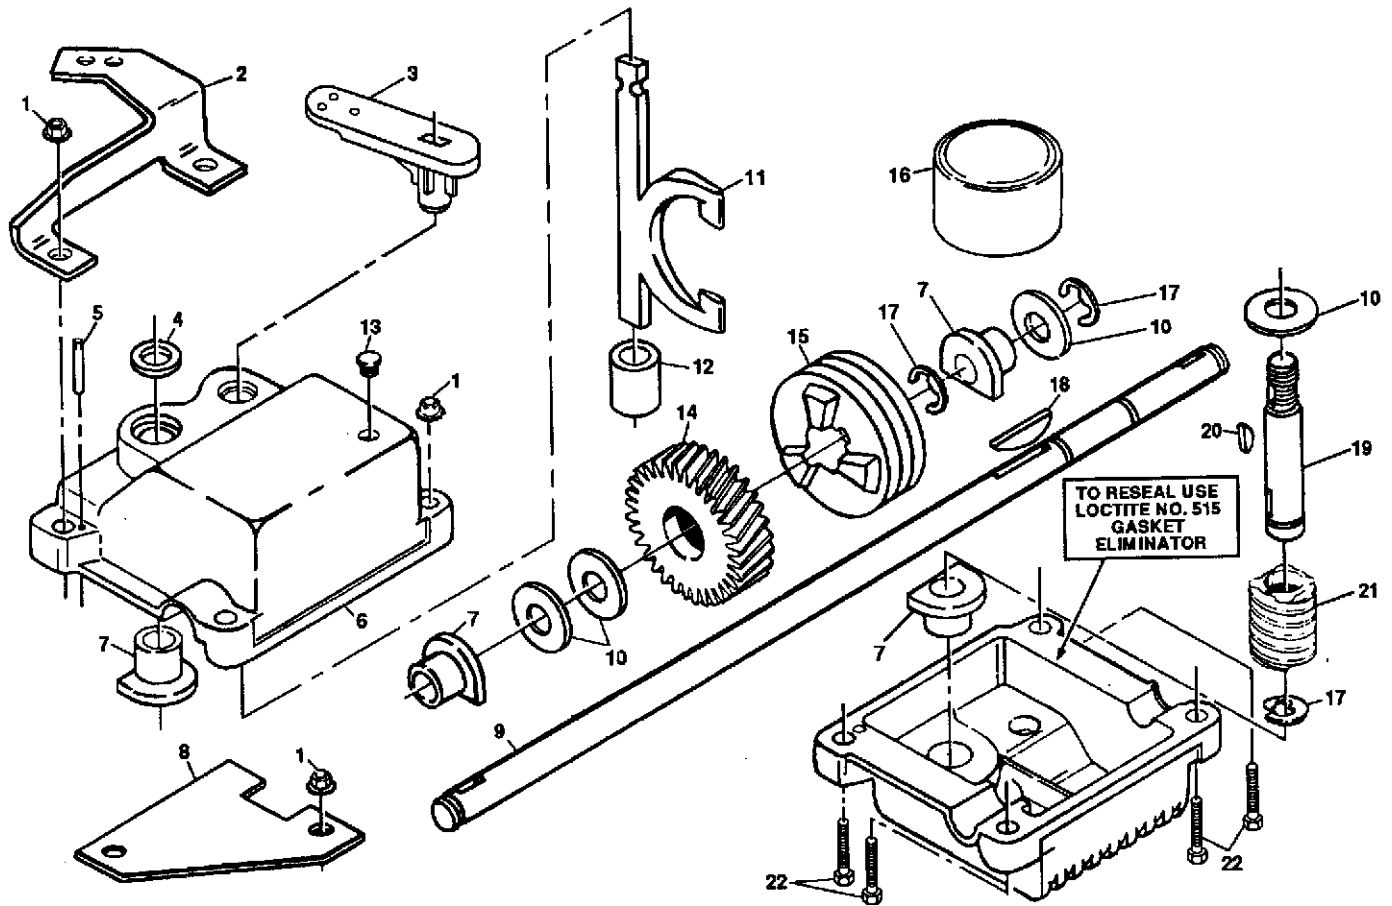

REPAIR PARTS

22" ROTARY LAWN MOWER -- MODEL NO. 56sf, PRODUCT NO. 954 05 08-21 (H56SFC)
GEAR CASE ASSEMBLY PART NUMBER 132232

KEY NO.	PART NO.	DESCRIPTION	KEY NO.	PART NO.	DESCRIPTION
1	53838	Locknut, Keps 1/4-20	13	86447	Plug
2	85178	Bracket, Adjusting	14	133804	Gear, Helical
3	131483	Shifter	15	750436	Jaw, Clutch
4	57072	Seal	16	750369	Grease
5	57388	Pin, Grooved 1/8 x 1/2	17	STD581050	E-Ring
6	48032	Gear Case Halves, Upper and Lower (Includes Key #4, 5 and 7)	18	850848	Key, Hi-Pro
7	77881	Bearing	19	131481	Shaft, Worm
8	77039	Bracket, Spring	20	65692	Key, Woodruff, #3
9	750430	Drive Shaft	21	83680	Worm
10	57079	Washer, Hardened	22	STD522512	Screw, Hex Head 1/4-20 x 1-1/4
11	131484	Yoke, Clutch			
12	131485	Bushing			

NOTE: All component dimensions given in U.S. inches.
1 inch = 25.4 mm