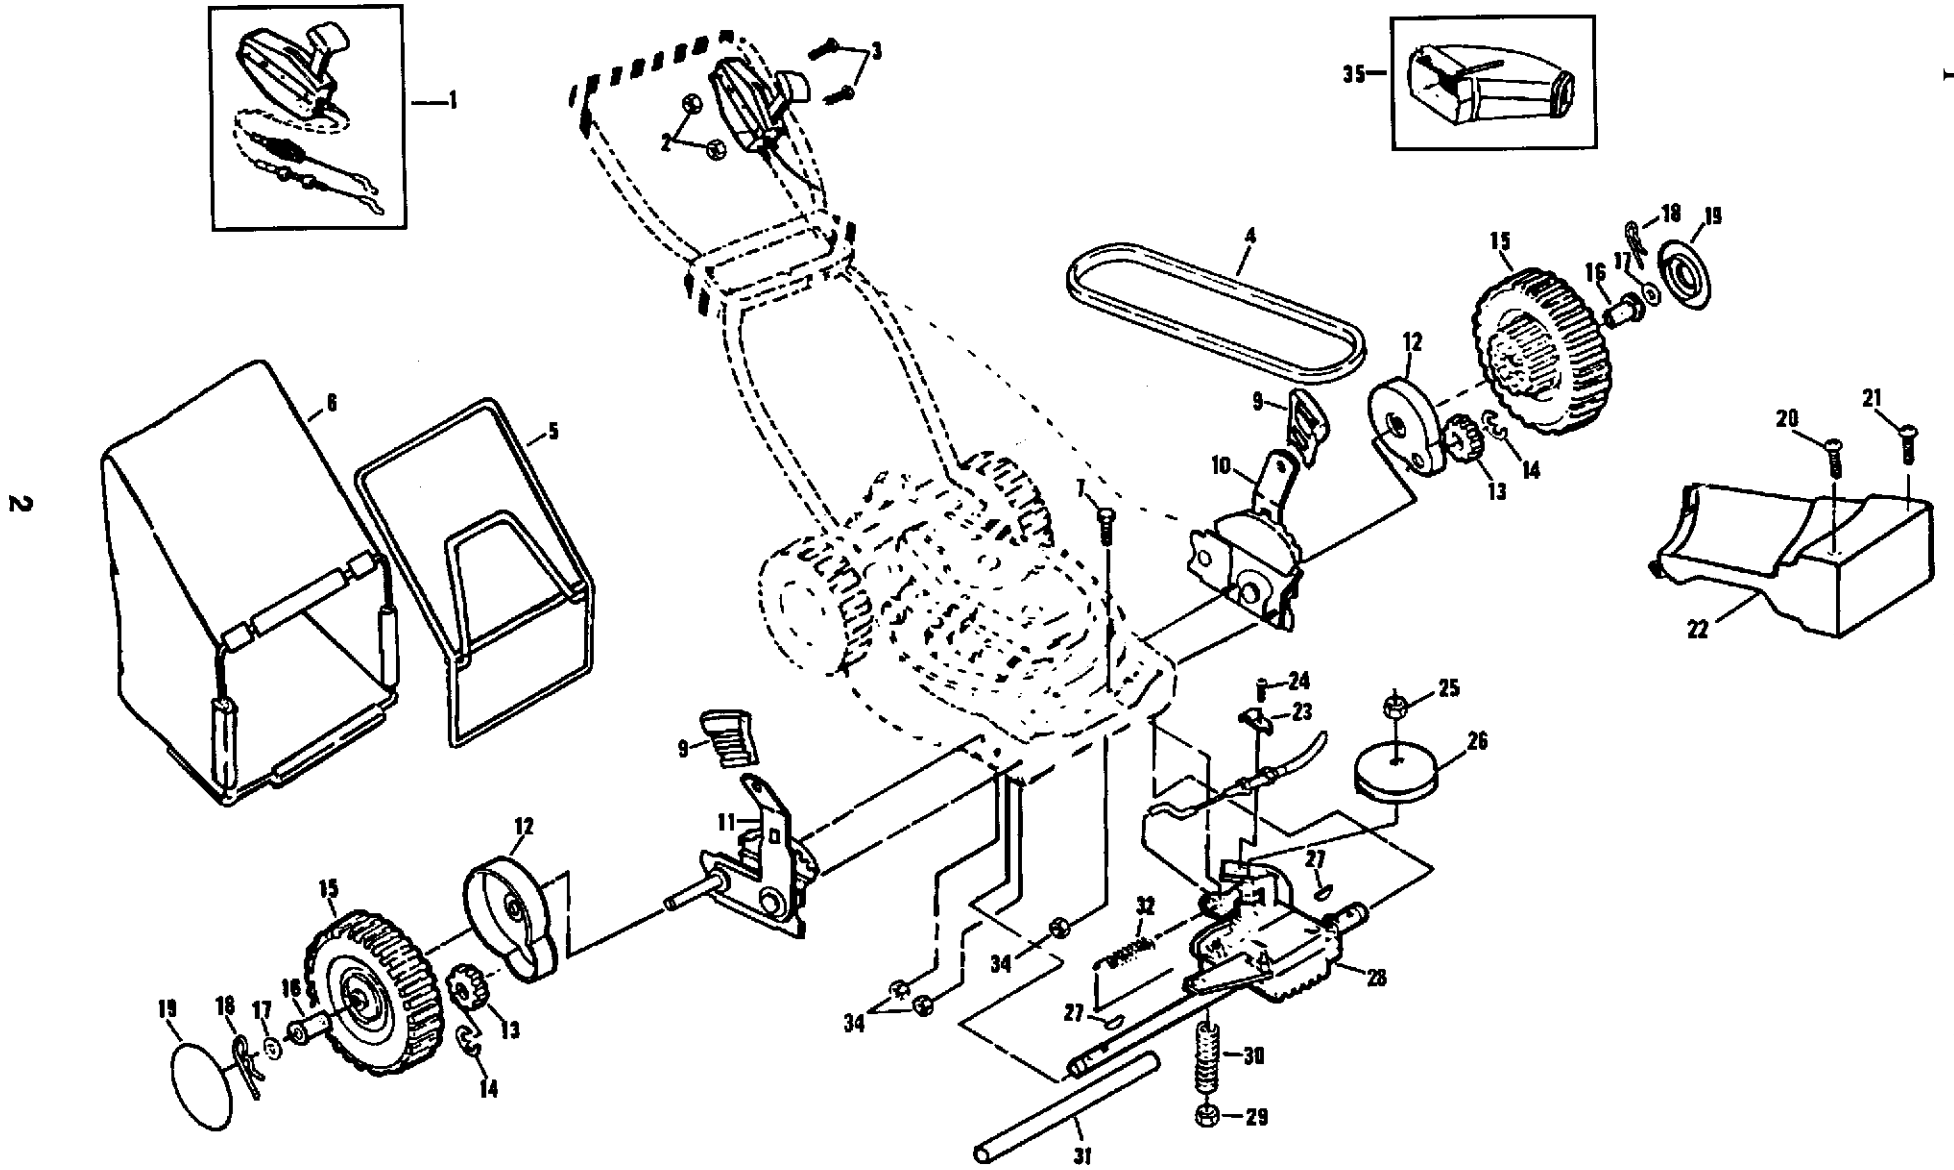

REPAIR PARTS

22" ROTARY LAWN MOWER -- MODEL NO. 56sf, PRODUCT NO. 954 05 08-21 (H56SFC)*

REPAIR PARTS

22" ROTARY LAWN MOWER - - MODEL NO. 56sf, PRODUCT NO. 954 05 08-21 (H56SFC)

KEY NO.	PART NO.	DESCRIPTION	KEY NO.	PART NO.	DESCRIPTION
1	532133046	Dual Head Drive Control Cable	19	532850844	Hubcap
2	532063601	Locknut 1/4-20	20	532075725	Pan Head Machine Screw #10-24 x 2-3/4
3	532085692	Machine Screw 1/4-20 x 2-1/8	21	874981028	Pan Head Machine Screw #10-24 x 1-3/4
4	532083691	V-Belt	22	532135503	Drive Cover
5	532800393	Catcher Frame	23	532083700	Cable Clamp
6	532800386	Grass Bag Assembly	24	532750108	Pan Head Self-tapping Screw #10-24 x 3/8
7	874760444	Hex Head Bolt 1/4-20 x 2-3/4	25	532132010	Flanged Locknut 3/8-16 Zinc
9	532132800	Selector Knob	26	532131482	Drive Pulley
10	532800363	Wheel Adjuster Assembly (Left)	27	532065692	Woodruff Key #3
11	532800366	Wheel Adjuster Assembly (Right)	28	532132232	Gear Case Assembly
12	532076401	Dust Cover	29	532068038	Locknut 1/4-20
13	532074507	Pinion	30	532083632	Spring
14	812000003	E-Ring	31	532086012	Drive Shaft Cover
15	532086954	Wheel & Tire Assembly 8.0 x 2.0	32	532075192	Spring
16	532086960	Wheel Bushing	34	532063601	Locknut 1/4-20
17	532052160	Washer	35	-----	(MA35) Clipping Deflector (Not Included with Lawn Mower)
18	532085179	Retainer Clip	--	532131841	Decal (Drive Cover)