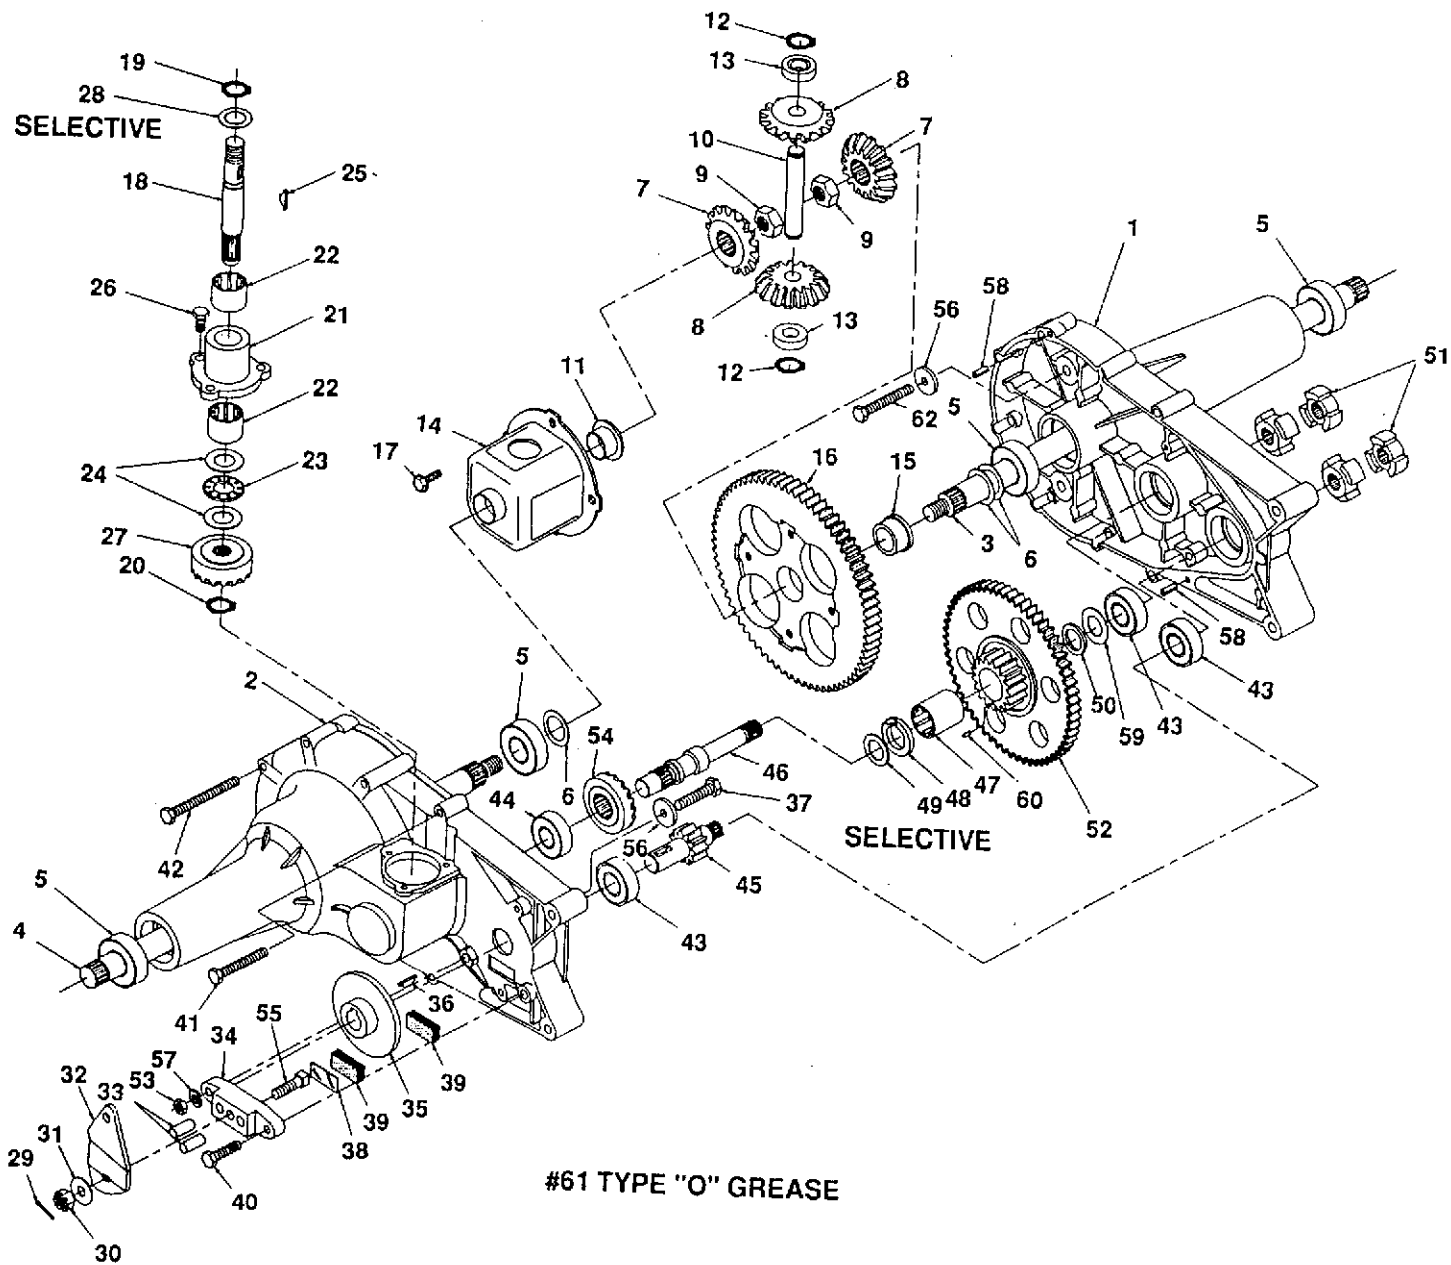

TRACTOR REPAIR PARTS

40" TRACTOR MODEL 4125H

TRACTOR REPAIR PARTS

40" TRACTOR MODEL 4125H (601 10 00-05)

Key#	Part#	Description	Qty.
1.	6010008-49	DECAL, DASH CHG,BLK,FUEL,ALL SY	1
2.	6010008-50	DECAL, BLADE CLUT/DECK HGTH ERO	1
3.	6010008-51	DECAL, INSTR FRENCH (CAN) ERO LT	1
4.	6010003-99	DECAL, SPEED HYDRO SIGNATURE	1
5.	6010004-10	DECAL, FENDER REAR,HOOD HUSQ.	4
6.	6010004-11	DECAL, GUNSIGHT CENT. STEER	1
7.	6010004-12	DECAL, GUNSIGHT CLEAR BACK	1
8.	6010004-13	DECAL, WHEEL 4 STEER HUSQ.	2
9.	6010008-52	DECAL, INSTRUC CONSOLE TOP	1
10.	6010004-38	DECAL, 4WS PATENT NO. 5048853	1
11.	6010004-47	DECAL, DEPRESS CL/BRAKE	1
12.	6010008-53	DECAL, DASH RH ISO HR,LG,SW	1
13.	6010008-54	DECAL, MODEL #4125H	2
14.	6010004-90	DECAL, HYDROSTATIC	2
15.	6010004-92	DECAL, PIN STRIPE RH	1
16.	6010004-93	DECAL, PIN STRIPE LH	1
17.	6010008-55	DECAL, RELEIF VALVE	1
18.	6010008-56	DECAL, DASH LEFT ENGLISH/ISO	1
19.			
20.			
21.	6010008-57	DECAL, OPER. INSTR. ERO TOP FRAME	1
22.	6010008-58	DECAL, DANGER FRENCH,ENGLISH	1
23.	6010008-59	DECAL, PARK BRKE EXPORT	1