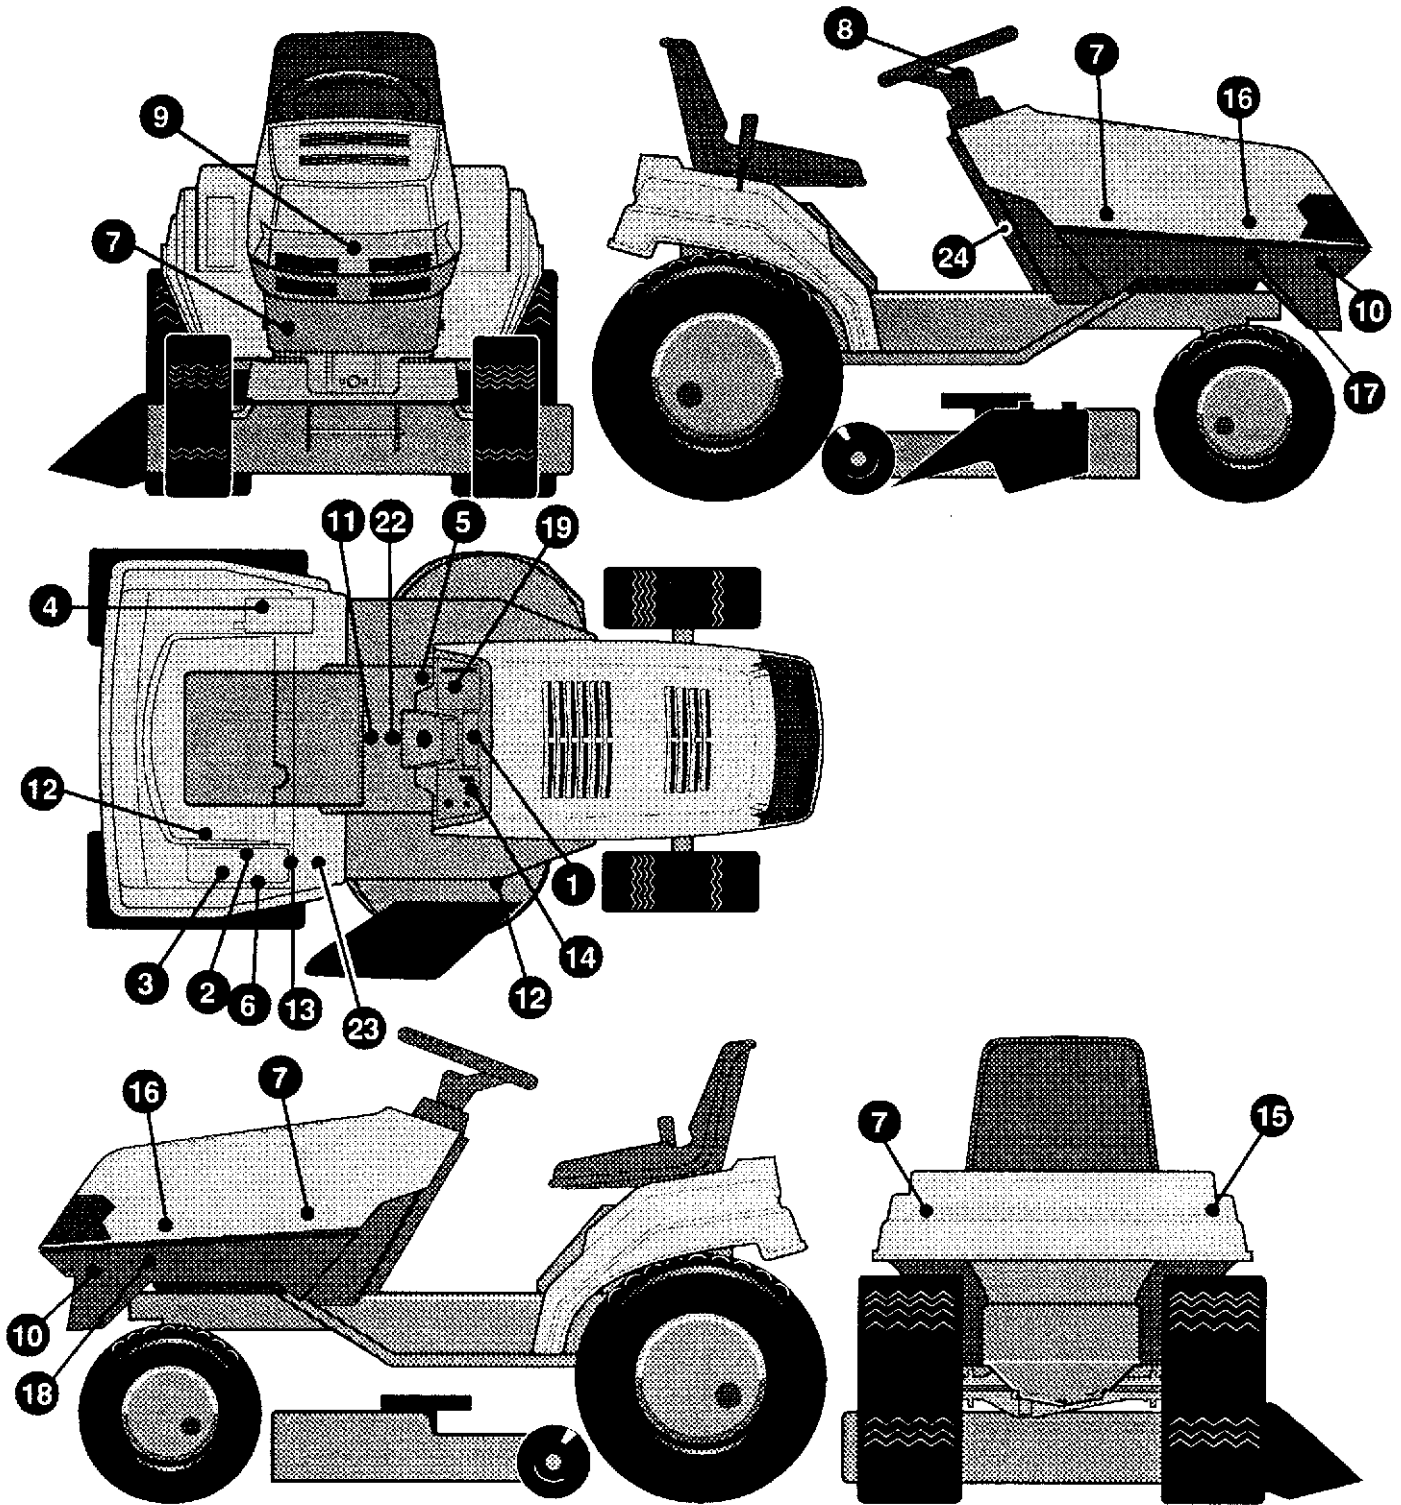

TRACTOR REPAIR PARTS

40" TRACTOR MODEL 4125H

TRACTOR REPAIR PARTS

40" TRACTOR MODEL 4125H (601 10 00-05)

Key#	Part#	Description	Qty.
1.	6010008-49	DECAL, DASH CHG,BLK,FUEL,ALL SY	1
2.	6010008-50	DECAL, BLADE CLUT/DECK HGTH ERO	1
3.	6010008-51	DECAL, INSTR FRENCH (CAN) ERO LT	1
4.	6010003-99	DECAL, SPEED HYDRO SIGNATURE	1
5.	6010004-10	DECAL, FENDER REAR,HOOD HUSQ.	4
6.	6010004-11	DECAL, GUNSIGHT CENT. STEER	1
7.	6010004-12	DECAL, GUNSIGHT CLEAR BACK	1
8.	6010004-13	DECAL, WHEEL 4 STEER HUSQ.	2
9.	6010008-52	DECAL, INSTRUC CONSOLE TOP	1
10.	6010004-38	DECAL, 4WS PATENT NO. 5048853	1
11.	6010004-47	DECAL, DEPRESS CL/BRAKE	1
12.	6010008-53	DECAL, DASH RH ISO HR,LG,SW	1
13.	6010008-54	DECAL, MODEL #4125H	2
14.	6010004-90	DECAL, HYDROSTATIC	2
15.	6010004-92	DECAL, PIN STRIPE RH	1
16.	6010004-93	DECAL, PIN STRIPE LH	1
17.	6010008-55	DECAL, RELEIF VALVE	1
18.	6010008-56	DECAL, DASH LEFT ENGLISH/ISO	1
19.			
20.			
21.	6010008-57	DECAL, OPER. INSTR. ERO TOP FRAME	1
22.	6010008-58	DECAL, DANGER FRENCH,ENGLISH	1
23.	6010008-59	DECAL, PARK BRKE EXPORT	1