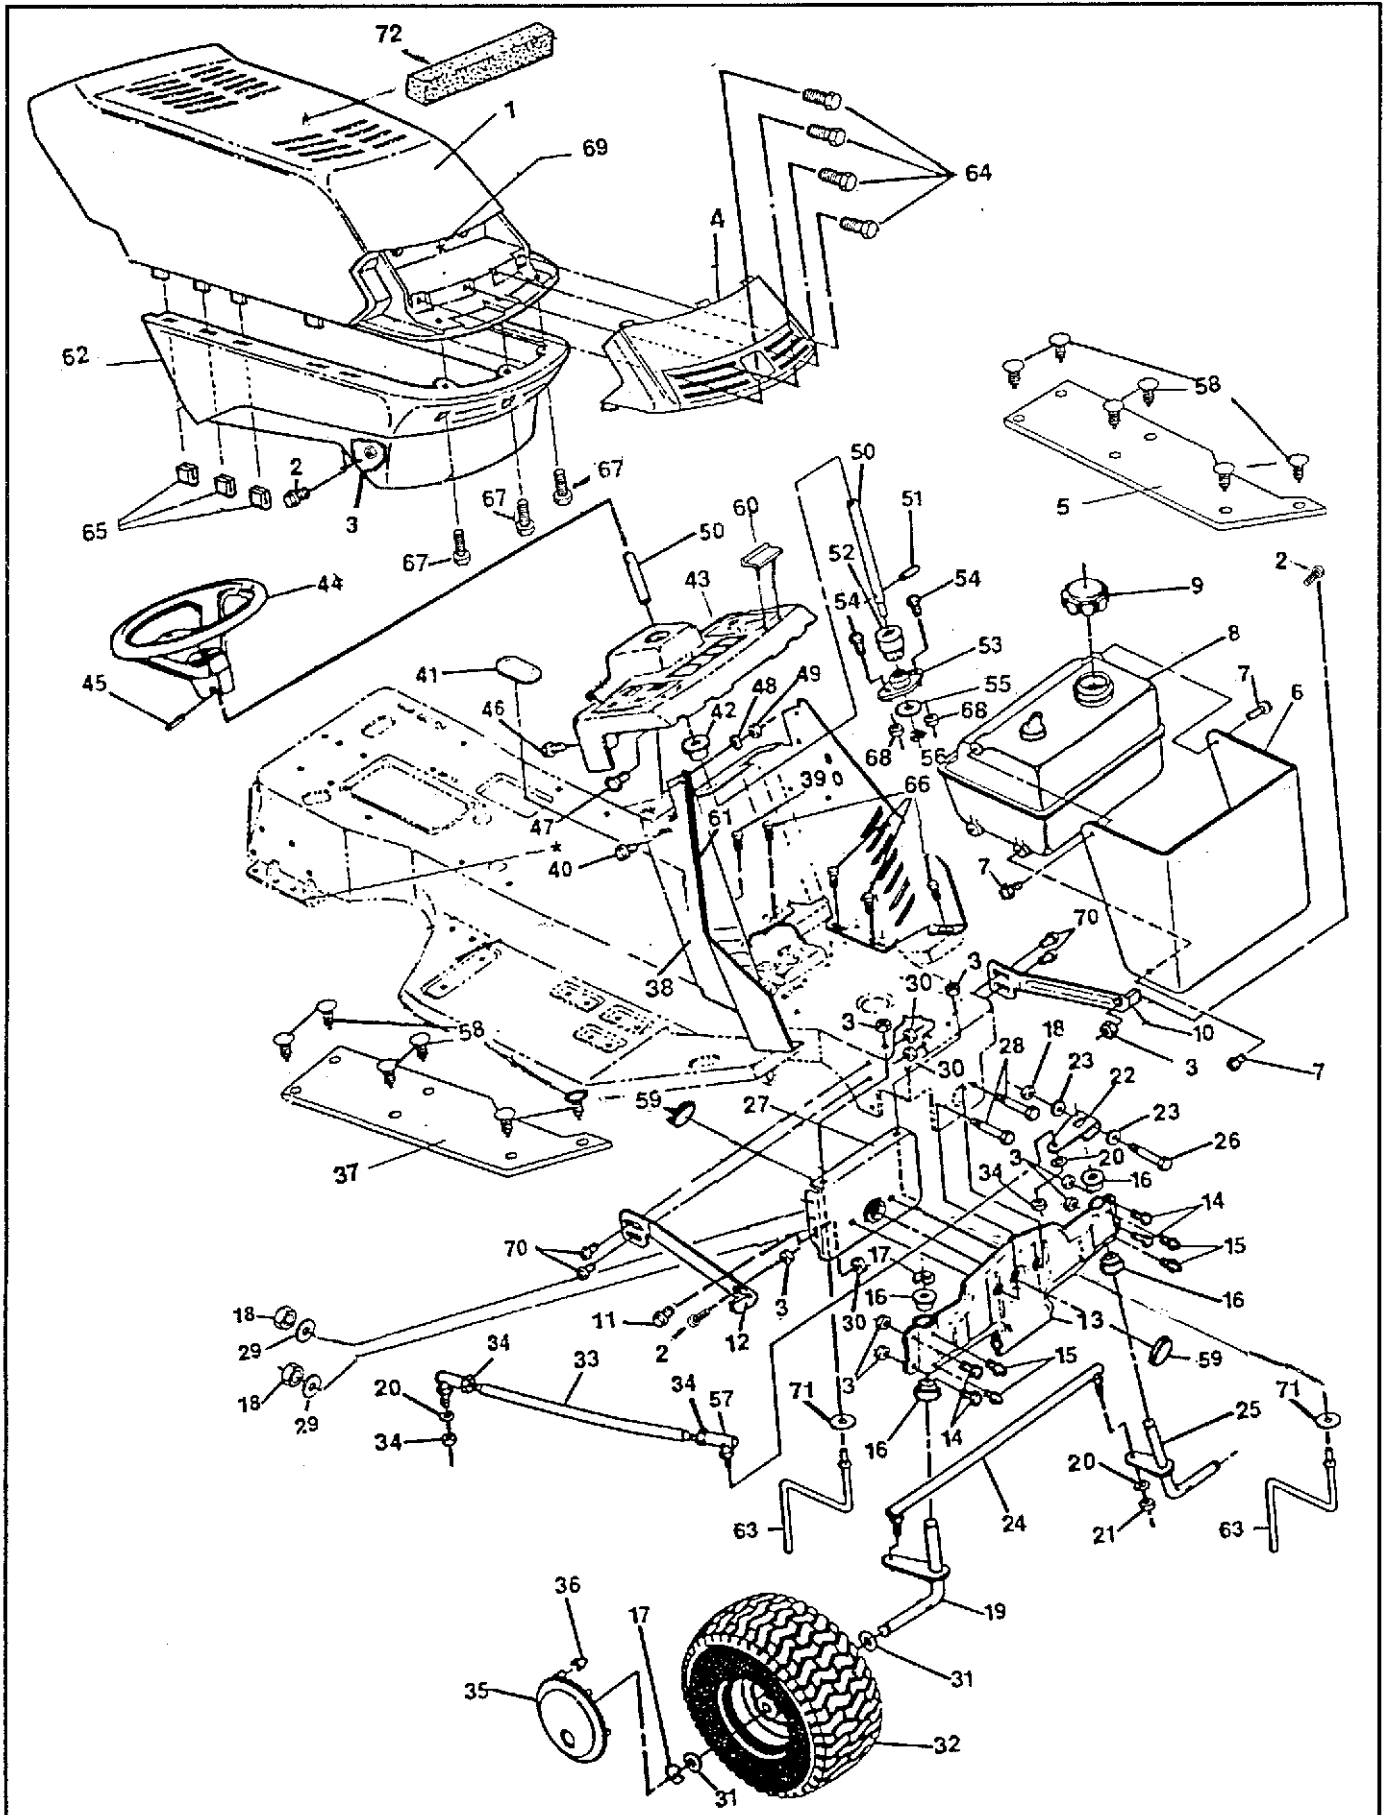

TRACTOR REPAIR PARTS

40" TRACTOR MODEL 4125H

TRACTOR REPAIR PARTS

40" TRACTOR MODEL 4125H (601 10 00-05)

Key No.	Part No.	Description	Key No.	Part No.	Description
1	6010003-98	Hood	44	6010001-90	Steering Wheel
2	6010000-99	Shoulder Bolt, 5/16-18 Thd.	45	6010005-48	Pin, , Spring, 1/4 x 2 In.
3	6010000-59	Nut, Hx, Ctrlk, 5/16-18 Thd.	46	6010002-74	Screw, Tap, 1/4-20 x 1/2 In.
4	6010003-04	Lens, Headlight	47	6010000-24	Screw, Hx Hd, 1/4-20 x 5/8 In.
5	6010004-65	Assembly, Foot Pad L. H.	48	6010000-18	Washer, Flat, 9/32 In.
6	6010007-12	Heat Shield	49	6010000-62	Nut, Hx, Ctrlk, 1/4-20 Thd.
7	6010001-14	Screw, Hx Hd, Plastite 1/4 Dia. x 3/4 In	50	6010001-49	Shaft, Steering
8	6010002-72	Tank, Gas 1.5 Gal W/Sensor	51	6010001-64	Pin, Dowel
	6010002-71	Low Fuel Sensor	52	6010001-51	Pinion, Steering
9	6010000-49	Cap, Fuel	53	6010001-63	Bearing, Flange
10	6010008-14	Bracket, Hood L. H.	54	6010008-21	Screw, 5/16-24x.75 Sq.
11	6010005-97	Screw, Hx Hd, 5/16 -18 x 3/4 In.	55	6010001-09	Washer, Flat, 1/2 In.
12	6010008-15	Bracket, Hood R. H.	56	6010000-89	E-Ring
13	6010008-16	Front Axle W/Bearings	57	6010006-23	Ball, Joint, 3/8 Thd.
14	6010000-06	Screw, Hx Hd, 5/16-18 x 5/8 In.	58	6010004-06	Ratchet Fastener
15	6010006-51	Grease Fitting	59	6010003-07	Plug, Front Axle
16	6010001-47	Bearing, Spindle	60	6010008-22	Bumper, Hood/Dash
17	6010005-25	E-Ring	61	6010005-56	Wide Trim 18 "
18	6010000-60	Nut, Hx, Ctrlk, 3/8-16 Thd.	62	6010003-02	Grille
19	6010008-17	Spindle, R. H.	63	6010001-22	Belt Guide
20	6010000-15	Washer, Split, Lock 3/8 In.	64	6010004-17	Screw, #4-24 x 1/2 In.
21	6010000-10	Nut, Hx, 3/8-24 Thd.	65	6010003-03	Clip, Tinnerman
22	6010001-48	Steering Arm, Upper	66	6010005-19	Screw, 5/16-18 x .50 In.
23	6010006-70	Washer, Flat, 25/64 In.	67	6010001-13	Screw, #10 x 1/2 In.
24	6010001-19	Assembly, Tie Rod	68	6010008-23	Nut, 5/16-24 Hxwdfllk
25	6010008-18	Spindle, L.H.	69	6010003-97	Decal, Reflector Ver II, Hood
26	6010000-77	Screw, Hx Hd, 3/8-16 x 2-1/2 In.	70	6010005-91	Screw, Hex Fl, 5/16-18 x 3/4 In.
27	6010007-08	Support Bracket, Front Axle	71	6010000-57	Washer, Internal Tooth
28	6010000-37	Screw, Hx Hd, 3/8-16 x 3 In.	72	6010003-19	Foam, Hood Baffle
29	6010000-98	Washer, Spring			
30	6010005-95	Nut, Hx, Wd Fl Lk 5/16-18 Thd.			
31	6010006-45	Washer, Flat, 3/4 In.			
32	^	Wheel & Tire Assembly, Front Refer to Tire Tread Page			
	Tire				
	6010008-19	Wheel/With Bearing			
	6010000-96	Valve Stem			
	6010004-58	Bearing			
33	6010001-81	Drag Link			
34	6010000-48	Nut, Hx, Jam, 3/8-24 Thd.			
35	6010002-90	Hubcap, Front			
36	6010002-94	Clip, Hubcap			
37	6010004-64	Assembly, Foot Pad R. H.			
38	6010007-00	Dash, Lower			
39	6010005-44	Screw, Tap, 5/16-18 x 3/8 In.			
40	6010006-68	Screw, Self-Tap, 1/4-20 x 1/2 In.			
41	6010002-47	Cover			
42	6010001-92	Bushing, Upper Steering			
43	6010008-20	Dash, Upper			

(^) Order Parts Individually