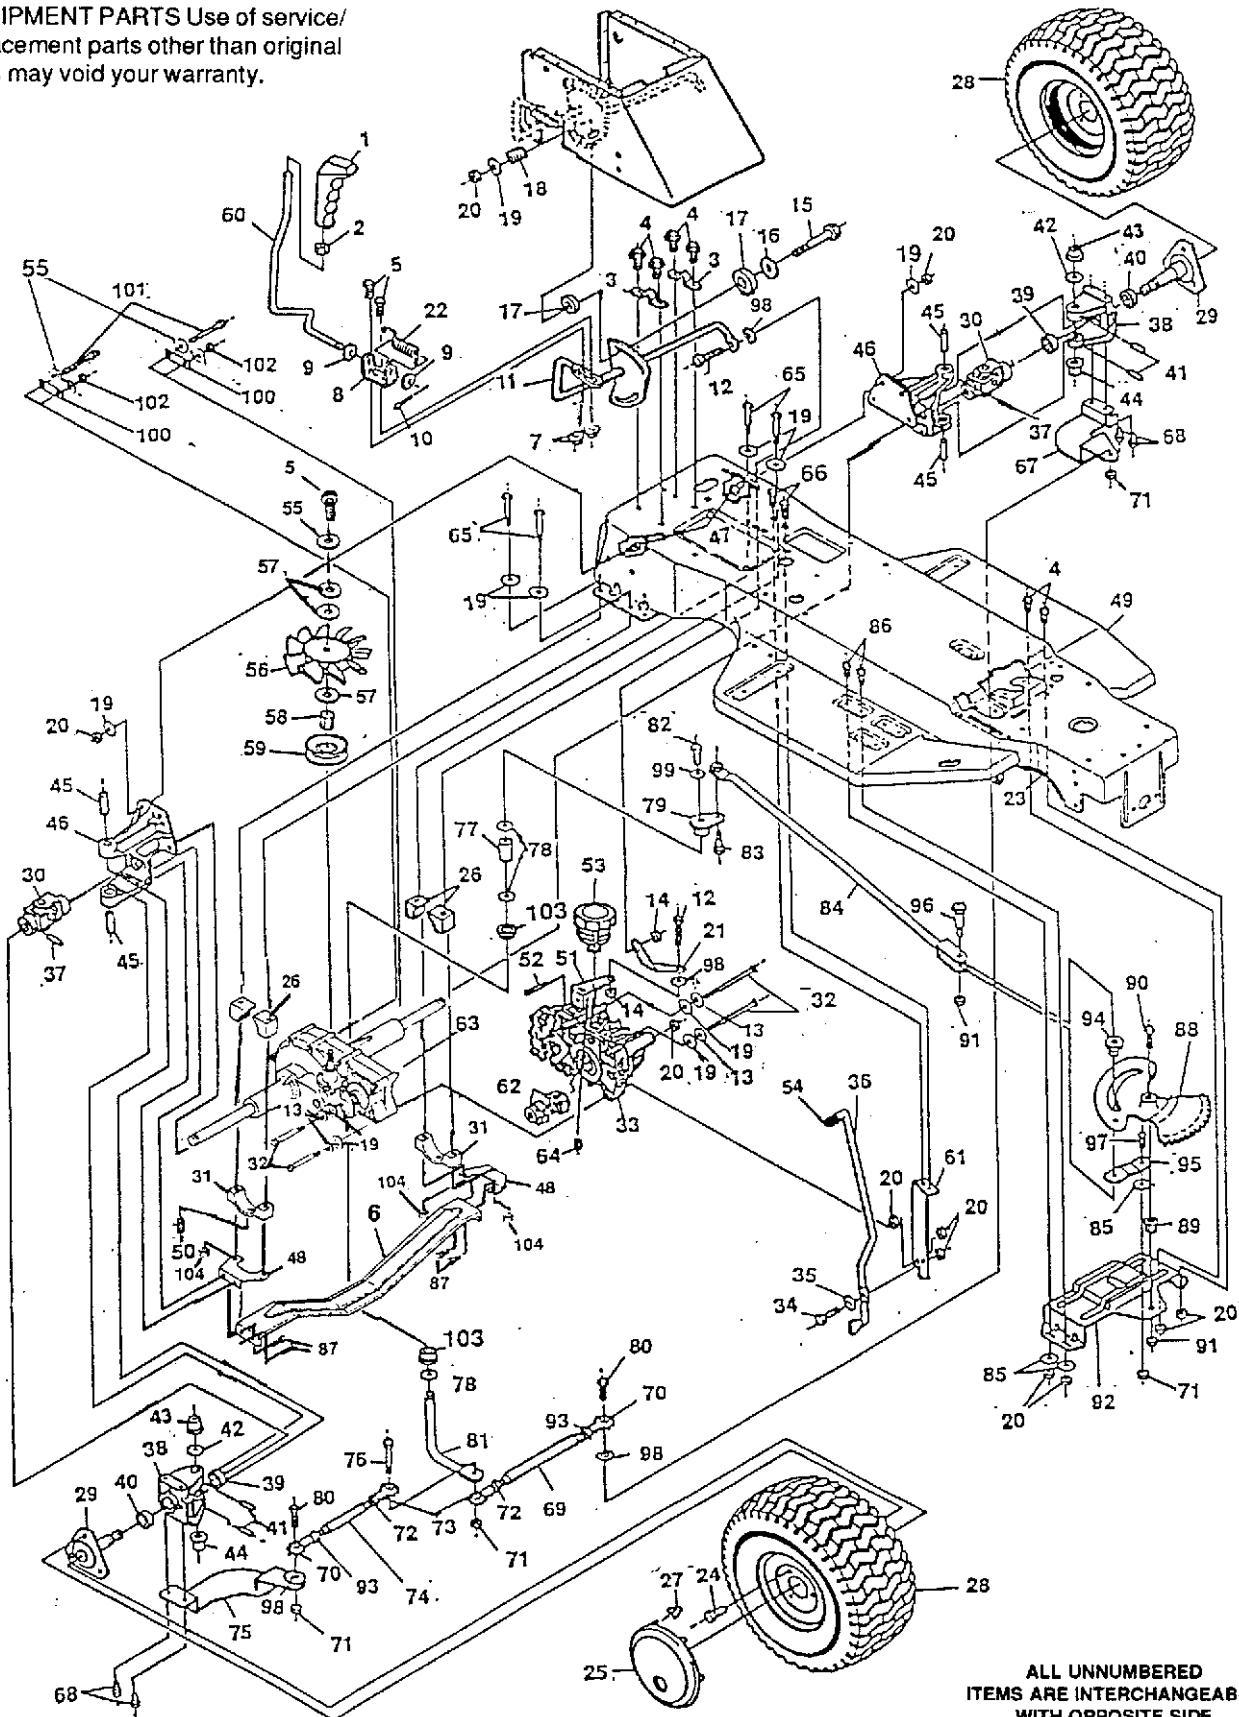

TRACTOR REPAIR PARTS

40" TRACTOR MODEL 4125H

NOTE: ALWAYS USE ORIGINAL EQUIPMENT PARTS Use of service/ replacement parts other than original parts may void your warranty.

ALL UNNUMBERED ITEMS ARE INTERCHANGEABLE WITH OPPOSITE SIDE

TRACTOR REPAIR PARTS

40" TRACTOR MODEL 4125H (601 10 00-05)

Key No.	Part No.	Description
1	6010002-37	Handle, Deck Engage Lever
2	6010000-08	Nut, 1/2-13
3	6010004-42	Bracket, Clutch/Brake Arm
4	6010005-19	Screw, 5/16-18 x 1/2 In.
5	6010000-67	Screw, 1/4-20 x .62 In.
6	6010008-26	Brace
7	6010008-27	Nut, 1/4-20
8	6010003-94	Bracket, Shift
9	6010006-54	Washer, Flat
10	6010000-25	Pin, Cotter
11	6010007-27	Shift Rod Assembly
12	6010000-33	Screw, 3/8-16 x 1-1/4 In.
13	6010000-23	Washer
14	6010000-60	Nut, 3/8-16 Thd.
15	6010000-32	Screw, 5/16-18 x 2 In.
16	6010006-56	Washer, Flat
17	6010005-66	Washer, Friction
18	6010001-08	Spring
19	6010000-19	Washer, Flat
20	6010000-59	Nut, 5/16-18 Thd.
21	6010003-80	Shift Link
22	6010003-92	Spring, Torsion
23	6010005-56	Trim
24	6010000-44	Screw, Hx Hd, 1/2-20 x 1/2 In.
25	6010002-91	Hubcap, 8 In.
26	6010004-04	Mounting Block
27	6010002-94	Clip, Hubcap
28	^	Tire and Wheel Assembly
		Refer to Tire Tread Page
		Wheel
	6010006-40	Valve System
	6010000-96	Hub Assembly
29	6010004-67	U-Joint Assembly
30	6010008-28	Grease Fitting
	6010008-29	Mounting Block
31	6010003-79	Screw, 5/16-18 x 4-1/2 In.
32	6010000-85	Hydrostatic Pump
33	6010003-81	Shoulder Bolt
34	6010003-73	Washer
35	6010000-98	Rod- Relief Valve
36	6010003-85	Pin, Grooved, 1/4 x 1 1/2 In.
37	6010005-22	Bracket, Steering Pivot, Outer
38	6010004-68	Bearing
39	6010000-43	Bearing
40	6010004-69	Pin, Spring 1/4 x 1 1/2 In.
41	6010005-50	Washer, Flat
42	6010000-92	Bushing, Shouldered
43	6010000-38	Bushing, Shouldered
44	6010000-42	Pin, Steering Hinge
45	6010000-39	Bracket, Steering Pivot, Inner
46	6010000-47	Screw, Hx Hd, 5/16-18 x 1 In.
47	6010000-29	Bracket, Transaxle Mounting
48	6010007-33	Main Frame
49	6010008-30	Screw, #10-32 x 1/4 In.
50	6010000-58	Armspeed Control
51	6010003-78