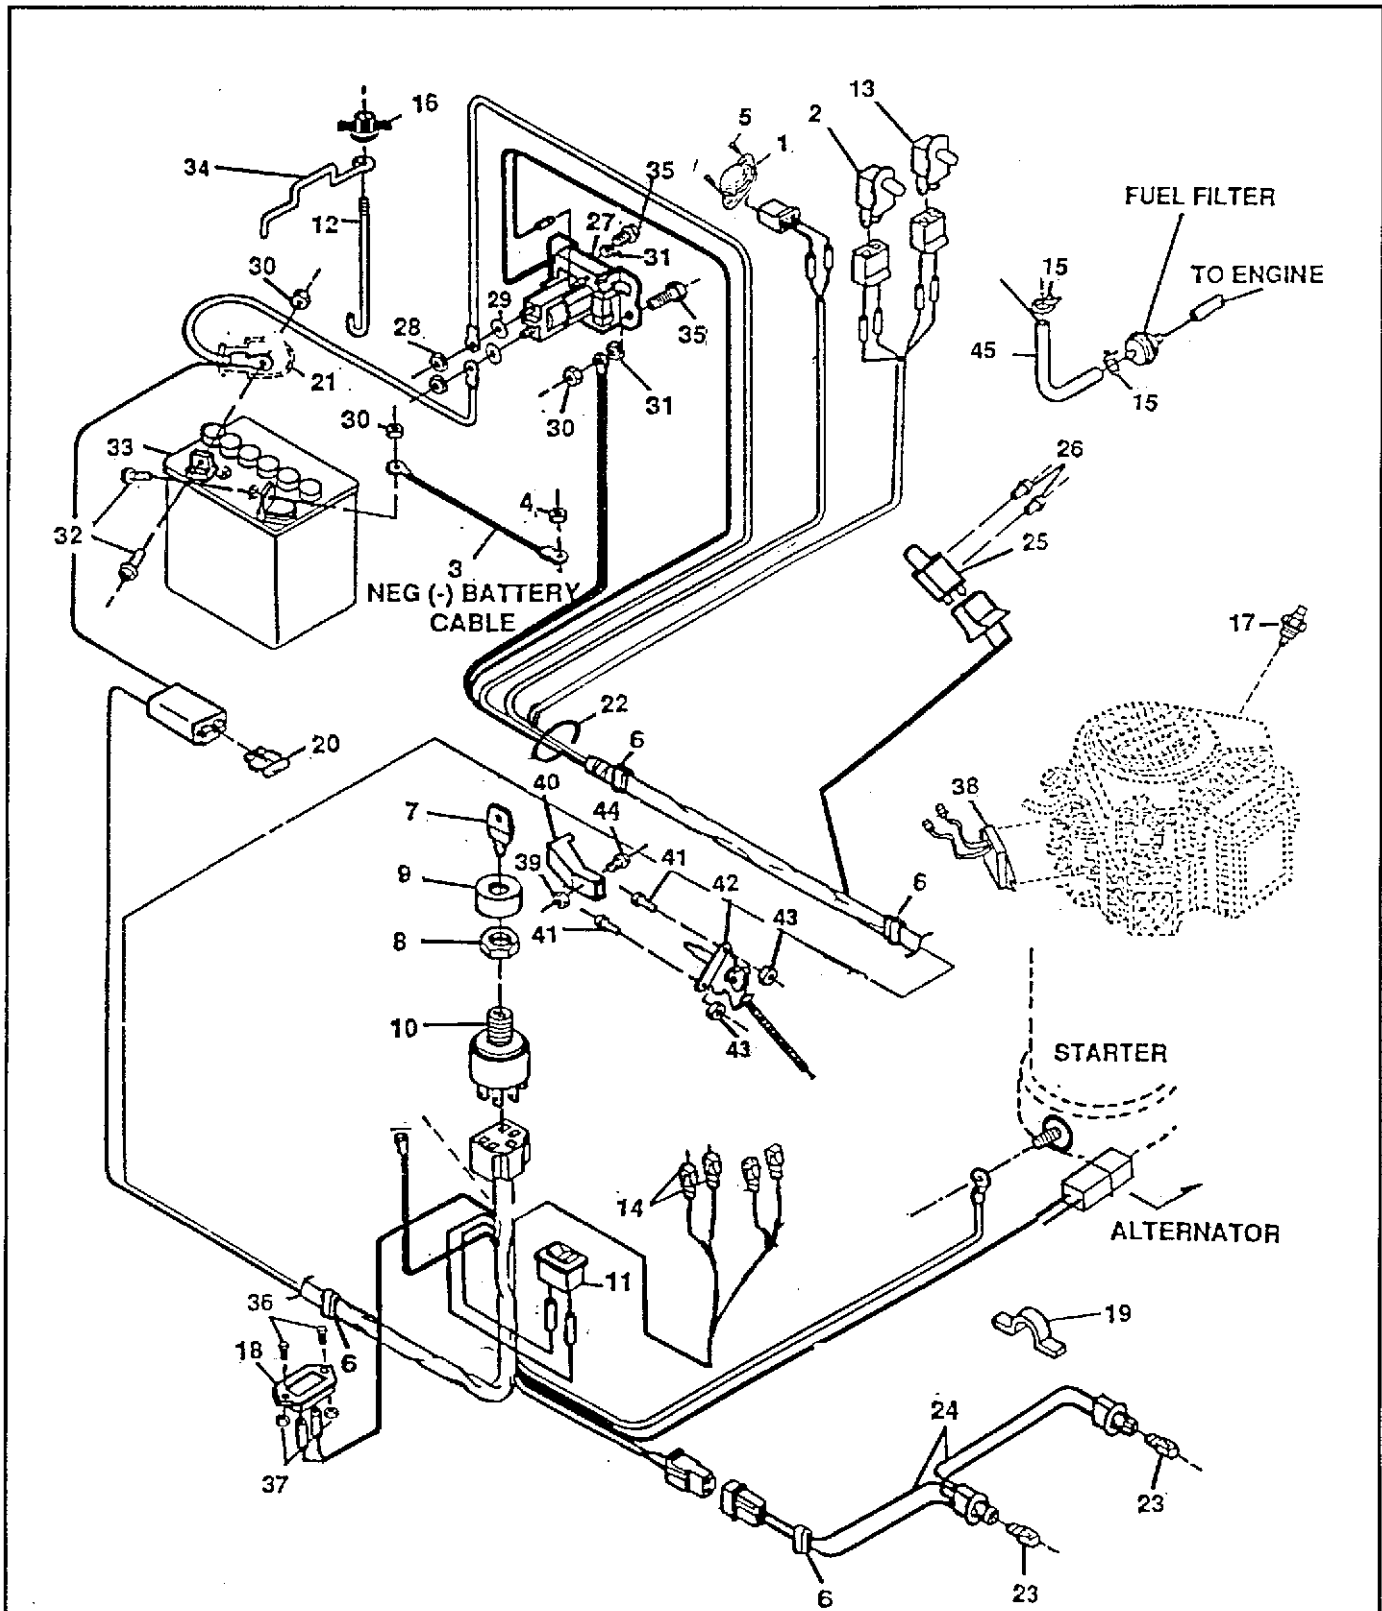

TRACTOR REPAIR PARTS

40" TRACTOR MODEL 4125H

NOTE: ALWAYS USE ORIGINAL EQUIPMENT PARTS Use of service/ replacement parts other than original parts may void your warranty.

ALL UNNUMBERED ITEMS ARE INTERCHANGEABLE WITH OPPOSITE SIDE

TRACTOR REPAIR PARTS

40" TRACTOR MODEL 4125H (601 10 00-05)

Key No.	Part No.	Description
1	6010006-29	Seat Switch
2	6010003-21	Switch, Snap Mnt No. .140 Blue
3	6010005-96	Cable, Battery, Negative
4	6010001-03	Nut, Hx, Keps, 5/16-18 Thd.
5	6010000-65	Screw, 1/4-20 x .38
6	6010006-28	Tie Cable
7	6010001-23	Key, Ignition Switch
8	6010001-11	Nut, Switch
9	6010001-12	Boot, Switch
10	6010002-70	Switch, Ignition
11	6010001-20	Switch, Light
12	6010006-30	Rod, Battery Hold-Down
13	6010000-51	Switch, Snap Mnt No. .140 Wh.
14	6010006-33	Bulb, Indicator
15	6010005-61	Clamp, Gas Line
16	6010003-71	Wingnut
17	6010004-62	Oil Sensor
18	6010002-40	Minature Hour Meter
19	6010005-34	Press Clip
20	6010001-28	Fuse, 15A-32V, Spade Type
21	6010003-23	Boot, Rubber (Battery Cable)
22	6010008-46	Wire Harness
23	6010005-89	Bulb Headlamp
24	6010001-86	Assembly, Light Wire
25	6010006-29	Switch
26	6010007-46	Screw, Pn Hd, Tap #12 x 1/2 In.
27	6010005-92	Solenoid
28	6010000-09	Nut, Hx 5/16-24 Thd.
29	6010000-55	Washer, Lock 5/16 In.

Key No.	Part No.	Description
30	6010001-02	Nut, Hx, Keps, 1/4-20 Thd.
31	6010000-62	Nut, Hx, Ctrlk, 1/4-20 Thd.
32	6010000-24	Screw, 1/4-20 x 5/8 In.
33	6010001-36	Battery
34	6010001-82	Bracket, Battery Hold-Down
35	6010000-83	Screw, 1/4-20 x 3/4 In.
36	6010008-47	Screw, #6-32 x .50
37	6010001-05	Nut, Hx Keps 6-32
38	6010003-06	Regulator, Sen. Volt BS with Sensor
39	6010000-22	Nut, Hex. #8-32 Thd.
40	6010002-26	Knob, Throttle Control
41	6010008-48	Screw #10-24 x 5/8
42	6010004-81	Throttle Control
43	6010003-37	Nut, Hex, Nylon Lock #8-32 x 3/8 In.
44	6010000-63	Screw, Ph, Pn, #8-32 x 3/8 In.
45	6010005-55	Gas Line