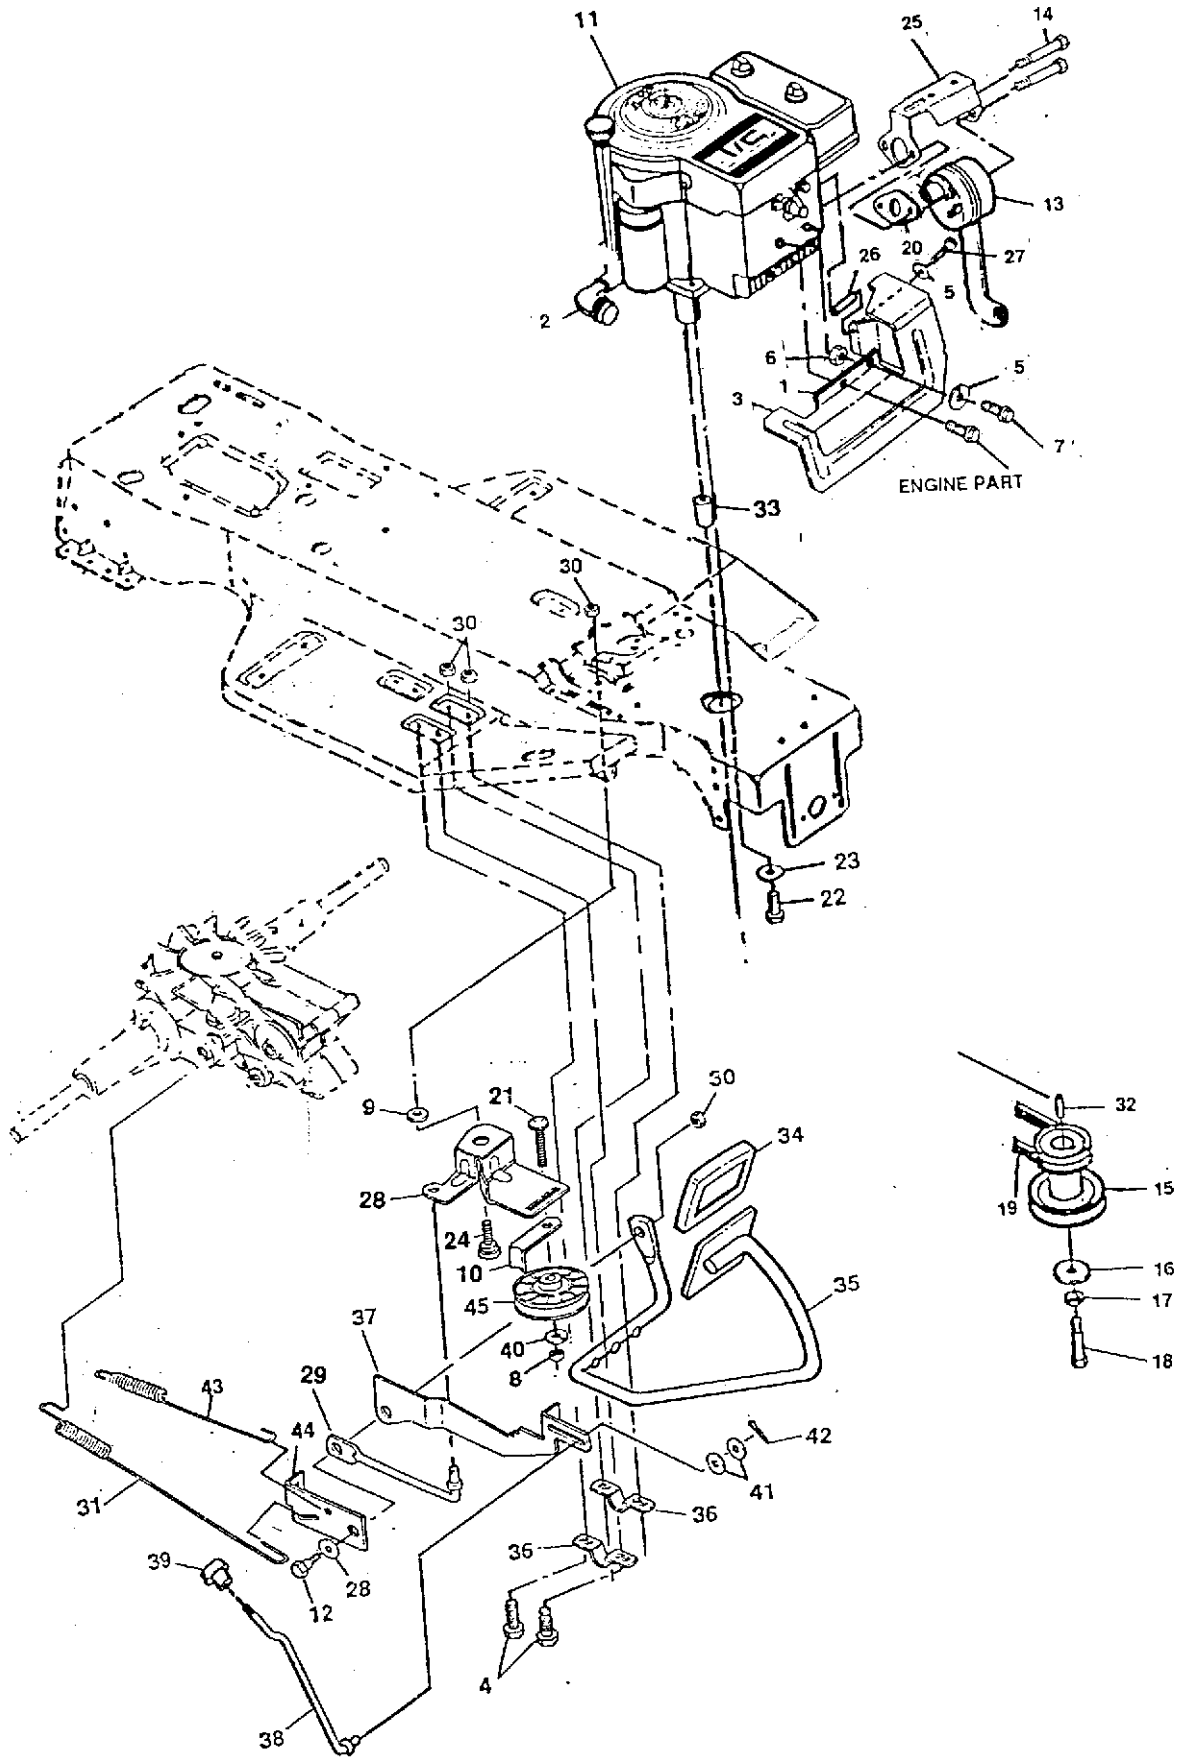

(^) Order Parts Individually

TRACTOR REPAIR PARTS

40" TRACTOR MODEL 4125H

TRACTOR REPAIR PARTS

40" TRACTOR MODEL 4125H (601 10 00-05)

Key No.	Part No.	Description
1	6010008-24	Trim
2	6010000-05	Elbow, 90 Degree
3	6010007-26	Heat Shield
4	6010005-19	Screw, 5/16-18 x 1/2
5	6010000-14	Washer, Split Lock
6	6010000-12	Nut, 5/16 - 18
7	6010001-17	Screw, 14-20 x 7/8 In.
8	6010000-13	Nut, 3/8-16
9	6010005-47	Flatwasher, .333 x .87 x .119
10	6010005-28	Retainer, Belt
11	ENGINE	
12	6010003-72	Bolt, Shoulder 5/16-18
13	6010003-89	Muffler, Round
14	6010002-60	Bolt, 5/16 - 18 Thd.
15	6010002-93	Pulley Assembly, Engine
16	6010006-13	Washer, Pilot
17	6010000-16	Washer, Split Lock 7/8
18	6010005-38	Screw, 7/16-20 x 5 In.
19	6010003-88	Belt
20	6010005-53	Muffler Gasket
21	6010005-51	Screw, 3/8-16x1-1/2 In.
22	6010005-73	Screw, Tap 3/8-16 x 11/4 In.
23	6010000-56	Washer 3/8 In.
24	6010003-87	Bolt, Shoulder, 5/16-18
25	6010002-61	Muffler Shield
26	6010003-90	Heat Shield Spacer
27	6010000-84	Screw, 1/4-20 x 3-1/2 In
28	6010004-61	Idler, Arm
29	6010004-60	Rod, Clutch