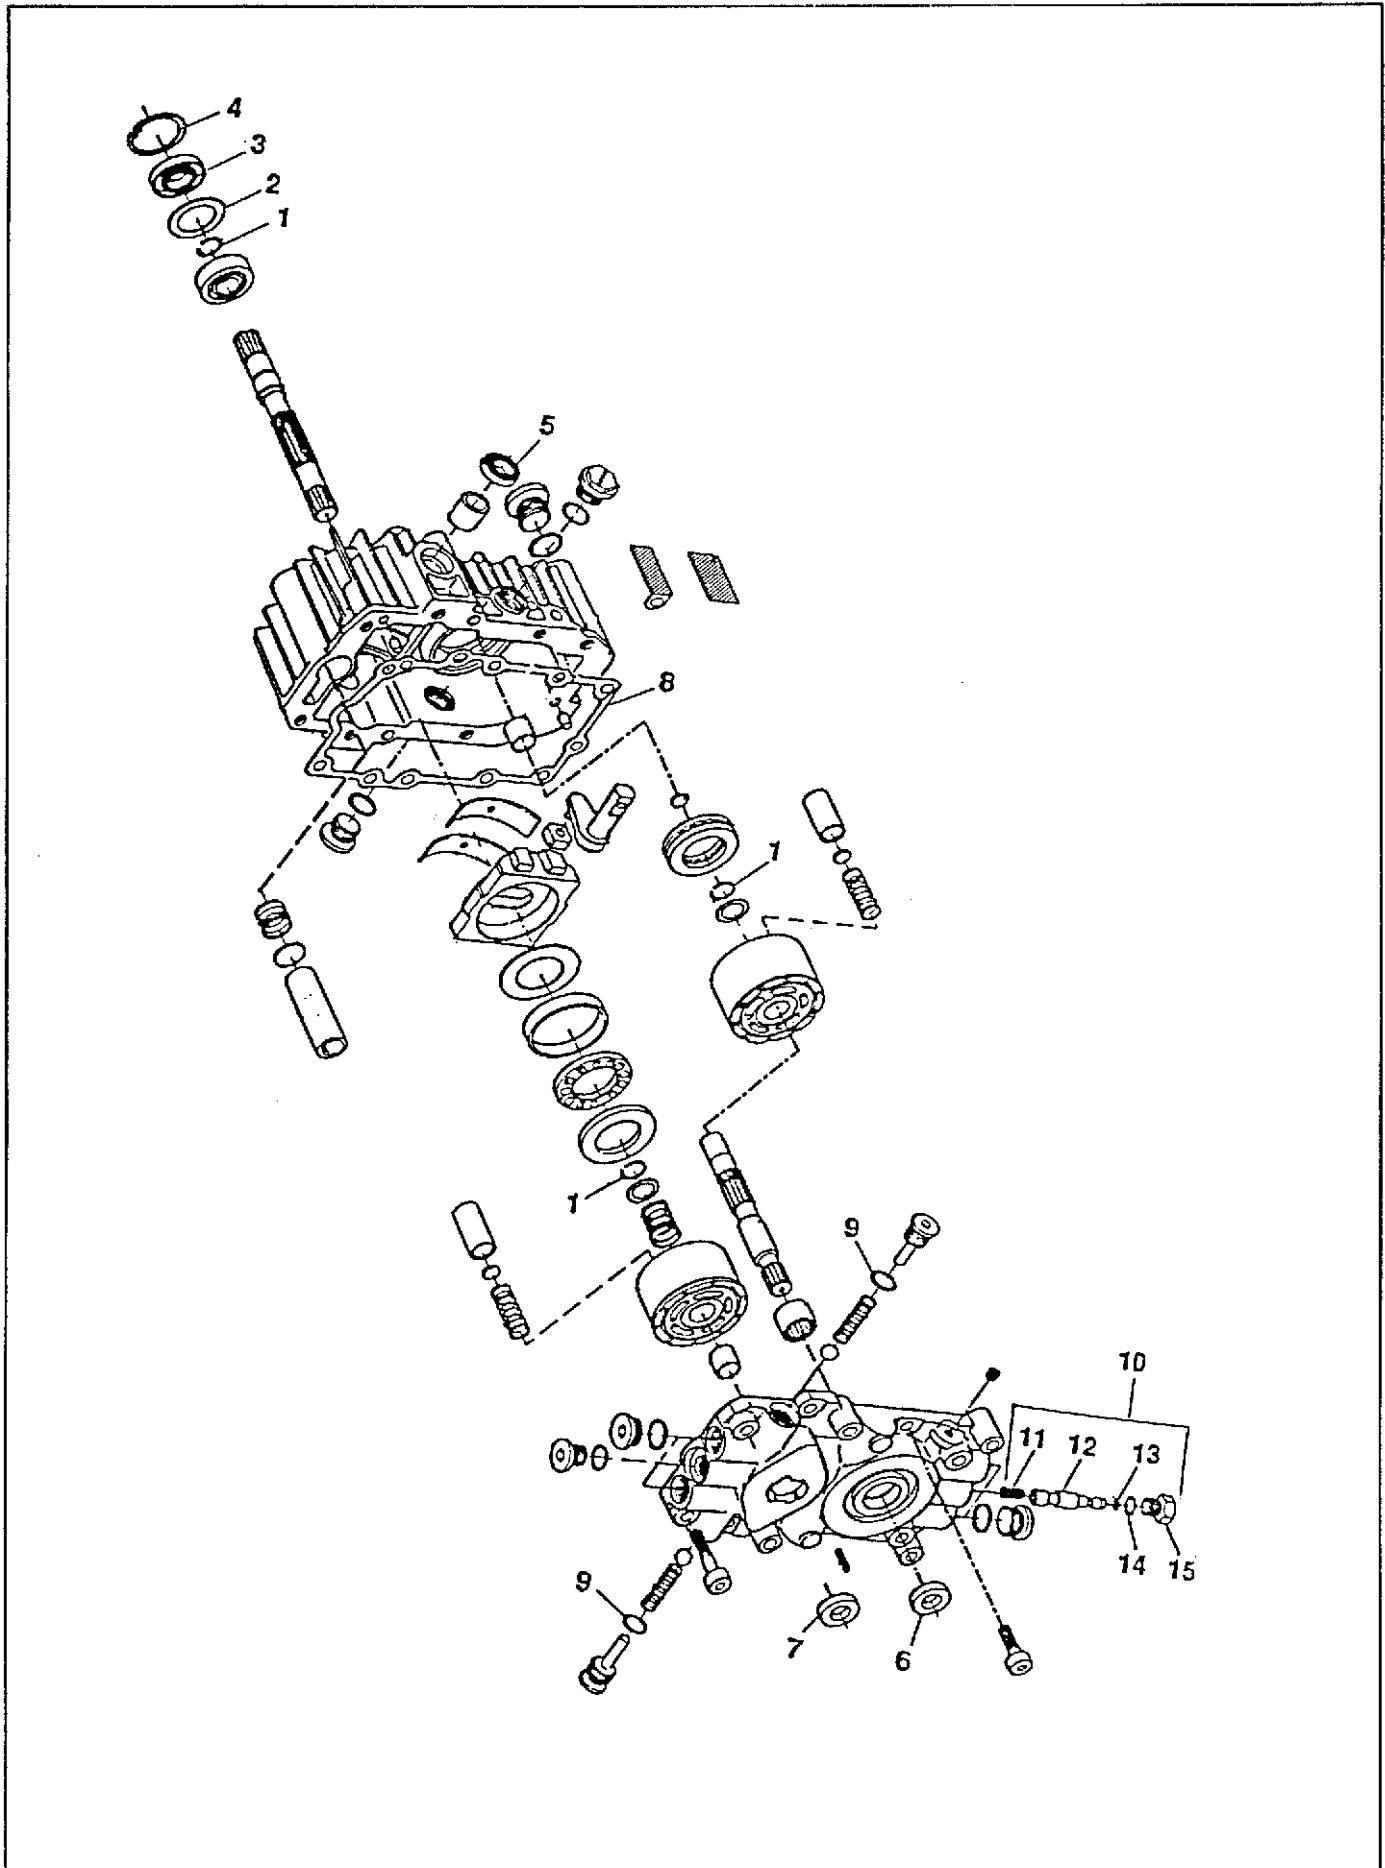

HYDROSTATIC PUMP

Key No.	Part No.	Description
	310227	HYDROSTATIC PUMP (COMPLETE)
	313306	OVERHAUL SEAL KIT (CONTAINS KEY NO.'S 1-9, 13 AND 14)
1		RING-RETAINING
2		SPACER
3		SEAL-LIP
4		RING-RETAINING
5		SEAL-LIP
6		SEAL-LIP
7		SEAL-LIP
8		GASKET-CENTER SECTION
9		O-RING
10	313305	BY-PASS VALVE KIT-COMPLETE (INCL. KEY NO.'S 11-15)
11		SPRING-HELICAL COMP
12		BY-PASS SPOOL
13		O-RING
14		O-RING
15		PLUG-BY-PASS