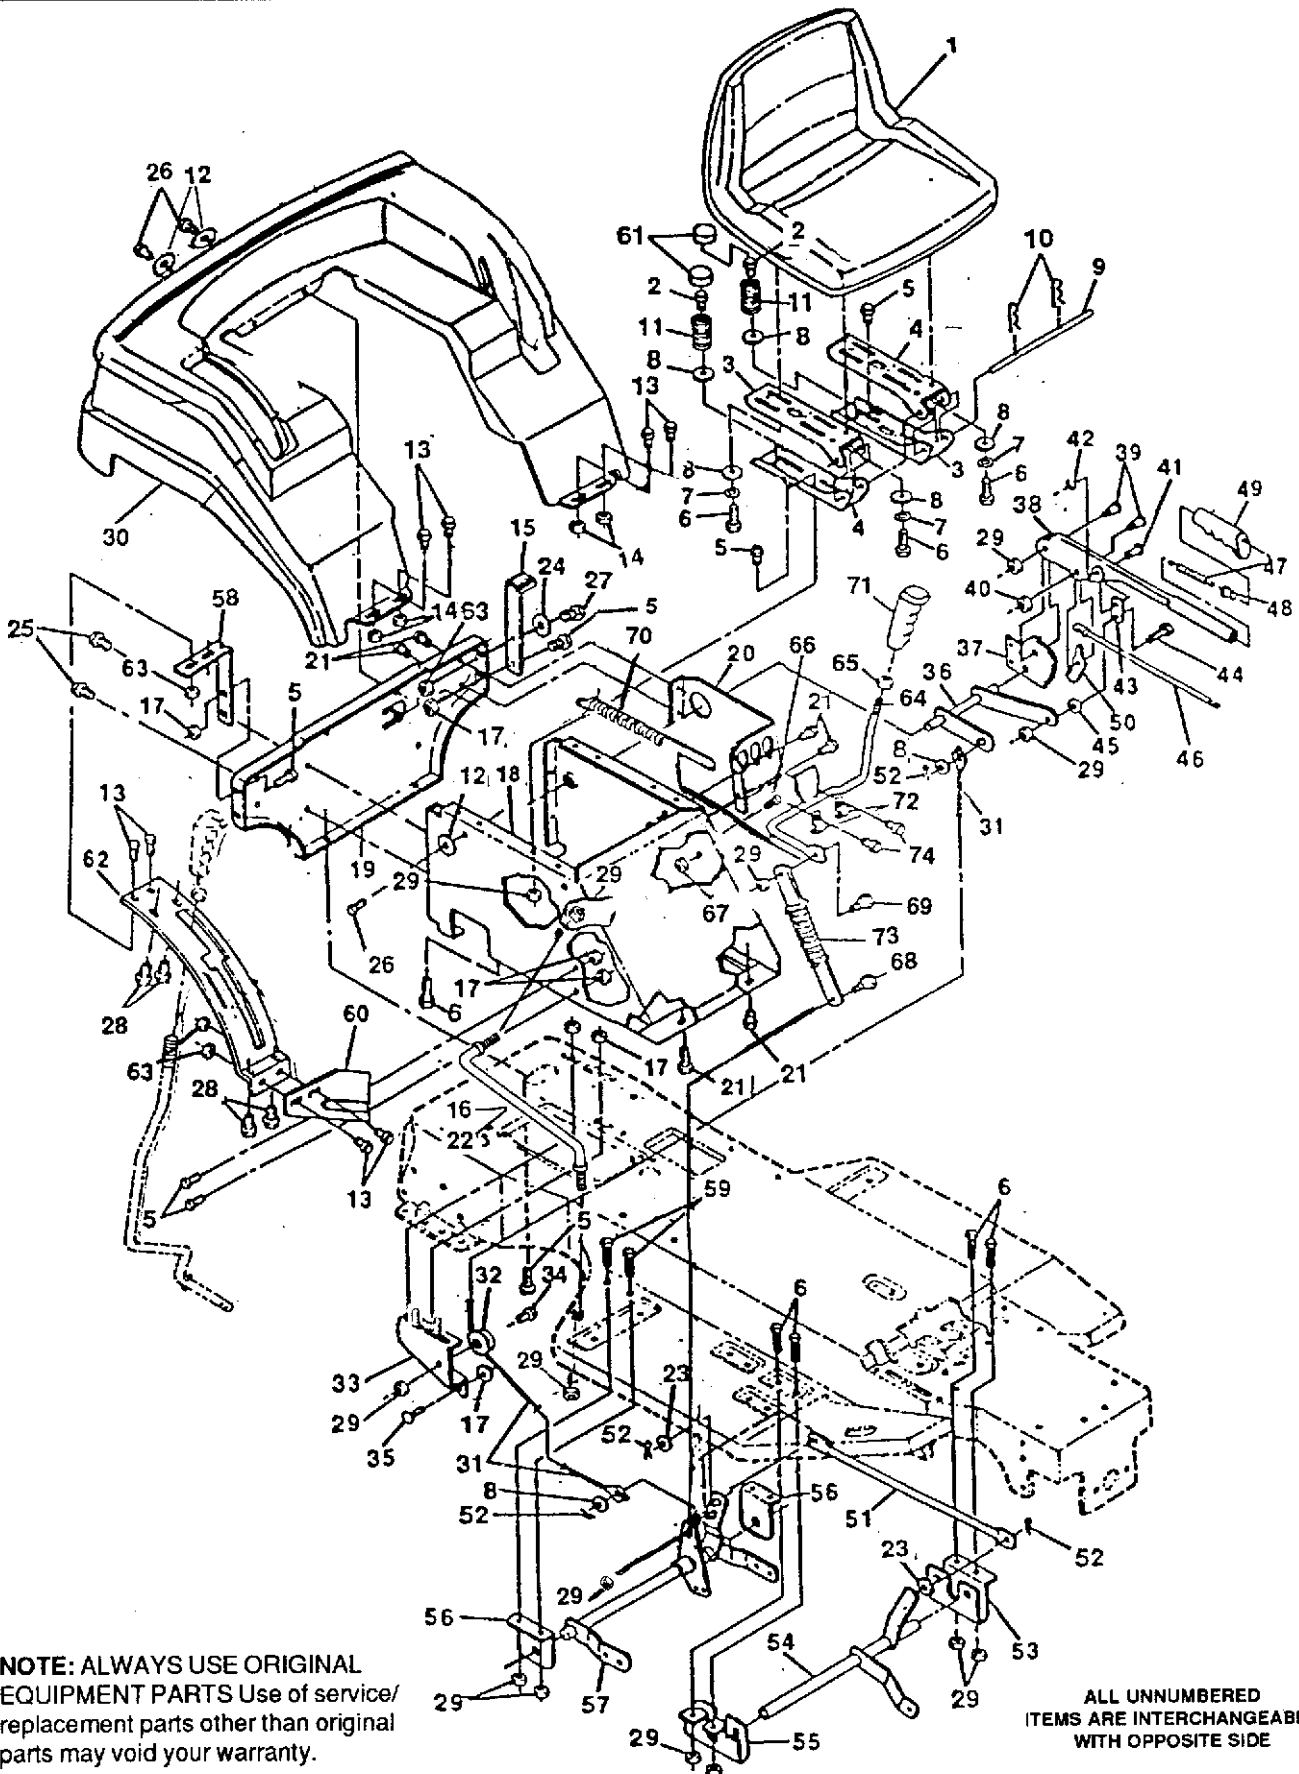

TRACTOR REPAIR PARTS

40" TRACTOR MODEL 4125H

NOTE: ALWAYS USE ORIGINAL EQUIPMENT PARTS Use of service/ replacement parts other than original parts may void your warranty.

ALL UNNUMBERED ITEMS ARE INTERCHANGEABLE WITH OPPOSITE SIDE

TRACTOR REPAIR PARTS

40" TRACTOR MODEL 4125H (601 10 00-05)

Key No.	Part No.	Description	Key No.	Part No.	Description
1	6010003-95	Seat	47	6010006-42	Spring, Height Adjust
2	6010005-43	Screw, 5/16 18 x .63	48	6010006-41	Knob, Height Adjust
3	6010007-07	Channel, Seat L. H	49	6010002-38	Handle, Lift
4	6010008-04	Channel, Seat R. H.	50	6010001-26	Pawl, Height Adjust
5	6010005-97	Screw, Hx Hd, Wd Fl 5/16-18 x 3/4 In.	51	6010001-59	Tie Rod
6	6010000-28	Screw, Hx Hd, 5/16-18 x 3/4 In.	52	6010000-25	Cotter Pin
7	6010000-23	Washer, Lock 5/16 In.	53	6010007-16	Bracket, L. H. Front Hanger
8	6010000-19	Washer, Flat, 11/32 In.	54	6010007-21	Assembly, Front Lift Shaft
9	6010002-32	Rod, Seat Support	55	6010007-17	Bracket, R. H. Front Hanger
10	6010005-23	Hair Pin, .073 Dia. x 1.13 In.	56	6010007-20	Bracket, Hanger
11	6010002-62	Seat Spring	57	6010007-19	Assembly, Rear Lift Shaft
12	6010000-03	Washer, Flat, 9/32 In.	58	6010002-58	Fender Support, R. H.
13	6010000-67	Screw, Hx Hd, 1/4-20 x 5/8 In.	59	6010000-06	Screw, Hx Hd, 5/16-18 x 5/8 In.
14	6010000-62	Nut, Lock, 1/4-20 Thd.	60	6010002-59	Support, Shift Plate
15	6010002-57	Fende Support, L. H.	61	6010006-20	Cover, Seat Spring
16	6010008-05	Support, LH footrest stiffener	62	6010007-37	Quadrant
17	6010005-95	Nut, Hx, Wd Fl, Lk 5/16-18 Thd.	63	6010005-75	Nut, Hx, Wd Fl Lk, 1/4-20 Thd.
18	6010008-06	Seat Support	64	6010008-10	Assembly brkt & Engagement hand
19	6010008-07	Support, Fender & Seat	65	6010000-08	Nut, HX Ctrlk, 1/2-13 Thd.
20	6010001-34	Bracket, Support Engage	66	6010000-35	Screw, Hex, 3/8-16x2-1/4 In.
21	6010005-19	Screw, Hx Wshr Hd Tap, 5/16-18 x 1/2 In.	67	6010001-04	Nut, Hex Keps, 3/8-16 Thd.
22	6010008-08	Support, LH footrest stiffener	68	6010000-88	Bolt, .437x.156 Hhsh 5/16-18
23	6010001-06	Flatwasher, 13/32 In.	69	6010002-75	Bolt, Shoulder, 7/16 In.
24	6010000-17	Flatwasher	70	6010002-51	Spring, Tension
25	6010005-70	Screw, Tap, 5/16-18 x 7/8 I	71	6010002-37	Handle, Lift
26	6010006-67	Screw, Hx, Wshr Hd, Tap 1/4-20 x 5/8 In.	72	6010001-32	Clip
27	6010000-68	Screw, 1/4-20 x 3/4 In	73	6010002-28	Assembly, Spring Cartridge
28	6010001-13	Screw, Hx Hd, Tap #10 x 1/2 In.	74	6010000-66	Screw, 1/4-20x1/2 In.
29	6010000-59	Nut, Hx Ctrlk, 5/16-18 Thd.	75	6010008-11	Part's Manual (Not Illustrated) French and English
30	6010008-09	Fender	76	6010008-12	Operator's Manual (Not Illustrated) French
31	6010001-91	Cable, Deck Lift	77	6010008-13	Operator's Manual (Not Illustrated) English
32	6010005-60	Pulley			
33	6010001-93	Assembly, Pulley Bracket			
34	6010002-63	Shoulder Bolt, 5/16-18 Thd.			
35	6010000-52	Bolt, Carriage, 5/16-18 x 5/8 In.			
36	6010001-33	Assembly, Upper Shaft			
37	6010001-60	Quadrant			
38	6010007-46	Lift Lever			
39	6010001-10	Shoulder Bolt, 5/16-18 Thd.			
40	6010005-39	Nut, Hx Wd Fl Lk 5/16-18 Thd.			
41	6010001-15	Clevis Pin			
42	6010001-16	E-Ring			
43	6010001-56	Link			
44	6010005-21	Shoulder Bolt, 5/16-18 Thd.			
45	6010005-47	Washer			
46	6010006-43	Actuator Rod