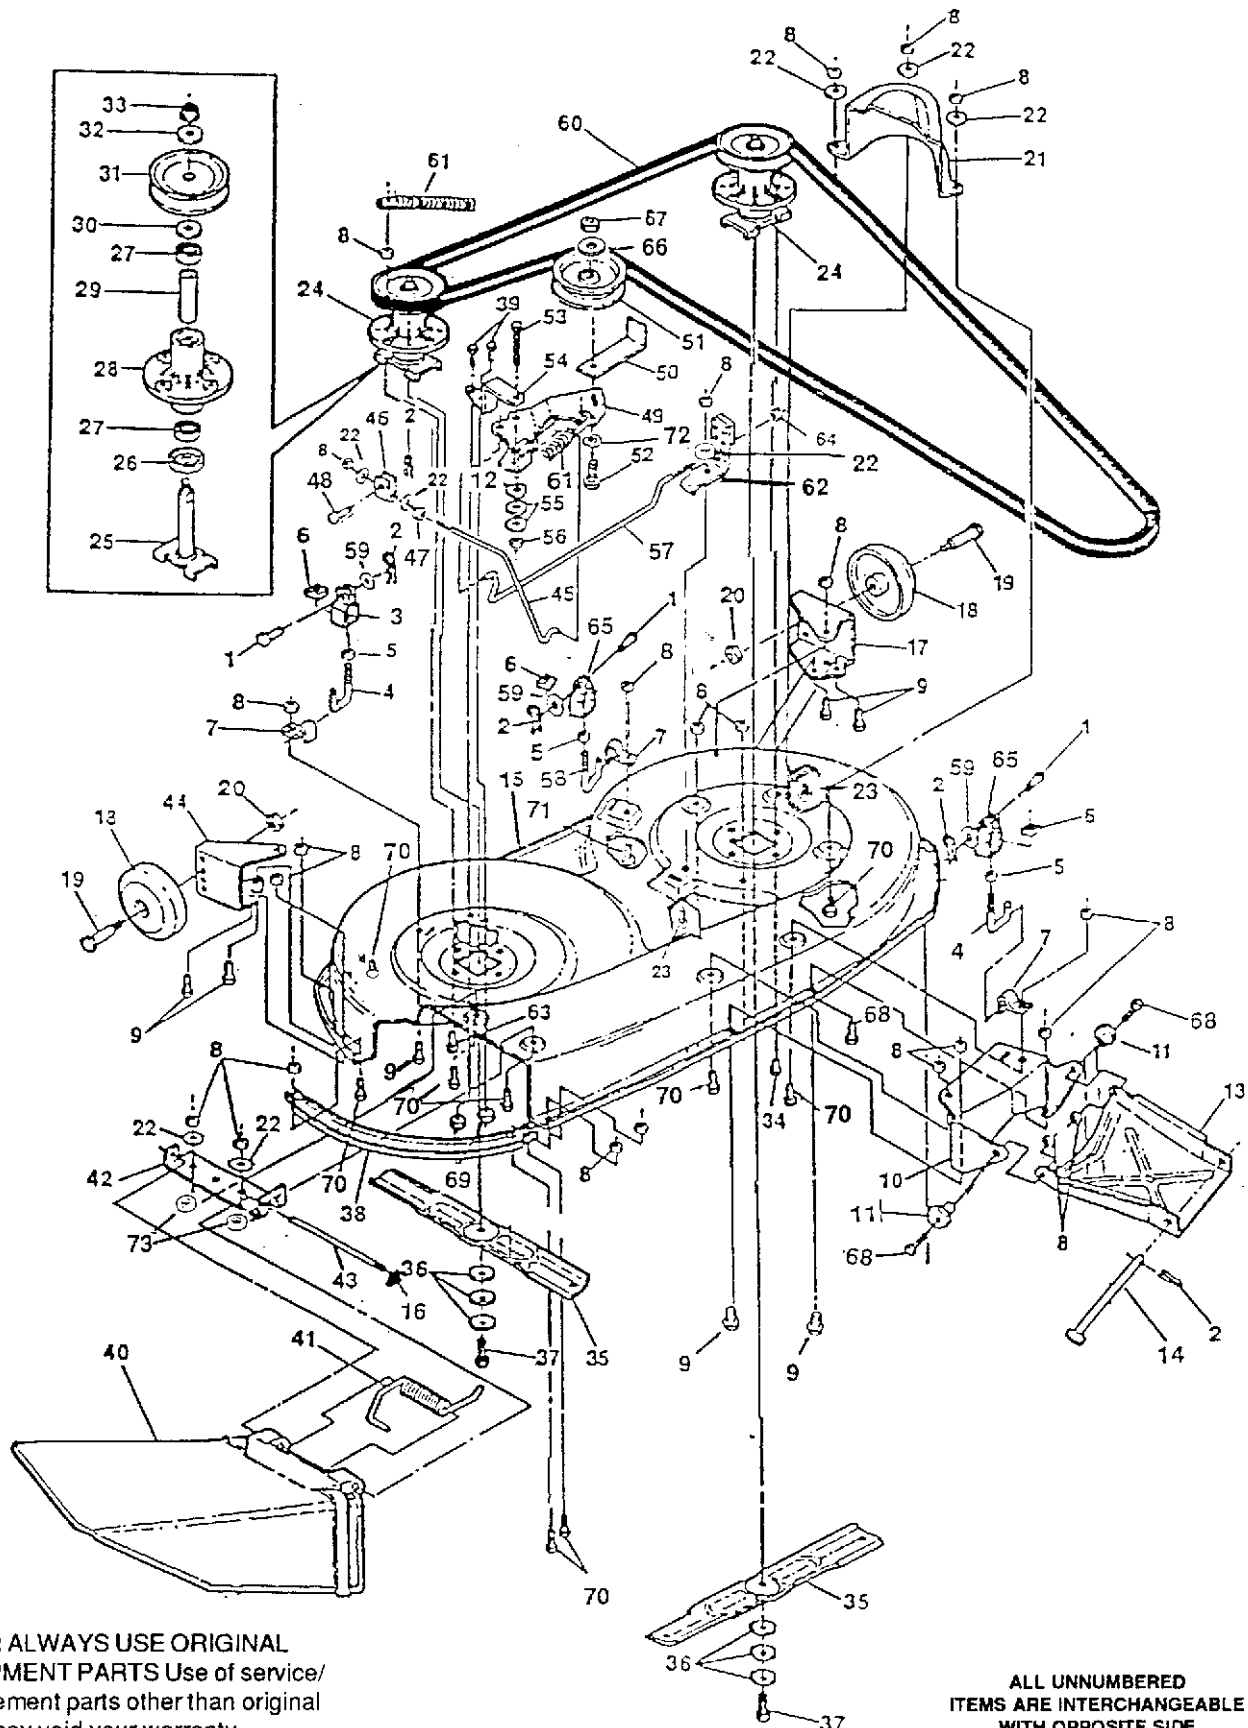

TRACTOR REPAIR PARTS

40" TRACTOR MODEL 4125H

NOTE: ALWAYS USE ORIGINAL EQUIPMENT PARTS Use of service/replacement parts other than original parts may void your warranty.

ALL UNNUMBERED ITEMS ARE INTERCHANGEABLE WITH OPPOSITE SIDE

TRACTOR REPAIR PARTS

40" TRACTOR MODEL 4125H (601 10 00-15)

Key No.	Part No.	Description	Key No.	Part No.	Description
1	6010001-18	Pin, Clevis	41	6010004-66	Spring
2	6010006-04	Hairpin, Cotter	42	6010001-58	Bracket, Chute Mount
3	6010008-60	Clevis	43	6010002-24	Rod, Chute
4	6010003-62	Lift Rod	44	6010002-10	Wheel Bracket, R. H.
5	6010000-08	Nut, Hx Jam 1/2-13 Thd.	45	6010001-88	Clutch Rod
6	6010000-04	Nut, Sq. 1/2-13 Thd.	46	6010002-49	Clevis
7	6010008-37	Clip	47	6010000-12	Nut 5/16-18
8	6010000-59	Nut, Hx, Lock 5/16-18 Thd.	48	6010005-63	Clevis, Pin
9	6010000-72	Screw, Hx Hd, 5/16-18 x 5/8 In.	49	6010008-42	Idler Assembly
10	6010003-53	Bracket, Front	50	6010000-54	Belt Retainer
11	6010006-39	Nut, Adjusting	51	6010003-91	Idler Pulley
12	6010006-69	Washer .391 x 1.00 x .209	52	6010006-27	Carriage Bolt, 3/8-16 x 2 In.
13	6010004-02	Channel, Draw Bar	53	6010002-22	Shoulder Bolt, 3/8-16 x 3/4 In.
14	6010001-83	Rod, Drawbar	54	6010001-57	Idler Brace
15	6010008-38	Mower Deck	55	6010006-70	Washer, Flat .391 x 1.00 x .125
16	6010005-16	Push Nut	56	6010005-42	Nut, Hx, Wd Fl, 3/8-16 Thd.
17	6010002-25	Wheel Bracket, L. H.	57	6010001-72	Brake Rod
18	6010001-70	Wheel	58	6010004-22	Lift Rod
19	6010000-95	Shoulder Bolt, 3/8-16 Thd.	59	6010001-06	Flatwasher
20	6010000-60	Nut, Hex, Ctrlk, 3/8-16 Thd.	60	6010005-58	Belt, 83 In. Long
21	6010001-73	Belt Cover, Left Pulley	61	6010005-17	Spring
22	6010000-19	Flatwasher, 11/32 In.	62	6010002-04	Brake Blade
23	6010000-06	Screw, Hx Hd, 5/16-18 x 5/8 In.	63	6010001-21	Screw, Tap, 5/16-18 x 1-3/8 In.
24	6010006-11	Quill Assembly (Incl Nos. 25-33)	64	6010000-62	Nut 1/4-20
25	6010006-12	Saddle & Shaft Assembly	65	6010002-27	Clevis
26	6010005-69	Dust Shield	66	6010000-15	Washer, Split, Lock 3/8 In.
27	6010000-50	Bearing	67	6010000-13	Nut, Hx, 3/8-16 Thd.
28	6010008-39	Quill Housing	68	6010000-74	Screw, 5/16-18 x 1 In.
29	6010005-72	Spacer Tube	69	6010008-43	Nut, 5/16-18 Thd.
30	6010008-40	Spacer	70	6010008-44	Bolt, Carriage 5/16-18x.63 Gr5
31	6010008-41	Pulley	71	6010005-46	Bolt, Carriage 5/16-18x.63 Gr2
32	6010006-09	Washer	72	6010005-41	Washer, 3/8x7/8x.082
33	6010000-53	Nut, Wd Fl, Lk 7/16-20 Thd.	73	6010008-45	Flatwasher, .469x.92x.065
34	6010005-70	Screw, Wshr Hd, 5/16-18 x 7/8"			
35	6010001-87	Blade, 20.32 Hi-Lift			
36	6010000-98	Washer, Spring			
37	6010005-27	Screw, Hx Hd, 3/8-24 x 1 In.			
38	6010002-00	Toe Guard			
39	6010000-73	Screw, Hx Hd, 5/16-18 x 3/4 In.			
40	6010002-23	Chute Deflector