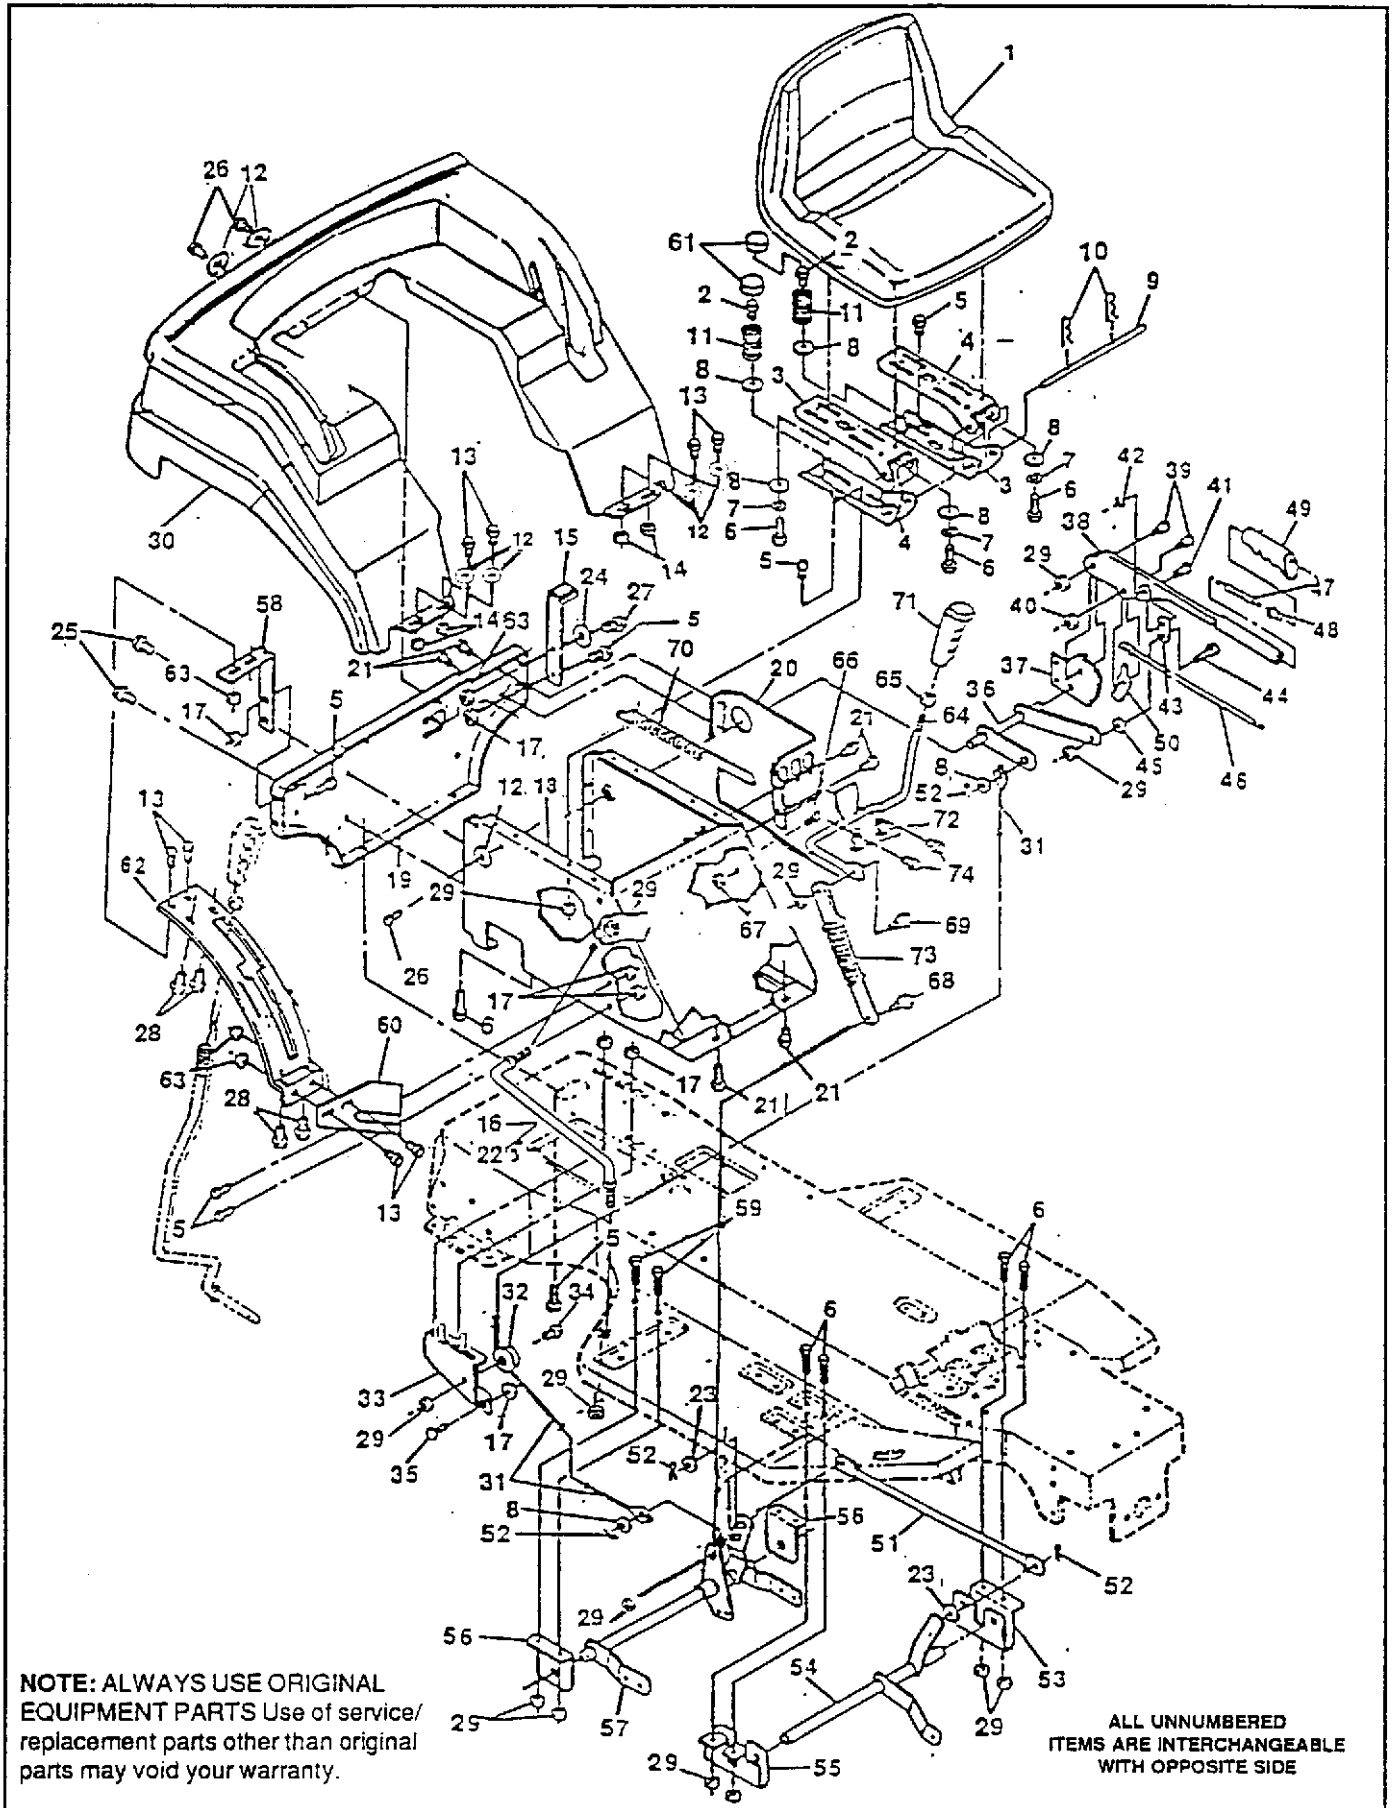

4125G

1.1992
Spare Parts

40" TRACTOR MODEL 4125G

40" TRACTOR MODEL 4125G (601 10 00-04)

Key No.	Part No.	Description	Key No.	Part No.	Description
1	6010003-95	Seat	47	6010006-42	Spring, Height Adjust
2	6010005-43	Screw, 5/16 18 x .63	48	6010006-41	Knob, Height Adjust
3	6010007-07	Channel, Seat L. H	49	6010002-38	Handle, Lift
4	6010007-63	Channel, Seat R. H.	50	6010001-26	Pawl, Height Adjust
5	6010005-97	Screw, Hx Hd, Wd Fl 5/16-18 x 3/4 In.	51	6010001-59	Tie Rod
6	6010000-28	Screw, Hx Hd, 5/16-18 x 3/4 In.	52	6010000-25	Cotter Pin
7	6010000-23	Washer, Lock 5/16 In.	53	6010007-16	Bracket, L. H. Front Hanger
8	6010000-19	Washer, Flat, 11/32 In.	54	6010007-21	Assembly, Front Lift Shaft
9	6010007-64	Rod, Seat Support	55	6010007-17	Bracket, R. H. Front Hanger
10	6010005-23	Hair Pin, .073 Dia. x 1.13 In.	56	6010007-20	Bracket, Hanger
11	6010002-62	Seat Spring	57	6010007-19	Assembly, Rear Lift Shaft
12	6010000-03	Washer, Flat, 9/32 In.	58	6010002-58	Fender Support, R. H.
13	6010000-67	Screw, Hx Hd, 1/4-20 x 5/8 In.	59	6010000-06	Screw, Hx Hd, 5/16-18 x 5/8 In.
14	6010000-62	Nut, Lock, 1/4-20 Thd.	60	6010002-59	Support, Shift Plate
15	6010002-57	Fender Support, L. H.	61	6010006-20	Cover, Seat Spring
16	6010007-65	Support, LH footrest stiffener	62	6010007-37	Quadrant
17	6010005-95	Nut, Hx, Wd Fl, Lk 5/16-18 Thd.	63	6010005-75	Nut, Hx, Wd Fl Lk, 1/4-20 Thd.
18	6010007-66	Seat Support	64	6010007-70	Assembly Brkt & Engagement Hand
19	6010007-67	Support, Fender & Seat	65	6010000-08	Nut, HX Ctrlk, 1/2-13 Thd.
20	6010001-34	Bracket, Support Engage	66	6010000-35	Screw, Hex, 3/8-16x2-1/4 In.
21	6010005-19	Screw, Hx Wshr Hd Tap, 5/16-18 x 1/2 In.	67	6010001-04	Nut, Hex Keps, 3/8-16 Thd.
22	6010007-68	Support, LH footrest stiffener	68	6010000-88	Bolt, .437x.156 Hhsh 5/16-18
23	6010001-06	Flatwasher, 13/32 In.	69	6010002-75	Bolt, Shoulder, 7/16 In.
24	6010000-17	Flatwasher	70	6010002-51	Spring, Tension
25	6010005-70	Screw, Tap, 5/16-18 x 7/8 I	71	6010002-37	Handle, Lift
26	6010006-67	Screw, Hx, Wshr Hd, Tap 1/4-20 x 5/8 In.	72	6010001-32	Clip
27	6010000-68	Screw, 1/4-20 x 3/4 In	73	6010002-28	Assembly, Spring Cartridge
28	6010001-13	Screw, Hx Hd, Tap #10 x 1/2 In.	74	6010000-66	Screw, 1/4-20x1/2 In.
29	6010000-59	Nut, Hx Ctrlk, 5/16-18 Thd.	75	6010007-71	Part's Manual (Not Illustrated) French and English
30	6010007-69	Fender	76	6010007-72	Operator's Manual (Not Illustrated) French
31	6010001-91	Cable, Deck Lift	77	6010007-73	Operator's Manual (Not Illustrated) English
32	6010005-60	Pulley			
33	6010001-93	Assembly, Pulley Bracket			
34	6010002-63	Shoulder Bolt, 5/16-18 Thd.			
35	6010000-52	Bolt, Carriage, 5/16-18 x 5/8 In.			
36	6010001-33	Assembly, Upper Shaft			
37	6010001-60	Quadrant			
38	6010007-47	Lift Lever			
39	6010001-10	Shoulder Bolt, 5/16-18 Thd.			
40	6010005-40	Nut, Hx Wd Fl Lk 5/16-18 Thd.			
41	6010001-15	Clevis Pin			
42	6010001-16	E-Ring			
43	6010001-56	Link			
44	6010005-21	Shoulder Bolt, 5/16-18 Thd.			
45	6010005-47	Washer			
46	6010006-43	Actuator Rod			