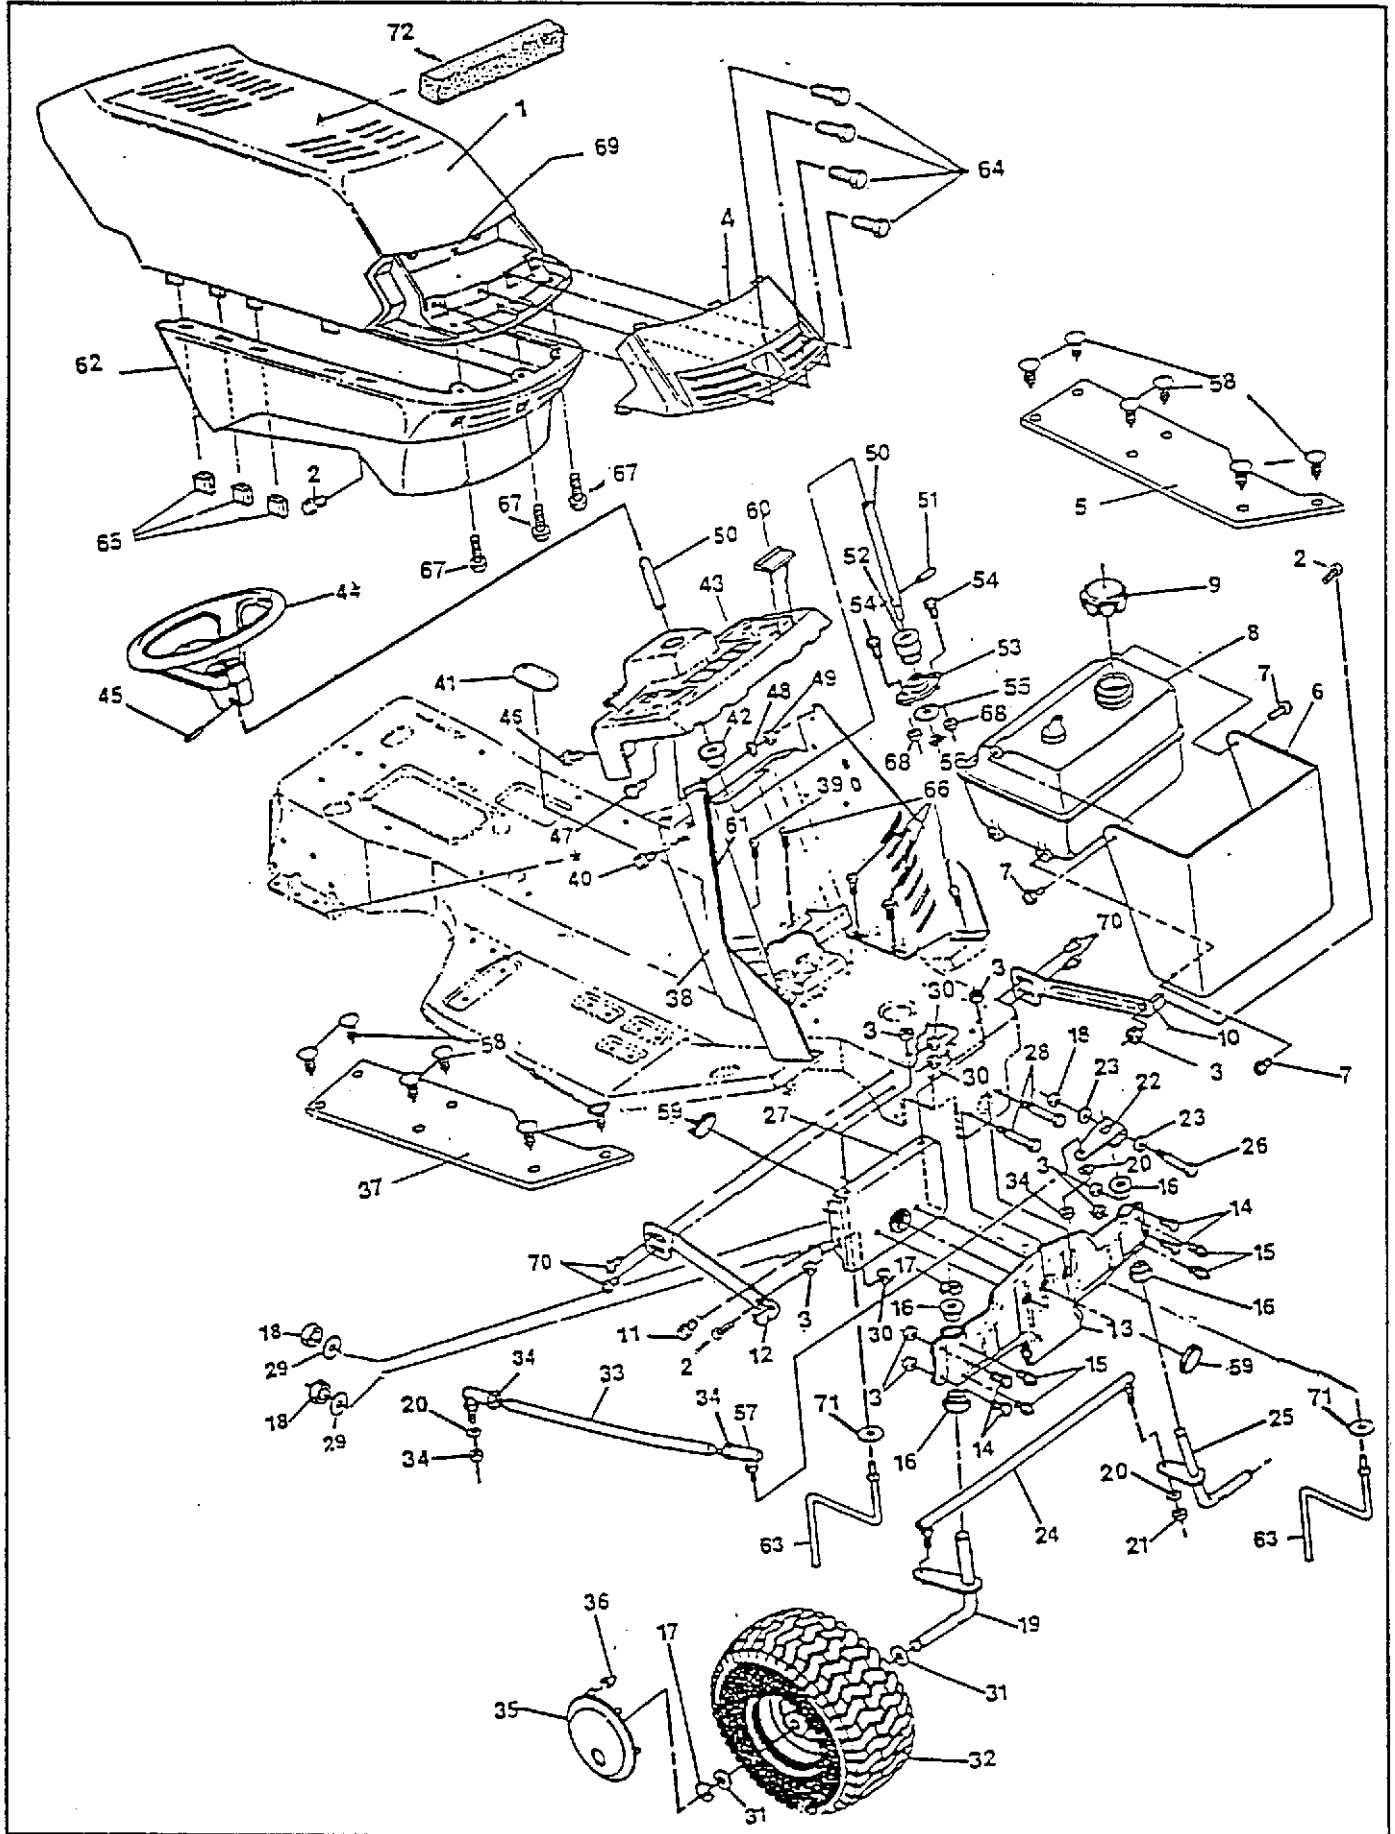

40" TRACTOR MODEL 4125G

40" TRACTOR MODEL 4125G (601 10 00-04)

Key No.	Part No.	Description	Key No.	Part No.	Description
1	6010003-98	Hood	44	6010001-90	Steering Wheel
2	6010000-99	Shoulder Bolt, 5/16-18 Thd.	45	6010005-48	Pin, , Spring, 1/4 x 2 In.
3	6010000-59	Nut, Hx, Ctrlk, 5/16-18 Thd.	46	6010002-74	Screw, Tap, 1/4-20 x 1/2 In.
4	6010003-04	Lens, Headlight	47	6010000-24	Screw, Hx Hd, 1/4-20 x 5/8 In.
5	6010004-65	Assembly, Foot Pad L. H.	48	6010000-18	Washer, Flat, 9/32 In.
6	6010007-12	Heat Shield	49	6010000-62	Nut, Hx, Ctrlk, 1/4-20 Thd.
7	6010001-14	Screw, Hx Hd, Plastite 1/4 Dia. x 3/4 In	50	6010001-49	Shaft, Steering
8	6010002-72	Tank, Gas 1.5 Gal W/Sensor	51	6010001-64	Pin, Dowel
	6010002-71	Low Fuel Sensor	52	6010001-51	Pinion, Steering
9	6010000-49	Cap, Fuel	53	6010001-63	Bearing, Flange
10	6010007-53	Bracket, Hood L. H.	54	6010007-60	Screw, 5/16-24x.75 Sq.
11	6010005-97	Screw, Hx Hd, 5/16 -18 x 3/4 In.	55	6010001-09	Washer, Flat, 1/2 In.
12	6010007-54	Bracket, Hood R. H.	56	6010000-89	E-Ring
13	6010007-55	Front Axle W/Bearings	57	6010006-23	Ball, Joint, 3/8 Thd.
14	6010000-06	Screw, Hx Hd, 5/16-18 x 5/8 In.	58	6010004-06	Ratchet Fastener
15	6010006-51	Grease Fitting	59	6010003-07	Plug, Front Axle
16	6010001-47	Bearing, Spindle	60	6010007-61	Bumper, Hood/Dash
17	6010005-25	E-Ring	61	6010005-56	Wide Trim 18 "
18	6010000-60	Nut, Hx, Ctrlk, 3/8-16 Thd.	62	6010003-02	Grille
19	6010007-56	Spindle, R. H.	63	6010001-22	Belt Guide
20	601000015	Washer, Split, Lock 3/8 In.	64	6010004-17	Screw, #4-24 x 1/2 In.
21	6010000-10	Nut, Hx, 3/8-24 Thd.	65	6010003-03	Clip, Tinnerman
22	6010001-48	Steering Arm, Upper	66	6010005-19	Screw, 5/16-18 x .50 In.
23	6010006-70	Washer, Flat, 25/64 In.	67	6010001-13	Screw, #10 x 1/2 In.
24	6010001-19	Assembly, Tie Rod	68	6010007-62	Nut, 5/16-24 Hxwdflk
25	6010007-57	Spindle, L.H.	69	6010003-97	Decal, Reflector Ver II, Hood
26	6010000-77	Screw, Hx Hd, 3/8-16 x 2-1/2 In.	70	6010005-91	Screw, Hex Fl, 5/16-18 x 3/4 In.
27	6010007-08	Support Bracket, Front Axle	71	6010000-57	Washer, Internal Tooth
28	6010000-37	Screw, Hx Hd, 3/8-16 x 3 In.	72	6010003-19	Foam, Hood Baffle
29	6010000-98	Washer, Spring			
30	6010005-95	Nut, Hx, Wd Fl Lk 5/16-18 Thd.			
31	6010006-45	Washer, Flat, 3/4 In.			
32	^	Wheel & Tire Assembly, Front			
	Tire	Refer to Tire Tread Page			
	6010007-58	Wheel/With Bearing			
	6010000-96	Valve Stem			
	6010004-58	Bearing			
33	6010001-81	Drag Link			
34	6010000-48	Nut, Hx, Jam, 3/8-24 Thd.			
35	6010002-90	Hubcap, Front			
36	6010002-94	Clip, Hubcap			
37	6010004-64	Assembly, Foot Pad R. H.			
38	6010007-00	Dash, Lower			
39	6010005-44	Screw, Tap, 5/16-18 x 3/8 In.			
40	6010006-68	Screw, Self-Tap, 1/4-20 x 1/2 In.			
41	6010002-47	Cover			
42	6010001-92	Bushing, Upper Steering			
43	6010007-59	Dash, Upper			

(^) Order Parts Individually