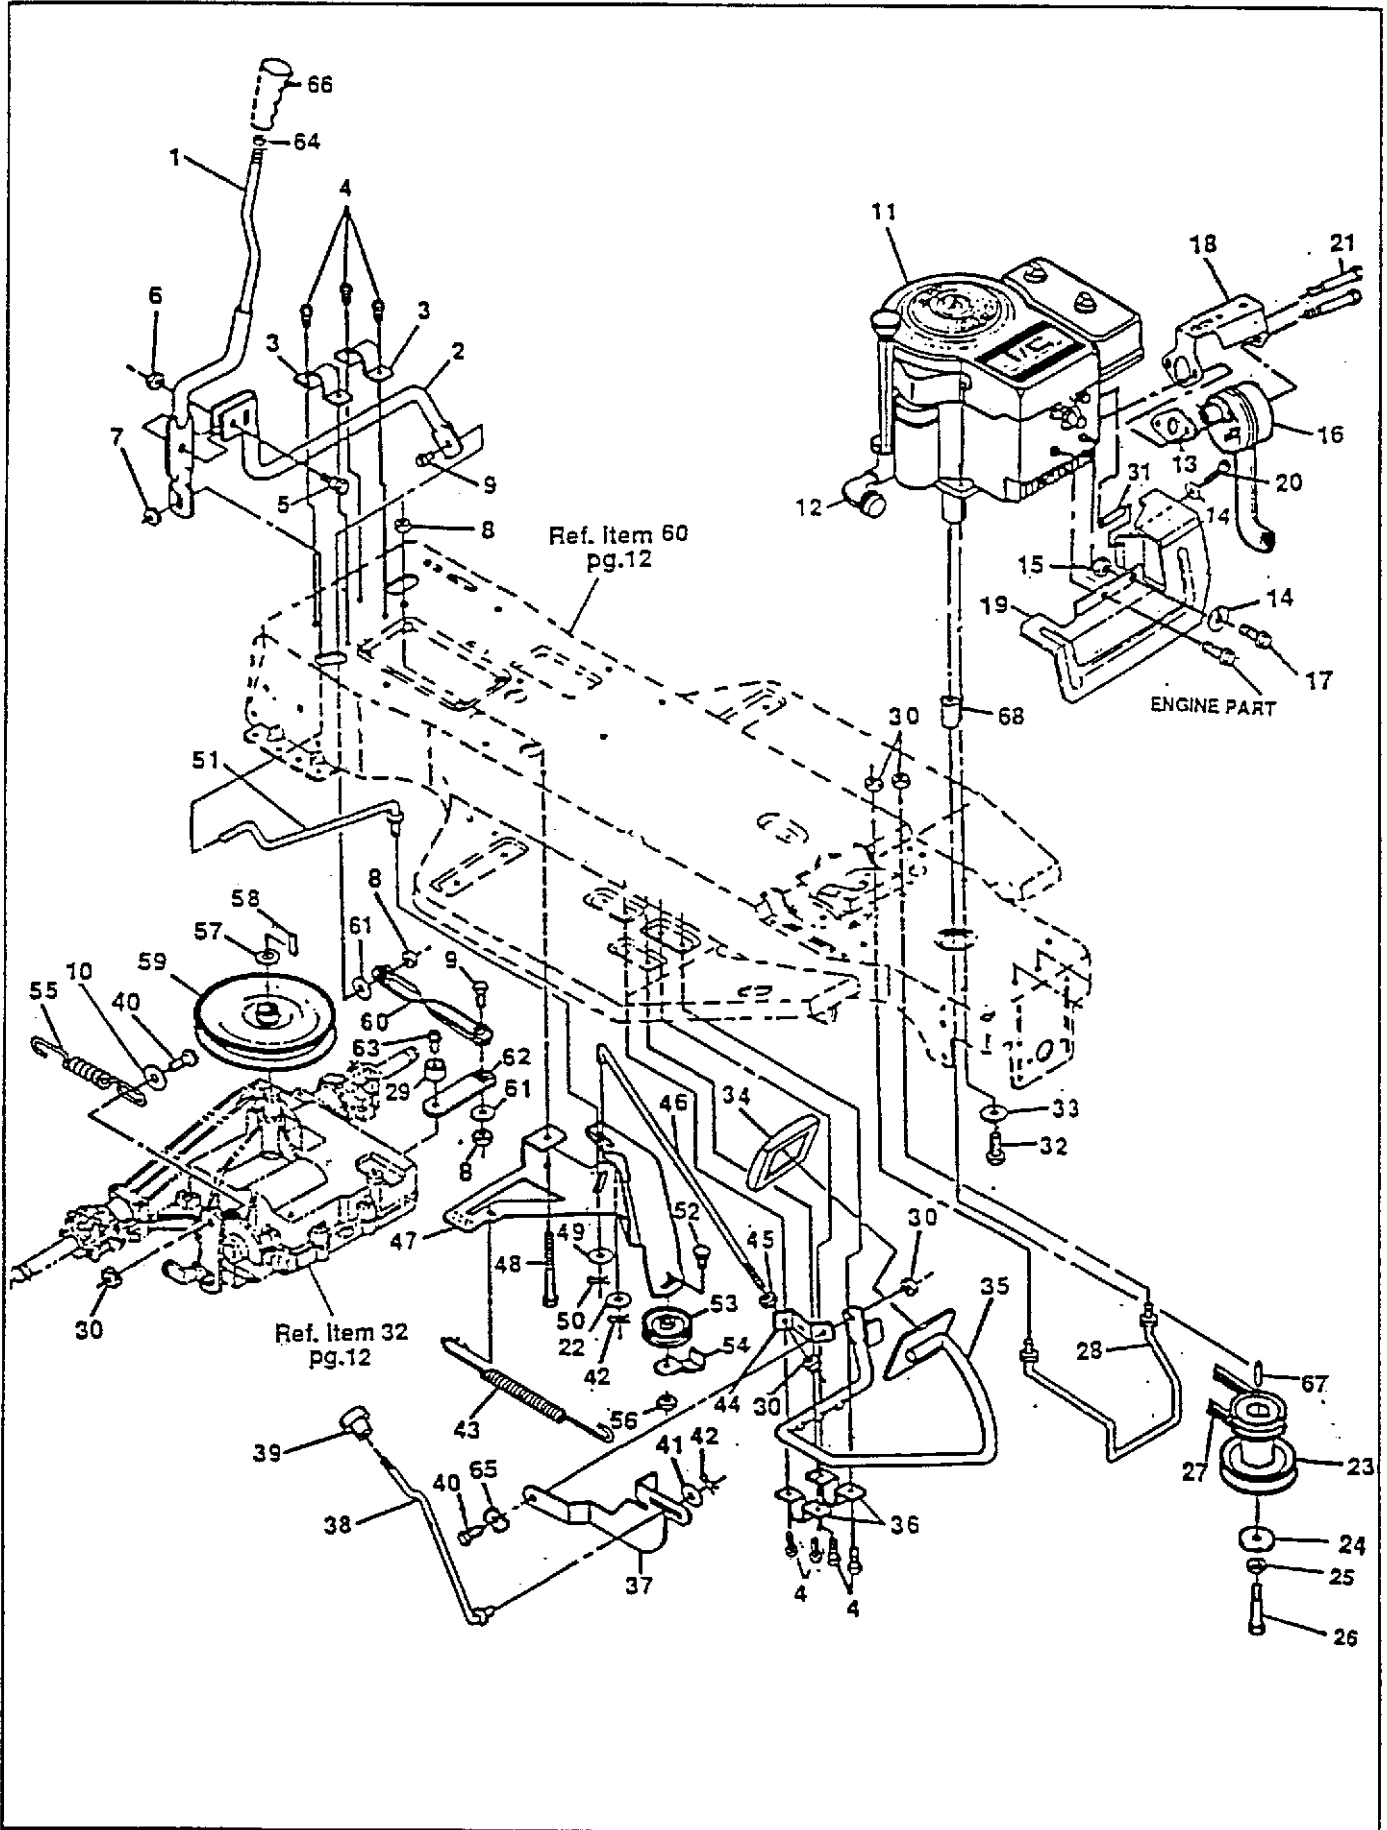

40" TRACTOR MODEL 4125G

40" TRACTOR MODEL 4125G (601 10 00-04)

Key No.	Part No.	Description	Key No.	Part No.	Description
1	6010006-98	Tube Assembly, Shift Pivot	35	6010007-74	Assembly, Clutch/Brake Arm
2	6010001-96	Tube Assembly, Shift	36	6010004-42	Bracket, Clutch/Brake Arm
3	6010001-65	Clip, Shift Lever	37	6010002-11	Lever, Park Brake
4	6010005-19	Screw, Hx Hd, Wshr Tap 5/16-18 x 1/2 In.	38	6010002-14	Rod, Parking Brake
5	6010001-99	Shoulder Bolt	39	6010002-19	Knob, Parking Brake
6	6010000-62	Nut, Hx, Ctrlk, 1/4-20 Thd.	40	6010000-99	Shoulder Bolt, 5/16-18 Thd.
7	6010006-53	Nut, Hx, Nylon, Lock 3/8-16 Thd.	41	6010000-17	Washer, 9/16 In.
8	6010000-60	Nut, Hx, Ctrlk, 3/8-16 Thd.	42	6010000-26	Cotter Pin
9	6010000-33	Screw, 3/8-16 x 1-1/4 In.	43	6010002-12	Spring, Clutch
10	6010003-22	Washer	44	6010002-07	Bracket, Brake Rod
11		Engine 12.5 Horsepower B&S	45	6010001-03	Nut, Hx, Keps, 5/16-18 Thd.
12	6010000-05	Elbow, 90°, 3/8 In.	46	6010002-13	Rod, Clutch
13	6010005-53	Gasket, Muffler	47	6010001-97	Arm, Idler
14	6010000-14	Washer, Split Lock	48	6010005-74	Shoulder Bolt, 3/8-16 Thd.
15	6010000-12	Nut, Hex 5/16-18 Thd.	49	6010001-06	Washer, Flat, 13/32 In.
16	6010003-89	Muffler, Round 5" Diameter	50	6010005-23	Hairpin
17	6010001-17	Screw, Wa Tap, 1/4-20 x 7/8 In.	51	6010001-98	Rod, Shift-On-The-Go
18	6010002-61	Shield, Muffler	52	6010006-27	Carriage Bolt, 3/8-16 x 2 In.
19	6010007-26	Heat Shield, Engine	53	6010005-30	Idler Sheave, Backside
20	6010000-84	Screw, Hex Hd, 1/4-20 x 3-1/2 In.	54	6010002-01	Belt Retainer
21	6010002-60	Bolt, Shoulder, 5/16-18 x 4-1/3 In.	55	6010002-09	Spring, Brake
22	6010000-18	Flatwasher, .281 Idx.63 Od	56	6010005-42	Nut, Flange, 3/8-16 Thd.
23	6010002-93	Pulley, Engine	57	6010000-93	Retaining Ring
24	6010006-13	Washer, Pilot	58	6010001-29	Key, Woodruff, #606
25	6010000-16	Washer, Split, Lock 7/8 In.	59	6010001-89	Pulley
26	6010005-38	Screw, Hx Hd, 7/16-20 X 5 In.	60	6010003-59	Shift Link
27	6010001-94	V-Belt, 90 In. Long	61	6010000-20	Washer, Flat, 13/32 In.
28	6010003-76	Belt Guide	62	6010001-66	Shift Lever, Transaxle
29	6010006-22	Washer, Special	63	6010006-06	Screw, Hx Hd, 1/4-28 X 3/4 In.
30	6010000-59	Nut, Hex, Ctrlk, 5/16-18 Thd.	64	6010000-13	Nut, 3/8-16 Reg Hx
31	6010003-90	Spacer, Heat Shield	65	6010001-78	Washer, Wave
32	6010005-73	Screw, Hex Hd Tap, 3/8-16 x 1-1/4 In.	66	6010002-36	Handle, 3/8-16 Molded Grey
33	6010000-56	Washer, 3/8 In.	67	6010006-35	Key, Square 1/4
34	6010001-54	Pad, Clutch/Brake, Molded	68	6010002-15	Spacer, Engine Pulley