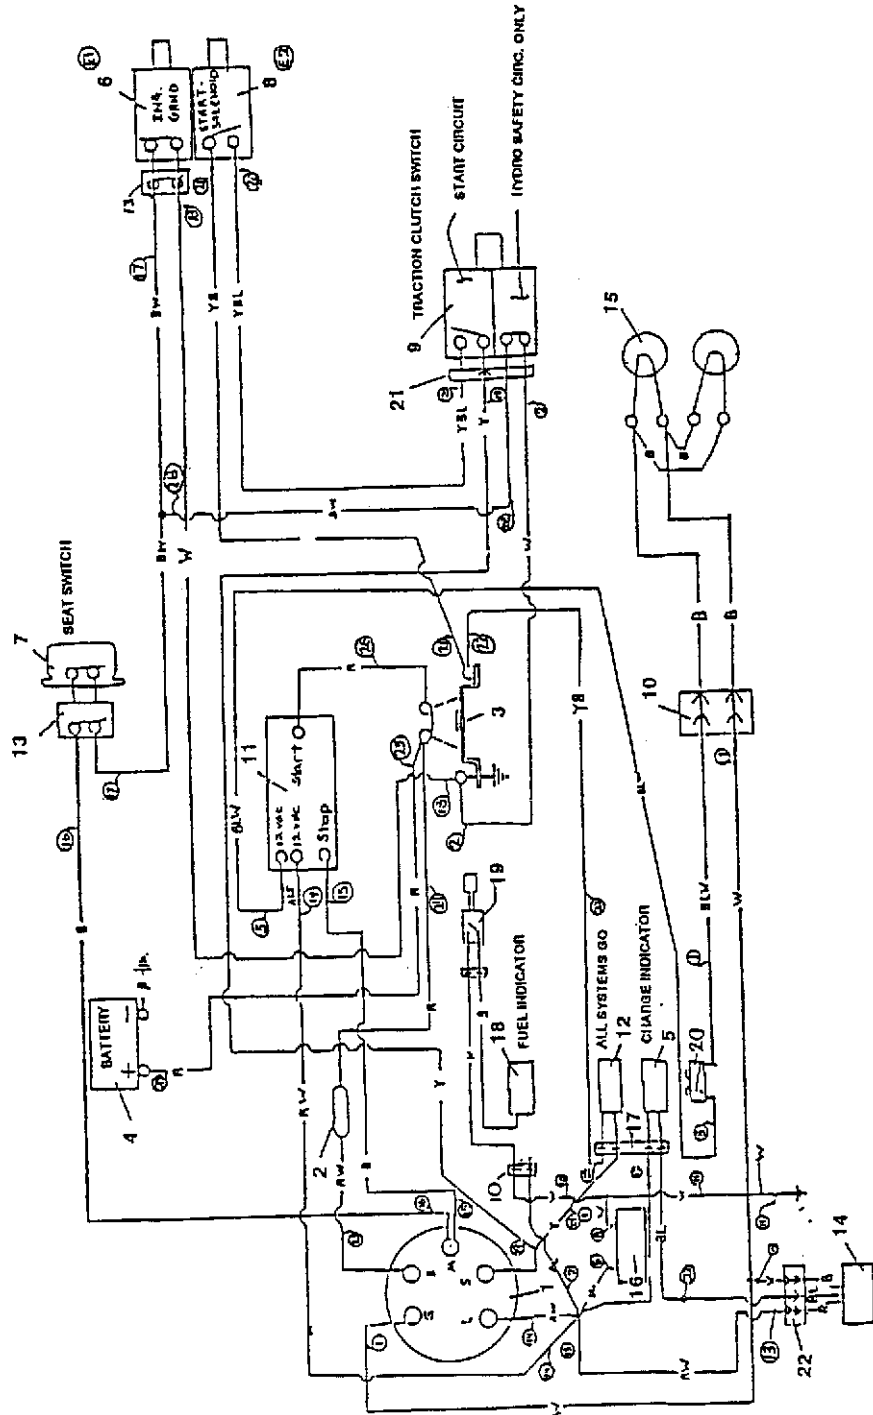

40" TRACTOR MODEL 4125G (601 10 00-04)

Key#	Part#	Description	Qty.
1.	6010007-92	DECAL, DASH CHG,BLK,FUEL,ALL SY	1
2.	6010003-14	DECAL, GEAR SHIFT 6 SPEED ERO	1
3.	6010006-74	DECAL, GEAR SHIFT NEUTRAL ERO	1
4.	6010007-93	DECAL, BLADE CLUT/DECK HGTH ERO	1
5.	6010007-94	DECAL, INSTR FRENCH (CAN) ERO LT	1
6.	6010007-95	DECAL, SHIFT INDICATOR EXPORT	1
7.	6010004-10	DECAL, FENDER REAR,HOOD HUSQ.	4
8.	6010004-11	DECAL, GUNSIGHT CENT. STEER	1
9.	6010004-12	DECAL, GUNSIGHT CLEAR BACK	1
10.	6010004-13	DECAL, WHEEL 4 STEER HUSQ.	2
11.	6010007-96	DECAL, INSTRUC CONSOLE TOP	1
12.	6010004-38	DECAL, 4WS PATENT NO. 5048853	1
13.	6010004-47	DECAL, DEPRESS CL/BRAKE	1
14.	6010007-97	DECAL, DASH RH ISO HR,LG,SW	1
15.	6010004-89	DECAL, SHIFT-N-GO (HUSQ)	2
16.	6010007-98	DECAL, MODEL #4125G	2
17.	6010004-92	DECAL, PIN STRIPE RH	1
18.	6010004-93	DECAL, PIN STRIPE LH	1
19.	6010007-99	DECAL, DASH LEFT ENGLISH/ISO	1
20.		REFERENCE ONLY	
21.		REFERENCE ONLY	
22.	6010008-01	DECAL, OPER. INSTR. ERO TOP FRAME	1
23.	6010008-02	DECAL, DANGER FR/ENG	1
24.	6010008-03	DECAL, PARK BRAKE EXP	1

FOR MODELS 4125H & 4125G