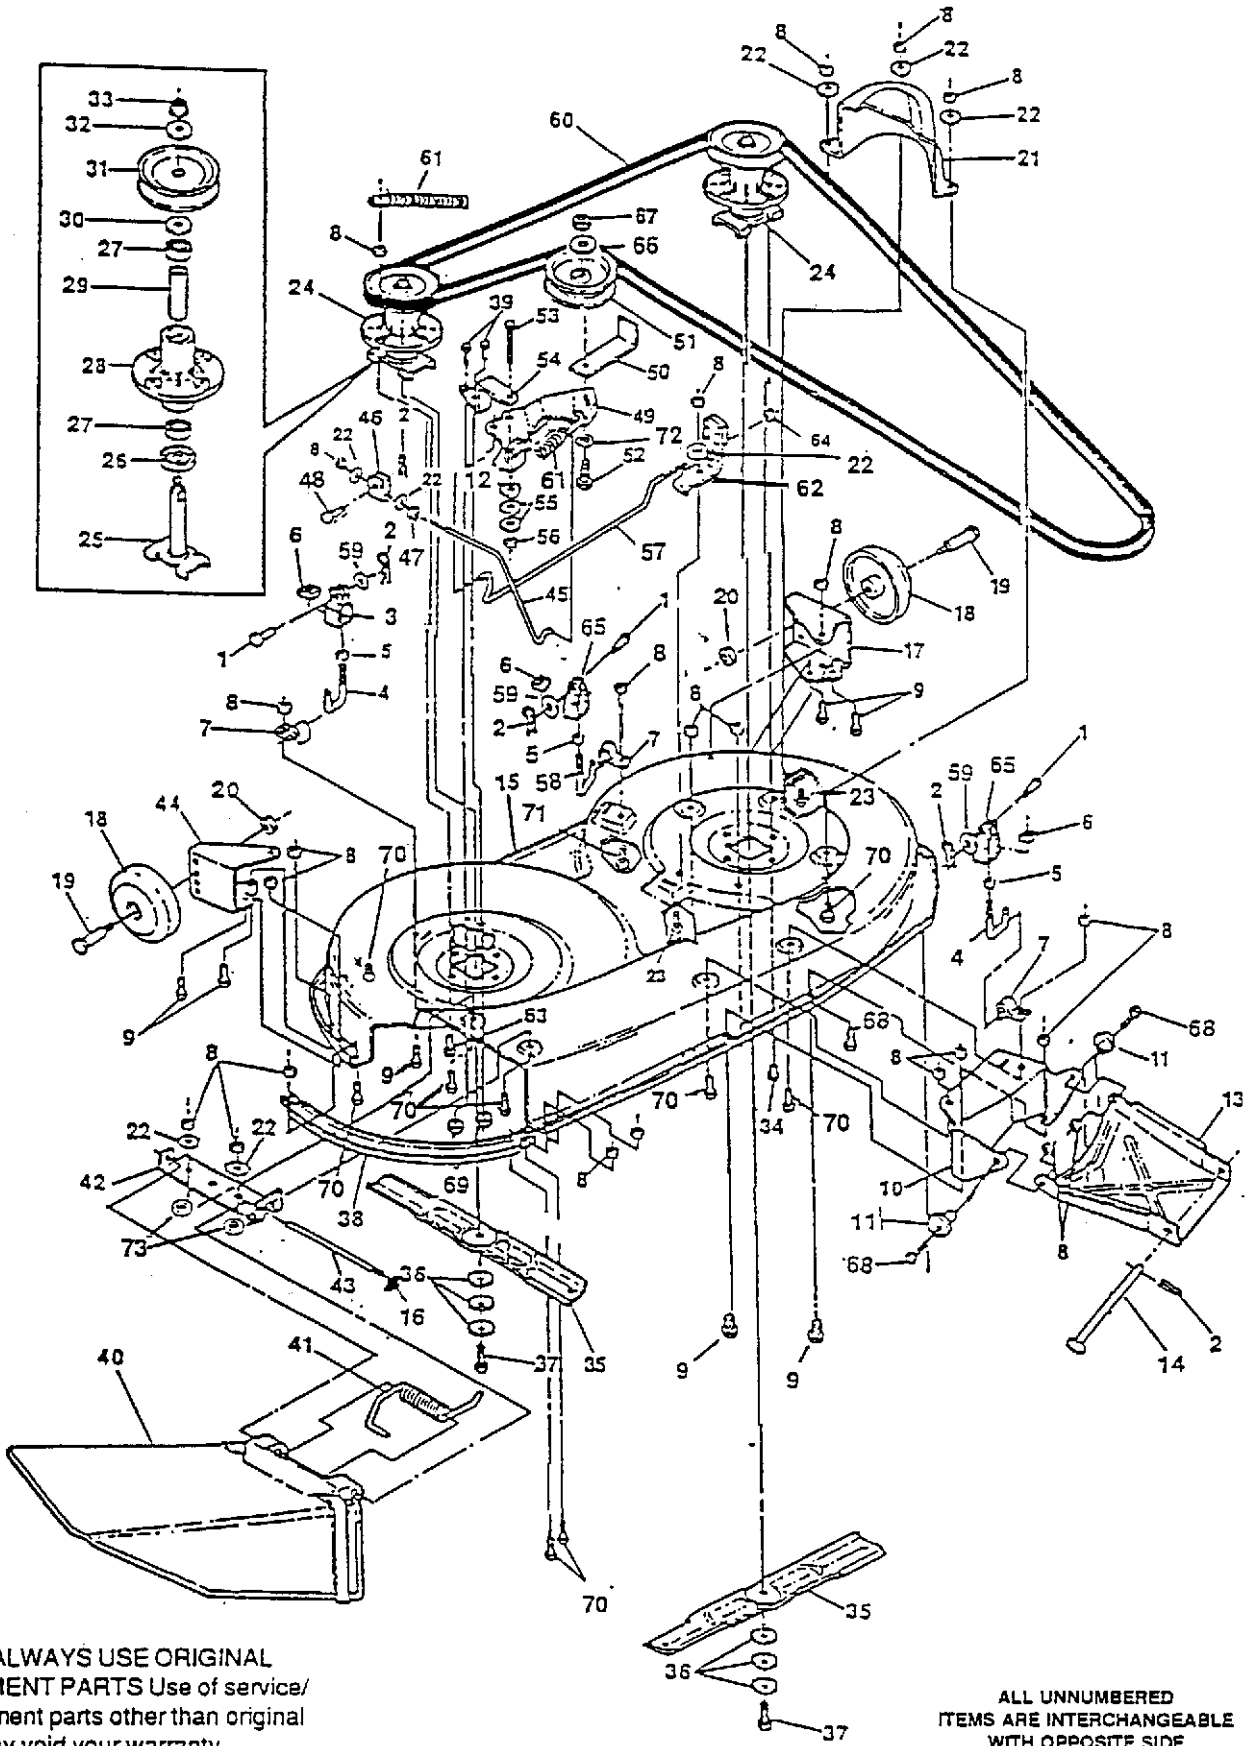

40" TRACTOR MODEL 4125G

NOTE: ALWAYS USE ORIGINAL EQUIPMENT PARTS Use of service/ replacement parts other than original parts may void your warranty.

ALL UNNUMBERED ITEMS ARE INTERCHANGEABLE WITH OPPOSITE SIDE

40" TRACTOR MODEL 4125G (601 10 00-04)

Key No.	Part No.	Description	Key No.	Part No.	Description
1	6010001-18	Pin, Clevis	41	6010004-66	Spring
2	6010006-04	Hairpin, Cotter	42	6010001-58	Bracket, Chute Mount
3	6010002-48	Clevis	43	6010002-24	Rod, Chute
4	6010003-62	Lift Rod	44	6010002-10	Wheel Bracket, R. H.
5	6010000-08	Nut, Hx Jam 1/2-13 Thd.	45	6010001-88	Clutch Rod
6	6010000-04	Nut, Sq. 1/2-13 Thd.	46	6010002-49	Clevis
7	6010001-32	Clip	47	6010000-12	Nut 5/16-18
8	6010000-59	Nut, Hx, Lock 5/16-18 Thd.	48	6010005-63	Clevis, Pin
9	6010000-72	Screw, Hx Hd, 5/16-18 x 5/8 In.	49	6010007-85	Idler Assembly
10	6010003-53	Bracket, Front	50	6010000-54	Belt Retainer
11	6010006-39	Nut, Adjusting	51	6010003-91	Idler Pulley
12	6010006-69	Washer .391 x 1.00 x .209	52	6010006-27	Carriage Bolt, 3/8-16 x 2 In.
13	6010004-02	Channel, Draw Bar	53	6010002-22	Shoulder Bolt, 3/8-16 x 3/4 In.
14	6010001-83	Rod, Drawbar	54	6010001-57	Idler Brace
15	6010007-81	Mower Deck	55	6010006-70	Washer, Flat .391 x 1.00 x .125
16	6010005-16	Push Nut	56	6010005-42	Nut, Hx, Wd Fl, 3/8-16 Thd.
17	6010002-25	Wheel Bracket, L. H.	57	6010001-72	Brake Rod
18	6010001-70	Wheel	58	6010004-22	Lift Rod
19	6010000-95	Shoulder Bolt, 3/8-16 Thd.	59	6010001-06	Flatwasher
20	6010000-60	Nut, Hex, Ctrlk, 3/8-16 Thd.	60	6010005-58	Belt, 83 In. Long
21	6010001-73	Belt Cover, Left Pulley	61	6010005-17	Spring
22	6010000-18	Flatwasher, 11/32 In.	62	6010002-04	Brake Blade
23	6010000-06	Screw, Hx Hd, 5/16-18 x 5/8 In.	63	6010001-21	Screw, Tap, 5/16-18 x 1-3/8 In.
24	6010006-11	Quill Assembly (Incl Nos. 25-33)	64	6010000-62	Nut 1/4-20
25	6010006-12	Saddle & Shaft Assembly	65	6010002-27	Clevis
26	6010005-69	Dust Shield	66	6010000-15	Washer, Split, Lock 3/8 In.
27	6010000-50	Bearing	67	6010000-13	Nut, Hx, 3/8-16 Thd.
28	6010007-82	Quill Housing	68	6010000-74	Screw, 5/16-18 x 1 In.
29	6010005-72	Spacer Tube	69	6010005-40	Nut, 5/16-18 Thd.
30	6010007-83	Spacer	70	6010007-86	Bolt, Carriage 5/16-18x.63 Gr5
31	6010007-84	Pulley	71	6010005-46	Bolt, Carriage 5/16-18x.63 Gr2
32	6010006-09	Washer	72	6010005-41	Washer, 3/8x7/8x.082
33	6010000-53	Nut, Wd Fl, Lk 7/16-20 Thd.	73	6010007-87	Flatwasher, .469x.92x.065
34	6010005-70	Screw, Wshr Hd, 5/16-18 x 7/8"			
35	6010001-87	Blade, 20.32 Hi-Lift			
36	6010000-98	Washer, Spring			
37	6010005-27	Screw, Hx Hd, 3/8-24 x 1 In.			
38	6010002-00	Toe Guard			
39	6010000-73	Screw, Hx Hd, 5/16-18 x 3/4 In.			
40	6010002-23	Chute Deflector