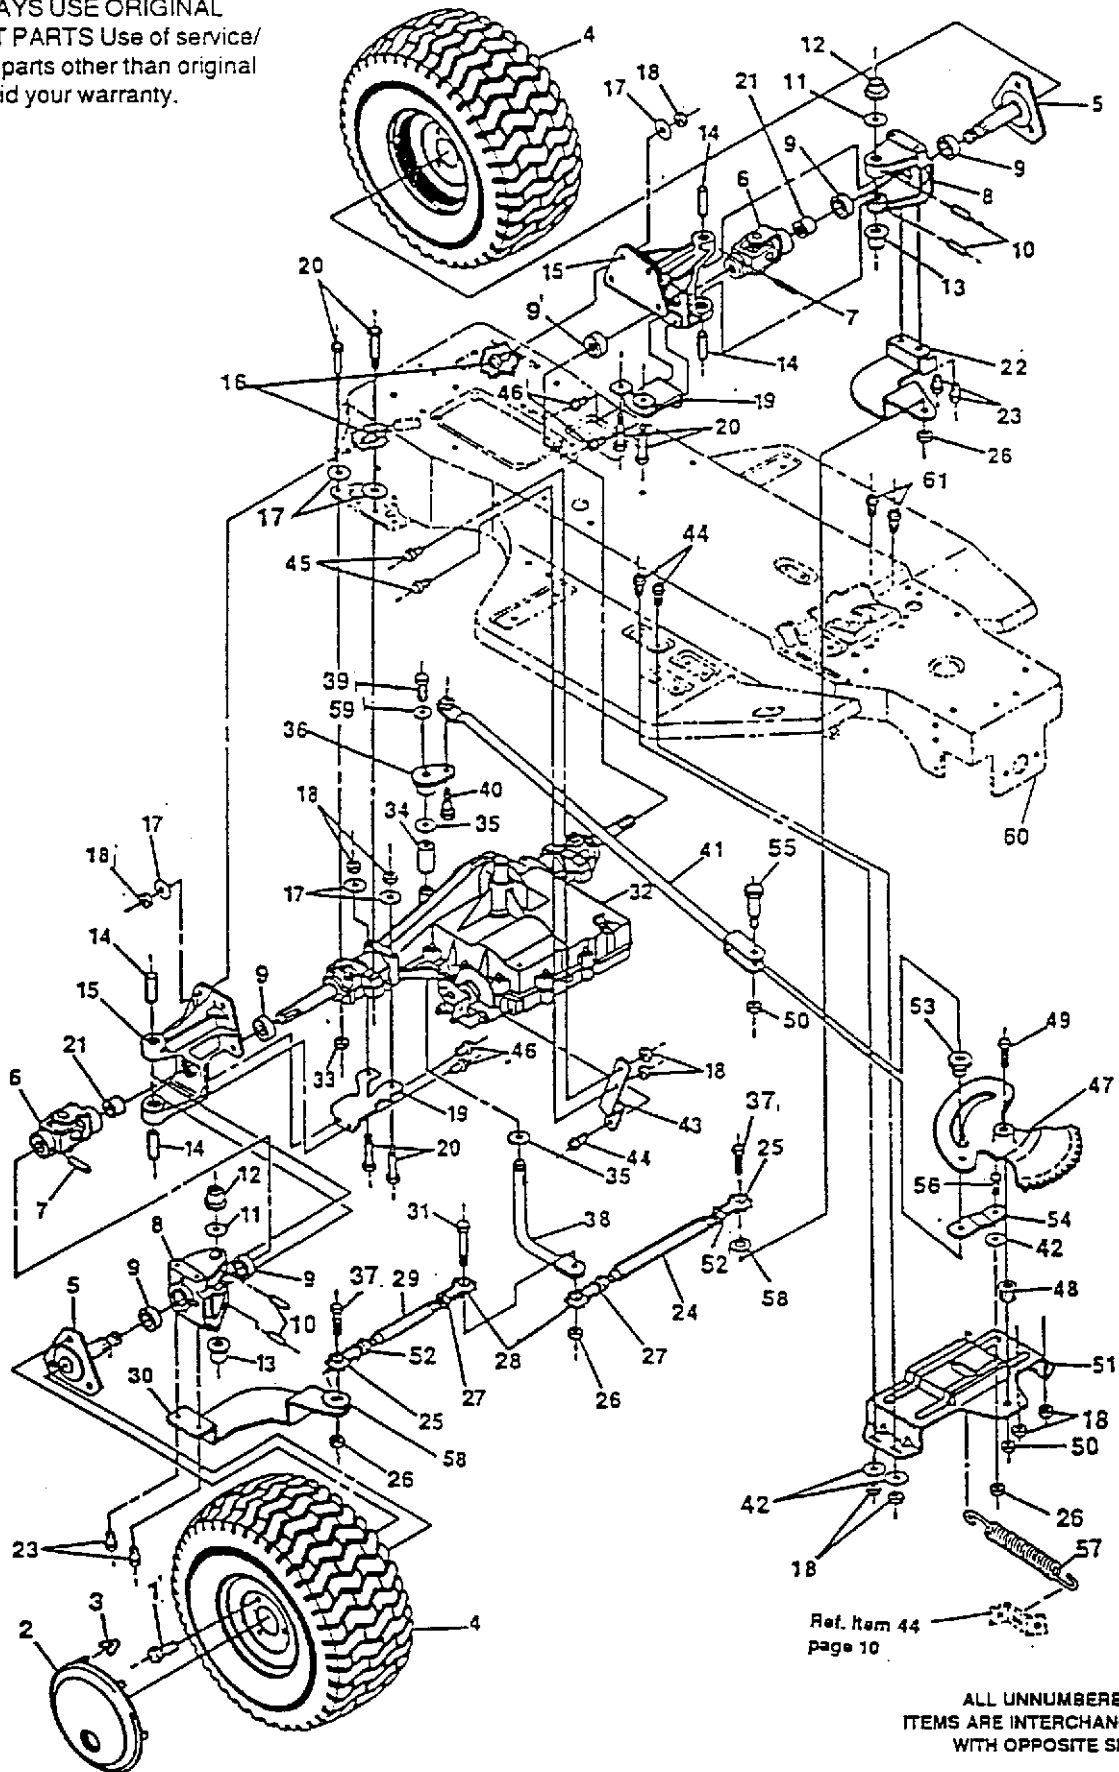

40" TRACTOR MODEL 4125G

NOTE: ALWAYS USE ORIGINAL EQUIPMENT PARTS Use of service/replacement parts other than original parts may void your warranty.

ALL UNNUMBERED ITEMS ARE INTERCHANGEABLE WITH OPPOSITE SIDE

40" TRACTOR MODEL 4125G (601 10 00-04)

Key No.	Part No.	Description	Key No.	Part No.	Description
1	6010000-44	Screw, Hx Hd, 1/2-20 x 1/2 In.	39	6010005-36	Screw, 5/16-24 x 1 In.
2	6010002-91	Hubcap, 8 In.	40	6010000-41	Bolt, Shoulder, 3/8-24 Thd.
3	6010002-94	Clip, Hubcap	41	6010001-68	Rod Assembly, Rear Wheel Steer
4	(^)	Wheel & Tire Assembly, Rear	42	6010005-41	Washer, Flat, 3/8 In.
	6010006-40	Tire, 20x10.0x8, Turf	43	6010007-79	Bracket, Transaxle Stabilizer
	6010000-46	Wheel	44	6010005-20	Screw, Hx Hd, Self-Tap, 5/16-18 x 3/4 In.
	6010000-96	Valve Stem	45	6010000-60	Screw, 5/16-18x.63 Hhc Gr2
5	6010007-34	Hub Assembly	46	6010005-70	Screw, 5/16-18X.88 Wahhtap
6	6010007-75	U-Joint Assembly	47	6010001-75	Assembly, Sector Gear
7	6010005-22	Pin, Grooved, 1/4 x 1-1/2 In.	48	6010001-76	Bushing, Sector Gear
8	7601000-04	Bracket Assembly, Steering Pivot, Outer	49	6010002-18	Screw, Hx Hd, 1/2-20 x 2-3/8 In.
9	6010000-43	Bearing	50	6010001-07	Nut, Hx, Ctrlk, 1/2-20 Thd
10	6010005-50	Pin, Spring, 1/4 x 1-1/2 In.	51	6010007-18	Plate, 4-Wheel Steer Pivot
11	6010000-92	Washer, Flat	52	6010003-34	Nut, Jam, 3/8-24 Thd.
12	6010000-38	Bushing, Shouldered	53	6010002-03	Cam Yoke Roller
13	6010000-42	Bushing, Shouldered	54	6010001-69	Arm, Roller Swing
14	6010000-39	Pin, Steering Hinge	55	6010002-05	Shoulder Bolt, Cam Roller
15	7601000-04	Bracket Assembly, Steering Pivot, Inner	56	6010001-67	Shoulder Bolt, Cam Follower Arm Pivot
16	6010000-29	Screw, Hx Hd, 5/16-18 x 1 In.	57	6010005-17	Spring, Clutch/Brake Pedal Return
17	6010000-19	Washer, Flat, 11/32 In.	58	6010000-15	Washer, Split Lock
18	6010000-59	Nut, Hx, Ctrlk 5/16-18 Thd.	59	6010005-47	Washer, Flat
19	6010007-76	Bracket, Transaxle Mounting	60	6010007-80	Main Frame
20	6010007-77	Screw, 5/16-18x2.50 Hhc Gr5.	61	6010005-19	Screw, 5/16-18 x 1/2 In. Taptite
21	6010002-06	Spacer			
22	6010007-10	Arm, Rear Wheel Steer, L. H.			
23	6010007-78	Screw, 3/8-16x1.00 Wahhtap blk			
24	6010003-35	Tie Rod, L.H. (1/2"x9-1/2")			
25	6010003-33	Tie Rod End, L.H.			
26	6010005-32	Nut, Hex, Ctrlk, 3/8-24 Thd.			
27	6010000-48	Nut, Hex, Jam, 3/8-24 Thd.			
28	6010002-17	Tie Rod End, R.H.			
29	6010003-36	Tie Rod, 1/2 x 8" Long			
30	6010007-09	Arm, Rear Wheel Steer, R. H.			
31	6010000-82	Screw, Hx Hd, 3/8-24 x 1-3/4 In. (*)			
33	6010005-40	Nut, Hx, Wd Fl, Lk 5/16-18 Thd			
34	6010002-02	Spacer			
35	6010001-00	Washer, Flat, 49/64 In.			
36	6010003-39	Steering Pivot			
37	6010000-81	Screw, 3/8-24 x 1-1/4 In.			
38	6010003-41	Shaft, Steering Pivot			

(^) Order Individual Parts

(*) Contact Your Nearest Transaxle Dealer For Parts & Service