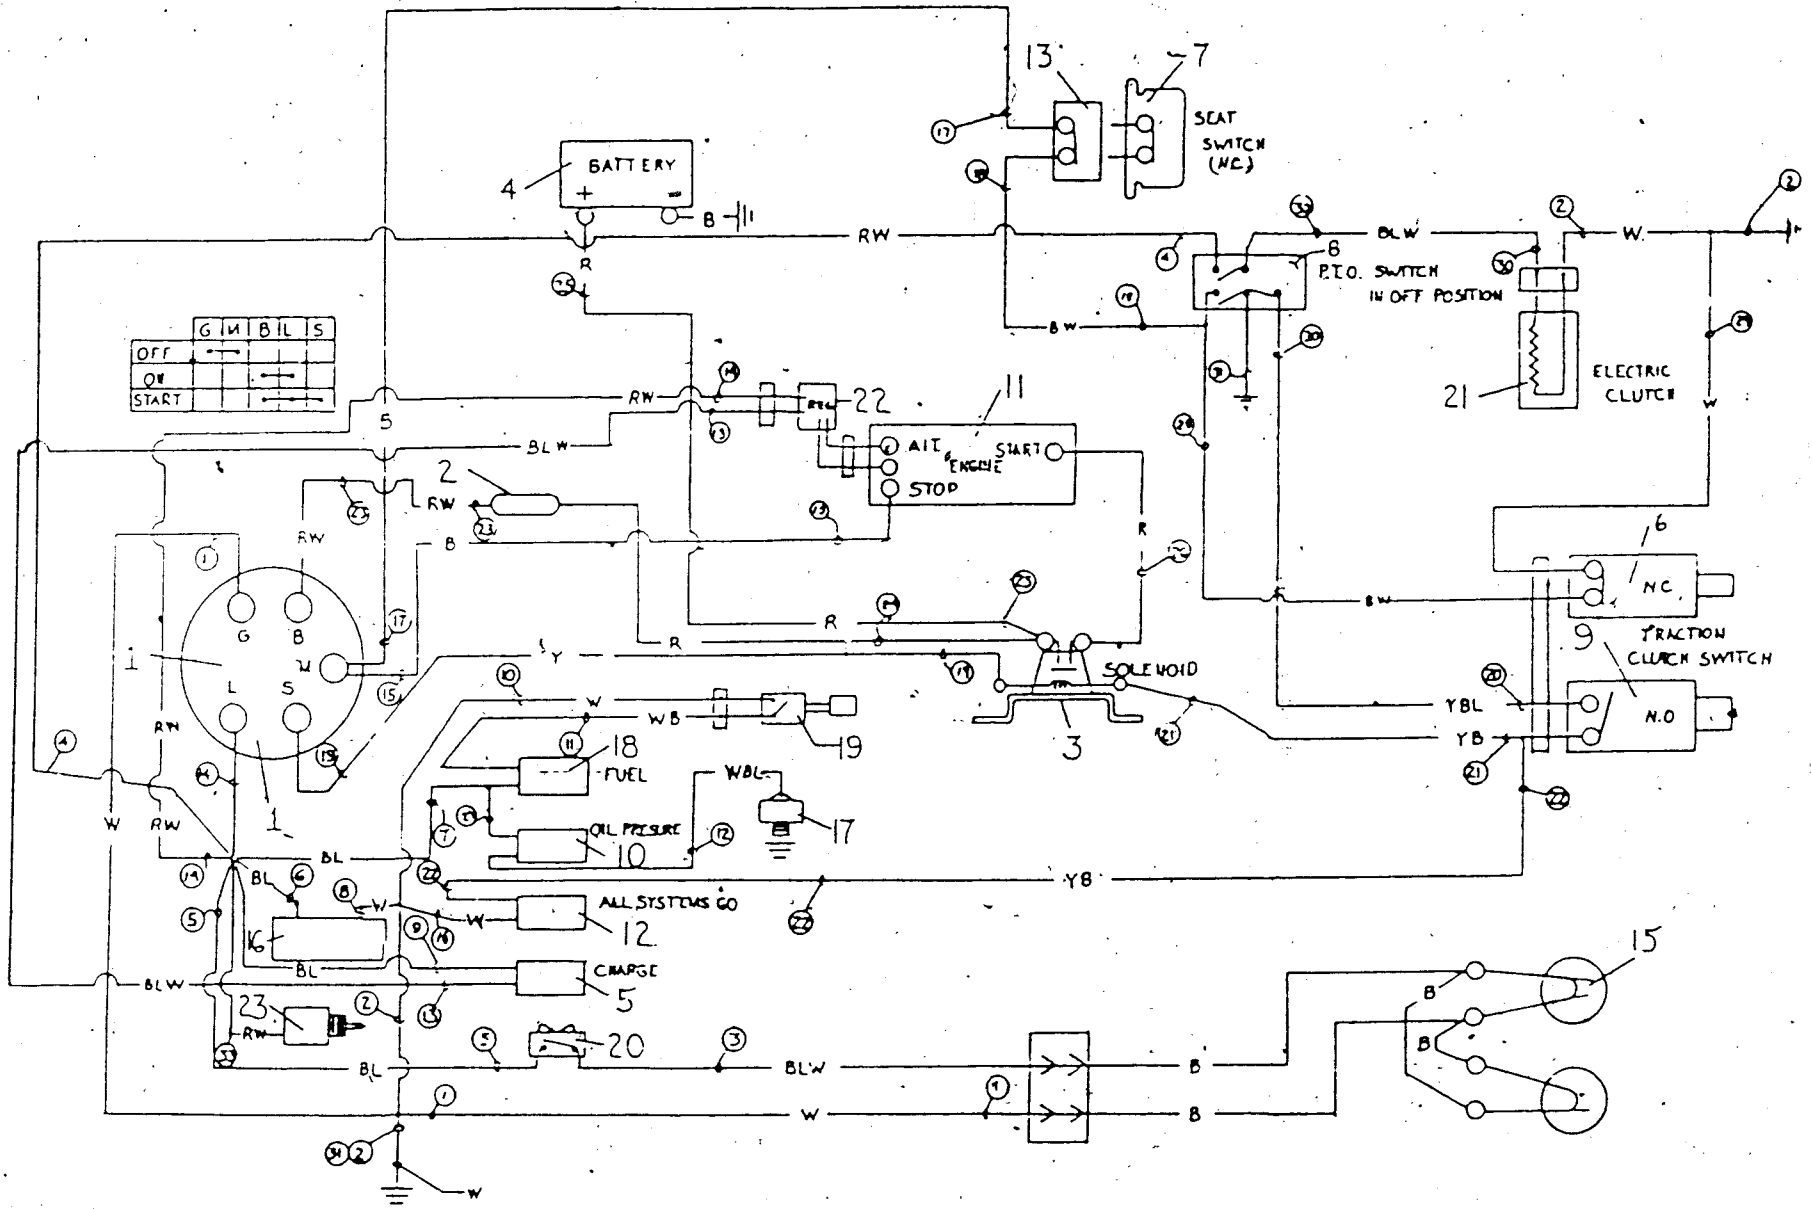

TRACTOR REPAIR PARTS

46" TRACTOR MODEL 4140G

Key No.	Part No.	Description	Key No.	Part No.	Description
1	57547	Seat Switch	28	120368	Nut, Hx 5/16-24 Thd.
2	309285	Switch, Elec./Clutch Actuator	29	138485	Washer, Lock 5/16 In.
3	55511	Cable, Battery, Negative	30	271172	Nut, Hx, Keps, 1/4-20 Thd.
4	271184	Nut, Hx, Keps, 5/16-18 Thd.	31	1502	Nut, Hx, Ctrlk, 1/4-20 Thd.
5	160505	Screw, 1/4-20 x .38	32	120854	Screw, 1/4-20 x 5/8 In.
6	57444	Tie Cable	33	306694	Battery
7	300626	Key, Ignition Switch	34	302912	Bracket, Battery Hold-Down
8	300193	Nut, Switch	35	187745	Screw, 1/4-20 x 3/4 In.
9	300194	Boot, Switch	36	308347	Screw, #6-32 x .50
10	305720	Switch, Ignition	37	271482	Nut, Hx Keps 6-32
11	300334	Switch, Light	38	315602	Regulator, Sen. Volt BS with Sensor
12	57551	Rod, Battery Hold-Down	39	120622	Nut, Hex. #8-32 Thd.
13	305701	Lamp Holder,Low Fuel and Oil Pressure	40	304439	Knob, Throttle Control
14	57769	Bulb,Indicator	41	159943	Screw #10-24 x 5/8
15	305702	Lamp Holder,All Systems Go and Charge	42	307362	Throttle Control
16	310067	Wingnut	43	308459	Nut, Hex, Nylon Lock #8-32 x 3/8 In.
17	314797	Oil Sensor	44	159585	Screw,Ph, Pn, #8-32 x 3/8 In.
18	304739	Minature Hour Meter	45	307113	Choke Control
19	41482	Press Clip	46	47452	Gas Line
20	302031	Fuse, 15A-32V, Spade Type	47	47345	Clamp, Gas Line
21	308201	Boot, Rubber (Battery Cable)			
22	315695	Wire Harness			
23	52572	Bulb Headlamp			
24	303064	Assembly, Light Wire			
25	57211	Switch			
26	57220	Screw, Pn Hd, Tap #12 x 1/2 In.			
27	310966	Solenoid			

FOR MODELS 4140H & 4140G

For Husvarna Parts Call 606-678-9623 or 606-561-4983