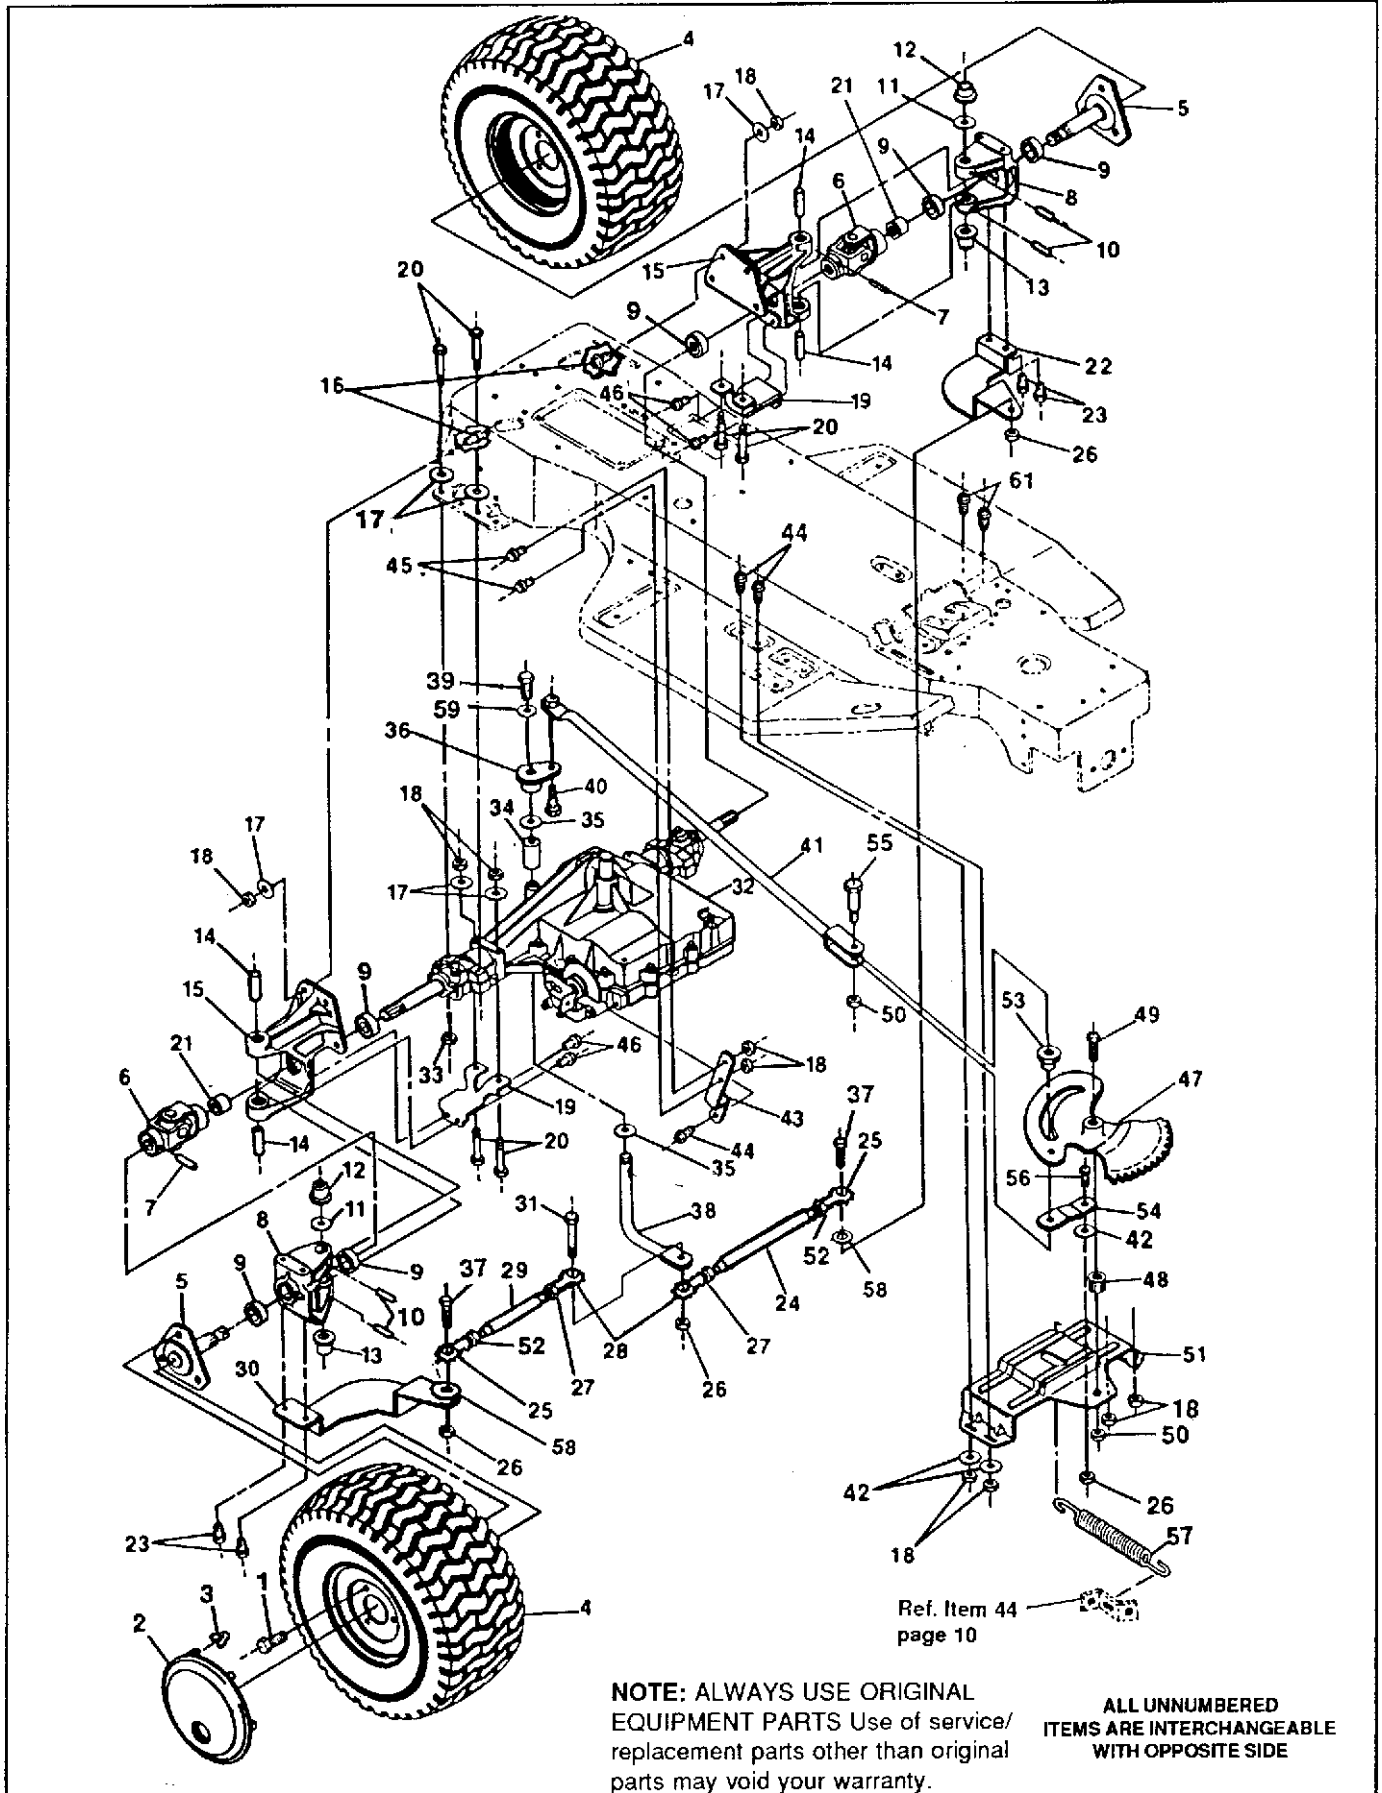

TRACTOR REPAIR PARTS

46" TRACTOR MODEL NUMBER 4140G

TRACTOR REPAIR PARTS

46" TRACTOR MODEL 4140G

Key No.	Part No.	Description	Key No.	Part No.	Description
1	123418	Screw, Hx Hd, 1/2-20 x 1/2 In.	33	44108	Nut, Hx, Wd Fl, Lk 5/16-18 Thd.
2	306570	Hubcap, 8 In.	34	304115	Spacer
3	306669	Clip, Hubcap	35	25177	Washer, Flat, 49/64 In.
4	^	Wheel & Tire Assembly, Rear	36	308719	Steering Pivot
	58276	Tire	37	181639	Screw, Hx Hd, 3/8-24 x 1-1/4 In.
	12467	Wheel	38	308720	Shaft, Steering Pivot
	24167	Valve Stem	39	421051	Screw, 5/16-24 x 1 In.
5	315480	Hub Assembly	40	12319	Bolt, Shoulder, 3/8-24 Thd.
6	12290	U-Joint Assembly	41	302593	Rod Assembly, Rear Wheel Steer
7	36311	Pin, Grooved, 1/4 x 1-1/2 In.	42	446363	Washer, Flat, 3/8 In.
8	12465	Bracket, Steering Pivot, Outer	43	304127	Bracket, Transaxle Stabilizer
9	12325	Bearing	44	35498	Screw, Hx Hd, Self-Tap, 5/16-18 x 3/4 In.
10	456722	Pin, Spring, 1/4 x 1-1/2 In.	45	180075	Screw, Hx Hd, 5/16-18 x 5/8 In.
11	21682	Washer, Flat	46	451814	Screw, Hx Hd, Self-Tap, 5/16-18 x 5/8 In.
12	12288	Bushing, Shouldered	47	302877	Assembly, Sector Gear
13	12321	Bushing, Shouldered	48	302878	Bushing, Sector Gear
14	12289	Pin, Steering Hinge	49	304296	Screw, Hx Hd, 1/2-20 x 2-3/8 In.
15	12485	Bracket, Steering Pivot, Inner	50	274654	Nut, Hx, Ctrlk, 1/2-20 Thd.
16	122017	Screw, Hx Hd, 5/16-18 x 1 In.	51	308341	Plate, 4-Wheel Steer Pivot
17	120393	Washer, Flat, 11/32 In.	52	308399	Nut, Jam, 3/8-24 Thd.
18	1498	Nut, Hx, Ctrlk 5/16-18 Thd.	53	304116	Cam Yoke Roller
19	306001	Bracket, Transaxle Mounting	54	302594	Arm, Roller Swing
20	180089	Screw, Hx Hd, 5/16-18 x 2-1/4 In.	55	304122	Shoulder Bolt, Cam Roller
21	304123	Spacer	56	302588	Shoulder Bolt, Cam Follower Arm Pivot
22	306218	Arm, Rear Wheel Steer, L. H.	57	35410	Spring, Clutch/Brake Pedal Return
23	39728	Screw, Self-Tap, 3/8-16 x 3/4 In.	58	120382	Washer, Split Lock
24	308446	Tie Rod, L. H.	59	45602	Washer, Flat
25	308384	Tie Rod End, L. H.	60	3021	Woodruff Key, #606
26	412349	Nut, Hex, Ctrlk, 3/8-24 Thd.	61	35497	Screw, Tap, 5/16-18 x 1/2 In.
27	124925	Nut, Hex, Jam, 3/8-24 Thd.			
28	304260	Rod End			
29	308447	Tie Rod End, R. H.			
30	306217	Arm, Rear Wheel Steer, R. H.			
31	181646	Screw, Hx Hd, 3/8-24 x 1-3/4 In.			
32	Transaxle	Contact nearest dealer			

(^) Order Parts Individually