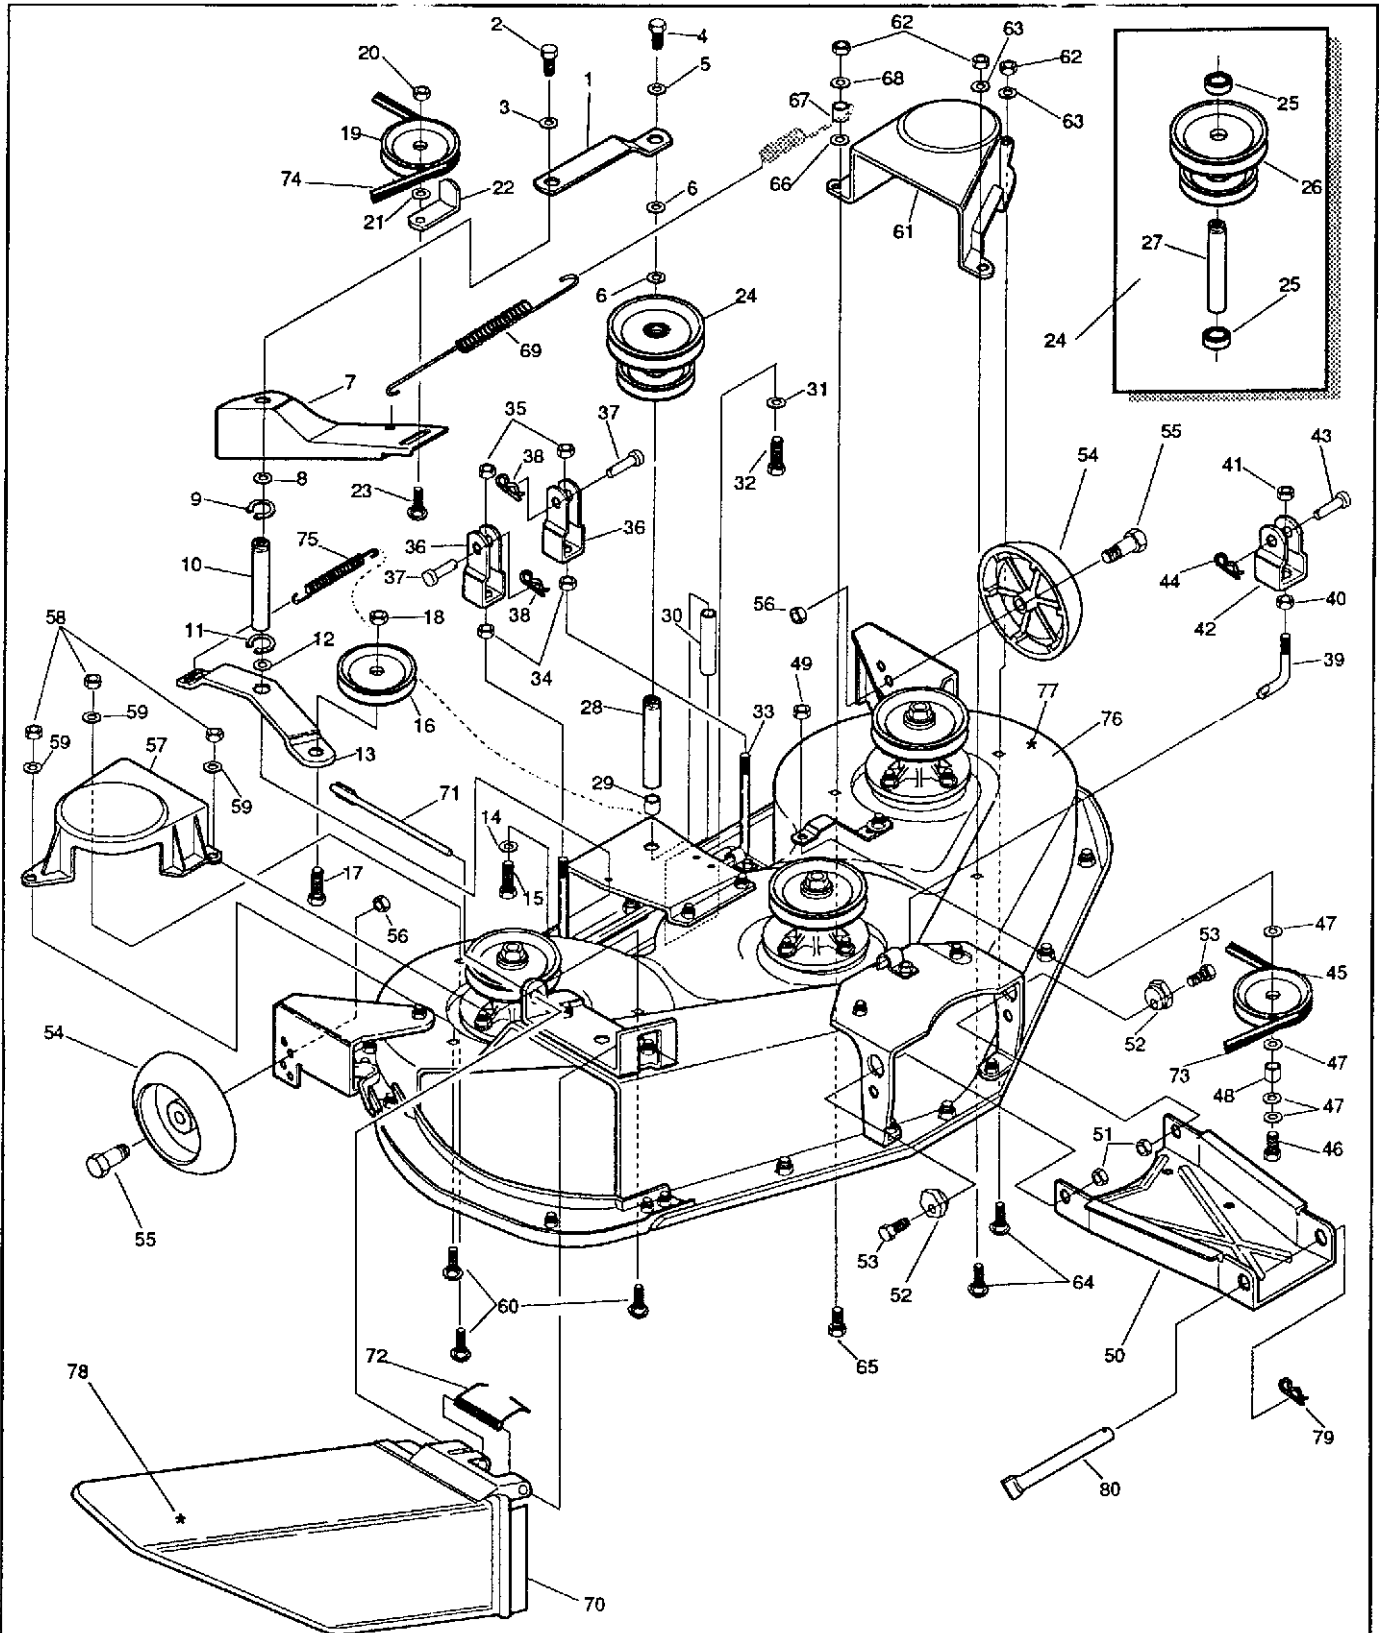

TRACTOR REPAIR PARTS

46" TRACTOR MODEL NUMBER 4140G

NOTE: ALWAYS USE ORIGINAL EQUIPMENT PARTS Use of service/ replacement parts other than original parts may void your warranty.

ALL UNNUMBERED ITEMS ARE INTERCHANGEABLE WITH OPPOSITE SIDE

TRACTOR REPAIR PARTS

46" TRACTOR MODEL 4140G

Key No.	Part No.	Description	Key No.	Part No.	Description
1	306845	Bracket, Jackshaft	44	56180	Hair Pin
2	181596	Screw, 5/16-24x.88 HHC	45	303030	Idler Pulley
3	120638	Washer, Splitlock, .328x.60x.11	46	122194	Screw, 3/8-16 x 2.50
4	39573	Screw, 3/8-24 x 1.00 Nylon	47	996416	Washer, Flat
5	120382	Washer, Splitlock	48	305309	Spacer
6	2483	Washer, .391x2.25Dx.07	49	1499	Nut, 3/8-16 Centerlock
7	309230	Bracket, Idler	50	311941	Channel Drawbar
8	40677	Washer, Flat .640x1.25x.06	51	1498	Nut, 5/16-18 Centerlock
9	302270	Ring, Retaining	52	58247	Adjusting Nut
10	302272	Idler Shaft	53	122017	Screw, 5/16-18 x 1.00 In.
11	302270	Ring, Retaining	54	302611	Wheel
12	40677	Washer, Flat .640x1.25x.06	55	23763	Shoulder Bolt, 3/8-16
13	306847	Bracket, Idler	56	1499	Nut, 3/8-16 Centerlock
14	120638	Washer, Splitlock, .328x.60x.11	57	304817	Guard, Belt R.H.
15	181596	Screw, 5/16-24x.88	58	1502	Nut, 1/4-20 Centerlock
16	303030	Pulley, Idler	59	120392	Washer, Flat
17	122168	Screw, 3/8-16x 1-3/4 In.	60	36602	Carriage Bolt, 1/4-20 x 5/8 In.
18	1499	Nut, 3/8-16 Centerlock	61	304792	Cover, Belt LH
19	310326	Pulley, Idler	62	1502	Nut, 1/4-20 Centerlock
20	120377	Nut, Hex, Ctrlk, 3/8-16 Thd.	63	120392	Washer, Flat
21	996416	Washer, Flat .391x1.00x.125	64	36602	Carriage Bolt, 1/4-20 x 5/8 In.
22	300844	Belt Retainer	65	180024	Screw, 1/4-20 x 1.25 HHC
23	57325	Bolt, 3/8-16 x 2.00 Carriage	66	120392	Washer, Flat
24	309107	Shaft, Assy. Jack	67	50520	Spacer
25	49562	Bearing, Ball	68	54569	Flatwasher
26	302142	Pulley, Assy.	69	309253	Spring
27	302147	Spacer Tube	70	311831	Chute
28	302242	Jackshaft	71	305251	Rod, Pivot
29	302278	Spacer Tubing, 46" Deck	72	314975	Torsion Spring
30	312270	Spacer Tube 46" Deck	73	302290	Belt, V 4L
31	39573	Washer, Splitlock, .393x.68x.10	74	302291	Belt, V 5L 63.70
32	71015	Screw, 3/8-24 x 1 In.	75	301464	Tension Spring
33	302644	Rod, Lift 46" Deck Long	76	315806	Deck, Mower Assy.
34	120238	Nut, 1/2-13 Hex Jam	77	68249	Decal, No Step
35	109527	Nut, 1/2-13 Square	78	68547	Decal, Cut Hand
36	304443	Clevis	79	56180	Hair Pin
37	300317	Clevis Pin	80	302963	Rod, Draw Bar
38	56180	Hair Pin			
39	302899	Rod, Lift Front Short			
40	120238	Nut, 1/2-13 Jam			
41	109527	Nut, 1/2-13 Square			
42	304443	Clevis			
43	300317	Clevis Pin