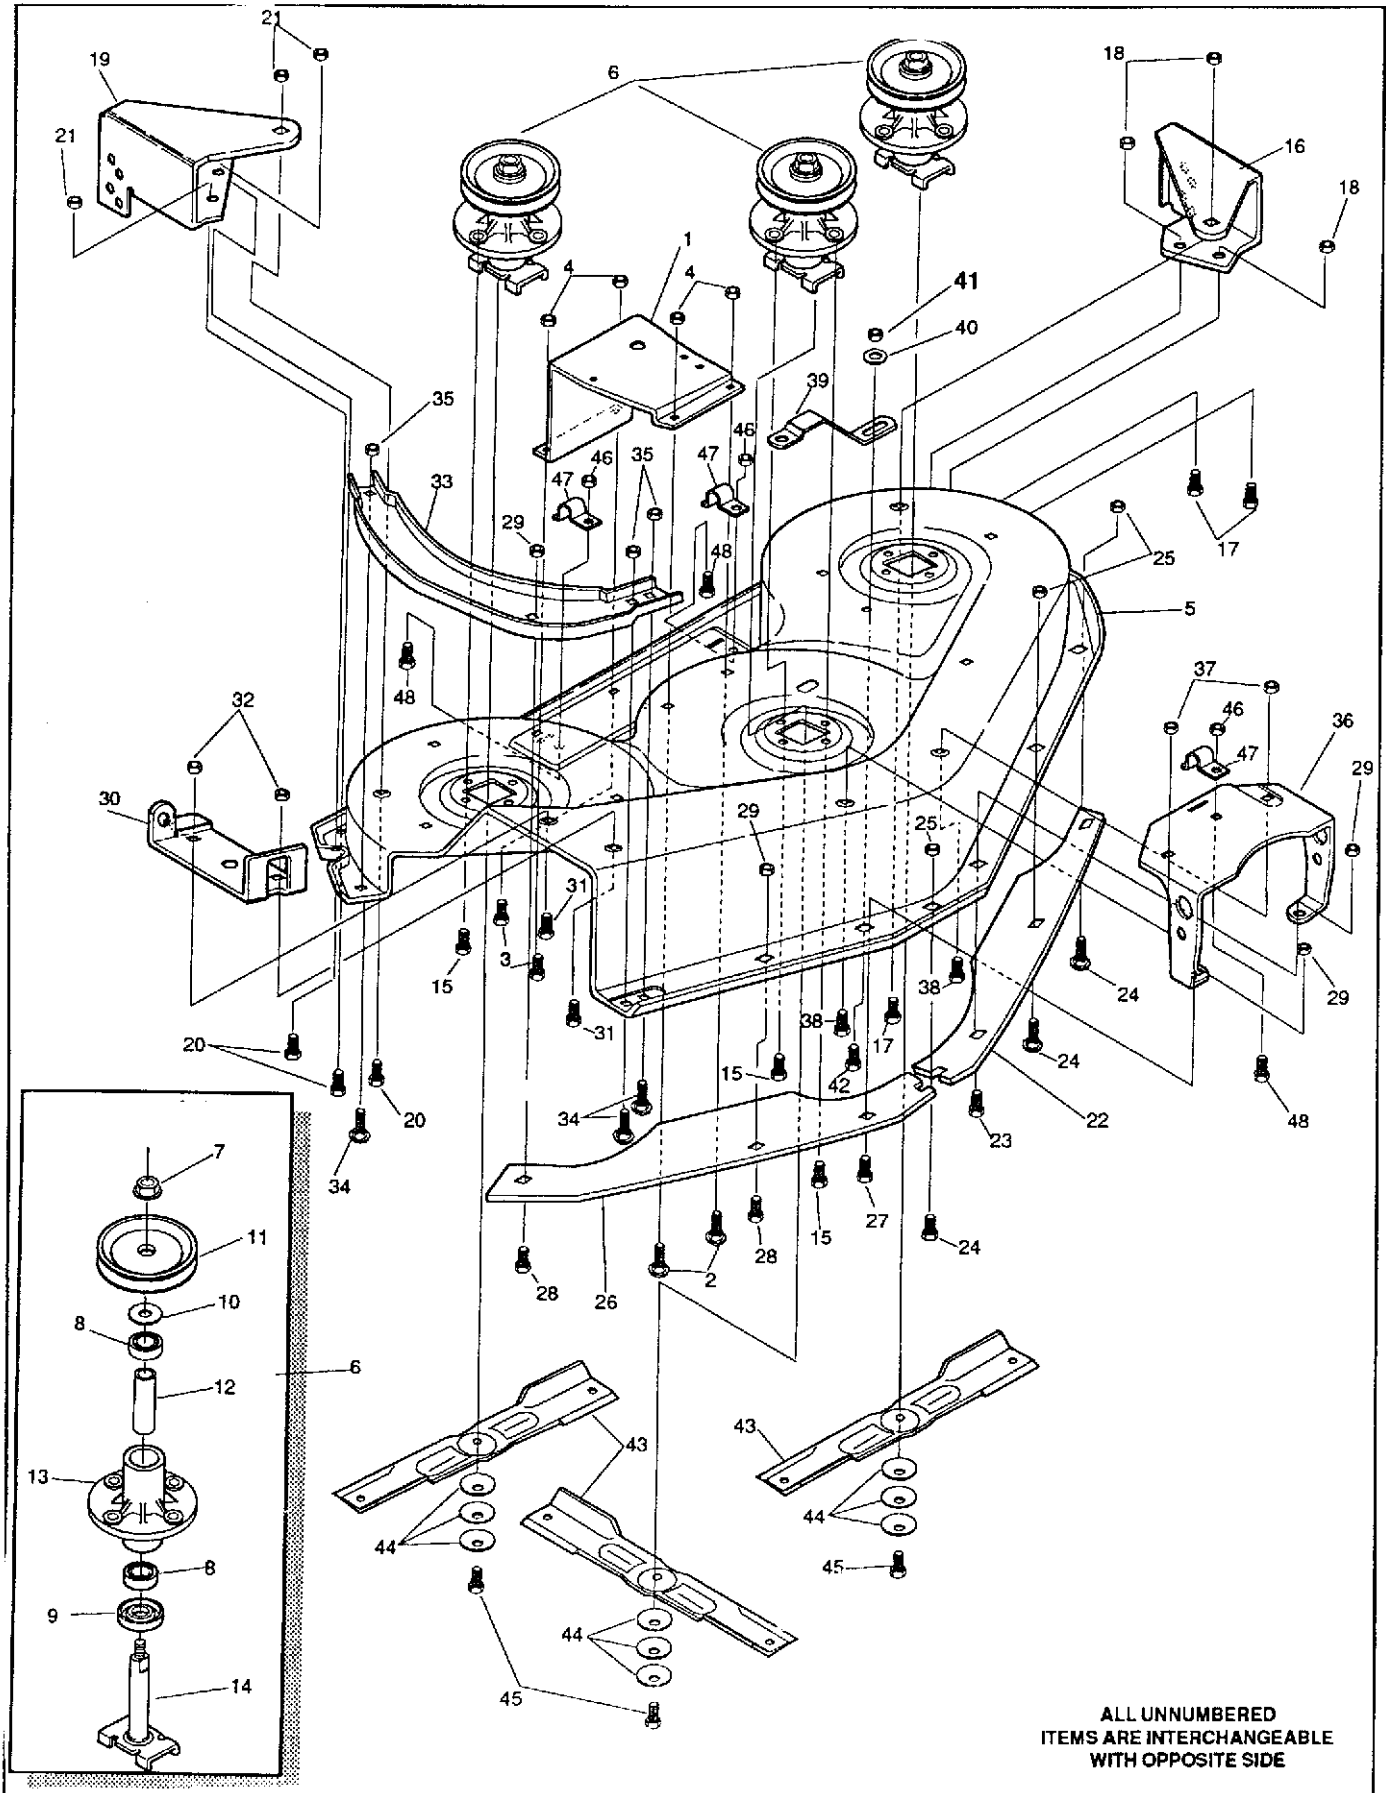

TRACTOR REPAIR PARTS

46" TRACTOR MODEL NUMBER 4140G

ALL UNNUMBERED
ITEMS ARE INTERCHANGEABLE
WITH OPPOSITE SIDE

TRACTOR REPAIR PARTS

46" TRACTOR MODEL 4140G

Key No.	Part No.	Description	Key No.	Part No.	Description
1	312699	Support Bracket 46"	25	1498	Nut, 5/16-18 Centerlock
2	126211	Bolt, 5/16-18 x 5/8 In. Carr.	26	312706	Baffle RH 46" Deck
3	180075	Screw, 5/16-18 x .63 In.	27	180075	Screw, 5/16-18 x 5/8 In.
4	1498	Nut, 5/16-18 Centerlock	28	126211	Carriage Bolt, 5/16-18 x 5/8 In.
5	313229	Mower Deck 46" Sus.SD	29	1498	Nut, 5/16-18 Centerlock
6	312270	Quill Assy.	30	312702	Bracket Chute Mount
7	1282	Nut, 7/16-20 Wide Fl. Lock	31	180075	Screw, 5/16-18 x 5/8 In.
8	49562	Bearing, Ball	32	1498	Nut, 5/16-18 Centerlock
9	50616	Dust Shield	33	302868	Brace, Skid
10	56280	Spacer	34	126211	Carriage Bolt, 5/16-18 x 5/8 In.
11	312283	Quill Pulley	35	1498	Nut, 5/16-18 Centerlock
12	58128	Spacer, LH & RH Quill	36	312705	Lift Support Bracket
13	58162	Casting LH	37	1498	Nut, 5/16-18 Centerlock
14	302295	Saddle & Shaft Assy.	38	180075	Screw, 5/16-18 x 5/8 In.
15	50634	Screw, 5/16-18 x .87 Taptite	39	314020	Support Bracket
16	312708	Bracket Gauge Wheel L.H.	40	120393	Flatwasher
17	180075	Screw, 5/16-18 x .63 In.	41	1498	Nut, 5/16-18 Centerlock
18	1498	Nut, 5/16-18 Centerlock	42	180075	Screw, 5/16-18 x 5/8 In.
19	312700	Bracket Gauge Wheel R.H.	43	317071	Balde, 16/13 High-Lift
20	180075	Screw, 5/16-18 x .63In.	44	2483	Washer, Bellville
21	1498	Nut, 5/16-18 Centerlock	45	39573	Screw, 3/8-24 x 1.00 Nylock
22	312710	Baffle 46" Deck	46	1498	Nut, 5/16-18 Centerlock
23	180075	Screw, 5/16-18 x .63 In.	47	312701	Clip
24	126211	Carriage Bolt, 5/16-18 x 5/8 In.	48	180075	Screw, 5/16-18 x 5/8 In.