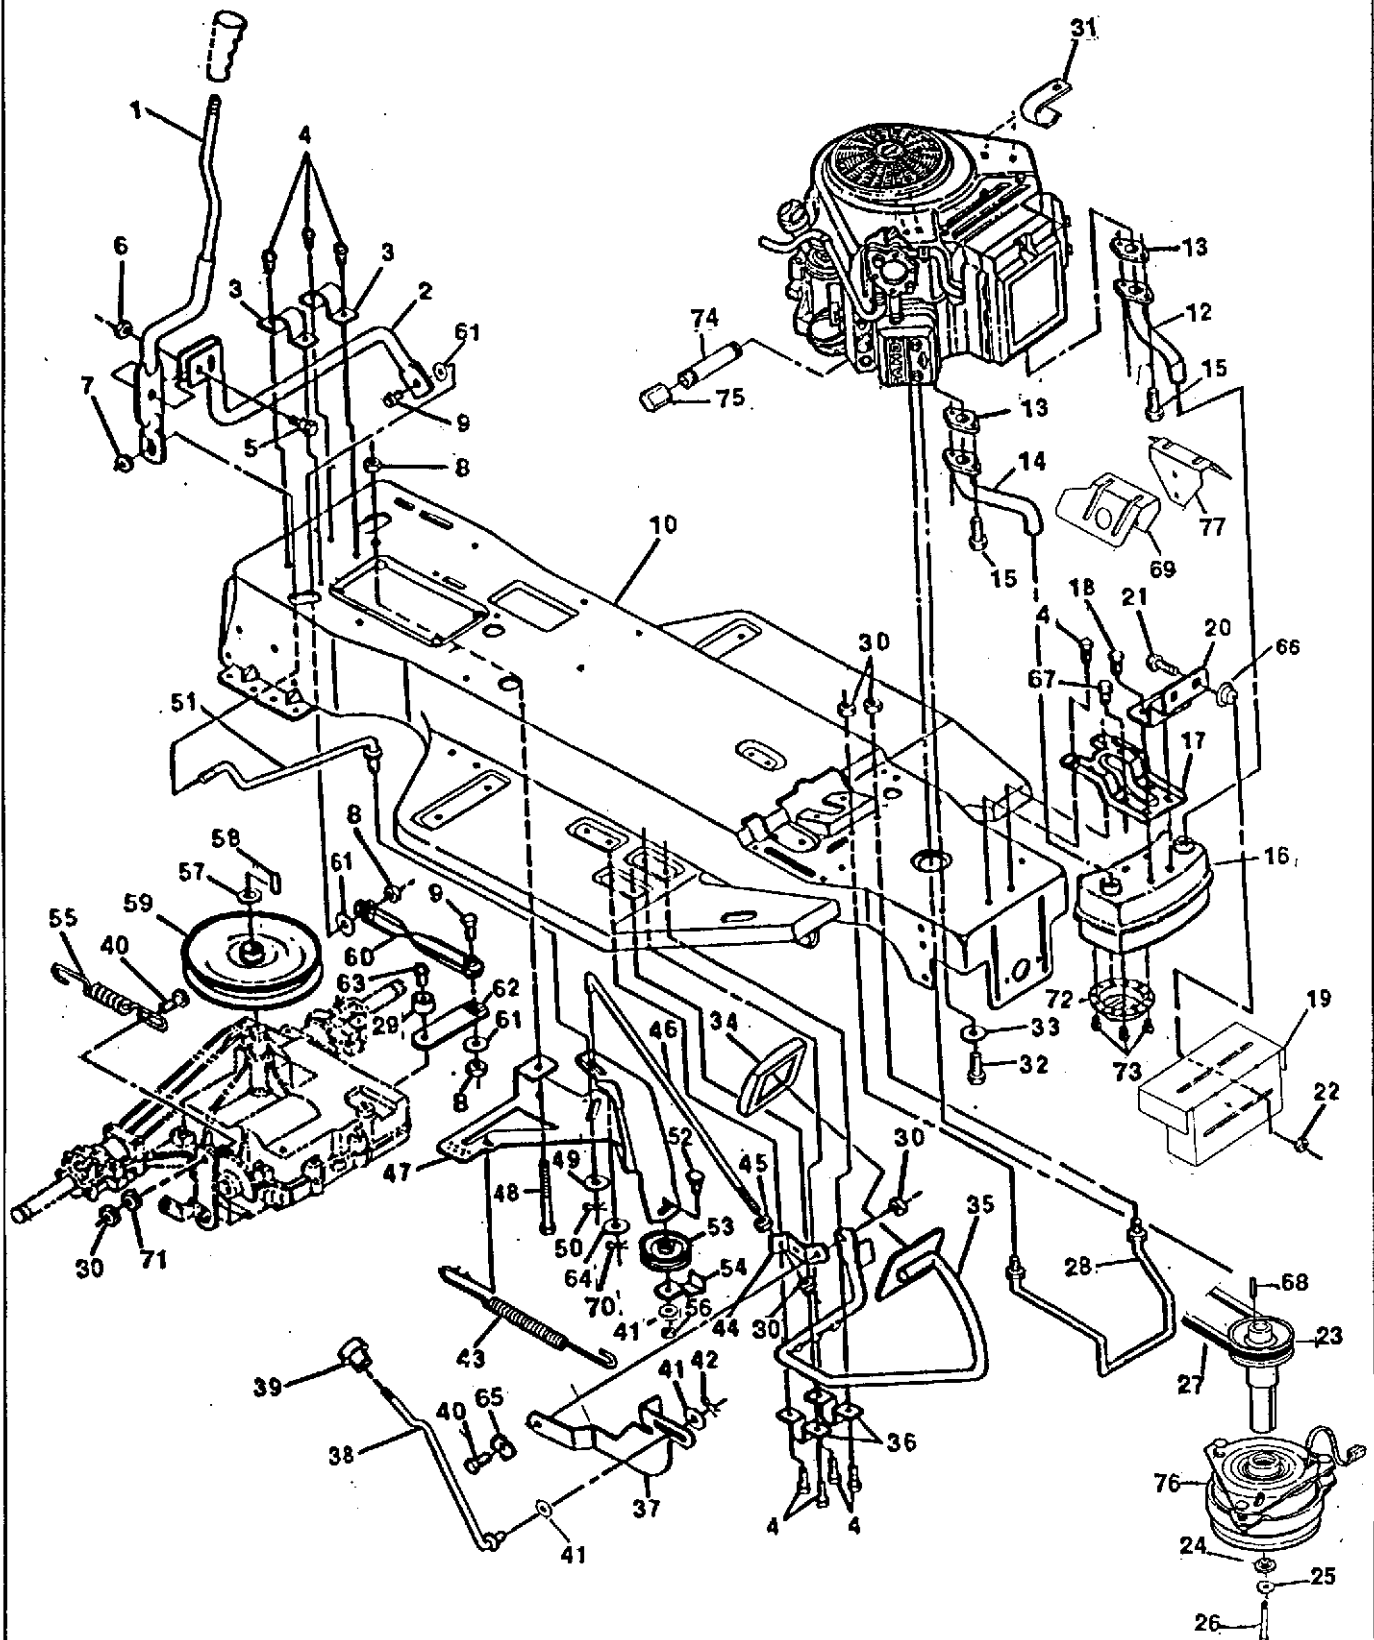

TRACTOR REPAIR PARTS

46" TRACTOR MODEL NUMBER 4140G

TRACTOR REPAIR PARTS

46" TRACTOR MODEL 4140G

Key No.	Part No.	Description	Key No.	Part No.	Description
1	304406	Tube Assembly, Shift Pivot	39	304367	Knob, Park Brake
2	304024	Tube Assembly, Shift	40	25086	Shoulder Bolt, 5/16-18 Thd.
3	302538	Clip, Shift Lever	41	120385	Washer, 9/16 In.
4	35497	Screw, Hx Hd, Wshr Tap, 5/16-18 x 1/2 In.	42	121223	Cotter Pin
5	304086	Shoulder Bolt	43	304209	Spring, Clutch
6	1502	Nut, Hx, Ctrlk, 1/4-20 Thd.	44	304125	Bracket, Brake Rod
7	71046	Nut, Hx, Nylon, Lock 3/8-16 Thd.	45	271184	Nut, Hx, Keps, 5/16-18 Thd.
8	1499	Nut, Hx, Ctrlk, 3/8-16 Thd.	46	304212	Rod, Clutch
9	122145	Screw, 3/8-16 x 1-1/4 In.	47	304049	Arm, Idler
10	315823	Main Frame	48	51189	Shoulder Bolt, 3/8-16 Thd.
11		Engine 14 Horsepower B&S	49	274517	Washer, Flat, 13/32 In.
12	305555	Exhaust Tube, L. H.	50	36368	Hairpin
13		Gasket, Muffler (Engine Part)	51	304083	Rod, Shift-On-The-Go
14	305554	Exhaust Tube, R. H.	52	57325	Carriage Bolt, 3/8-16 x 2 In.
15		Screw, Sem, Engine Part	53	40223	Idler Sheave, Backside
16	305553	Muffler	54	304105	Belt Retainer
17	306577	Bracket Muffler	55	304130	Spring, Brake
18	995346	Screw, Hx Hd, Tap 1/4-20 X1/2 In.	56	45171	Nut, Flange, 3/8-16 Thd,
19	308144	Heat Shield, Muffler	57	22053	Retaining Ring
20	9796	Bracket, Transaxle	58	3021	Key, Woodruff, #606
21	126211	Bolt, Carriage, 5/16-18 X 5/8 In.	59	303109	Pulley
22	55273	Nut, Hx, Wd Fl, Lk 5/16-18 Thd.	60	309546	Shift Link
23	309388	Pulley Assembly, Engine	61	120394	Washer, Flat, 13/32 In.
24	302879	Bearing, Sleeve Sector Gear	62	302582	Shift Lever, Transaxle
25	120383	Washer, Split, Lock 7/8 In.	63	56255	Screw, Hx Hd, 1/4-28 X 3/4 In.
26	215649	Screw, Hx Hd, 7/16-20 X 5 -1/2 In.	64	120392	Flatwasher
27	303241	V-Belt, 90 In. Long	65	30289	Washer, Wave
28	310162	Belt Guide	66	309436	Push Nut, 5/16 Bolt Retainer
29	57157	Washer, Special	67	995338	Screw, Hex Hd Tap, 1/4-20 x 5/8 In.
30	1498	Nut, Hex, Ctrlk, 5/16-18 Thd.	68	305562	Key, Square 1/4
31	57569	Cable Clip	69	313044	Air Deflector
32	50947	Screw, Hx Hd Tap, 3/8-16 X1-1/4 In.	70	121222	Pin, Cotter
33	138489	Washer, 3/8 In.	71	308188	Washer
34	304490	Pad, Clutch/Brake, Molded	72	56472	Deflector
35	306083	Assembly, Clutch/Brake Arm	73	35287	Screw, Hx Wa Hd, #8-32 x 3/8 In.
36	313271	Bracket, Clutch/Brake Arm	74	307174	Nipple, 3/8-18 x 4 In.
37	304208	Lever, Park Brake	75	47828	Cap, Pipe
38	304217	Rod, Parking Brake	76	308950	Electric Clutch
			77	313043	Air Deflector