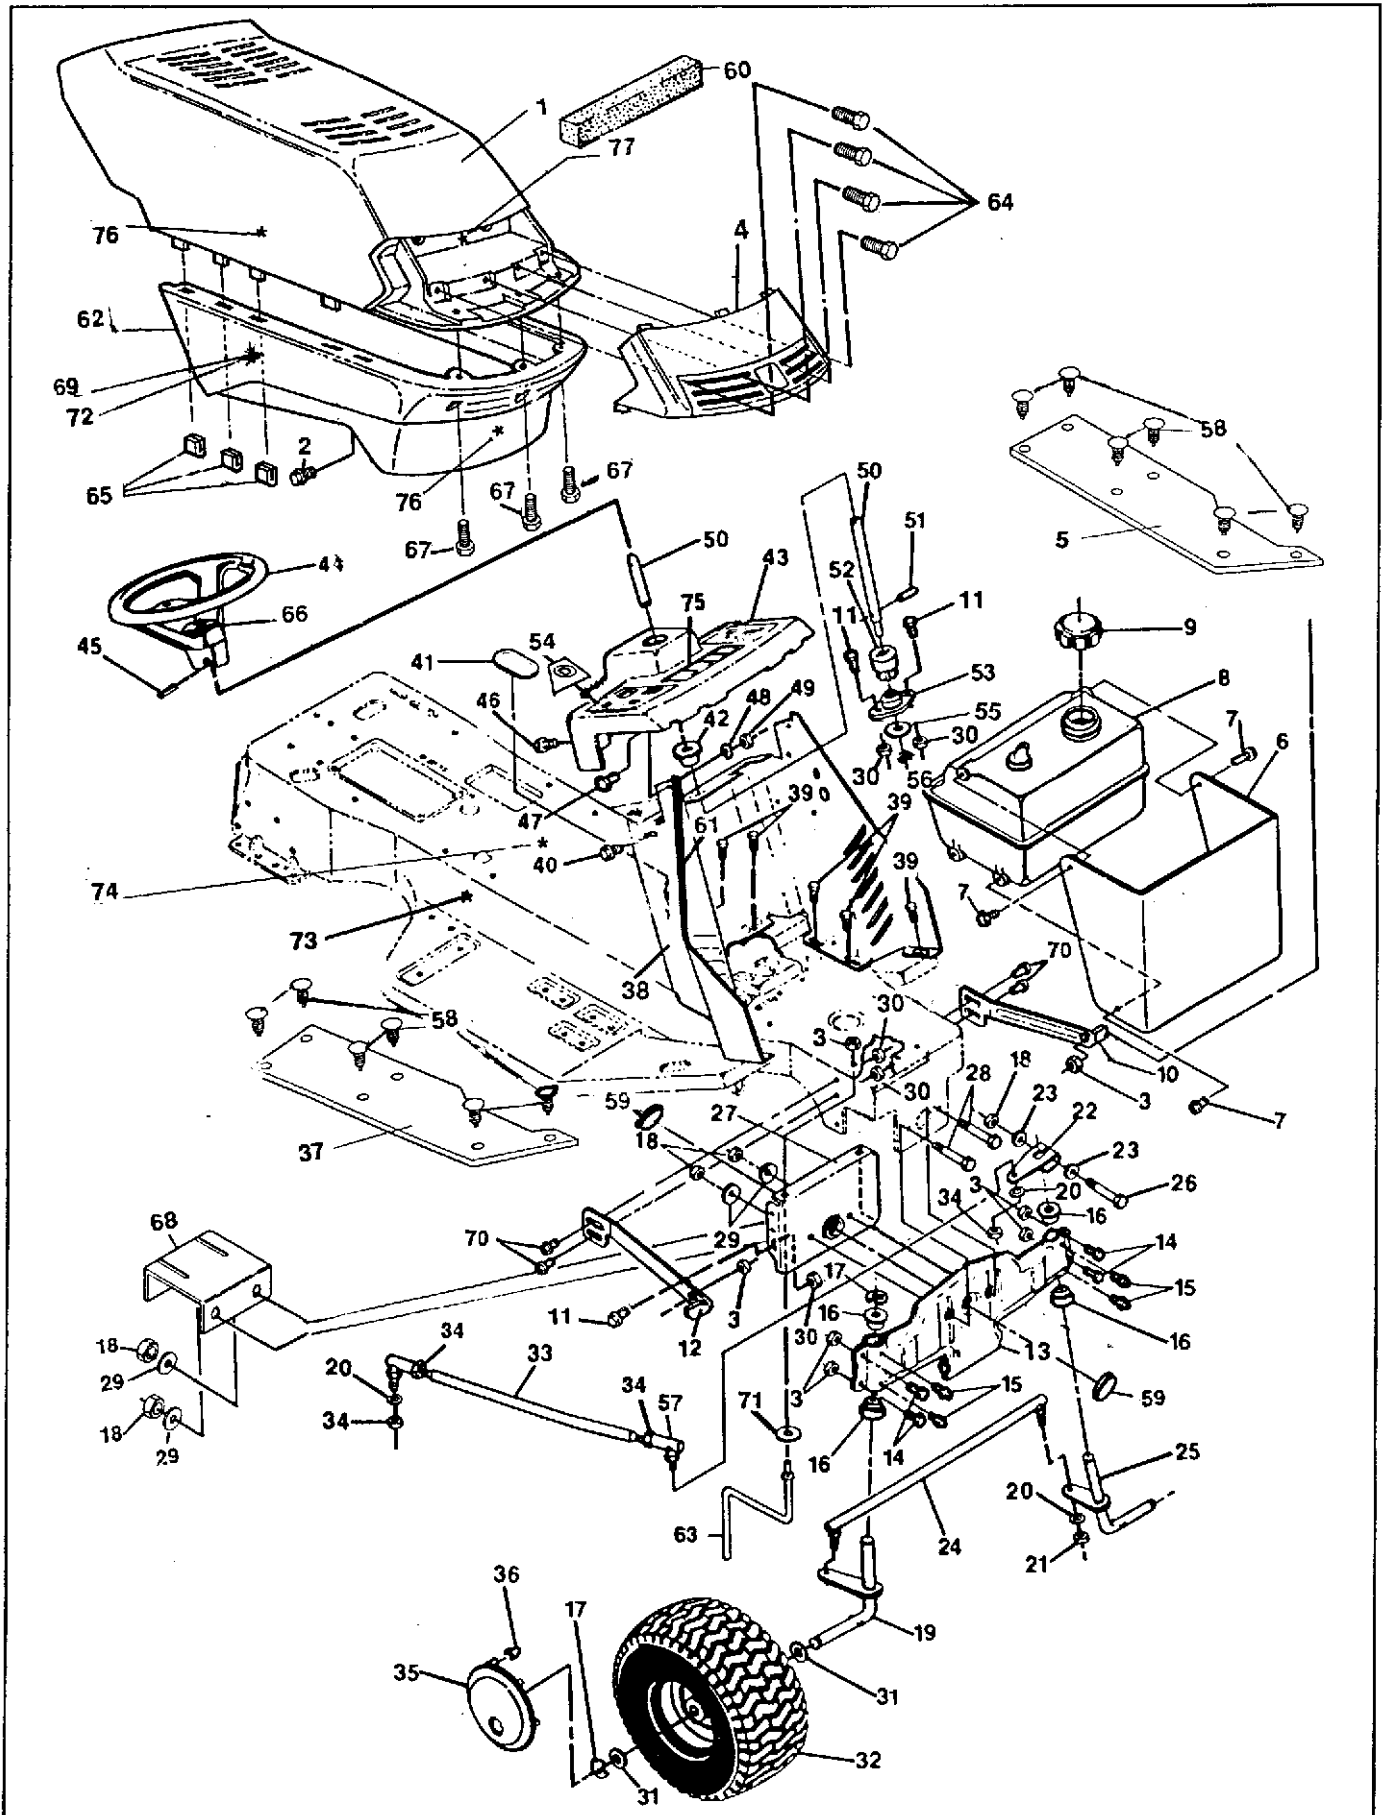

TRACTOR REPAIR PARTS

46" TRACTOR MODEL NUMBER 4140G

TRACTOR REPAIR PARTS

46" TRACTOR MODEL 4140G

Key No.	Part No.	Description	Key No.	Part No.	Description
1	310577	Hood	38	304702	Dash, Lower
2	25086	Shoulder Bolt, 5/16-18 Thd.	39	45263	Screw, Tap, 5/16-18 x 3/8 In.
3	1498	Nut, Hx, Ctrlk, 5/16-18 Thd.	40	995346	Screw, Self-Tap, 1/4-20 x 1/2 In.
4	306858	Lens, Headlight	41	305280	Cover
5	314885	Assembly, Foot Pad L. H.	42	303228	Bushing, Upper Steering
6	307437	Heat Shield	43	309199	Dash, Upper
7	300303	Screw, Hx Hd, Plastite 1/4 Dia. x 3/4 In.	44	303132	Steering Wheel
8	305820	Tank, Gas 1.5 Gal W/Sensor	45	456378	Pin, , Spring, 1/4 x 2 In.
	305804	Low Fuel Sensor	46	305850	Screw, Tap, 1/4-20 x 1/2 In.
9	12501	Cap, Fuel	47	120854	Screw, Hx Hd, 1/4-20 x 5/8 In.
10	309461	Bracket, Hood L. H.	48	120392	Washer, Flat, 9/32 In.
11	56030	Screw, Hx Hd, 5/16 -18 x 3/4 In.	49	1502	Nut, Hx, Ctrlk, 1/4-20 Thd.
12	309460	Bracket, Hood R. H.	50	302307	Shaft, Steering
13	310670	Front Axle W/Bearings	51	302524	Pin, Dowel
14	180075	Screw, Hx Hd, 5/16-18 x 5/8 In.	52	302314	Pinion, Steering
15	706	Grease Fitting	53	302498	Bearing, Flange
16	302303	Bearing, Spindle	54	309195	Plate, Electric Clutch
17	36625	E-Ring	55	2968	Washer, Flat, 1/2 In.
18	1499	Nut, Hx, Ctrlk, 3/8-16 Thd.	56	20864	E-Ring
19	305340	Spindle, R. H.	57	57158	Ball, Joint, 3/8 Thd.
20	120382	Washer, Split, Lock 3/8 In.	58	311087	Ratchet Fastener
21	120369	Nut, Hx, 3/8-24 Thd.	59	307112	Plug, Front Axle
22	317019	Steering Arm, Upper	60	308115	Foam, Hood Baffle
23	996416	Washer, Flat, 25/64 In.	61	47453	Wide Trim 18 "
24	300328	Assembly, Tie Rod	62	306856	Grille
25	305339	Spindle, L.H.	63	300440	Belt Guide
26	180134	Screw, Hx Hd, 3/8-16 x 2-1/2 In.	64	312085	Screw, #4-24 x 1/2 In.
27	306103	Support Bracket, Front Axle	65	306857	Clip, Tinnerman
28	122207	Screw, Hx Hd, 3/8-16 x 3 In.	66	311728	Decal, Gunsight Cent. Steer Wheel
29	2483	Washer, Spring	67	300302	Screw, #10 x 1/2 In.
30	55273	Nut, Hx, Wd Fl Lk 5/16-18 Thd.	68	312904	Bracket, Stop
31	642	Washer, Flat, 3/4 In.	69	316634	Decal, Pin Stripe R.H..
32	^	Wheel & Tire Assembly, Front	70	53652	Screw, Hex Fl, 5/16-18 x 3/4 In.
	301140	Tire, Rear	71	138538	Washer, Internal Tooth
	312739	Wheel/With Bearing	72	316635	Decal, Pin Stripe L.H.
	24167	Valve Stem	73	311730	Decal, Wheel 4 Steer Husq.
	314416	Bearing	74	307772	Decal Oper Instr ERO Top Frame
33	302907	Drag Link	75	307280	Decal, Dash, Chg , Oil, Fuel, All Systems
34	124925	Nut, Hx, Jam, 3/8-24 Thd.	76	311724	Decal, Fender Rear, Hood, Husq.
35	306569	Hubcap, Front	77	310534	Decal, Reflector
36	306669	Clip, Hubcap			
37	314888	Assembly, Foot Pad R. H.			

(^) Order Parts Individually