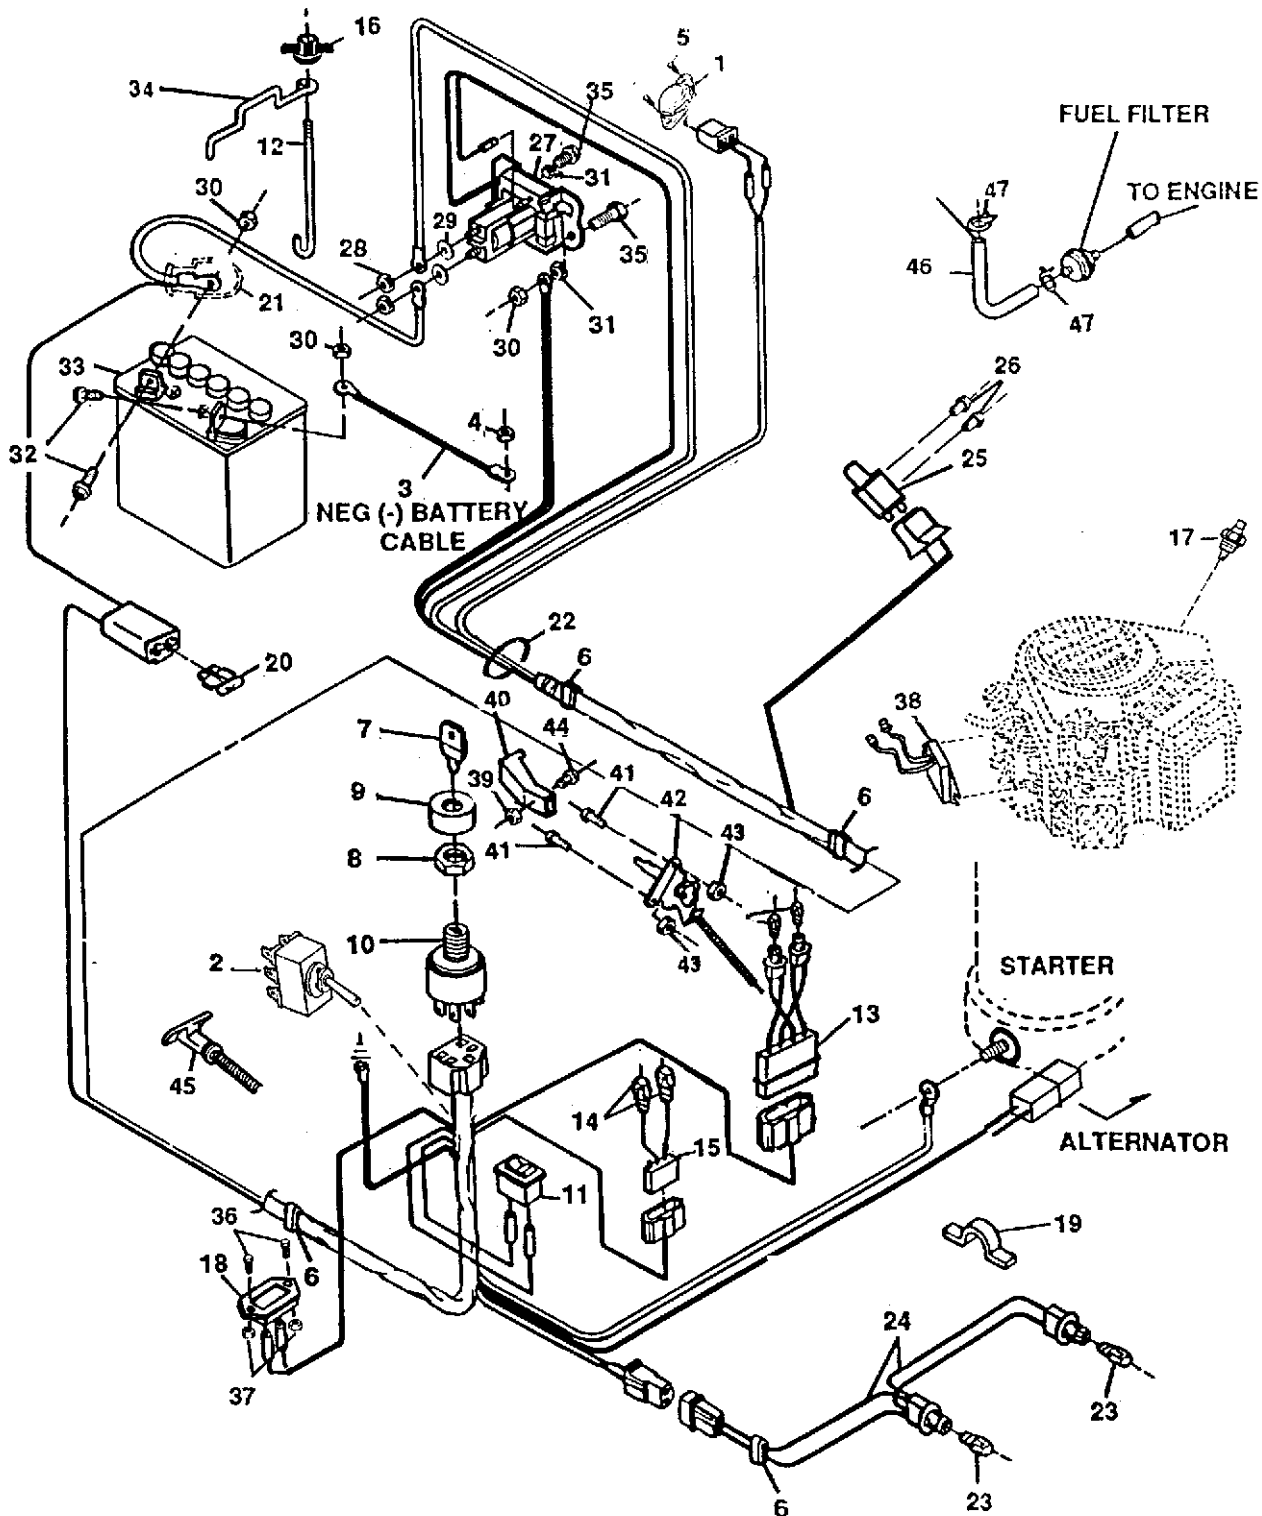

TRACTOR REPAIR PARTS

46" TRACTOR MODEL NUMBER 4140G

NOTE: ALWAYS USE ORIGINAL EQUIPMENT PARTS Use of service/replacement parts other than original parts may void your warranty.

ALL UNNUMBERED ITEMS ARE INTERCHANGEABLE WITH OPPOSITE SIDE

TRACTOR REPAIR PARTS

46" TRACTOR MODEL 4140G

Key No.	Part No.	Description	Key No.	Part No.	Description
1	57547	Seat Switch	28	120368	Nut, Hx 5/16-24 Thd.
2	309285	Switch, Elec./Clutch Actuator	29	138485	Washer, Lock 5/16 In.
3	55511	Cable, Battery, Negative	30	271172	Nut, Hx, Keps, 1/4-20 Thd.
4	271184	Nut, Hx, Keps, 5/16-18 Thd.	31	1502	Nut, Hx, Ctrlk, 1/4-20 Thd.
5	160505	Screw, 1/4-20 x .38	32	120854	Screw, 1/4-20 x 5/8 In.
6	57444	Tie Cable	33	306694	Battery
7	300626	Key, Ignition Switch	34	302912	Bracket, Battery Hold-Down
8	300193	Nut, Switch	35	187745	Screw, 1/4-20 x 3/4 In.
9	300194	Boot, Switch	36	308347	Screw, #6-32 x .50
10	305720	Switch, Ignition	37	271482	Nut, Hx Keps 6-32
11	300334	Switch, Light	38	315602	Regulator, Sen. Volt BS with Sensor
12	57551	Rod, Battery Hold-Down	39	120622	Nut, Hex. #8-32 Thd.
13	305701	Lamp Holder,Low Fuel and Oil Pressure	40	304439	Knob, Throttle Control
14	57769	Bulb,Indicator	41	159943	Screw #10-24 x 5/8
15	305702	Lamp Holder,All Systems Go and Charge	42	307362	Throttle Control
16	310067	Wingnut	43	308459	Nut, Hex, Nylon Lock #8-32 x 3/8 In.
17	314797	Oil Sensor	44	159585	Screw,Ph, Pn, #8-32 x 3/8 In.
18	304739	Minature Hour Meter	45	307113	Choke Control
19	41482	Press Clip	46	47452	Gas Line
20	302031	Fuse, 15A-32V, Spade Type	47	47345	Clamp, Gas Line
21	308201	Boot, Rubber (Battery Cable)			
22	315695	Wire Harness			
23	52572	Bulb Headlamp			
24	303064	Assembly, Light Wire			
25	57211	Switch			
26	57220	Screw, Pn Hd, Tap #12 x 1/2 In.			
27	310966	Solenoid