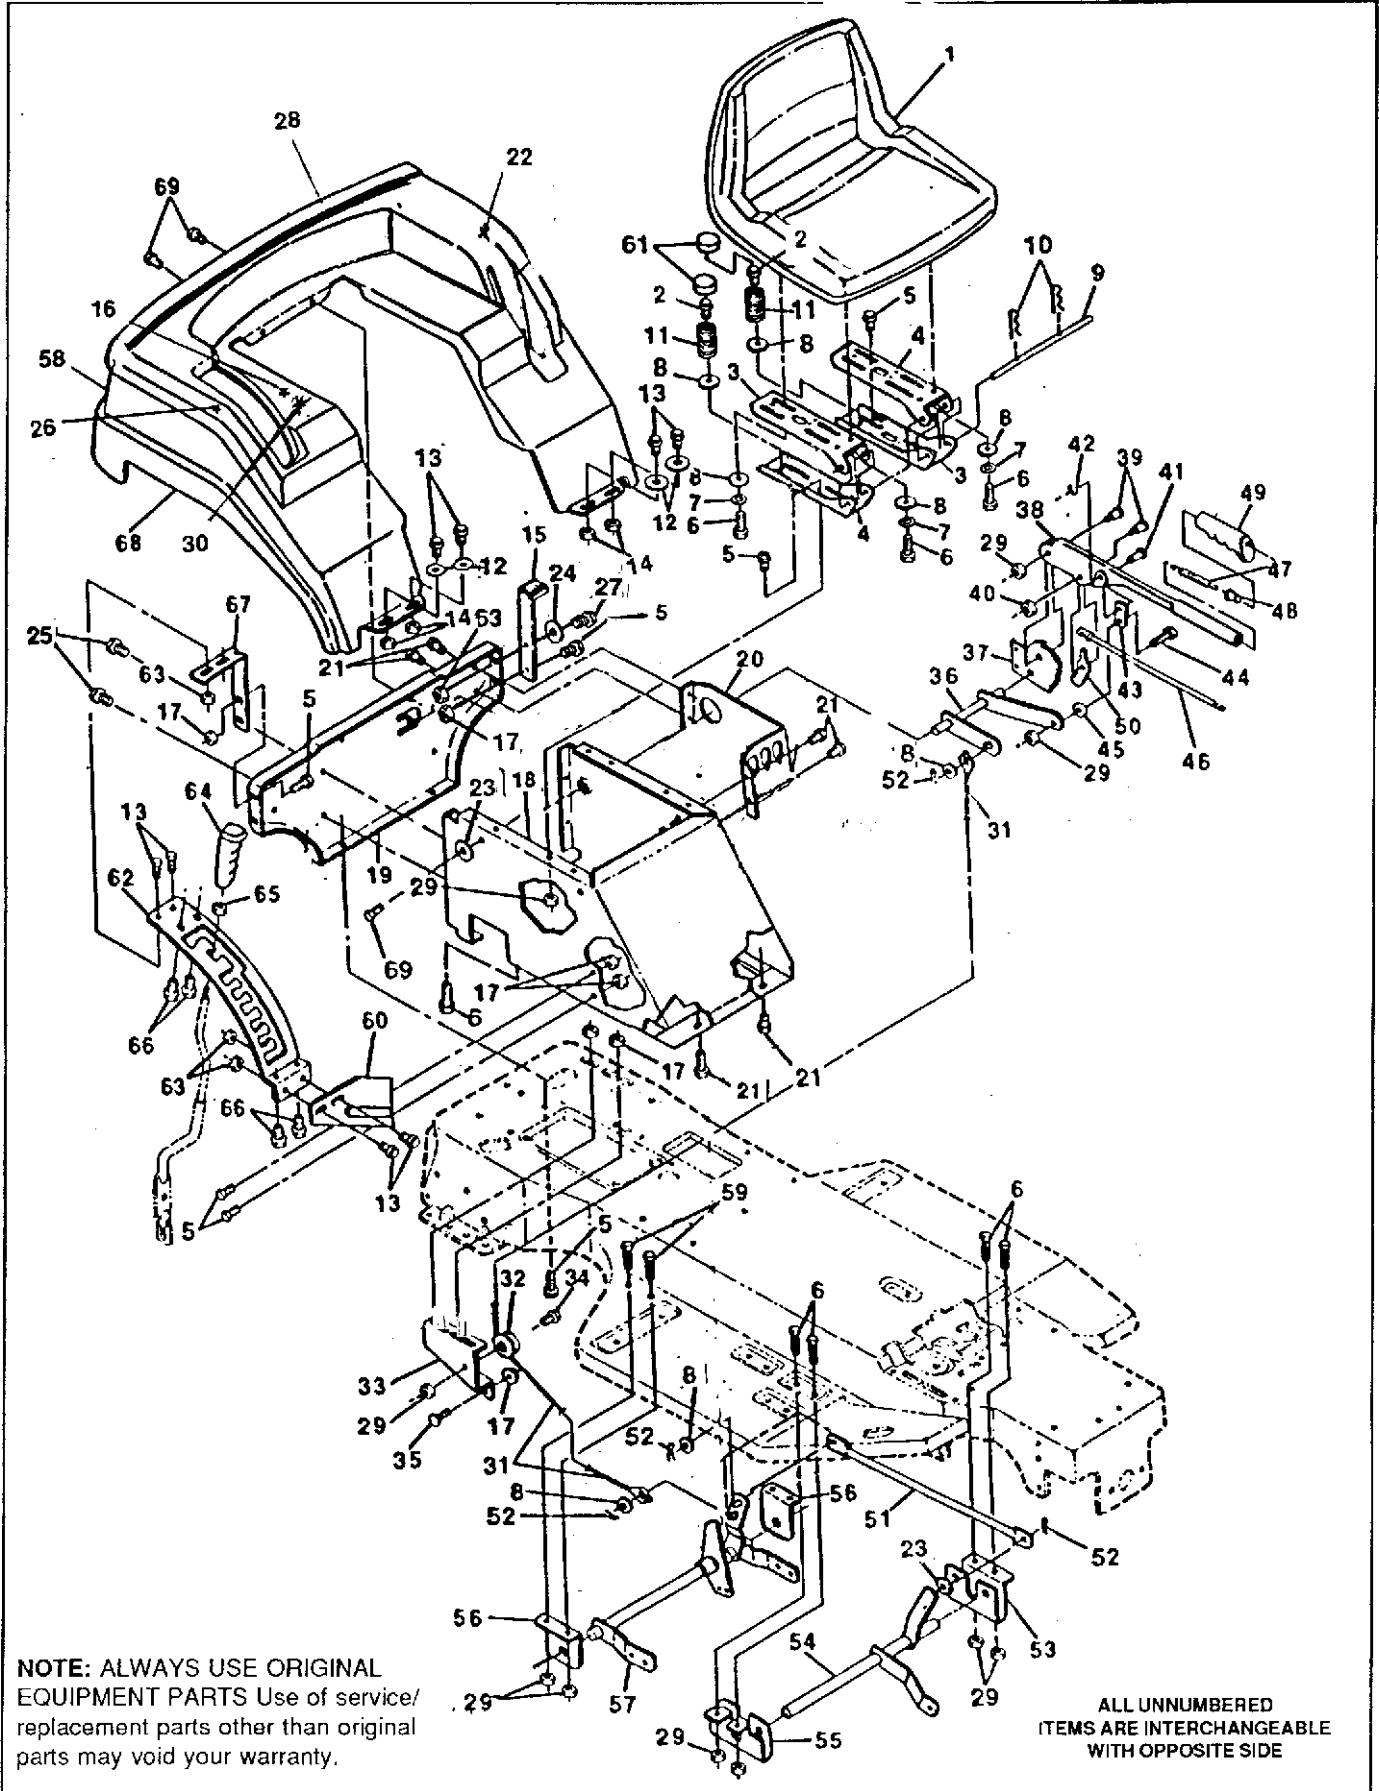

TRACTOR REPAIR PARTS

46" TRACTOR MODEL NUMBER 4140G

NOTE: ALWAYS USE ORIGINAL EQUIPMENT PARTS Use of service/ replacement parts other than original parts may void your warranty.

ALL UNNUMBERED ITEMS ARE INTERCHANGEABLE WITH OPPOSITE SIDE

TRACTOR REPAIR PARTS

46" TRACTOR MODEL 4140G

Key No.	Part No.	Description	Key No.	Part No.	Description
1	310384	Seat	47	58326	Spring, Height Adjust
2	451814	Screw, 5/16 18 x .63	48	58325	Knob, Height Adjust
3	305991	Channel, Seat L. H.	49	304730	Handle, Lift
4	304480	Channel, Seat R. H.	50	301239	Pawl, Height Adjust
5	56030	Screw, Hx Hd, Wd Fl 5/16-18 x 3/4 In.	51	302380	Tie Rod
6	122007	Screw, Hx Hd, 5/16-18 x 3/4 In.	52	121222	Cotter Pin
7	120638	Washer, Lock 5/16 In.	53	308339	Bracket, L. H. Front Hanger
8	120393	Washer, Flat, 11/32 In.	54	308345	Assembly, Front Lift Shaft
9	304481	Rod, Seat Support	55	308340	Bracket, R. H. Front Hanger
10	36368	Hair Pin, .073 Dia. x 1.13 In.	56	308343	Bracket, Hanger
11	305520	Seat Spring	57	308955	Assembly, Rear Lift Shaft
12	1084	Washer, Flat, 9/32 In.	58	316625	Decal Shift-n-go (Husq.).
13	180018	Screw, Hx Hd, 1/4-20 x 5/8 In.	59	180075	Screw, Hx Hd, 5/16-18 x 5/8 In.
14	1502	Nut, Lock, 1/4-20 Thd.	60	306401	Support, Shift Plate
15	306397	Fender Support, L. H.	61	56907	Cover, Seat Spring
16	316698	Decal, Husqvarna U.S.A.s	62	306294	Quadrant
17	55273	Nut, Hx, Wd Fl, Lk 5/16-18 Thd.	63	51335	Nut, Hx, Wd Fl Lk, 1/4-20 Thd.
18	304475	Seat Support	64	304728	Handle
19	304476	Support, Fender & Seat	65	120377	Nut, Hx 3/8-16 Thd.
20	302208	Bracket, Support Engage	66	300302	Screw, Hx Hd, Tap #10 x 1/2 In.
21	35497	Screw, Hx Wshr Hd Tap, 5/16-18 x 1/2 In.	67	306399	Fender Support, R. H.
22	311591	Decal, Decal Height EURO Elec/ Clutch	68	316329	Fender
23	274517	Flatwasher, 13/32 In.	69	995338	Screw, Hx, Wshr Hd, Tap 1/4-20 x 5/8 In.
24	120385	Flatwasher	70	316938	Operator's Manual (Not Illustrated) English
25	50634	Screw, Tap, 5/16-18 x 7/8 I	71	316939	Operator's Manual (Not Illustrated) French
26	307764	Decal, Gear Shift Neutral EURO	72	316693	Parts Manual (Not Illustrated) (English)
27	180020	Screw, 1/4-20 x 3/4 In			
28	311724	Decal, Fender Rear, Hood Husq.			
29	1498	Nut, Hx Ctrlk, 5/16-18 Thd.			
30	307763	Decal, Gear Shift 6 Speed EURO			
31	303227	Cable, Deck Lift			
32	48306	Pulley			
33	303230	Assembly, Pulley Bracket			
34	305522	Shoulder Bolt, 5/16-18 Thd.			
35	126211	Bolt, Carriage, 5/16-18 x 5/8 In.			
36	302205	Assembly, Upper Shaft			
37	302383	Quadrant			
38	9143	Lift Lever			
39	300171	Shoulder Bolt, 5/16-18 Thd.			
40	44108	Nut, Hx Wd Fl Lk 5/16-18 Thd.			
41	300310	Clevis Pin			
42	300311	E-Ring			
43	302357	Link			
44	36149	Shoulder Bolt, 5/16-18 Thd.			
45	45602	Washer			
46	58330	Actuator Rod