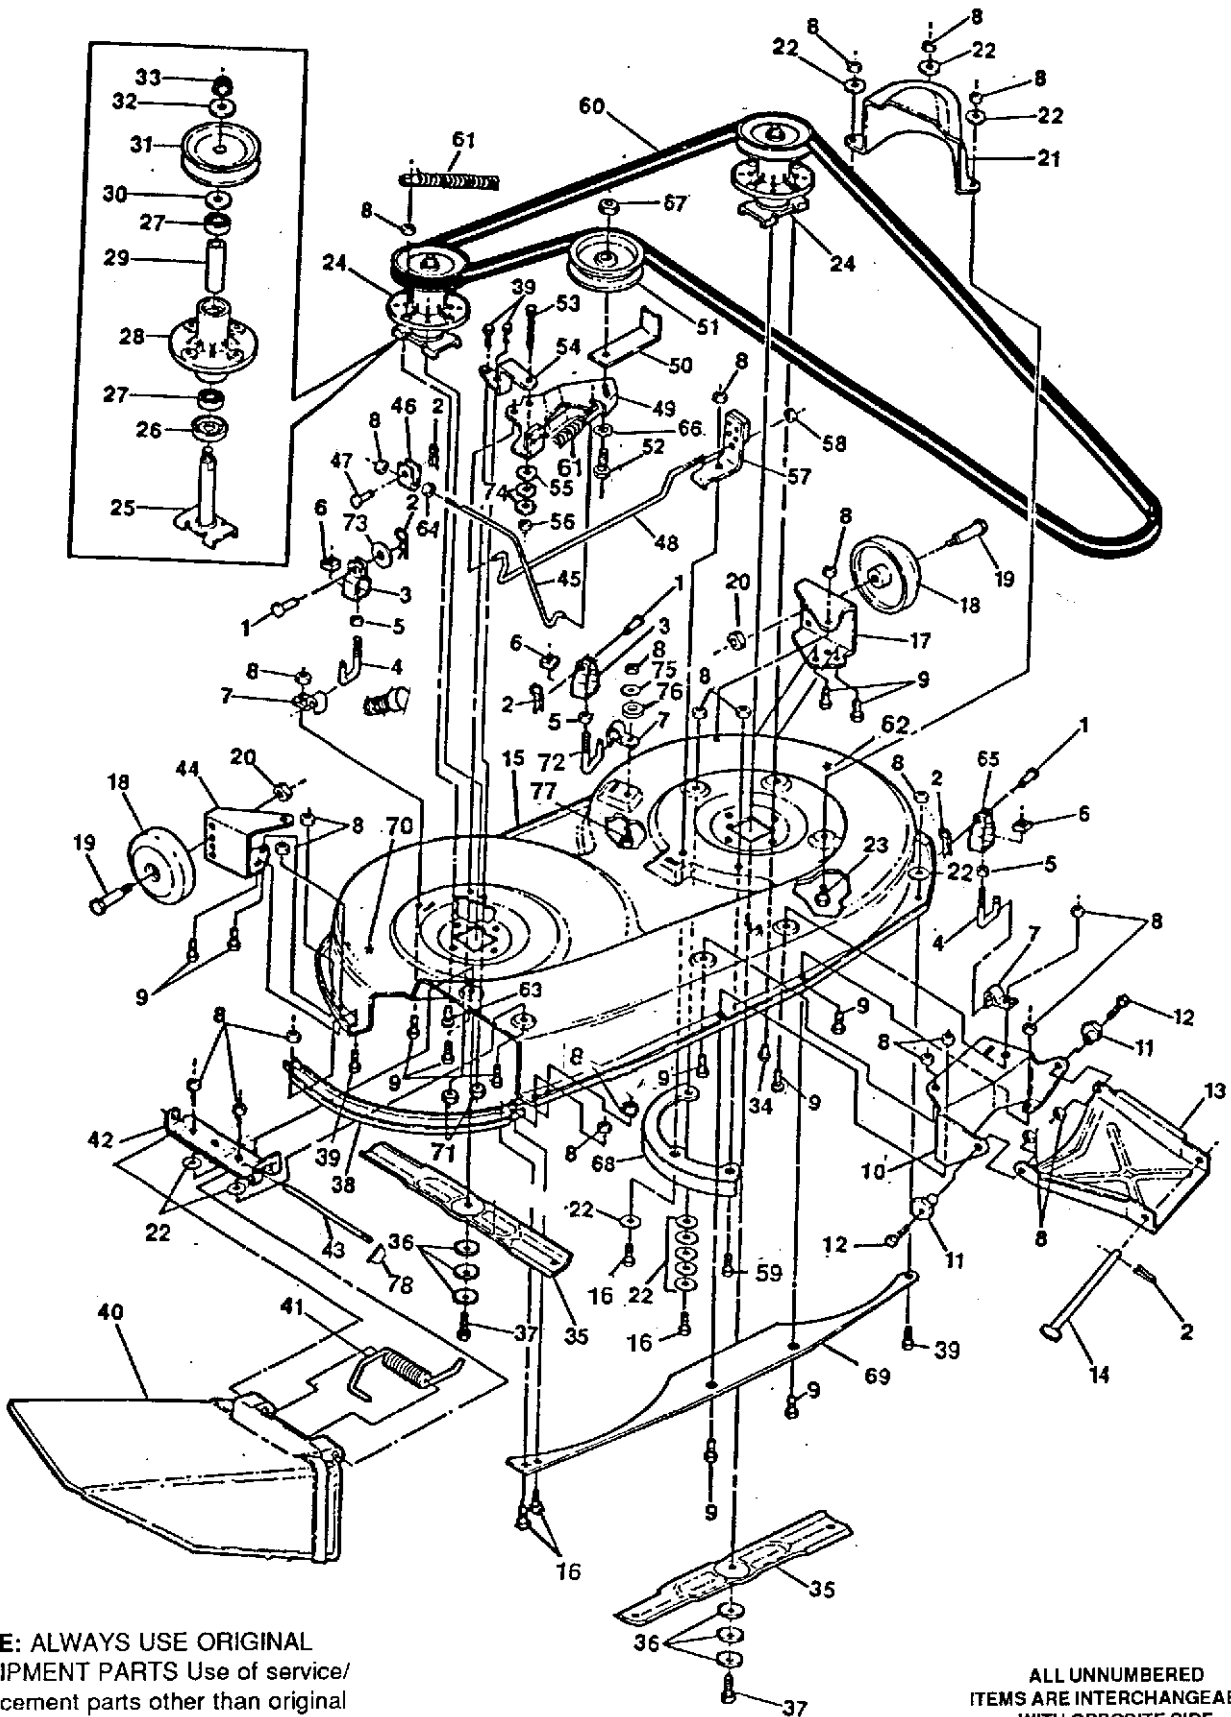

TRACTOR REPAIR PARTS

40" TRACTOR MODEL 4125H

NOTE: ALWAYS USE ORIGINAL EQUIPMENT PARTS Use of service/ replacement parts other than original parts may void your warranty.

ALL UNNUMBERED ITEMS ARE INTERCHANGEABLE WITH OPPOSITE SIDE

TRACTOR REPAIR PARTS

40" TRACTOR MODEL 4125H

Key No.	Part No.	Description	Key No.	Part No.	Description
1	300317	Pin, Clevis	42	317017	Bracket, Chute Mount
2	56180	Hairpin, Cotter	43	304424	Rod, Chute
3	305283	Clevis	44	317018	Wheel Bracket, R. H.
4	309615	Lift Rod	45	303072	Clutch Rod
5	120238	Nut, Hx Jam 1/2-13 Thd.	46	305284	Clevis, Clutch
6	109527	Nut, Sq. 1/2-13 Thd.	47	49332	Pin, Clevis
7	302197	Clip	48	302714	Rod, Brake
8	1498	Nut, Hx, Lock 5/16-18 Thd.	49	304414	Idler Assembly
9	180075	Screw, Hx Hd, 5/16-18 x 1 In.			Includes the following parts:
10	312342	Bracket, Front		305298	Idler Arm
11	58247	Nut, Adjusting		306973	Brake Pad
12	122017	Screw, Hx Hd. 5/16-18 x 1 In.		41601	Rivet
13	311942	Channel, Draw Bar	50	300844	Belt Retainer
14	302963	Rod, Drawbar	51	310326	Idler Pulley
15	315788	Mower Deck	52	57325	Carriage Bolt, 3/8-16 x 2 In.
16	122007	Screw, Hx, 5/16-18 x 3/4 In.	53	304420	Shoulder Bolt, 3/8-16 x 3/4 In.
17	317041	Wheel Bracket, L. H.	54	312273	Idler Brace
18	302611	Wheel	55	996307	Washer, Flat
19	23763	Shoulder Bolt, 3/8-16 Thd.	56	45171	Nut, Hx, Wd Fl, 3/8-16 Thd.
20	1499	Nut, Hex, Ctrlk, 3/8-16 Thd.	57	304118	Brake Spring Assembly
21	302833	Belt Cover, Left Pulley	58	1502	Nut, Hx, Ctrlk, 1/4-20 Thd.
22	120393	Flatwasher, 11/32 In.	59	122027	Screw, Hx, 5/16-18 x 1-1/4 In.
23	120228	Screw, Hx Hd, 5/16-18 x 5/8 In.	60	48044	Belt, 82 In. Long
24	317705	Quill Assembly (Incl. Nos. 25-33)	61	35410	Spring
25	56425	Saddle & Shaft Assembly	62	68249	Decal, No Step
26	50616	Dust Shield	63	300345	Screw, Tap, 5/16-18 x 1-3/8 In.
27	1255	Bearing	64	120376	Nut, Hx, 5/16-18 Thd.
28	50702	Quill Housing	65	304443	Clevis
29	50818	Spacer Tube	66	120382	Washer, Split, Lock 3/8 In.
30	51449	Spacer	67	120377	Nut, Hx, 3/8-16 Thd.
31	313898	Pulley	68	306477	Baffle, Deck
32	56365	Washer	69	306478	Baffle, Deck Front
33	1282	Nut, Wd Fl, Lk 7/16-20 Thd.	70	68547	Decal, Danger
34	50634	Screw, Wshr Hd, 5/16-18 x 7/8"	71	44108	Nut, 5/16-18 Thd.
35	309070	Blade	72	312302	Lift Rod
36	2483	Washer, Spring	73	274517	Washer, Flat
37	39573	Screw, Hx Hd, 3/8-24 x 1 In.	74	996416	Washer, Flat
38	317039	Toe Guard	75	35214	Washer, Flat
39	180077	Screw, Hx Hd, 5/16-18 x 3/4 In.	76	50520	Spacer
40	304422	Chute Deflector	77	180079	Screw, 5/16-18 x 1 In.
41	305124	Spring	78	3535	Push Nut