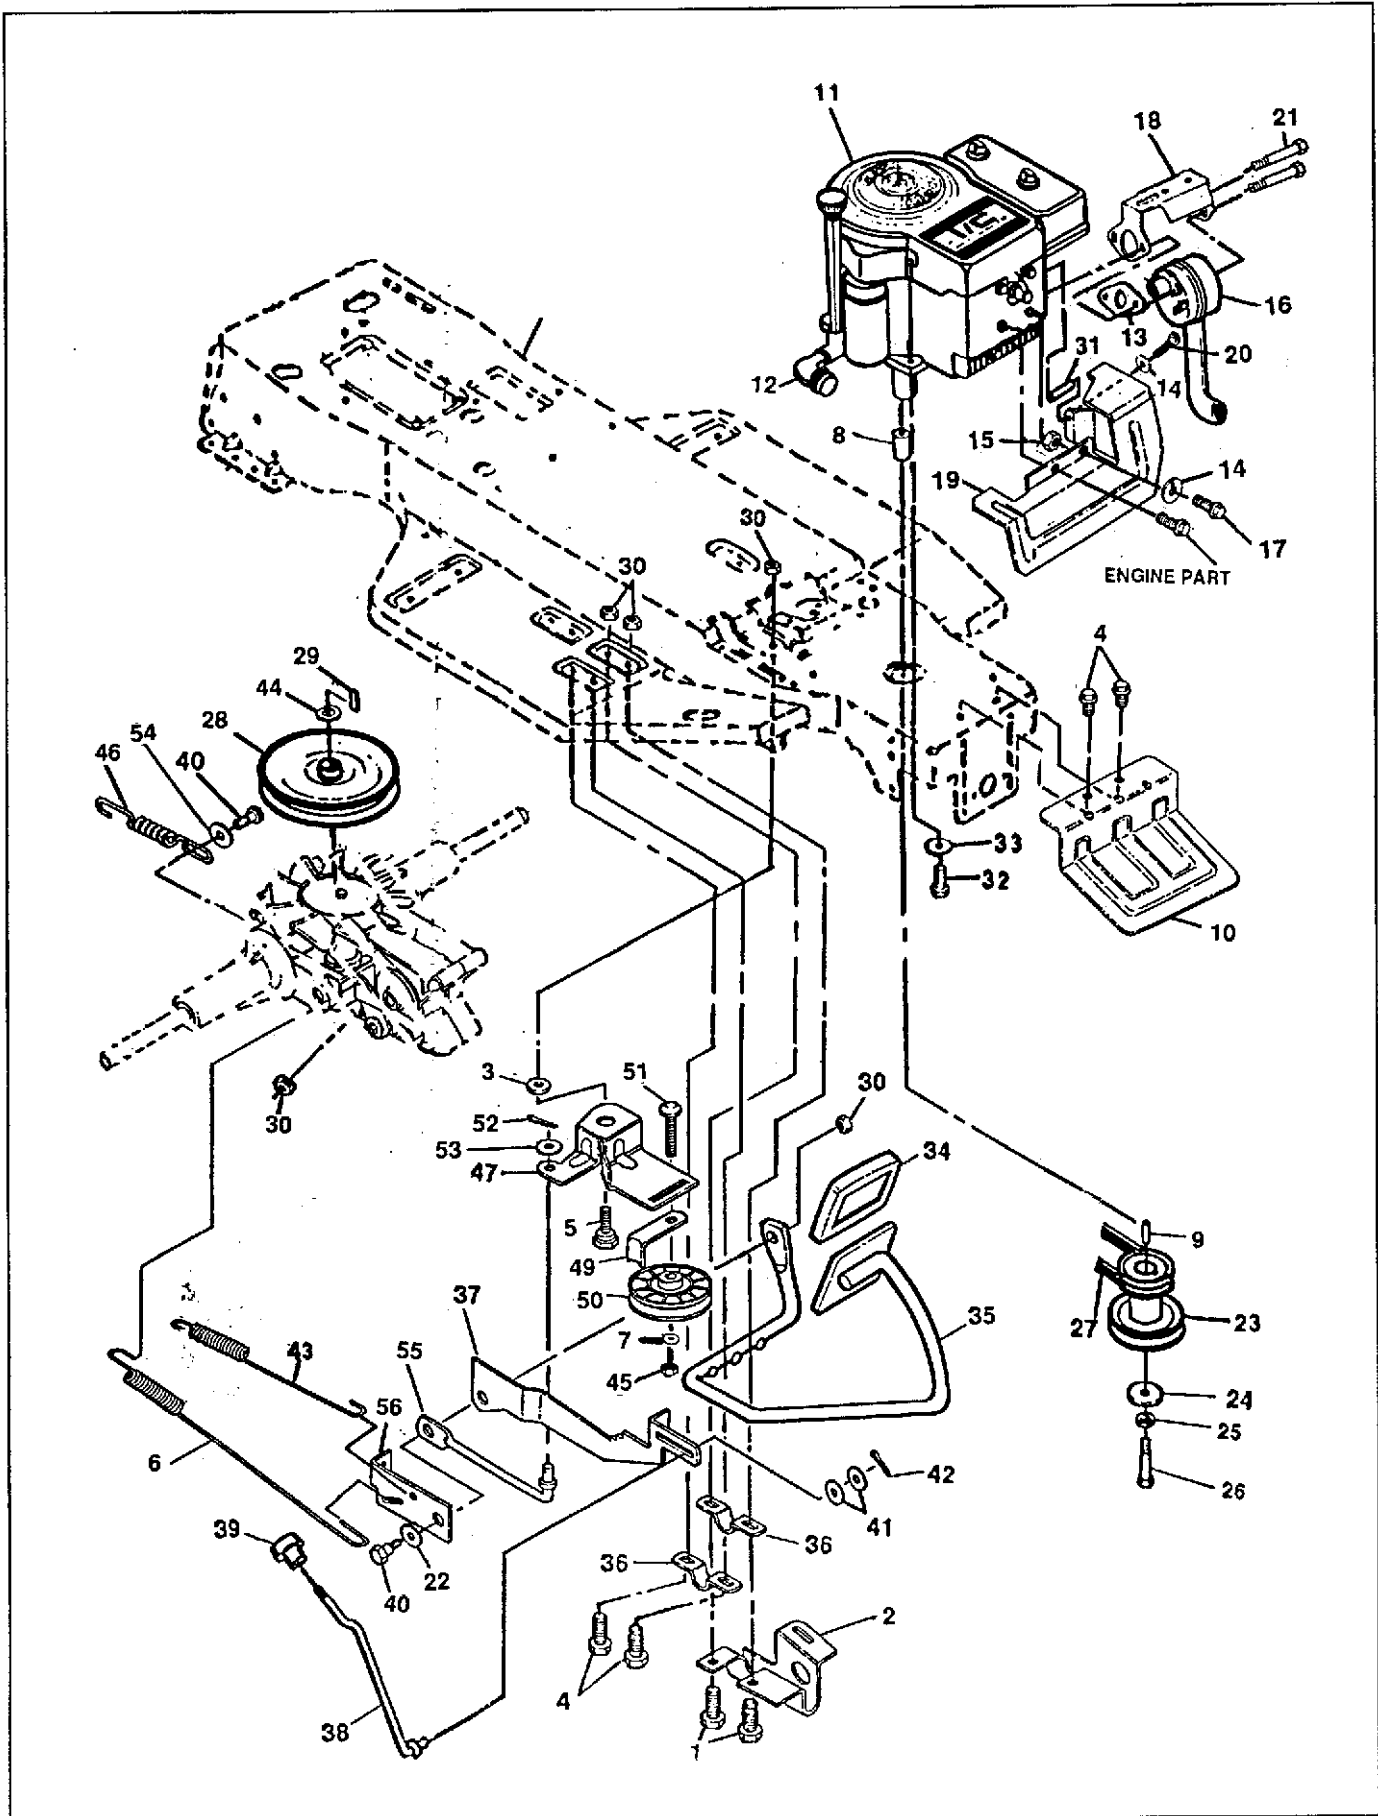

TRACTOR REPAIR PARTS

40" TRACTOR MODEL 4125H

TRACTOR REPAIR PARTS

40" TRACTOR MODEL 4125H

Key No.	Part No.	Description	Key No.	Part No.	Description
1	122007	Screw, 5/16-18 x 3/4 In.	38	304217	Rod, Parking Brake
2	308340	Front Hanger Bracket	39	304367	Knob, Parking Brake
3	45602	Flatwasher	40	310087	Shoulder Bolt, 5/16-18 Thd.
4	35497	Screw, Hx Hd, Wshr Tap, 5/16-18 x 1/2 In.	41	120385	Washer, 9/16 In.
5	310269	Shoulder Bolt, 5/16-18	42	121223	Cotter Pin
6	309935	Spring, Brake, Hydro	43	313660	Spring, Clutch
7	120382	Lockwasher	44	22053	Retaining Ring
8	304246	Spacer, Engine Pulley	45	120377	Nut, Flange, 3/8-16 Thd.
9	57791	Key, Square, 1/4	46	309935	Spring, Brake
10	311530	Deflector, Exhaust	47	314786	Arm, Idler
11		Engine 12.5 Horsepower B&S	48	310269	Shoulder Bolt, 3/8-16 Thd.
12	111316	Elbow, 90°, 3/8 In.	49	39659	Belt Retainer
13	46708	Gasket, Muffler	50	303031	Pulley
14	120380	Washer, Split Lock	51	45892	Carriage Bolt, 3/8-16 x 1-1/2 In.
15	120376	Nut, Hex 5/16-18 Thd.	52	36368	Hair Pin
16	310284	Muffler, Round 5" Diameter	53	120394	Flatwasher, 13/32 In.
17	300314	Screw, Wa Tap, 1/4-20 x 7/8 In.	54	308188	Flatwasher
18	305409	Heat Shield, Carburetor	55	314738	Clutch Rod
19	310340	Heat Shield, Engine	56	310259	Brake Bracket, Neutral
20	189293	Screw, Hex Hd, 1/4-20 x 3-1/2 In.			
21	305407	Bolt, Shoulder, 5/16-18 x 4-1/3 In.			
22	30289	Wave Washer			
23	313546	Pulley, Engine			
24	56431	Washer, Pilot			
25	120383	Washer, Split, Lock 7/8 In.			
26	428644	Screw, Hx Hd, 7/16-20 X 5 In.			
27	310275	V-Belt			
28	303109	Pulley			
29	3021	Key, Woodruff, #606			
30	1498	Nut, Hex, Ctrk, 5/16-18 Thd.			
31	310292	Spacer, Heat Shields			
32	50947	Screw, Hex Hd Tap, 3/8-16 x 1-1/4 In.			
33	138489	Washer, 3/8 In.			
34	304490	Pad, Clutch/Brake, Molded			
35	310258	Assembly, Clutch/Brake Arm			
36	313271	Bracket, Clutch/Brake Arm			
37	310260	Lever, Park Brake