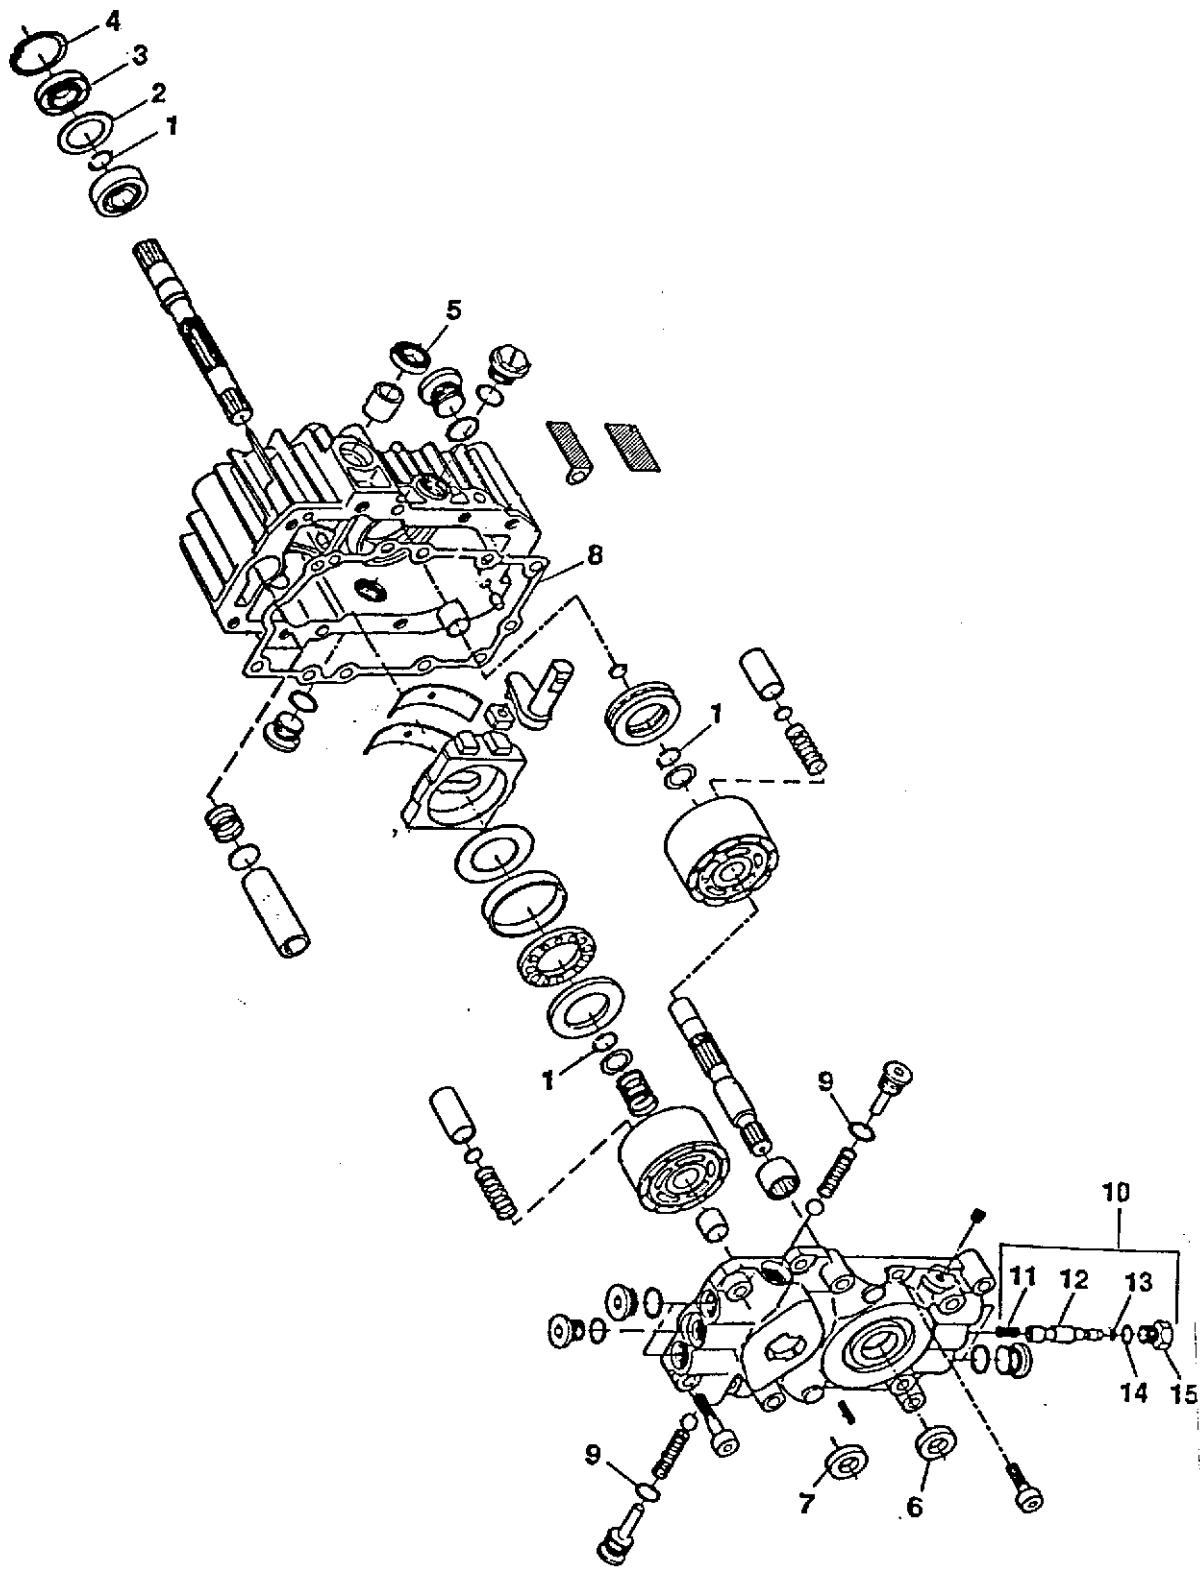

HYDRO-STATIC PUMP

HYDRO-STATIC PUMP

Key No.	Part No.	Description
+	310227	Hydro-Static Pump (Complete)
+	313306	Overhaul Seal Kit (Contains Key No's. 1 thru 9 , 13 and 14)
1		Ring-Retaining
2		Spacer
3		Seal - Lip
4		Ring-Retaining
5		Seal - Lip
6		Seal - Lip
7		Seal - Lip
8		Gasket - Center Section
9		O-Ring
10	313305	By - Pass Valve Kit - Complete (Contains Key No's. 11-15)
11		Spring - Helical Comp
12		By - Pass Spool
13		O - Ring
14		O - Ring
15		Plug - By - Pass

+ Not Shown