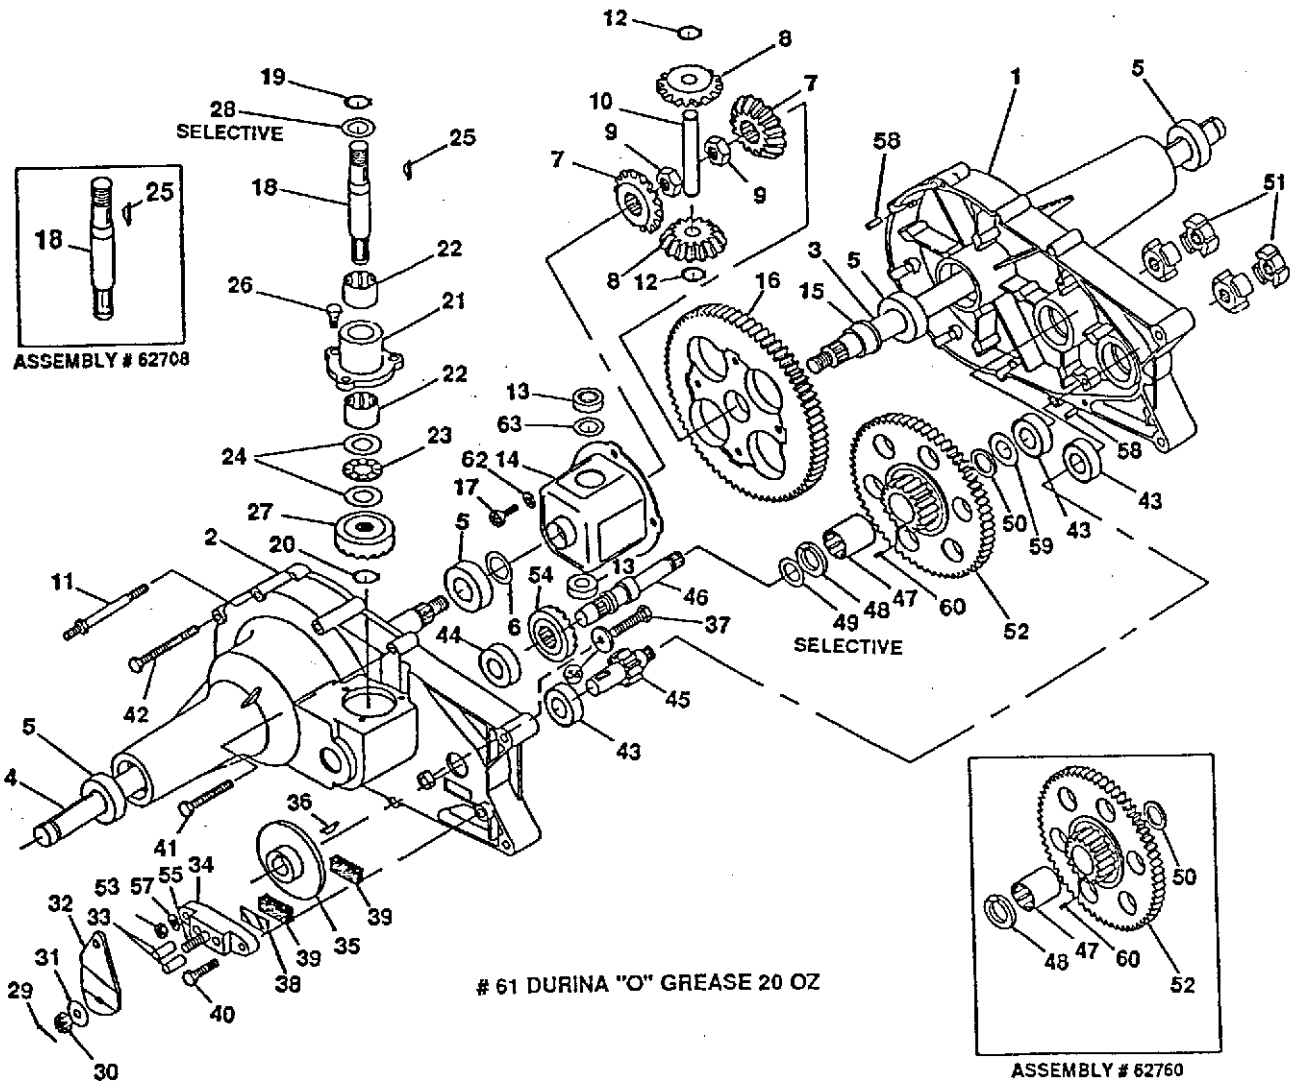

AGRI-FAB HYDROSTATIC TRANSAXLE

AGRI-FAB HYDROSTATIC TRANSAXLE

REF	PART NO	QTY	DESCRIPTION
1	44077	1	HOUSING HALF LH
2	44076	1	HOUSING HALF RH
3	44273	1	AXLE LH 3/4"
4	44272	1	AXLE RH 3/4"
5	44121	4	BEARING, BALL
6	44008	1	WASHER, FLAT 3/4ID X 1-1/8 OD X .030 THK
7	44096	2	GEAR, MITER
8	44097	2	GEAR, MITER
9	44133	2	NUT, HEX JAM W/PATCH 1/2-20
10	44089	1	SHAFT, CROSS
11	44271	2	SCREW/STUD
12	44146	2	SNAP RING
13	44128	2	BEARING, THRUST
14	62590	1	HOUSING ASSY, DIFFERENTIAL
15	44129	1	BEARING, FLANGE
16	44095	1	GEAR, DIFFERENTIAL 72 TOOTH
17	44126	4	BOLT, TORX HEAD 1/4-28 X 5/8" LG.
18	44104	1	SHAFT, INPUT
19	44145	1	SNAP, RING
20	44144	1	RETAINING RING 7/16" DIA. EXT.
21	44081	1	HOUSING, INPUT BEARING
22	44099	2	BEARING, NEEDLE
23	44139	1	BEARING, THRUST
24	44109	2	WASHER, FLAT 5/8 ID X 1-1/8 OD X .030 THK
25	44136	1	KEY, HI-PRO 3/32 X 5/8 DIA.
26	44122	3	SCREW, HEX W/PATCH 1/4-20 X 3/4 LONG
27	44078	1	GEAR, INPUT PINION 17 TOOTH
28	44371	1	WASHER, FLAT .62 ID X 1.0 OD X .050 THK
-	44110	AR	WASHER, FLAT .62 ID X 1.125 OD X .060 THK
-	44151	AR	WASHER, FLAT .62 ID X 1.0 OD X .040 THK
29	44101	1	PIN, COTTER
30	44142	1	NUT, CASTLE 5/16-24
31	44130	1	WASHER, FLAT .343 ID X .88 OD X .062 THK
32	44094	1	ARM, BRAKE ACTUATOR
33	44127	2	PIN, BRAKE ACTUATING
34	44092	1	BRAKE, YOKE
35	44090	1	DISC, BRAKE
36	44143	1	KEY, HI-PRO 3/16 X 5/8" DIA.
37	44277	1	SCREW HEX 1/4-20 X 1.50 LONG
38	44134	1	PLATE, PUCK
39	44132	2	PUCK, BRAKE
40	44433	1	SCREW, HEX W/PATCH 1/4-20 X 1.00 LG
41	44123	2	SCREW, HEX SELF-TAP 1/4-20 X 2.00 LG.
42	44124	4	SCREW, HEX SELF-TAP 1/4-20 X 3.00 LG.
43	44147	3	BEARING, BALL
44	44232	1	BEARING, BALL
45	44083	1	SHAFT, PINION W/11 TOOTH GEAR
46	44080	1	SHAFT, DRIVE
47	44342	1	BEARING, NEEDLE
48	44343	1	BRONZE THRUST BRG 5/8 ID X 1-1/4 OD X 7/64 THK
49	44151	1	WASHER, FLAT .62 ID X 1.0 OD X .040 THK
-	44371	AR	WASHER, FLAT .62 ID X 1.0 OD X .050 THK
50	44394	1	SEAL, GREASE
51	44084	4	COUPLING
52	44523	1	GEAR, 60 AND 17 TOOTH
53	43178	1	NUT, HEX 1/4-20
54	44079	1	GEAR, DRIVE PINION 17 T.
55	44138	1	BOLT, SQUARE HEAD
56	44278	1	WASHER, 15/16 OD X .265 ID X .125 THK
57	43177	1	WASHER, 1/4" SPRING LOCK
58	44269	2	PIN, ROLL 3/16" DIA X 1/2" LG.
59	44125	1	WASHER, FLAT .62 ID X 1.0 OD X .030 THK
60	44346	1	PIN, DOWEL 3/32 X 1/4
61	44098	20	SHELL DURINA-O GREASE)20 OZ.)
62	44504	4	WASHER, HD SPRG LOCK 1/4" (YELLOW DI-CHROM)
63	44137	1	WASHER, FLAT .50 ID X 1.0 OD X .020 THK
	44421	AR	WASHER, FLAT .50 ID X 1.0 OD X .030 THK
	44499	1	SERVICE MANUAL

IMPORTANT

Replacement parts must be obtained from
AGRI-FAB
303 W. Raymond St.
Sullivan IL. 61951
(217) 728-8388 or Contact
one of their authorized
representatives