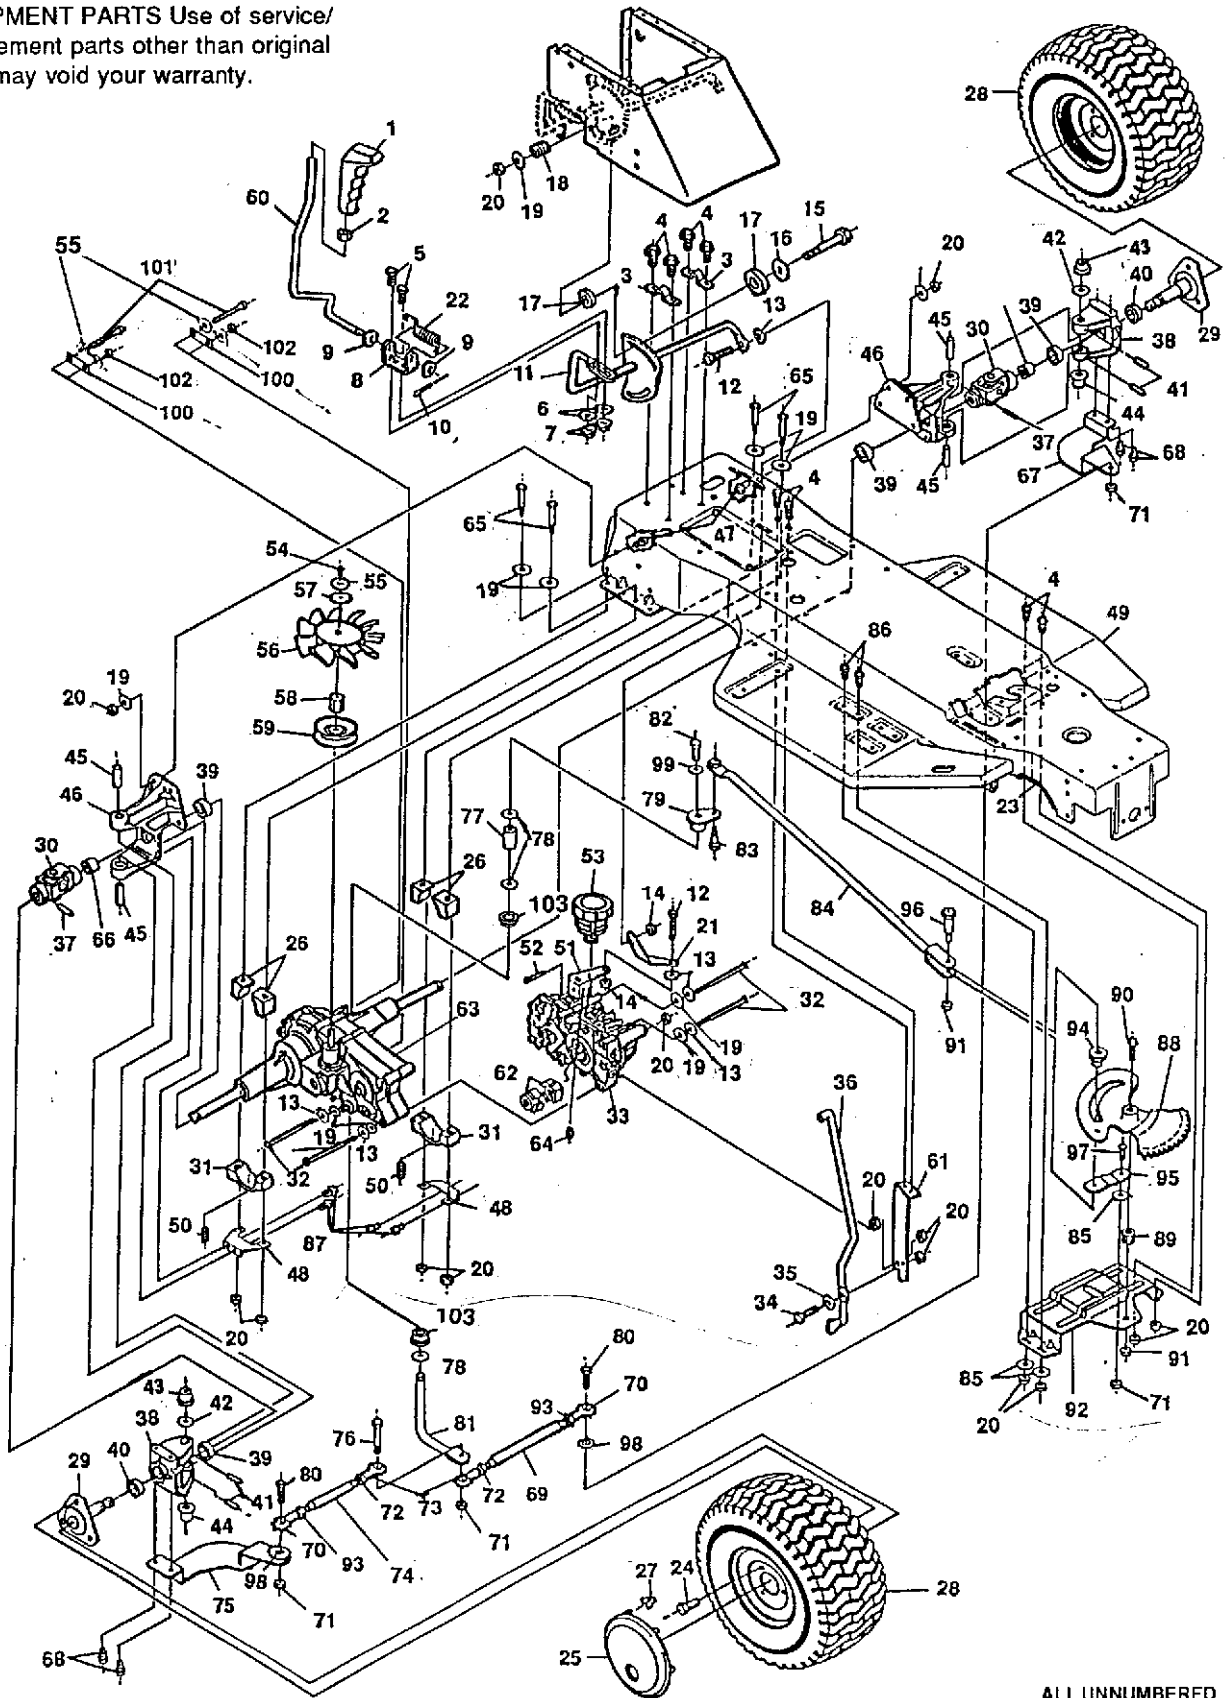

TRACTOR REPAIR PARTS

40" TRACTOR MODEL 4125H

NOTE: ALWAYS USE ORIGINAL EQUIPMENT PARTS Use of service/ replacement parts other than original parts may void your warranty.

ALL UNNUMBERED
ITEMS ARE INTERCHANGEABLE
WITH OPPOSITE SIDE

TRACTOR REPAIR PARTS

40" TRACTOR MODEL 4125H

Key No.	Part No.	Description	Key No.	Part No.	Description
1	304729	Handle, Deck Engage Lever	52	456652	Pin, Spring
2	120238	Nut, 1/4-13	53	310786	Reservoir, Hydro
3	313271	Bracket, Clutch/Brake Arm	54	180016	Screw, 1/4-20 x 1/2 In.
4	35497	Screw, 5/16-18 x 1/2 In.	55	120380	Washer, Split Lock
5	180018	Screw, 1/4-20 x .62 In.	56	308523	Fan
6	120392	Flatwasher	57	57626	Washer, Flat
7	51335	Nut, 1/4-20	58	310094	Nut, Pulley 1/2-20 and 1/4-20
8	310356	Bracket, Shift	59	310098	Pulley, Assy. Hydro
9	71073	Washer, Flat	60	310264	Shift Rod
10	121222	Pin, Cotter	61	310179	Stabilizer Bracket
11	310806	Shift Rod Assembly	62		Coupling (not a service part)
12	122145	Screw, 3/8-16 x 1-1/4 In.	63	Transaxle	Contact nearest dealer
13	120638	Washer	64	102570	Set Screw
14	1499	Nut, 3/8-16 Thd.	65	180112	Screw, 5/16-18 x 2.75 In.
15	122065	Screw, 5/16-18 x 2 In.	66	304123	Spacer
16	845	Washer, Flat	67	306218	Arm, Rear Wheel Steer, L. H.
17	49922	Washer, Friction	68	39728	Screw, Self-Tap 3/8-16 x 3/4 In.
18	29170	Spring	69	313642	Tie Rod, L.H.
19	120393	Washer, Flat	70	308384	Tie Rod End, L. H.
20	1498	Nut, 5/16-18 Thd.	71	412349	Nut, Hex, Ctrlk, 3/8-24
21	310204	Shift Link	72	124925	Nut, Hex Jam, 3/8-24
22	310336	Spring, Torsion	73	304260	Rod End
23	47453	Trim	74	313643	Tie Rod End, R. H.
24	123418	Screw, Hx Hd, 1/2-20 x 1/2 In.	75	306217	Arm, Rear Wheel Steer, R. H.
25	306570	Hubcap, 8 In.	76	181646	Screw, 3/8-24 x 1 3/4 In.
26	310813	Mounting Block	77	313641	Spacer
27	306669	Clip, Hubcap	78	25177	Washer, Lat 49/64 In.
28	*	Tire	79	308719	Steering Pivot
	58276	Wheel	80	181639	Screw, 3/8-24 x 1 1/4 In.
	24167	Valve System	81	313649	Shaft, Steering Pivot
29	315264	Hub Assembly	82	421051	Screw 5/16-24 x 1 In.
30	12290	U-Joint Assembly	83	12319	Bolt, Shoulder 3/8-24
31	310187	Mounting Block	84	313639	Rod Assembly, Rear Wheel Steer
32	189299	Screw, 5/16-18 x 4-1/2 In.	85	446363	Washer, Flat 3/8 In.
33	310227	Hydrostatic Pump	86	35498	Screw, Self-Tap 5/16-18 x 3/8 In.
34	310088	Shoulder Bolt, 5/16-18 Thd.	87	451814	Screw, Self-Tap 5/16-18 x 5/8 In.
35	2483	Washer	88	302877	Assembly Sector Gear
36	310261	Rod- Relief Valve	89	302878	Bushing, Sector Gear
37	36311	Pin, Grooved, 1/4 x 1 1/2 In.	90	304296	Screw, 1/2-20 x 2 3/8 In.
38	315267	Bracket, Steering Pivot, Outer	91	274654	Nut, Hx, Ctrlk 1/2-20
39	12325	Bearing	92	308341	Plate, 4-Wheel Steer Pivot
40	315268	Bearing	93	308399	Nut, Jam 3/8-24
41	456722	Pin, Spring 1/4 x 1 1/2 In.	94	304116	Cam Yoke Roller
42	21682	Washer, Flat	95	302594	Arm, Roller Swing
43	12288	Bushing, Shouldered	96	304122	Shoulder Bolt, Cam Roller
44	12321	Bushing, Shouldered	97	302588	Shoulder Bolt, Cam Follower Arm Pivot
45	12289	Pin, Steering Hinge	98	120382	Washer, Split Lock
46	12485	Bracket, Steering Pivot, Inner	99	45602	Washer Flat
47	122017	Screw, Hx Hd, 5/16-18 x 1 In.	100	314511	Bracket, Rear Pivot
48	313644	Bracket, Transaxle Mounting	101	180020	Screw 1/4-20 x .75 In
49	315823	Main Frame	102	120375	Nut 1/4-20
50	140880	Screw, #10-32 x 1/4 In.	103	302303	Bearing Spindle
51	310180	Armspeed Control			

*Order Parts Individually