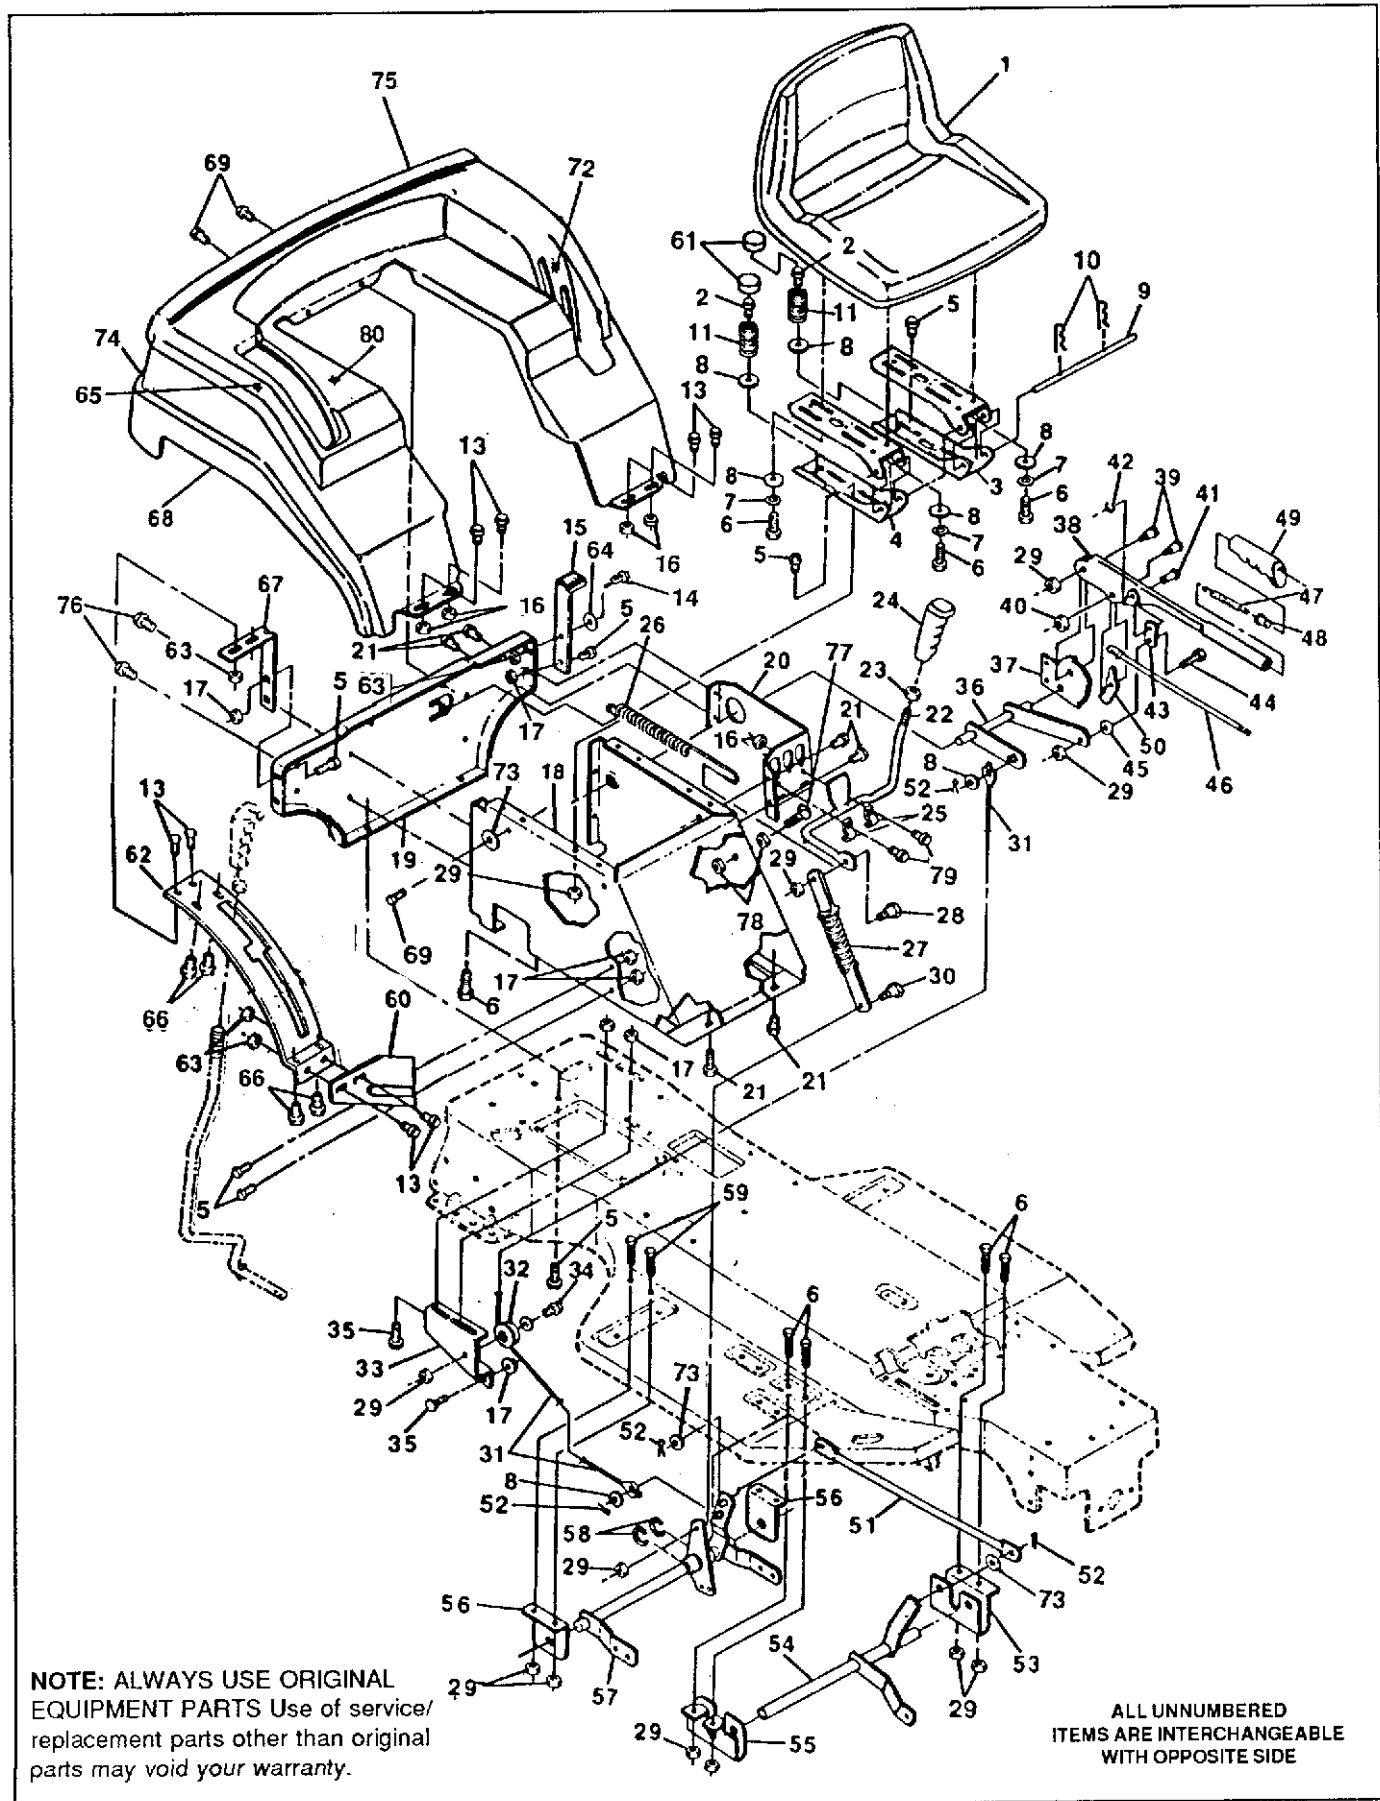

TRACTOR REPAIR PARTS

40" TRACTOR MODEL 4125H

NOTE: ALWAYS USE ORIGINAL EQUIPMENT PARTS Use of service/ replacement parts other than original parts may void your warranty.

ALL UNNUMBERED ITEMS ARE INTERCHANGEABLE WITH OPPOSITE SIDE

TRACTOR REPAIR PARTS

40" TRACTOR MODEL 4125H

Key No.	Part No.	Description	Key No.	Part No.	Description
1	310384	Seat	45	45602	Washer
2	451814	Screw, 5/16-18 x 5/8 In.	46	58330	Actuator Rod
3	305991	Channel, Seat L. H.	47	58326	Spring, Height Adjust
4	304480	Channel, Seat R. H.	48	58325	Knob, Height Adjust
5	56030	Screw, Hx Hd, Wd Fl 5/16-18 x 3/4 In.	49	304730	Handle, Lift
6	122007	Screw, Hx Hd, 5/16-18 x 3/4 In.	50	301239	Pawl, Height Adjust
7	120638	Washer, Lock 5/16 In.	51	302380	Tie Rod
8	120393	Washer, Flat, 11/32 In.	52	121222	Cotter Pin
9	304481	Rod, Seat Support	53	308339	Bracket, L. H. Front Hanger
10	36368	Hair Pin, .073 Dia. x 1.13 In.	54	308345	Assembly, Front Lift Shaft
11	305520	Seat Spring	55	308340	Bracket, R. H. Front Hanger
12	1084	Washer, Flat, 9/32 In.	56	308343	Bracket, Hanger
13	180018	Screw, Hx Hd, 1/4-20 x 5/8 In.	57	308342	Assembly, Rear Lift Shaft
14	180020	Screw, 1/4-20 x 3/4 In.	58	36625	E-Ring
15	305379	Fender Support, L. H.	59	180075	Screw, Hx Hd, 5/16-18 x 5/8 In.
16	1502	Nut, Lock 1/4-20 Thd.	60	306293	Support, Shift Plate
17	55273	Nut, Hx, Wd Fl, Lk 5/16-18 Thd.	61	56907	Cover, Seat Spring
18	304475	Seat Support	62	315849	Quadrant
19	304476	Support, Fender & Seat	63	51335	Nut, Hx, Wd Fl Lk, 1/4-20 Thd.
20	302208	Bracket, Support Engage	64	120385	Washer, Flat
21	35497	Screw, Hx Wshr Hd Tap, 5/16-18 x 1/2 In.	65	310609	Decal, Speed Hydro
22	306391	Assembly, Engagement Rod	66	300302	Screw, Hx Hd, Tap #10 x 1/2 In.
23	120238	Nut, Hx Ctrlk, 1/2-13 Thd.	67	306399	Fender Support, R. H.
24	304729	Handle, Lift	68	316329	Fender
25	302197	Clip	69	995338	Screw, Hx, Wshr Hd, Tap 1/4-20 x 5/8 In.
26	305306	Spring, Tension	70	307763	Decal, Gear Shift, 6 Speed
27	304448	Assembly, Spring Cartridge	71	307764	Decal, Gear Shift, Neutral
28	305989	Shoulder Bolt, 7/16 In.	72	307770	Decal, Mower Deck Clutch ON/OFF /Deck Cutting Height
29	1498	Nut, Hx Ctrlk, 5/16-18 Thd.	73	274517	Washer, Flat, 13/32 In.
30	20507	Shoulder Bolt, 5/16-18 Thd.	74	316628	Decal, Hydrostatic
31	303227	Cable, Deck Lift	75	311724	Decal, Rear Fender
32	48306	Pulley	76	50634	Screw, Tap, 5/16-18 x 7/8 In.
33	303230	Assembly, Pulley Bracket	77	122188	Screw, Hx, 3/8-16 x 2-1/4 In.
34	305522	Shoulder Bolt, 5/16-18 Thd.	78	271190	Nut, Hx Keps, 3/8-16 Thd.
35	126211	Bolt, Carriage, 5/16-18 x 5/8 In.	79	180016	Screw, 1/4-20 x 1/2 In.
36	302205	Assembly, Upper Shaft	80	316698	Decal, Husqvarna, USA
37	302383	Quadrant	81	316768	Operator's Manual (Not Illustrated) English
38	9143	Lift Lever	82	316769	Operator's Manual (Not Illustrated) French
39	300171	Shoulder Bolt, 5/16-18 Thd.	83	316990	Parts Manual (Not Illustrated)
40	44108	Nut, Hx Wd Fl Lk 5/16-18 Thd.			
41	300310	Clevis Pin			
42	300311	E-Ring			
43	302357	Link			
44	36149	Shoulder Bolt, 5/16-18 Thd.