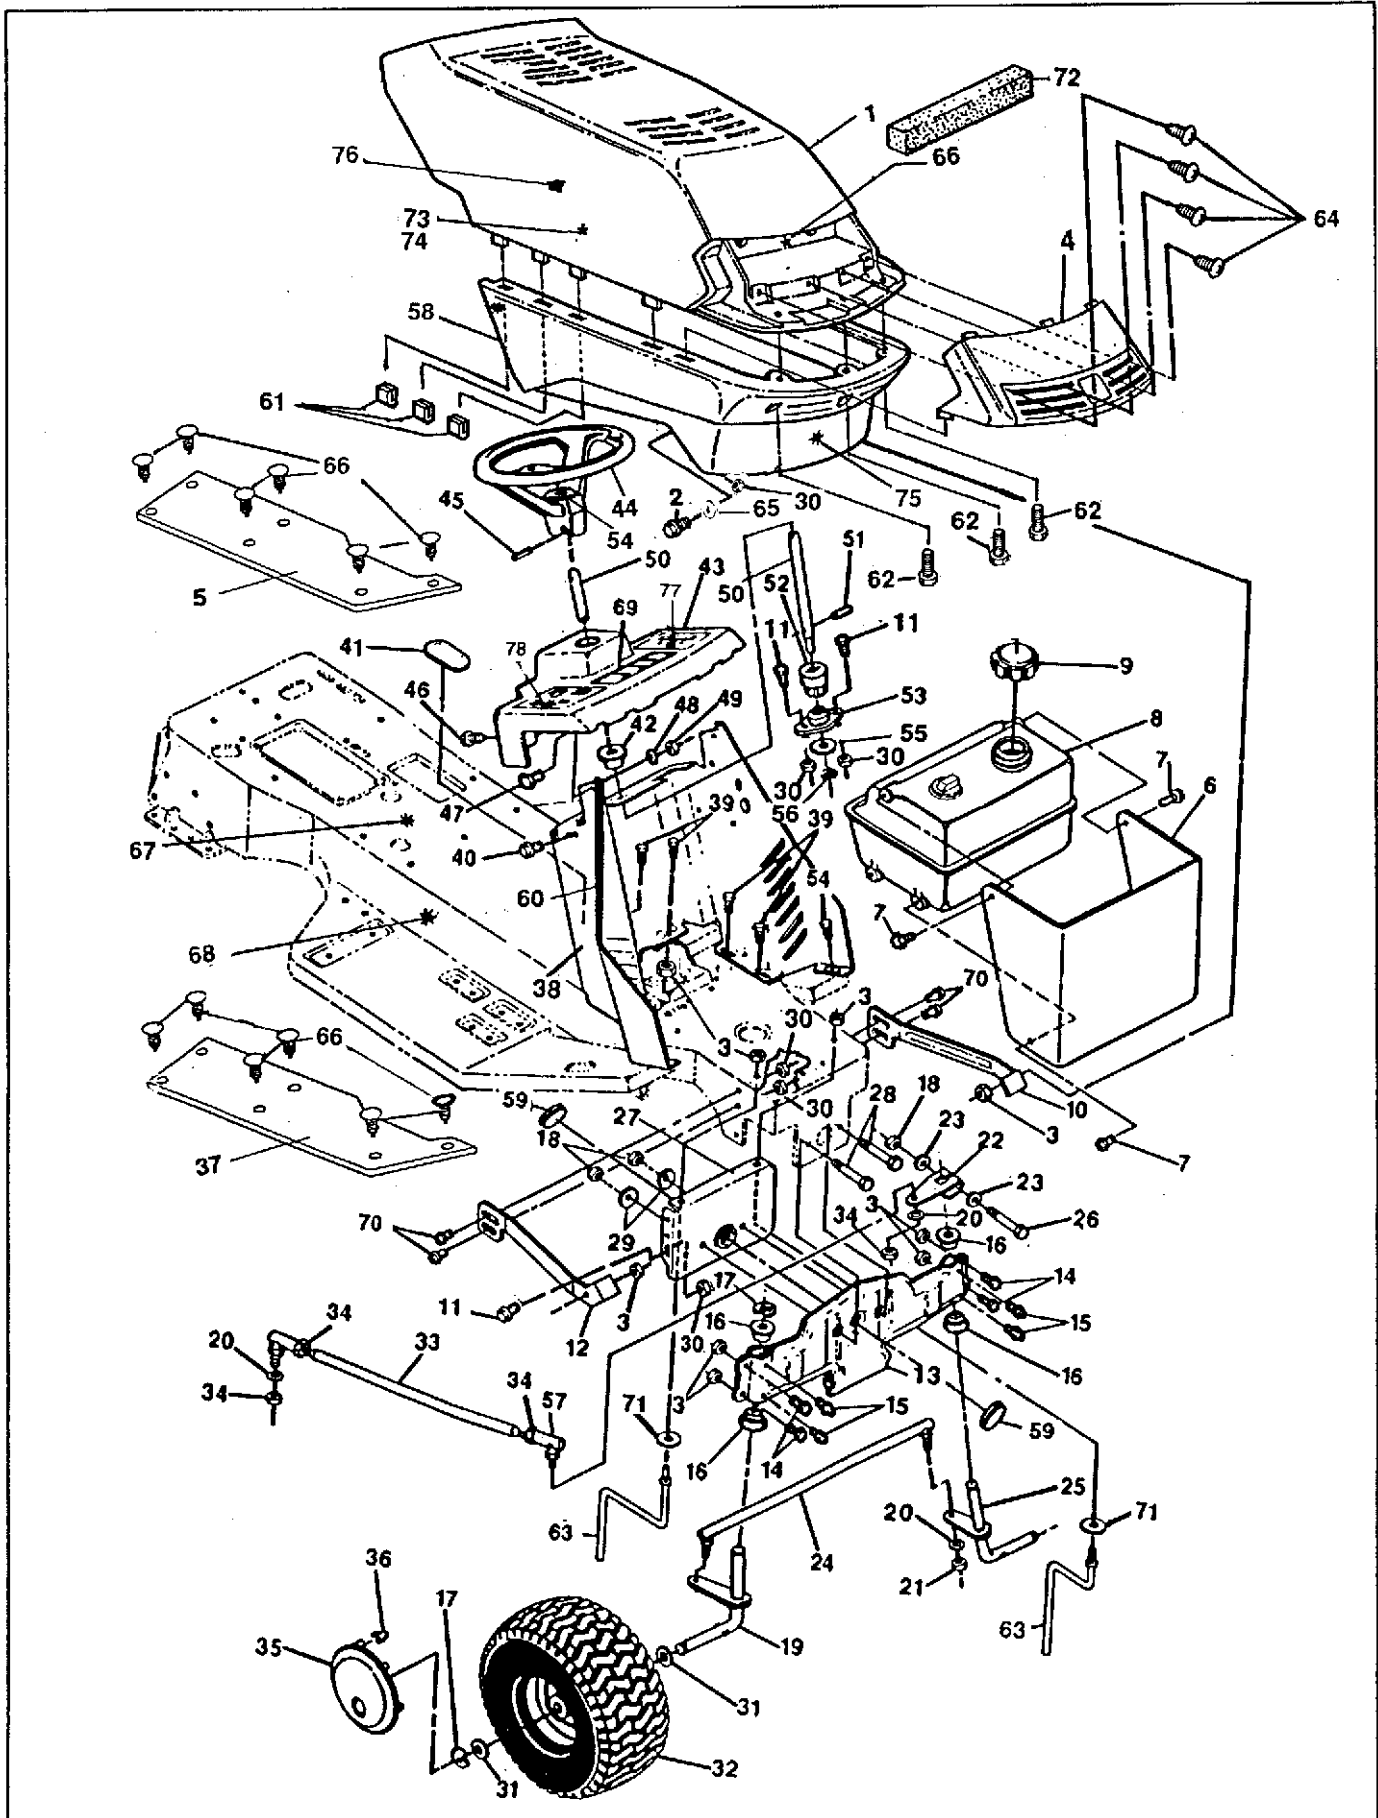

TRACTOR REPAIR PARTS

40" TRACTOR MODEL 4125H

TRACTOR REPAIR PARTS

40" TRACTOR MODEL 4125H

Key No.	Part No.	Description	Key No.	Part No.	Description
1	310577	Hood	41	305280	Cover
2	25086	Shoulder Bolt, 5/16-18 Thd.	42	303228	Bushing, Upper Steering
3	1498	Nut, Hx, Ctrlk, 5/16-18 Thd.	43	307453	Dash, Upper
4	306858	Lens, Headlight	44	303132	Steering Wheel
5	314889	Assembly, Foot Pad L. H.	45	456378	Pin, , Spring, 1/4 x 2 In.
6	307437	Heat Shield, Gas Tank	46	305850	Screw, Tap, 1/4-20 x 1/2 In.
7	300303	Screw, Hx Hd, Plastite 1/4 Dia. x 3/4 In.	47	120854	Screw, Hx Hd, 1/4-20 x 5/8 In.
8	305820	Tank, Gas 1.5 Gal W/Sensor	48	120392	Washer, Flat, 9/32 In.
	305804	Low Fuel Sensor	49	1502	Nut, Hx, Ctrlk, 1/4-20 Thd.
9	12501	Cap, Fuel	50	302307	Shaft, Steering
10	309461	Bracket, Hood L. H.	51	302524	Pin, Dowel
11	56030	Screw, Hx Hd, Wd Fl 5/16-18 x 3/4 In.	52	302314	Pinion, Steering
12	309460	Bracket, Hood R. H.	53	302498	Bearing, Flange
13	310670	Front Axle W/Bearings	54	311728	Decal, Gunsight clear, Steering Wheel
14	180075	Screw, Hx Hd, 5/16-18 x 5/8 In.	55	2968	Washer, Flat, 1/2 In.
15	706	Grease Fitting	56	20864	E-Ring
16	302303	Bearing, Spindle	57	57158	Ball, Joint, 3/8 Thd.
17	36625	E-Ring	58	306856	Grille
18	1499	Nut, Hx, Ctrlk, 3/8-16 Thd.	59	307112	Plug, Front Axle
19	305340	Spindle, R. H.	60	47453	Edging, Wide, 18 (dash)
20	120382	Washer, Split, Lock 3/8 In.	61	306857	Clip, Hood Trim
21	120369	Nut, Hx, 3/8-24 Thd.	62	300302	Screw, #10 x 1/2 In.
22	317019	Steering Arm, Upper	63	300440	Belt Guide
23	996416	Washer, Flat, 25/64 In.	64	312085	Screw, #4-24 x 1/2
24	300328	Assembly, Tie Rod	65	120396	Washer, Flat
25	305339	Spindle, L.H.	66	311087	Ratchet Fastener
26	180134	Screw, Hx Hd, 3/8-16 x 2-1/2 In.	67	307772	Decal, Operating Instructions,
27	306103	Support Bracket, Front Axle	68	311730	Decal, Wheel 4 Steer, LH & RH
28	122207	Screw, Hx Hd, 3/8-16 x 3 In.	69	307409	Decal, Dash
29	2483	Washer, Spring	70	53652	Screw, Hex Wd Fl, 5/16-18 x 3/4 In.
30	55273	Nut, Hx, Wd Fl Lk 5/16-18 Thd.	71	138538	Washer, Internal Tooth
31	642	Washer, Flat, 3/4 In.	72	308115	Hood, Foam Baffle
32	*	Wheel & Tire Assembly, Front	73	316634	Decal, Pin Stripe, RH
	301140	Tire, Rear	74	316635	Decal, Pin Stripe, LH
	312739	Wheel	75	311729	Decal, Gunsight Clear Back
	24167	Valve Stem	76	311724	Decal, Hood
	314416	Bearing	77	316988	Decal, Dash L. H.
33	302908	Drag Link	78	315999	Decal, Dash R. H.
34	124925	Nut, Hx, Jam, 3/8-24 Thd.			
35	306569	Hubcap, Front			
36	306669	Clip, Hubcap			
37	314888	Assembly, Foot Pad R. H.			
38	304702	Dash, Lower			
39	45263	Screw, Tap, 5/16-18 x 3/8 In.			
40	995346	Screw, Self-Tap, 1/4-20 x 1/2 In.			

*Order Parts Individually