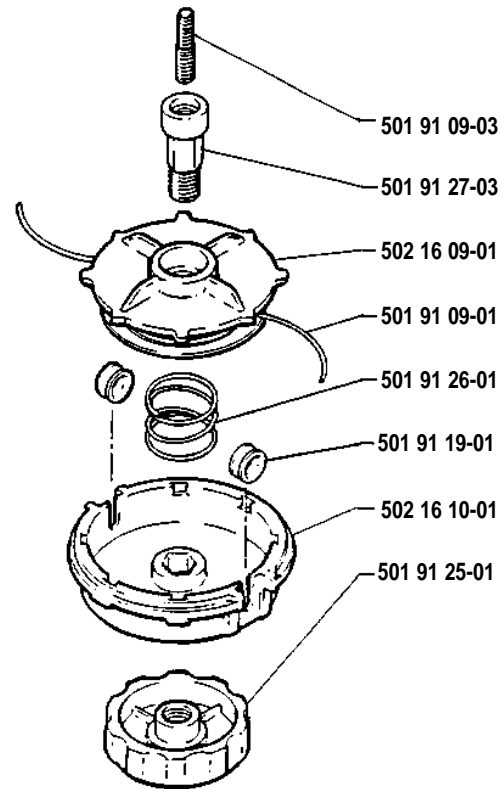

Nylon cordheads

Trimmy Fix
502 13 87-01

For max 45 cc

Trimmy H
501 91 28-03

For max 35 cc

Trimmy Hit II
502 12 65-01

For max 35 cc

Trimmy Automatic
952 70 85-29

For max 30 cc

Trimmy S
508 01 01-02

For min 35 cc

Guard
502 10 47-01

Support cup
502 15 70-01

Support cup
502 13 93-01

Nylon cords

98 m, 297 feet
 Ø 2,4 mm
 508 01 51-49

15 m, 45 feet
 Ø 2,4 mm
 502 04 77-01

60 m, 200 feet
 Ø 2,0 mm
 952 70 85-12
 (for trimmy Automatic)

Pre cut for Trimmy Fix
 20 strings
 Ø 2,4 mm
 502 13 86-01

Nylon cordheads

Trimmy H

compl 501 91 28-03

Nylon cordheads

Trimmy Hit II

* compl. 502 12 65-01

Trimmy S

* compl. 508 01 51-54

Guard