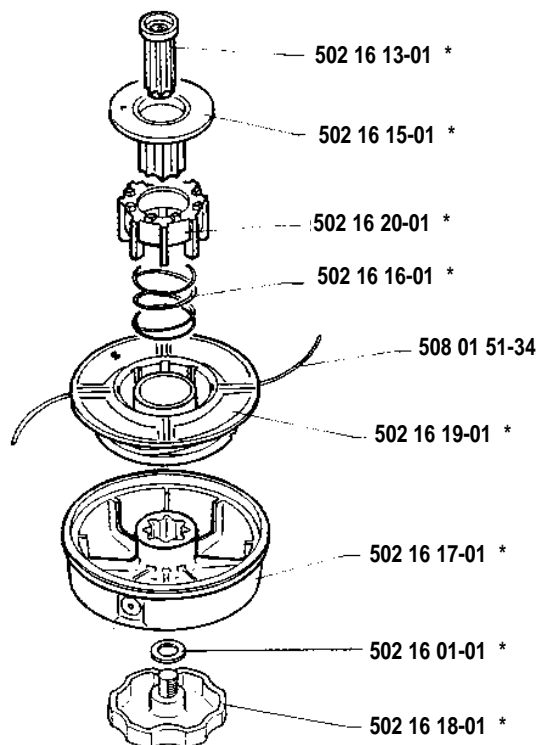

Nylon cordheads

Trimmy Fix
502 13 87-01

For max 45 cc

Trimmy H
501 91 28-03

For max 35 cc

Trimmy Hit II
502 12 65-01

For max 35 cc

Trimmy Automatic
952 70 85-29

For max 30 cc

Trimmy S
508 01 01-02

For min 35 cc

Guard
502 10 47-01

Support cup
502 15 70-01

Support cup
502 13 93-01

Nylon cords

98 m, 297 feet
 Ø 2,4 mm
 508 01 51-49

15 m, 45 feet
 Ø 2,4 mm
 502 04 77-01

60 m, 200 feet
 Ø 2,0 mm
 952 70 85-12
 (for trimmy Automatic)

Pre cut for Trimmy Fix
 20 strings
 Ø 2,4 mm
 502 13 86-01

Nylon cordheads

Trimmy H

compl 501 91 28-03

Nylon cordheads

Trimmy Hit II

* compl. 502 12 65-01

Trimmy S

* compl. 508 01 51-54

Guard