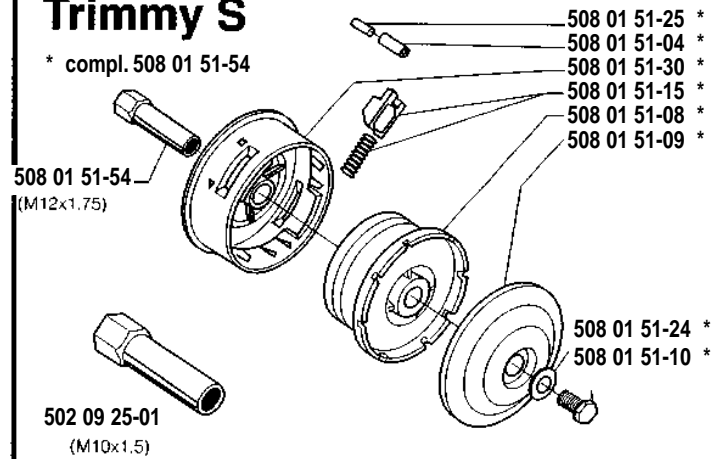

Trimmy S

* compl. 508 01 51-54