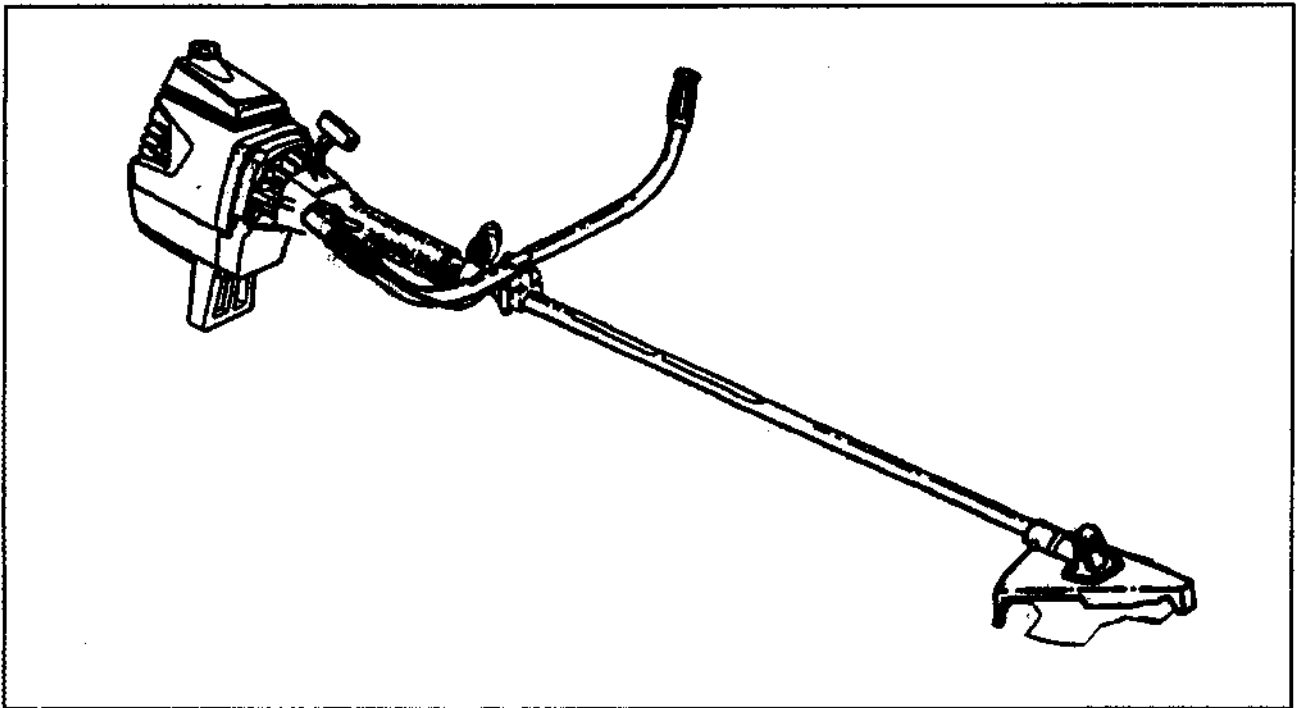

SERVICE		13

32R

1.1990

Spare parts

Pièces détachées

530 06 77-39

For Husqvarna Parts Call 606-561-9823 or 606-561-4983

Key No.	Part No.	Description	Key No.	Part No.	Description
1	530 02 79-00	Kill Switch Bracket	31	530 09 47-59	Hub Ass'y.
2	530 02 75-88	Handlebar Cap	32	952 70 85-28	Spool w/Line
3	530 01 09-65	Throttle Lever Ass'y. w/ Lock (Incl. #4 & 7)	33	530 09 44-94	Cover
4	530 01 57-68	Nut	35	530 09 46-40	Seal
5	530 02 76-89	Spacer	36	530 09 46-39	Dust Cup
6	530 02 35-75	Nut	38	530 09 46-33	Shield
7	530 01 58-00	Screw	39	530 02 76-15	Shield Retention Plate
8	530 02 77-26	Wire Harness Ass'y.	40	530 03 11-11	Hex Wrench (5/32)
9	530 02 78-93	Terminal Lock	41	530 03 10-98	Hex Wrench (3/16)
10	530 09 45-72	Handlebar Bracket	42	952 70 85-22	Brush Blade - 8"
11	530 02 77-66	Handlebar Grip	43	530 01 57-92	Washer
12	530 02 77-36	Handguard Grip	44	530 01 54-92	Washer
13	530 01 41-03	Handlebar	45	530 01 57-93	Nut
14	530 09 14-26	Tie Strap	46	530 03 01-02	Shaft Lubrication
15	530 02 77-06	Drive Shaft Pad	47	530 09 46-38	Shoulder Strap
16	530 09 45-98	Clamp Harness Ass'y.	52	952 70 85-24	Weed Blade (Optional)
17	580 01 51-97	Nut	53	530 06 92-56	Shield Kit Ass'y. (Incl. 17 - 19)
18	530 01 22-07	Handlebar Clamp	54	530 01 50-37	Screw
19	530 09 47-57	Drive Shaft Housing	55	530 09 45-70	Line Limiter
20	530 09 45-66	Drive Shaft	56	530 01 56-53	Locknut
21	530 06 92-52	"T" Handle Ass'y.	57	530 01 57-90	Screw
22	530 01 57-91	Screw			
23	530 01 53-28	Lockwasher			
24	530 09 46-12	Screw	A	530 02 91-67	Decal-Shaft Warning (Upper)
25	530 00 17-11	Screw	B	530 02 91-68	Decal-Shaft Warning (Lower)
26	530 00 16-42	Lockwasher	C	530 02 78-84	Decal-Handlebar Warning
27	530 09 45-71	Grass Washer	D	530 02 77-55	Decal-Blade Direction
28	530 09 45-68	Gear Box Ass'y.			
29	580 09 46-16	Screw			
30	952 70 85-29	Cutting Head Ass'y. (Incl. #31-33)			
				Not Shown	
					Operator's Manual