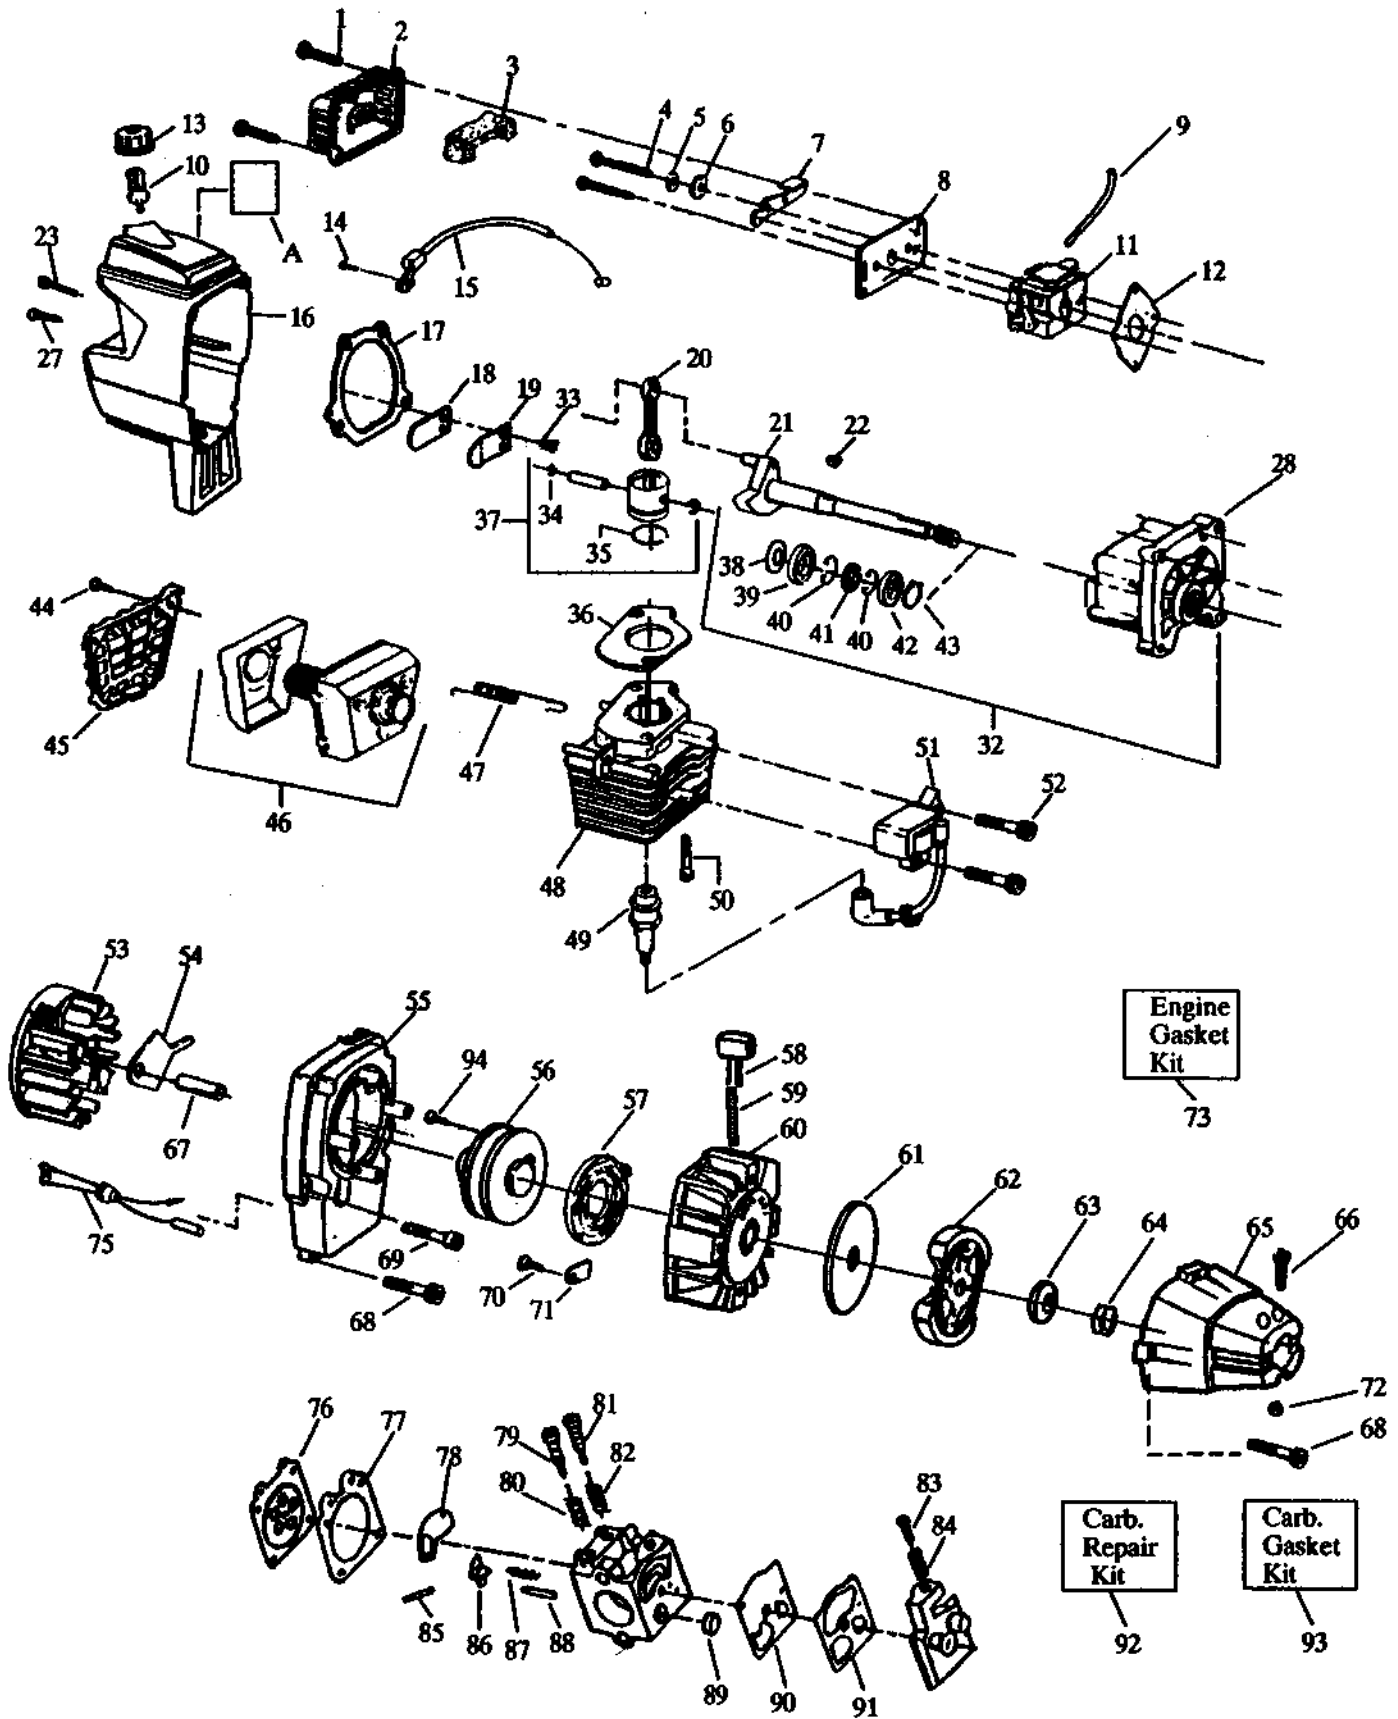

PARTS LIST NO. 530-067789 - 12/15/89		HUSQVARNA PARTS LIST	TRIMMER MODEL: 92 R		
Page No. 2	REPLACES NONE			Note: Illustrations may differ from actual models due to design changes