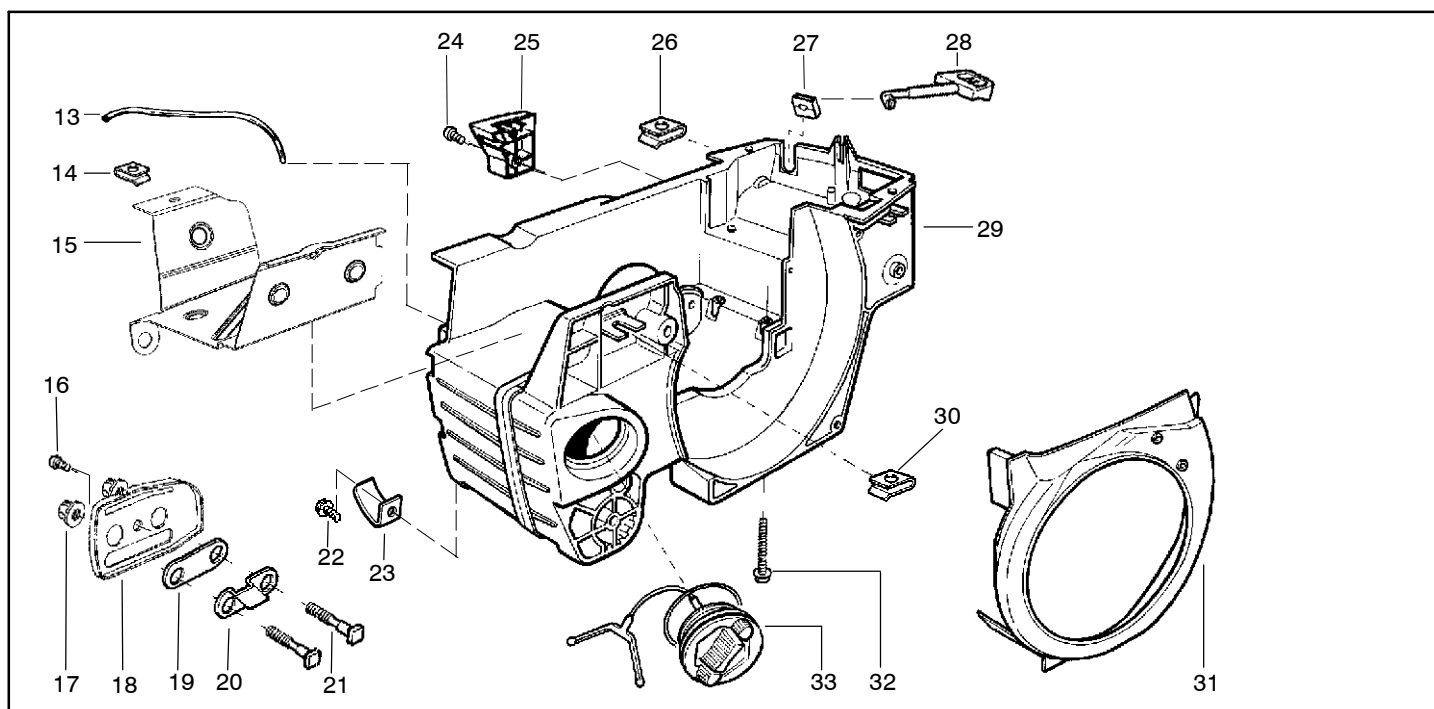

PARTS LIST NO. 530086722		HUSQVARNA PARTS LIST	MODEL(s) 136 LE
DATE 3/17/04	Replaces 530086722-07/25/02	Note: Illustration may differ from actual model due to design changes	
			PAGE NO. 2

Ref.	Part No.	Description	Ref.	Part No.	Description
1	530029813	Assy-Turbo Air Cleaner	13	530015968	Stud - Carb.
2	530019203	Seal - Turbo Clean	14	530016008	Nut
3	530029814	Sleeve-Intake	15	530029811	Air-Filter - Top
4	530053435	Seal-Impulse	16	530015899	Screw
5	530015814	Screw	17	530071511	Kit-Muffler (Includes 20,21 & 22)
6	530037465	Adapter - Carb.	18	530016359	Nut-Brass
7	530019172	Gasket-Carburetor	19	530055600	Cover-Bolt
8	---	Carburetor	20	530016338	Bolt-Muffler
	530071510	WT-540	21	530055128	Gasket-Muffler
	530071692	WT-660	22	530055171	Backplate-Muffler
9	530035587	Grommet-Final	23	530056363	Assy. -Bearing and Seal
10	530047767	Plate - Support	24	530029794	Assy-Crankshaft & Rod
11	530015896	Screw			
12	530036582	Air Filter - Bottom			

Ref.	Part No.	Description	Ref.	Part No.	Description
1	530014949	Assy-Clutch	17	530015917	Nut
2	530015611	Washer-Clutch	18	530047855	Plate-Bar
3	530047061	Assy-Clutch Drum w/Bearing	19	530019228	Gasket-oil tank
4	530015907	Washer-Thrust	20	530036043	Plate-Bar Stud (support)
5	530019174	Seal-Oil	21	530015877	Bar Bolt
6	530029834	Barrel-Oil Pump	22	530015878	Screw
7	530014776	Assy-Oil Pick-Up and Screen	23	530029850	Chain Catcher
8	530015896	Screw	24	530015893	Screw
9	530029835	Housing-Oil Pump	25	530052428	Cover-Limiter
10	530029838	Assy-Plunger & Gear	26	530015922	Nut-Type "U" Speed
11	530029833	Worm-Oil Pump	27	530029830	Grommet-Choke
12	530014410	Assy-Oil Pump (Includes 6,9 & 10)	28	530029831	Lever-Choke
13	530052440	Tube-Oil Vent	29	530069942	Kit - Chassis Ass'y.
14	530055322	Retainer (U-Clip)	30	530015922	Nut-Type "U" Speed
15	530055174	Shield-Heat	31	530029800	Plate-Baffle
16	530015896	Screw (optional)	32	530016037	Screw
			33	501765602	Assy.- Oil Tank Cap