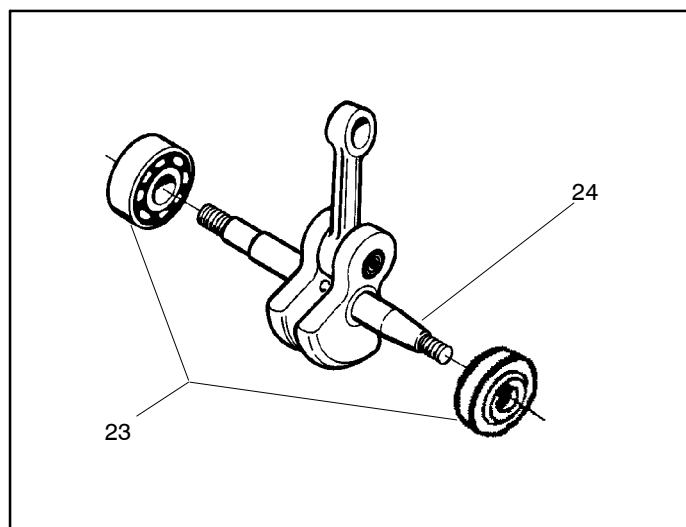

PARTS LIST NO. 530086722		HUSQVARNA PARTS LIST	MODEL(s) 136 LE
DATE 3/17/04	Replaces 530086722-07/25/02	Note: Illustration may differ from actual model due to design changes	
			PAGE NO. 2

Ref.	Part No.	Description	Ref.	Part No.	Description
1	530029813	Assy-Turbo Air Cleaner	13	530015968	Stud - Carb.
2	530019203	Seal - Turbo Clean	14	530016008	Nut
3	530029814	Sleeve-Intake	15	530029811	Air-Filter - Top
4	530053435	Seal-Impulse	16	530015899	Screw
5	530015814	Screw	17	530071511	Kit-Muffler (Includes 20,21 & 22)
6	530037465	Adapter - Carb.	18	530016359	Nut-Brass
7	530019172	Gasket-Carburetor	19	530055600	Cover-Bolt
8	---	Carburetor	20	530016338	Bolt-Muffler
	530071510	WT-540	21	530055128	Gasket-Muffler
	530071692	WT-660	22	530055171	Backplate-Muffler
9	530035587	Grommet-Final	23	530056363	Assy. -Bearing and Seal
10	530047767	Plate - Support	24	530029794	Assy-Crankshaft & Rod
11	530015896	Screw			
12	530036582	Air Filter - Bottom			

Ref.	Part No.	Description	Ref.	Part No.	Description
1	530014949	Assy-Clutch	17	530015917	Nut
2	530015611	Washer-Clutch	18	530047855	Plate-Bar
3	530047061	Assy-Clutch Drum w/Bearing	19	530019228	Gasket-oil tank
4	530015907	Washer-Thrust	20	530036043	Plate-Bar Stud (support)
5	530019174	Seal-Oil	21	530015877	Bar Bolt
6	530029834	Barrel-Oil Pump	22	530015878	Screw
7	530014776	Assy-Oil Pick-Up and Screen	23	530029850	Chain Catcher
8	530015896	Screw	24	530015893	Screw
9	530029835	Housing-Oil Pump	25	530052428	Cover-Limiter
10	530029838	Assy-Plunger & Gear	26	530015922	Nut-Type "U" Speed
11	530029833	Worm-Oil Pump	27	530029830	Grommet-Choke
12	530014410	Assy-Oil Pump (Includes 6,9 & 10)	28	530029831	Lever-Choke
13	530052440	Tube-Oil Vent	29	530069942	Kit - Chassis Ass'y.
14	530055322	Retainer (U-Clip)	30	530015922	Nut-Type "U" Speed
15	530055174	Shield-Heat	31	530029800	Plate-Baffle
16	530015896	Screw (optional)	32	530016037	Screw
			33	501765602	Assy.- Oil Tank Cap