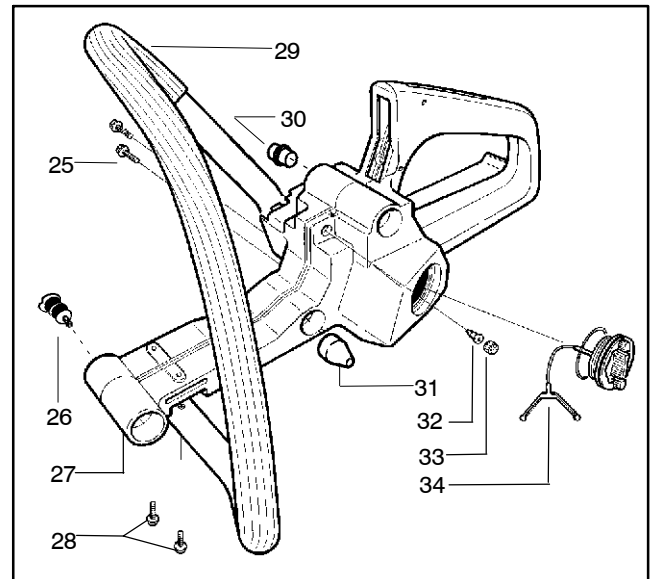

PARTS LIST NO. 530086722		HUSQVARNA PARTS LIST		MODEL(s) 136 LE
DATE 3/17/04	Replaces 530086722-7/25/02	Note: Illustration may differ from actual model due to design changes		PAGE NO. 4

Ref.	Part No.	Description	Ref.	Part No.	Description	Ref.	Part No.	Description
1	530038491	Handle-Starter	13	530039147	Assy. -Flywheel	25	530015940	Screw
2	530069232	Kit-Rope	14	530015127	Washer-Flywheel	26	530029870	Isolator (AV element)
3	530015920	Screw	15	530016071	Nut	27	530055613	Assy. -Tank/Handle
4	530016080	Screw	16	530015895	Screw	28	530015843	Screw
5	530069313	Kit-Starter Pulley	17	530039143	Module - Ignition	29	530049876	Handle-Front
6	530015891	Spring-Recoil	18	530029869	Wire - Throttle	30	530052439	Isolator-Front Handle
7	530047599	Assy-Fan Housing	19	530029863	Cap - Wire	31	530029984	Isolator
8	530015892	Screw	20	530029860	Pin	32	530026119	Valve - Check
9	530015893	Screw	21	530029861	Spring	33	530038264	Plug - Vent
10	530403257	Assy-Leadwire Harness	22	530069587	Kit - Throttle Trigger	34	530071266	Kit-Fuel Cap Assy.
11	530015896	Screw	23	530069247	Kit - Fuel line			
12	503717901	Switch-Ignition	24	530014497	Assy.- Fuel Pickup			

✓ = NEW PART NUMBER FOR THIS IPL   * = REFER TO THE SERVICE REFERENCE INDICATED FOR MORE INFORMATION. (LOCATED AT END OF IPL)
● = THESE PARTS ARE ILLUSTRATED FOR CLARITY. ORDER COMPLETE ASSEMBLY.