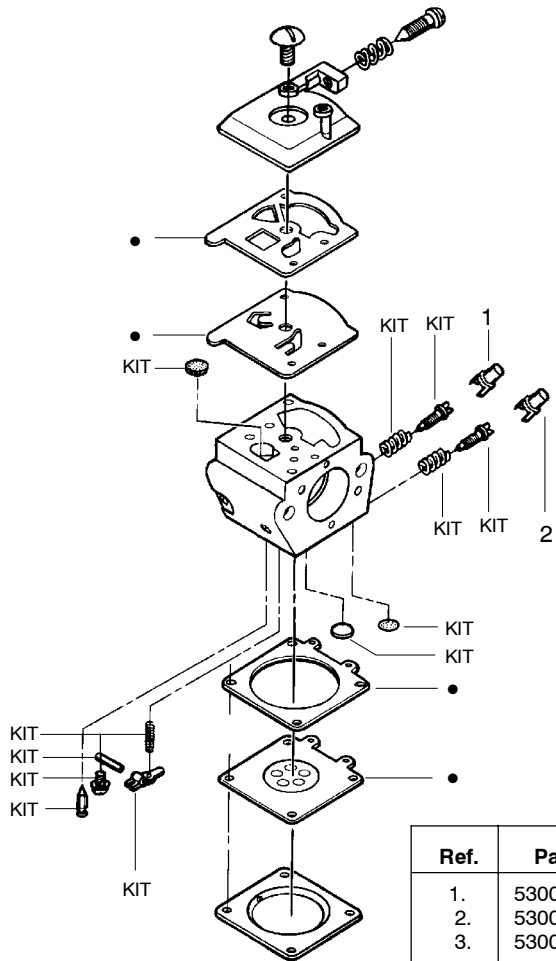

PARTS LIST NO. 530086722		HUSQVARNA PARTS LIST	MODEL(s) 136 LE	
DATE 3/17/04	Replaces 530086722-7/25/02		Note: Illustration may differ from actual model due to design changes	PAGE NO. 5

Carburetor Assembly # 530071510 (WT-540)

Carb. Repair Kit

Gasket/Dia. Kit

Ref.	Part No.	Description
1.	530038479	Limiters Cap - High
2.	530038478	Limiters Cap - Low
3.	530069825	Carburetor Repair Kit (KIT = Indicates Contents)
4.	530069844	Gasket Diaphragm Kit (● Indicates Contents)

Kit - Carburetor Assembly No. 530071692 - WT-660

Note: No Repair kits are available for this carburetor, please order the complete assembly part number 530-071692 - WT-660

✓ = NEW PART NUMBER FOR THIS IPL   ★ = REFER TO THE SERVICE REFERENCE INDICATED FOR MORE INFORMATION. (LOCATED AT END OF IPL)
● = THESE PARTS ARE ILLUSTRATED FOR CLARITY. ORDER COMPLETE ASSEMBLY.