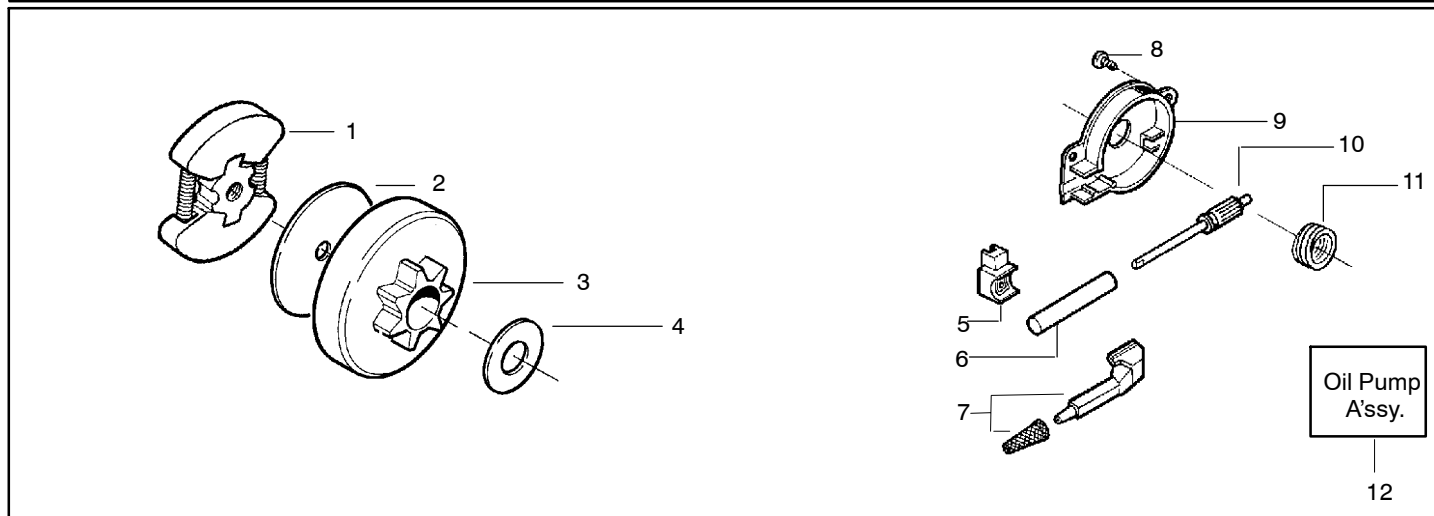

PARTS LIST NO. 530086722		HUSQVARNA PARTS LIST	MODEL(s) 136 LE
DATE 3/17/04	Replaces 530086722-07/25/02	Note: Illustration may differ from actual model due to design changes	
			PAGE NO. 2

Ref.	Part No.	Description	Ref.	Part No.	Description
1	530029813	Assy-Turbo Air Cleaner	13	530015968	Stud - Carb.
2	530019203	Seal - Turbo Clean	14	530016008	Nut
3	530029814	Sleeve-Intake	15	530029811	Air-Filter - Top
4	530053435	Seal-Impulse	16	530015899	Screw
5	530015814	Screw	17	530071511	Kit-Muffler (Includes 20,21 & 22)
6	530037465	Adapter - Carb.	18	530016359	Nut-Brass
7	530019172	Gasket-Carburetor	19	530055600	Cover-Bolt
8	---	Carburetor	20	530016338	Bolt-Muffler
	530071510	WT-540	21	530055128	Gasket-Muffler
	530071692	WT-660	22	530055171	Backplate-Muffler
9	530035587	Grommet-Final	23	530056363	Assy. -Bearing and Seal
10	530047767	Plate - Support	24	530029794	Assy-Crankshaft & Rod
11	530015896	Screw			
12	530036582	Air Filter - Bottom			

Ref.	Part No.	Description	Ref.	Part No.	Description
1	530014949	Assy-Clutch	17	530015917	Nut
2	530015611	Washer-Clutch	18	530047855	Plate-Bar
3	530047061	Assy-Clutch Drum w/Bearing	19	530019228	Gasket-oil tank
4	530015907	Washer-Thrust	20	530036043	Plate-Bar Stud (support)
5	530019174	Seal-Oil	21	530015877	Bar Bolt
6	530029834	Barrel-Oil Pump	22	530015878	Screw
7	530014776	Assy-Oil Pick-Up and Screen	23	530029850	Chain Catcher
8	530015896	Screw	24	530015893	Screw
9	530029835	Housing-Oil Pump	25	530052428	Cover-Limiter
10	530029838	Assy-Plunger & Gear	26	530015922	Nut-Type "U" Speed
11	530029833	Worm-Oil Pump	27	530029830	Grommet-Choke
12	530014410	Assy-Oil Pump (Includes 6,9 & 10)	28	530029831	Lever-Choke
13	530052440	Tube-Oil Vent	29	530069942	Kit - Chassis Ass'y.
14	530055322	Retainer (U-Clip)	30	530015922	Nut-Type "U" Speed
15	530055174	Shield-Heat	31	530029800	Plate-Baffle
16	530015896	Screw (optional)	32	530016037	Screw
			33	501765602	Assy.- Oil Tank Cap