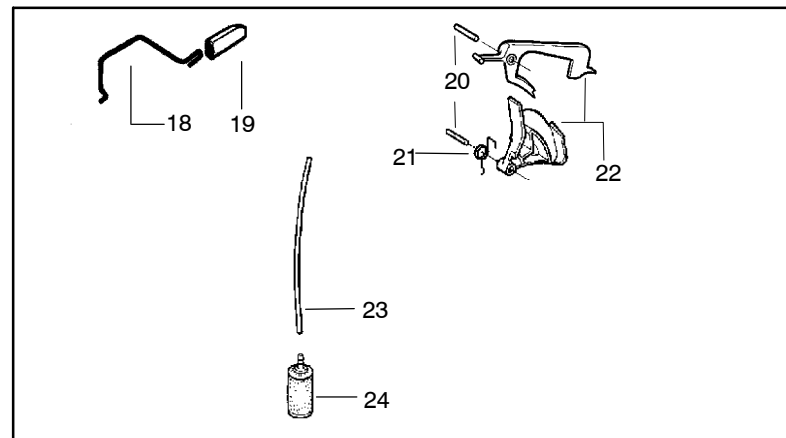

PARTS LIST NO. 530086722		HUSQVARNA PARTS LIST		MODEL(s) 136 LE
DATE 3/17/04	Replaces 530086722-7/25/02	Note: Illustration may differ from actual model due to design changes		PAGE NO. 4

Ref.	Part No.	Description	Ref.	Part No.	Description	Ref.	Part No.	Description
1	530038491	Handle-Starter	13	530039147	Assy. -Flywheel	25	530015940	Screw
2	530069232	Kit-Rope	14	530015127	Washer-Flywheel	26	530029870	Isolator (AV element)
3	530015920	Screw	15	530016071	Nut	27	530055613	Assy. -Tank/Handle
4	530016080	Screw	16	530015895	Screw	28	530015843	Screw
5	530069313	Kit-Starter Pulley	17	530039143	Module - Ignition	29	530049876	Handle-Front
6	530015891	Spring-Recoil	18	530029869	Wire - Throttle	30	530052439	Isolator-Front Handle
7	530047599	Assy-Fan Housing	19	530029863	Cap - Wire	31	530029984	Isolator
8	530015892	Screw	20	530029860	Pin	32	530026119	Valve - Check
9	530015893	Screw	21	530029861	Spring	33	530038264	Plug - Vent
10	530403257	Assy-Leadwire Harness	22	530069587	Kit - Throttle Trigger	34	530071266	Kit-Fuel Cap Assy.
11	530015896	Screw	23	530069247	Kit - Fuel line			
12	503717901	Switch-Ignition	24	530014497	Assy.- Fuel Pickup			

✓ = NEW PART NUMBER FOR THIS IPL   * = REFER TO THE SERVICE REFERENCE INDICATED FOR MORE INFORMATION. (LOCATED AT END OF IPL)
● = THESE PARTS ARE ILLUSTRATED FOR CLARITY. ORDER COMPLETE ASSEMBLY.