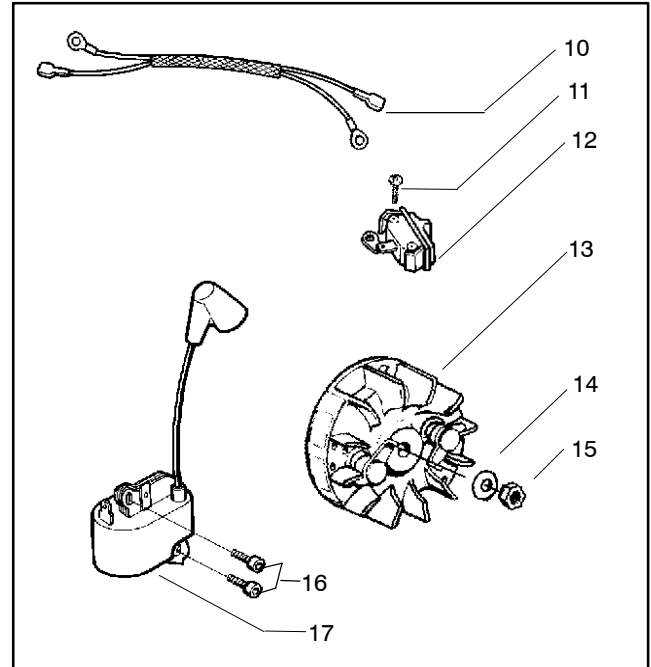

PARTS LIST NO. 530086722		HUSQVARNA PARTS LIST		MODEL(s) 136 LE
DATE 3/17/04	Replaces 530086722-7/25/02	Note: Illustration may differ from actual model due to design changes		PAGE NO. 4

Ref.	Part No.	Description	Ref.	Part No.	Description	Ref.	Part No.	Description
1	530038491	Handle-Starter	13	530039147	Assy. -Flywheel	25	530015940	Screw
2	530069232	Kit-Rope	14	530015127	Washer-Flywheel	26	530029870	Isolator (AV element)
3	530015920	Screw	15	530016071	Nut	27	530055613	Assy. -Tank/Handle
4	530016080	Screw	16	530015895	Screw	28	530015843	Screw
5	530069313	Kit-Starter Pulley	17	530039143	Module - Ignition	29	530049876	Handle-Front
6	530015891	Spring-Recoil	18	530029869	Wire - Throttle	30	530052439	Isolator-Front Handle
7	530047599	Assy-Fan Housing	19	530029863	Cap - Wire	31	530029984	Isolator
8	530015892	Screw	20	530029860	Pin	32	530026119	Valve - Check
9	530015893	Screw	21	530029861	Spring	33	530038264	Plug - Vent
10	530403257	Assy-Leadwire Harness	22	530069587	Kit - Throttle Trigger	34	530071266	Kit-Fuel Cap Assy.
11	530015896	Screw	23	530069247	Kit - Fuel line			
12	503717901	Switch-Ignition	24	530014497	Assy.- Fuel Pickup			

✓ = NEW PART NUMBER FOR THIS IPL   * = REFER TO THE SERVICE REFERENCE INDICATED FOR MORE INFORMATION. (LOCATED AT END OF IPL)
● = THESE PARTS ARE ILLUSTRATED FOR CLARITY. ORDER COMPLETE ASSEMBLY.