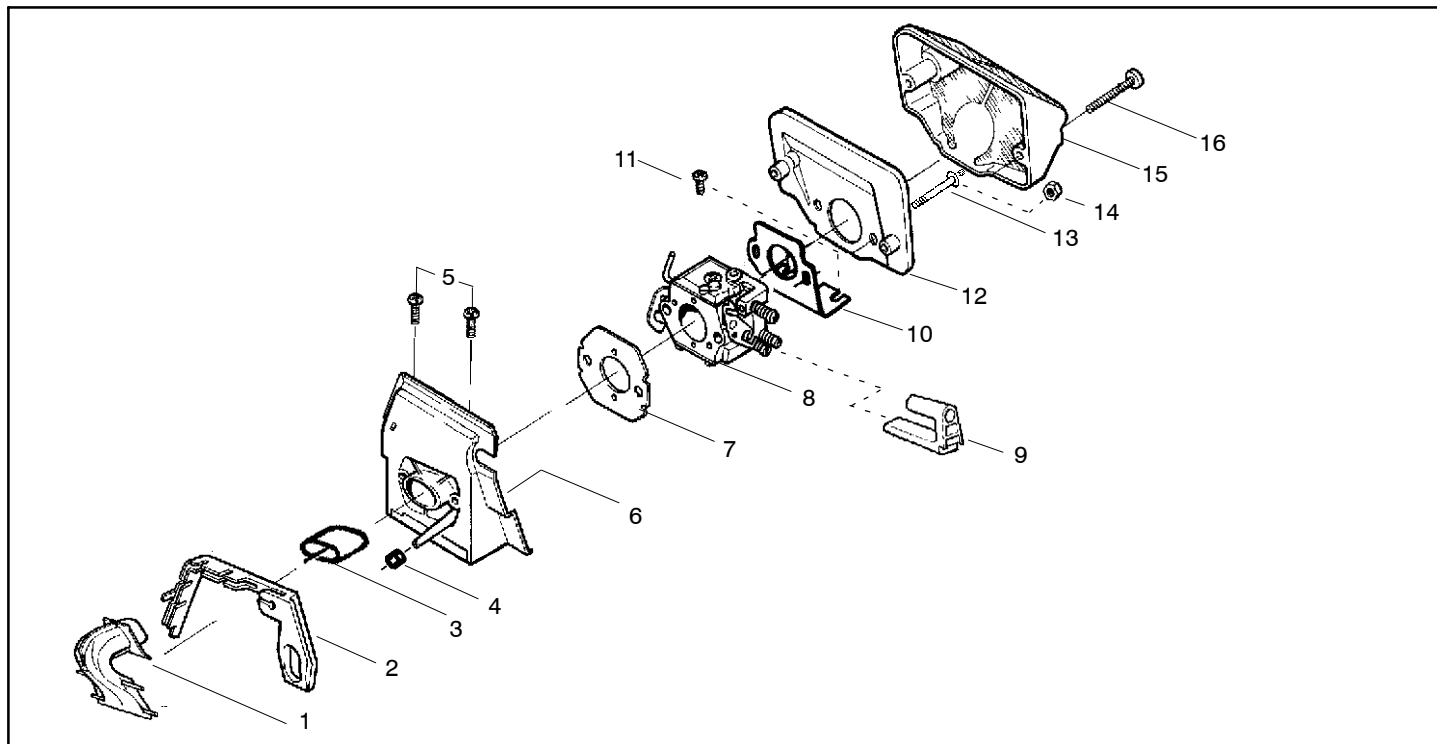

PARTS LIST NO. 530086722		HUSQVARNA PARTS LIST	MODEL(s) 136 LE
DATE 3/17/04	Replaces 530086722-07/25/02	Note: Illustration may differ from actual model due to design changes	
			PAGE NO. 2

Ref.	Part No.	Description	Ref.	Part No.	Description
1	530029813	Assy-Turbo Air Cleaner	13	530015968	Stud - Carb.
2	530019203	Seal - Turbo Clean	14	530016008	Nut
3	530029814	Sleeve-Intake	15	530029811	Air-Filter - Top
4	530053435	Seal-Impulse	16	530015899	Screw
5	530015814	Screw	17	530071511	Kit-Muffler (Includes 20,21 & 22)
6	530037465	Adapter - Carb.	18	530016359	Nut-Brass
7	530019172	Gasket-Carburetor	19	530055600	Cover-Bolt
8	---	Carburetor	20	530016338	Bolt-Muffler
	530071510	WT-540	21	530055128	Gasket-Muffler
	530071692	WT-660	22	530055171	Backplate-Muffler
9	530035587	Grommet-Final	23	530056363	Assy. -Bearing and Seal
10	530047767	Plate - Support	24	530029794	Assy-Crankshaft & Rod
11	530015896	Screw			
12	530036582	Air Filter - Bottom			

Ref.	Part No.	Description	Ref.	Part No.	Description
1	530014949	Assy-Clutch	17	530015917	Nut
2	530015611	Washer-Clutch	18	530047855	Plate-Bar
3	530047061	Assy-Clutch Drum w/Bearing	19	530019228	Gasket-oil tank
4	530015907	Washer-Thrust	20	530036043	Plate-Bar Stud (support)
5	530019174	Seal-Oil	21	530015877	Bar Bolt
6	530029834	Barrel-Oil Pump	22	530015878	Screw
7	530014776	Assy-Oil Pick-Up and Screen	23	530029850	Chain Catcher
8	530015896	Screw	24	530015893	Screw
9	530029835	Housing-Oil Pump	25	530052428	Cover-Limiter
10	530029838	Assy-Plunger & Gear	26	530015922	Nut-Type "U" Speed
11	530029833	Worm-Oil Pump	27	530029830	Grommet-Choke
12	530014410	Assy-Oil Pump (Includes 6,9 & 10)	28	530029831	Lever-Choke
13	530052440	Tube-Oil Vent	29	530069942	Kit - Chassis Ass'y.
14	530055322	Retainer (U-Clip)	30	530015922	Nut-Type "U" Speed
15	530055174	Shield-Heat	31	530029800	Plate-Baffle
16	530015896	Screw (optional)	32	530016037	Screw
			33	501765602	Assy.- Oil Tank Cap