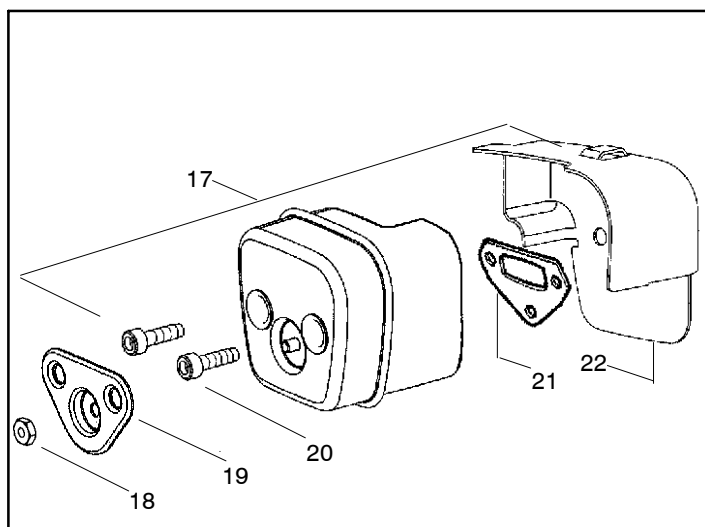

PARTS LIST NO. 530086722		HUSQVARNA PARTS LIST	MODEL(s) 136 LE
DATE 3/17/04	Replaces 530086722-07/25/02	Note: Illustration may differ from actual model due to design changes	
			PAGE NO. 2

Ref.	Part No.	Description	Ref.	Part No.	Description
1	530029813	Assy-Turbo Air Cleaner	13	530015968	Stud - Carb.
2	530019203	Seal - Turbo Clean	14	530016008	Nut
3	530029814	Sleeve-Intake	15	530029811	Air-Filter - Top
4	530053435	Seal-Impulse	16	530015899	Screw
5	530015814	Screw	17	530071511	Kit-Muffler (Includes 20,21 & 22)
6	530037465	Adapter - Carb.	18	530016359	Nut-Brass
7	530019172	Gasket-Carburetor	19	530055600	Cover-Bolt
8	---	Carburetor	20	530016338	Bolt-Muffler
	530071510	WT-540	21	530055128	Gasket-Muffler
	530071692	WT-660	22	530055171	Backplate-Muffler
9	530035587	Grommet-Final	23	530056363	Assy. -Bearing and Seal
10	530047767	Plate - Support	24	530029794	Assy-Crankshaft & Rod
11	530015896	Screw			
12	530036582	Air Filter - Bottom			

Ref.	Part No.	Description	Ref.	Part No.	Description
1	530014949	Assy-Clutch	17	530015917	Nut
2	530015611	Washer-Clutch	18	530047855	Plate-Bar
3	530047061	Assy-Clutch Drum w/Bearing	19	530019228	Gasket-oil tank
4	530015907	Washer-Thrust	20	530036043	Plate-Bar Stud (support)
5	530019174	Seal-Oil	21	530015877	Bar Bolt
6	530029834	Barrel-Oil Pump	22	530015878	Screw
7	530014776	Assy-Oil Pick-Up and Screen	23	530029850	Chain Catcher
8	530015896	Screw	24	530015893	Screw
9	530029835	Housing-Oil Pump	25	530052428	Cover-Limiter
10	530029838	Assy-Plunger & Gear	26	530015922	Nut-Type "U" Speed
11	530029833	Worm-Oil Pump	27	530029830	Grommet-Choke
12	530014410	Assy-Oil Pump (Includes 6,9 & 10)	28	530029831	Lever-Choke
13	530052440	Tube-Oil Vent	29	530069942	Kit - Chassis Ass'y.
14	530055322	Retainer (U-Clip)	30	530015922	Nut-Type "U" Speed
15	530055174	Shield-Heat	31	530029800	Plate-Baffle
16	530015896	Screw (optional)	32	530016037	Screw
			33	501765602	Assy.- Oil Tank Cap