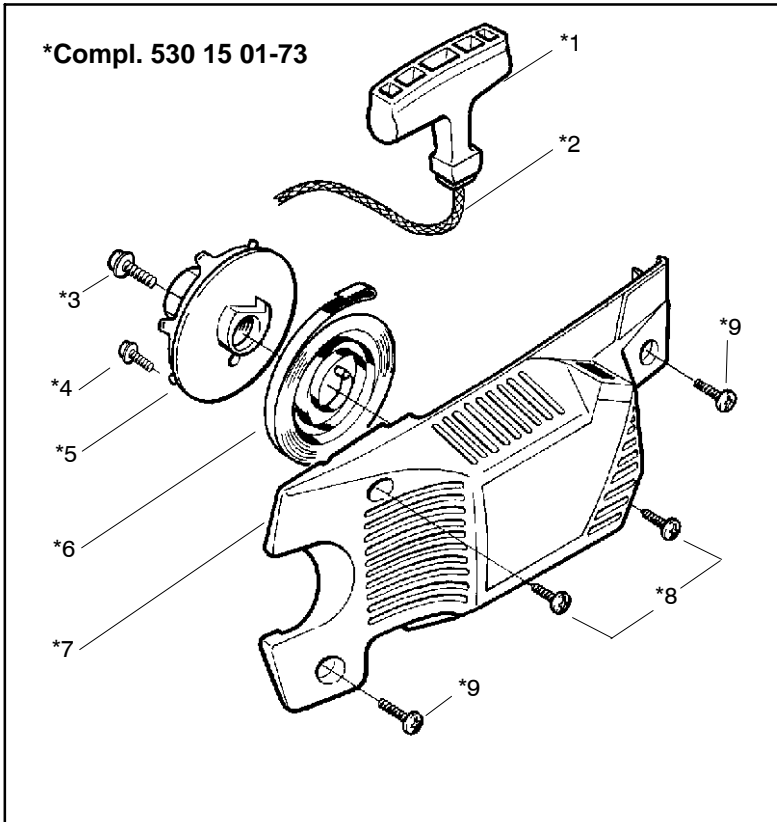

PARTS LIST NO. 530086722		HUSQVARNA PARTS LIST		MODEL(s) 136 LE
DATE 3/17/04	Replaces 530086722-7/25/02	Note: Illustration may differ from actual model due to design changes		PAGE NO. 4

Ref.	Part No.	Description	Ref.	Part No.	Description	Ref.	Part No.	Description
1	530038491	Handle-Starter	13	530039147	Assy. -Flywheel	25	530015940	Screw
2	530069232	Kit-Rope	14	530015127	Washer-Flywheel	26	530029870	Isolator (AV element)
3	530015920	Screw	15	530016071	Nut	27	530055613	Assy. -Tank/Handle
4	530016080	Screw	16	530015895	Screw	28	530015843	Screw
5	530069313	Kit-Starter Pulley	17	530039143	Module - Ignition	29	530049876	Handle-Front
6	530015891	Spring-Recoil	18	530029869	Wire - Throttle	30	530052439	Isolator-Front Handle
7	530047599	Assy-Fan Housing	19	530029863	Cap - Wire	31	530029984	Isolator
8	530015892	Screw	20	530029860	Pin	32	530026119	Valve - Check
9	530015893	Screw	21	530029861	Spring	33	530038264	Plug - Vent
10	530403257	Assy-Leadwire Harness	22	530069587	Kit - Throttle Trigger	34	530071266	Kit-Fuel Cap Assy.
11	530015896	Screw	23	530069247	Kit - Fuel line			
12	503717901	Switch-Ignition	24	530014497	Assy.- Fuel Pickup			

✓ = NEW PART NUMBER FOR THIS IPL   * = REFER TO THE SERVICE REFERENCE INDICATED FOR MORE INFORMATION. (LOCATED AT END OF IPL)
● = THESE PARTS ARE ILLUSTRATED FOR CLARITY. ORDER COMPLETE ASSEMBLY.