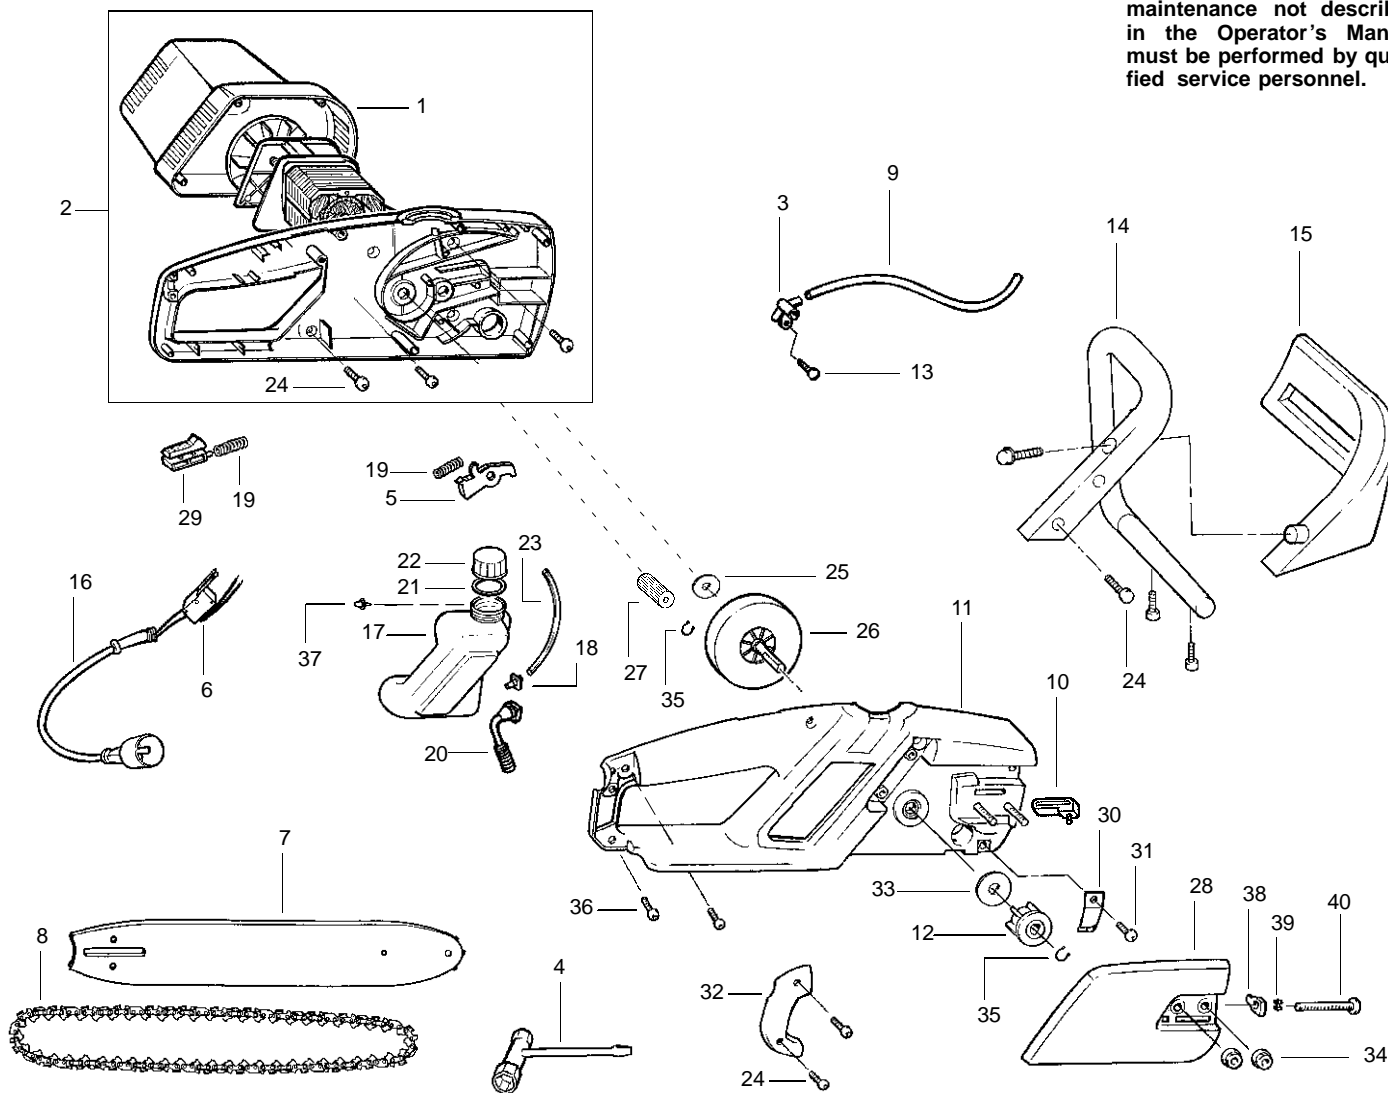

⚠ WARNING

All repairs, adjustments and maintenance not described in the Operator's Manual must be performed by qualified service personnel.

| Ref. | Part No. | Description | Ref. | Part No. | Description |
|------|-----------|---|-----------|-----------|------------------------|
| 1. | 530403211 | Motor Cover | 23. | 530403393 | Inlet Line |
| 2. | 530403712 | Housing/Motor Ass'y. (Incls. 1 & 24) | 24. | 530015814 | Screw |
| 3. | 530403311 | Oil Pump Ass'y. | 25. | 530016278 | Washer-Thrust |
| 4. | 530031163 | Bar Wrench | 26. | 530053048 | Gear Drive |
| 5. | 530053181 | Trigger | 27. | 530053067 | Pinion |
| 6. | 530402879 | Switch-Momentary | 28. | 530053153 | Bar Clamp |
| 7. | 952044759 | Bar-16" | 29. | 530053179 | Lockout Button |
| 8. | 952051470 | Chain-16" | 30. | 530029850 | Chain Catcher |
| 9. | 530403394 | Outlet Line | 31. | 530015770 | Screw |
| 10. | 530053251 | Insert Bar Pad | 32. | 530403217 | Cover Access |
| 11. | 530053061 | Housing Cover | 33. | 530016262 | Washer-Sprocket |
| 12. | 530053053 | Sprocket (3/8 Pitch) | 34. | 530015917 | Nut-Bar Mounting |
| 13. | 530015775 | Screw | 35. | 530042090 | Ring-Retainer |
| 14. | 530403237 | Front Handle | 36. | 530015775 | Screw |
| 15. | 530403313 | Handguard | 37. | 530026119 | Check Valve (Duckbill) |
| 16. | 530403250 | Cord Set | 38. | 530053068 | Pin-Bar Adjust |
| 17. | 530053248 | Oil Tank Ass'y. (Incls.18, 20-23 & 37) | 39. | 530038593 | Retainer-Bar Adjust |
| 18. | 530053270 | Oil Pickup Fitting | 40. | 530016265 | Screw-Bar Adjust |
| 19. | 530042091 | Spring-Trigger | Not Shown | | |
| 20. | 530047663 | Oil Pickup Ass'y. | | 530403514 | Operator Manual |
| 21. | 530019143 | O-Ring (Oil Cap) | | 530029543 | Scabbard |
| 22. | 530053072 | Oil Cap | | 530053555 | Decal-Bar Clamp |
| | | | | 530053853 | Decal-Warning |