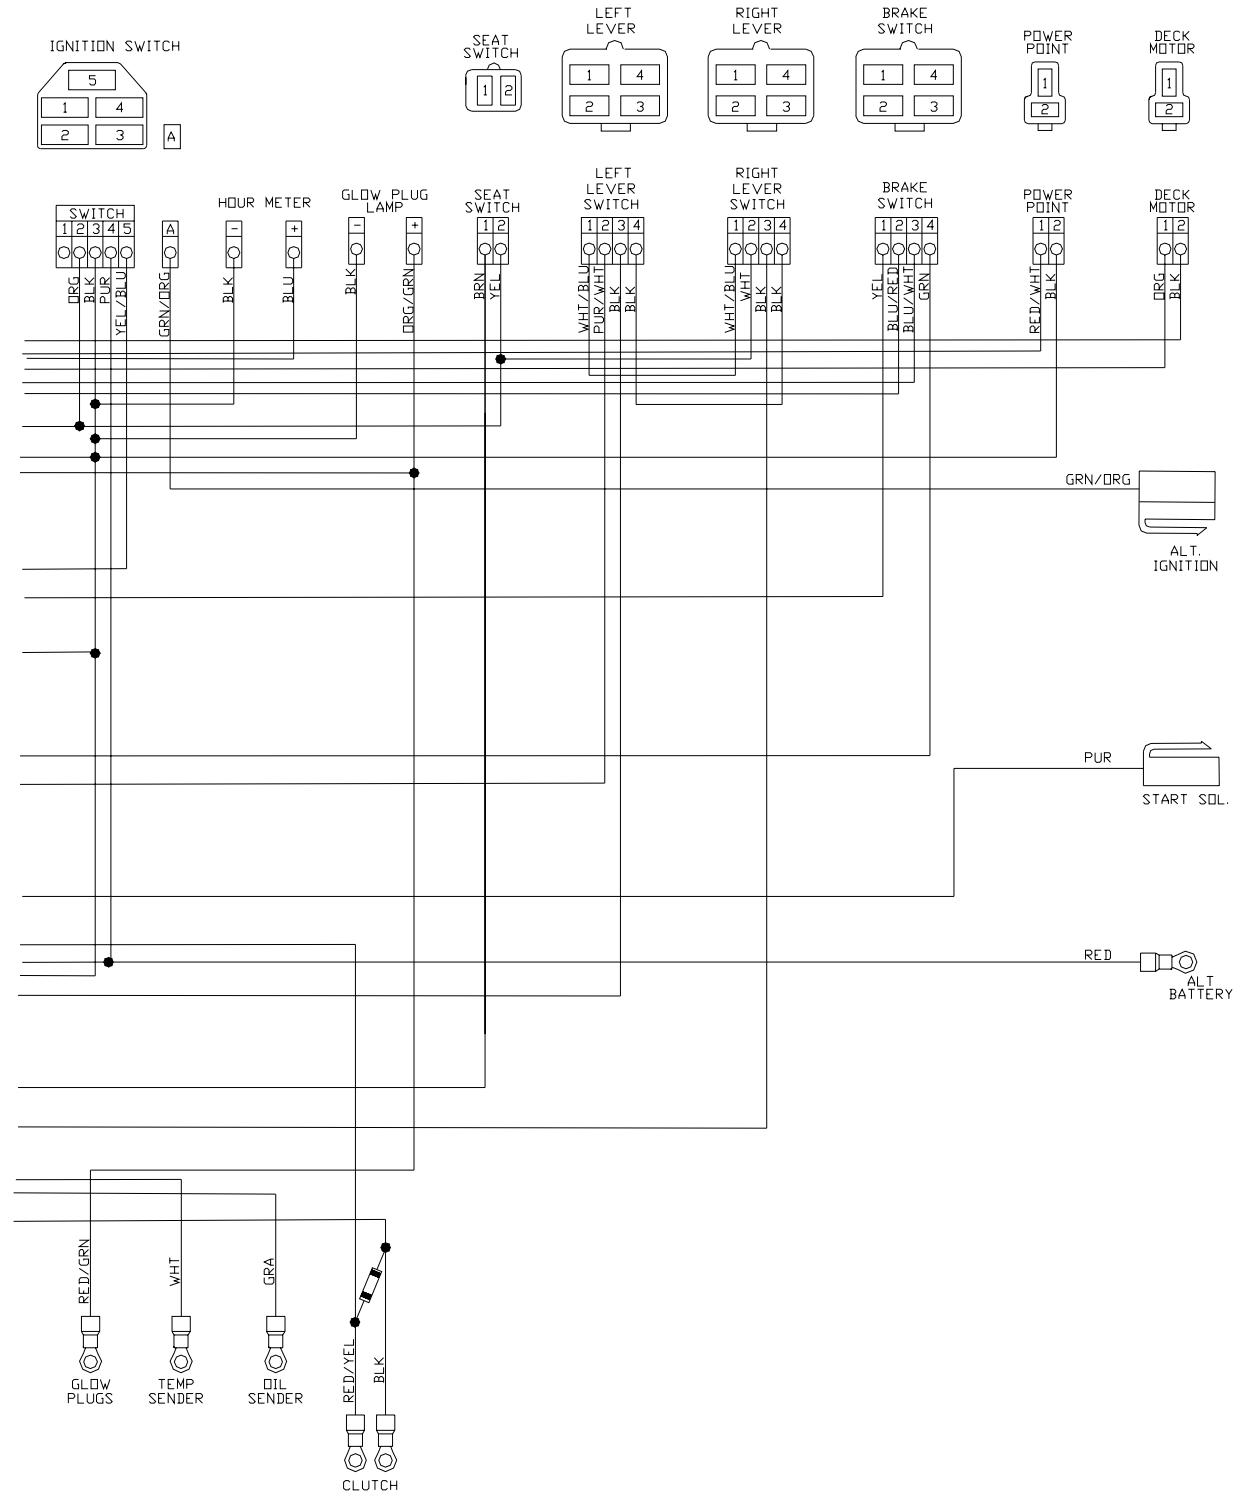

DECALS

DECALS

ITEM	PART NO.	QTY.	DESCRIPTION
1	539913010	1	Decal, CPSC
2	539105746	1	Decal, Euro servering
3	539108335	1	Decal, Belt routing
4	539104790	2	Decal, Husqvarna
5	539105744	1	Decal, Euro danger, belt drives
6	539105232	1	Decal, Anti-scalp
7	539105803	1	Decal, crown
8	539105745	1	Decal, Euro battery warning
9	539101881	1	Decal, Prop 65
10	539103333	2	Decal, Motion control
11	539105785	1	Decal, Euro warning
12	539105743	2	Decal, Euro no step
13	539108121	1	Decal, Front Console
14	539105301	1	Decal, Mobil
15	539105334	1	Decal, Fuel valve
16	539104899	1	Decal, Height indication
17	539104898	1	Decal, Height indication
18	539106248	1	Decal, BZ6134D
19	539106250	1	Decal, BZ7234D
20	539106252	1	Decal, BZ6127D
21	539108124	1	Decal, Service
22	539108122	1	Decal, Right Console
23	539108123	1	Decal, 12V DC
24	539108262	1	Decal, 34 Turbo, left
	539108264	1	Decal, 27 Diesel, left
25	539108263	1	Decal, 34 Turbo, right
	539108265	1	Decal, 27 Diesel, right
26	539108497	1	Decal, HOT
	539100128	1	Decal, engine exhaust (Not shown)

WIRE HARNESS

ITEM PART NO. QTY. DESCRIPTION

1	539106390	1	Harness, engine, diesel
2	539107941	1	Cable, positive
3	539107942	1	Cable, negative
4	539102685	1	Loom clip
5	539106386	1	Sender, temperature

**DECK LIFT SWITCH
VIEWED FROM TERMINAL SIDE**

DECK LIFT SWITCH

DOUBLE GREEN
TO FRONT

MOWER FRONT
→

WIRE HARNESS

GAUGE WIRING VIEWED FROM TERMINAL SIDE

WIRING SCHEMATIC

WIRING SCHEMATIC

For Husqvarna Parts Call 606-678-9623 or 606-561-4983