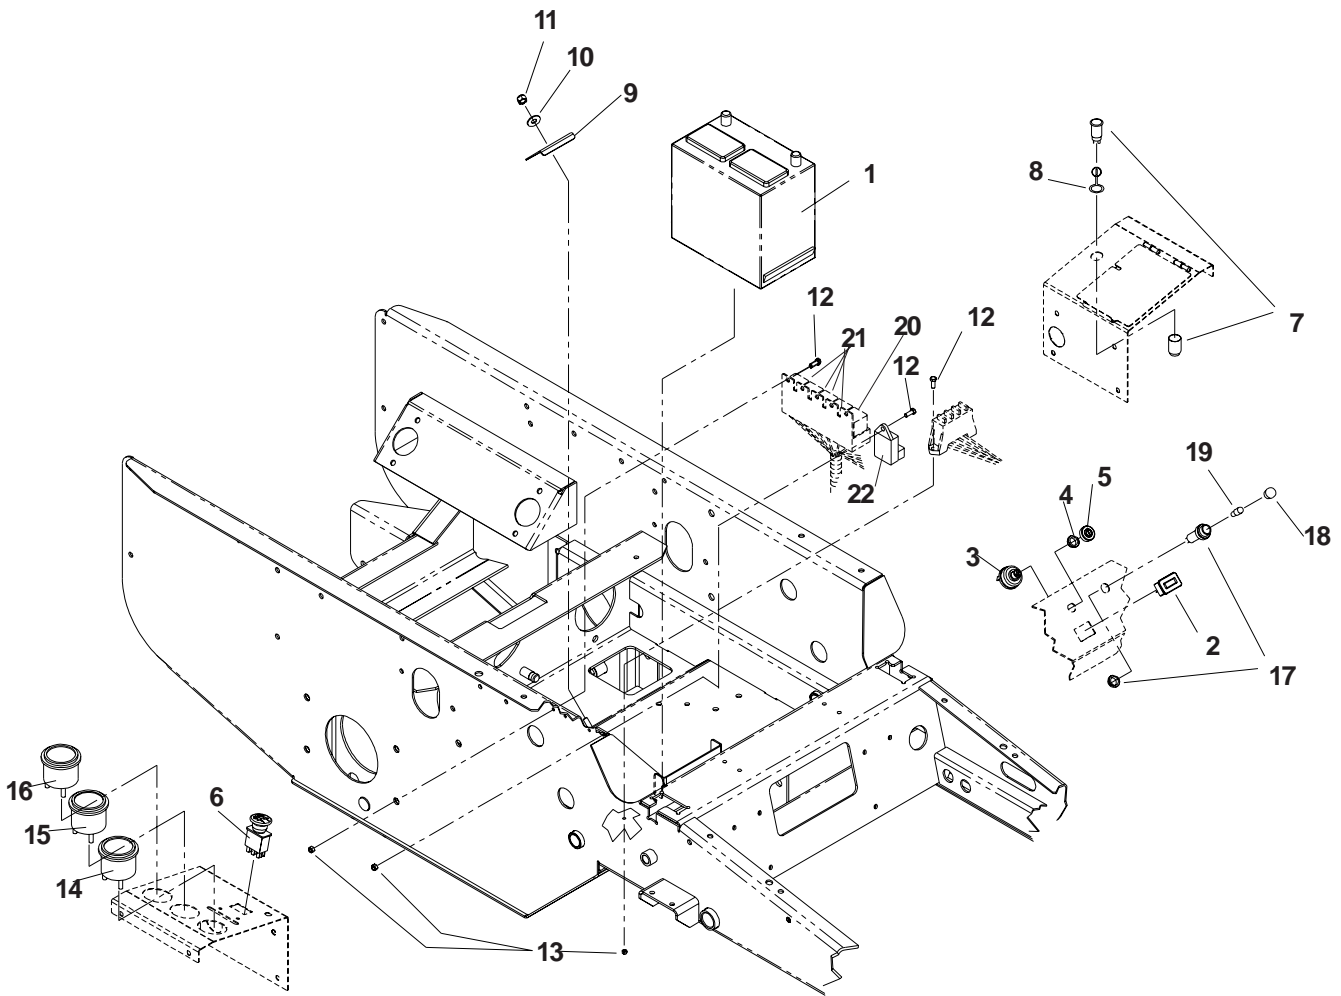

ELECTRICAL GROUP

ELECTRICAL GROUP

ITEM	PART NO.	QTY.	DESCRIPTION
1	539102423	1	Battery
2	539108016	1	Hourmeter, LCD w/flash alert
3	539101770	1	Switch, ignition
4	539103177	1	Nut, ignition switch
5	539103178	1	Cap, ignition switch nut
6	539101768	1	Switch, clutch
7	539107856	1	Power source housing
8	539107857	1	Power source cap
9	539107755	1	Clamp
10	539990692	1	Washer, 5/16
11	539990717	1	Nut, 5/16-18
12	539106312	5	Bolt, , #10-24 x 3/4
13	539976977	5	Nut, #10-24, nyloc
14	539105246	1	Gauge, temperature
15	539106388	1	Gauge, amperes
16	539106387	1	Gauge, oil pressure
17	539107920	1	Lamp socket
18	539108174	1	Lens
19	539108175	1	Lamp
20	539108361	1	Relay, Glow Plug
21	539102914	4	Relay
22	539108348	1	Timer/glow plug
	539101771	1	Fuse, 7.5 AMP, 32 volts, (Not Shown)
	539102086	1	Fuse, 20 AMP, 32 volts, (Not Shown)
	539108978	1	Fuse, 10 AMP, 32 volts, (Not Shown)
	539108979	1	Fuse, 30 AMP, 32 volts, (Not Shown)
	539108980	1	Fuse, 50 AMP, 32 volts, (Not Shown)