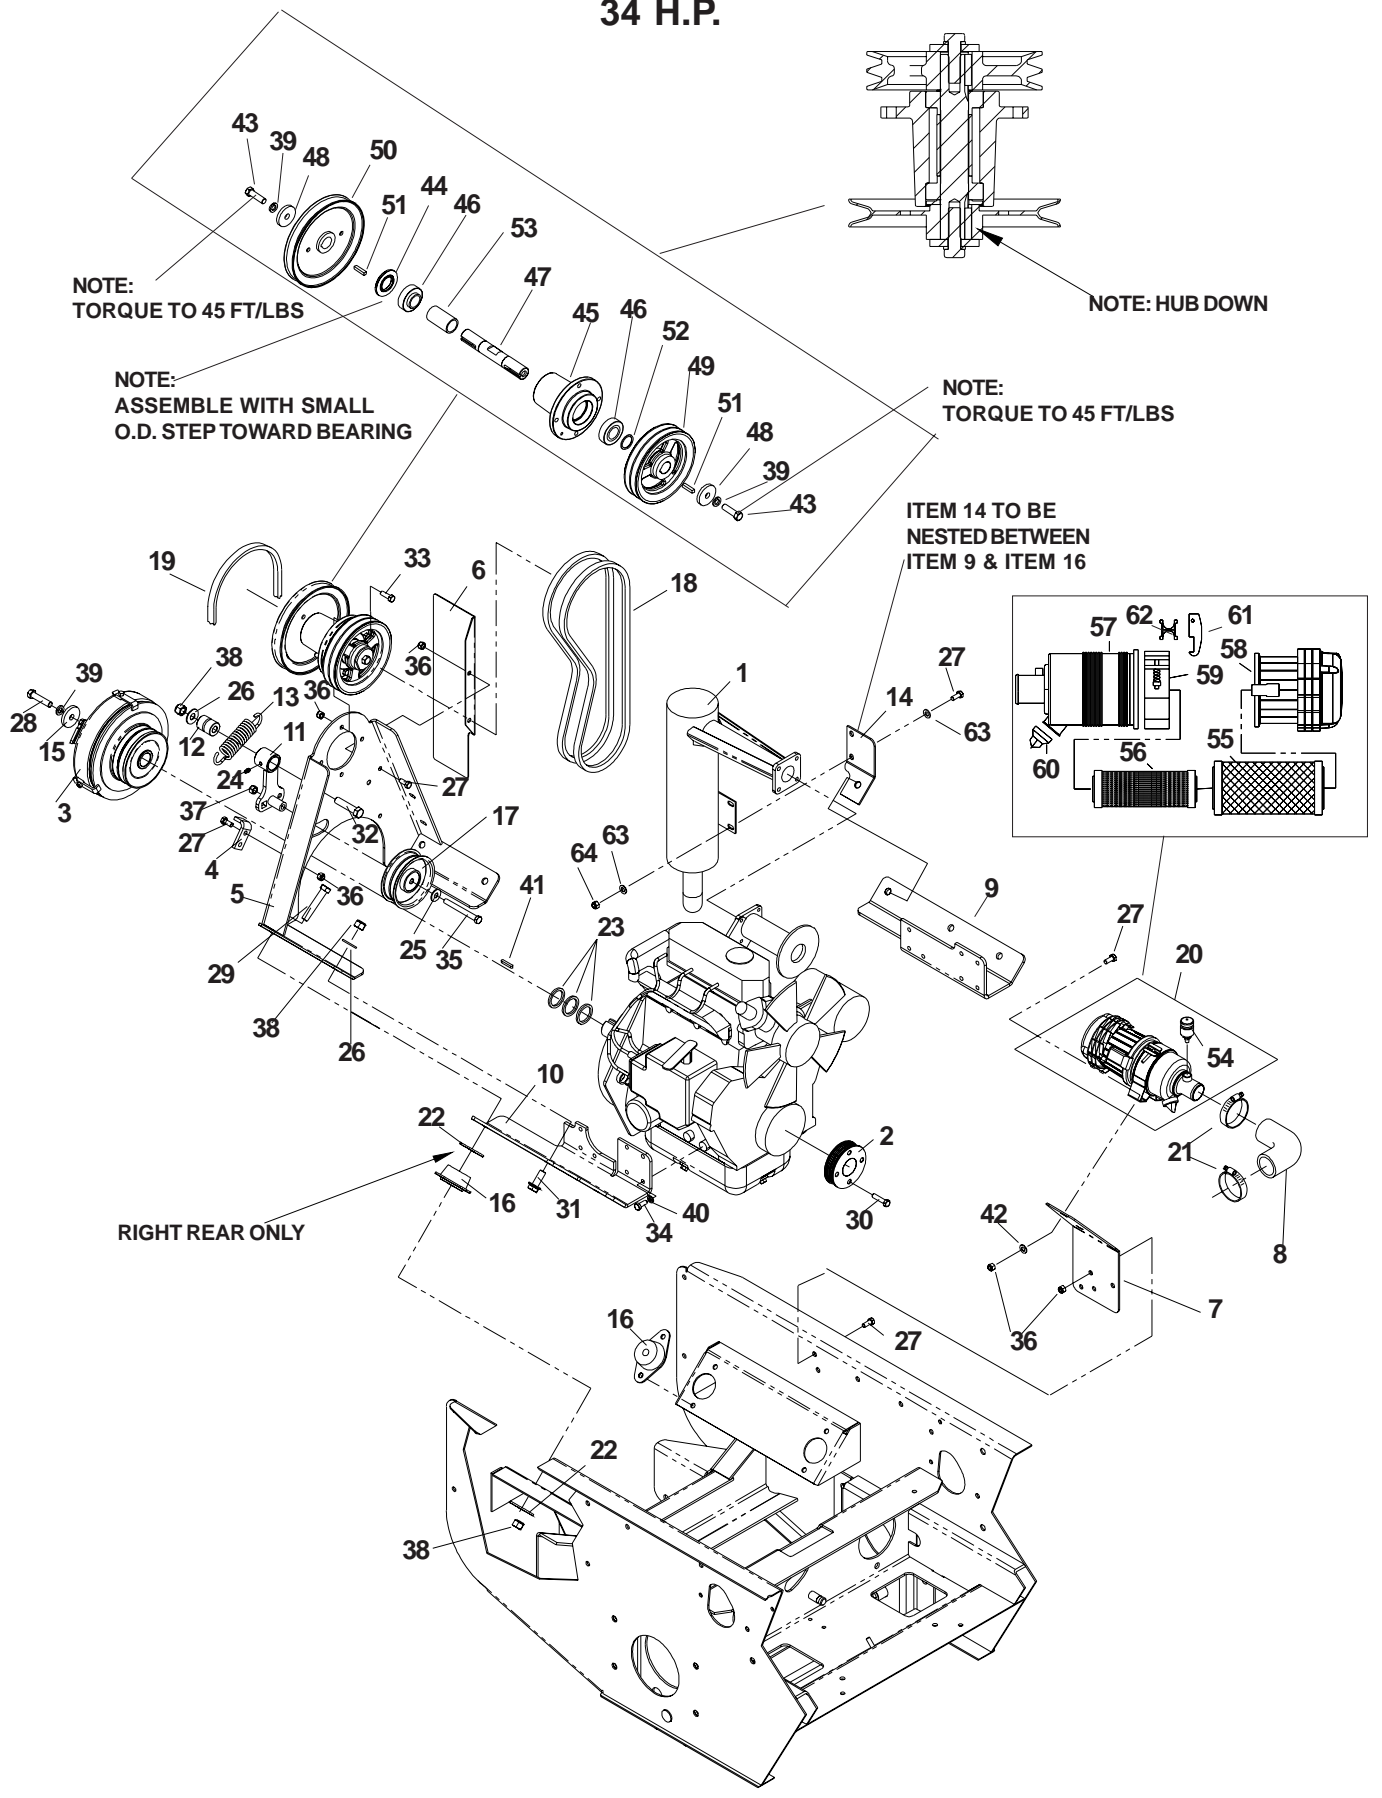

ENGINE ASSEMBLY

34 H.P.

ENGINE ASSEMBLY

34 H.P.

ITEM	PART NO.	QTY.	DESCRIPTION	ITEM	PART NO.	QTY.	DESCRIPTION
1	539107747	1	Muffler	33	539990209	4	Bolt, 5/16-18 x 1
2	539106335	1	Sheave, engine	34	539300600	13	Bolt, M8 x 1.25 x 20
3	539106329	1	Clutch	35	539108271	1	Bolt, 3/8-16 x 3 1/2
4	539108054	1	Restraint	36	539990717	10	Nut, 5/16-18, nyloc
5	539106306	1	Jack mount	37	539976979	1	Nut, 3/8-16, nyloc
6	539107864	1	Shield, heat	38	539101331	7	Nut, 1/2-13, nyloc
7	539107841	1	Bracket, air filter	39	539990247	3	Lockwasher, 7/16
8	539106381	1	Hose	40	539990187	17	Lockwasher, 5/16
9	539107861	1	Engine mount, left	41	539100152	1	Key, 1/4 sq. x 1 7/8
10	539107862	1	Engine mount, right	42	539990692	2	Washer, 5/16
11	539106422	1	Arm	43	539100141	3	Bolt, 7/16-20 x 1 1/2
12	539106417	1	Bushing	44	539107272	1	Combo spacer
13	539103256	1	Spring	45	539104852	1	Housing
14	539108200	1	Muffler mount	46	539102677	2	Bearing
15	539106504	1	Washer, heavy	47	539106344	1	Spindle
16	539106291	4	Isolator mount, engine	48	539106504	2	Washer, heavy
17	539107994	1	Idler	49	539106347	1	Sheave
18	539106338	1	Belt, primary (matched set only)	50	539105485	1	Pulley
19	539106339	1	Belt, mule	51	539101995	2	Key, 1/4" sq. x 1 1/8"
20	539106315	1	Air filter assembly	52	539102244	1	Machine bushing, 18 ga
21	539106383	2	Clamp	53	539102676	1	Spacer
22	539104959	5	Isolator washer	54	539106375	1	Indicator, air filter
23	539108052	1	Bushing, machine, 1 1/8 x 10 ga.	55	539106313	1	Air filter
24	539976998	1	Zerk	56	539106377	1	Safety element
25	539990122	1	Washer, 3/8,SAE	57	539108471	1	Body
26	539990550	1	Washer, 1/2	58	539108473	1	Precleaner assembly
27	539976934	10	Bolt, 5/16-18 x 3/4	59	539108474	1	Mounting bracket
28	539991120	1	Bolt, 7/16- 20 x 2 1/2	60	539108472	1	S-drain
29	539101332	4	Bolt, 1/2-13 x 2 3/4	61	539108475	2	Clamp
30	539977692	4	Bolt, M8-1.25 x 35	62	539108476	2	Hinge
31	539990622	2	Bolt, 1/2-13 x 1 1/4, serrated head	539106327	1	Stub shaft (Not shown)	
32	539108346	1	Bolt, 1/2-13 x 2 1/2	63	539102593	4	Washer, 3/8, spring
				64	539990585	2	Nut, 5/16-18
				539109177	1	Manifold gasket (Not Shown)