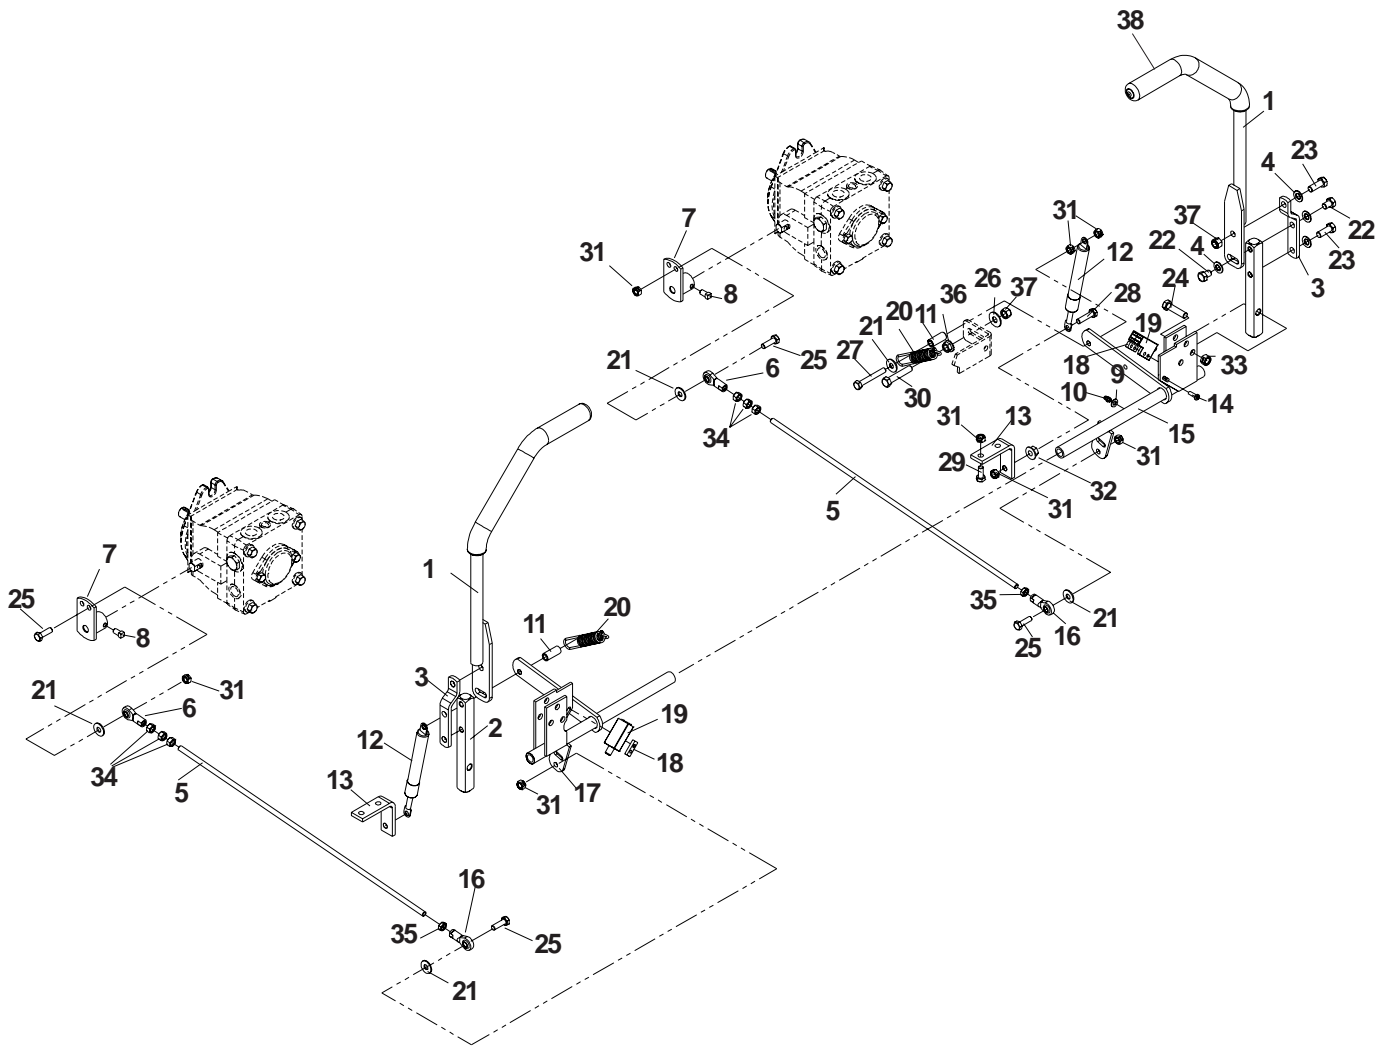

MOTION CONTROL

MOTION CONTROL

ITEM	PART NO.	QTY.	DESCRIPTION
1	539104190	2	Handle
2	539102809	2	Arm, control shaft
3	539106687	2	Control lever extension
4	539102593	8	Washer, 3/8, spring
5	539107837	2	Pump linkage bar
6	539102590	2	Ball end, right
7	539105732	2	Pump lever
8	539105079	2	Setscrew, 5/16-18 sq. x 5/8, cone pt.
9	539103547	2	Washer
10	539976998	2	Zerk
11	539104995	2	Spacer
12	539102720	2	Dampener
13	539106412	2	Bracket, L
14	539976952	4	Screw, #10-24 x 5/8
15	539104363	1	Control, left
16	539102591	2	Ball end, left
17	539104364	1	Control, right
18	539102678	2	Tapped plate
19	539106269	2	Switch
20	539103297	2	Detent spring, rev.
21	539990692	6	Washer, 5/16
22	539106776	4	Bolt, 3/8-16 x 1/2
23	539990563	4	Bolt, 3/8-16 x 1
24	539990655	6	Bolt, 3/8-16 x 1 1/2
25	539990209	4	Bolt, 5/16-18 x 1
26	539990517	2	Washer, 3/8
27	539991055	2	Bolt, 5/16-18 x 2 1/4, tap
28	539990627	2	Bolt, 5/16-18 x 1 1/4
29	539976934	4	Bolt, 5/16-18 x 3/4
30	539990588	2	Bolt, 3/8-16 x 2
31	539990184	14	Nut, 5/16-18, centerlock
32	539990585	2	Nut, 5/16-18, serrated washer
33	539990546	6	Nut, 3/8-16, centerlock
34	539990223	6	Nut, 5/16-24
35	539991073	2	Nut, 5/16-24, jam, LH
36	539990613	2	Nut, 3/8-16
37	539976979	4	Nut, 3/8-16, nyloc
38	539102592	2	Grip