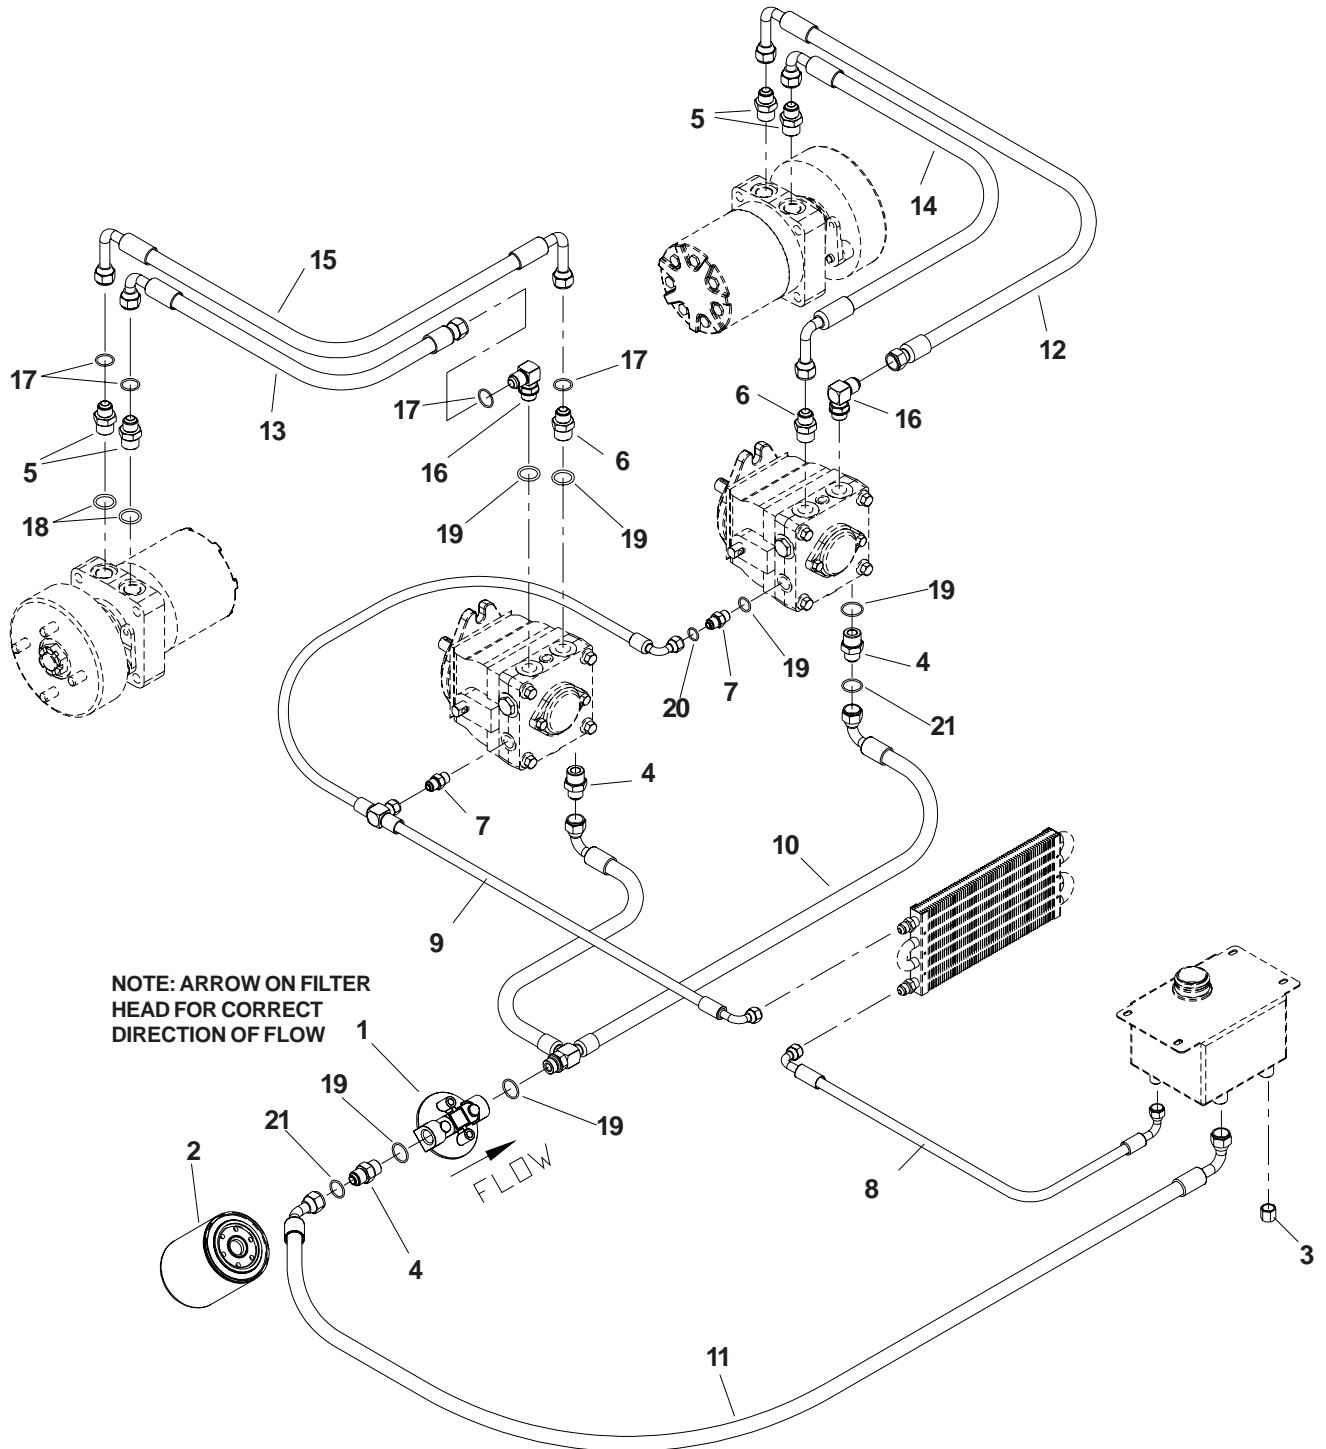

HYDRAULIC HOSES AND FITTINGS

HYDRAULIC HOSES AND FITTINGS

ITEM	PART NO.	QTY.	DESCRIPTION
1	539105892	1	Filter head
2	539105893	1	Filter
3	539105168	1	Cap nut, reservoir drain
4	539101237	3	Straight connector
5	539106357	4	Fitting, wheel motors
6	539106358	2	Fitting, pumps
7	539106359	2	Fitting, pumps (return side)
8	539106360	1	Hose, cooler-reservoir
9	539106361	1	Hose, T, pumps-cooler
10	539106362	1	Hose, T, filter, out-pumps
11	539106363	1	Hose, reservoir-filter, in
12	539106364	1	Hose, LL pump-LR mtr
13	539106365	1	Hose, RR pump-RF mtr
14	539106366	1	Hose, LR pump-LF mtr
15	539106367	1	Hose, RL pump-RR mtr
16	539106370	2	Fitting
17	539108983	8	`O' ring
18	539103114	4	`O' ring
19	539103116	6	`O' ring
20	539103118	2	`O' ring
21	539103119	3	`O' ring