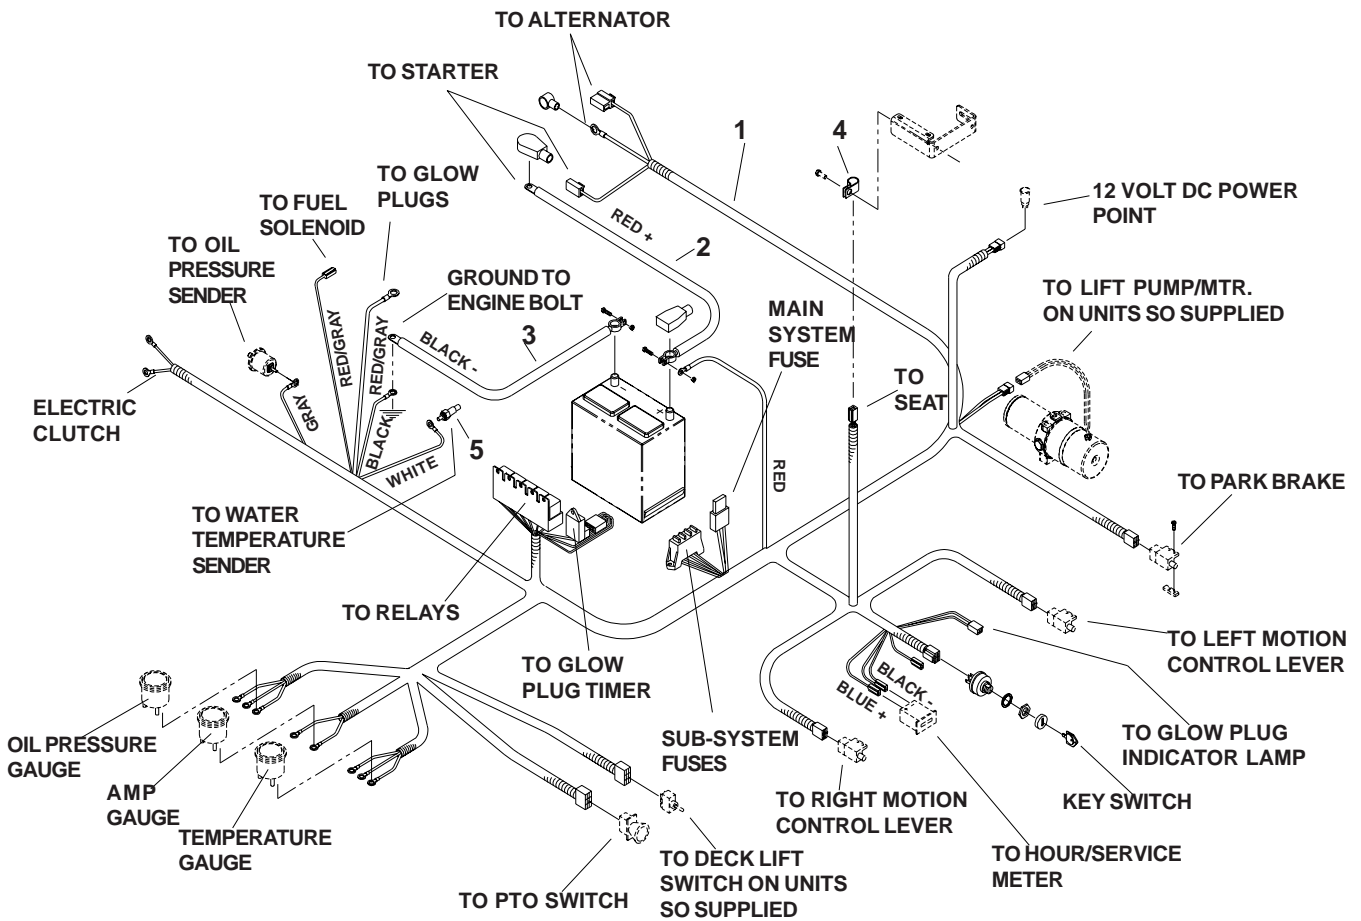

WIRE HARNESS

ITEM PART NO. QTY. DESCRIPTION

1	.....	539106390	.....	1	.....	Harness, engine, diesel
2	.....	539107941	.....	1	.....	Cable, positive
3	.....	539107942	.....	1	.....	Cable, negative
4	.....	539102685	.....	1	.....	Loom clip
5	.....	539106386	.....	1	.....	Sender, temperature