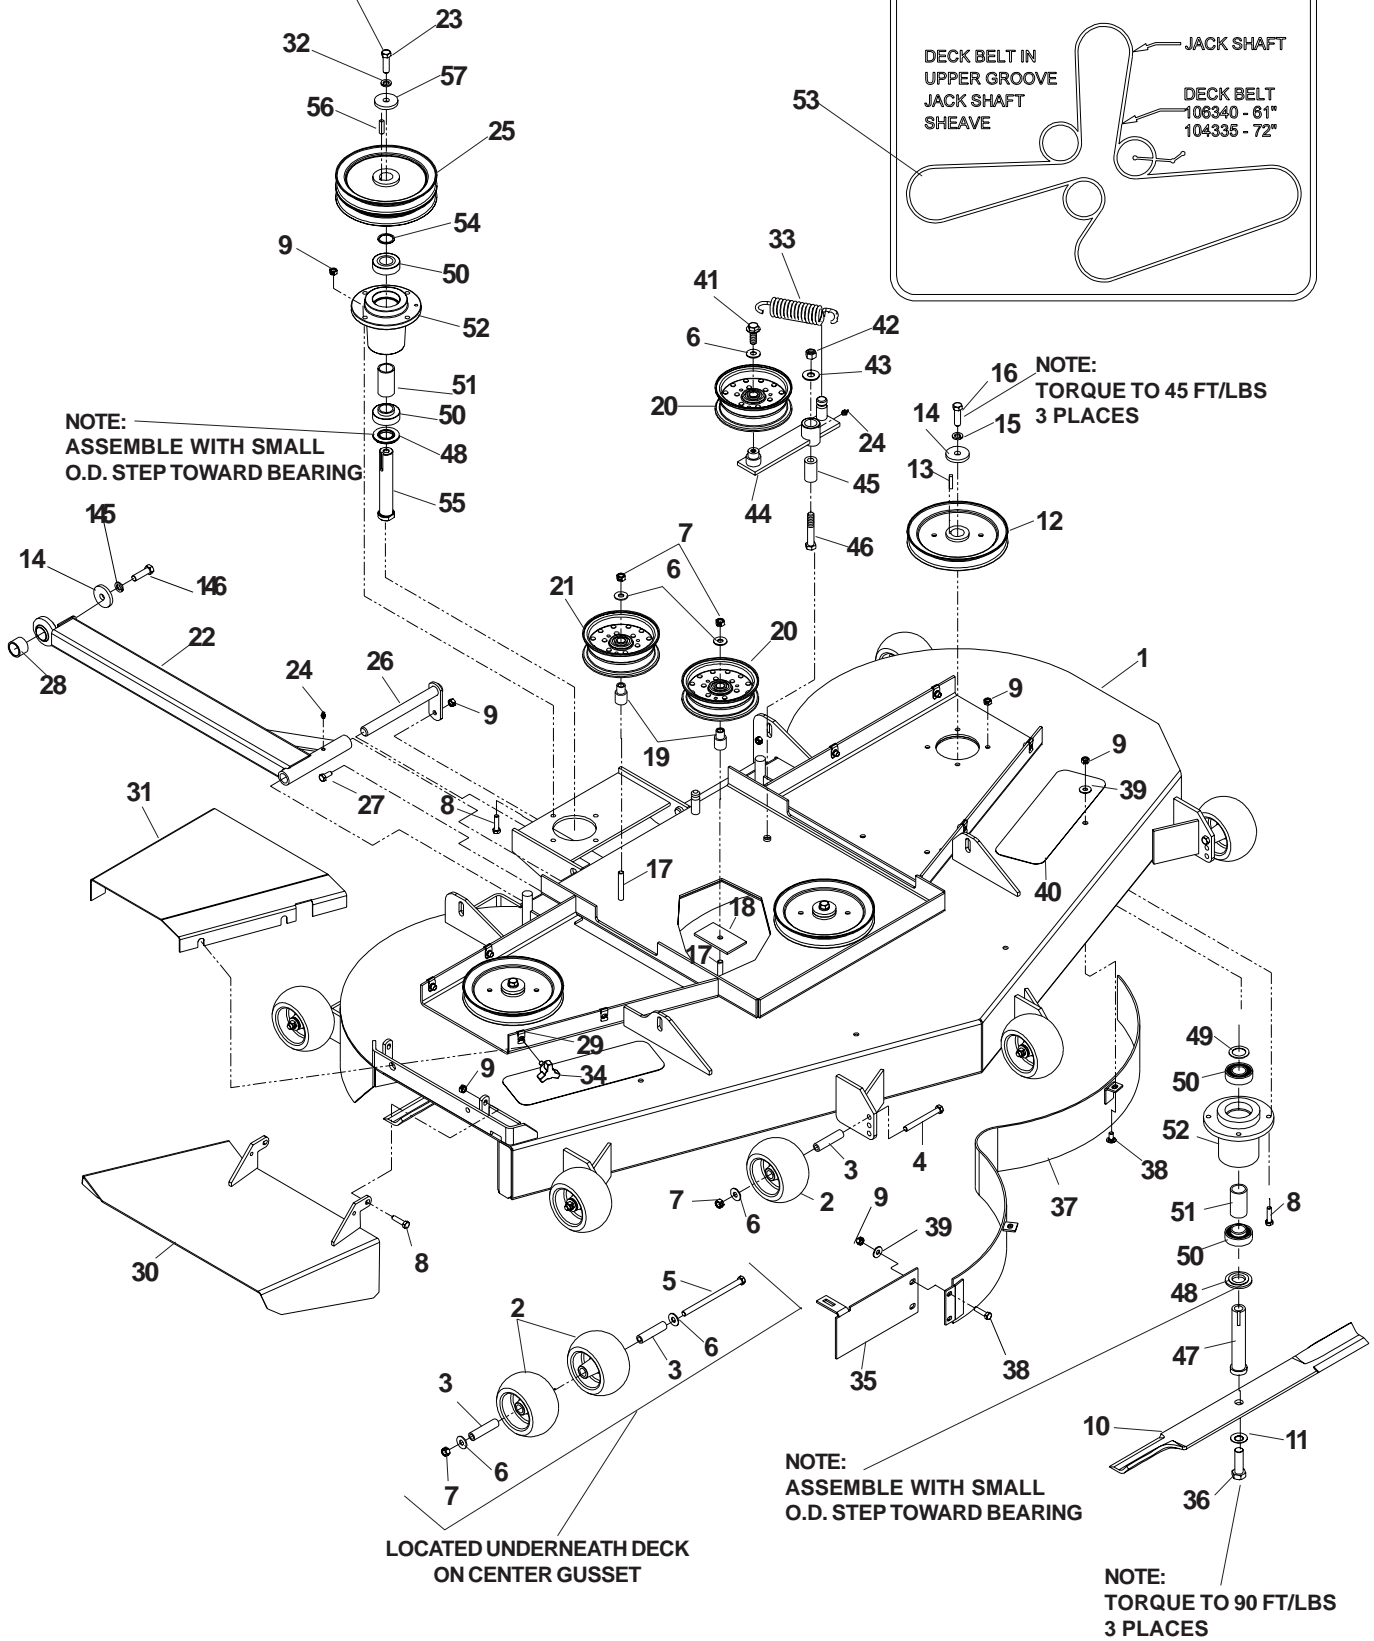

DECK ASSEMBLY

72 INCH

NOTE:
TORQUE TO 45 FT/LBS

DECK ASSEMBLY

72 INCH

ITEM	PART NO.	QTY.	DESCRIPTION	ITEM	PART NO.	QTY.	DESCRIPTION
1	539106218	1	72" Deck w/decals	31	539105564	1	Shield, belt, right
2	539102643	8	Anti-scalp roller		539105566	1	Shield, belt, left
3	539102698	8	Bushing				(Not shown)
4	539102754	6	Bolt, 3/8-16 x 3 1/2	32	539990247	1	Lockwasher, 7/16
5	539105422	1	Bolt, 3/8-16 x 6, Gd. 8	33	539105192	1	Spring
6	539990517	11	Washer, 3/8	34	539104411	8	Knob w/stud
7	539990546	9	Nut, 3/8-16, ... centerlock	35	539105615	1	Baffle, center
8	539990627	18	Bolt, 5/16-18 x 1 1/4	36	539105633	3	Bolt, 5/8-18 x 2, Gd. 8
9	539990184	25	Nut, 5/16-18, ... centerlock	37	539105614	1	Baffle, center curved
10	539105476	3	Blade, 25"	38	539990799	5	Bolt, 5/16-18 x 5/8, ... carriage
11	539105634	3	Washer, 5/8, spring	39	539990692	5	Washer, 5/16
12	539105485	3	Pulley	40	539977778	2	Pad, abrasive
13	539101995	3	Key, 1/4" sq. x 1 1/8"	41	539990582	1	Bolt, 3/8-16 x 1, ser.
14	539106504	5	Washer, heavy	42	539101331	1	Nut, 1/2-13, nyloc
15	539990247	5	Lockwasher, 7/16	43	539990550	1	Washer, 1/2
16	539100141	5	Bolt, 7/16-20 x 1 1/2	44	539103230	1	Idler arm
17	539101341	2	Bolt, 3/8-16 x 3	45	539103427	1	Bushing, pivot
18	539103303	2	Pad	46	539103433	1	Bolt, 1/2-13 x 3 1/4, ... Gd. 5
19	539103295	2	Bushing, idler	47	539105501	1	Spindle
20	539103257	1	Pulley, idler	48	539107272	2	Spacer, combo
21	539103258	2	Pulley, idler (tall)	49	539102244	1	Bushing, mach. 18 ga
22	539107750	1	Strut, right	50	539102677	4	Bearing
	539107751	1	Strut, left (Not shown)	51	539102676	2	Spacer
23	539100141	1	Bolt, 7/16-20 x 1 1/2	52	539104852	2	Housing
24	539976998	3	Zerk	53	539104335	1	72" Deck belt
25	539106346	1	Sheave	54	539102244	1	Bushing, mach., 18 ga
26	539105480	1	Pin	55	539103697	1	Spindle
	539102619	1	Pin, pivot (Not shown)	56	539101995	1	Key, 1/4" sq. x 1 1/8"
27	539976934	2	Bolt, 5/16-18 x 3/4	57	539106504	1	Washer, heavy
28	539106401	1	Spacer, strut				
29	539104763	8	"U" clip				
30	539108270	1	Chute, discharge