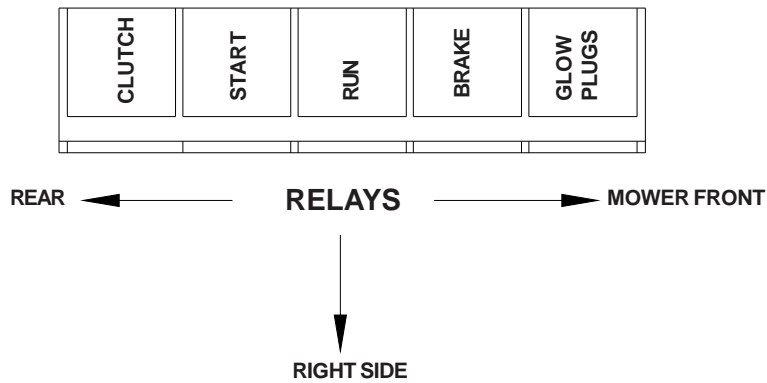

WIRE HARNESS

ITEM PART NO. QTY. DESCRIPTION

1	539106390	1	Harness, engine, diesel
2	539107941	1	Cable, positive
3	539107942	1	Cable, negative
4	539102685	1	Loom clip
5	539106386	1	Sender, temperature

**DECK LIFT SWITCH
VIEWED FROM TERMINAL SIDE**

DECK LIFT SWITCH

DOUBLE GREEN
TO FRONT

MOWER FRONT
→

WIRE HARNESS

GAUGE WIRING VIEWED FROM TERMINAL SIDE

WIRING SCHEMATIC

WIRING SCHEMATIC

For Husqvarna Parts Call 606-678-9623 or 606-561-4983