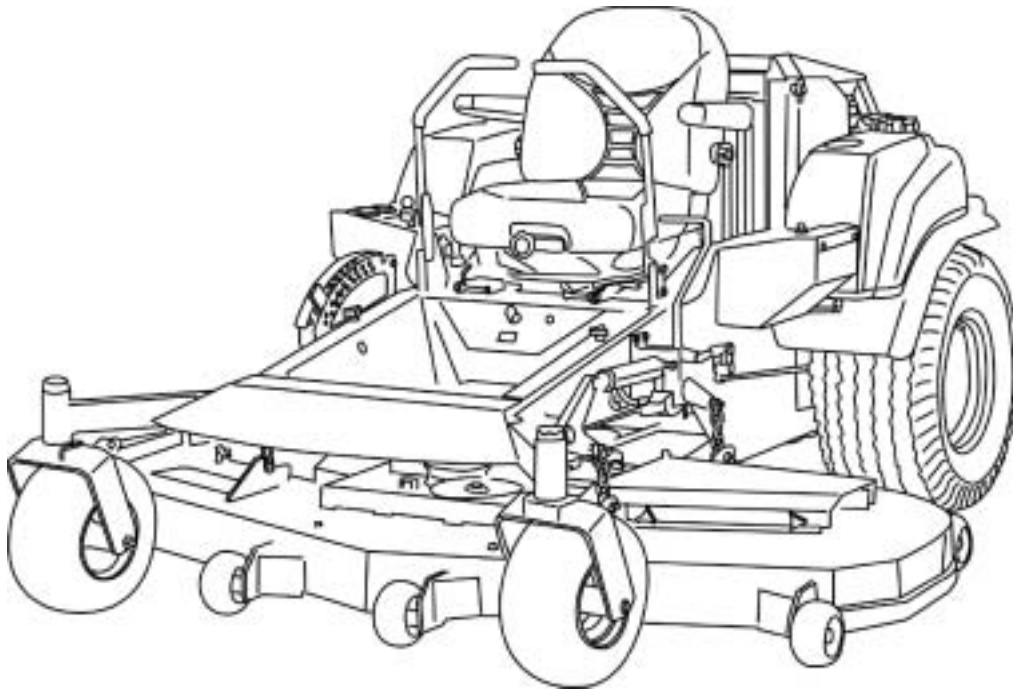

For Husqvarna Parts Call 606-678-9623 or 606-561-4983

Parts Manual

Models:

968999214 / BZ6134D

968999216 / BZ7234D

968999218 / BZ6127D

MANUAL NO. 539106393 REV. 01 (06/10/03)

www.mymowerparts.com