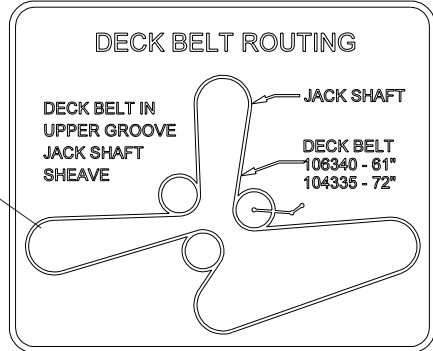

DECK ASSEMBLY

72 INCH

NOTE:
TORQUE TO 45 FT/LBS

DECK ASSEMBLY

72 INCH

ITEM	PART NO.	QTY.	DESCRIPTION	ITEM	PART NO.	QTY.	DESCRIPTION
1	539106218	1	72" Deck w/decals	31	539105564	1	Shield, belt, right
2	539102643	8	Anti-scalp roller		539105566	1	Shield, belt, left
3	539102698	8	Bushing				(Not shown)
4	539102754	6	Bolt, 3/8-16 x 3 1/2	32	539990247	1	Lockwasher, 7/16
5	539105422	1	Bolt, 3/8-16 x 6, Gd. 8	33	539105192	1	Spring
6	539990517	11	Washer, 3/8	34	539104411	8	Knob w/stud
7	539990546	9	Nut, 3/8-16, ... centerlock	35	539105615	1	Baffle, center
8	539990627	18	Bolt, 5/16-18 x 1 1/4	36	539105633	3	Bolt, 5/8-18 x 2, Gd. 8
9	539990184	25	Nut, 5/16-18, ... centerlock	37	539105614	1	Baffle, center curved
10	539105476	3	Blade, 25"	38	539990799	5	Bolt, 5/16-18 x 5/8, ... carriage
11	539105634	3	Washer, 5/8, spring	39	539990692	5	Washer, 5/16
12	539105485	3	Pulley	40	539977778	2	Pad, abrasive
13	539101995	3	Key, 1/4" sq. x 1 1/8"	41	539990582	1	Bolt, 3/8-16 x 1, ser.
14	539106504	5	Washer, heavy	42	539101331	1	Nut, 1/2-13, nyloc
15	539990247	5	Lockwasher, 7/16	43	539990550	1	Washer, 1/2
16	539100141	5	Bolt, 7/16-20 x 1 1/2	44	539103230	1	Idler arm
17	539101341	2	Bolt, 3/8-16 x 3	45	539103427	1	Bushing, pivot
18	539103303	2	Pad	46	539103433	1	Bolt, 1/2-13 x 3 1/4, ... Gd. 5
19	539103295	2	Bushing, idler	47	539105501	1	Spindle
20	539103257	1	Pulley, idler	48	539107272	2	Spacer, combo
21	539103258	2	Pulley, idler (tall)	49	539102244	1	Bushing, mach. 18 ga
22	539107750	1	Strut, right	50	539102677	4	Bearing
	539107751	1	Strut, left (Not shown)	51	539102676	2	Spacer
23	539100141	1	Bolt, 7/16-20 x 1 1/2	52	539104852	2	Housing
24	539976998	3	Zerk	53	539104335	1	72" Deck belt
25	539106346	1	Sheave	54	539102244	1	Bushing, mach., 18 ga
26	539105480	1	Pin	55	539103697	1	Spindle
	539102619	1	Pin, pivot (Not shown)	56	539101995	1	Key, 1/4" sq. x 1 1/8"
27	539976934	2	Bolt, 5/16-18 x 3/4	57	539106504	1	Washer, heavy
28	539106401	1	Spacer, strut				
29	539104763	8	"U" clip				
30	539108270	1	Chute, discharge