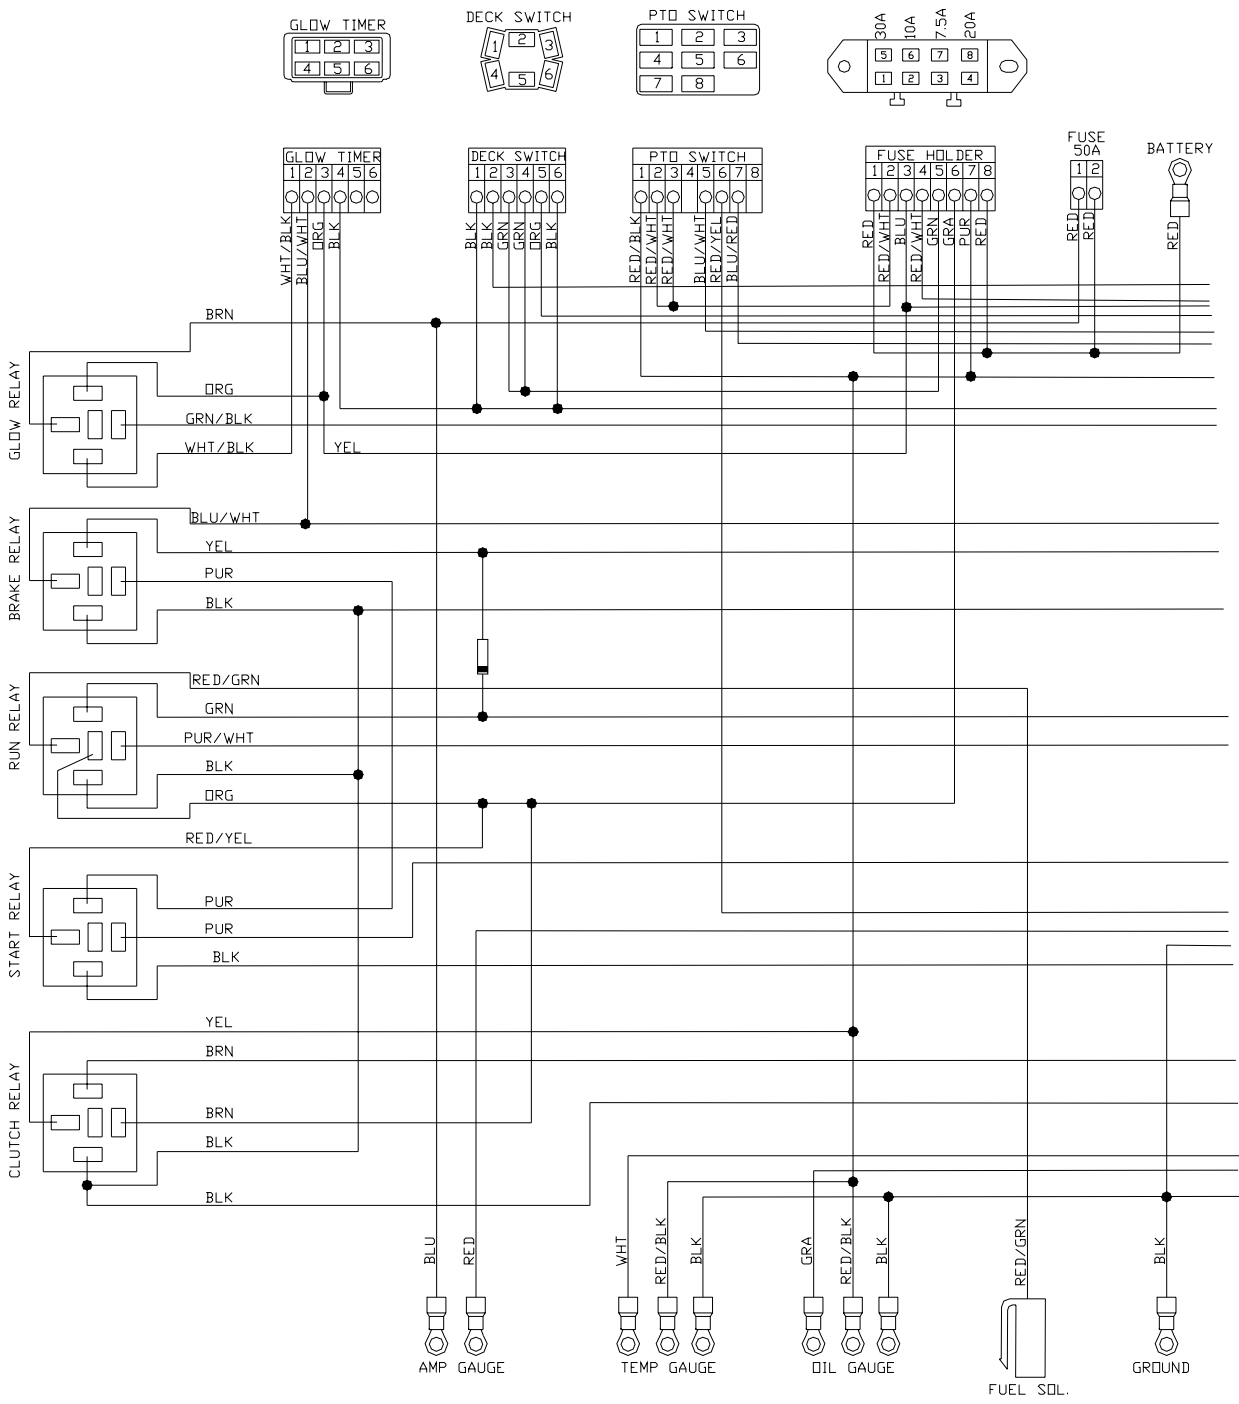

DECALS

DECALS

ITEM	PART NO.	QTY.	DESCRIPTION
1	539913010	1	Decal, CPSC
2	539105746	1	Decal, Euro servering
3	539108335	1	Decal, Belt routing
4	539104790	2	Decal, Husqvarna
5	539105744	1	Decal, Euro danger, belt drives
6	539105232	1	Decal, Anti-scalp
7	539105803	1	Decal, crown
8	539105745	1	Decal, Euro battery warning
9	539101881	1	Decal, Prop 65
10	539103333	2	Decal, Motion control
11	539105785	1	Decal, Euro warning
12	539105743	2	Decal, Euro no step
13	539108121	1	Decal, Front Console
14	539105301	1	Decal, Mobil
15	539105334	1	Decal, Fuel valve
16	539104899	1	Decal, Height indication
17	539104898	1	Decal, Height indication
18	539106248	1	Decal, BZ6134D
19	539106250	1	Decal, BZ7234D
20	539106252	1	Decal, BZ6127D
21	539108124	1	Decal, Service
22	539108122	1	Decal, Right Console
23	539108123	1	Decal, 12V DC
24	539108262	1	Decal, 34 Turbo, left
	539108264	1	Decal, 27 Diesel, left
25	539108263	1	Decal, 34 Turbo, right
	539108265	1	Decal, 27 Diesel, right
26	539108497	1	Decal, HOT
	539100128	1	Decal, engine exhaust (Not shown)

WIRE HARNESS

ITEM PART NO. QTY. DESCRIPTION

1	539106390	1	Harness, engine, diesel
2	539107941	1	Cable, positive
3	539107942	1	Cable, negative
4	539102685	1	Loom clip
5	539106386	1	Sender, temperature

**DECK LIFT SWITCH
VIEWED FROM TERMINAL SIDE**

DECK LIFT SWITCH

DOUBLE GREEN
TO FRONT

MOWER FRONT
→

WIRE HARNESS

GAUGE WIRING VIEWED FROM TERMINAL SIDE

WIRING SCHEMATIC

WIRING SCHEMATIC

For Husqvarna Parts Call 606-678-9623 or 606-561-4983