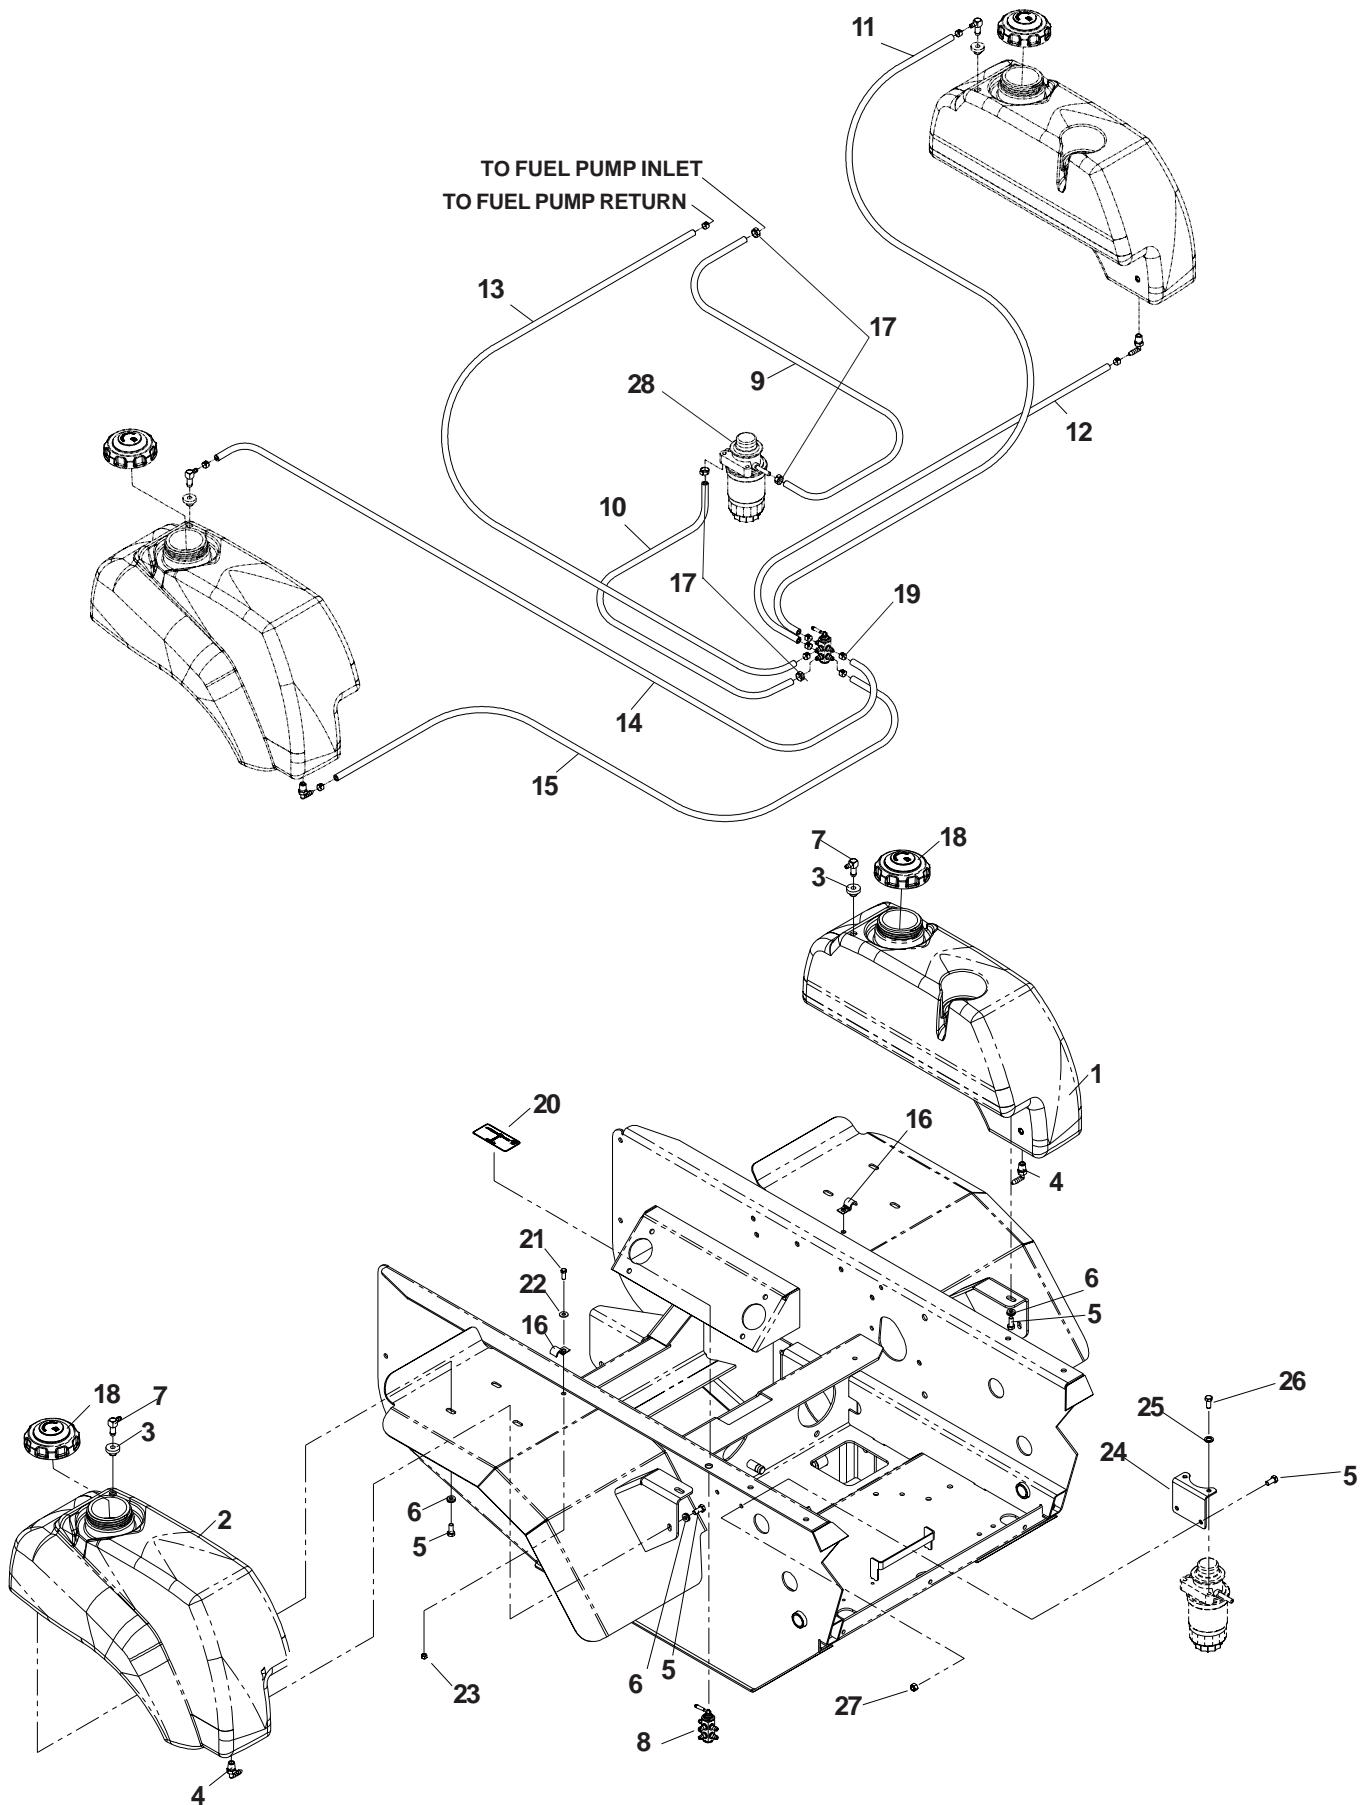

FUEL GROUP

FUEL GROUP

ITEM	PART NO.	QTY.	DESCRIPTION
1	539105329	1	Fuel tank, left
2	539105330	1	Fuel tank, right
3	539105245	2	Grommet, rubber
4	539102650	2	Hose barb, 90°
5	539976934	10	Bolt, 5/16-18 x 3/4
6	539101704	10	Washer, 5/16, sealing
7	539105244	2	Elbow
8	539105331	1	Valve, fuel
9	539108206	1	Fuel line (38")
10	539108207	1	Fuel line (35")
11	539108208	1	Fuel line (79")
12	539108209	1	Fuel line (57")
13	539108210	1	Fuel line (54")
14	539108211	1	Fuel line (34")
15	539108212	1	Fuel line (13")
16	539107863	2	Clip
17	539105529	4	Clamp
18	539106330	2	Cap, diesel fuel
19	539912222	10	Hose clamp
20	539105334	1	Decal, fuel valve
21	539990580	2	Bolt, 1/4-20 x 3/4
22	539990598	2	Washer, 1/4
23	539976978	2	Nut, 1/4-20, nyloc
24	539107840	1	Mounting bracket
25	539990187	2	Lockwasher, 5/16
26	539300600	2	Bolt, M8-1.25 x 20
27	539990717	2	Nut, 5/16-18, nyloc
28	539106369	1	Fuel filter/pump assembly
	539108448	1	Fuel filter element