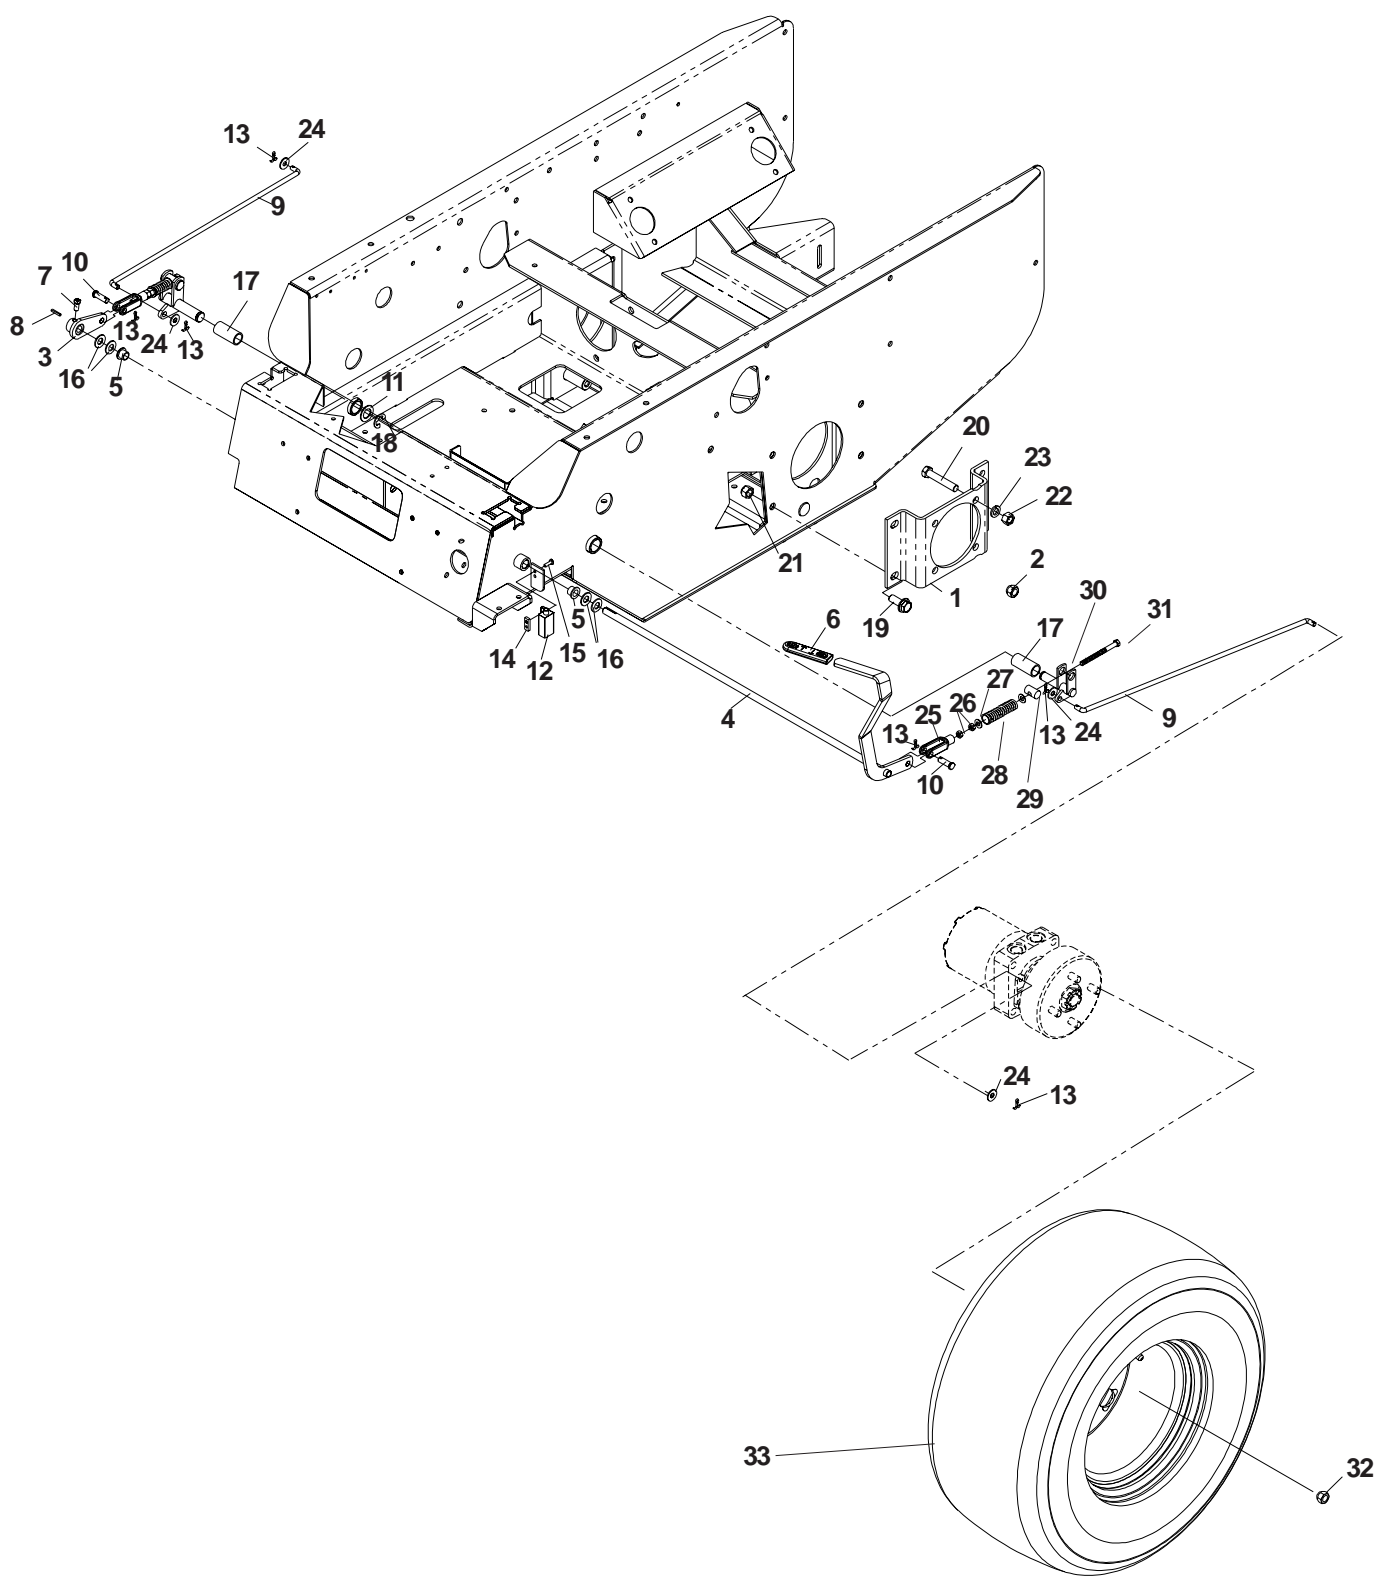

BRAKE GROUP

BRAKE GROUP

ITEM	PART NO.	QTY.	DESCRIPTION
1	539104327	2	Standoff, wheel motor
2	539101173	8	Nut, 1/2, lug
3	539106523	1	Brake arm
4	539106526	1	Brake lever
5	539102519	2	Bushing, bronze
6	539105036	1	Grip, park brake
7	539102717	1	Setscrew, 5/16-18 sq. x 5/8
8	539106528	1	Key, 1/8 sq. x 7/8
9	539107838	2	Brake linkage bar
10	539977703	2	Pin, clevis
11	539991050	2	Bushing, machine, 3/4
12	539106269	1	Switch
13	539990365	6	Pin, cotter
14	539102678	1	Plate, tapped
15	539976952	2	Screw, #10-24 x 5/8
16	539102843	4	Washer, 7/16, spring
17	539105044	2	Bearing, bronze
18	539102454	2	E-ring, 3/4
19	539990622	8	Bolt, 1/2-13 x 1 1/4, serrated washer
20	539101332	8	Bolt, 1/2-13 x 2 3/4
21	539101331	8	Nut, 1/2-13, nyloc
22	539990258	8	Nut, 1/2-13
23	539990254	8	Lockwasher, 1/2
24	539990692	4	Washer, 5/16
25	539977465	1	Yoke
26	539990155	2	Nut, 3/8-24
27	539990122	2	Washer 3/8
28	539104986	1	Spring
29	539102821	1	Pin, trunion
30	539105040	1	Bellcrank
31	539104984	1	Bolt, 3/8-24 x 4 1/2, special
32	539101173	8	Nut, 1/2, lug
33	539107713	2	Tire, rear, assembly
	539107715	1	Tire
	539105487	1	Rim
	539912234	1	Air valve
	539976856	6	Wire tie
			(Not shown)