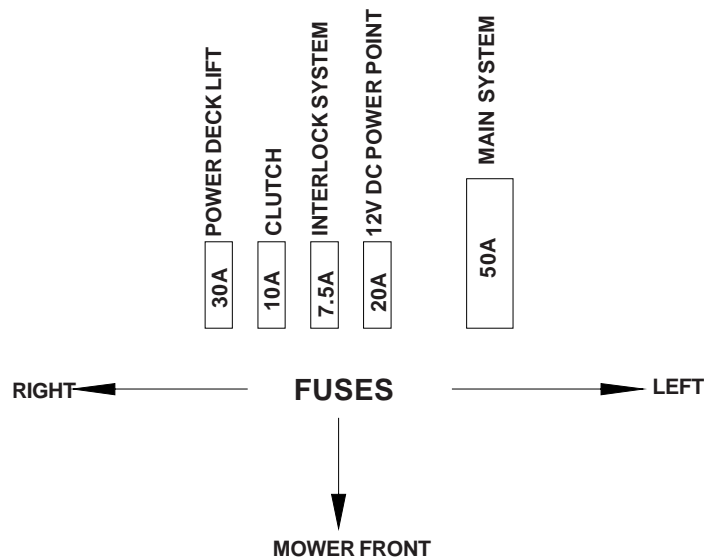

WIRE HARNESS

ITEM PART NO. QTY. DESCRIPTION

1	539106390	1	Harness, engine, diesel
2	539107941	1	Cable, positive
3	539107942	1	Cable, negative
4	539102685	1	Loom clip
5	539106386	1	Sender, temperature

**DECK LIFT SWITCH
VIEWED FROM TERMINAL SIDE**

DECK LIFT SWITCH

DOUBLE GREEN
TO FRONT

MOWER FRONT
→

WIRE HARNESS

GAUGE WIRING VIEWED FROM TERMINAL SIDE

WIRING SCHEMATIC

WIRING SCHEMATIC

For Husqvarna Parts Call 606-678-9623 or 606-561-4983