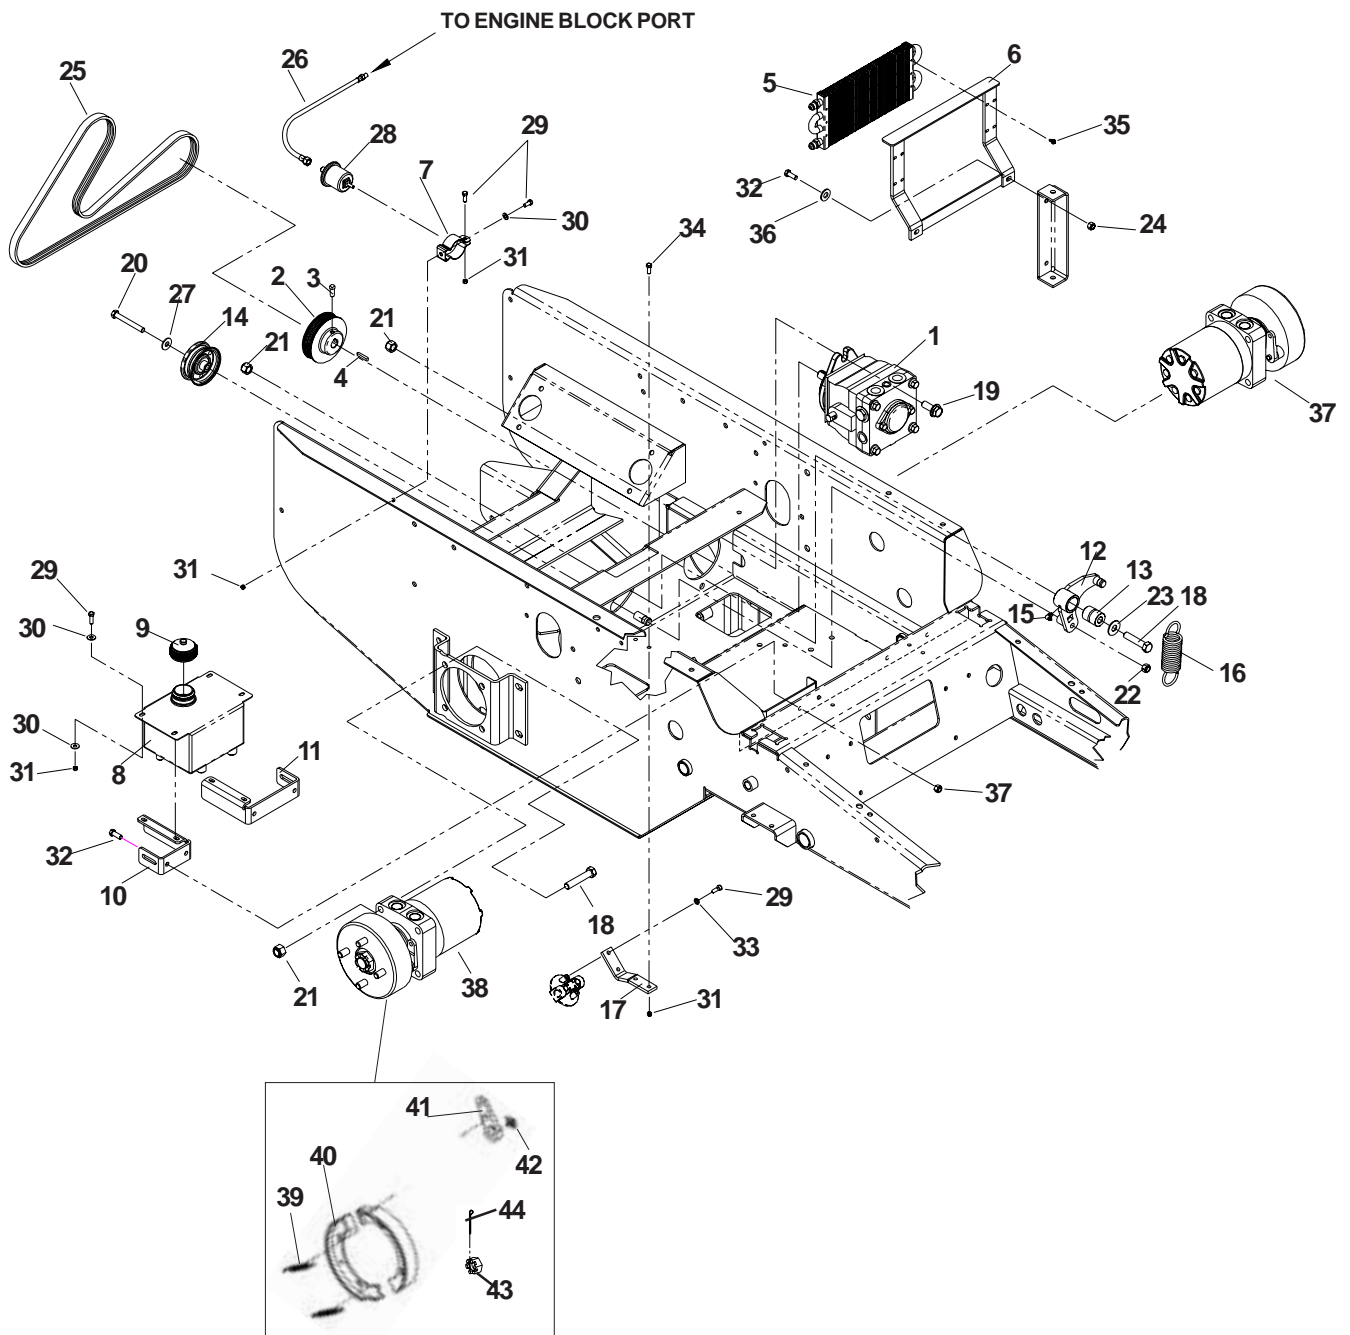

HYDRAULIC ASSEMBLY

HYDRAULIC ASSEMBLY

ITEM	PART NO.	QTY.	DESCRIPTION
1	539106333	2	Pump
2	539106334	2	Sheave, pump
3	539102749	4	Setscrew, 5/16-18 x 3/4
4	539109178	2	Key, metric
5	539106356	1	Cooler
6	539107810	1	Mount, cooler
7	539107844	1	Clamp, oil sender
8	539105891	1	Reservoir
9	539101202	1	Oil cap
10	539105026	1	Tank mount, right
11	539105027	1	Tank, mount, left
12	539106425	1	Arm
13	539106417	1	Bushing
14	539919078	1	Pulley, idler
15	539912758	1	Zerk
16	539102666	1	Spring
17	539106290	1	Mount, filter
18	539108346	9	Bolt, 1/2-13 x 2 1/2
19	539990622	4	Bolt, 1/2-13 x 1 1/4, serrated head
20	539101341	1	Bolt, 3/8-16 x 3
21	539101331	13	Nut, 1/2-13, nyloc
22	539976979	3	Nut, 3/8-16, nyloc
23	539990550	1	Washer, 1/2
24	539990717	6	Nut, 5/16-18, nyloc
25	539106341	1	Belt, pump
26	539108053	1	Hose
27	539990122	1	Washer, 3/8, SAE
28	539106382	1	Sender, oil pressure
29	539990580	8	Bolt, 1/4-20 x 3/4
30	539990598	9	Washer, 1/4
31	539976978	8	Nut, 1/4-20, nyloc
32	539990209	6	Bolt, 5/16-18 x 1
33	539990052	2	Lockwasher, 1/4
34	539990548	2	Bolt, 1/4-20 x 1
35	539106289	4	Screw, #10 x 5/8, tapping
36	539990692	2	Washer, 5/16
37	539106266	1	Wheel motor, left
38	539106267	1	Wheel motor, right
39	539108523	2	Return spring
40	539108524	2	Shoe assembly
41	539108525	1	Lever
42	539108526	1	Clip
43	539105277	2	Castle nut
44	539990297	2	Cotter pin