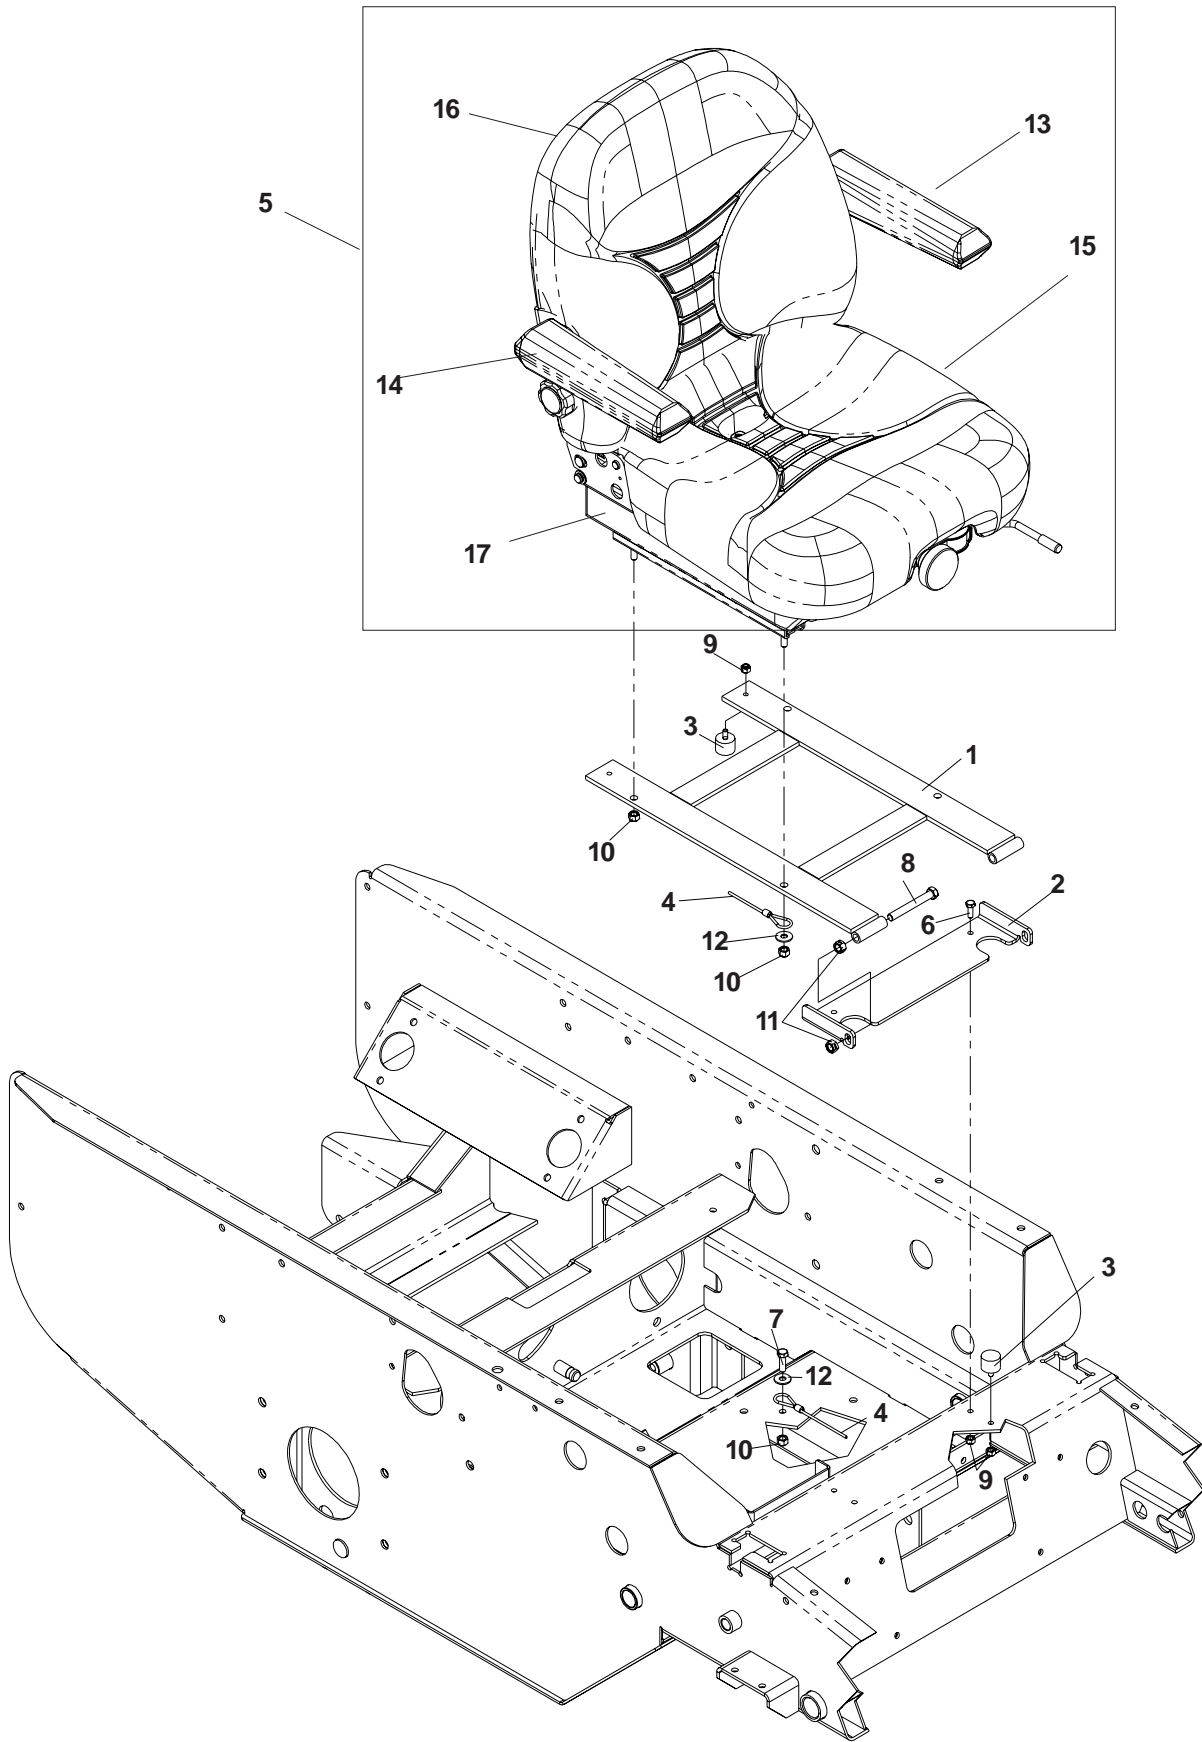

SEAT ASSEMBLY

SEAT ASSEMBLY

ITEM	PART NO.	QTY.	DESCRIPTION
1	539108360	1	Seat mount
2	539105038	1	Bracket w/decal, seat
3	539105039	4	Stud plate mount
4	539103247	2	Seat lanyard
5	539107859	1	Seat suspension
6	539990580	2	Bolt, 1/4-20 x 3/4
7	539990209	2	Bolt, 5/16-18 x 1
8	539101341	2	Bolt, 3/8-16 x 3
9	539976978	6	Nut, 1/4-20, nyloc
10	539990717	6	Nut, 5/16-18, nyloc
11	539990546	4	Nut, 3/8-16, centerlock
12	539990692	4	Washer, 5/16
13	539108716	1	Armrest kit, left
14	539108717	1	Armrest kit, right
15	539108718	1	Seat cushion kit
16	539108719	1	Back cushion kit
17	539108720	1	Slide kit, seat adjustment
	539108745	1	Switch-snap mount kit (Not shown)