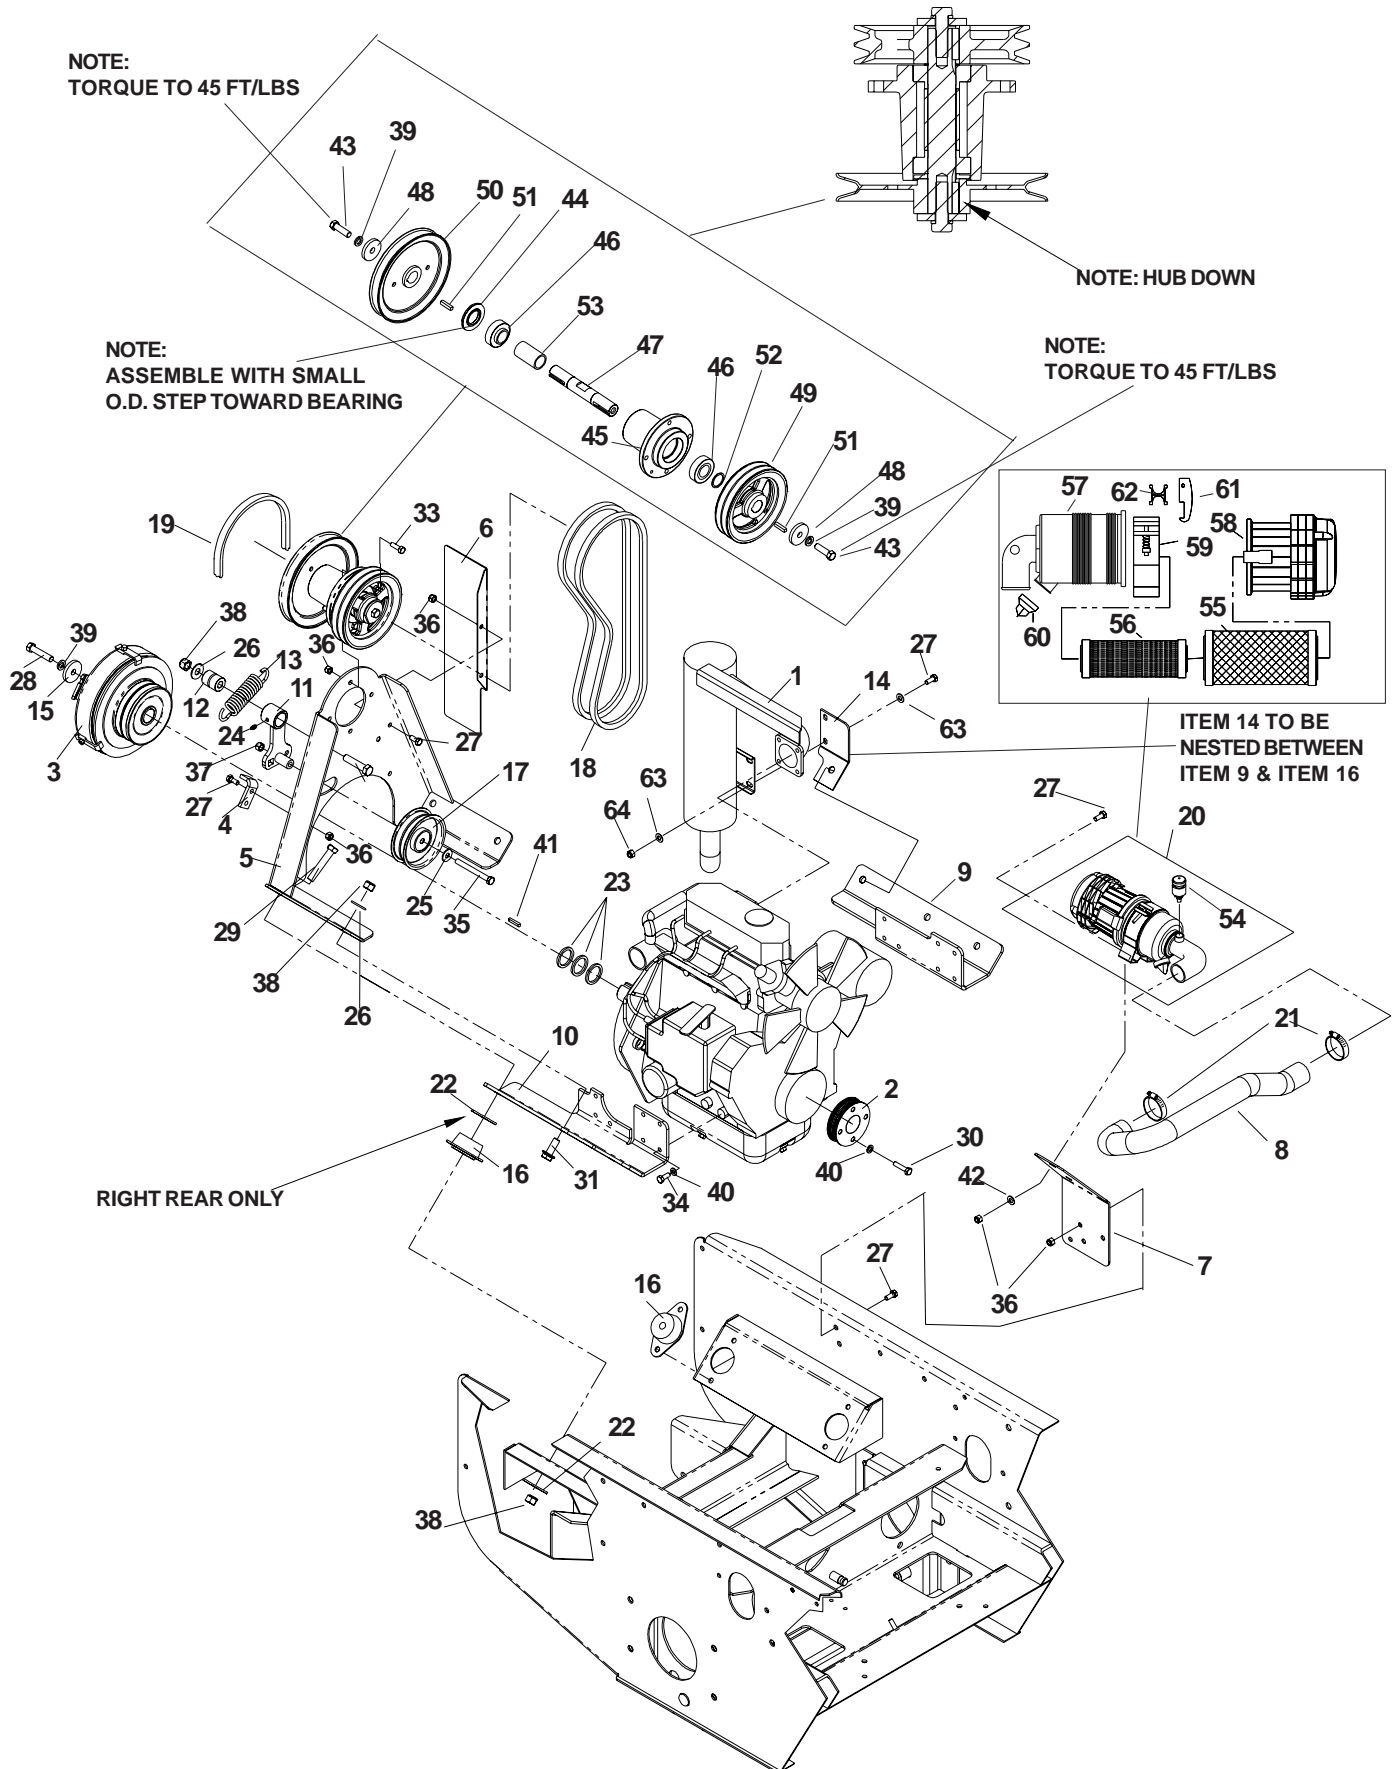

ENGINE ASSEMBLY

27 H.P.

ENGINE ASSEMBLY

27 H.P.

ITEM	PART NO.	QTY.	DESCRIPTION	ITEM	PART NO.	QTY.	DESCRIPTION
1	539107948	1	Muffler	32	539108346	1	Bolt, 1/2-13 x 2 1/2
2	539106335	1	Sheave, engine	33	539990209	4	Bolt, 5/16-18 x 1
3	539106329	1	Clutch	34	539300600	13	Bolt, M8 x 1.25 x 20
4	539108054	1	Restraint	35	539108271	1	Bolt, 3/8-16 x 3 1/2
5	539106306	1	Jack mount	36	539990717	10	Nut, 5/16-18, nyloc
6	539107864	1	Shield, heat	37	539976979	1	Nut, 3/8-16, nyloc
7	539107841	1	Bracket, air filter	38	539101331	7	Nut, 1/2-13, nyloc
8	539107860	1	Air filter hose	39	539990247	3	Lockwasher, 7/16
9	539107861	1	Engine mount, left	40	539990187	17	Lockwasher, 5/16
10	539107862	1	Engine mount, right	41	539100152	1	Key, 1/4 sq. x 1 7/8
11	539106422	1	Arm	42	539990692	2	Washer, 5/16
12	539106417	1	Bushing	43	539100141	2	Bolt, 7/16-20 x 1 1/2
13	539103256	1	Spring	44	539107272	1	Combo spacer
14	539108200	1	Muffler mount	45	539104852	1	Housing
15	539106504	1	Washer, heavy	46	539102677	2	Bearing
16	539106291	4	Isolator mount, engine	47	539106344	1	Spindle
17	539107994	1	Idler	48	539106504	2	Washer, heavy
18	539106338	1	Belt, primary (matched set only)	49	539106347	1	Sheave
19	539106339	1	Belt, mule	50	539105485	1	Pulley
20	539106376	1	Air filter assembly	51	539101995	2	Key, 1/4" sq. x 1 1/8"
21	539106384	2	Clamp	52	539102244	1	Machine bushing, 18 ga
22	539104959	5	Isolator washer	53	539102676	1	Spacer
23	539108052	3	Bushing, machine, 1 1/8 x 10 ga.	54	539106375	1	Indicator, air filter
24	539976998	1	Zerk	55	539106313	1	Air filter
25	539990122	1	Washer, 3/8, SAE	56	539106377	1	Safety element
26	539990550	5	Washer, 1/2	57	539108470	1	Body, 90°
27	539976934	10	Bolt, 5/16-18 x 3/4	58	539108473	1	Precleaner assembly
28	539991120	1	Bolt, 7/16-20 x 2 1/2	59	539108474	1	Mounting bracket
29	539101332	4	Bolt, 1/2-13 x 2 3/4	60	539108472	1	S-drain
30	539977692	4	Bolt, M8-1.25 x 35	61	539108475	2	Clamp
31	539990622	2	Bolt, 1/2-13 x 1 1/4, serrated head	62	539108476	2	Hinge
					539106327	1	Stub shaft (Not shown)
				63	539102593	4	Washer, 3/8, spring
				64	539990585	2	Nut, 5/16-18
					539109177	1	Manifold gasket (Not Shown)