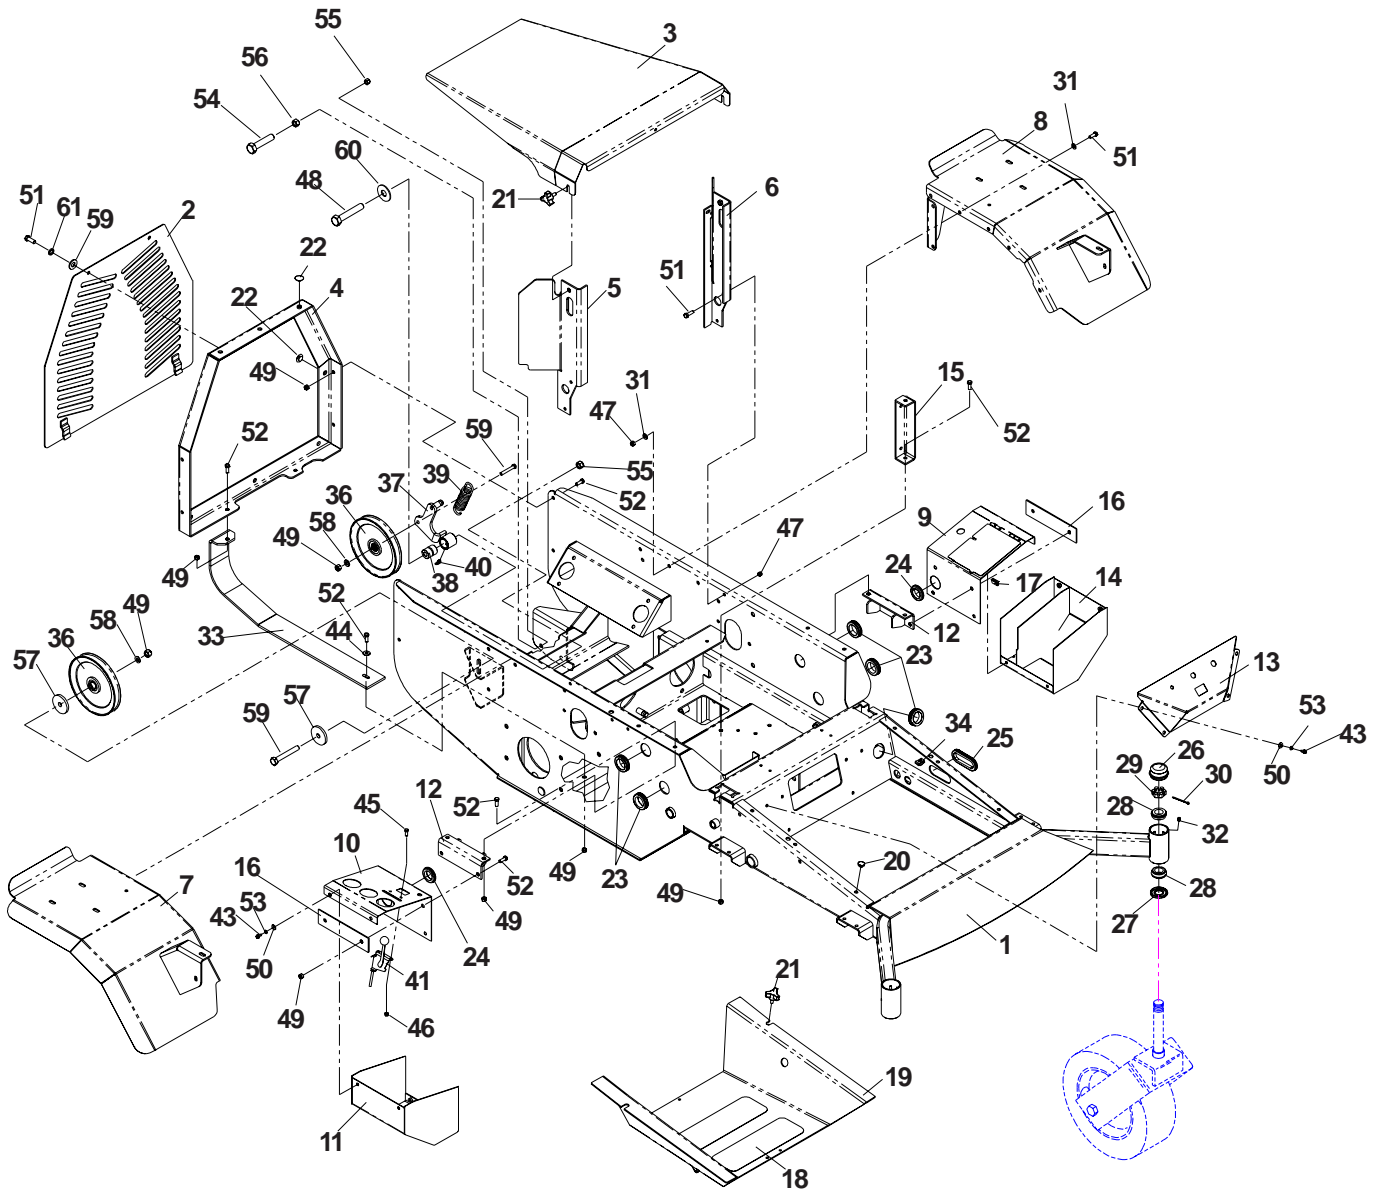

MAIN FRAME ASSEMBLY

MAIN FRAME ASSEMBLY

ITEM	PART NO.	QTY.	DESCRIPTION	ITEM	PART NO.	QTY.	DESCRIPTION
1	539106205	1	Frame w/decals	36	539106348	2	Idler
2	539108362	1	Panel, back, w/decals	37	539106418	1	Arm
3	539107853	1	Hood	38	539106417	1	Bushing
4	539107847	1	Frame, rear	39	539103256	1	Spring
5	539106405	1	Support, right	40	539976998	1	Zerk
6	539106406	1	Support, left	41	539102732	1	Cable, throttle
7	539107205	1	Fender, right	43	539990362	12	Screw, 1/4-20 x 5/8, self-tapping
8	539107206	1	Fender, left	44	539990517	2	Washer, 3/8
9	539107781	1	Panel, top left	45	539990411	2	Bolt, #10-24 x 1/2
10	539107778	1	Console, top	46	539976977	2	Nut, #10-24, nyloc
11	539107776	1	Console, bottom	47	539990717	18	Nut, 5/16-18, nyloc
12	539107788	2	Bracket, angle	48	539108346	1	Bolt, 1/2-20 x 2 1/2
13	539107669	1	Console	49	539976979	20	Nut, 3/8-16, nyloc
14	539107791	1	Console, bottom	50	539990598	12	Washer, 1/4
15	539108055	2	Support	51	539990209	20	Bolt, 5/16-18 x 1
16	539107867	2	Stiffener	52	539990563	18	Bolt, 3/8-16 x 1
17	539107232	2	Latch, magnetic	53	539990052	12	Lockwasher, 1/4
18	539977778	3	Pad, abrasive	54	539107026	1	Bolt, 1/2-20 x 2, Gr.8,
19	539104721	1	Pan, floor	55	539101331	2	Nut, 1/2-20, nyloc,
20	539102587	6	Stop, rubber	56	539990258	1	Nut, 1/2-20,
21	539104411	4	Knob w/stud	57	539106504	2	Washer, heavy
22	539107858	11	Grommet, bumper	58	539990122	2	Washer, 3/8
23	539103684	7	Grommet	59	539990692	2	Washer, 5/16
24	539107656	2	Grommet	60	539990550	1	Washer, 1/2
25	539107210	1	Grommet	61	539990187	2	Lockwasher, 5/16
26	539102535	2	Cap, grease		539976856	6	Wire tie (Not shown)
27	539102851	2	Seal				
28	539102543	4	Bearing				
29	539102852	2	Nut, 1-14, slotted jam				
30	539102889	2	Pin, cotter, 1/8 x 2				
31	539990188	28	Washer, 5/16, SAE				
32	539101474	2	Zerk				
33	539106300	2	Plate, skid				
34	539104763	2	`U' clip				