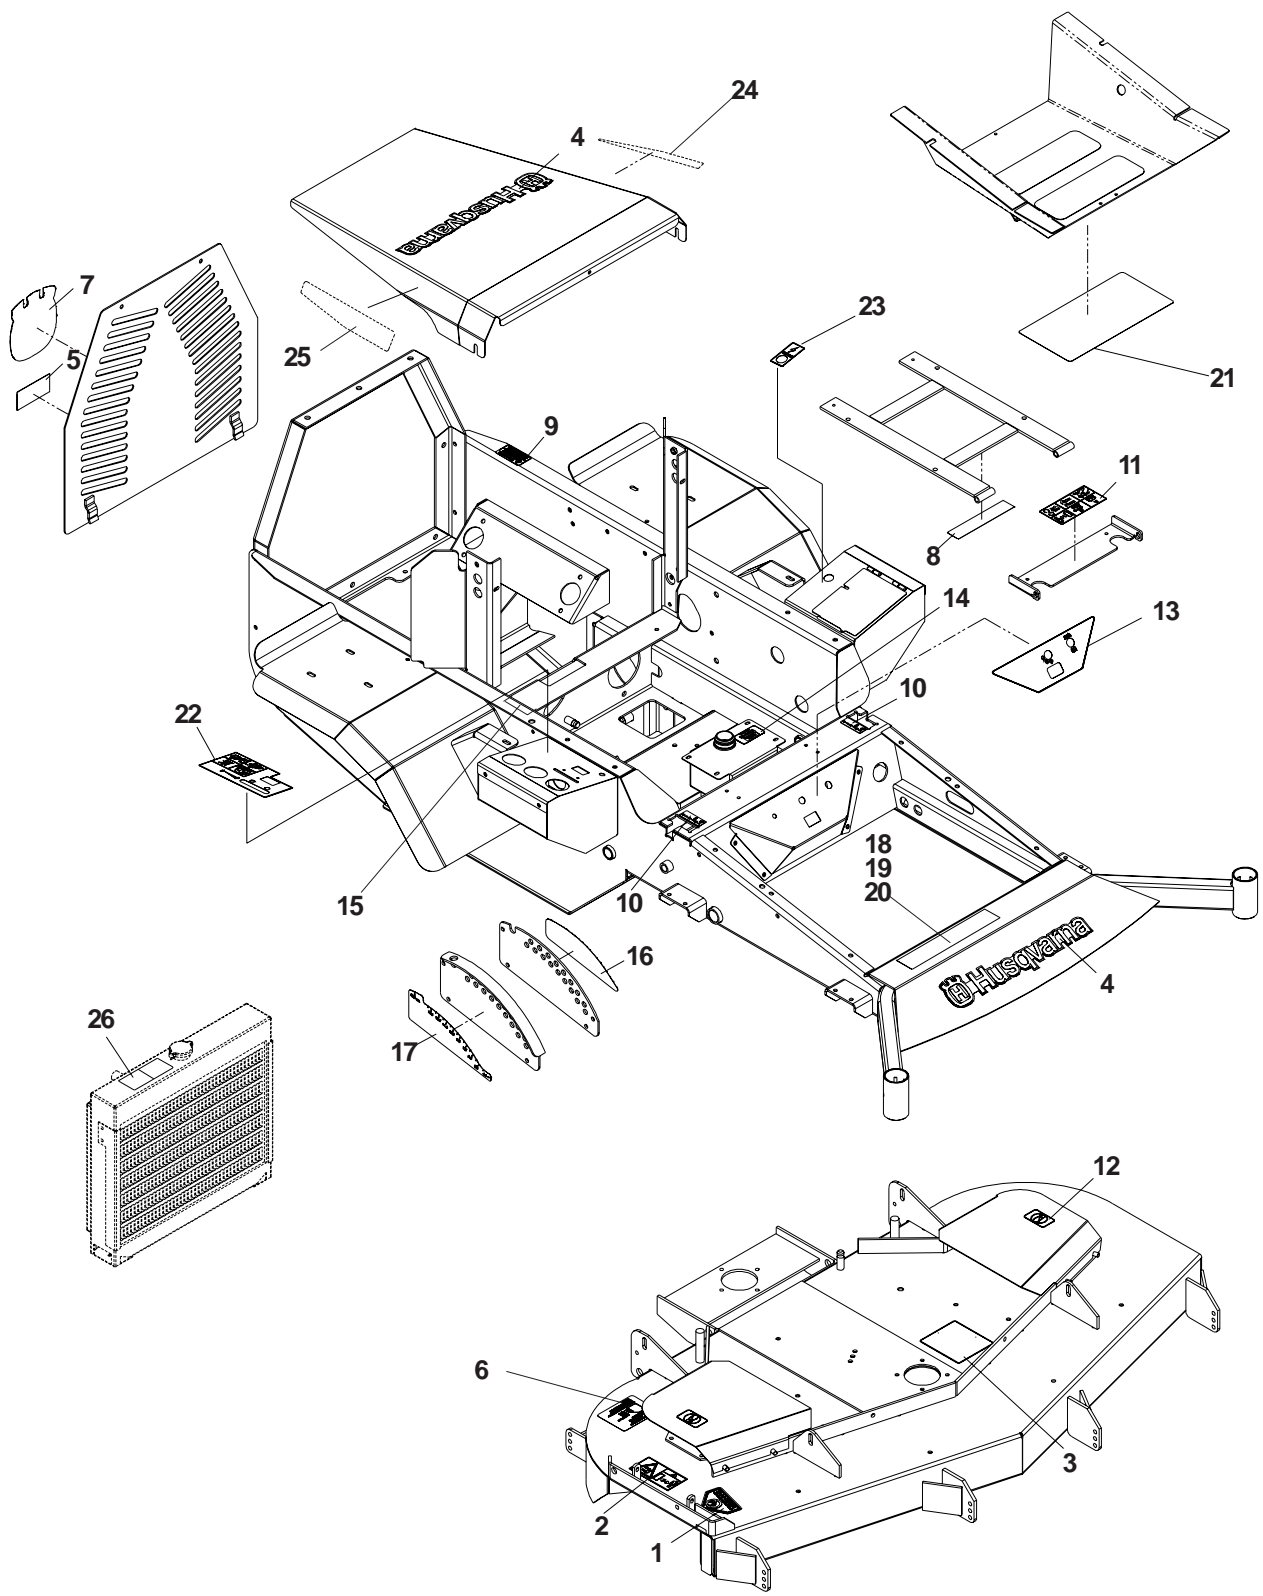

DECALS

DECALS

ITEM	PART NO.	QTY.	DESCRIPTION
1	539913010	1	Decal, CPSC
2	539105746	1	Decal, Euro servering
3	539108335	1	Decal, Belt routing
4	539104790	2	Decal, Husqvarna
5	539105744	1	Decal, Euro danger, belt drives
6	539105232	1	Decal, Anti-scalp
7	539105803	1	Decal, crown
8	539105745	1	Decal, Euro battery warning
9	539101881	1	Decal, Prop 65
10	539103333	2	Decal, Motion control
11	539105785	1	Decal, Euro warning
12	539105743	2	Decal, Euro no step
13	539108121	1	Decal, Front Console
14	539105301	1	Decal, Mobil
15	539105334	1	Decal, Fuel valve
16	539104899	1	Decal, Height indication
17	539104898	1	Decal, Height indication
18	539106248	1	Decal, BZ6134D
19	539106250	1	Decal, BZ7234D
20	539106252	1	Decal, BZ6127D
21	539108124	1	Decal, Service
22	539108122	1	Decal, Right Console
23	539108123	1	Decal, 12V DC
24	539108262	1	Decal, 34 Turbo, left
	539108264	1	Decal, 27 Diesel, left
25	539108263	1	Decal, 34 Turbo, right
	539108265	1	Decal, 27 Diesel, right
26	539108497	1	Decal, HOT
	539100128	1	Decal, engine exhaust (Not shown)