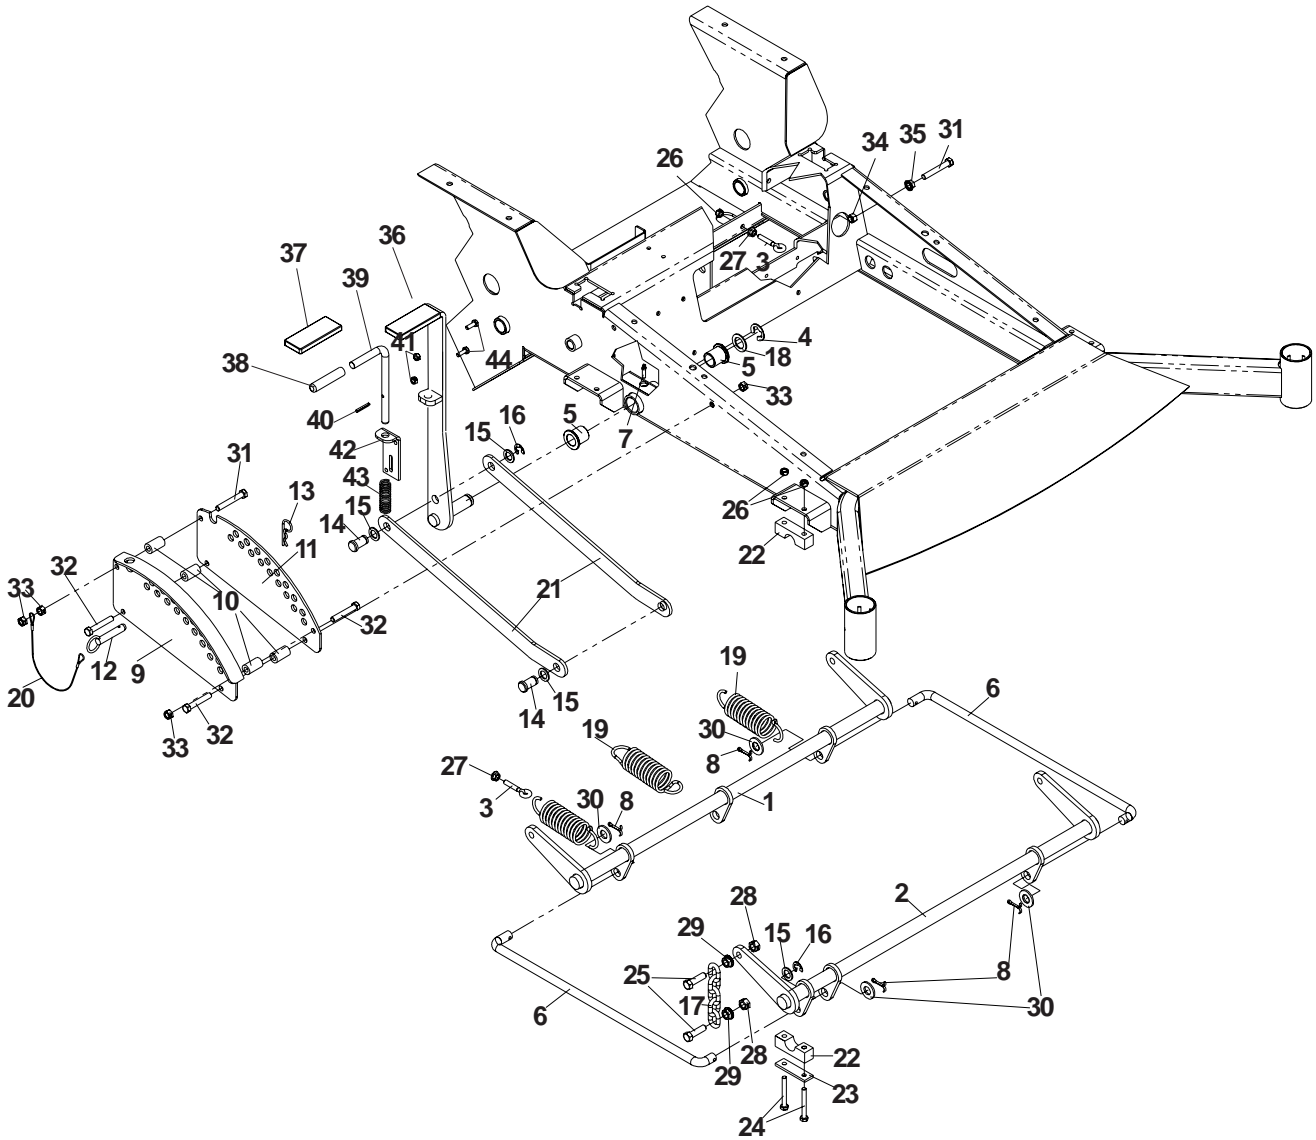

DECK LIFT MANUAL

DECK LIFT

MANUAL

ITEM	PART NO.	QTY.	DESCRIPTION
1	539108354	1	Shaft, lift, rear
2	539108355	1	Shaft, lift, front
3	539101982	3	Eyebolt, right
4	539101802	1	E-ring, 7/8
5	539101232	2	Bushing, flanged-PM
6	539104310	2	Link, connecting
7	539104761	1	Zerk, long
8	539990654	4	Pin, cotter, 5/32 x 1 1/4
9	539104321	1	Adjustment plate
10	539104530	4	Spacer
11	539104323	1	Adjustment plate
12	539102526	1	Lift pin
13	539976989	1	Hairpin, #4
14	539105060	2	Pin, clevis
15	539991043	4	Bushing, machine, 5/8
16	539105069	2	E-ring, 5/8
17	539102641	4	Lift chain
18	539923787	1	Bushing, machine, 7/8
19	539104760	3	Spring, extension
20	539105059	1	Lanyard
21	539105050	2	Lift linkage
22	539104808	8	Pillow block
23	539104807	4	Bar, reinforcement
24	539991046	8	Bolt, 5/16-18 x 2 1/2
25	539101175	8	Bolt, 7/16-14 x 1 1/2
26	539990184	11	Nut, 5/16-18, centerlock
27	539990585	3	Nut, 5/16-18, serrated washer
28	539990839	8	Nut, 7/16-14, centerlock
29	539102582	8	Nut, 7/16-14, whiz
30	539976982	4	Washer, 5/8
31	539990637	2	Bolt, 3/8-16 x 2 1/2
32	539990629	3	Bolt, 3/8-16 x 2 1/4
33	539990546	5	Nut, 3/8-16, centerlock
34	539976979	1	Nut, 3/8-16, nyloc
35	539990613	1	Nut, 3/8-16, serrated washer
36	539108322	1	Lever
37	539102515	1	Grip
38	539101050	1	Grip
39	539104523	1	Pin
40	539106532	1	Pin, 3/16 x 1 1/4, grooved
41	539990761	2	Nut, 1/4-20, centerlock
42	539103534	1	Pin mt, upper
43	539101058	1	Spring
44	539990580	2	Bolt, 1/4-20 x 3/4
	539106345	1	Plug (Not shown)(Top of Right Console)