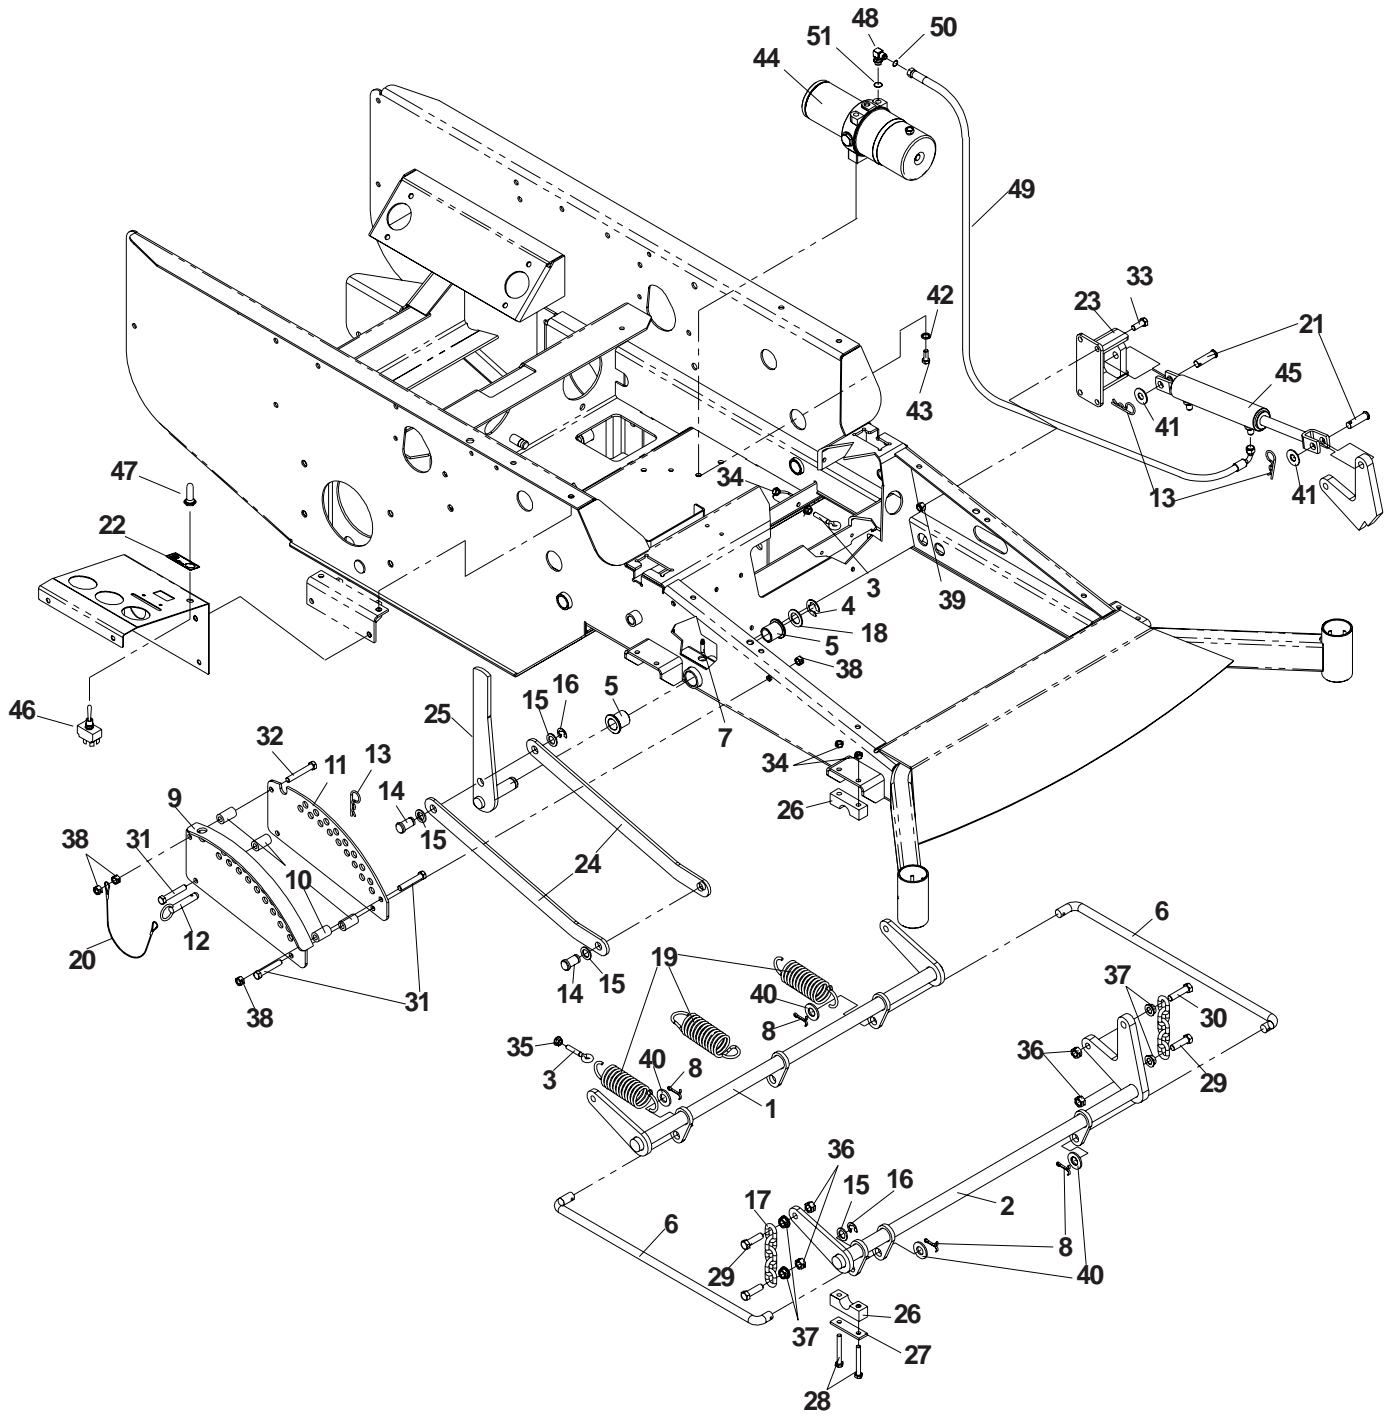

DECK LIFT POWER

DECK LIFT

POWER

ITEM	PART NO.	QTY.	DESCRIPTION
1	539108354	1	Shaft, lift, rear
2	539107134	1	Shaft, lift, front
3	539101982	3	Eyebolt, right
4	539101802	1	E-ring, 7/8
5	539101232	2	Bushing, flanged-PM
6	539104310	2	Link, connecting
7	539104761	1	Zerk, long
8	539990654	4	Pin, cotter, 5/32 x 1 1/4
9	539104321	1	Adjustment plate
10	539104530	4	Spacer
11	539104323	1	Adjustment plate
12	539102526	1	Lift pin
13	539976989	1	Hairpin, #4
14	539105060	2	Pin, clevis
15	539991043	4	Bushing, machine, 5/8
16	539105069	2	E-ring, 5/8
17	539102641	4	Lift chain
18	539923787	1	Bushing, machine, 7/8
19	539104760	3	Spring, extension
20	539105059	1	Lanyard
21	539107227	2	Pin, clevis, 1/2 x 1 3/4
22	539108232	1	Decal, lift switch
23	539107130	1	Cylinder mounting
24	539105050	2	Lift linkage
25	539107137	1	Lift lever
26	539104808	8	Pillow block
27	539104807	4	Bar, reinforcement
28	539991046	8	Bolt, 5/16-18 x 2 1/2
29	539101175	7	Bolt, 7/16-14 x 1 1/2
30	539108073	1	Bolt, 7/16-14 x 1 3/4, GR 5
31	539990629	3	Bolt, 3/8-16 x 2 1/4
32	539990637	1	Bolt, 3/8-16 x 2 1/2
33	539990563	4	Bolt, 3/8-16 x 1
34	539990184	11	Nut, 5/16-18, centerlock
35	539990585	3	Nut, 5/16-18, serrated washer
36	539990839	8	Nut, 7/16-14, centerlock
37	539102582	8	Nut, 7/16-14, whiz
38	539990546	5	Nut, 3/8-16, centerlock
39	539976979	4	Nut, 3/8-16, nyloc
40	539976982	4	Washer, 5/8
41	539990550	2	Washer, 1/2
42	539990118	2	Lockwasher, 3/8
43	539990134	2	Bolt, 3/8-16 x 3/4
44	539107226	1	Power unit/hydraulic lift
45	539107769	1	Cylinder
46	539107868	1	Switch
47	539107869	1	Switch boot
48	539107870	2	Fitting
49	539107871	2	Hose assembly
50	539108984	2	`O' ring
51	539108985	2	`O' ring