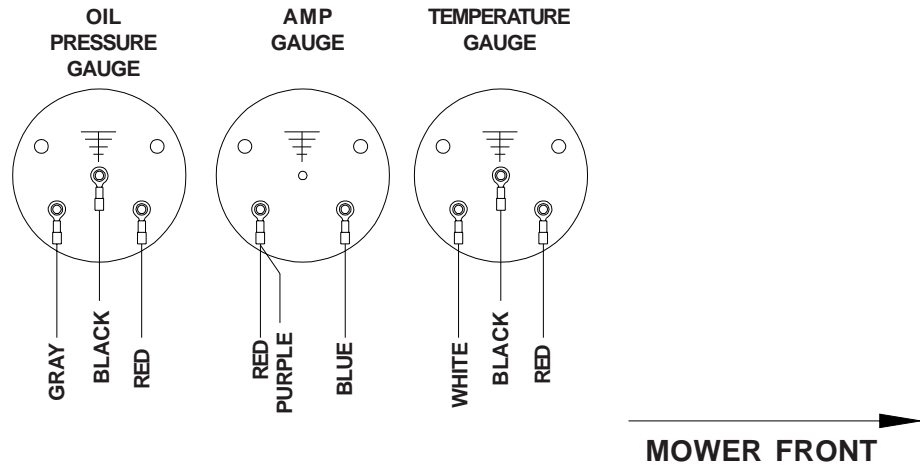

WIRE HARNESS

ITEM PART NO. QTY. DESCRIPTION

1	539106390	1	Harness, engine, diesel
2	539107941	1	Cable, positive
3	539107942	1	Cable, negative
4	539102685	1	Loom clip
5	539106386	1	Sender, temperature

**DECK LIFT SWITCH
VIEWED FROM TERMINAL SIDE**

DECK LIFT SWITCH

DOUBLE GREEN
TO FRONT

MOWER FRONT
→

WIRE HARNESS

GAUGE WIRING VIEWED FROM TERMINAL SIDE

WIRING SCHEMATIC

WIRING SCHEMATIC

For Husqvarna Parts Call 606-678-9623 or 606-561-4983