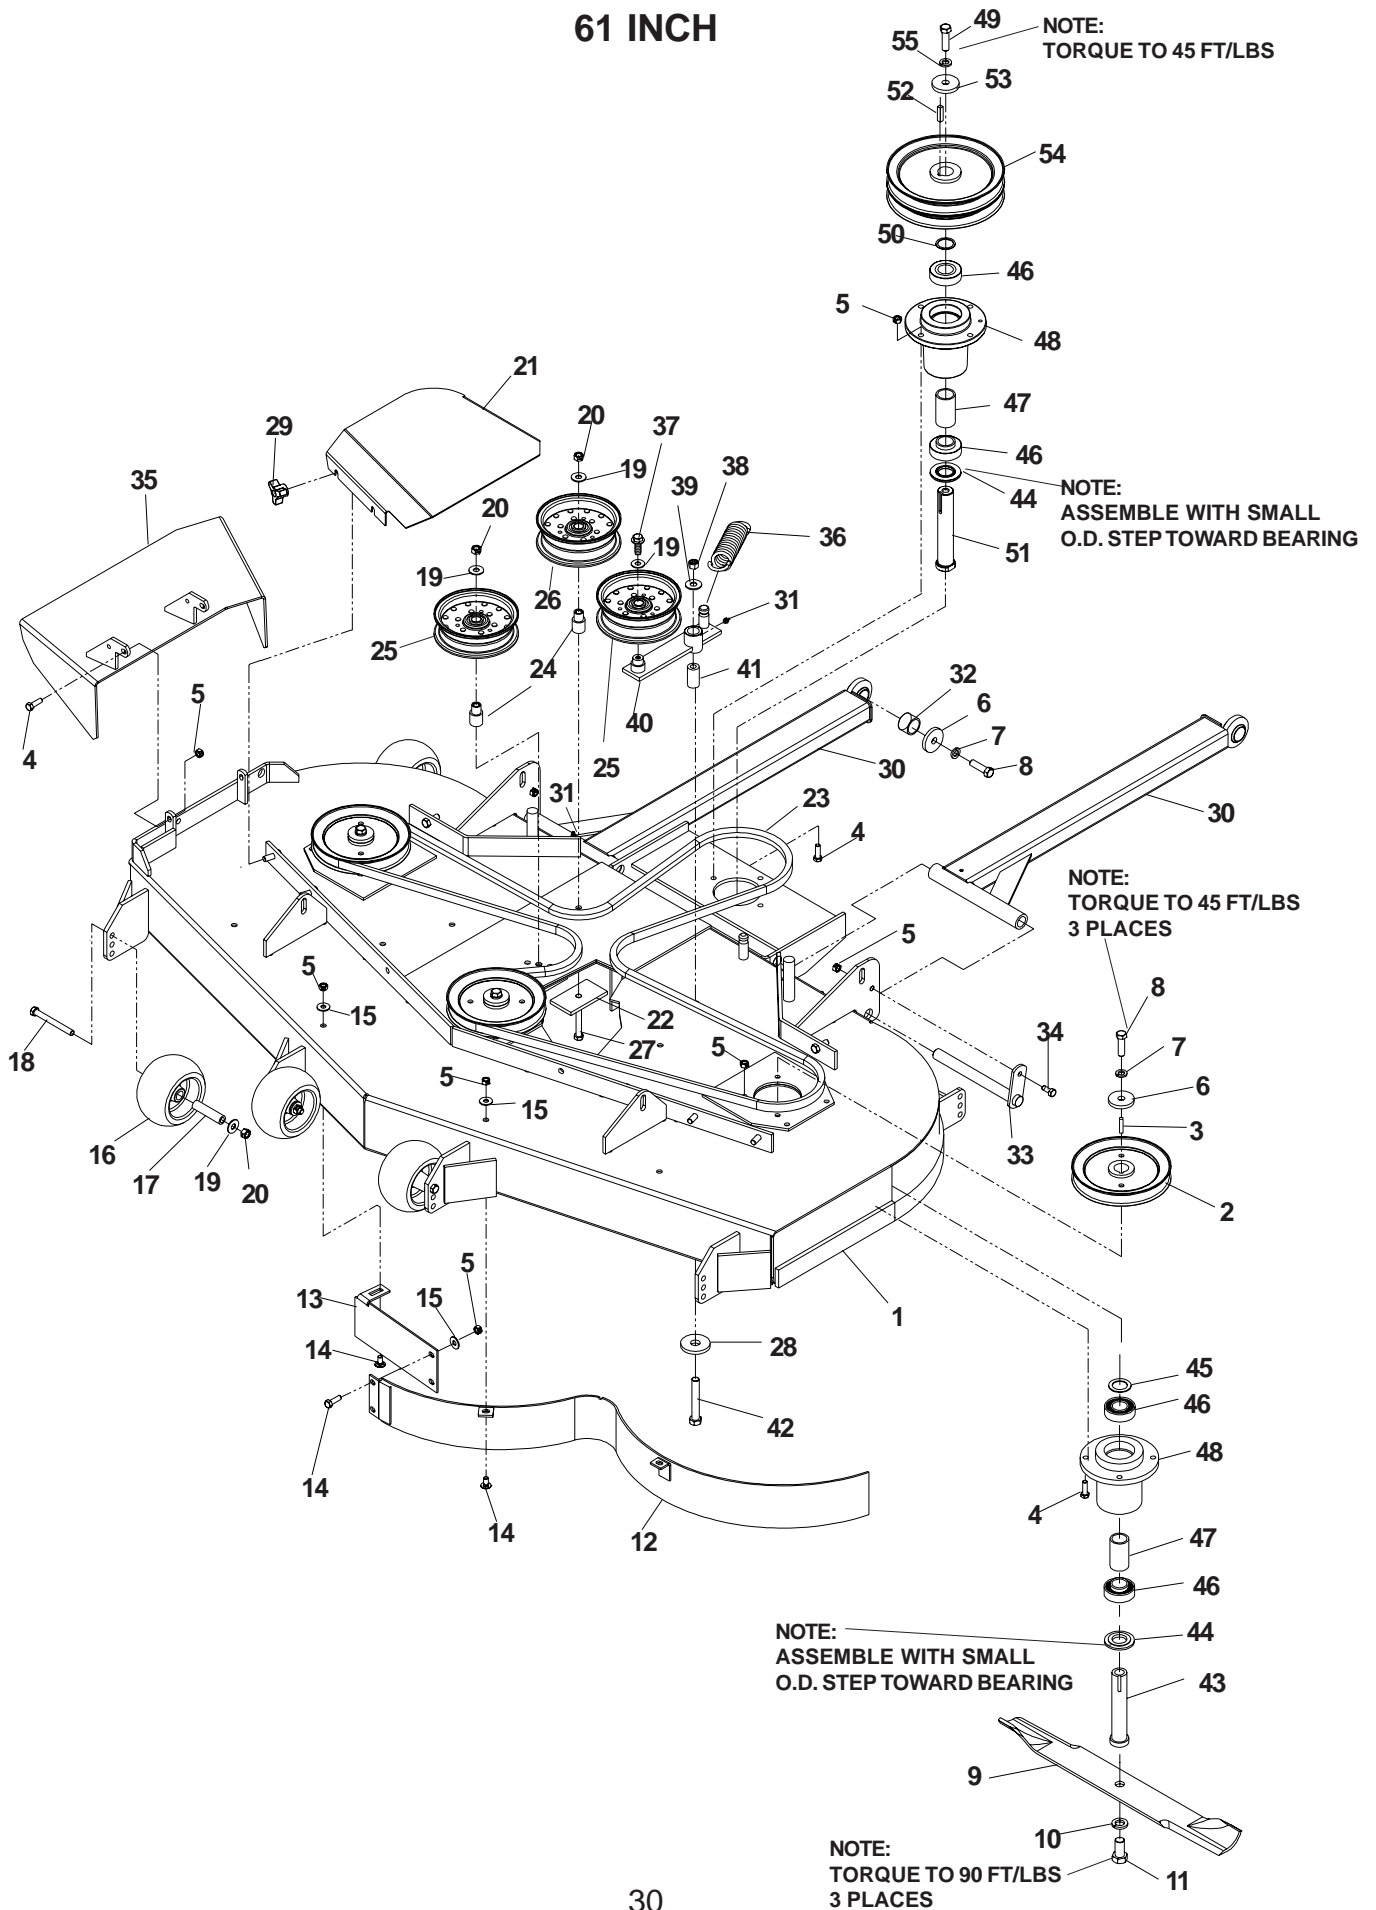

DECK ASSEMBLY

61 INCH

DECK ASSEMBLY

61 INCH

ITEM	PART NO.	QTY.	DESCRIPTION	ITEM	PART NO.	QTY.	DESCRIPTION
1	539106217	1	61" Deck w/decals	30	539107751	2	Strut weldment
2	539104420	3	Pulley	31	539976998	3	Zerk
3	539101995	3	Key, 1/4" sq. x 1 1/8	32	539106401	1	Spacer, strut
4	539990209	18	Bolt, 5/16-18 x 1	33	539105480	2	Pin weldment
5	539990184	25	Nut, 5/16-18, ... centerlock	34	539976934	2	Bolt, 5/16-18 x 3/4
6	539106504	5	Washer, heavy	35	539106512	1	Chute, discharge
7	539990247	5	Lockwasher, 7/16	36	539105192	1	Spring
8	539100141	5	Bolt, 7/16-20 x 1 1/2	37	539990582	1	Bolt, 3/8-16 x 1, ser.
9	539101733	3	Blade, 21"	38	539101331	1	Nut, 1/2-13, nyloc
10	539990333	3	Lockwasher, 5/8	39	539990550	1	Washer, 1/2
11	539103299	3	Bolt, 5/8-18 x 1 1/4	40	539103230	1	Idler arm
12	539105465	1	Main weldment	41	539103427	1	Bushing, pivot
13	539105461	1	Baffle, center	42	539103433	1	Bolt, 1/2-13 x 3 1/4, GD. 5
14	539990799	5	Bolt, 5/16-18 x 5/8, ... carriage	43	539104402	1	Spindle
15	539990692	5	Washer, 5/16	44	539107272	2	Spacer, combo
16	539102643	6	Anit-scalp roller	45	539102244	1	Bushing, mach. 18 ga
17	539102698	6	Bushing	46	539102677	4	Bearing
18	539102754	6	Bolt, 3/8-16 x 3 1/2	47	539102676	2	Spacer
19	539990517	9	Washer, 3/8	48	539104852	2	Housing
20	539990546	8	Nut 3/8-16, ... centerlock	49	539100141	1	Bolt, 7/16-20 x 1 1/2
21	539105102	1	Belt shield, 61", right	50	539102244	1	Bushing, mach., 18ga
	539105103	1	Belt shield, 61", left	51	539103697	1	Spindle
			(Not shown)	52	539101995	1	Key, 1/4" sq. x 1 1/8"
22	539103303	2	Pad	53	539106504	1	Washer, heavy
23	539106340	1	Belt, 61"	54	539106346	1	Sheave
24	539103295	2	Bushing, idler	55	539990247	1	Lockwasher, 7/16
25	539103257	2	Pulley, idler				
26	539103258	1	Pulley, idler, tall				
27	539990637	2	Bolt, 3/8-16 x 2 1/2				
28	539102243	1	Washer, support				
29	539102070	6	Knob, three prong