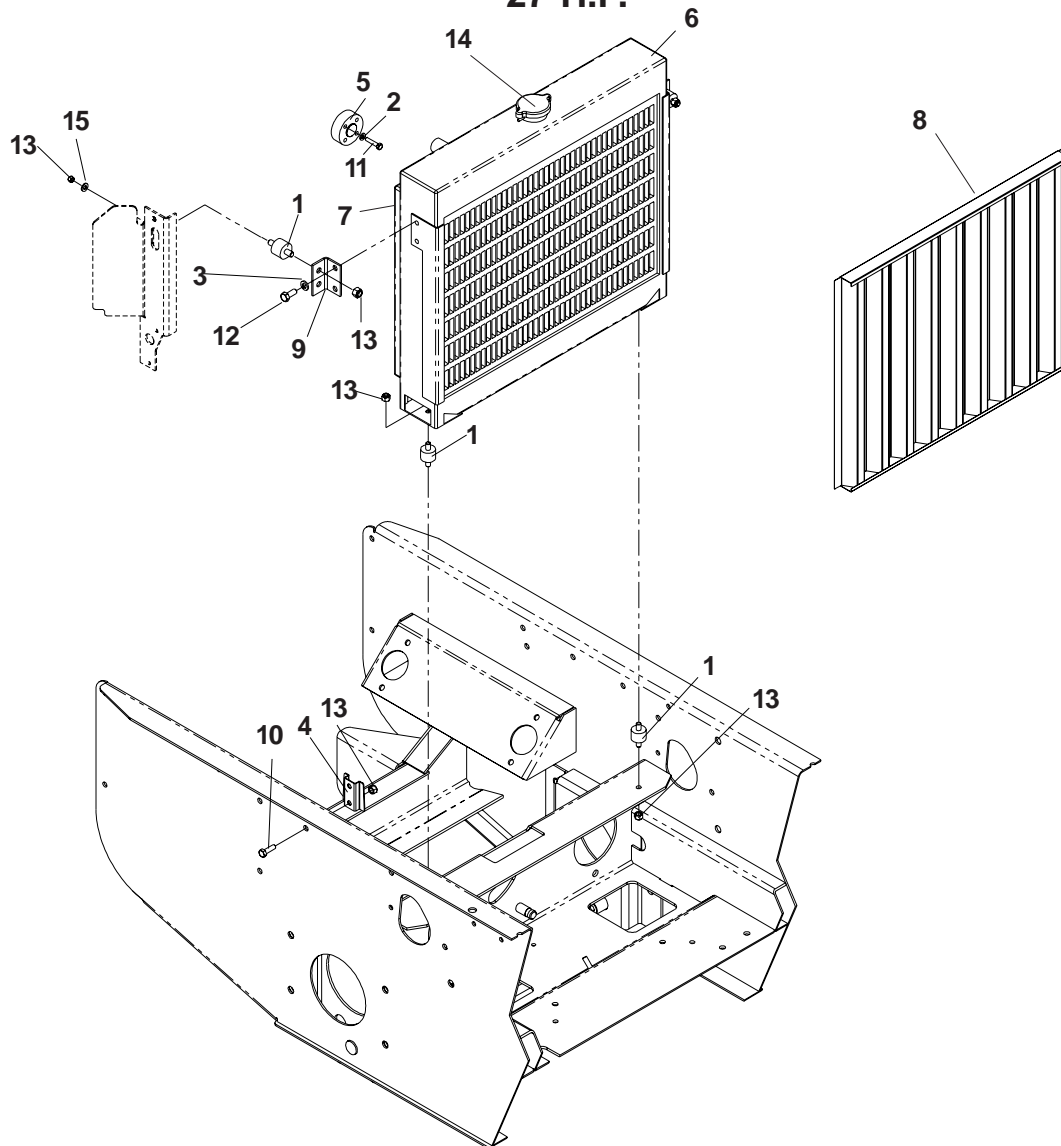

RADIATOR

27 H.P.

ITEM	PART NO.	QTY.	DESCRIPTION
1	539106310	4	Isolator
2	539990052	4	Lockwasher, 1/4
3	539990187	2	Lockwasher, 5/16
4	539107855	1	Bracket, mounting
5	539106308	1	Spacer, fan
6	539106316	1	Radiator
7	539106311	1	Shroud
8	539106318	1	Debris guard
9	539106297	2	Bracket, isolator
10	539990209	1	Bolt, 5/16-18 x 1
11	539106307	4	Bolt, M6-1 x 30
12	539976934	2	Bolt, 5/16-18 x 3/4
13	539990717	9	Nut, 5/16-18
14	539106320	1	Cap, radiator
15	539990188	2	Washer, 5/16, SAE
	539106321	4	Clamp, hose (not shown)
	539106326	1	Hose, lower (not shown)
	539106325	1	Hose, upper (not shown)
	539106402	1	Overflow reservoir (not shown)
	539106322	2	Drain, radiator (not shown)