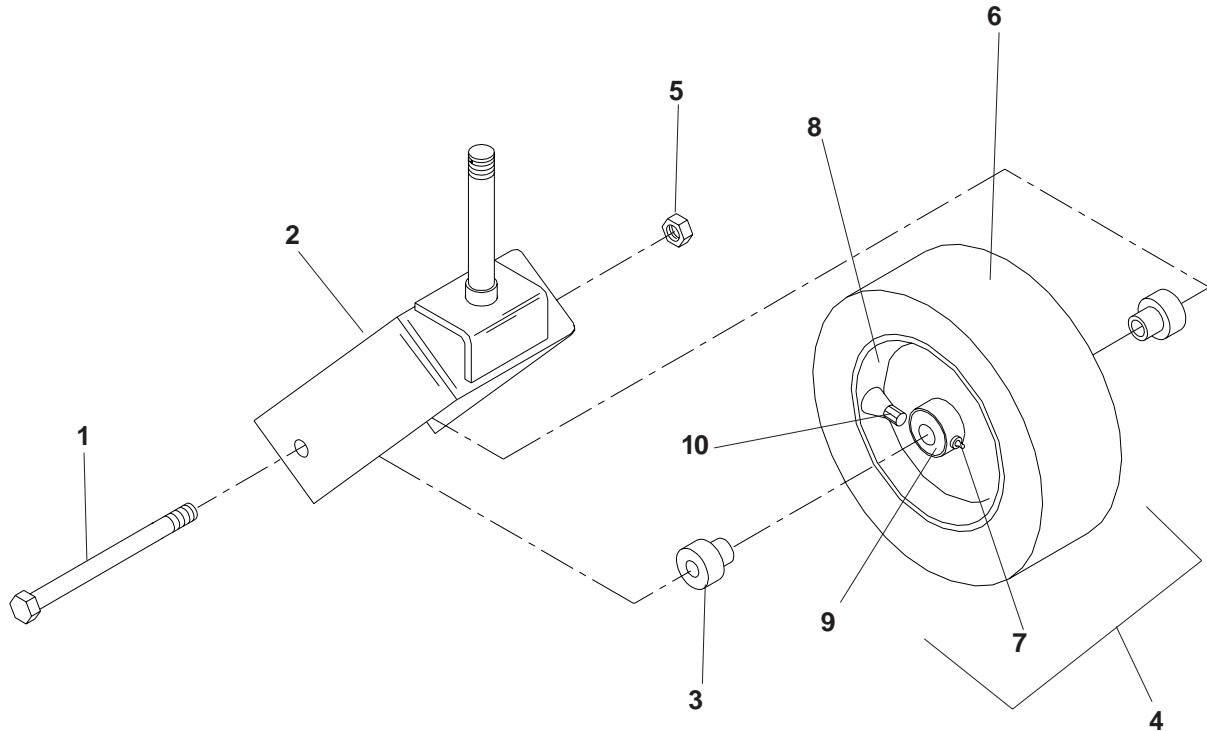

CASTER ASSEMBLY

ITEM	PART NO.	QTY.	DESCRIPTION
1	539105517	1	Bolt, 1/2-13 x 9 1/2, GD. 5
2	539105982	1	Yoke, caster
3	539105518	2	Spacer, axle
4	539105521	1	Tire & wheel assembly
5	539101331	1	Nut, 1/2-13, nyloc
6	539105522	1	Tire
7	539103300	1	Zerk
8	539105523	1	Rim
9	539105524	2	Seals
10	539912234	1	Air valve
	539105525	2	Bearing, tapered (Not shown)