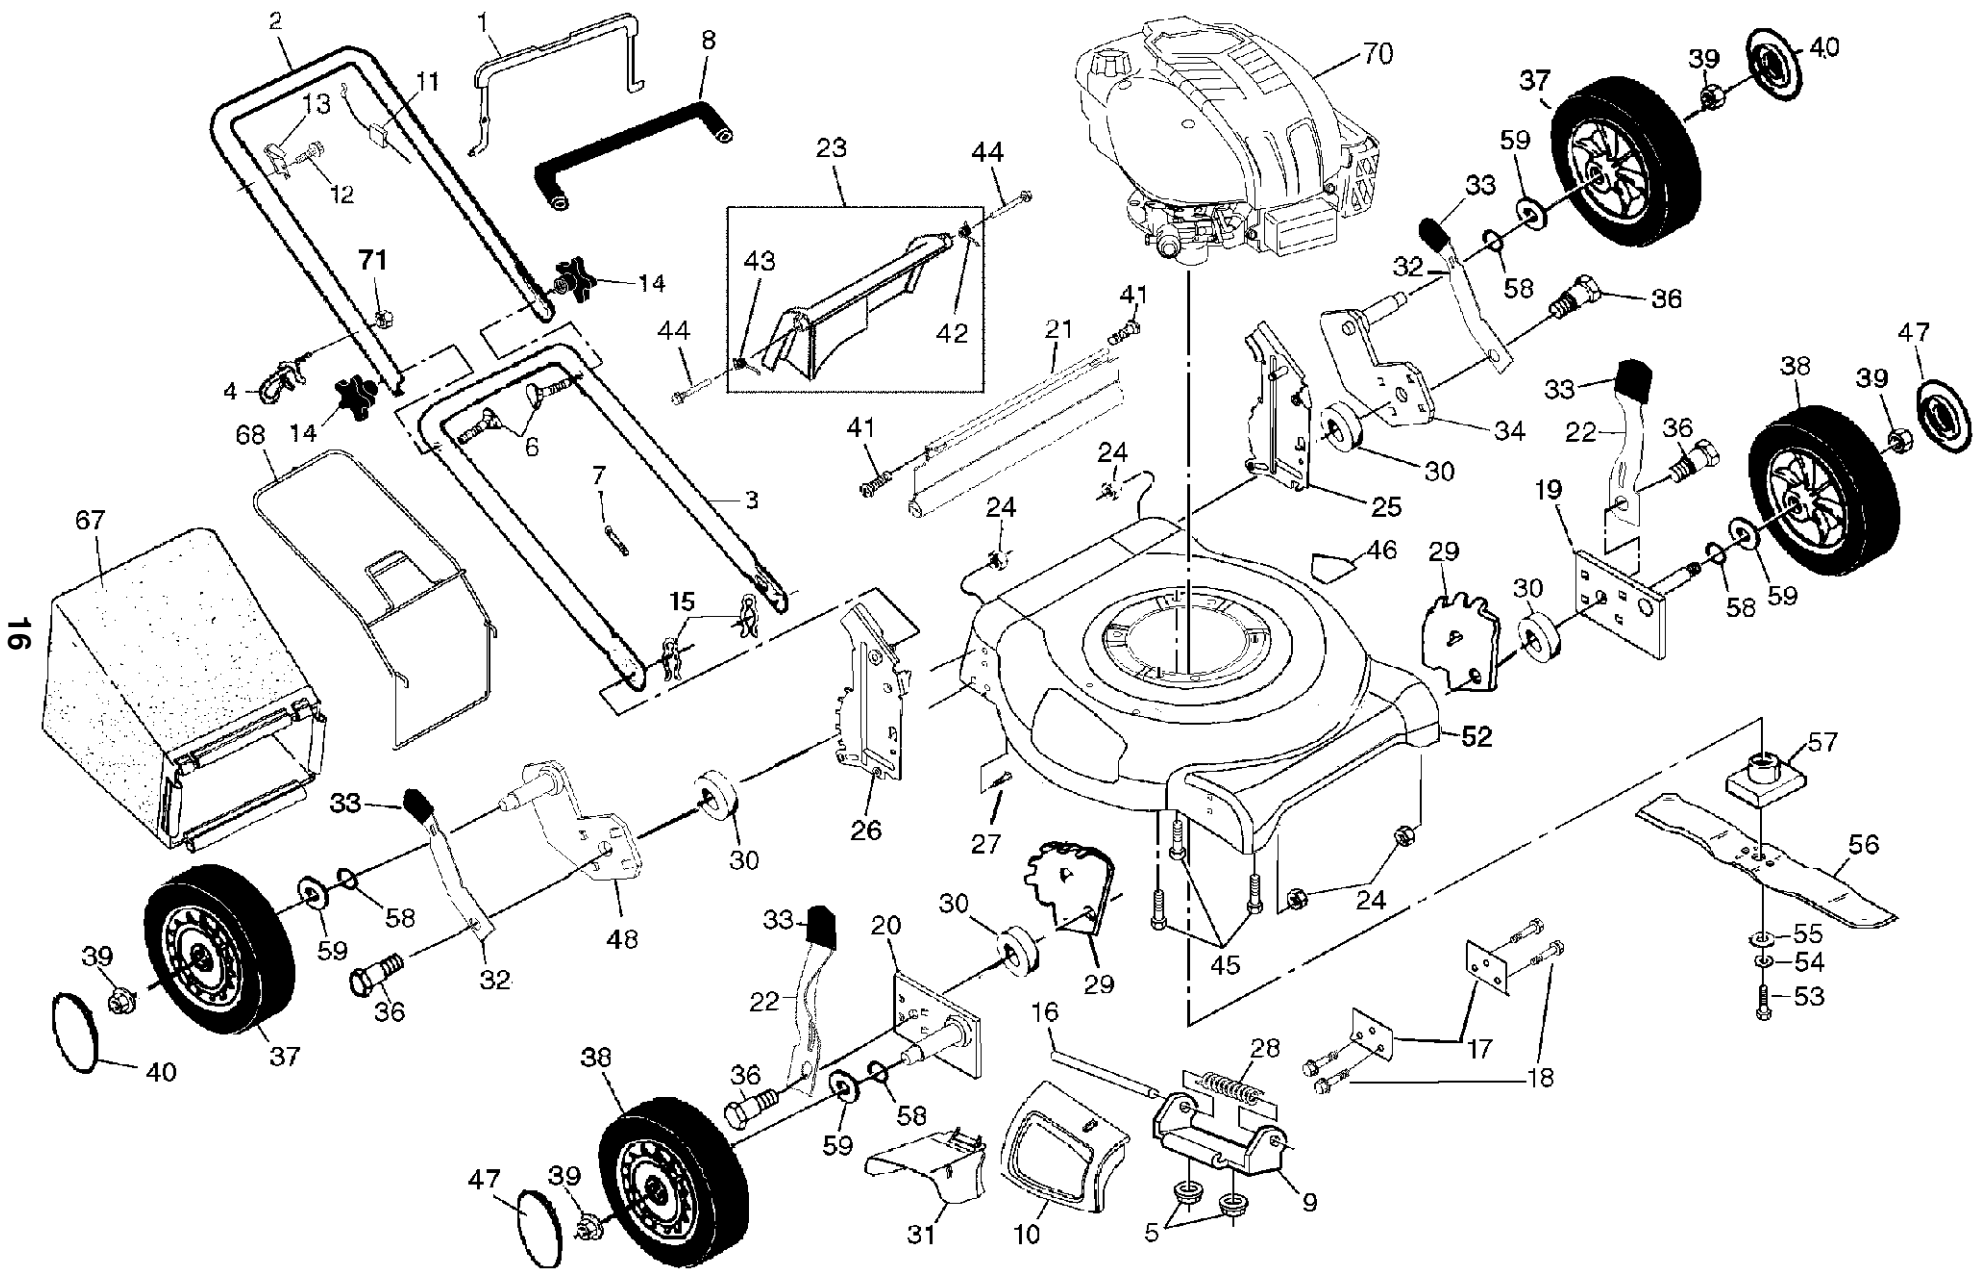

ROTARY LAWN MOWER - - MODEL NUMBER 7021CM (7021CMA) - PRODUCT NUMBER 954 22 40-88

KEY NO.	PART NO.	DESCRIPTION
1	532 17 65-55	Control Bar
2	532 17 36-58	Upper Handle, with Grip
3	532 17 41-10	Lower Handle
4	532 17 95-85	Rope Guide
5	873 80 04-00	Locknut 1/4-20
6	532 13 19-59	Handle Bolt
7	532 06 64-26	Wire Tie
8	532 16 42-65	Grip, Foam
9	532 15 41-32	Hinge Bracket
10	532 18 55-89	Mulcher Door
11	532 17 65-56	Engine Zone Control Cable
12	532 75 06-34	Hex Washer Head Screw
13	532 12 52-03	Up-Stop Bracket
14	532 18 55-88	Handle Knob
15	532 05 17-93	Hairpin Cotter
16	532 14 72-86	Hinge Rod
17	532 17 41-12	Support Bracket
18	817 60 04-06	Screw
19	532 18 92-78	Axle Arm Assembly - LF
20	532 18 92-77	Axle Arm Assembly - RF
21	532 18 89-87	Rear Skirt
22	532 16 85-99	Selector Spring - Front
23	532 18 66-12	Rear Door Assembly Kit (Includes Springs)
24	873 93 05-00	Locknut 5/16-18
25	532 17 41-05	Handle Bracket Assembly (Left)
26	532 17 41-06	Handle Bracket Assembly (Right)
27	532 85 18-56	Screw 1/4-20 x 3/8
28	532 15 21-24	Hinge Spring
29	532 16 57-04	Wheel Adjusting Bracket - Front
30	532 18 39-01	Spacer
31	532 18 55-95	Clip on Discharge Guard
32	532 18 57-16	Selector Spring - Rear
33	532 18 55-74	Selector Knob

NOTE: All component dimensions given in U.S. inches.
1 inch = 25.4 mm