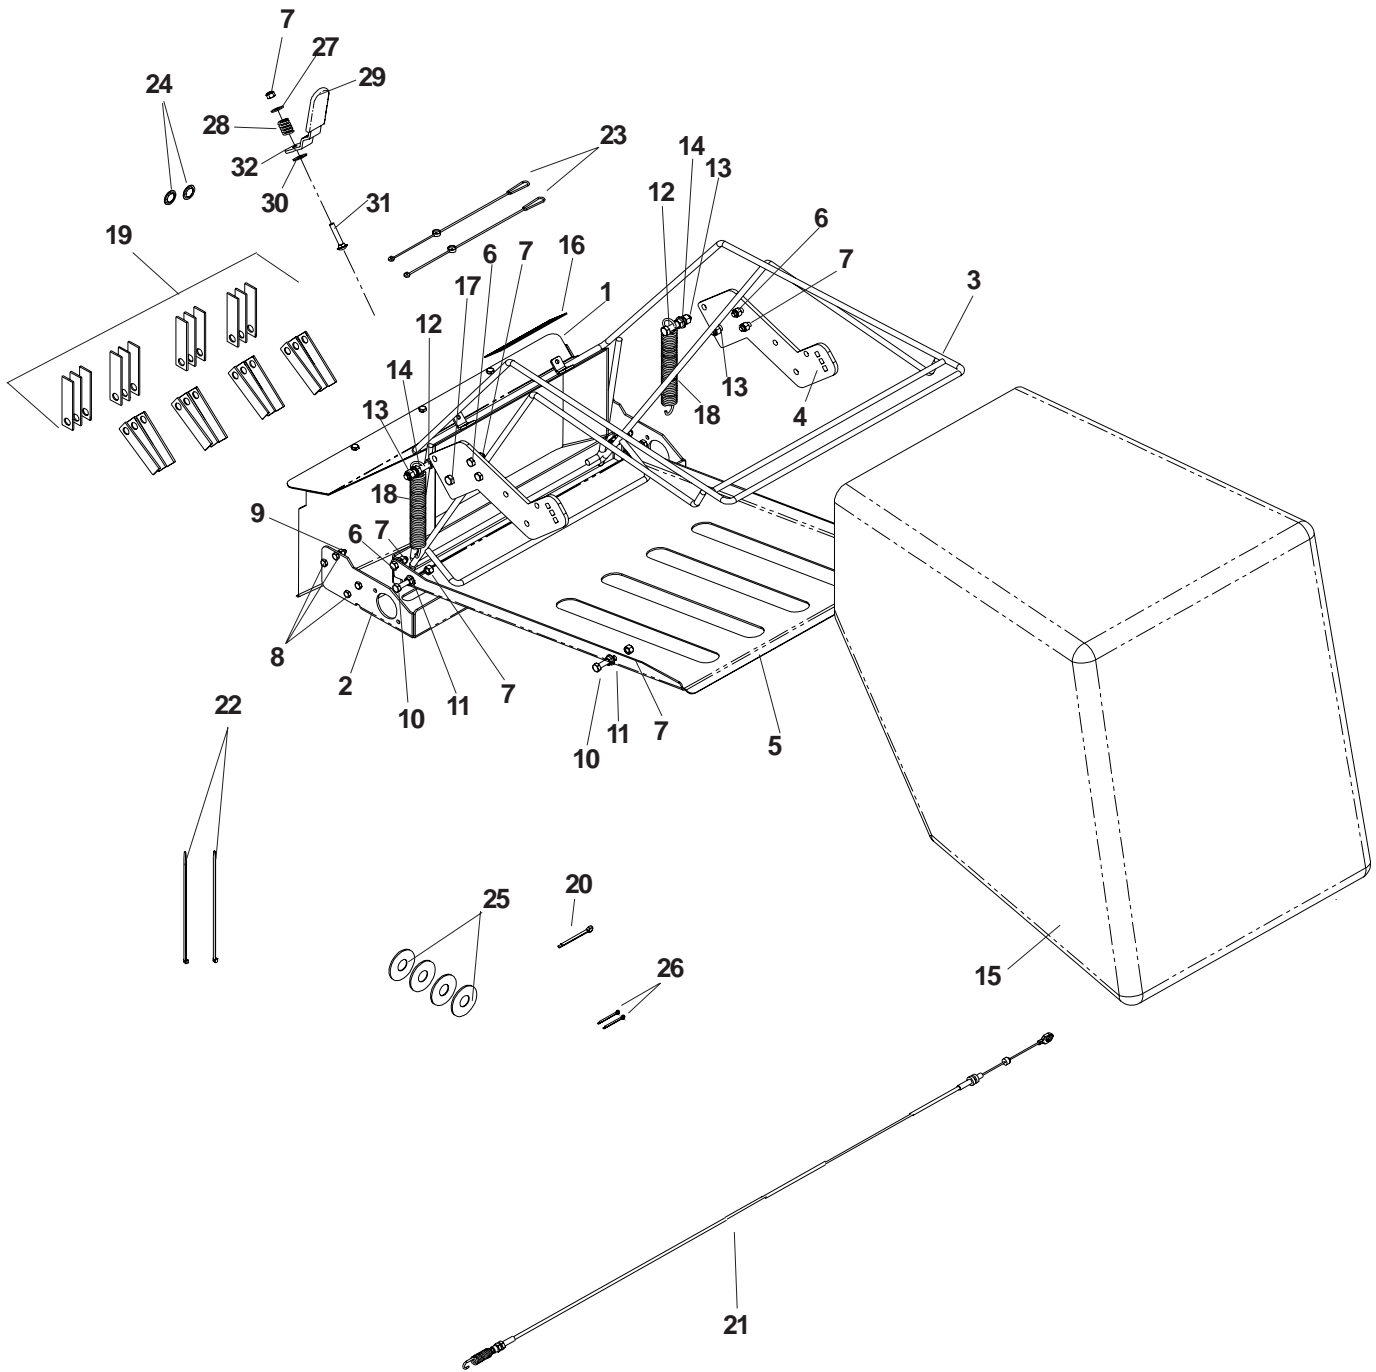

BAGGER ASSEMBLY

BAGGER ASSEMBLY

ITEM	PART NO.	QTY	DESCRIPTION
1	539106799	1	CHUTE
2	539106803	1	TRAY
3	539107242	1	BAG FRAME, BLACK
4	539106846	2	EXTENDER
5	539106835	1	SAFETY DOOR
6	539990209	6	SCREW, 5/16 X 1
7	539990717	10	NUT, 5/16, NYLOC
8	539990580	13	SCREW, 1/4 X 3/4
9	539976978	13	NUT, 1/4, NYLOC
10	539990669	3	SCREW, 5/16 X 1 3/4
11	539990585	3	NUT, 5/16, SERRATED WASHER
12	539990588	2	SCREW, 3/8 X 2
13	539976979	4	NUT, 3/8, NYLOC
14	539990613	2	NUT, 3/8, SERRATED WASHER
15	540005464	1	BAG
16	539976583	1	DECAL, WARNING
17	539990563	2	SCREW, 3/8 X 1
18	539107315	2	SPRING, BAGGER
19	539109771	1	BLADE SET (56)
20	539990297	1	COTTER PIN 1/8 X 1 1/2 (FOR REAR AXLE)
21	539106827	1	CABLE, BAGGER
22	539976856	2	WIRE TIE
23	539102563	2	LANYARD
24	540053411	2	RETAINING RING
25	539000436	4	WASHER, 5/8, SAE (FOR REAR AXLE)
26	539099037	2	COTTER PIN, 3/32 X 3/4
27	539990692	1	WASHER, 5/16
28	539976438	1	SPRING
29	539110865	1	GRIP
30	539990517	1	WASHER, 3/8
31	539990861	1	RHSNB, 5/16-18 X 1 3/4
32	539110982	1	BAG CLAMP

NOTE: Ref. No. 22 is used for attaching cable to extender.
Ref. No. 23 is used for reattaching pin to extender.
Ref. No. 24 is used for reinstalling tire to axle.

Some models use a metal removable lanyard. For those models the plastic lanyard is not necessary (item 23).

Some models use a cotter pin in the rear axle. For those models (item 24) retaining ring is not necessary.