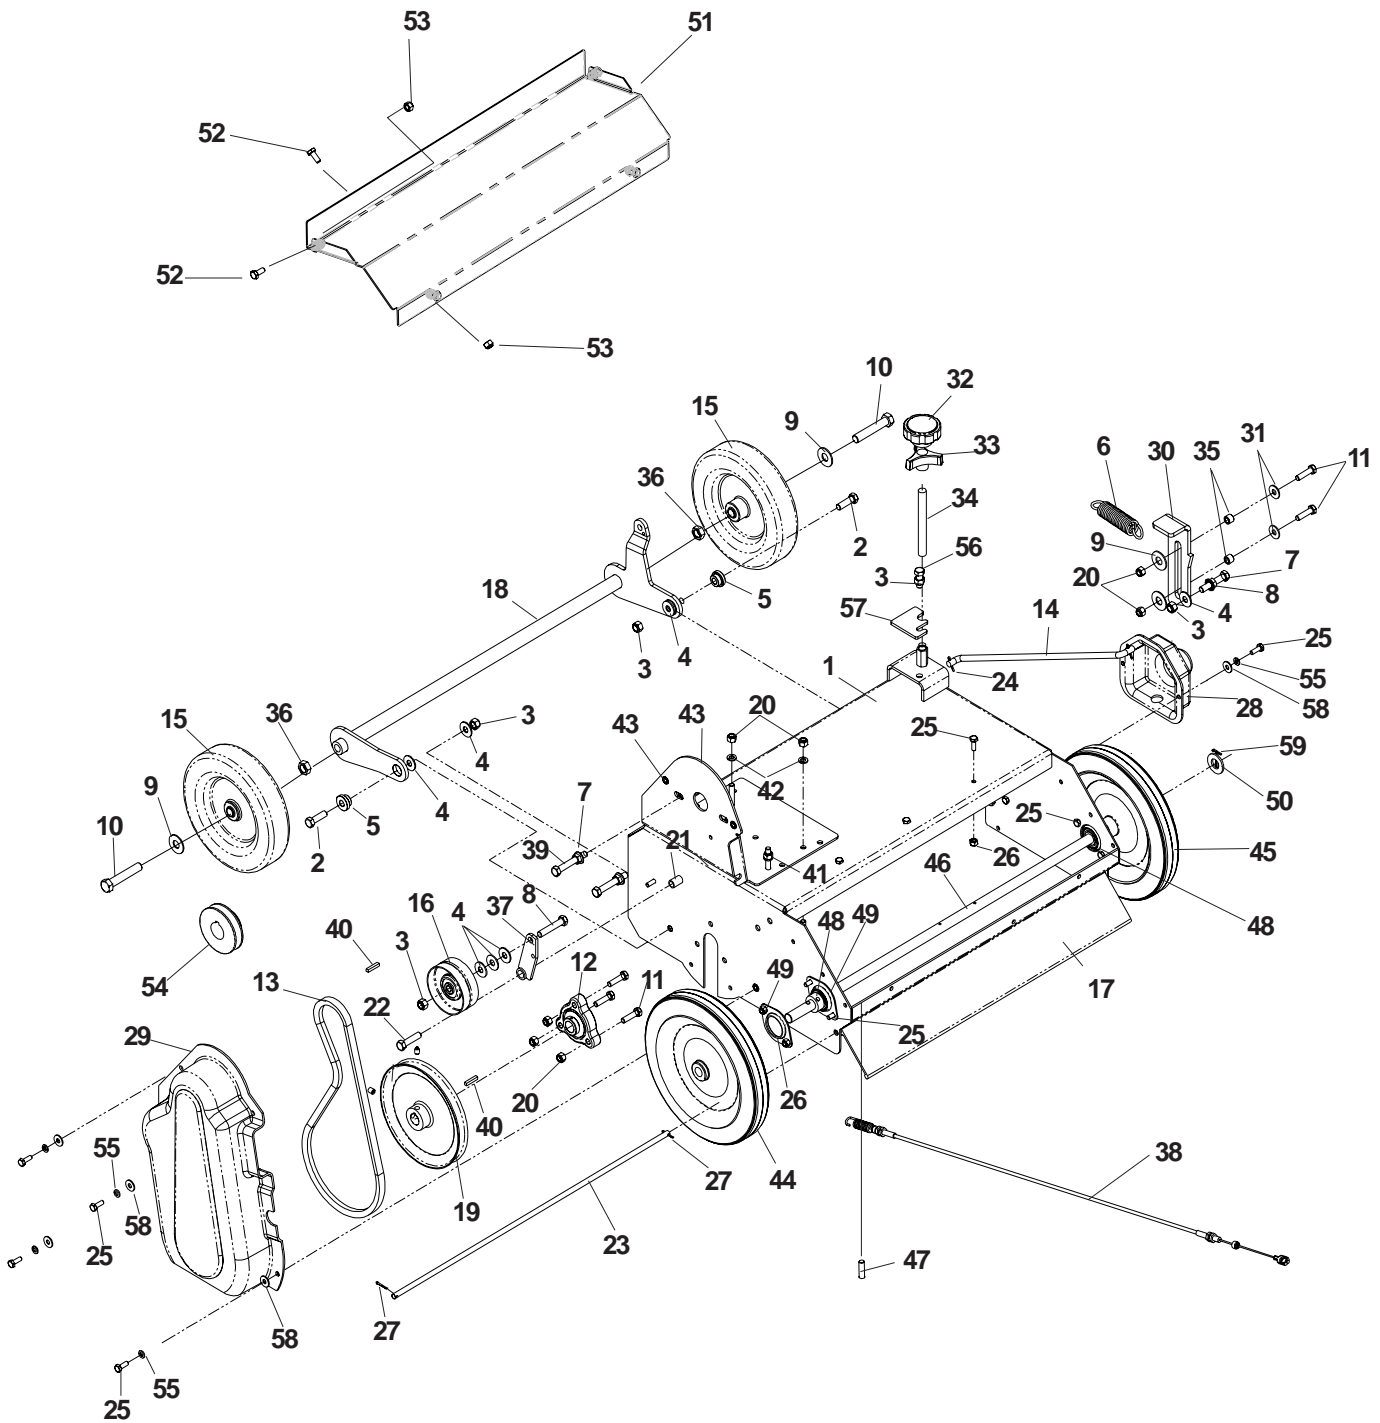

HANDLE ASSEMBLY

ITEM	PART NO.	QTY.	DESCRIPTION
1	539106758	1	HANDLE
2	539052561	2	FOAM GRIP
3	539106760	1	BAIL
4	539100481	2	KNOB
5	539106755	2	HANDLE SIDE
6	539106654	1	MOUNT
7	539100556	2	PIN
8	539102563	2	LANYARD
9	539100472	2	RHSNB 5/16C X 1 1/4
10	539990692	3	WASHER, 5/16, FLAT
11	539106688	1	CABLE TAB
12	539990639	1	HCS 1/4C X 1 1/2
13	539976978	1	NUT, 1/4C, NYLOC
14	539106645	1	LEVER
15	539102998	1	WASHER, FRICTION
16	539976979	7	NUT, 3/8C, NYLOC
17	539976941	1	HCS 3/8C X 1 1/4
18	539990517	2	WASHER, 3/8, FLAT
19	539990563	6	HCS 3/8C X 1
20	539976526	1	ADJ. LEVER GRIP
21	539990209	1	HCS 5/16C X 1
22	539990717	1	NUT, 5/16C, NYLOC

BODY ASSEMBLY