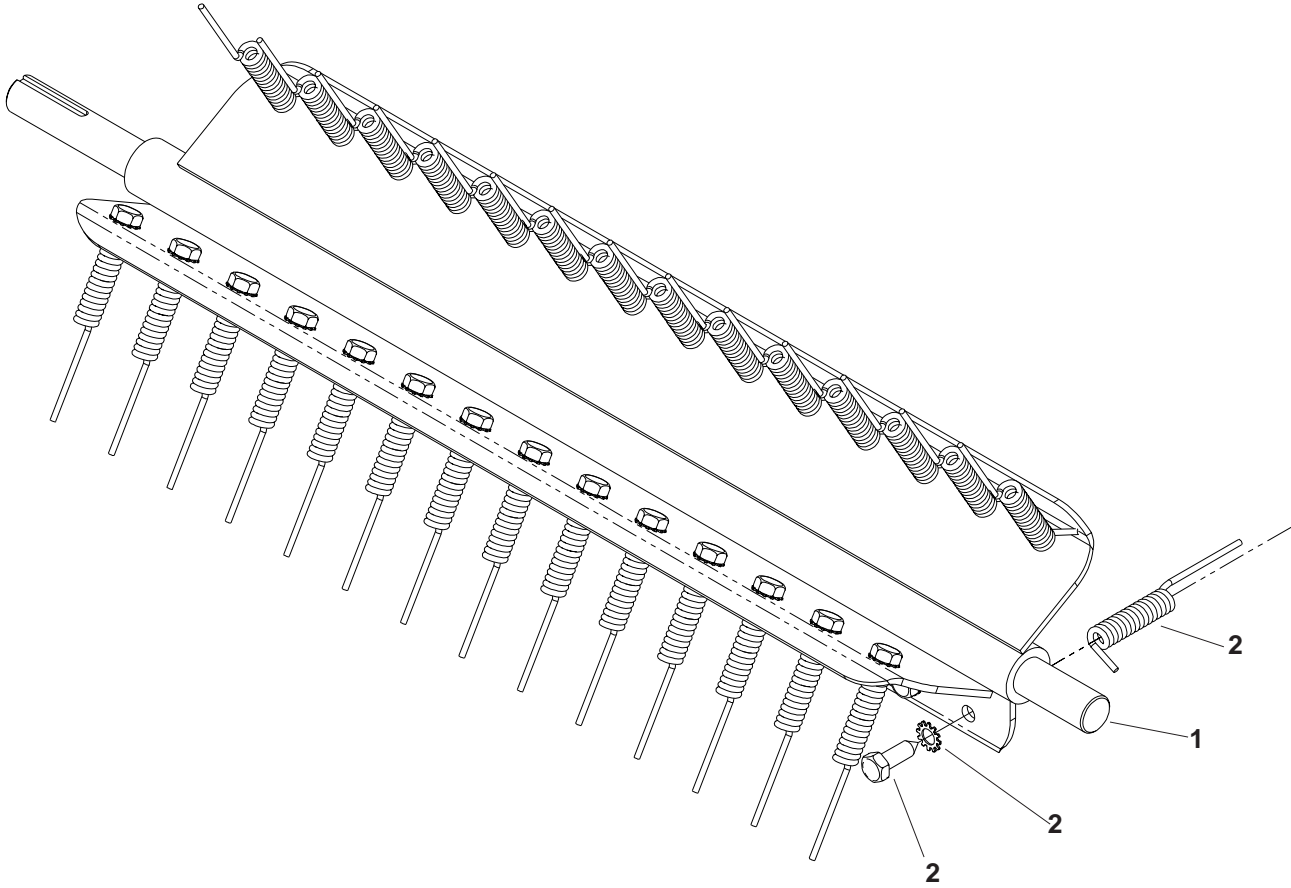

FLAIL REEL ASSEMBLY

ITEM	PART NO.	QTY.	DESCRIPTION
.....	539107183 1 22" FLAIL REEL (COMPLETE)
1 539106641 1 SHAFT
2 539108113 1 SPACER SET (56 SPACERS)
3 539108111 1 SHAFT & HARDWARE SET(4 SHAFTS)
4 539108110 1 BLADE SET (32 BLADES)
.....	539108112 1 BLADES W/SHAFTS & HARDWARE SET (32 BLADES)
5 539101949 8 E-RING 1/2

DELTA REEL ASSEMBLY

ITEM	PART NO.	QTY.	DESCRIPTION
	539107184	1	22" DELTA REEL (COMPLETE)
1	539100530	2	JAM NUT W/SETSCREW
2	539106653	2	END SPACER
3	539106651	15	BLADE MTG. PLATE
4	539106652	14	SPACER - LONG
5	539106650	1	SHAFT
6	539108116	1	BLADE W/HARDWARE SET (30 BLADES)
7	539108117	1	SCREW & NUT SET (60 EACH)

SPRING REEL ASSEMBLY

ITEM	PART NO.	QTY.	DESCRIPTION
.....	539107185 1 22" SPRING REEL (COMPLETE)
1	539106683 1 SHAFT
2	540108119 1 SPRING W/HARDWARE SET (42 SPRINGS)

DECALS

ITEM	PART NO.	QTY	DESCRIPTION
1	539105071	1	DECAL, NASCAR
2	539107337	1	DECAL, HEIGHT
3	539107244	1	DECAL, HANDLE PIN
4	539101881	1	DECAL, PROP 65
5	539104789	1	DECAL SMALL CROWN
6	540200028	1	DECAL, HEIGHT ADJUST
7	540200732	1	DECAL, 12" HUSQVARNA W/CROWN
8	540200076	1	DECAL, FOOT DANGER
9	539107359	1	DECAL, GRAPHIC
10	539107189	1	DECAL, DT22