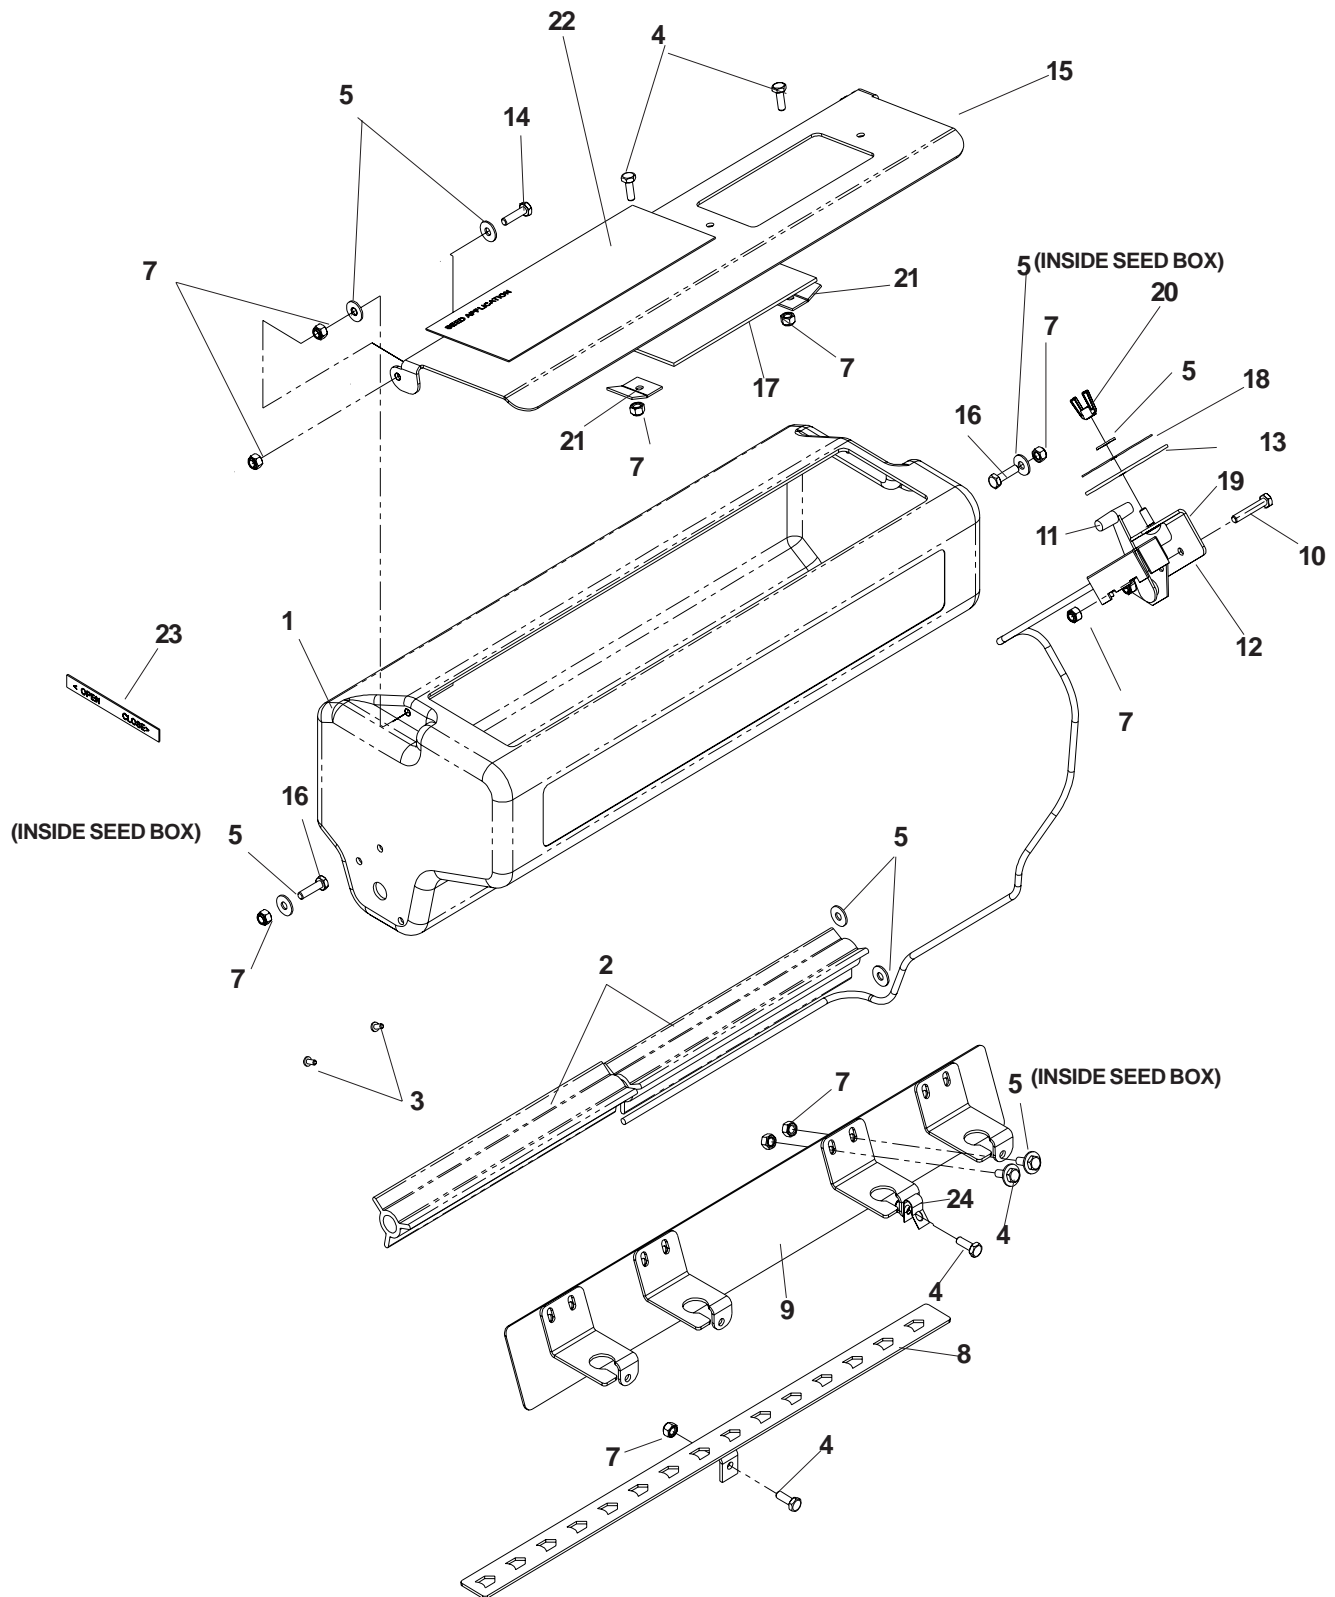

SEEDER ASSEMBLY

SEEDER ASSEMBLY

ITEM	PART NO.	QTY	DESCRIPTION
1	539109374	1	SEEDBOX
2	539106661	2	AGITATOR
3	540000113	2	SCREW, #8-32 X 3/8, TAPPING
4	539990580	12	HCS 1/4C X 3/4
5	539990598	20	WASHER, 1/4, FLAT
6	539106677	4	GUIDE
7	539976978	20	NUT, 1/4C, NYLOC
8	539106678	1	GATE
9	539109375	1	SHIELD
10	539990639	2	HCS 1/4C X 1 1/2
11	540052551	1	SEEDER CABLE
12	539106680	1	MOUNT
13	539107357	1	SEED DIAL
14	539977761	6	HCS 1/4C X 1
15	539106684	1	SEED DOOR
16	539990548	2	HCS 1/4C X 1
17	539106806	1	SEED WINDOW
18	540200141	1	DECAL, SEED DIAL
19	539990074	1	RHSNB 1/4C X 3/4
20	539990997	1	WINGNUT, 1/4C, NYLOC
21	539107246	2	WINDOW CLIP
22	540200140	1	DECAL, SEED APPLICATION
23	540200143	1	DECAL, OPEN/CLOSE
24	540052931	1	CABLE CLAMP
	540053411	2	PUSH NUTS, 5/8 (REAR AXLE) (NOT SHOWN)

Some models use a cotter pin on the rear axle. For those models pushnuts are not necessary.