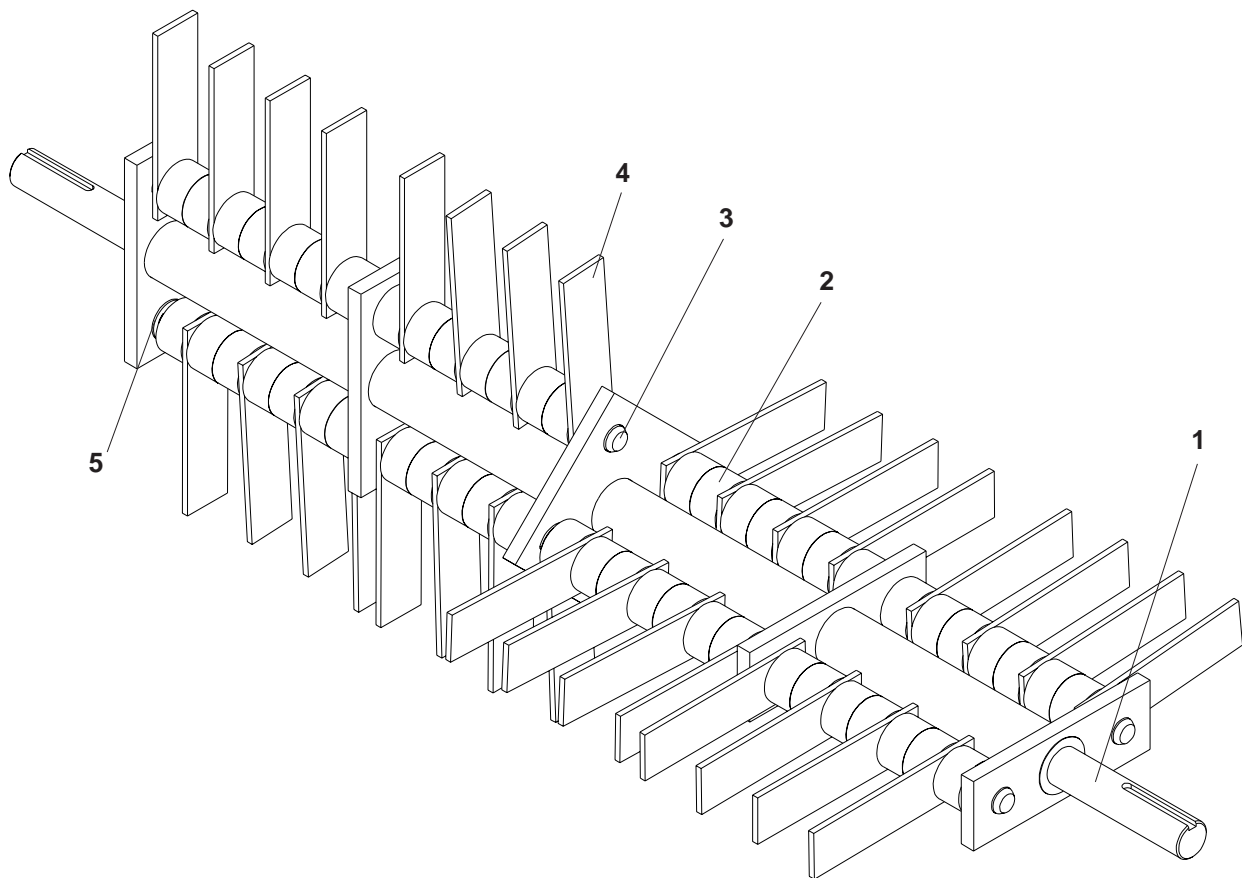

FLAIL REEL ASSEMBLY

ITEM	PART NO.	QTY.	DESCRIPTION
.....	539107183	 1	..... 22" FLAIL REEL (COMPLETE)
1	 539106641	 1	..... SHAFT
2	 539108113	 1	..... SPACER SET (56 SPACERS)
3	 539108111	 1	..... SHAFT & HARDWARE SET(4 SHAFTS)
4	 539108110	 1	..... BLADE SET (32 BLADES)
.....	539108112	 1	..... BLADES W/SHAFTS & HARDWARE SET (32 BLADES)
5	 539101949	 8	..... E-RING 1/2