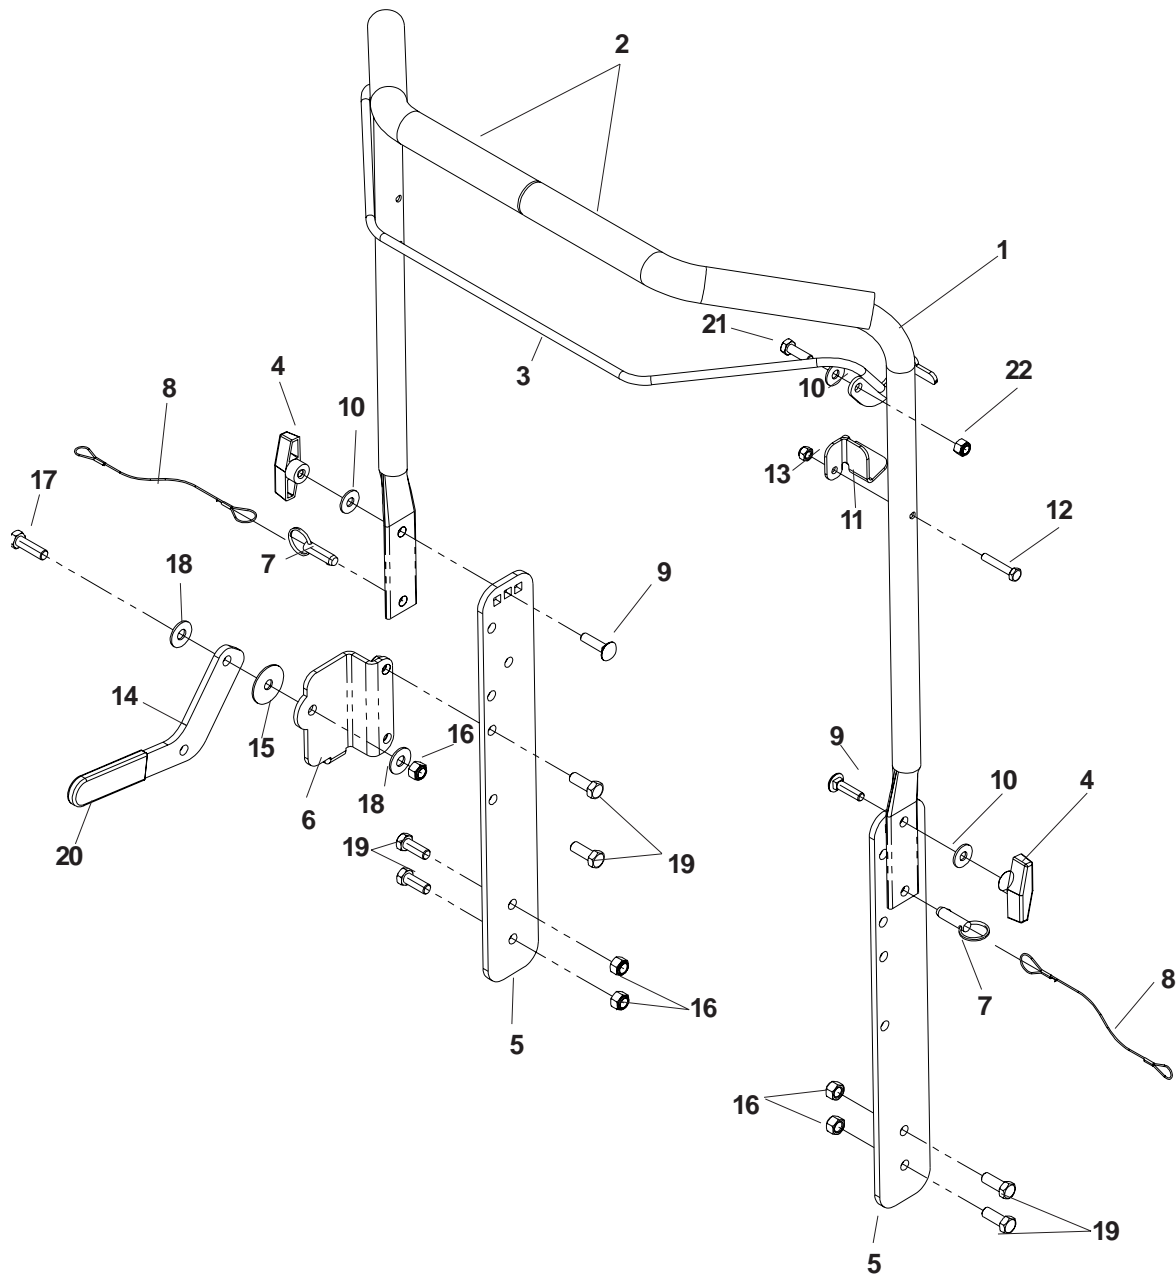

HANDLE ASSEMBLY	4-5
BODY ASSEMBLY	6-7
FLAIL REEL ASSEMBLY	8
DELTA REEL ASSEMBLY	9
SPRING REEL ASSEMBLY	10
DECALS	11
BAGGER ASSEMBLY	12-13
SEEDER ASSEMBLY	14-15

HANDLE ASSEMBLY

HANDLE ASSEMBLY

ITEM	PART NO.	QTY.	DESCRIPTION
1	539106758	1	HANDLE
2	539052561	2	FOAM GRIP
3	539106760	1	BAIL
4	539100481	2	KNOB
5	539106755	2	HANDLE SIDE
6	539106654	1	MOUNT
7	539100556	2	PIN
8	539102563	2	LANYARD
9	539100472	2	RHSNB 5/16C X 1 1/4
10	539990692	3	WASHER, 5/16, FLAT
11	539106688	1	CABLE TAB
12	539990639	1	HCS 1/4C X 1 1/2
13	539976978	1	NUT, 1/4C, NYLOC
14	539106645	1	LEVER
15	539102998	1	WASHER, FRICTION
16	539976979	7	NUT, 3/8C, NYLOC
17	539976941	1	HCS 3/8C X 1 1/4
18	539990517	2	WASHER, 3/8, FLAT
19	539990563	6	HCS 3/8C X 1
20	539976526	1	ADJ. LEVER GRIP
21	539990209	1	HCS 5/16C X 1
22	539990717	1	NUT, 5/16C, NYLOC