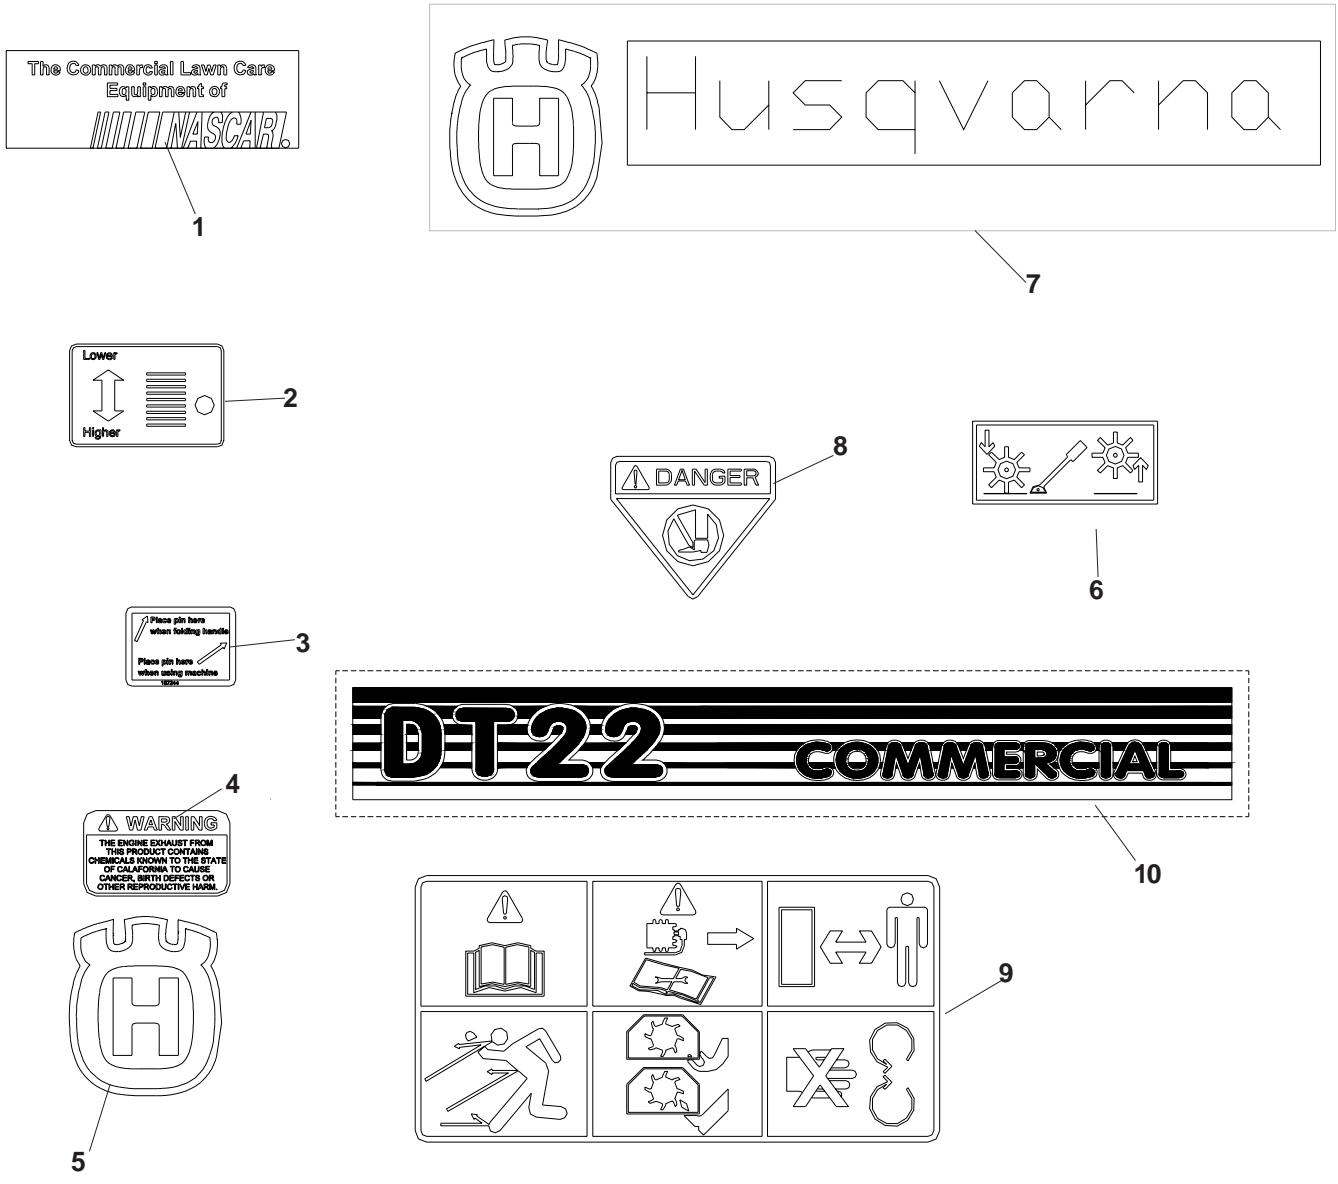

DELTA REEL ASSEMBLY

ITEM	PART NO.	QTY.	DESCRIPTION
	539107184	1	22" DELTA REEL (COMPLETE)
1	539100530	2	JAM NUT W/SETSCREW
2	539106653	2	END SPACER
3	539106651	15	BLADE MTG. PLATE
4	539106652	14	SPACER - LONG
5	539106650	1	SHAFT
6	539108116	1	BLADE W/HARDWARE SET (30 BLADES)
7	539108117	1	SCREW & NUT SET (60 EACH)

SPRING REEL ASSEMBLY

ITEM	PART NO.	QTY.	DESCRIPTION
.....	539107185 1 22" SPRING REEL (COMPLETE)
1	539106683 1 SHAFT
2	540108119 1 SPRING W/HARDWARE SET (42 SPRINGS)

DECALS

ITEM	PART NO.	QTY	DESCRIPTION
1	539105071	1	DECAL, NASCAR
2	539107337	1	DECAL, HEIGHT
3	539107244	1	DECAL, HANDLE PIN
4	539101881	1	DECAL, PROP 65
5	539104789	1	DECAL SMALL CROWN
6	540200028	1	DECAL, HEIGHT ADJUST
7	540200732	1	DECAL, 12" HUSQVARNA W/CROWN
8	540200076	1	DECAL, FOOT DANGER
9	539107359	1	DECAL, GRAPHIC
10	539107189	1	DECAL, DT22