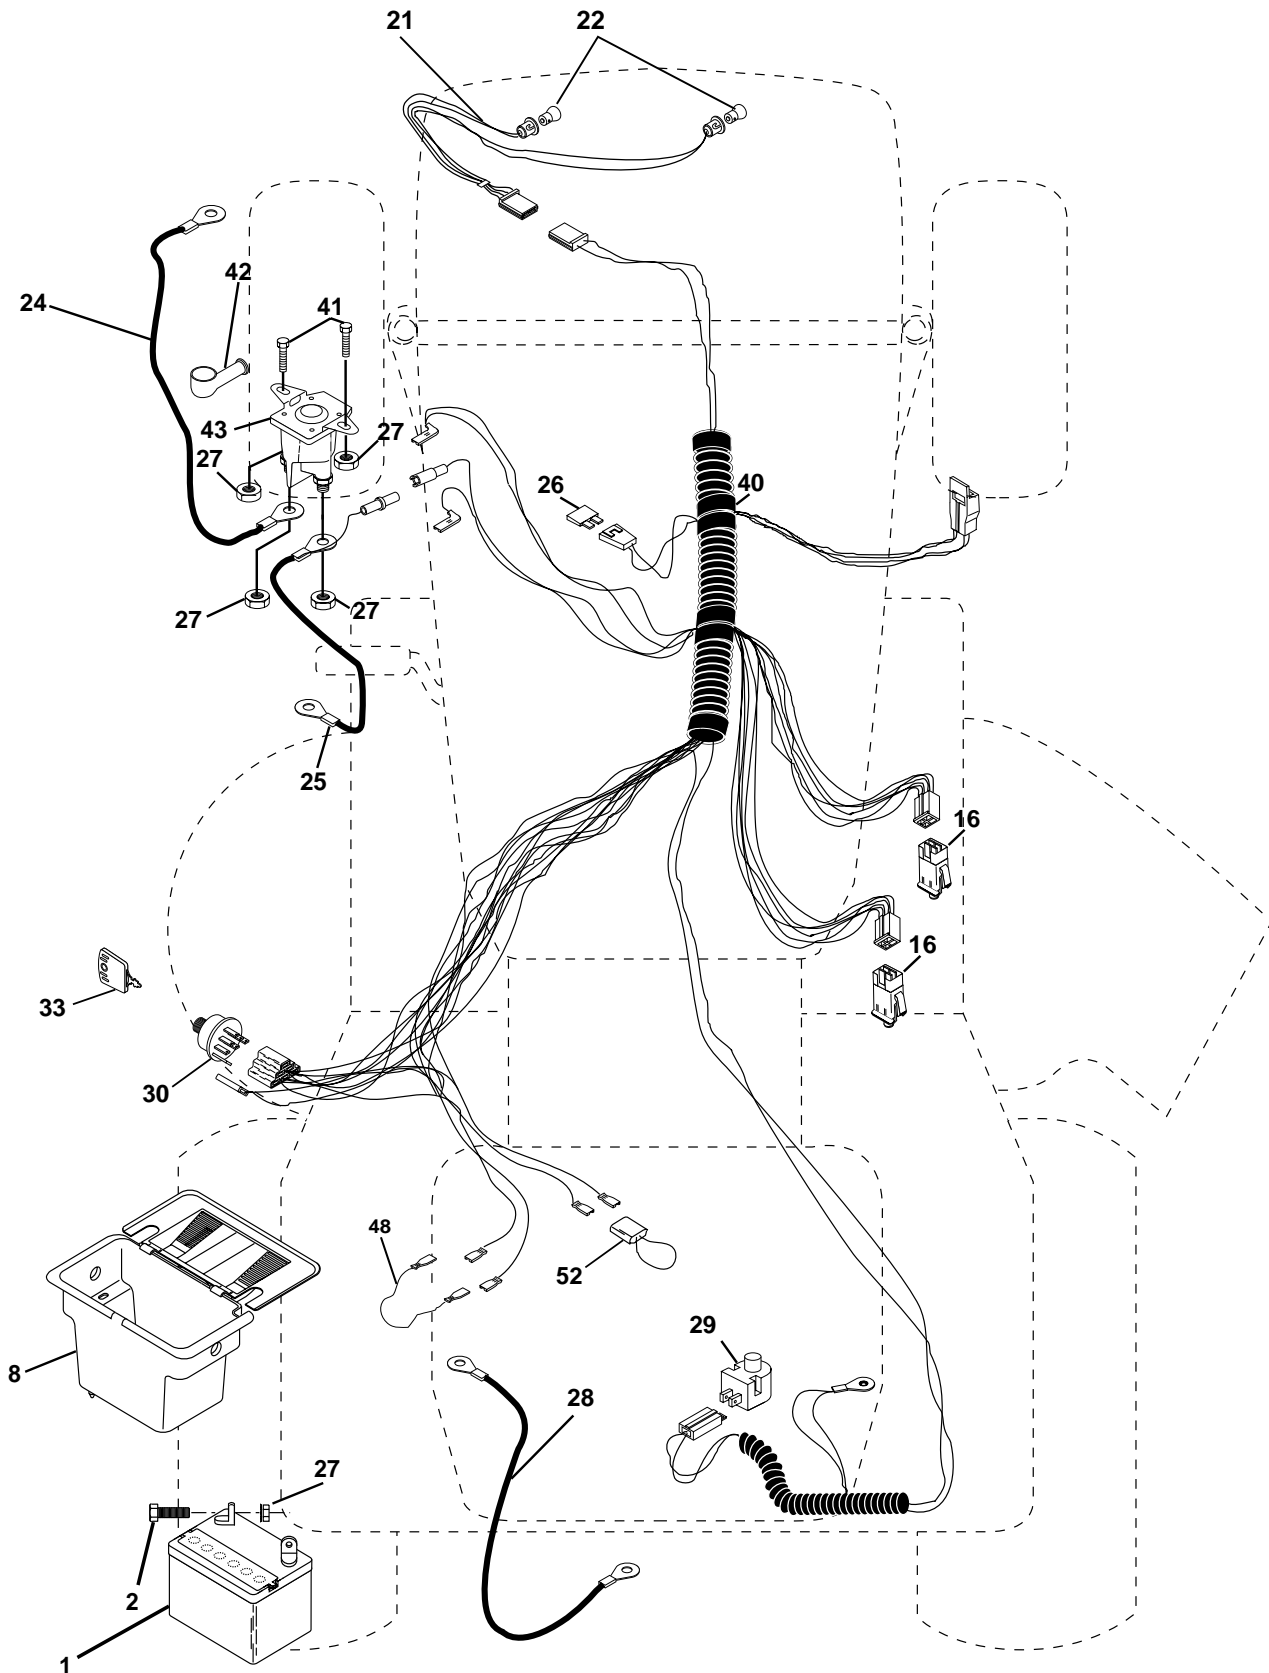

For Husqvarna Parts Call 606-678-9623 or 606-561-4983

REPAIR PARTS

TRACTOR - MODEL NO. YTH130 (HEYTH130L), PRODUCT NO. 954 17 00-26
ELECTRICAL

For Husqvarna Parts Call 606-678-9623 or 606-561-4983

REPAIR PARTS

TRACTOR - MODEL NO. YTH130 (HEYTH130L), PRODUCT NO. 954 17 00-26
ELECTRICAL

KEY NO.	PART NO.	DESCRIPTION
1	532144925	Battery 12 Volt 25 AMP
2	874760412	Bolt Hex Hd 1/4-20unc X 3/4
8	532156417	Case Battery Mech Hinge
16	532153664	Switch Interlock Push-In
21	532166181	Harness Asm Light W/4152j
22	532004152	Bulb Light #1156
24	532004799	Cable Battery 6 Ga 11" red
25	532146147	Cable Battery 6 Ga 44" red w/16 wire
26	532175158	Fuse 20 AMP
27	873510400	Nut Keps Hex 1/4-20 UNC
28	532004207	Cable Ground 6 Ga 12" black
29	532121305	Switch Plunger Nc Gray
30	532175566	Switch Ign
33	532140401	Key Ign Molded Generic
40	532178437	Harness Ign.
41	871110408	Bolt Blk Fin Hex 1/4 - 20 x 1/2
42	532131563	Cover Terminal Red
43	532175141	Solenoid
48	532140844	Adapter Ammeter Rectangular
52	532141940	Protection Wire Loop

NOTE: All component dimensions given in U.S. inches.
1 inch = 25.4 mm.