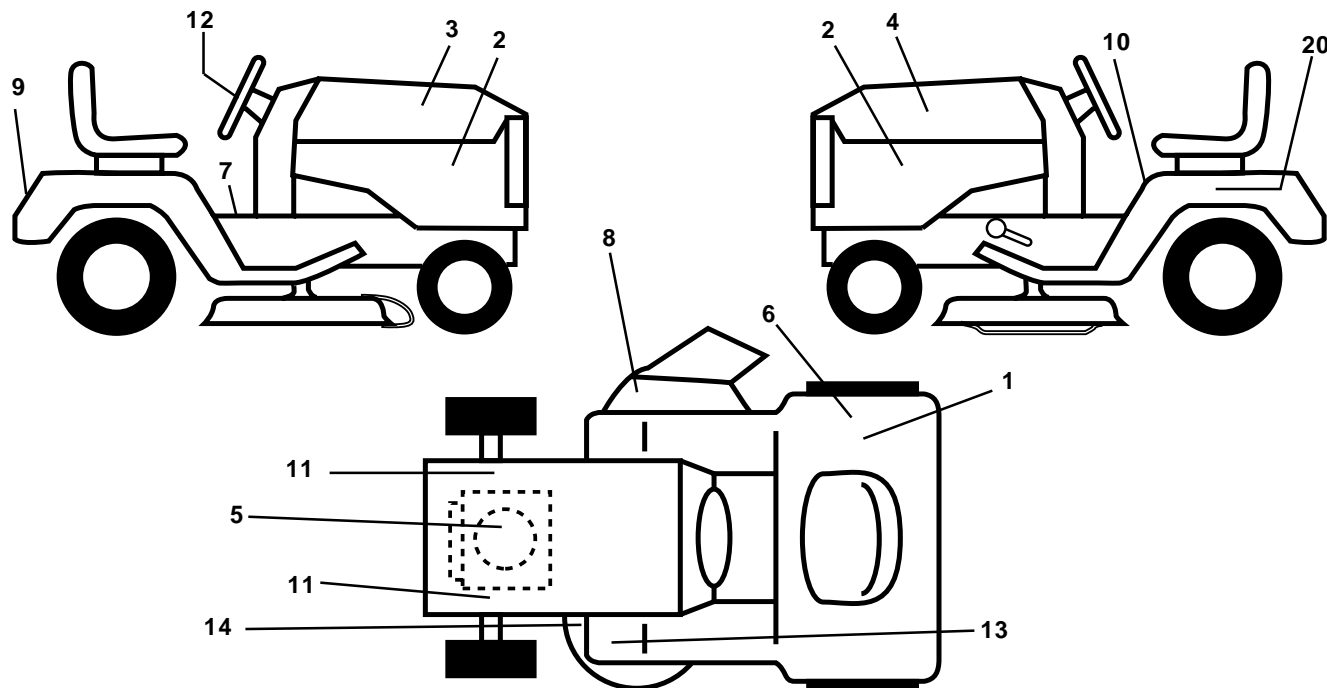

NOTE: All component dimensions given in U.S. inches
1 inch = 25.4 mm

REPAIR PARTS

TRACTOR - MODEL NO. YTH130 (HEYTH130L), PRODUCT NO. 954 17 00-26
SEAT ASSEMBLY

KEY NO.	PART NO.	DESCRIPTION
1	532140839	Seat
2	532140551	Bracket Pivot Seat 8 720
3	871110616	Bolt Fin Hex 3/8-16unc X 1
4	819131610	Washer 13/32 X 1 X 10 Ga
5	532145006	Clip Push-In
6	873800600	Nut Hex w/Ins. 3/8-16 Unc
7	532124181	Spring Seat Cprsn 2 250 Blk Zi
8	817000616	Screw 3/8-16 X 1-1/2 Smgml Tap/R Z
9	819131614	Washer 13/32 X 1 X 14 Ga.
10	532174894	Pan Seat
11	532166369	Knob Seat Adj. Wingnut
12	532121246	Bracket Mounting Switch

NOTE: All component dimensions given in U.S. inches.
1 inch = 25.4 mm

REPAIR PARTS

TRACTOR - MODEL NO. YTH130 (HEYTH130L), PRODUCT NO. 954 17 00-26
DECALS

KEY NO.	PART NO.	DESCRIPTION	KEY NO.	PART NO.	DESCRIPTION
1	532126187	Decal 100 DBA	13	532159737	Decal Brake/Clutch Symbol LT
2	532159713	Decal Panel Side B&S Logo	14	532160396	Decal V-Belt Schematic
3	532151478	Decal Hood RH	20	532145005	Decal Bat Dan/Psn
4	532151480	Decal Hood LH	--	532162598	Decal Drawbar Load Limit
5	532170848	Decal HP Engine	--	532169210	Decal By-Pass Lt Hydro
6	532145437	Decal Euro Stand CE	--	532171284	Pad Footrest LH STLT
7	532140837	Decal Saddle Brake	--	532171285	Pad Footrest RH STLT
8	532145494	Decal Mower Cutfnger Symbol	--	532138311	Decal Handle Lft Height Adjust
9	532150617	Decal Fender Husq	--	532176105	Manual Operator's (Euro.)
10	532145498	Decal Read Owner's Manual Syms.	--	532176106	Manual Operator's (Scan.)
11	532159736	Decal Chassis Hot Muffler	Available accessories not included with tractor:		
12	532170564	Decal Wheel Steering	--	CE42	Grass Catcher
			--	MK420	Mulch Kit w/Blades