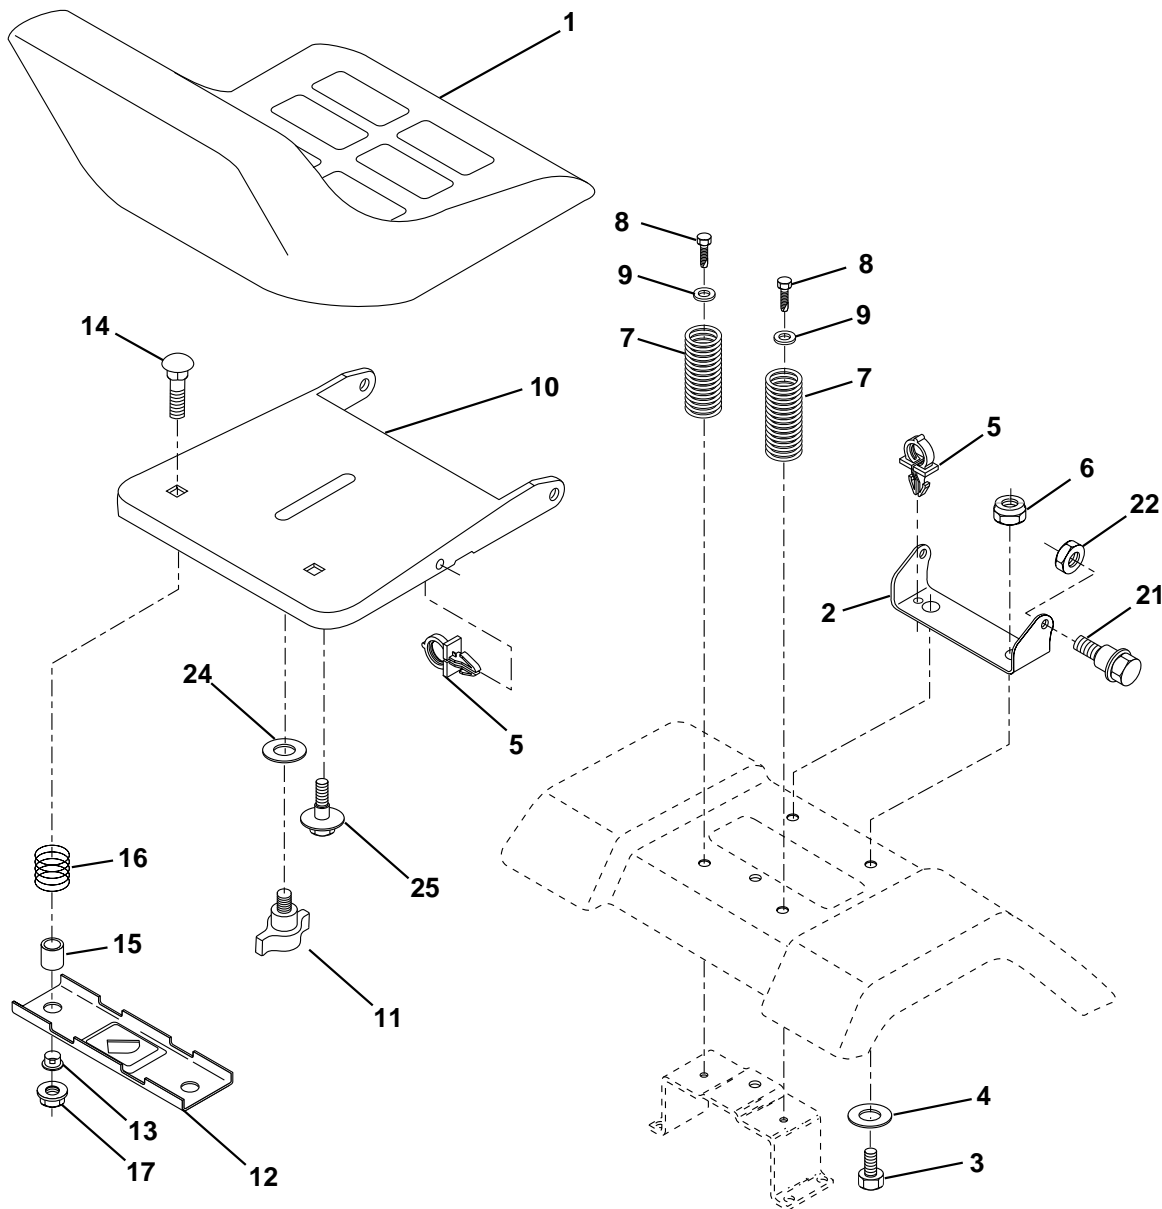

REPAIR PARTS

TRACTOR - MODEL NO. YTH130 (HEYTH130L), PRODUCT NO. 954 17 00-26
ENGINE

KEY NO.	PART NO.	DESCRIPTION
1	532170865	Control Th/ch Flag
2	817720410	Screw Hex Thd Cut 1/4-20x5/8 T
3	-----	Engine B&S Model No. 28R707 (Order Parts From Engine Manufacturer)
4	532137348	Muffler LT B&S 12/12.5/13HP
13	532165291	Gasket Eng 1 313 Id Tin Plated
14	532148456	Tube Drain Oil Easy
16	811050600	Washer Lock Ext Tooth 3/8
23	532169837	Shield Browning/Debris Guard
29	532137180	Kit Spark Arrestor (Flat Scrn)
31	532174642	Tank Fuel Front 2 00
32	532140527	Cap Asm Fuel W/sym Vented
33	532123487	Clamp Hose Black
37	532137040	Line Fuel 20"
38	532148315	Plug Drain Oil Easy
44	817670412	Screw Hexwsh Thdrol 1/4-20x3/4
45	817000612	Screw Hex Wsh Thdr 3/8-16 x 3/4
46	819091416	Washer 9/32 X 7/8 X 16 Ga
62	810040500	Washer Lock Hvy Hlcl Spr 5/16
66	532127951	Stop Throttle 3000 RPM
72	871070512	Screw Hexhd Cap 5/16-18x 3/4
78	817060620	Screw 3/8-16x1-1/4 Smgml Tap/R
81	873510400	Nut Keps Hex 1/4-20 Starter Nut

NOTE: All component dimensions given in U.S. inches
1 inch = 25.4 mm

REPAIR PARTS

TRACTOR - MODEL NO. YTH130 (HEYTH130L), PRODUCT NO. 954 17 00-26
SEAT ASSEMBLY

KEY NO.	PART NO.	DESCRIPTION
1	532140839	Seat
2	532140551	Bracket Pivot Seat 8 720
3	871110616	Bolt Fin Hex 3/8-16unc X 1
4	819131610	Washer 13/32 X 1 X 10 Ga
5	532145006	Clip Push-In
6	873800600	Nut Hex w/Ins. 3/8-16 Unc
7	532124181	Spring Seat Cprsn 2 250 Blk Zi
8	817000616	Screw 3/8-16 X 1-1/2 Smgml Tap/R Z
9	819131614	Washer 13/32 X 1 X 14 Ga.
10	532174894	Pan Seat
11	532166369	Knob Seat Adj. Wingnut
12	532121246	Bracket Mounting Switch