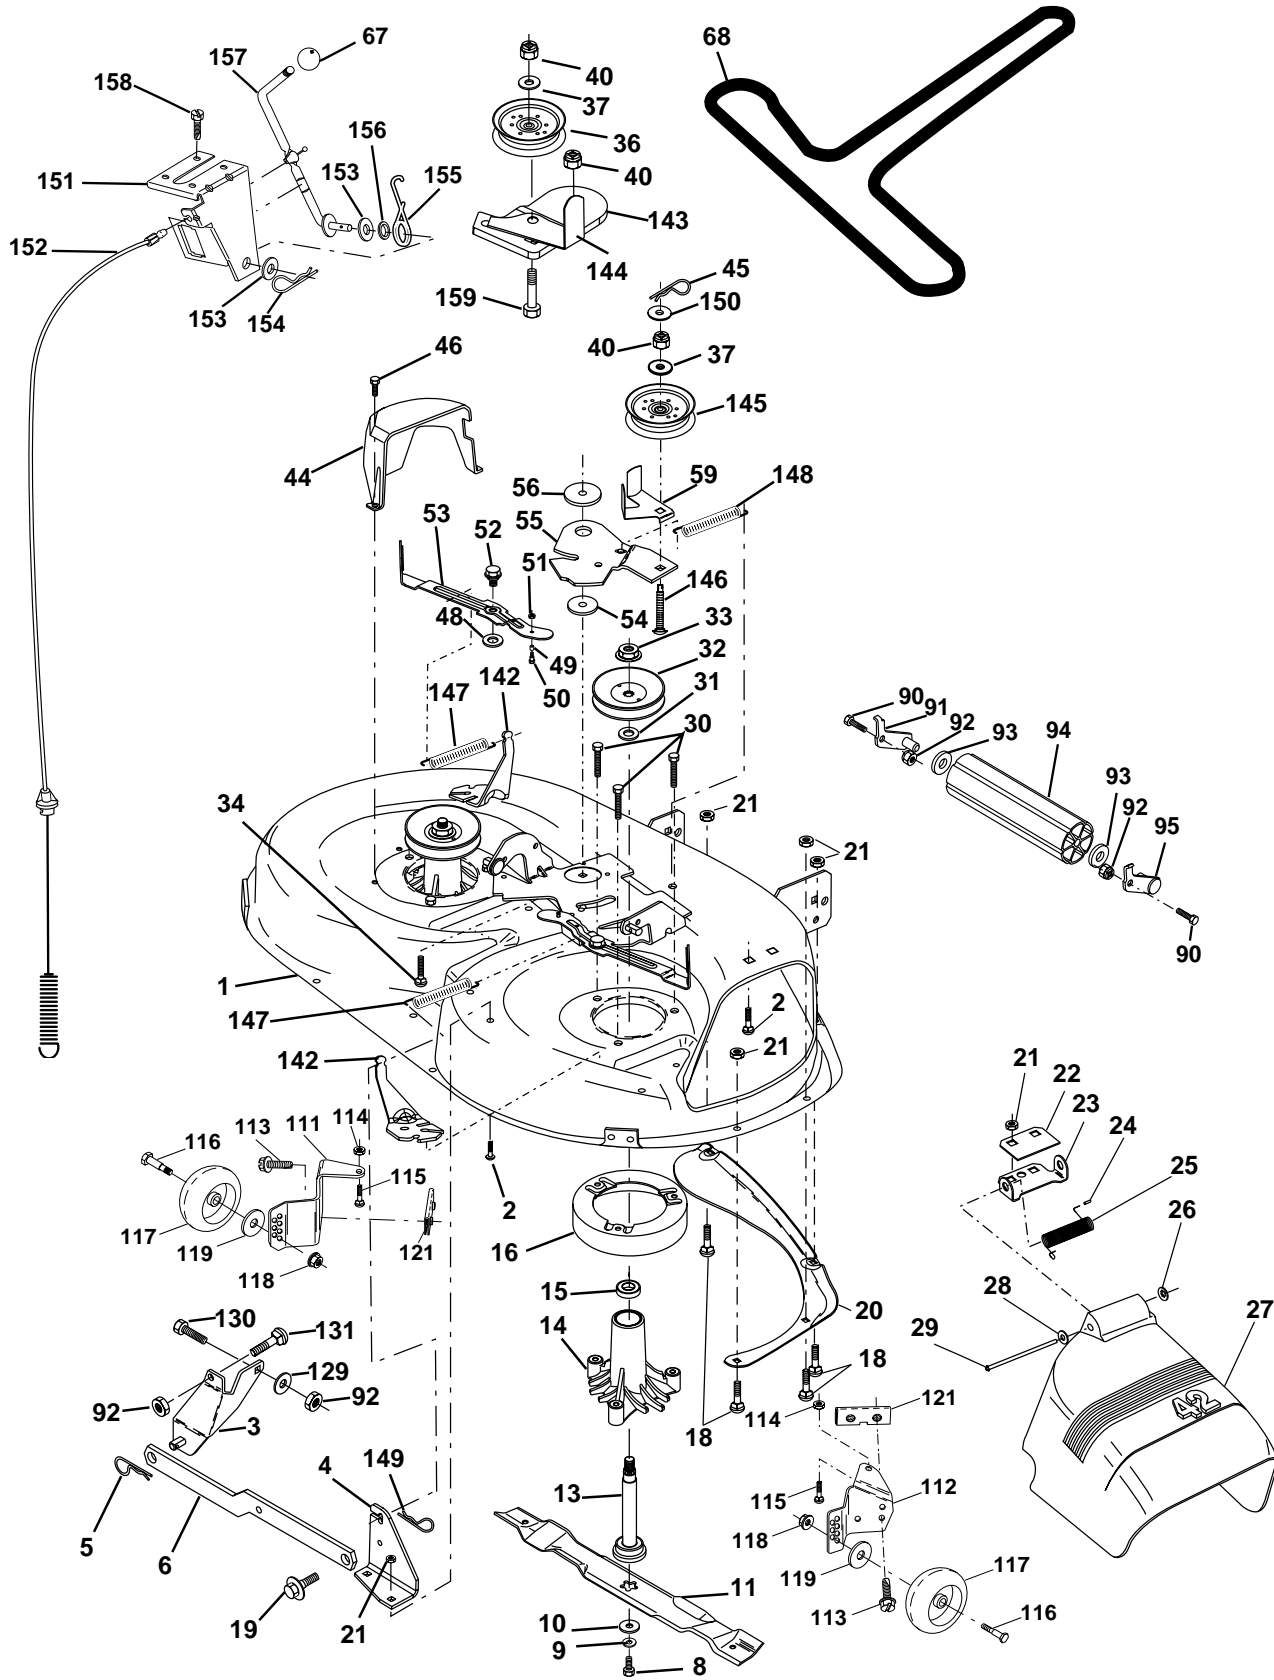

NOTE: All component dimensions given in U.S. inches
1 inch = 25.4 mm

REPAIR PARTS

TRACTOR - MODEL NO. YTH130 (HEYTH130L), PRODUCT NO. 954 17 00-26
SEAT ASSEMBLY

KEY NO.	PART NO.	DESCRIPTION
1	532140839	Seat
2	532140551	Bracket Pivot Seat 8 720
3	871110616	Bolt Fin Hex 3/8-16unc X 1
4	819131610	Washer 13/32 X 1 X 10 Ga
5	532145006	Clip Push-In
6	873800600	Nut Hex w/Ins. 3/8-16 Unc
7	532124181	Spring Seat Cprsn 2 250 Blk Zi
8	817000616	Screw 3/8-16 X 1-1/2 Smgml Tap/R Z
9	819131614	Washer 13/32 X 1 X 14 Ga.
10	532174894	Pan Seat
11	532166369	Knob Seat Adj. Wingnut
12	532121246	Bracket Mounting Switch

WHEELS & TIRES

KEY NO.	PART NO.	DESCRIPTION
1	532059192	Cap Valve Tire
2	532065139	Stem Valve
3	532106222	Tire F Ts 15 X 6 0 - 6 Service
4	532059904	Tube Front (Service Item Only)
5	532138336	Rim Asm 6"front Silver Service
6	532124957	Fitting Grease (Front Wheel Only)
7	532124959	Bearing Flange (Front Wheel Only)
8	532138337	Rim Asm 8"rear Silver Service
9	532122082	Tire R Ts 20x10-8 C Service
10	532124926	Tube Rear (Service Item Only)
11	532175039	Cap Axle Blk 1 50 X 1 00
--	532144334	Sealant, Tire (10 oz. Tube)

NOTE: All component dimensions given in U.S. inches
1 inch = 25.4 mm

REPAIR PARTS

TRACTOR - MODEL NO. YTH130 (HEYTH130L), PRODUCT NO. 954 17 00-26
MOWER DECK

REPAIR PARTS

TRACTOR - MODEL NO. YTH130 (HEYTH130L), PRODUCT NO. 954 17 00-26
MOWER DECK