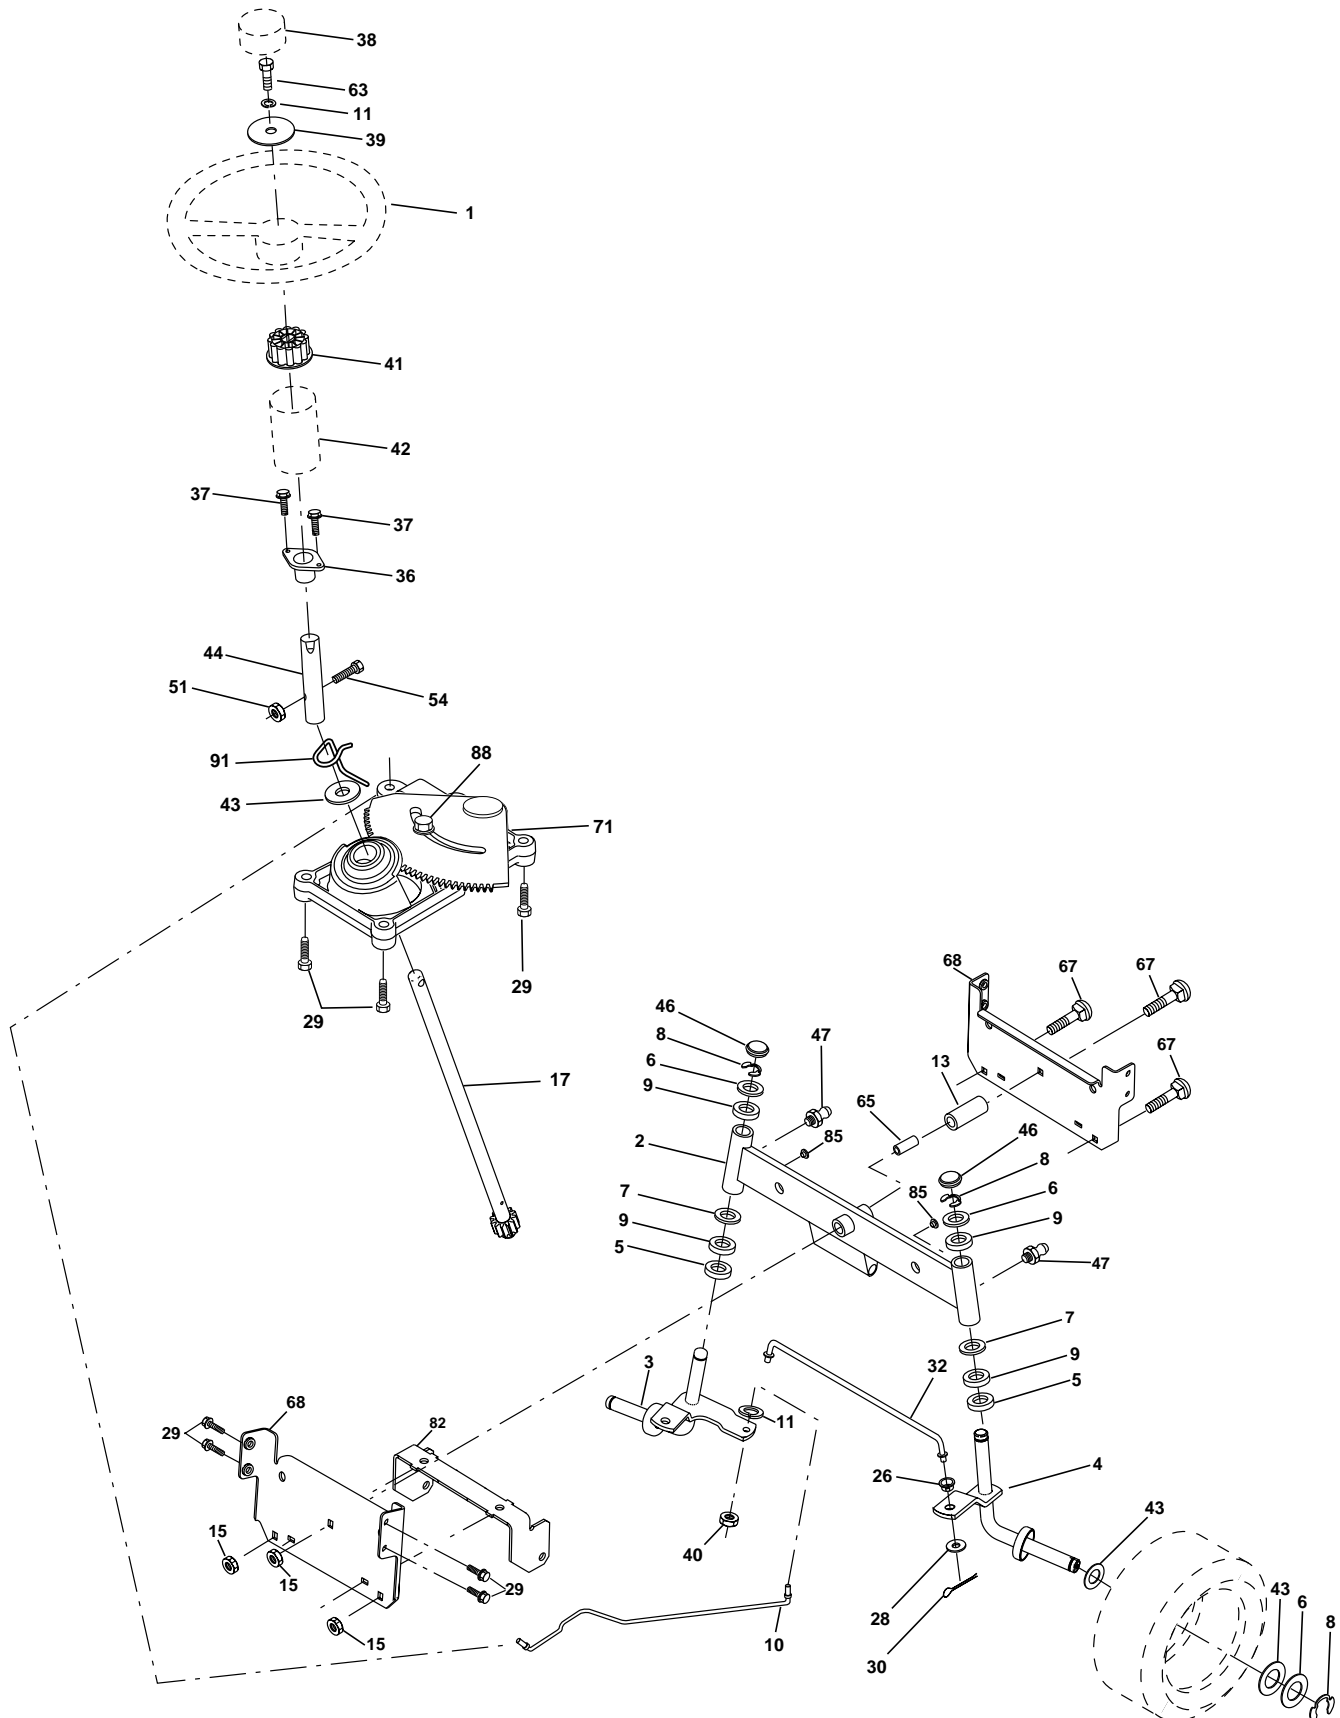

For Husqvarna Parts Call 606-678-9623 or 606-561-4983

REPAIR PARTS

TRACTOR - MODEL NO. YTH130 (HEYTH130L), PRODUCT NO. 954 17 00-26
STEERING ASSEMBLY

REPAIR PARTS

TRACTOR - MODEL NO. YTH130 (HEYTH130L), PRODUCT NO. 954 17 00-26
STEERING ASSEMBLY

KEY NO.	PART NO.	DESCRIPTION
1	532166627	Wheel Steering
2	532154427	Axle Asm STMP Dropped STL
3	532169840	Spindle Asm LH
4	532169839	Spindle Asm RH
5	532124931	Bearing Race Thrust Harden
6	532121748	Washer 25/32 X 1-5/8 X 16 Ga
7	819272016	Washer 27/32 X 1-1/4 X 16 Ga
8	812000029	Ring Klip #t5304-75
9	532124937	Bearing Col Strg Blk
10	532175121	Link Drag
11	810040600	Washer Lock Hvy Hlcl Spr 3/8
13	532136518	Spacer Brg Axle Front
15	532145212	Nut Hexflange Lock
17	532177876	Shaft Asm Strg
26	532126847	Bushing Link Drag Blk LR
28	819131416	Washer 13/32 X 7/8 X 16 Ga
29	817060612	Screw 3/8-16x3/4
30	876020412	Pin Cotter 1/8 X 3/4 Cad
32	532130465	Rod Tie Wire Form 19 75 Mech
36	532155099	Bushing Strg
37	532152927	Screw
38	532166626	Insert Cap Strg Wh
39	819132411	Washer 13/32 X 1-1/20 x 11 Ga
41	532159945	Adaptor Wheel Strg
42	532169634	Boot Steering Shaft
43	532121749	Washer 25/32 X 1 1/4 X 16 Ga
44	532153720	Extension Steering Shaft LR/LT
46	532121232	Cap Spindle Fr Top Blk
47	532124836	Fitting Grease
51	873800500	Nut Lock Hex w/Ins 5/16-18
54	874780520	Bolt Fin Hex 5/16-18 Unc x 1-1/4
63	874780616	Bolt Fin Hex 3/8-16unc x 1 Gr. 5
65	532160367	Spacer Brace Axle
67	872140618	Bolt Rdhd Sqnk 3/8-16 x 2-1/4
68	532169827	Axle, Brace
71	532175146	Steering Asm
82	532169835	Bracket Susp Chassis Front
85	532133835	Fastner Christmas Tree
88	532175118	Screw 7/16-20
91	532175553	Clip Steering

NOTE: All component dimensions given in U.S. inches.
1 inch = 25.4 mm.