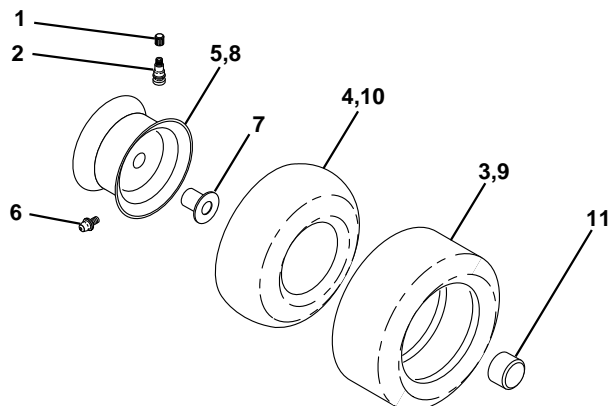

WHEELS & TIRES

KEY NO.	PART NO.	DESCRIPTION
1	532059192	Cap Valve Tire
2	532065139	Stem Valve
3	532106222	Tire F Ts 15 X 6 0 - 6 Service
4	532059904	Tube Front (Service Item Only)
5	532138336	Rim Asm 6"front Silver Service
6	532124957	Fitting Grease (Front Wheel Only)
7	532124959	Bearing Flange (Front Wheel Only)
8	532138337	Rim Asm 8"rear Silver Service
9	532122082	Tire R Ts 20x10-8 C Service
10	532124926	Tube Rear (Service Item Only)
11	532175039	Cap Axle Blk 1 50 X 1 00
--	532144334	Sealant, Tire (10 oz. Tube)

NOTE: All component dimensions given in U.S. inches
1 inch = 25.4 mm