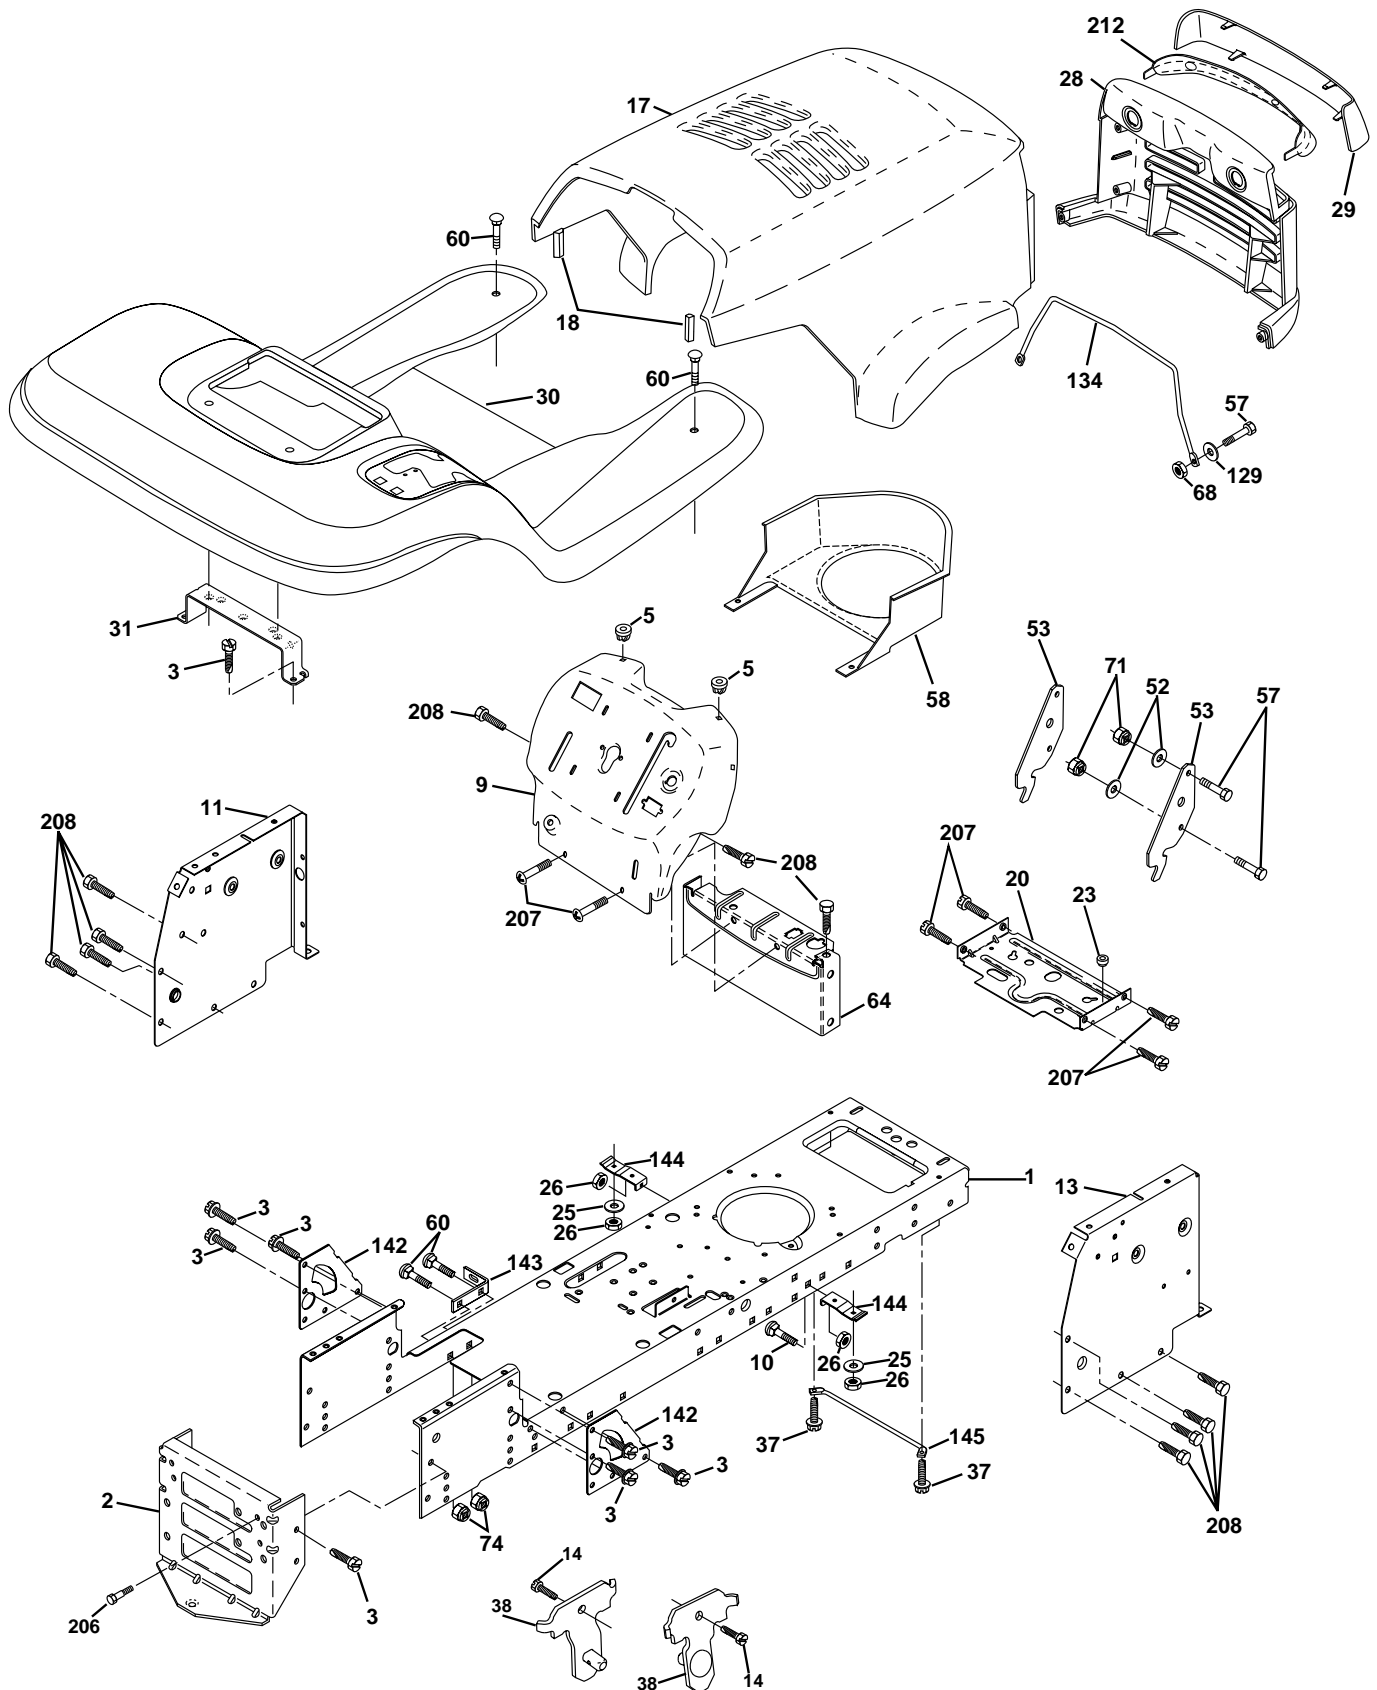

TRACTOR - MODEL NO. YTH130 (HEYTH130L), PRODUCT NO. 954 17 00-26
ELECTRICAL

KEY NO.	PART NO.	DESCRIPTION
1	532144925	Battery 12 Volt 25 AMP
2	874760412	Bolt Hex Hd 1/4-20unc X 3/4
8	532156417	Case Battery Mech Hinge
16	532153664	Switch Interlock Push-In
21	532166181	Harness Asm Light W/4152j
22	532004152	Bulb Light #1156
24	532004799	Cable Battery 6 Ga 11" red
25	532146147	Cable Battery 6 Ga 44" red w/16 wire
26	532175158	Fuse 20 AMP
27	873510400	Nut Keps Hex 1/4-20 UNC
28	532004207	Cable Ground 6 Ga 12" black
29	532121305	Switch Plunger Nc Gray
30	532175566	Switch Ign
33	532140401	Key Ign Molded Generic
40	532178437	Harness Ign.
41	871110408	Bolt Blk Fin Hex 1/4 - 20 x 1/2
42	532131563	Cover Terminal Red
43	532175141	Solenoid
48	532140844	Adapter Ammeter Rectangular
52	532141940	Protection Wire Loop

NOTE: All component dimensions given in U.S. inches.
1 inch = 25.4 mm.

For Husqvarna Parts Call 606-678-9623 or 606-561-4983

REPAIR PARTS

TRACTOR - MODEL NO. YTH130 (HEYTH130L), PRODUCT NO. 954 17 00-26
CHASSIS AND ENCLOSURES

NOTE: All component dimensions given in U.S. inches
1 inch = 25.4 mm

REPAIR PARTS

TRACTOR - MODEL NO. YTH130 (HEYTH130L), PRODUCT NO. 954 17 00-26
SEAT ASSEMBLY

KEY NO.	PART NO.	DESCRIPTION
1	532140839	Seat
2	532140551	Bracket Pivot Seat 8 720
3	871110616	Bolt Fin Hex 3/8-16unc X 1
4	819131610	Washer 13/32 X 1 X 10 Ga
5	532145006	Clip Push-In
6	873800600	Nut Hex w/Ins. 3/8-16 Unc
7	532124181	Spring Seat Cprsn 2 250 Blk Zi
8	817000616	Screw 3/8-16 X 1-1/2 Smgml Tap/R Z
9	819131614	Washer 13/32 X 1 X 14 Ga.
10	532174894	Pan Seat
11	532166369	Knob Seat Adj. Wingnut
12	532121246	Bracket Mounting Switch