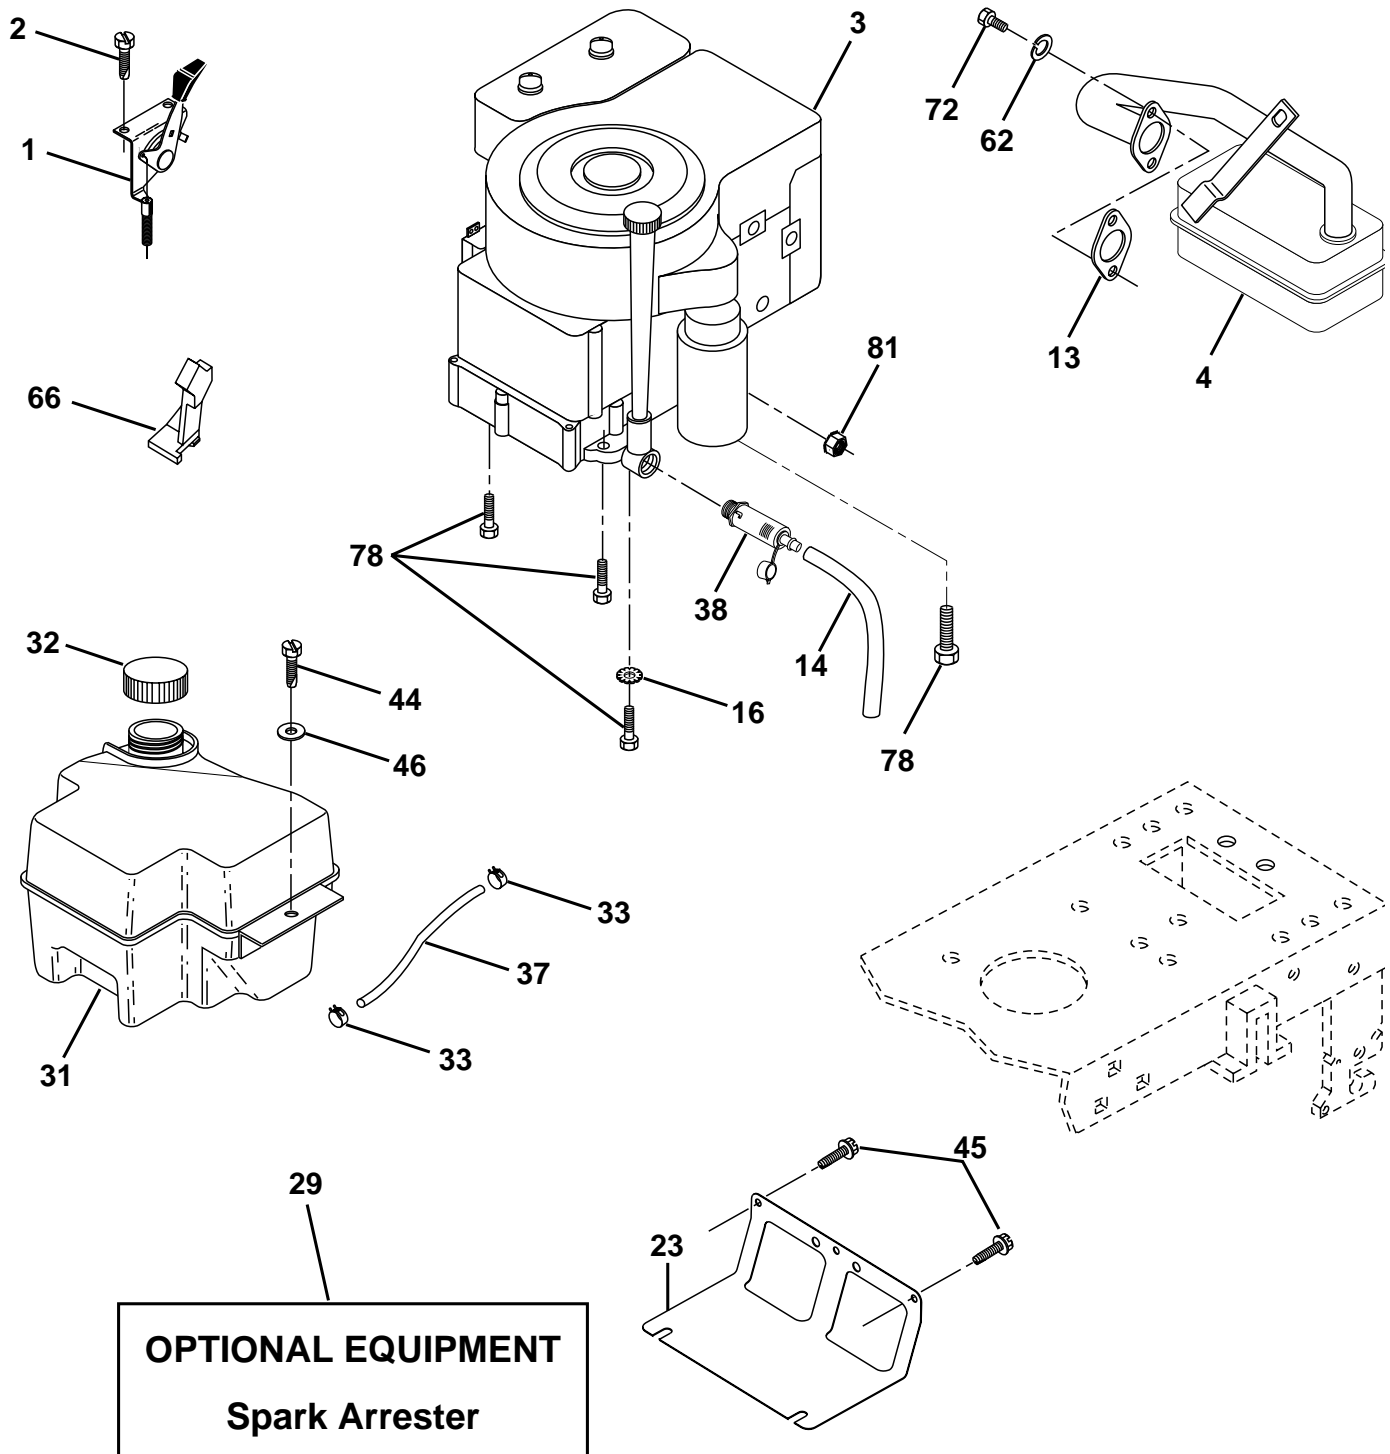

REPAIR PARTS

TRACTOR - MODEL NO. YTH130 (HEYTH130L), PRODUCT NO. 954 17 00-26
ENGINE

For Husqvarna Parts Call 606-678-9623 or 606-561-4983

REPAIR PARTS

TRACTOR - MODEL NO. YTH130 (HEYTH130L), PRODUCT NO. 954 17 00-26
ENGINE

KEY NO.	PART NO.	DESCRIPTION
1	532170865	Control Th/ch Flag
2	817720410	Screw Hex Thd Cut 1/4-20x5/8 T
3	-----	Engine B&S Model No. 28R707 (Order Parts From Engine Manufacturer)
4	532137348	Muffler LT B&S 12/12.5/13HP
13	532165291	Gasket Eng 1 313 Id Tin Plated
14	532148456	Tube Drain Oil Easy
16	811050600	Washer Lock Ext Tooth 3/8
23	532169837	Shield Browning/Debris Guard
29	532137180	Kit Spark Arrestor (Flat Scrn)
31	532174642	Tank Fuel Front 2 00
32	532140527	Cap Asm Fuel W/sym Vented
33	532123487	Clamp Hose Black
37	532137040	Line Fuel 20"
38	532148315	Plug Drain Oil Easy
44	817670412	Screw Hexwsh Thdrol 1/4-20x3/4
45	817000612	Screw Hex Wsh Thdr 3/8-16 x 3/4
46	819091416	Washer 9/32 X 7/8 X 16 Ga
62	810040500	Washer Lock Hvy Hlcl Spr 5/16
66	532127951	Stop Throttle 3000 RPM
72	871070512	Screw Hexhd Cap 5/16-18x 3/4
78	817060620	Screw 3/8-16x1-1/4 Smgml Tap/R
81	873510400	Nut Keps Hex 1/4-20 Starter Nut

NOTE: All component dimensions given in U.S. inches
1 inch = 25.4 mm