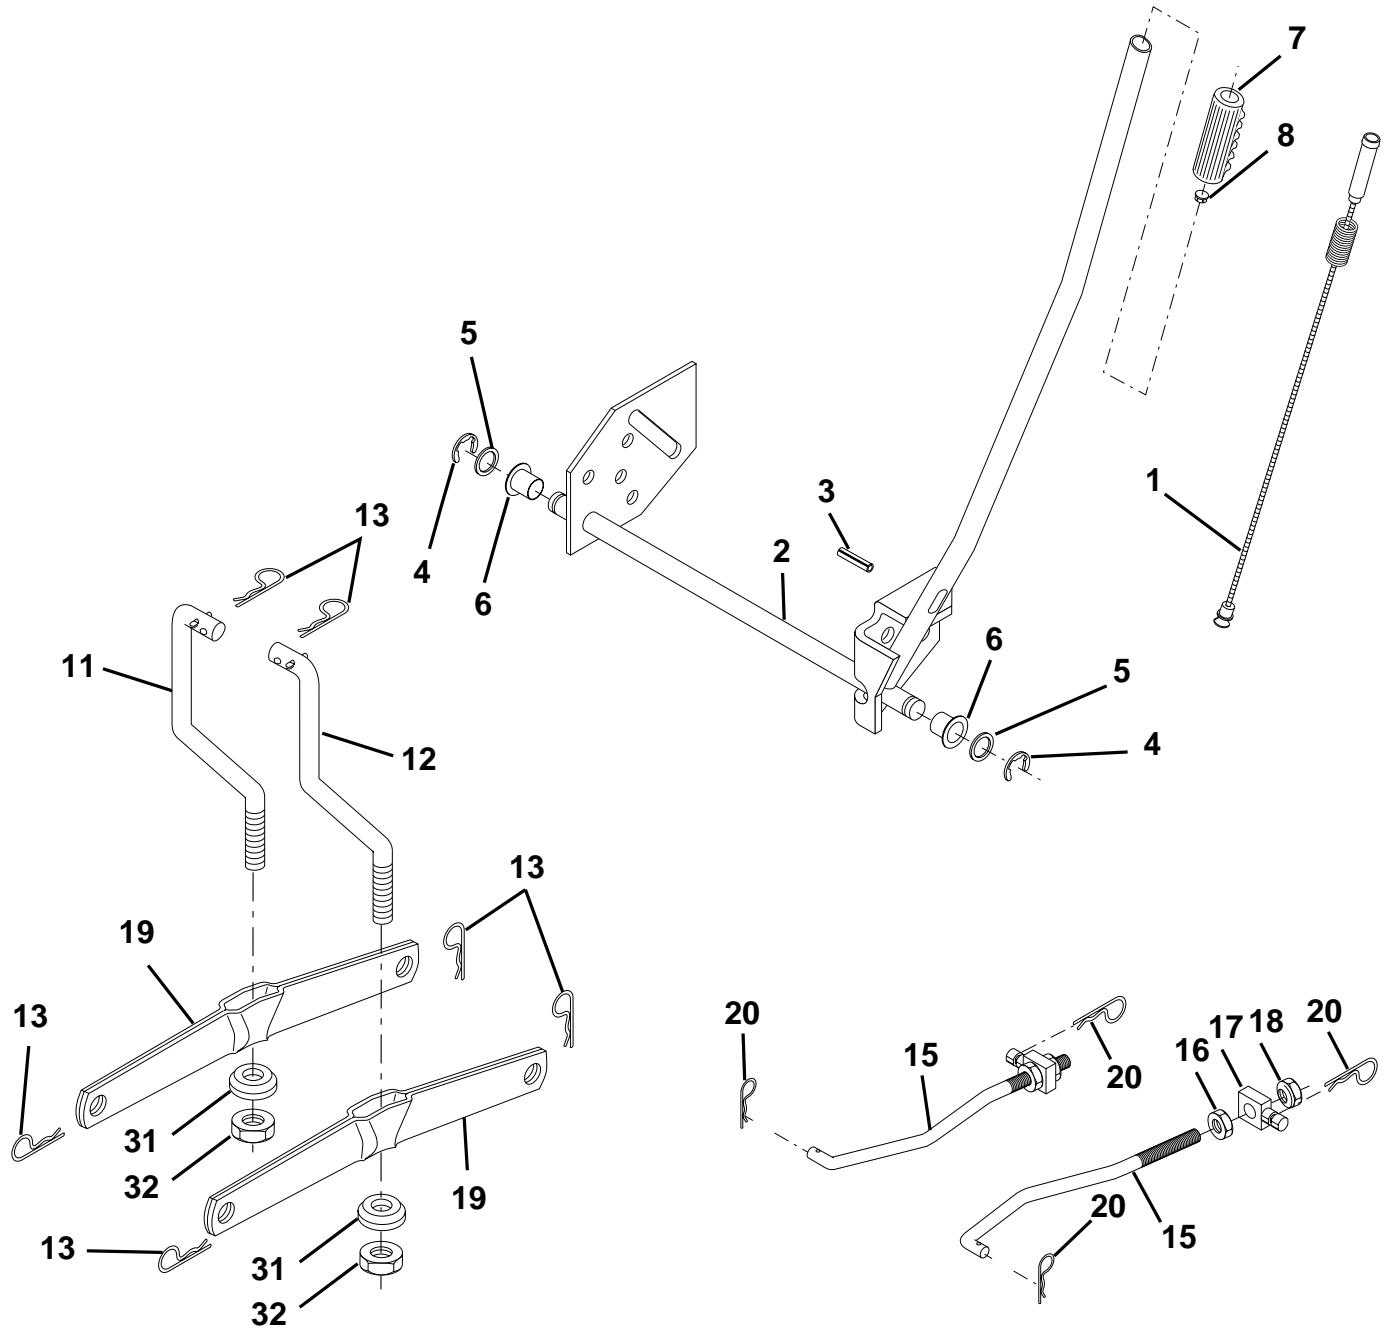

NOTE: All component dimensions given in U.S. inches
1 inch = 25.4 mm

REPAIR PARTS

TRACTOR - MODEL NO. YTH130 (HEYTH130L), PRODUCT NO. 954 17 00-26
SEAT ASSEMBLY

KEY NO.	PART NO.	DESCRIPTION
1	532140839	Seat
2	532140551	Bracket Pivot Seat 8 720
3	871110616	Bolt Fin Hex 3/8-16unc X 1
4	819131610	Washer 13/32 X 1 X 10 Ga
5	532145006	Clip Push-In
6	873800600	Nut Hex w/Ins. 3/8-16 Unc
7	532124181	Spring Seat Cprsn 2 250 Blk Zi
8	817000616	Screw 3/8-16 X 1-1/2 Smgml Tap/R Z
9	819131614	Washer 13/32 X 1 X 14 Ga.
10	532174894	Pan Seat
11	532166369	Knob Seat Adj. Wingnut
12	532121246	Bracket Mounting Switch

WHEELS & TIRES

KEY NO.	PART NO.	DESCRIPTION
1	532059192	Cap Valve Tire
2	532065139	Stem Valve
3	532106222	Tire F Ts 15 X 6 0 - 6 Service
4	532059904	Tube Front (Service Item Only)
5	532138336	Rim Asm 6"front Silver Service
6	532124957	Fitting Grease (Front Wheel Only)
7	532124959	Bearing Flange (Front Wheel Only)
8	532138337	Rim Asm 8"rear Silver Service
9	532122082	Tire R Ts 20x10-8 C Service
10	532124926	Tube Rear (Service Item Only)
11	532175039	Cap Axle Blk 1 50 X 1 00
--	532144334	Sealant, Tire (10 oz. Tube)

NOTE: All component dimensions given in U.S. inches
1 inch = 25.4 mm

REPAIR PARTS

TRACTOR - MODEL NO. YTH130 (HEYTH130L), PRODUCT NO. 954 17 00-26
MOWER DECK

REPAIR PARTS

TRACTOR - MODEL NO. YTH130 (HEYTH130L), PRODUCT NO. 954 17 00-26
MOWER DECK

NOTE: All component dimensions given in U.S. inches
 1 inch = 25.4 mm

For Husqvarna Parts Call 606-678-9623 or 606-561-4983

REPAIR PARTS

TRACTOR - MODEL NO. YTH130 (HEYTH130L), PRODUCT NO. 954 17 00-26
MOWER LIFT