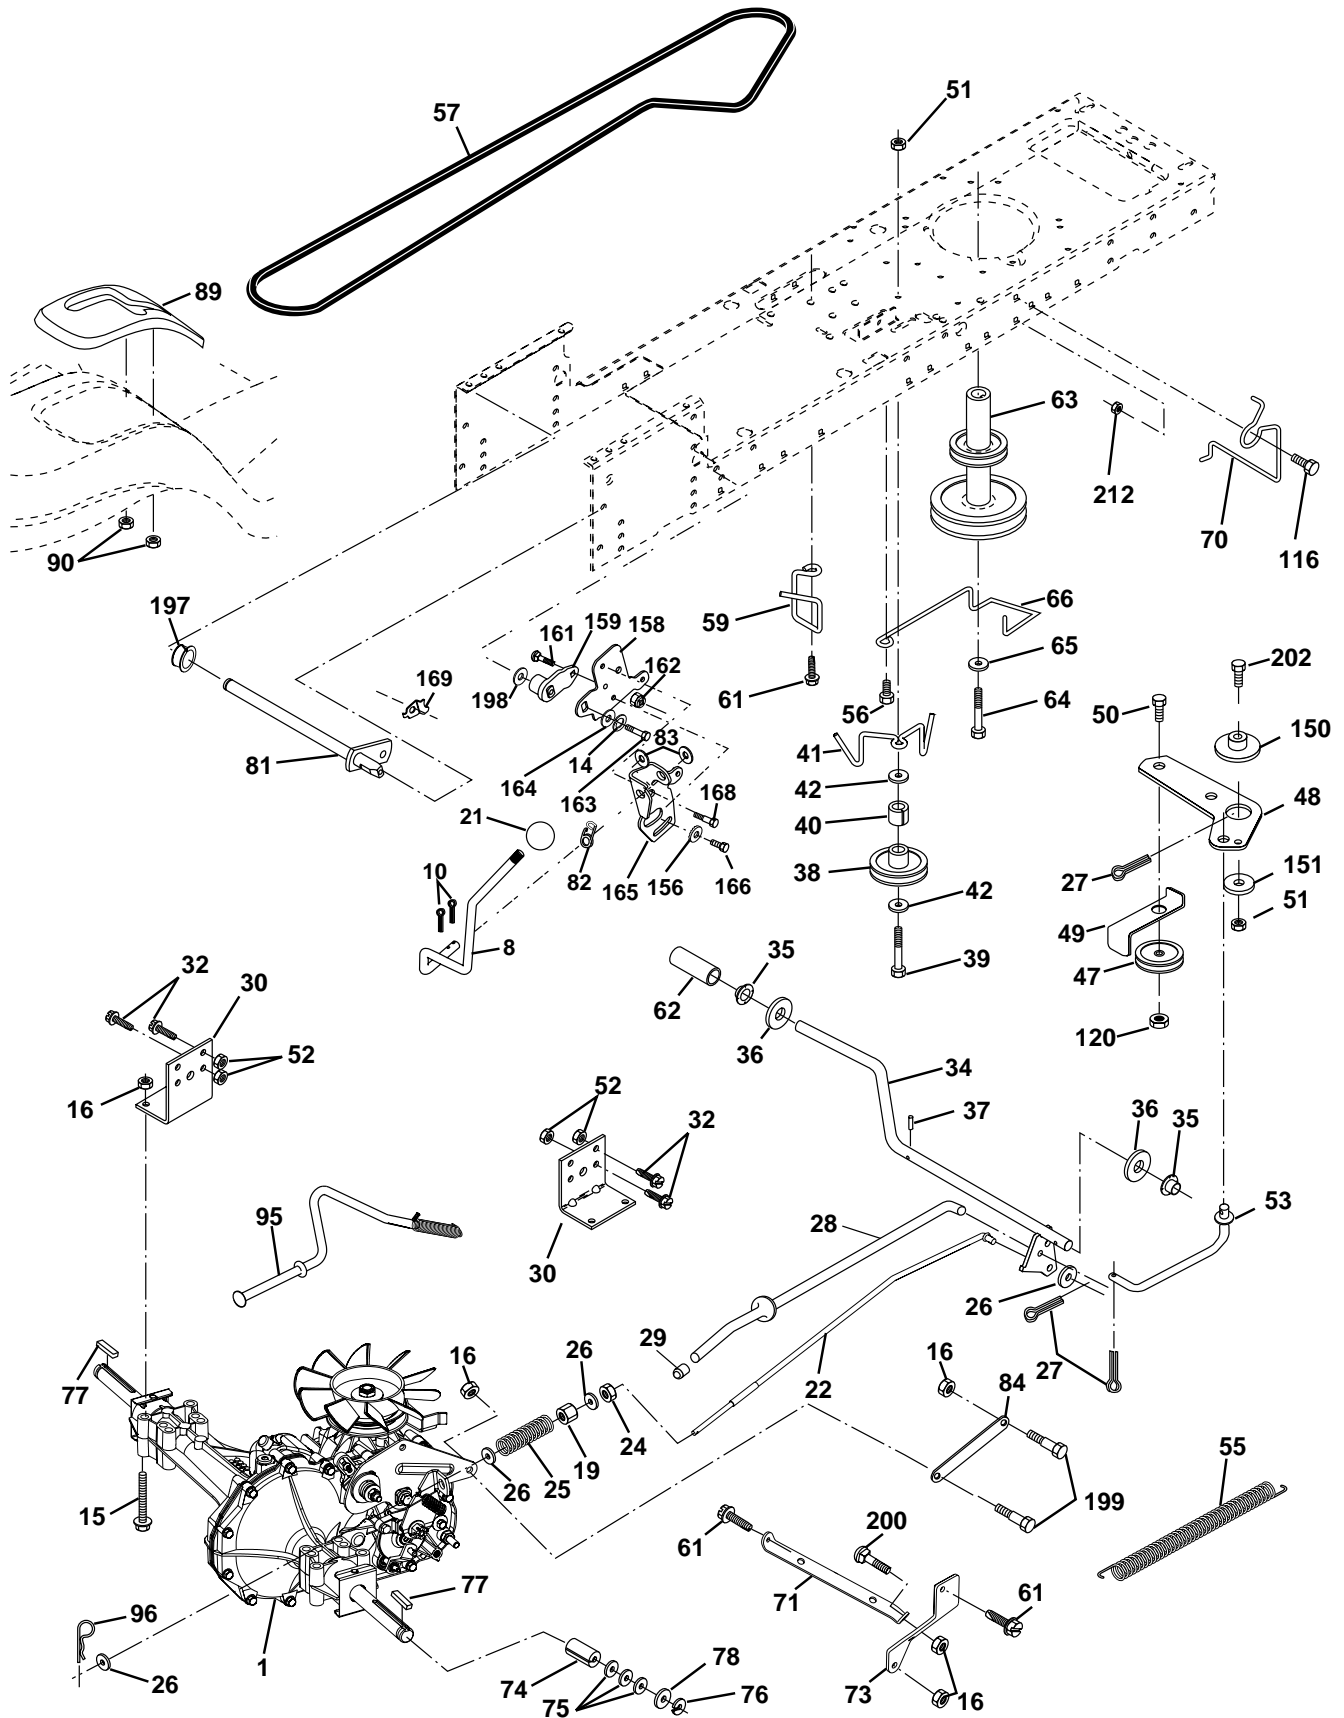

For Husqvarna Parts Call 606-678-9623 or 606-561-4983

REPAIR PARTS

TRACTOR - MODEL NO. YTH130 (HEYTH130L), PRODUCT NO. 954 17 00-26
DRIVE

REPAIR PARTS

TRACTOR - MODEL NO. YTH130 (HEYTH130L), PRODUCT NO. 954 17 00-26
DRIVE

KEY NO.	PART NO.	DESCRIPTION	KEY NO.	PART NO.	DESCRIPTION
1	-----	Transaxle Hydro Gr 314-0510 (Order parts from transaxle manufacturer)	65	810040700	Washer
8	532165866	Rod Shift Fender STLT	66	532154778	Keeper Belt Engine
10	876020416	Pin Cotter 1/8 x 1 CAD	70	532134683	Guide Belt Mower Drive RH
14	810040400	Washer Lock Hvy Helical 1/4	71	532169183	Strap Torque Lh Hydro
15	874490544	Bolt Hex Flg Hd 5/16-18 X Gr.5	73	532169182	Strap Torque Rh Hydro
16	873800500	Nut Lock Hex W/Ins. 5/16-18 Unc P	74	532137057	Spacer, Axle
19	873800600	Nut Lock Hex W/Wsh 3/8-16 Unc	75	532121749	Washer 25/32 x 1-1/4 x 16 Gauge
21	532121274	Knob, Duckhead	76	812000001	E-Ring
22	532169498	Rod, Brake Hydro	77	532123583	Key, Square
24	873350600	Nut	78	532121748	Washer 25/32 x 1-5/8 x 16 Gauge
25	532106888	Spring, Brake Rod	81	532165596	Shaft Asm. Cross Hydro
26	819131316	Washer	82	532165711	Spring Torsion T/A
27	876020412	Pin Cotter 1/8 x 3/4 CAD.	83	819171216	Washer 17/32 x 3/4 x 16 Ga.
28	532175765	Rod, Parking Brake	84	532169594	Link Transaxle
29	532071673	Cap, Parking Brake	89	532164890	Console, Shift
30	532169592	Bracket, Transaxle	90	532124346	Nut Self-Thd wsh-Hd 1/4 Zinc
32	874760512	Bolt Hex Hd 5/16-18 Unc x 3/4	95	532170201	Control Asm Bypass Hydro
34	532175578	Shaft, Foot Pedal	96	532124788	Retainer Spring 1" Zinc/Cad
35	532120183	Bearing, Nylon	116	872140608	Bolt 3/8-16 x 1
36	819211616	Washer	120	873900600	Nut Lock 3/8-16
37	532124963	Pin, Roll	150	532175456	Spacer Retainer
38	532165936	Pulley, Composite, Flat	151	819133210	Washer 13/32 x 2 x 10 Ga.
39	874760648	Bolt Fin Hex 3/8-16 Unc x 2-3/4	156	532166002	Washer Srrtd 5/16 ID x 1.0 x .125 Tk
40	532175461	Spacer, Split	158	532165589	Bracket Shift Mount
41	532175556	Keeper, Belt Idler	159	532165494	Hub Tapered Flange Shift LT
42	819131312	Washer 13/32 x 13/16 x 12 Gauge	161	872140406	Bolt Rdhd Sqnk 1/4-20 x 3/4 Gr. 5
47	532127783	Pulley, Idler, V-Groove	162	873680400	Nut Crownlock 1/4-20 Unc
48	532154407	Bellcrank Clutch Grnd Drv Stl	163	874780416	Bolt Hex Fin 1/4-20 unc x 1 Gr. 5
49	532123205	Retainer, Belt	164	819091010	Washer 5/8 x .281 x 10 Ga
50	874760624	Bolt Hex 3/8-16 Unc x 1-1/2	165	532165623	Bracket Pivot Lever
51	873680600	Nut Crownlock 3/8-16	166	532166880	Screw 5/16-18 x 5/8 TT Yellow
52	873680500	Nut Crownlock 5/16-18	168	532165492	Bolt Shoulder 5/16-18 x .561 TT
53	532105710	Link, Clutch	169	532165580	Plate Fastening Cross Shf. STLT/CRD
55	532105709	Spring, Return, Clutch	197	532169613	Nyliner Snap-In 5/8" ID
56	817060616	Vis 3/8-16 x 1	198	532169593	Washer Nyl 7/8 ID x .105 HYD CRD
57	532140294	V-Belt, Ground Drive	199	532169612	Bolt Shoulder 5/16-18 Unc
59	532169691	Keeper, Center Span	200	872140508	Bolt Rdhd Sqnk 5/16-18 Unc x 1
61	817060612	Screw 3/8-16 x 3/4	202	872110614	Bolt Carr Sh 3/8-16 x 1-3/4 Gr. 5
62	532123533	Cover, Pedal	212	532145212	Nut Hexflange Lock
63	532175410	Pulley, Clutch Eng			
64	871170764	Bolt Hex 7/16-20 x 4 Ga. 5			

NOTE: All component dimensions given in U.S. inches
1 inch = 25.4 mm