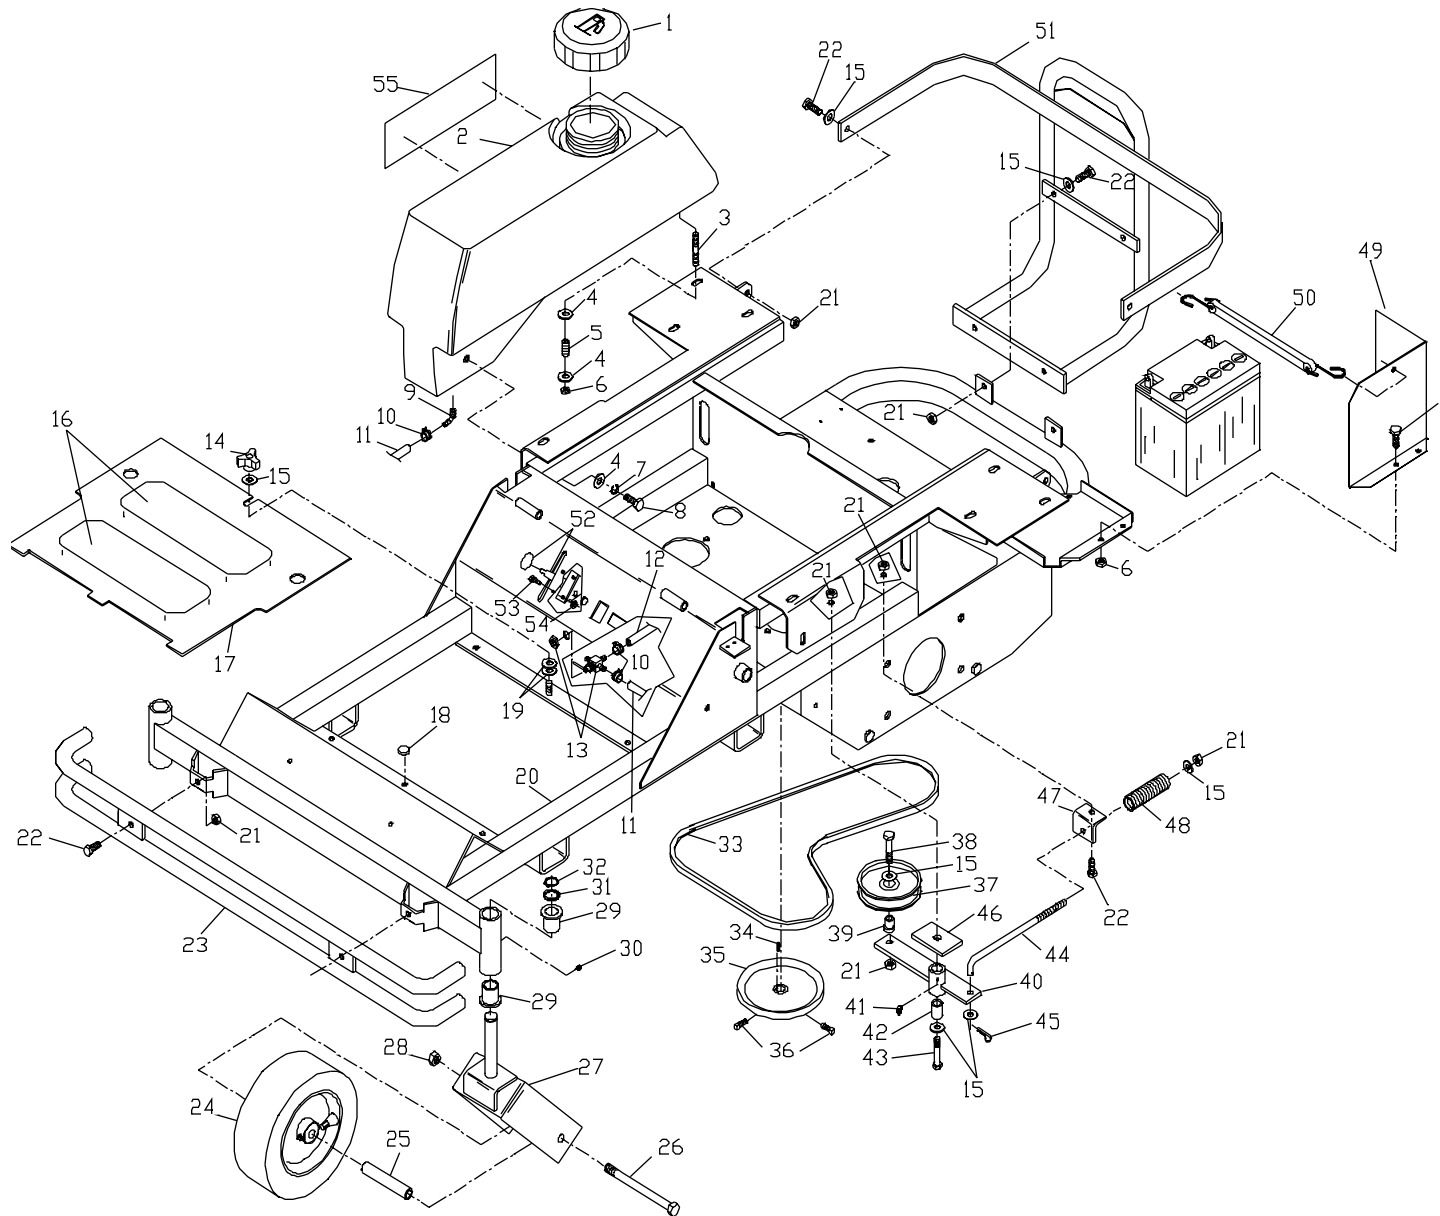

MAIN FRAME ASSEMBLY

MAIN FRAME ASSEMBLY

ITEM	PART NO.	QTY.	DESCRIPTION	ITEM	PART NO.	QTY.	DESCRIPTION
1.	539104962	2	FUEL CAP	26.	539101907	2	HCS 1/2C X 5 1/2
2.	539104410	1	FUEL TANK RIGHT	27.	539104589	2	YOKE WELDMENT
	539104409	1	FUEL TANK LEFT (NOT SHOWN)	28.	539101331	2	NUT 1/2C NYLOC
3.	539102502	8	5/16C STUD	29.	539101232	4	FLANGE BUSHING
4.	539990692	18	5/16 FLAT WASHER	30.	539101474	2	ZERK
5.	539102845	8	SPRING	31.	539923787	2	MACHINERY BUSHING
6.	539990184	10	NUT 5/16C CENTERLOCK	32.	539101151	2	7/8" RETAINING RING
7.	539990187	2	5/16 LOCKWASHER	33.	539103241	1	PUMPBELT
8.	539976934	4	HCS 5/16C X 3/4	34.	539101177	2	KEY 5 MM SQ. X 25 MM
9.	539102650	2	90 DEG. HOSE BARB	35.	539101176	2	PULLEY
10.	539912222	6	HOSE CLAMP	36.	539102717	4	5/16C X 5/8 SQ. HEAD
11.	539102680	2	FUEL LINE, TANK	37.	539976688	1	IDLER PULLEY
12.	539102681	1	FUEL LINE, ENGINE	38.	539990730	1	HCS 3/8C X 1 3/4
13.	539102679	1	FUEL VALVE	39.	539976695	1	IDLER FLANGE BUSHING
14.	539102070	1	KNOB	40.	539103252	1	IDLER ARM WELDMENT
15.	539990517	11	3/8 FLAT WASHER	41.	539103300	1	45 DEG. ZERK
16.	539977778	3	ANTI-SKID PAD	42.	539103429	1	PIVOT BUSHING
17.	539104590	1	FOOTPLATE	43.	539101341	1	HCS 3/8C X 3
18.	539102587	5	BUMPER, RUBBER	44.	539102337	1	TENSION ROD
19.	539102593	2	3/8 DISC WASHER	45.	539990037	1	COTTER PIN
20.	539105134	1	FRAME W/DECALS (KAWASAKI)	46.	539103303	1	SUPPORT PLATE
21.	539990546	11	NUT 3/8C CENTERLOCK	47.	539104533	1	TENSION BRACKET
22.	539990563	9	HCS 3/8C X 1	48.	539102817	1	COMPRESSION SPRING
23.	539104595	1	BUMPER, FRONT	49.	539105162	1	BATTERY GUARD W/DECALS
24.	539104594	2	CASTER TIRE(COMPLETE)	50.	539102501	1	BATTERY STRAP
	539103495	1	TIRE	51.	539105119	1	ENGINE GUARD W/DECALS
	539104600	1	RIM	52.	539103275	1	THROTTLE CABLE
	539917785	1	ROLLER BEARING 1"	53.	539990411	2	#10-24 X 1/2 HCS
	539103300	1	ZERK	54.	539976977	2	#10-24 NYLOC NUT
	539102484	2	FLANGED BEARING	55.	539104833	2	DECAL,4218
	539103496	1	ROLLER BEARING 2 1/4"				
25.	539101872	2	SPACER