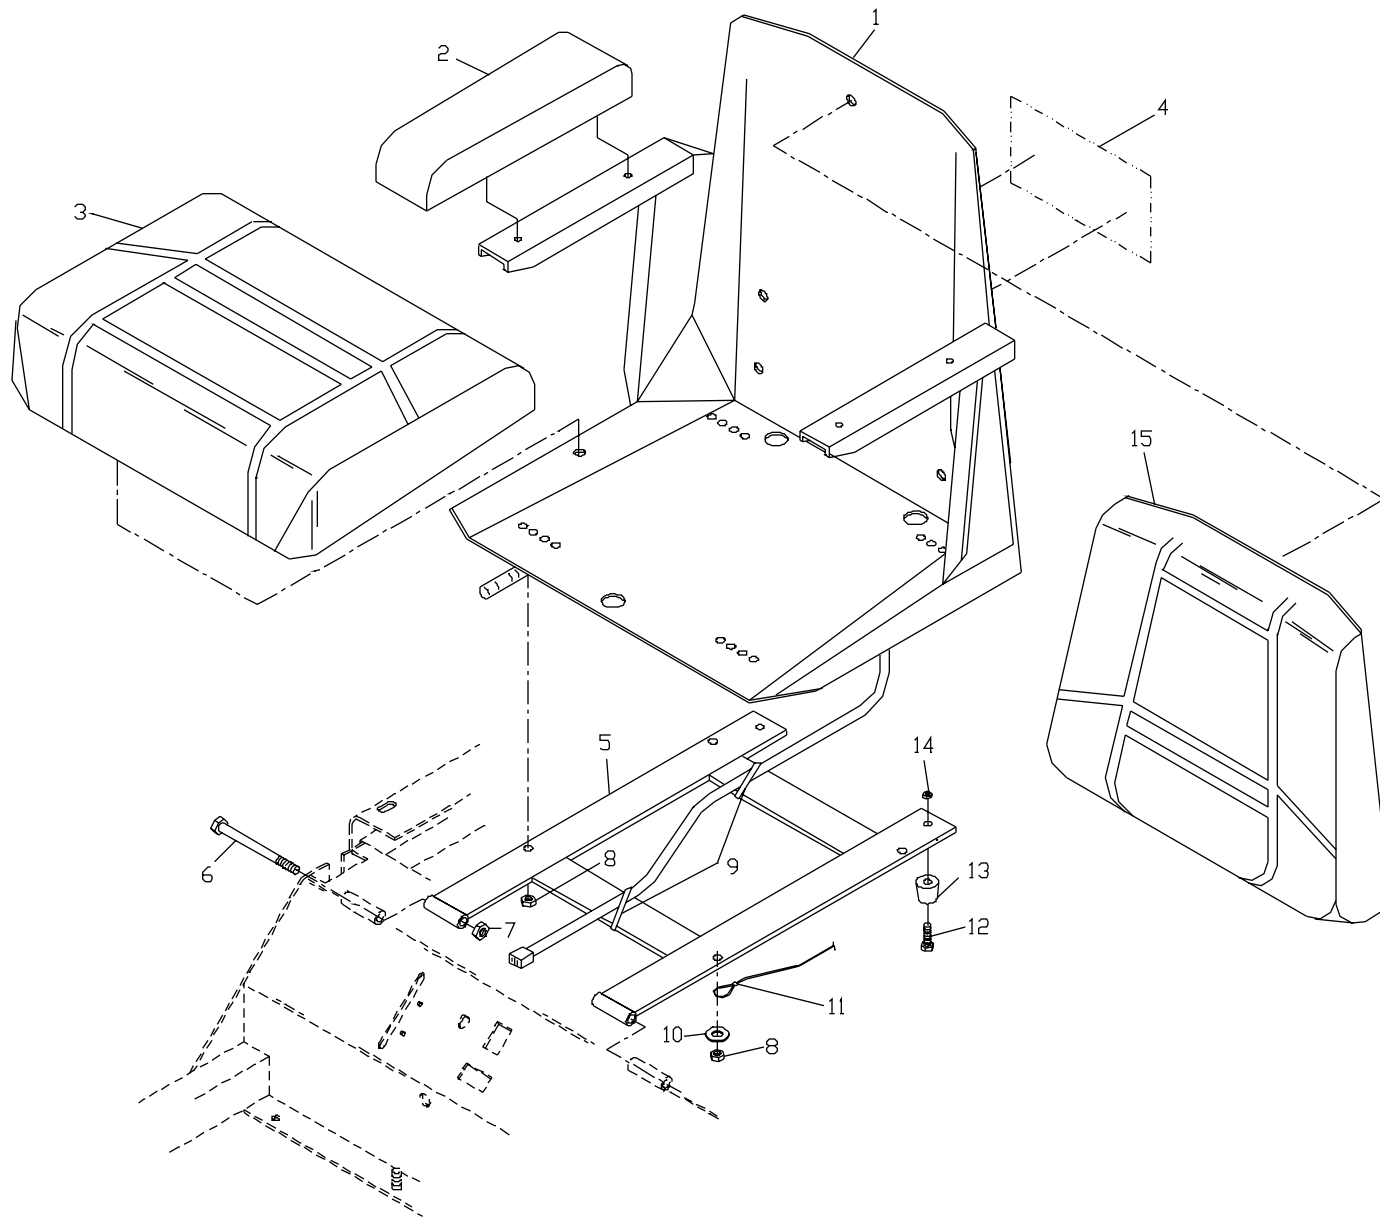

MAIN FRAME ASSEMBLY

ITEM	PART NO.	QTY.	DESCRIPTION	ITEM	PART NO.	QTY.	DESCRIPTION
1.	539104962	2	FUEL CAP	26.	539101907	2	HCS 1/2C X 5 1/2
2.	539104410	1	FUEL TANK RIGHT	27.	539104589	2	YOKE WELDMENT
	539104409	1	FUEL TANK LEFT (NOT SHOWN)	28.	539101331	2	NUT 1/2C NYLOC
3.	539102502	8	5/16C STUD	29.	539101232	4	FLANGE BUSHING
4.	539990692	18	5/16 FLAT WASHER	30.	539101474	2	ZERK
5.	539102845	8	SPRING	31.	539923787	2	MACHINERY BUSHING
6.	539990184	10	NUT 5/16C CENTERLOCK	32.	539101151	2	7/8" RETAINING RING
7.	539990187	2	5/16 LOCKWASHER	33.	539103241	1	PUMPBELT
8.	539976934	4	HCS 5/16C X 3/4	34.	539101177	2	KEY 5 MM SQ. X 25 MM
9.	539102650	2	90 DEG. HOSE BARB	35.	539101176	2	PULLEY
10.	539912222	6	HOSE CLAMP	36.	539102717	4	5/16C X 5/8 SQ. HEAD
11.	539102680	2	FUEL LINE, TANK	37.	539976688	1	IDLER PULLEY
12.	539102681	1	FUEL LINE, ENGINE	38.	539990730	1	HCS 3/8C X 1 3/4
13.	539102679	1	FUEL VALVE	39.	539976695	1	IDLER FLANGE BUSHING
14.	539102070	1	KNOB	40.	539103252	1	IDLER ARM WELDMENT
15.	539990517	11	3/8 FLAT WASHER	41.	539103300	1	45 DEG. ZERK
16.	539977778	3	ANTI-SKID PAD	42.	539103429	1	PIVOT BUSHING
17.	539104590	1	FOOTPLATE	43.	539101341	1	HCS 3/8C X 3
18.	539102587	5	BUMPER, RUBBER	44.	539102337	1	TENSION ROD
19.	539102593	2	3/8 DISC WASHER	45.	539990037	1	COTTER PIN
20.	539105134	1	FRAME W/DECALS (KAWASAKI)	46.	539103303	1	SUPPORT PLATE
21.	539990546	11	NUT 3/8C CENTERLOCK	47.	539104533	1	TENSION BRACKET
22.	539990563	9	HCS 3/8C X 1	48.	539102817	1	COMPRESSION SPRING
23.	539104595	1	BUMPER, FRONT	49.	539105162	1	BATTERY GUARD W/DECALS
24.	539104594	2	CASTER TIRE(COMPLETE)	50.	539102501	1	BATTERY STRAP
	539103495	1	TIRE	51.	539105119	1	ENGINE GUARD W/DECALS
	539104600	1	RIM	52.	539103275	1	THROTTLE CABLE
	539917785	1	ROLLER BEARING 1"	53.	539990411	2	#10-24 X 1/2 HCS
	539103300	1	ZERK	54.	539976977	2	#10-24 NYLOC NUT
	539102484	2	FLANGED BEARING	55.	539104833	2	DECAL,4218
	539103496	1	ROLLER BEARING 2 1/4"				
25.	539101872	2	SPACER				

For Husqvarna Parts Call 606-678-9623 or 606-561-4983

SEAT ASSEMBLY