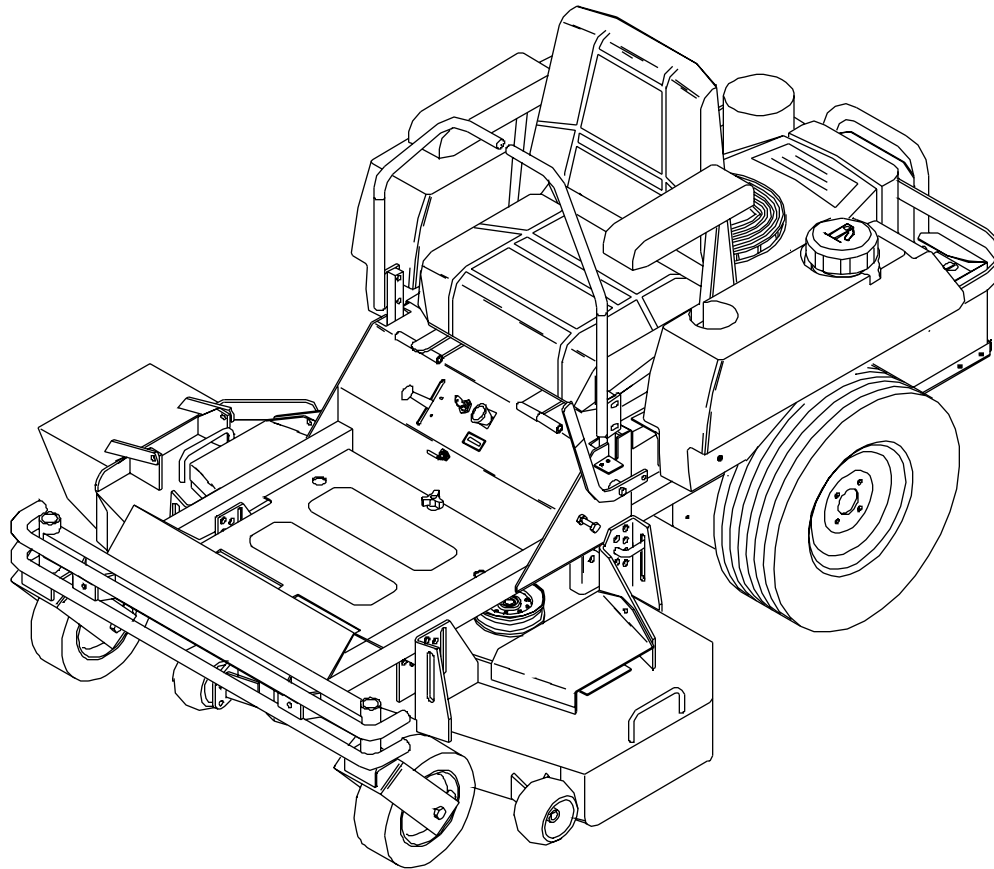

For Husqvarna Parts Call 606-678-9623 or 606-561-4983

Husqvarna

Parts Manual for:

MODELS / I.D. : 968999167 / ZTHKW4218A

Husqvarna policy is to improve its products whenever it is possible and practical to do so. In an effort to keep pace with changes in technology, Husqvarna reserves the right to make changes or improvements at any time without incurring any obligation to make such changes on products previously manufactured.

MANUAL NO. 539105083 REV. 04 (09/13/01)

www.mymowerparts.com