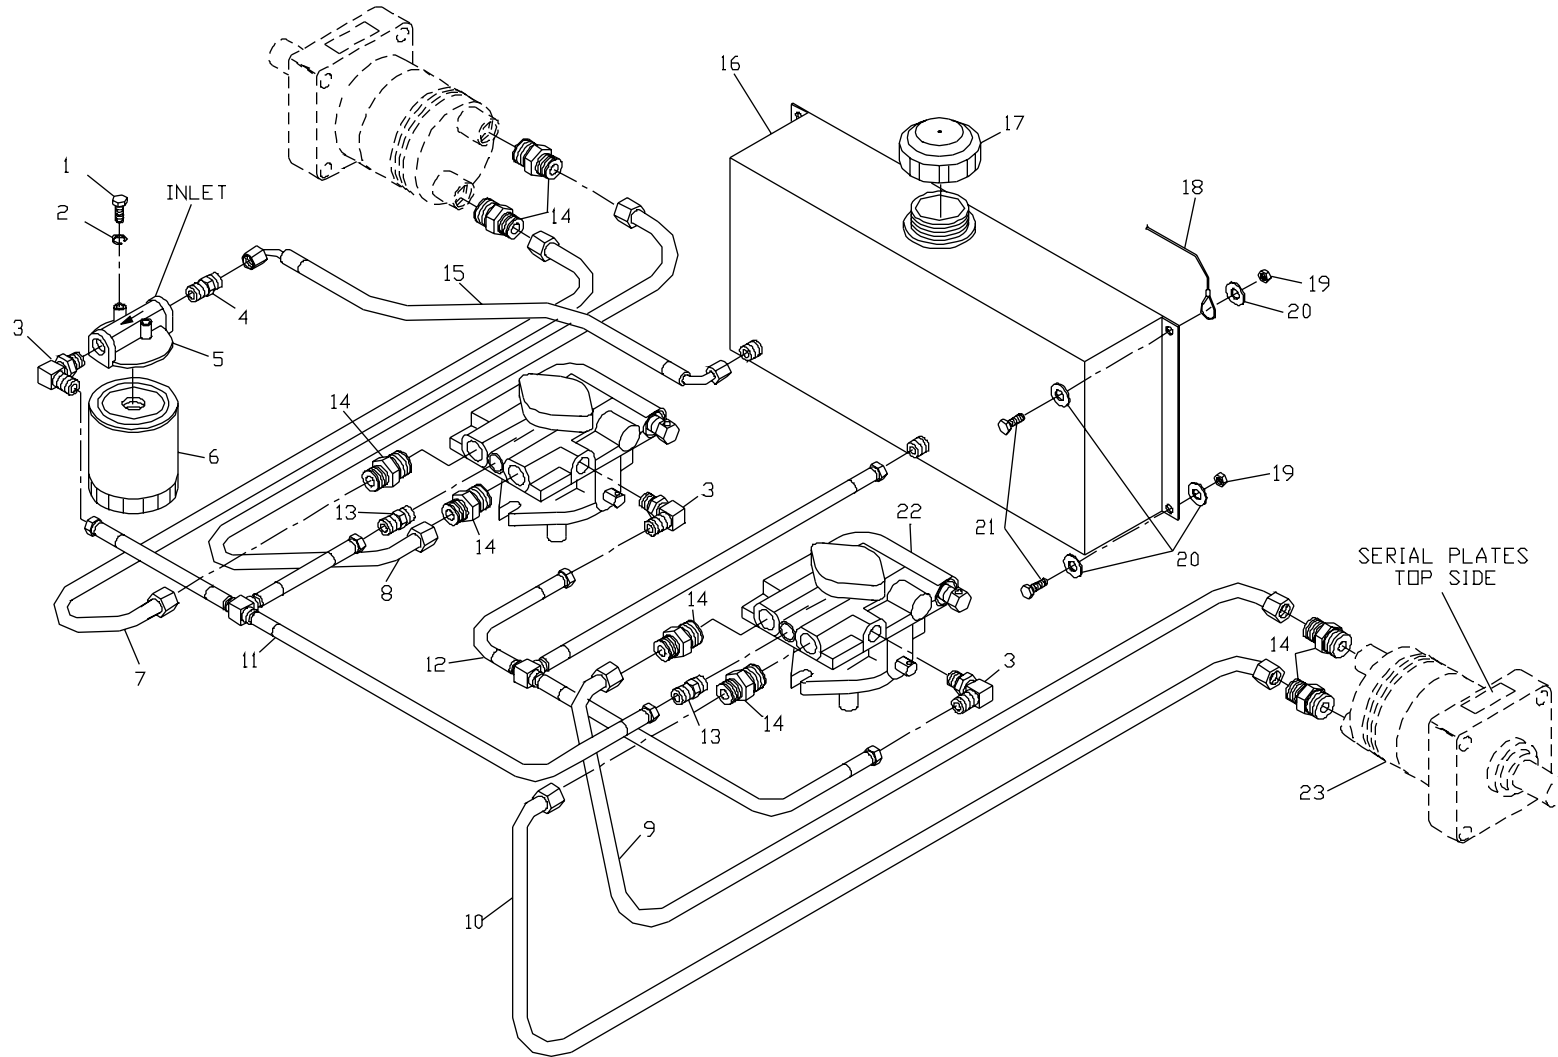

NOTE: ALL FASTENERSARE GRADE 5 UNLESS OTHERWISE SPECIFIED.

HYDRAULIC ASSEMBLY

HYDRAULIC ASSEMBLY

ITEM	PART NO.	QTY.	DESCRIPTION
1.	539990072	2	HCS 1/4C X 5/8
2.	539990052	2	1/4" LOCKWASHER
3.	539101238	3	F6801-6-6-0 90 DEG. ELBOW
4.	539103316	1	F6400-6-6-0 STRAIGHT FITTING
5.	539101165	1	FILTER HEAD
6.	539102606	1	FILTER
7.	539103318	1	RIGHT OUTSIDE TUBE
8.	539103319	1	RIGHT INSIDE TUBE
9.	539103320	1	LEFT INSIDE TUBE
10.	539103321	1	LEFT OUTSIDE TUBE
11.	539103314	1	SUCTION TEE ASSEMBLY
12.	539103315	1	RETURN TEE ASSEMBLY
13.	539101236	2	F6400-6-4-0 STRAIGHT FITTING
14.	539101237	8	F6400-8-8-0 STRAIGHT FITTING
15.	539103326	1	TANK HOSE
16.	539103336	1	TANK, HYDRAULIC
17.	539101202	1	HYDRAULIC CAP
18.	539103247	1	SEAT LANYARD
19.	539990761	4	NUT 1/4C CENTERLOCK
20.	539990598	8	WASHER 1/4 FLAT
21.	539990548	4	HCS 1/4C X 1
22.	539101111	2	PUMP
23.	539102705	2	WHEEL MOTOR

MOTION CONTROL ASSEMBLY

MOTION CONTROL ASSEMBLY

ITEM	PART NO.	QTY.	DESCRIPTION
1.	539104190	2	CONTROLLEVER WLDMT.
2.	539102592	2	GRIP
3.	539990563	4	HCS 3/8C X 1
4.	539102593	4	3/8 DISC SPRING WASHER
5.	539102809	2	CONTROL ARM
6.	539990655	8	HCS 3/8C X 1 1/2
7.	539990546	10	NUT 3/8C CENTERLOCK
8.	539103248	1	CONTROLWELDMENT, RIGHT
9.	539990627	4	HCS 5/16C X 1 1/4
10.	539990692	8	WASHER 5/16 FLAT
11.	539102591	2	BALL JOINT, LEFT HANDED
12.	539990184	12	NUT 5/16C CENTERLOCK
13.	539103249	1	CONTROLWELDMENT, LEFT
14.	539103264	2	PUMP CONTROL LINK
15.	539990582	4	HCS 3/8C X 1 SERRATED HEAD
16.	539991073	2	NUT 5/16F LEFTHAND
17.	539990223	6	NUT 5/16F
18.	539102590	2	BALL JOINT, RIGHTHAND
19.	539104382	2	CONTROL ARM, PUMP
20.	539105079	2	5/16C X 5/8 SQ. HEAD
21.	539991055	2	TAPBOLT 5/16C X 2 1/4
22.	539103297	2	SPRING
23.	539990585	2	5/16C WHIZ NUT
24.	539990613	2	3/8C WHIZ NUT
25.	539990517	2	WASHER 3/8 FLAT
26.	539102720	2	DAMPENER
27.	539103468	2	HCS 5/16C X 2 3/4 GRADE 8
28.	539100097	2	SPACER
29.	539976998	2	ZERK
30.	539976979	2	NUT 3/8C NYLOC
31.	539103547	2	WASHER