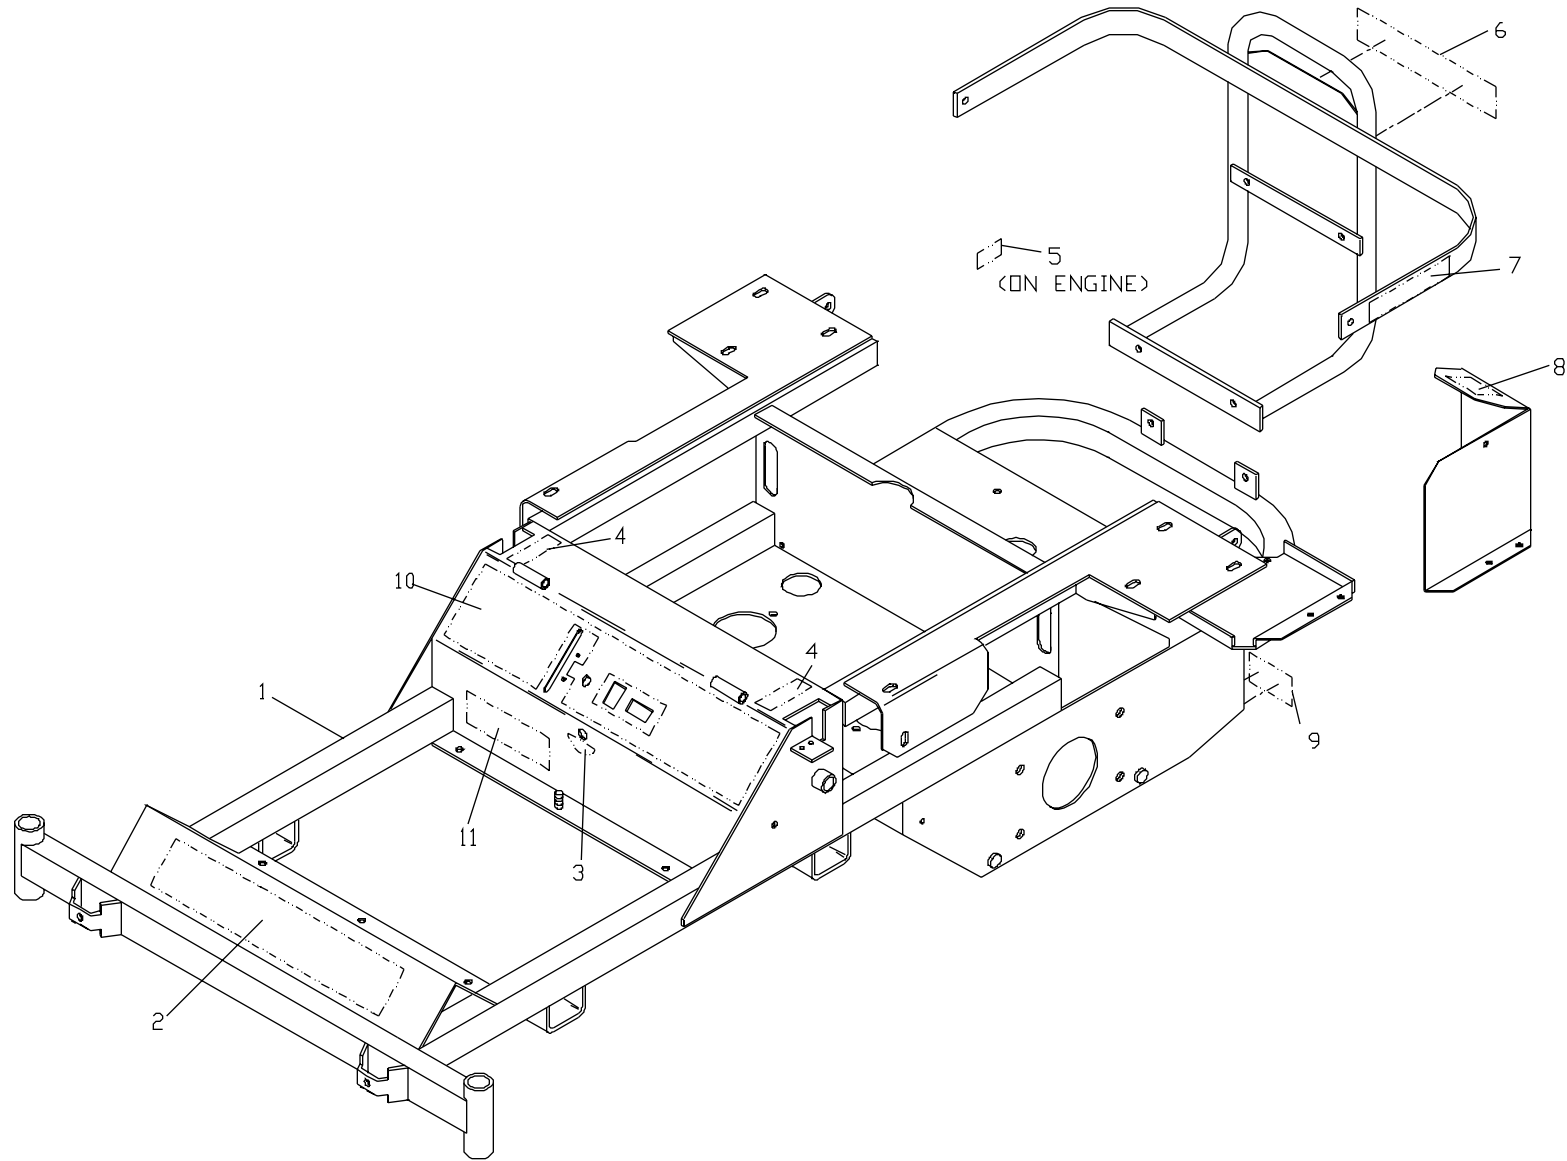

For Husqvarna Parts Call 606-678-9623 or 606-561-4983
MAIN FRAME DECALS

MAIN FRAME DECALS

ITEM	PART NO.	QTY.	DESCRIPTION
1	539105134	1	MAIN FRAME W/DECALS (KAWASAKI)
2	539104804	1	DECAL, HUSQVARNA
3	539102670	1	DECAL, FUEL VALVE
4	539103333	2	DECAL, MOTION CONTROL
5	539100128	1	DECAL, EXHAUST
6	539104787	1	DECAL, HUSQVARNA
7	539102669	1	DECAL, BATTERY
8	539101881	1	DECAL, PROP. 65
9	539100361	1	DECAL, DANGER
10	539103581	1	DECAL, CONSOLE (KAWASAKI)
11	539105071	1	DECAL, NASCAR