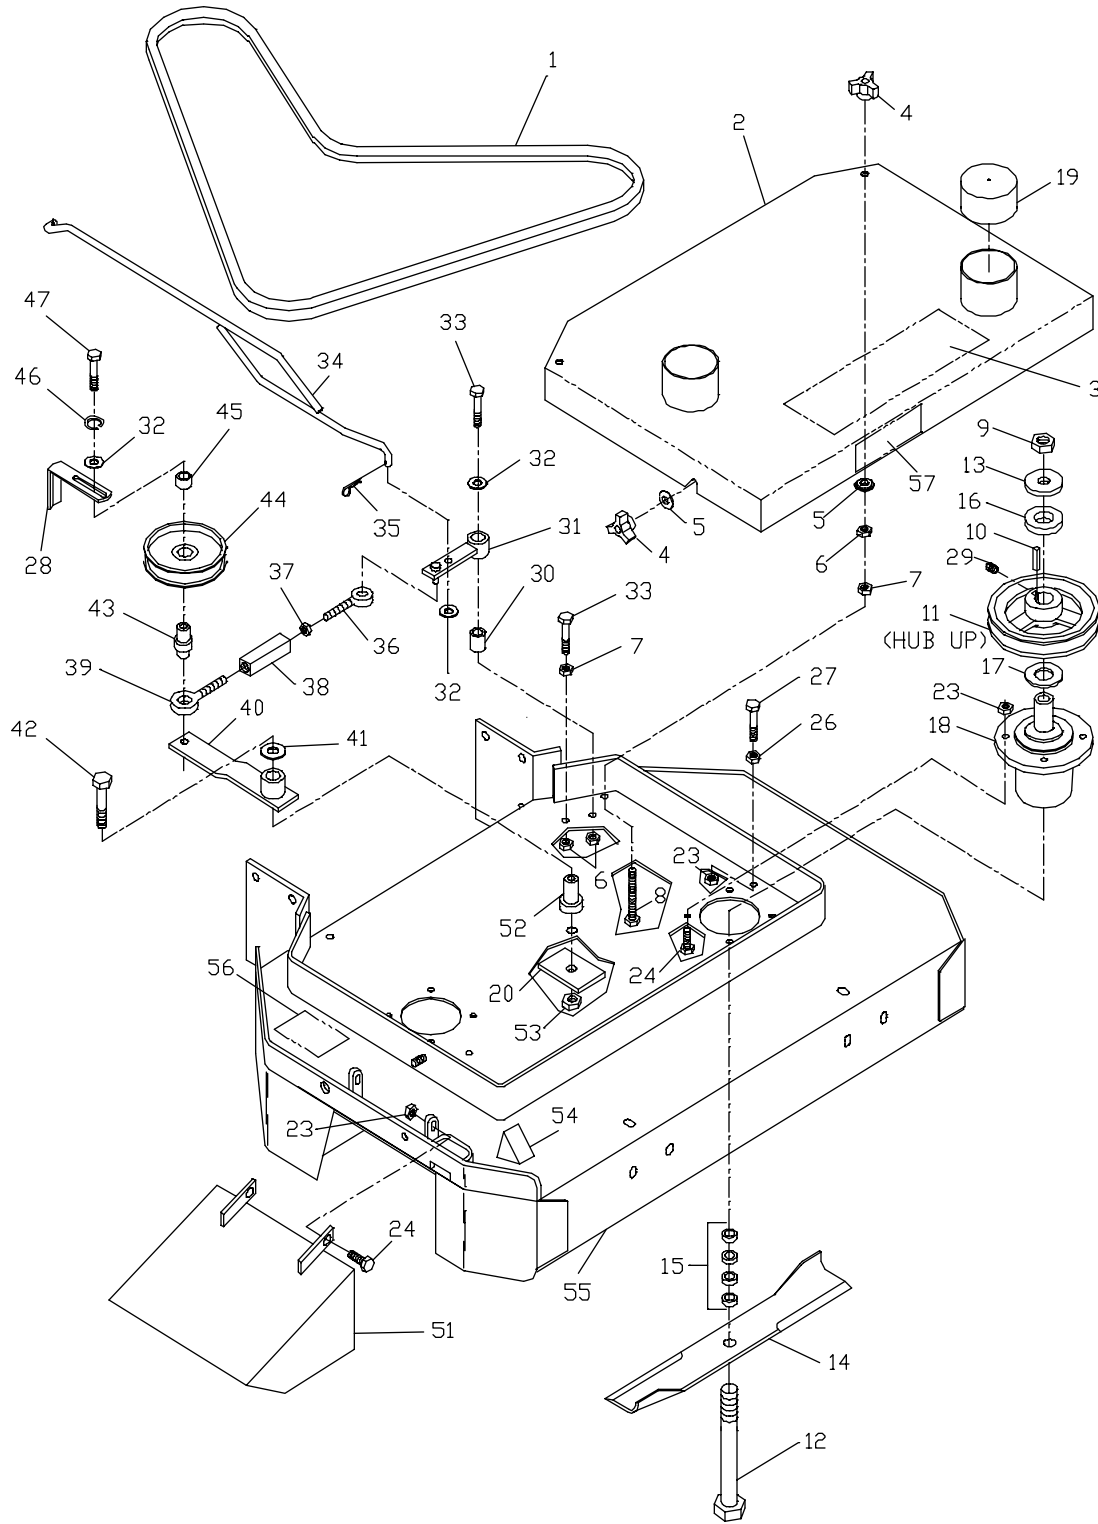

36" FRONT DECK ASSEMBLY

36" FRONT DECK ASSEMBLY

ITEM	PART NO.	QTY.	DESCRIPTION	ITEM	PART NO.	QTY.	DESCRIPTION
1	539101959	1	36" DECK BELT	28	539100075	1	SNUBBER
	539102148	1	32" DECK BELT	29	539976956	4	5/16 NYLOC SETSCREW
2	539104561	1	36" BELT SHIELD	30	539101836	1	SLEEVE BUSHING
	539102313	1	32" BELT SHIELD	31	539101979	1	ENGAGEMENT ARM
3	539104790	1	DECAL, HUSQVARNA	32	539990517	3	FW 3/8 STD
4	539102070	4	THREE PRONG KNOB	33	539990629	2	HCS 3/8C X 2 1/4
5	539102056	4	3/8 SEALING WASHER	34	539103456	1	BLADE ROD
6	539990546	4	HLN 3/8C	35	539976988	1	#2 HAIRPIN
7	539990613	3	3/8C WHIZ NUT	36	539101982	1	RT. HAND EYEBOLT
8	539102334	2	TAPBOLT 3/8C X 4 1/2	37	539990196	1	5/16C HEX NUT
9	539976980	2	HN 5/8F	38	539101983	1	TURNBUCKLE
10	539101995	2	KEY 1/4SQ. X 1 1/8	39	539101981	1	LT. HAND EYEBOLT
11	539976398	2	PULLEY W/SETSCREWS	40	539101978	1	ARM W/LD MT
12	539102332	2	HCS 5/8F X 8 1/2	41	539990550	1	FW 1/2 STD
13	539102243	2	SUPPORT WASHER	42	539101332	1	HCS 1/2C X 2 3/4
14	539100341	2	BLADE 18"(36)	43	539101980	1	EYEBOLT PIVOT
	539100340	2	BLADE 16 1/4"(32)	44	539976688	1	IDLER PULLEY
15	539976436	8	BLADE SPACERS	45	539102656	1	SPACER
16	539102245	2	SPACER	46	539990118	1	3/8 LOCK WASHER
17	539102675	2	MACH. BUSHING 10GA.	47	539990637	1	HCS 3/8C X 2 1/2
18	539102440	2	HOUSING ASM.	51	539104546	1	DEFLECTOR CHUTE
19	539102320	2	TUBE CAP	52	539101231	1	IDLER SPINDLE
20	539102236	1	PAD (NOT USED ON 32)	53	539101331	1	HLN 1/2C NYLOC
23	539990184	16	HLN 5/16C	54	539913010	1	DECAL, CPSC
24	539990209	10	HCS 5/16C X 1	55	539104563	1	36" DECK W/DECALS
26	539990585	6	HFLN 5/16C		539104620	1	32" DECK W/DECALS
27	539990553	6	HCS 5/16C X 3	56	539100344	1	DECAL, DANGER
				57	539105071	1	DECAL, NASCAR