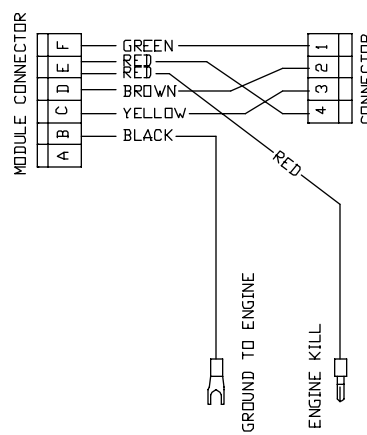

17HP KAWASAKI HARNESS DIAGRAM