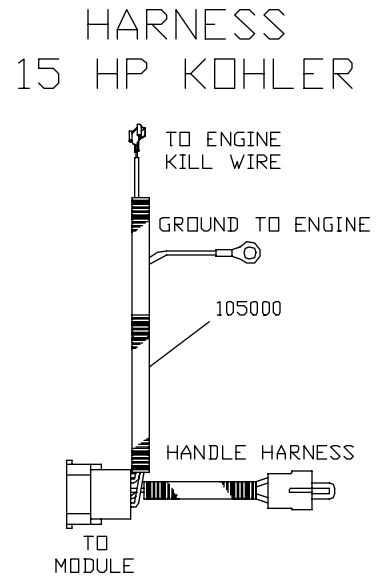

FRONT CASTER

ITEM	PART NO.	QTY.	DESCRIPTION
1	539101874	1	7/16 LYNCH PIN
2	539916561	1	MACH.BUSHING
3	539101873	5	"C"-SPACER
4	539101232	2	FLANGE BUSHING
5	539104555	1	CASTER ARM W/BUSHING
6	539976997	1	ZERK 1/8 NPT
7	539104554	1	CASTER YOKE
8	539101331	1	1/2C NYLOC NUT
9	539101907	1	HCS 1/2C X 5 1/2
10	539101872	1	SPACER
11	539912234	1	AIR VALVE
12	539977356	1	NOTCHED ENDCAP
13	539923557	1	ENDCAP
14	539977353	2	ROLLER BEARING
15	539990546	3	HLN 3/8C
16	539104618	1	RIM
17	539101905	1	9" TIRE
18	539104556	1	TIRE & WHEEL ASS.
19	539990563	3	HCS 3/8C X 1
20	539990517	3	FW 3/8 STD
21	539104559	1	FRONT WHEEL CASTER ASM.KIT (INCLUDES ITEMS 1 THRU 20)

HANDLE WIRING HARNESS