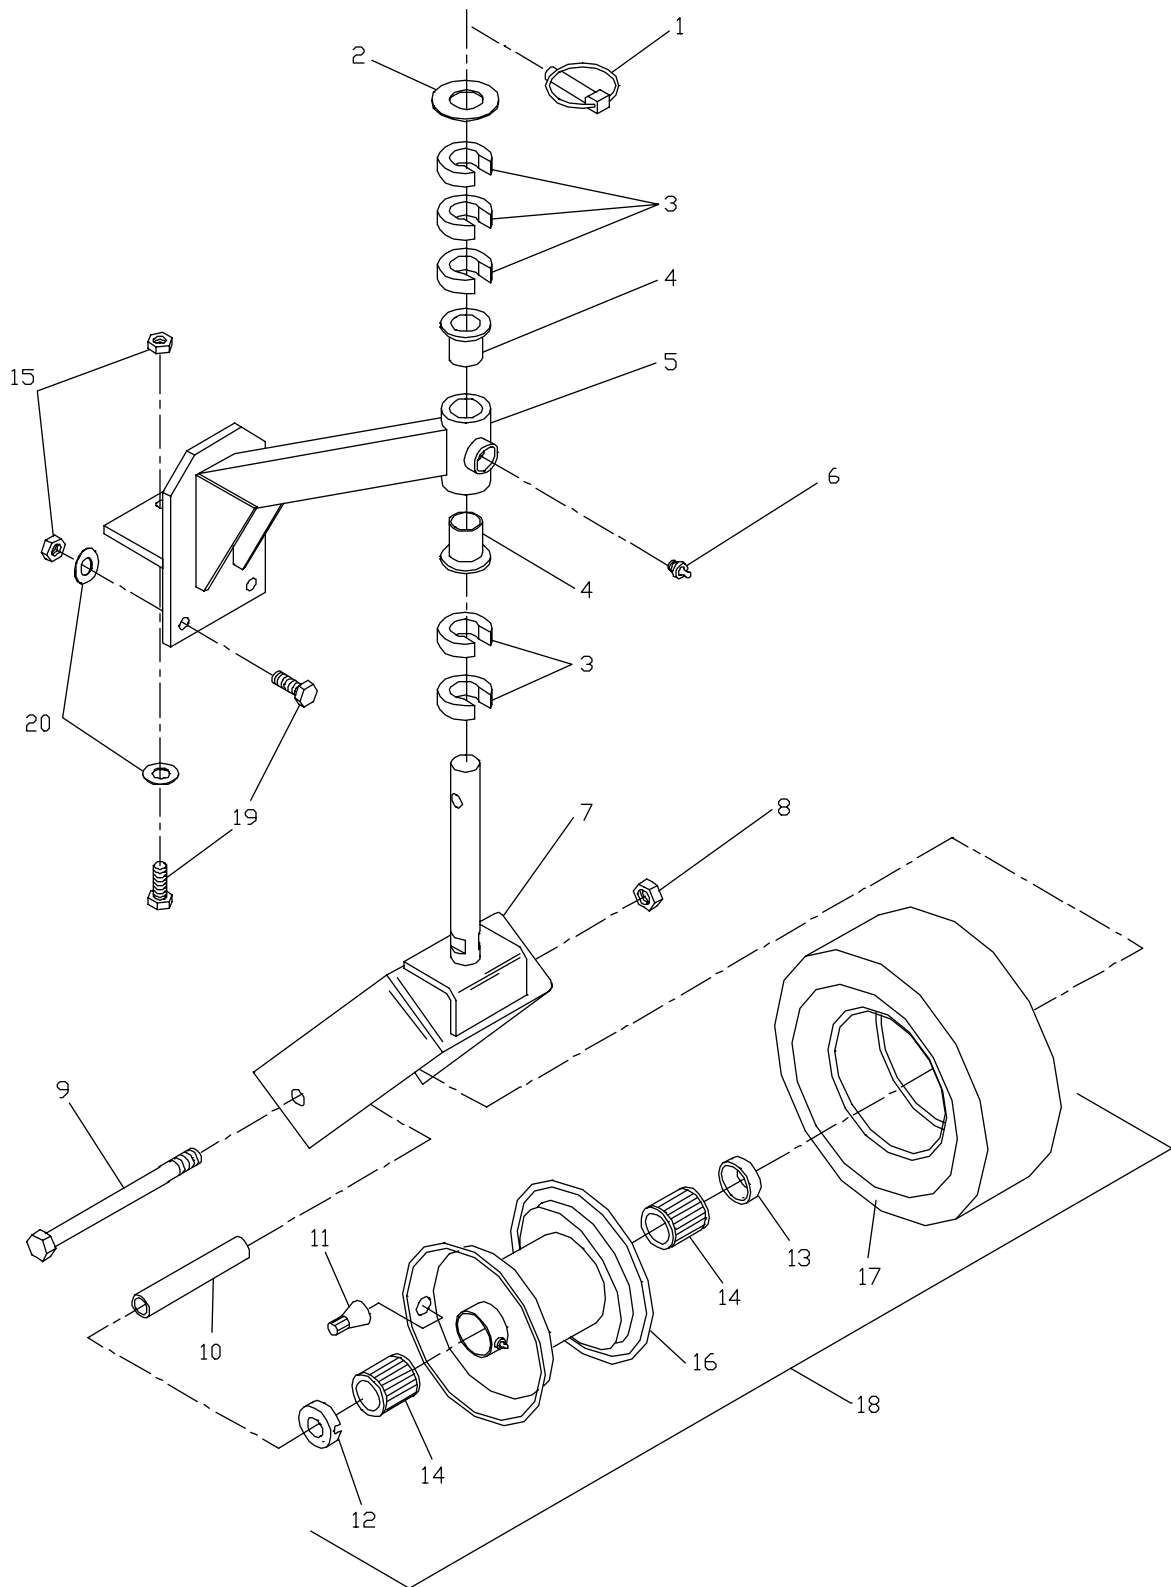

FRONT CASTER

FRONT CASTER

ITEM	PART NO.	QTY.	DESCRIPTION
1	539101874	1	7/16 LYNCH PIN
2	539916561	1	MACH.BUSHING
3	539101873	5	"C"-SPACER
4	539101232	2	FLANGE BUSHING
5	539104555	1	CASTER ARM W/BUSHING
6	539976997	1	ZERK 1/8 NPT
7	539104554	1	CASTER YOKE
8	539101331	1	1/2C NYLOC NUT
9	539101907	1	HCS 1/2C X 5 1/2
10	539101872	1	SPACER
11	539912234	1	AIR VALVE
12	539977356	1	NOTCHED ENDCAP
13	539923557	1	ENDCAP
14	539977353	2	ROLLER BEARING
15	539990546	3	HLN 3/8C
16	539104618	1	RIM
17	539101905	1	9" TIRE
18	539104556	1	TIRE & WHEEL ASS.
19	539990563	3	HCS 3/8C X 1
20	539990517	3	FW 3/8 STD
21	539104559	1	FRONT WHEEL CASTER ASM.KIT (INCLUDES ITEMS 1 THRU 20)