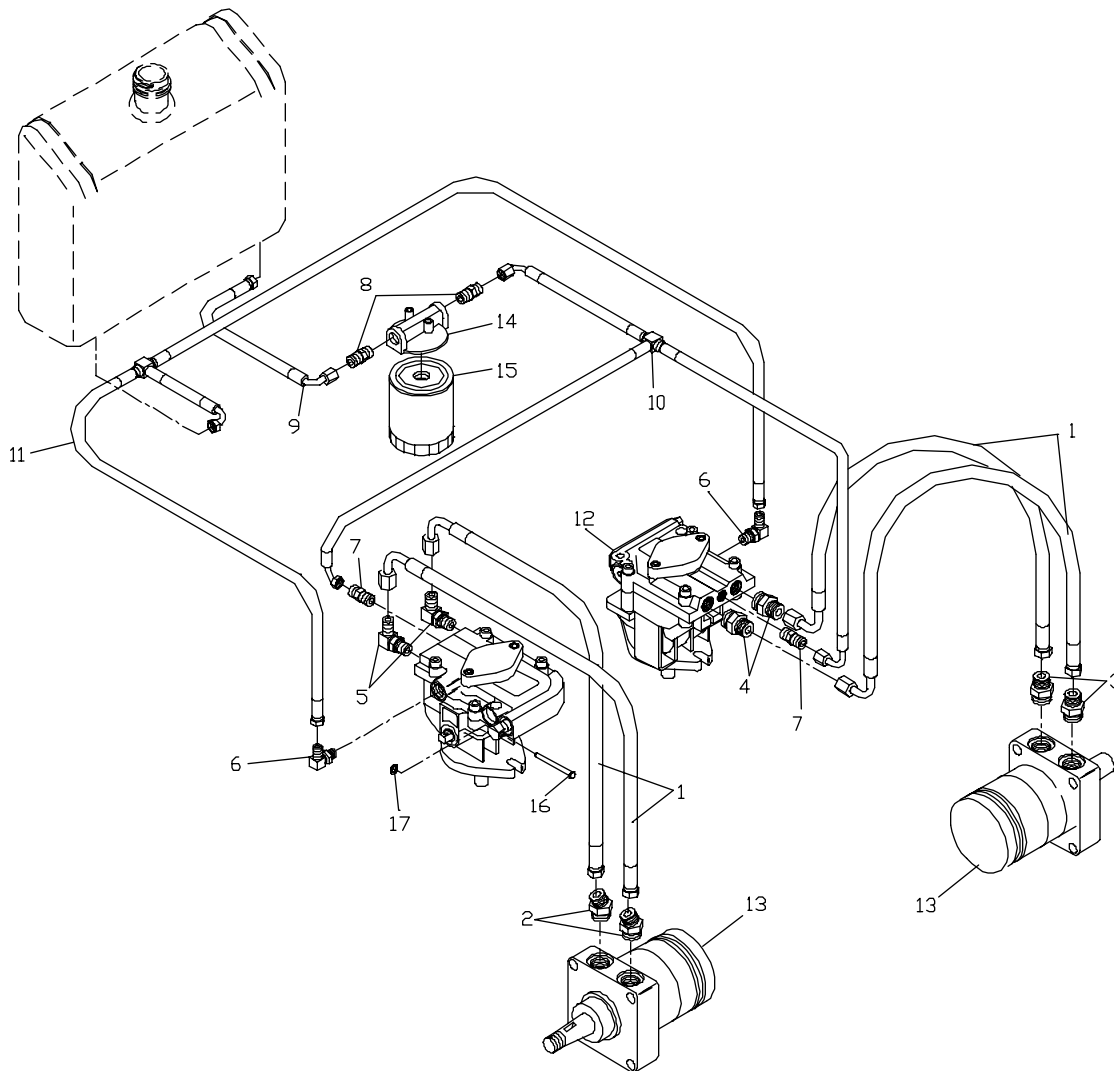

## HYDRAULIC ASSEMBLY

ITEM	PART NO.	QTY.	DESCRIPTION
1	539101245	4	1/2" HYDRAULIC HOSE
2	539101243	2	45 DEG. ELBOW
3	539101239	2	STRAIGHT CONNECTOR
4	539101237	2	STRAIGHT CONNECTOR
5	539101242	2	90 DEG. ELBOW
6	539101238	2	90 DEG. ELBOW
7	539101236	2	STRAIGHT CONNECTOR
8	539103316	2	STRAIGHT CONNECTOR
9	539101248	1	HOSE
10	539102229	1	INLET TEE HOSE
11	539102230	1	RETURN TEE HOSE
12	539101111	2	PUMP
13	539101110	2	WHEEL MOTOR
14	539101165	1	FILTER HEAD
15	539102606	1	FILTER
16	539102233	2	CLEVIS PIN
17	539102234	2	PUSHNUT