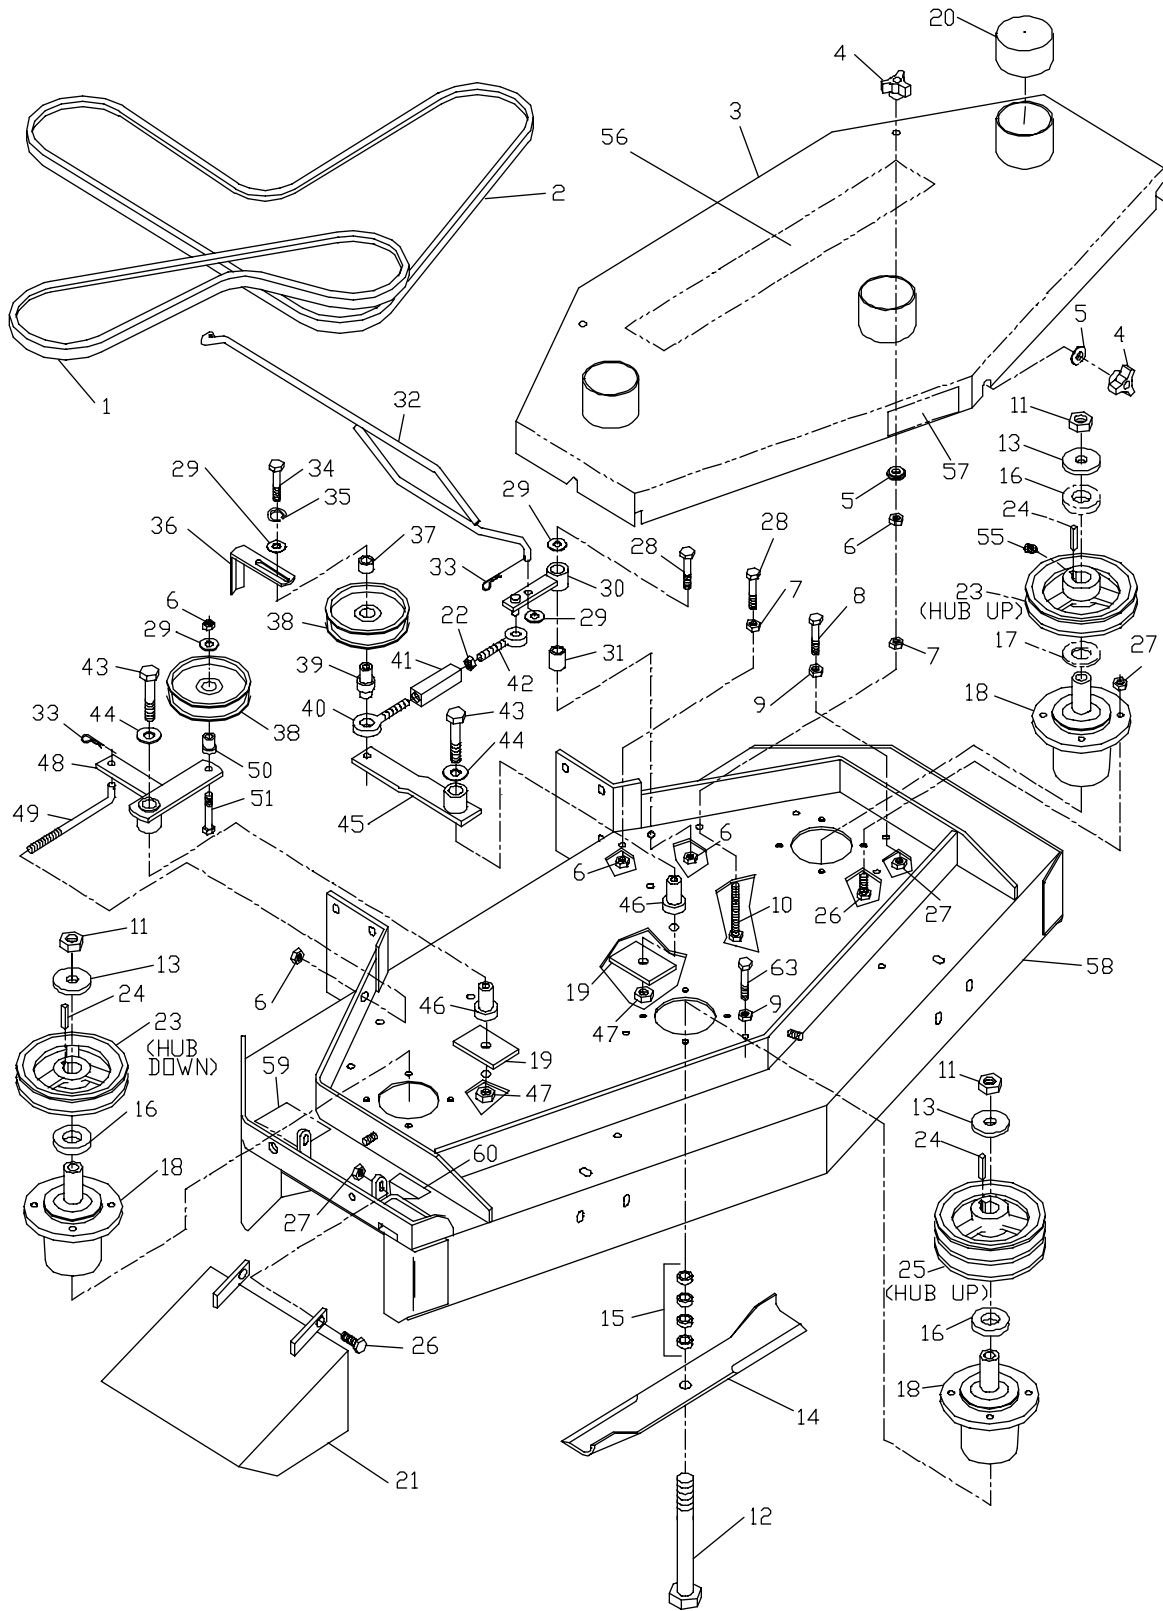

48" FRONT DECK

48" FRONT DECK

ITEM	PART NO.	QTY.	DESCRIPTION	ITEM	PART NO.	QTY.	DESCRIPTION
1	539100024	1	AUX. BLADE BELT	29	539990517	4	FW 3/8 STD
2	539101958	1	BLADE BELT 48	30	539101979	1	ENGAGEMENT ARM
3	539104562	1	48" BELT SHIELD	31	539101836	1	SLEEVE BUSHING
4	539102070	5	THREE PRONG KNOB	32	539103458	1	LOWER LINK
5	539102056	5	3/8 SEALING WASHER	33	539976988	2	#2 HAIRPIN
6	539990546	6	HLN 3/8C	34	539990637	1	HCS 3/8C X 2 1/2
7	539990613	6	HFLN 3/8C	35	539990118	1	3/8 LOCK WASHER
8	539990553	4	HCS 5/16CX3(BELT GUIDE)	36	539100075	1	SNUBBER
9	539990585	7	HFLN 5/16C	37	539102656	1	SPACER
10	539102334	2	TAPBOLT-3/8C X 4 1/2	38	539976688	2	IDLER PULLEY
11	539976980	3	HN 5/8F	39	539101980	1	EYEBOLT PIVOT
12	539102332	2	HCS 5/8F X 8 1/2	40	539101981	1	LEFT HAND EYEBOLT
	539101100	1	HCS 5/8F X 9(CENTER)	41	539101983	1	TURNBUCKLE
13	539102243	3	SUPPORT WASHER	42	539101982	1	RH. EYEBOLT
14	539100340	3	BLADE 16 1/4"	43	539101332	2	HCS 1/2C X 2 3/4
15	539976436	12	BLADE SPACERS	44	539990550	3	1/2 FLAT WASHER
16	539102245	3	SPACER	45	539101978	1	ARM W/LD MT
17	539102675	1	MACH. BUSHING 10 GA.	46	539101231	2	IDLER SPINDLE
18	539102440	3	HOUSING ASM.	47	539101331	2	1/2C NYLOC NUT
19	539102236	2	PAD	48	539102237	1	AUX. IDLER ARM
20	539102320	3	TUBE CAP	49	539102337	1	TENSION ROD
21	539104546	1	DEFLECTOR CHUTE	50	539976695	1	IDLER FLANGE BUSHING
22	539990196	1	5/16C HEX NUT	51	539990730	1	HCS 3/8C X 1 3/4
23	539976398	2	PULLEY W/SETSCREWS	55	539976956	6	5/16 NYLOC SETSCREW
24	539101995	3	1/4SQ. KEY X 1 1/8	56	539104790	1	DECAL, HUSQVARNA
25	539101819	1	DOUBLE PULLEY W/SETS.	57	539105071	1	DECAL, NASCAR
26	539990209	14	HCS 5/16C X 1	58	539104564	1	48" DECK W/DECALS
27	539990184	21	HLN 5/16C	59	539100344	1	DECAL, DANGER
28	539990629	2	HCS 3/8C X 2 1/4	60	539913010	1	DECAL, CPSC
				63	539102335	3	HCS 5/16C X 4