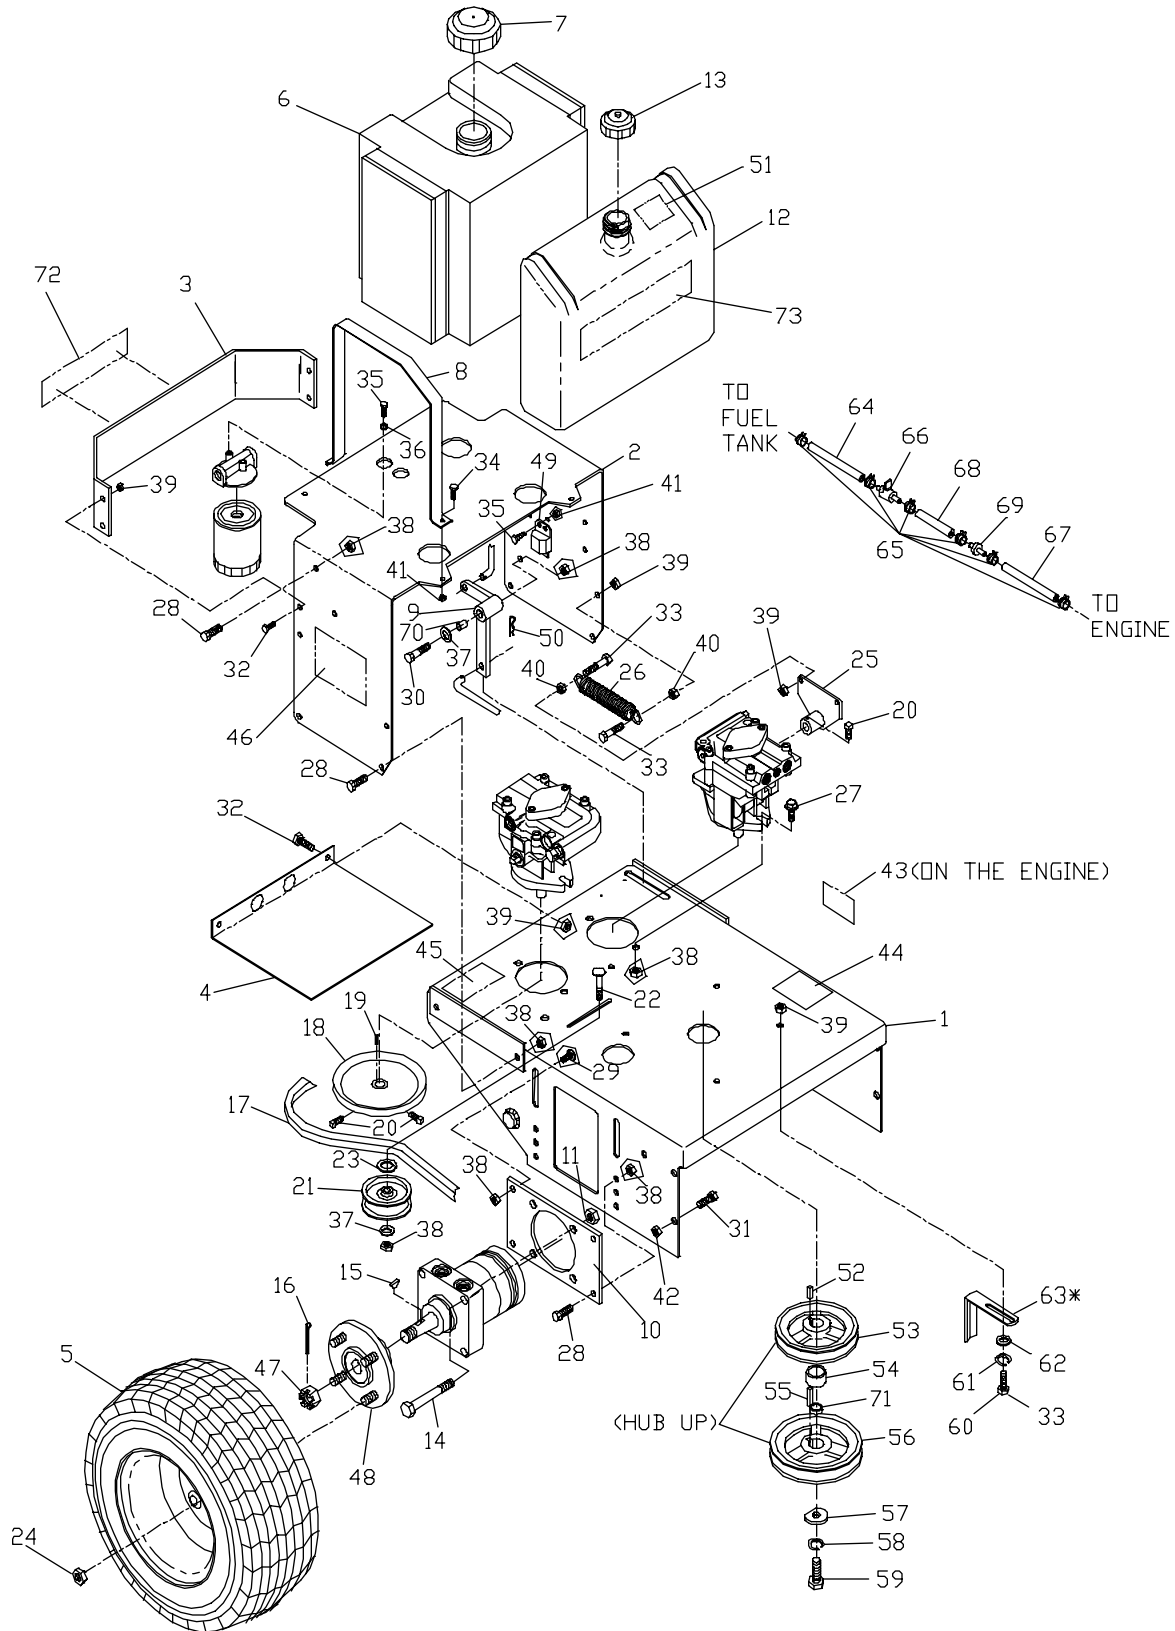

REAR DECK ASSEMBLY

REAR DECK ASSEMBLY

ITEM	PART NO.	QTY	DESCRIPTION	ITEM	PART NO.	QTY.	DESCRIPTION
1	539104560	1	REAR DECK W/DECALS	39	539990184	10	NUT 5/16C CENTER LOCK
2	539102208	1	TANK SUPPORT, W/LDMT.			4	(17 Kawasaki only)
3	539101324	1	BUMPER	40	539990585	4	NUT 5/16C WHIZ
4	539104547	1	LOWER BELT SHIELD	41	539990372	5	NUT 1/4C CENTER LOCK
5	539104553	2	WHEEL, COMPLETE	42	539990839	6	NUT 7/16C CENTER LOCK
	539101548	2	TIRE	43	539100128	1	DECAL, DANGER
	539104628	2	RIM	44	539101881	1	DECAL, PROP. 65
	539912234	2	VALVE STEM	45	539100361	1	DECAL, DANGER
6	539100135	1	FUEL TANK	46	539104789	2	DECAL, SMALL CROW
7	539914363	1	FUEL CAP	47	539101468	2	HEX SLOTTED NUT
8	539103007	2	TANK STRAP	48	539101109	2	HUB
9	539103461	1	BELL CRANK	49	539101781	1	MODULE
10	539102219	2	MOTOR MOUNT, 36	50	539976988	1	#2 HAIRPIN
	539102220	2	MOTOR MOUNT, 48	51	539101059	1	DECAL, HYD. FLUID
11	539101331	8	NYLOC NUT 1/2C	52	539102067	1	KEY 1/4SQ. X 3/4
12	539104798	1	OIL TANK	53	539101719	1	PULLEY
13	539101202	1	OIL CAP	54	539101720	1	SPACER
14	539101332	8	HCS 1/2C X 2 3/4	55	539101995	1	KEY 1/4SQ. X 1 1/8
15	539101465	2	KEY #808 WOODRUFF	56	539101834	1	PULLEY
16	539990297	2	COTTER PIN	57	539100132	1	CRANKSHAFT WASHER
17	539101228	1	BELT	58	539990247	1	SLW 7/16 STD
18	539102228	2	PULLEY	59	539100142	1	HCS M10-1.5X35MM(14 Kawasaki)
19	539101177	2	KEY METRIC		539100141	1	HCS 7/16F X 1.5 (17 Kawasaki)(Kohler15)
20	539102717	6	5/16C X 5/8 SQ. HEAD	60	539977692	4	HCS M8-1.25X35MM(14 Kawasaki)
21	539919078	1	IDLER PULLEY		539100567	4	HCS M8-1.25 X 30MM GR8(Kohler)
22	539100145	1	RHSNB 3/8C X 2	61	539990187	4	SLW 5/16 STD.(14 Kawasaki)
23	539990550	1	1/2 FLAT WASHER	62	539990692	2	WASHER 5/16 STD.
24	539101173	8	1/2 FLUGNUT	63	539102036	1	BELT GUIDE
25	539102973	2	PUMP ARM W/LDMT.		539103462	2	BELT GUIDE(48" MODELS)
26	539916159	2	SPRING			1	(36" MODEL)
27	539990582	4	HFCS 3/8C X 1		539103463	1	BELT GUIDE(36" MODEL)
28	539990563	12	HCS 3/8C X 1	64	539923479	1	16" GAS LINE (Kawasaki only)
29	539990645	4	RHSNB 3/8C X 1	65	539912222	6	HOSE CLAMP (Kawasaki)
30	539990588	1	HCS 3/8C X 2			4	HOSE CLAMP (Kohler)
31	539100143	6	HCS 7/16C X 1	66	539916325	1	FUEL VALVE
32	539976934	6	HCS 5/16C X 3/4	67	539932956	1	10" GAS LINE
33	539990669	4	HCS 5/16C X 1 3/4	68	539977351	1	3 1/2" GAS LINE (Kawasaki only)
		4	(17 KAW. ONLY)		539104993	1	14" GAS LINE (Kohler)
34	539990548	4	HCS 1/4C X 1	69	539914359	1	FUEL FILTER (Kawasaki only)
35	539990072	2	HCS 1/4C X 5/8	70	539101836	1	SLEEVE BUSHING
36	539990052	2	1/4 LOCK WASHER	71	539102050	1	MACHINE BUSHING
37	539990517	2	3/8 FLAT WASHER	72	539104787	1	DECAL, HUSQVARNA
38	539990546	22	NUT 3/8C CENTER LOCK	73	539104788	1	DECAL, WH 3614
					539104792	1	DECAL, WH 4817
					539104882	1	DECAL, WH 3615

* SEE OPERATORS MANUAL FOR LOCATION OF BELT GUIDES(ITEM 63).