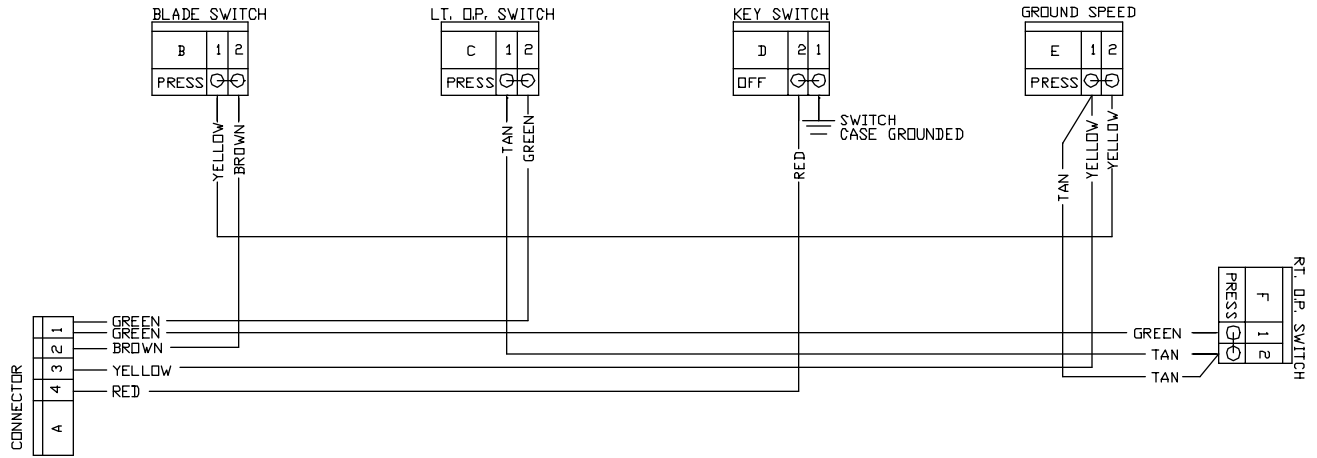

HANDLE WIRING DIAGRAM