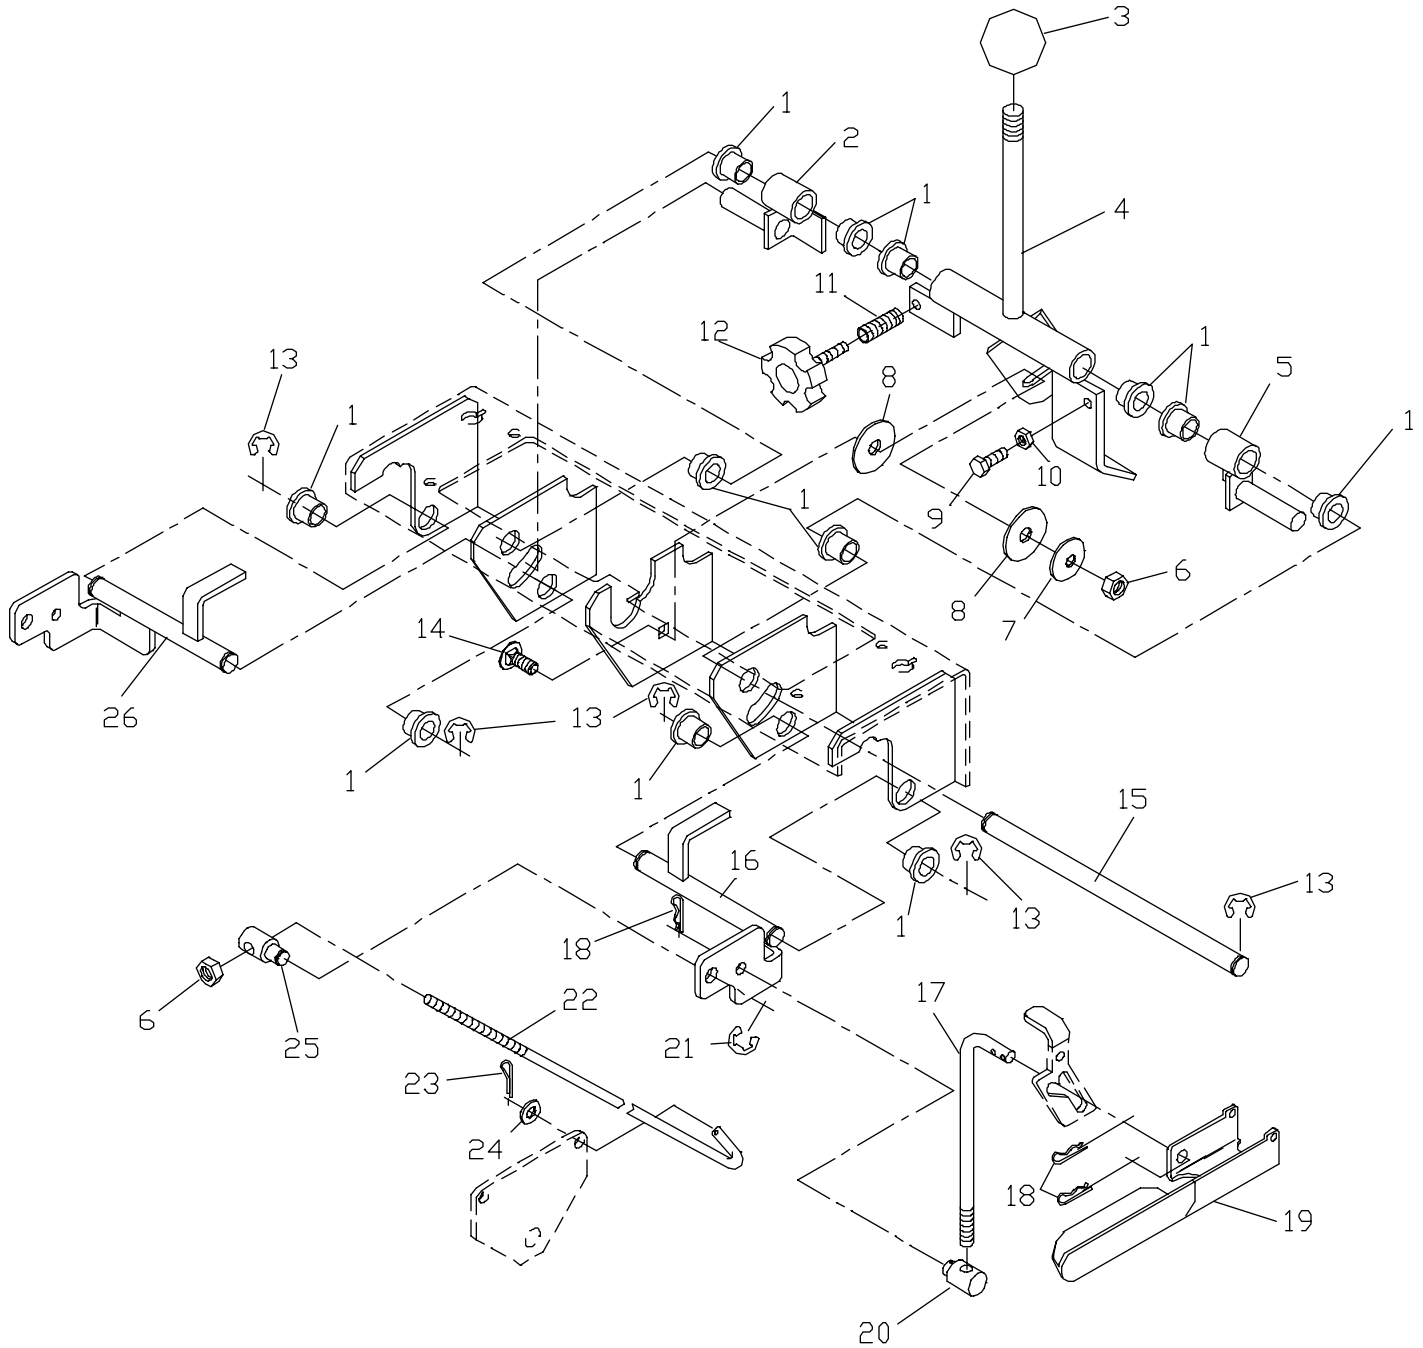

MOTION CONTROL ASSEMBLY

MOTION CONTROL ASSEMBLY

ITEM	PART NO.	QTY.	DESCRIPTION
1	539100032	12	FLANGED NYLON BUSHING
2	539102963	1	TRACK WELDMENT, LT.
3	539100147	1	KNOB
4	539102958	1	TRAVEL LEVER
5	539102964	1	TRACK WELDMENT, RT.
6	539990184	3	NUT 5/16C CENTER LOCK
7	539912063	1	CONE WASHER
8	539102998	2	FRICITION WASHER
9	539990209	1	HCS 5/16C X 1
10	539990585	1	5/16 WHIZ NUT
11	539101224	1	SPRING
12	539103003	1	ADJUSTMENT KNOB
13	539101949	6	1/2" E-RING
14	539990208	1	RHSNB 5/16C X 1
15	539102985	1	TRAVEL BAR
16	539102970	1	CONTROL WELDMENT, RT.
17	539103000	2	CONTROL LINK
18	539976988	6	HAIR PIN
19	539102991	1	CONTROL LEVER RT.
20	539976434	2	SWIVEL
21	539990870	2	3/8" E-RING
22	539101650	2	PUMPLINK
23	539990037	2	3/32 X 3/4 COTTER PIN
24	539990692	2	5/16 WASHER
25	539101940	2	SWIVEL
26	539102969	1	CONTROL WELDMENT LT.