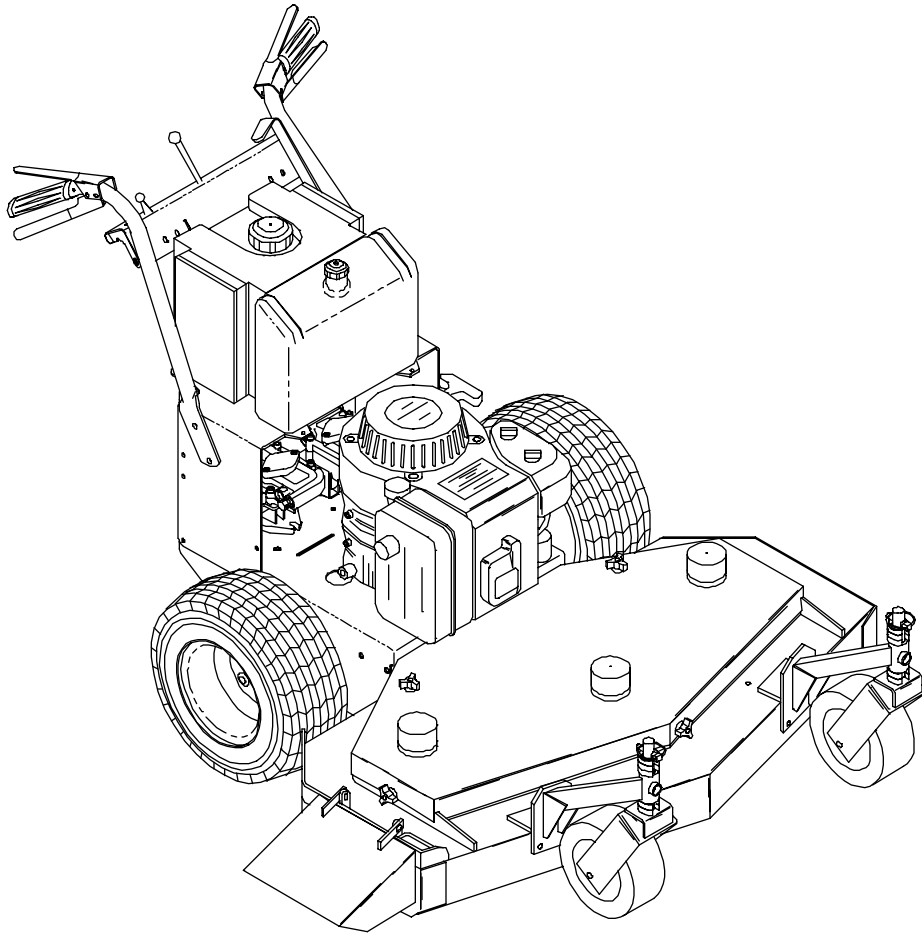

For Husqvarna Parts Call 606-678-9623 or 606-561-4983

Husqvarna

Parts Manual for:

MODELS / I.D. : 968999105 / WH3614A

968999111 / WH3615A

968999106 / WH4817A

Husqvarna policy is to improve its products whenever it is possible and practical to do so. In an effort to keep pace with changes in technology, Husqvarna reserves the right to make changes or improvements at any time without incurring any obligation to make such changes on products previously manufactured.

MANUAL NO. 539104725 REV. 01 (02/02/00)

www.mymowerparts.com