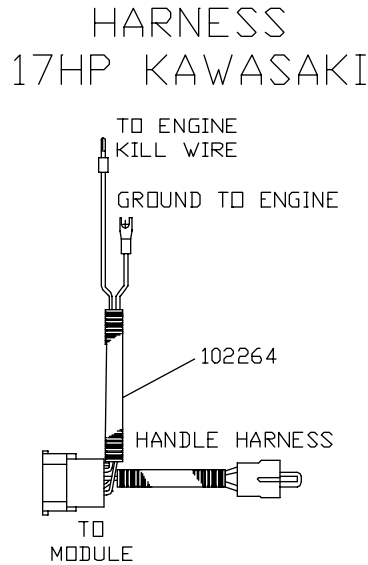

FRONT CASTER

ITEM	PART NO.	QTY.	DESCRIPTION
1	539101874	1	7/16 LYNCH PIN
2	539916561	1	MACH.BUSHING
3	539101873	5	"C"-SPACER
4	539101232	2	FLANGE BUSHING
5	539104555	1	CASTER ARM W/BUSHING
6	539976997	1	ZERK 1/8 NPT
7	539104554	1	CASTER YOKE
8	539101331	1	1/2C NYLOC NUT
9	539101907	1	HCS 1/2C X 5 1/2
10	539101872	1	SPACER
11	539912234	1	AIR VALVE
12	539977356	1	NOTCHED ENDCAP
13	539923557	1	ENDCAP
14	539977353	2	ROLLER BEARING
15	539990546	3	HLN 3/8C
16	539104618	1	RIM
17	539101905	1	9" TIRE
18	539104556	1	TIRE & WHEEL ASS.
19	539990563	3	HCS 3/8C X 1
20	539990517	3	FW 3/8 STD
21	539104559	1	FRONT WHEEL CASTER ASM.KIT (INCLUDES ITEMS 1 THRU 20)

HANDLE WIRING HARNESS