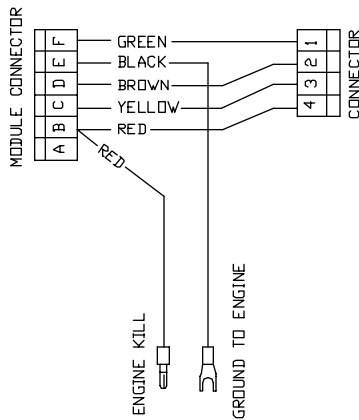

14HP KAWASAKI HARNESS DIAGRAM