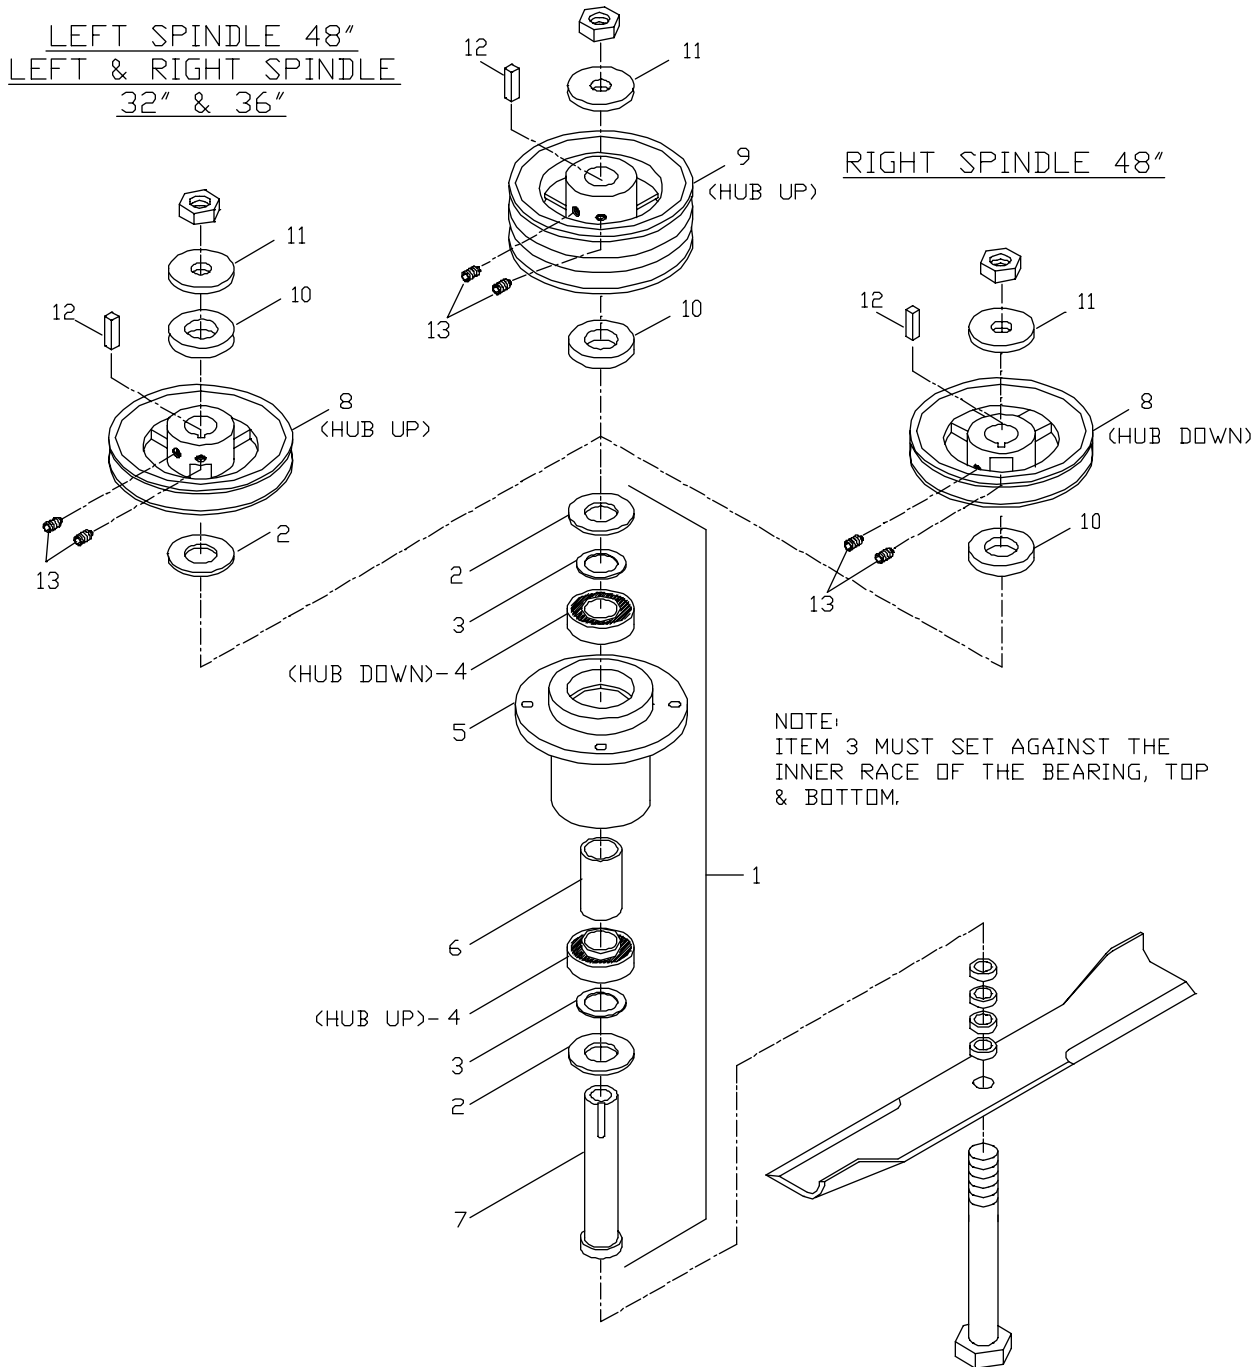

CUTTER HOUSING ASSEMBLY

CENTER SPINDLE 48"

LEFT SPINDLE 48"
LEFT & RIGHT SPINDLE
32" & 36"

RIGHT SPINDLE 48"

NOTE:
ITEM 3 MUST SET AGAINST THE
INNER RACE OF THE BEARING, TOP
& BOTTOM.

CUTTER HOUSING ASSEMBLY

ITEM	PART NO.	QTY.	DESCRIPTION
1	539102440	1	CUTTER HOUSING ASM. (INCLUDES ITEMS 2 THRU 7)
2	539102675	3	MACH. BUSING 10GA.
3	539102244	2	MACH. BUSING 18GA.
4	539102677	2	BEARING
5	539102673	1	HOUSING
6	539102676	1	SPACER
7	539102674	1	SPINDLE
8	539976398	1	PULLEY
9	539101819	1	DOUBLE PULLEY
10	539102245	1	3/8" SPACER
11	539102243	1	1/4" SPACER
12	539101995	1	KEY 1/4 SQ. X 1 1/8"
13	539976956	2	5/16 NYLOC SETSCREW

SEE PAGES 12 THRU 15 FOR CORRECT BLADE BOLT, NUT,
BLADE SPACERS, AND BLADE FOR YOUR MODEL.

NOTE:

THIS HOUSING ASSEMBLY (ITEM 1) IS USED IN CONJUNCTION WITH DIFFERENT PULLEYS AND SPACERS. IT IS CRITICAL THAT YOU USE THE RIGHT SPACERS IN THE RIGHT LOCATION FOR THE DIFFERENT SPINDLE COMBINATIONS. (ALSO REFER TO OPERATOR'S MANUAL)

NOTE:

THIS HOUSING ASSEMBLY (ITEM 1) WILL NOT WORK IF THESE ITEMS ARE NOT IN THEIR PROPER LOCATION OR ORIENTATION.