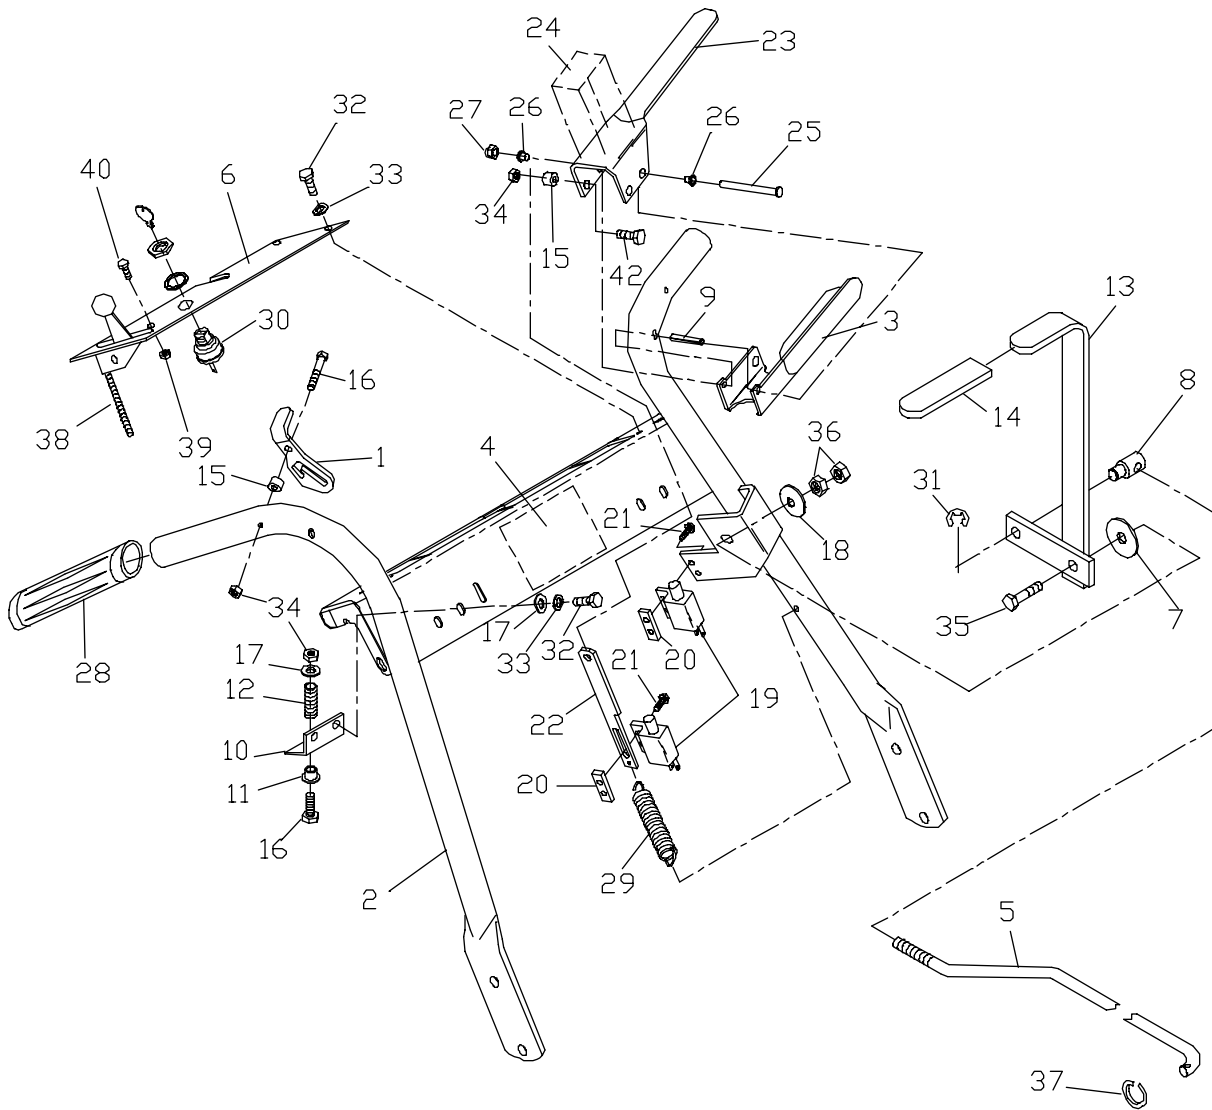

HANDLE ASSEMBLY

HANDLE ASSEMBLY

ITEM	PART NO.	QTY.	DESCRIPTION
1	539102984	1	THUMBLATCH RT.
	539102983	1	THUMBLATCH LT.(NOT SHOWN)
2	539103005	1	HANDLE W/DECAL
3	539102990	1	CONTROL LEVER LT.
	539102991	1	CONTROL LEVER RT.
4	539102987	1	DECAL, WARNING
5	539102986	1	BLADE LINK
6	539102999	1	ACCESS PLATE
7	539102998	1	FRICTION WASHER
8	539102992	1	SWIVEL
9	539102997	2	PIN, ROLL
10	539102979	2	DETENT WLDMT.
11	539100240	2	FLANGE BUSHING
12	539101224	2	SPRING
13	539102976	1	BLADE LEVER WLDMT.
14	539976526	1	GRIP
15	539102996	4	SPACER
16	539991003	4	HCS 1/4C X 1.75
17	539990055	6	1/4 SAE WASHER
18	539912063	1	CONE WASHER
19	539919098	4	SWITCH
20	539102678	4	TAPPED PLATE
21	539976952	8	SCREW #10-24 X 5/8
22	539101801	2	O.P. LINKAGE
23	539977857	2	LEVER O.P. W/GRIP
24	539100285	2	DECAL, THUMBLATCH
25	539977884	2	PIN, CLEVIS
26	539977886	4	BUSHING
27	539914734	2	PUSHNUT
28	539976488	2	GRIP HANDLE
29	539977250	2	SPRING
30	539911853	1	KEY SWITCH, COMPLETE
31	539990870	1	3/8 E-RING
32	539990073	8	HCS 1/4C X 3/4
33	539990052	8	1/4 SLOTTED LOCK WASHER
34	539990372	6	NUT 1/4C CENTER LOCK
35	539990655	1	HCS 3/8C X 1.5
36	539990546	2	NUT 3/8C CENTER LOCK
37	539916459	1	RING, RETAINER
38	539101451	1	THROTTLE CABLE(14 KAW.)
	539101220	1	THROTTLE CABLE(17 KAW.)
39	539976977	2	#10-24 NYLOC NUT
40	539990411	2	HCS #10-24 X 1/2
41	539102989	1	DECAL, OPERATION (NOT SHOWN)
42	539990548	2	HCS 14/C X 1