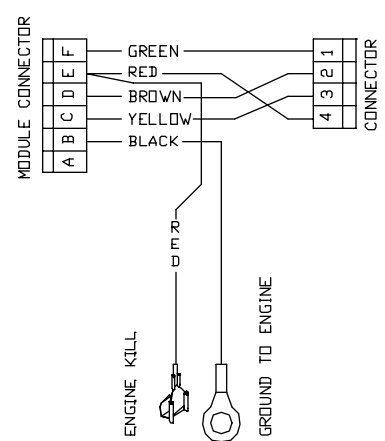

## MOTION CONTROL ASSEMBLY

ITEM	PART NO.	QTY.	DESCRIPTION
1	539100032	12	FLANGED NYLON BUSHING
2	539102963	1	TRACK WELDMENT, LT.
3	539100147	1	KNOB
4	539102958	1	TRAVEL LEVER
5	539102964	1	TRACK WELDMENT, RT.
6	539990184	3	NUT 5/16C CENTER LOCK
7	539912063	1	CONE WASHER
8	539102998	2	FRICITION WASHER
9	539990209	1	HCS 5/16C X 1
10	539990585	1	5/16 WHIZ NUT
11	539101224	1	SPRING
12	539103003	1	ADJUSTMENT KNOB
13	539101949	6	1/2" E-RING
14	539990208	1	RHSNB 5/16C X 1
15	539102985	1	TRAVEL BAR
16	539102970	1	CONTROL WELDMENT, RT.
17	539103000	2	CONTROL LINK
18	539976988	6	HAIR PIN
19	539102991	1	CONTROL LEVER RT.
20	539976434	2	SWIVEL
21	539990870	2	3/8" E-RING
22	539101650	2	PUMPLINK
23	539990037	2	3/32 X 3/4 COTTER PIN
24	539990692	2	5/16 WASHER
25	539101940	2	SWIVEL
26	539102969	1	CONTROL WELDMENT LT.

# HANDLE WIRING HARNESS

# HANDLE WIRING DIAGRAM

14HP KAWASAKI HARNESS DIAGRAM

17HP KAWASAKI HARNESS DIAGRAM

15HP KOHLER HARNESS DIAGRAM

For Husqvarna Parts Call 606-678-9623 or 606-561-4983