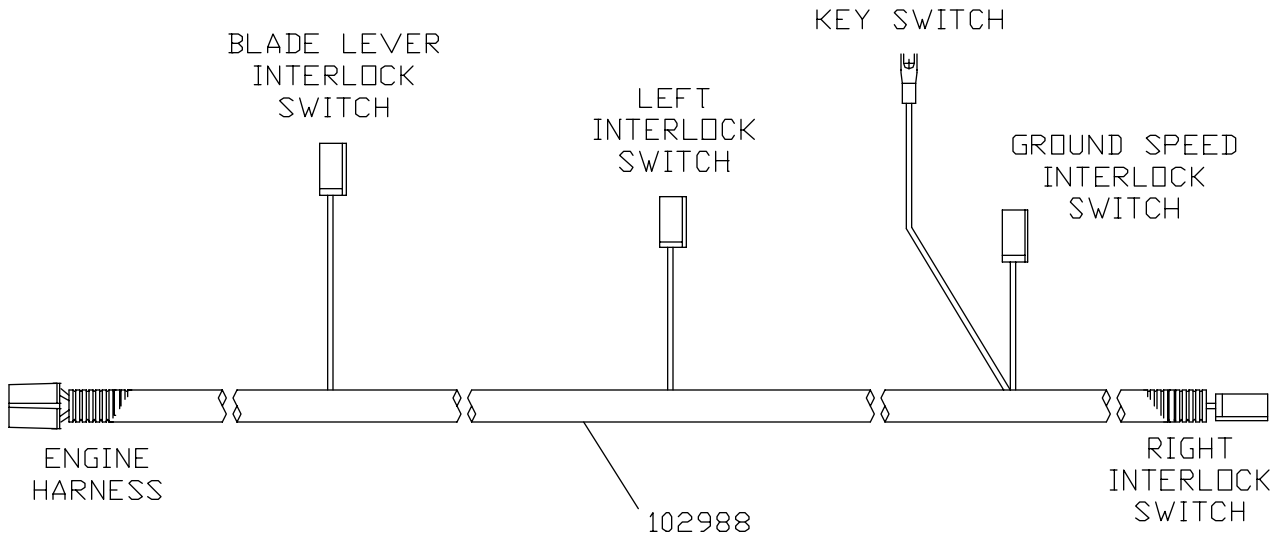

FRONT CASTER

ITEM	PART NO.	QTY.	DESCRIPTION
1	539101874	1	7/16 LYNCH PIN
2	539916561	1	MACH.BUSHING
3	539101873	5	"C"-SPACER
4	539101232	2	FLANGE BUSHING
5	539104555	1	CASTER ARM W/BUSHING
6	539976997	1	ZERK 1/8 NPT
7	539104554	1	CASTER YOKE
8	539101331	1	1/2C NYLOC NUT
9	539101907	1	HCS 1/2C X 5 1/2
10	539101872	1	SPACER
11	539912234	1	AIR VALVE
12	539977356	1	NOTCHED ENDCAP
13	539923557	1	ENDCAP
14	539977353	2	ROLLER BEARING
15	539990546	3	HLN 3/8C
16	539104618	1	RIM
17	539101905	1	9" TIRE
18	539104556	1	TIRE & WHEEL ASS.
19	539990563	3	HCS 3/8C X 1
20	539990517	3	FW 3/8 STD
21	539104559	1	FRONT WHEEL CASTER ASM.KIT (INCLUDES ITEMS 1 THRU 20)

HANDLE WIRING HARNESS