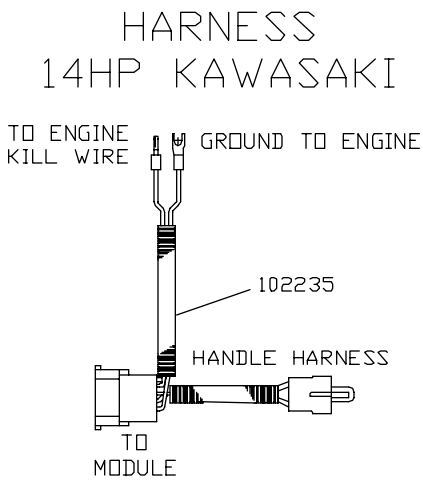

FRONT CASTER

ITEM	PART NO.	QTY.	DESCRIPTION
1	539101874	1	7/16 LYNCH PIN
2	539916561	1	MACH.BUSHING
3	539101873	5	"C"-SPACER
4	539101232	2	FLANGE BUSHING
5	539104555	1	CASTER ARM W/BUSHING
6	539976997	1	ZERK 1/8 NPT
7	539104554	1	CASTER YOKE
8	539101331	1	1/2C NYLOC NUT
9	539101907	1	HCS 1/2C X 5 1/2
10	539101872	1	SPACER
11	539912234	1	AIR VALVE
12	539977356	1	NOTCHED ENDCAP
13	539923557	1	ENDCAP
14	539977353	2	ROLLER BEARING
15	539990546	3	HLN 3/8C
16	539104618	1	RIM
17	539101905	1	9" TIRE
18	539104556	1	TIRE & WHEEL ASS.
19	539990563	3	HCS 3/8C X 1
20	539990517	3	FW 3/8 STD
21	539104559	1	FRONT WHEEL CASTER ASM.KIT (INCLUDES ITEMS 1 THRU 20)

HANDLE WIRING HARNESS