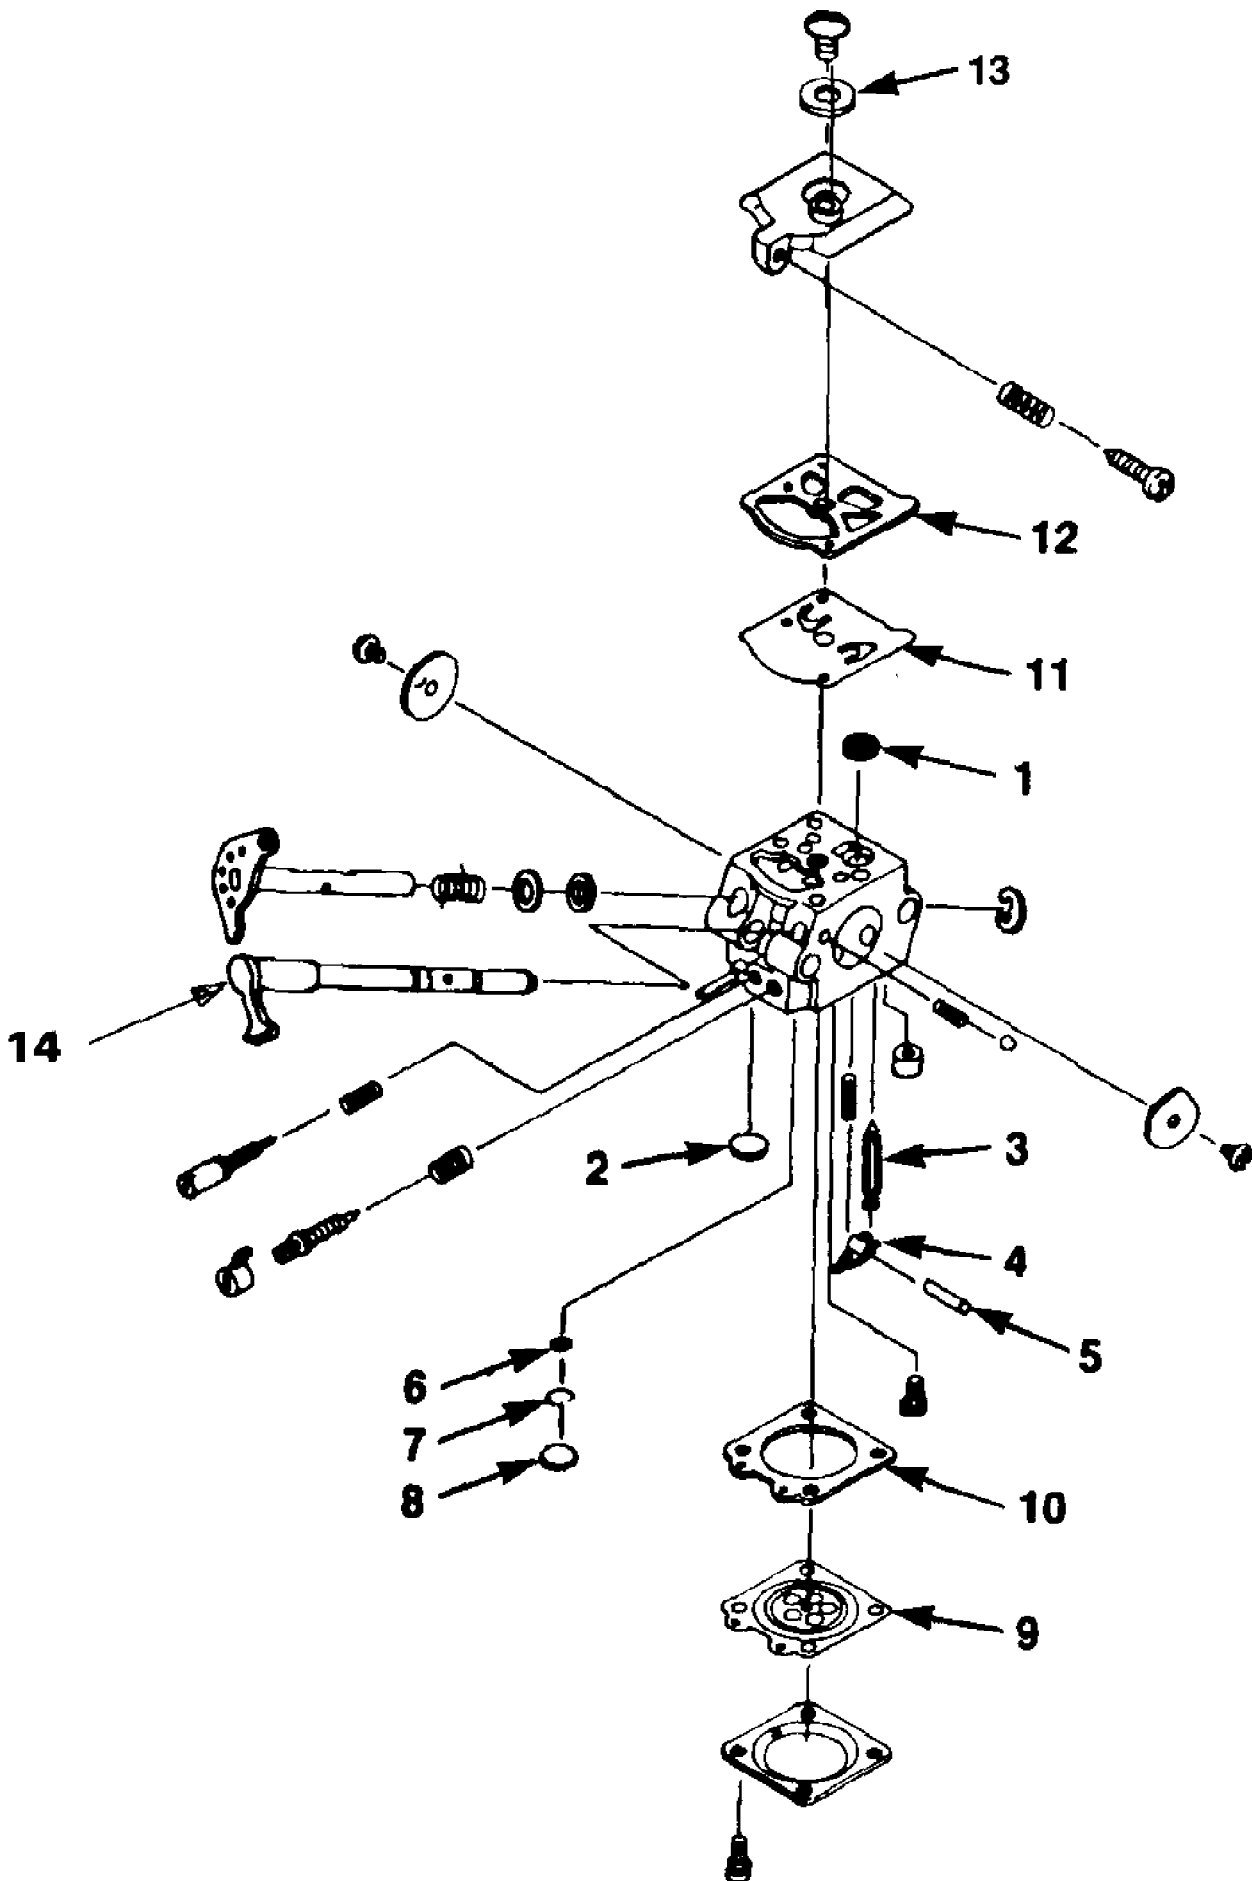

PBC3800 String Trimmer UT-15077-B
Boom & Head Assembly

Page 2 of 14

Ref #	Part Number	Qty	S/P/F	Description
1	04499	1		DRIVE SHAFT
2	JA991366	2		TIE-Cable
3	02077A	1	S	CABLE-Throttle
4	00597A	1		GRIP/HIP PAD
5	00737	1	/P	SPRING-Tension
6	A03926	1		SLEEVING
7	04502	1		BAND-Hanger
8	00677	1	/P	NUT-Hex
9	04025	1		BOLT & WASHER
10	02836	1	S	HARNESS-Shoulder
11	A04500	1	/P	HOUSING-Driveshaft
12	02985	1	S	DECAL-Warning
13	A04496	1	/P	GEAR HEAD
14	03993	1		SCREW-Cap
15	03994	1		SCREW & WASHER-Mach (M6)
16	04111	1		SCREW-Grease
17	04579	1		WASHER-Blade
18	03996	1		WASHER-Blade
19	02258	1		NUT-Guard
20	03997	1	S	NUT-Gear Head
21	A04019	1	/P	STRINGHEAD-Complete
22	04139	1		CONNECTOR-Drive
23	04021	1		EYELET
24	04123	1		KNOB (L.H.)
25	04125	1		SPOOL w/Line
26	04121	1	/P	SPRING
27	031641	1	S	BLADE-Tri-Arc (10")
28		1		MACHETE BLADE KIT Not Used On This Model.
29		1		SPACER Not Used On This Model.

PBC3800 String Trimmer UT-15077-B
Carburetor Walbro

Page 4 of 14

Ref #	Part Number	Qty	S/P/F	Description
	A03894A	1	/P	Carburetor
	A038931	1		Carburetor
1	A04042	1	/P	Repair Kit Includes items 1 - 13
2	A04042	1	/P	Repair Kit Includes items 1 - 13
3	A04042	1	/P	Repair Kit Includes items 1 - 13
4	A04042	1	/P	Repair Kit Includes items 1 - 13
5	A04042	1	/P	Repair Kit Includes items 1 - 13
6	A04042	1	/P	Repair Kit Includes items 1 - 13
7	A04042	1	/P	Repair Kit Includes items 1 - 13
8	A04042	1	/P	Repair Kit Includes items 1 - 13
9	A04041	1		Gasket/Diaphragm Kit Includes items 9 - 13
9	A04042	1	/P	Repair Kit Includes items 1 - 13
10	A04041	1		Gasket/Diaphragm Kit Includes items 9 - 13
10	A04042	1	/P	Repair Kit Includes items 1 - 13
11	A04041	1		Gasket/Diaphragm Kit Includes items 9 - 13
11	A04042	1	/P	Repair Kit Includes items 1 - 13
12	A04041	1		Gasket/Diaphragm Kit Includes items 9 - 13
12	A04042	1	/P	Repair Kit Includes items 1 - 13
13	A04041	1		Gasket/Diaphragm Kit Includes items 9 - 13
13	A04042	1	/P	Repair Kit Includes items 1 - 13
14	03188	1		Choke Lever and Rod