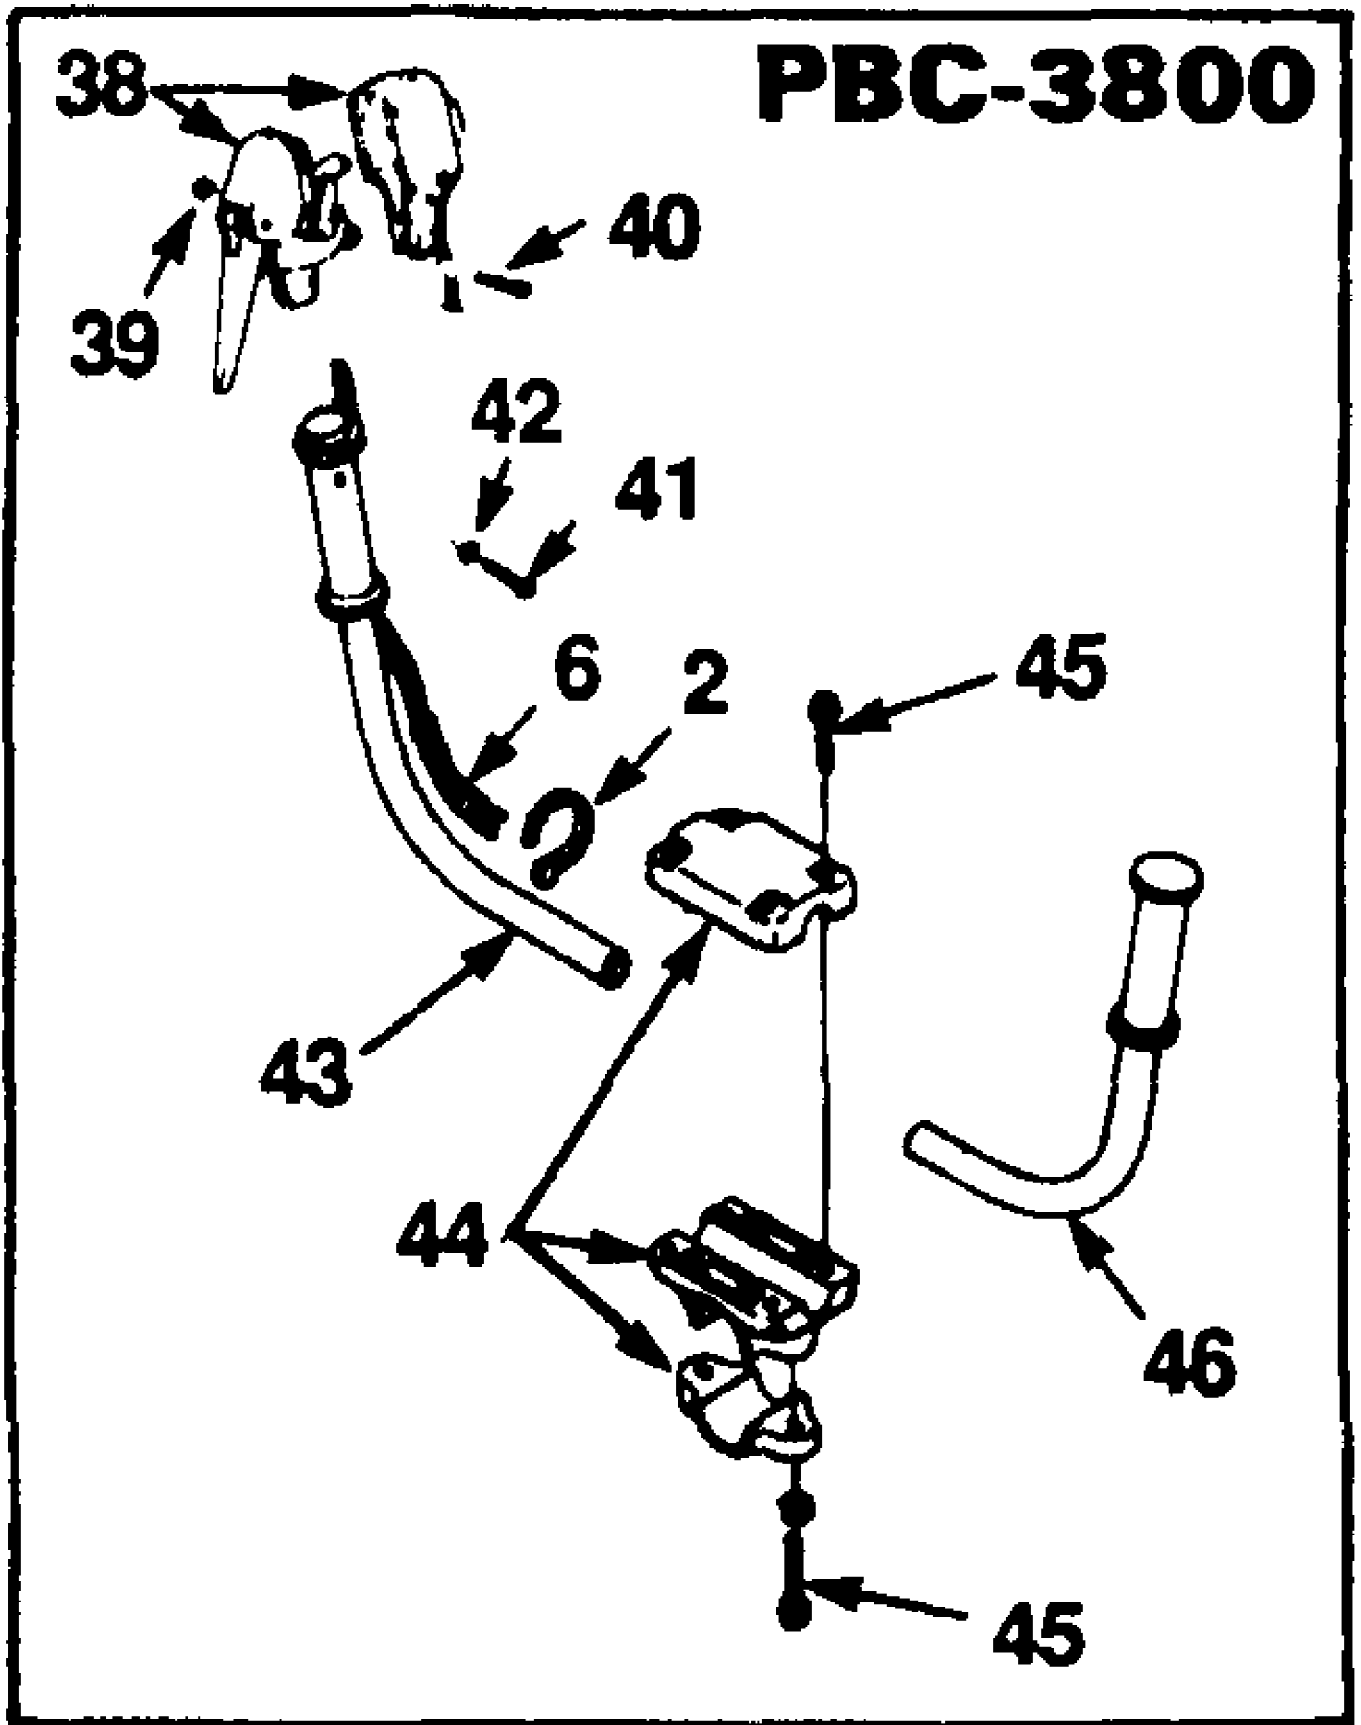

PBC3800 String Trimmer UT-15077-B
PBC3800 Handles

Page 12 of 14

Ref #	Part Number	Qty	S/P/F	Description
2	JA991366	3		TIE-Cable
6	A03926	1		SLEEVING
38	A00593	1	/P	THROTTLE & SWITCH
39	81417	1		NUT-Hex
40	88183	1		SCREW-Pan Hd (M4 X 25)
41	82528	1	/P	SCREW-Thread Form (6 X 3/8")
42	83086	1		WASHER-Lock
43	A00590	1	/P	HANDLE BAR-Right
44	A04049	1	/P	BRACKET-Handle Bar
45	04011	6	/P	SCREW & WASHER
46	A00591	1	/P	HANDLE BAR-Left