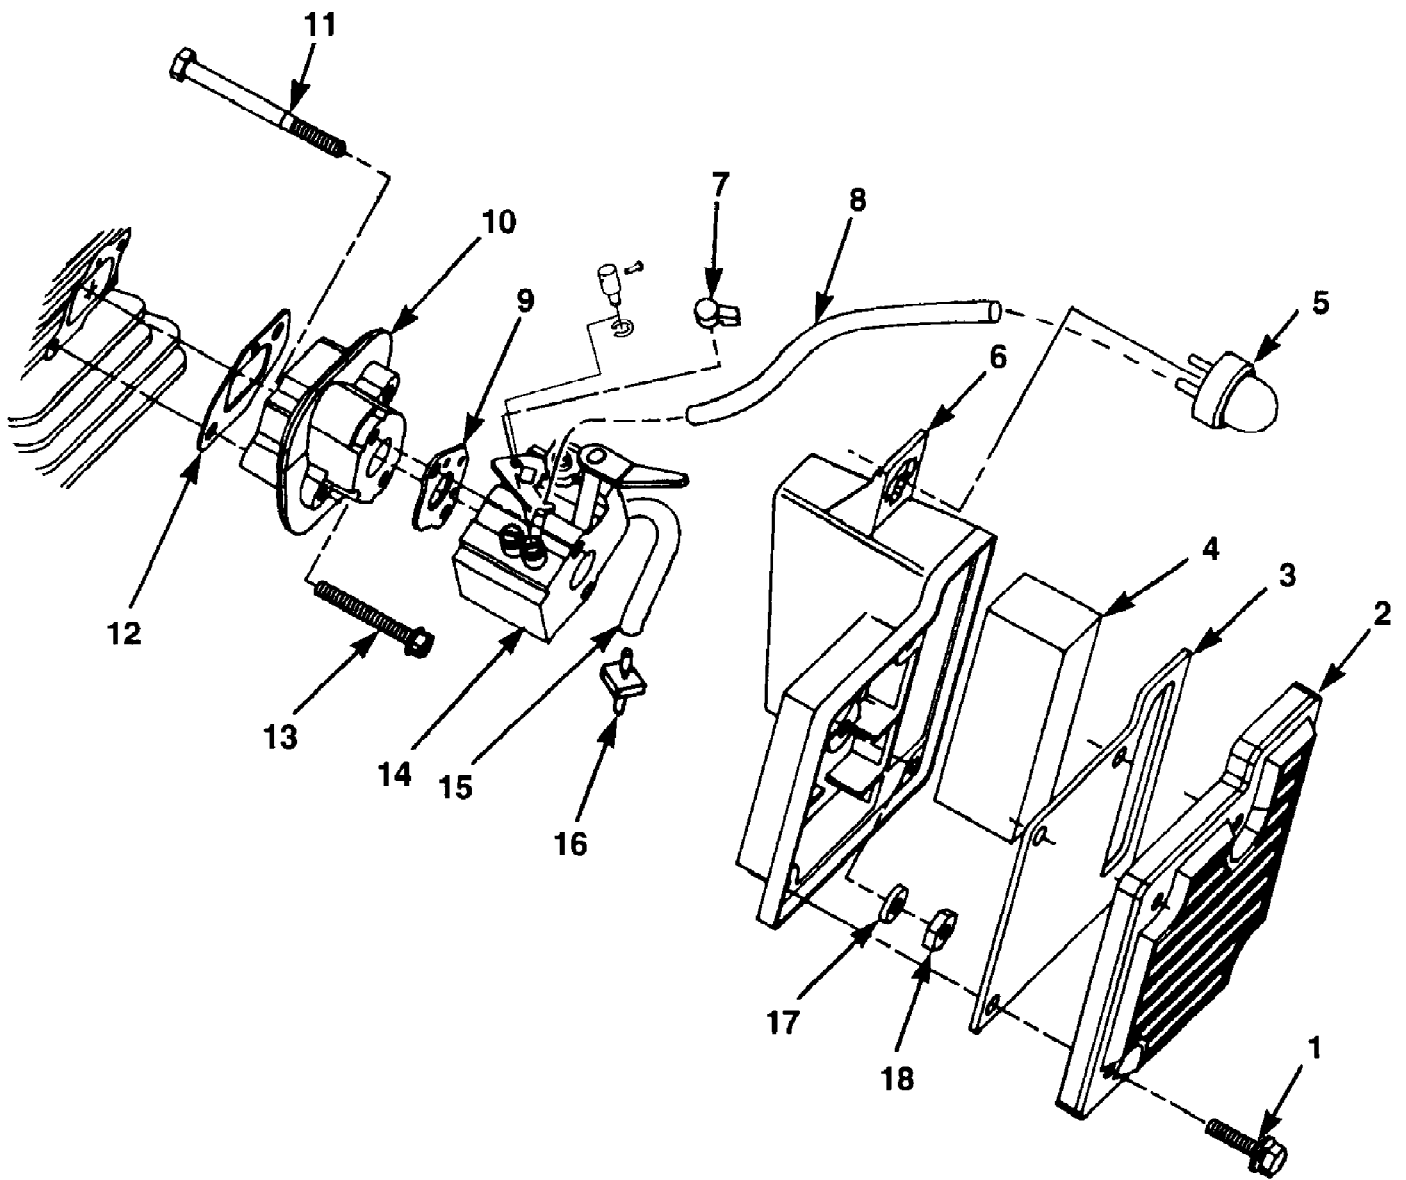

PBC3800 String Trimmer UT-15077-B
Intake Assy

Page 8 of 14

Ref #	Part Number	Qty	S/P/F	Description
1	88079	4		SCREW-Sems Hex Hd (1/4-20 X 7/8")
2	02065	1		COVER-Air Filter
3	02940	1		FILTER-Felt Air
4	02939	1		FILTER-Foam Air
5	01183	1	/P	BULB-Primer
6	A03313	1	/P	AIR FILTER BOX
7	03493	1		CAP-Limit
8	0143920	1	/P	TUBING-Rubber
9	65016	1	/P	GASKET-Carburetor
10	02074	1		SPACER-Carburetor
11	02075	1		SCREW-Carburetor Spacer (8-32 X 2")
12	01029	1	S	GASKET-Carburetor Spacer
13	88045	2		SCREW-Sems Hex Hd (8-32 X 1 1/4")
14	A03894	1		CARBURETOR-Walbro
15	9477220	1	S	TUBING-Rubber (5")
16	02067	1	/P	FITTING-Fuel Inline
17	841031	2		WASHER-Flat
18	81009	2	/P	NUT-Hex Machine