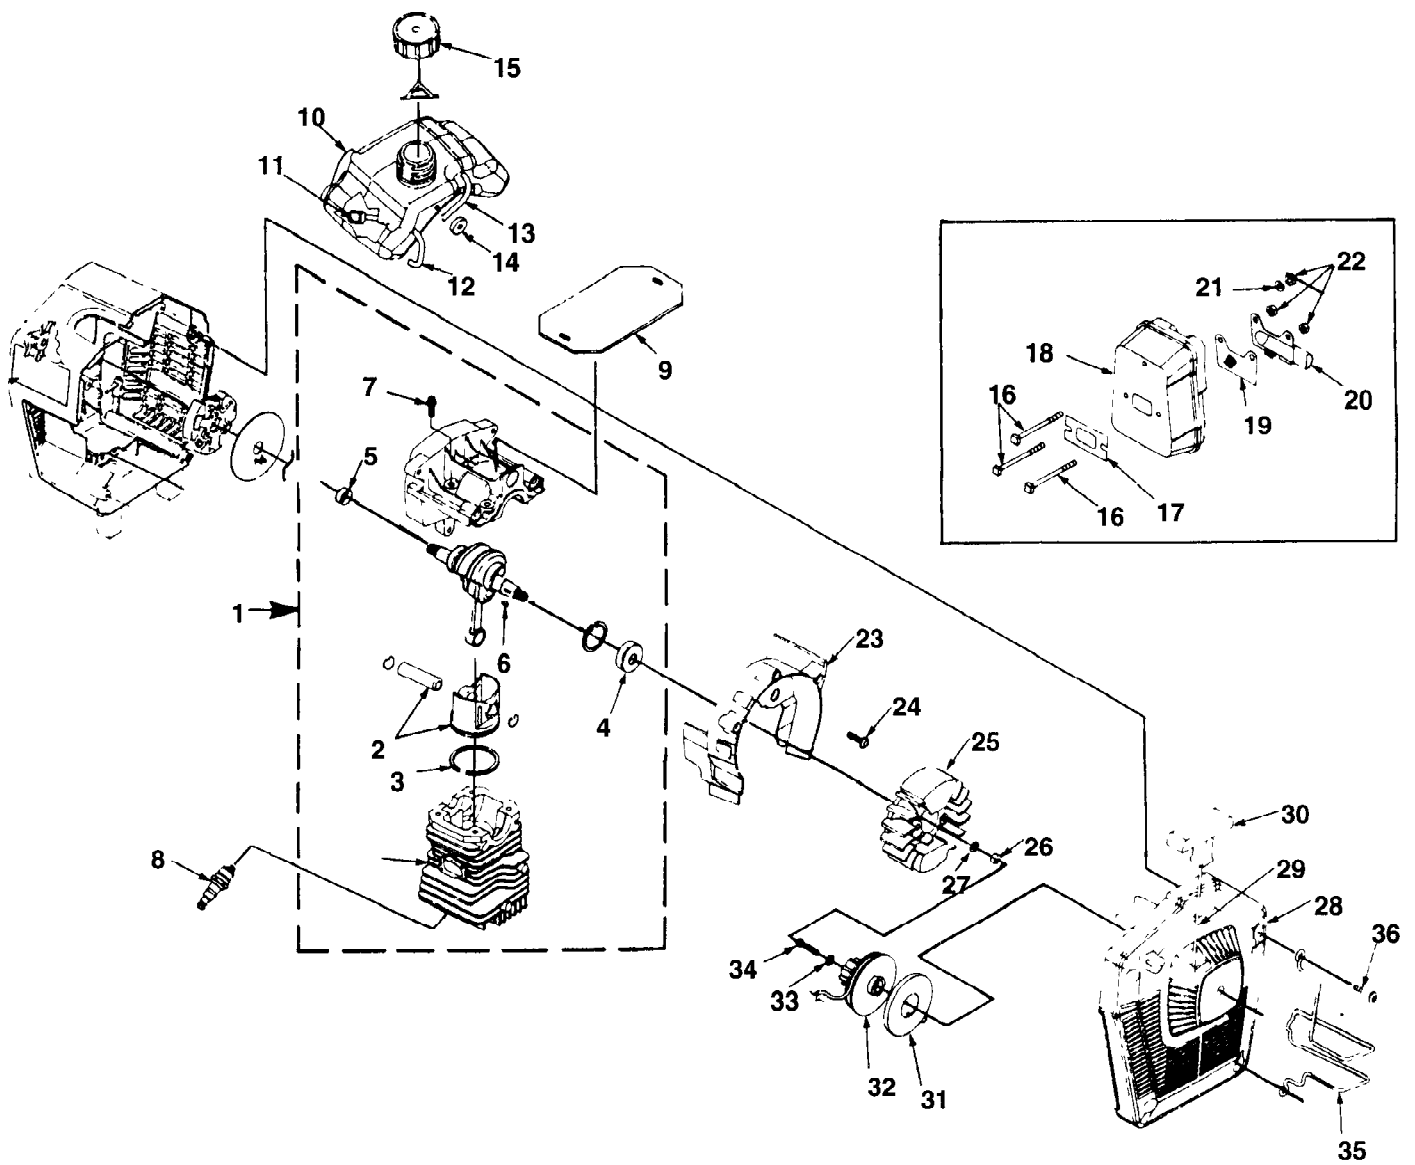

PBC3800 String Trimmer UT-15077-B
PBC3800 Guard

Page 10 of 14

Ref #	Part Number	Qty	S/P/F	Description
47	03155	1		GRASS SHIELD
48	A03152A	1	S	DEFLECTOR-Bracket Kit
49	03998	2		SCREW & WASHER (Socket Hd.)
50	04003	2		SCREW-Machine (6MM)
51	04004	2		WASHER-Flat
52	03393	1		RING-Grass Shield
53	88182	3		SCREW-Machine Hex (M5 X 10)

PBC3800 String Trimmer UT-15077-B
PBC3800 Handles

Page 12 of 14

Ref #	Part Number	Qty	S/P/F	Description
2	JA991366	3		TIE-Cable
6	A03926	1		SLEEVING
38	A00593	1	/P	THROTTLE & SWITCH
39	81417	1		NUT-Hex
40	88183	1		SCREW-Pan Hd (M4 X 25)
41	82528	1	/P	SCREW-Thread Form (6 X 3/8")
42	83086	1		WASHER-Lock
43	A00590	1	/P	HANDLE BAR-Right
44	A04049	1	/P	BRACKET-Handle Bar
45	04011	6	/P	SCREW & WASHER
46	A00591	1	/P	HANDLE BAR-Left

Ref #	Part Number	Qty	S/P/F	Description
1	A027001	1		SHORT BLOCK
2	A02579C	1	/P	PISTON & PIN
3	01545A	1	S	RING-Piston
4	98197	1	S	SEAL-Shaft
5	93858	1	S	SEAL-Crankshaft
6	75078	1		KEY-Woodruff
7	80891	4	/P	SCREW-Hex Hd (12-24 X 7/8")
8	93561S	1	S	SPARK PLUG (CJ6Y)
	98217S	1	/P	SPARK PLUG (RCJ-6Y) (Int'l Only)
9	03977	1		SPACER-Fuel Tank
10	A03559	1	/P	TANK-Fuel
11	49422	1	S	FILTER-Fuel
12	9477240	1	S	TUBING-Rubber (10")
13	0143937	1		TUBING-Rubber (9 1/4")
14	02080	1		SPACER-Fuel Tank
15	A00982A	1		FUEL CAP ASSEMBLY
16	02176	3		SCREW-Square Hex (10-23 X 2 1/2")
17	01543B	1		GASKET-Muffler
18	A02083	1	/P	MUFFLER
19	01532	1		SCREEN-Spark Arrestor
20	015711	1		COVER-Exhaust
21	84003	1	/P	WASHER-Flat (#10)
22	81206	3	S/P	NUT-Locking Hex (10-32)
23	02064	1		SCROLL-Fan
24	82538	2	/P	SCREW-Thread Form (10-24 X 3/4")
25	A02098	1	/P	ROTOR ASSEMBLY
26	81257	1	/P	NUT-Hex Jam (3/8-24)
27	83102	1	/P	WASHER-Lock (3/8")
28	A03782	1	S	STARTER-Complete
29	9789902	1	S/P	ROPE-Starter
30	02264	1	S	GRIP-Starter
31	A02104	1	/P	SPRING & CONTAINER (L.H.)
32	02103	1		PULLEY-Starter
33	94062	1	/P	WASHER (#10)
34	82409	1	/P	SCREW-Thread Form (#10)
35	03654	1		GUARD-Wire
36	82537	5	/P	SCREW-Thread Form (10-24 X 7/8")