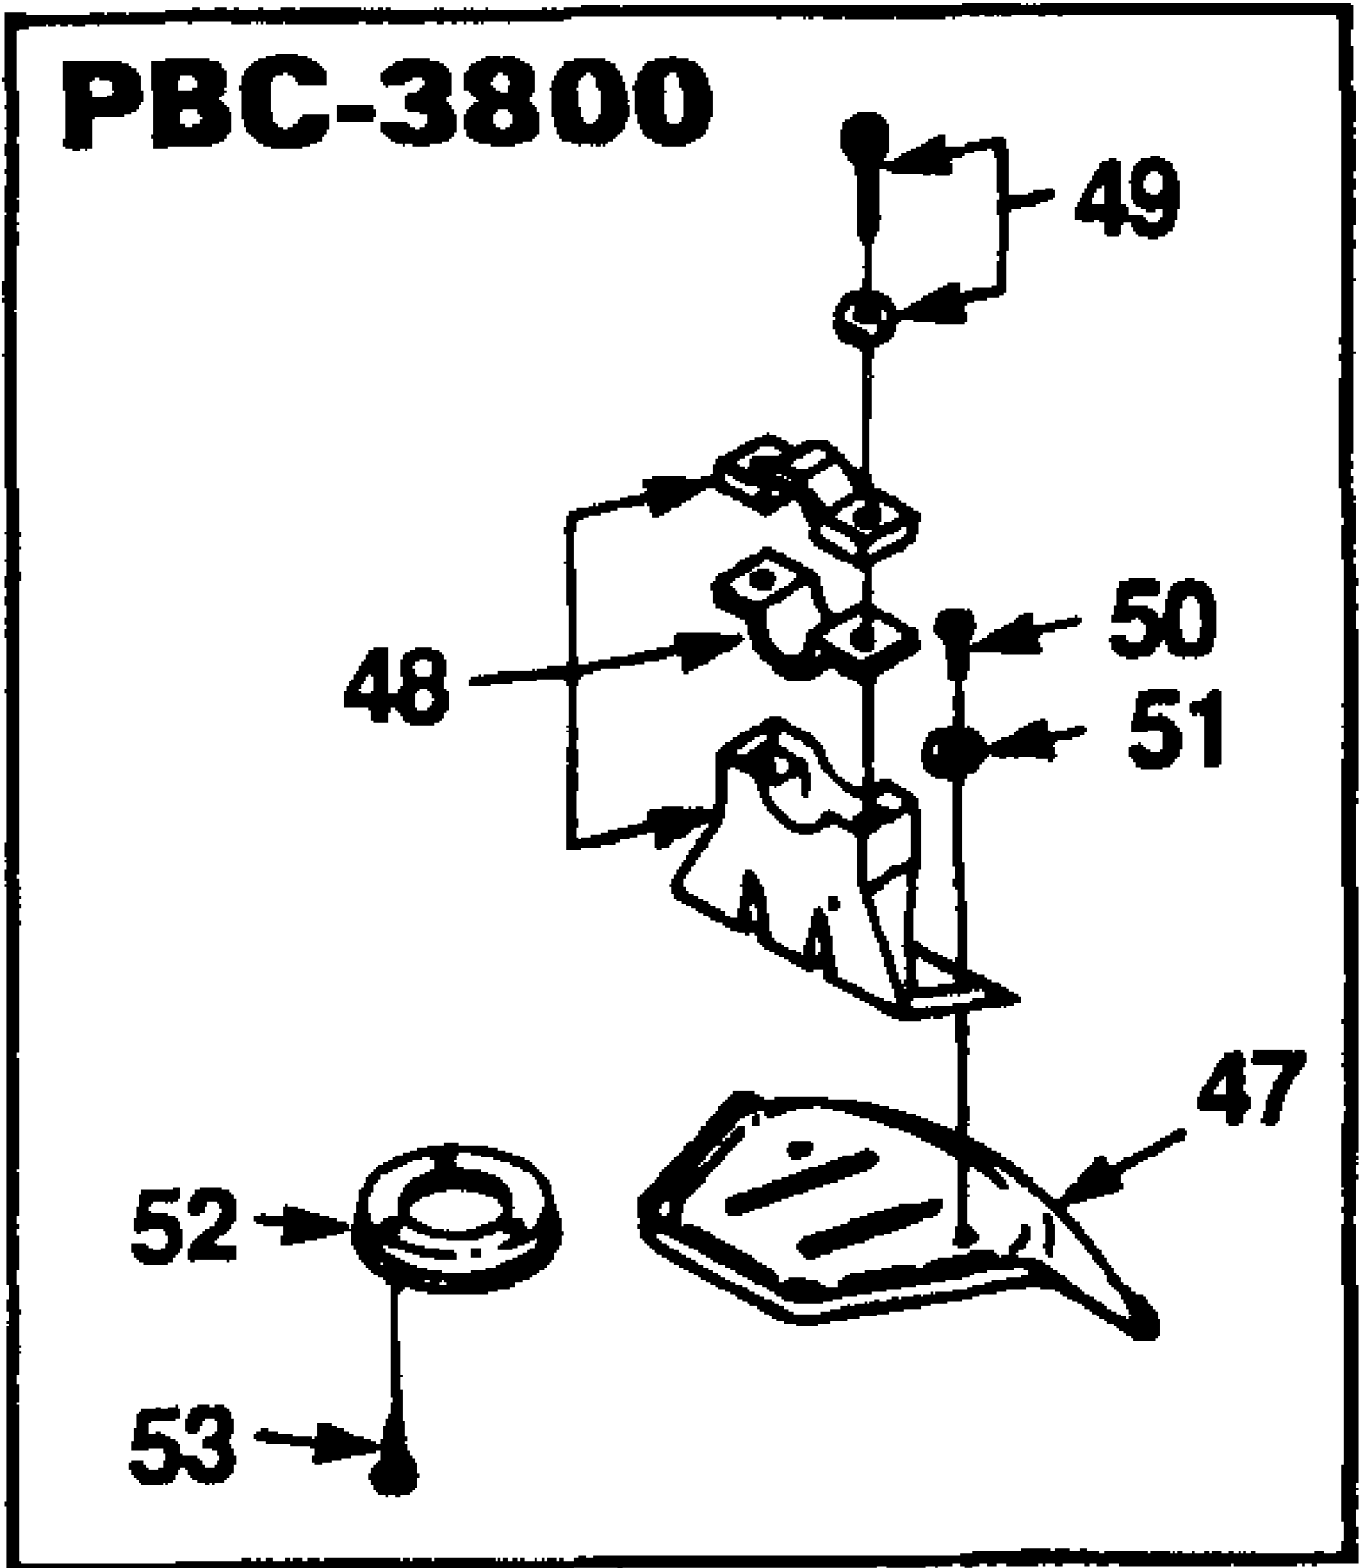

PBC3800 String Trimmer UT-15077-B
PBC3800 Guard

Page 10 of 14

Ref #	Part Number	Qty	S/P/F	Description
47	03155	1		GRASS SHIELD
48	A03152A	1	S	DEFLECTOR-Bracket Kit
49	03998	2		SCREW & WASHER (Socket Hd.)
50	04003	2		SCREW-Machine (6MM)
51	04004	2		WASHER-Flat
52	03393	1		RING-Grass Shield
53	88182	3		SCREW-Machine Hex (M5 X 10)