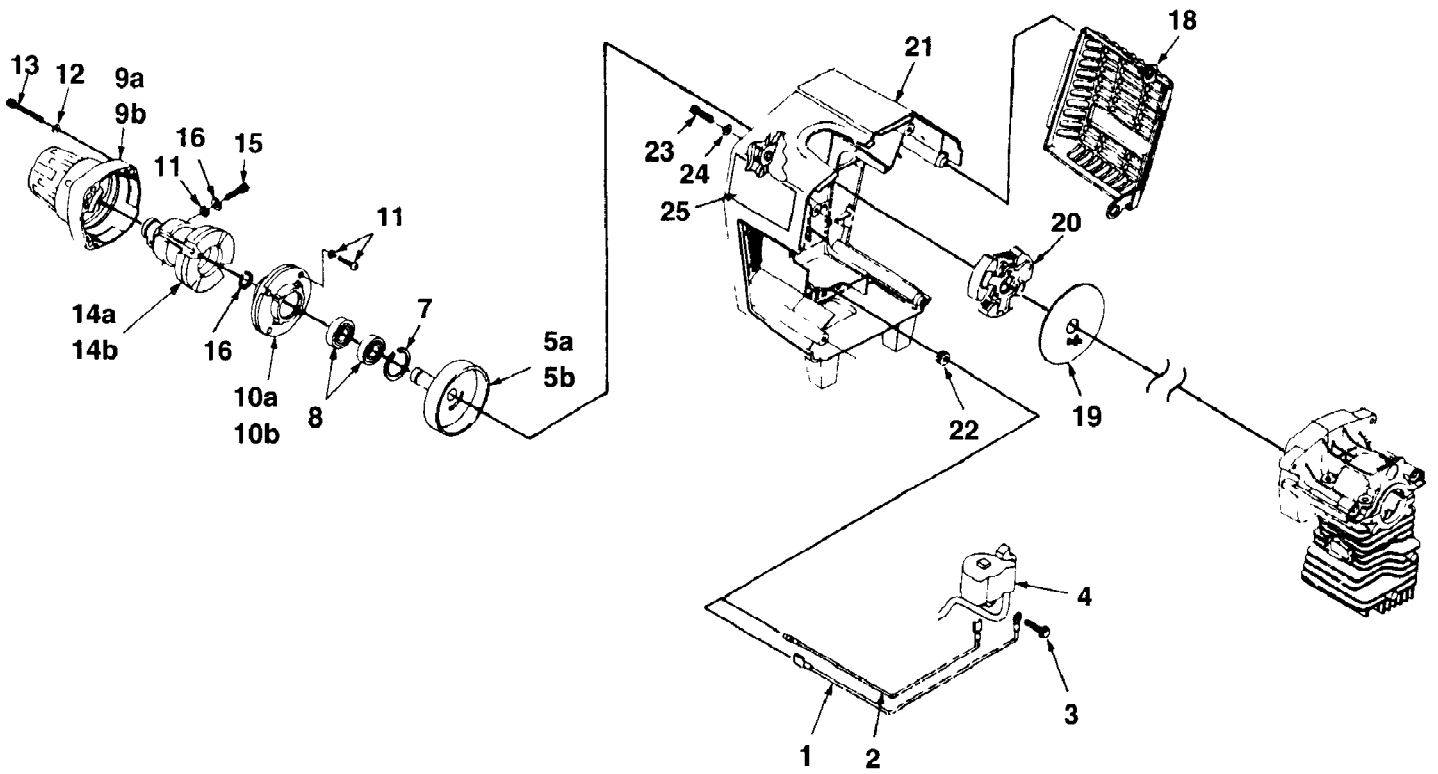

PBC3800 String Trimmer UT-15077-B
Boom & Head Assembly

Page 2 of 14

Ref #	Part Number	Qty	S/P/F	Description
1	04499	1		DRIVE SHAFT
2	JA991366	2		TIE-Cable
3	02077A	1	S	CABLE-Throttle
4	00597A	1		GRIP/HIP PAD
5	00737	1	/P	SPRING-Tension
6	A03926	1		SLEEVING
7	04502	1		BAND-Hanger
8	00677	1	/P	NUT-Hex
9	04025	1		BOLT & WASHER
10	02836	1	S	HARNESS-Shoulder
11	A04500	1	/P	HOUSING-Driveshaft
12	02985	1	S	DECAL-Warning
13	A04496	1	/P	GEAR HEAD
14	03993	1		SCREW-Cap
15	03994	1		SCREW & WASHER-Mach (M6)
16	04111	1		SCREW-Grease
17	04579	1		WASHER-Blade
18	03996	1		WASHER-Blade
19	02258	1		NUT-Guard
20	03997	1	S	NUT-Gear Head
21	A04019	1	/P	STRINGHEAD-Complete
22	04139	1		CONNECTOR-Drive
23	04021	1		EYELET
24	04123	1		KNOB (L.H.)
25	04125	1		SPOOL w/Line
26	04121	1	/P	SPRING
27	031641	1	S	BLADE-Tri-Arc (10")
28		1		MACHETE BLADE KIT Not Used On This Model.
29		1		SPACER Not Used On This Model.

PBC3800 String Trimmer UT-15077-B
Carburetor Walbro

Page 4 of 14

Ref #	Part Number	Qty	S/P/F	Description
	A03894A	1	/P	Carburetor
	A038931	1		Carburetor
1	A04042	1	/P	Repair Kit Includes items 1 - 13
2	A04042	1	/P	Repair Kit Includes items 1 - 13
3	A04042	1	/P	Repair Kit Includes items 1 - 13
4	A04042	1	/P	Repair Kit Includes items 1 - 13
5	A04042	1	/P	Repair Kit Includes items 1 - 13
6	A04042	1	/P	Repair Kit Includes items 1 - 13
7	A04042	1	/P	Repair Kit Includes items 1 - 13
8	A04042	1	/P	Repair Kit Includes items 1 - 13
9	A04041	1		Gasket/Diaphragm Kit Includes items 9 - 13
9	A04042	1	/P	Repair Kit Includes items 1 - 13
10	A04041	1		Gasket/Diaphragm Kit Includes items 9 - 13
10	A04042	1	/P	Repair Kit Includes items 1 - 13
11	A04041	1		Gasket/Diaphragm Kit Includes items 9 - 13
11	A04042	1	/P	Repair Kit Includes items 1 - 13
12	A04041	1		Gasket/Diaphragm Kit Includes items 9 - 13
12	A04042	1	/P	Repair Kit Includes items 1 - 13
13	A04041	1		Gasket/Diaphragm Kit Includes items 9 - 13
13	A04042	1	/P	Repair Kit Includes items 1 - 13
14	03188	1		Choke Lever and Rod