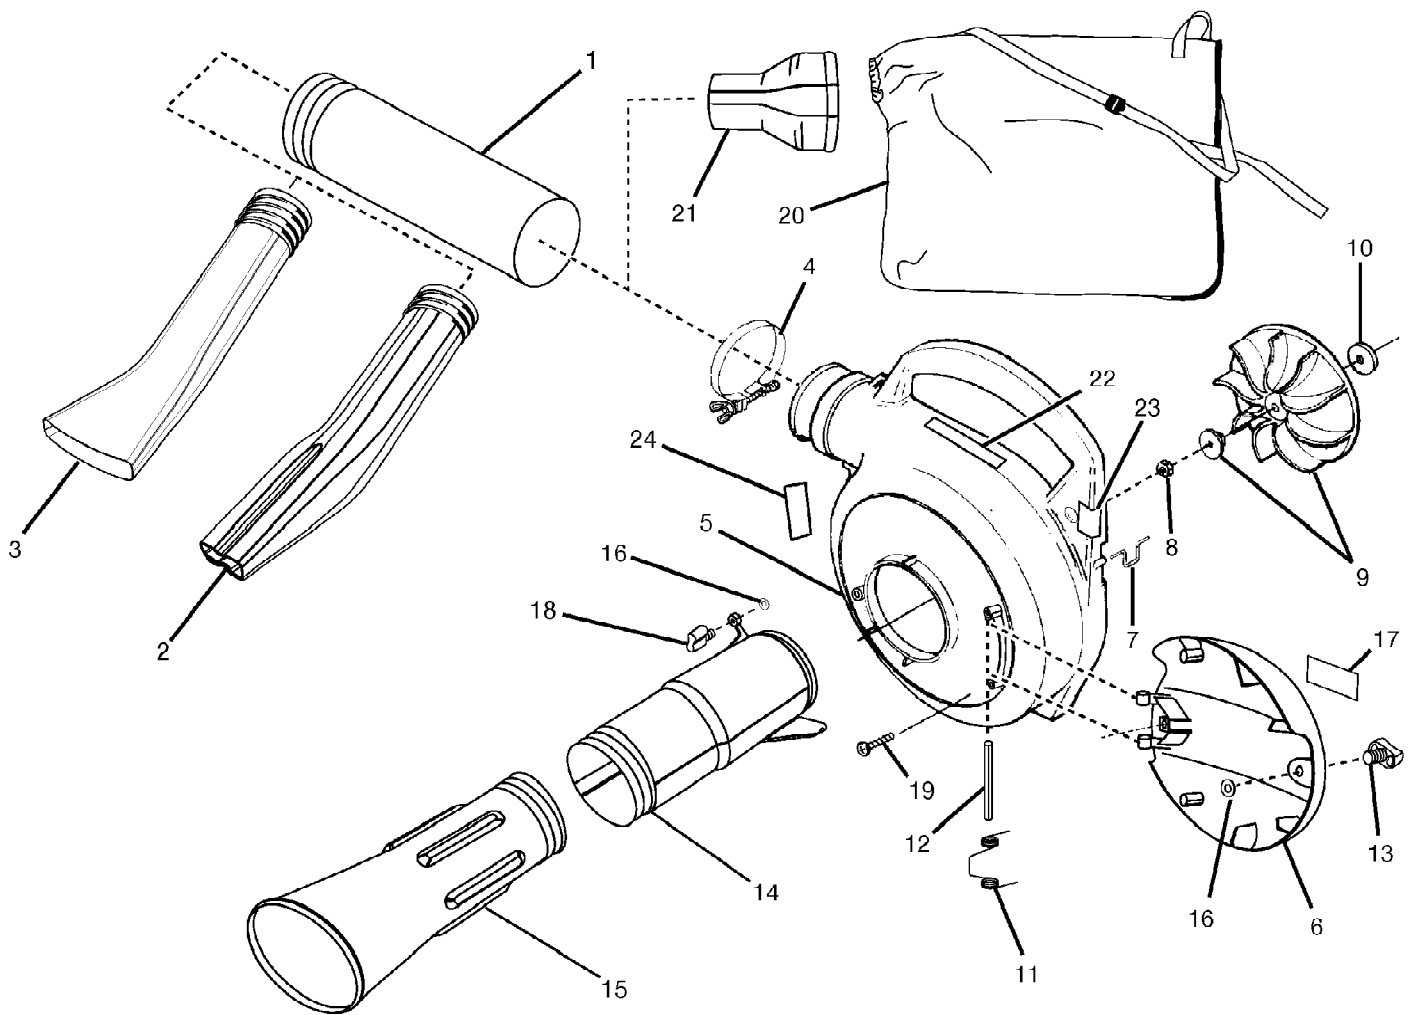

Blower UT-08934-D
Volute, Fan And Tubes

Blower UT-08934-D
Volute, Fan And Tubes

Page 12 of 12

Ref #	Part Number	Qty	S/P/F	Description
1	983916001	1	/P	UPPER TUBE
2	983913001	1	/P	SWEEPER NOZZLE
3	00373A	1	S/P	LOWER NOZZLE
4	983906001	1	S/P	CLAMP WITH FASTENERS
5	H4207601	1	S	OUTER VOLUTE HOUSING
6	983861001	1		DOOR
7	00398	1	/P	WIRE LOOP
8	985738006	1	/P	HEX NUT (3/8-24) PURCHASE LOCALLY
9	984911001	1	S/P	BLOW ER FAN KIT
10	03165	1	S/P	FLAT WASHER
11	983863001	1	S	DOOR HINGE SPRING
12	983862001	1	/P	DOOR HINGE SHAFT
13	983898002	1		BLOW ER KNOB
14	983915001	1	S	UPPER VACUME TUBE
15	08202	1	/P	LOW ER VACUME TUBE
16	983905001	2		RETAINER
17	985201001	1	/P	DOOR VAC ATTACK DECAL
18	983898001	1	/P	BLOWER KNOB
19	82541	2	/P	SCREW (10 x 1/2 in. TORx TRUSS HD.) PURCHASE LOCALLY
20	983914001	1	/P	LEAF BAG
21	983917001	1	S	VACUUM BAG TUBE
22	983901001	1	/P	WARNING DECAL
23	983903001	1		OUTER VOLUTE DECAL
24	983912001	1	/P	FAN INTAKE DECAL
	983000257	1	/P	OPERATOR'S MANUAL (UT08934B)
	983000654	1		OPERATOR'S MANUAL (UT08934D)
	983000257R	1		REPAIR SHEET (UT08934B)
	983000654R	1		REPAIR SHEET (UT08934D) (REv:02)