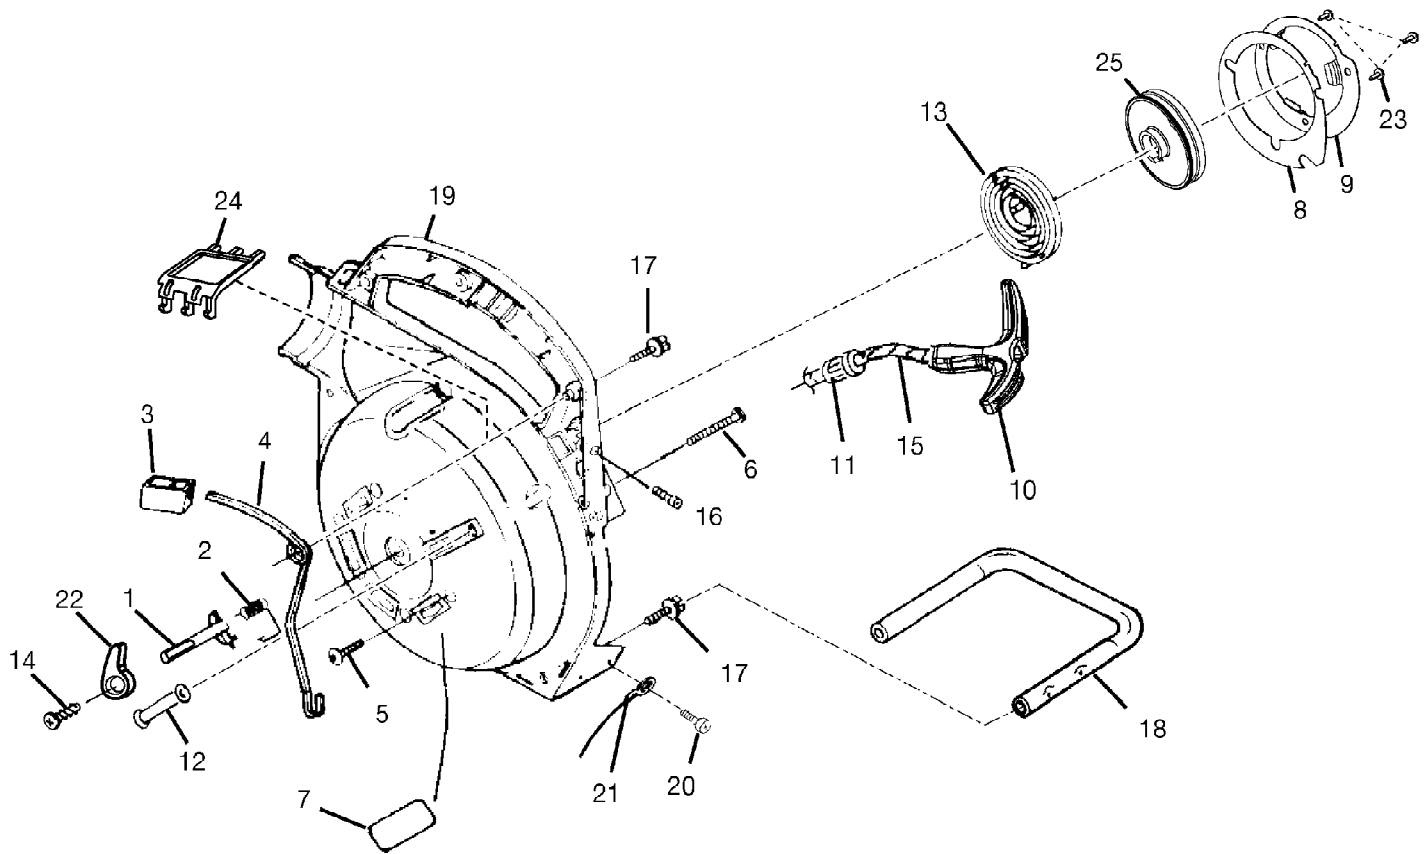

Blower UT-08934-D
Internal Engine

Page 6 of 12

Ref #	Part Number	Qty	S/P/F	Description
1	983928001	1		SHORT BLOCK (30cc) INCLUDES 1-6
2	985524002	1	/P	30cc CYLINDER
3	985259001	1	S/P	CYLINDER GASKET
4	PS02807	3	/P	SCREW (12-24 x 3/4 in. TOR x PAN HD.) PURCHASE LOCALLY
5	986119001	1		30cc PISTON ASSEMBLY
6	03179	2	/P	PISTON RING
7	PS02130	1	/P	CRANKCASE COVER
8	06443A	1	S/P	CRANKCASE GASKET
9	PS01565	4	/P	SCREW (10-24 x 9/16 in. PAN HD .) PURCHASE LOCALLY
10	02851	1	/P	MALE TAB
11	A07238	1	/P	LEAD-GROUND TO HANDLE
12	82376	3	/P	SCREW (#8 x 1/2 in. PAN HD.) PURCHASE LOCALLY
13	82563	1	/P	PURCHASE LOCALLY SCREW (#10 x 3/4 in. TORx TRUSS HD.)
14	PS06314	1	/P	SHROUD
15	983924001	1	/P	ZIP START DECAL

Blower UT-08934-D
Starter

Page 9 of 12

Blower UT-08934-D
Starter

Page 10 of 12

Ref #	Part Number	Qty	S/P/F	Description
1	983864001	1	/P	THROTTLE LATCH
2	00370	1	S/P	THROTTLE LATCH SPRING
3	00367	1	/P	THROTTLE TRIGGER
4	00369A	1	/P	THROTTLE LEVER
5	82538	4	/P	SCREW (10-24 x 3/4 in. TRUSS HD.) PURCHASE LOCALLY
6	JA416903	1	/P	SCREW (10 x 1-5/8 in. HEX HD.) PURCHASE LOCALLY
7	08684	5	S/P	HEAT SHEILD
8	985261001	1	/P	BAFFLE GASKET
9	PS00326	1	/P	BAFFLE
10	5946702	1	S/P	STARTER GRIP (YELLOW)
11	969811A	1	/P	Bu SHING STARTER
12	00364B	1	S/P	STARTER ROPE GUIDE
13	A98773A	1	S/P	SPRING AND CONTAINER
14	82541	3	/P	SCREW (10-24 x 1/2 in. TORx TRu SS HD.) PURCHASE LOCALLY
15	900849004	1	/P	ROPE STARTER
16	PS82146	1	S/P	SCREW (8-32 x 5/8 in. FIL. HD.) PURCHASE LOCALLY
17	82563	5	/P	SCREW (10-14 x 3/4 in. TORx TRu SS HD.) PURCHASE LOCALLY
18	983918001	1	/P	LOW ER HANDLE
19	H4207401	1		INNER v OLu TE HOu SING
20	82348A	2	/P	SCREW (8-18 x 1/2 in. PAN HD.) PURCHASE LOCALLY
21	A07238	1	/P	LEAD-GROUND
22	983856001	1	/P	THROTTLE CONTROL KNOB
23	82376	3	/P	SCREW
24	9096101	1	S	SCREEN COVER
25	308374001	1	/P	PULLEY ASSEMBLY