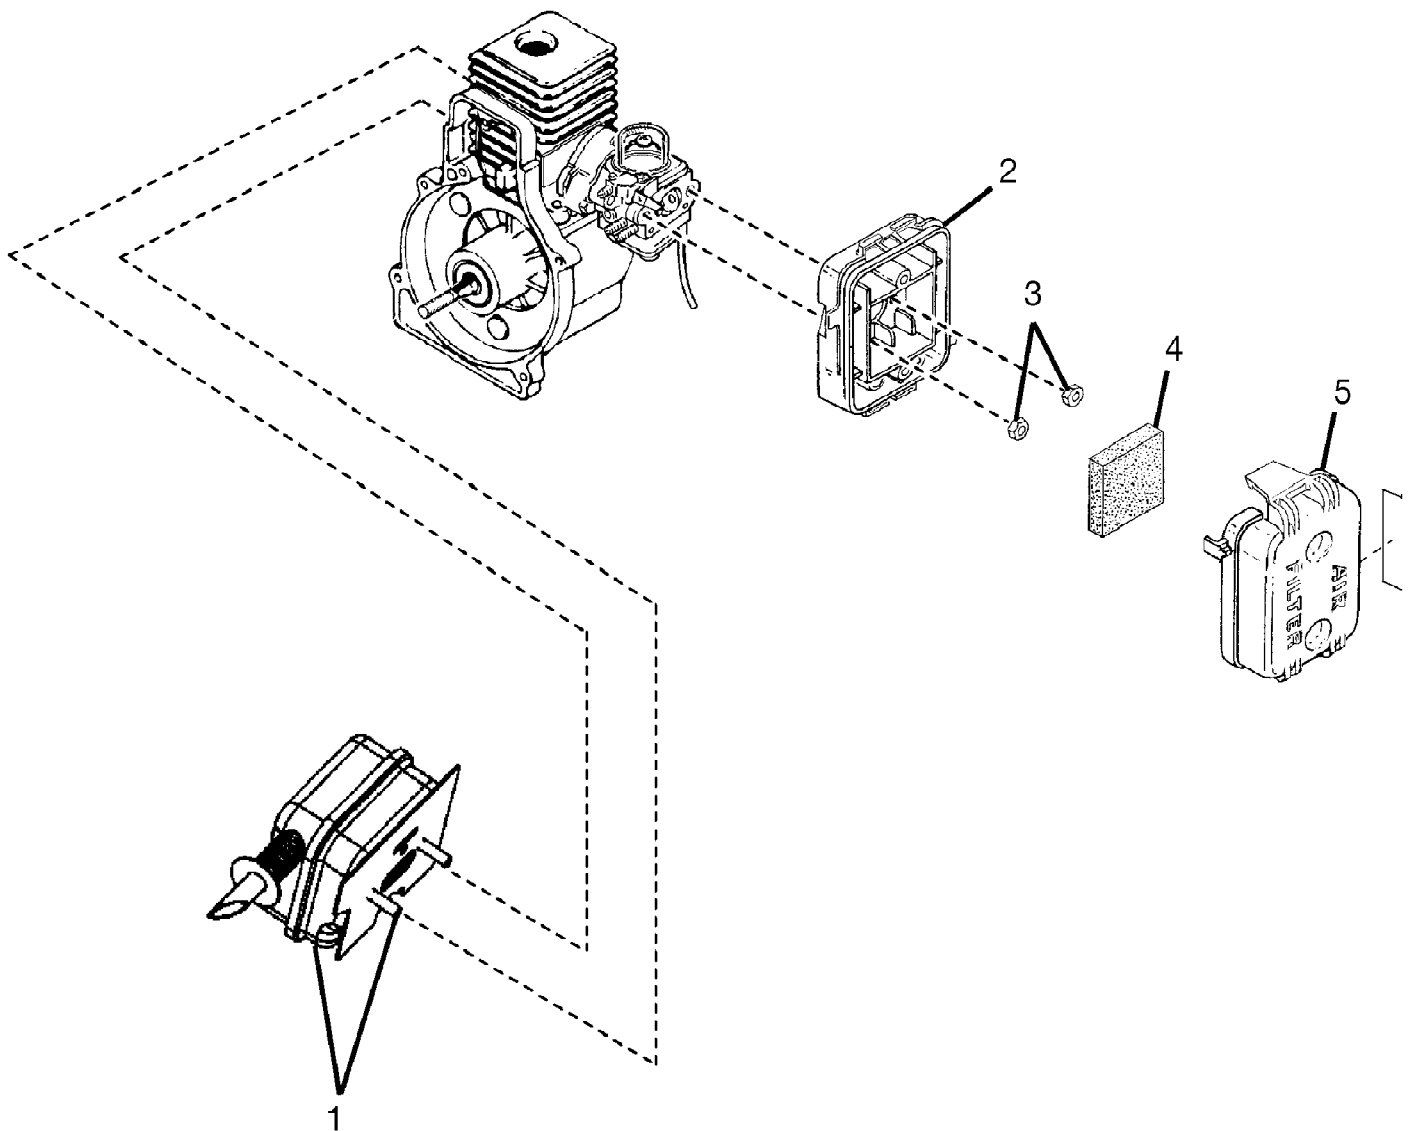

Blower UT-08934-D
Muffler And Air Cleaner

Blower UT-08934-D
Muffler And Air Cleaner

Page 8 of 12

Ref #	Part Number	Qty	S/P/F	Description
1	985912001	1	/P	MUFFLER COMPLETE
2	09217	1	/P	AIR FILTER BOX
3	81208	2	/P	HEX NUT (10-24) PURCHASE LOCALLY
4	98760	1	/P	AIR FILTER
5	09218	1	/P	AIR FILTER COVER
6	983904001	1	/P	CHOKE DECAL