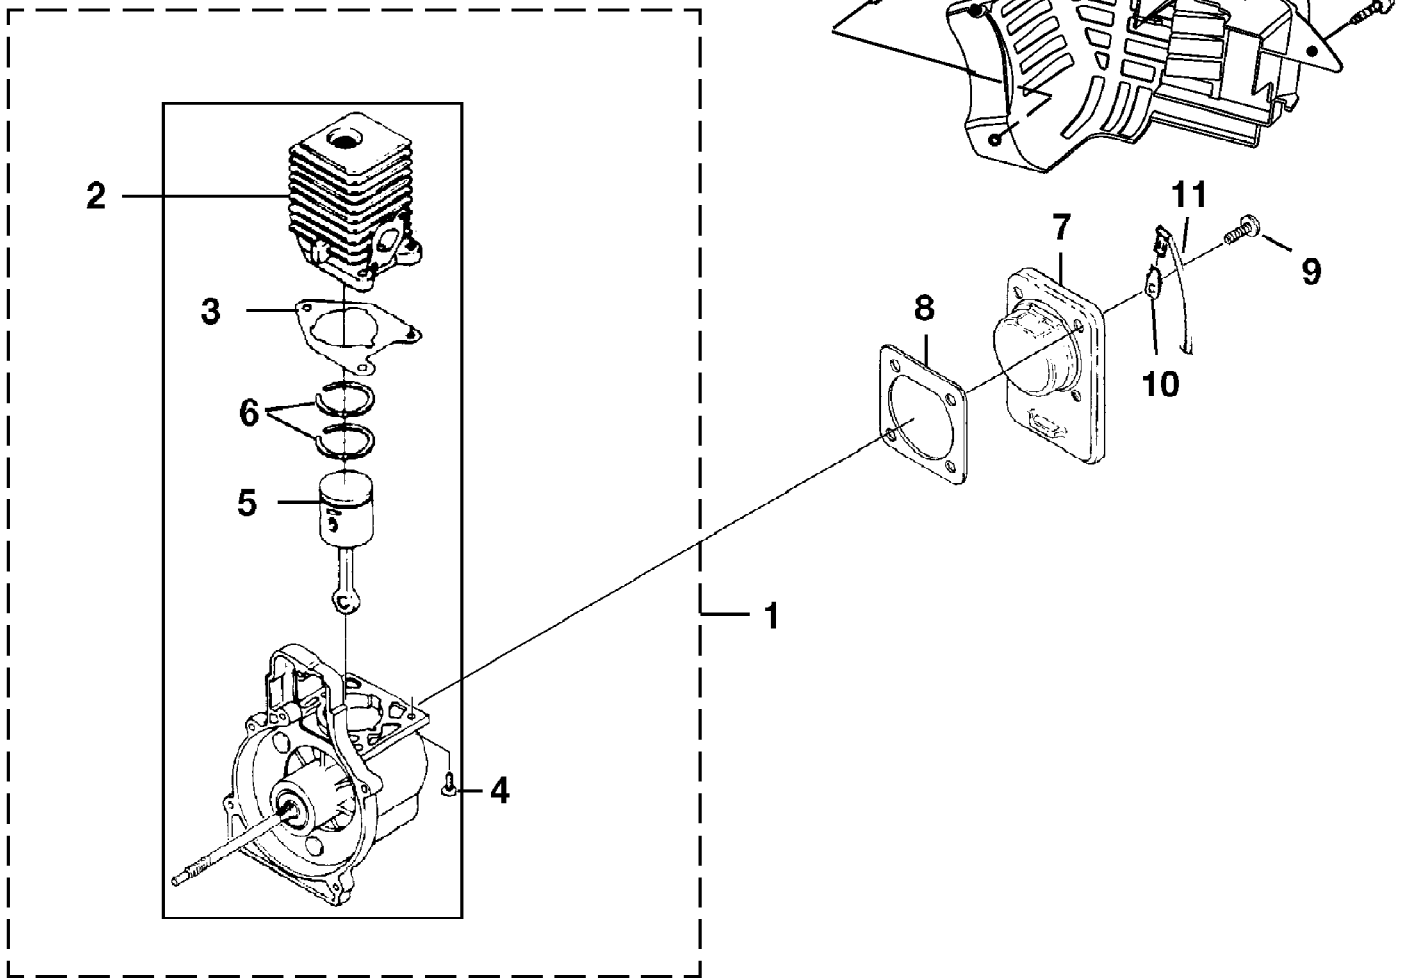

Blower UT-08934-D
Carburetor And fuel Tank

Page 2 of 12

Ref #	Part Number	Qty	S/P/F	Description
1	984907001	1	S/P	FUEL TANK ASSEMBLY INCLUDES 1-4
2	300758006	1	/P	FUEL TANK CAP
3	08684	1	S/P	HEAT SHIELD
4	98792	3	/P	RUBBER BUMPER
5	985232001	1	S	CARBURETOR KIT INCLUDES 5-8
6	985304001	1	/P	INLINE FUEL FITTING
7	0143912	1	S/P	RUBBER TUBBING (2 in.)
8	986317001	1		CARBURETOR GASKET
9	00775A	1	S/P	HEAT DAM GASKET
10	04474	2	/P	SCREW (10-24 x 1 in.HEx HD.) PURCHASE LOCALLY
11	98768A	1	/P	HEAT DAM
12	093221	2	S/P	SCREW (10-24 x 1.110 in. PAN HD.) PURCHASE LOCALLY
13	985077001	1	S/P	FUEL FILTER KIT

Blower UT-08934-D
Ignition And Rotor

Page 4 of 12

Ref #	Part Number	Qty	S/P/F	Description
1	985122001	1	S	IGNITION KIT WITH MODULE INCLUDES 1-2
2	PS02227	1	S/P	SPARK PLUG
3	82540	2	/P	SCREW (8-32 x 1 in. TORx PAN HD.) PURCHASE LOCALLY
4	986153001	1	S/P	ROTOR AND STARTER PAWLS
5	95479A	1	/P	FLAT WASHER
6	PS03566	1	S/P	FAN SPACER

Blower UT-08934-D
Internal Engine

Page 6 of 12

Ref #	Part Number	Qty	S/P/F	Description
1	983928001	1		SHORT BLOCK (30cc) INCLUDES 1-6
2	985524002	1	/P	30cc CYLINDER
3	985259001	1	S/P	CYLINDER GASKET
4	PS02807	3	/P	SCREW (12-24 x 3/4 in. TOR x PAN HD.) PURCHASE LOCALLY
5	986119001	1		30cc PISTON ASSEMBLY
6	03179	2	/P	PISTON RING
7	PS02130	1	/P	CRANKCASE COVER
8	06443A	1	S/P	CRANKCASE GASKET
9	PS01565	4	/P	SCREW (10-24 x 9/16 in. PAN HD .) PURCHASE LOCALLY
10	02851	1	/P	MALE TAB
11	A07238	1	/P	LEAD-GROUND TO HANDLE
12	82376	3	/P	SCREW (#8 x 1/2 in. PAN HD.) PURCHASE LOCALLY
13	82563	1	/P	PURCHASE LOCALLY SCREW (#10 x 3/4 in. TORx TRUSS HD.)
14	PS06314	1	/P	SHROUD
15	983924001	1	/P	ZIP START DECAL