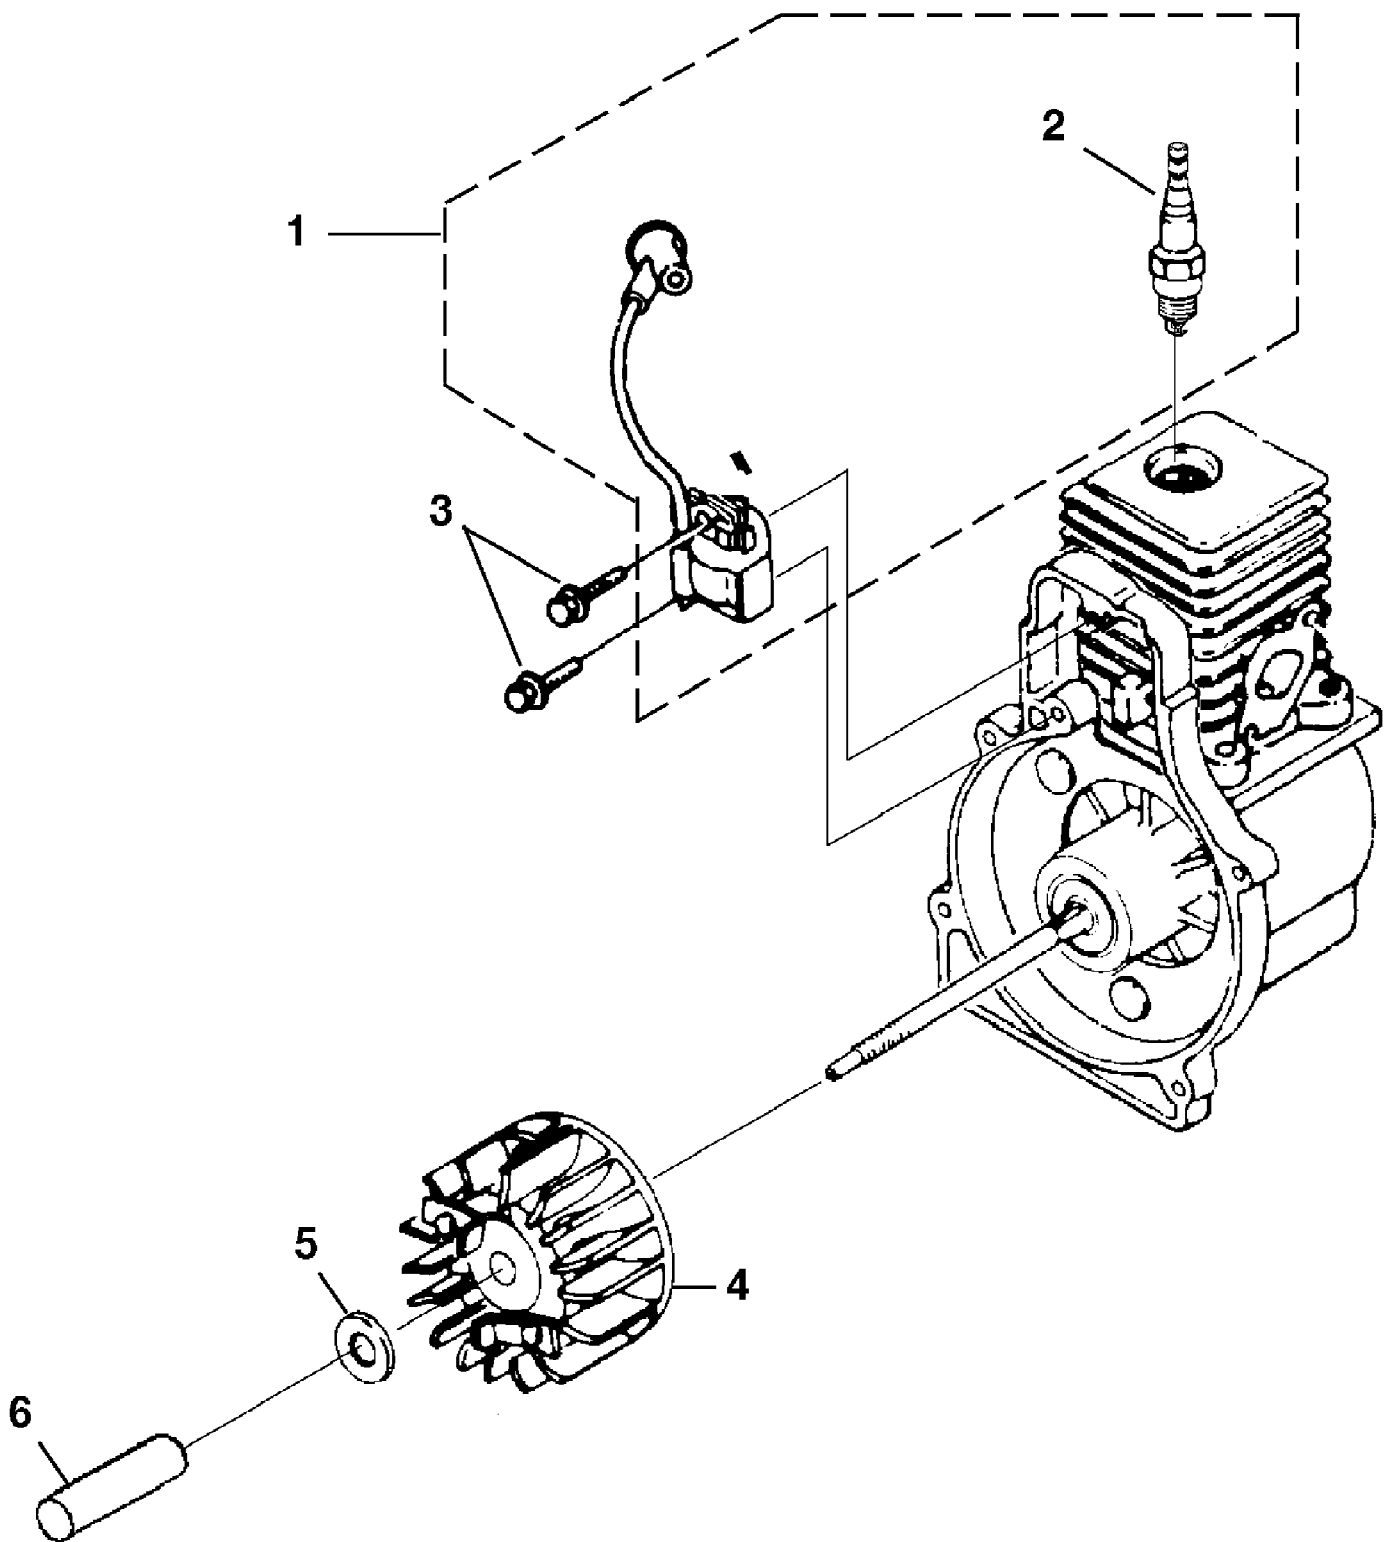

Blower UT-08934-D
Carburetor And fuel Tank

Page 2 of 12

Ref #	Part Number	Qty	S/P/F	Description
1	984907001	1	S/P	FUEL TANK ASSEMBLY INCLUDES 1-4
2	300758006	1	/P	FUEL TANK CAP
3	08684	1	S/P	HEAT SHIELD
4	98792	3	/P	RUBBER BUMPER
5	985232001	1	S	CARBURETOR KIT INCLUDES 5-8
6	985304001	1	/P	INLINE FUEL FITTING
7	0143912	1	S/P	RUBBER TUBBING (2 in.)
8	986317001	1		CARBURETOR GASKET
9	00775A	1	S/P	HEAT DAM GASKET
10	04474	2	/P	SCREW (10-24 x 1 in.HEx HD.) PURCHASE LOCALLY
11	98768A	1	/P	HEAT DAM
12	093221	2	S/P	SCREW (10-24 x 1.110 in. PAN HD.) PURCHASE LOCALLY
13	985077001	1	S/P	FUEL FILTER KIT

Blower UT-08934-D
Ignition And Rotor

Page 4 of 12

Ref #	Part Number	Qty	S/P/F	Description
1	985122001	1	S	IGNITION KIT WITH MODULE INCLUDES 1-2
2	PS02227	1	S/P	SPARK PLUG
3	82540	2	/P	SCREW (8-32 x 1 in. TORx PAN HD.) PURCHASE LOCALLY
4	986153001	1	S/P	ROTOR AND STARTER PAWLS
5	95479A	1	/P	FLAT WASHER
6	PS03566	1	S/P	FAN SPACER

Blower UT-08934-D
Internal Engine

Page 6 of 12

Ref #	Part Number	Qty	S/P/F	Description
1	983928001	1		SHORT BLOCK (30cc) INCLUDES 1-6
2	985524002	1	/P	30cc CYLINDER
3	985259001	1	S/P	CYLINDER GASKET
4	PS02807	3	/P	SCREW (12-24 x 3/4 in. TOR x PAN HD.) PURCHASE LOCALLY
5	986119001	1		30cc PISTON ASSEMBLY
6	03179	2	/P	PISTON RING
7	PS02130	1	/P	CRANKCASE COVER
8	06443A	1	S/P	CRANKCASE GASKET
9	PS01565	4	/P	SCREW (10-24 x 9/16 in. PAN HD .) PURCHASE LOCALLY
10	02851	1	/P	MALE TAB
11	A07238	1	/P	LEAD-GROUND TO HANDLE
12	82376	3	/P	SCREW (#8 x 1/2 in. PAN HD.) PURCHASE LOCALLY
13	82563	1	/P	PURCHASE LOCALLY SCREW (#10 x 3/4 in. TORx TRUSS HD.)
14	PS06314	1	/P	SHROUD
15	983924001	1	/P	ZIP START DECAL