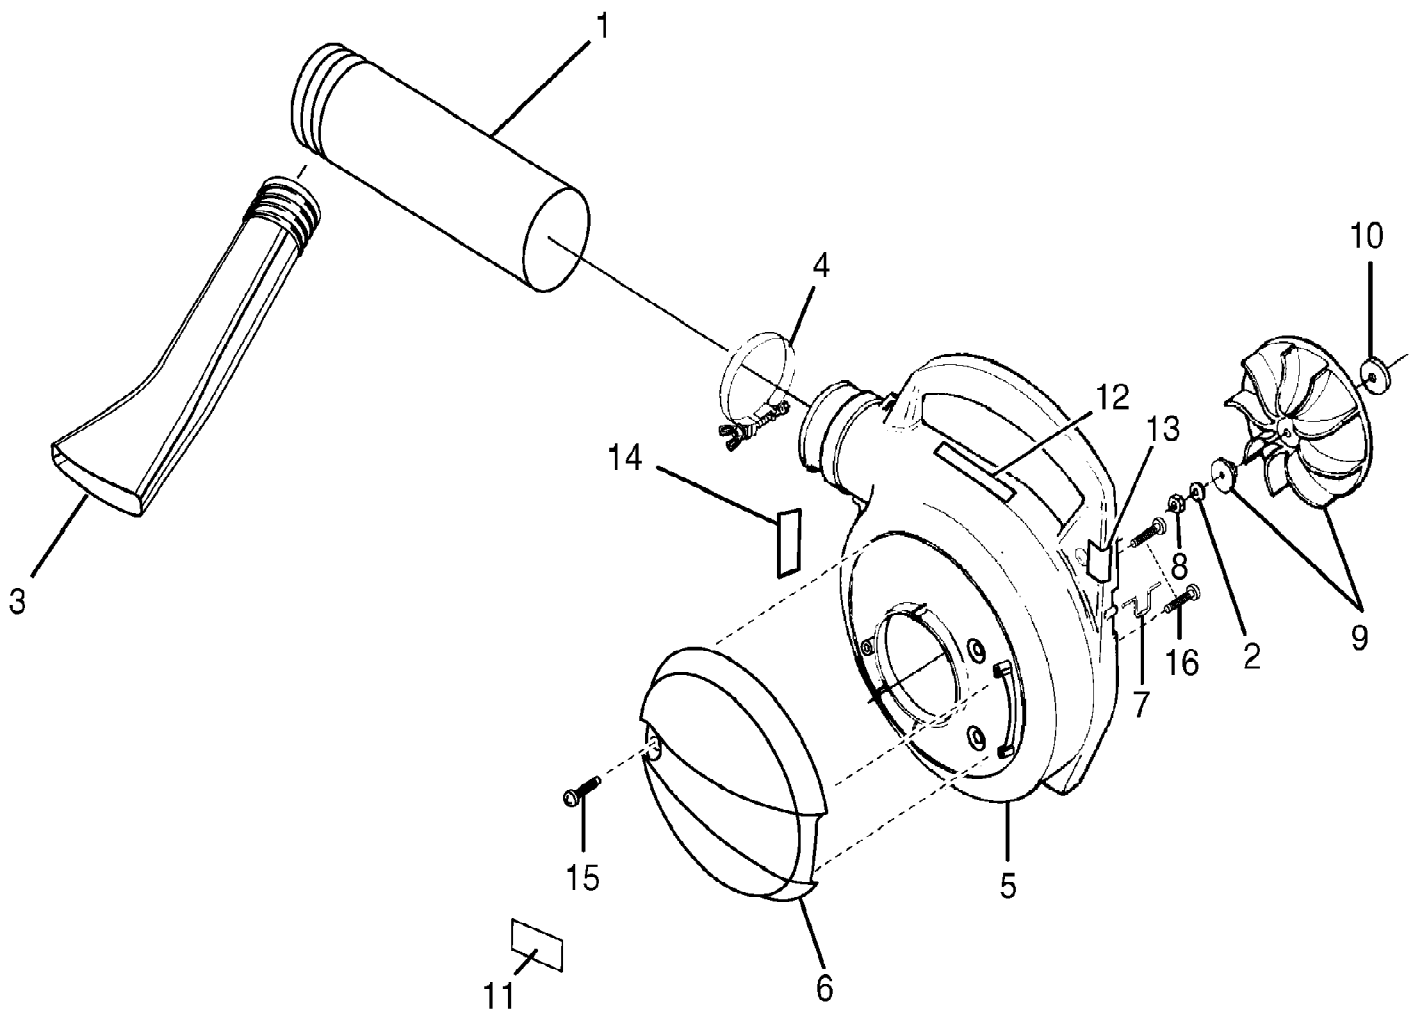

Blower UT-08931
Volute, Fan And Tubes

Blower UT-08931
Volute, Fan And Tubes

Page 12 of 12

Ref #	Part Number	Qty	S/P/F	Description
1	00372B	1	/P	UPPER TUBE
2	03163	1	/P	BELLVILLE WASHER (3/8 in.)
3	00373A	1	S/P	LOWER NOZZLE
4	983906001	1	S/P	CLAMP WITH FASTENERS
5	983857002	1		OUTER VOLUTE HOUSING
6	983861001	1		DOOR
7	00398	1	/P	WIRE LOOP
8	81124A	1	/P	HEX NUT (3/8-24) PURCHASE LOCALLY
9	984911001	1	S/P	BLOWER FAN KIT
10	03165	1	S/P	FLAT WASHER
11	984921001	1		DOOR YARD BROOM DECAL
12	983901001	1	/P	WARNING DECAL
13	983903001	1		OUTER VOLUTE DECAL
14	983912001	1	/P	FAN INTAKE DECAL
15	617205001	1	/P	SCREW (1/4-20) PURCHASE LOCALLY
16	82541	2	/P	SCREW (10-24 X 1/2 in TORX TRUSS HD) PURCHASE LOCALLY
	983000-254	1	S	OPERATOR'S MANUAL
	983000-254R	1		REPAIR SHEET (REV:00)