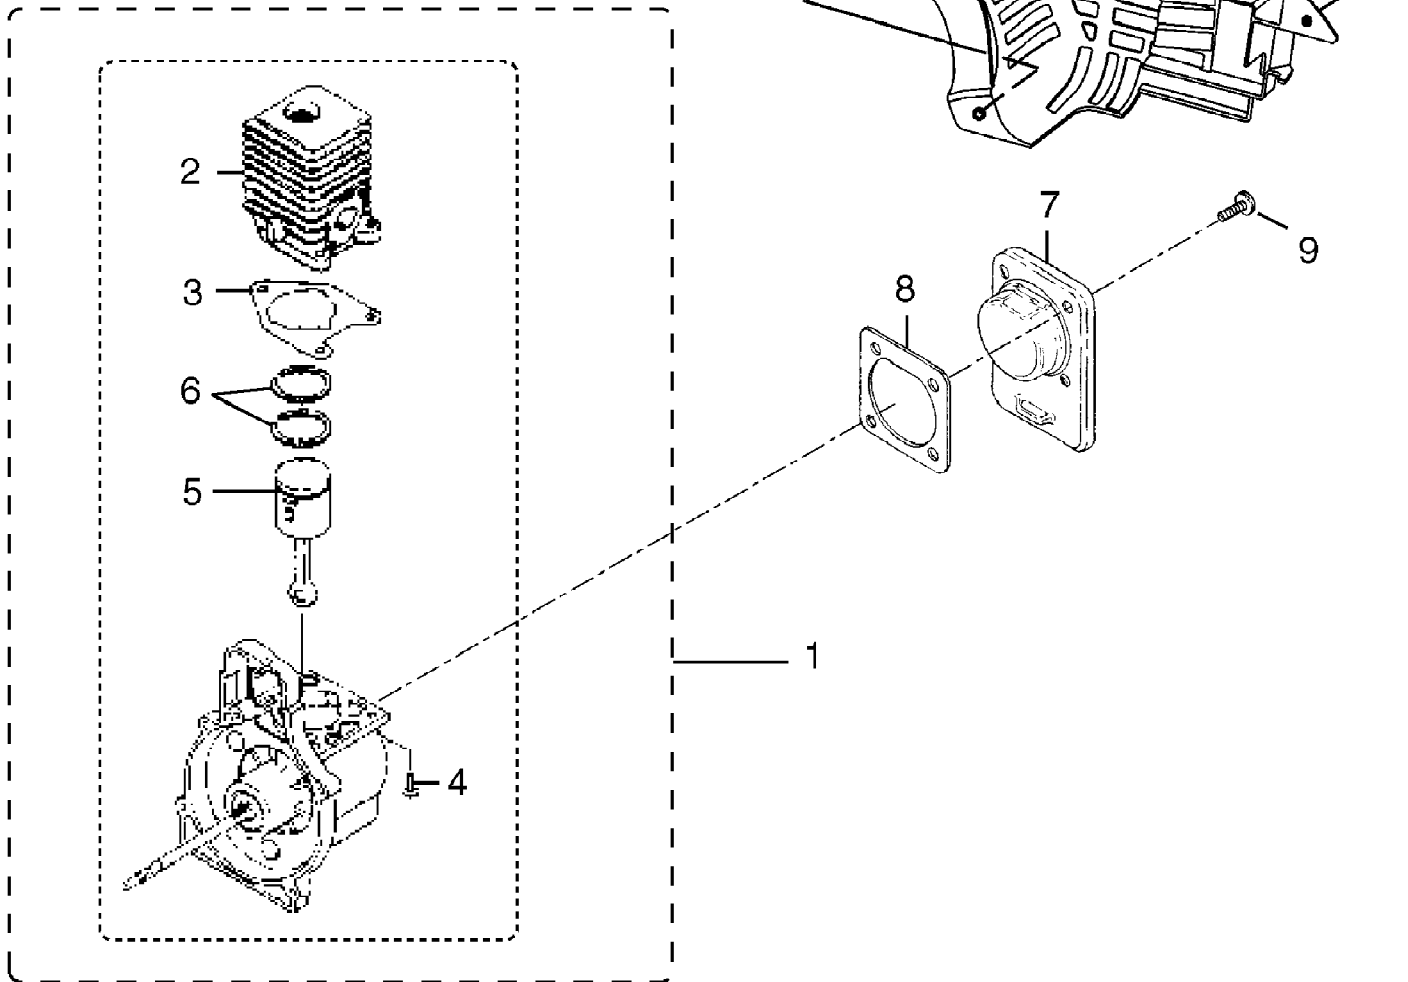

Blower UT-08931  
Carburetor And Fuel Tank

Page 2 of 12

Ref #	Part Number	Qty	S/P/F	Description
1	984907001	1	S/P	FUEL TANK KIT INCLUDES 1-3
2	A09116	1	S/P	FUEL TANK CAP
3	08684	1	S/P	HEAT SHIELD
4	98792	3	/P	RUBBER BUMPER
5	985232001	1	S	CARBURETOR KIT INCLUDES 5-7
6	985304001	1	/P	INLINE FUEL FITTING
7	0143912	1	S/P	RUBBER TUBBING (3 in.)
8	983925001	1		CARBURETOR GASKET
9	00775A	1	S/P	HEAT DAM GASKET
10	04474	2	/P	SCREW (10-24 x 1 in. HEX HD ) PURCHASE LOCALLY
11	98768A	1	/P	HEAT DAM
12	093221	2	S/P	SCREW (10-24 x 1 1/8 in. PAN HD) PURCHASE LOCALLY
13	985077001	1	S/P	FUEL FILTER KIT

Blower UT-08931  
Ignition And Rotor

Page 4 of 12

Ref #	Part Number	Qty	S/P/F	Description
1	985122001	1	S	IGNITION KIT WITH MODULE INCLUDES 1-2
2	PS02227	1	S/P	SPARK PLUG
3	82540	2	/P	SCREW (8-32 x 1 in. TORX PAN HD) PURCHASE LOCALLY
4	984521001	1	S	ROTOR AND STARTER PAWLS
5	95479A	1	/P	FLAT WASHER
6	PS03566	1	S/P	FAN SPACER

Blower UT-08931  
Internal Engine

Page 6 of 12

Ref #	Part Number	Qty	S/P/F	Description
1	983928001	1		SHORT BLOCK (30cc) INCLUDES 1-6
2	985524002	1	/P	30cc CYLINDER
3	985259001	1	S/P	CYLINDER GASKET
4	PS02807	3	/P	SCREW (12-24 x 3/4 in. TORX PAN HD) PURCHASE LOCALLY
5	984543001	1	S	30cc PISTON AND ROD
6	985607001	2	/P	PISTON RING
7	PS02130	1	/P	CRANKCASE COVER
8	06443A	1	S/P	CRANKCASE GASKET
9	PS01565	4	/P	SCREW (10-24 x 9/16 in. PAN HD) PURCHASE LOCALLY
10	82376	3	/P	SCREW (#8 x 1/2 in. PAN HD) PURCHASE LOCALLY
11	82563	1	/P	SCREW (#10 x 3/4 in. TORX TRUSS HD) PURCHASE LOCALLY
12	PS06314	1	/P	SHROUD
13	983924001	1	/P	ZIP START DECAL