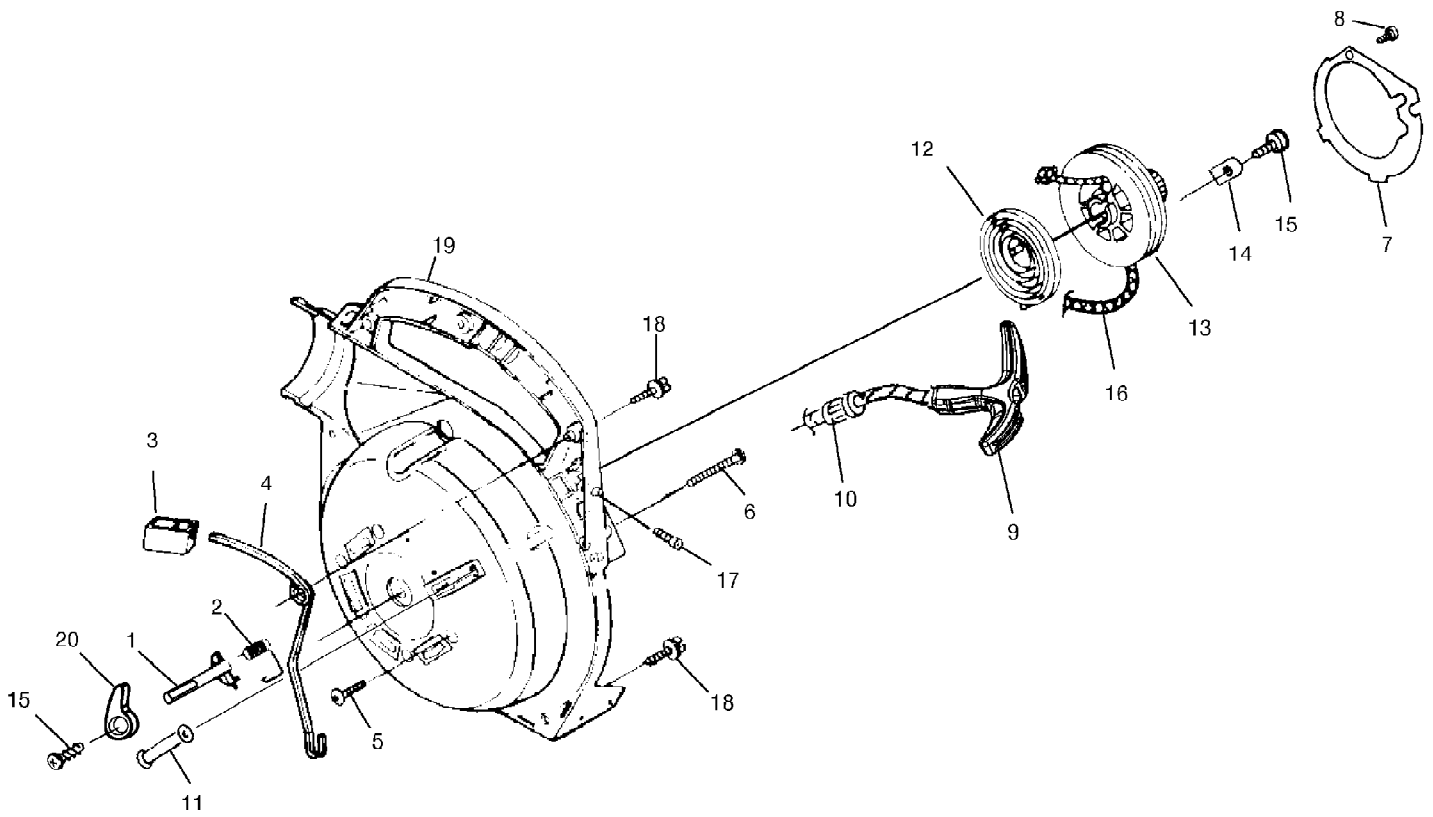

Blower UT-08931  
Internal Engine

Page 6 of 12

Ref #	Part Number	Qty	S/P/F	Description
1	983928001	1		SHORT BLOCK (30cc) INCLUDES 1-6
2	985524002	1	/P	30cc CYLINDER
3	985259001	1	S/P	CYLINDER GASKET
4	PS02807	3	/P	SCREW (12-24 x 3/4 in. TORX PAN HD) PURCHASE LOCALLY
5	984543001	1	S	30cc PISTON AND ROD
6	985607001	2	/P	PISTON RING
7	PS02130	1	/P	CRANKCASE COVER
8	06443A	1	S/P	CRANKCASE GASKET
9	PS01565	4	/P	SCREW (10-24 x 9/16 in. PAN HD) PURCHASE LOCALLY
10	82376	3	/P	SCREW (#8 x 1/2 in. PAN HD) PURCHASE LOCALLY
11	82563	1	/P	SCREW (#10 x 3/4 in. TORX TRUSS HD) PURCHASE LOCALLY
12	PS06314	1	/P	SHROUD
13	983924001	1	/P	ZIP START DECAL

Blower UT-08931  
Muffler And Air Cleaner

Page 7 of 12

Blower UT-08931  
Muffler And Air Cleaner

Page 8 of 12

Ref #	Part Number	Qty	S/P/F	Description
1	983895001	1	/P	MUFFLER COMPLETE (UT08120)
	PA01668	1	/P	MUFFLER COMPLETE (UT08931)
2	09217	1	/P	AIR FILTER BOX
3	81208	2	/P	HEX NUT (10-24) PURCHASE LOCALLY
4	98760	1	/P	AIR FILTER
5	09218	1	/P	AIR FILTER COVER
6	983904001	1	/P	CHOKE DECAL

Blower UT-08931  
Starter

Page 9 of 12

Blower UT-08931  
Starter

Page 10 of 12

Ref #	Part Number	Qty	S/P/F	Description
1	983864001	1	/P	THROTTLE LATCH
2	00370	1	S/P	THROTTLE LATCH SPRING
3	00367	1	/P	THROTTLE TRIGGER
4	00369A	1	/P	THROTTLE LEVER
5	82538	4	/P	SCREW (10-24 x 3/4 in. TRUSS HD) PURCHASE LOCALLY
6	JA416903	1	/P	SCREW (10 x 1-5/8 in. HEX HD) PURCHASE LOCALLY
7	00374	1	/P	ROTOR PLATE
8	82528	1	/P	SCREW (#6 x 1 3/8) PURCHASE LOCALLY
9	5946702	1	S/P	STARTER GRIP (YELLOW)
10	969811A	1	/P	BUSHING STARTER
11	00364B	1	S/P	STARTER ROPE GUIDE
12	A98773A	1	S/P	SPRING AND CONTAINER
13	98770A	1	/P	STARTER PULLEY
14	98791	2	/P	RETAINING BRACKET
15	82541	3	/P	SCREW (10-24 x 1/2 in. TORX TRUSS HD) PURCHASE LOCALLY
16	9789901	1	/P	STARTER ROPE
17	PS82146	1	S/P	SCREW (8-32 x 5/8 in. FIL HD) PURCHASE LOCALLY
18	82563	5	/P	SCREW (10-14 x 3/4 in. TORX TRUSS HD) PURCHASE LOCALLY
19	PS03167	1		INNER VOLUTE HOUSING
20	983856001	1	/P	THROTTLE CONTROL KNOB