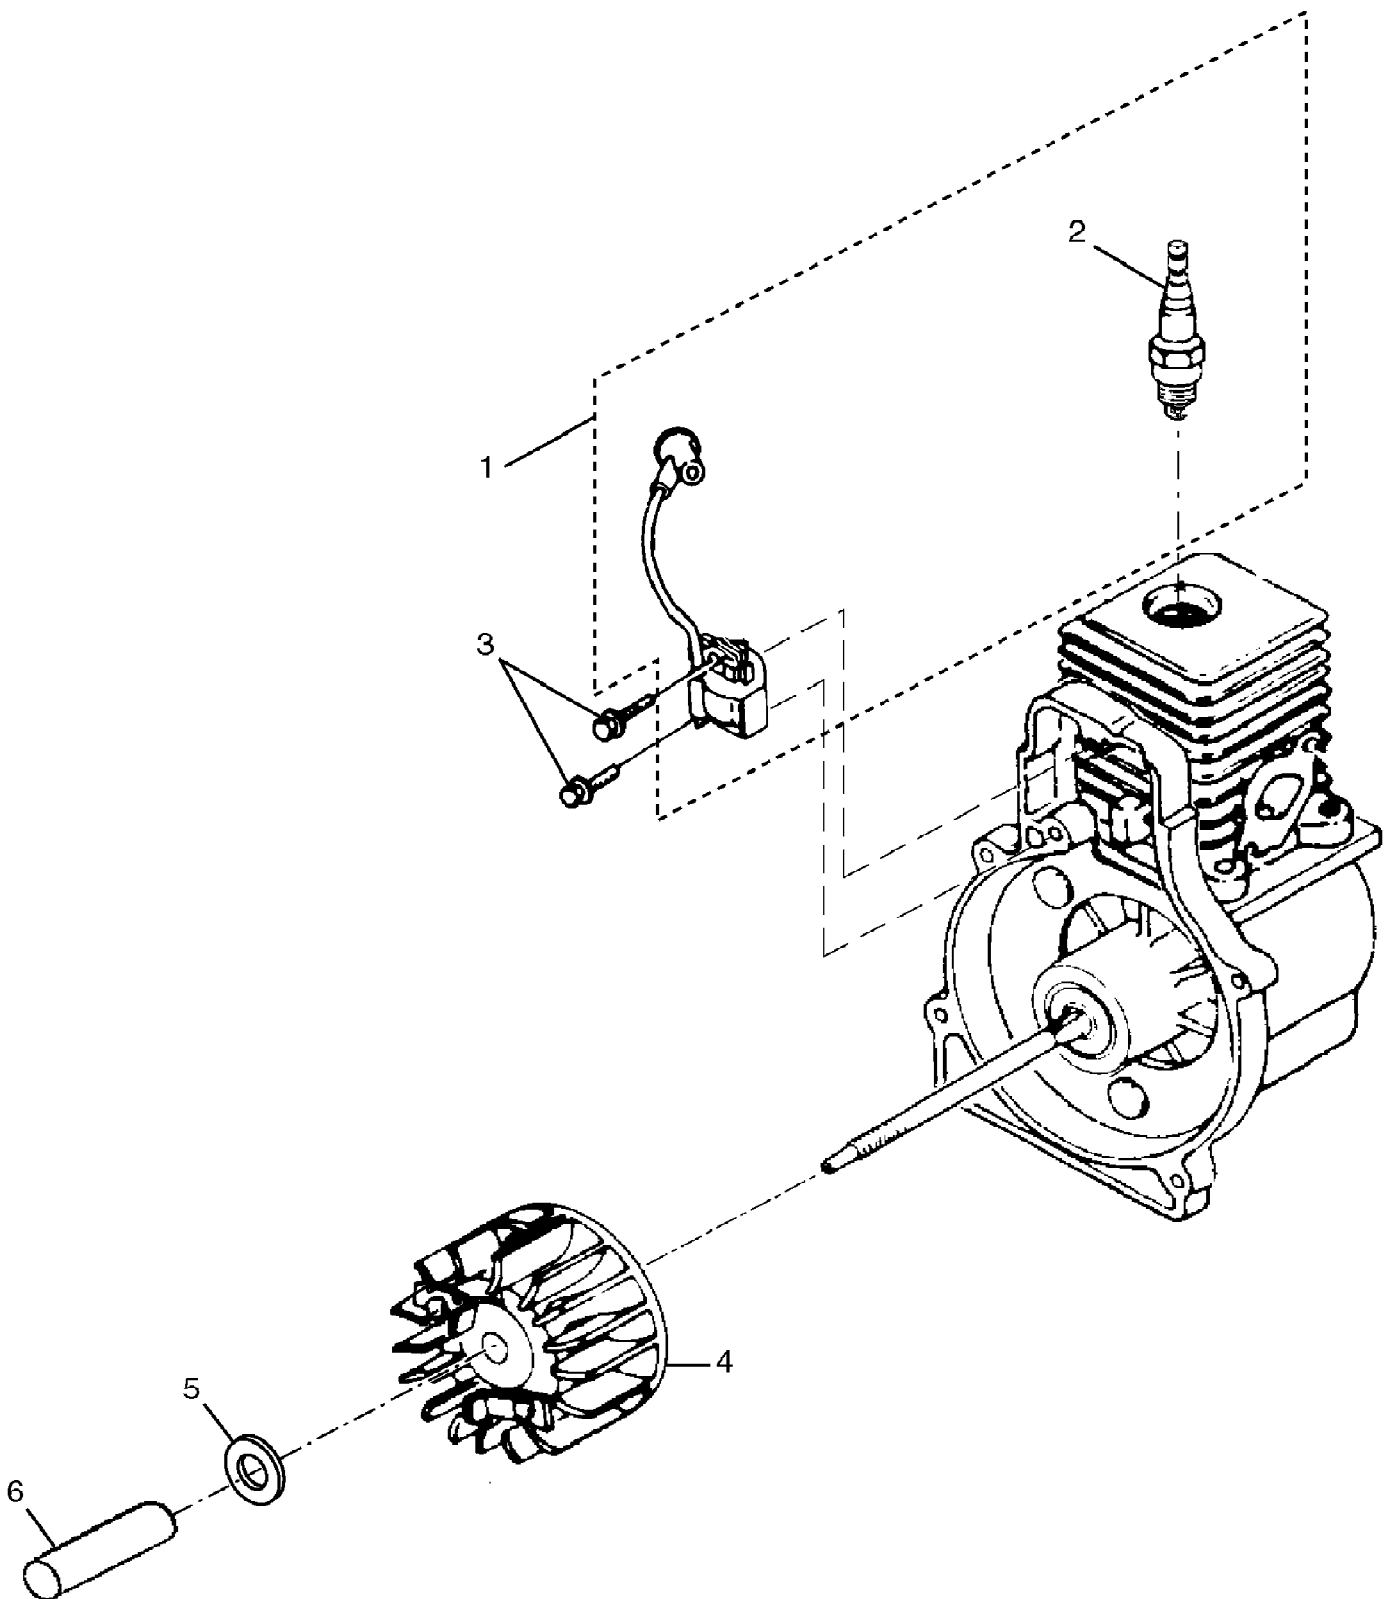

Blower UT-08931  
Carburetor And Fuel Tank

Page 2 of 12

Ref #	Part Number	Qty	S/P/F	Description
1	984907001	1	S/P	FUEL TANK KIT INCLUDES 1-3
2	A09116	1	S/P	FUEL TANK CAP
3	08684	1	S/P	HEAT SHIELD
4	98792	3	/P	RUBBER BUMPER
5	985232001	1	S	CARBURETOR KIT INCLUDES 5-7
6	985304001	1	/P	INLINE FUEL FITTING
7	0143912	1	S/P	RUBBER TUBBING (3 in.)
8	983925001	1		CARBURETOR GASKET
9	00775A	1	S/P	HEAT DAM GASKET
10	04474	2	/P	SCREW (10-24 x 1 in. HEX HD ) PURCHASE LOCALLY
11	98768A	1	/P	HEAT DAM
12	093221	2	S/P	SCREW (10-24 x 1 1/8 in. PAN HD) PURCHASE LOCALLY
13	985077001	1	S/P	FUEL FILTER KIT

Blower UT-08931  
Ignition And Rotor

Page 4 of 12

Ref #	Part Number	Qty	S/P/F	Description
1	985122001	1	S	IGNITION KIT WITH MODULE INCLUDES 1-2
2	PS02227	1	S/P	SPARK PLUG
3	82540	2	/P	SCREW (8-32 x 1 in. TORX PAN HD) PURCHASE LOCALLY
4	984521001	1	S	ROTOR AND STARTER PAWLS
5	95479A	1	/P	FLAT WASHER
6	PS03566	1	S/P	FAN SPACER

Blower UT-08931  
Internal Engine

Page 6 of 12

Ref #	Part Number	Qty	S/P/F	Description
1	983928001	1		SHORT BLOCK (30cc) INCLUDES 1-6
2	985524002	1	/P	30cc CYLINDER
3	985259001	1	S/P	CYLINDER GASKET
4	PS02807	3	/P	SCREW (12-24 x 3/4 in. TORX PAN HD) PURCHASE LOCALLY
5	984543001	1	S	30cc PISTON AND ROD
6	985607001	2	/P	PISTON RING
7	PS02130	1	/P	CRANKCASE COVER
8	06443A	1	S/P	CRANKCASE GASKET
9	PS01565	4	/P	SCREW (10-24 x 9/16 in. PAN HD) PURCHASE LOCALLY
10	82376	3	/P	SCREW (#8 x 1/2 in. PAN HD) PURCHASE LOCALLY
11	82563	1	/P	SCREW (#10 x 3/4 in. TORX TRUSS HD) PURCHASE LOCALLY
12	PS06314	1	/P	SHROUD
13	983924001	1	/P	ZIP START DECAL