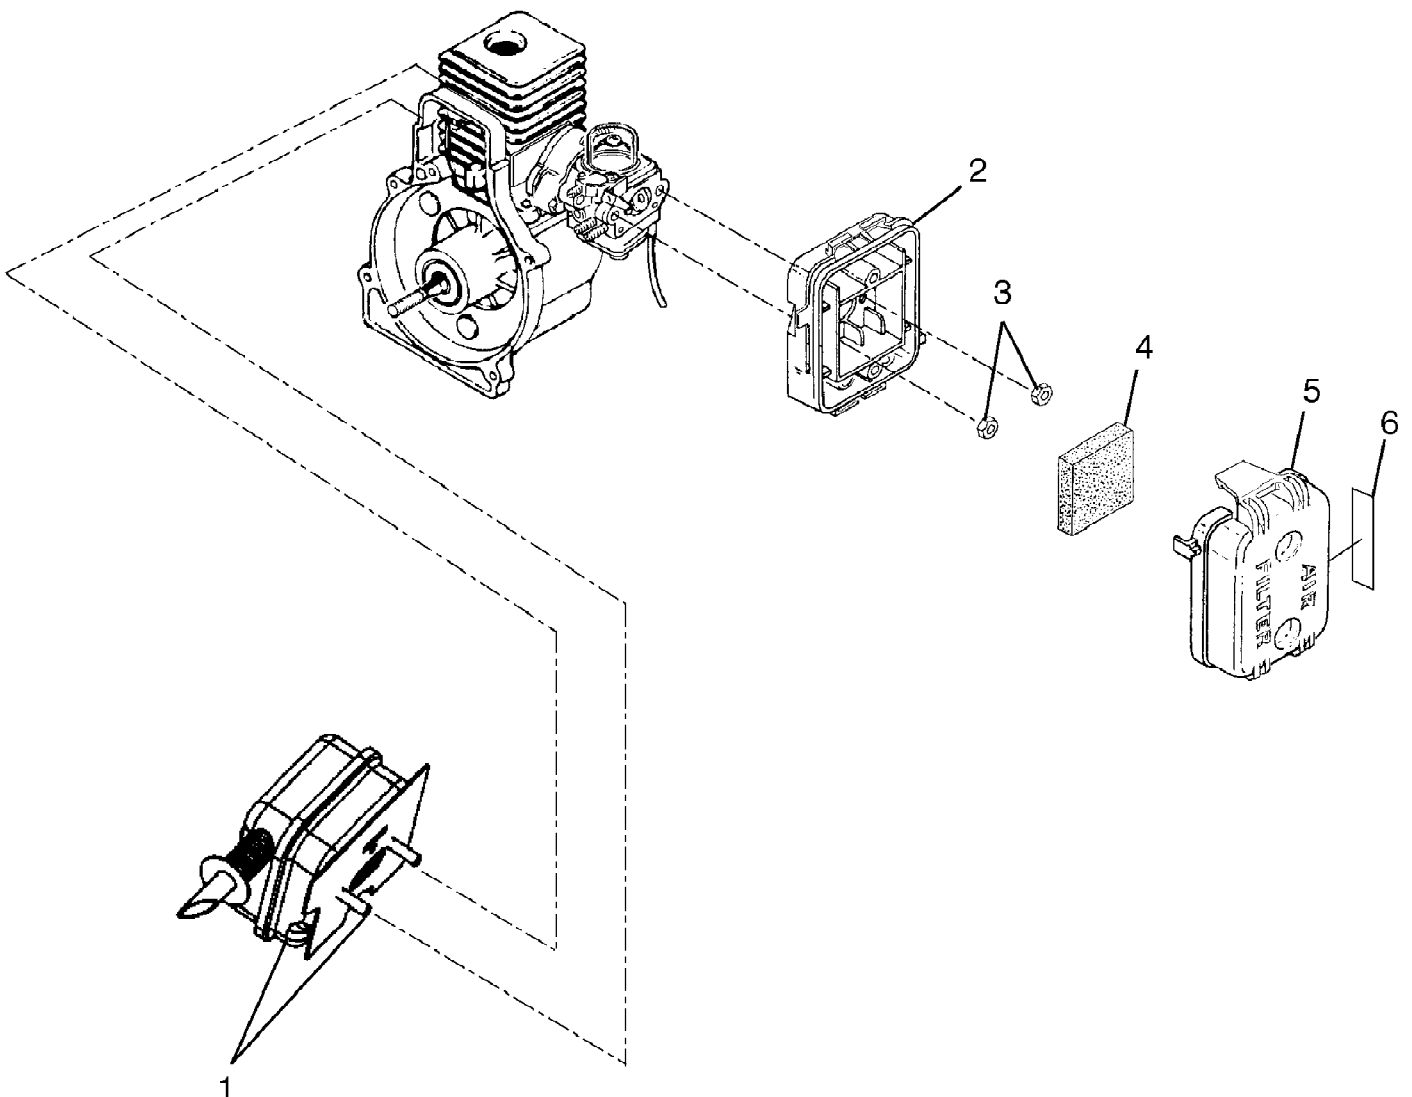

Blower UT-08931
Muffler And Air Cleaner

Page 7 of 12

Blower UT-08931
Muffler And Air Cleaner

Page 8 of 12

Ref #	Part Number	Qty	S/P/F	Description
1	983895001	1	/P	MUFFLER COMPLETE (UT08120)
	PA01668	1	/P	MUFFLER COMPLETE (UT08931)
2	09217	1	/P	AIR FILTER BOX
3	81208	2	/P	HEX NUT (10-24) PURCHASE LOCALLY
4	98760	1	/P	AIR FILTER
5	09218	1	/P	AIR FILTER COVER
6	983904001	1	/P	CHOKE DECAL