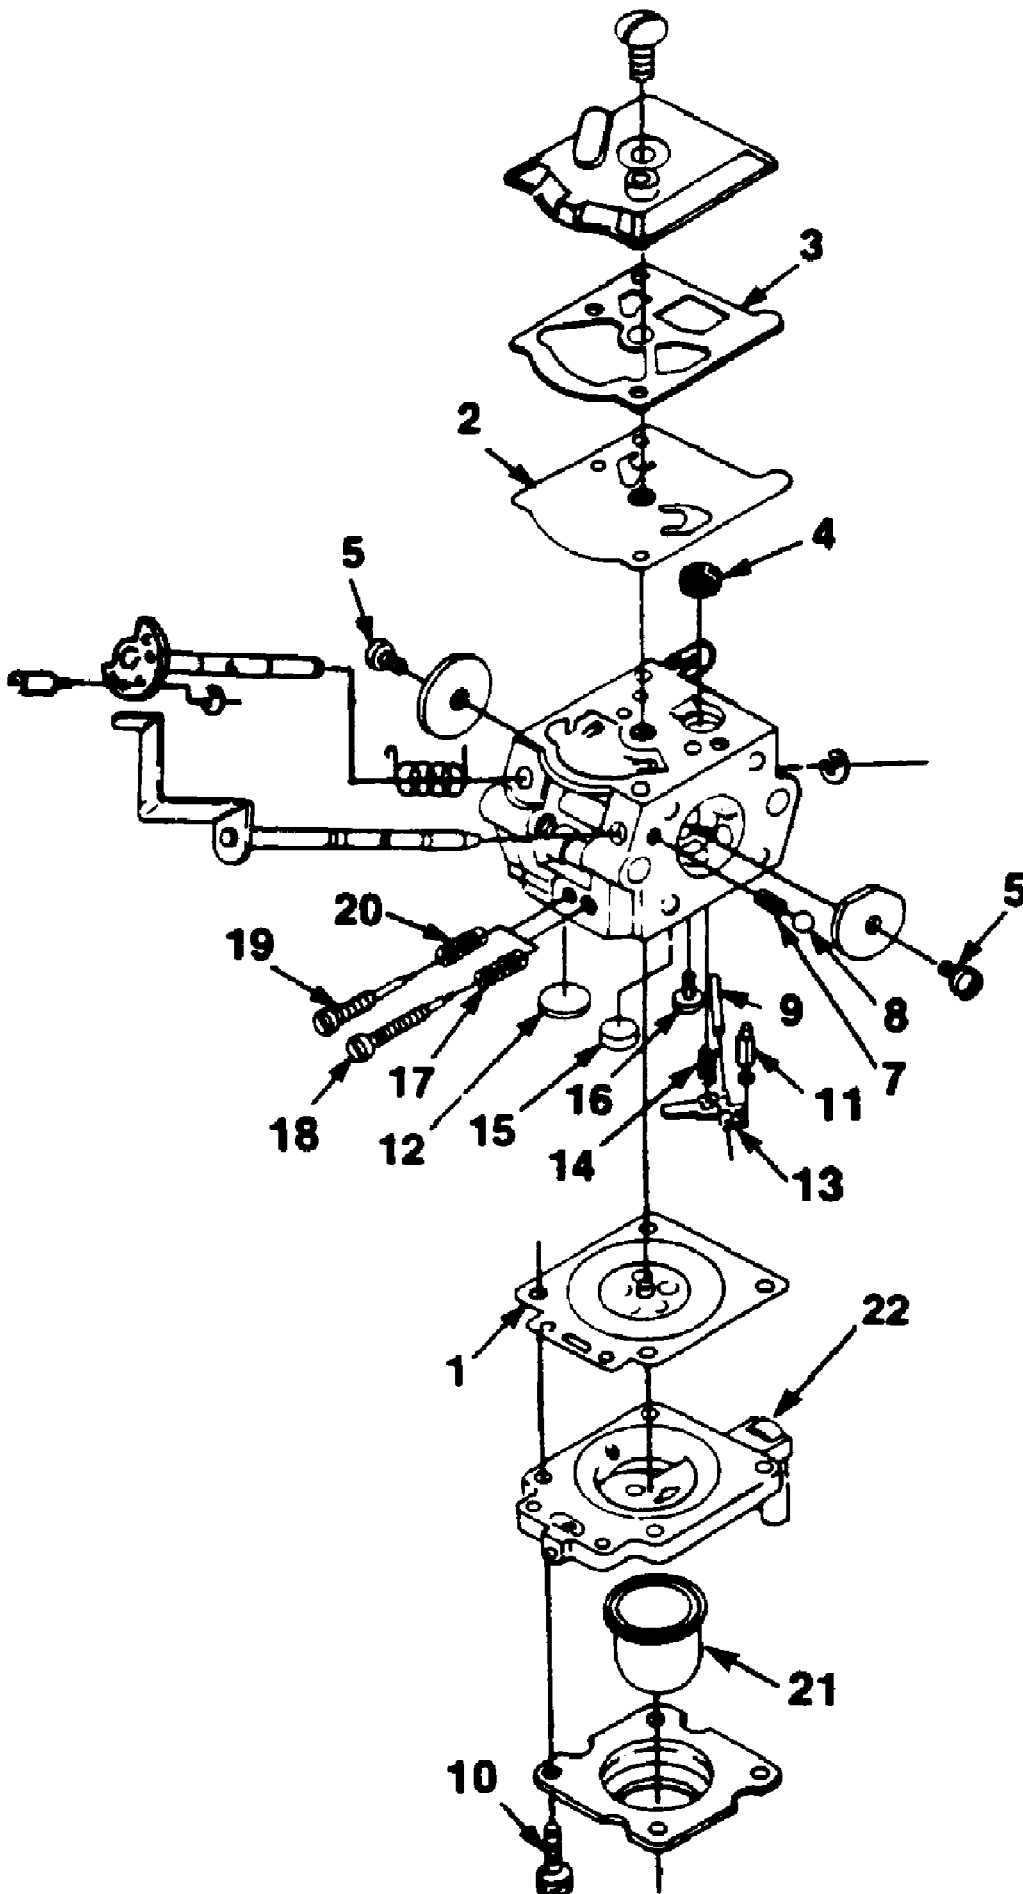

BP250 Back Pack Blower UT-08017
Walbro Carburetor

Page 11 of 13

Ref #	Part Number	Qty	S/P/F	Description
1	A00285	1		GASKET KIT
2	A00285	1		GASKET KIT
3	A00285	1		GASKET KIT
4	A02620	1		REPAIR KIT
5	A02620	1		REPAIR KIT
	A02620	1		REPAIR KIT
7	A02620	1		REPAIR KIT
8	A02620	1		REPAIR KIT
9	A02620	1		REPAIR KIT
10	A02620	1		REPAIR KIT
11	A02620	1		REPAIR KIT
12	A02620	1		REPAIR KIT
13	A02620	1		REPAIR KIT
14	A02620	1		REPAIR KIT
15	A02620	1		REPAIR KIT
16	A02620	1		REPAIR KIT
17	A02620	1		REPAIR KIT
18	A02620	1		REPAIR KIT
19	A02620	1		REPAIR KIT
20	A02620	1		REPAIR KIT
21	01201	1	S	PRIMER BULB
22	A01199	1		PRIMER BASE KIT