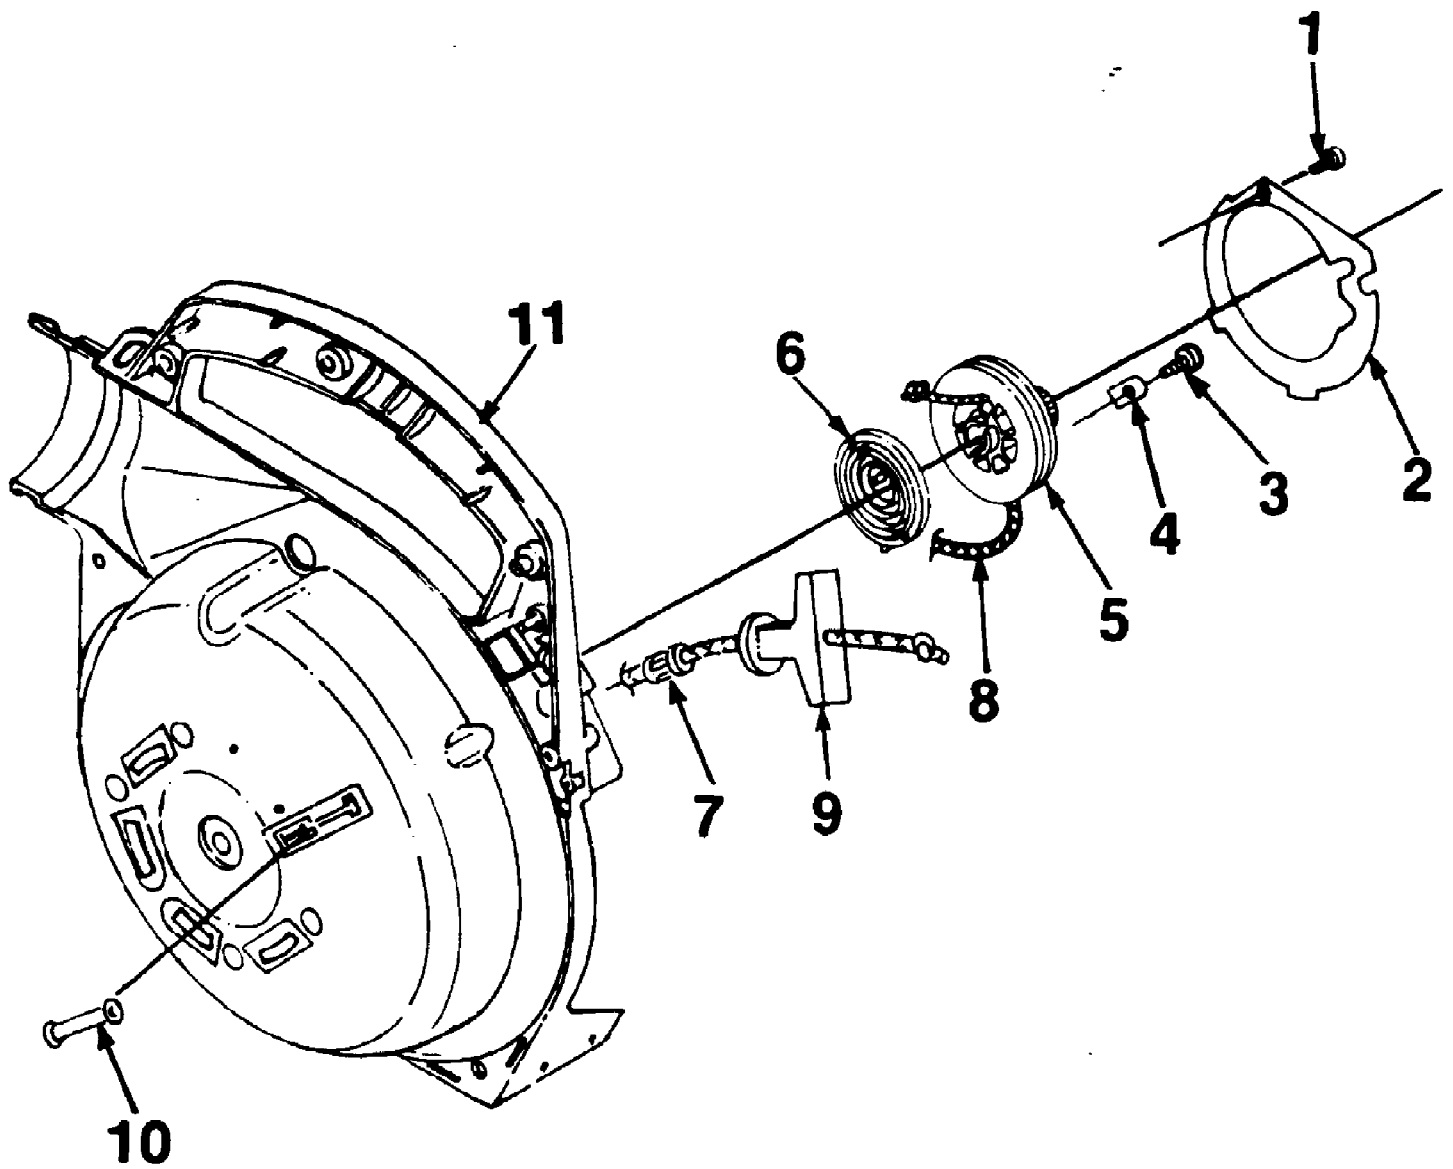

BP250 Back Pack Blower UT-08017
Starter

Page 9 of 13

Ref #	Part Number	Qty	S/P/F	Description
1	82528	1	/P	SCREW- Thd. forming (#6-19 x 3/4")
2	00374	1	/P	PLATE- Rotor
3	82511	1		SCREW- Thd. forming (10 x 1/2")
4	98791	1	/P	BRACKET- Retaining
5	98770	1		PULLEY- Starter
6	A98773	1		SPRING & CONTAINER
7	969811A	1	/P	BUSHING- Starter
8	97899	1	S	ROPE- Starter 46"
9	70211	1	S	GRIP- Starter rope
10	00364	1		BUSHING- Starter rope
11	A00814D	1		HOUSING-Volute (inner) w/decals