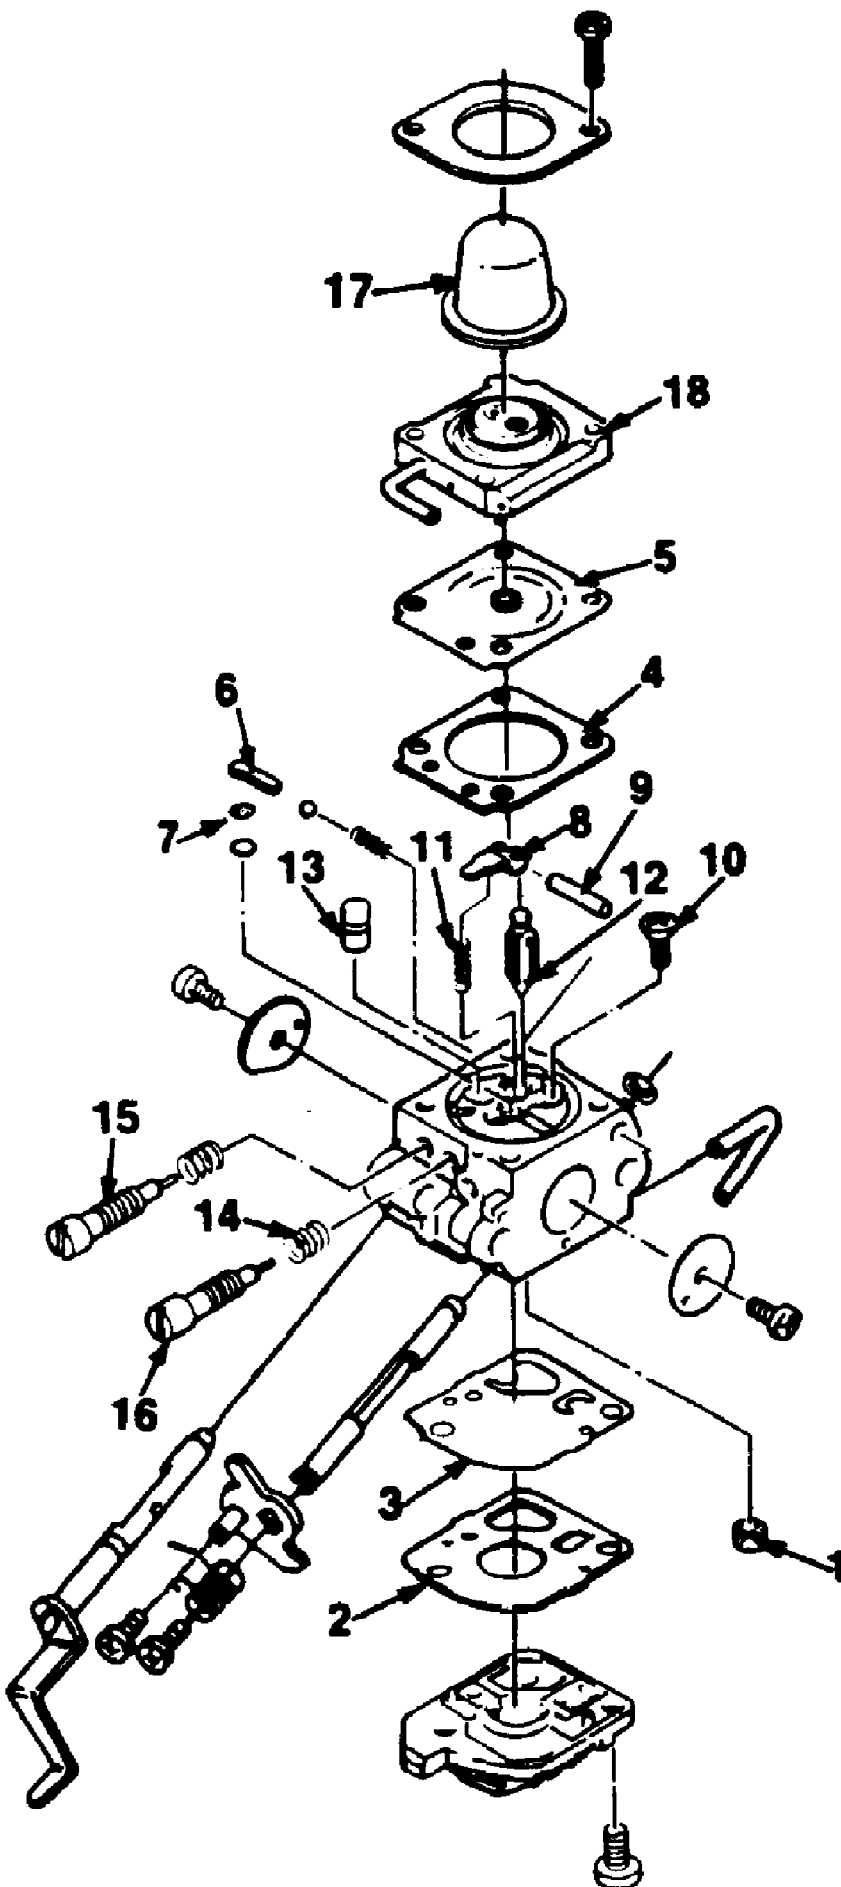

Ref #	Part Number	Qty	S/P/F	Description
1	A01198A	1		REPAIR KIT
2	A01198A	1		REPAIR KIT
	A01197A	1		GASKET/DIAPHRAGM KIT
3	A01198A	1		REPAIR KIT
	A01197A	1		GASKET/DIAPHRAGM KIT
4	A01198A	1		REPAIR KIT
	A01197A	1		GASKET/DIAPHRAGM KIT
5	A01198A	1		REPAIR KIT
	A01197A	1		GASKET/DIAPHRAGM KIT
6	A01198A	1		REPAIR KIT
7	A01198A	1		REPAIR KIT
8	A01198A	1		REPAIR KIT
9	A01198A	1		REPAIR KIT
10	A01198A	1		REPAIR KIT
11	A01198A	1		REPAIR KIT
12	A01198A	1		REPAIR KIT
13	A01198A	1		REPAIR KIT
14	A01198A	1		REPAIR KIT
15	A01198A	1		REPAIR KIT
16	A01198A	1		REPAIR KIT
17	A01195A	1	S	PRIMER BULB KIT
18	A01196A	1		PRIMER BASE KIT