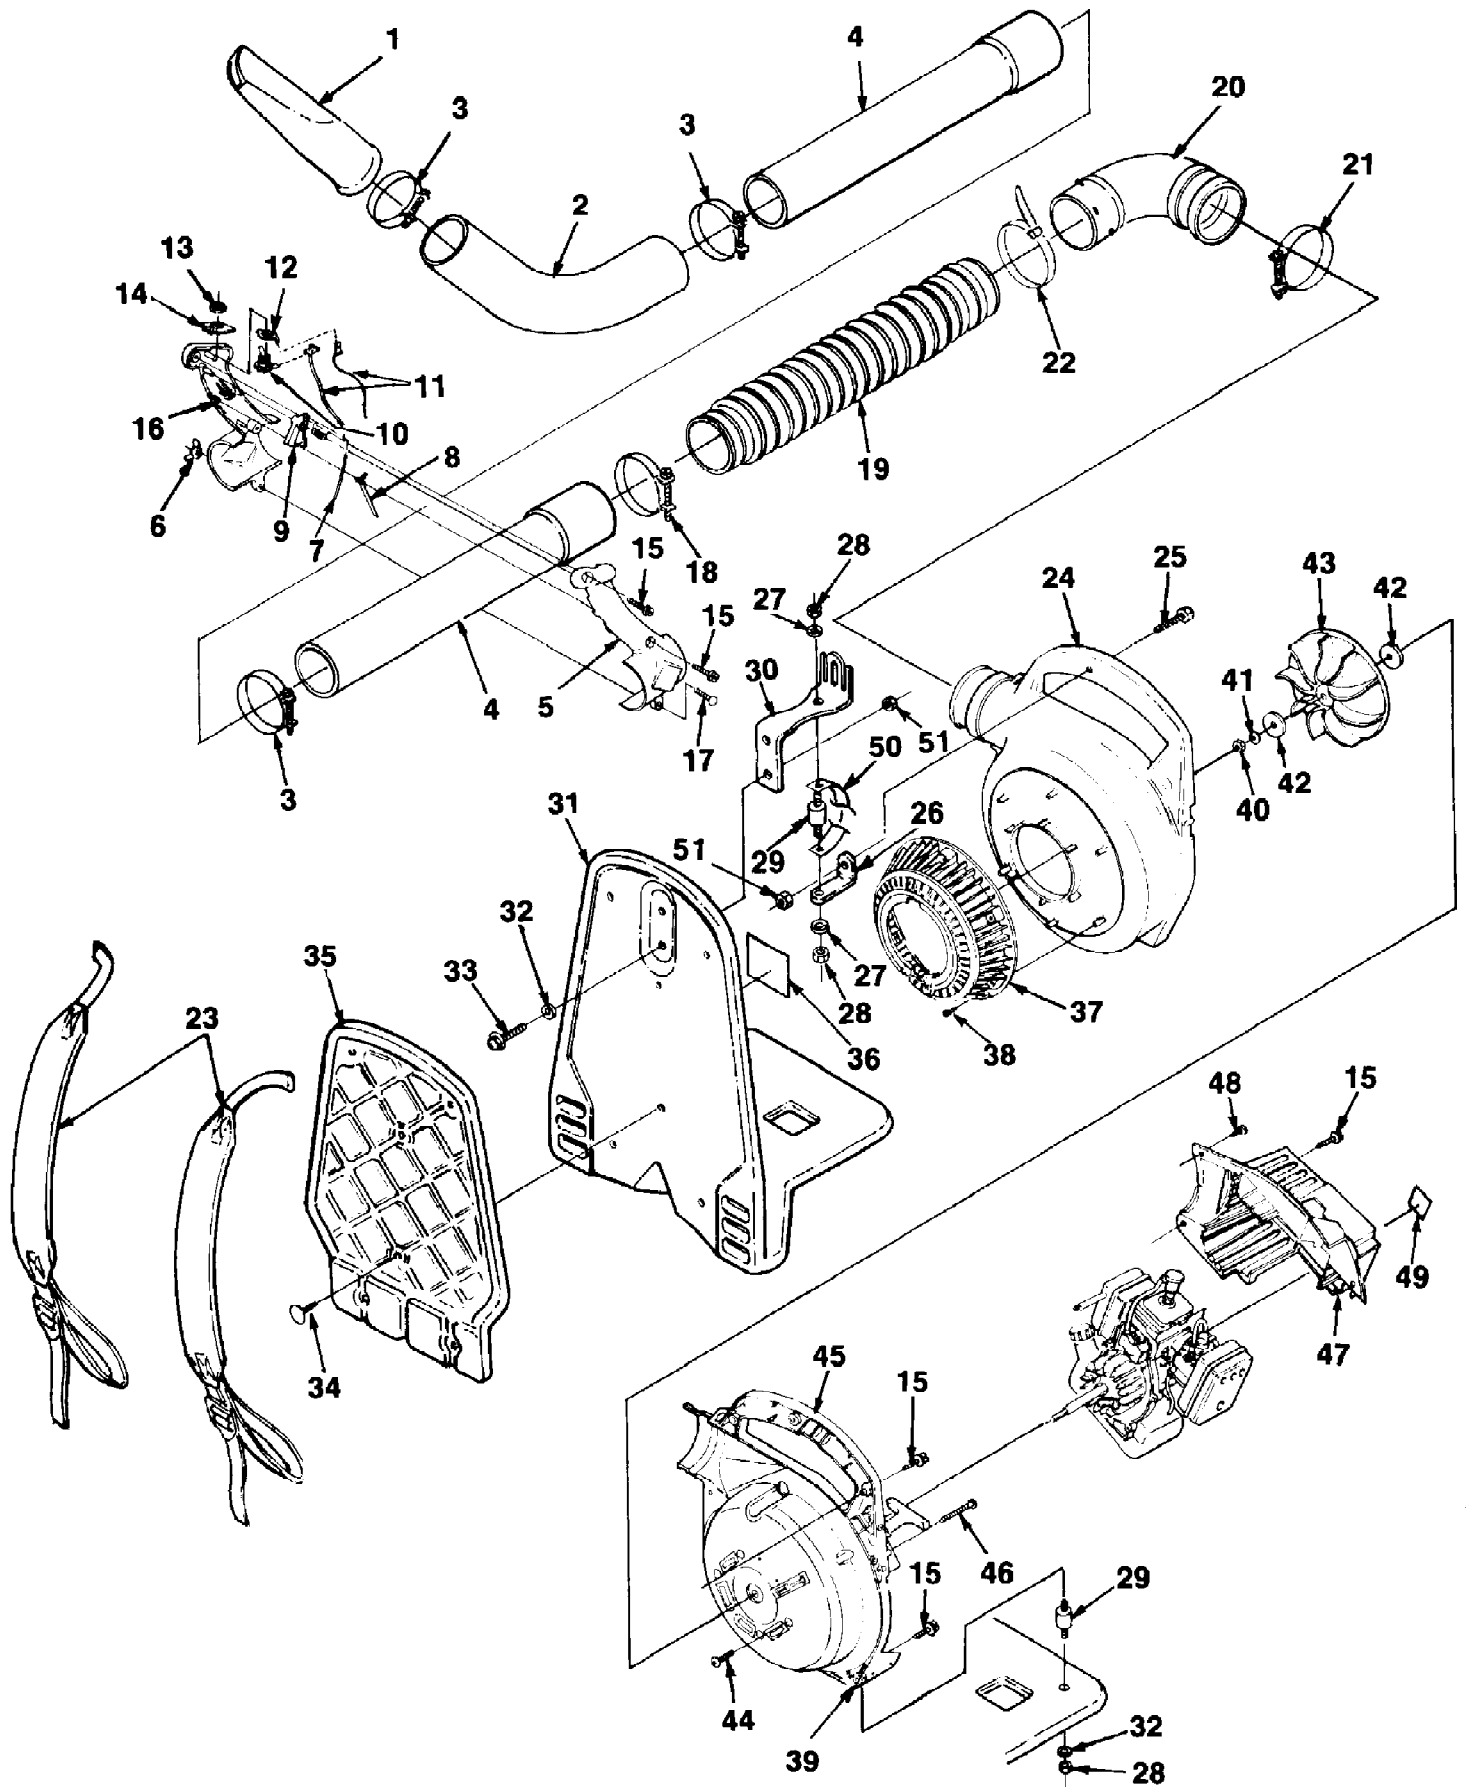

## **ACCESSORIES**

<b>Part No.</b>	<b>Description</b>
<b>98052</b>	<b>Starter Rope- #3 1/2 (250' Reel)</b>
<b>24982-01</b>	<b>T-25 Torx bit (1/4" shank)</b>
<b>24982-02</b>	<b>T-25 Torx bit (5/16" shank)</b>
<b>17789</b>	<b>Carburetor Repair Tool Kit</b>
<b>JA-31316-4</b>	<b>Surface Gap Plug Ignition Tester</b>
<b>23488-C</b>	<b>Thread Locking Compound</b>
<b>22486</b>	<b>Shim (.015") - Air gap</b>
<b>22828</b>	<b>Internal Snap Ring Pliers</b>
<b>A-02515</b>	<b>Gutter Maintenance Kit</b>
	<b>Includes:</b>
<b>97581</b>	<b>Plastic Tubings (2-3 ft. sections)</b>
<b>97580</b>	<b>Plastic Elbows (2)</b>
<b>64598</b>	<b>Safety Goggles</b>

Ref #	Part Number	Qty	S/P/F	Description
98052	98052	1		Starter Rope- #3 1/2 (250' Reel)
2498201	2498201	1		T-25 Torx bit (1/4" shank)
2498202	2498202	1	/P	T-25 Torx bit (5/16" shank)
17789	17789	1	S	Carburetor Repair Tool Kit
JA313164	JA313164	1		Surface Gap Plug Ignition Tester
23488C	23488C	1		Thread Locking Compound
22486	22486	1		Shim (.015")- Air gap
22828	22828	1		Internal Snap Ring Pilers
A-02515	A02515	1		Gutter Maintenance Kit
97581	97581	1		Plastic Tubings (2-3 ft. sections)
97580	97580	1		Plastic Elbows (2)
64598	64598	1		Safety Goggles