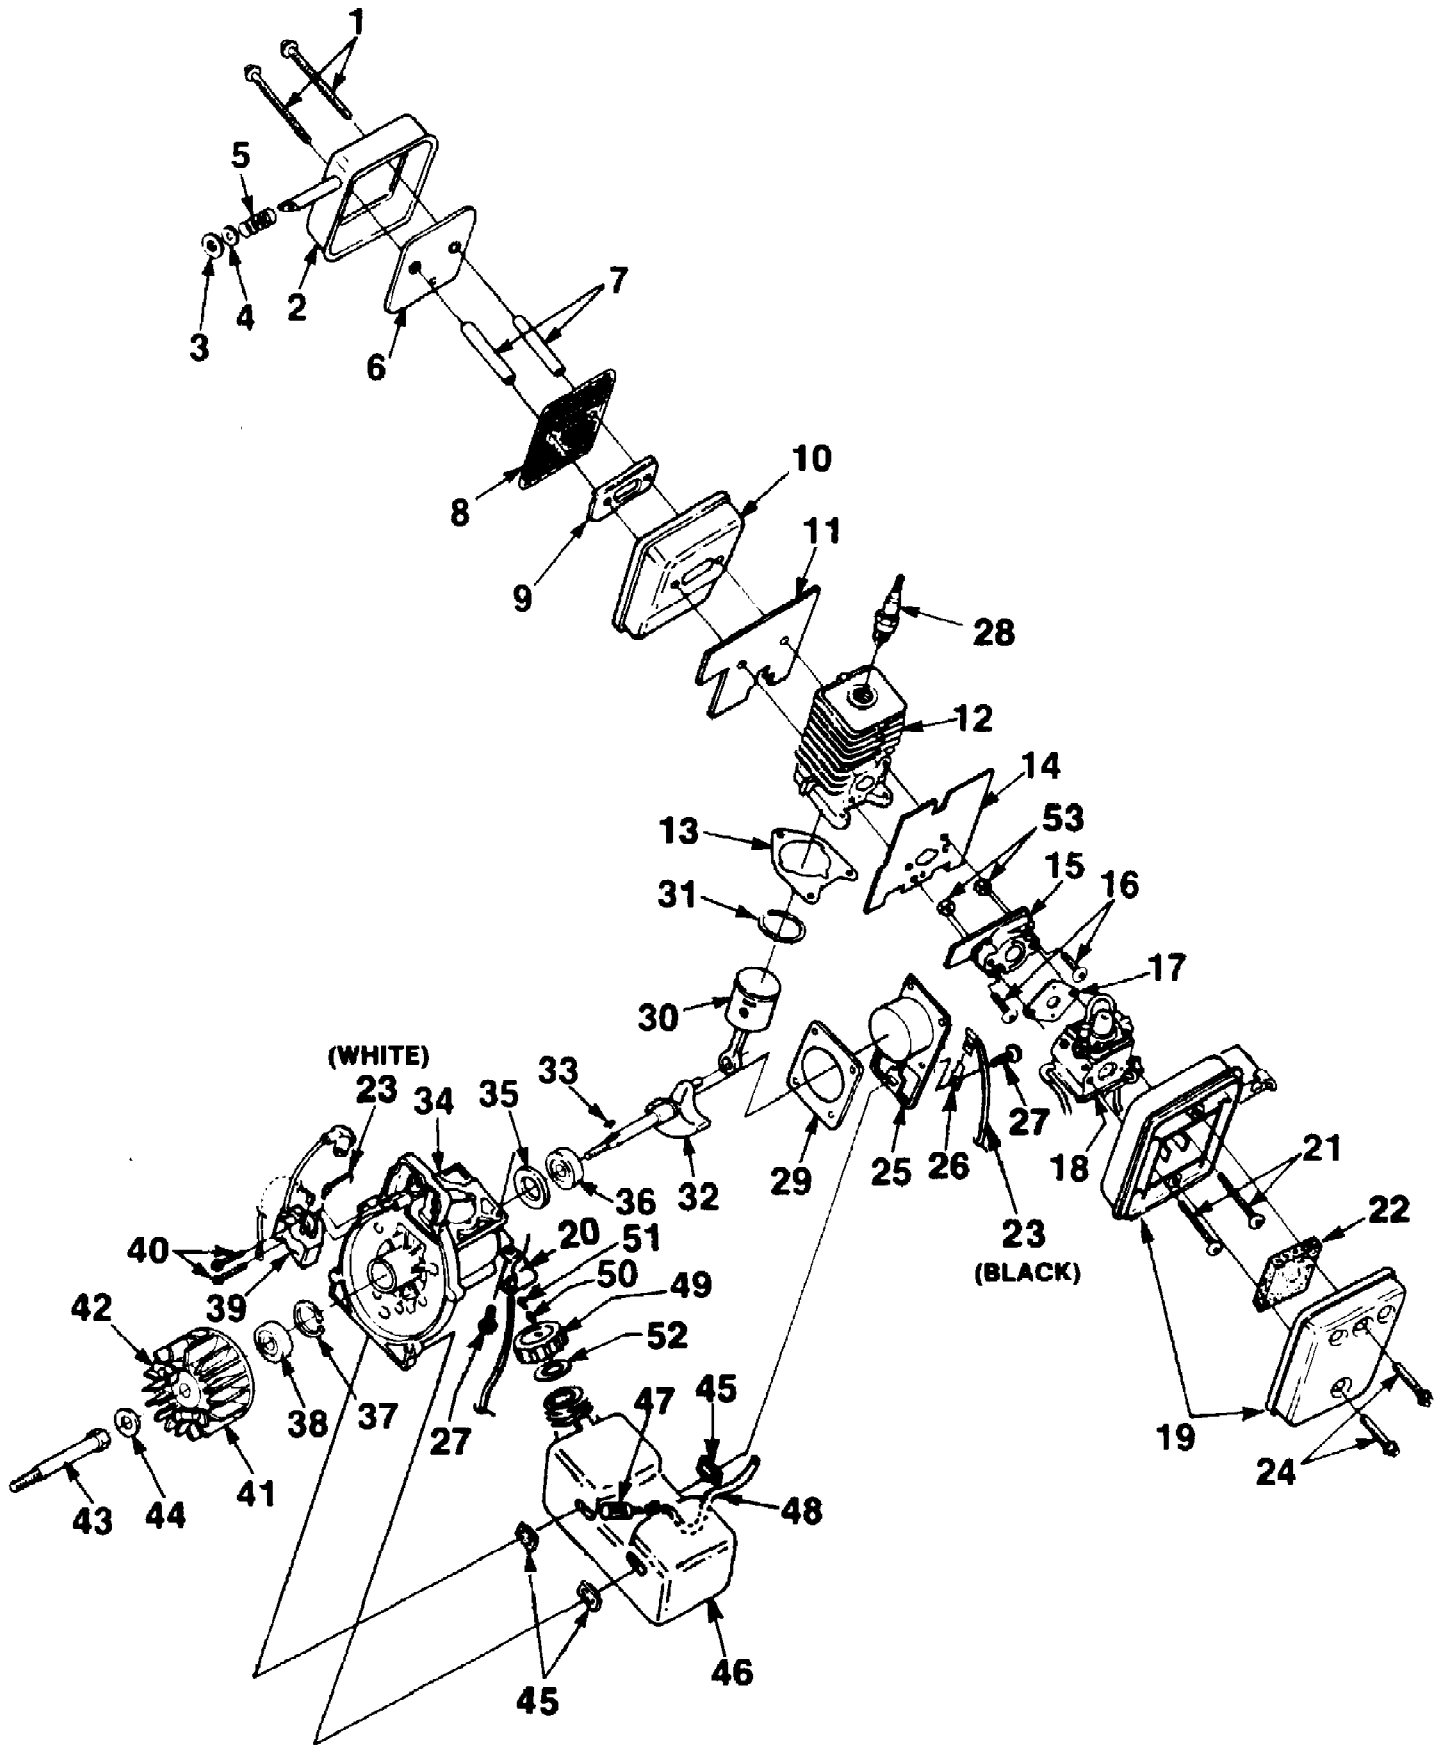

Ref #	Part Number	Qty	S/P/F	Description
1	88060	2	S/P	SCREW- Sems hex hd. (10-24 x 2 1/2")
2	A00366	1	/P	COVER- Muffler
3	00381	1	/P	WASHER- Insulating
4	84117	1	/P	WASHER- Flat
5	00387	1	/P	SPRING- Compression
6	00777	1	/P	DEFLECTOR- Muffler
7	98860A	2	S	SPACER- Muffler
8	00388B	1	/P	SCREEN- Spark Arrestor
9	98783	1	/P	PLATE- Reinforcing
10	A01323	1	S	BODY- Muffler
11	00394A	1	S	GASKET- Muffler
12	A00108	1		CYLINDER
13	98764	1		GASKET
14	00775A	1	S/P	GASKET- Heat dam
15	98768	1	S	HEAT DAM
16	82549	2		SCREW
17	98766	1		GASKET- Carburetor
18	A01769	1		CARBURETOR (WT-150) Walbro
	A01768	1		CARBURETOR (C1U-H13) Zama
19	A01440	1		BOX- Air filter
20	A01767	1	/P	CABLE- Bracket
21	82542	2	/P	SCREW- Thd. forming (10-24 x 2 1/4")
22	D98760	1		FILTER- Air
23	A01777	1		LEAD & TERMINAL
24	82368	2	S	SCREW- Thd. forming (8-16 x 3/4")
25	98754	1		COVER- Crankcase
26	00719	1	S	TERMINAL- Male tab
27	82538	7	/P	SCREW- Taptite (#10-24 x 3/4")
28	96169S	1	S	SPARK PLUG
29	98767	1		GASKET- Crankcase
30	A01036	1		PISTON & ROD ASSY.
31	96935	1	S	RING- Piston
32	987583	1		CRANKSHAFT
33	69250	1	/P	KEY- Woodruff
34	A00107	1		CRANKCASE ASSY.
35	98800	1	/P	SEAL- Shaft
36	98797	1	/P	BEARING- Ball
37	98799	1	/P	RING- Retaining
38	98798	1	S	BEARING- Ball
39	02008	1	F	MODULE- Ignition (Sawafugi)
	94711CS	1	/P/F	MODULE- Ignition (Phelon)
	94711CS	1	/P/F	MODULE- Ignition (Sems-Walbro)
40	82509	2	S	SCREW-Thd. forming (8-32 x 1")
41	A02010	1	F	ROTOR & STARTER PAWL Sawafugi (Black)
	A95007	1	S/F	ROTOR & STARTER PAWL Phelon/Sems-Walbro (Silver)
42	A70285E	1	/P	STARTER PAWL KIT
43	00377	1		ADAPTER- Fan
44	84065	1	S	WASHER- Flat (5/16")
45	98792	3	/P	BUMPER- Rubber
46	A01441	1		TANK- Fuel