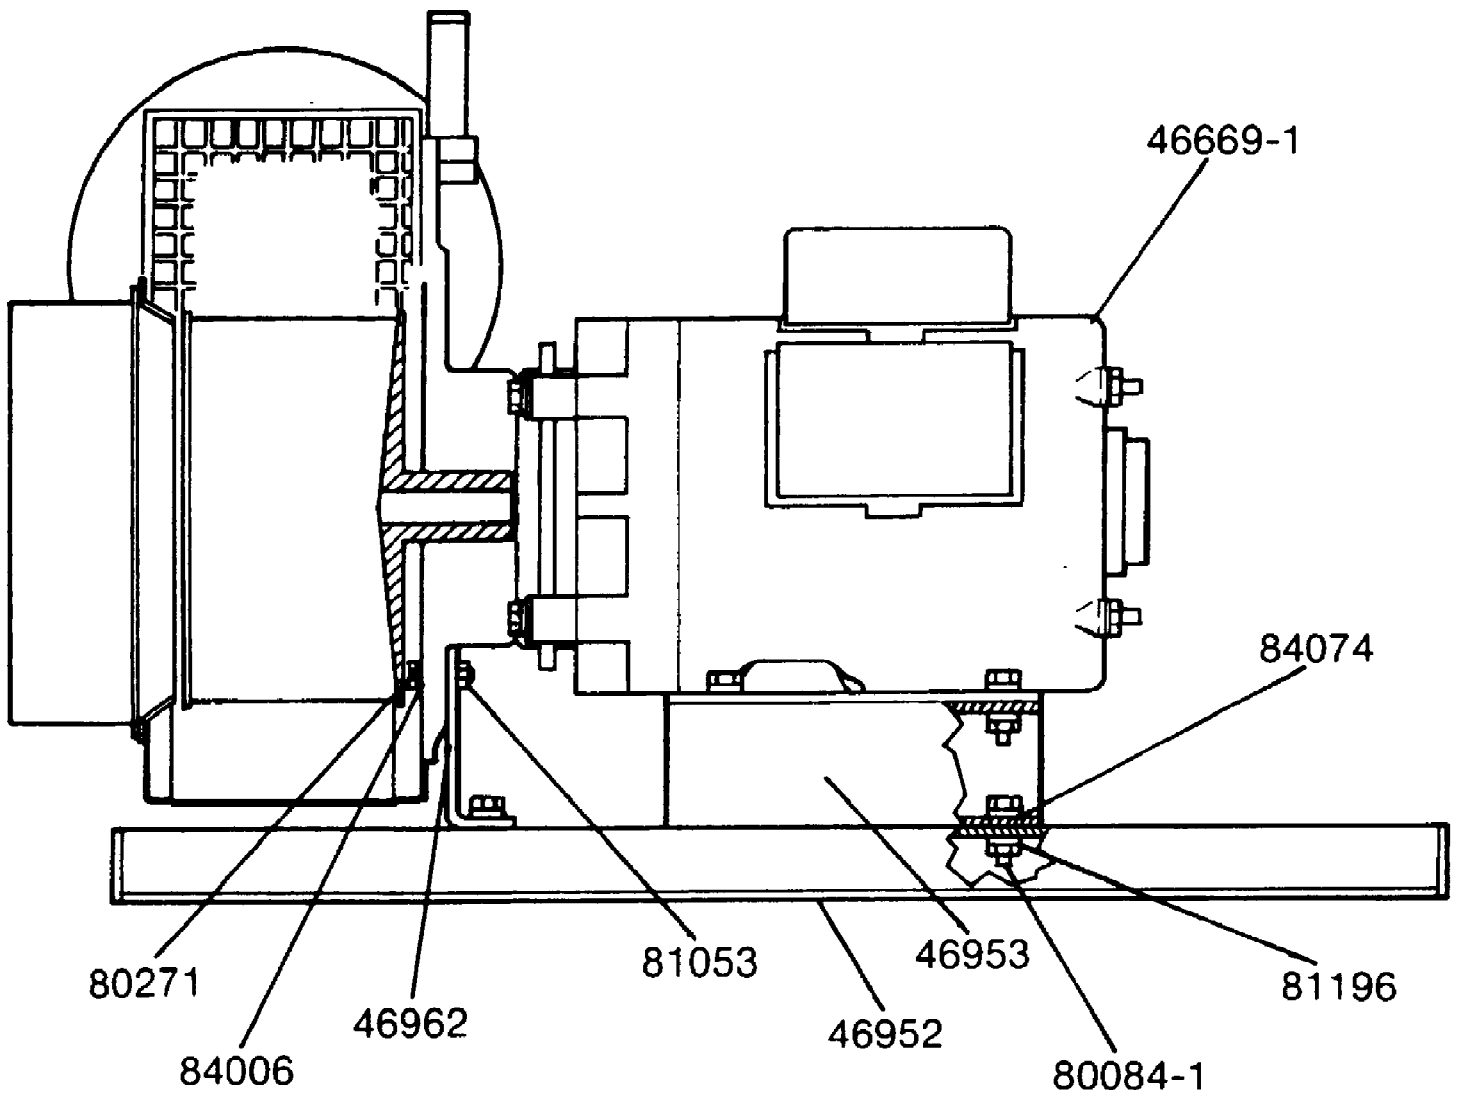

200EB1 Electric Blower UT-07420  
Base

Page 1 of 4

00000

200EB1 Electric Blower UT-07420  
Base

Page 2 of 4

Ref #	Part Number	Qty	S/P/F	Description
46669-1	466691	1		MUST USE SUPERSESSION WHEN ORDERING
84074	84074	1		MUST USE SUPERSESSION WHEN ORDERING
81196	81196	1	S/P	Superseded by 671076001
80084-1	800841	1	S	Superseded by UP07177
46953	46953	1		NLA(NO LONGER AVAILABLE)
46952	46952	1		NLA(NO LONGER AVAILABLE)
81053	81053	1		NLA(NO LONGER AVAILABLE)
46962	46962	1		NLA(NO LONGER AVAILABLE)
84006	84006	1	/P	FLAT WASHER
80271	80271	1		NLA(NO LONGER AVAILABLE)

200EB1 Electric Blower UT-07420  
Exploded View

Page 4 of 4

Ref #	Part Number	Qty	S/P/F	Description
46669-1	466691	1		MUST USE SUPERSESSION WHEN ORDERING
84032	84032	1	/P	WASHER TBO
80681-3	806813	1	/P	NLA(NO LONGER AVAILABLE)
A-54796-1	A547961	1		MUST USE SUPERSESSION WHEN ORDERING
76843-2A	768432A	1	S	Superseded by 768432B
A-47239	A47239	1	/P	NLA(NO LONGER AVAILABLE)
30039-6	300396	1		MUST USE SUPERSESSION WHEN ORDERING
46960	46960	1		NLA(NO LONGER AVAILABLE)
30038-2	300382	1	S	Superseded by 300382A
30029-2	300292	1	S	Superseded by 300292A
30028	30028	1		NLA(NO LONGER AVAILABLE)
80355	80355	1		MUST USE SUPERSESSION WHEN ORDERING
83009	83009	1	/P	WASHER, LOCK
82287	82287	1		MUST USE SUPERSESSION WHEN ORDERING
42735-1	427351	1	/P	NLA(NO LONGER AVAILABLE)
A-42541	A42541	1		NLA(NO LONGER AVAILABLE)
80746	80746	1		MUST USE SUPERSESSION WHEN ORDERING
83003	83003	1	S	Superseded by UP03791
80796	80796	1		MUST USE SUPERSESSION WHEN ORDERING
84010	84010	1	S	Superseded by PS84010
46959-1	469591	1	S	Superseded by 469591A
46976	46976	1		MUST USE SUPERSESSION WHEN ORDERING
46970	46970	1		MUST USE SUPERSESSION WHEN ORDERING
43326	43326	1		PLUG 30 AMP TBO