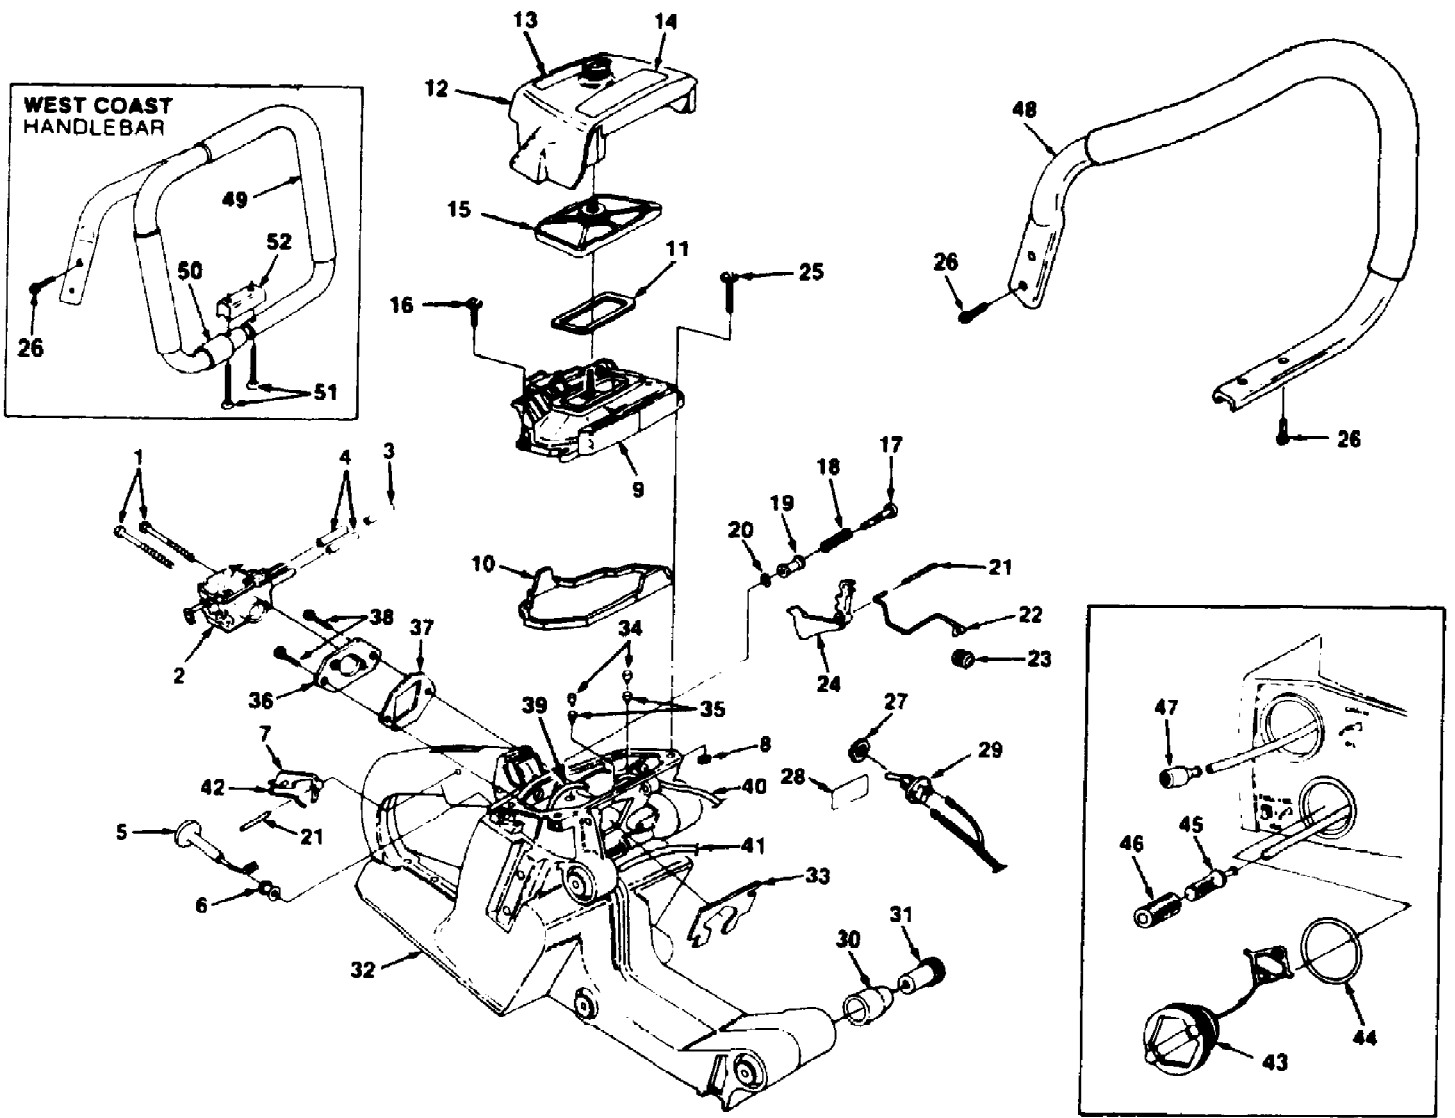

540 Chain Saw UT-10611
Carburetor Chamber & Handles

540 Chain Saw UT-10611
Carburetor Chamber & Handles

Page 2 of 10

Ref #	Part Number	Qty	S/P/F	Description
1	82281	2		SCREW- Mach Hex hd. (10-24 x 2")
2	A97318	1	S	CARBURETOR-(WJ-2)
3	00039	1		TUBING
4	00038	2		TUBING
5	97292	1		ROD- Choke
6	64862	1	/P	GROMMET
7	93385A	1	/P	TRIGGER- Lock
8	81009	4	/P	NUT 8-32
9	A97296	1	/P	COVER- Carburetor chamber
10	97298	1	S	GASKET- Carburetor chamber
11	97299	1		GASKET- Air filter
12	A97689	1		COVER- Air filter
13	00780	1		DECAL- Warning
14	96731	1	/P	DECAL Warning
15	A97303	1		ELEMENT- Filter
16	80577	2		SCREW- (8-32 x 3/8")
17	95671	1	S	PIN- Throttle lock
18	95020	1	S	SPRING- Compression
19	95989	1	S	BUSHING- Flanged
20	58409	1	/P	RING- Retaining
21	68548	2		PIN- Trigger
22	97294	1	S	ROD- Throttle
23	69889	1	/P	BOOT- Throttle rod
24	93842	1	/P	TRIGGER- Throttle
25	80582	2		SCREW Pan head 8-32 x 5/8
26	82516	4		SCREW- Thread forming (12 x 3/4")
27	72084A1	1	S	NUT- Hex
28	00806	1		DECAL- Run Stop
29	A57650A	1	/P	SWITCH- Toggle
30	97305A	6	S	ISOLATOR- Vibration
31	97262	6	S	SLEEVE- Flanged
32	A97690	1		HOUSING- Engine
33	A00691	1		BRACKET
34	00788	2		FILTER ELEMENT
35	96841	2	S	VALVE- Duck bill
36	972902	1	S	ADAPTOR- Carburetor
37	97291	1	S	GASKET- Carburetor
38	88049	2	/P	SCREW- Hex hd. (10-24 x 1/2")
39	9311223	1		TUBING- Rubber (fuel line) 5 3/4"
40	9315723	1		TUBING- Rubber (pulse line)
41	9477227	1		TUBING- Rubber (oil line)
42	97265	1	S	SPRING- Flat
43	A98882	2		CAP- Fuel & Oil
44	00787	2		"O" RING
45	A97700	1	S	FILTER- Fuel
46	592531A	1	/P	ELEMENT- Felt filter
47	A68593	1		OIL FINDER
48	A97311	1		HANDLEBAR
49	A97313	1		HANDLEBAR (West Coast Models)
50	93428	1		BUSHING
51	82515	2		SCREW
52	49530	1		SPACER