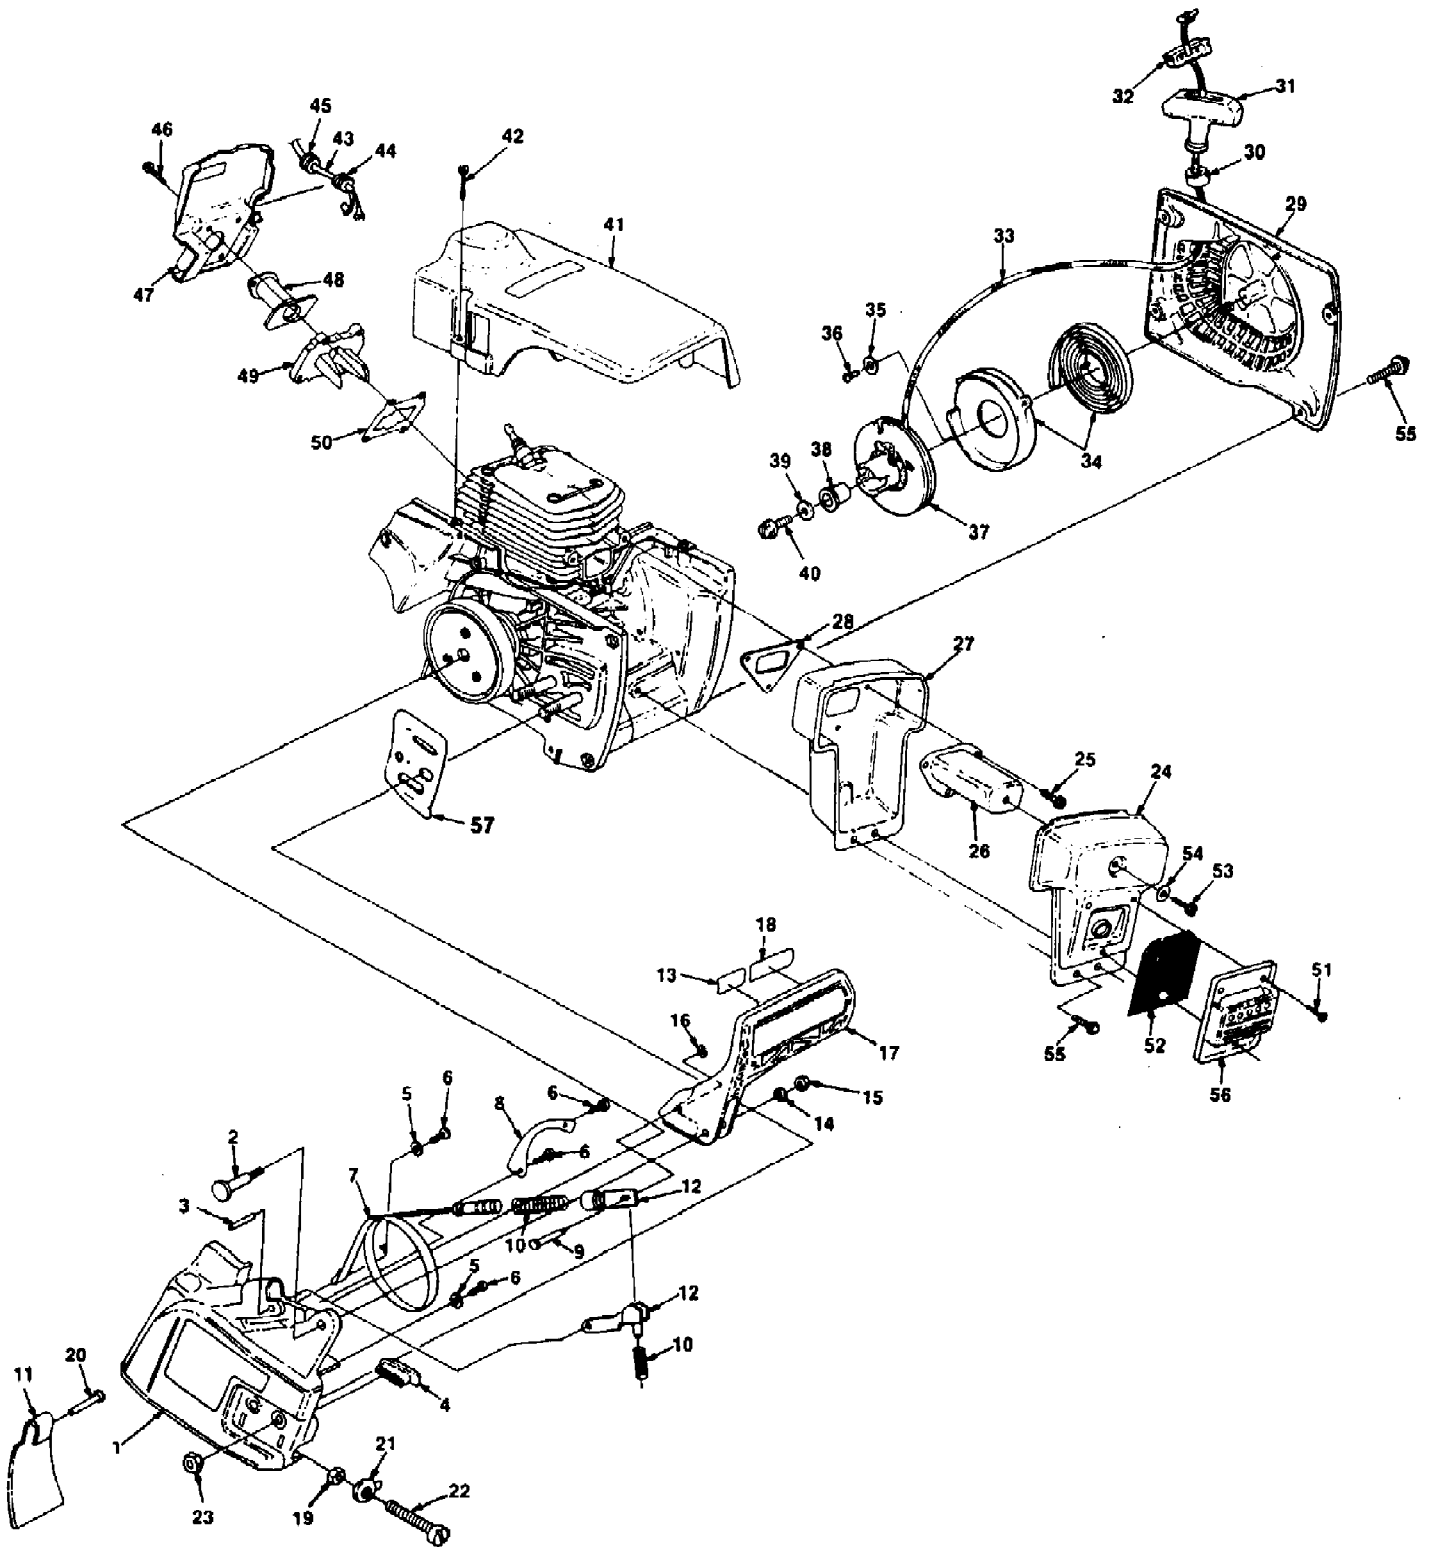

540 Chain Saw UT-10611
Starter, Muffler & Chain Break

Page 7 of 10

Ref #	Part Number	Qty	S/P/F	Description
	A98875	1		KIT- Chain brake
1	A98727	1	S	COVER- Drivecase
2	98461	1		SCREW- Shoulder
3	98456	1		PIN
4	98309	1		GUIDE- Chain
5	83205	2		WASHER (4.3)
6	88148	4		SCREW- Form (3.5 x 13)
7	A98731	1		BAND- Brake
8	98726	1		COVER- Brake band
9	98422	1		PIN
10	A98480	1		SPRING SET
11	93439	1		SAWDUST SHIELD
12	A98481	1		ADJUSTMENT SET
13	98564	1		DECAL
14	83203	1		WASHER- Belleville (12mm)
15	98457	1		NUT
16	83204	1		RING- Retaining (3.2)
17	98740	1		HANDGUARD
18	98563	1		DECAL
19	81204	1	/P	NUT- Hex
20	85154	1	S	RIVET
21	93039	1	/P	PIN- Guide bar adj.
22	63367	1		SCREW
23	810892	2	/P	NUT
24	A00310	1	S	COVER- Muffler
25	88065	3		SCREW- Hex sems 12-24
26	A00516	1		MUFFLER DIFFUSER
27	A98007	1		BODY- Muffler
28	97682A	1	S	GASKET- Muffler
29	A97988A	1	S	HOUSING- Starter
30	67177	1		BUSHING- Starter cover
31	A69962B	1	/P	GRIP- Starter
32	70018A	1	/P	INSERT- Rope Ret.
33	A00518	1	S	ROPE- Starter
34	A98067	1	S	SPRING & RETAINER
35	84025	2	/P	WASHER- Flat (#8)
36	82215	2	S	SCREW- Plastite (6 x 3/8")
37	A97990	1	S	PULLEY & STARTER (w/cup)
38	97992	1	S	BUSHING- Starter post
39	58763	1		WASHER- Retaining
40	93417	1	S	SCREW- Thread forming (#10 x 5/8")
41	97256	1	/P	COVER- Cylinder
42	93397A	3	/P	SCREW- Cylinder cover
43	A98583	1	S	LEAD- Ignition
44	00314	1	S	GROMMET
45	58318	1		GROMMET
46	82248	4		SCREW- Mach hex hd. (8/32 x 3/4")
47	973381A	1	S	BAFFLE- Cylinder
48	97263A	1	S	BOOT- Intake
49	97261A	1		ADAPTOR- Intake
50	97264	1	/P	GASKET- Intake
51	80983	3	S	SCREW- Hex hd. (8-32 x .50)
52	98827	1	S	SCREEN- Spark arrestor