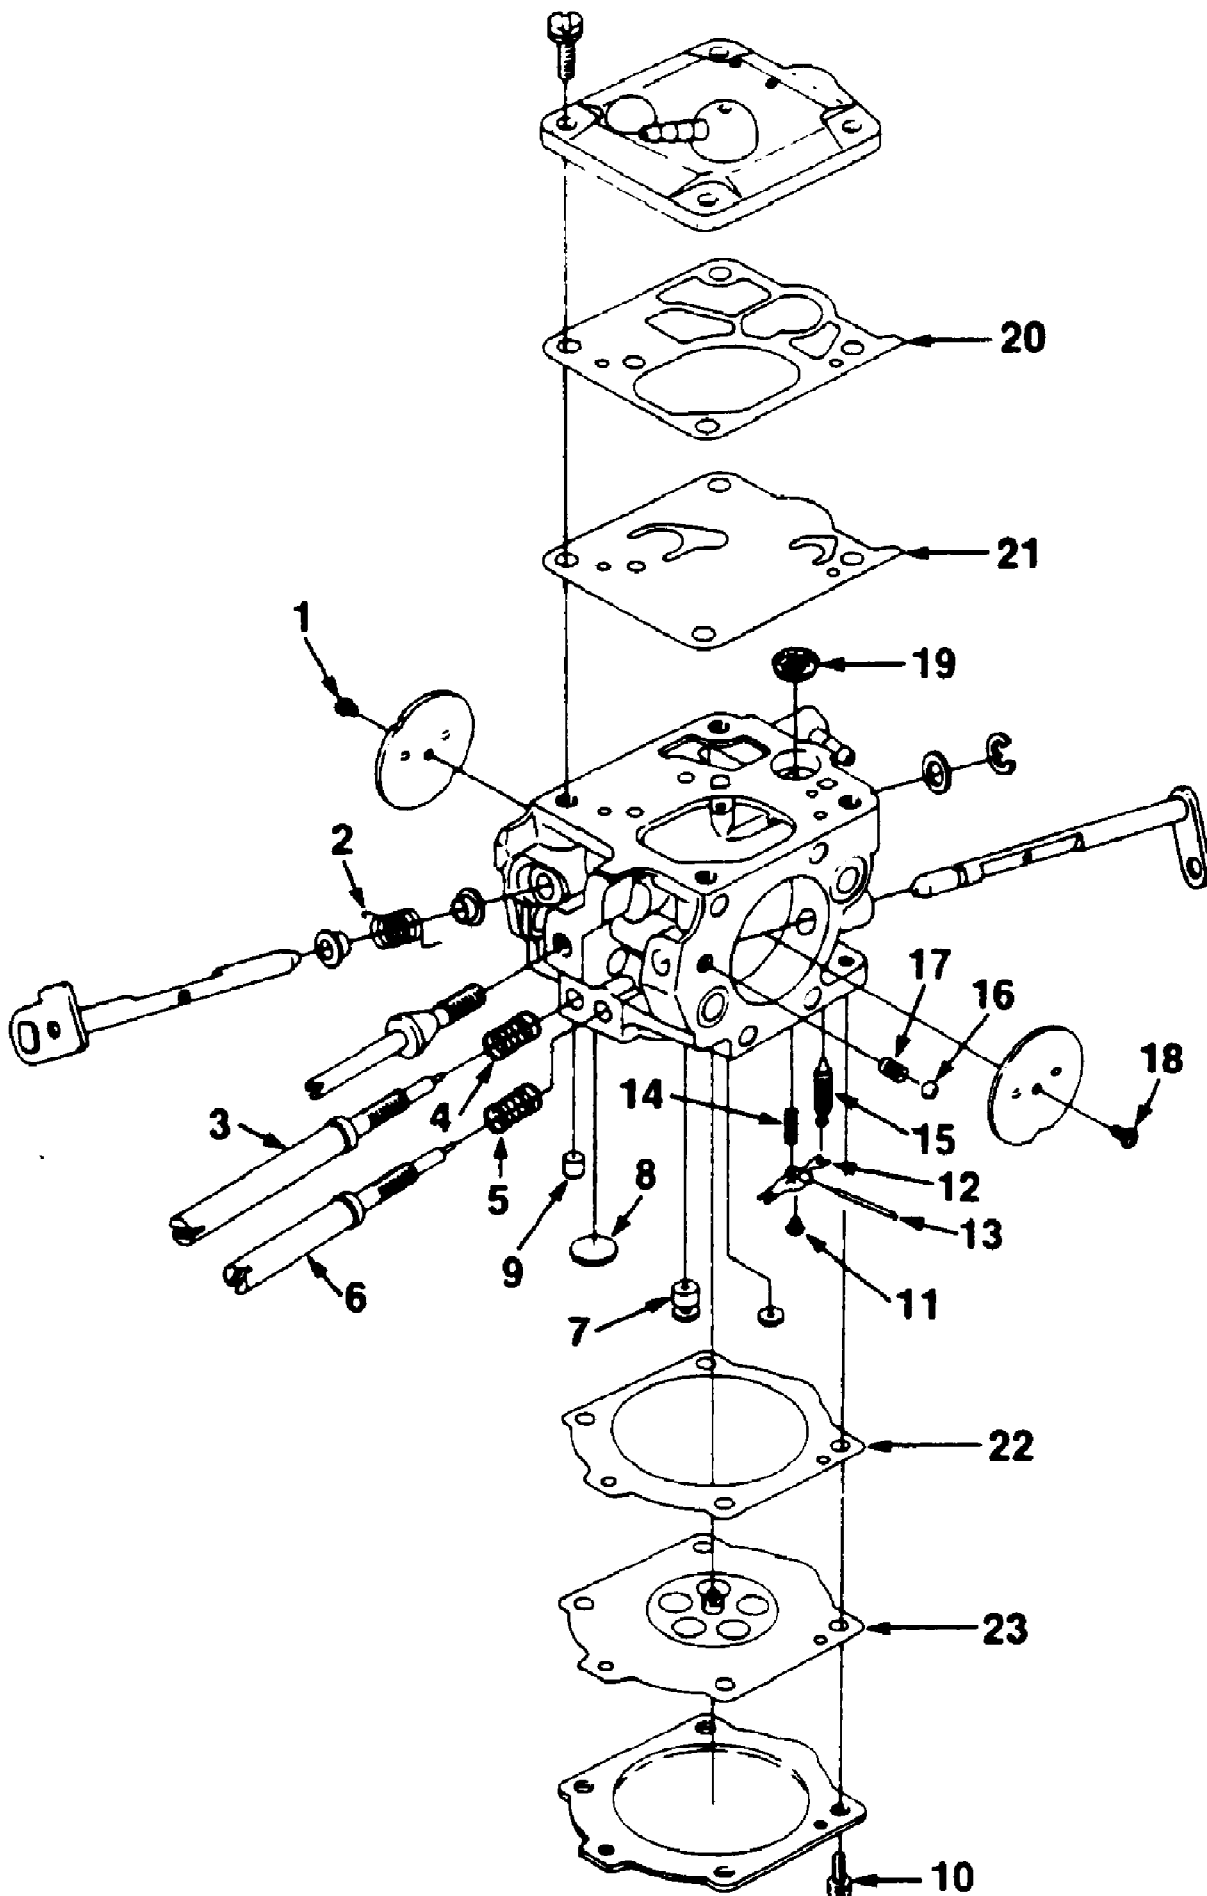

540 Chain Saw UT-10611
Walbro Carburetor

Page 10 of 10

Ref #	Part Number	Qty	S/P/F	Description
1	97935	1	/P	REPAIR KIT
2	97935	1	/P	REPAIR KIT
3	97935	1	/P	REPAIR KIT
4	97935	1	/P	REPAIR KIT
5	97935	1	/P	REPAIR KIT
6	97935	1	/P	REPAIR KIT
7	97935	1	/P	REPAIR KIT
	97943	1		NOZZLE CHECK VALVE
8	97935	1	/P	REPAIR KIT
9	97935	1	/P	REPAIR KIT
10	97935	1	/P	REPAIR KIT
11	97935	1	/P	REPAIR KIT
12	97935	1	/P	REPAIR KIT
13	97935	1	/P	REPAIR KIT
14	97935	1	/P	REPAIR KIT
15	97935	1	/P	REPAIR KIT
	97942	1	/P	NEEDLE - Inlet
16	97935	1	/P	REPAIR KIT
17	97935	1	/P	REPAIR KIT
18	97935	1	/P	REPAIR KIT
19	97935	1	/P	REPAIR KIT
20	97935	1	/P	REPAIR KIT
	97941	1		GASKET/DIAPHRAGM KIT
21	97935	1	/P	REPAIR KIT
	97941	1		GASKET/DIAPHRAGM KIT
22	97935	1	/P	REPAIR KIT
	97941	1		GASKET/DIAPHRAGM KIT
23	97935	1	/P	REPAIR KIT
	97941	1		GASKET/DIAPHRAGM KIT