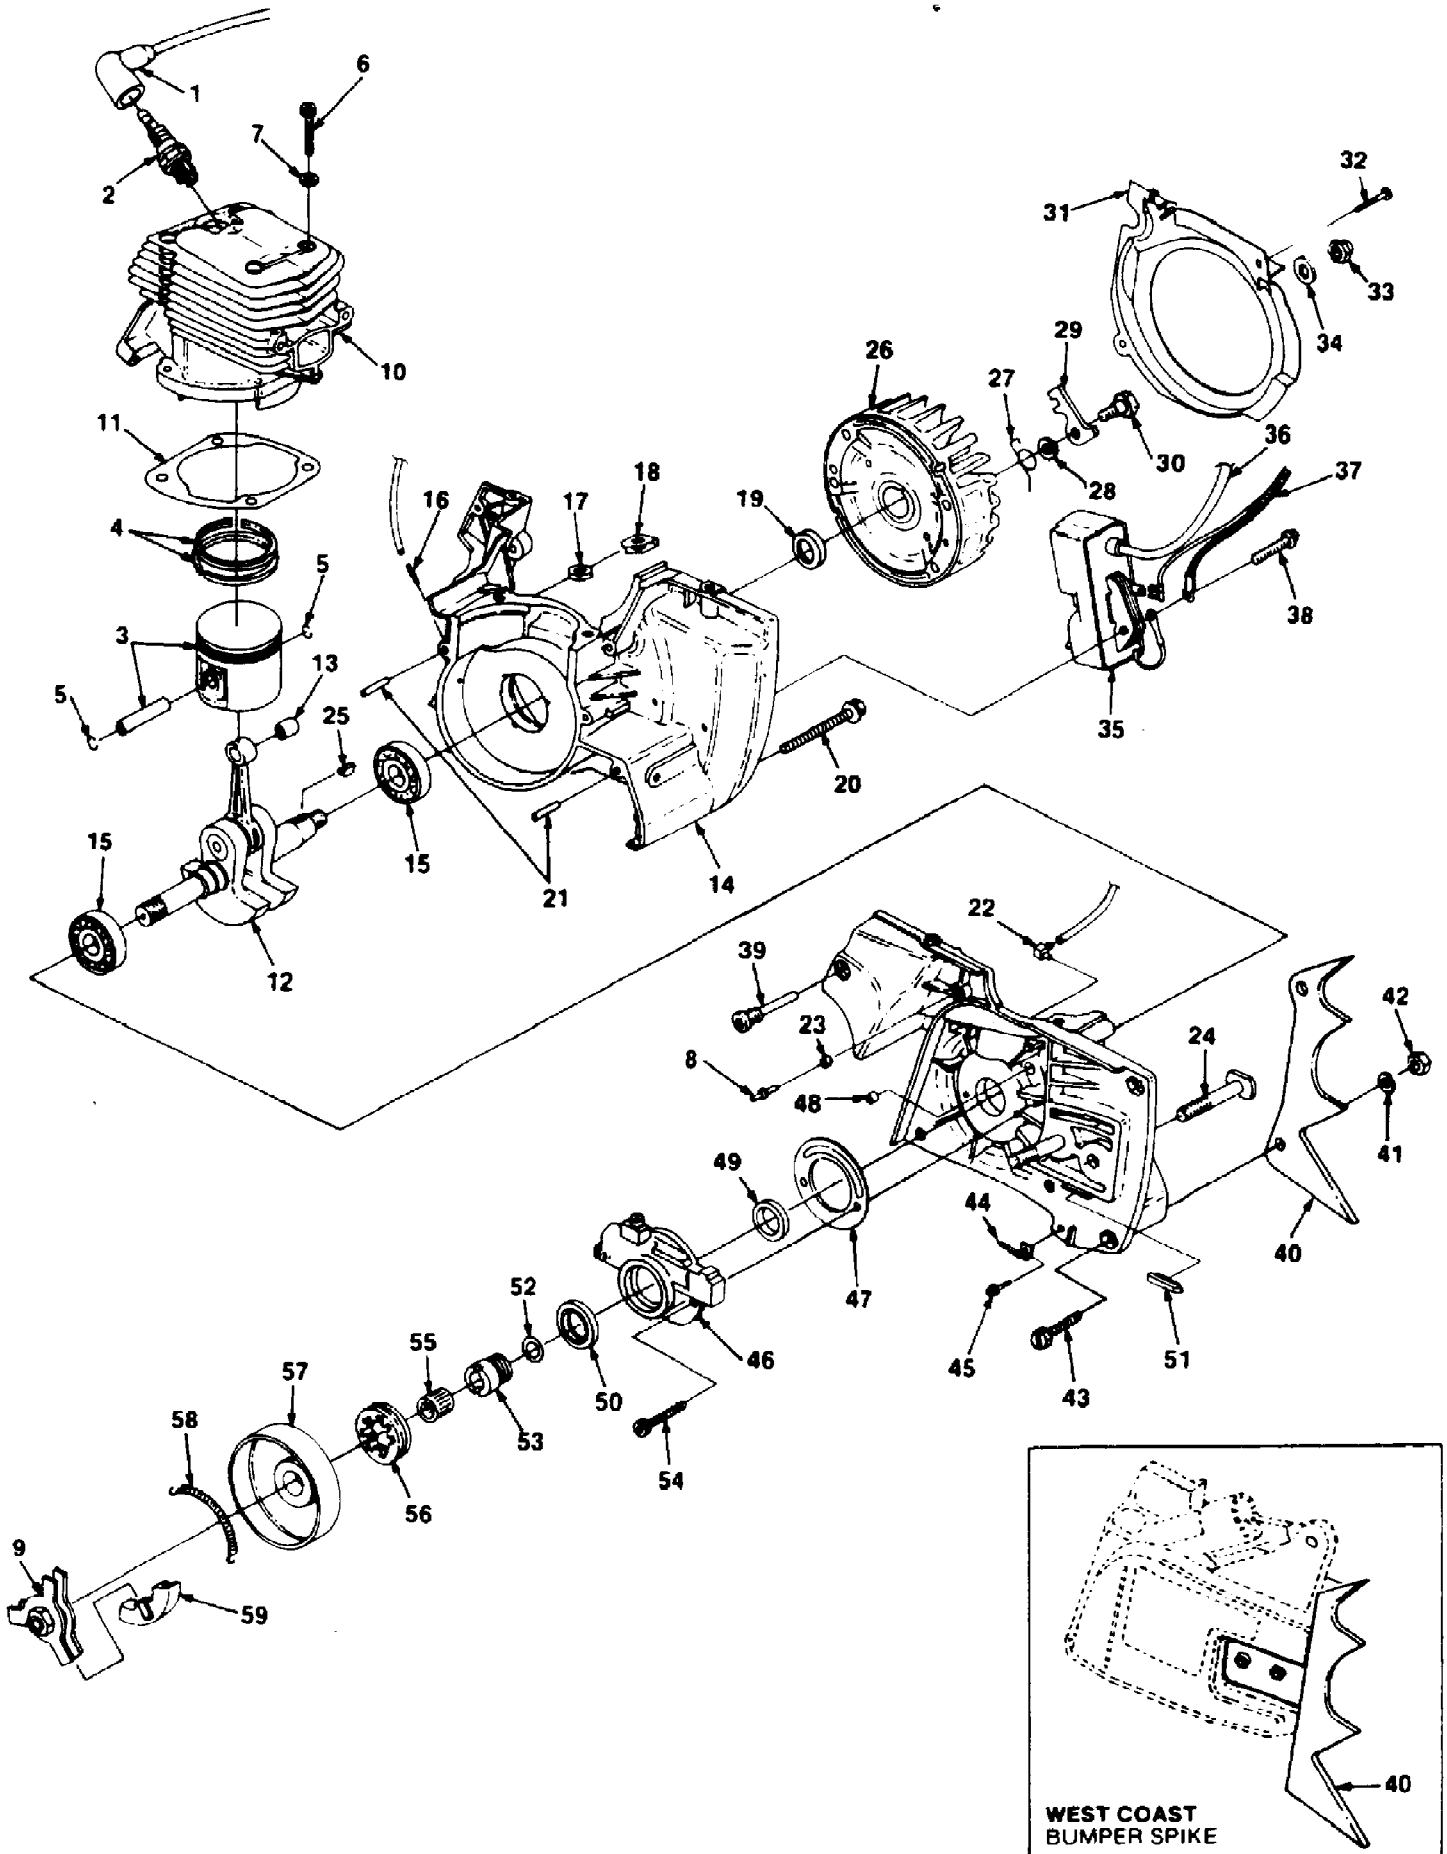

540 Chain Saw UT-10611
Carburetor Chamber & Handles

540 Chain Saw UT-10611
Carburetor Chamber & Handles

Page 2 of 10

Ref #	Part Number	Qty	S/P/F	Description
1	82281	2		SCREW- Mach Hex hd. (10-24 x 2")
2	A97318	1	S	CARBURETOR-(WJ-2)
3	00039	1		TUBING
4	00038	2		TUBING
5	97292	1		ROD- Choke
6	64862	1	/P	GROMMET
7	93385A	1	/P	TRIGGER- Lock
8	81009	4	/P	NUT 8-32
9	A97296	1	/P	COVER- Carburetor chamber
10	97298	1	S	GASKET- Carburetor chamber
11	97299	1		GASKET- Air filter
12	A97689	1		COVER- Air filter
13	00780	1		DECAL- Warning
14	96731	1	/P	DECAL Warning
15	A97303	1		ELEMENT- Filter
16	80577	2		SCREW- (8-32 x 3/8")
17	95671	1	S	PIN- Throttle lock
18	95020	1	S	SPRING- Compression
19	95989	1	S	BUSHING- Flanged
20	58409	1	/P	RING- Retaining
21	68548	2		PIN- Trigger
22	97294	1	S	ROD- Throttle
23	69889	1	/P	BOOT- Throttle rod
24	93842	1	/P	TRIGGER- Throttle
25	80582	2		SCREW Pan head 8-32 x 5/8
26	82516	4		SCREW- Thread forming (12 x 3/4")
27	72084A1	1	S	NUT- Hex
28	00806	1		DECAL- Run Stop
29	A57650A	1	/P	SWITCH- Toggle
30	97305A	6	S	ISOLATOR- Vibration
31	97262	6	S	SLEEVE- Flanged
32	A97690	1		HOUSING- Engine
33	A00691	1		BRACKET
34	00788	2		FILTER ELEMENT
35	96841	2	S	VALVE- Duck bill
36	972902	1	S	ADAPTOR- Carburetor
37	97291	1	S	GASKET- Carburetor
38	88049	2	/P	SCREW- Hex hd. (10-24 x 1/2")
39	9311223	1		TUBING- Rubber (fuel line) 5 3/4"
40	9315723	1		TUBING- Rubber (pulse line)
41	9477227	1		TUBING- Rubber (oil line)
42	97265	1	S	SPRING- Flat
43	A98882	2		CAP- Fuel & Oil
44	00787	2		"O" RING
45	A97700	1	S	FILTER- Fuel
46	592531A	1	/P	ELEMENT- Felt filter
47	A68593	1		OIL FINDER
48	A97311	1		HANDLEBAR
49	A97313	1		HANDLEBAR (West Coast Models)
50	93428	1		BUSHING
51	82515	2		SCREW
52	49530	1		SPACER