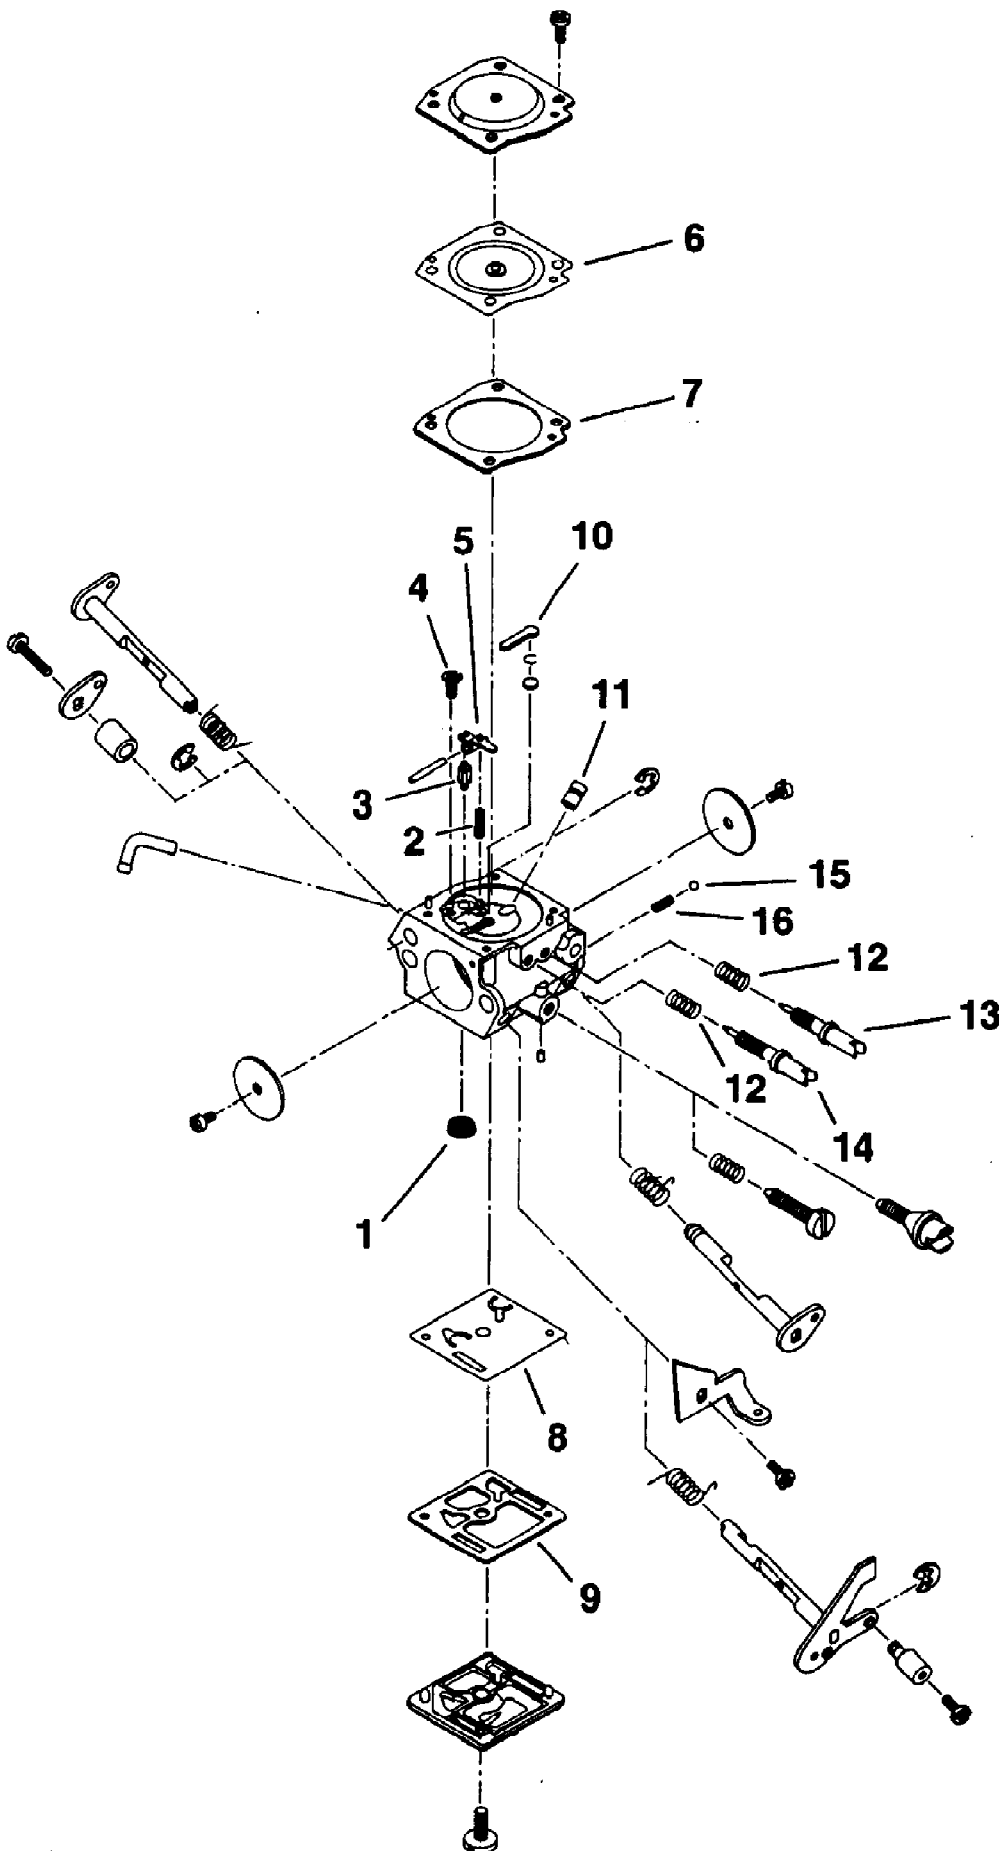

300 Chain Saw UT-10687
Zama Carburetor

Page 17 of 17

Ref #	Part Number	Qty	S/P/F	Description
1	A03307	1		Repair Kit
2	A03307	1		Repair Kit
3	A03307	1		Repair Kit
4	A03307	1		Repair Kit
5	A03307	1		Repair Kit
6	A03307	1		Repair Kit
	A03308	1		Gasket/Diaphragm Kit
7	A03307	1		Repair Kit
	A03308	1		Gasket/Diaphragm Kit
8	A03307	1		Repair Kit
	A03308	1		Gasket/Diaphragm Kit
9	A03307	1		Repair Kit
	A03308	1		Gasket/Diaphragm Kit
10	A03307	1		Repair Kit
11	A03307	1		Repair Kit
12	A03307	1		Repair Kit
13	A03307	1		Repair Kit
14	A03307	1		Repair Kit
15	A03307	1		Repair Kit
16	A03307	1		Repair Kit