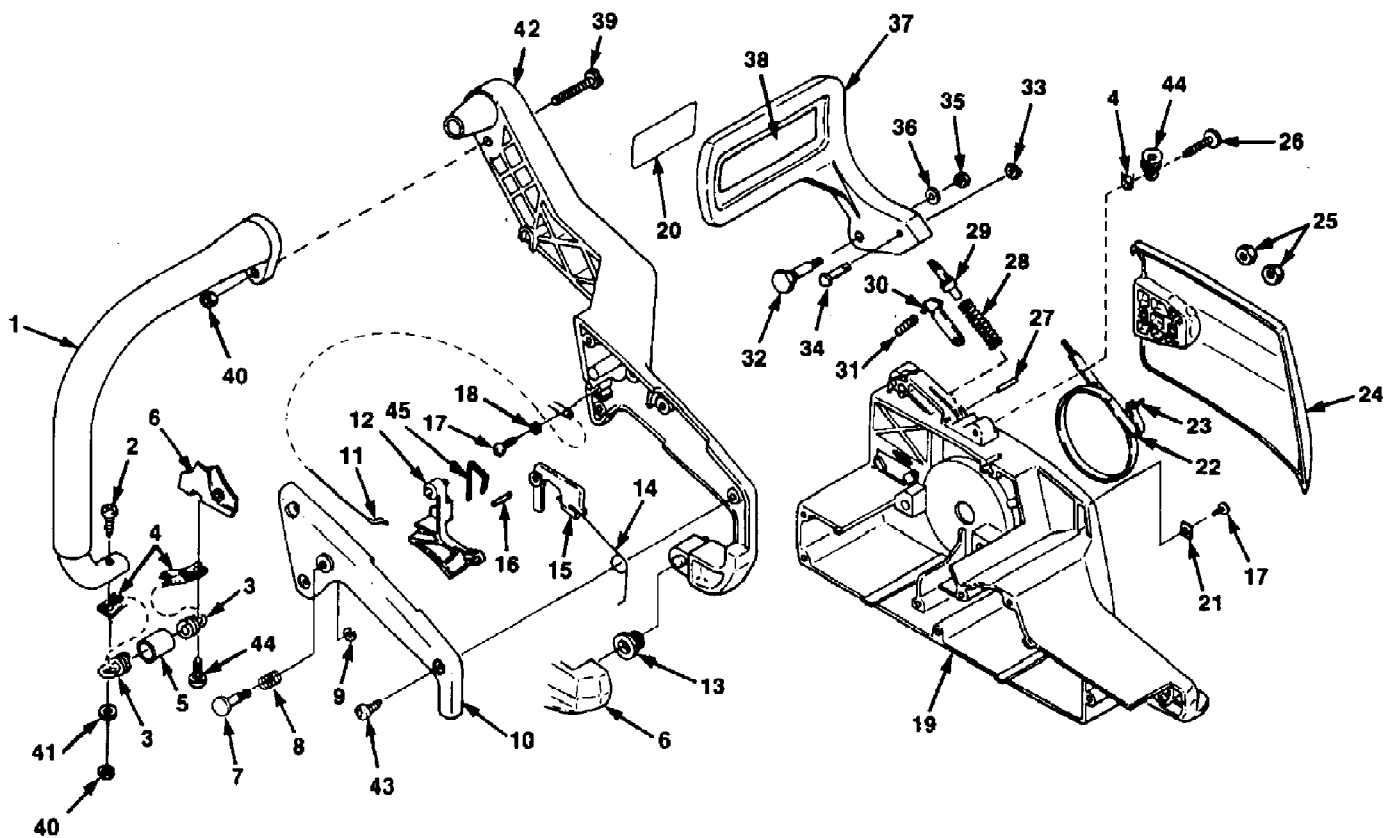

300 Chain Saw UT-10687
Engine Assembly

Page 8 of 17

Ref #	Part Number	Qty	S/P/F	Description
1	82546	2	S/P	SCREW- (8-16 x 1/2")
2	82566	1		SCREW- (8-16 x 2 1/4")
3	A02580A	1		STARTER HOUSING w/Decal
4	02264	1	S	GRIP-Starter
5	97899	1	S	ROPE
6	A97908	1	/P	SPRING & CONTAINER
7	97768A	1		PULLEY
8	017151	1		HOUSING- Starter side
9	94062	1	/P	WASHER- Retainer
10	93417	1	S	SCREW- Thd. forming (10-24 x 5/8")
11	81124A	1	/P	NUT-Jam
12	83102	1	/P	WASHER- Lock (3/8")
13	A00994A	1		ROTOR & STARTER PAWL ASSY.
14	A02774	1		STARTER PAWL
15	98197	1	S	SEAL- Shaft
16	289221	1	/P	RING- Retaining
17	A03303	1		CRANKSHAFT ASSY.
18	98797	2	/P	BEARING- Ball
19	75078	1		KEY- Woodruff
20	68512	1	S	BEARING- Roller
21	A03301	1		PISTON & PIN ASSY.
22	02263A	2	S	RING- Piston
23	64813	2	/P	RING- Retainer
24	A01546	1		MODULE- Ignition
25	A02597	1		BOOT- Spark plug
26	69326	1		LEAD- Hi Tension
27	95098	1		INSULATOR- Lead
28	A01822A	1		WIRE- Ignition
29	A01821A	1		WIRE- Ground
30	88052	2	/P	SCREW- (10-24 x 7/8")
31	88058	3	/P	SCREW- Sems (10-24)
32	A02555	1	S	BODY- Muffler
33	01734	1		COVER- Exhaust
34	01733	1		SCREEN- Spark arrestor
35	01729	1	S	GASKET- Muffler
36	A03302	1		CRANKCASE ASSY.
37	80891	4	/P	SCREWS- (12-24 x 7/8")
38	93858	1	S	SEAL- Crankshaft
39	00229	1		WORM- Left hand
40	A00769	1	/P	CLUTCH- Spider
41	98292	3	/P	SHOE- Clutch
42	98453	1	S	SPRING- Clutch
43	58833	1	/P	WASHER- Thrust (Inner)
44	A02990	1		SPLINE & DRUM
45	02999	1	S	BEARING- Needle
46	03039	1	S	RACE- Inner
47	03012	1		SPROCKET- (.325 x 8 tooth)
48	65027	1		WASHER
49	81255	1		NUT- Lock hex (3/8-24)
50	02548	1		LINE- Oil
51	A02802A	1	S	PUMP- Oil
52	82146	2	S	SCREW- Oil pump (8-32 x 5/8")
53	98217	1		PLUG- Spark (RCJ6Y)

300 Chain Saw UT-10687
Engine Assembly

Page 9 of 17

Ref #	Part Number	Qty	S/P/F	Description
54	82568	4	S	SCREW- Pan Hd.
55	A03719	1		CYLINDER & GASKET
56	02527	1		GASKET

300 Chain Saw UT-10687
Handle & Chain Break