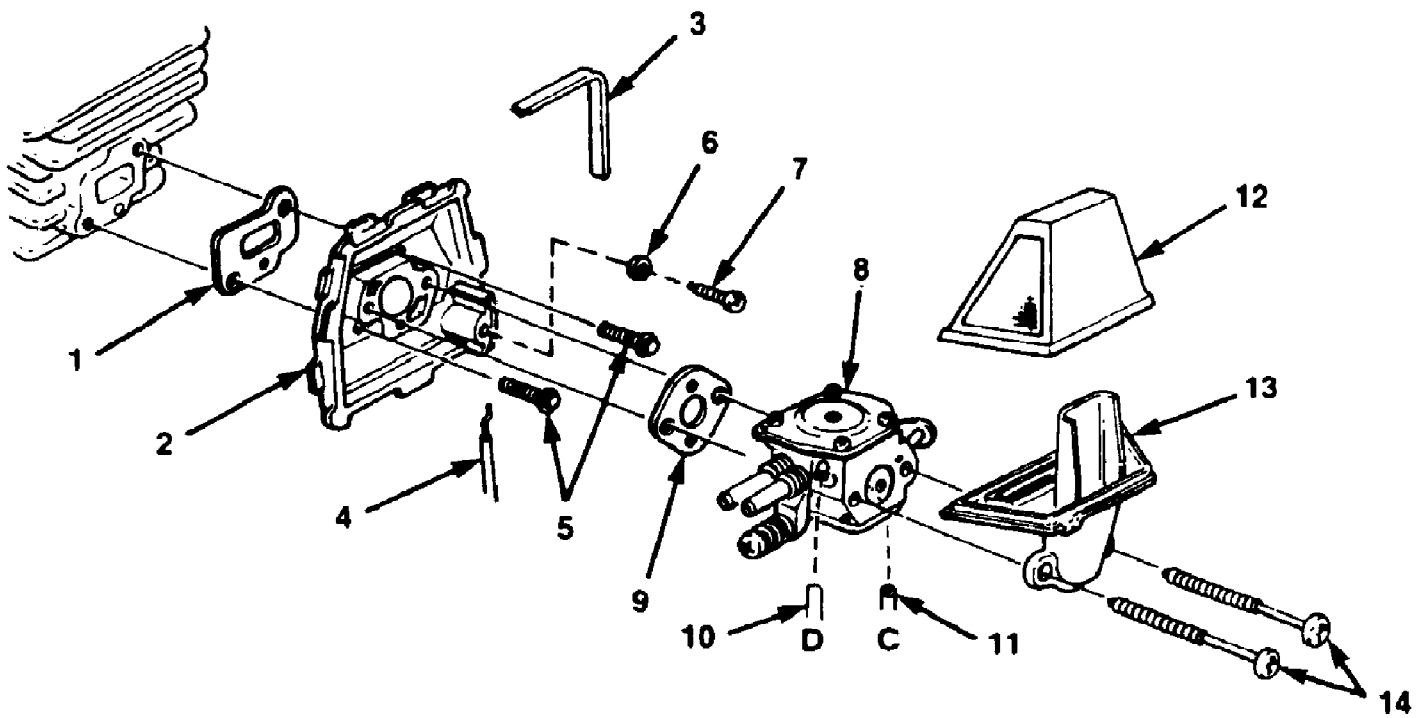

300 Chain Saw UT-10687
Carburetor & Air Filter

Page 6 of 17

Ref #	Part Number	Qty	S/P/F	Description
1	01727	1	S	GASKET- Carburetor spacer
2	A03305	1		SPACER- Carburetor
3	03141	1		FOAM- Adhesive
4	00997B	1		CABLE- Throttle
5	82248	2		SCREW- Carburetor spacer
6	84111	1		WASHER
7	82513	1	/P	SCREW (6-19 x 1/2")
8	A01731	1		CARBURETOR- Walbro (HDA-99)
	A02528	1		CARBURETOR- Zama (C3A-H15)
9	98339	1	S/P	GASKET
10	0143919	1	S	TUBING- Rubber
11	7031036	1	S	TUBING- Rubber
12	01719	1		ELEMENT-Air filter
13	01718	1		BODY- Air filter
14	82544	2		SCREW (8-16 x 2")