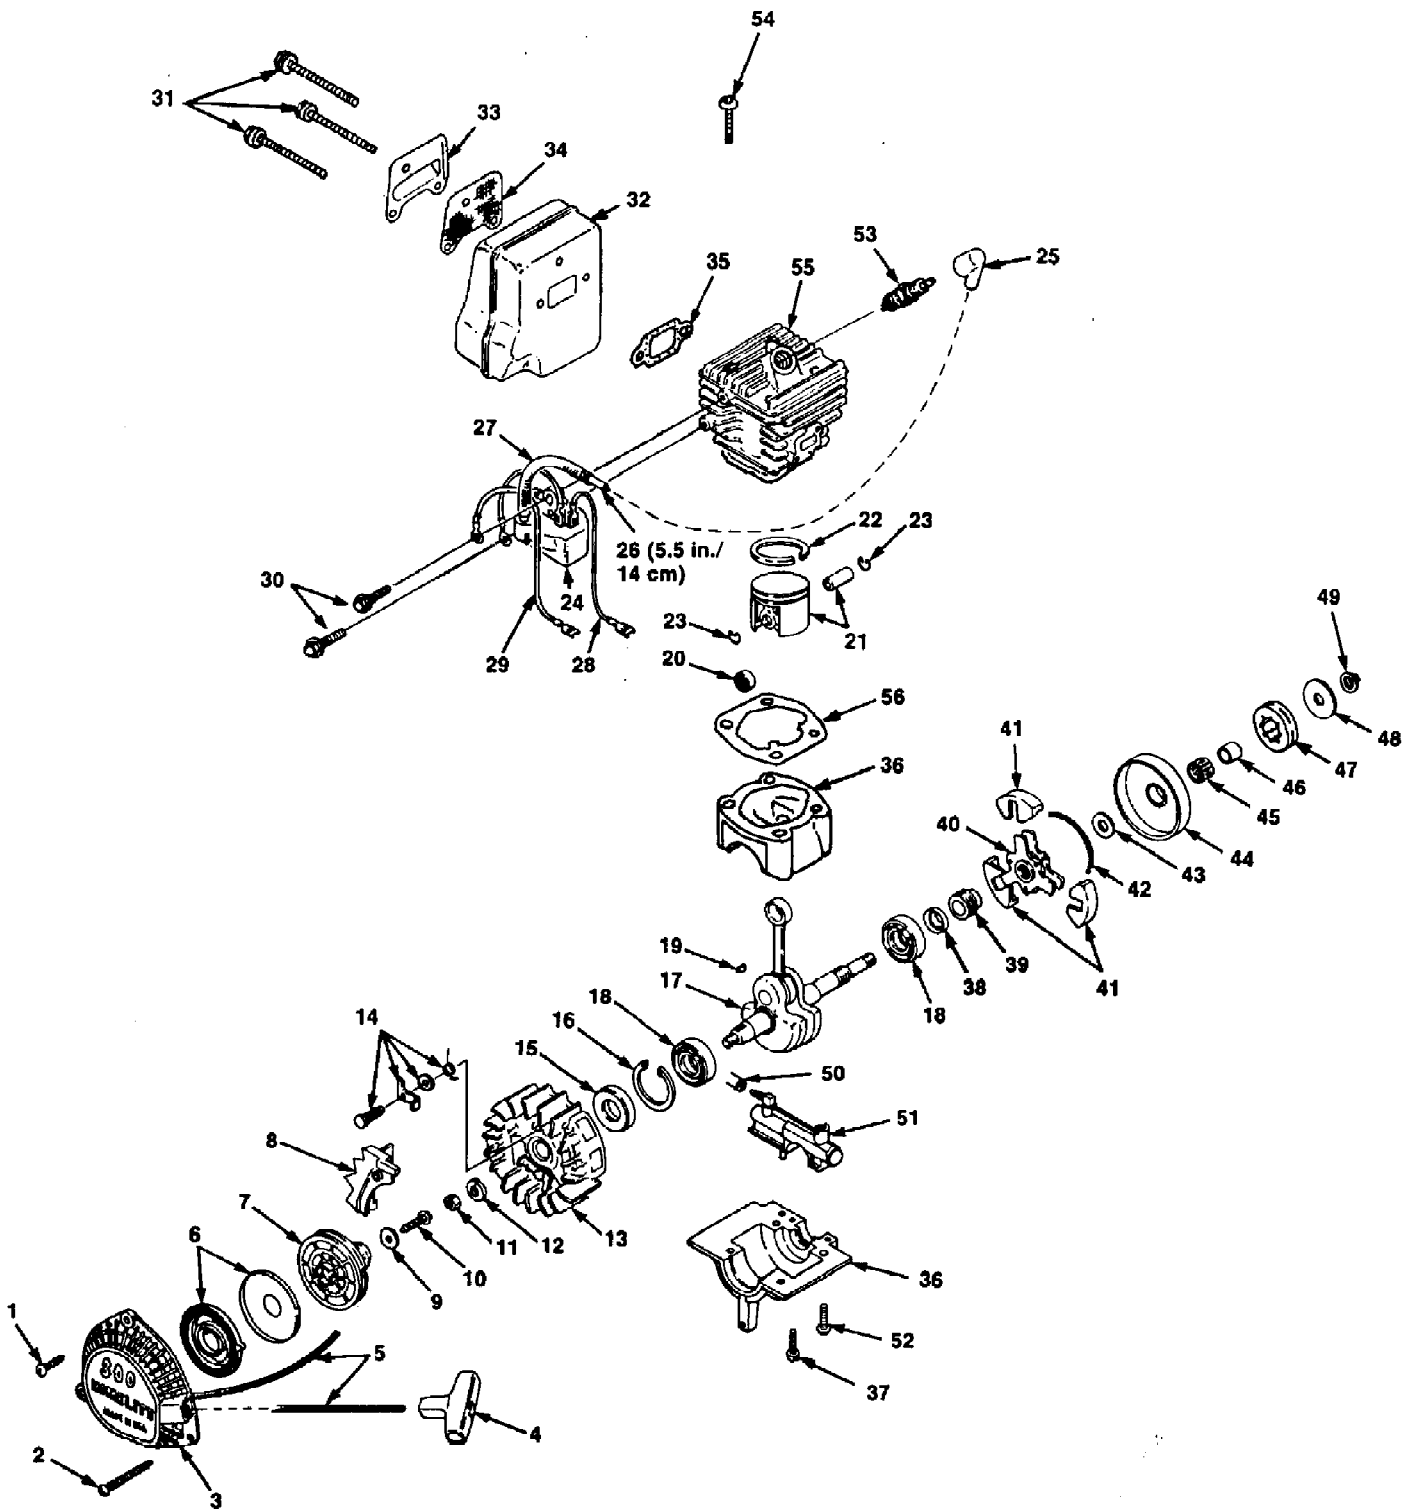

300 Chain Saw UT-10687
Engine Assembly

Page 8 of 17

Ref #	Part Number	Qty	S/P/F	Description
1	82546	2	S/P	SCREW- (8-16 x 1/2")
2	82566	1		SCREW- (8-16 x 2 1/4")
3	A02580A	1		STARTER HOUSING w/Decal
4	02264	1	S	GRIP-Starter
5	97899	1	S	ROPE
6	A97908	1	/P	SPRING & CONTAINER
7	97768A	1		PULLEY
8	017151	1		HOUSING- Starter side
9	94062	1	/P	WASHER- Retainer
10	93417	1	S	SCREW- Thd. forming (10-24 x 5/8")
11	81124A	1	/P	NUT-Jam
12	83102	1	/P	WASHER- Lock (3/8")
13	A00994A	1		ROTOR & STARTER PAWL ASSY.
14	A02774	1		STARTER PAWL
15	98197	1	S	SEAL- Shaft
16	289221	1	/P	RING- Retaining
17	A03303	1		CRANKSHAFT ASSY.
18	98797	2	/P	BEARING- Ball
19	75078	1		KEY- Woodruff
20	68512	1	S	BEARING- Roller
21	A03301	1		PISTON & PIN ASSY.
22	02263A	2	S	RING- Piston
23	64813	2	/P	RING- Retainer
24	A01546	1		MODULE- Ignition
25	A02597	1		BOOT- Spark plug
26	69326	1		LEAD- Hi Tension
27	95098	1		INSULATOR- Lead
28	A01822A	1		WIRE- Ignition
29	A01821A	1		WIRE- Ground
30	88052	2	/P	SCREW- (10-24 x 7/8")
31	88058	3	/P	SCREW- Sems (10-24)
32	A02555	1	S	BODY- Muffler
33	01734	1		COVER- Exhaust
34	01733	1		SCREEN- Spark arrestor
35	01729	1	S	GASKET- Muffler
36	A03302	1		CRANKCASE ASSY.
37	80891	4	/P	SCREWS- (12-24 x 7/8")
38	93858	1	S	SEAL- Crankshaft
39	00229	1		WORM- Left hand
40	A00769	1	/P	CLUTCH- Spider
41	98292	3	/P	SHOE- Clutch
42	98453	1	S	SPRING- Clutch
43	58833	1	/P	WASHER- Thrust (Inner)
44	A02990	1		SPLINE & DRUM
45	02999	1	S	BEARING- Needle
46	03039	1	S	RACE- Inner
47	03012	1		SPROCKET- (.325 x 8 tooth)
48	65027	1		WASHER
49	81255	1		NUT- Lock hex (3/8-24)
50	02548	1		LINE- Oil
51	A02802A	1	S	PUMP- Oil
52	82146	2	S	SCREW- Oil pump (8-32 x 5/8")
53	98217	1		PLUG- Spark (RCJ6Y)