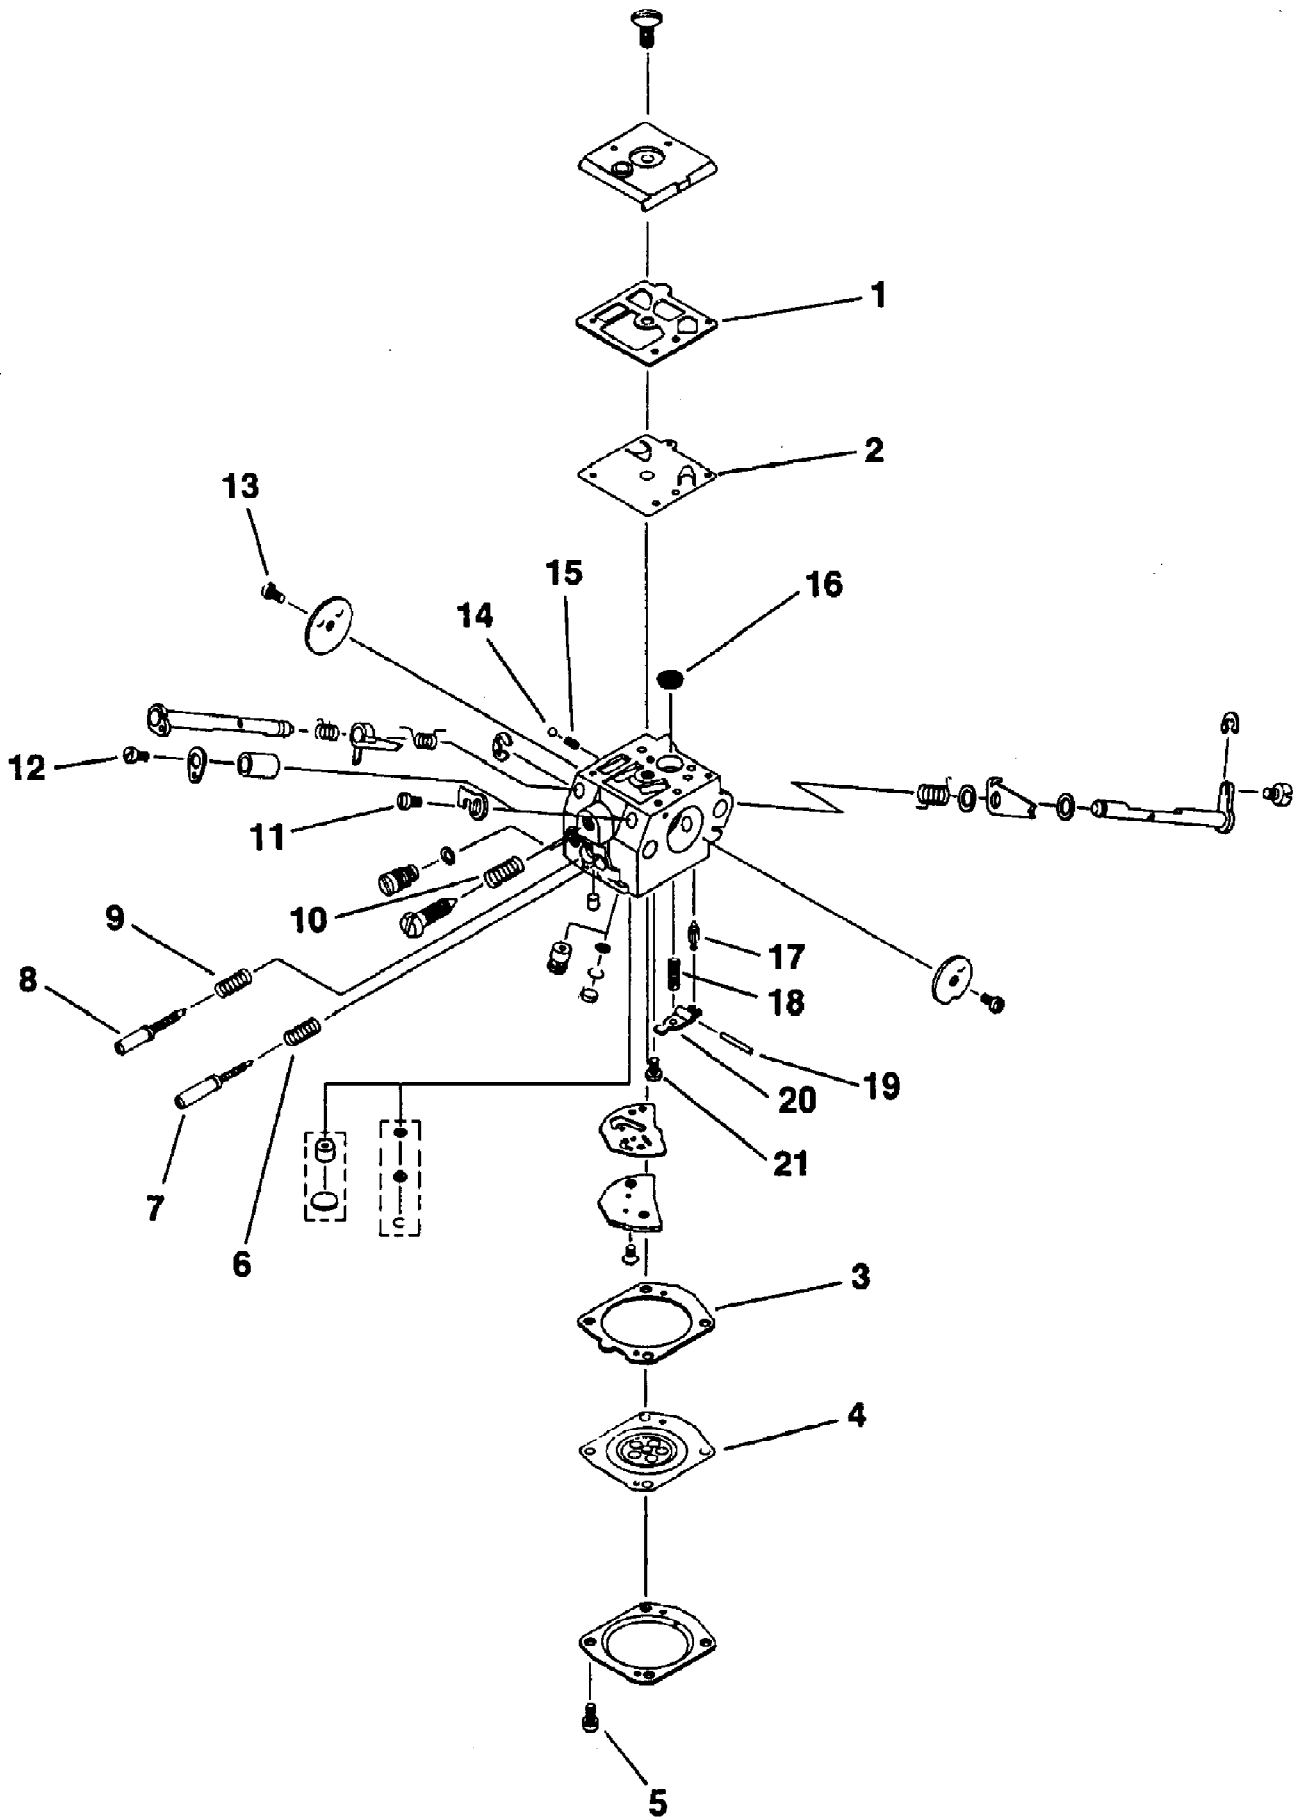

300 Chain Saw UT-10687
Walbro Carburetor

Page 15 of 17

Ref #	Part Number	Qty	S/P/F	Description
1	A03309	1		Repair Kit
	A03310	1		Gasket/Diaphragm Kit
2	A03309	1		Repair Kit
	A03310	1		Gasket/Diaphragm Kit
3	A03309	1		Repair Kit
	A03310	1		Gasket/Diaphragm Kit
4	A03309	1		Repair Kit
	A03310	1		Gasket/Diaphragm Kit
5	A03309	1		Repair Kit
6	A03309	1		Repair Kit
7	A03309	1		Repair Kit
8	A03309	1		Repair Kit
9	A03309	1		Repair Kit
10	A03309	1		Repair Kit
11	A03309	1		Repair Kit
12	A03309	1		Repair Kit
13	A03309	1		Repair Kit
14	A03309	1		Repair Kit
15	A03309	1		Repair Kit
16	A03309	1		Repair Kit
17	A03309	1		Repair Kit
18	A03309	1		Repair Kit
19	A03309	1		Repair Kit
20	A03309	1		Repair Kit
21	A03309	1		Repair Kit