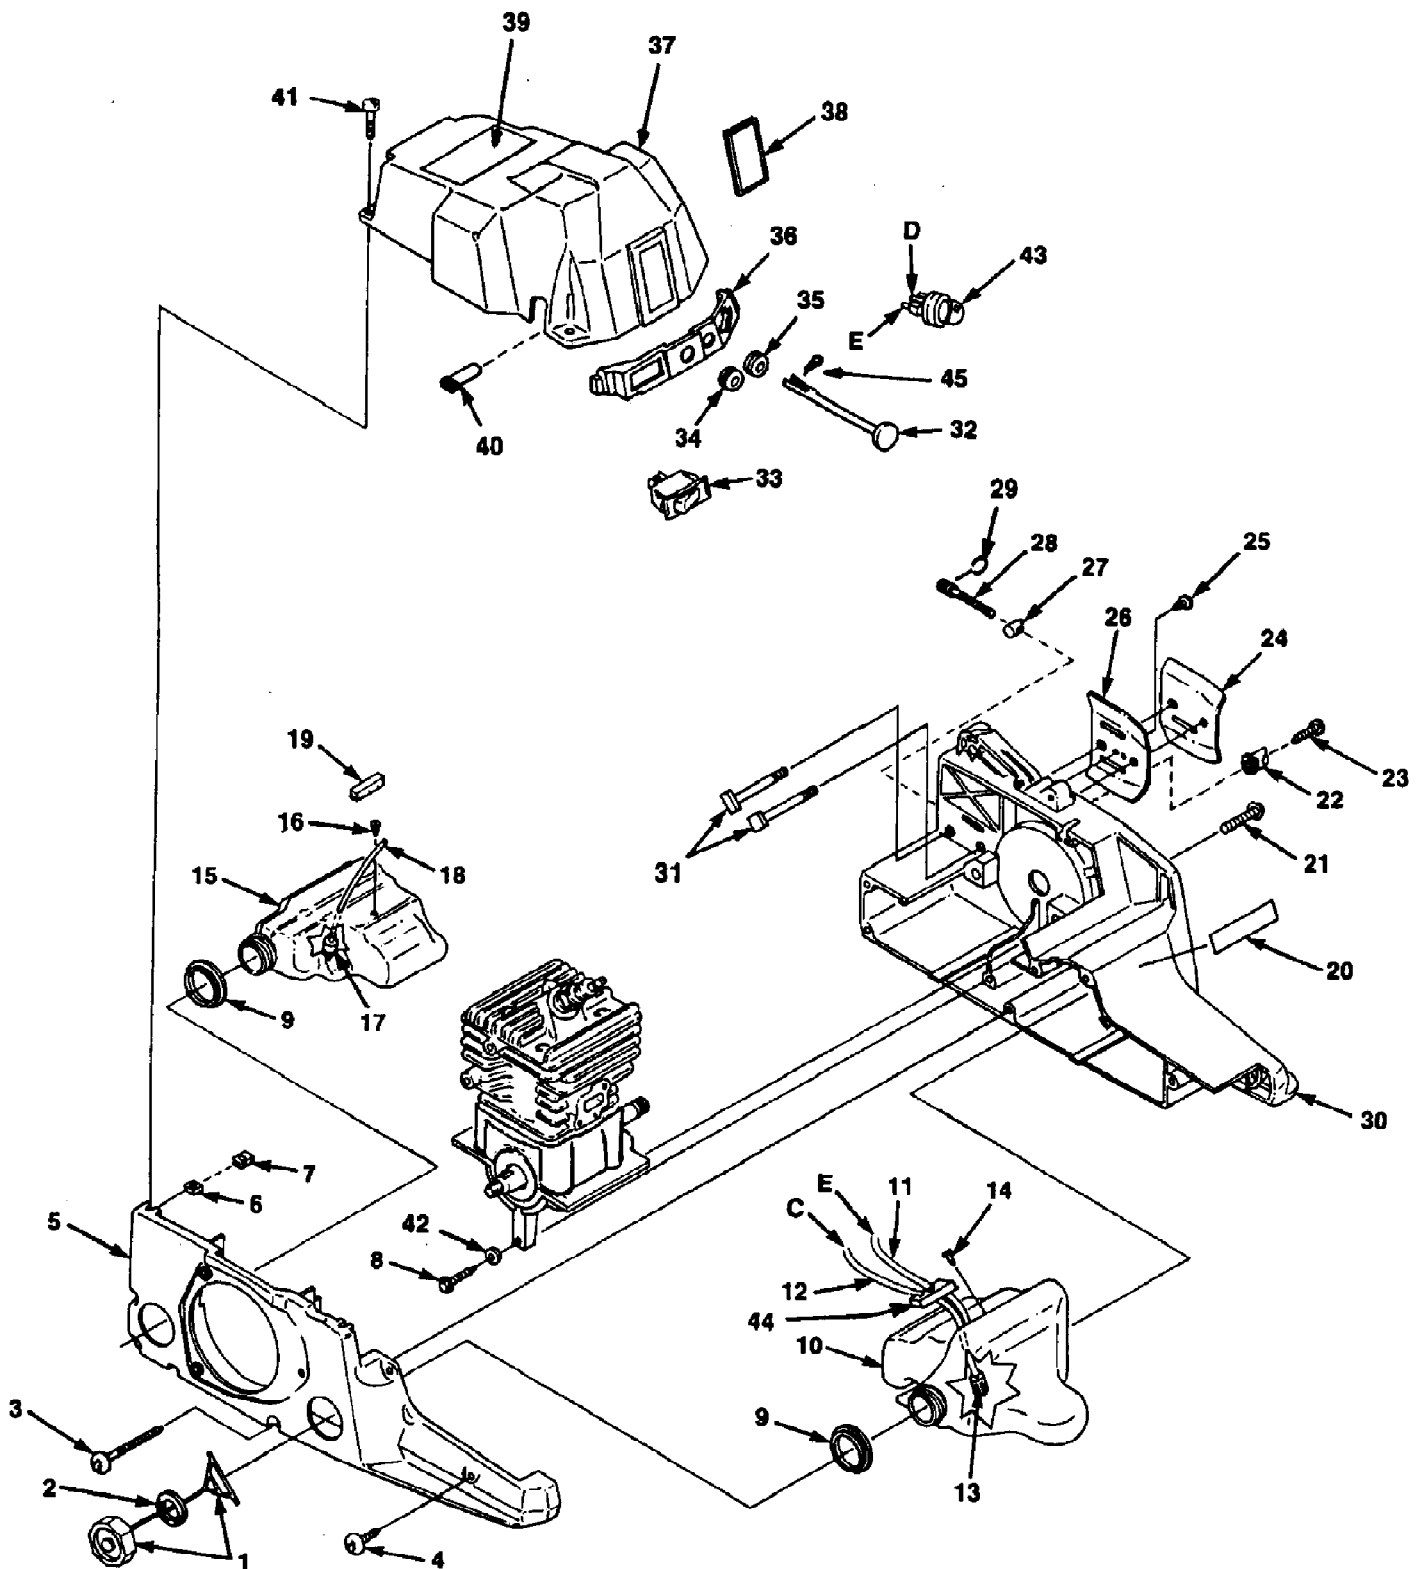

300 Chain Saw UT-10687
Housing & Tanks

Page 13 of 17

Ref #	Part Number	Qty	S/P/F	Description
1	A00904	2		CAP- Tank (w/retainer)
2	02762	2	S	GASKET
3	82545	3		SCREW (8-16 x 1 3/4")
4	82546	2	S/P	SCREW- (8-16 x 5/8")
5	017151	1		HOUSING- Starter side
6	70810	3	S	NUT- Square (10-24)
7	95337	3		NUT- Retainer
8	82558	1	/P	SCREW- Thd. forming (10-14 x 1 1/8")
9	00993	2		SEAL- Tank
10	A01811	1	S	TANK- Fuel
11	7031021	1	S	TUBING- Rubber
12	7031036	1	S	TUBING- Rubber
13	49422	1	S	FILTER- Fuel
14	69451	1	/P	VALVE- Check
15	A01810A	1		TANK- Oil
16	69451	1	/P	VALVE- Check
17	A68593	1		FILTER- Oil
18	7031029	1		TUBING- Rubber
19	02952	1		FILTER- Foam
20	01805	1	S	DECAL- Panel
21	80864	2	/P	SCREW (12-24 x 1")
22	95212	1	/P	STOP- Chain
23	82537	1	/P	SCREW (10-14 x 7/8")
24	01170	1	S	PLATE- Guide bar (outer)
25	82513	1	/P	SCREW (6-19 x 1/2")
26	98278	1		PLATE- Guide bar (inner)
27	651121	1	S	PIN-Adjusting
28	03139	1	S	SCREW- Adjusting
29	69599	1	/P	RING- Snap
30	A03720	1		HOUSING- Drive side
31	03132	2	/P	BOLT- Guide Bar
32	02262	1		ROD- Choke
33	01802	1	S	SWITCH
34	69889	1	/P	BOOT- Throttle cable
35	64862	1	/P	GROMMET- Choke
36	01169	1		PANEL- Control
37	A03304	1		COVER- Cylinder Assy.
38	01173A	1		SCREEN- Air inlet
39	02506	1		DECAL- Warning
40	01728	1		GROMMET- Carburetor
41	95792	3	/P	SCREW- (10-24 x .710)
42	83056	1		WASHER- Lock
43	01183	1	/P	BULB- Primer
44	02952	1		FILTER- Foam
45	86334	1	/P	PIN- Cotter