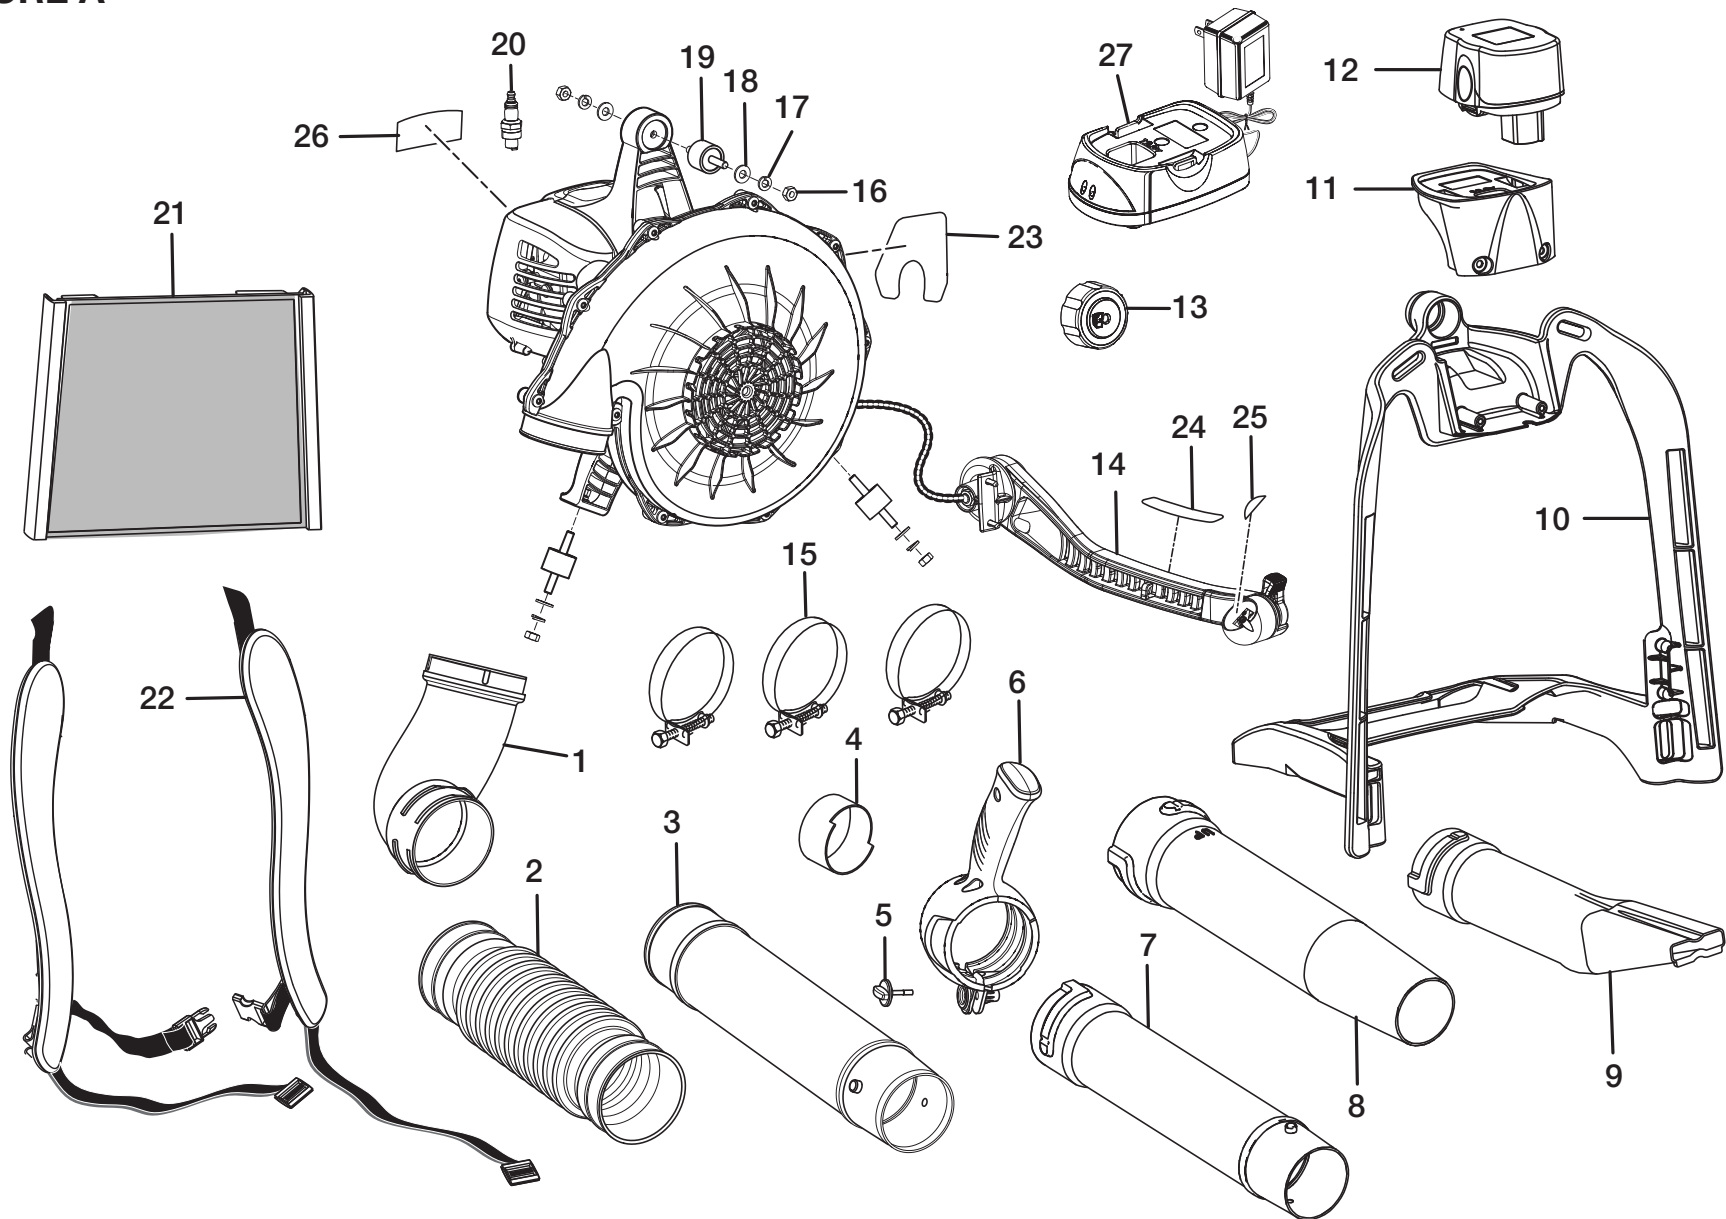

FIGURE A

RYOBI BACKPACK BLOWER – MODEL NO. RY09600 & RY09701

PARTS LIST (FIGURE A)

KEY NO.	PART NUMBER	DESCRIPTION	QTY	KEY NO.	PART NUMBER	DESCRIPTION	QTY
1	580819001	Elbow	1	16	678190002	Hex Nut (1/4-20).....	6
2	580693001	Bellows.....	1	17	678109001	Lock Washer	6
3	580692001	Upper Tube.....	1	18	678186002	Washer	6
4	518481001	Bushing	1	19	570546001	Vibration Isolators	3
5	590461001	Thumb Screw	1	20	870174001	Spark Plug (Champion RCJ6Y).....	1
6	309003001	Adjustable Handle Assembly (Inc. Key No. 5).....	1	21	901589001	Mesh Backing	1
7	570543001	Lower Tube.....	1	22	901588001	Harness Assembly	1
8	580537001	Nozzle	1	23	940734053	Starting Label.....	1
9	580613001	High Velocity Nozzle w/ Leaf Scraper	1	24	940654073	Warning Label	1
10	518826001	Frame	1	25	940663002	Touch Start Label	1
11	518646001	Battery Receiver.....	1	26	940705025	Logo Label	1
12	250226002	12V Battery.....	1	27	140295003	Charger.....	1
13	300758006	Fuel Cap Assembly	1		987000430	Operator's Manual (960393001)	
14	310694001	Throttle Arm Assembly.....	1		11-06-08		
15	308645001	Tube Clamp	3		(REV:00)