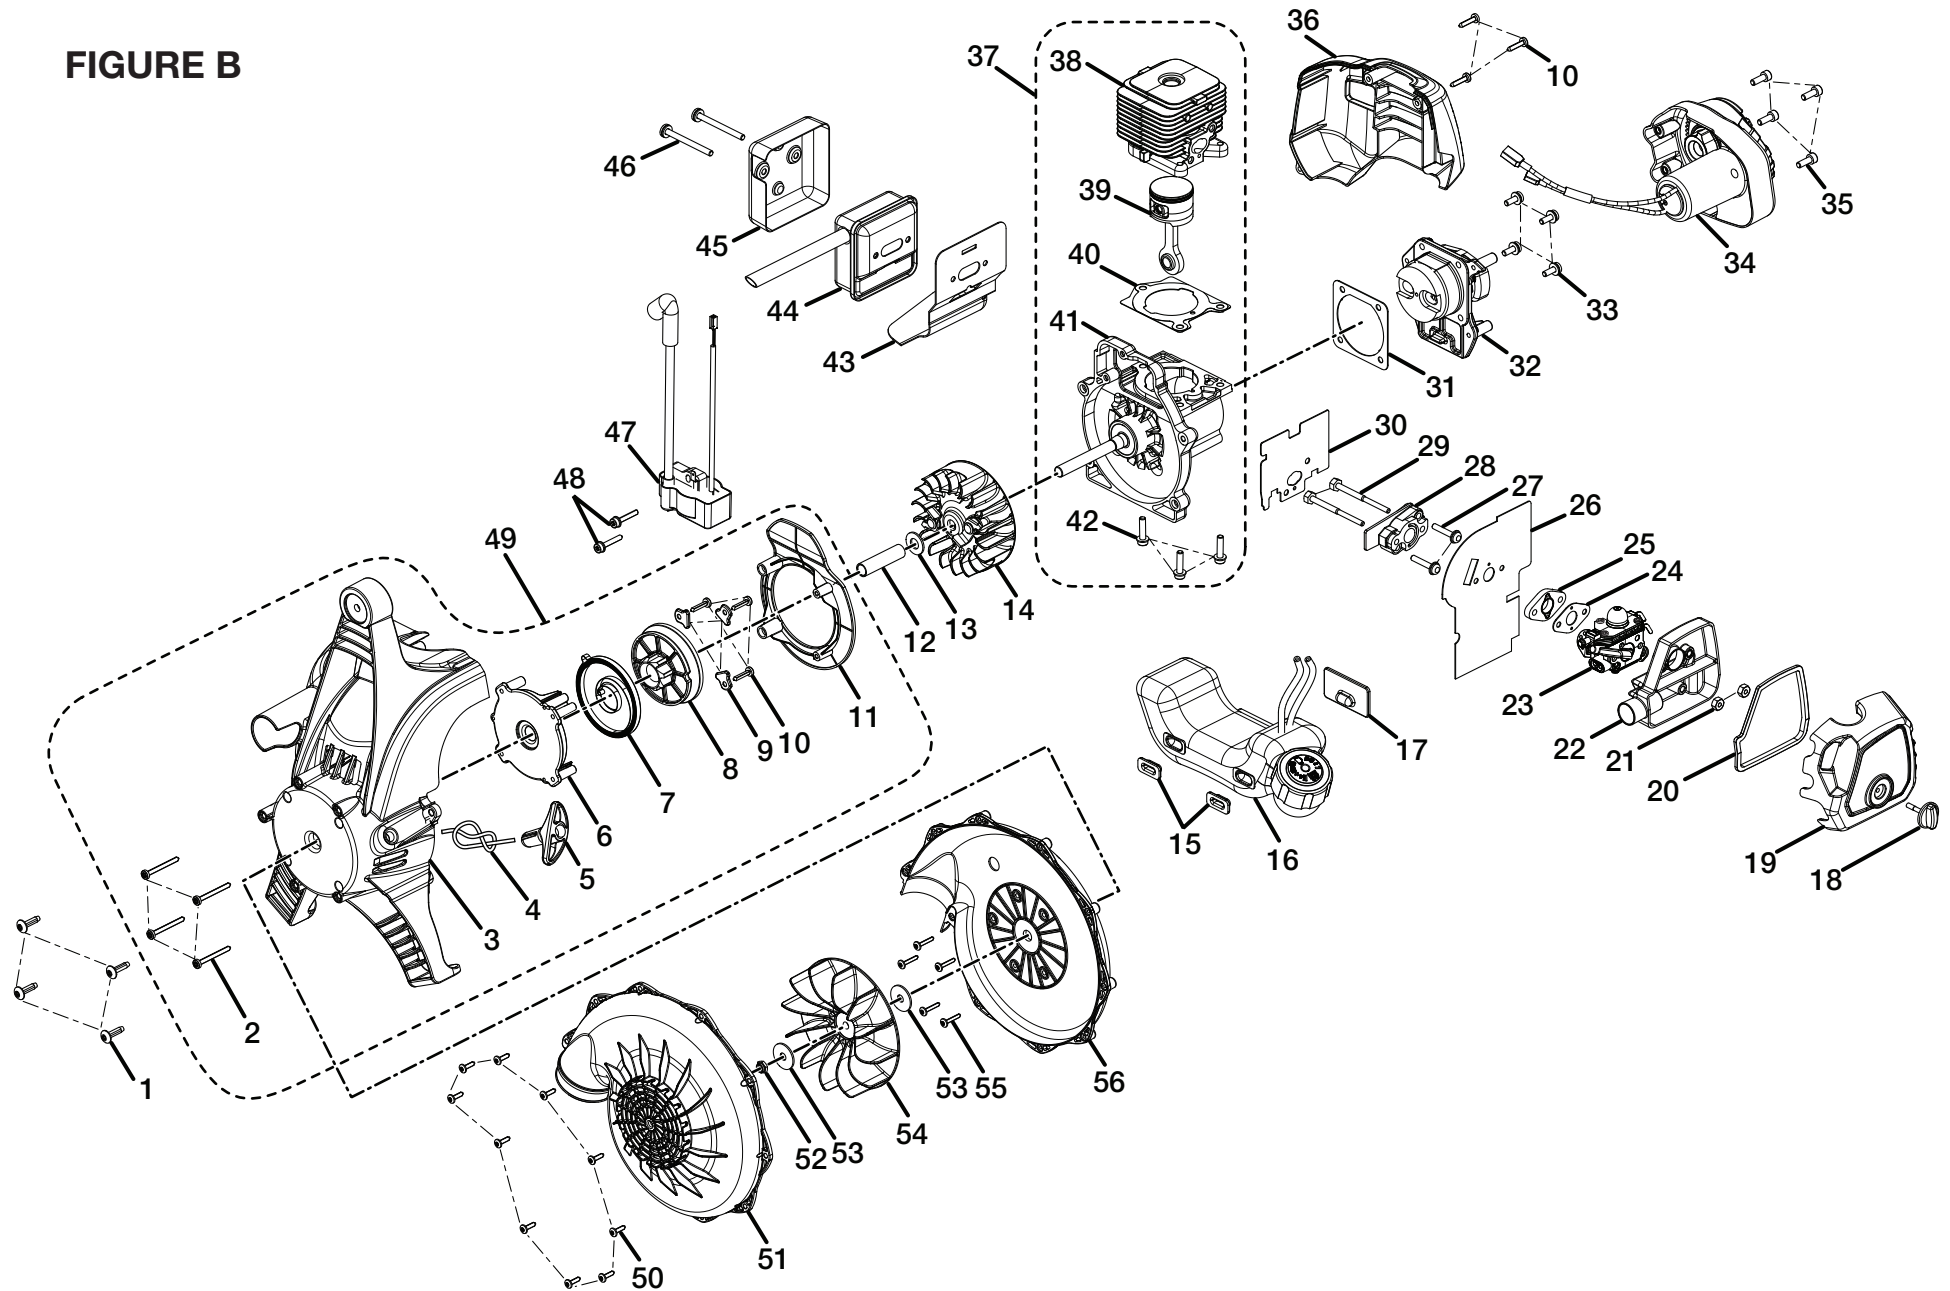

FIGURE B

RYOBI BACKPACK BLOWER – MODEL NO. RY09600 & RY09701

PARTS LIST (FIGURE B)

KEY NO.	PART NUMBER	DESCRIPTION	QTY	KEY NO.	PART NUMBER	DESCRIPTION	QTY
1	660630002	Screw (10-24 x 3/4 in.).....	4	29	660346002	Screw (10 x 2-1/2 in.).....	2
2	661508001	Screw (M4 x 38 mm).....	4	30	901657001	Heat Dam Gasket	1
3	308317001	Low Housing Assembly	1	31	900954001	Crankcase Gasket	1
4	900849002	Starter Rope	1	32	310570001	Crankcase Cover Assembly	1
5	518502003	Starter Grip	1	33	660638004	Pan Head Screw (10-24 x 3/4 in.).....	4
6	518134001	Starter Retaining	1	34	310568001	Electrical Start Assembly	1
7	638033001	Spring and Container.....	1	35	660527001	Screw (M5 x 14 mm).....	4
8	518501001	Pulley	1	36	518883001	Rear Housing	1
9	638389001	Pulley Retainer	3	37	309960006	Short Block Assembly (Inc. Key Nos. 38-42).....	1
10	660466001	Screw (M4 x 18 mm).....	6	38	640069002	Cylinder.....	1
11	518854001	Baffle Plate.....	1	39	308023005	Piston w/ Rod Assembly.....	1
12	638091007	Spacer	1	40	900953001	Cylinder Gasket	1
13	650017001	Washer	1	41	308807003	Crankcase Assembly	1
14	308433008	Rotor Assembly	1	42	660342002	Screw (M5 x 0.8-20 mm)	3
15	570256001	Bumper	2	43	901452009	Muffler Gasket	1
16	308675017	Fuel Tank and Cap Assembly	1	44	308914003	Muffler Assembly	1
17	570549001	Bumper	1	45	638442006	Heat Shield	1
18	590461001	Carburetor Knob	1	46	660638003	Screw (10-24 x 2-1/8 in.)	2
19	518885001	Air Box Cover.....	1	47	310563001	Ignition	1
20	518886001	Air Box Gasket.....	1	48	660660001	Screw (M4 x 25 mm).....	2
21	678027001	Lock Nut (10-24)	2	49	308889005	Low Housing w/ Starter Assembly (Inc. Key Nos. 2-11)	1
22	518884001	Air Filter Base.....	1	50	660629001	Screw (10-14 x 3/4 in.).....	10
23	308054012	Carburetor Assembly	1	51	518575004	Bottom Volute	1
24	900994004	Carburetor Gasket	1	52	660730001	Nut	1
25	590456003	Gasket.....	1	53	650016001	Flat Washer.....	2
26	900740003	Carburetor Gasket	1	54	518644001	Fan.....	1
27	660662001	Screw (10-24 x 1 in. Pan Hd.).....	2	55	660674002	Screw (10-14 x 27 mm).....	5
28	518070001	Heat Dam.....	1	56	518574003	Top Volute	1