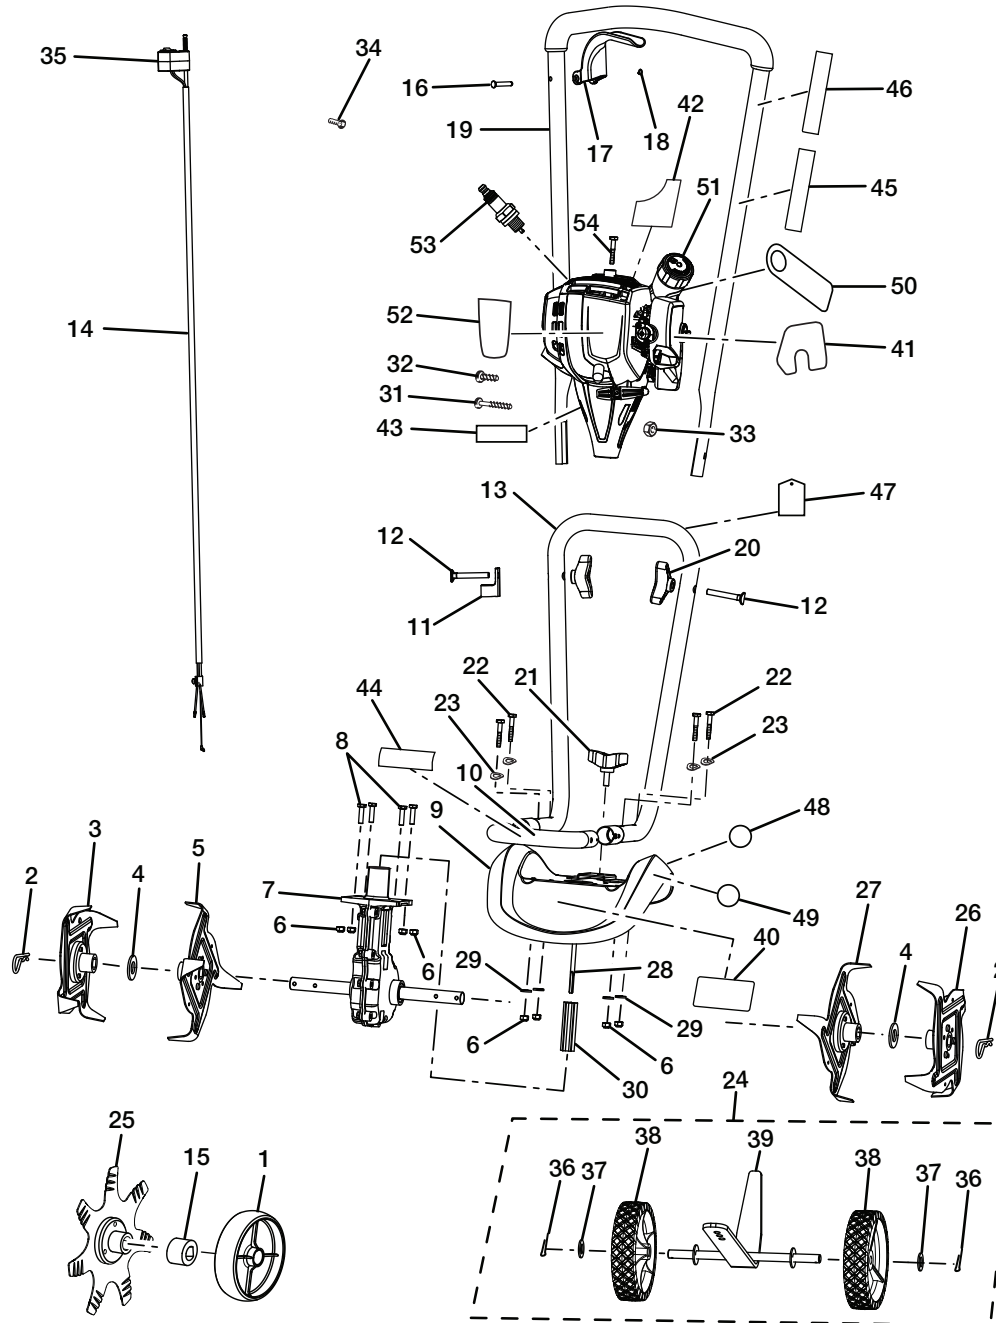

RYOBI 4-CYCLE CULTIVATOR - MODEL NO. RY64400

FIGURE A

RYOBI 4-CYCLE CULTIVATOR – MODEL NO. RY64400

PARTS LIST (FIGURE A)

KEY NO.	PART NUMBER	DESCRIPTION	QTY	KEY NO.	PART NUMBER	DESCRIPTION	QTY
1	519805001	Edger Wheel.....	1	32	660634001	Screw (8-16 x 3/8 in., T.F.).....	1
2	638001004	Clevis Pin	2	33	678029002	Hex Nut (M6).....	1
3	308693004	Tine D, Outer Left.....	1	34	660669001	Screw (8-16 x 1/2 in., T.F.).....	1
4	900755001	Felt Washer	2	35	760679001	Switch.....	1
5	308693003	Tine C, Inner Left.....	1	36	638635001	Cotter Pin.....	2
6	678132001	Lock Nut (1/4-20).....	8	37	638017002	Washer	2
7	220101002	Gear Box.....	1	38	308236002	Wheel Assembly (6 in. Dia.).....	2
8	660643002	Bolt (1/4-20 x 1 in.).....	4	39	310260001	Frame Assembly	1
9	310261002	Tine Shield Assembly.....	1	40	941485003	Ryobi Logo Label.....	1
10	310263002	Front Handle	1	41	941485005	Quick Start Label	1
11	519807001	Clip.....	1	42	940680023	Hot Surface Label	1
12	661527001	Bolt (M8 x 60 mm).....	2	43	940974010	Combustion Warning Label	1
13	638717002	Lower Handle.....	1	44	940654115	Front Handle Label.....	1
14	308330002	Throttle Cable Assembly (Incl. Key No. 55).....	1	45	940654082	Cultivator Warning Label.....	1
15	638163002	Spacer.....	1	46	941484001	Cultivator Icon Warning Label.....	1
16	638132001	Pin.....	1	47	941485007	Hang Tag (French/Spanish).....	1
17	518256003	Trigger	1	48	950119010	Foot Warning Label.....	1
18	678135001	Retaining Ring.....	1	49	940657037	Hand Warning Label	1
19	308629003	Upper Handle Assembly	1	50	940971028	Oil Warning Hang Tag	1
20	310262003	Knob (M8).....	2	51	310586001	Fuel Cap.....	1
21	310262001	Knob (M8 x 25 mm).....	1	52	941485004	Logo Label (4-Cycle).....	1
22	660643001	Bolt (1/4-20 x 1-1/2 in.).....	4	53	870217001	* Spark Plug (Champion RZ7C).....	1
23	690696001	Curved, Washer	4	54	660510005	Screw (M5 x 20 mm)	1
24	308213005	Wheel/Drag Stake Assembly (Incl. Key No. 36-39)	1	Not Shown:			
25	310594001	Edging Tine	1	55	901454002	Filter	1
26	308693001	Tine A, Outer Right.....	1	56	310266001	Airbox Cover	1
27	308693002	Tine B, Inner Right	1	57	987000519	Operator's Manual (960206001).....	1
28	620888002	Drive Shaft	1		6-10-09		
29	678013001	Washer	4		(REV:00)		
30	518132007	Liner	1				
31	660697002	Screw (M6 x 20 mm)	1				

* STANDARD HARDWARE ITEM – MAY BE PURCHASED LOCALLY