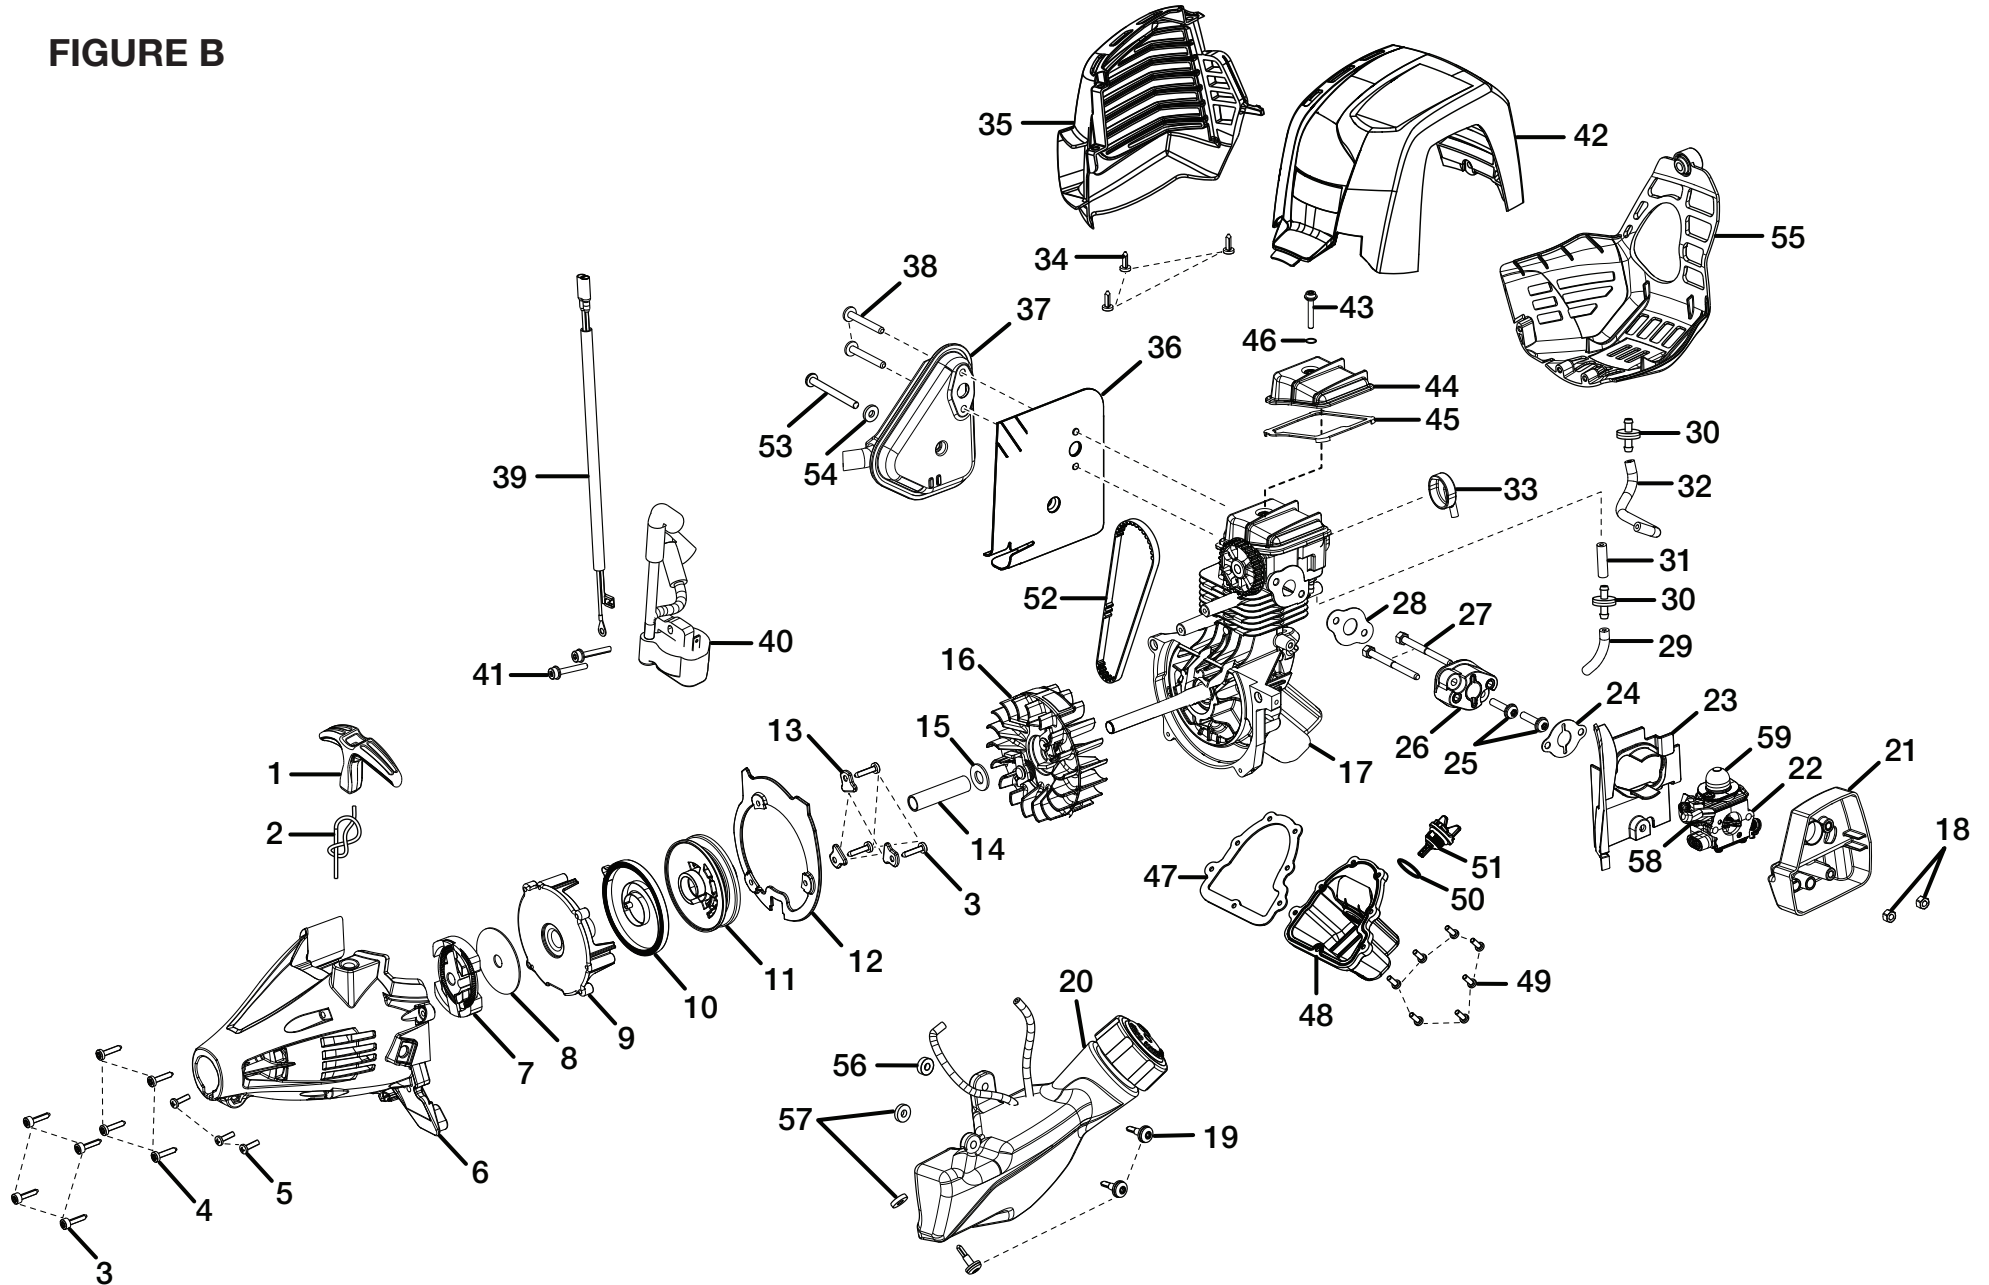

FIGURE B

RYOBI 4-CYCLE CULTIVATOR - MODEL NO. RY64400

PARTS LIST (FIGURE B)

KEY NO.	PART NUMBER	DESCRIPTION	QTY	KEY NO.	PART NUMBER	DESCRIPTION	QTY
1	511731004	Starter Grip.....	1	31	570710003	Breather Hose	1
2	900849002	Starter Rope.....	1	32	570710005	Breather Hose	1
3	660466001	Screw (M4 x 18 mm)	7	33	570401001	Breather Fitting.....	1
4	660970001	Screw (M4 x 16 mm)	4	34	660466002	Screw (M4 x 12 mm)	3
5	660619001	Screw (#6 x 1/2 in. T.F.)	3	35	519804001	Muffler Housing	1
6	310304001	Starter Housing Assembly	1	36	901702002	Muffler Gasket.....	1
7	300960002	Clutch Assembly	1	37	309324001	Muffler Assembly.....	1
8	638090001	Washer	1	38	661143001	Muffler Bolt (M5 x 42 mm).....	2
9	518994001	Starter Baffle	1	39	308863022	Electrical Lead Wire Assembly.....	1
10	638033001	Spring & Container.....	1	40	309263002	Ignition Module	1
11	518501001	Pulley.....	1	41	660968001	Screw (M4 x 19 mm)	2
12	518996001	Air Dam	1	42	518142002	Top Housing	1
13	638389001	Pulley Retainer	3	43	660780002	Screw (M4 x 27 mm total, 14 mm threaded).....	1
14	638284002	Spacer Tube	1	44	638692001	Cam Cover	1
15	650017001	Washer	1	45	901705001	Gasket.....	1
16	309011001	Flywheel Assembly.....	1	46	570400002	O-Ring.....	1
17	309921003	Short Block Assembly (Incl. Key Nos. 43-52)	1	47	570709002	Gasket.....	1
18	678180002	Nut (M5).....	2	48	518924002	Oil Pan.....	1
19	660970008	Screw (M4)	3	49	660925003	Screw (M4 x 12 mm)	7
20	310590001	Fuel Tank & Cap Assembly	1	50	570400001	O-Ring.....	1
21	519792002	Air Box Base	1	51	518629002	Oil Cap/Dipstick	1
22	309368001	Carburetor Assembly	1	52	901656002	Timing Belt	1
23	518692004	Air Baffle.....	1	53	660347001	Muffler Bolt (M5 x 50 mm).....	1
24	900809003	Carburetor Gasket.....	1	54	638576002	Washer	1
25	660629003	Screw (M5 x 23 mm)	2	55	518548001	CE Cover (Bottom Cover).....	1
26	518143001	Heat Dam	1	56	901189001	Washer (Plastic).....	1
27	661509001	Bolt.....	2	57	638576001	Washer	2
28	901657002	Heat Dam Gasket.....	1	58	521523001	Choke Lever	1
29	570710002	Breather Hose	1	59	561635001	Primer Bulb	1
30	308826002	Check Valve.....	2