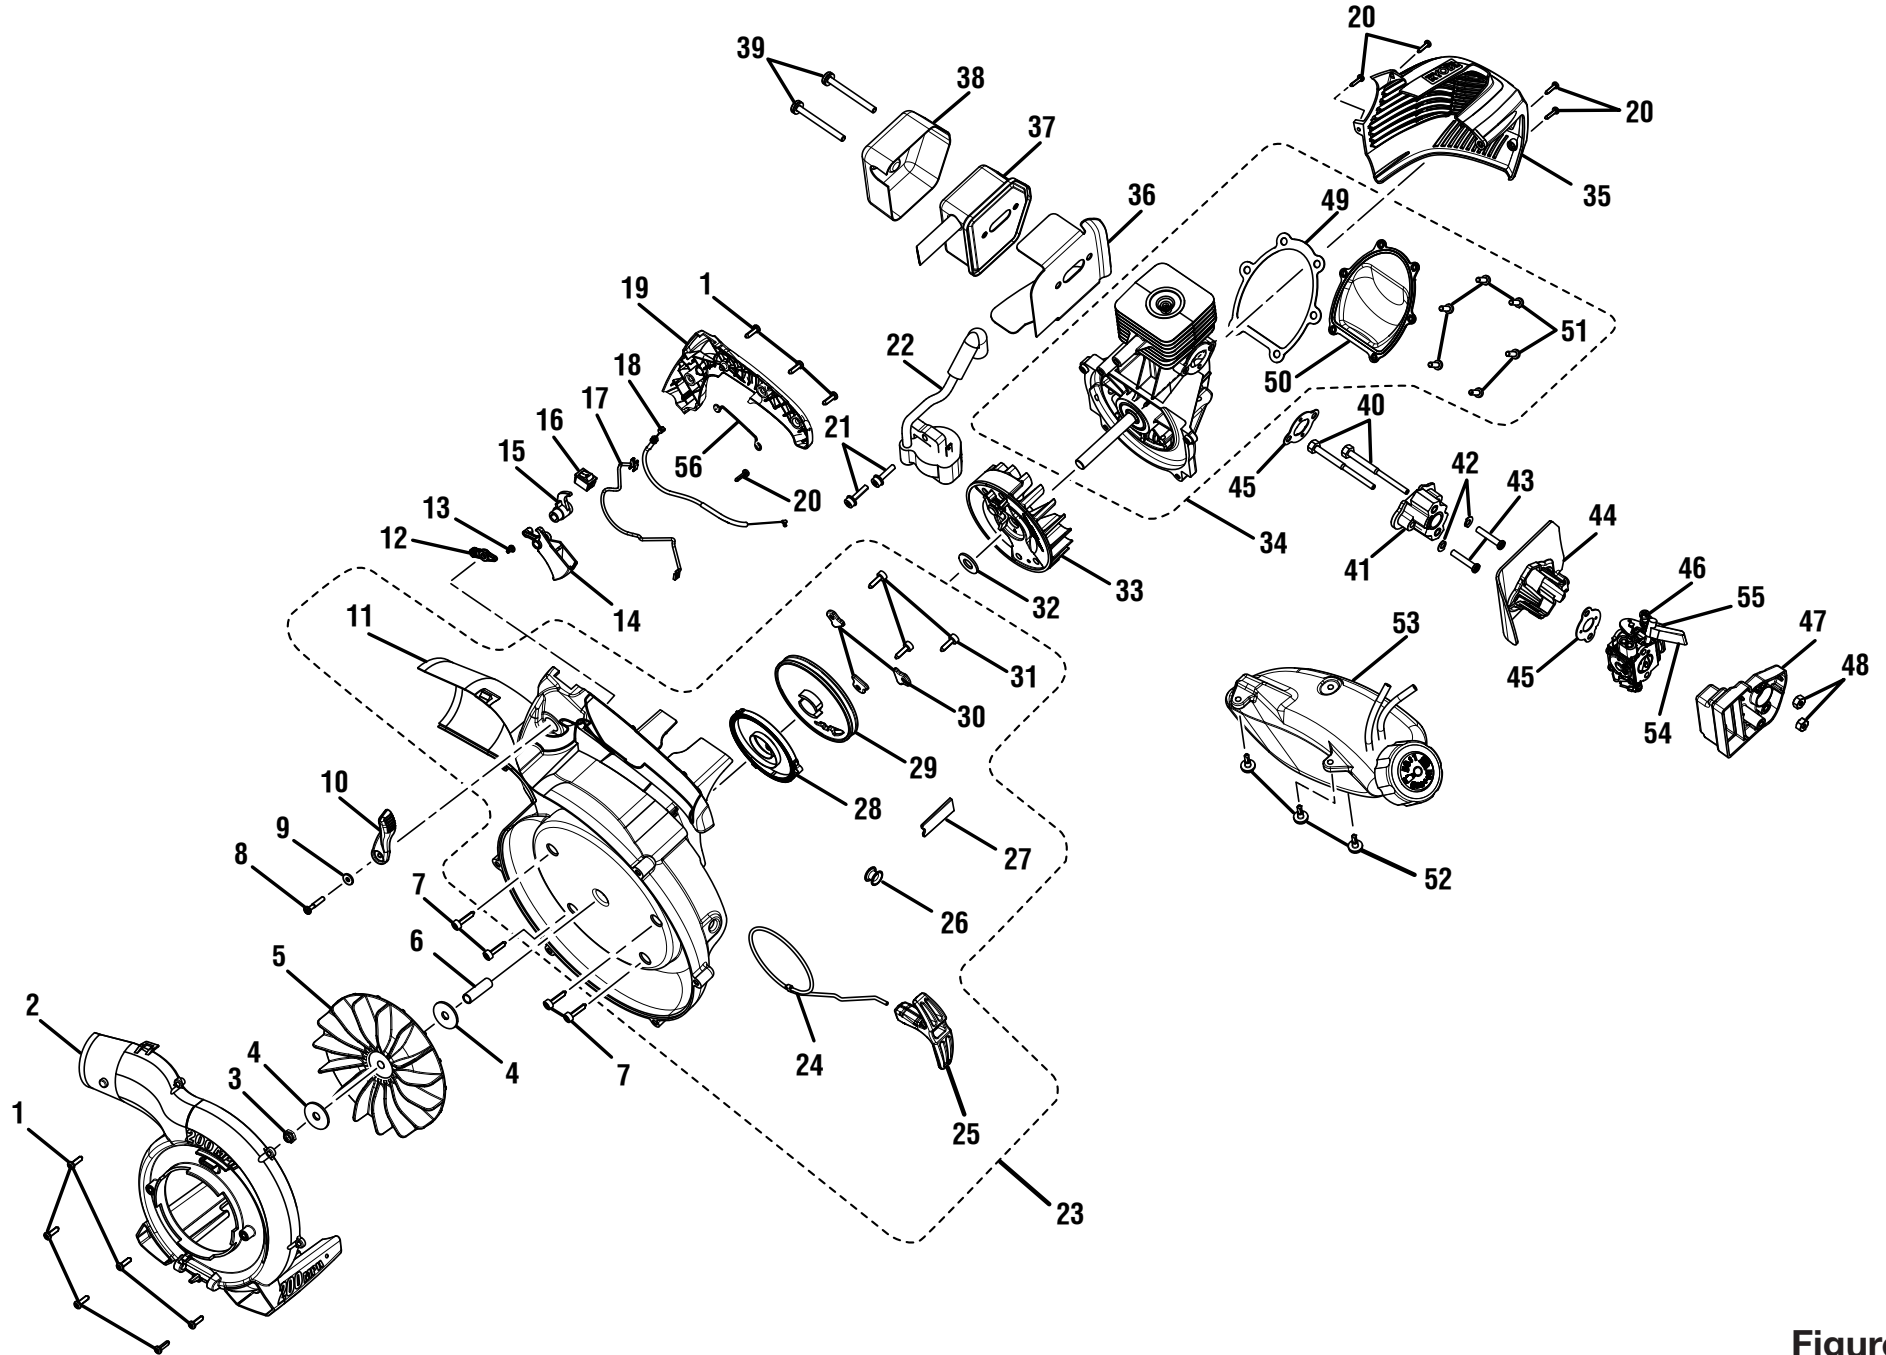

RYOBI BLOWER/VACUUM - MODEL NUMBERS RY09550 / RY09951

Figure B

RYOBI BLOWER/VACUUM – MODEL NUMBERS RY09550 / RY09951

The model number will be found on a plate attached to the starter housing. Always mention the model number in all correspondence regarding your **BLOWER/VACUUM** or when ordering repair parts.

PARTS LIST (FIGURE B)

KEY NO.	PART NUMBER	DESCRIPTION	QTY	KEY NO.	PART NUMBER	DESCRIPTION	QTY
1	660629002	Screw (10-14 x 3/4 in.).....	9	29	521316001	Starter Pulley	1
2	521313001	Outer Volute	1	30	638389001	Pulley Retainer.....	3
3	660730001	Lock Nut (3/8 in.)	1	31	660967001	Screw (M4 x 14 mm, T.F.)	3
4	650016001	Washer	2	32	650017001	Washer.....	1
5	521308001	Fan	1	33	308674001	Rotor and Pawl Assembly	1
6	638091008	Spacer	1	34	309963001	Short Block Assembly	1
7	660970001	Screw (M4 x 17 mm, T.F.)	4	35	308461001	Engine Cover	1
8	660666001	Screw (8-14 x 1 in., T.F.).....	1	36	901362002	Muffler Gasket	1
9	678125001	Washer.....	1	37	309327001	Muffler Assembly	1
10	518160001	Cruise Lever.....	1	38	638442009	Muffler Heat Shield	1
11	308981013	Lower Housing	1	39	660638003	Screw (10-24 x 2-1/8 in.).....	2
12	518603001	Throttle Lever.....	1	40	660927004	Screw (10-24 x 2.5 in.).....	2
13	661141001	Screw (M3.5 x 7.5 mm).....	1	41	518920001	Heat Dam.....	1
14	521503001	Throttle Trigger	1	42	638659002	Washer.....	2
15	518602001	Trigger Lock.....	1	43	660927003	Screw (M5 x 25 mm).....	2
16	760338004	Momentary Contact Switch.....	1	44	521505001	Baffle.....	1
17	290157002	Wire Assembly.....	1	45	901552002	Heat Dam Gasket	2
18	270031002	Throttle Cable	1	46	308054013	Carburetor	1
19	521501001	Handle Cover	1	47	521309001	Air Box Base.....	1
20	660466001	Screw (M4 x 18 mm).....	5	48	678027001	Hex Nut (10-24)	2
21	660968001	Screw (M4 x 19 mm, T.F.)	2	49	901550001	Crankcase Cover Gasket.....	1
22	850108006	Ignition Module.....	1	50	638337001	Crankcase Cover	1
23	308563001	Lower Housing w/Starter.....	1	51	660925003	Screw (M4 x 12 mm).....	6
24	900849012	Starter Rope (42 in.).....	1	52	660970002	Screw (M4 x 16 mm).....	3
25	511731001	Starter Grip.....	1	53	310752001	Fuel Tank Assembly w/Cap	1
26	638088004	Eyelet.....	1	54	518824001	Choke Lever	1
27	521535001	Shield.....	1	55	561635001	Primer Bulb.....	1
28	638033001	Spring & Container	1	56	290469001	Ground Wire Kit	1

* STANDARD HARDWARE ITEM – MAY BE PURCHASED LOCALLY