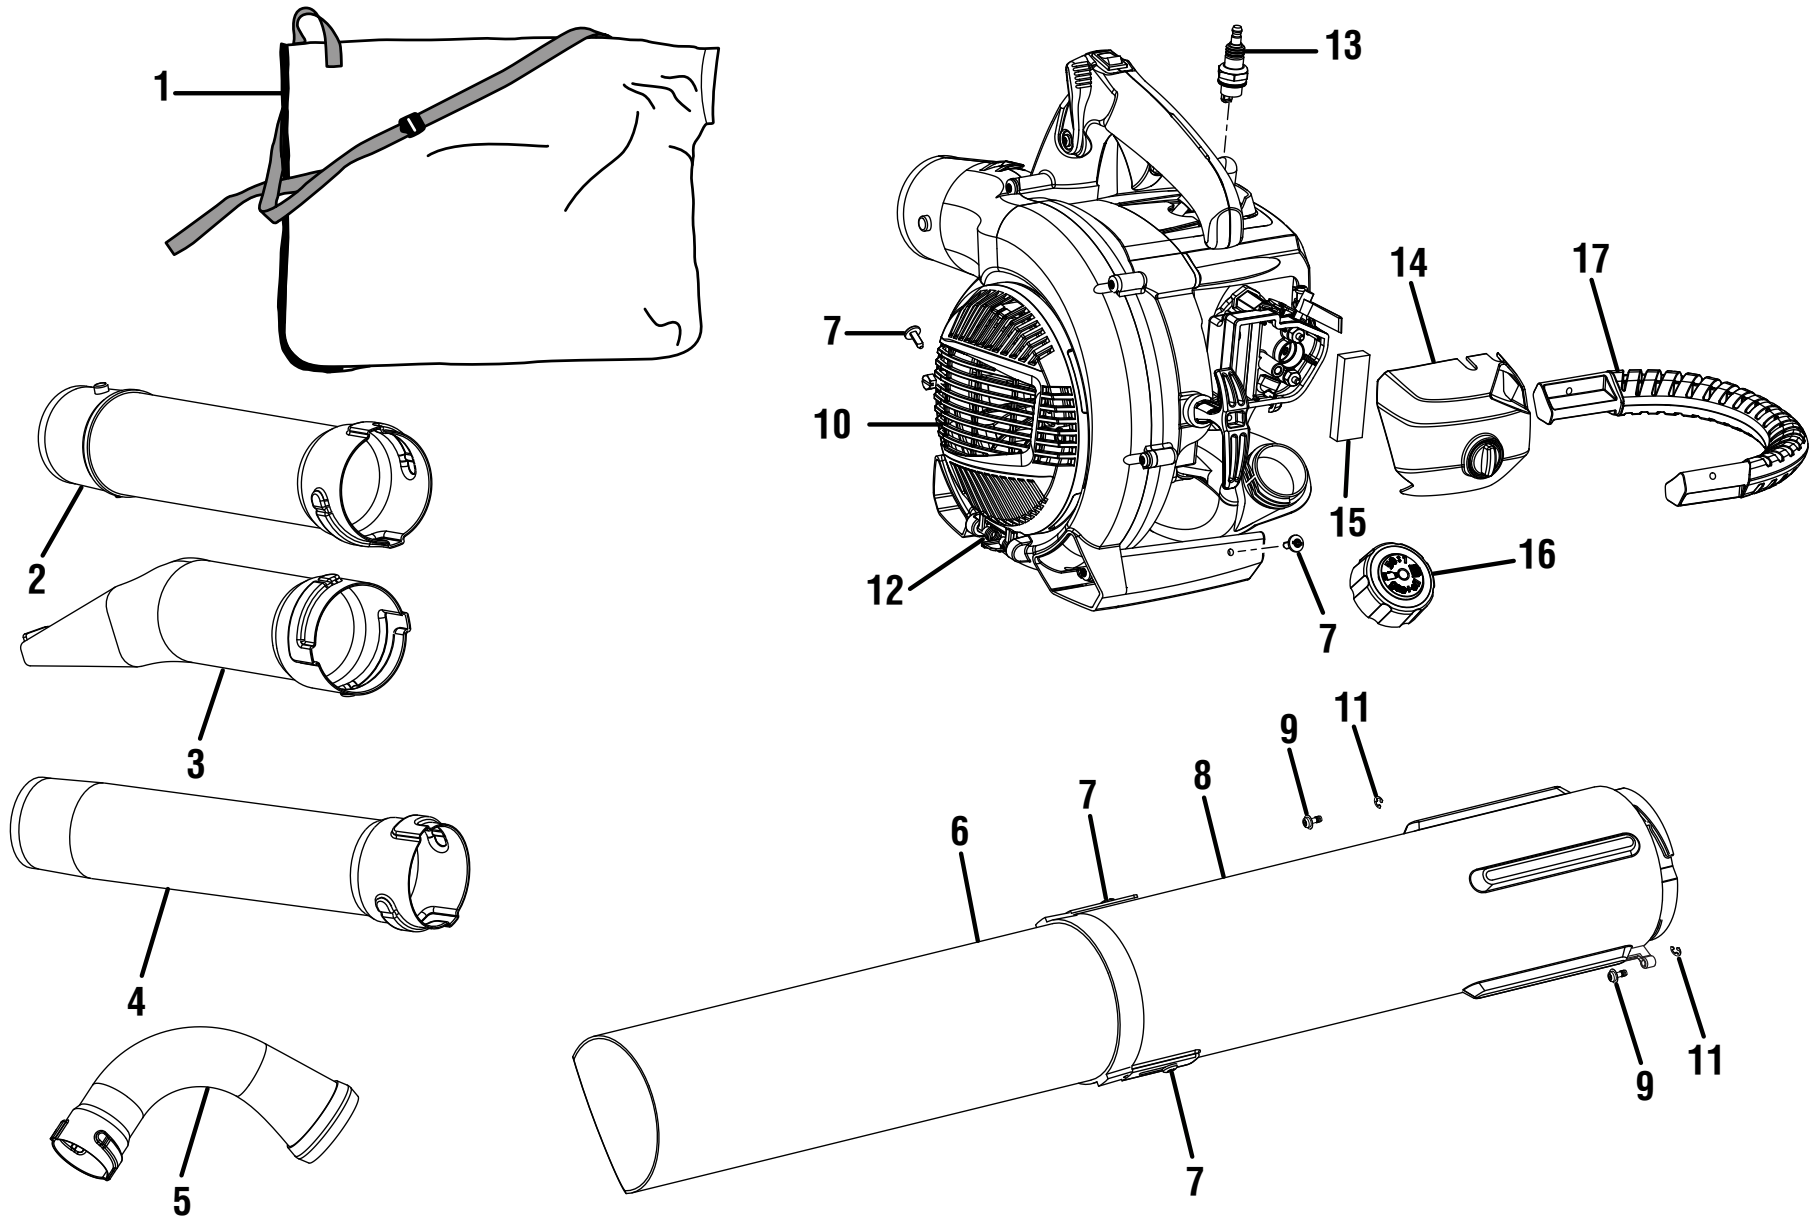

For Parts Call 606-678-9623 or 606-561-4983

RYOBI
BLOWER/VACUUM
MODEL NUMBERS RY09550 / RY09951
REPAIR SHEET

Figure A

RYOBI BLOWER/VACUUM – MODEL NUMBERS RY09550 / RY09951

The model number will be found on a plate attached to the starter housing. Always mention the model number in all correspondence regarding your **BLOWER/VACUUM** or when ordering repair parts.

PARTS LIST (FIGURE A)

KEY NO.	PART NUMBER	DESCRIPTION	QTY
1	900960001	Vacuum Bag w/Shoulder Strap	1
2	570543001	Upper Blower Tube.....	1
3	580613001	High Velocity Nozzle w/Leaf Scraper.....	1
4	580537001	Sweeper Nozzle.....	1
5	570563001	Vacuum Bag Adaptor.....	1
6	570562001	Lower Vacuum Tube	1
7	660621001	Screw (10-14 x 1/2 in.).....	4
8	580892001	Upper Vacuum Tube	1
9	660880001	Screw (1/4-20 x 3/4 in.).....	2
10	521500001	Vacuum Door	1
11	650027001	E-ring	2
12	678726001	Vacuum Door Spring.....	1
13	870174001	* Spark Plug (RCJ6Y)	1
14	310804001	Air Filter Cover	1
15	560873003	Filter	1
16	300758006	Fuel Cap Assembly.....	1
17	521504001	Vacuum Handle.....	1
	Not Shown:		
	940835001	Run/Start Label.....	1
	940734062	Starting Label.....	1
	940657039	Warning Label.....	1
	940752006	Logo Label (Small)	1
	940705075	Logo Label (Large)	1
	987000753	Operator's Manual (960413001)	
	1-12-10 (REV:01)		