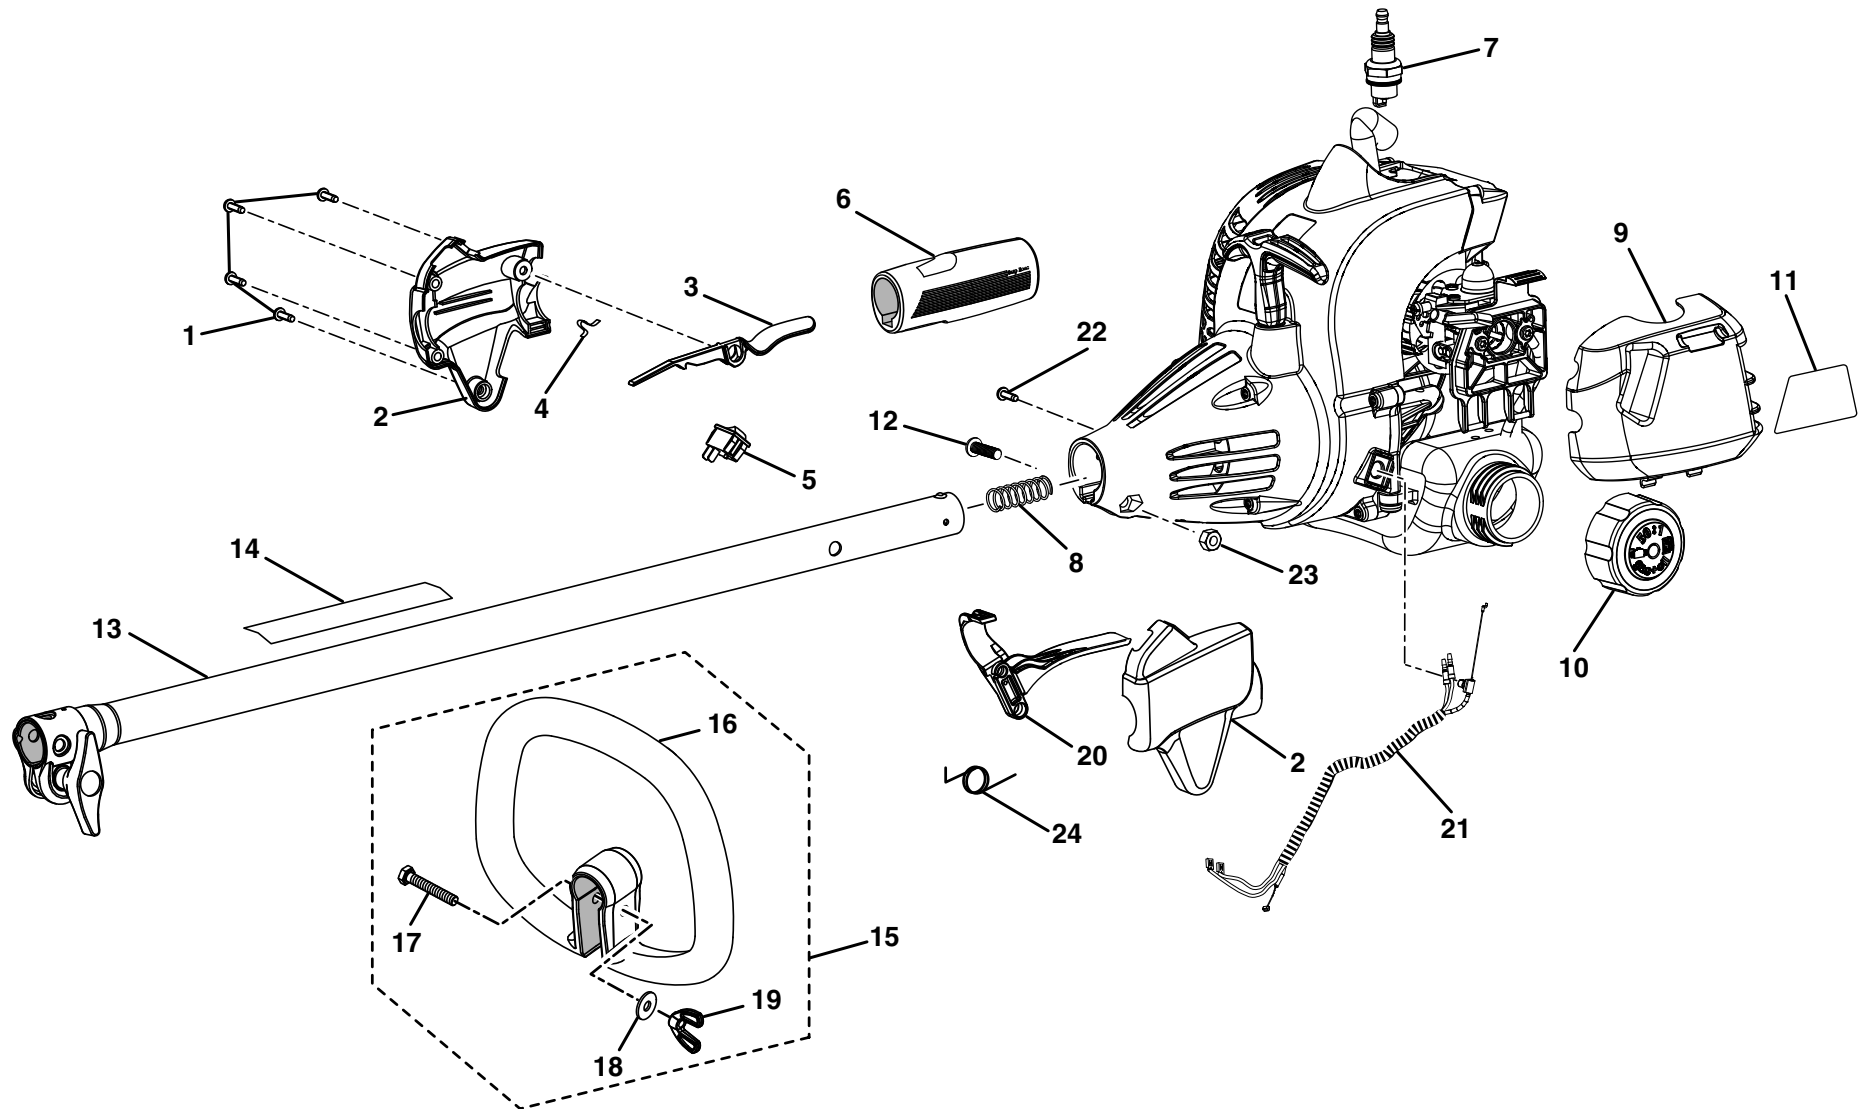

FIGURE A

PARTS LIST (FIGURE A)

KEY NO.	PART NUMBER	DESCRIPTION	QTY	KEY NO.	PART NUMBER	DESCRIPTION	QTY
1	660563002	Screw (M4 x 20 mm)	4	21	308842004	Throttle and Lead Assembly	1
2	308869002	Control Handle Assembly	1	22	660634001	Screw (8-16 x 5/16 in. Torx T.F.)	1
3	518695001	Trigger Lock	1	23	678029002	Hex Nut (M6)	1
4	638431001	Strap Hanger	1	24	690694002	Spring	1
5	760700002	Switch (Momentary Contact).....	1	Not Shown:			
6	570234002	Rear Handle	1	940705011	Logo Label	1	
7	870174001	Spark Plug (Champion RCJ6Y).....	1	940654088	Combustion Warning Label.....	1	
8	690140011	Compression Spring	1	940991028	Model Label (CS26).....	1	
9	518777004	Air Box Cover	1	940991030	Model Label (SS26).....	1	
10	308680001	Fuel Cap Assembly (1.5 in. Diameter).....	1	940991032	Model Label (EX26)	1	
	300758006	Fuel Cap Assembly (2 in. Diameter).....	1	987000847	Operator's Manual (EX26) (960736004).....	1	
11	940686059	Label.....	1	987000875	Operator's Manual (CS26 & SS26) (960736004) ...	1	
12	660697002	Bolt (M6 x 20 mm).....	1	10-16-09 (REV:03)			
13	308470013	Upper Boom Assembly	1				
14	940657034	Warning Decal	1				
15	308991001	Front Handle Assembly	1				
16	518738001	Front Handle.....	1				
17	660643008	Bolt (1/4-20 x 40 mm)	1				
18	678008001	Washer	1				
19	518949001	Wing Nut	1				
20	518696001	Throttle Trigger	1				

RYOBI 26cc STRING TRIMMERS

MODEL NUMBERS – RY28000, RY28020, RY28040

**FIGURE C
MODEL
RY28020**

**FIGURE C
MODEL
RY28040**

Key No.	Service Number	Description	Qty.
1	940726013	Logo Label	1
2	940230132	Warning Label	1
3	308038010	Curved Shaft Assembly.....	1
4	120642001	Washer and Bolt Assembly	1
5	308052001	Curved Shaft Grass Deflector	1
6	310734002	Dual Spool™ Fixed Line String Head Insert	1
7	310643001	String Head Housing.....	1
8	678022001	Spring.....	1
9	310412001	Spool.....	1
10	308042002	Spool Retainer.....	1
11	309562002	String Head Assembly (Incl. Key Nos. 7-9).....	1
12	518019002	Hanger Cap.....	1