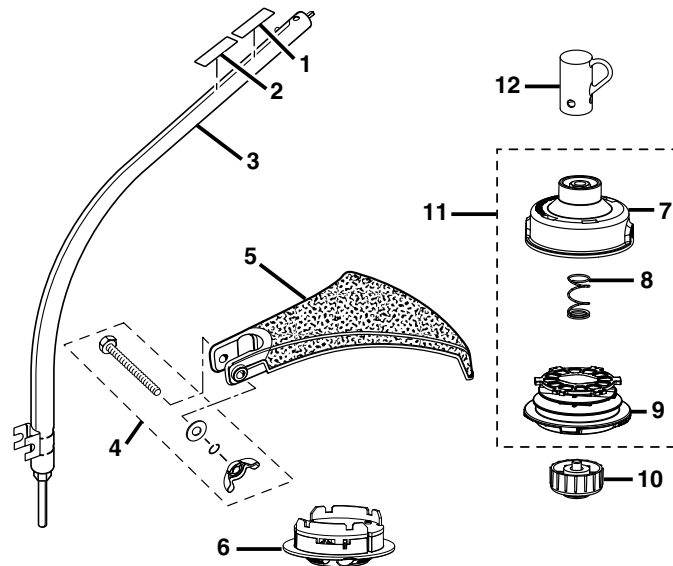

RYOBI 26cc STRING TRIMMERS

MODEL NUMBERS – RY28000, RY28020, RY28040

**FIGURE C
MODEL
RY28020**

**FIGURE C
MODEL
RY28040**

Key No.	Service Number	Description	Qty.
1	940726013	Logo Label	1
2	940230132	Warning Label	1
3	308038010	Curved Shaft Assembly.....	1
4	120642001	Washer and Bolt Assembly	1
5	308052001	Curved Shaft Grass Deflector	1
6	310734002	Dual Spool™ Fixed Line String Head Insert	1
7	310643001	String Head Housing.....	1
8	678022001	Spring.....	1
9	310412001	Spool.....	1
10	308042002	Spool Retainer.....	1
11	309562002	String Head Assembly (Incl. Key Nos. 7-9).....	1
12	518019002	Hanger Cap.....	1