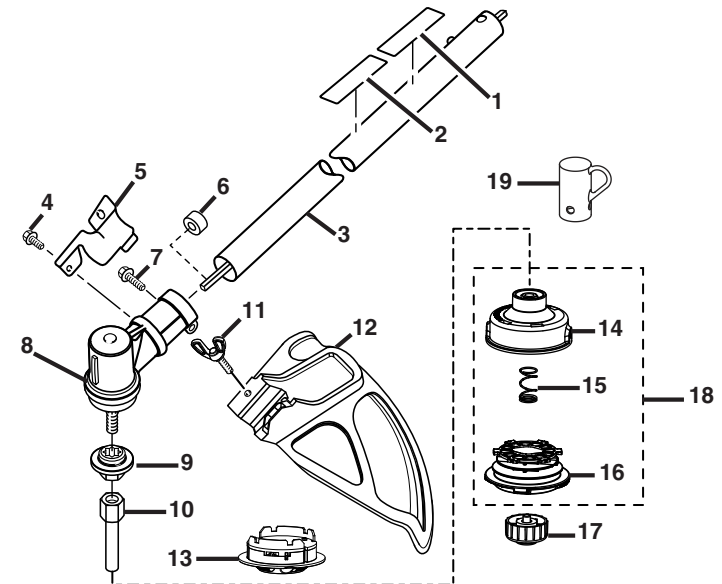

RYOBI 26cc STRING TRIMMERS

MODEL NUMBERS – RY28000, RY28020, RY28040

**FIGURE C
MODEL
RY28020**

**FIGURE C
MODEL
RY28040**

Key No.	Service Number	Description	Qty.
1	940726013	Logo Label	1
2	940230132	Warning Label	1
3	308038010	Curved Shaft Assembly.....	1
4	120642001	Washer and Bolt Assembly	1
5	308052001	Curved Shaft Grass Deflector	1
6	310734002	Dual Spool™ Fixed Line String Head Insert	1
7	310643001	String Head Housing.....	1
8	678022001	Spring.....	1
9	310412001	Spool.....	1
10	308042002	Spool Retainer.....	1
11	309562002	String Head Assembly (Incl. Key Nos. 7-9).....	1
12	518019002	Hanger Cap.....	1