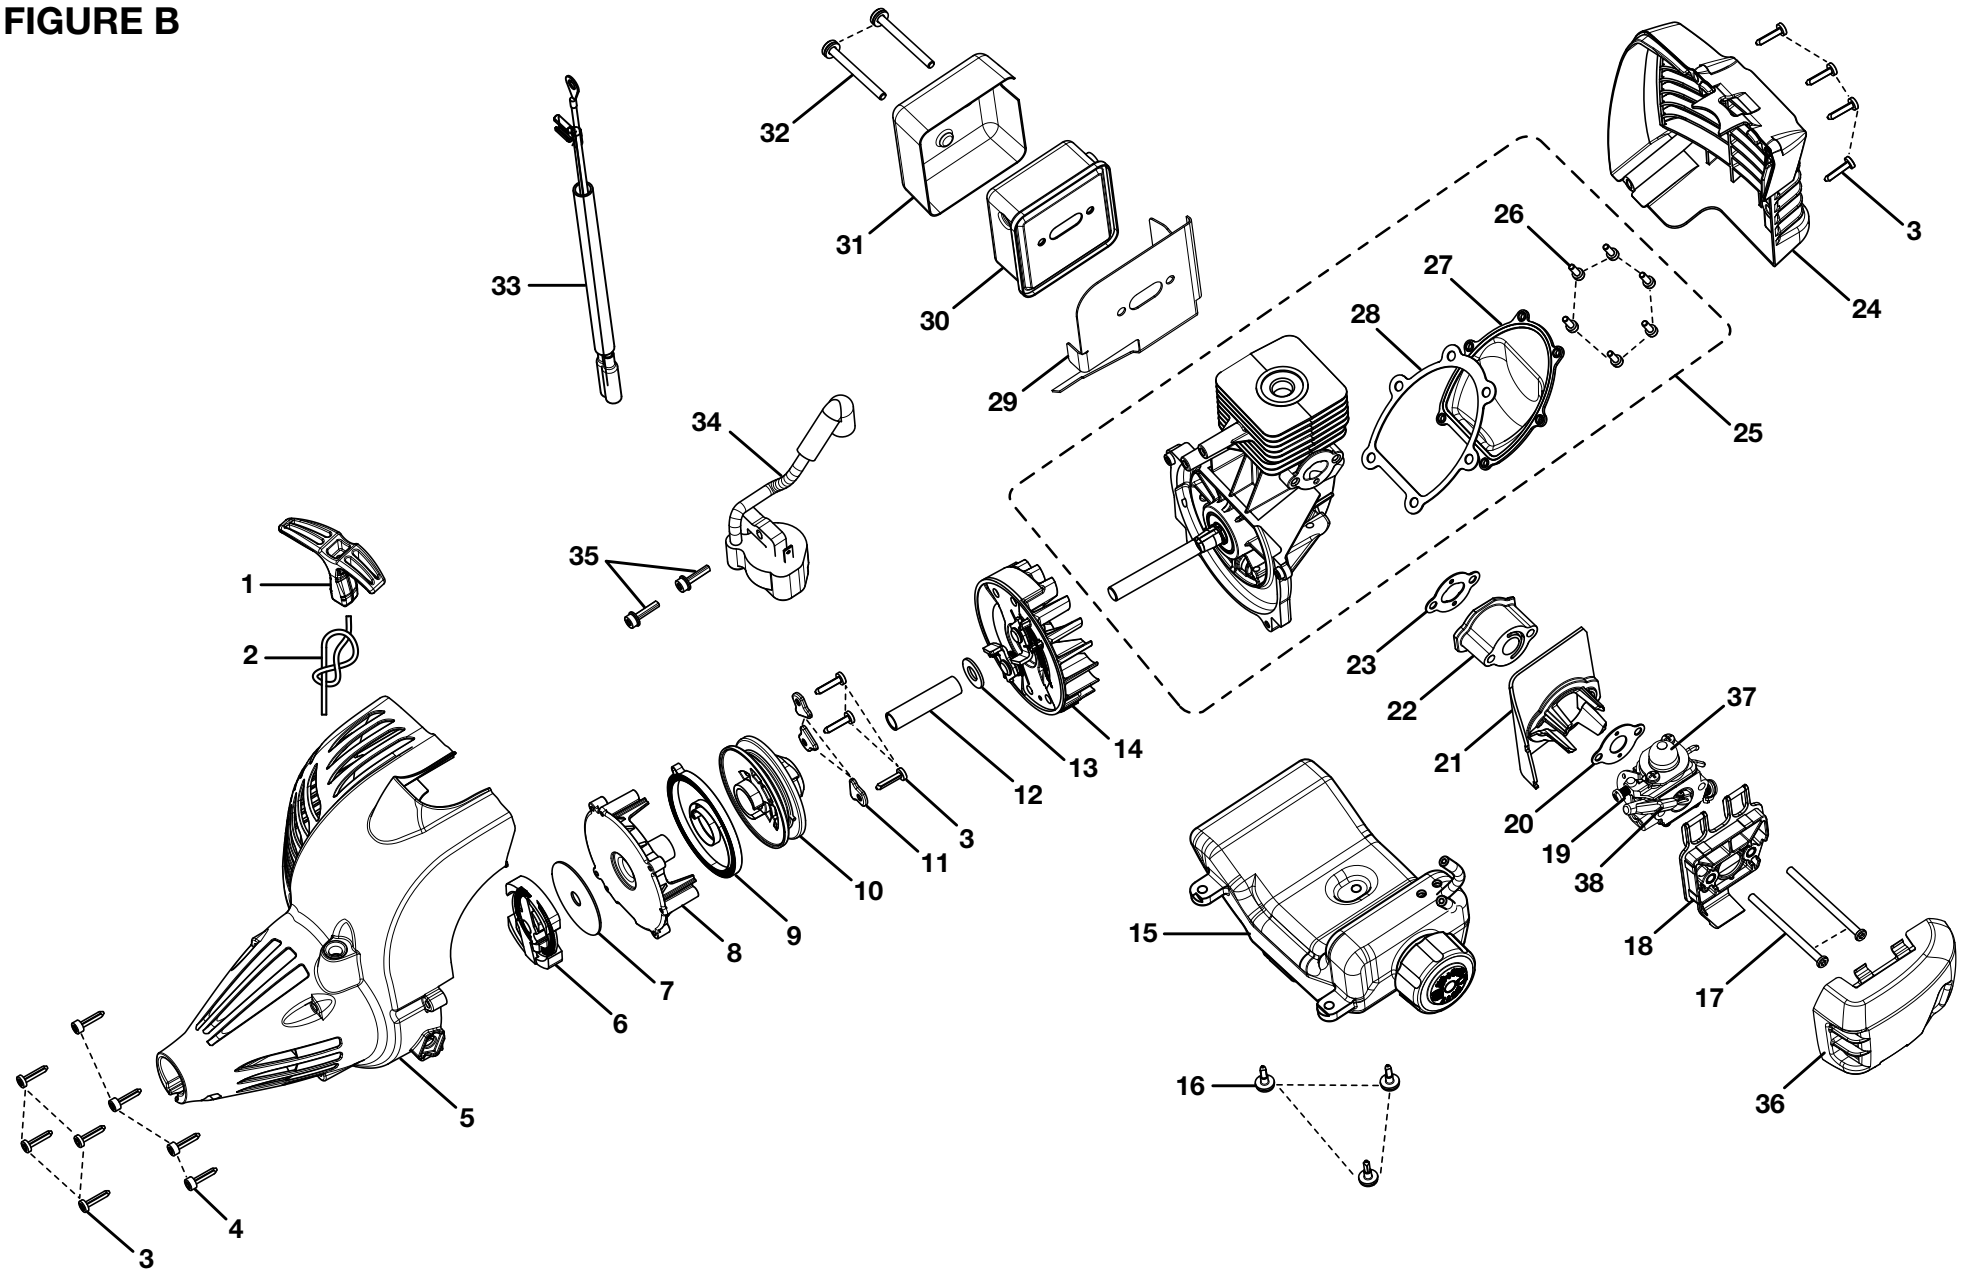

FIGURE B

PARTS LIST (FIGURE B)

KEY NO.	PART NUMBER	DESCRIPTION	QTY	KEY NO.	PART NUMBER	DESCRIPTION	QTY
1	511731001	Starter Grip.....	1	20	901552001	Outer Heat Dam Gasket.....	1
2	900849002	Starter Rope.....	1	21	518685001	Air Baffle.....	1
3	660466001	Screw (M4 x 18 mm).....	11	22	518497001	Heat Dam.....	1
4	660970001	Screw (M4 x 16 mm).....	4	23	901551001	Inner Heat Dam Gasket.....	1
5	308671009	Starter Housing Assembly.....	1	24	518504002	Rear Housing.....	1
6	300960002	Clutch Assembly.....	1	25	308892004	Short Block Assembly.....	1
7	638090001	Washer.....	1	26	660925003	Screw (M4 x 12 mm).....	6
8	518692001	Starter Baffle.....	1	27	638337001	Crankcase Cover.....	1
9	638033001	Spring and Container.....	1	28	901550001	Crankcase Cover Gasket.....	1
10	310022003	Easy Starter Assembly.....	1	29	901452001	Muffler Gasket.....	1
11	638389001	Pulley Retainer.....	3	30	308990011	Muffler Assembly.....	1
12	638284002	Spacer Tube.....	1	31	638442001	Muffler Housing.....	1
13	650017001	Washer.....	1	32	660638003	Muffler Bolt (10-24 x 2-1/8 in.).....	2
14	308811001	Flywheel Assembly.....	1	33	308863024	Electrical Lead Wire Assembly.....	1
15	308675001	Fuel Tank and Cap Assembly.....	1	34	850108002	Ignition Module.....	1
16	660970002	Screw (M4).....	3	35	660968001	Screw (M4 x 19 mm).....	2
17	660454007	Bolt (M5 x 70 mm).....	2	36	518777004	Air Box Cover.....	1
18	518766001	Air Box Base.....	1	37	561635001	Primer Bulb.....	1
19	308054028	Carburetor Assembly.....	1	38	521523001	Choke Lever.....	1