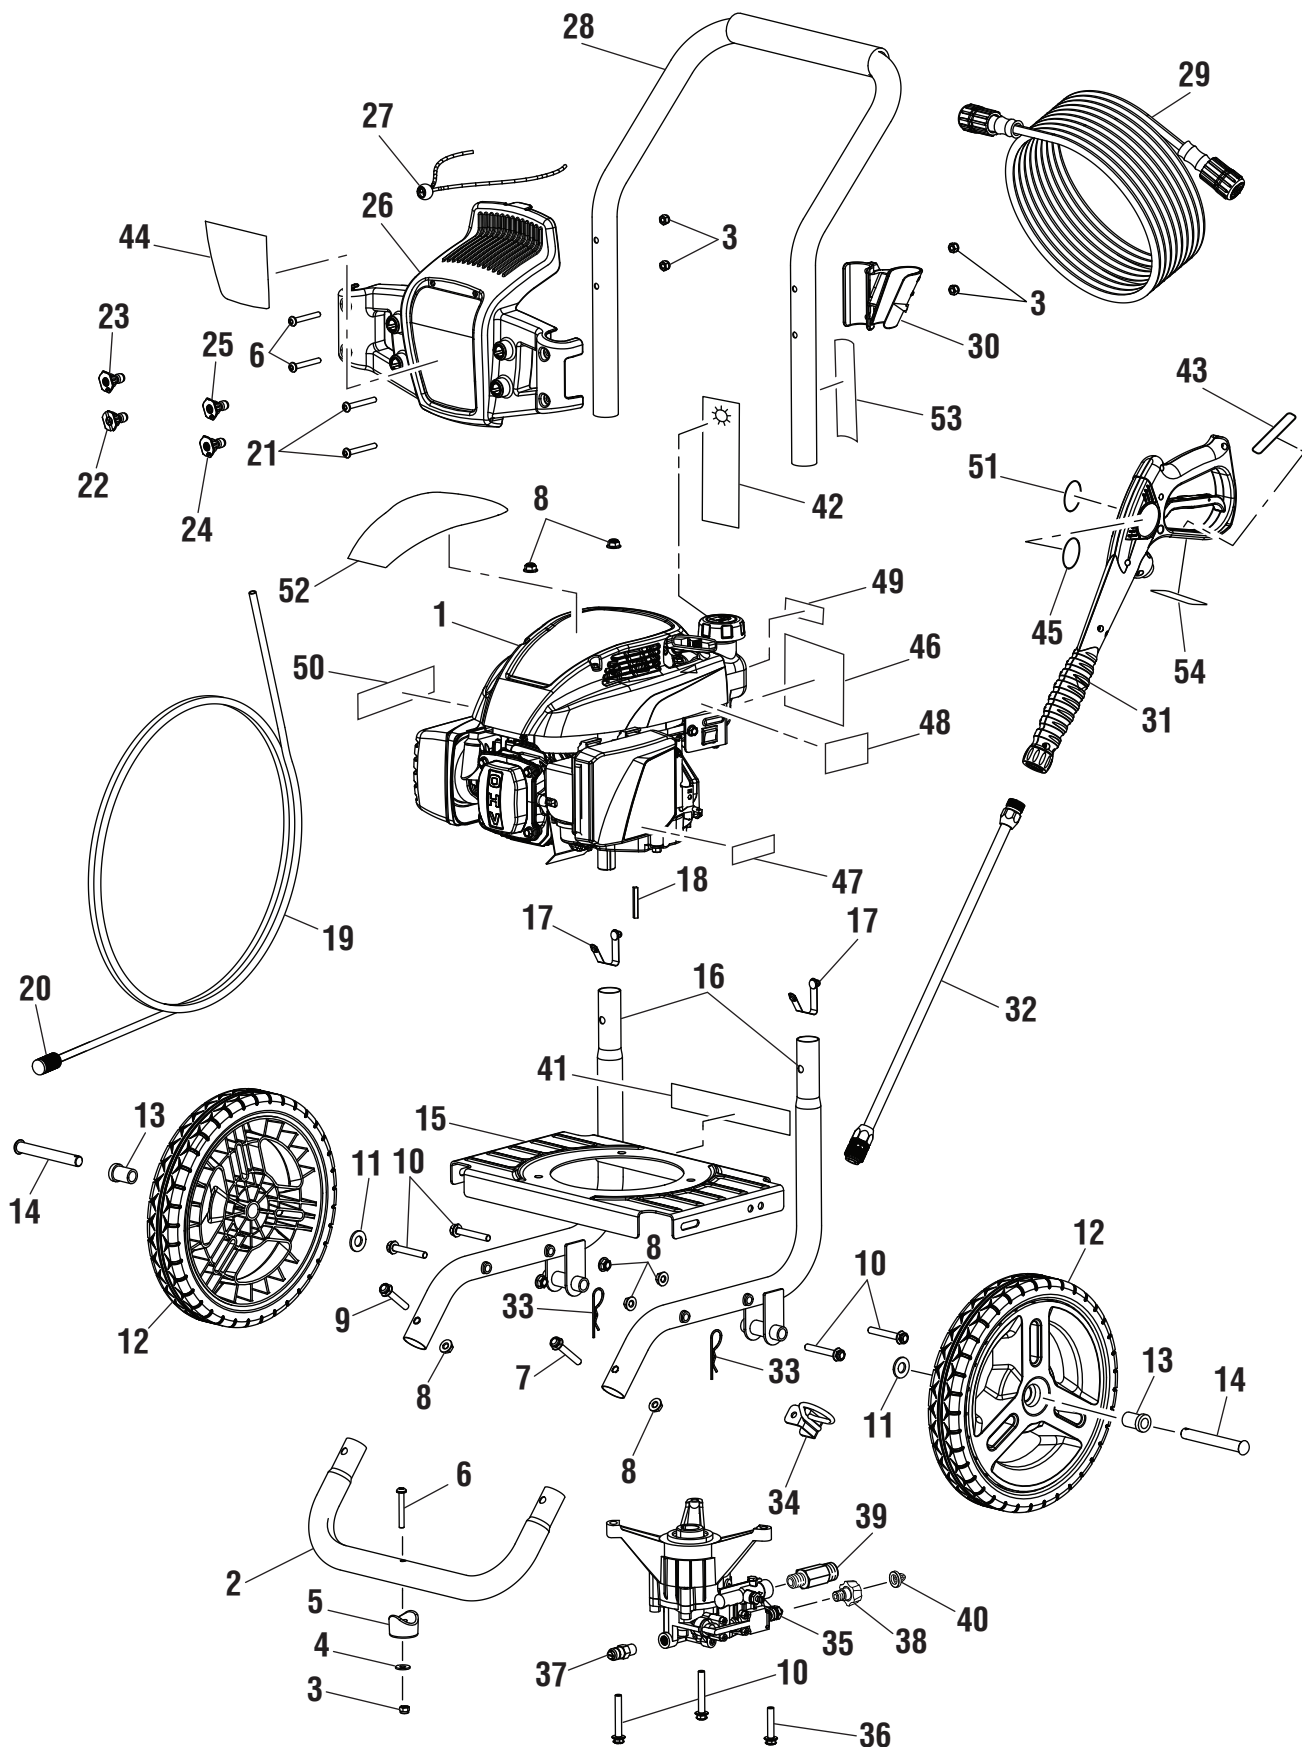

WORKFORCE PRESSURE WASHER – MODEL NOS. WF80710 / WF80911

The model number will be found on a plate attached to frame. Always mention the model number in all correspondence regarding your **PRESSURE WASHER** or when ordering replacement parts.

PARTS LIST

KEY NO.	PART NUMBER	DESCRIPTION	QTY.	KEY NO.	PART NUMBER	DESCRIPTION	QTY.
1	308655002	163 cc EPA Engine (WF80710).....	1	32	308494003	Spray Wand.....	1
	309591018	163cc Carb Engine (WF80911).....	1	33	678238001	Hitch Pin.....	2
2	308659004	Front Frame.....	1	34	678243005	Lower Wand Holder	1
3	678016006	Lock Nut (1/4-20)	5	35	308653006	Pump (Incl. Key Nos. 38-40).....	1
4	638128004	Washer (1/4 in.)	1	36	660764002	Bolt (M8 x 40 mm Hex Hd.).....	1
5	570554002	Wear Pad.....	1	37	678169004	Thermal Release Valve.....	1
6	661501001	Screw (1/4-20 x 1.85 in., Torx)	2	38	308861003	Inlet Tube.....	1
7	661505003	Bolt (M8 x 50 mm).....	1	39	308862003	Outlet Tube.....	1
8	678774001	Lock Nut (M8 x 1-1/4 in.).....	8	40	308662001	Filter Screen	1
9	661505004	Bolt (M8 x 45 mm).....	1	41	940599010	Data Label (WF80710).....	1
10	660962001	Bolt (M8 x 55 mm).....	6		940599011	Data Label (WF80911).....	1
11	638275002	Washer (1/2 in.)	2	42	940971021	Hang Tag (Engine Oil Fill).....	1
12	308451006	Wheel (12 in. x 2 in.).....	2	43	940786006	Wand Label (Max Rating)	1
13	519857001	Axle Sleeve.....	2	44	940779009	Performance Label.....	1
14	620599007	Axle	2	45	940654084	Trigger Handle	
15	638662003	Engine Plate	1			Warning Label	1
16	308471010	Main Frame Assembly (Inc. Key No. 17).....	2	46	940654086	Warning Label (WF80710)	1
17	308421001	Lock Button w/Spring Clip	2		940654110	Warning Label (WF80911)	1
18	678041002	Output Shaft Key	1	47	940617043	Engine Quick Start Label.....	1
19	561399003	Injection Hose	1	48	940698007	Switch Label (Engine Off).....	1
20	518391001	Filter	1	49	940654088	Warning Label (Combustion).....	1
21	661501007	Screw (1/4-20 x 2 in., Torx)	2	50	940680027	Hot Surface Label	1
22	308700012	40° Nozzle.....	1	51	940786003	Wand Label	1
23	308697012	0° Nozzle.....	1	52	940972003	Engine Label	1
24	308699012	25° Nozzle.....	1	53	940617044	Pump Quick Start Label.....	1
25	308706006	Detergent Nozzle.....	1	54	940654089	Warning Label (French/Spanish)	1
26	310673006	Storage Holder (4 Nozzle)	1				
27	310664001	Bungee Cord and Bead Assembly	1	Not Shown Items:			
28	308638004	Handle Assembly	1	55	308452002	Detergent Suction Kit.....	1
29	308835006	High Pressure Hose (25 ft.)	1	56	*	Lubricant (SAE 10W30)	1
30	519313002	Upper Wand Holder	1	57	987000456	Operator's Manual	
31	308760007	Trigger Handle Assembly.....	1	58	987000457	Replacement Parts List.....	1

* STANDARD HARDWARE ITEM – MAY BE PURCHASED LOCALLY