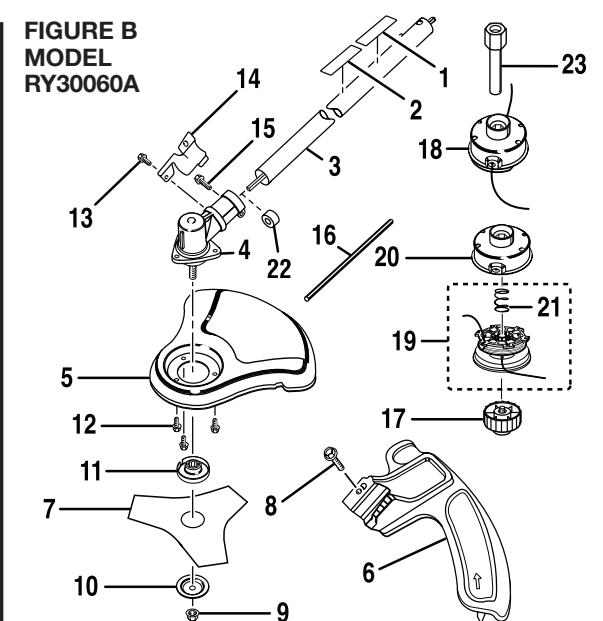

FIGURE B
MODEL
RY30020A

FIGURE B
MODEL
RY30040A

FIGURE B
MODEL
RY30060A

Key No.	Service Number	*Retailer Number	Description	Qty.
1	985165001	N/A	Expand-it Label	1
2	984032002	N/A	Warning Decal	1
3	985569003	N/A	Curved Shaft Assembly	1
4	985623002	N/A	Grass Deflector	1
5	PA00249	N/A	Fastener Kit	1
6	A98866A	AP04106	Spool Retainer (Black)	1
7	N/A	AP04114	Complete String Head (.080 in.)	1
8	N/A	AR04120	Spool and String (.080 in.) w/Spring (Inc. Key #10)	1
9	A98231A	N/A	Housing and Eyelet	1
10	06713	N/A	Spring	1

Key No.	Service Number	*Retailer Number	Description	Qty.
1	985165001	N/A	Expand-it Label	1
2	984032002	N/A	Warning Decal	1
3	985391001	N/A	Straight Shaft Assembly	1
4	984443004	N/A	Grass Deflector	1
5	984931001	N/A	Washer	1
6	PS04438	N/A	Shaft Adapter	1
7	983379078	N/A	Screw (1/4-20 x 1-1/4 in.)	1
8	984244001	N/A	Gear Head	1
9	983381007	N/A	Screw (1/4-20 x 1-1/4 in.)	1
10	PS04420	N/A	Clamp	1
11	983774003	N/A	Screw (10-24 x 5/8 in.)	1
12	A97910A	AP04103	Spool Retainer (Red)	1
13	A98231A	N/A	Housing and Eyelet	1
14	N/A	AR04118	Spool and String (.095 in.) w/Spring (Inc. Key #16)	1
15	N/A	AP04116	Complete String	1
16	06713	N/A	Spring	1
17	985625001	N/A	Spacer	1