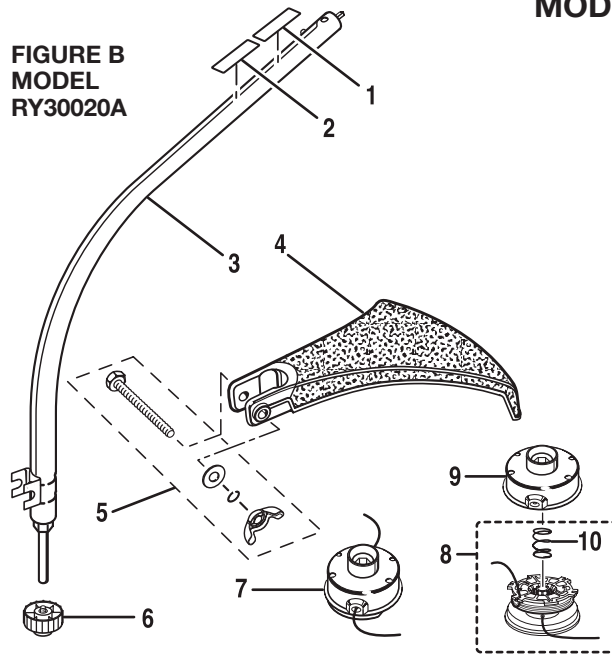

FIGURE B
MODEL
RY30020A

FIGURE B
MODEL
RY30040A

FIGURE B
MODEL
RY30060A

Key No.	Service Number	*Retailer Number	Description	Qty.
1	985165001	N/A	Expand-it Label	1
2	984032002	N/A	Warning Decal	1
3	985569003	N/A	Curved Shaft Assembly	1
4	985623002	N/A	Grass Deflector	1
5	PA00249	N/A	Fastener Kit	1
6	A98866A	AP04106	Spool Retainer (Black)	1
7	N/A	AP04114	Complete String Head (.080 in.)	1
8	N/A	AR04120	Spool and String (.080 in.) w/Spring (Inc. Key #10)	1
9	A98231A	N/A	Housing and Eyelet	1
10	06713	N/A	Spring	1

Key No.	Service Number	*Retailer Number	Description	Qty.
1	985165001	N/A	Expand-it Label	1
2	984032002	N/A	Warning Decal	1
3	985391001	N/A	Straight Shaft Assembly	1
4	984443004	N/A	Grass Deflector	1
5	984931001	N/A	Washer	1
6	PS04438	N/A	Shaft Adapter	1
7	983379078	N/A	Screw (1/4-20 x 1-1/4 in.)	1
8	984244001	N/A	Gear Head	1
9	983381007	N/A	Screw (1/4-20 x 1-1/4 in.)	1
10	PS04420	N/A	Clamp	1
11	983774003	N/A	Screw (10-24 x 5/8 in.)	1
12	A97910A	AP04103	Spool Retainer (Red)	1
13	A98231A	N/A	Housing and Eyelet	1
14	N/A	AR04118	Spool and String (.095 in.) w/Spring (Inc. Key #16)	1
15	N/A	AP04116	Complete String	1
16	06713	N/A	Spring	1
17	985625001	N/A	Spacer	1