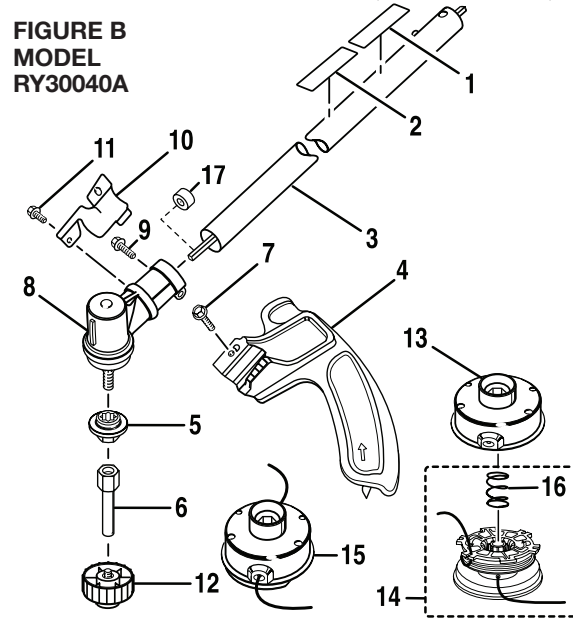

FIGURE B
MODEL
RY30020A

FIGURE B
MODEL
RY30040A

FIGURE B
MODEL
RY30060A

Key No.	Service Number	*Retailer Number	Description	Qty.
1	985165001	N/A	Expand-it Label	1
2	984032002	N/A	Warning Decal	1
3	985569003	N/A	Curved Shaft Assembly	1
4	985623002	N/A	Grass Deflector	1
5	PA00249	N/A	Fastener Kit	1
6	A98866A	AP04106	Spool Retainer (Black)	1
7	N/A	AP04114	Complete String Head (.080 in.)	1
8	N/A	AR04120	Spool and String (.080 in.) w/Spring (Inc. Key #10)	1
9	A98231A	N/A	Housing and Eyelet	1
10	06713	N/A	Spring	1

Key No.	Service Number	*Retailer Number	Description	Qty.
1	985165001	N/A	Expand-it Label	1
2	984032002	N/A	Warning Decal	1
3	985391001	N/A	Straight Shaft Assembly	1
4	984443004	N/A	Grass Deflector	1
5	984931001	N/A	Washer	1
6	PS04438	N/A	Shaft Adapter	1
7	983379078	N/A	Screw (1/4-20 x 1-1/4 in.)	1
8	984244001	N/A	Gear Head	1
9	983381007	N/A	Screw (1/4-20 x 1-1/4 in.)	1
10	PS04420	N/A	Clamp	1
11	983774003	N/A	Screw (10-24 x 5/8 in.)	1
12	A97910A	AP04103	Spool Retainer (Red)	1
13	A98231A	N/A	Housing and Eyelet	1
14	N/A	AR04118	Spool and String (.095 in.) w/Spring (Inc. Key #16)	1
15	N/A	AP04116	Complete String	1
16	06713	N/A	Spring	1
17	985625001	N/A	Spacer	1