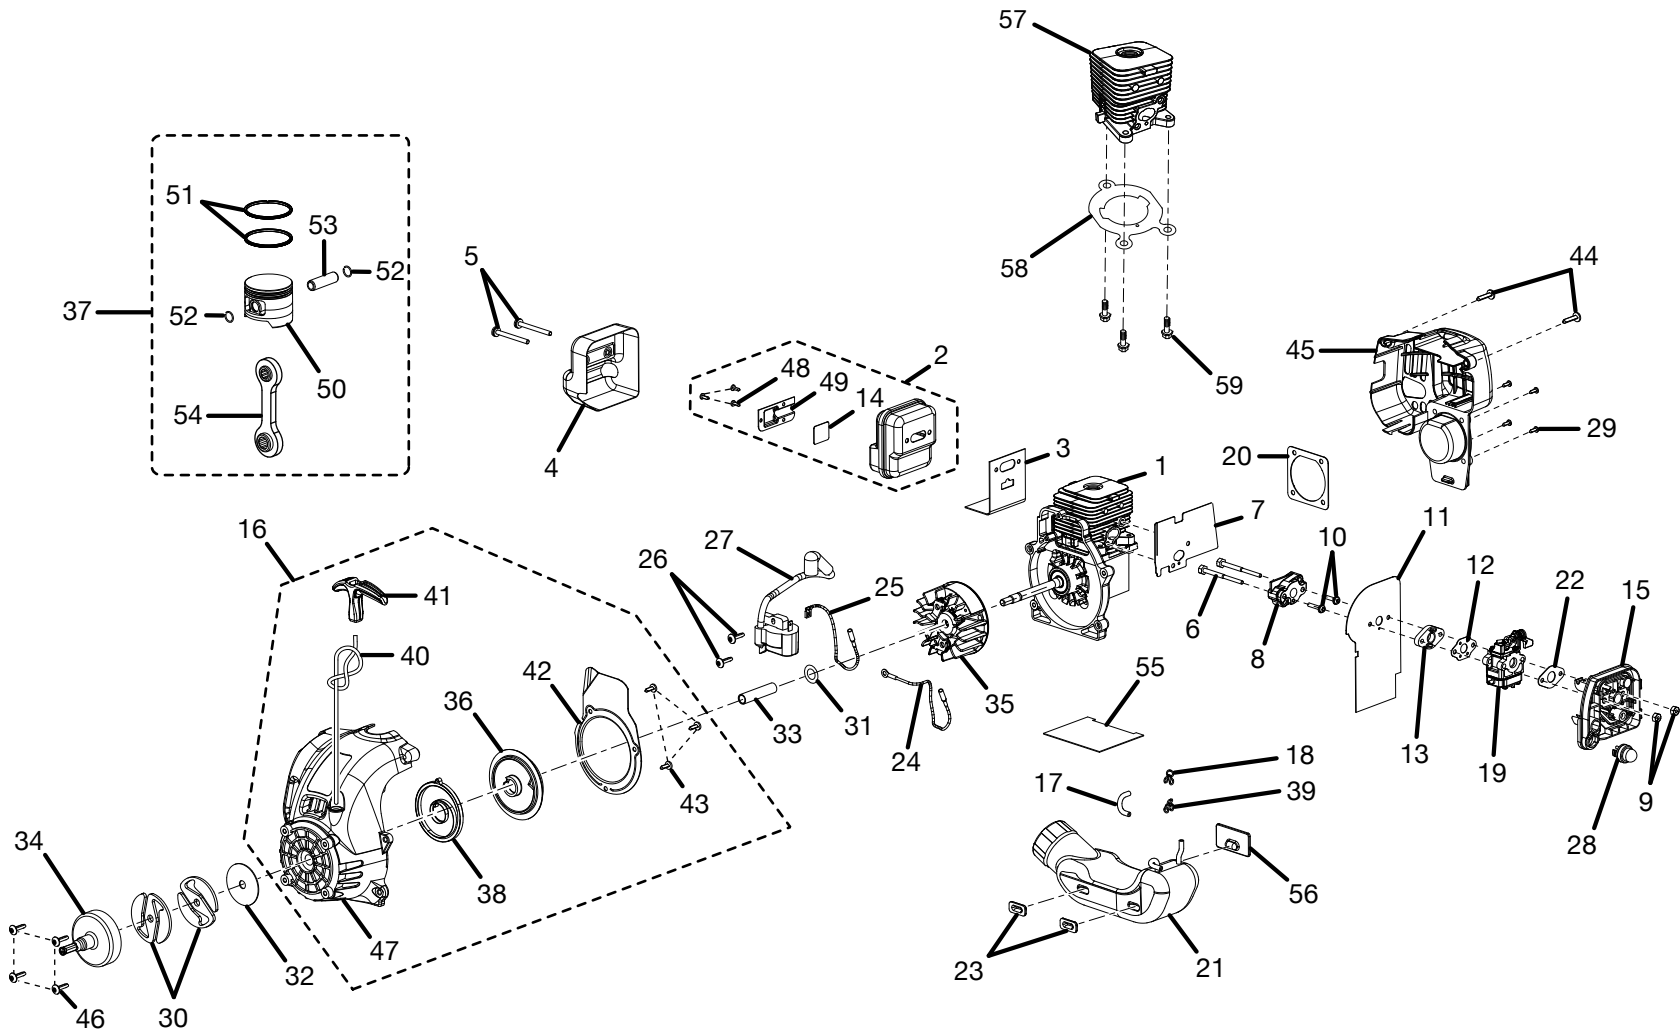

**RYOBI 30cc STRING TRIMMERS AND BRUSHCUTTERS
MODEL NUMBERS – RY30020A, RY30040A, RY30060A**

FIGURE A PARTS LIST

KEY NO.	SERVICE NUMBER	DESCRIPTION	QTY.	KEY NO.	SERVICE NUMBER	DESCRIPTION	QTY.
1	PS02227	SPARK PLUG (*CHAMPION RCJ6Y OR NGK BPMR7)..	1	16	PS06259	TRIGGER	1
2	985426001	STARTING/PRIMER LABEL	1	17	PS01718	SPRING	1
3	985417001	AIR BOX COVER	1	18	986493001	COMPRESSION SPRING.....	1
4	5687301	AIR FILTER	1	19	985835001	RING GUARD	1
5	PS02764	SWITCH (MOMENTARY CONTACT).....	1	20	986469001	THROTTLE CABLE ASSEMBLY (INC. KEY NO. 5)	1
6	985162001	MODEL LABEL (CS30).....	1	21	PA00249	FASTENER KIT (CS30 AND SS30).....	1
	985163001	MODEL LABEL (SS30).....	1	22	06542A	"D" HANDLE (CS30 AND SS30).....	1
	985164001	MODEL LABEL (BC30)	1	23	81242	* HEX NUT (1/4-20) (BC30).....	2
7	300758006	FUEL CAP.	1	24	84004	WASHER (BC30).....	2
8	985411001	THROTTLE CABLE CLIP	1	25	00422	HANDLE BAR CLAMP (BC30)	2
9	983638009	* SCREW (M4 X 16 mm TORX PAN HD.) ..	1	26	82496	* SCREW (1/4-20 X 1 in. HEX CAP)(BC30)	1
10	985157001	LOGO PLATE	1	27	82278	* BOLT (1/4-20 X 1-1/2 in. HEX HD.) (BC30)	1
11	984032002	WARNING DECAL (CS30 AND SS30) ...	1	28	A08130	"J" HANDLE AND GRIP (BC30)	1
	984102002	WARNING DECAL (BC30)	1	29	83009	LOCK WASHER (BC30)	2
12	985383001	BOOM ASSEMBLY (CS30 AND SS30)...	1	30	944701	SHOULDER STRAP (BC30)	1
	985384001	BOOM ASSEMBLY, UPPER (BC30)	1	31	PS02155	HANGER CAP.....	1
13	985382001	HANDLE ASSEMBLY	1		983000686	OPERATOR'S MANUAL	
14	82589	* HANDLE SCREW (10-14 X 1 in. TORX T.F)..	9		983000686R	REPAIR SHEET (REV:05)	
15	PS06258	TRIGGER LOCK	1		05-03-06		

* PURCHASE LOCALLY FROM RETAILER WHERE UNIT WAS PURCHASED.

RYOBI 30cc STRING TRIMMERS AND BRUSHCUTTERS
MODEL NUMBERS - RY30020A, RY30040A, RY30060A

**RYOBI 30cc STRING TRIMMERS AND BRUSHCUTTERS
MODEL NUMBERS – RY30020A, RY30040A, RY30060A**