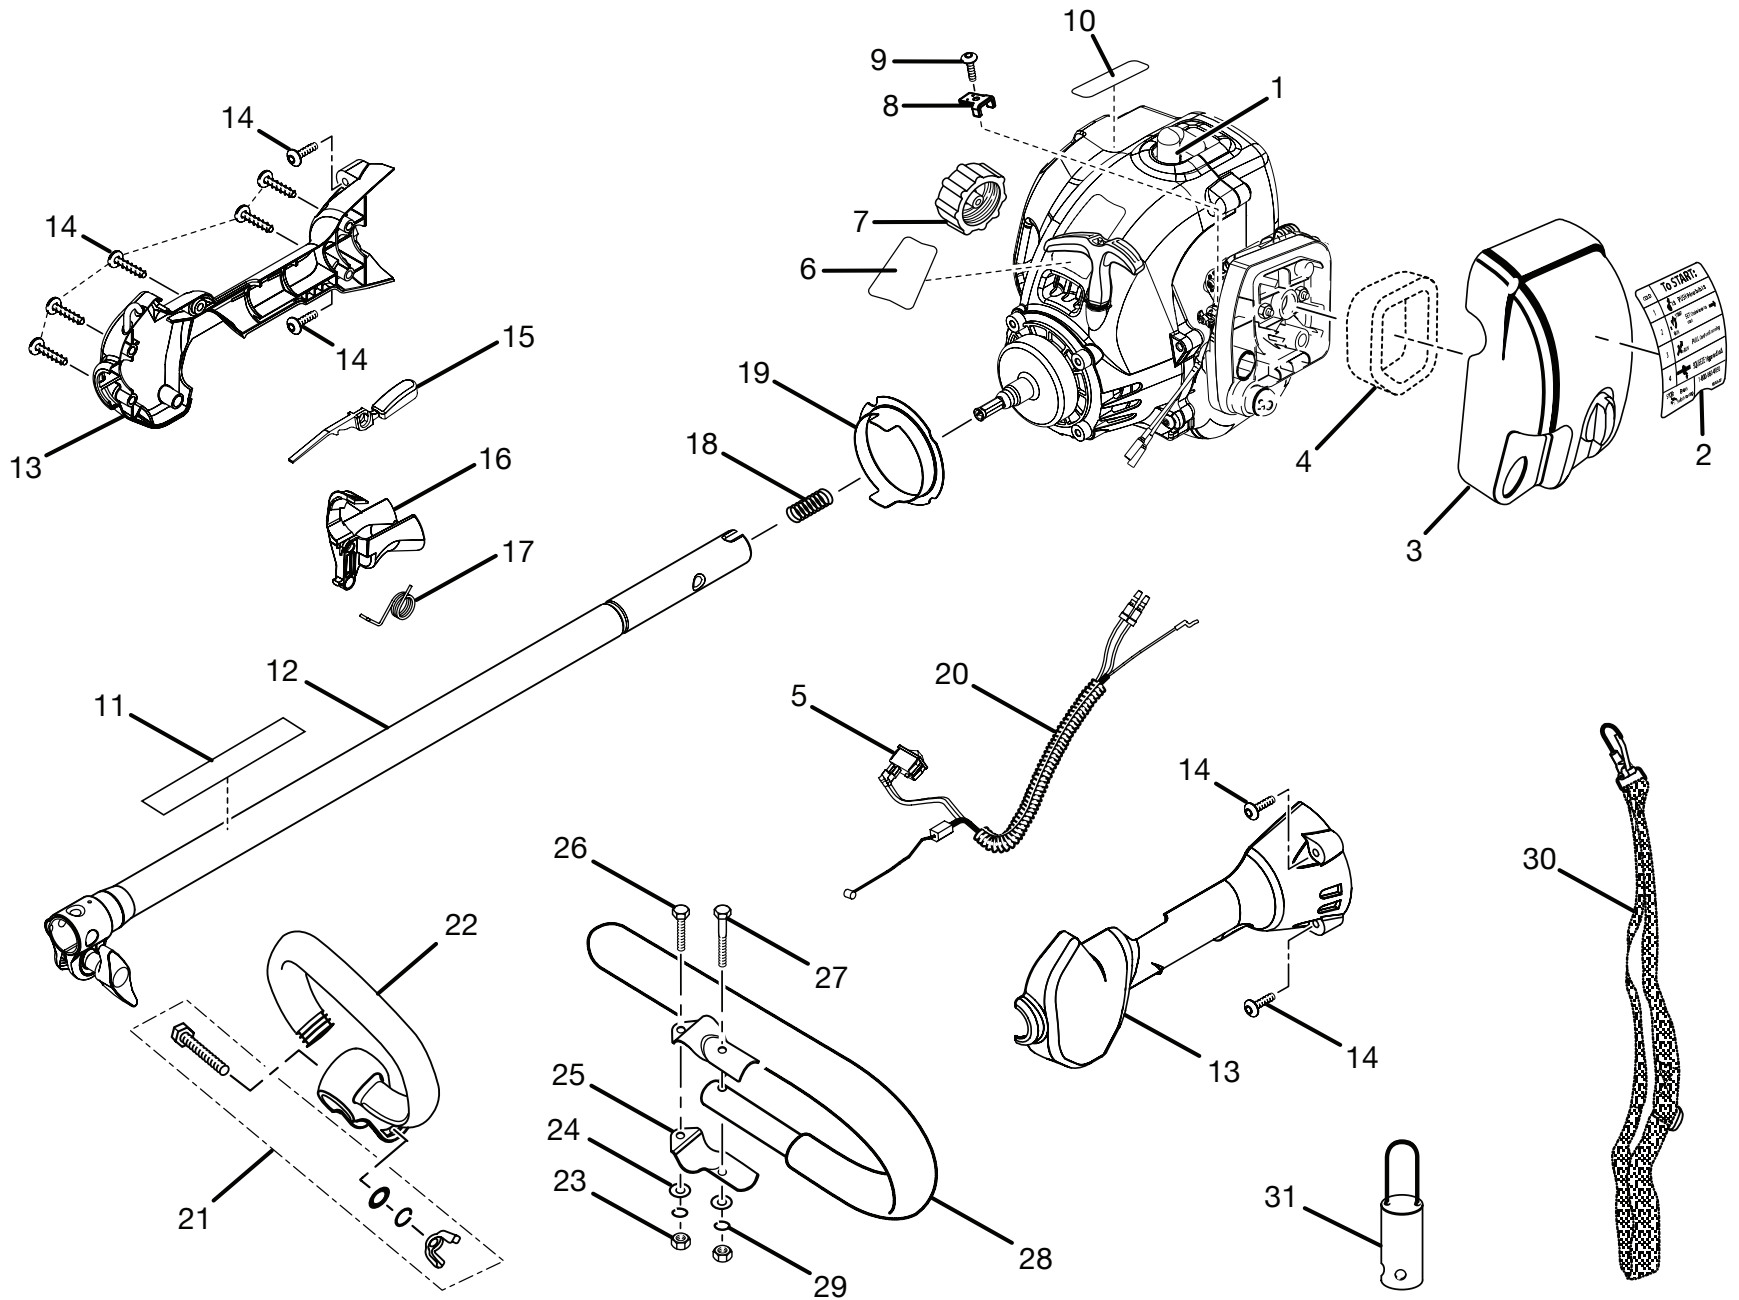

For Parts Call 606-678-9623 or 606-561-4983

**30cc STRING TRIMMERS
30cc BRUSHCUTTERS
REPAIR SHEET**

**MODEL NUMBERS
RY30020A, RY30040A, RY30060A**

www.mymowerparts.com

RYOBI 30cc STRING TRIMMERS AND BRUSHCUTTERS
MODEL NUMBERS - RY30020A, RY30040A, RY30060A

**RYOBI 30cc STRING TRIMMERS AND BRUSHCUTTERS
MODEL NUMBERS – RY30020A, RY30040A, RY30060A**

FIGURE A PARTS LIST

KEY NO.	SERVICE NUMBER	DESCRIPTION	QTY.	KEY NO.	SERVICE NUMBER	DESCRIPTION	QTY.
1	PS02227	SPARK PLUG (*CHAMPION RCJ6Y OR NGK BPMR7)..	1	16	PS06259	TRIGGER	1
2	985426001	STARTING/PRIMER LABEL	1	17	PS01718	SPRING	1
3	985417001	AIR BOX COVER	1	18	986493001	COMPRESSION SPRING.....	1
4	5687301	AIR FILTER	1	19	985835001	RING GUARD	1
5	PS02764	SWITCH (MOMENTARY CONTACT).....	1	20	986469001	THROTTLE CABLE ASSEMBLY (INC. KEY NO. 5)	1
6	985162001	MODEL LABEL (CS30).....	1	21	PA00249	FASTENER KIT (CS30 AND SS30).....	1
	985163001	MODEL LABEL (SS30).....	1	22	06542A	"D" HANDLE (CS30 AND SS30).....	1
	985164001	MODEL LABEL (BC30)	1	23	81242	* HEX NUT (1/4-20) (BC30).....	2
7	300758006	FUEL CAP.	1	24	84004	WASHER (BC30).....	2
8	985411001	THROTTLE CABLE CLIP	1	25	00422	HANDLE BAR CLAMP (BC30)	2
9	983638009	* SCREW (M4 X 16 mm TORX PAN HD.) ..	1	26	82496	* SCREW (1/4-20 X 1 in. HEX CAP)(BC30)	1
10	985157001	LOGO PLATE	1	27	82278	* BOLT (1/4-20 X 1-1/2 in. HEX HD.) (BC30)	1
11	984032002	WARNING DECAL (CS30 AND SS30) ...	1	28	A08130	"J" HANDLE AND GRIP (BC30)	1
	984102002	WARNING DECAL (BC30)	1	29	83009	LOCK WASHER (BC30)	2
12	985383001	BOOM ASSEMBLY (CS30 AND SS30)...	1	30	944701	SHOULDER STRAP (BC30)	1
	985384001	BOOM ASSEMBLY, UPPER (BC30)	1	31	PS02155	HANGER CAP.....	1
13	985382001	HANDLE ASSEMBLY	1		983000686	OPERATOR'S MANUAL	
14	82589	* HANDLE SCREW (10-14 X 1 in. TORX T.F)..	9		983000686R	REPAIR SHEET (REV:05)	
15	PS06258	TRIGGER LOCK	1		05-03-06		