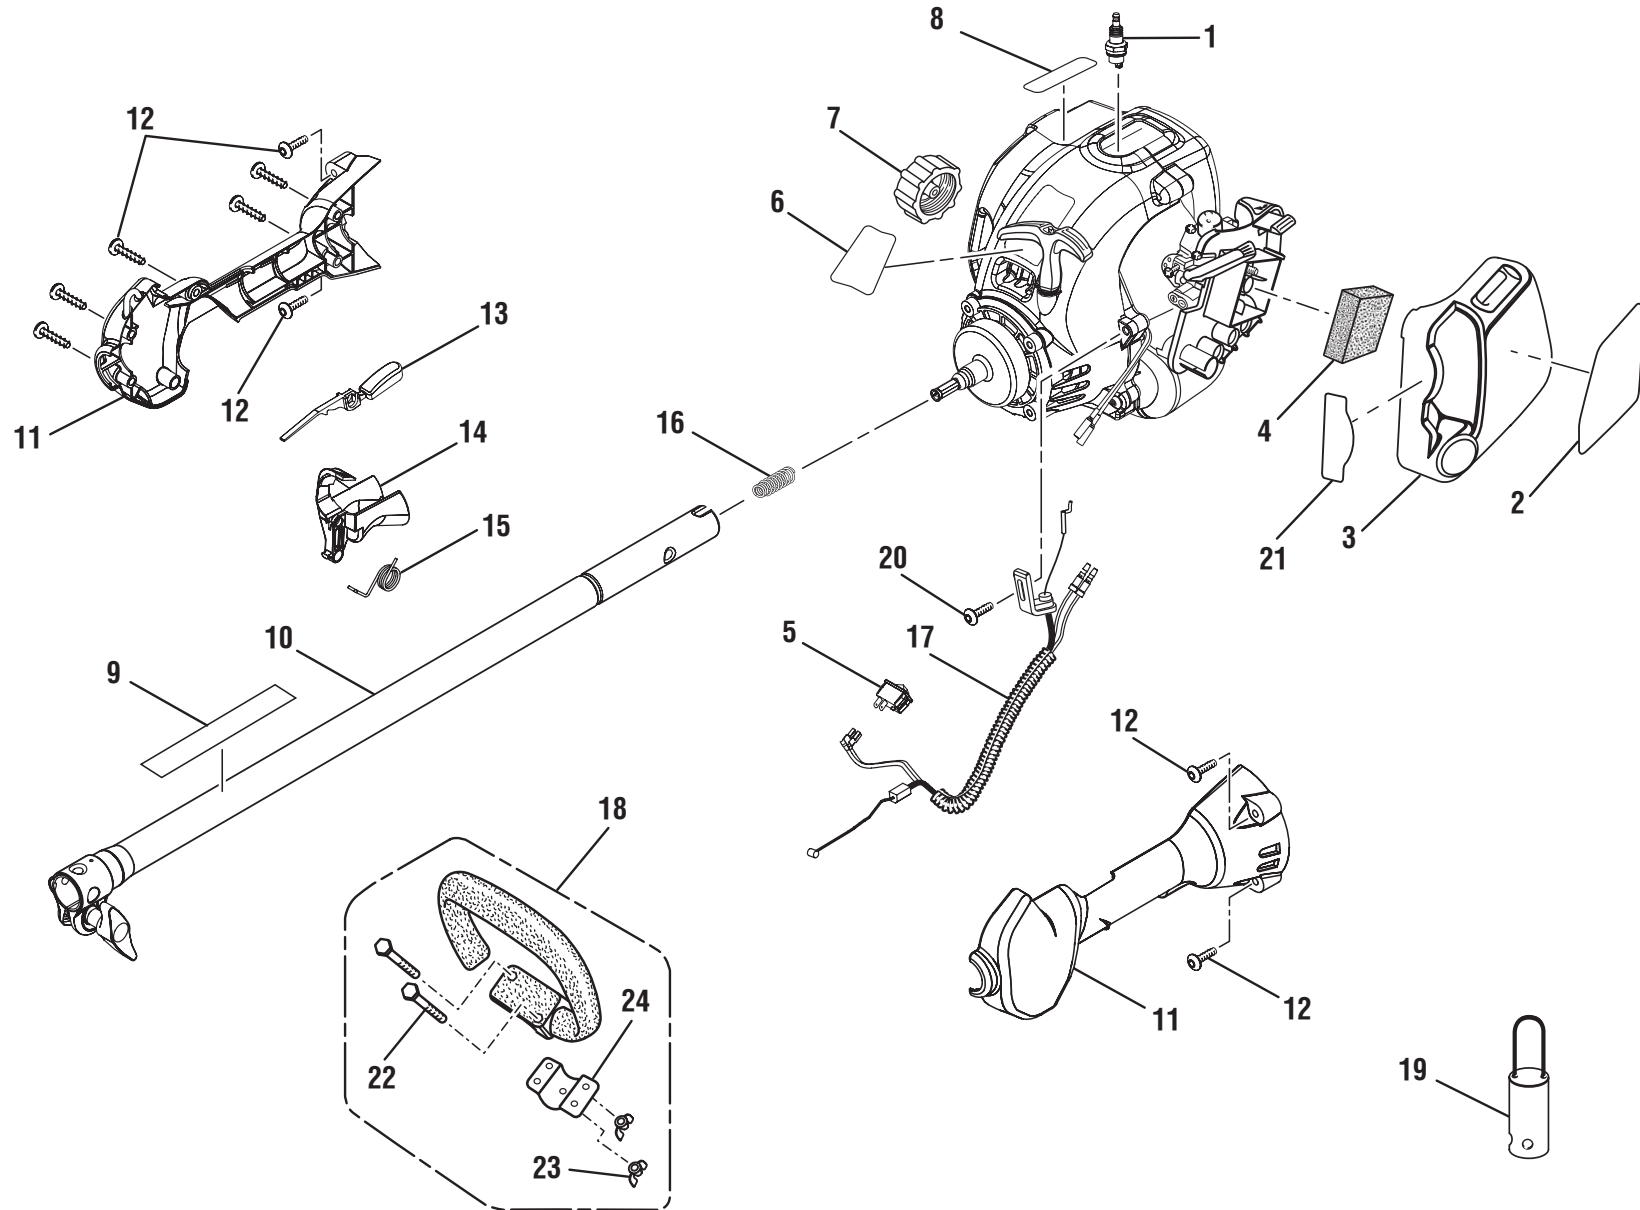

RYOBI 30CC STRING TRIMMER WITH EXPAND-IT™ EDGER ATTACHMENT
MODEL NUMBER - RY30130

RY30120

FIGURE A

**RYOBI 30CC STRING TRIMMER WITH EXPAND-IT™ EDGER ATTACHMENT
MODEL NUMBER – RY30130**

RY30120

FIGURE A PARTS LIST

KEY NO.	PART NUMBER	DESCRIPTION	QTY.	KEY NO.	PART NUMBER	DESCRIPTION	QTY.
1	870170001	Spark Plug (*Champion RCJ4)	1	14	518012002	Trigger.	1
2	940967004	Starting Label	1	15	678021001	Torsion Spring.	1
3	518096001	Air Box Cover	1	16	678252001	Compression Spring.	1
4	900952001	Air Filter Element	1	17	308439001	Throttle and Lead Assembly	1
5	760363002	Switch (Momentary Contact)	1	18	308472001	Front Handle Assembly	1
6	940627021	Model Label	1	19	518019001	Hanger Cap	1
7	300758006	Fuel Cap Assembly.	1	20	660616001	Screw (10-24 x 7/8 in.)	1
8	940299600	Logo Plate	1	21	940330006	Choke Label	1
9	940230132	Warning Decal	1	22	660881001	* Bolt (M5 x 30 mm Hex Hd.)	2
10	000998237	Upper Boom Assembly (Includes Key No. 9)	1	23	678256001	* Wing Nut (M5).	2
11	000998236	Control Handle Assembly.	1	24	638008001	Handle Bar Clamp	1
12	660618002	* Screw (10-14 x 1 in.)	9		983000903	Operator's Manual	
13	518011002	Trigger Lock	1		983000904	Replacement Parts List	

* Purchase locally from retailer where unit was purchased.