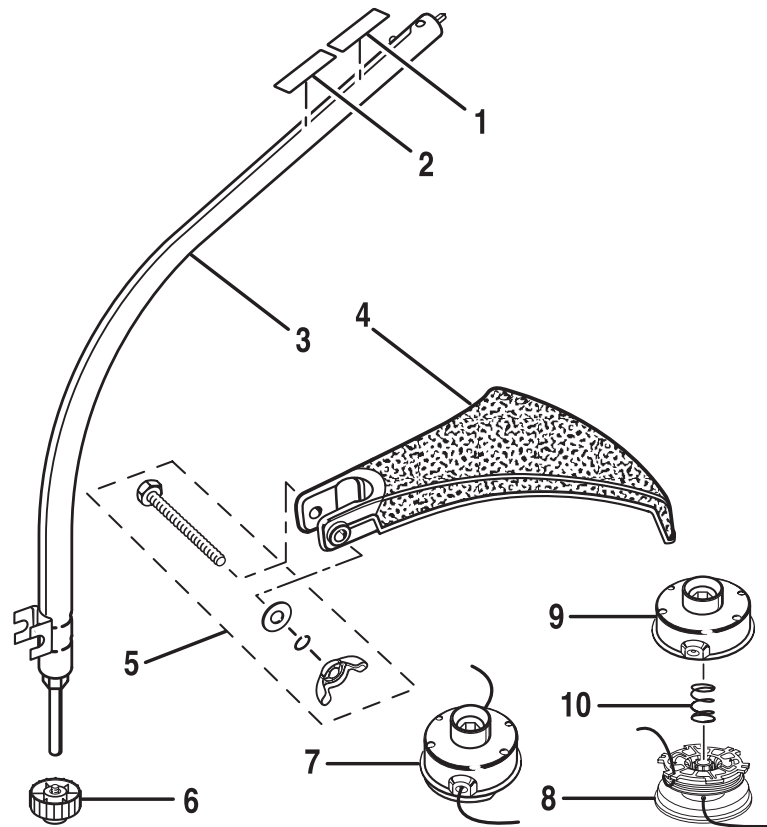

RY30120

FIGURE A PARTS LIST

KEY NO.	PART NUMBER	DESCRIPTION	QTY.	KEY NO.	PART NUMBER	DESCRIPTION	QTY.
1	870170001	Spark Plug (*Champion RCJ4)	1	14	518012002	Trigger.	1
2	940967004	Starting Label	1	15	678021001	Torsion Spring.	1
3	518096001	Air Box Cover	1	16	678252001	Compression Spring.	1
4	900952001	Air Filter Element	1	17	308439001	Throttle and Lead Assembly	1
5	760363002	Switch (Momentary Contact)	1	18	308472001	Front Handle Assembly	1
6	940627021	Model Label	1	19	518019001	Hanger Cap	1
7	300758006	Fuel Cap Assembly.	1	20	660616001	Screw (10-24 x 7/8 in.)	1
8	940299600	Logo Plate	1	21	940330006	Choke Label	1
9	940230132	Warning Decal	1	22	660881001	* Bolt (M5 x 30 mm Hex Hd.)	2
10	000998237	Upper Boom Assembly (Includes Key No. 9)	1	23	678256001	* Wing Nut (M5).	2
11	000998236	Control Handle Assembly.	1	24	638008001	Handle Bar Clamp	1
12	660618002	* Screw (10-14 x 1 in.)	9		983000903	Operator's Manual	
13	518011002	Trigger Lock	1		983000904	Replacement Parts List	

* Purchase locally from retailer where unit was purchased.

RYOBI 30CC STRING TRIMMER WITH EXPAND-IT™ EDGER ATTACHMENT
MODEL NUMBER – RY30130

RY30120

KEY NO.	SERVICE NUMBER	DESCRIPTION	QTY.
1	940627024	Expand-it Label.....	1
2	940230132	Warning Decal	1
3	000998239	Curved Shaft Assembly	1
4	308052001	Grass Deflector	1
5	120650001	Fastener Kit	1
6	308042002	Spool Retainer (Black).....	1
7	000998230	Complete String Head (.080 in.).....	1
8	308044002	Spool and String (.080 in.) w/Spring.....	1
9	308043001	Housing and Eyelet	1
10	678022001	Compression Spring	1