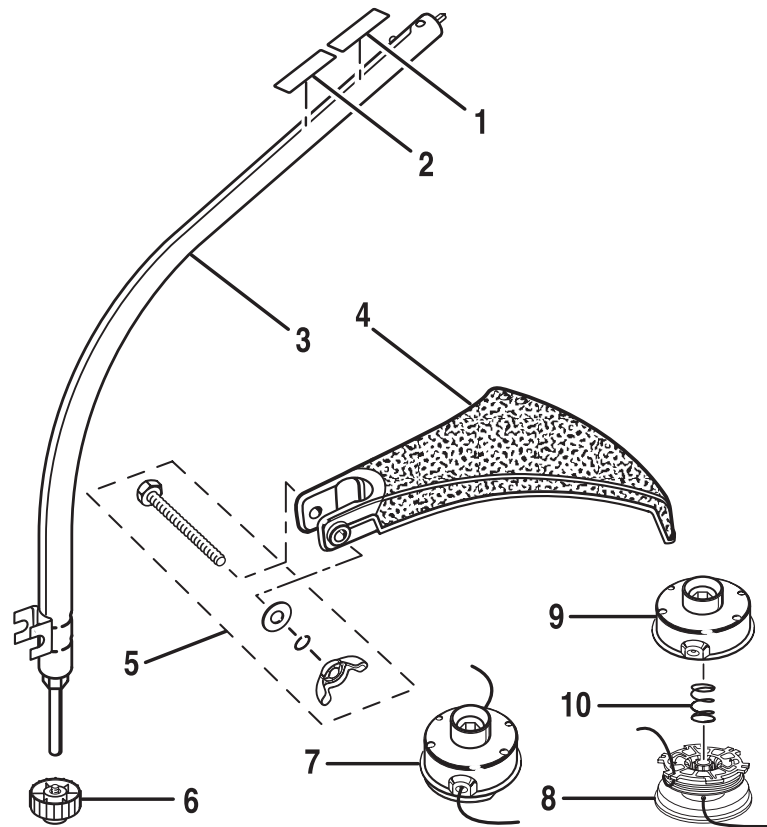

**TAILLE-BORDURES À LIGNE DE 30 CC ET EXPAND-IT™ ACCESSOIRE COUPE-BORDURES
NO. DE MODÈLE RY30130**

RY30120

NO. DE LÉG.	NO. DE SERVICE	DESCRIPTION	QTÉ.
1	940627024	Autocollant Expand-it.....	1
2	940230132	Autocollant d'avertissement	1
3	000998239	Arbre courbe.....	1
4	308052001	Déflecteur d'herbe.....	1
5	120650001	Kit de quincaillerie	1
6	308042002	Retenue de bobine (noire)	1
7	000998230	Tête de coupe complète (0,080 po)	1
8	308044002	Bobine et ligne (0,080 po) avec ressort.....	1
9	308043001	Boîtier et oeillet	1
10	678022001	Manchon.....	1

* Se procurer localement au magasin de détail où l'outil a été acheté.