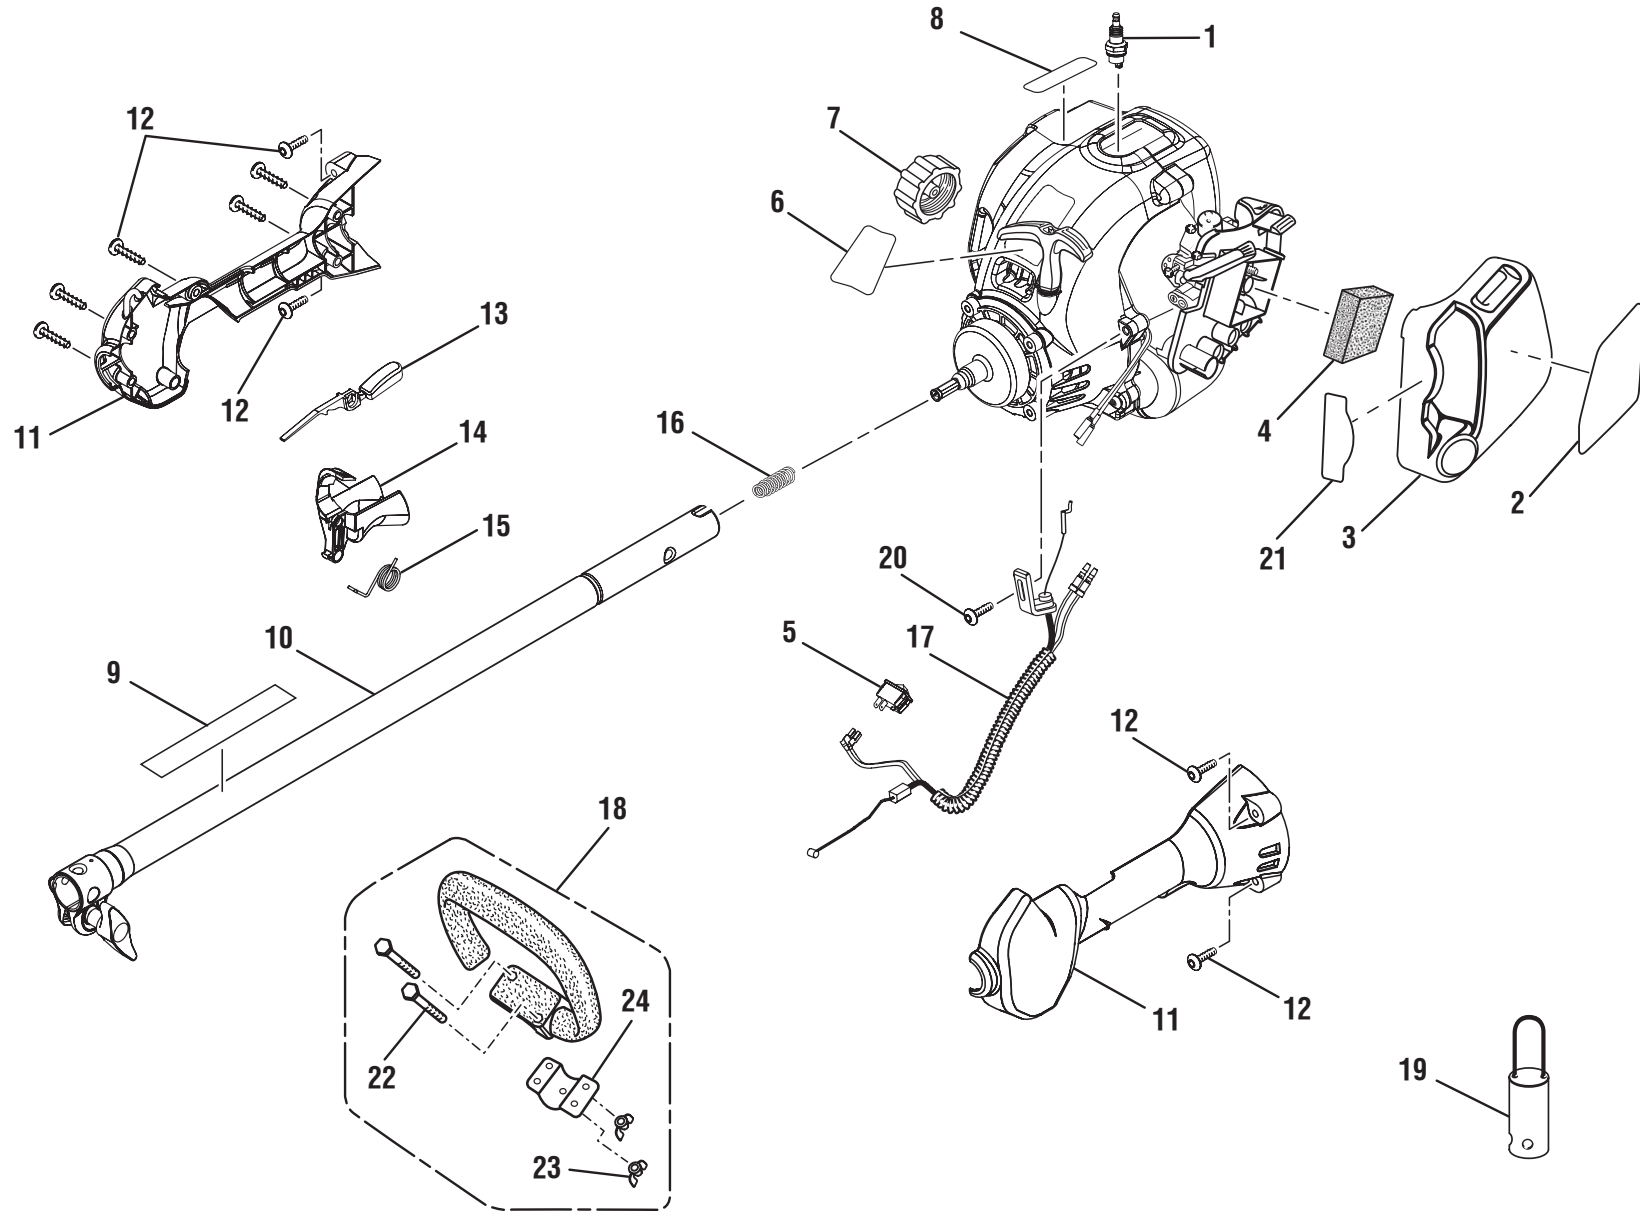

TAILLE-BORDURES À LIGNE DE 30 CC ET EXPAND-IT™ ACCESSOIRE COUPE-BORDURES
NO. DE MODÈLE RY30130

RY30120

FIGURE A

**TAILLE-BORDURES À LIGNE DE 30 CC ET EXPAND-IT™ ACCESSOIRE COUPE-BORDURES
NO. DE MODÈLE RY30130**

RY30120

LISTE DES PIÈCES DE LA FIGURE A

NO. DE LÉG.	NO. DE SERVICE	DESCRIPTION	QTÉ.	NO. DE LÉG.	NO. DE SERVICE	DESCRIPTION	QTÉ.
1	870170001	Bougie (*Champion RCJ4).....	1	14	518012002	Gâchette.....	1
2	940967004	Autocollant de démarrage.....	1	15	678021001	Ressort de torsion.....	1
3	940330006	Couvercle de filtre à air.....	1	16	678252001	Manchon.....	1
4	900952001	Filtre à air.....	1	17	308439001	Papillon et fil.....	1
5	760363002	Poignée du lanceur.....	1	18	308472001	Assemblage de poignée.....	1
6	940627021	Autocollant de modèle (CS30).....	1	19	518019001	Capuchon de suspension.....	1
7	300758006	Bouchon de carburant.....	1	20	660616001	Vis (10-24 x 7/8 in.).....	1
8	940299600	Plaquette de logo.....	1	21	940330006	Autocollant de volet de départ.....	1
9	940230132	Autocollant d'avertissement.....	1	22	660881001	* Boulon six pans (M5 x 30 mm).....	2
10	000998237	Arbre, partie supérieure (Incl. no. de lég. 9) ..	1	23	678256001	* Écrou papillon (M5).....	2
11	000998236	Poignée.....	1	24	638008001	Bride de guidon.....	1
12	660618002	* Vis (10-14 x 1 po).....	9		983000903	Manuel d'utilisation	
13	518011002	Verrouillage de gâchette.....	1		983000904	Feuille client