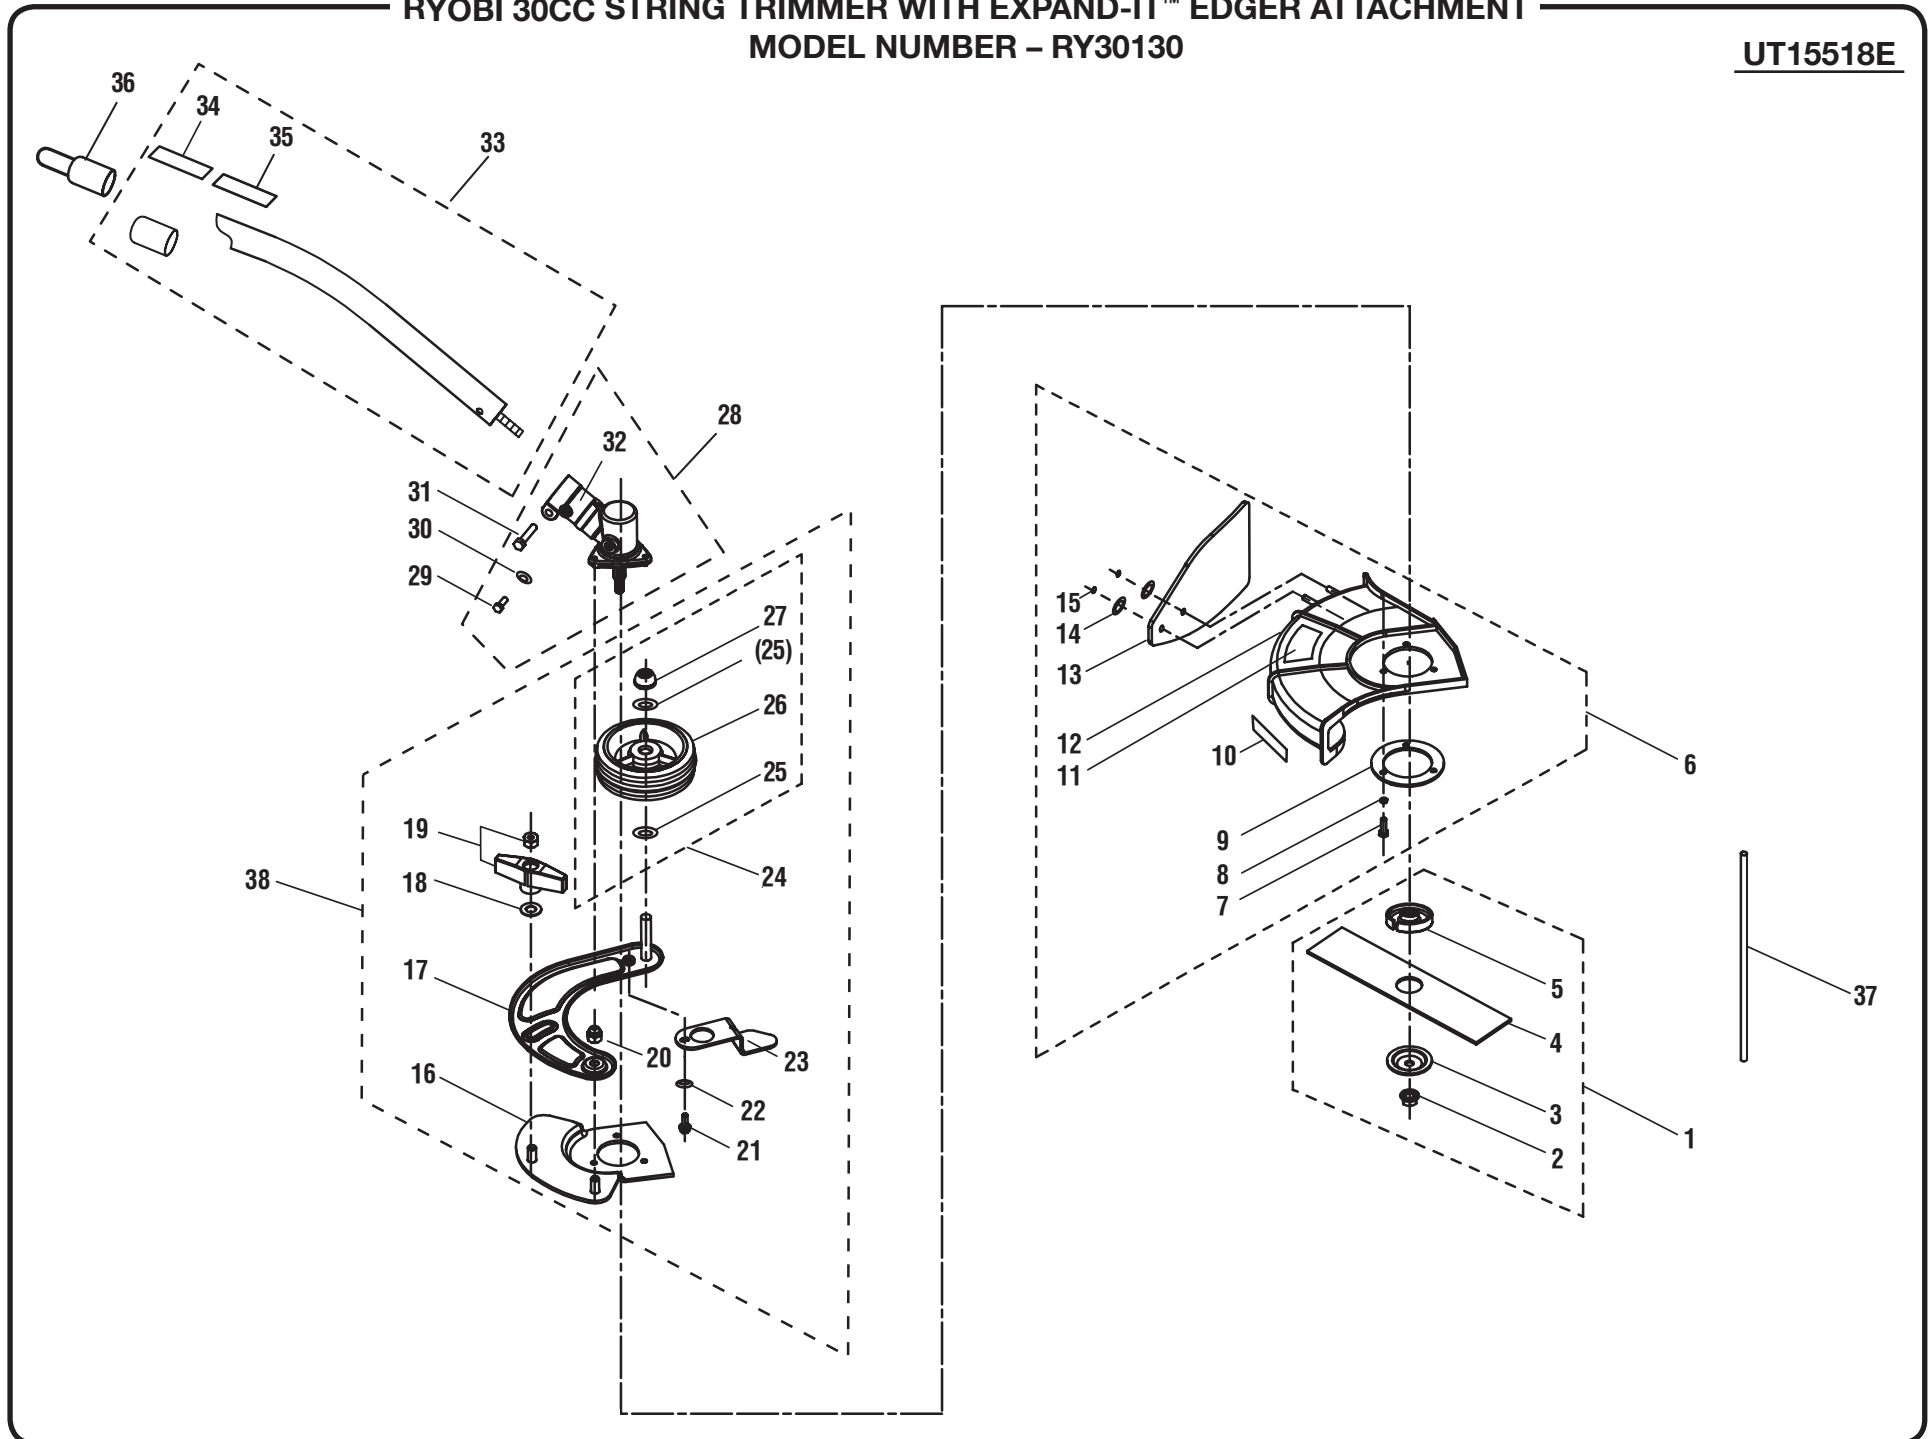

RYOBI 30CC STRING TRIMMER WITH EXPAND-IT™ EDGER ATTACHMENT
MODEL NUMBER – RY30130

UT15518E

RYOBI 30CC STRING TRIMMER WITH EXPAND-IT™ EDGER ATTACHMENT
MODEL NUMBER – RY30130

UT15518E

KEY NO.	PART NUMBER	DESCRIPTION	QTY.	KEY NO.	PART NUMBER	DESCRIPTION	QTY.
1	099078001001	Blade Assembly (Includes Key Nos. 2-5)	1	22	099078001023	* Washer (5 mm)	1
2	099078001002	* Lock Nut (M8)	1	23	099078001024	Curb Guide	1
3	099078001003	Cupped Washer	1	24	099078001025	Wheel Assembly	1
4	099078001004	Blade	1			(Includes Key Nos. 25-27)	
5	099078001005	Flanged Washer	1	25	099078001026	* Washer (10 mm)	2
6	099078001006	Blade Guard Assembly	1	26	099078001027	Wheel	1
		(Includes Key Nos. 7-15)		27	099078001028	* Push Nut (10 mm)	1
7	099078001007	* Screw (10-24 X 5/8 in. Hex Hd.)	3	28	099078001029	Gear Head & Screw Assembly	1
8	099078001008	* Lock Washer (5 mm)	3			(Includes Key Nos. 29-32)	
9	099078001009	Flange	1	29	099078001030	* Screw (M5 X 12 mm Hex Hd.)	1
10	099078001010	Warning Decal	1	30	099078001031	* Lock Washer (5 mm)	1
11	099078001011	Expand-it Logo Label	1	31	099078001032	* Cap Screw (M6 X 30 mm)	1
12	099078001012	Blade Guard	1	32	099078001033	Gear Head Assembly	1
13	099078001013	Drag Flap	1	33	099078001034	Boom Assembly	1
14	099078001014	* Washer (6 mm)	2			(Includes Key Nos. 34-35)	
15	099078001015	* Hex Nut (M6)	2	34	099078001038	Warning Decal	1
16	099078001017	Support Plate	1	35	099078001041	Warning Label (UL)	1
17	099078001018	Wheel Mounting Plate	1	36	099078001039	Hanger Cap	1
18	099078001019	* Washer (10 mm)	1	37	099078001040	Holding Pin	1
19	099078001020	Adjusting Knob With Hex Nut	1	38	099078001016	Support Arm Assembly	1
20	099078001021	* Hex Lock Nut (M8)	1			(Includes Key Nos. 16-24)	
21	099078001022	* Screw (M5 X 16 mm Hex Hd.)	1				

* Purchase locally from retailer where unit was purchased.