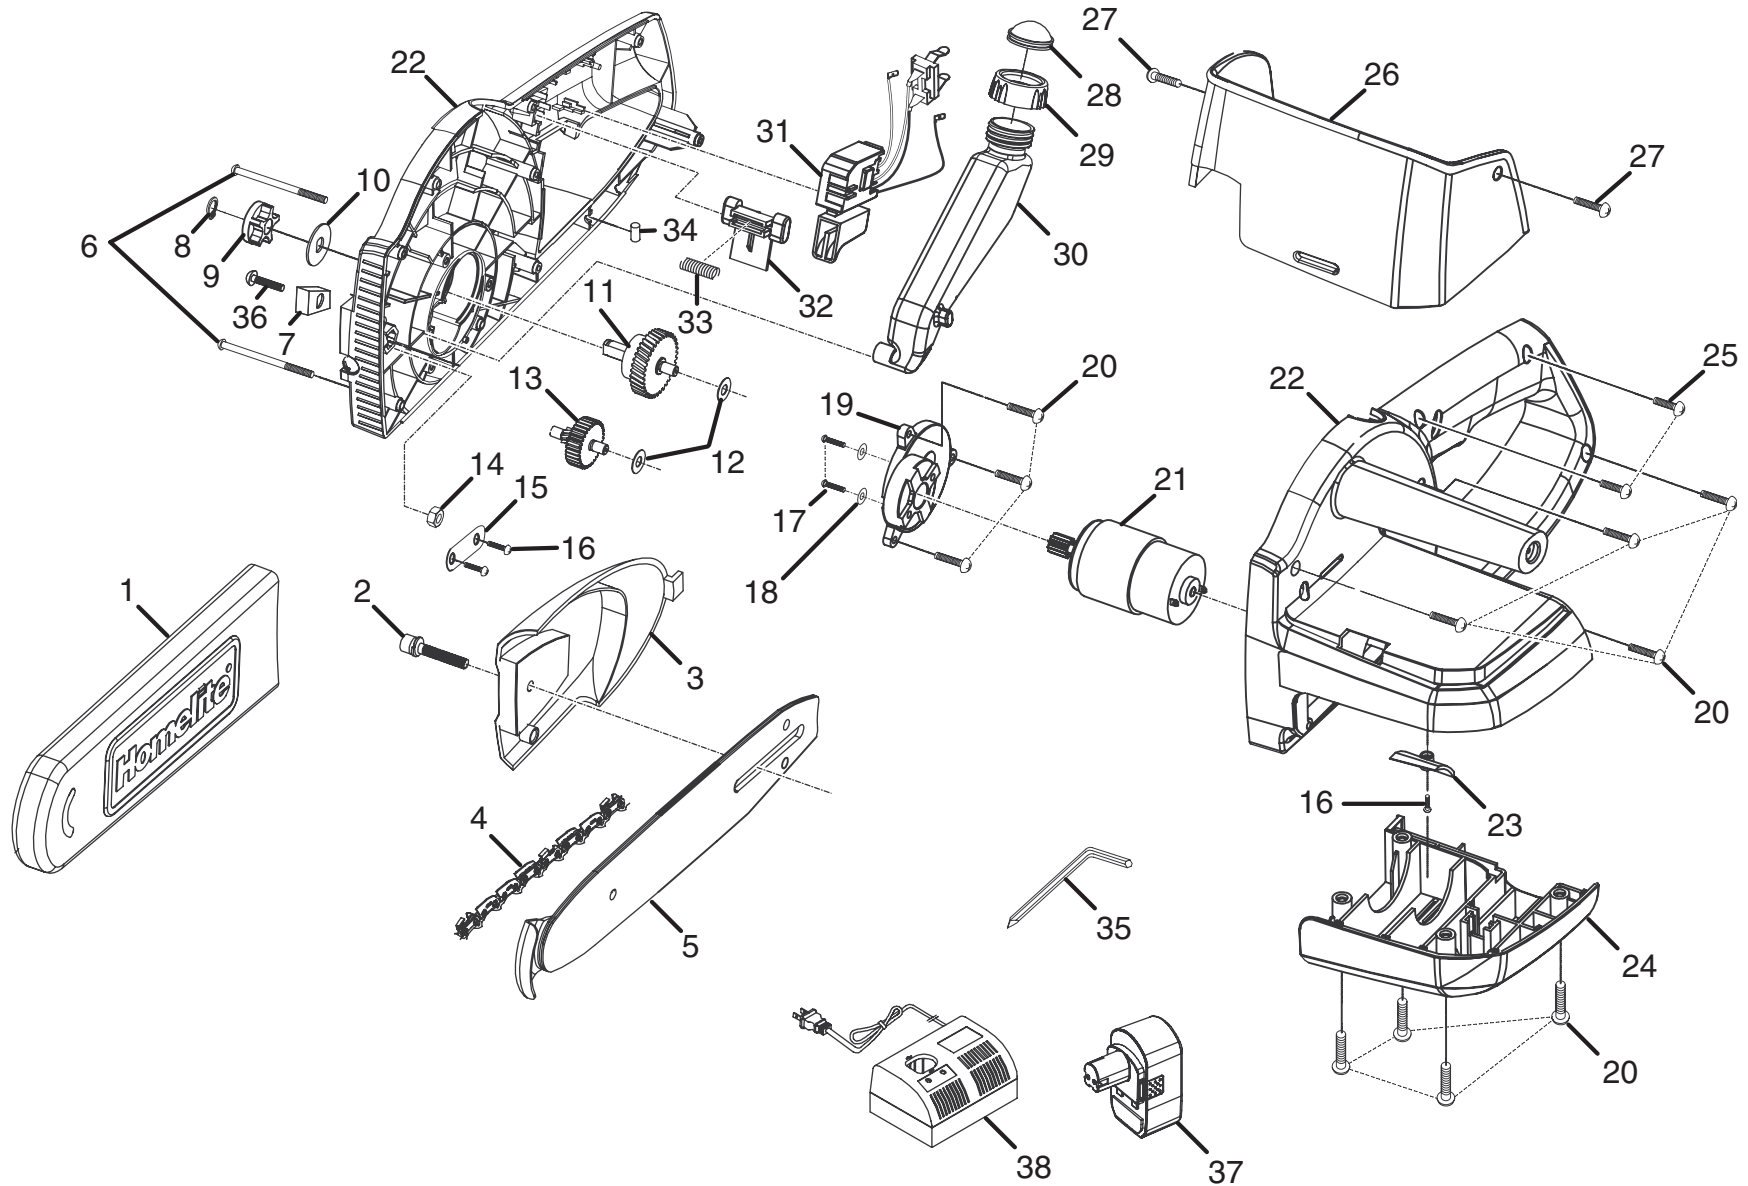

For Parts Call 606-678-9623 or 606-561-4983

**HOMELITE  
18 VOLT CORDLESS CHAIN SAW  
MODEL NO. UT34010  
REPAIR SHEET**

For Parts Call 606-678-9623 or 606-561-4983

HOMELITE 18 VOLT CORDLESS CHAIN SAW – MODEL NO. UT34010

**HOMELITE 18 VOLT CORDLESS CHAIN SAW – MODEL NO. UT34010**

The model number will be found on a plate attached to the motor housing. Always mention the model number in all correspondence regarding your **HOMELITE CORDLESS CHAIN SAW** or when ordering repair parts.

**PARTS LIST**

KEY NO.	PART NUMBER	DESCRIPTION	QTY.	KEY NO.	PART NUMBER	DESCRIPTION	QTY.
1	5836301	GUARD .....	1	21	2307404	MOTOR ASSEMBLY .....	1
2	6605802	SCREW .....	1	22	5949701	MOTOR HOUSING SUPPORT .....	1
3	2019301	SPROCKET GUARD .....	1	23	5958401	WIND PLATE.....	1
4	6958301	CHAIN, (90JG-040).....	1	24	2019201	LOWER MOTOR HOUSING .....	1
5	6222001	CHAIN BAR (10 in.) .....	1	25	6620805	* SCREW (M4 X 16 mm PAN HD.).....	2
6	6623704	* SCREW (M4 X 66 mm).....	2	26	200201001	FRONT HANDLE GUARD W/LABELS .....	1
7	900162004	FELT SEAL .....	1	27	6620604	* SCREW (M3.5 X 25 mm).....	2
8	6760802	C-RING .....	1	28	5950801	PRIMER BULB.....	1
9	6132301	SPROCKET .....	1	29	5950701	SCREW CAP .....	1
10	6973301	COVER PLATE .....	1	30	5836201	OIL TANK .....	1
11	3000343	OUTPUT SHAFT ASSEMBLY .....	1	31	2701520	SWITCH ASSEMBLY .....	1
12	6906001	WASHER .....	2	32	5217313	SAFETY KNOB.....	1
13	3000342	OUTPUT SHAFT ASSEMBLY .....	1	33	6799802	SPRING .....	1
14	6819602	NUT (M6) .....	1	34	5621901	CONTACT PLATE STOPPER .....	1
15	6985701	STEEL PLATE.....	1	35	6800203	HEX KEY (5mm).....	1
16	6600506	BEARING RETAINER SCREW.....	3	36	660200002	* SCREW (M2.3 X 6 mm).....	1
17	6621211	* SCREW (M4 X 12 mm).....	2	37	1323701	BATTERY .....	1
18	6703001	SPRING WASHER.....	2	38	1425701	BATTERY CHARGER .....	1
19	3076501	MOTOR MOUNTING ASSEMBLY .....	1		983000-113	OPERATOR'S MANUAL	
20	6620803	* SCREW (M4 X 22 mm PAN HD.).....	11		983000-113R	REPAIR SHEET	
					01-14-04		