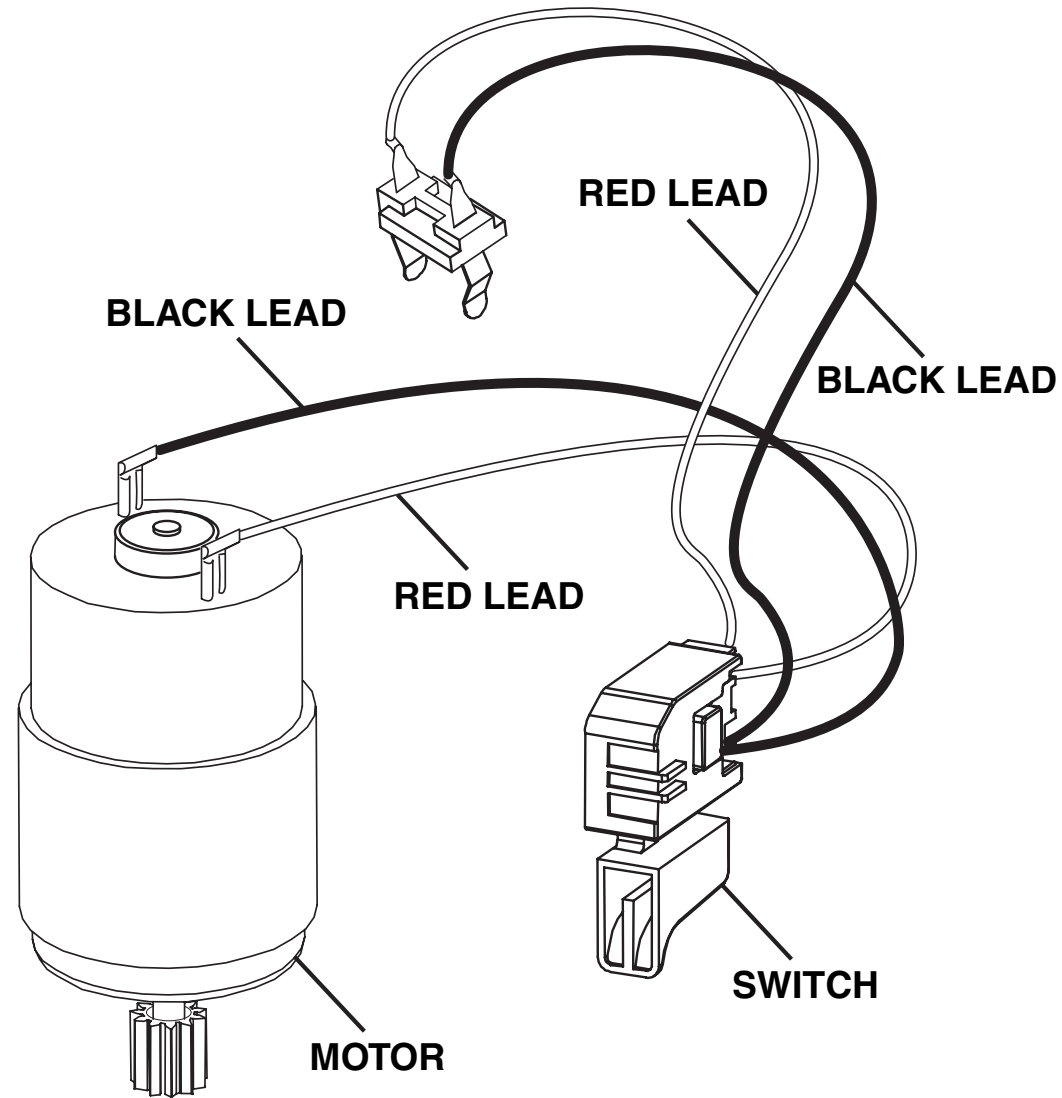

**HOMELITE 18 VOLT CORDLESS CHAIN SAW – MODEL NO. UT34010**

The model number will be found on a plate attached to the motor housing. Always mention the model number in all correspondence regarding your **HOMELITE CORDLESS CHAIN SAW** or when ordering repair parts.

**PARTS LIST**

KEY NO.	PART NUMBER	DESCRIPTION	QTY.	KEY NO.	PART NUMBER	DESCRIPTION	QTY.
1	5836301	GUARD .....	1	21	2307404	MOTOR ASSEMBLY .....	1
2	6605802	SCREW .....	1	22	5949701	MOTOR HOUSING SUPPORT .....	1
3	2019301	SPROCKET GUARD .....	1	23	5958401	WIND PLATE.....	1
4	6958301	CHAIN, (90JG-040).....	1	24	2019201	LOWER MOTOR HOUSING .....	1
5	6222001	CHAIN BAR (10 in.) .....	1	25	6620805	* SCREW (M4 X 16 mm PAN HD.).....	2
6	6623704	* SCREW (M4 X 66 mm).....	2	26	200201001	FRONT HANDLE GUARD W/LABELS .....	1
7	900162004	FELT SEAL .....	1	27	6620604	* SCREW (M3.5 X 25 mm).....	2
8	6760802	C-RING .....	1	28	5950801	PRIMER BULB.....	1
9	6132301	SPROCKET .....	1	29	5950701	SCREW CAP .....	1
10	6973301	COVER PLATE .....	1	30	5836201	OIL TANK .....	1
11	3000343	OUTPUT SHAFT ASSEMBLY .....	1	31	2701520	SWITCH ASSEMBLY .....	1
12	6906001	WASHER .....	2	32	5217313	SAFETY KNOB.....	1
13	3000342	OUTPUT SHAFT ASSEMBLY .....	1	33	6799802	SPRING .....	1
14	6819602	NUT (M6) .....	1	34	5621901	CONTACT PLATE STOPPER .....	1
15	6985701	STEEL PLATE.....	1	35	6800203	HEX KEY (5mm).....	1
16	6600506	BEARING RETAINER SCREW.....	3	36	660200002	* SCREW (M2.3 X 6 mm).....	1
17	6621211	* SCREW (M4 X 12 mm).....	2	37	1323701	BATTERY .....	1
18	6703001	SPRING WASHER.....	2	38	1425701	BATTERY CHARGER .....	1
19	3076501	MOTOR MOUNTING ASSEMBLY .....	1		983000-113	OPERATOR'S MANUAL	
20	6620803	* SCREW (M4 X 22 mm PAN HD.).....	11		983000-113R	REPAIR SHEET	
					01-14-04		

\* STANDARD HARDWARE ITEM – MAY BE PURCHASED LOCALLY

For Parts Call 606-678-9623 or 606-561-4983

HOMELITE 18 VOLT CORDLESS CHAIN SAW – MODEL NO. UT34010

**WIRING DIAGRAM**