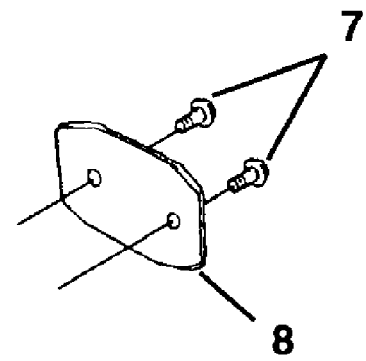

Page 4 of 16

Ref #	Part Number	Qty	S/P/F	Description
1	UP00535	1		CARBURETOR ASSEMBLY
2	PS00774	1		GASKET-Carburetor
3	PS00776	1		GASKET-Carburetor
4	PS01441	1	S	PRIMER BULB
5	UP00537	1		AIR FILTER ASSEMBLY
6	PS00781	1		BODY-Air Filter Torque Specs 19 - 29 In/Lbs, 2.1 - 3.3 Nm
7	PS00782	2		SCREW (M5 x 62)
8	UP02948	2	S	FILTER-Air
9	PS00784	1		COVER-Air Filter Torque Specs 19 - 29 In/Lbs, 2.1 - 3.3 Nm
10	PS00785	1		SCREW ASSEMBLY
11	PS00777	2		GASKET-Air Filter
12	PS00787	1		PLATE-Carburetor Mounting
13	PS00757	1		HEAT DAM Torque Specs 35 - 45 In/Lbs, 4.0 - 5.1 Nm
14	PS00758	4		SCREW-Socket Hd (M5 x 20)
15	UP00532	1		REED VALVE ASSEMBLY
16	PS00765	1		GASKET-Heat Dam
17	PS00766	1		GASKET-Reed Valve
18	UP00536	1		BRACKET ASSEMBLY
11	PS00777	2		GASKET-Air Filter
19	PS00611	1		SCREW-Cable Adjust
20	PS00780	1		NUT (M6)
21	UP00520	1		FUEL TANK ASSEMBLY
22	PS00520	1		FILTER-Fuel
23	PS00718	1		TUBE-Fuel
24	PS00522	1	S	RETAINER-Cap
25	UP02946	1	/P	CAP-Fuel
26	PS00657	3		WASHERS(M5)
27	PS00722	3		SCREWS-Pan Hd (M5 x 20)
28	PS00723	1		RETAINER-Fuel Line
29	PS00724	1		SPIRAL RETAINER-Fuel Line

GB50 Blower UT-26115  
Engine Internals

Page 6 of 16

Ref #	Part Number	Qty	S/P/F	Description
1	UP00528	1		CYLINDER ASSEMBLY
2	PS00745	1		GASKET-Cylinder
3	PS00746	1		GASKET-Muffler
4	PS00848	4		SCREW-Socket Hd (M6 x 18) Torque Specs 95 - 111 In/Lbs, 10.7 - 12.5 Nm
5	UP00529	1		PISTON ASSEMBLY
6	PS00748	2		RING-Piston
2	PS00745	1		GASKET-Cylinder
7	PS00750	1		BEARING-Wrist Pin
8	UP00530	1		CRANKCASE ASSEMBLY
9	PS00751	1		GASKET-Crankcase
10	PS00752	4		SCREW-Socket Hd (M5 x 30 SW) Torque Specs 53 - 69 In/Lbs, 6.0 - 7.8 Nm
11	PS03153	1		OIL SEAL
12	PS03154	1	/P	BALL BEARING
13	PS03155	1		BALL BEARING
14	PS03156	1		OIL SEAL
15	PS00753	1		WIRE-Ground
16	PS00754	4		BOLT ASSEMBLY (M6 x 25 SW) Torque Specs 95 - 111 In/Lbs, 10.7 - 12.5 Nm
17	PS00755	1		CRANKSHAFT COMPLETE
18	PS00756	1		WOODRUFF KEY