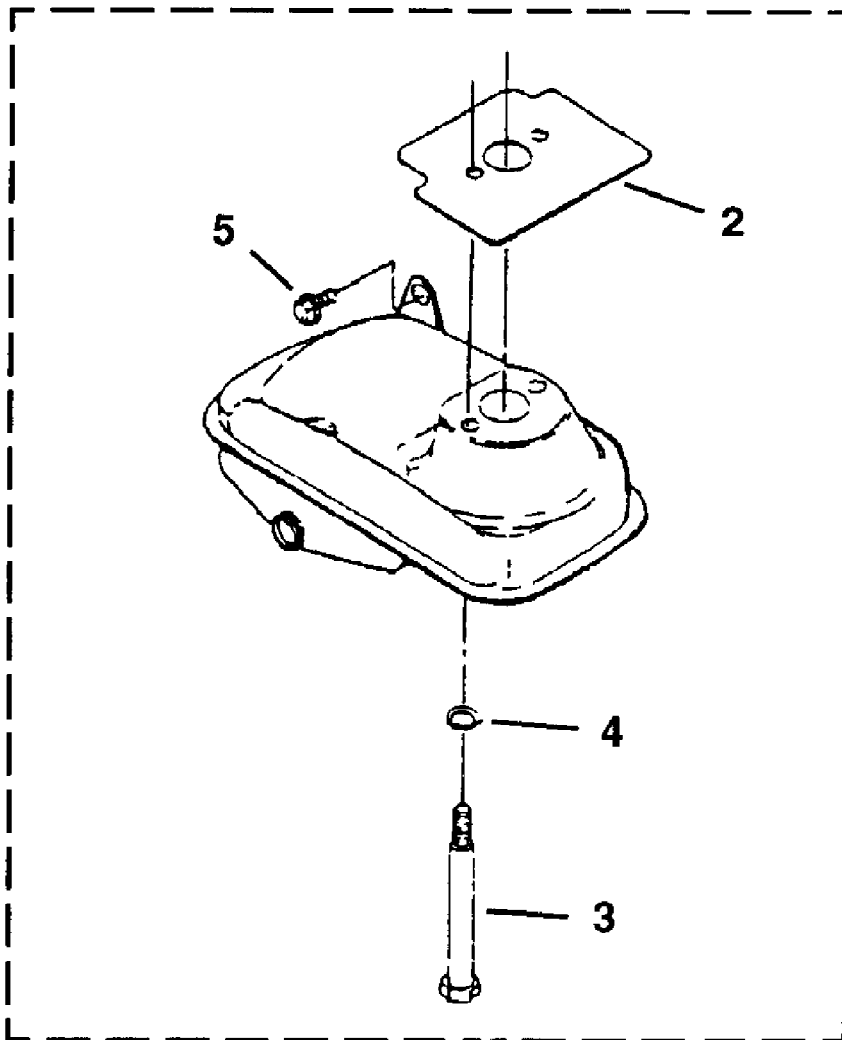

Page 4 of 16

Ref #	Part Number	Qty	S/P/F	Description
1	UP00535	1		CARBURETOR ASSEMBLY
2	PS00774	1		GASKET-Carburetor
3	PS00776	1		GASKET-Carburetor
4	PS01441	1	S	PRIMER BULB
5	UP00537	1		AIR FILTER ASSEMBLY
6	PS00781	1		BODY-Air Filter Torque Specs 19 - 29 In/Lbs, 2.1 - 3.3 Nm
7	PS00782	2		SCREW (M5 x 62)
8	UP02948	2	S	FILTER-Air
9	PS00784	1		COVER-Air Filter Torque Specs 19 - 29 In/Lbs, 2.1 - 3.3 Nm
10	PS00785	1		SCREW ASSEMBLY
11	PS00777	2		GASKET-Air Filter
12	PS00787	1		PLATE-Carburetor Mounting
13	PS00757	1		HEAT DAM Torque Specs 35 - 45 In/Lbs, 4.0 - 5.1 Nm
14	PS00758	4		SCREW-Socket Hd (M5 x 20)
15	UP00532	1		REED VALVE ASSEMBLY
16	PS00765	1		GASKET-Heat Dam
17	PS00766	1		GASKET-Reed Valve
18	UP00536	1		BRACKET ASSEMBLY
11	PS00777	2		GASKET-Air Filter
19	PS00611	1		SCREW-Cable Adjust
20	PS00780	1		NUT (M6)
21	UP00520	1		FUEL TANK ASSEMBLY
22	PS00520	1		FILTER-Fuel
23	PS00718	1		TUBE-Fuel
24	PS00522	1	S	RETAINER-Cap
25	UP02946	1	/P	CAP-Fuel
26	PS00657	3		WASHERS(M5)
27	PS00722	3		SCREWS-Pan Hd (M5 x 20)
28	PS00723	1		RETAINER-Fuel Line
29	PS00724	1		SPIRAL RETAINER-Fuel Line

GB50 Blower UT-26115  
Engine Internals

Page 6 of 16

Ref #	Part Number	Qty	S/P/F	Description
1	UP00528	1		CYLINDER ASSEMBLY
2	PS00745	1		GASKET-Cylinder
3	PS00746	1		GASKET-Muffler
4	PS00848	4		SCREW-Socket Hd (M6 x 18) Torque Specs 95 - 111 In/Lbs, 10.7 - 12.5 Nm
5	UP00529	1		PISTON ASSEMBLY
6	PS00748	2		RING-Piston
2	PS00745	1		GASKET-Cylinder
7	PS00750	1		BEARING-Wrist Pin
8	UP00530	1		CRANKCASE ASSEMBLY
9	PS00751	1		GASKET-Crankcase
10	PS00752	4		SCREW-Socket Hd (M5 x 30 SW) Torque Specs 53 - 69 In/Lbs, 6.0 - 7.8 Nm
11	PS03153	1		OIL SEAL
12	PS03154	1	/P	BALL BEARING
13	PS03155	1		BALL BEARING
14	PS03156	1		OIL SEAL
15	PS00753	1		WIRE-Ground
16	PS00754	4		BOLT ASSEMBLY (M6 x 25 SW) Torque Specs 95 - 111 In/Lbs, 10.7 - 12.5 Nm
17	PS00755	1		CRANKSHAFT COMPLETE
18	PS00756	1		WOODRUFF KEY