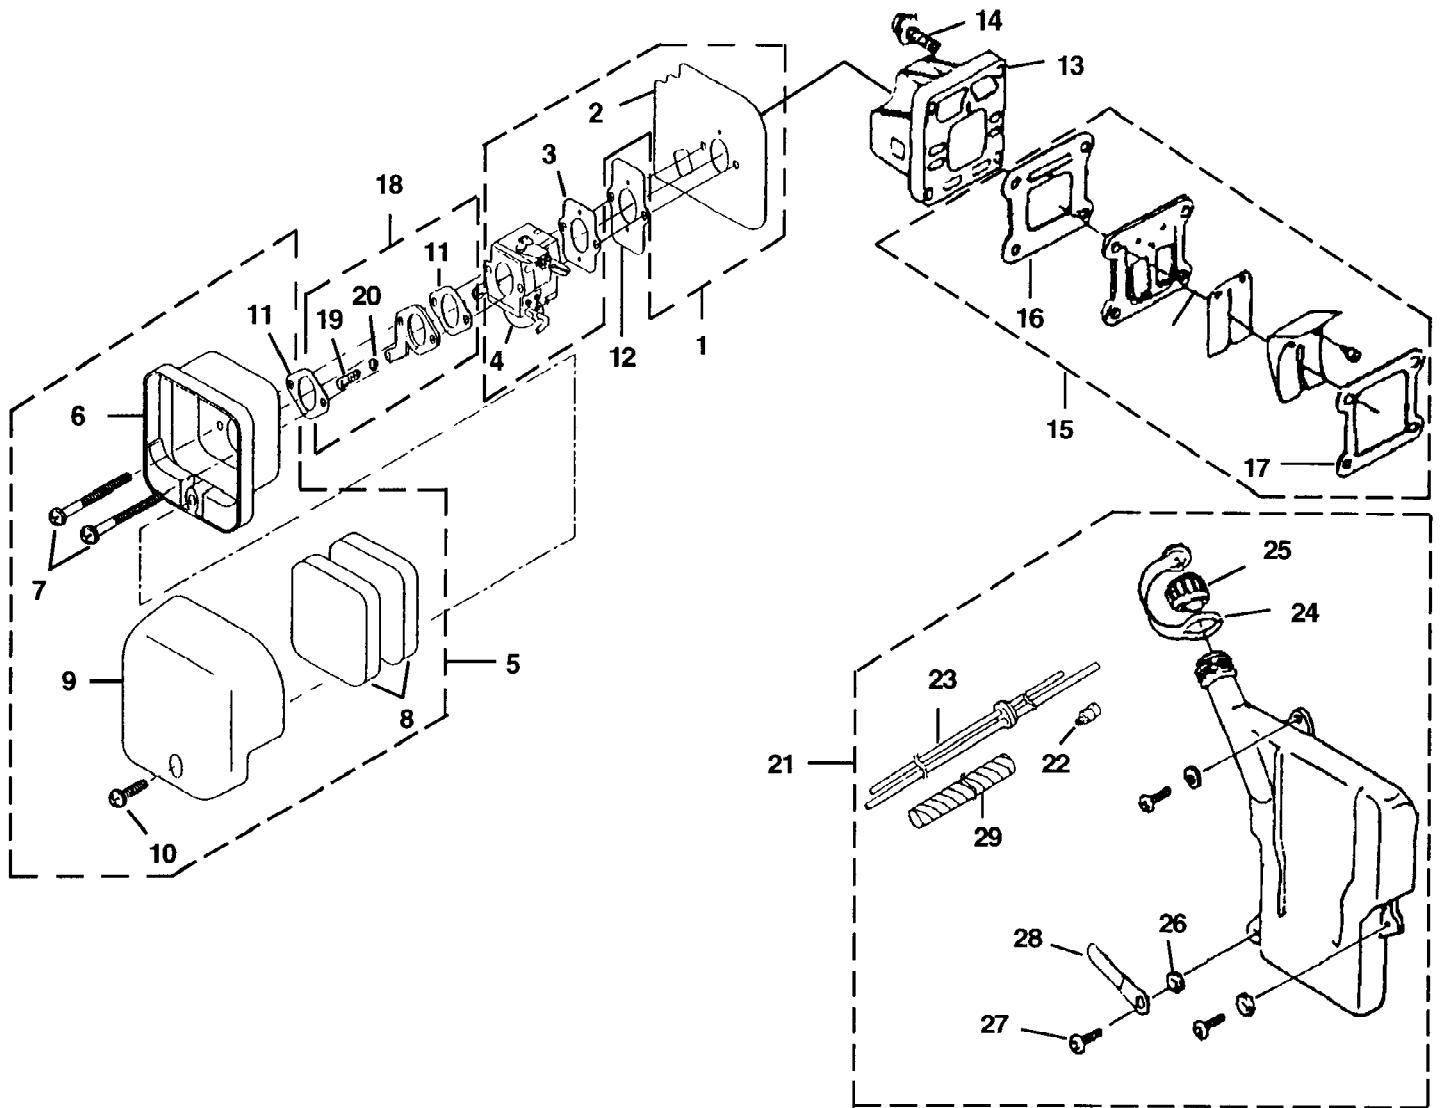

GB50 Blower UT-26115
Air Filter - Carburetor - Fuel Tank

Page 4 of 16

Ref #	Part Number	Qty	S/P/F	Description
1	UP00535	1		CARBURETOR ASSEMBLY
2	PS00774	1		GASKET-Carburetor
3	PS00776	1		GASKET-Carburetor
4	PS01441	1	S	PRIMER BULB
5	UP00537	1		AIR FILTER ASSEMBLY
6	PS00781	1		BODY-Air Filter Torque Specs 19 - 29 In/Lbs, 2.1 - 3.3 Nm
7	PS00782	2		SCREW (M5 x 62)
8	UP02948	2	S	FILTER-Air
9	PS00784	1		COVER-Air Filter Torque Specs 19 - 29 In/Lbs, 2.1 - 3.3 Nm
10	PS00785	1		SCREW ASSEMBLY
11	PS00777	2		GASKET-Air Filter
12	PS00787	1		PLATE-Carburetor Mounting
13	PS00757	1		HEAT DAM Torque Specs 35 - 45 In/Lbs, 4.0 - 5.1 Nm
14	PS00758	4		SCREW-Socket Hd (M5 x 20)
15	UP00532	1		REED VALVE ASSEMBLY
16	PS00765	1		GASKET-Heat Dam
17	PS00766	1		GASKET-Reed Valve
18	UP00536	1		BRACKET ASSEMBLY
11	PS00777	2		GASKET-Air Filter
19	PS00611	1		SCREW-Cable Adjust
20	PS00780	1		NUT (M6)
21	UP00520	1		FUEL TANK ASSEMBLY
22	PS00520	1		FILTER-Fuel
23	PS00718	1		TUBE-Fuel
24	PS00522	1	S	RETAINER-Cap
25	UP02946	1	/P	CAP-Fuel
26	PS00657	3		WASHERS(M5)
27	PS00722	3		SCREWS-Pan Hd (M5 x 20)
28	PS00723	1		RETAINER-Fuel Line
29	PS00724	1		SPIRAL RETAINER-Fuel Line