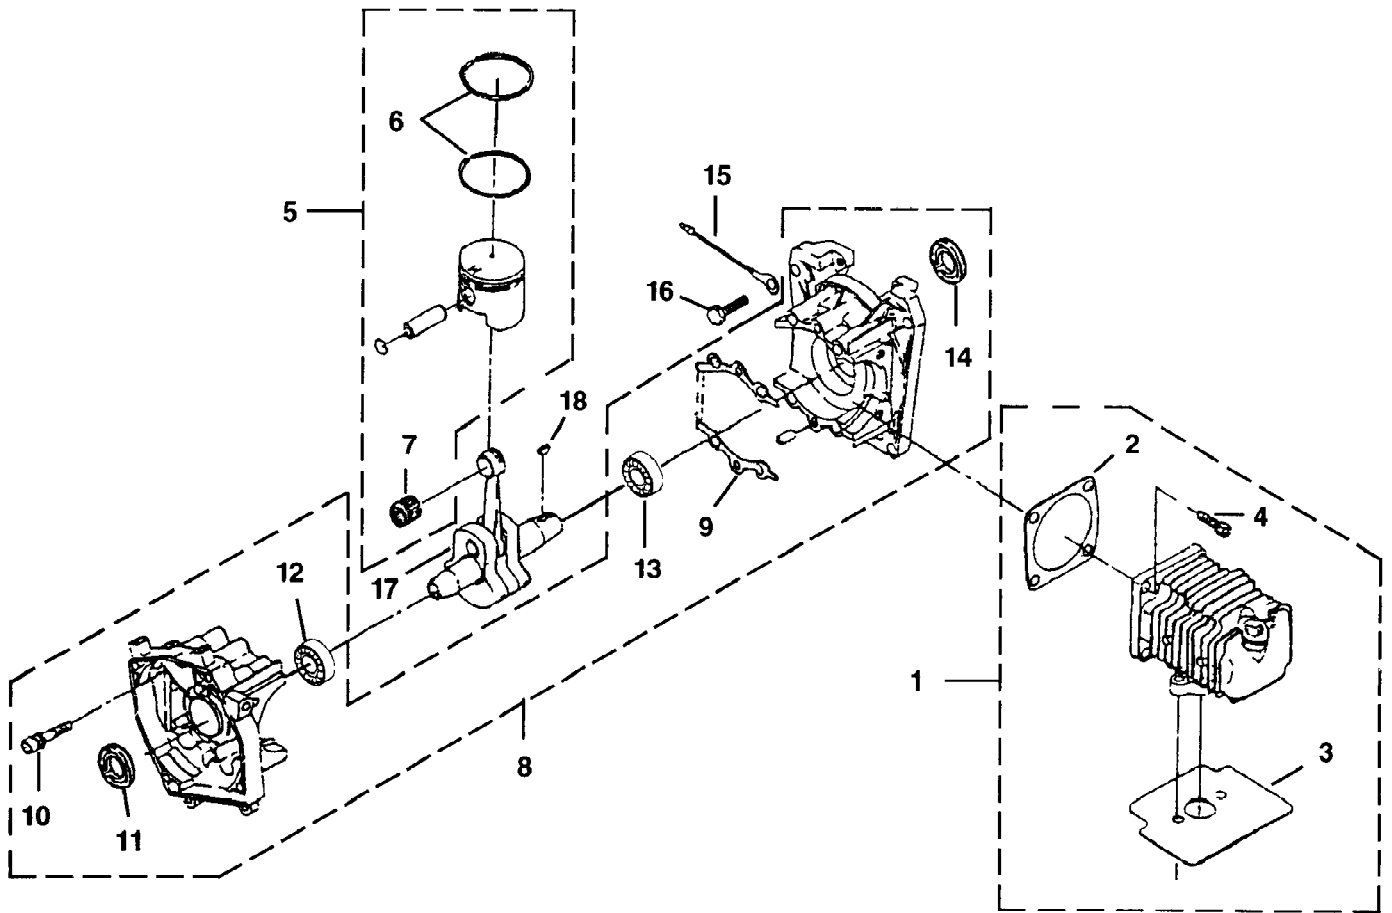

Page 4 of 16

Ref #	Part Number	Qty	S/P/F	Description
1	UP00535	1		CARBURETOR ASSEMBLY
2	PS00774	1		GASKET-Carburetor
3	PS00776	1		GASKET-Carburetor
4	PS01441	1	S	PRIMER BULB
5	UP00537	1		AIR FILTER ASSEMBLY
6	PS00781	1		BODY-Air Filter Torque Specs 19 - 29 In/Lbs, 2.1 - 3.3 Nm
7	PS00782	2		SCREW (M5 x 62)
8	UP02948	2	S	FILTER-Air
9	PS00784	1		COVER-Air Filter Torque Specs 19 - 29 In/Lbs, 2.1 - 3.3 Nm
10	PS00785	1		SCREW ASSEMBLY
11	PS00777	2		GASKET-Air Filter
12	PS00787	1		PLATE-Carburetor Mounting
13	PS00757	1		HEAT DAM Torque Specs 35 - 45 In/Lbs, 4.0 - 5.1 Nm
14	PS00758	4		SCREW-Socket Hd (M5 x 20)
15	UP00532	1		REED VALVE ASSEMBLY
16	PS00765	1		GASKET-Heat Dam
17	PS00766	1		GASKET-Reed Valve
18	UP00536	1		BRACKET ASSEMBLY
11	PS00777	2		GASKET-Air Filter
19	PS00611	1		SCREW-Cable Adjust
20	PS00780	1		NUT (M6)
21	UP00520	1		FUEL TANK ASSEMBLY
22	PS00520	1		FILTER-Fuel
23	PS00718	1		TUBE-Fuel
24	PS00522	1	S	RETAINER-Cap
25	UP02946	1	/P	CAP-Fuel
26	PS00657	3		WASHERS(M5)
27	PS00722	3		SCREWS-Pan Hd (M5 x 20)
28	PS00723	1		RETAINER-Fuel Line
29	PS00724	1		SPIRAL RETAINER-Fuel Line

GB50 Blower UT-26115  
Engine Internals

Page 6 of 16

Ref #	Part Number	Qty	S/P/F	Description
1	UP00528	1		CYLINDER ASSEMBLY
2	PS00745	1		GASKET-Cylinder
3	PS00746	1		GASKET-Muffler
4	PS00848	4		SCREW-Socket Hd (M6 x 18) Torque Specs 95 - 111 In/Lbs, 10.7 - 12.5 Nm
5	UP00529	1		PISTON ASSEMBLY
6	PS00748	2		RING-Piston
2	PS00745	1		GASKET-Cylinder
7	PS00750	1		BEARING-Wrist Pin
8	UP00530	1		CRANKCASE ASSEMBLY
9	PS00751	1		GASKET-Crankcase
10	PS00752	4		SCREW-Socket Hd (M5 x 30 SW) Torque Specs 53 - 69 In/Lbs, 6.0 - 7.8 Nm
11	PS03153	1		OIL SEAL
12	PS03154	1	/P	BALL BEARING
13	PS03155	1		BALL BEARING
14	PS03156	1		OIL SEAL
15	PS00753	1		WIRE-Ground
16	PS00754	4		BOLT ASSEMBLY (M6 x 25 SW) Torque Specs 95 - 111 In/Lbs, 10.7 - 12.5 Nm
17	PS00755	1		CRANKSHAFT COMPLETE
18	PS00756	1		WOODRUFF KEY