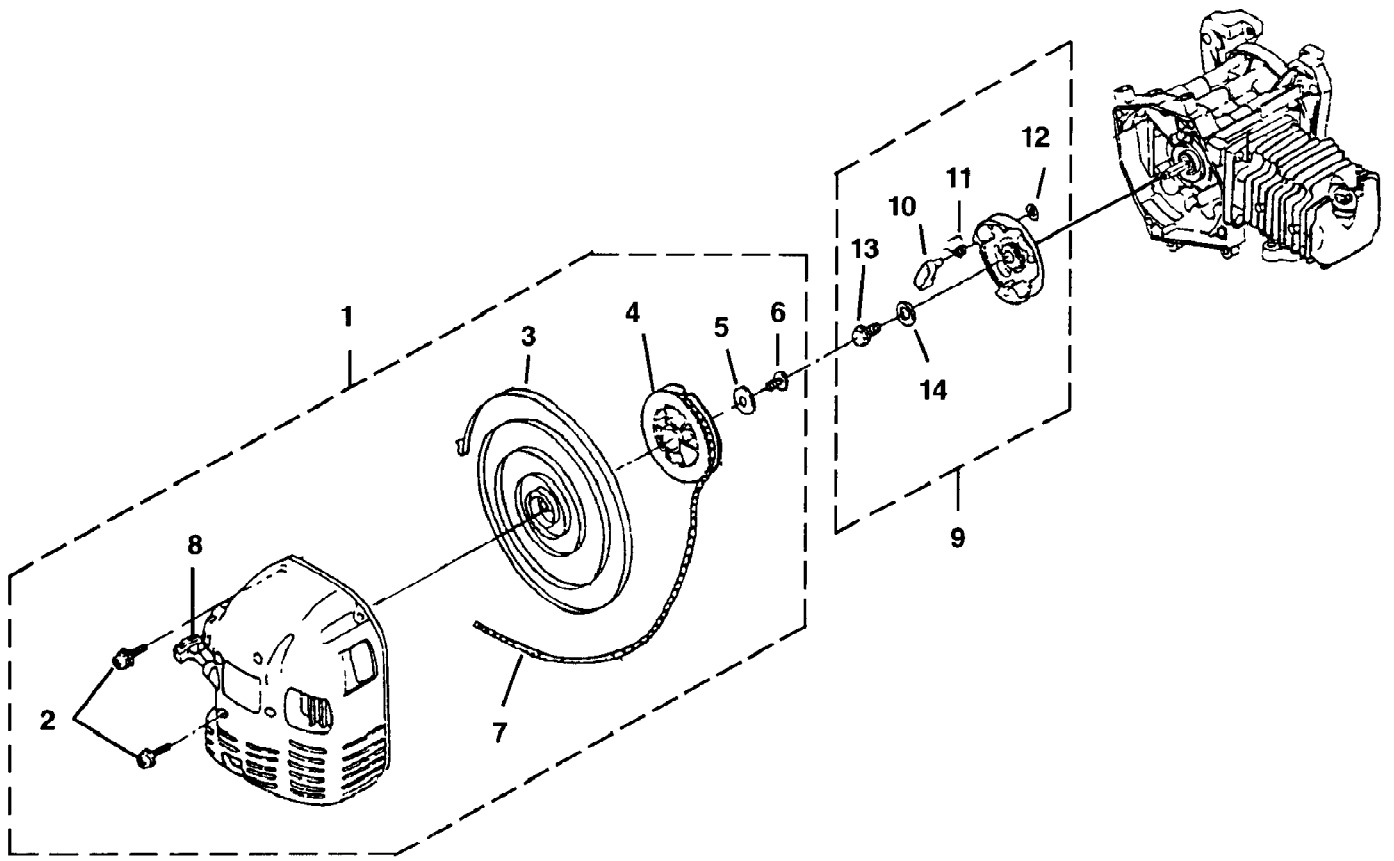

GB50 Blower UT-26115  
Fuel Tank - Frame - Harness - Volute - Impeller

GB50 Blower UT-26115

Page 10 of 16

Fuel Tank - Frame - Harness - Volute - Impeller

Ref #	Part Number	Qty	S/P/F	Description
1	UP00522	1		VOLUTE-Outer
2	PS00727	10		SCREW-Tapping (M5 x 25)
3	UP00521	1		VOLUTE-Inner Torque Specs 17 - 27 In/Lbs, 1.9 - 3.1 Nm
4	PS00494	2		NUT (M5)
5	PS00726	2		SCREW ASSEMBLY (M5 x 25 W SW)
6	UP00523	1		ISOLATORS-Upper
7	PS00728	2		BRACKET-Isolator
8	PS00729	4		SCREW-Self Tapping (M5 x 10) Torque Specs 17 - 27 In/Lbs, 1.9 - 3.1 Nm
9	PS00744	2		SPACERS
10	PS00740	2		NUT-Flange
11	UP00524	1		ISOLATORS-Lower
12	PS00732	2		NUT (M6 x 5)
13	PS00861	2		NUT-Flange
14	UP00525	1		FAN ASSEMBLY
15	PS00754	3		BOLT ASSEMBLY
16	UP00527	1		FRAME COMPLETE
17	PS00736	2		FRAME-Side
18	PS00737	1		HANDLE
19	PS00722	9		SCREW-Pan Hd (M5 x 20) Torque Specs 17 - 27 In/Lbs, 1.9 - 3.1 Nm
20	PS00657	9		WASHER (M5)
10	PS00740	9		NUT-Flange (M5)
21	PS00741	1		CUSHION
22	PS00742	4		RIVET-Lock
3	PS00726	2		SCREW ASSEMBLY (M5 x 25 W SW)
9	PS00744	2		SPACER
23	PS00929	1		SHOULDER HARNESS
24	PS03398	3		WASHER

GB50 Blower UT-26115  
Ignition - Rotor

Page 12 of 16

Ref #	Part Number	Qty	S/P/F	Description
1	UP00531	1		IGNITION KIT
2	PS00689	1		CAP-Plug
3	PS00499	1		SPRING-Plug Cap
4	PS00764	2		SCREW-Socket Hd (M5 x 22 W) Torque Specs 35 - 45 In/Lbs, 4.0 - 5.1 Nm
5	UP00533	1		ROTOR ASSEMBLY
6	PS00767	1		WASHER (M8)
7	PS00769	1		BOLT ASSEMBLY (MS x 16 SW) Torque Specs 53 - 69 In/Lbs, 6.0 - 7.8 Nm
8	PS03150	1		SPARK PLUG Torque Specs 120 - 180 In/Lbs, 13.6 - 20.3 Nm