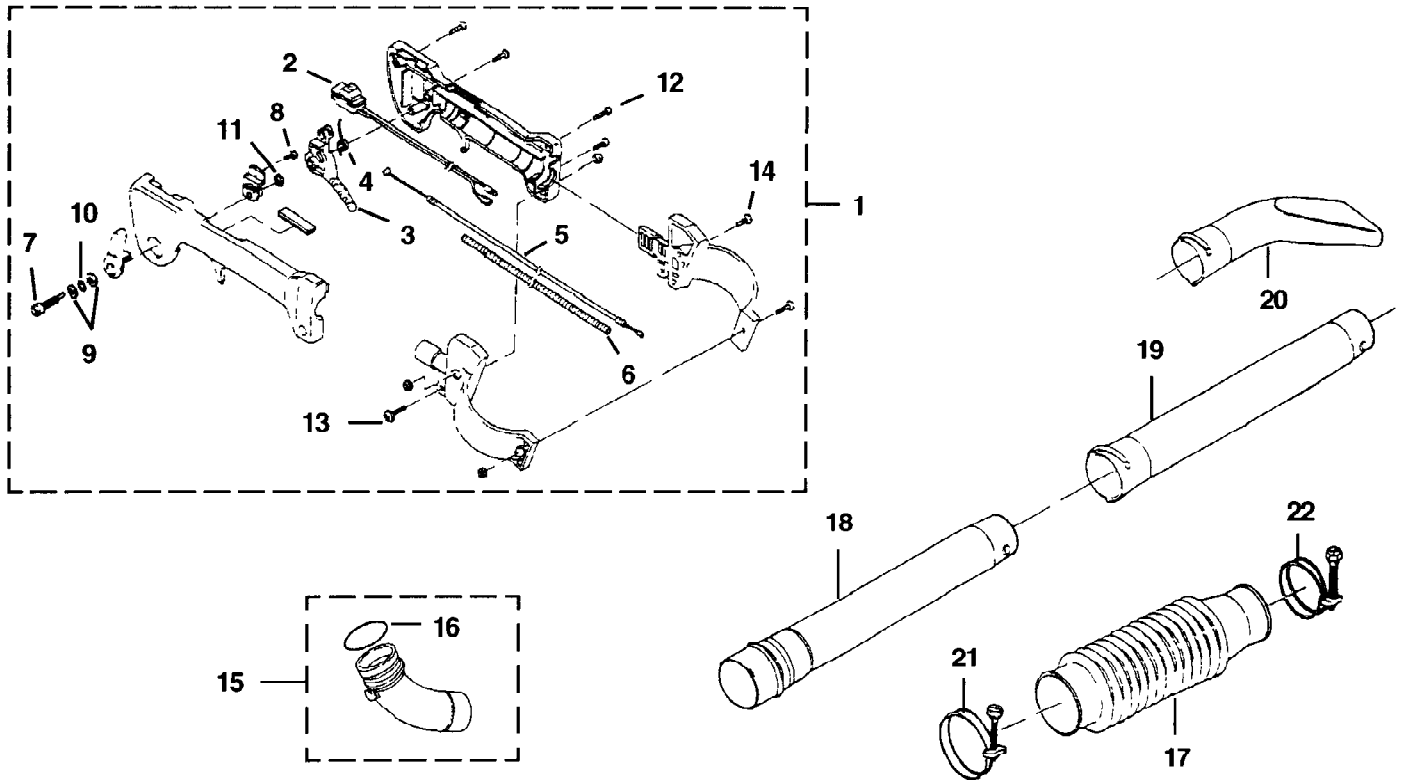

GB50 Blower UT-26115  
Ignition - Rotor

Page 12 of 16

Ref #	Part Number	Qty	S/P/F	Description
1	UP00531	1		IGNITION KIT
2	PS00689	1		CAP-Plug
3	PS00499	1		SPRING-Plug Cap
4	PS00764	2		SCREW-Socket Hd (M5 x 22 W) Torque Specs 35 - 45 In/Lbs, 4.0 - 5.1 Nm
5	UP00533	1		ROTOR ASSEMBLY
6	PS00767	1		WASHER (M8)
7	PS00769	1		BOLT ASSEMBLY (MS x 16 SW) Torque Specs 53 - 69 In/Lbs, 6.0 - 7.8 Nm
8	PS03150	1		SPARK PLUG Torque Specs 120 - 180 In/Lbs, 13.6 - 20.3 Nm

GB50 Blower UT-26115  
Starter

Page 14 of 16

Ref #	Part Number	Qty	S/P/F	Description
1	UP00518	1		STARTER COMPLETE
2	PS00706	8		SCREW-Socket Hd (M5 x 20 W SW) Torque Specs 8 - 12 In/Lbs, 0.9 - 1.4 Nm
3	PS00707	1		SPRING
4	PS00708	1		PULLEY
5	PS00709	1		WASHER
6	PS00710	1		SCREW (M5 x 12) Torque Specs 8 - 12 In/Lbs, 0.9 - 1.4 Nm
7	PS00711	1		ROPE-Starter
8	PS00801	1		GRIP
9	UP00519	1		STARTER CUP ASSEMBLY
10	PS00712	1		RATCHET
11	PS00713	1		SPRING-Return
12	PS00479	1		E-CLIP
13	PS00817	1		BOLT ASSEMBLY (M6 x 16) Torque Specs 8 - 12 In/Lbs, 0.9 - 1.4 Nm
14	PS00716	1		WASHERS (M5)

GB50 Blower UT-26115  
Tubes - Control Handle

Page 15 of 16

GB50 Blower UT-26115  
Tubes - Control Handle

Page 16 of 16

Ref #	Part Number	Qty	S/P/F	Description
1	UP00538	1		CONTROL LEVER ASSEMBLY
2	PS00788	1		SWITCH COMPLETE
3	PS00789	1		TRIGGER-Throttle
4	PS00790	1		SPRING
5	PS00791	1		CABLE-Throttle
6	PS00792	1		SPIRAL CABLE TUBE
7	PS00793	1		SCREW-Socket Hd (M6 x 30)
8	PS00794	1		SCREW-Self Tapping (M4 x 8)
9	PS00644	2		WASHER
10	PS00796	1		WASHER-Wave
11	PS00780	1		NUT (M6)
12	PS00798	4		SCREW-Self Tapping (M4 x 16)
13	PS00726	1		SCREW ASSEMBLY (M5 x 25 W SW)
14	PS00722	2		SCREW-Pan Hd (MS x 20)
15	UP00526	1		ELBOW COMPLETE
16	PS00735	1		O-RING
17	PS00930	1		TUBE-Flexible
18	PS00931	1		TUBE-Upper
19	PS00932	1		TUBE-Lower
20	PS00933	1		NOZZLE
21	PS00927	1		CLAMP-Hose
22	PS00928	1		CLAMP-Hose