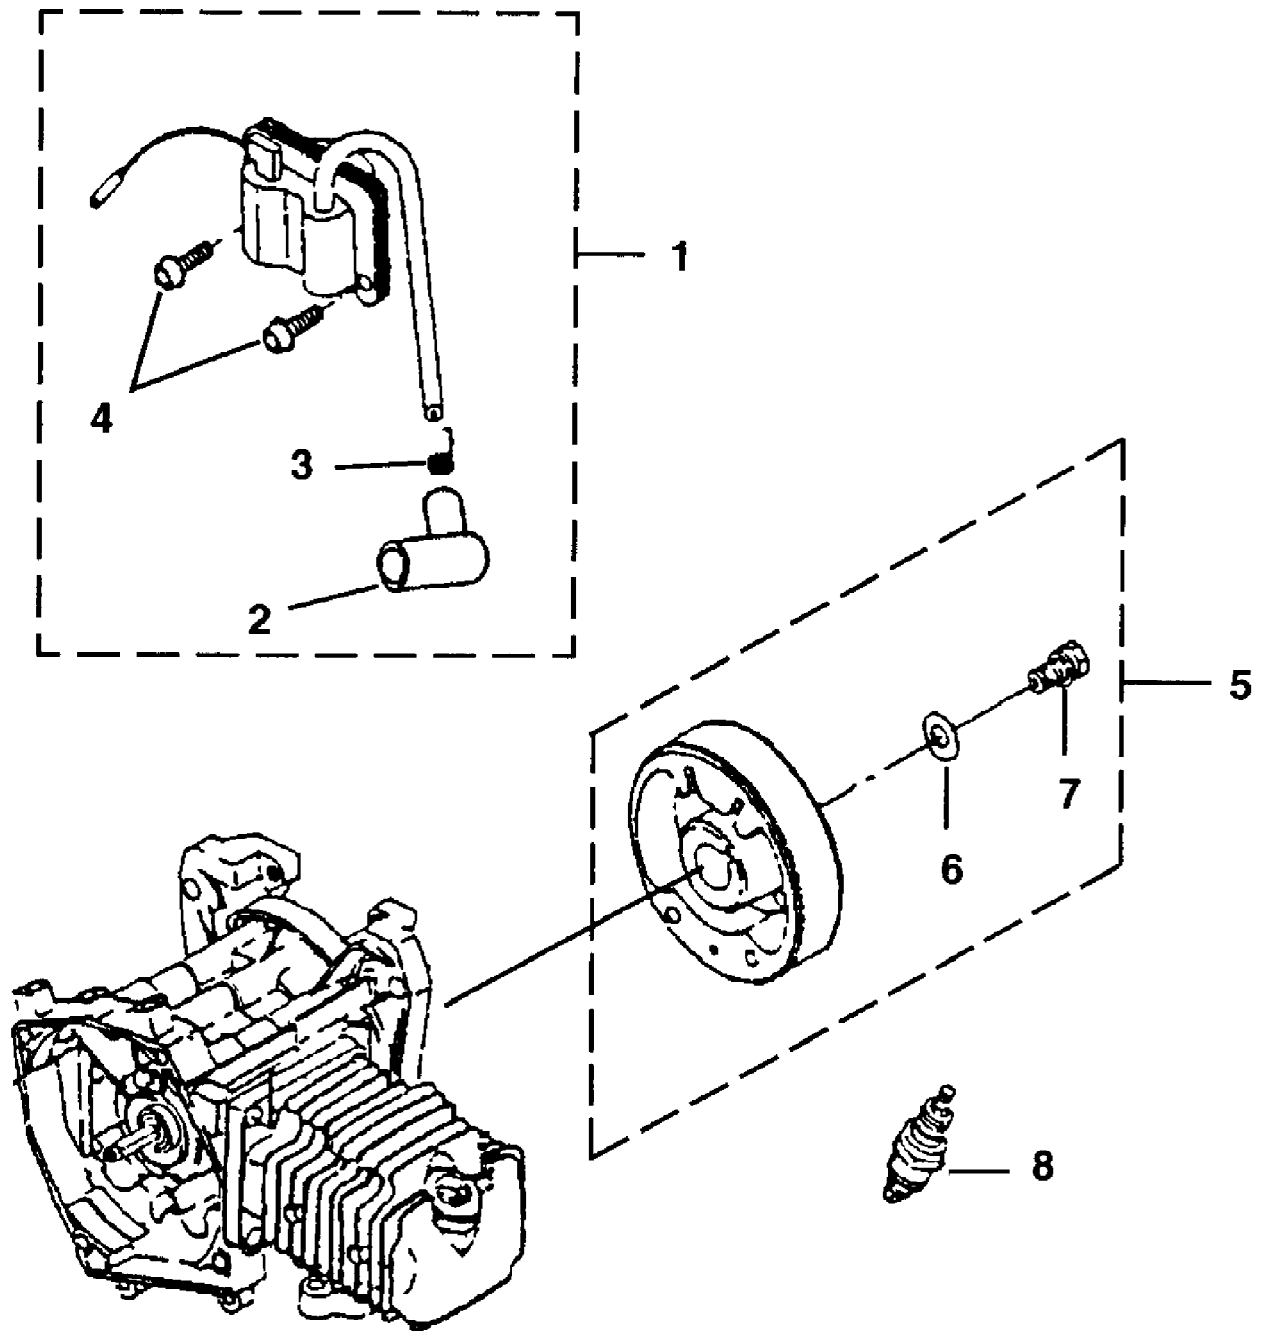

GB50 Blower UT-26115  
Engine Internals

Page 6 of 16

Ref #	Part Number	Qty	S/P/F	Description
1	UP00528	1		CYLINDER ASSEMBLY
2	PS00745	1		GASKET-Cylinder
3	PS00746	1		GASKET-Muffler
4	PS00848	4		SCREW-Socket Hd (M6 x 18) Torque Specs 95 - 111 In/Lbs, 10.7 - 12.5 Nm
5	UP00529	1		PISTON ASSEMBLY
6	PS00748	2		RING-Piston
2	PS00745	1		GASKET-Cylinder
7	PS00750	1		BEARING-Wrist Pin
8	UP00530	1		CRANKCASE ASSEMBLY
9	PS00751	1		GASKET-Crankcase
10	PS00752	4		SCREW-Socket Hd (M5 x 30 SW) Torque Specs 53 - 69 In/Lbs, 6.0 - 7.8 Nm
11	PS03153	1		OIL SEAL
12	PS03154	1	/P	BALL BEARING
13	PS03155	1		BALL BEARING
14	PS03156	1		OIL SEAL
15	PS00753	1		WIRE-Ground
16	PS00754	4		BOLT ASSEMBLY (M6 x 25 SW) Torque Specs 95 - 111 In/Lbs, 10.7 - 12.5 Nm
17	PS00755	1		CRANKSHAFT COMPLETE
18	PS00756	1		WOODRUFF KEY

GB50 Blower UT-26115  
Fuel Tank - Frame - Harness - Volute - Impeller

GB50 Blower UT-26115

Page 10 of 16

Fuel Tank - Frame - Harness - Volute - Impeller

Ref #	Part Number	Qty	S/P/F	Description
1	UP00522	1		VOLUTE-Outer
2	PS00727	10		SCREW-Tapping (M5 x 25)
3	UP00521	1		VOLUTE-Inner Torque Specs 17 - 27 In/Lbs, 1.9 - 3.1 Nm
4	PS00494	2		NUT (M5)
5	PS00726	2		SCREW ASSEMBLY (M5 x 25 W SW)
6	UP00523	1		ISOLATORS-Upper
7	PS00728	2		BRACKET-Isolator
8	PS00729	4		SCREW-Self Tapping (M5 x 10) Torque Specs 17 - 27 In/Lbs, 1.9 - 3.1 Nm
9	PS00744	2		SPACERS
10	PS00740	2		NUT-Flange
11	UP00524	1		ISOLATORS-Lower
12	PS00732	2		NUT (M6 x 5)
13	PS00861	2		NUT-Flange
14	UP00525	1		FAN ASSEMBLY
15	PS00754	3		BOLT ASSEMBLY
16	UP00527	1		FRAME COMPLETE
17	PS00736	2		FRAME-Side
18	PS00737	1		HANDLE
19	PS00722	9		SCREW-Pan Hd (M5 x 20) Torque Specs 17 - 27 In/Lbs, 1.9 - 3.1 Nm
20	PS00657	9		WASHER (M5)
10	PS00740	9		NUT-Flange (M5)
21	PS00741	1		CUSHION
22	PS00742	4		RIVET-Lock
3	PS00726	2		SCREW ASSEMBLY (M5 x 25 W SW)
9	PS00744	2		SPACER
23	PS00929	1		SHOULDER HARNESS
24	PS03398	3		WASHER