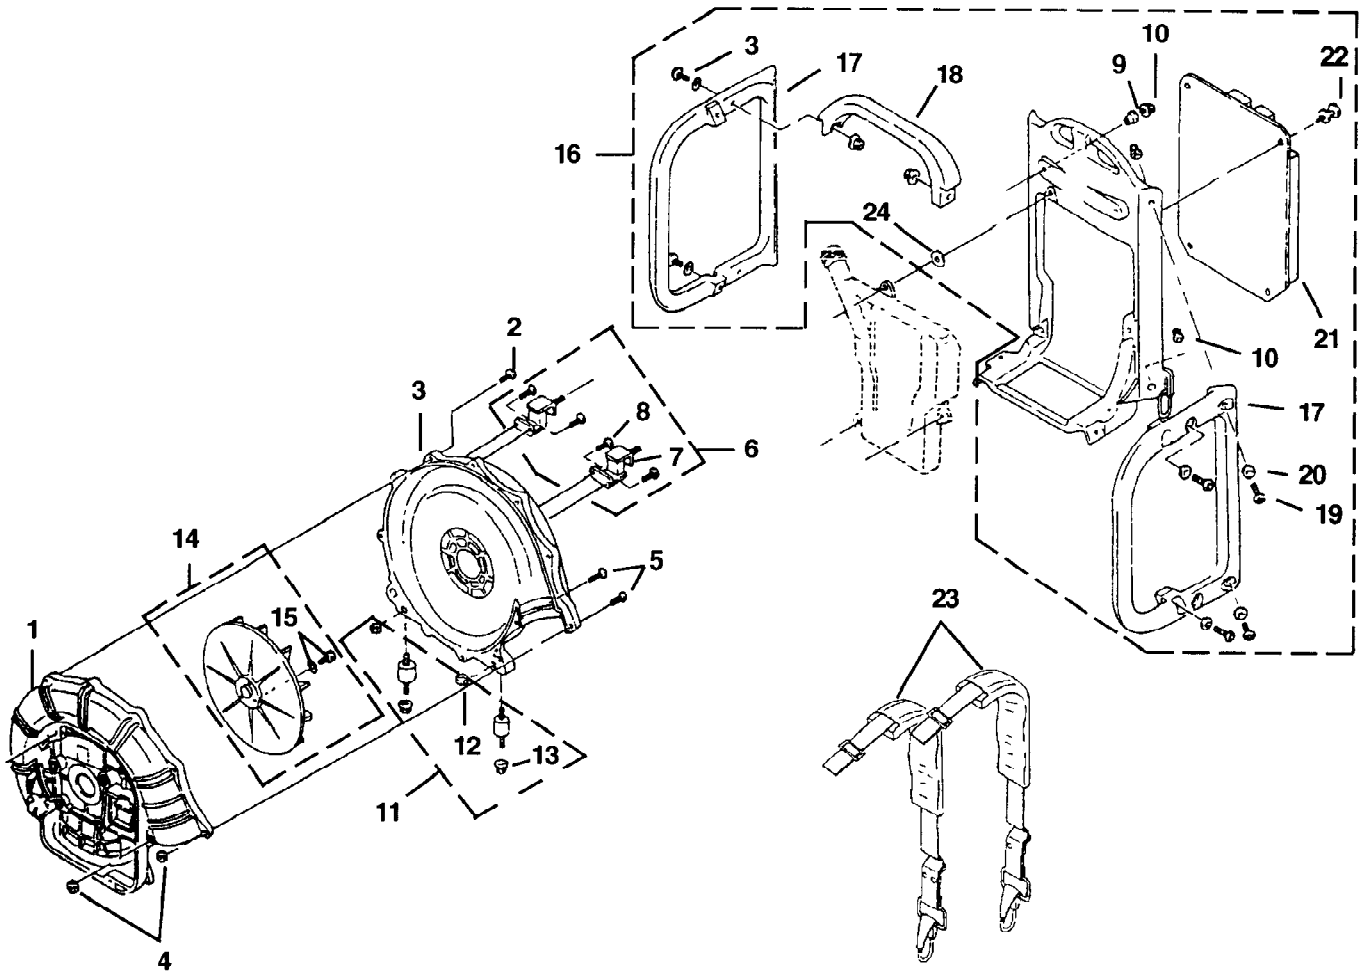

GB50 Blower UT-26115
Fuel Tank - Frame - Harness - Volute - Impeller

GB50 Blower UT-26115

Page 10 of 16

Fuel Tank - Frame - Harness - Volute - Impeller

Ref #	Part Number	Qty	S/P/F	Description
1	UP00522	1		VOLUTE-Outer
2	PS00727	10		SCREW-Tapping (M5 x 25)
3	UP00521	1		VOLUTE-Inner Torque Specs 17 - 27 In/Lbs, 1.9 - 3.1 Nm
4	PS00494	2		NUT (M5)
5	PS00726	2		SCREW ASSEMBLY (M5 x 25 W SW)
6	UP00523	1		ISOLATORS-Upper
7	PS00728	2		BRACKET-Isolator
8	PS00729	4		SCREW-Self Tapping (M5 x 10) Torque Specs 17 - 27 In/Lbs, 1.9 - 3.1 Nm
9	PS00744	2		SPACERS
10	PS00740	2		NUT-Flange
11	UP00524	1		ISOLATORS-Lower
12	PS00732	2		NUT (M6 x 5)
13	PS00861	2		NUT-Flange
14	UP00525	1		FAN ASSEMBLY
15	PS00754	3		BOLT ASSEMBLY
16	UP00527	1		FRAME COMPLETE
17	PS00736	2		FRAME-Side
18	PS00737	1		HANDLE
19	PS00722	9		SCREW-Pan Hd (M5 x 20) Torque Specs 17 - 27 In/Lbs, 1.9 - 3.1 Nm
20	PS00657	9		WASHER (M5)
10	PS00740	9		NUT-Flange (M5)
21	PS00741	1		CUSHION
22	PS00742	4		RIVET-Lock
3	PS00726	2		SCREW ASSEMBLY (M5 x 25 W SW)
9	PS00744	2		SPACER
23	PS00929	1		SHOULDER HARNESS
24	PS03398	3		WASHER