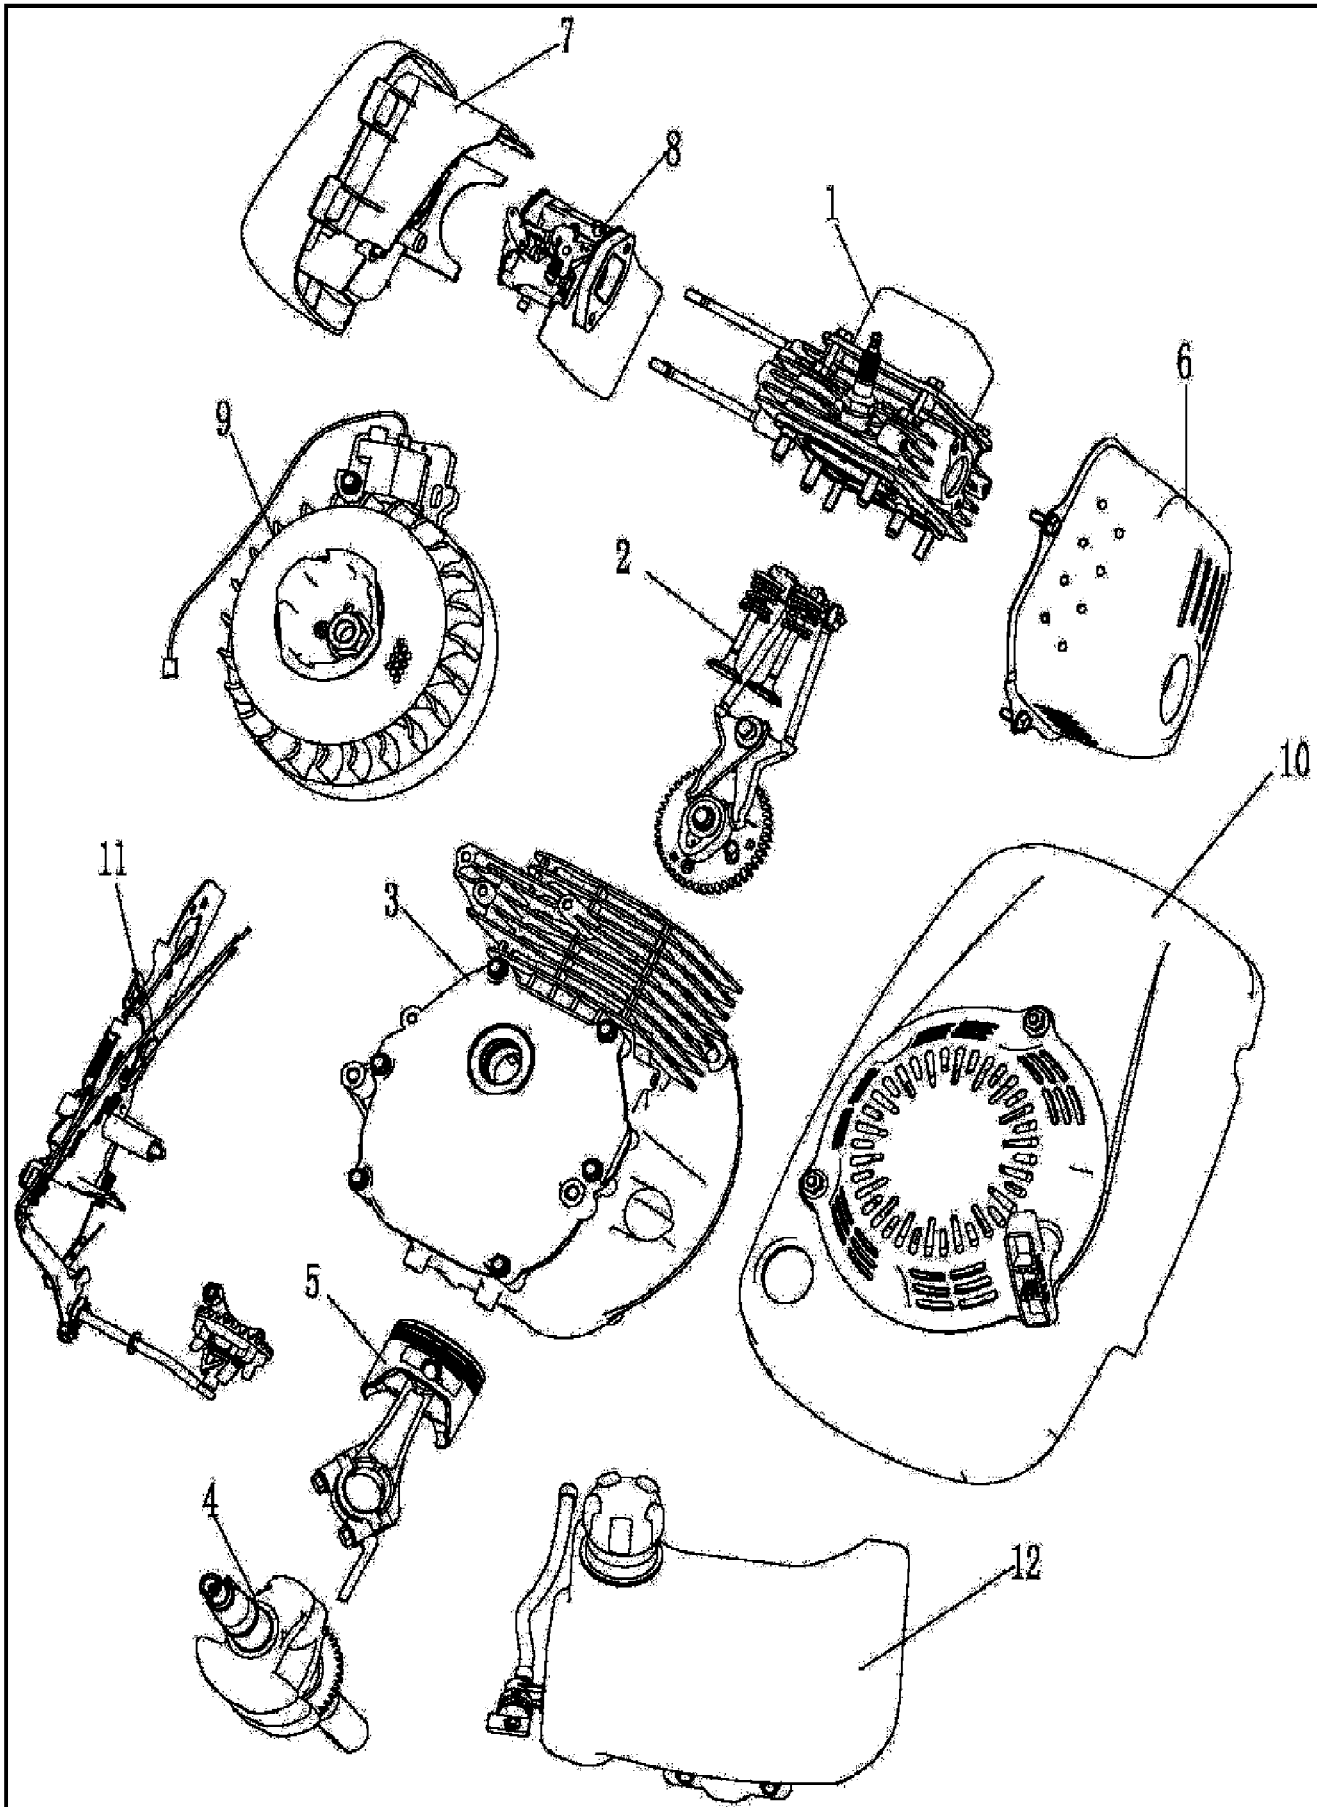

Engine Sub-Assemblies

Ref #	Part Number	Qty	S/P/F	Description
1		1		Cylinder Head Assy See Cylinder Head Assy
2		1		Valve Timing Assy See Valve / Timing Assembly
3		1		Crankcase Assy See Crankcase Assembly
4		1		Crankshaft Assy See Crankshaft Assembly
5		1		Piston & Connecting Rod Assy See Piston / Connecting Rod Assembly
6	A100699	1		Muffler Assy
7		1		Air Filter Assy See Air Filter Assembly
8		1		Carburetor Assy See Carburetor Assembly
9		1		Ignition System Assy See Ignition System Assembly
10		1		Engine Cover Assy See Engine Cover Assembly
11		1		Throttle / Governor Assy See Throttle / Governor Assembly
12		1		Fuel Tank Assy See Fuel Tank Assembly