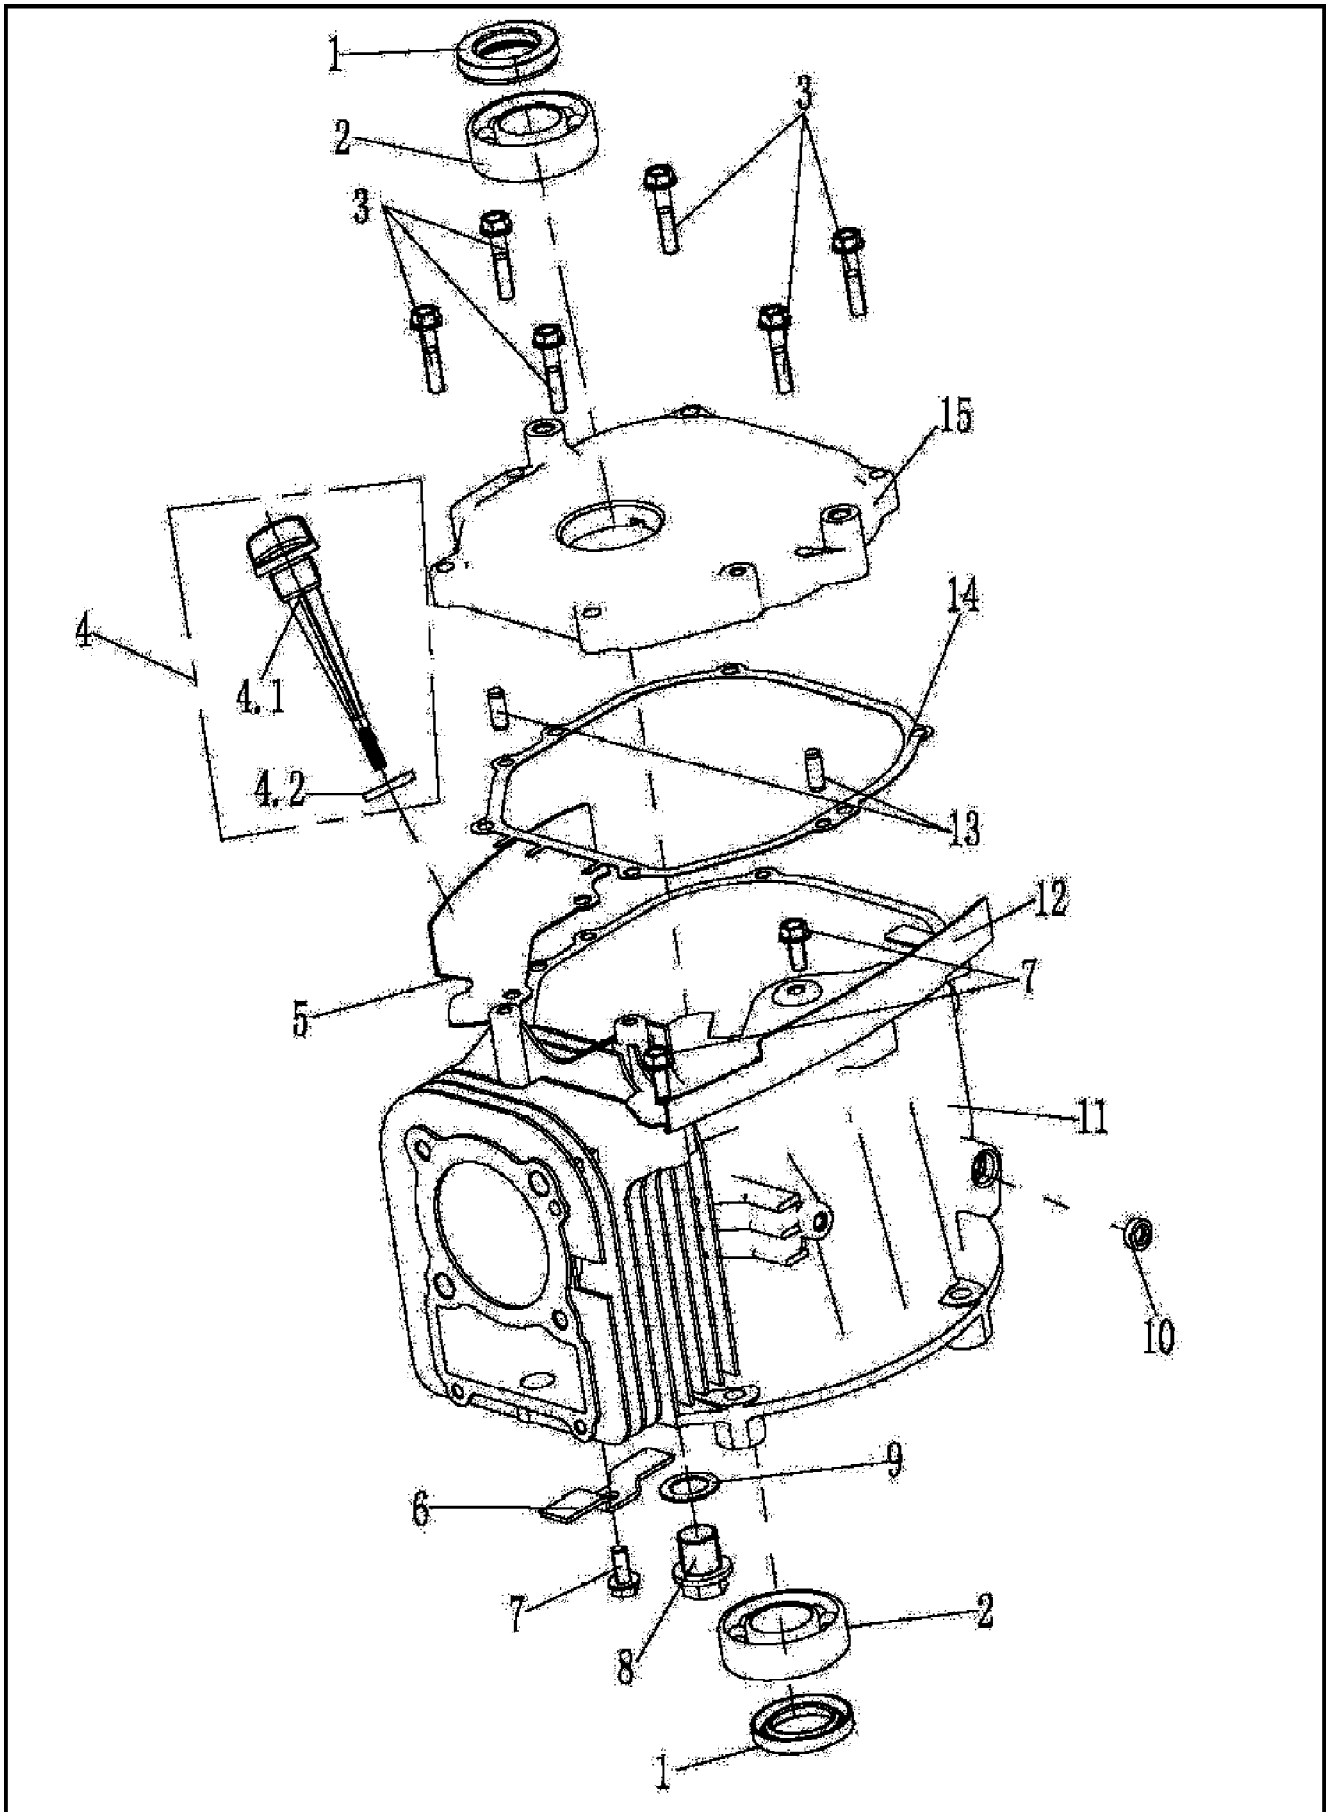

Air Filter Assembly

4-Cycle High-Wheel Field Trimmer UT-13144
Air Filter Assembly

Page 2 of 38

Ref #	Part Number	Qty	S/P/F	Description
1	A100827	1		Air Filter Element
2	A100673	1		Air Filter Housing Assy
2.1	A100853	1		Air Filter Cover
2.2	A100861	1		Air Filter Shell
3	A100663	1		Bolt, M6x14
4	A200028	2		Nut, M6

Carburetor Assembly

4-Cycle High-Wheel Field Trimmer UT-13144
Carburetor Assembly

Page 4 of 38

Ref #	Part Number	Qty	S/P/F	Description
1	A100668	1		Paper Gasket (I)
2	A200027	1		Carburetor Joint
3	A100669	2		Paper Gasket (II)
4	A100670	1		Shield
5	A100671	1		Carburetor
6	A100672	2		Paper Gasket (III)
7	A100676	1		Primer Bulb
8	A100677	2		Clamp, Fuel Line, 6.5
9	A100678	1		Fuel Line

Crankcase Assembly

4-Cycle High-Wheel Field Trimmer UT-13144
Crankcase Assembly

Page 6 of 38

Ref #	Part Number	Qty	S/P/F	Description
1	A100675	2		Oil Seal Assy
2	A200102	2		Bearing, 6025/P53
3	A200097	6		Bolt, M6x30
4		1		Oil Dip Rod Assy For reference only
4.1	A100685	1		Oil Dip Rod
4.2	A100686	1		Oil Sealing Plate
5	A200030	1		Wind Shield, Left
6	A200060	1		Shield
7	A100657	3		Bolt, M6x12
8	A200062	1		Drain Plug, M16x15
9	A200061	1		Washer, 16x24x1.4
10	A100684	1		Oil Seal
11	A200099	1		Crankcase Body
12	A200029	1		Wind Shield, Right
13	A100683	2		Aligning Pin
14	A100682	1		Paper Gasket
15	A200098	1		Crankcase Cover

Crankshaft Assembly

4-Cycle High-Wheel Field Trimmer UT-13144
Crankshaft Assembly

Page 8 of 38

Ref #	Part Number	Qty	S/P/F	Description
1	A100688	1		Semicircular Key
2	A200104	1		Crankshaft
3	A100796	1		Washer