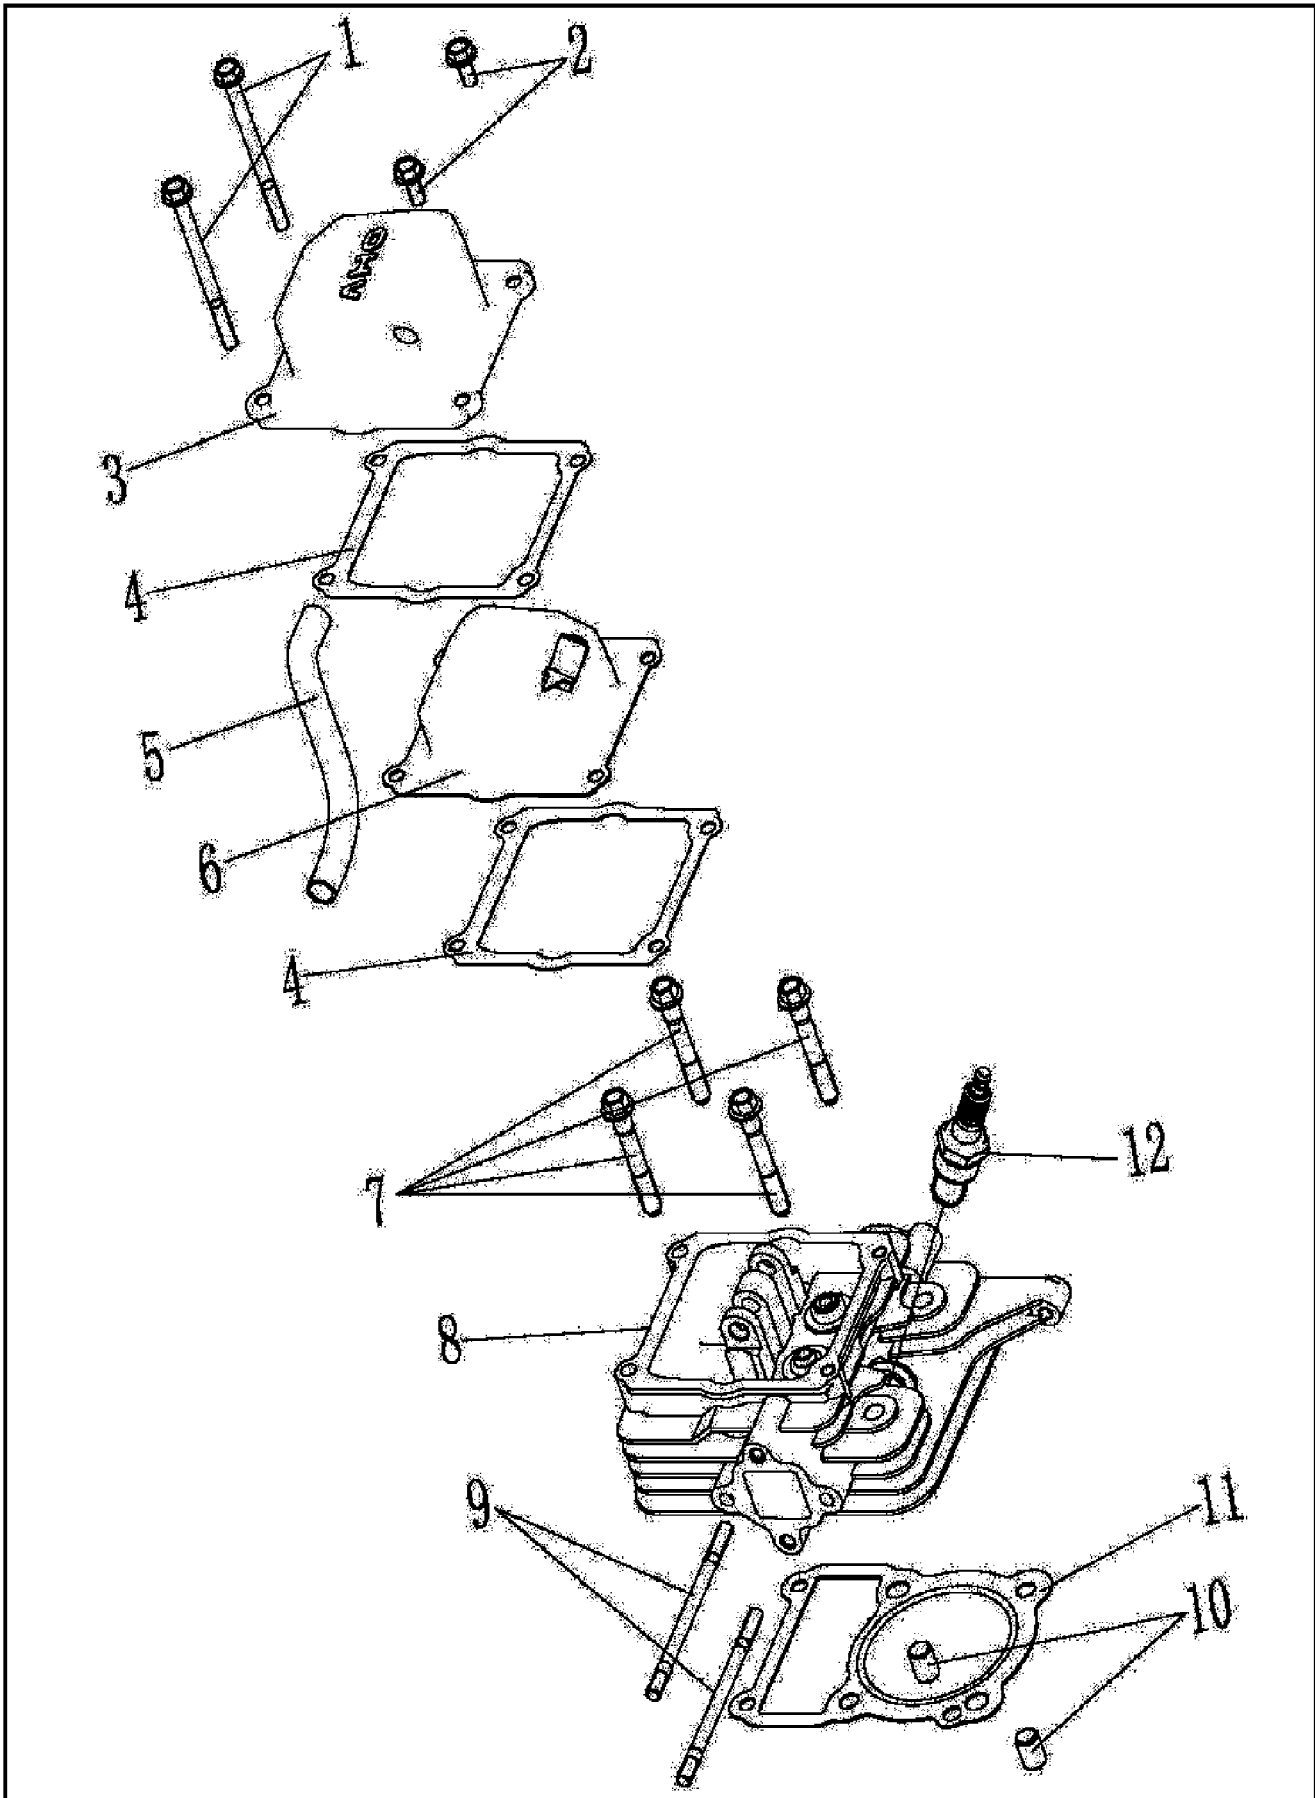

Crankcase Assembly

4-Cycle High-Wheel Field Trimmer UT-13144
Crankcase Assembly

Page 6 of 38

Ref #	Part Number	Qty	S/P/F	Description
1	A100675	2		Oil Seal Assy
2	A200102	2		Bearing, 6025/P53
3	A200097	6		Bolt, M6x30
4		1		Oil Dip Rod Assy For reference only
4.1	A100685	1		Oil Dip Rod
4.2	A100686	1		Oil Sealing Plate
5	A200030	1		Wind Shield, Left
6	A200060	1		Shield
7	A100657	3		Bolt, M6x12
8	A200062	1		Drain Plug, M16x15
9	A200061	1		Washer, 16x24x1.4
10	A100684	1		Oil Seal
11	A200099	1		Crankcase Body
12	A200029	1		Wind Shield, Right
13	A100683	2		Aligning Pin
14	A100682	1		Paper Gasket
15	A200098	1		Crankcase Cover

Cutting Head Assembly

4-Cycle High-Wheel Field Trimmer UT-13144
Cutting Head Assembly

Page 10 of 38

Ref #	Part Number	Qty	S/P/F	Description
1	A100703	1		Nut, M10x1.25
2	A100577	1		Washer, Flat 10
3	A100578	1		Pulley, Cutting Head
4	A100579	1		Spacer
5	A100580	1		Wrap Weed, Upper BLK
6	A100576	3		Screw, #10-16x.75
7	A100582	1		Shaft, Cutting Head
8	A100840	1		Cutter Head & Wrap Assy
8.1		1		Cutter Head For reference only
8.2		1		Wrap Weed, Lower BLK For reference only
8.3		4		Rivet For reference only
9	A100584	2		Screw, M6x12
10	A100585	1		Wrench, T-Handle
11	A100587	1		Guide, Height
12		2		Line, Trimmer For reference only
13	A100839	1		Jackshaft Housing Assy
13.1	A100592	1		Bearing, 99502
13.2	A100590	1		Housing, Jackshaft
13.3	A100591	1		Spacer
13.4	A100589	1		Bearing, 6203-2DLRS-5/8

Cylinder Head Assembly

4-Cycle High-Wheel Field Trimmer UT-13144
Cylinder Head Assembly

Page 12 of 38

Ref #	Part Number	Qty	S/P/F	Description
1	A100820	2		Bolt
2	A100663	2		Bolt, M6x14
3	A100664	1		Cylinder Head Cover
4	A100665	2		Gasket, Cylinder Head (I)
5	A100666	1		Breather Tube
6	A100667	1		Cylinder Head Cover Spacer
7	A200024	4		Bolt, M8x55
8	A200025	1		Cylinder Head
9	A200026	2		Double End Stud
10	A200046	2		Aligning Pin
11	A100674	1		Gasket, Cylinder Head (II)
12	A100662	1		Spark Plug