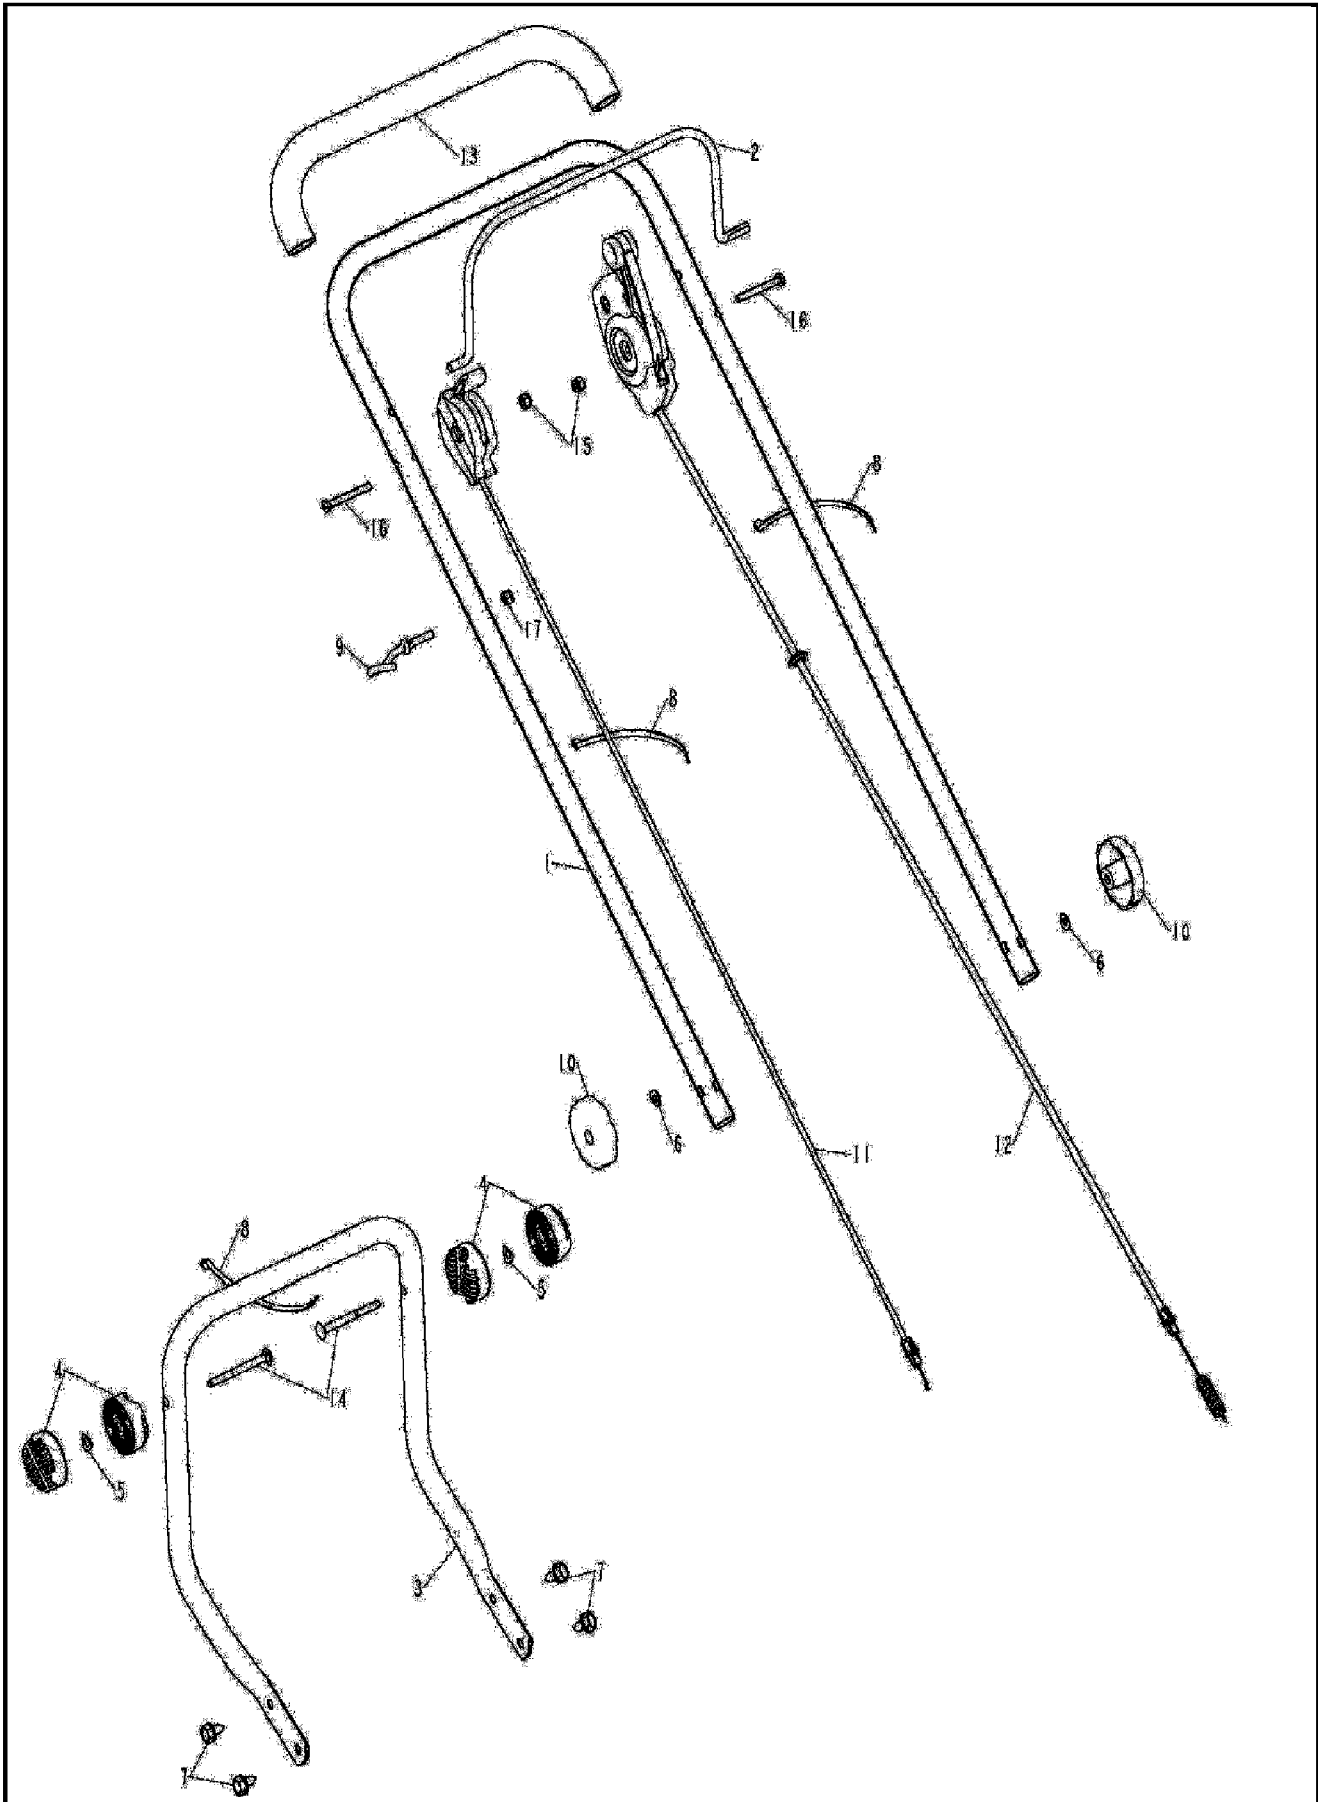

Frame Assembly

Ref #	Part Number	Qty	S/P/F	Description
1	A100561	1		Frame, Trimmer
2	A100563	1		Spacer, Drive Belt
3	A100835	4		Screw, 3/8-16x2.5 HXWATAP
4	A100835	1		Bracket, Idler Assy
4.1	A100564	1		Bracket, Idler
4.2	A100565	1		Pulley, Idler
4.3	A100566	1		"V" Pulley
4.4	A100836	2		Spacer
4.5	A100462	2		Lock Nut, M10
5	A100569	1		Bolt, HSH
6	A100570	1		Spring, Extension
7	A100462	1		Lock Nut, M10
8	A100573	2		Screw, #10-16x1.25
9	A100574	1		Bolt, Carriage, M6x283
10	A100506	1		Nut, Nylon Lock M6
11	A100571	1		Shield, Trailing
12	A100572	1		Flap, Debris
13	A100837	1		Shield Assy
13.1		1		Shield, Trimmer For reference only
13.2		1		Blade For reference only
13.3		2		Rivet For reference only
14	A100575	4		Screw, ST4.8x12
15	A100576	4		Screw, #10-16x.75

Handle Assembly

4-Cycle High-Wheel Field Trimmer UT-13144
Handle Assembly

Page 24 of 38

Ref #	Part Number	Qty	S/P/F	Description
1	A100541	1		Handle Assembly
2	A100542	1		Lever, Stop
3	A100543	1		Lower Handle
4	A100544	4		Pivot, Handle
5	A100545	2		Washer, Spring
6	A100546	2		Washer
7	A100547	4		Screw, 5/16-18x.62 HHWA Tap
8	A100548	3		Tie, Cable
9	A100521	1		Guide, Rope
10	A100550	2		Knob, Handle
11	A100551	1		Control, Throttle
12	A100552	1		Cable, Control
13	A100553	1		Tubing, Foam
14	A100554	2		Bolt, Carriage M8x85
15	A100506	2		Nut, Nylon Lock M6
16	A100555	2		Screw, PHPN M6x50
17	A100707	1		Nut, 1/4-20