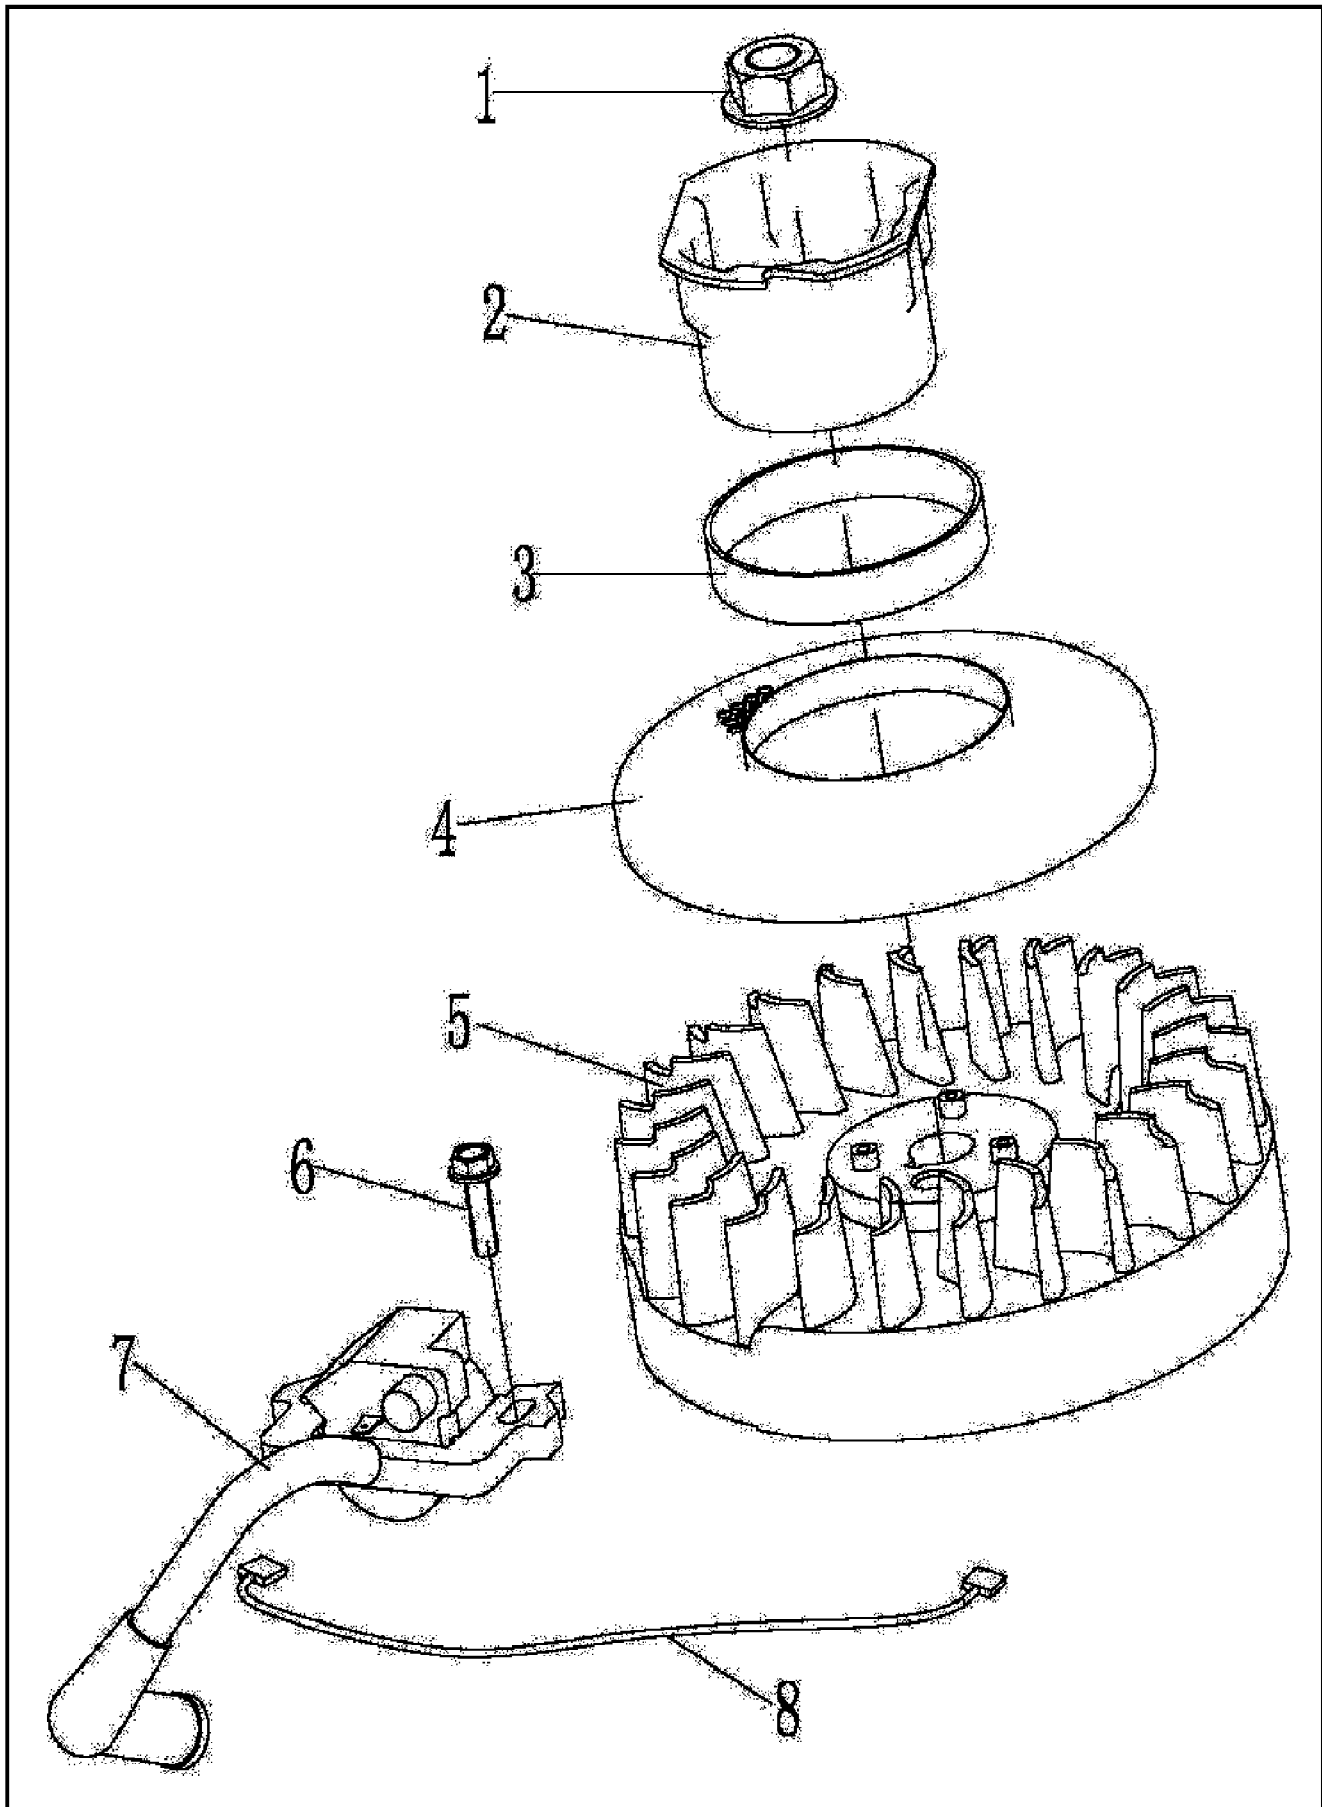

Handle Assembly

4-Cycle High-Wheel Field Trimmer UT-13144
Handle Assembly

Page 24 of 38

Ref #	Part Number	Qty	S/P/F	Description
1	A100541	1		Handle Assembly
2	A100542	1		Lever, Stop
3	A100543	1		Lower Handle
4	A100544	4		Pivot, Handle
5	A100545	2		Washer, Spring
6	A100546	2		Washer
7	A100547	4		Screw, 5/16-18x.62 HHWA Tap
8	A100548	3		Tie, Cable
9	A100521	1		Guide, Rope
10	A100550	2		Knob, Handle
11	A100551	1		Control, Throttle
12	A100552	1		Cable, Control
13	A100553	1		Tubing, Foam
14	A100554	2		Bolt, Carriage M8x85
15	A100506	2		Nut, Nylon Lock M6
16	A100555	2		Screw, PHPN M6x50
17	A100707	1		Nut, 1/4-20

Ignition System Assembly

4-Cycle High-Wheel Field Trimmer UT-13144
Ignition System Assembly

Page 26 of 38

Ref #	Part Number	Qty	S/P/F	Description
1	A200092	1		Fly Wheel Nut, M14x1.5
2	A200093	1		Start-up Ratchet Gear
3	A200094	1		Work Protecting Wire Net
4	A200095	1		Start-up Protecting Wire Net
5	A200096	1		Fly Wheel
6	A200100	1		Screw
7	A100687	1		Ignition Coil
8	A200101	1		Flameout Wire

Throttle / Governor Assembly

Ref #	Part Number	Qty	S/P/F	Description
1	A100657	1		Bolt, M6x12
2	A200086	1		Gasket
3	A200085	1		Link, Mechanical Governor (II)
4	A200084	1		Tension Spring (II)
5	A100795	1		Nut, M6
6	A200082	1		Hair Pin
7	A200081	1		Arm, Governor
8	A200080	1		Tension Spring (I)
9	A200079	1		Coach Bolt
10	A200078	1		Crank, Governor
11	A200077	1		Bushing
12	A200075	1		Washer 3
13	A200074	1		Retaining Ring
14	A100830	1		Assy, Governor
14.1		2		Pawl For reference only
14.2		1		Body, Governor For reference only
14.3		2		Pin For reference only
15	A200072	1		Mount Bracket & Axle
16	A200063	1		Wire, Grounding
17	A200069	2		Bolt, M3x12
18	A200068	1		Switch, Grounding
19	A200070	1		Bolt, M3x8
20	A200067	1		Nut, M4
21	A200066	1		Governor Control Panel
22	A200065	1		Controller Tension Spring
23	A200064	1		Bolt, M6x60