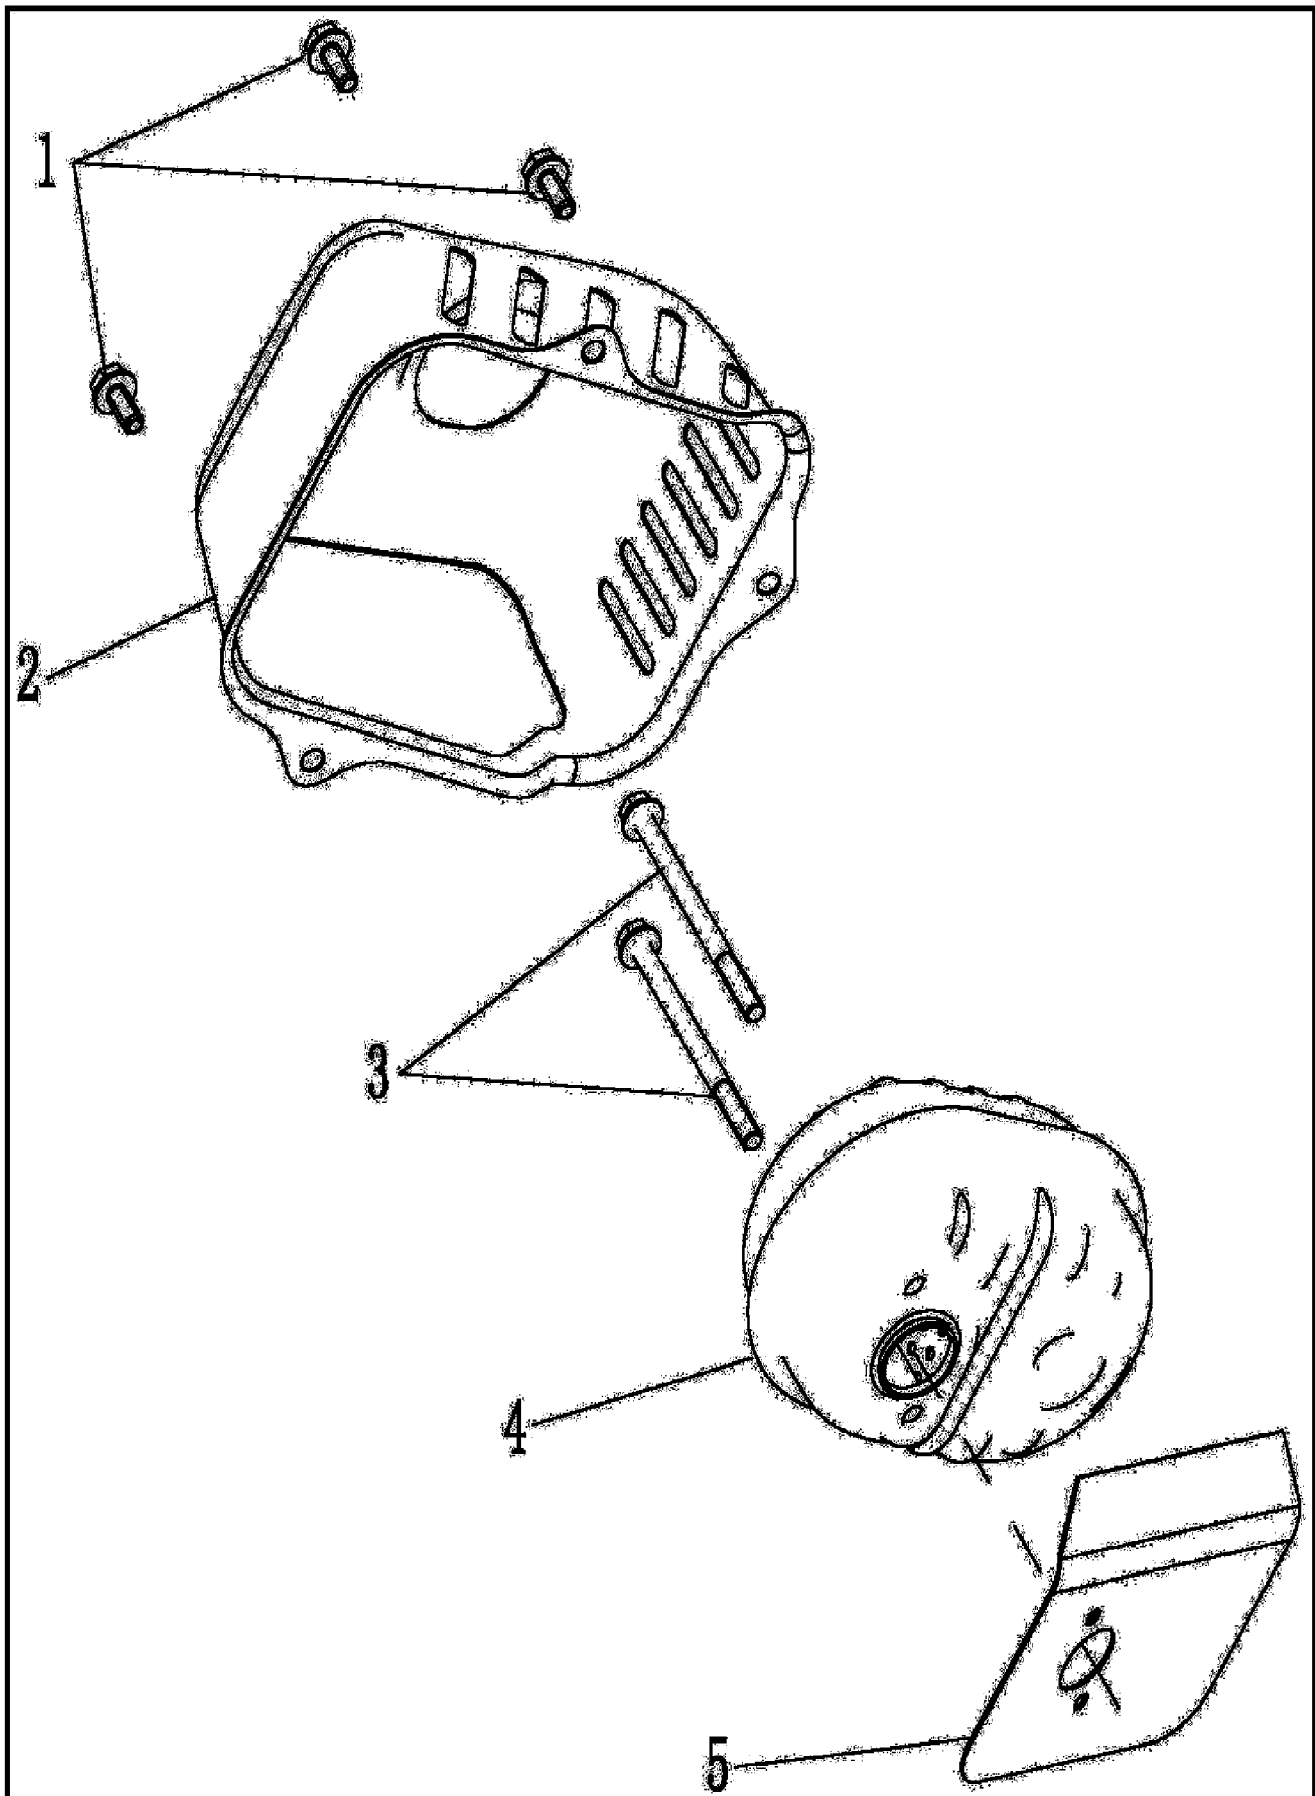

Muffler Assembly

4-Cycle High-Wheel Field Trimmer UT-13144
Muffler Assembly

Ref #	Part Number	Qty	S/P/F	Description
1	A100657	3		Bolt, M6x12
2	A100658	1		Muffler Guard
3	A100659	2		Bolt
4	A100660	1		Muffler
5	A100661	1		Muffler Heat Shield