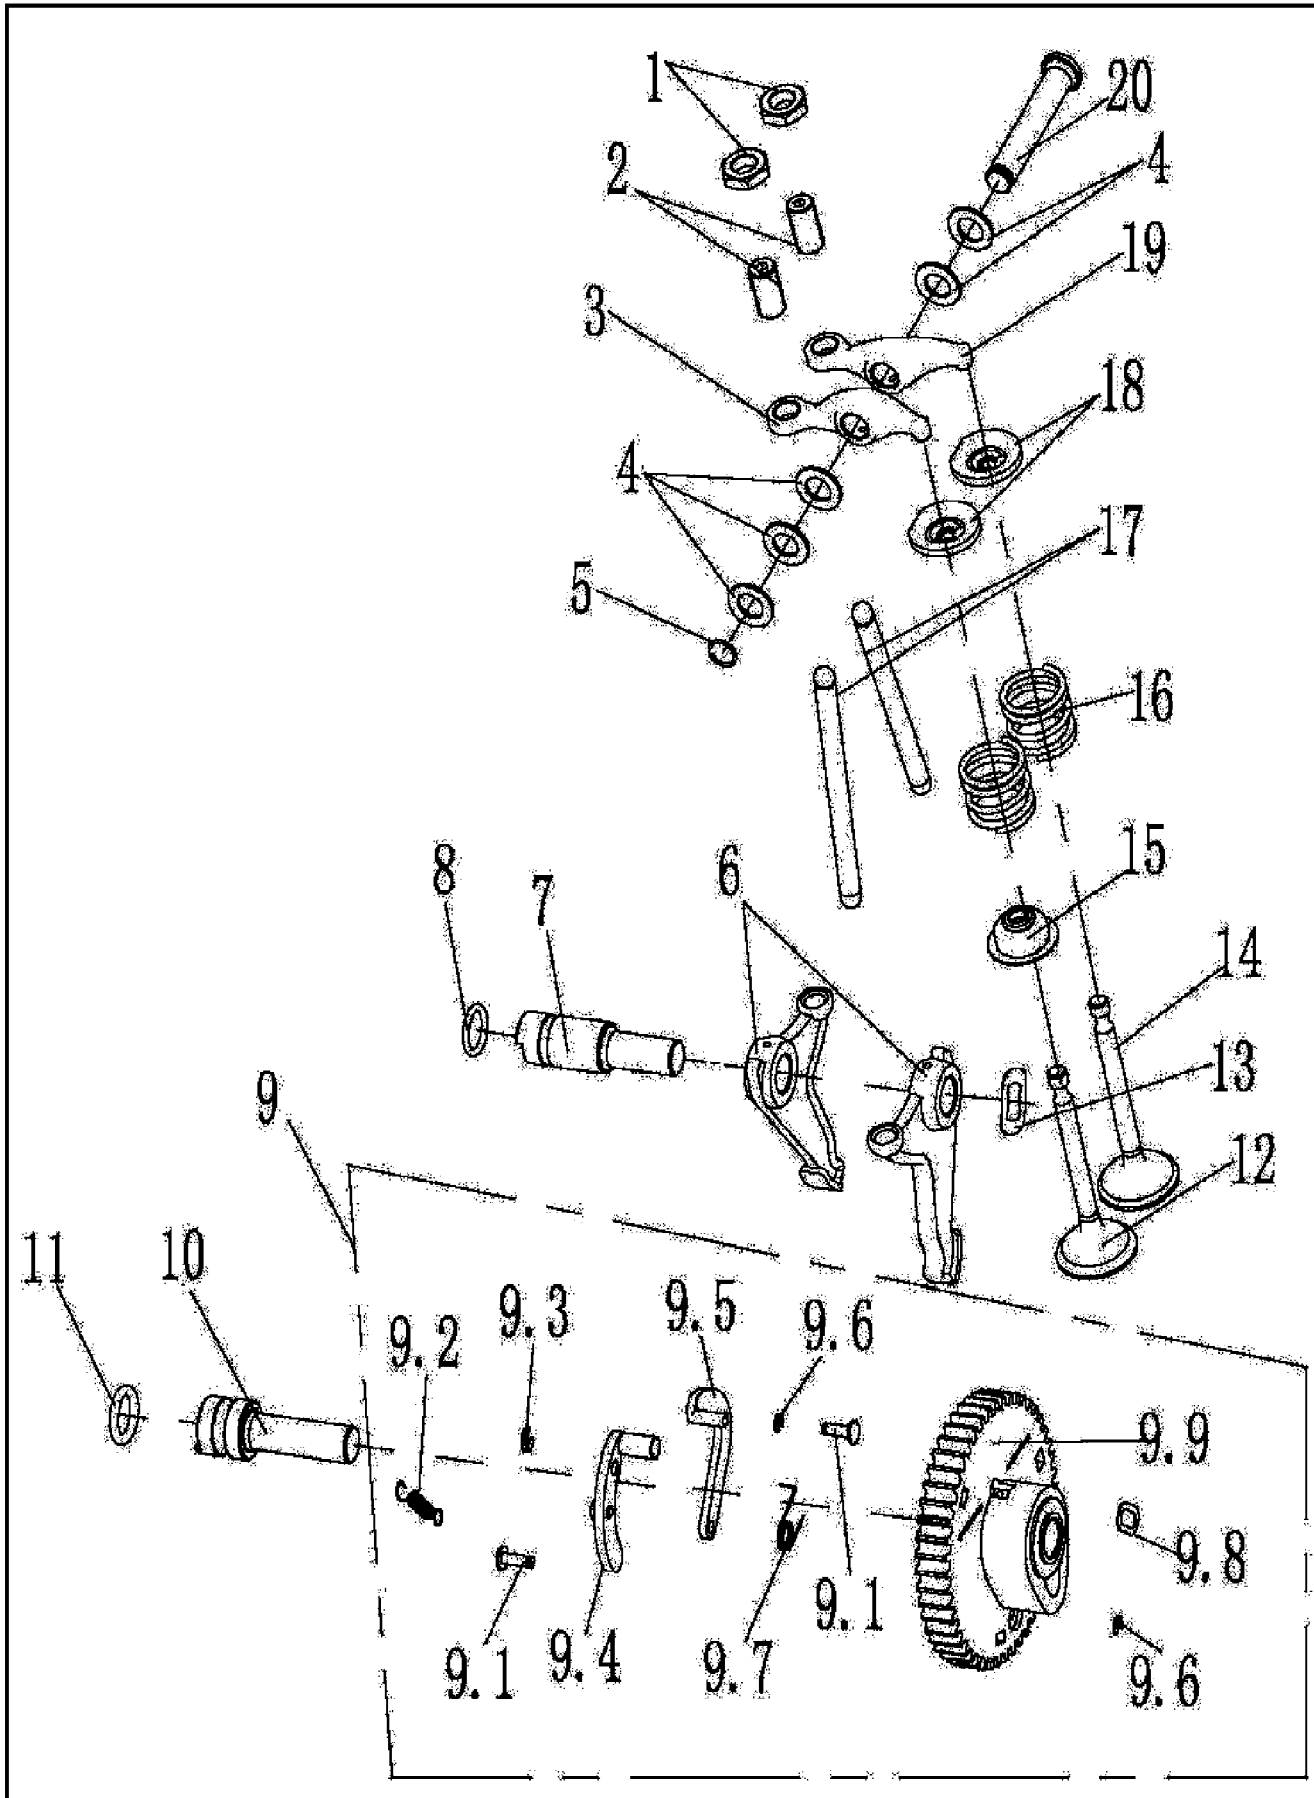

Throttle / Governor Assembly

Ref #	Part Number	Qty	S/P/F	Description
1	A100657	1		Bolt, M6x12
2	A200086	1		Gasket
3	A200085	1		Link, Mechanical Governor (II)
4	A200084	1		Tension Spring (II)
5	A100795	1		Nut, M6
6	A200082	1		Hair Pin
7	A200081	1		Arm, Governor
8	A200080	1		Tension Spring (I)
9	A200079	1		Coach Bolt
10	A200078	1		Crank, Governor
11	A200077	1		Bushing
12	A200075	1		Washer 3
13	A200074	1		Retaining Ring
14	A100830	1		Assy, Governor
14.1		2		Pawl For reference only
14.2		1		Body, Governor For reference only
14.3		2		Pin For reference only
15	A200072	1		Mount Bracket & Axle
16	A200063	1		Wire, Grounding
17	A200069	2		Bolt, M3x12
18	A200068	1		Switch, Grounding
19	A200070	1		Bolt, M3x8
20	A200067	1		Nut, M4
21	A200066	1		Governor Control Panel
22	A200065	1		Controller Tension Spring
23	A200064	1		Bolt, M6x60

Valve / Timing Assembly

4-Cycle High-Wheel Field Trimmer UT-13144
Valve Timing Assembly

Page 36 of 38

Ref #	Part Number	Qty	S/P/F	Description
1	A200045	2		Valve Lash Adjusting Nut
2	A200044	2		Valve Lash Adjusting Screw
3	A200043	1		Inlet Valve Rocker
4	A100794	5		Washer
5	A200042	1		Wire, Block 8
6	A200041	2		Idle Rod
7	A200040	1		Idle Rod Shaft
8	A200039	1		O Ring, 10.6 x1.8
9	A100822	1		Cam Assy
9.1		2		Shaft For reference only
9.2		1		Torsion Spring For reference only
9.3		1		Retaining Ring 3 For reference only
9.4		1		Pawl Assy For reference only
9.5		1		Pawl (II) For reference only
9.6		2		Retaining Ring 2 For reference only
9.7		1		Tension Spring For reference only
9.8		1		Ring Gasket For reference only
9.9		1		Cam Gear Assy For reference only
10	A200032	1		Camshaft Set
11	A200031	1		O Ring, 11.2x2.5
12	A200056	1		Inlet Valve
13	A200055	1		Spring Washer
14	A200054	1		Exhaust Valve
15	A200053	1		Inlet Valve Oil Seal Assy
16	A200052	2		Valve Spring
17	A200051	2		Valve Tappet Assy
18	A200050	2		Valve Spring Seat
19	A200049	1		Exhaust Valve Rocker
20	A200047	1		Rocker Shaft