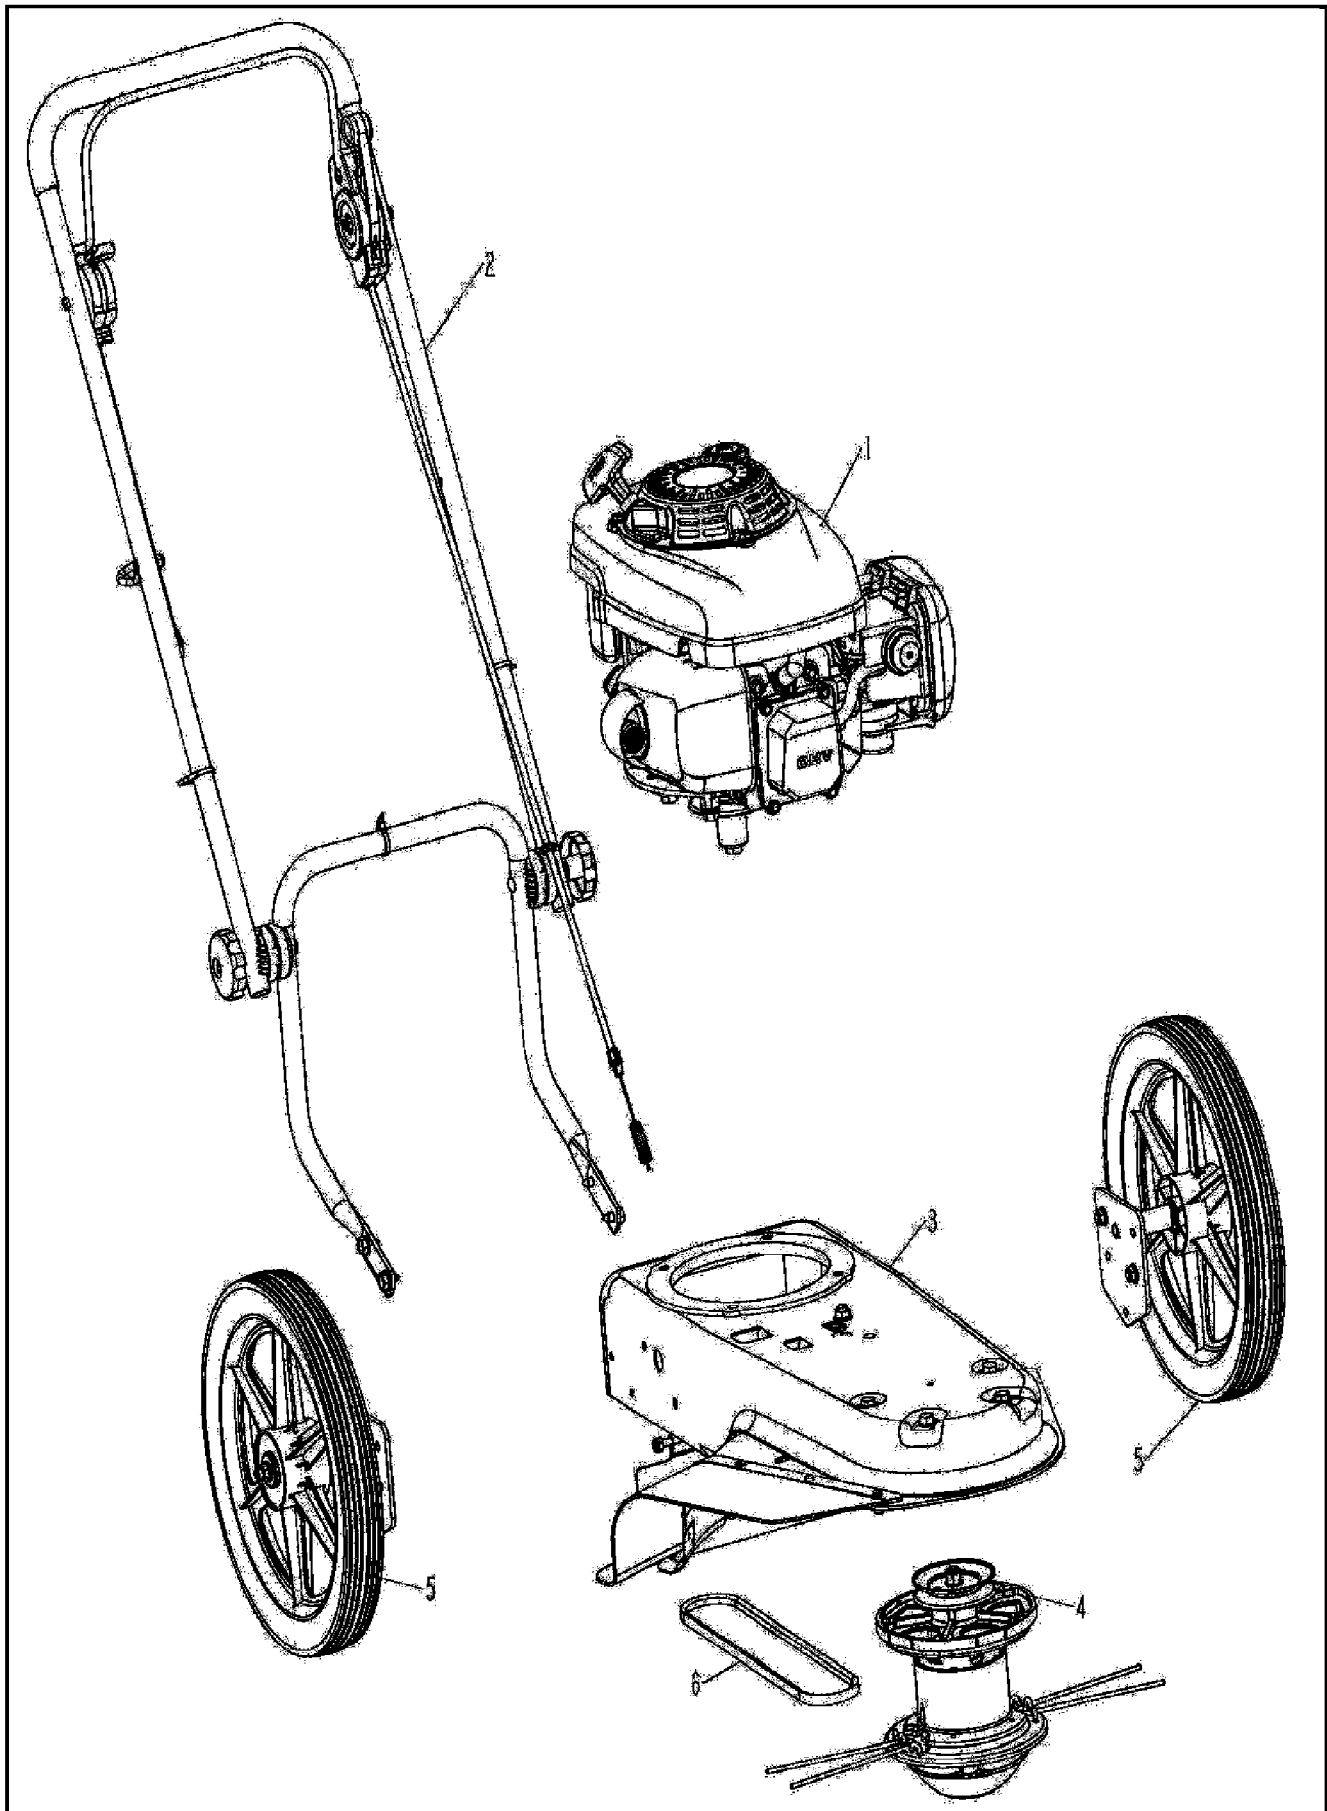

Top Level Assembly

4-Cycle High-Wheel Field Trimmer UT-13144
Top Level Assembly

Page 34 of 38

Ref #	Part Number	Qty	S/P/F	Description
1		1		Engine Top-Level Assy See Engine - Top Level Assembly
2		1		Handle Assy See Handle Assembly
3		1		Frame Assy See Frame Assembly
4		1		Cutting Head Assy See Cutting Head Assembly
5		2		Wheel Assy See Wheel Assembly
6	A100539	1		Belt, Trimmer