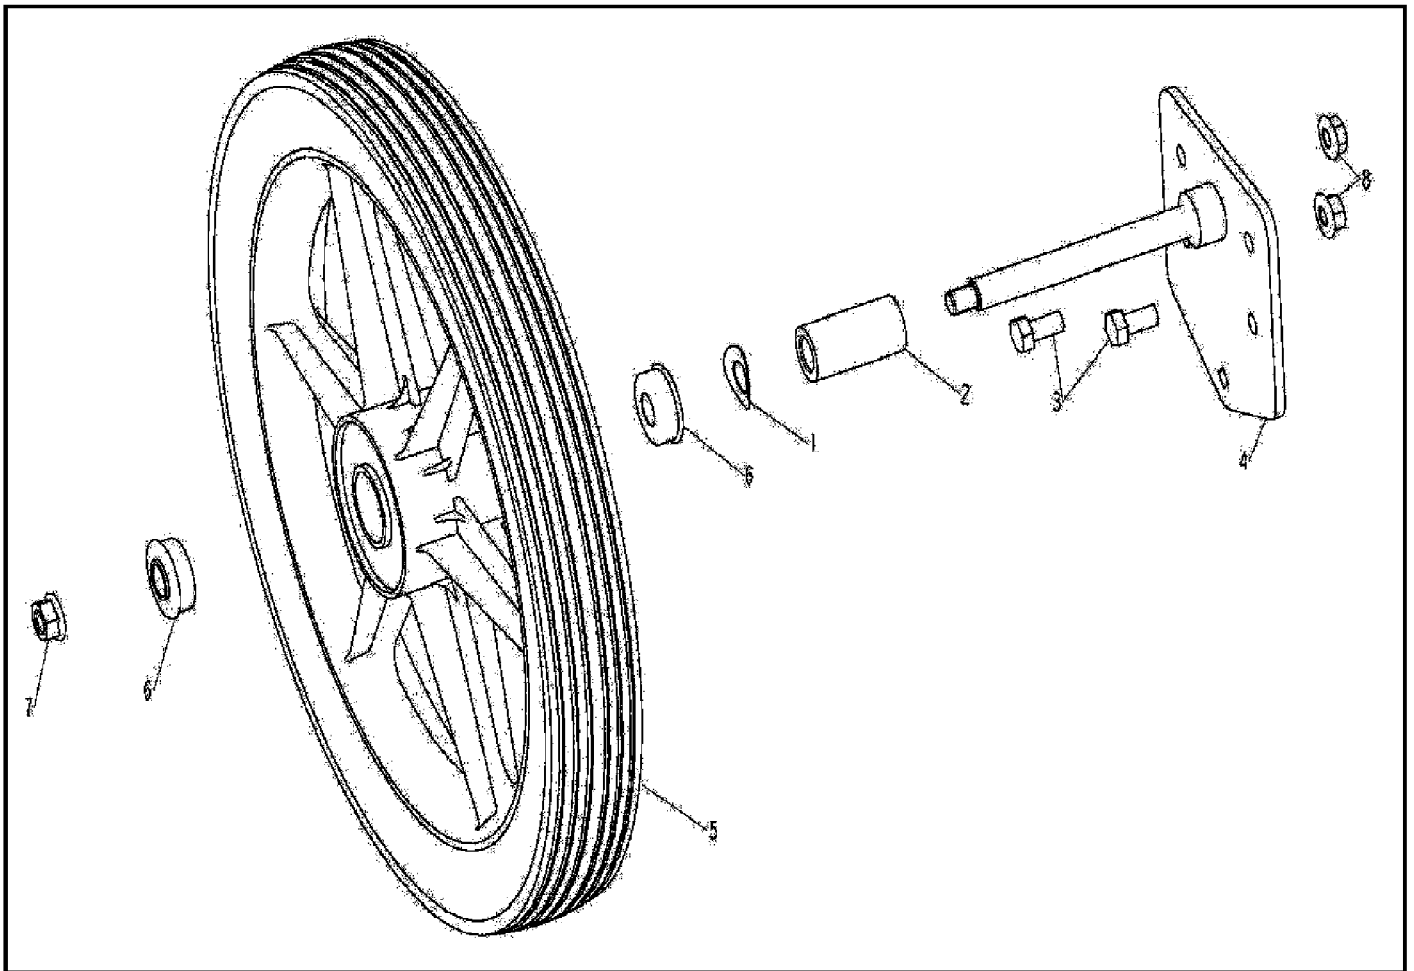

Wheel Assembly

4-Cycle High-Wheel Field Trimmer UT-13144
Wheel Assembly

Page 38 of 38

Ref #	Part Number	Qty	S/P/F	Description
1	A100557	1		Washer, Spring
2	A100556	1		Spacer
3	A100800	2		Bolt, Hex Head M8x16
4	A100558	1		Axle & Bracket
5	A100559	1		Wheel & Tire
6	A100560	2		Bearing
7	A100462	1		Lock Nut, M10
8	A100801	2		Nut, M8