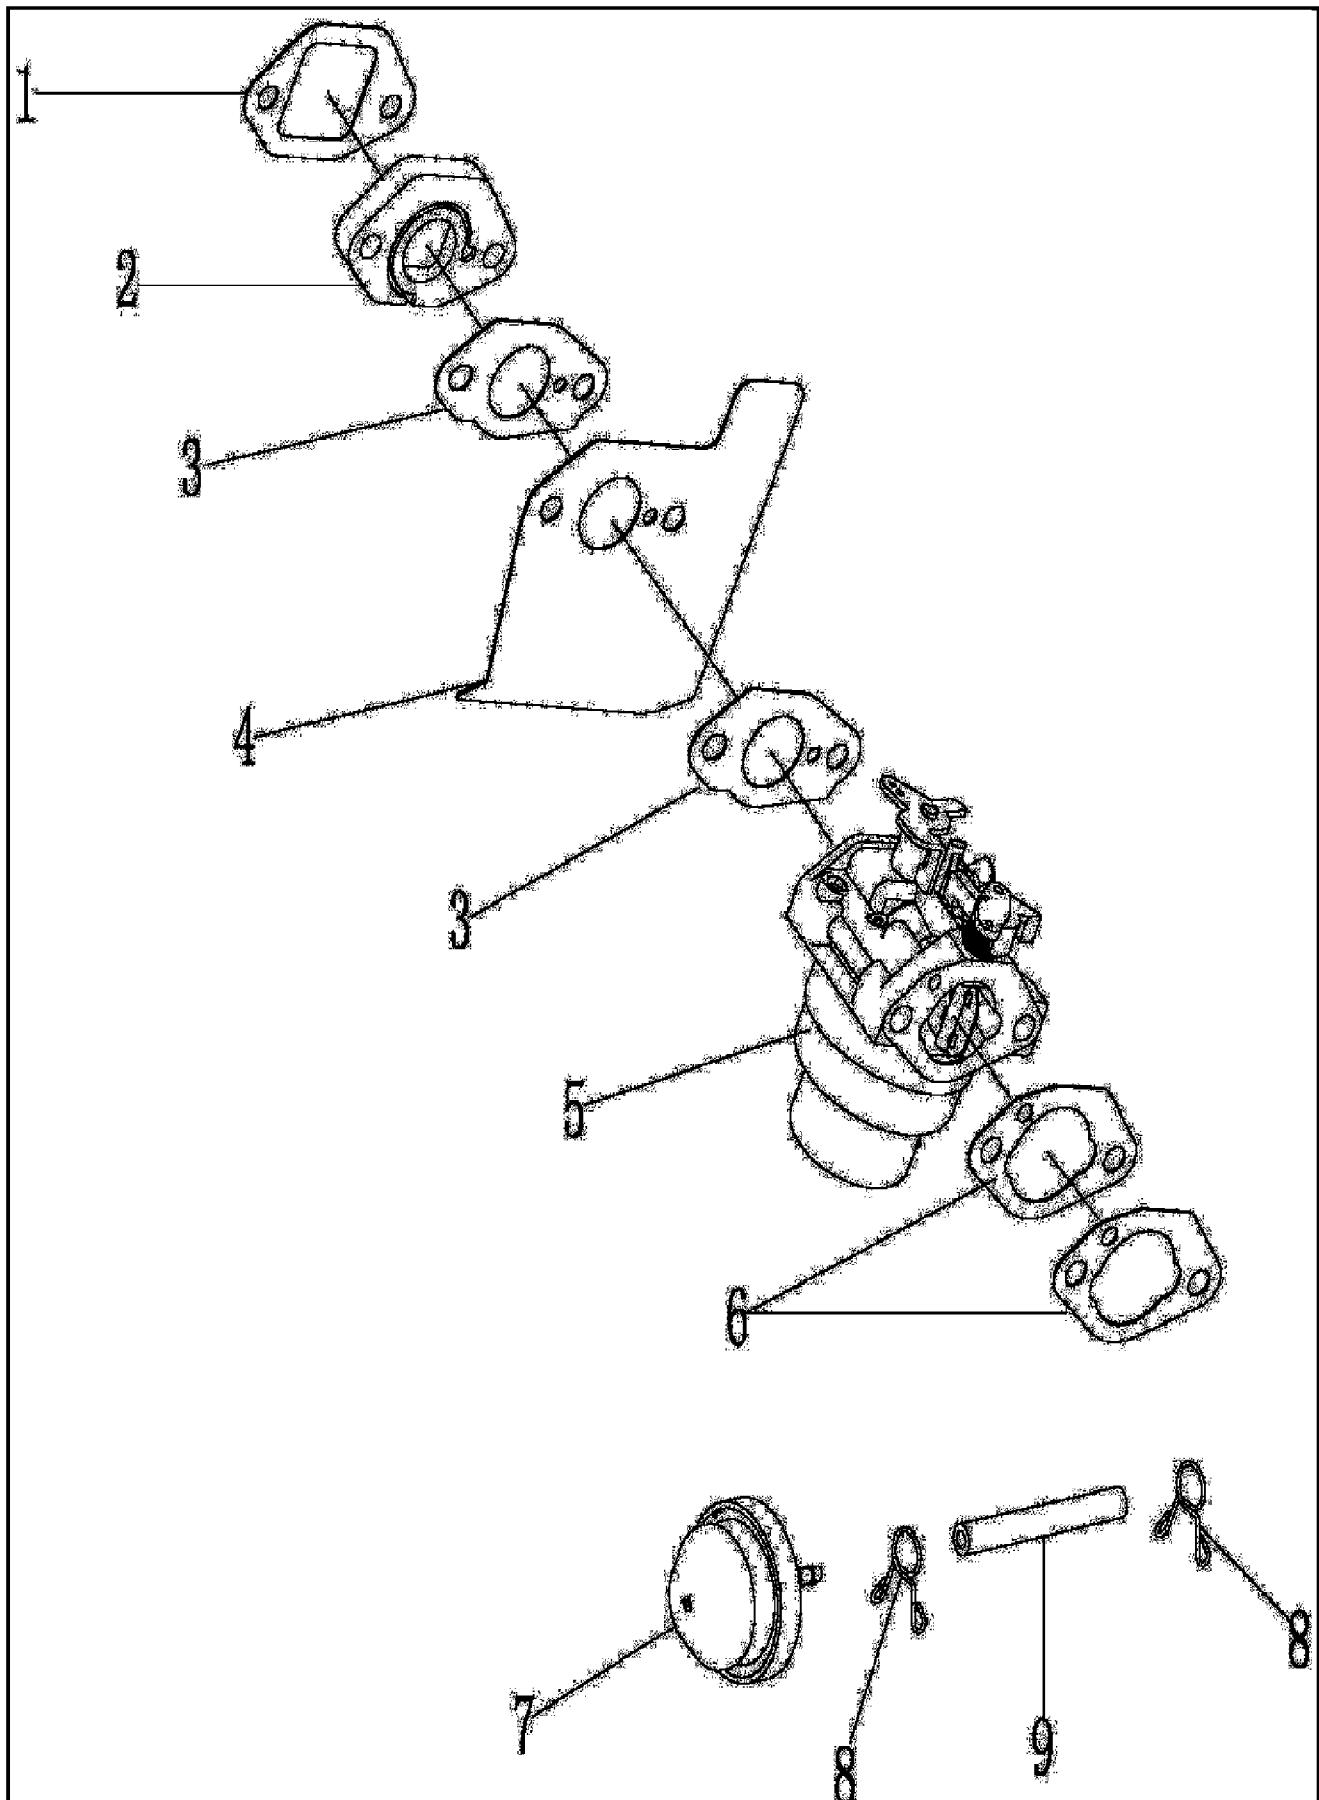

Air Filter Assembly

4-Cycle High-Wheel Field Trimmer UT-13144
Air Filter Assembly

Page 2 of 38

Ref #	Part Number	Qty	S/P/F	Description
1	A100827	1		Air Filter Element
2	A100673	1		Air Filter Housing Assy
2.1	A100853	1		Air Filter Cover
2.2	A100861	1		Air Filter Shell
3	A100663	1		Bolt, M6x14
4	A200028	2		Nut, M6

Carburetor Assembly

4-Cycle High-Wheel Field Trimmer UT-13144
Carburetor Assembly

Page 4 of 38

Ref #	Part Number	Qty	S/P/F	Description
1	A100668	1		Paper Gasket (I)
2	A200027	1		Carburetor Joint
3	A100669	2		Paper Gasket (II)
4	A100670	1		Shield
5	A100671	1		Carburetor
6	A100672	2		Paper Gasket (III)
7	A100676	1		Primer Bulb
8	A100677	2		Clamp, Fuel Line, 6.5
9	A100678	1		Fuel Line

Crankcase Assembly

4-Cycle High-Wheel Field Trimmer UT-13144
Crankcase Assembly

Page 6 of 38

Ref #	Part Number	Qty	S/P/F	Description
1	A100675	2		Oil Seal Assy
2	A200102	2		Bearing, 6025/P53
3	A200097	6		Bolt, M6x30
4		1		Oil Dip Rod Assy For reference only
4.1	A100685	1		Oil Dip Rod
4.2	A100686	1		Oil Sealing Plate
5	A200030	1		Wind Shield, Left
6	A200060	1		Shield
7	A100657	3		Bolt, M6x12
8	A200062	1		Drain Plug, M16x15
9	A200061	1		Washer, 16x24x1.4
10	A100684	1		Oil Seal
11	A200099	1		Crankcase Body
12	A200029	1		Wind Shield, Right
13	A100683	2		Aligning Pin
14	A100682	1		Paper Gasket
15	A200098	1		Crankcase Cover