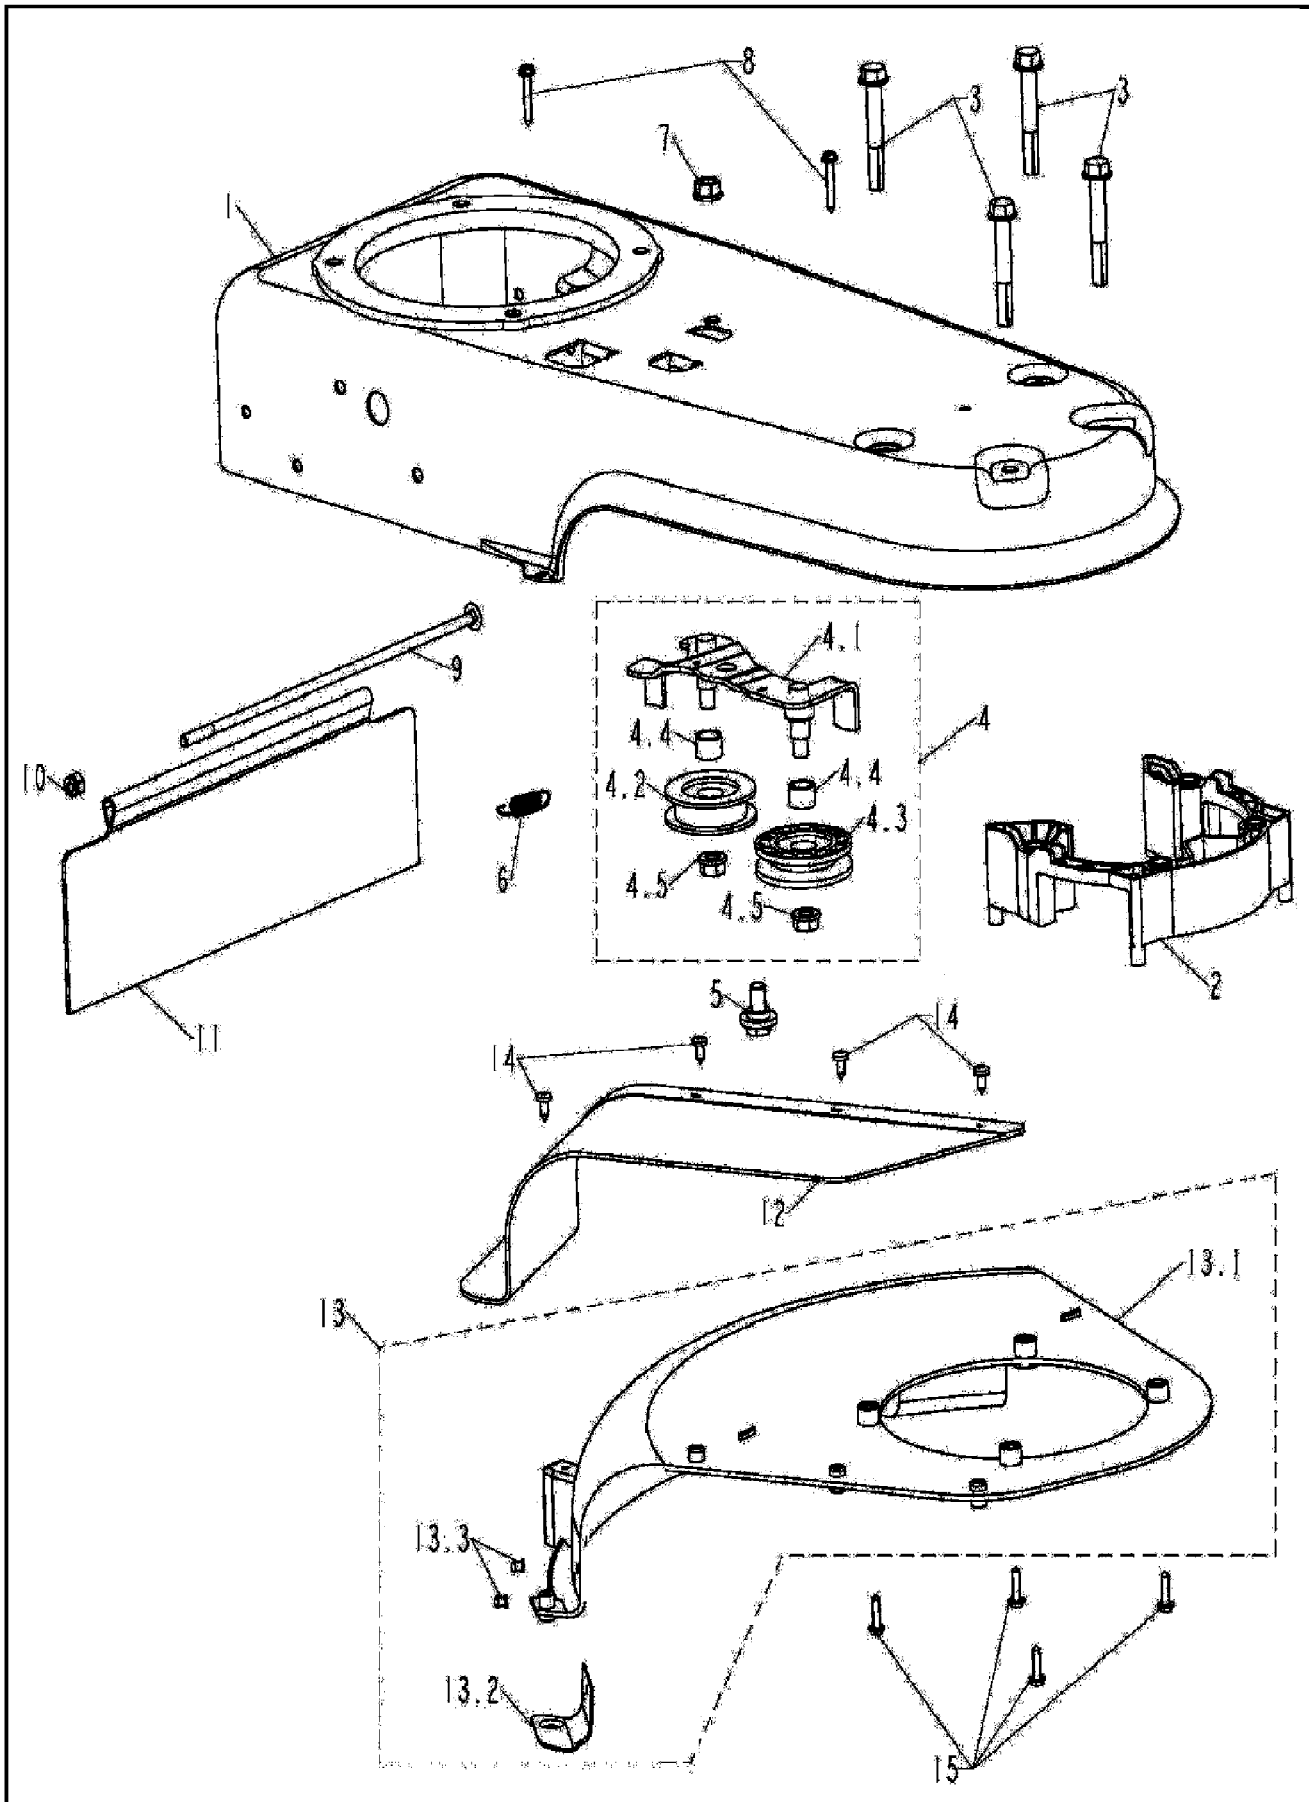

Engine - Top Level Assembly

4-Cycle High-Wheel Field Trimmer UT-13144
Engine - Top Level Assembly

Page 14 of 38

Ref #	Part Number	Qty	S/P/F	Description
1	A100535	1		Engine Sub-Level Assy
2	A100536	1		Pulley, Engine
3	A100537	1		Lock Washer, 10
4	A100538	1		Bolt, Hex Head 3/8-24x1.0
5	A100540	4		Screw, Engine, 3/8-16x1.0

Engine Cover Assembly

Ref #	Part Number	Qty	S/P/F	Description
1	A200116	3		Acorn Nut
2		1		Starter Assy For reference only
2.1	A100619	1		Starter Grip
2.2	A100698	1		Starter Rope
2.3	A100696	1		Starter Rope
2.4	A100617	1		Wind Spring
2.5	A100694	1		Starter Reel
2.6	A100693	1		Circlip
2.7	A100692	2		Compression Spring
2.8	A100691	2		Ratchet
2.9	A100690	1		Guide Disc
2.10	A100689	1		Bolt
3	A200115	1		Engine Shield
4	A100799	3		Bolt Hole Cover
5	A100797	1		Double End Stud
6	A100798	2		Double End Stud

Frame Assembly

Ref #	Part Number	Qty	S/P/F	Description
1	A100561	1		Frame, Trimmer
2	A100563	1		Spacer, Drive Belt
3	A100835	4		Screw, 3/8-16x2.5 HXWATAP
4	A100835	1		Bracket, Idler Assy
4.1	A100564	1		Bracket, Idler
4.2	A100565	1		Pulley, Idler
4.3	A100566	1		"V" Pulley
4.4	A100836	2		Spacer
4.5	A100462	2		Lock Nut, M10
5	A100569	1		Bolt, HSH
6	A100570	1		Spring, Extension
7	A100462	1		Lock Nut, M10
8	A100573	2		Screw, #10-16x1.25
9	A100574	1		Bolt, Carriage, M6x283
10	A100506	1		Nut, Nylon Lock M6
11	A100571	1		Shield, Trailing
12	A100572	1		Flap, Debris
13	A100837	1		Shield Assy
13.1		1		Shield, Trimmer For reference only
13.2		1		Blade For reference only
13.3		2		Rivet For reference only
14	A100575	4		Screw, ST4.8x12
15	A100576	4		Screw, #10-16x.75