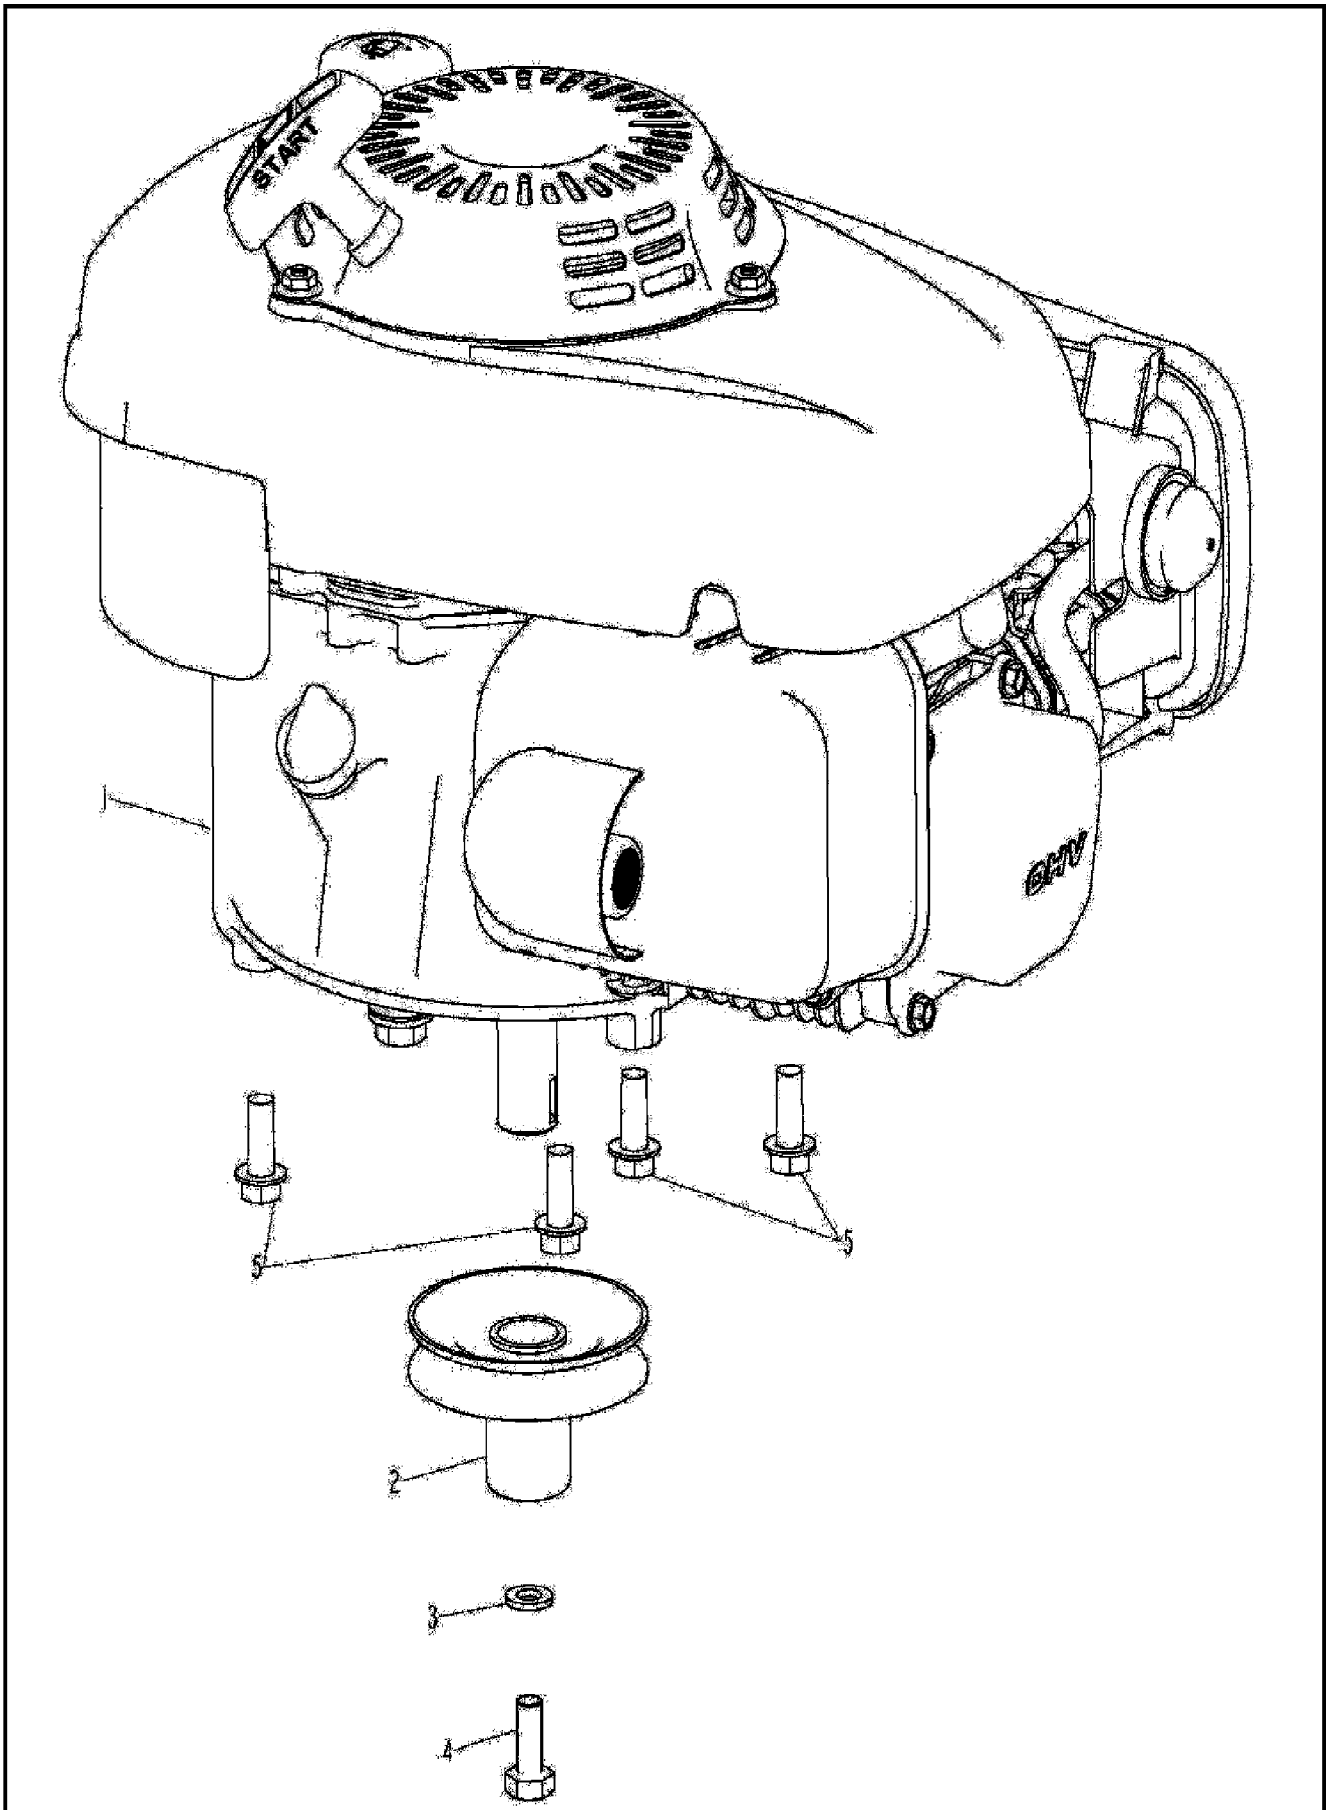

Cylinder Head Assembly

4-Cycle High-Wheel Field Trimmer UT-13144
Cylinder Head Assembly

Page 12 of 38

Ref #	Part Number	Qty	S/P/F	Description
1	A100820	2		Bolt
2	A100663	2		Bolt, M6x14
3	A100664	1		Cylinder Head Cover
4	A100665	2		Gasket, Cylinder Head (I)
5	A100666	1		Breather Tube
6	A100667	1		Cylinder Head Cover Spacer
7	A200024	4		Bolt, M8x55
8	A200025	1		Cylinder Head
9	A200026	2		Double End Stud
10	A200046	2		Aligning Pin
11	A100674	1		Gasket, Cylinder Head (II)
12	A100662	1		Spark Plug

Engine - Top Level Assembly

4-Cycle High-Wheel Field Trimmer UT-13144
Engine - Top Level Assembly

Page 14 of 38

Ref #	Part Number	Qty	S/P/F	Description
1	A100535	1		Engine Sub-Level Assy
2	A100536	1		Pulley, Engine
3	A100537	1		Lock Washer, 10
4	A100538	1		Bolt, Hex Head 3/8-24x1.0
5	A100540	4		Screw, Engine, 3/8-16x1.0

Engine Cover Assembly

Ref #	Part Number	Qty	S/P/F	Description
1	A200116	3		Acorn Nut
2		1		Starter Assy For reference only
2.1	A100619	1		Starter Grip
2.2	A100698	1		Starter Rope
2.3	A100696	1		Starter Rope
2.4	A100617	1		Wind Spring
2.5	A100694	1		Starter Reel
2.6	A100693	1		Circlip
2.7	A100692	2		Compression Spring
2.8	A100691	2		Ratchet
2.9	A100690	1		Guide Disc
2.10	A100689	1		Bolt
3	A200115	1		Engine Shield
4	A100799	3		Bolt Hole Cover
5	A100797	1		Double End Stud
6	A100798	2		Double End Stud