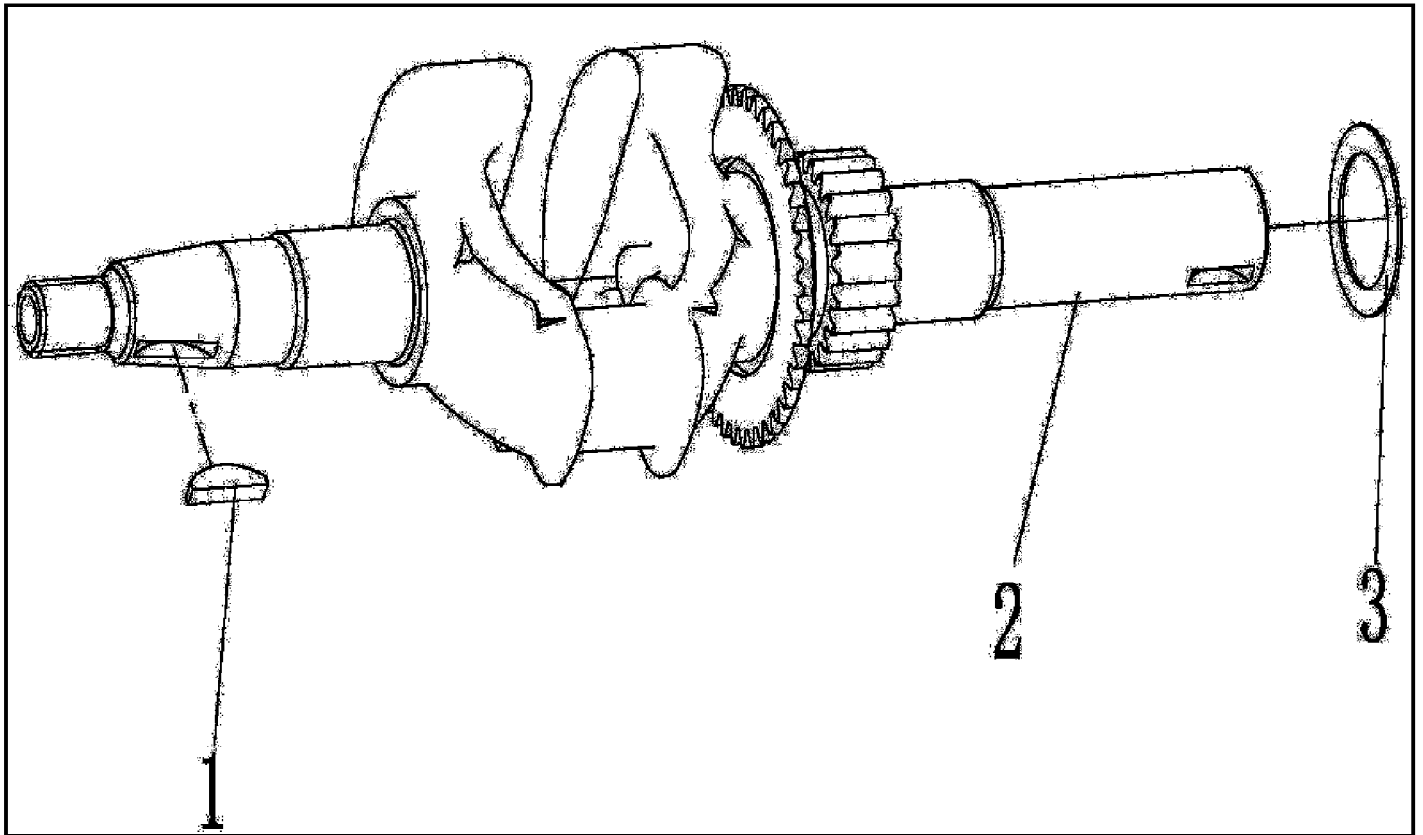

Crankshaft Assembly

4-Cycle High-Wheel Field Trimmer UT-13144
Crankshaft Assembly

Page 8 of 38

Ref #	Part Number	Qty	S/P/F	Description
1	A100688	1		Semicircular Key
2	A200104	1		Crankshaft
3	A100796	1		Washer