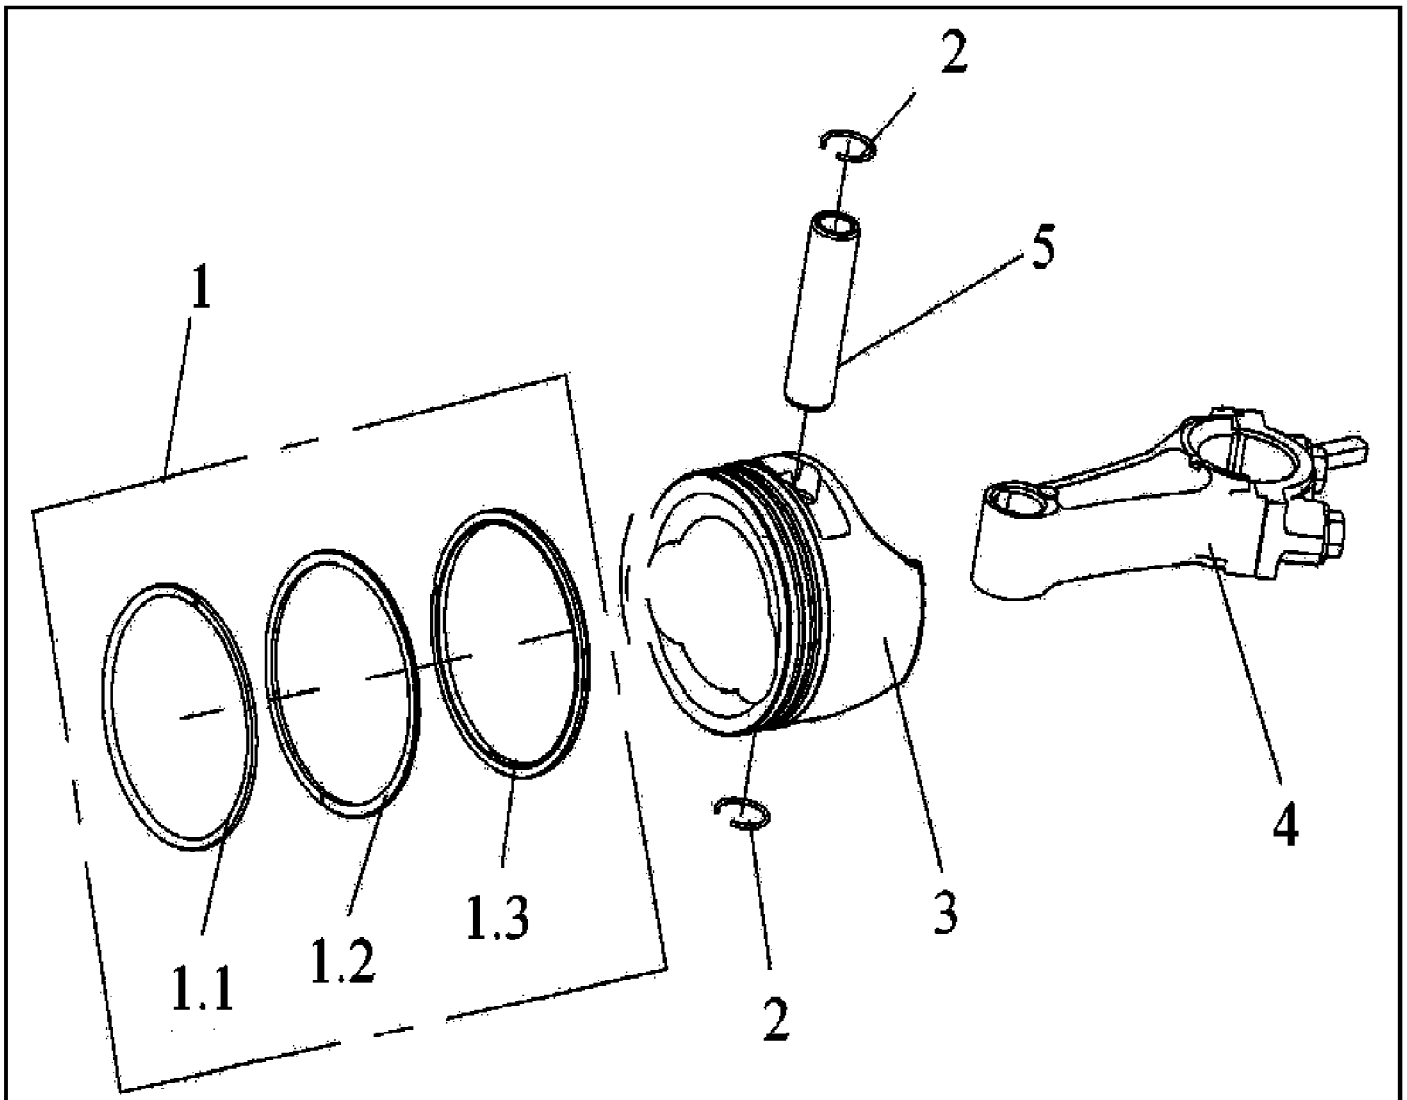

Piston / Connecting Rod Assembly

4-Cycle High-Wheel Field Trimmer UT-13144
Piston / Connecting Rod Assembly

Page 30 of 38

Ref #	Part Number	Qty	S/P/F	Description
1	A100826	1		Piston Ring Assy
1.1	A200111	1		First Gas Ring
1.2	A200110	1		Second Gas Ring
1.3	A200109	1		Oil Ring
2	A200105	2		Clip, Piston Pin
3	A200108	1		Piston
4	A200107	1		Connecting Rod Assy
5	A200106	1		Piston Pin