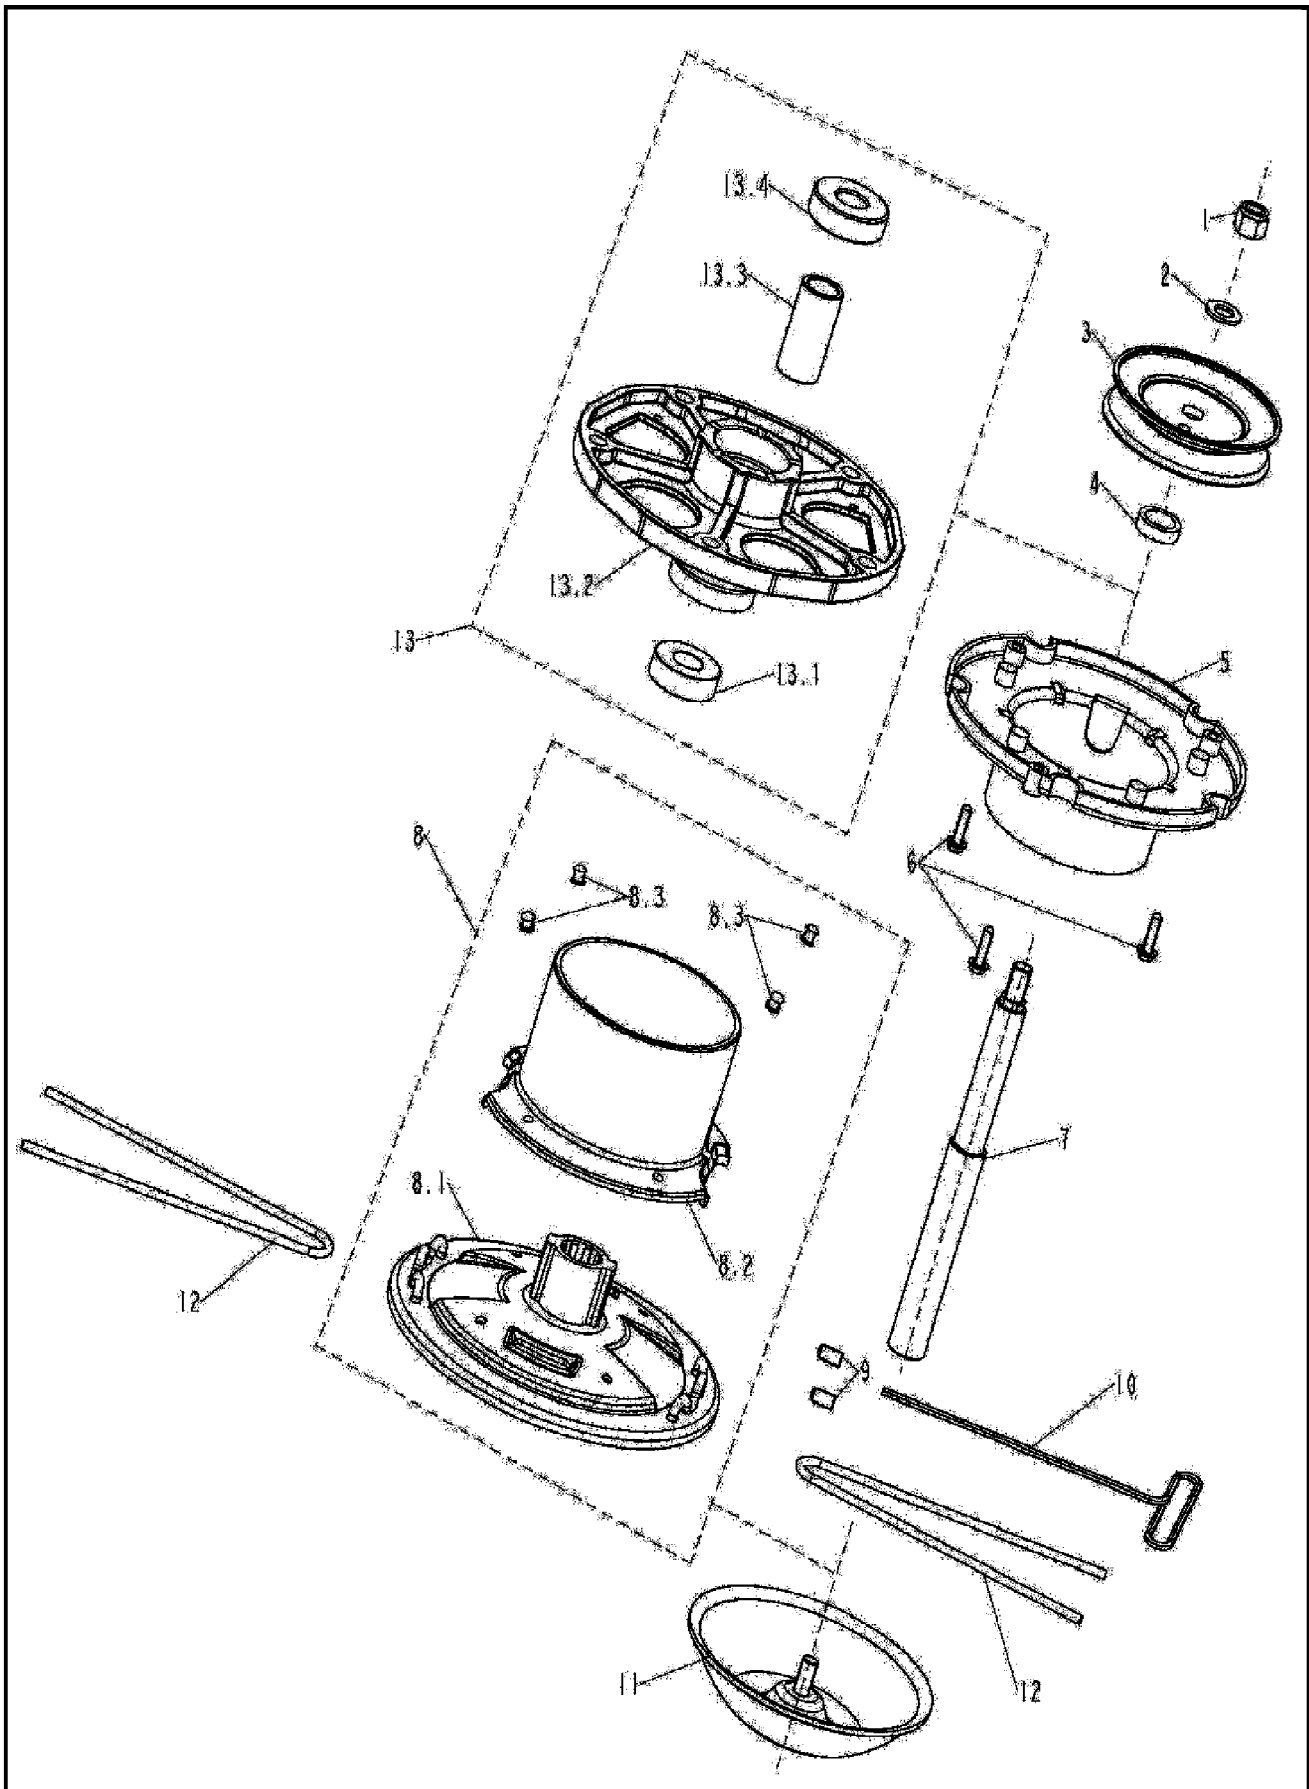

Crankcase Assembly

4-Cycle High-Wheel Field Trimmer UT-13144
Crankcase Assembly

Page 6 of 38

Ref #	Part Number	Qty	S/P/F	Description
1	A100675	2		Oil Seal Assy
2	A200102	2		Bearing, 6025/P53
3	A200097	6		Bolt, M6x30
4		1		Oil Dip Rod Assy For reference only
4.1	A100685	1		Oil Dip Rod
4.2	A100686	1		Oil Sealing Plate
5	A200030	1		Wind Shield, Left
6	A200060	1		Shield
7	A100657	3		Bolt, M6x12
8	A200062	1		Drain Plug, M16x15
9	A200061	1		Washer, 16x24x1.4
10	A100684	1		Oil Seal
11	A200099	1		Crankcase Body
12	A200029	1		Wind Shield, Right
13	A100683	2		Aligning Pin
14	A100682	1		Paper Gasket
15	A200098	1		Crankcase Cover

Crankshaft Assembly

4-Cycle High-Wheel Field Trimmer UT-13144
Crankshaft Assembly

Page 8 of 38

Ref #	Part Number	Qty	S/P/F	Description
1	A100688	1		Semicircular Key
2	A200104	1		Crankshaft
3	A100796	1		Washer

Cutting Head Assembly

4-Cycle High-Wheel Field Trimmer UT-13144
Cutting Head Assembly

Page 10 of 38

Ref #	Part Number	Qty	S/P/F	Description
1	A100703	1		Nut, M10x1.25
2	A100577	1		Washer, Flat 10
3	A100578	1		Pulley, Cutting Head
4	A100579	1		Spacer
5	A100580	1		Wrap Weed, Upper BLK
6	A100576	3		Screw, #10-16x.75
7	A100582	1		Shaft, Cutting Head
8	A100840	1		Cutter Head & Wrap Assy
8.1		1		Cutter Head For reference only
8.2		1		Wrap Weed, Lower BLK For reference only
8.3		4		Rivet For reference only
9	A100584	2		Screw, M6x12
10	A100585	1		Wrench, T-Handle
11	A100587	1		Guide, Height
12		2		Line, Trimmer For reference only
13	A100839	1		Jackshaft Housing Assy
13.1	A100592	1		Bearing, 99502
13.2	A100590	1		Housing, Jackshaft
13.3	A100591	1		Spacer
13.4	A100589	1		Bearing, 6203-2DLRS-5/8