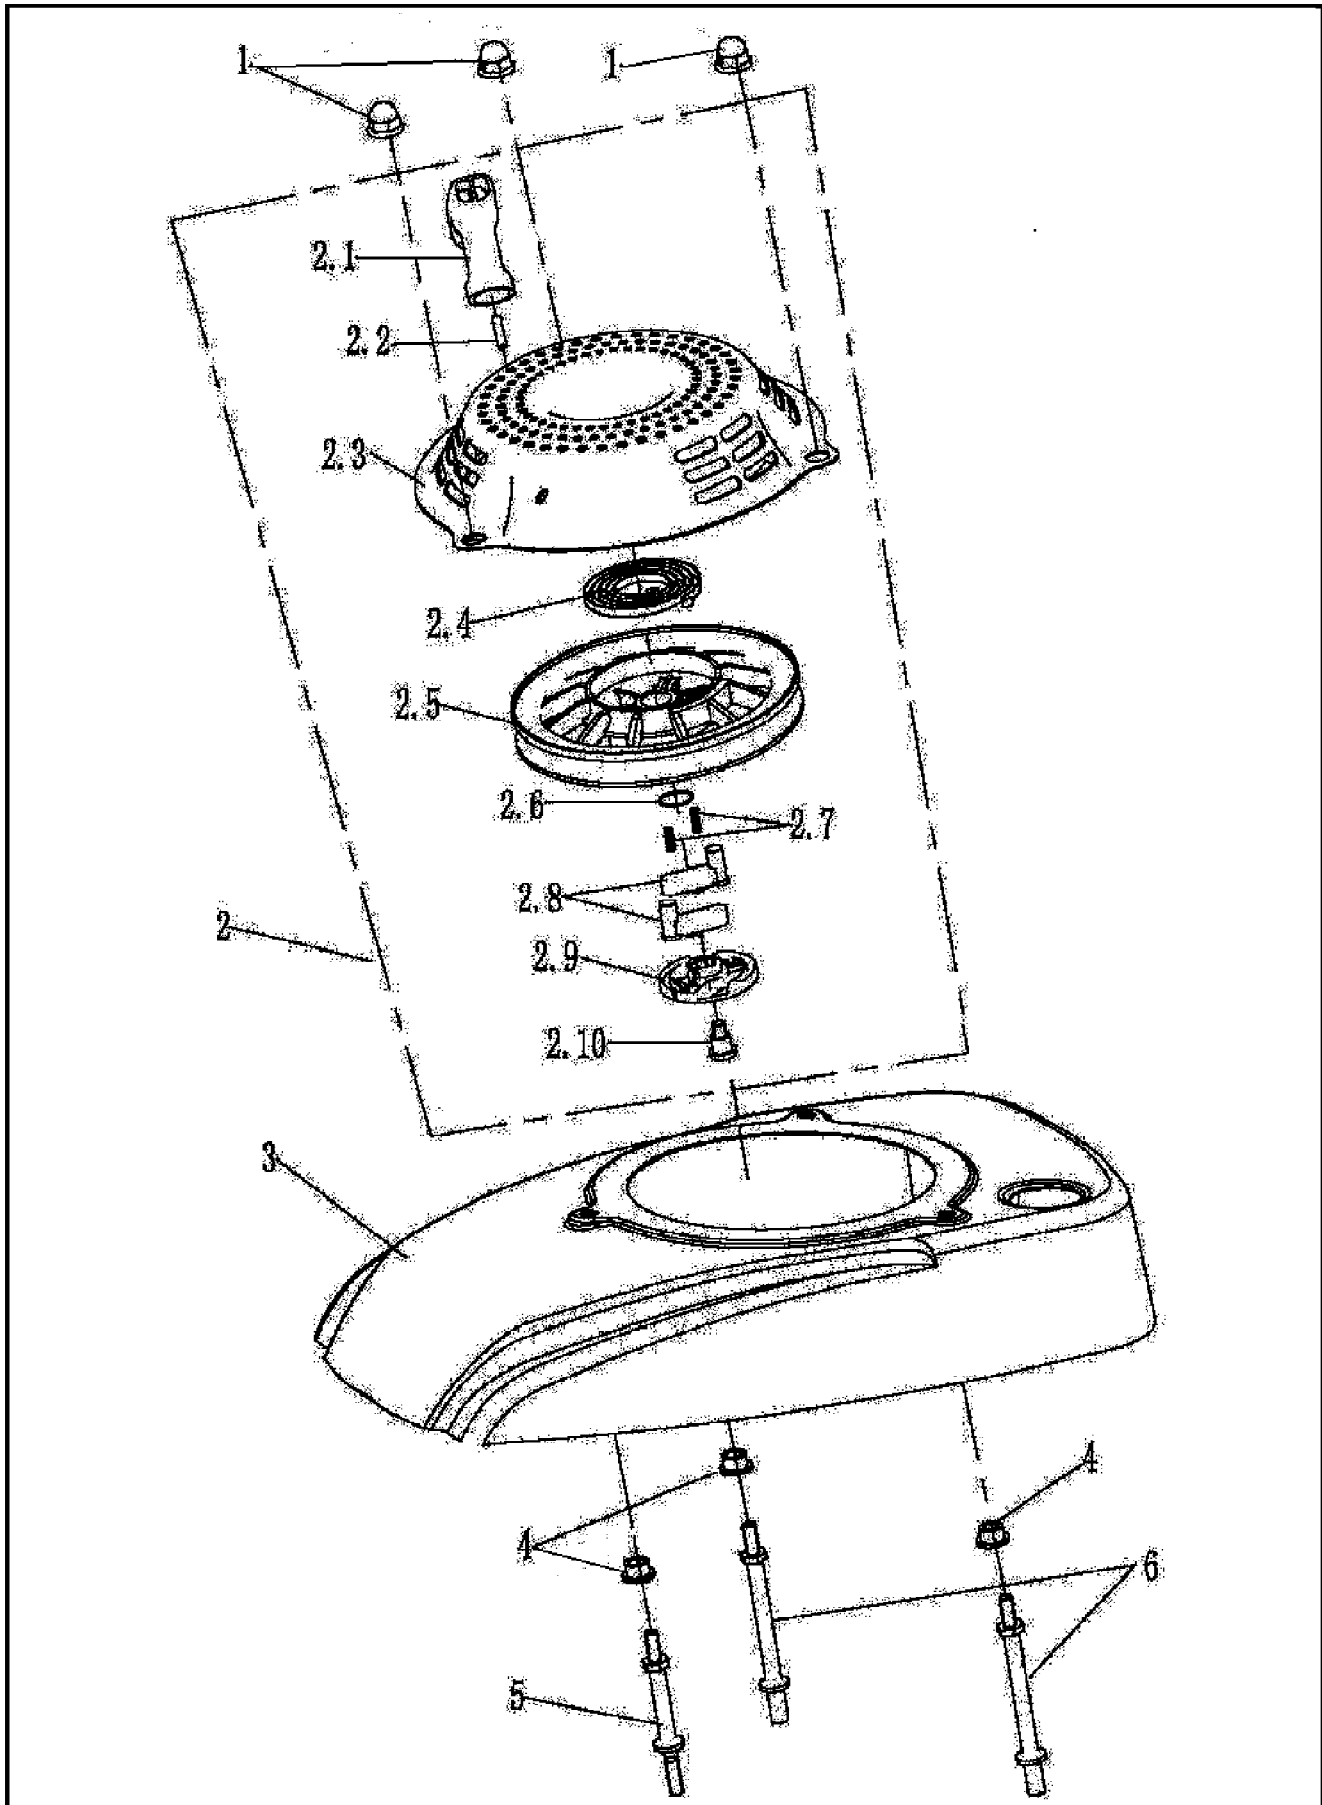

Cylinder Head Assembly

4-Cycle High-Wheel Field Trimmer UT-13144
Cylinder Head Assembly

Page 12 of 38

Ref #	Part Number	Qty	S/P/F	Description
1	A100820	2		Bolt
2	A100663	2		Bolt, M6x14
3	A100664	1		Cylinder Head Cover
4	A100665	2		Gasket, Cylinder Head (I)
5	A100666	1		Breather Tube
6	A100667	1		Cylinder Head Cover Spacer
7	A200024	4		Bolt, M8x55
8	A200025	1		Cylinder Head
9	A200026	2		Double End Stud
10	A200046	2		Aligning Pin
11	A100674	1		Gasket, Cylinder Head (II)
12	A100662	1		Spark Plug

Engine - Top Level Assembly

4-Cycle High-Wheel Field Trimmer UT-13144
Engine - Top Level Assembly

Page 14 of 38

Ref #	Part Number	Qty	S/P/F	Description
1	A100535	1		Engine Sub-Level Assy
2	A100536	1		Pulley, Engine
3	A100537	1		Lock Washer, 10
4	A100538	1		Bolt, Hex Head 3/8-24x1.0
5	A100540	4		Screw, Engine, 3/8-16x1.0

Engine Cover Assembly

Ref #	Part Number	Qty	S/P/F	Description
1	A200116	3		Acorn Nut
2		1		Starter Assy For reference only
2.1	A100619	1		Starter Grip
2.2	A100698	1		Starter Rope
2.3	A100696	1		Starter Rope
2.4	A100617	1		Wind Spring
2.5	A100694	1		Starter Reel
2.6	A100693	1		Circlip
2.7	A100692	2		Compression Spring
2.8	A100691	2		Ratchet
2.9	A100690	1		Guide Disc
2.10	A100689	1		Bolt
3	A200115	1		Engine Shield
4	A100799	3		Bolt Hole Cover
5	A100797	1		Double End Stud
6	A100798	2		Double End Stud