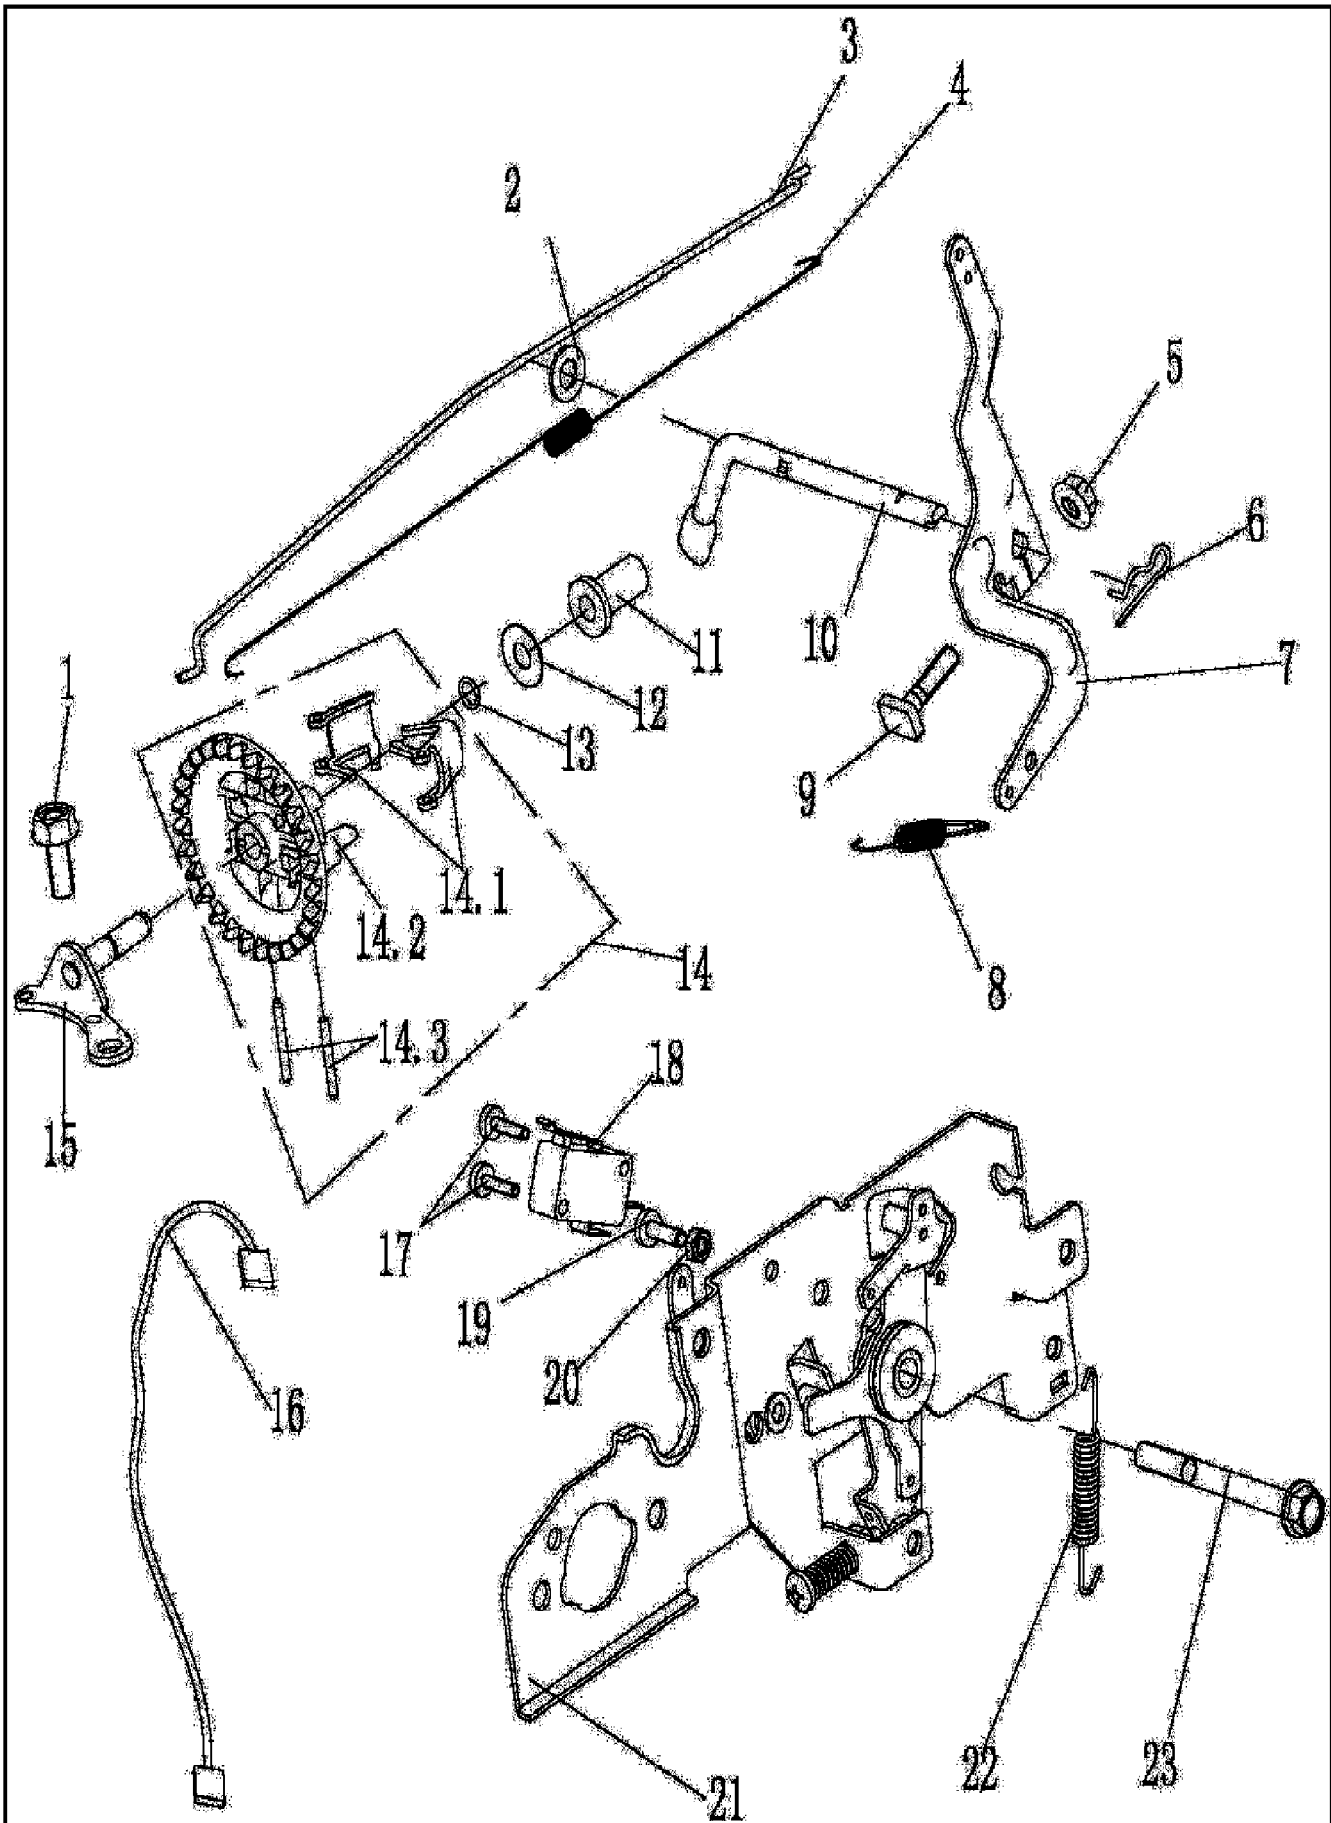

Piston / Connecting Rod Assembly

4-Cycle High-Wheel Field Trimmer UT-13144
Piston / Connecting Rod Assembly

Page 30 of 38

Ref #	Part Number	Qty	S/P/F	Description
1	A100826	1		Piston Ring Assy
1.1	A200111	1		First Gas Ring
1.2	A200110	1		Second Gas Ring
1.3	A200109	1		Oil Ring
2	A200105	2		Clip, Piston Pin
3	A200108	1		Piston
4	A200107	1		Connecting Rod Assy
5	A200106	1		Piston Pin

Throttle / Governor Assembly

Ref #	Part Number	Qty	S/P/F	Description
1	A100657	1		Bolt, M6x12
2	A200086	1		Gasket
3	A200085	1		Link, Mechanical Governor (II)
4	A200084	1		Tension Spring (II)
5	A100795	1		Nut, M6
6	A200082	1		Hair Pin
7	A200081	1		Arm, Governor
8	A200080	1		Tension Spring (I)
9	A200079	1		Coach Bolt
10	A200078	1		Crank, Governor
11	A200077	1		Bushing
12	A200075	1		Washer 3
13	A200074	1		Retaining Ring
14	A100830	1		Assy, Governor
14.1		2		Pawl For reference only
14.2		1		Body, Governor For reference only
14.3		2		Pin For reference only
15	A200072	1		Mount Bracket & Axle
16	A200063	1		Wire, Grounding
17	A200069	2		Bolt, M3x12
18	A200068	1		Switch, Grounding
19	A200070	1		Bolt, M3x8
20	A200067	1		Nut, M4
21	A200066	1		Governor Control Panel
22	A200065	1		Controller Tension Spring
23	A200064	1		Bolt, M6x60