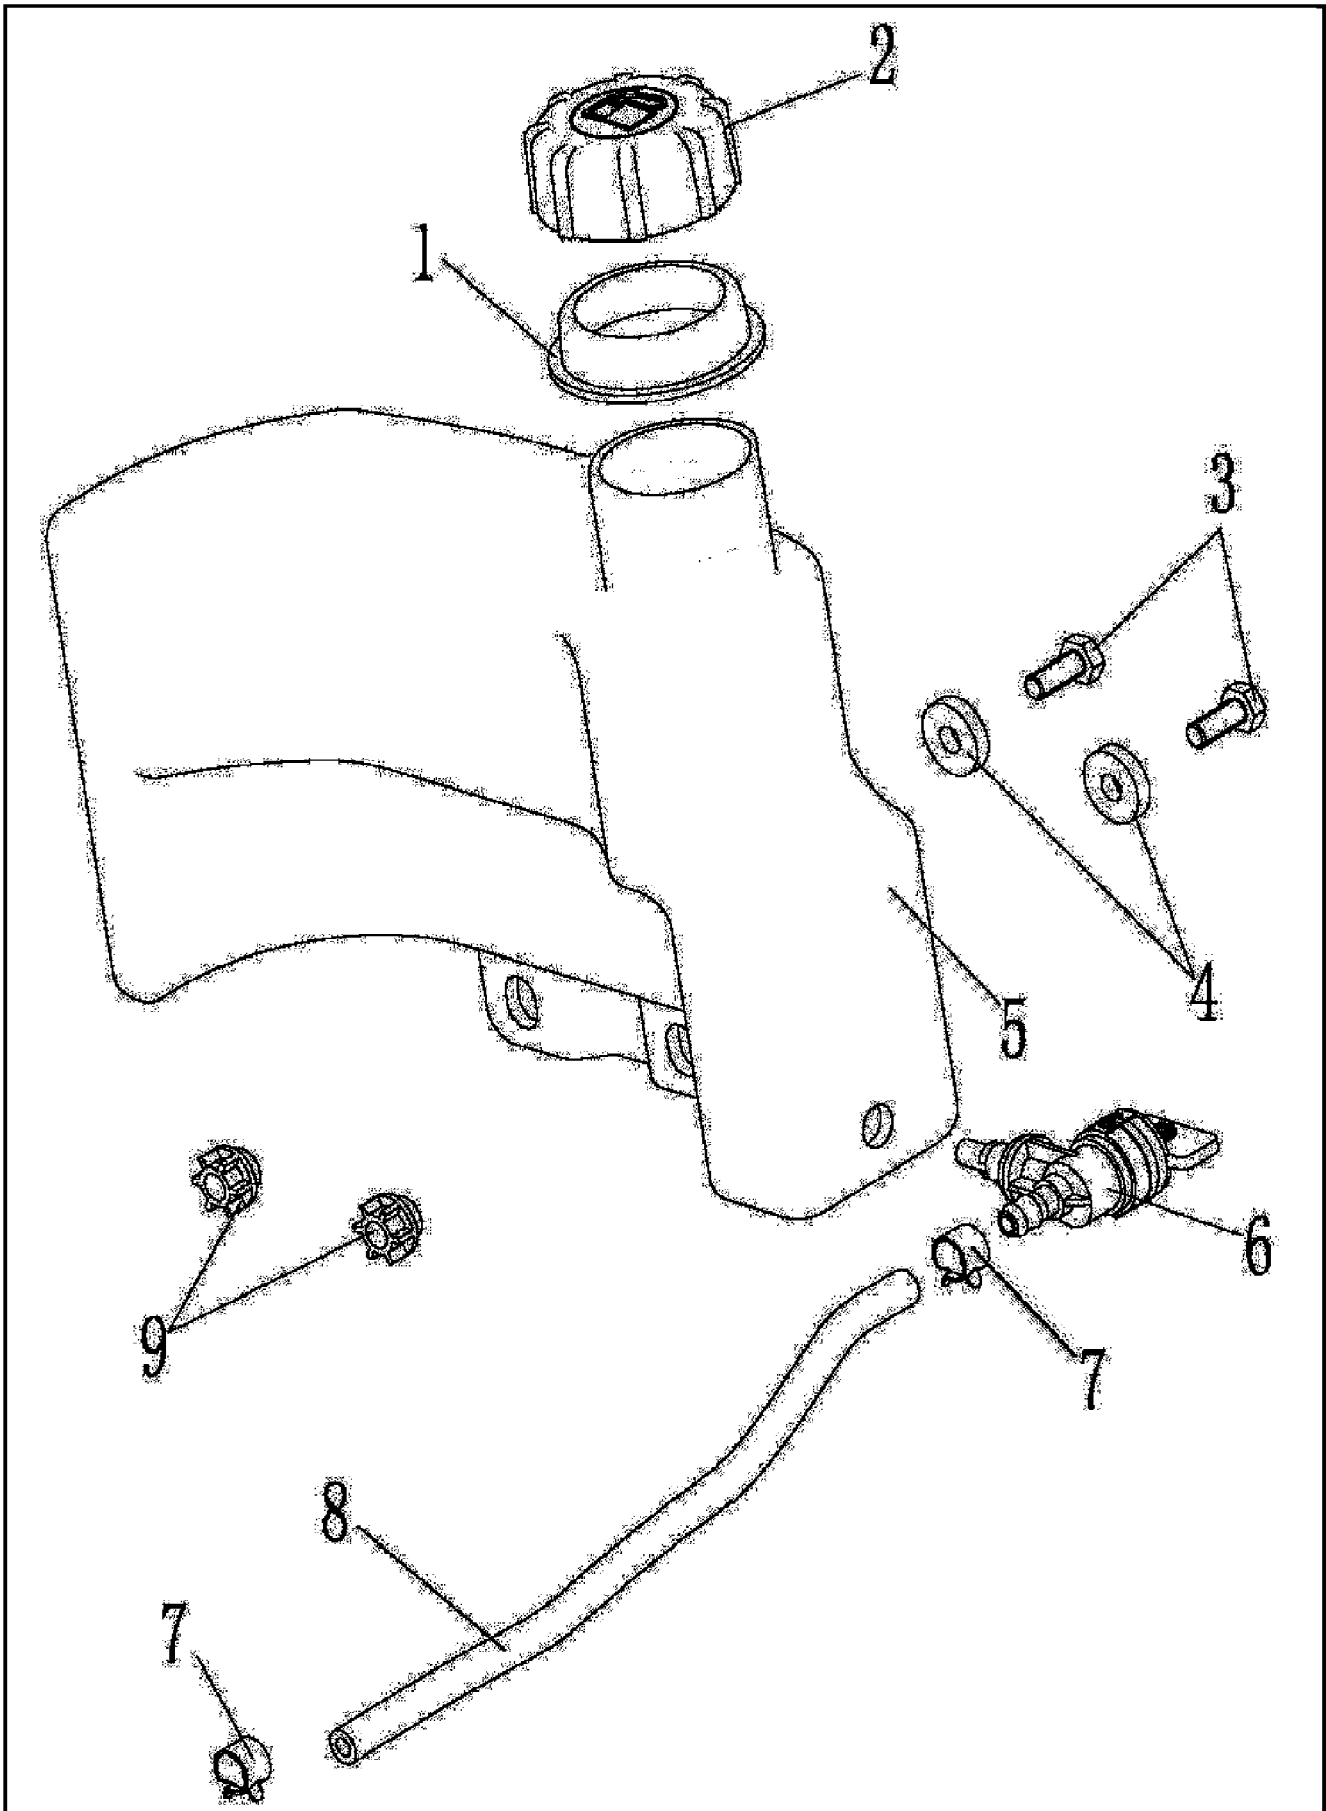

Ref #	Part Number	Qty	S/P/F	Description
1	A100561	1		Frame, Trimmer
2	A100563	1		Spacer, Drive Belt
3	A100835	4		Screw, 3/8-16x2.5 HXWATAP
4	A100835	1		Bracket, Idler Assy
4.1	A100564	1		Bracket, Idler
4.2	A100565	1		Pulley, Idler
4.3	A100566	1		"V" Pulley
4.4	A100836	2		Spacer
4.5	A100462	2		Lock Nut, M10
5	A100569	1		Bolt, HSH
6	A100570	1		Spring, Extension
7	A100462	1		Lock Nut, M10
8	A100573	2		Screw, #10-16x1.25
9	A100574	1		Bolt, Carriage, M6x283
10	A100506	1		Nut, Nylon Lock M6
11	A100571	1		Shield, Trailing
12	A100572	1		Flap, Debris
13	A100837	1		Shield Assy
13.1		1		Shield, Trimmer For reference only
13.2		1		Blade For reference only
13.3		2		Rivet For reference only
14	A100575	4		Screw, ST4.8x12
15	A100576	4		Screw, #10-16x.75

Fuel Tank Assembly