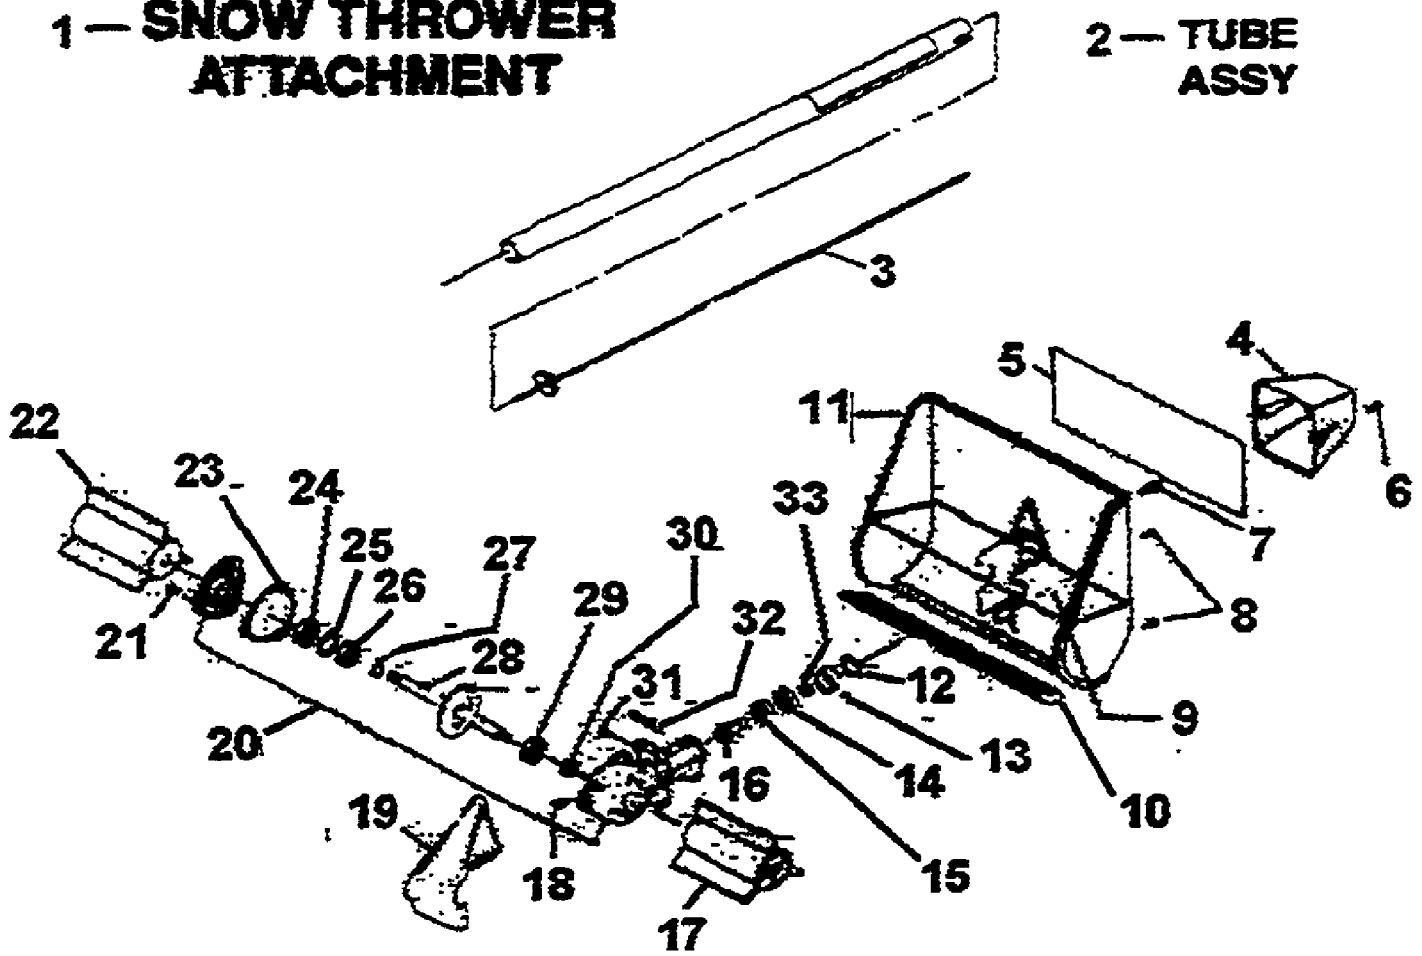

3040M UT-26201
2381 Snow Thrower Attachment

**1 — SNOW THROWER
ATTACHMENT**

**2 — TUBE
ASSY**

3040M UT-26201
2381 Snow Thrower Attachment

Page 2 of 36

Ref #	Part Number	Qty	S/P/F	Description
1	UT26009	1		SNOW THROWER ATTACHMENT Includes ref nos 2 thru 33
2	GM280316	1	/P	TUBE ASSY
3	GM237803	1	S	FLEX CABLE
4	GM235213	1		COVER B
5	GM239518	1		DECAL
6	GM012464	1		SCREW
7	GM010021	1		SCREW
8	GM012464	1		SCREW
9	GM236910	1		PLATE OBSOLETE
10	GM235503	1		SCRAPER BAR
11	GM237002	1		HOUSING
12	GM062204	1		SNAP RING
13	GM237607	1		COLLAR
14	GM071008	1		BEARING
15	GM070006	1	S	BEARING
16	GM236304	1		PINION GEAR
17	GM235210	1		ROTOR L.H.
18	GM012463	1		SCREW
19	GM235212	1		COVER A
20	GM230338	1		GEAR CASE ASSY
21	GM012462	1		SCREW
22	GM235211	1		ROTOR R.H.
23	GM237401	1		GASKET
24	GM080009	1		SEAL
25	GM060005	1		RING
26	GM070011	1		BEARING
27	GM237608	1		COLLAR
28	GM236303	1		SHAFT & GEAR
29	GM070011	1		BEARING
30	GM080009	1		SEAL
31	GM010024	1		SCREW
32	GM030087	1		BOLT
33	GM062205	1		SNAP RING

3040M UT-26201

Page 4 of 36

2851 Driveshaft and Guard Assy Attachment

Ref #	Part Number	Qty	S/P/F	Description
1	GM280313	1	S	TUBE ASSY
2	GM257802	1	S	FLEX CABLE
3	GM300190	1		SPANNER WRENCH
4	GM237001	1	S	EDGER BLADE
5	GM011310	1	S	SCREW
6	GM236909	1	/P	EDGER SHEILD
7	GM237604	1		SCREW
8	GM285204	1	S	KNOB
9	GM280640	1	/P	SHAFT & KNOB KIT
10	GM236908	1		WASHER
11	GM236907	1		COTTER PIN
12	GM235102	1		WHEEL
13	GM236908	1		WASHER
14	GM051017	1	S	NUT
15	GM041007	1		WASHER
16	GM236113	1	/P	EDGER GUARD
17	GM237610	1		EDGER AXLE
18	GM236110	1		BRACKET
19	GM300070	1		HOLDER A
20	GM300075	1	S	HOLDER B
21	GM041003	1	/P	WASHER
22	GM040007	1	S	WASHER
23	GM300080	1	S	BOLT
24	GM230611	1	S	EDGER GUARD ASSY Includes ref No. 5, 6, & 14 thru 17.