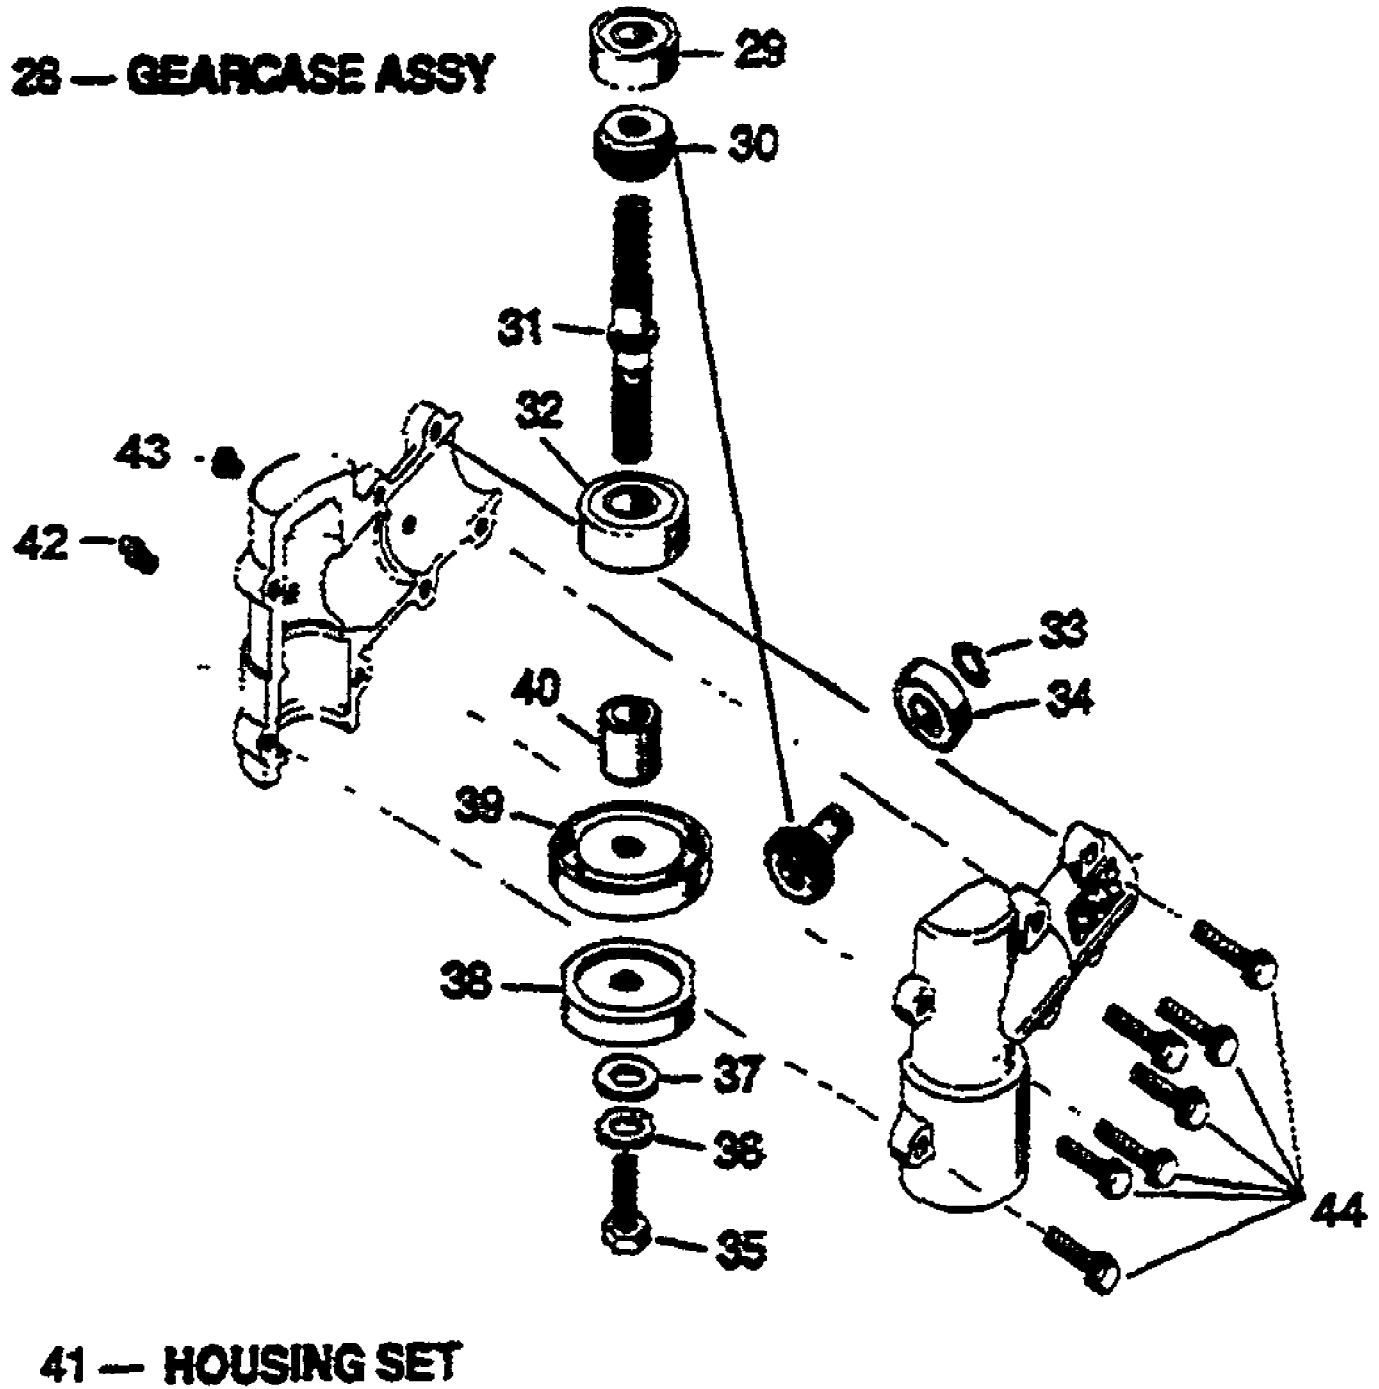

3040M UT-26201
2381 Snow Thrower Attachment

**1 — SNOW THROWER
ATTACHMENT**

**2 — TUBE
ASSY**

3040M UT-26201
2381 Snow Thrower Attachment

Page 2 of 36

Ref #	Part Number	Qty	S/P/F	Description
1	UT26009	1		SNOW THROWER ATTACHMENT Includes ref nos 2 thru 33
2	GM280316	1	/P	TUBE ASSY
3	GM237803	1	S	FLEX CABLE
4	GM235213	1		COVER B
5	GM239518	1		DECAL
6	GM012464	1		SCREW
7	GM010021	1		SCREW
8	GM012464	1		SCREW
9	GM236910	1		PLATE OBSOLETE
10	GM235503	1		SCRAPER BAR
11	GM237002	1		HOUSING
12	GM062204	1		SNAP RING
13	GM237607	1		COLLAR
14	GM071008	1		BEARING
15	GM070006	1	S	BEARING
16	GM236304	1		PINION GEAR
17	GM235210	1		ROTOR L.H.
18	GM012463	1		SCREW
19	GM235212	1		COVER A
20	GM230338	1		GEAR CASE ASSY
21	GM012462	1		SCREW
22	GM235211	1		ROTOR R.H.
23	GM237401	1		GASKET
24	GM080009	1		SEAL
25	GM060005	1		RING
26	GM070011	1		BEARING
27	GM237608	1		COLLAR
28	GM236303	1		SHAFT & GEAR
29	GM070011	1		BEARING
30	GM080009	1		SEAL
31	GM010024	1		SCREW
32	GM030087	1		BOLT
33	GM062205	1		SNAP RING

3040M UT-26201

Page 4 of 36

2851 Driveshaft and Guard Assy Attachment

Ref #	Part Number	Qty	S/P/F	Description
1	GM280313	1	S	TUBE ASSY
2	GM257802	1	S	FLEX CABLE
3	GM300190	1		SPANNER WRENCH
4	GM237001	1	S	EDGER BLADE
5	GM011310	1	S	SCREW
6	GM236909	1	/P	EDGER SHEILD
7	GM237604	1		SCREW
8	GM285204	1	S	KNOB
9	GM280640	1	/P	SHAFT & KNOB KIT
10	GM236908	1		WASHER
11	GM236907	1		COTTER PIN
12	GM235102	1		WHEEL
13	GM236908	1		WASHER
14	GM051017	1	S	NUT
15	GM041007	1		WASHER
16	GM236113	1	/P	EDGER GUARD
17	GM237610	1		EDGER AXLE
18	GM236110	1		BRACKET
19	GM300070	1		HOLDER A
20	GM300075	1	S	HOLDER B
21	GM041003	1	/P	WASHER
22	GM040007	1	S	WASHER
23	GM300080	1	S	BOLT
24	GM230611	1	S	EDGER GUARD ASSY Includes ref No. 5, 6, & 14 thru 17.