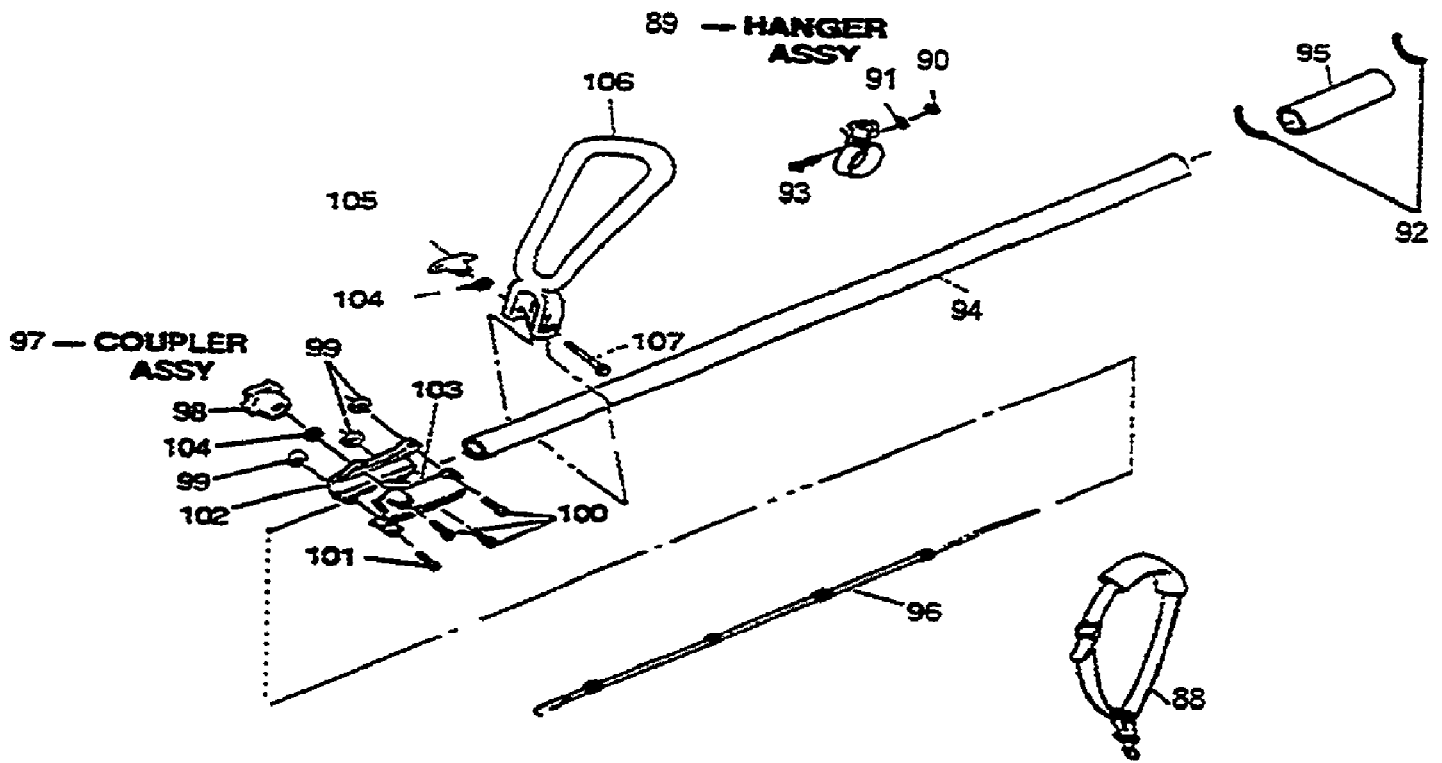

3040M UT-26201
Starter

Page 32 of 36

Ref #	Part Number	Qty	S/P/F	Description
206	GM287302	1		STARTER ASSY (W/HOLE) Includes ref Nos 208 thru 214
206	GM287308	1		STARTER ASSY (WO/HOLE) Includes ref Nos 208 thru 214
207	GM289502	1		LABEL NAME
208	GM287307	1		CASE, STARTER (W/HOLE)
208	GM287309	1		CASE, STARTER (WO/HOLE)
209	GM287306	1	/P	KNOB, STARTER
210	GM287305	1	/P	ROPE, STARTER
211	GM287304	1		SPRING, SPIRAL
212	GM287303	1		REEL
213	GM042804	1		WASHER
214	GM002812	1		SCREW
215	GM032803	1	/P	BOLT AND WASHER
216	GM052801	1		NUT
217	GM286715	1		RATCHET
218	GM287902	1		SPRING
219	GM062805	1	F	SNAP RING
220	GM286106	1	F	RATCHET

3040M UT-26201
Throttle

Page 33 of 36

3040M UT-26201
Throttle

Page 34 of 36

Ref #	Part Number	Qty	S/P/F	Description
1	GM280340	1	S	THROTTLE ASSY.
2	GM167101	1	S	SPRING, THROTTLE
3	GM235214	1	S	THROTTLE
4	GM201044	1	S	SCREW
5	GM357102	1	S	THROTTLE CABLE
6	GM190326	1	S	SWITCH ASSY
7	GM193605	1	S	WIRE HARNESS

3040M UT-26201
Upper Tube and Handle

Page 36 of 36

Ref #	Part Number	Qty	S/P/F	Description
88	GM280313	1	S	HARNESS
89	GM250312	1	/P	HANGER ASSY Includes ref Nos. 90, 91 & 93.
90	GM050003	1		NUT
91	GM041101	1	/P	WASHER
92	GM307903	1	S	SPRING, ANTI-VIBE
93	GM010002	1	/P	SCREW
94	GM280621	1	/P	TUBE ASSY Includes ref Nos. 95 & 92
95	GM305506	1	S	GRIP, ANTI-VIBE
96	GM190321	1	S	LINER & SHAFT ASSY
97	GM280312	1	S	COUPLER ASSY
98	GM285204	1	S	KNOB
99	GM051016	1		NUT
100	GM011426	1	S	BOLT
101	GM030017	1	/P	BOLT
102	GM236112	1	S	COUPLER R.H.
103	GM236111	1	S	COUPLER L.H.
104	GM040016	1		WASHER
105	GM285204	1	S	KNOB
106	GM235209	1	S	ASSIST HANDLE
107	GM257606	1	S	BOLT