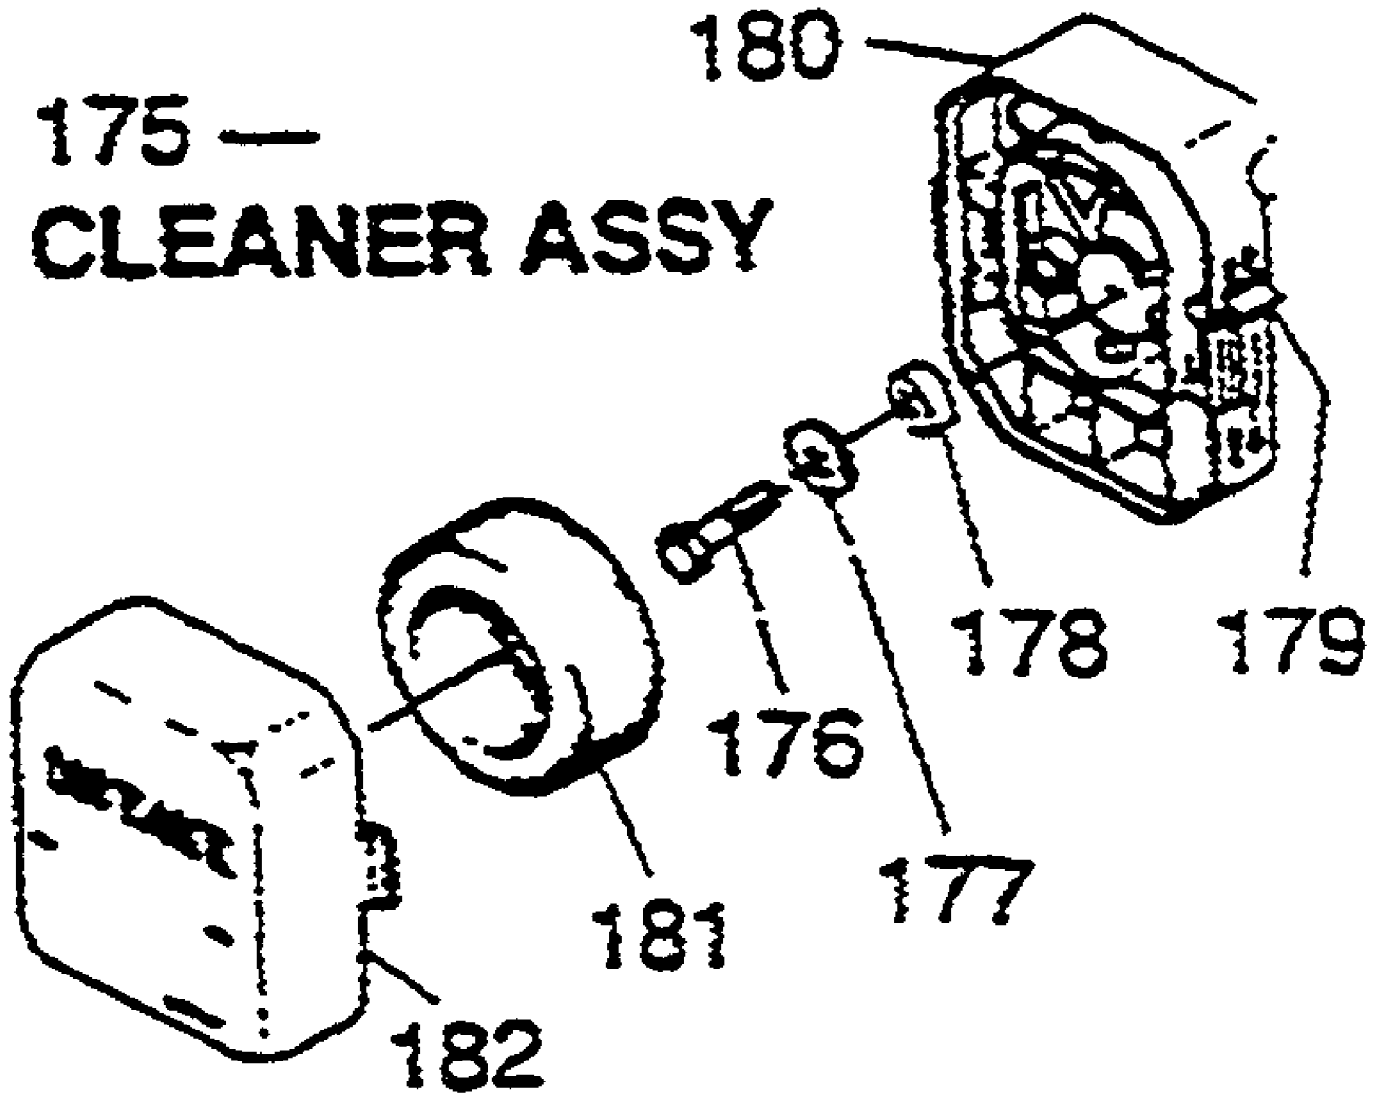

175 — CLEANER ASSY

3040M UT-26201
Air Cleaner

Page 18 of 36

Ref #	Part Number	Qty	S/P/F	Description
175	GM240308	1		CLEANER ASSY Includes ref nos 178 thru 182
176	GM002811	1		SCREW & WASHER
177	GM040066	1	/P	WASHER
178	GM248205	1		SLEEVE
179	GM248206	1		LEVER, CHOKE
180	GM248201	1	/P	BODY, CLEANER
181	GM248202	1	/P	FILTER
182	GM248203	1	/P	COVER, CLEANER