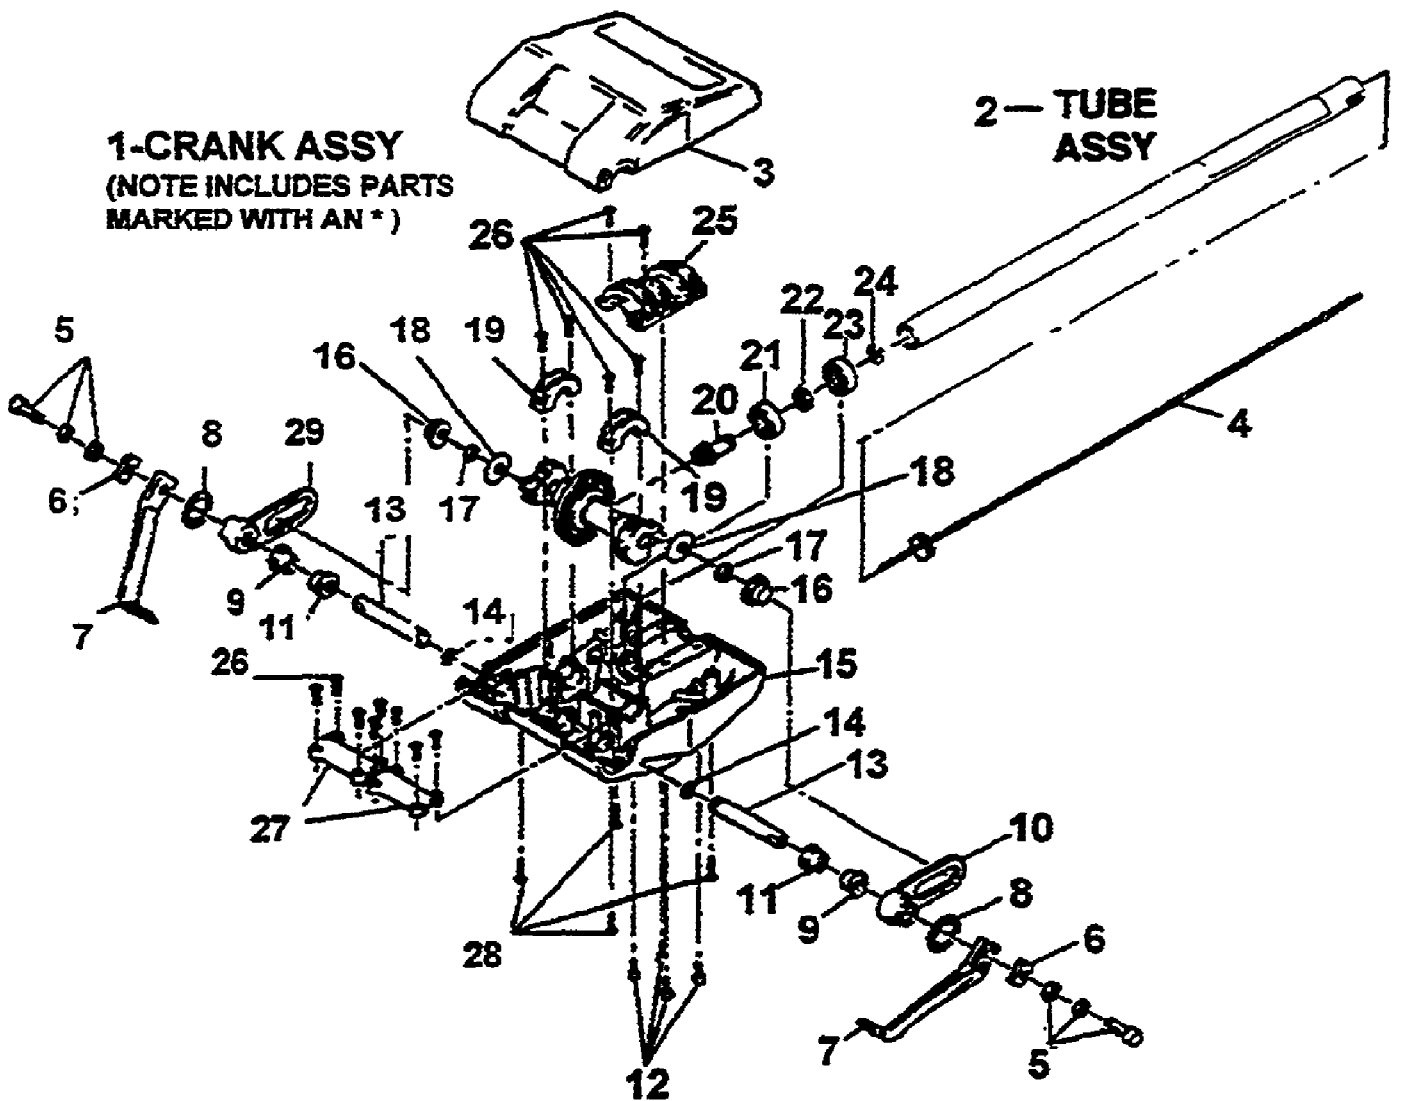

3040M UT-26201
2861 Power Blower Attachment

16-GUARD,
LOWER HOUSING
(NOT SHOWN)

3040M UT-26201
2861 Power Blower Attachment

Page 8 of 36

Ref #	Part Number	Qty	S/P/F	Description
1		1		USE UT26308 Includes ref nos 2 thru 16
2	GM280314	1	S	TUBE ASSY
3	A07844	1	/P	FLEX CABLE
4	GM235205	1	/P	CLAMP
5	GM235215	1	S	UPPER HOUSING
6	GM166501	1	/P	ARBOR ADAPTER
7	GM236701	1	S	ARBOR SHAFT
8	GM235209	1	S	IMPELLER
9	GM167602	1		PAL NUT
10	GM201044	1	S	SCREW
11	GM235216	1	S	LOWER HOUSING
12	GM160305	1	S	ARBOR BUSHING ASSY
13	GM011102	1	S	SCREW
14	GM011401	1	/P	SCREW
15	GM041101	1	/P	WASHER
16	GM286903	1	/P	GUARD, LOWER HOUSING

3040M UT-26201
2871 Cultivator Attachment

Page 10 of 36

Ref #	Part Number	Qty	S/P/F	Description
1	GM230324	1		CRANK ASSY Includes #'s 16, 17 & 18.
2	GM280316	1	/P	TUBE ASSY
3	GM235206	1		UPPER COVER
4	GM237803	1	S	FLEX CABLE
5	GM970307	1	/P	BOLT, SEMS
6	GM236706	1		TINE SUPPORT
7	GM976903	1	/P	TINE
8	GM235701	1	S	"O" RING
9	GM977703	1		BUSHING
10	GM236501	1	S	ROCKER ARM L.H.
11	GM977706	1		BUSHING
12	GM011419	1	S	SCREW
13	GM236704	1		ROCKER SHAFT
14	GM061301	1		WIRE RING
15	GM236103	1	/P	LOWER COVER
16	GM235207	1		BEARING CAP
17	GM071403	1		NEEDLE BEARING
18	GM236903	1	S	WASHER
19	GM236106	1		CRANKSHAFT CLAMP
20	GM236503	1	S	PINION GEAR
21	GM070005	1	S	BEARING
22	GM236702	1		SPACER
23	GM071012	1		BEARING
24	GM060008	1		SNAP RING
25	GM236104	1		SHAFT CLAMP
26	GM011601	1	S	SCREW
27	GM236105	1		SHAFT CLAMP
28	GM011308	1		SCREW
29	GM236502	1	S	ROCKER ARM R.H.