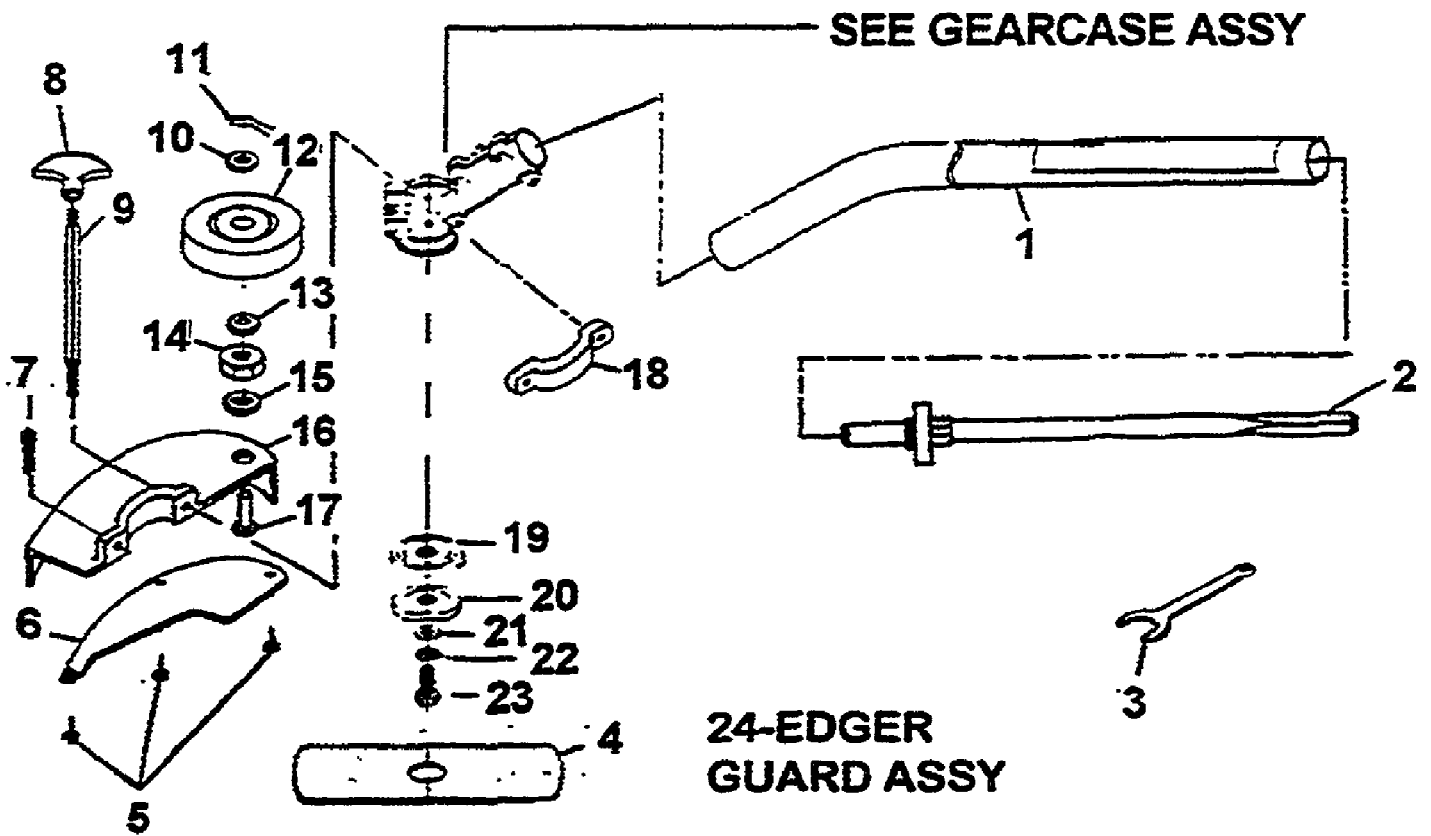

3040M UT-26201
2381 Snow Thrower Attachment

**1 — SNOW THROWER
ATTACHMENT**

**2 — TUBE
ASSY**

3040M UT-26201
2381 Snow Thrower Attachment

Page 2 of 36

Ref #	Part Number	Qty	S/P/F	Description
1	UT26009	1		SNOW THROWER ATTACHMENT Includes ref nos 2 thru 33
2	GM280316	1	/P	TUBE ASSY
3	GM237803	1	S	FLEX CABLE
4	GM235213	1		COVER B
5	GM239518	1		DECAL
6	GM012464	1		SCREW
7	GM010021	1		SCREW
8	GM012464	1		SCREW
9	GM236910	1		PLATE OBSOLETE
10	GM235503	1		SCRAPER BAR
11	GM237002	1		HOUSING
12	GM062204	1		SNAP RING
13	GM237607	1		COLLAR
14	GM071008	1		BEARING
15	GM070006	1	S	BEARING
16	GM236304	1		PINION GEAR
17	GM235210	1		ROTOR L.H.
18	GM012463	1		SCREW
19	GM235212	1		COVER A
20	GM230338	1		GEAR CASE ASSY
21	GM012462	1		SCREW
22	GM235211	1		ROTOR R.H.
23	GM237401	1		GASKET
24	GM080009	1		SEAL
25	GM060005	1		RING
26	GM070011	1		BEARING
27	GM237608	1		COLLAR
28	GM236303	1		SHAFT & GEAR
29	GM070011	1		BEARING
30	GM080009	1		SEAL
31	GM010024	1		SCREW
32	GM030087	1		BOLT
33	GM062205	1		SNAP RING

3040M UT-26201

Page 4 of 36

2851 Driveshaft and Guard Assy Attachment

Ref #	Part Number	Qty	S/P/F	Description
1	GM280313	1	S	TUBE ASSY
2	GM257802	1	S	FLEX CABLE
3	GM300190	1		SPANNER WRENCH
4	GM237001	1	S	EDGER BLADE
5	GM011310	1	S	SCREW
6	GM236909	1	/P	EDGER SHEILD
7	GM237604	1		SCREW
8	GM285204	1	S	KNOB
9	GM280640	1	/P	SHAFT & KNOB KIT
10	GM236908	1		WASHER
11	GM236907	1		COTTER PIN
12	GM235102	1		WHEEL
13	GM236908	1		WASHER
14	GM051017	1	S	NUT
15	GM041007	1		WASHER
16	GM236113	1	/P	EDGER GUARD
17	GM237610	1		EDGER AXLE
18	GM236110	1		BRACKET
19	GM300070	1		HOLDER A
20	GM300075	1	S	HOLDER B
21	GM041003	1	/P	WASHER
22	GM040007	1	S	WASHER
23	GM300080	1	S	BOLT
24	GM230611	1	S	EDGER GUARD ASSY Includes ref No. 5, 6, & 14 thru 17.