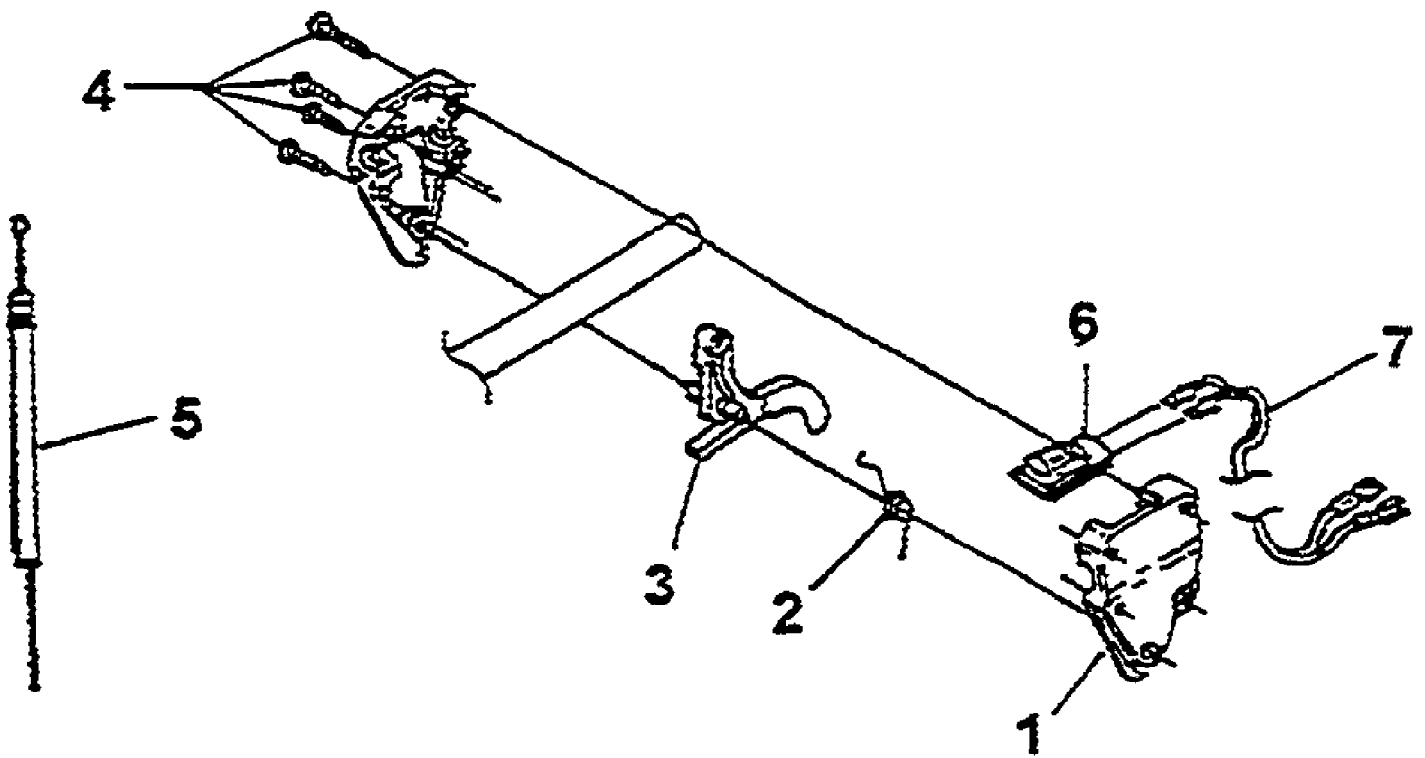

3040M UT-26201
Throttle

Page 33 of 36

3040M UT-26201
Throttle

Page 34 of 36

Ref #	Part Number	Qty	S/P/F	Description
1	GM280340	1	S	THROTTLE ASSY.
2	GM167101	1	S	SPRING, THROTTLE
3	GM235214	1	S	THROTTLE
4	GM201044	1	S	SCREW
5	GM357102	1	S	THROTTLE CABLE
6	GM190326	1	S	SWITCH ASSY
7	GM193605	1	S	WIRE HARNESS