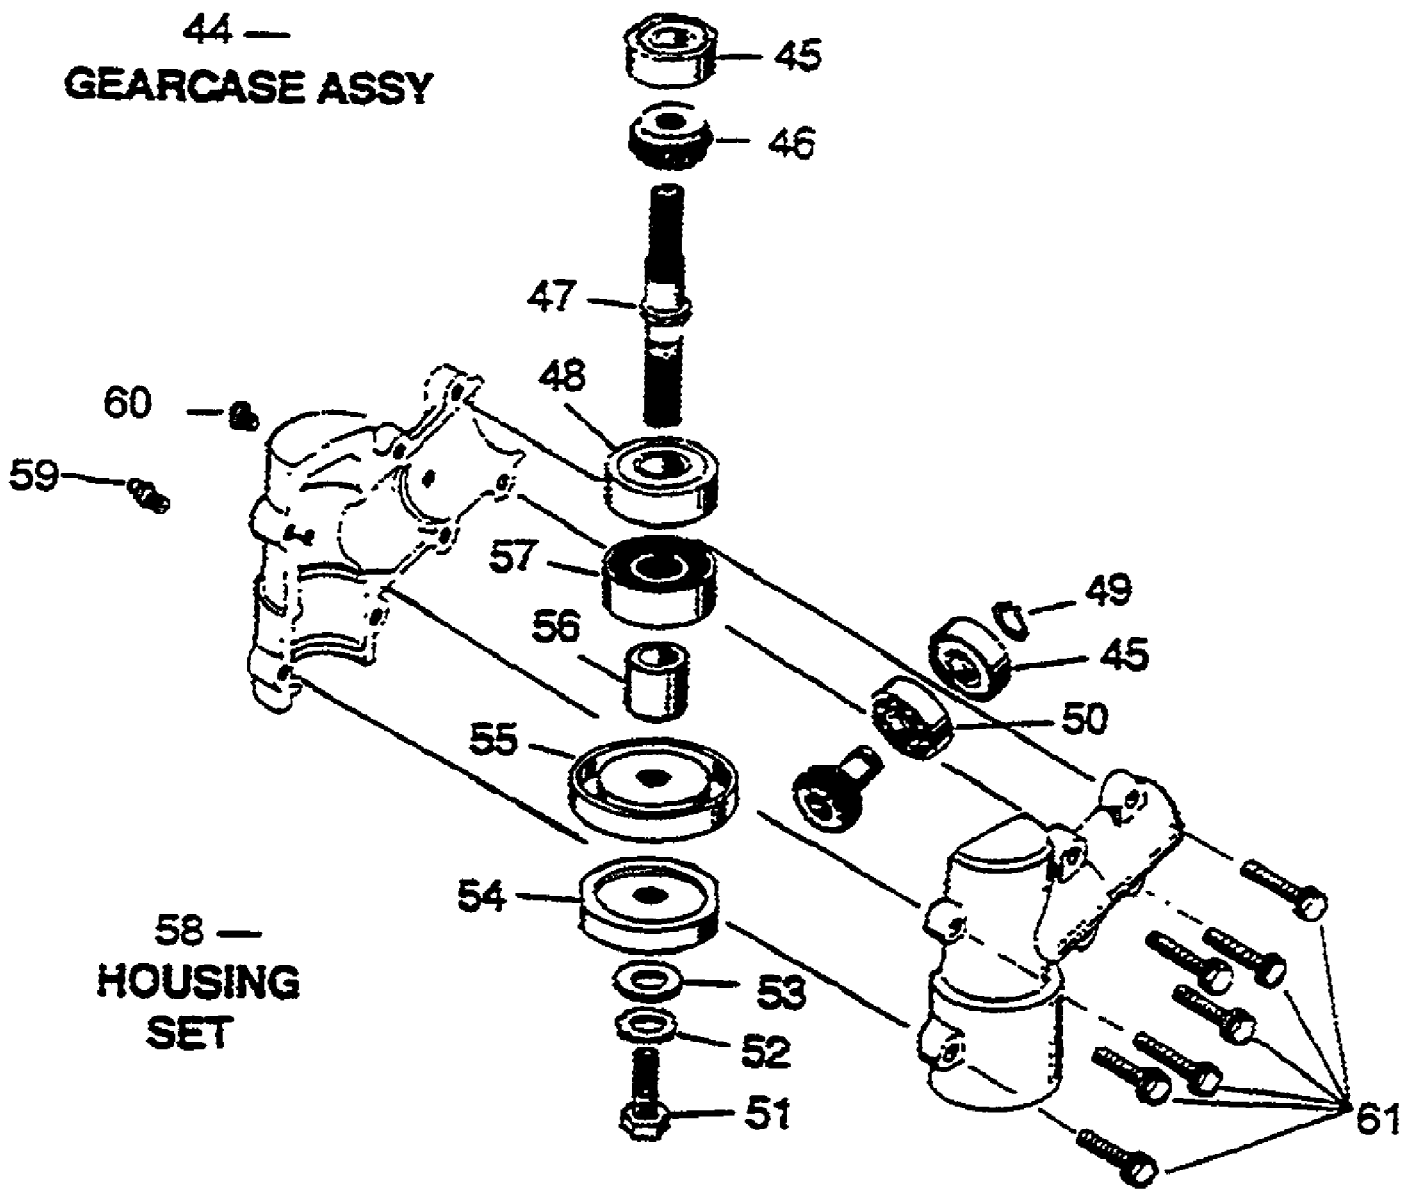

3040M UT-26201
2871 Cultivator Attachment

Page 10 of 36

Ref #	Part Number	Qty	S/P/F	Description
1	GM230324	1		CRANK ASSY Includes #'s 16, 17 & 18.
2	GM280316	1	/P	TUBE ASSY
3	GM235206	1		UPPER COVER
4	GM237803	1	S	FLEX CABLE
5	GM970307	1	/P	BOLT, SEMS
6	GM236706	1		TINE SUPPORT
7	GM976903	1	/P	TINE
8	GM235701	1	S	"O" RING
9	GM977703	1		BUSHING
10	GM236501	1	S	ROCKER ARM L.H.
11	GM977706	1		BUSHING
12	GM011419	1	S	SCREW
13	GM236704	1		ROCKER SHAFT
14	GM061301	1		WIRE RING
15	GM236103	1	/P	LOWER COVER
16	GM235207	1		BEARING CAP
17	GM071403	1		NEEDLE BEARING
18	GM236903	1	S	WASHER
19	GM236106	1		CRANKSHAFT CLAMP
20	GM236503	1	S	PINION GEAR
21	GM070005	1	S	BEARING
22	GM236702	1		SPACER
23	GM071012	1		BEARING
24	GM060008	1		SNAP RING
25	GM236104	1		SHAFT CLAMP
26	GM011601	1	S	SCREW
27	GM236105	1		SHAFT CLAMP
28	GM011308	1		SCREW
29	GM236502	1	S	ROCKER ARM R.H.

3040M UT-26201

3041 Driveshaft and Deflector Attachment

1 - BLADE GUARD ASSY

3040M UT-26201

Page 12 of 36

3041 Driveshaft and Deflector Attachment

Ref #	Part Number	Qty	S/P/F	Description
1	GM24700	1	S	BLADE GUARD ASSY
2	GM245201	1		BRACKET
3	GM051012	1		NUT
4	GM011423	1	S	SCREW
5	GM247001	1	S	GUARD
6	GM040002	1		WASHER
7	GM011417	1	/P	SCREW
8	GM357802	1	/P	FLEX CABLE
9	GM280331	1	/P	TUBE ASSY