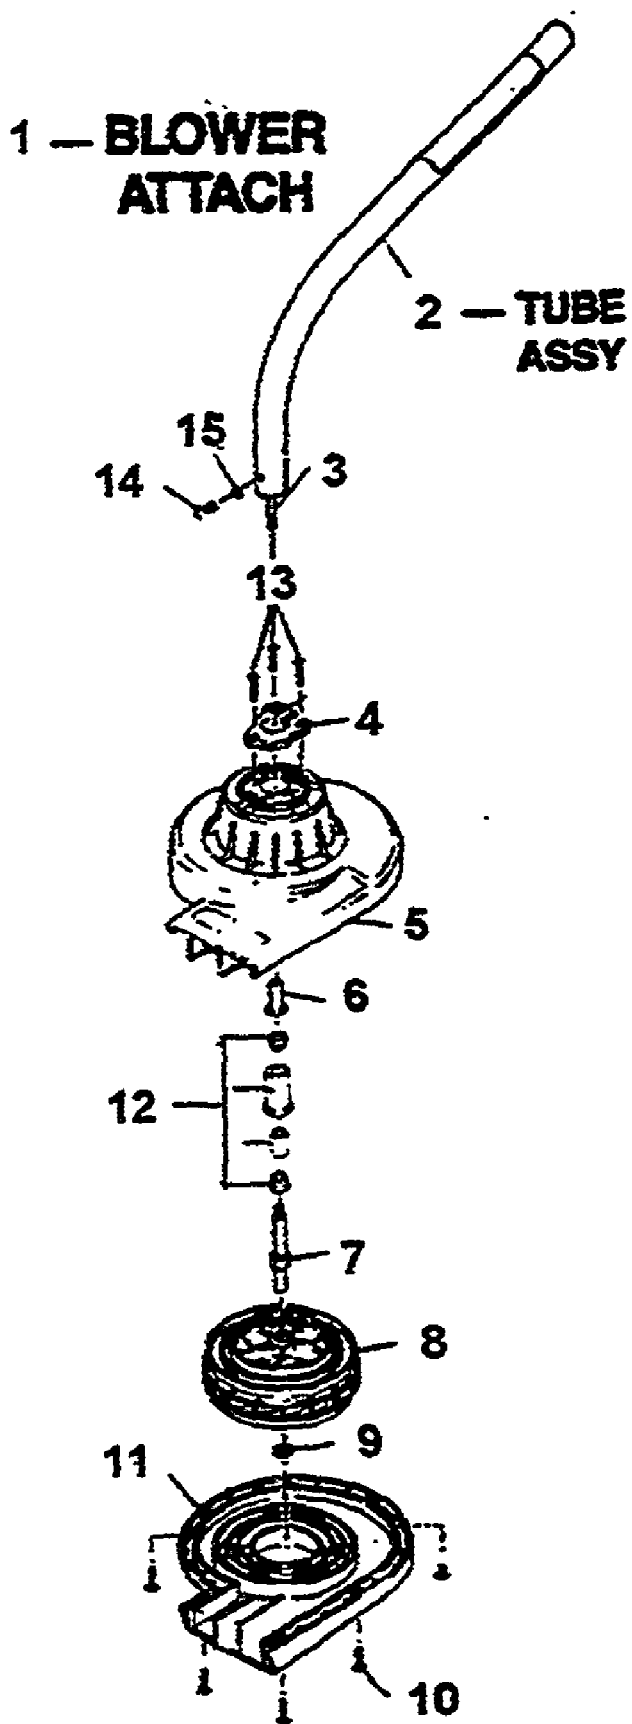

3040M UT-26201
2861 Power Blower Attachment

16-GUARD,
LOWER HOUSING
(NOT SHOWN)

3040M UT-26201
2861 Power Blower Attachment

Page 8 of 36

Ref #	Part Number	Qty	S/P/F	Description
1		1		USE UT26308 Includes ref nos 2 thru 16
2	GM280314	1	S	TUBE ASSY
3	A07844	1	/P	FLEX CABLE
4	GM235205	1	/P	CLAMP
5	GM235215	1	S	UPPER HOUSING
6	GM166501	1	/P	ARBOR ADAPTER
7	GM236701	1	S	ARBOR SHAFT
8	GM235209	1	S	IMPELLER
9	GM167602	1		PAL NUT
10	GM201044	1	S	SCREW
11	GM235216	1	S	LOWER HOUSING
12	GM160305	1	S	ARBOR BUSHING ASSY
13	GM011102	1	S	SCREW
14	GM011401	1	/P	SCREW
15	GM041101	1	/P	WASHER
16	GM286903	1	/P	GUARD, LOWER HOUSING