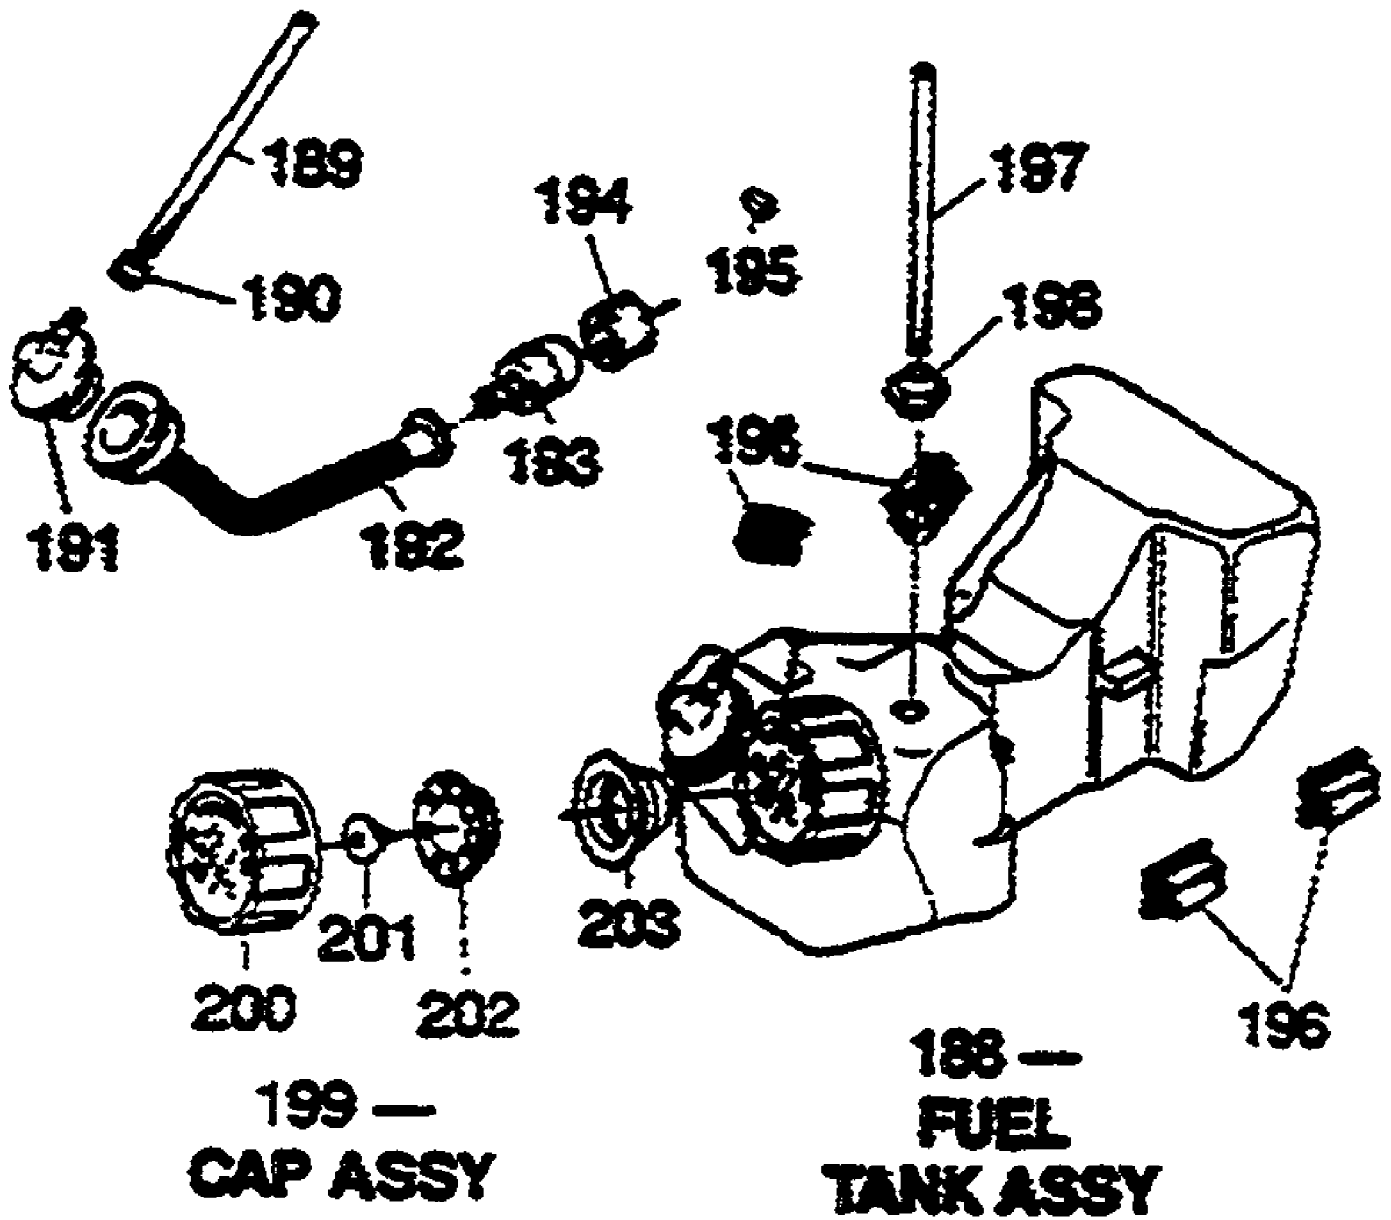

3040M UT-26201
Fuel Tank

Page 28 of 36

Ref #	Part Number	Qty	S/P/F	Description
188	GM280303	1		FUEL TANK ASSY
189	GM285402	1		TUBE, FUEL
190	GM062806	1		CLIP
191	GM285406	1	/P	JOINT
192	GM285403	1		HOSE, SUCTION
193	GM280304	1		FILTER,FUEL
194	GM282806	1	/P	FILTER
195	GM282807	1		SPONGE
196	GM282808	1		PAD
197	GM285401	1	/P	TUBE,FUEL
198	GM285407	1	/P	BUSHING
199	GM280302	1	/P	TANK CAP ASSY
200	GM285405	1	/P	CAP, TANK
201	GM282809	1	/P	VALVE, BREATHER
202	GM282810	1	/P	HOLDER
203	GM287409	1	/P	GASKET