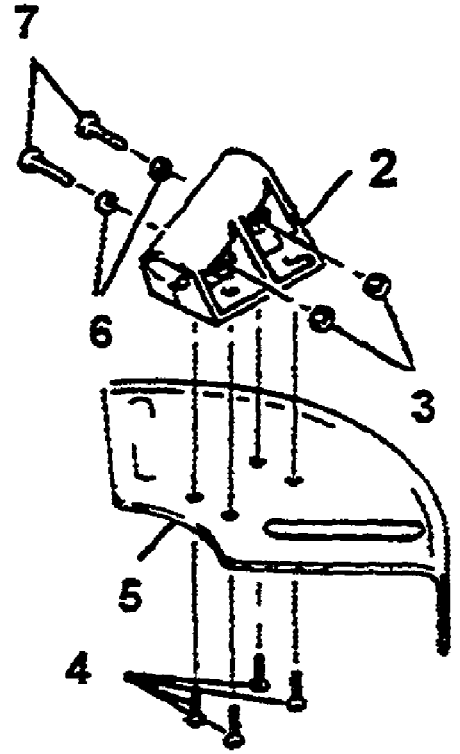

3040M UT-26201

3041 Driveshaft and Deflector Attachment

1 - BLADE GUARD ASSY

3040M UT-26201

Page 12 of 36

3041 Driveshaft and Deflector Attachment

Ref #	Part Number	Qty	S/P/F	Description
1	GM24700	1	S	BLADE GUARD ASSY
2	GM245201	1		BRACKET
3	GM051012	1		NUT
4	GM011423	1	S	SCREW
5	GM247001	1	S	GUARD
6	GM040002	1		WASHER
7	GM011417	1	/P	SCREW
8	GM357802	1	/P	FLEX CABLE
9	GM280331	1	/P	TUBE ASSY