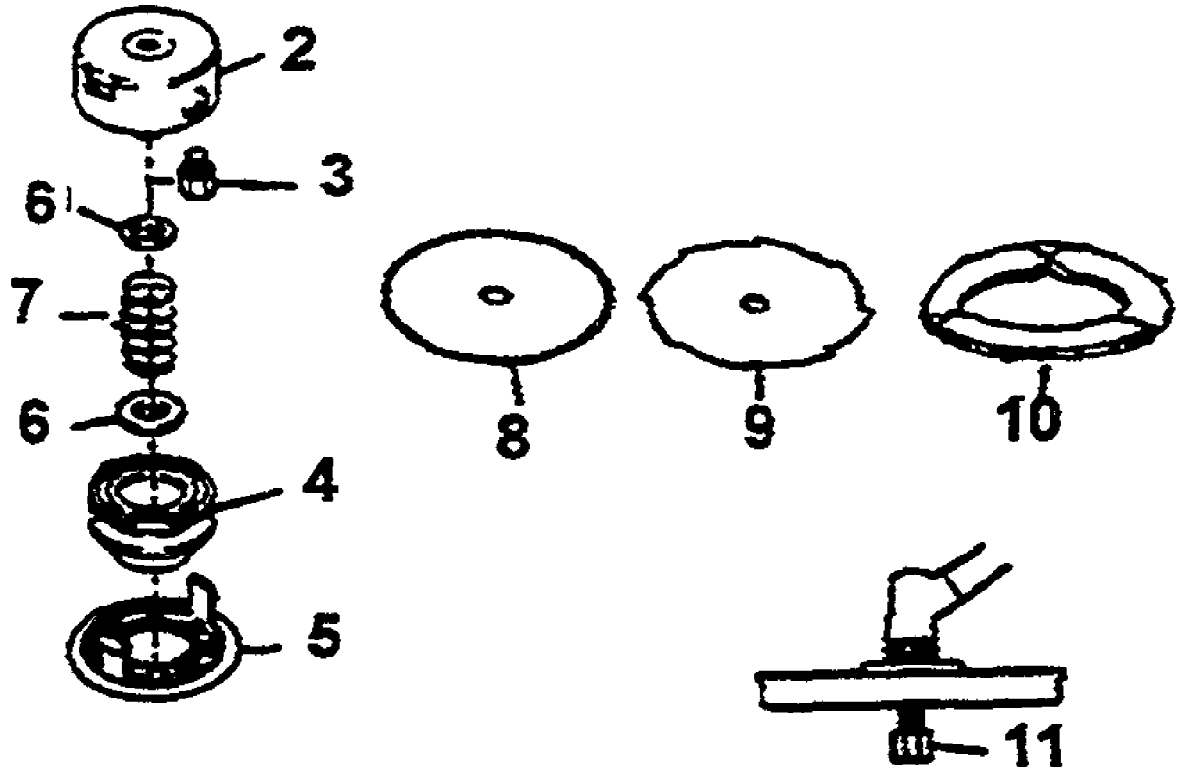

1- 6" HEAD ASSY