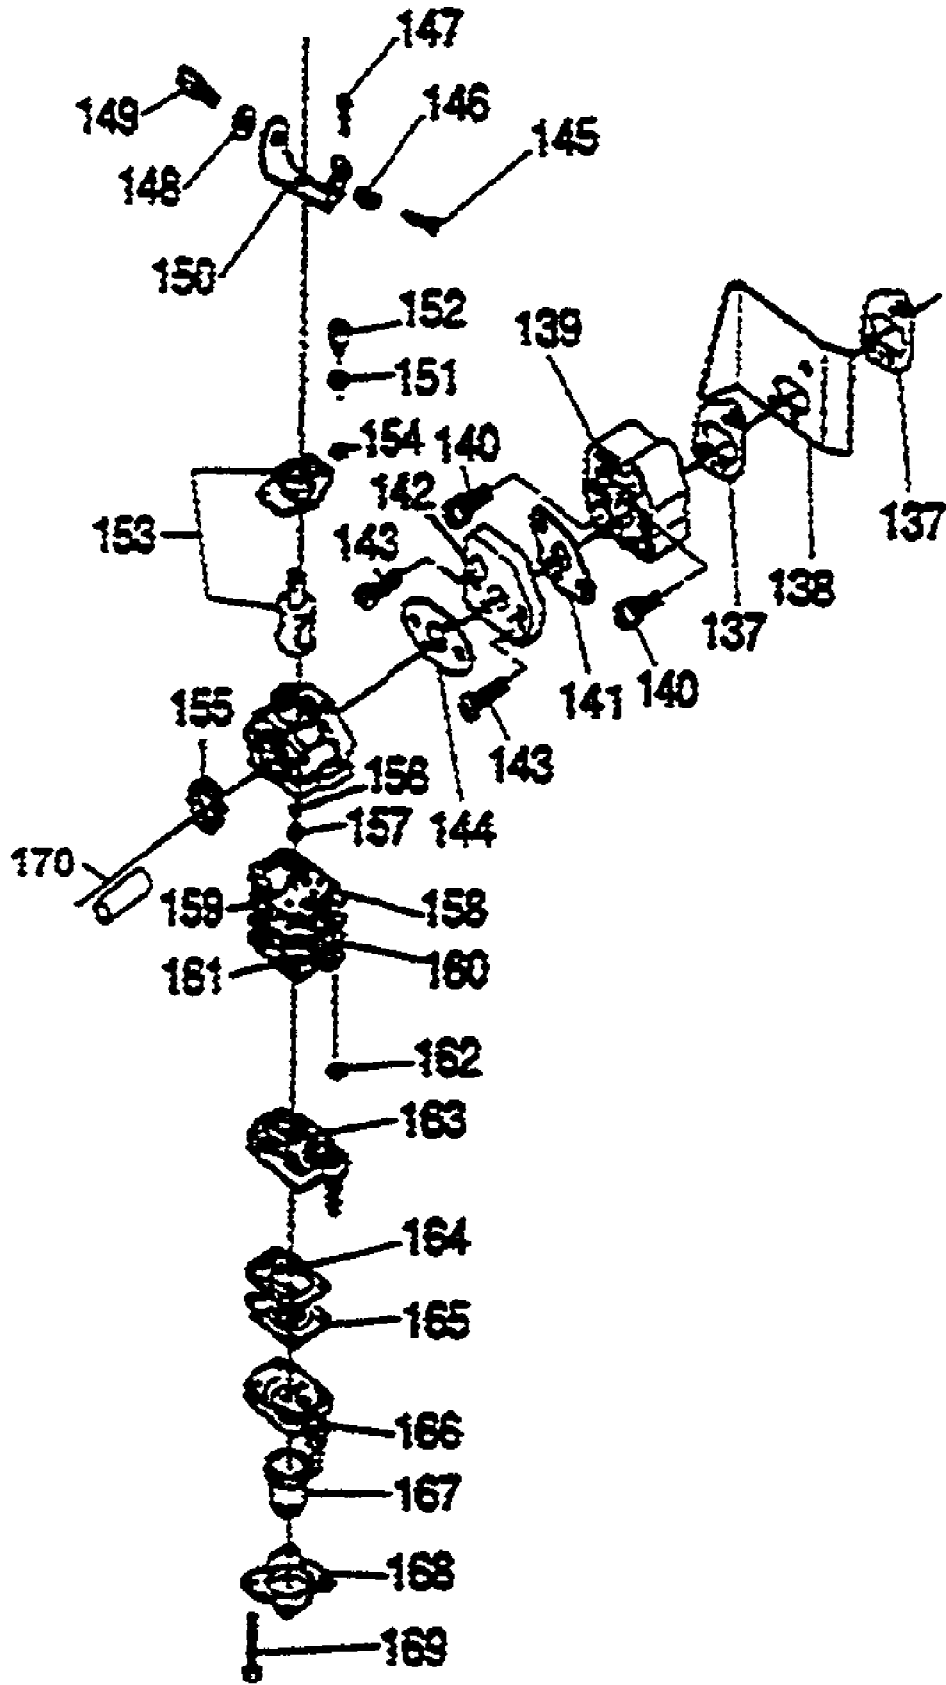

135 — CARB KIT

136 — CARB ASSY

3040M UT-26201
Carburetor Assembly

Page 20 of 36

Ref #	Part Number	Qty	S/P/F	Description
135	GM287202	1		CARB KIT
136	GM287201	1	/P	CARB ASSY
137	GM287402	1		GASKET, INSULATOR
138	GM287206	1		PLATE
139	GM285201	1		INSULATOR
140	GM002804	1		SCREW & WASHER
141	GM287401	1	/P	GASKET, CARB.
142	GM287228	1		SPACER
143	GM002810	1		SCREW
144	GM287410	1		GASKET, CARB.
145	GM247213	1		SCREW, IDLE
146	GM247214	1		SPRING, IDLE
147	GM307209	1	/P	SCREW
148	GM247207	1	S	NUT, CABLE ADJ.
149	GM247206	1		ADJUSTER CABLE
150	GM247201	1		BRACKET
151	GM247205	1		PLUG
152	GM247203	1		SWIVEL
153	GM307218	1		VALVE, THROTTLE
154	GM247202	1		RING, SWIVEL
155	GM247210	1		PACKING
156	GM247211	1		RING
157	GM287203	1		MAIN JET
158	GM307206	1	/P	GASKET, PUMP
159	GM307207	1	/P	DIAPHRAGM
160	GM257206	1	/P	GASKET
161	GM257204	1		GASKET
162	GM287204	1		SCREEN, INLET
163	GM287205	1	S	BODY ASSY.
164	GM247405	1		GASKET, DIAPH.
165	GM170121	1	/P	DIAPHRAGM
166	GM247222	1		BODY PRIMER PUMP
167	GM247223	1	S	PRIMER PUMP
168	GM247224	1		PRIMER PUMP COVER
169	GM167212	1		COVER SCREW
170	GM247209	1		SLEEVE
171	GM257208	1		HIGH ALTITUDE JET
172	GM257207	1		HIGH ALTITUDE JET