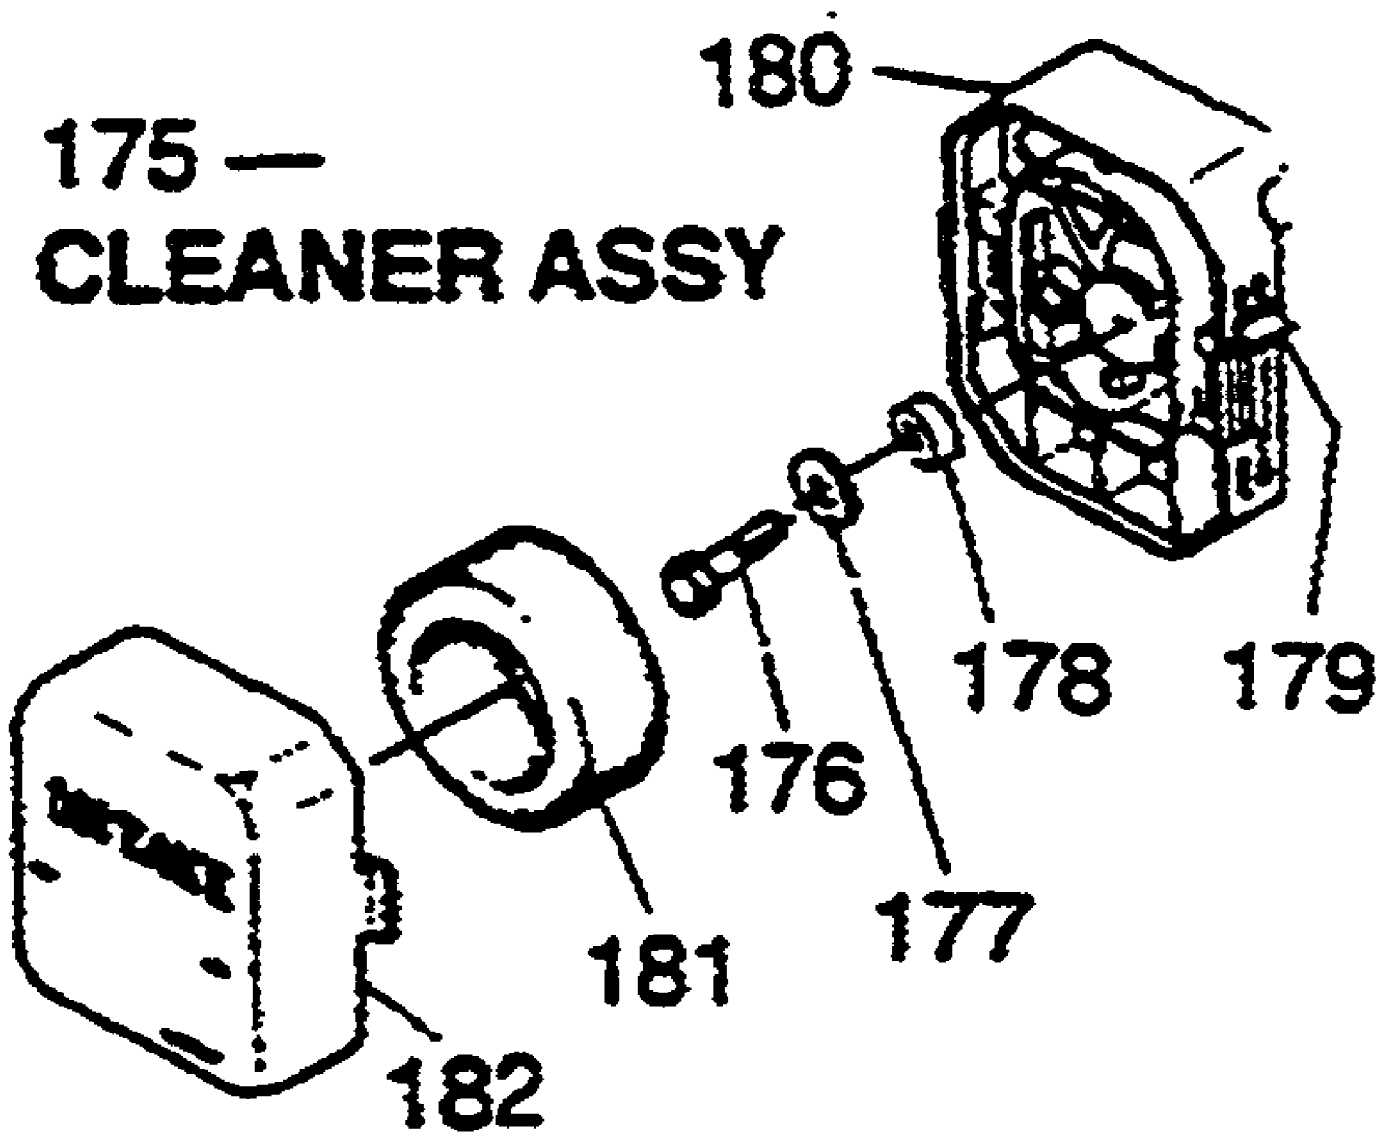

175 — CLEANER ASSY

1940M UT-26003
Air Cleaner

Page 20 of 36

Ref #	Part Number	Qty	S/P/F	Description
175	GM240308	1		CLEANER ASSY Includes ref Nos 178 thru 182
176	GM002811	1		SCREW & WASHER
177	GM040066	1	/P	WASHER
178	GM248205	1		SLEEVE
179	GM248206	1		LEVER, CHOKE
180	GM248201	1	/P	BODY, CLEANER
181	GM248202	1	/P	FILTER
182	GM248203	1	/P	COVER, CLEANER