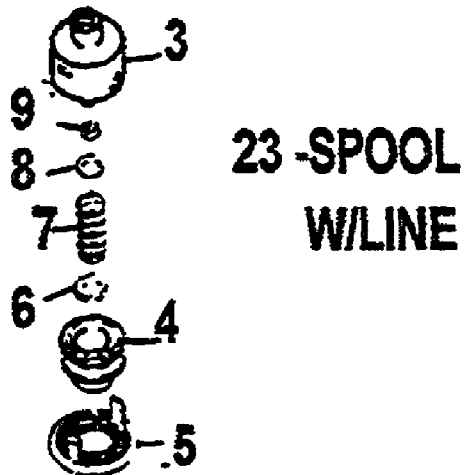

1940M UT-26003  
2331 Trimmer Attachment

**13 - ARBOR AND  
BEARING KIT**

**11 -  
HEAD SHIELD  
ASSY**

**23 - SPOOL  
W/LINE**

**24 - CUTTING HEAD  
ASSY**

1940M UT-26003  
2331 Trimmer Attachment

Page 2 of 36

Ref #	Part Number	Qty	S/P/F	Description
1	GM165206	1		DEFLECTOR
2	GM166501	1	/P	ARBOR ADAPTER Included in ref # 13 (P/N GM160614)
3	GM160310	1	/P	HEAD BODY
4	GM165209	1	/P	SPOOL
5	GM165208	1	S	CAP
6	GM166903	1		SPRING PLATE
7	GM167901	1	S	SPRING
8	GM166903	1		SPRING PLATE
9	GM167602	1		PAL NUT
10	GM166702	1		ARBOR POST Included in ref # 13 (P/N GM160614)
11	GM160306	1		HEAD SHIELD) ASSY
12	GM160305	1	S	ARBOR BUSH ASSY Included in ref # 13 (P/N GM160614)
13	GM160614	1		ARBOR & BRG KIT Includes ref 2, 10, & 12
14	GM051002	1	S	NUT
15	GM166901	1		BLADE, CUT OFF
16	GM051001	1		NUT
17	GM011417	1	/P	SCREW
18	GM040002	1		WASHER
19	GM166902	1		BRACKET CLAMP
20	GM011402	1		SCREW
21	GM041101	1	/P	WASHER
22	GM011402	1		SCREW
23	GM32005	1	S	SPOOL & LINE
24	GM20135	1	S	HEAD ASSEMBLY
25	GM280314	1	S	TUBE ASSY
26	GM237804	1	S	FLEX CABLE

## 1 - BLADE GUARD ASSY

1940M UT-26003  
2345 Driveshaft and Deflector Attachment

Page 4 of 36

Ref #	Part Number	Qty	S/P/F	Description
1	GM24700	1	S	BLADE GUARD ASSY
2	GM245201	1		BRACKET
3	GM051012	1		NUT
4	GM011423	1	S	SCREW
5	GM247001	1	S	GUARD
6	GM040002	1		WASHER
7	GM011417	1	/P	SCREW
8	GM237804	1	S	FLEX CABLE
9	GM230352	1	S	TUBE ASSY

Page 8 of 36

Ref #	Part Number	Qty	S/P/F	Description
1	GM20125	1	S	3" HEAD ASSY
2	GM120303	1	S	BODY
3	GM226701	1	/P	ARBOR BOLT
4	GM165209	1	/P	SPOOL
5	GM165208	1	S	CAP
6	GM166903	1		PLATE SPRING
7	GM167901	1	S	SPRING
8	DG07815	1	/P	8" SAW BLADE
9	DG07813	1	/P	8" BRUSH BLADE
10	GM94110	1	/P	BLADE COVER
11	GM325205	1		ARBOR BOLT
12	GM31105	1	S	.105 LINE, 20" STRIPS
13	GM25250	1		FIXED LINE HEAD
14	GM32005	1	S	SPOOL & LINE
15	GM31005	1	S	1lb .080 LINE
16	GM31004	1	S	3lb .080 LINE
17	GM31080	1	S	50ft .080 LINE