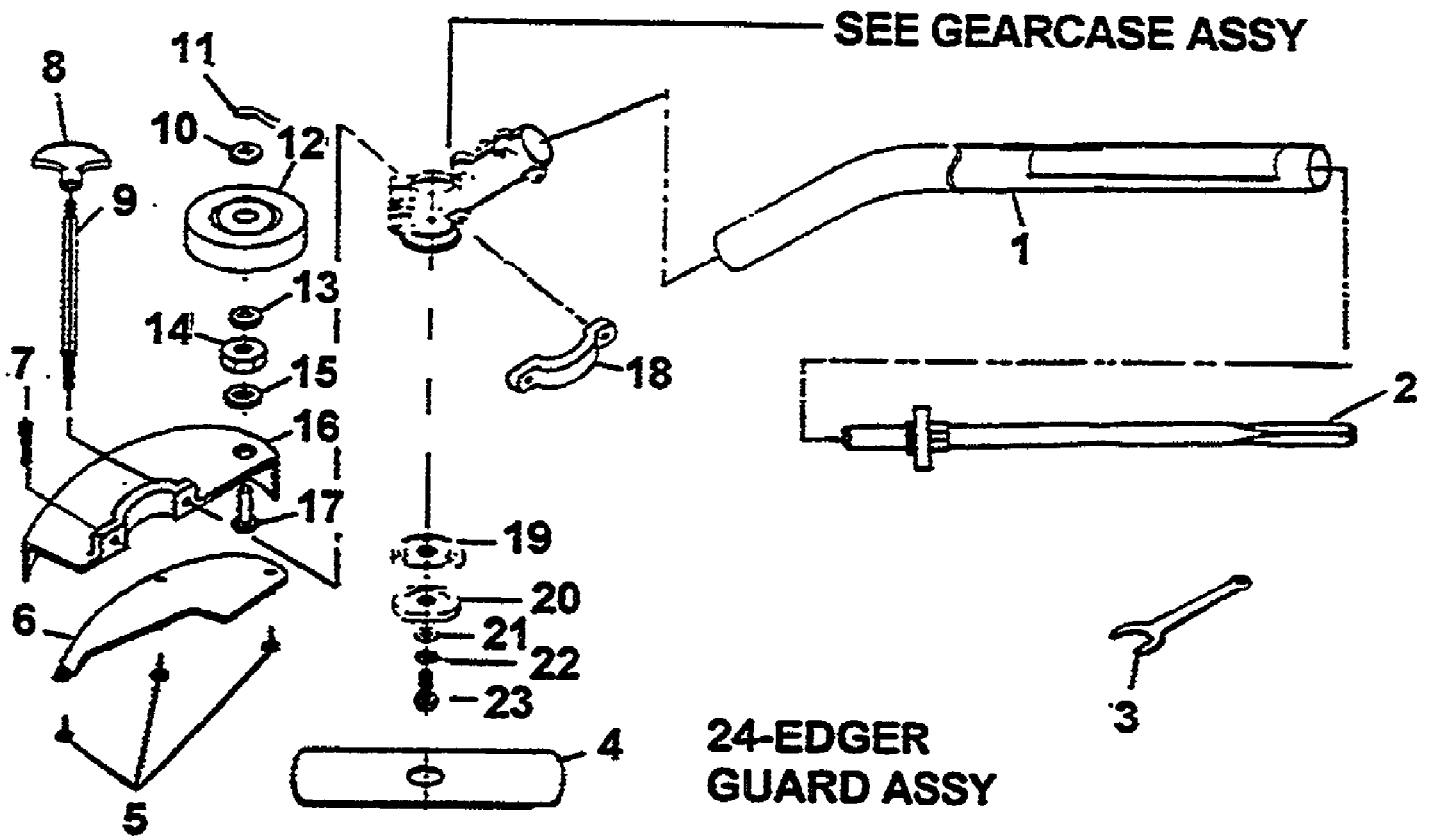

1940M UT-26003

Page 10 of 36

2351 Driveshaft and Guard Assy Attachment

Ref #	Part Number	Qty	S/P/F	Description
1	GM280313	1	S	TUBE ASSY
2	GM257802	1	S	FLEX CABLE
3	GM300190	1		SPANNER WRENCH
4	GM237001	1	S	EDGER BLADE
5	GM011310	1	S	SCREW
6	GM236909	1	/P	EDGER SHIELD
7	GM237604	1		SCREW
8	GM285204	1	S	KNOB
9	GM280640	1	/P	SHAFT & KNOB KIT
10	GM236908	1		WASHER
11	GM236907	1		COTTER PIN
12	GM235101	1		WHEEL
13	GM236908	1		WASHER
14	GM051017	1	S	NUT
15	GM041007	1		WASHER
16	GM236113	1	/P	EDGER GUARD
17	GM237611	1		EDGER AXLE
18	GM236110	1		BRACKET
19	GM300070	1		HOLDER A
20	GM300075	1	S	HOLDER B
21	GM041003	1	/P	WASHER
22	GM040007	1	S	WASHER
23	GM300080	1	S	BOLT
24	GM230611	1	S	EDGER GUARD ASSY Includes ref Nos. 5, 6, & 14 thru 17