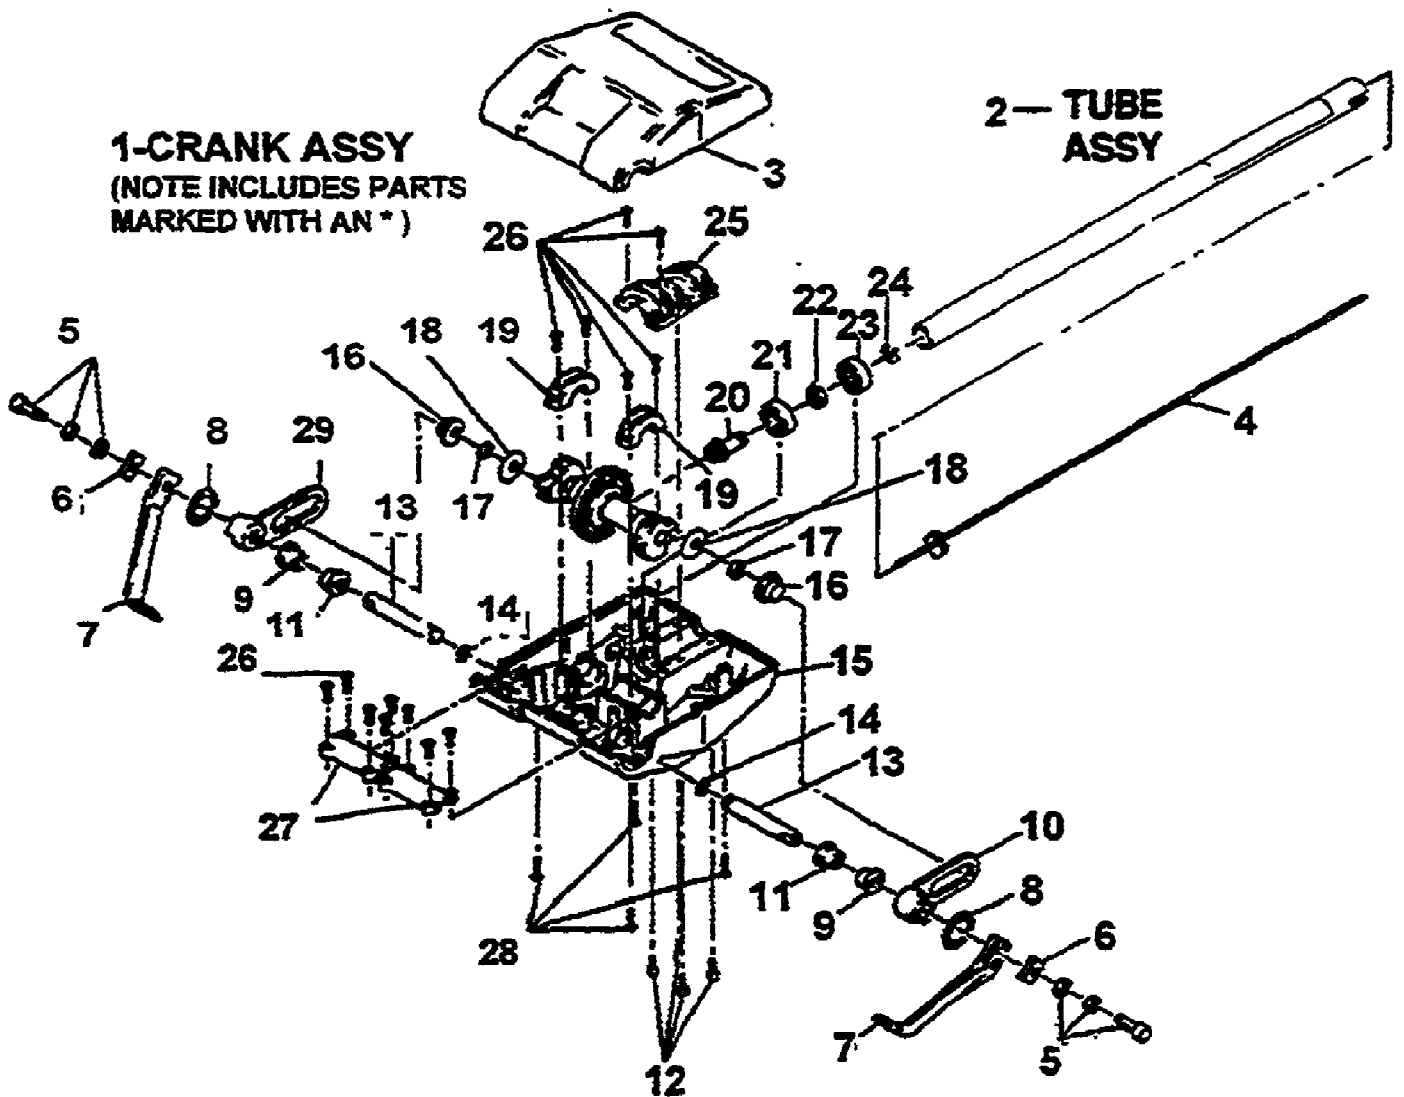

1940M UT-26003
2371 Cultivator Attachment

Page 16 of 36

Ref #	Part Number	Qty	S/P/F	Description
1	GM230324	1		CRANK ASSY INCLUDES ITEMS 16 THROUGH 18.
2	GM280316	1	/P	TUBE ASSY
3	GM235206	1		UPPER COVER
4	GM237803	1	S	FLEX CABLE
5	GM970307	1	/P	BOLT, SEMS
6	GM236706	1		TINE SUPPORT
7	GM976903	1	/P	TINE
8	GM235701	1	S	"O" RING
9	GM977703	1		BUSHING
10	GM236501	1	S	ROCKER ARM L.H.
11	GM977706	1		BUSHING
12	GM011419	1	S	SCREW
13	GM236704	1		ROCKER SHAFT
14	GM061301	1		WIRE RING
15	GM236103	1	/P	LOWER COVER
16	GM235207	1		BEARING CAP
17	GM071403	1		NEEDLE BEARING
18	GM236903	1	S	WASHER
19	GM236106	1		CRANKSHAFT CLAMP
20	GM236503	1	S	PINION GEAR
21	GM070005	1	S	BEARING
22	GM236702	1		SPACER
23	GM071012	1		BEARING
24	GM060008	1		SNAP RING
25	GM236104	1		SHAFT CLAMP
26	GM011601	1	S	SCREW
27	GM236105	1		SHAFT CLAMP
28	GM011308	1		SCREW
29	GM236502	1	S	ROCKER ARM R.H.