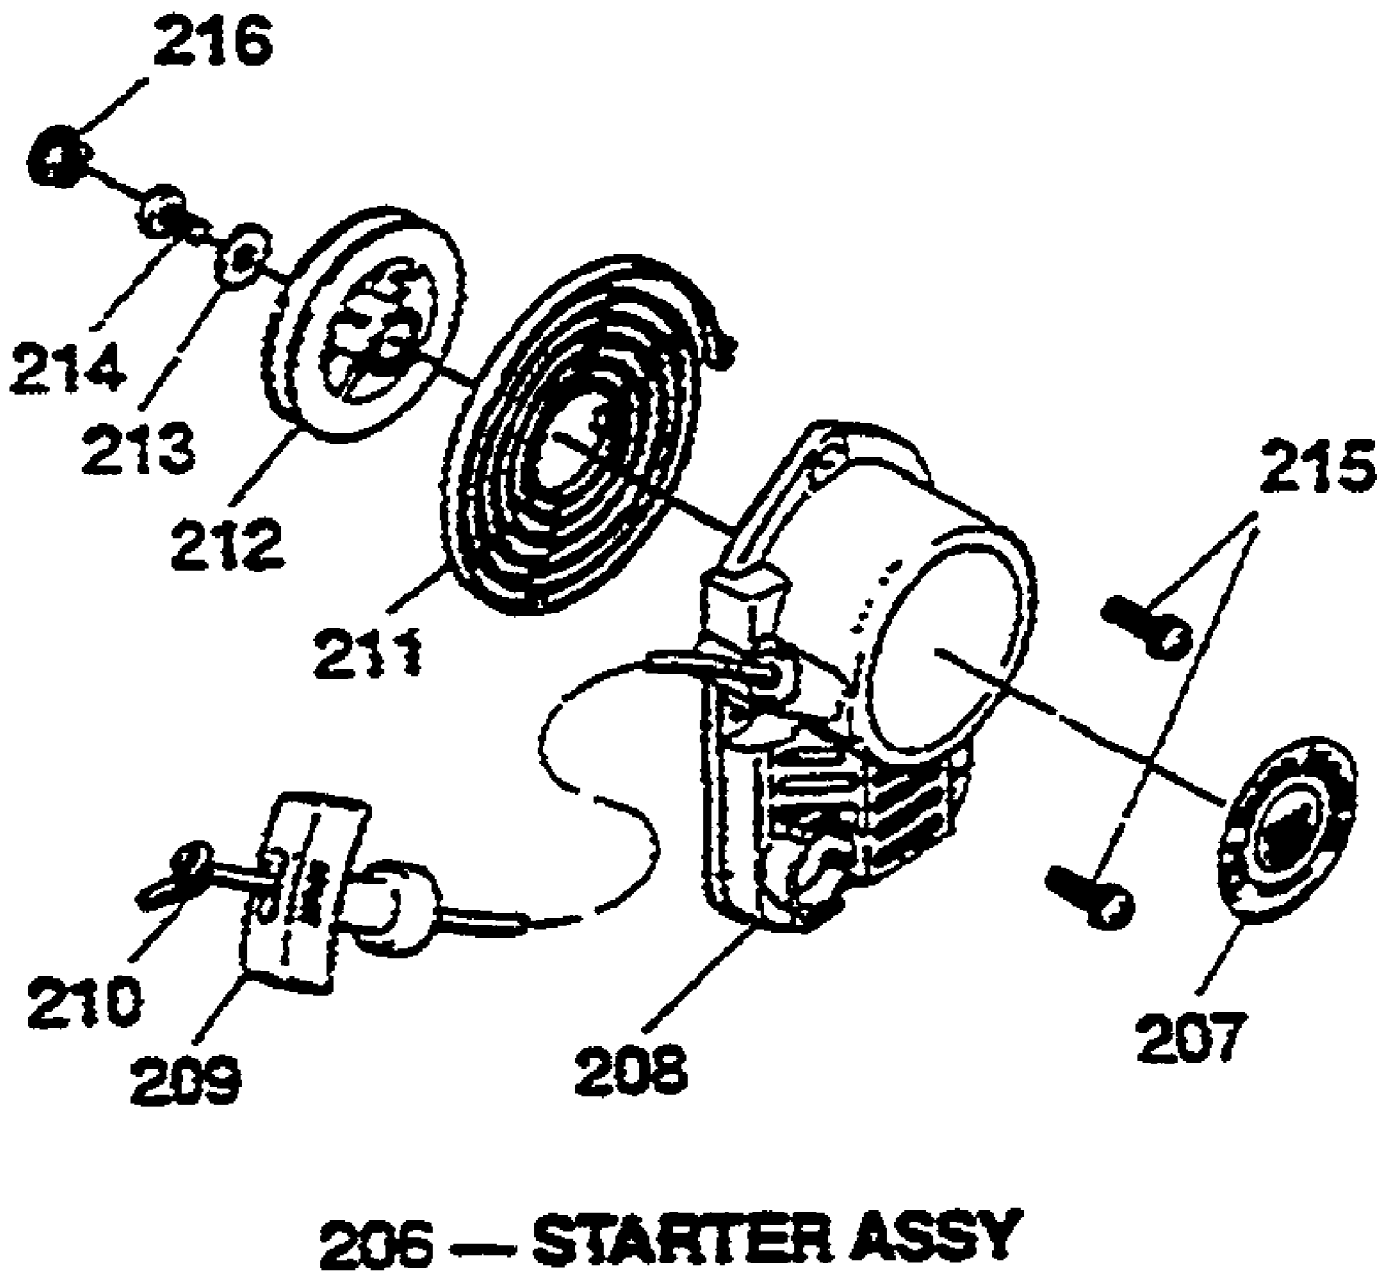

1940M UT-26003  
Ignition

Page 31 of 36

1940M UT-26003  
Ignition

Page 32 of 36

Ref #	Part Number	Qty	S/P/F	Description
1	GM285502	1	S	CAP, PLUG
2	GM190036	1	/P	SPARK PLUG
3	GM286714	1	/P	ROTOR
4	GM287902	1		SPRING
5	GM286715	1		RATCHET
6	GM283601	1		HARNESS, WIRE
7	GM032803	1	/P	BOLT & WASHER
8	GM284003	1	/P	COIL, IGNITION
9	GM285501	1	/P	GROMMET

1940M UT-26003  
Starter

Page 34 of 36

Ref #	Part Number	Qty	S/P/F	Description
206	GM287308	1		STARTER ASSY
207	GM289502	1		LABEL NAME
208	GM287309	1		CASE, STARTER
209	GM287306	1	/P	KNOB, STARTER
210	GM287305	1	/P	ROPE, STARTER
211	GM287304	1		SPRING, SPIRAL
212	GM287303	1		REEL
213	GM042804	1		WASHER
214	GM002812	1		SCREW
215	GM032803	1	/P	BOLT AND WASHER
216	GM052801	1		NUT