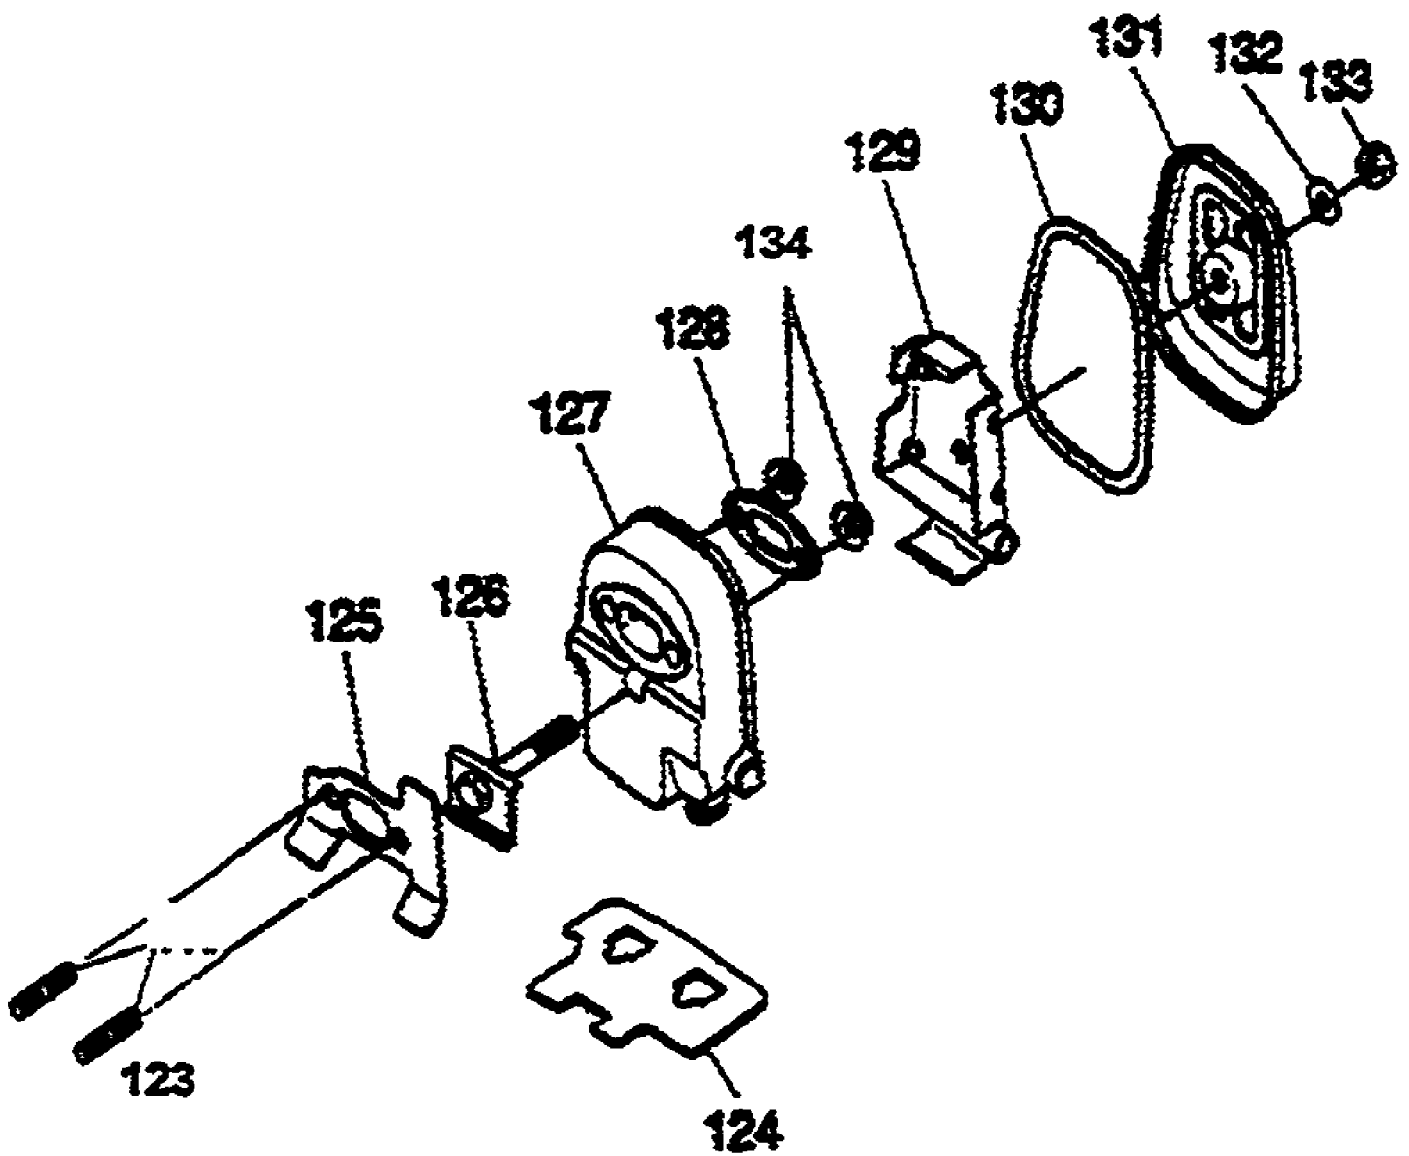

1940M UT-26003  
Clutch

1940M UT-26003  
Clutch

Page 24 of 36

Ref #	Part Number	Qty	S/P/F	Description
85	GM280333	1	S	CLUTCH CASE ASSY
86	GM030005	1	/P	BOLT 4 WASHER
87	GM286111	1		CASE, CLUTCH
88	GM030010	1		SHIM
89	GM032803	1	/P	BOLT & WASHER
90	GM062101	1	S	SNAP RING
91	GM070009	1		BALL BEARING
92	GM062801	1	/P	SNAP RING
93	GM286711	1		CLUTCH DRUM
94	GM190111	1		CLUTCH SHOE ASSY
95	GM190026	1		CLUTCH SPRING
96	GM012448	1		SCREW
97	GM042802	1	/P	WASHER
98	GM190025	1		CLUTCH SHOE
99	GM288204	1		DOWEL PIN
100	GM286112	1		CASE COVER
101	GM032803	1	/P	BOLT

1940M UT-26003  
Engine Internal

Page 26 of 36

Ref #	Part Number	Qty	S/P/F	Description
83	GM052801	1		NUT, CONICAL SPG.
84	GM286101	1		FAN
85	GM081502	1	S	OIL SEAL
86	GM002805	1		SCREW
87	GM286702	1		CASE DRIVE
88	GM071009	1		BEARING, BALL
89	GM286703	1		CRANKSHAFT ASSY
90	GM071410	1	/P	BEARING, NEEDLE
91	GM062803	1	/P	CLIP, PISTON PIN
92	GM286105	1	/P	PIN, PISTON
93	GM286706	1		PISTON
94	GM062804	1		RING, TOP
95	GM287301	1		CASE, STARTER
96	GM288204	1		DOWEL PIN
97	GM289502	1		DECAL
113	GM287403	1		GASKET, CYLINDER
114	GM032805	1		BOLT, FLANGE
115	GM286705	1		CYLINDER
116	GM032804	1		BOLT, STUD
117	GM286704	1		COVER, TOP
118	GM002808	1		SCREW & WASHER
119	GM286104	1		GUARD, SPARK PLUG