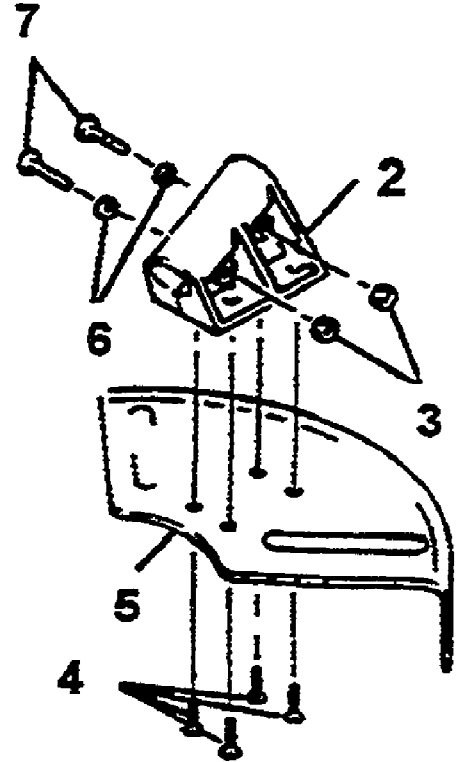

1940M UT-26003  
2331 Trimmer Attachment

**13 - ARBOR AND  
BEARING KIT**

**11 -  
HEAD SHIELD  
ASSY**

**23 - SPOOL  
W/LINE**

**24 - CUTTING HEAD  
ASSY**

1940M UT-26003  
2331 Trimmer Attachment

Page 2 of 36

Ref #	Part Number	Qty	S/P/F	Description
1	GM165206	1		DEFLECTOR
2	GM166501	1	/P	ARBOR ADAPTER Included in ref # 13 (P/N GM160614)
3	GM160310	1	/P	HEAD BODY
4	GM165209	1	/P	SPOOL
5	GM165208	1	S	CAP
6	GM166903	1		SPRING PLATE
7	GM167901	1	S	SPRING
8	GM166903	1		SPRING PLATE
9	GM167602	1		PAL NUT
10	GM166702	1		ARBOR POST Included in ref # 13 (P/N GM160614)
11	GM160306	1		HEAD SHIELD) ASSY
12	GM160305	1	S	ARBOR BUSH ASSY Included in ref # 13 (P/N GM160614)
13	GM160614	1		ARBOR & BRG KIT Includes ref 2, 10, & 12
14	GM051002	1	S	NUT
15	GM166901	1		BLADE, CUT OFF
16	GM051001	1		NUT
17	GM011417	1	/P	SCREW
18	GM040002	1		WASHER
19	GM166902	1		BRACKET CLAMP
20	GM011402	1		SCREW
21	GM041101	1	/P	WASHER
22	GM011402	1		SCREW
23	GM32005	1	S	SPOOL & LINE
24	GM20135	1	S	HEAD ASSEMBLY
25	GM280314	1	S	TUBE ASSY
26	GM237804	1	S	FLEX CABLE

## 1 - BLADE GUARD ASSY

1940M UT-26003  
2345 Driveshaft and Deflector Attachment

Page 4 of 36

Ref #	Part Number	Qty	S/P/F	Description
1	GM24700	1	S	BLADE GUARD ASSY
2	GM245201	1		BRACKET
3	GM051012	1		NUT
4	GM011423	1	S	SCREW
5	GM247001	1	S	GUARD
6	GM040002	1		WASHER
7	GM011417	1	/P	SCREW
8	GM237804	1	S	FLEX CABLE
9	GM230352	1	S	TUBE ASSY

Page 8 of 36

Ref #	Part Number	Qty	S/P/F	Description
1	GM20125	1	S	3" HEAD ASSY
2	GM120303	1	S	BODY
3	GM226701	1	/P	ARBOR BOLT
4	GM165209	1	/P	SPOOL
5	GM165208	1	S	CAP
6	GM166903	1		PLATE SPRING
7	GM167901	1	S	SPRING
8	DG07815	1	/P	8" SAW BLADE
9	DG07813	1	/P	8" BRUSH BLADE
10	GM94110	1	/P	BLADE COVER
11	GM325205	1		ARBOR BOLT
12	GM31105	1	S	.105 LINE, 20" STRIPS
13	GM25250	1		FIXED LINE HEAD
14	GM32005	1	S	SPOOL & LINE
15	GM31005	1	S	1lb .080 LINE
16	GM31004	1	S	3lb .080 LINE
17	GM31080	1	S	50ft .080 LINE