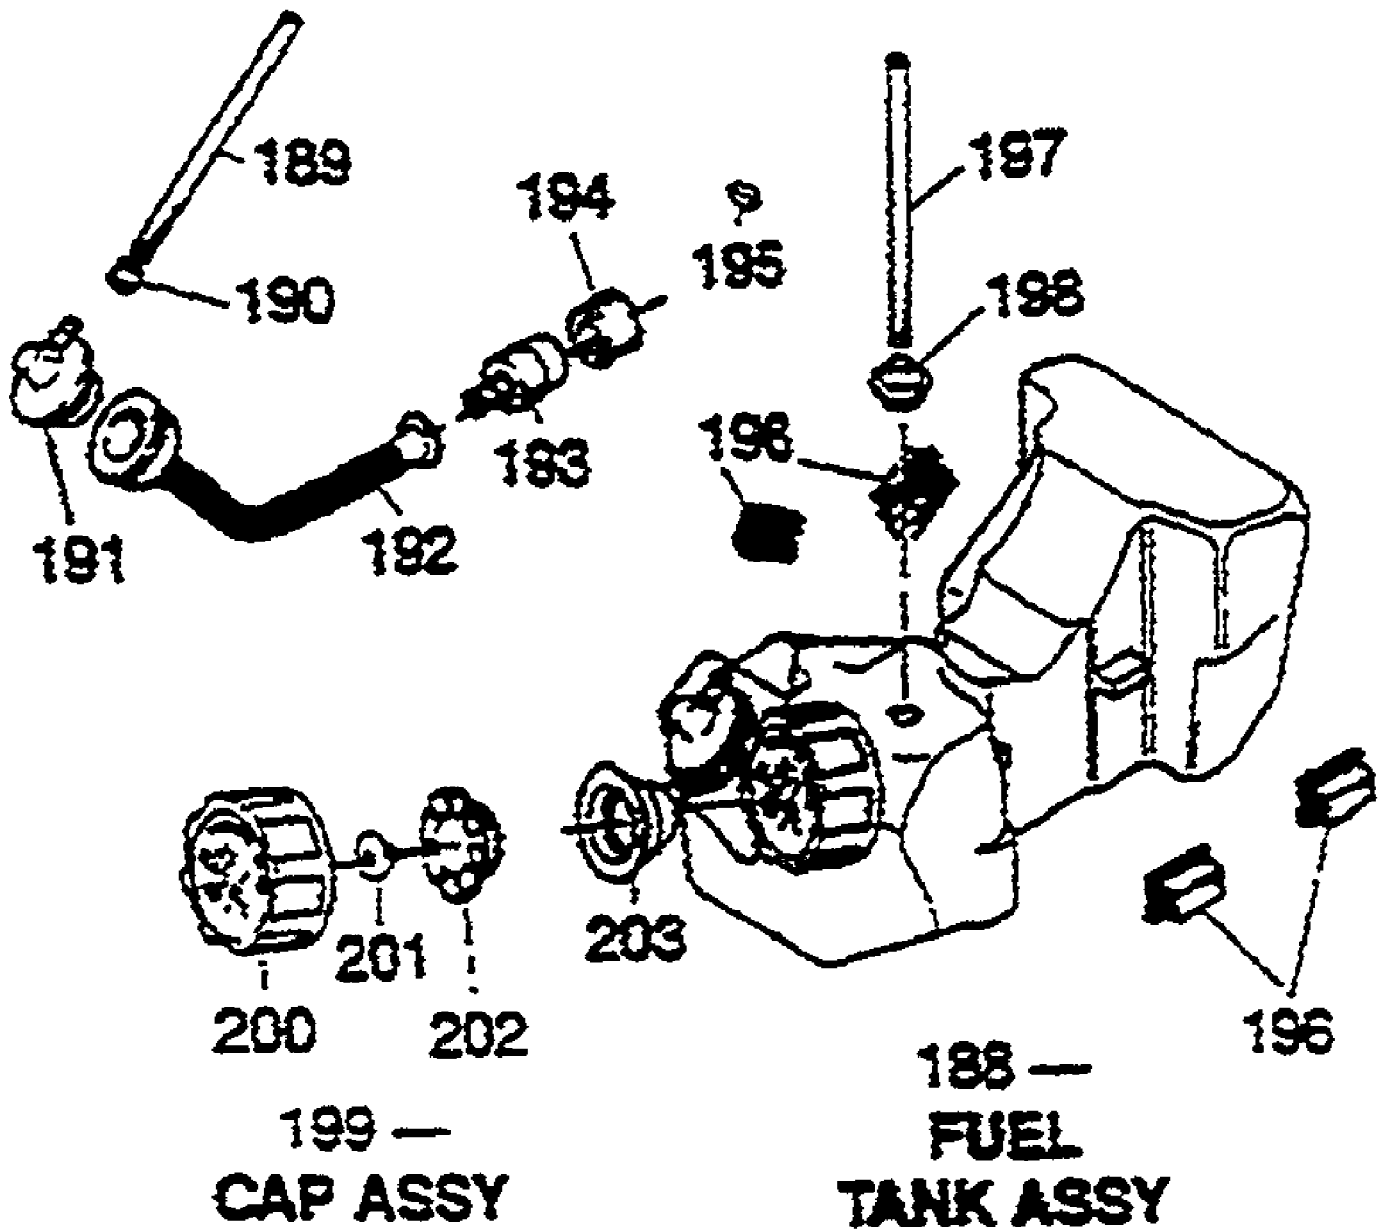

1940M UT-26003
Fuel Tank

Page 30 of 36

Ref #	Part Number	Qty	S/P/F	Description
188	GM280303	1		FUEL TANK ASSY
189	GM285402	1		TUBE, FUEL
190	GM062806	1		CLIP
191	GM285406	1	/P	JOINT
192	GM285403	1		HOSE, SUCTION
193	GM280304	1		FILTER, FUEL
194	GM282806	1	/P	FILTER
195	GM282807	1		SPONGE
196	GM282808	1		PAD
197	GM285401	1	/P	TUBE, FUEL
198	GM285407	1	/P	BUSHING
199	GM280302	1	/P	TANK CAP ASSY
200	GM285405	1	/P	CAP, TANK
201	GM282809	1	/P	VALVE, BREATHER
202	GM282810	1	/P	HOLDER
203	GM287409	1	/P	GASKET