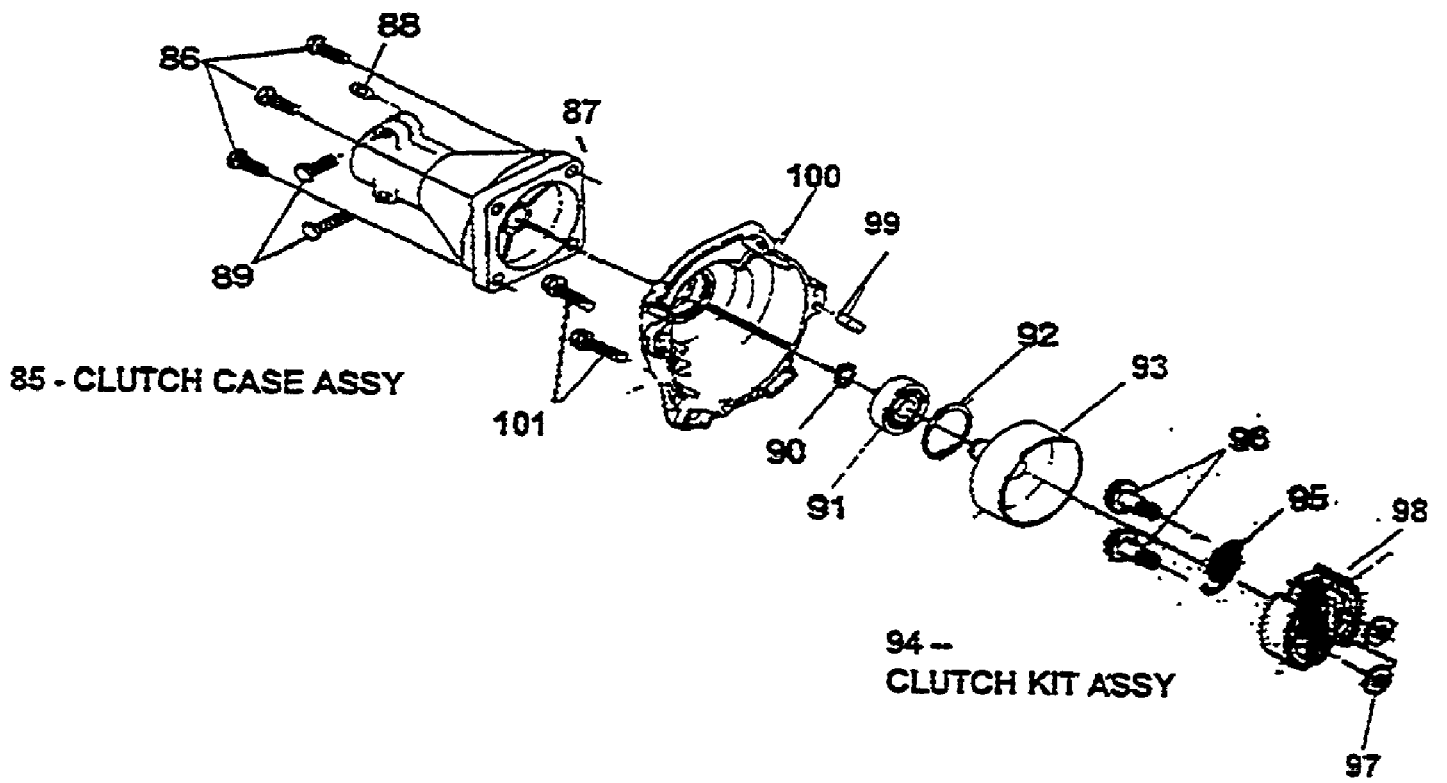

1940M UT-26003
Clutch

1940M UT-26003
Clutch

Page 24 of 36

Ref #	Part Number	Qty	S/P/F	Description
85	GM280333	1	S	CLUTCH CASE ASSY
86	GM030005	1	/P	BOLT 4 WASHER
87	GM286111	1		CASE, CLUTCH
88	GM030010	1		SHIM
89	GM032803	1	/P	BOLT & WASHER
90	GM062101	1	S	SNAP RING
91	GM070009	1		BALL BEARING
92	GM062801	1	/P	SNAP RING
93	GM286711	1		CLUTCH DRUM
94	GM190111	1		CLUTCH SHOE ASSY
95	GM190026	1		CLUTCH SPRING
96	GM012448	1		SCREW
97	GM042802	1	/P	WASHER
98	GM190025	1		CLUTCH SHOE
99	GM288204	1		DOWEL PIN
100	GM286112	1		CASE COVER
101	GM032803	1	/P	BOLT