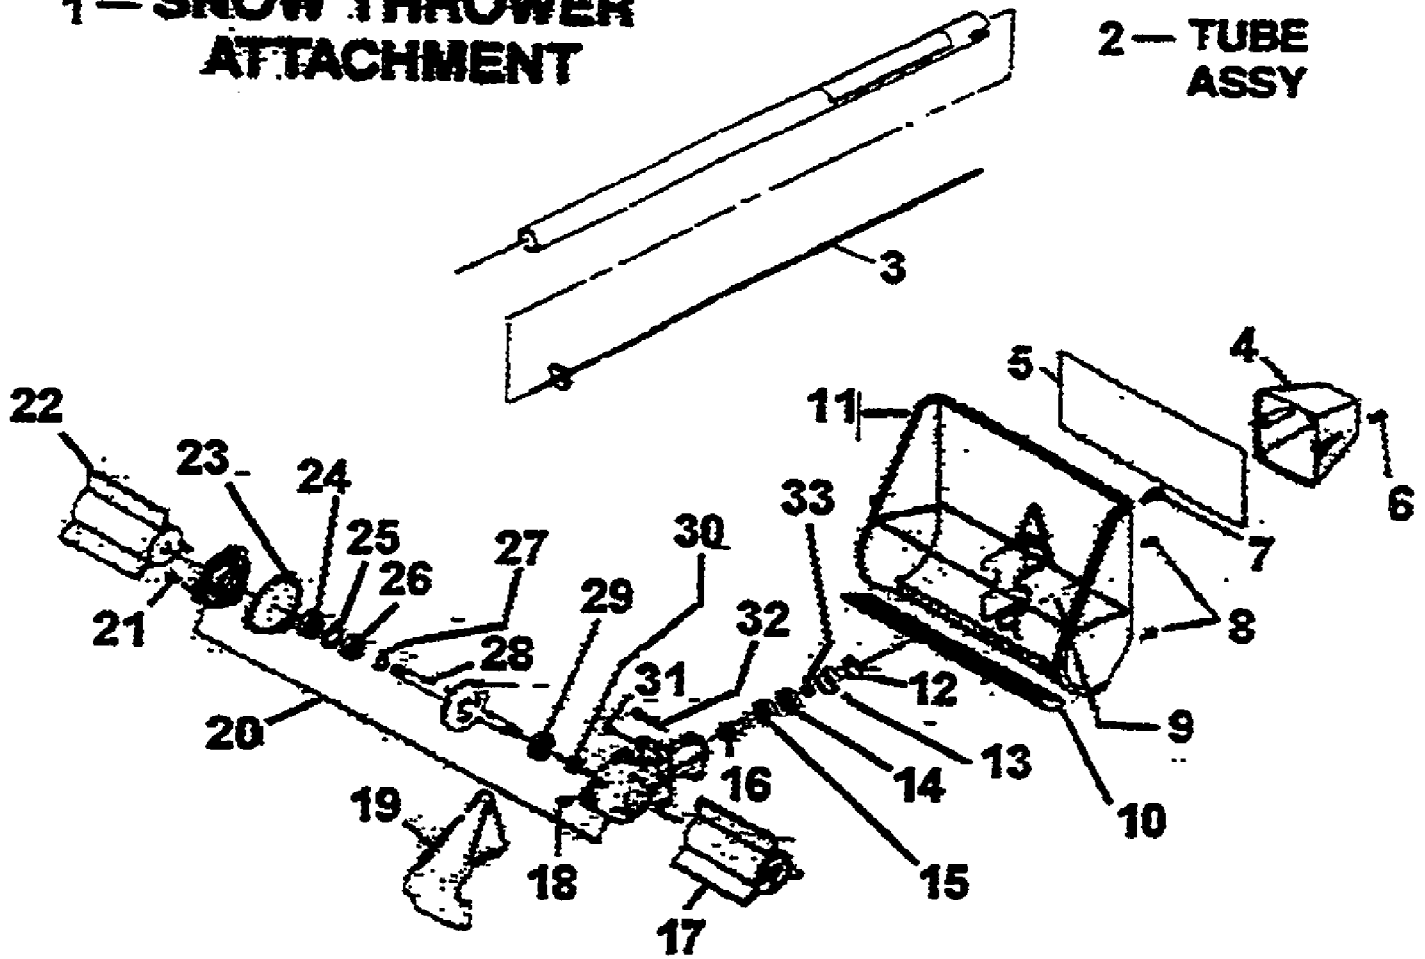

**1 — SNOW THROWER
ATTACHMENT**

**2 — TUBE
ASSY**

1940M UT-26003
2381 Snow Thrower Attachment

Page 18 of 36

Ref #	Part Number	Qty	S/P/F	Description
1		1		Use UT26009
2	GM280316	1	/P	TUBE ASSY
3	GM237803	1	S	FLEX CABLE
4	GM235213	1		COVER B
5	GM239518	1		DECAL
6	GM012464	1		SCREW
7	GM010021	1		SCREW
8	GM012464	1		SCREW
9	GM236910	1		PLATE OBSOLETE
10	GM235503	1		SCRAPER BAR
11	GM237002	1		HOUSING
12	GM062204	1		SNAP RING
13	GM237607	1		COLLAR
14	GM071008	1		BEARING
15	GM070006	1	S	BEARING
16	GM236304	1		PINION GEAR
17	GM235210	1		ROTOR R.H.
18	GM012463	1		SCREW
19	GM235212	1		COVER A
20	GM230338	1		GEAR CASE ASSY
21	GM012462	1		SCREW
22	GM235211	1		ROTOR L.H.
23	GM237401	1		GASKET
24	GM080009	1		SEAL
25	GM060005	1		RING
26	GM070011	1		BEARING
27	GM237608	1		COLLAR
28	GM236303	1		SHAFT & GEAR
29	GM070011	1		BEARING
30	GM080009	1		SEAL
31	GM010024	1		SCREW
32	GM030087	1		BOLT
33	GM062205	1		SNAP RING