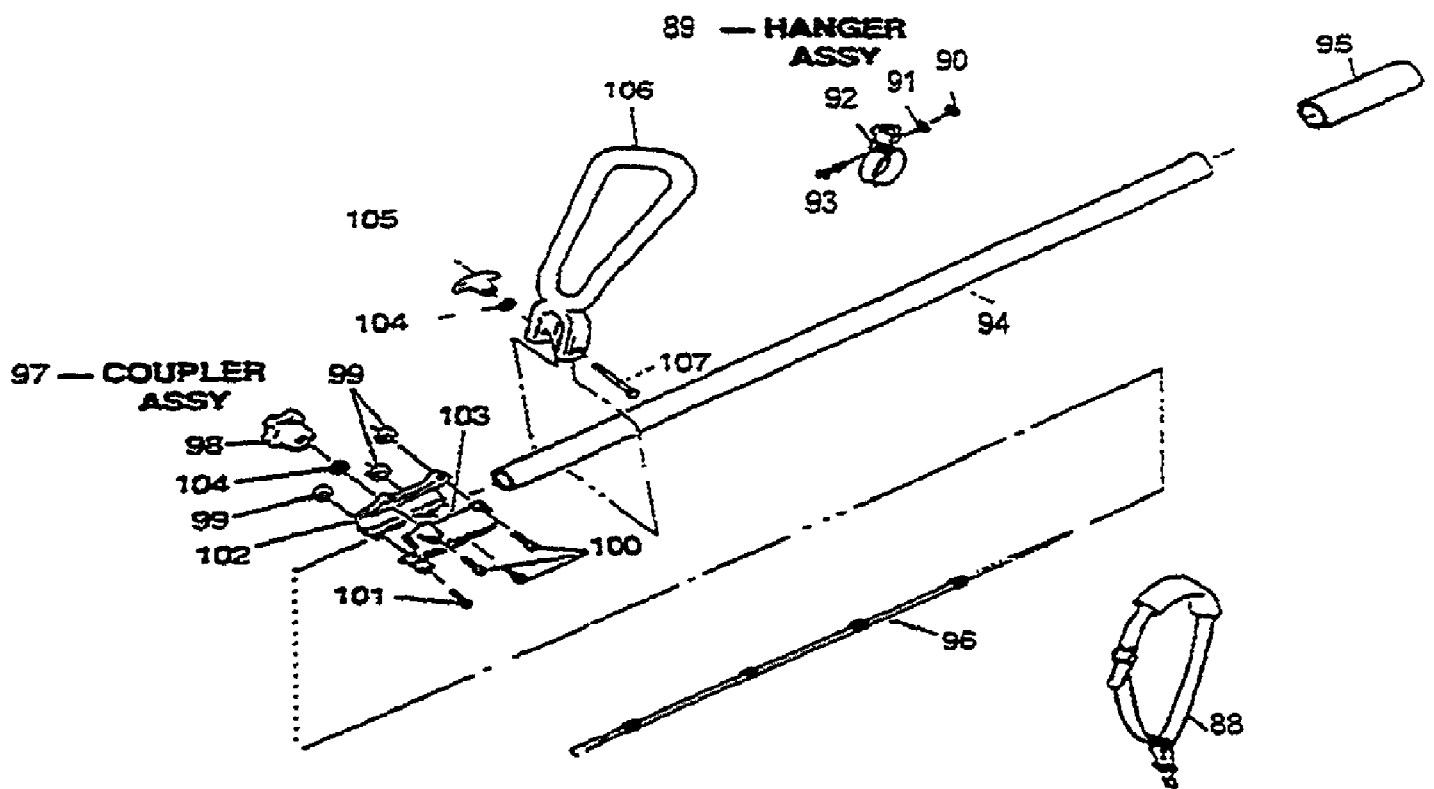

1940M UT-26003  
Ignition

Page 31 of 36

1940M UT-26003  
Ignition

Page 32 of 36

Ref #	Part Number	Qty	S/P/F	Description
1	GM285502	1	S	CAP, PLUG
2	GM190036	1	/P	SPARK PLUG
3	GM286714	1	/P	ROTOR
4	GM287902	1		SPRING
5	GM286715	1		RATCHET
6	GM283601	1		HARNESS, WIRE
7	GM032803	1	/P	BOLT & WASHER
8	GM284003	1	/P	COIL, IGNITION
9	GM285501	1	/P	GROMMET

1940M UT-26003  
Starter

Page 34 of 36

Ref #	Part Number	Qty	S/P/F	Description
206	GM287308	1		STARTER ASSY
207	GM289502	1		LABEL NAME
208	GM287309	1		CASE, STARTER
209	GM287306	1	/P	KNOB, STARTER
210	GM287305	1	/P	ROPE, STARTER
211	GM287304	1		SPRING, SPIRAL
212	GM287303	1		REEL
213	GM042804	1		WASHER
214	GM002812	1		SCREW
215	GM032803	1	/P	BOLT AND WASHER
216	GM052801	1		NUT