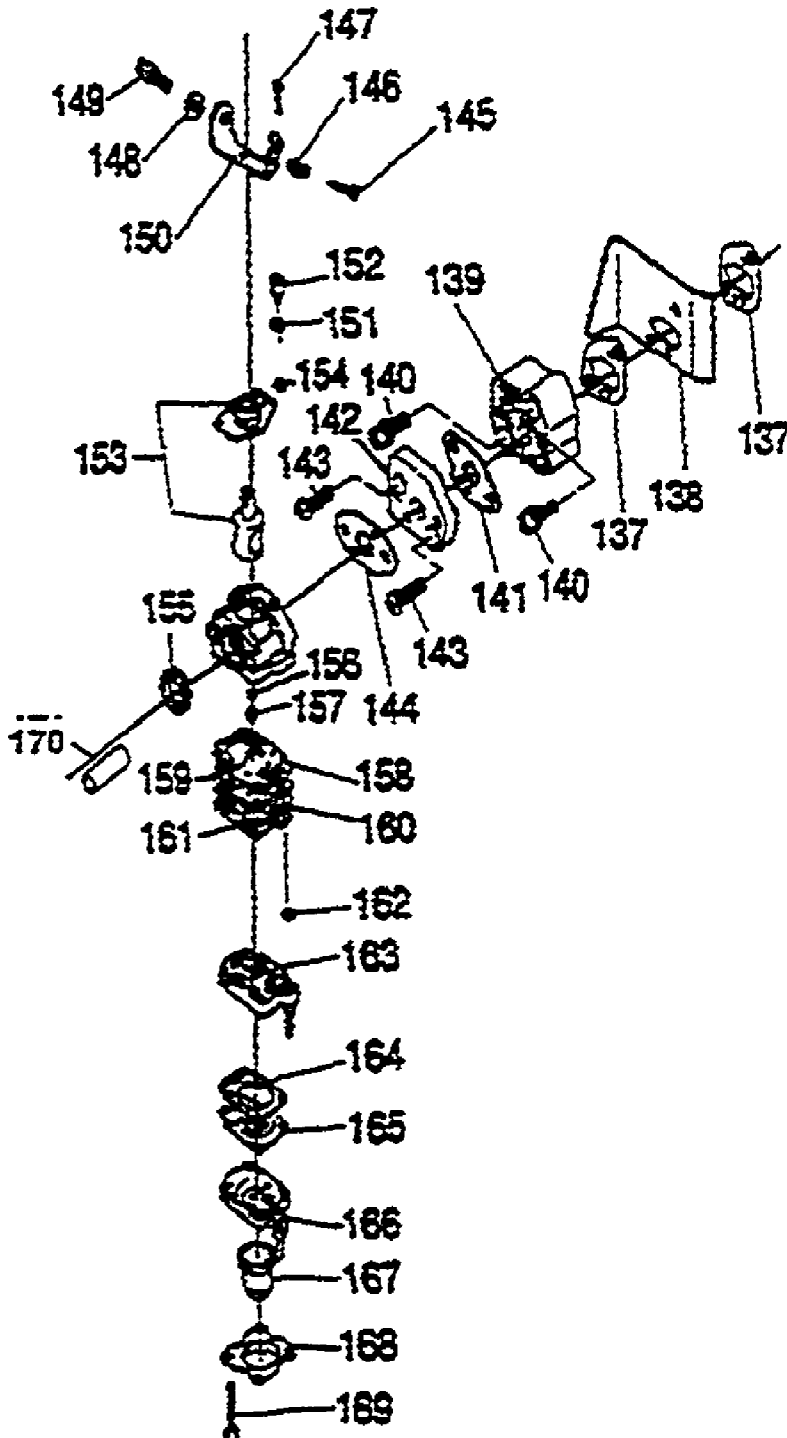

135 — CARB KIT
138 — CARB ASSY

HIGH ALTITUDE JETS

171 ABOVE 3,000

172 ABOVE 6,000

1940M UT-26003
Carburetor Assembly

Page 22 of 36

Ref #	Part Number	Qty	S/P/F	Description
135	GM287202	1		CARB KIT
136	GM287201	1	/P	CARB ASSY
137	GM287402	1		GASKET, INSULATOR
138	GM287206	1		PLATE
139	GM285201	1		INSULATOR
140	GM002804	1		SCREW & WASHER
141	GM287401	1	/P	GASKET, CARB.
142	GM287228	1		SPACER
143	GM002810	1		SCREW
144	GM287410	1		GASKET, CARB.
145	GM247213	1		SCREW, IDLE
146	GM247214	1		SPRING, IDLE
147	GM307209	1	/P	SCREW
148	GM247207	1	S	NUT, CABLE ADJ.
149	GM247206	1		ADJUSTER, CABLE
150	GM247201	1		BRACKET
151	GM247205	1		PLUG
152	GM247203	1		SWIVEL
153	GM307218	1		VALVE, THROTTLE
154	GM247202	1		RING, SWIVEL
155	GM247210	1		PACKING
156	GM247211	1		RING
157	GM287203	1		MAIN JET
158	GM307206	1	/P	GASKET, PUMP
159	GM307207	1	/P	DIAPHRAGM
160	GM257206	1	/P	GASKET
161	GM257204	1		GASKET
162	GM287204	1		SCREEN, INLET
163	GM287205	1	S	BODY ASSY.
164	GM247405	1		GASKET, DIAPH.
165	GM170121	1	/P	DIAPHRAGM
166	GM247222	1		BODY, PUMP
167	GM247223	1	S	PUMP, PRIMER
168	GM247224	1		COVER, PRIMER
169	GM167212	1		SCREW, COVER
170	GM247209	1		SLEEVE
171	GM257208	1		JET HIGH ALT.
172	GM257207	1		JET HIGH ALT.