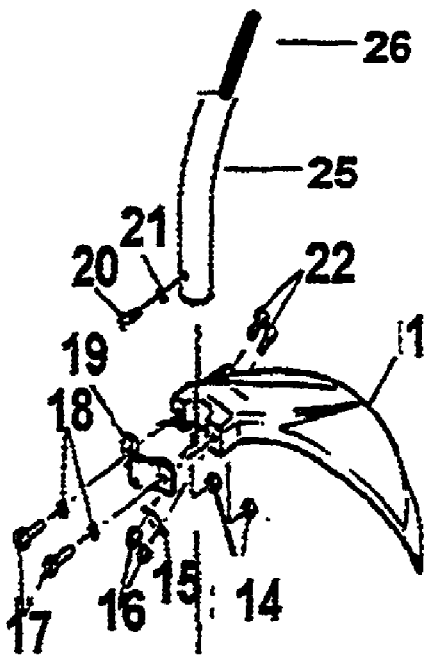

1940M UT-26003  
2331 Trimmer Attachment

**13 - ARBOR AND  
BEARING KIT**

**11 -  
HEAD SHIELD  
ASSY**

**23 - SPOOL  
W/LINE**

**24 - CUTTING HEAD  
ASSY**

1940M UT-26003  
2331 Trimmer Attachment

Page 2 of 36

Ref #	Part Number	Qty	S/P/F	Description
1	GM165206	1		DEFLECTOR
2	GM166501	1	/P	ARBOR ADAPTER Included in ref # 13 (P/N GM160614)
3	GM160310	1	/P	HEAD BODY
4	GM165209	1	/P	SPOOL
5	GM165208	1	S	CAP
6	GM166903	1		SPRING PLATE
7	GM167901	1	S	SPRING
8	GM166903	1		SPRING PLATE
9	GM167602	1		PAL NUT
10	GM166702	1		ARBOR POST Included in ref # 13 (P/N GM160614)
11	GM160306	1		HEAD SHIELD) ASSY
12	GM160305	1	S	ARBOR BUSH ASSY Included in ref # 13 (P/N GM160614)
13	GM160614	1		ARBOR & BRG KIT Includes ref 2, 10, & 12
14	GM051002	1	S	NUT
15	GM166901	1		BLADE, CUT OFF
16	GM051001	1		NUT
17	GM011417	1	/P	SCREW
18	GM040002	1		WASHER
19	GM166902	1		BRACKET CLAMP
20	GM011402	1		SCREW
21	GM041101	1	/P	WASHER
22	GM011402	1		SCREW
23	GM32005	1	S	SPOOL & LINE
24	GM20135	1	S	HEAD ASSEMBLY
25	GM280314	1	S	TUBE ASSY
26	GM237804	1	S	FLEX CABLE

## 1 - BLADE GUARD ASSY

1940M UT-26003  
2345 Driveshaft and Deflector Attachment

Page 4 of 36

Ref #	Part Number	Qty	S/P/F	Description
1	GM24700	1	S	BLADE GUARD ASSY
2	GM245201	1		BRACKET
3	GM051012	1		NUT
4	GM011423	1	S	SCREW
5	GM247001	1	S	GUARD
6	GM040002	1		WASHER
7	GM011417	1	/P	SCREW
8	GM237804	1	S	FLEX CABLE
9	GM230352	1	S	TUBE ASSY

Page 8 of 36

Ref #	Part Number	Qty	S/P/F	Description
1	GM20125	1	S	3" HEAD ASSY
2	GM120303	1	S	BODY
3	GM226701	1	/P	ARBOR BOLT
4	GM165209	1	/P	SPOOL
5	GM165208	1	S	CAP
6	GM166903	1		PLATE SPRING
7	GM167901	1	S	SPRING
8	DG07815	1	/P	8" SAW BLADE
9	DG07813	1	/P	8" BRUSH BLADE
10	GM94110	1	/P	BLADE COVER
11	GM325205	1		ARBOR BOLT
12	GM31105	1	S	.105 LINE, 20" STRIPS
13	GM25250	1		FIXED LINE HEAD
14	GM32005	1	S	SPOOL & LINE
15	GM31005	1	S	1lb .080 LINE
16	GM31004	1	S	3lb .080 LINE
17	GM31080	1	S	50ft .080 LINE