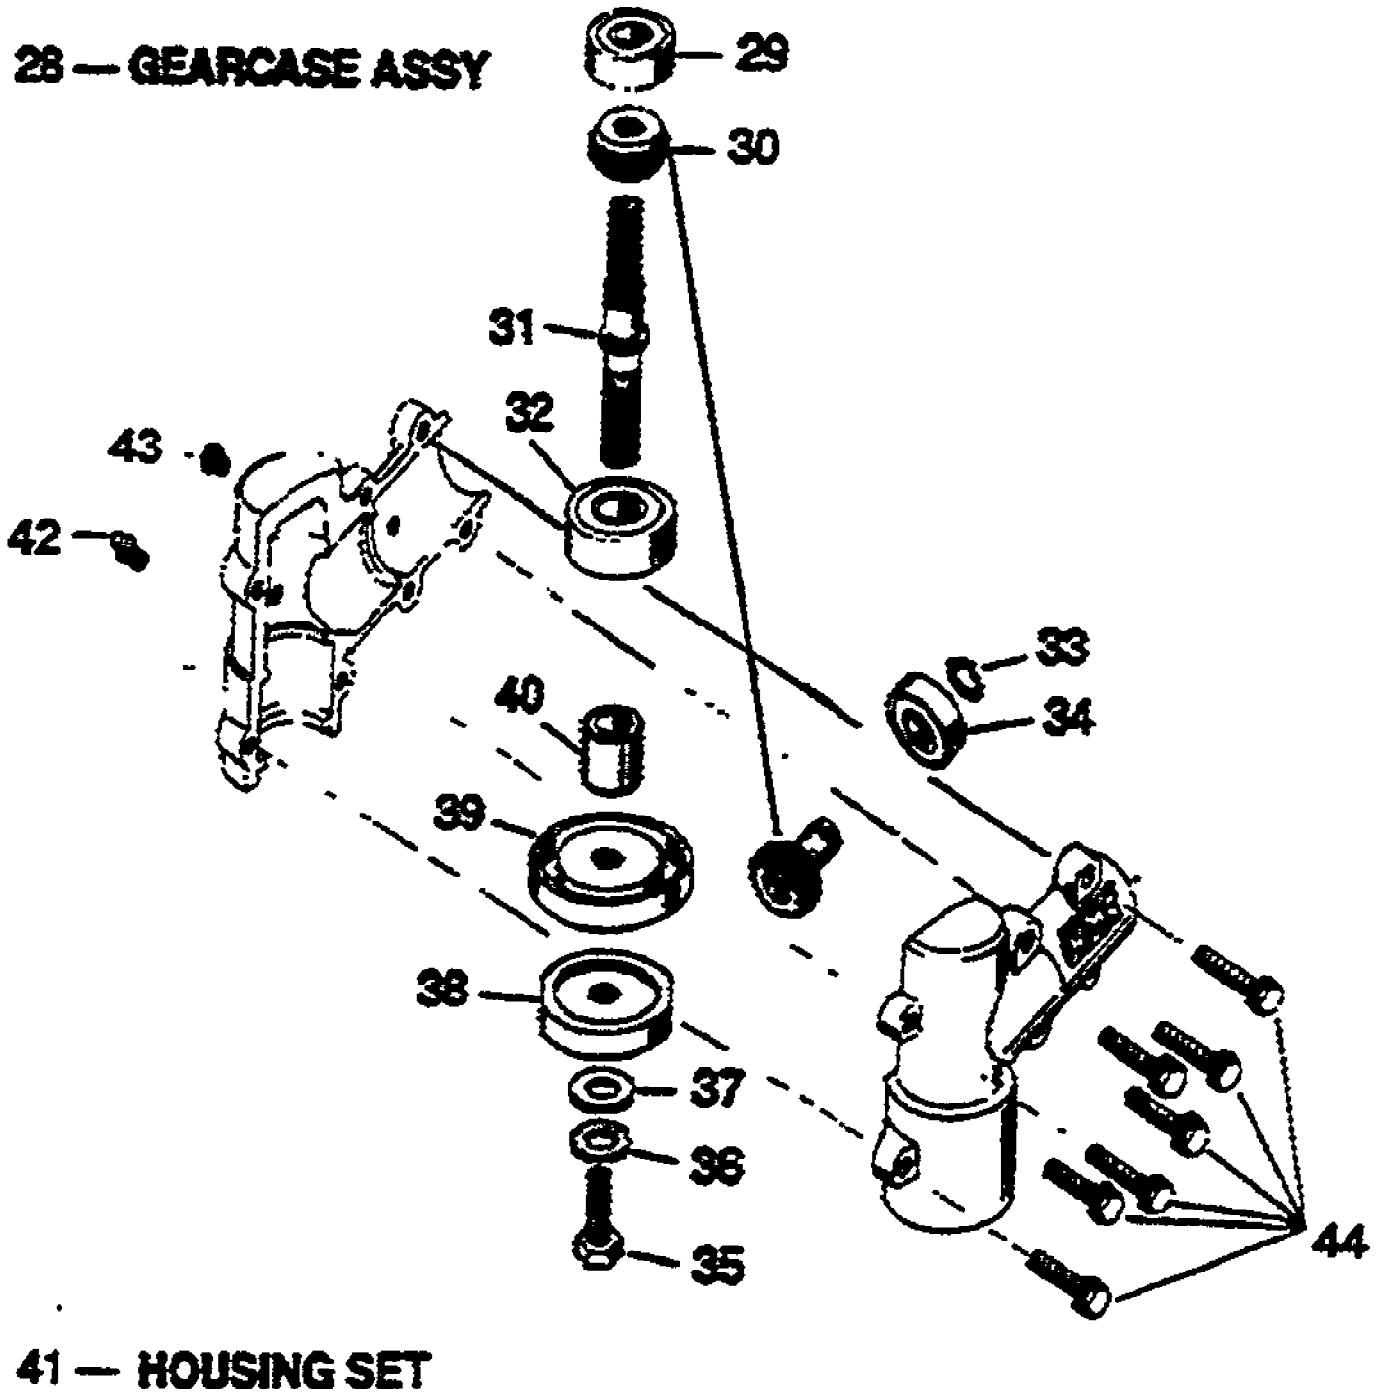

## 1 - 3" HEAD ASSY

**17 - 50ft .080 LINE**

**16 - 3lb .080 LINE**

**15 - 1lb .080 LINE**

**14 - .080 LINE ON SPOOL**

**13 - FIXED LINE HEAD ( OPTIONAL )**

1940M UT-26003  
2345 Stringhead and Accessories Attachment

Page 8 of 36

Ref #	Part Number	Qty	S/P/F	Description
1	GM20125	1	S	3" HEAD ASSY
2	GM120303	1	S	BODY
3	GM226701	1	/P	ARBOR BOLT
4	GM165209	1	/P	SPOOL
5	GM165208	1	S	CAP
6	GM166903	1		PLATE SPRING
7	GM167901	1	S	SPRING
8	DG07815	1	/P	8" SAW BLADE
9	DG07813	1	/P	8" BRUSH BLADE
10	GM94110	1	/P	BLADE COVER
11	GM325205	1		ARBOR BOLT
12	GM31105	1	S	.105 LINE, 20" STRIPS
13	GM25250	1		FIXED LINE HEAD
14	GM32005	1	S	SPOOL & LINE
15	GM31005	1	S	1lb .080 LINE
16	GM31004	1	S	3lb .080 LINE
17	GM31080	1	S	50ft .080 LINE

1940M UT-26003

Page 10 of 36

2351 Driveshaft and Guard Assy Attachment

Ref #	Part Number	Qty	S/P/F	Description
1	GM280313	1	S	TUBE ASSY
2	GM257802	1	S	FLEX CABLE
3	GM300190	1		SPANNER WRENCH
4	GM237001	1	S	EDGER BLADE
5	GM011310	1	S	SCREW
6	GM236909	1	/P	EDGER SHIELD
7	GM237604	1		SCREW
8	GM285204	1	S	KNOB
9	GM280640	1	/P	SHAFT & KNOB KIT
10	GM236908	1		WASHER
11	GM236907	1		COTTER PIN
12	GM235101	1		WHEEL
13	GM236908	1		WASHER
14	GM051017	1	S	NUT
15	GM041007	1		WASHER
16	GM236113	1	/P	EDGER GUARD
17	GM237611	1		EDGER AXLE
18	GM236110	1		BRACKET
19	GM300070	1		HOLDER A
20	GM300075	1	S	HOLDER B
21	GM041003	1	/P	WASHER
22	GM040007	1	S	WASHER
23	GM300080	1	S	BOLT
24	GM230611	1	S	EDGER GUARD ASSY Includes ref Nos. 5, 6, & 14 thru 17