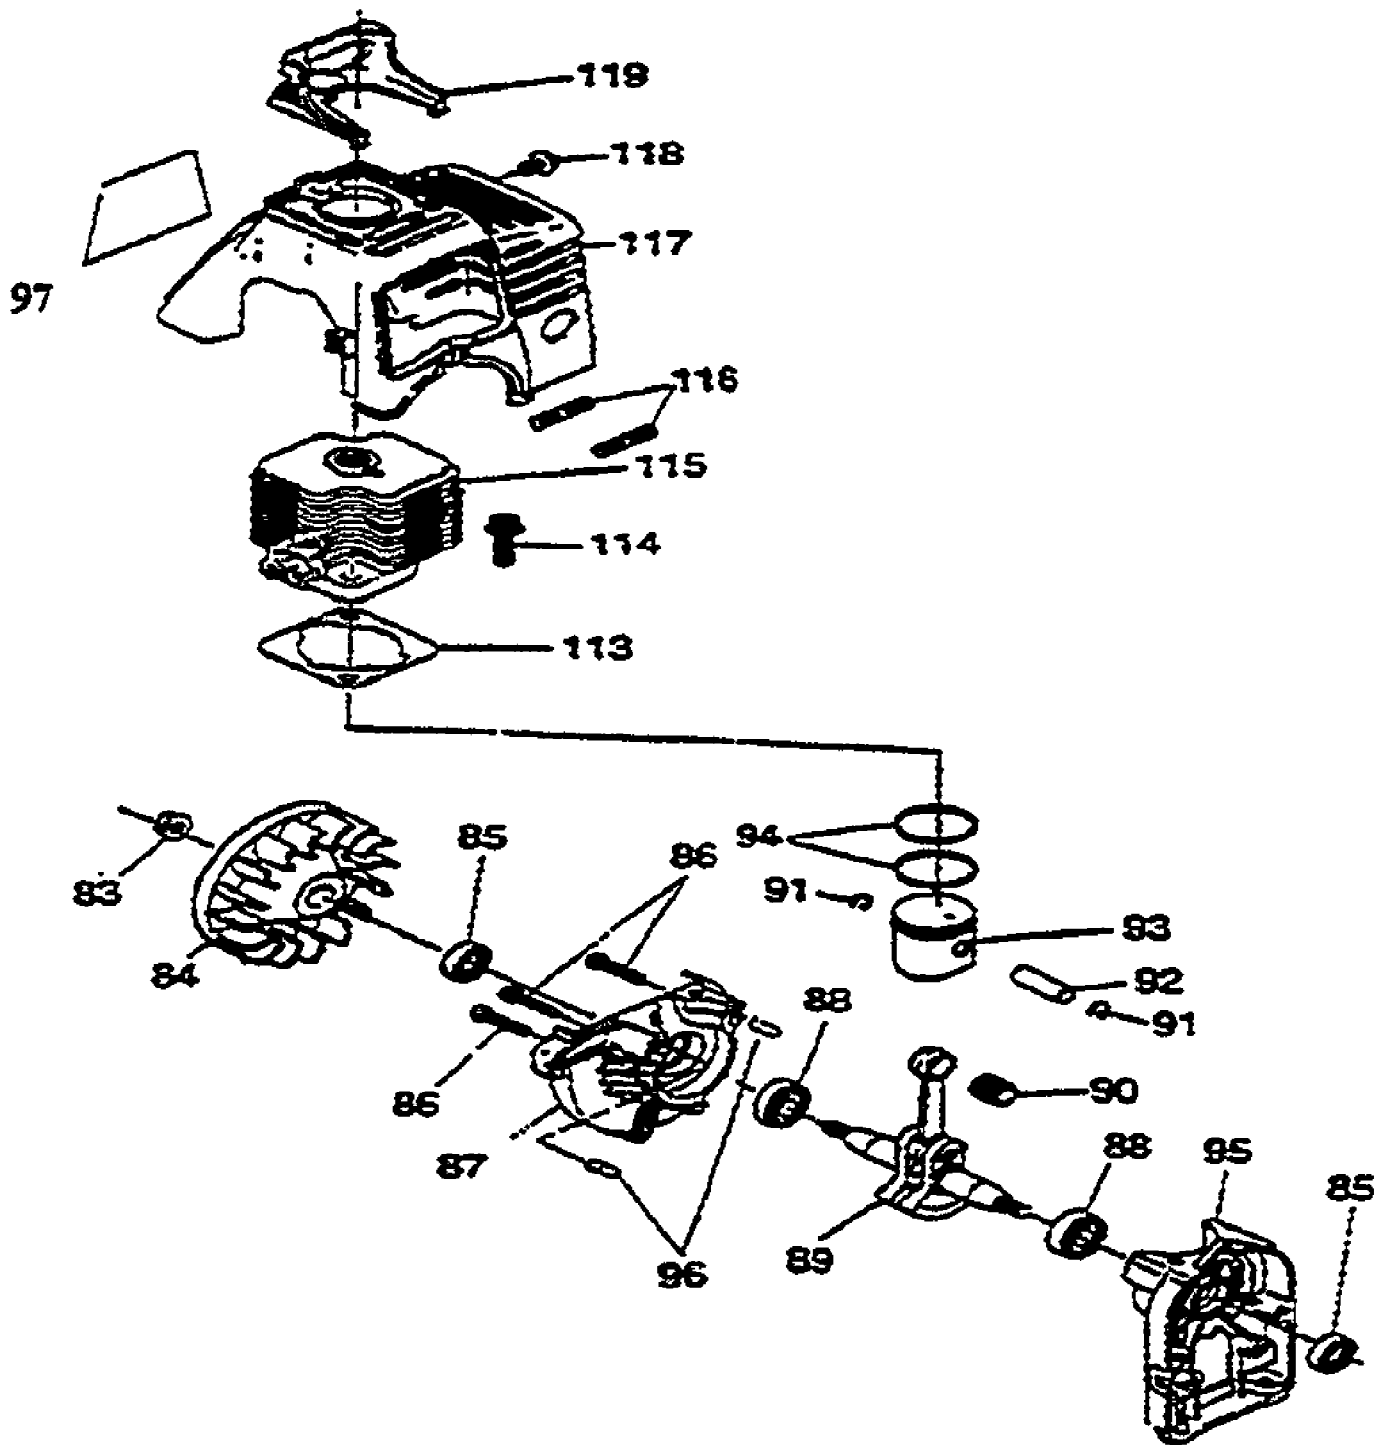

1940M UT-26003  
Clutch

1940M UT-26003  
Clutch

Page 24 of 36

Ref #	Part Number	Qty	S/P/F	Description
85	GM280333	1	S	CLUTCH CASE ASSY
86	GM030005	1	/P	BOLT 4 WASHER
87	GM286111	1		CASE, CLUTCH
88	GM030010	1		SHIM
89	GM032803	1	/P	BOLT & WASHER
90	GM062101	1	S	SNAP RING
91	GM070009	1		BALL BEARING
92	GM062801	1	/P	SNAP RING
93	GM286711	1		CLUTCH DRUM
94	GM190111	1		CLUTCH SHOE ASSY
95	GM190026	1		CLUTCH SPRING
96	GM012448	1		SCREW
97	GM042802	1	/P	WASHER
98	GM190025	1		CLUTCH SHOE
99	GM288204	1		DOWEL PIN
100	GM286112	1		CASE COVER
101	GM032803	1	/P	BOLT

1940M UT-26003  
Engine Internal

Page 26 of 36

Ref #	Part Number	Qty	S/P/F	Description
83	GM052801	1		NUT, CONICAL SPG.
84	GM286101	1		FAN
85	GM081502	1	S	OIL SEAL
86	GM002805	1		SCREW
87	GM286702	1		CASE DRIVE
88	GM071009	1		BEARING, BALL
89	GM286703	1		CRANKSHAFT ASSY
90	GM071410	1	/P	BEARING, NEEDLE
91	GM062803	1	/P	CLIP, PISTON PIN
92	GM286105	1	/P	PIN, PISTON
93	GM286706	1		PISTON
94	GM062804	1		RING, TOP
95	GM287301	1		CASE, STARTER
96	GM288204	1		DOWEL PIN
97	GM289502	1		DECAL
113	GM287403	1		GASKET, CYLINDER
114	GM032805	1		BOLT, FLANGE
115	GM286705	1		CYLINDER
116	GM032804	1		BOLT, STUD
117	GM286704	1		COVER, TOP
118	GM002808	1		SCREW & WASHER
119	GM286104	1		GUARD, SPARK PLUG

1940M UT-26003  
Starter

Page 34 of 36

Ref #	Part Number	Qty	S/P/F	Description
206	GM287308	1		STARTER ASSY
207	GM289502	1		LABEL NAME
208	GM287309	1		CASE, STARTER
209	GM287306	1	/P	KNOB, STARTER
210	GM287305	1	/P	ROPE, STARTER
211	GM287304	1		SPRING, SPIRAL
212	GM287303	1		REEL
213	GM042804	1		WASHER
214	GM002812	1		SCREW
215	GM032803	1	/P	BOLT AND WASHER
216	GM052801	1		NUT