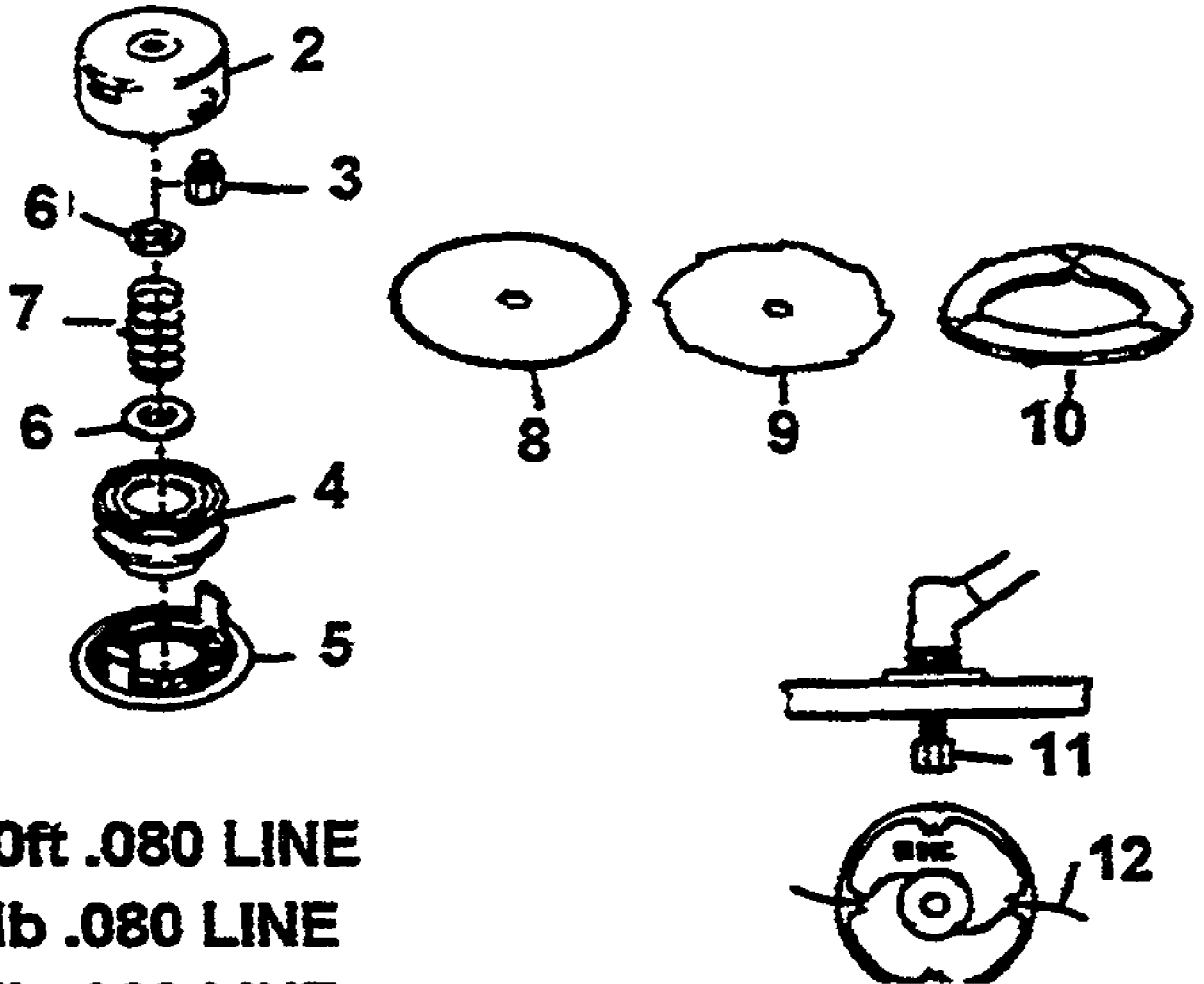

Ref #	Part Number	Qty	S/P/F	Description
1	GM165206	1		DEFLECTOR
2	GM166501	1	/P	ARBOR ADAPTER Included in ref # 13 (P/N GM160614)
3	GM160310	1	/P	HEAD BODY
4	GM165209	1	/P	SPOOL
5	GM165208	1	S	CAP
6	GM166903	1		SPRING PLATE
7	GM167901	1	S	SPRING
8	GM166903	1		SPRING PLATE
9	GM167602	1		PAL NUT
10	GM166702	1		ARBOR POST Included in ref # 13 (P/N GM160614)
11	GM160306	1		HEAD SHIELD) ASSY
12	GM160305	1	S	ARBOR BUSH ASSY Included in ref # 13 (P/N GM160614)
13	GM160614	1		ARBOR & BRG KIT Includes ref 2, 10, & 12
14	GM051002	1	S	NUT
15	GM166901	1		BLADE, CUT OFF
16	GM051001	1		NUT
17	GM011417	1	/P	SCREW
18	GM040002	1		WASHER
19	GM166902	1		BRACKET CLAMP
20	GM011402	1		SCREW
21	GM041101	1	/P	WASHER
22	GM011402	1		SCREW
23	GM32005	1	S	SPOOL & LINE
24	GM20135	1	S	HEAD ASSEMBLY
25	GM280314	1	S	TUBE ASSY
26	GM237804	1	S	FLEX CABLE

## 1 - BLADE GUARD ASSY

1940M UT-26003  
2345 Driveshaft and Deflector Attachment

Page 4 of 36

Ref #	Part Number	Qty	S/P/F	Description
1	GM24700	1	S	BLADE GUARD ASSY
2	GM245201	1		BRACKET
3	GM051012	1		NUT
4	GM011423	1	S	SCREW
5	GM247001	1	S	GUARD
6	GM040002	1		WASHER
7	GM011417	1	/P	SCREW
8	GM237804	1	S	FLEX CABLE
9	GM230352	1	S	TUBE ASSY

## 1 - 3" HEAD ASSY

**17 - 50ft .080 LINE**

**16 - 3lb .080 LINE**

**15 - 1lb .080 LINE**

**14 - .080 LINE ON SPOOL**

**13 - FIXED LINE HEAD ( OPTIONAL )**

1940M UT-26003  
2345 Stringhead and Accessories Attachment

Page 8 of 36

Ref #	Part Number	Qty	S/P/F	Description
1	GM20125	1	S	3" HEAD ASSY
2	GM120303	1	S	BODY
3	GM226701	1	/P	ARBOR BOLT
4	GM165209	1	/P	SPOOL
5	GM165208	1	S	CAP
6	GM166903	1		PLATE SPRING
7	GM167901	1	S	SPRING
8	DG07815	1	/P	8" SAW BLADE
9	DG07813	1	/P	8" BRUSH BLADE
10	GM94110	1	/P	BLADE COVER
11	GM325205	1		ARBOR BOLT
12	GM31105	1	S	.105 LINE, 20" STRIPS
13	GM25250	1		FIXED LINE HEAD
14	GM32005	1	S	SPOOL & LINE
15	GM31005	1	S	1lb .080 LINE
16	GM31004	1	S	3lb .080 LINE
17	GM31080	1	S	50ft .080 LINE