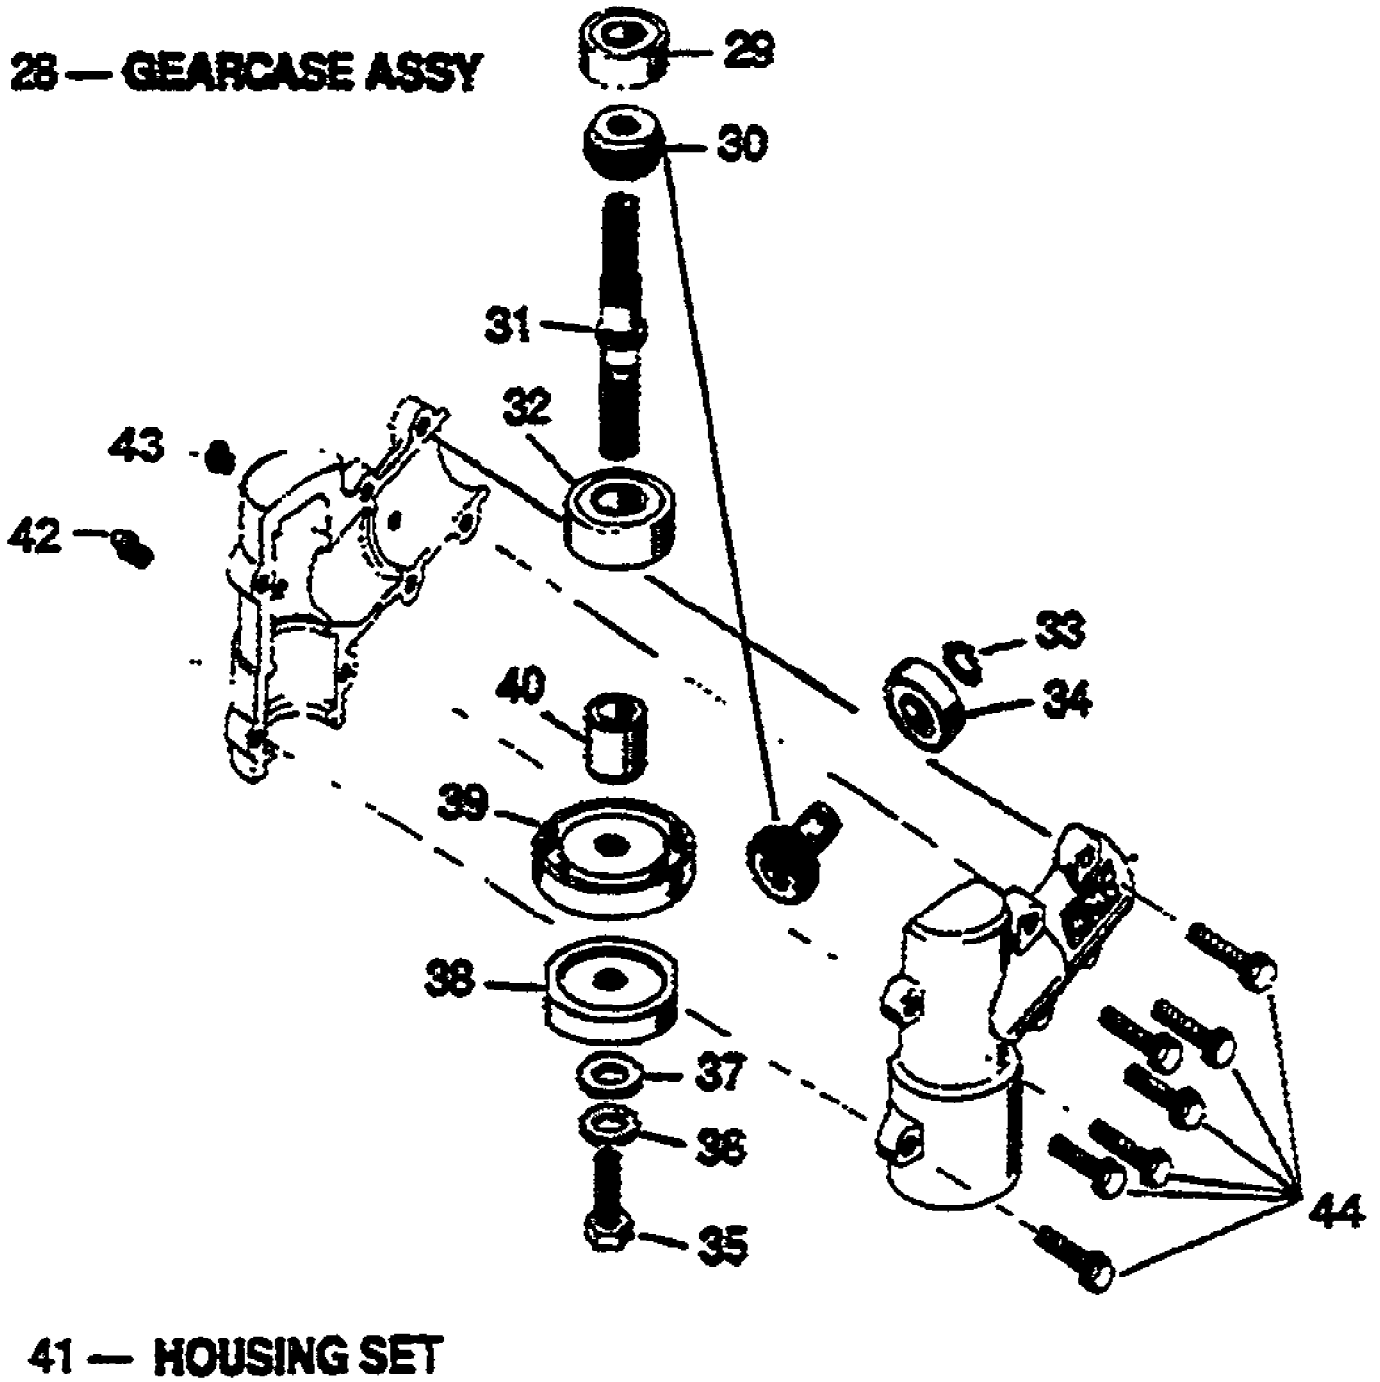

1940M UT-26003
2345 Gearcase Attachment

Page 6 of 36

Ref #	Part Number	Qty	S/P/F	Description
28	GM270303	1	S	GEARCASE ASSY Includes Ref#s 29 thru 44
29	GM070027	1		BEARING
30	GM190609	1	/P	GEAR SET KIT
31	GM226706	1		SHAFT, GEAR
32	GM070002	1		BEARING
33	GM060020	1	S	RING
34	GM070026	1	S	BEARING
35	GM300080	1	S	BOLT
36	GM040007	1	S	WASHER
37	GM041003	1	/P	WASHER
38	GM300075	1	S	HOLDER B
39	GM300070	1		HOLDER A
40	GM226705	1		COLLAR
41	GM270306	1		HOUSING SET Includes Ref#s 42 thru 44
42	GM286710	1		FITTING ZERK
43	GM011310	1	S	SCREW-SELF TAPPING
44	GM011309	1	S	SCREW-SELF TAPPING