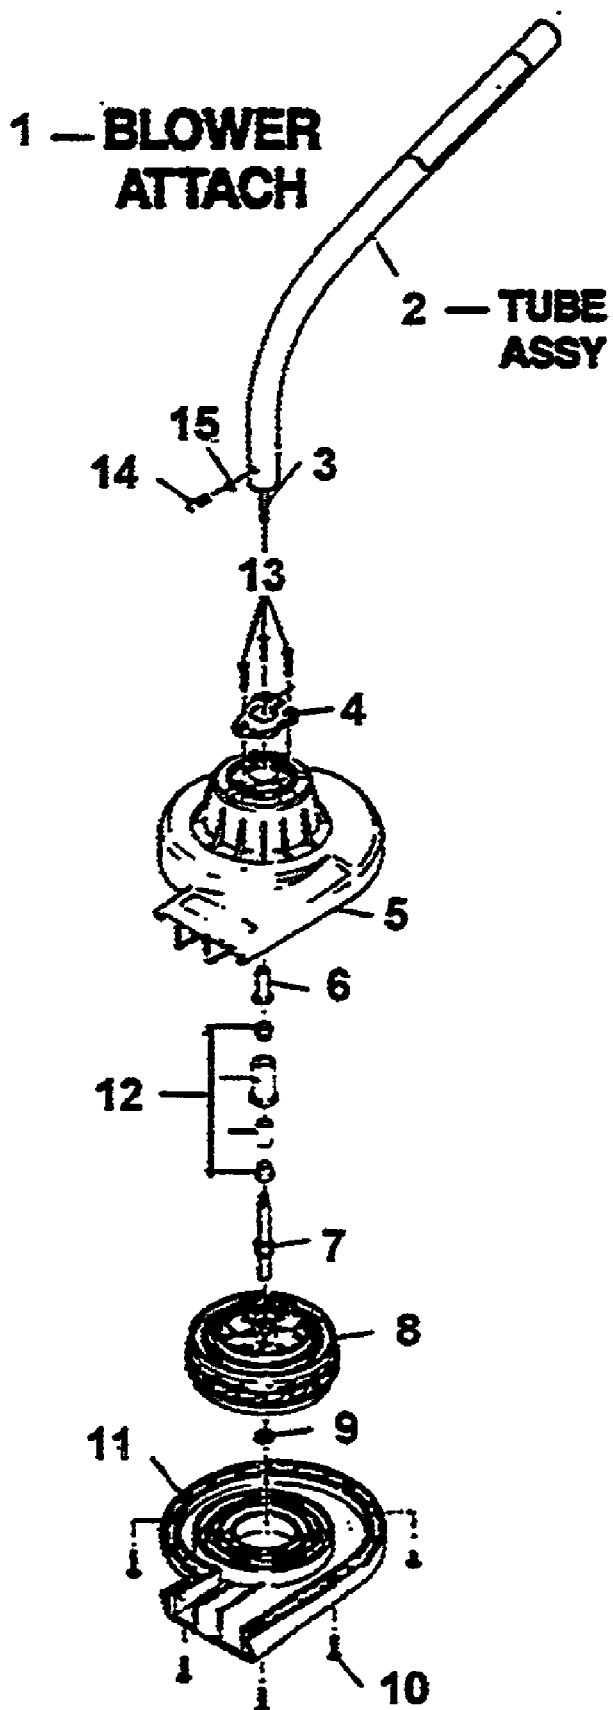

**16-GUARD,
LOWER HOUSING
(NOT SHOWN)**

1940M UT-26003
2361 Power Blower Attachment

Page 14 of 36

Ref #	Part Number	Qty	S/P/F	Description
1		1		Use UT26308
2	GM280314	1	S	TUBE ASSY
3	A07844	1	/P	FLEX CABLE
4	GM235205	1	/P	CLAMP
5	GM235215	1	S	UPPER HOUSING
6	GM166501	1	/P	ARBOR ADAPTER
7	GM236701	1	S	ARBOR SHAFT
8	GM235203	1	/P	CLAMP
9	GM167602	1		PAL NUT
10	GM201044	1	S	SCREW
11	GM235216	1	S	LOWER HOUSING
12	GM160305	1	S	ARBOR BUSHING ASSY
13	GM011102	1	S	SCREW
14	GM011401	1	/P	SCREW
15	GM041101	1	/P	WASHER
16	GM286903	1	/P	GUARD, LOWER HOUSING