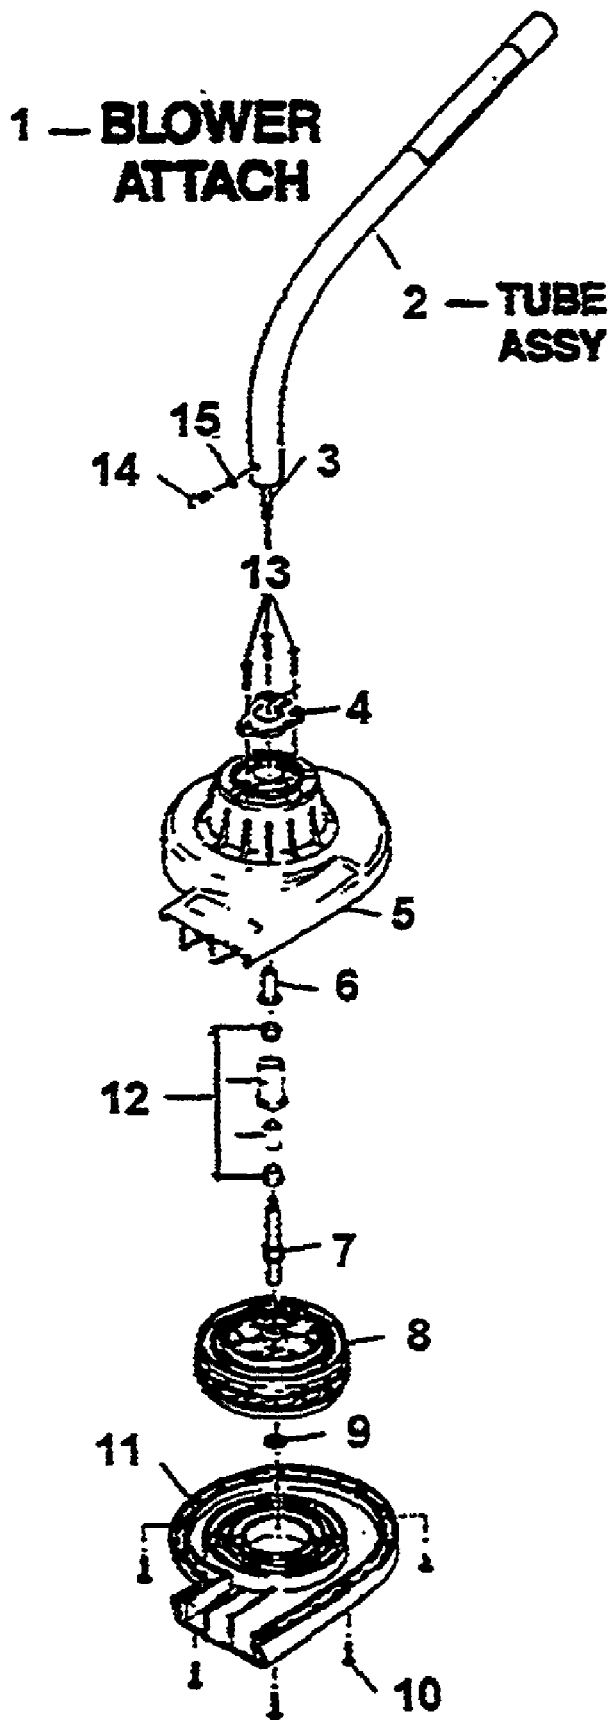

16-GUARD,
LOWER HOUSING
(NOT SHOWN)

1940
2361 Power Blower Attachment

Page 14 of 38

Ref #	Part Number	Qty	S/P/F	Description
1		1		Use UT26308 Includes Ref#s 2-16
2	GM280314	1	S	TUBE ASSY
3	A07844	1	/P	FLEX CABLE
4	GM235205	1	/P	CLAMP
5	GM235215	1	S	UPPER HOUSING
6	GM166501	1	/P	ARBOR ADAPTER
7	GM236701	1	S	ARBOR SHAFT
8	GM235203	1	/P	IMPELLER
9	GM167602	1		PAL NUT
10	GM201044	1	S	SCREW
11	GM235216	1	S	LOWER HOUSING
12	GM160305	1	S	ARBOR BUSHING ASSY
13	GM011102	1	S	SCREW
14	GM011401	1	/P	SCREW
15	GM041101	1	/P	WASHER
16	GM286903	1	/P	GUARD, LOWER HOUSING