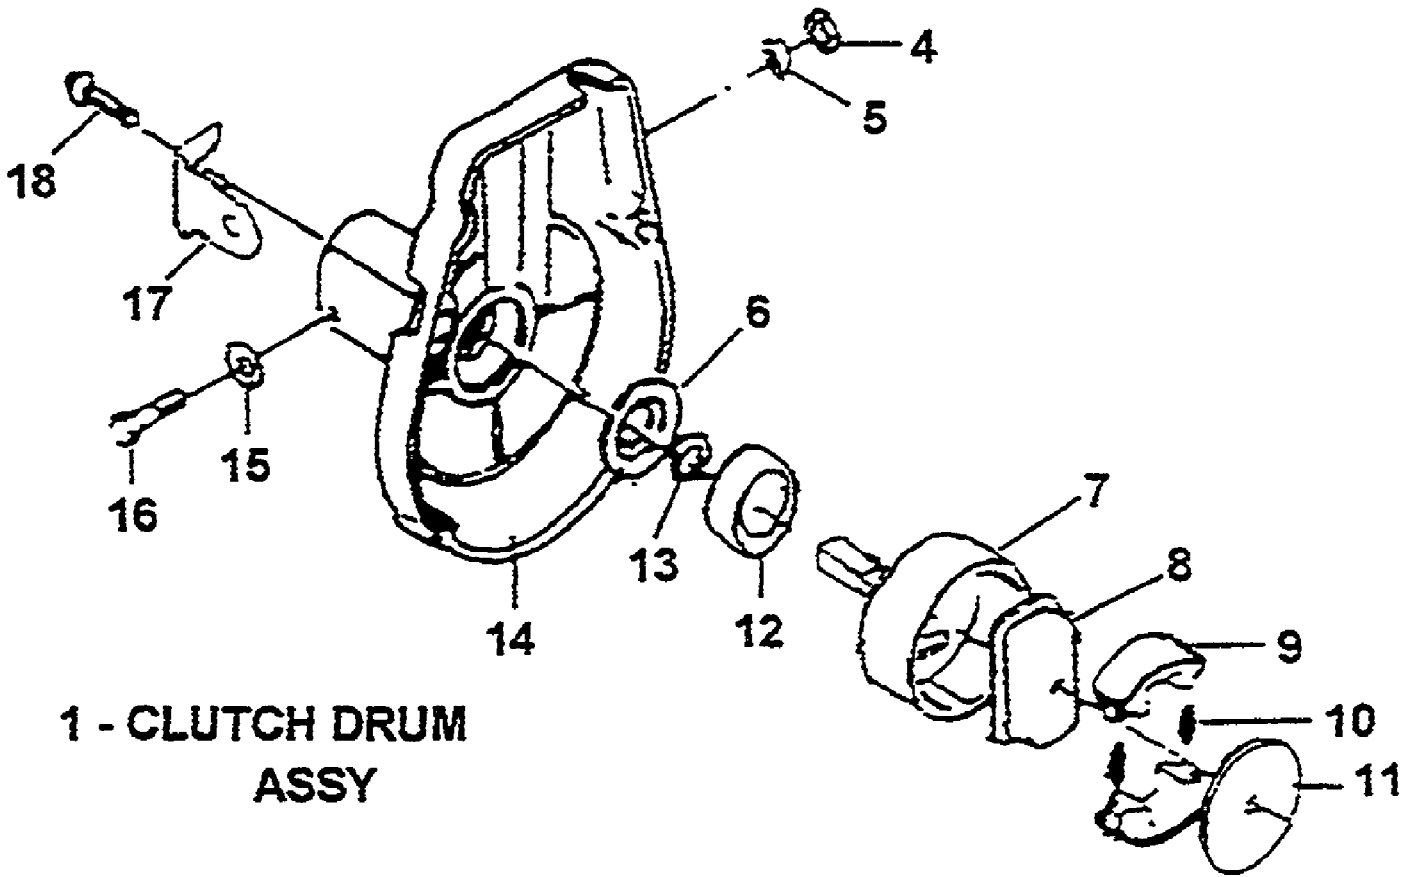

**1 - CLUTCH DRUM
ASSY**

2 - FAN HSG ASSY

3 - CLUTCH ASSY

1940
Clutch

Page 24 of 38

Ref #	Part Number	Qty	S/P/F	Description
1	GM190305	1		CLUTCH DRUM ASSY
2	GM190304	1		FAN HOUSING ASSY
3	GM190306	1	/P	CLUTCH ASSY
4	GM050060	1		NUT
5	GM040115	1		WASHER
6	GM196702	1		THRUST WASHER
7	GM197608	1		DRUM, CLUTCH
8	GM197606	1		ROTOR, CLUTCH
9	GM197607	1	S	SHOE, CLUTCH
10	GM197901	1		SPRING, CLUTCH
11	GM196102	1		PLATE, WASHER
12	GM070033	1		BEARING
13	GM061103	1		RETAINING RING OBSOLETE
14	GM195207	1		HOUSING, FAN
15	GM040115	1		WASHER
16	GM010125	1		SCREW
17	GM193604	1		TERMINAL
18	GM010126	1		SCREW