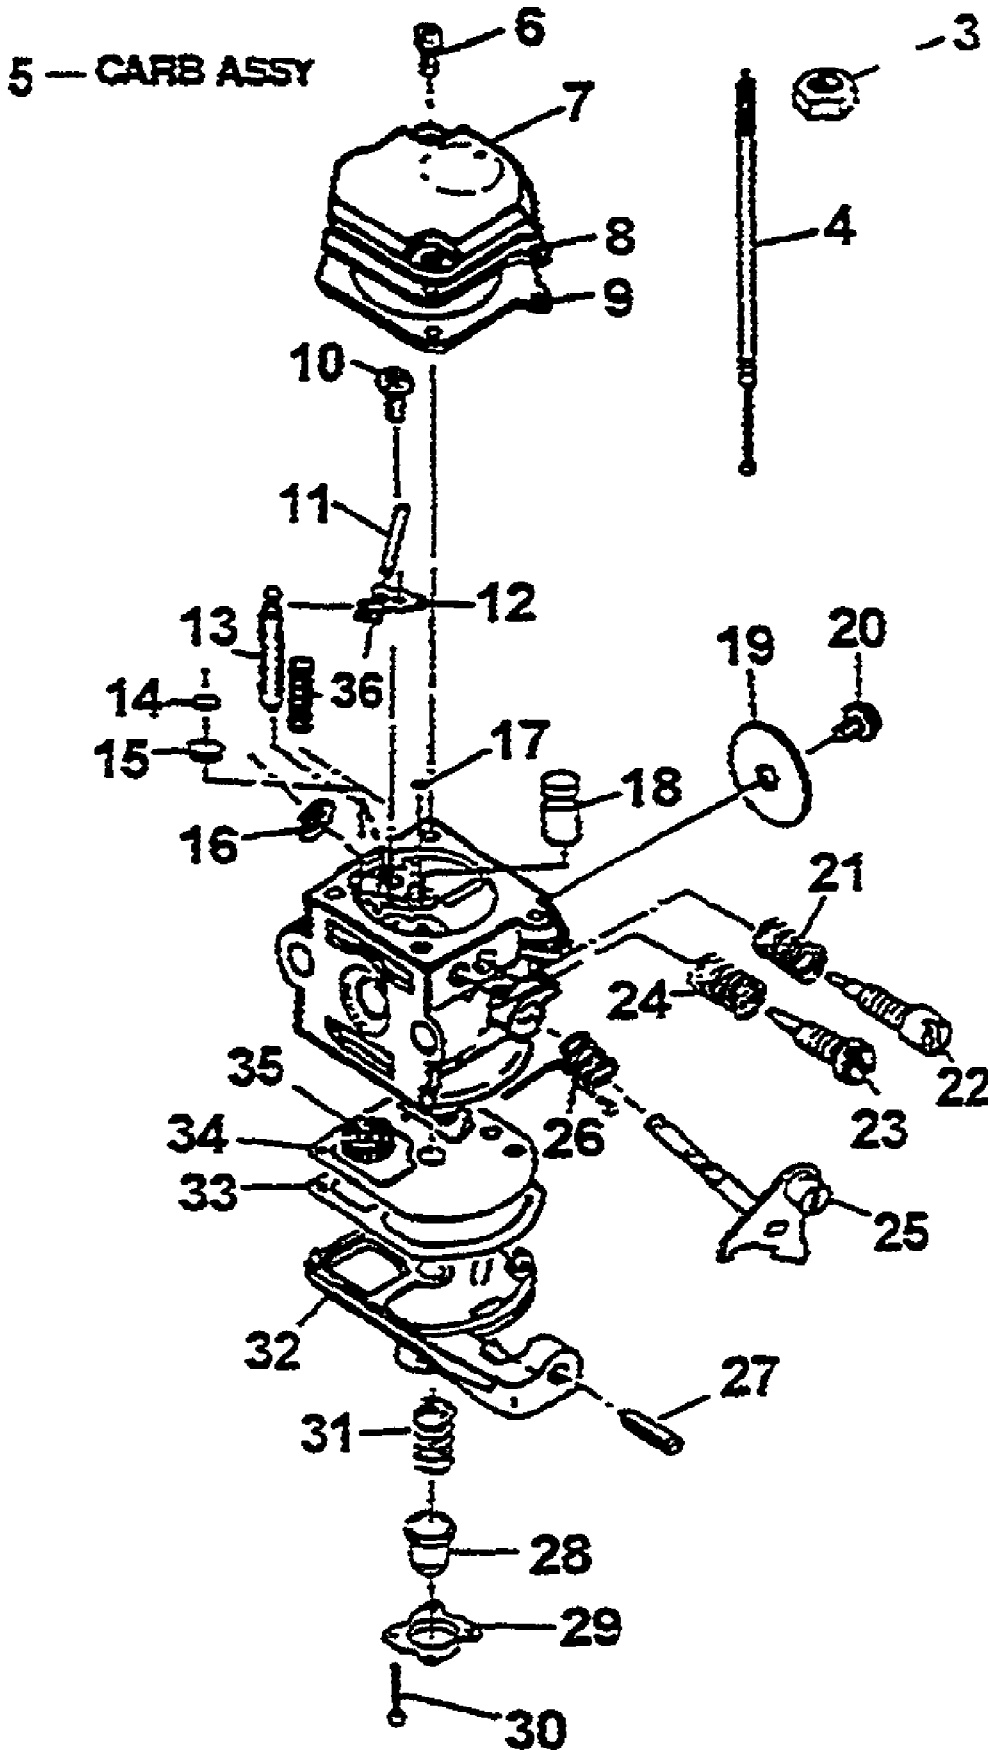

1 — CARB. KIT MAJOR REPAIR
2 — CARB. KIT MINOR REPAIR

1940
Carburetor

Page 22 of 38

Ref #	Part Number	Qty	S/P/F	Description
1	GM190637	1		CARB KIT (WALBRO)
1	GM190601	1		CARB KIT (ZAMA)
2	GM190638	1		DIAPHRAGM KIT (WALBRO)
2	GM190602	1		DIAPHRAGM KIT (ZAMA)
3	GM050014	2		NUT
4	GM197101	1		THROTTLE CABLE
5	GM190205	1	/P	CARB ASSY. (WALBRO ONLY)
6	GM167212	1		SCREW (WALBRO)
6	GM010131	1		SCREW (ZAMA)
7	GM170139	1		CAP-MAIN (WALBRO)
7	GM197201	1		CAP-MAIN (ZAMA)
8	GM170121	1	/P	DIAPHRAGM (WALBRO)
8	GM197202	1		DIAPHRAGM (ZAMA)
9	GM197231	1		GASKET OBSOLETE (WALBRO)
9	GM197203	1		GASKET (ZAMA)
10	GM010132	1		SCREW
11	GM197206	1		PIN
12	GM197205	1		ARM, NEEDLE
13	GM190061	1		NEEDLE (WALBRO)
13	GM197208	1		NEEDLE (ZAMA)
14	GM197106	1		RETAINER
15	GM197107	1		CHECK VALVE
16	GM197215	1		E-RING
17	GM197209	1		WELCH PLUG
18	GM197108	1		NOZZLE ASSY
19	GM197218	1		THROTTLE VALVE
20	GM010133	1		SCREW
21	GM197210	1		SPRING
22	GM197212	1		NEEDLE, LOW SPEED
23	GM197211	1		NEEDLE, HIGH SPEED
24	GM197210	1		SPRING
25	GM197214	1		THROTTLE SHAFT
26	GM197213	1		SPRING
27	GM197227	1		SCREW, IDLE (WALBRO)
27	GM010135	1		SCREW, IDLE (ZAMA)
28	GM197225	1		PRIMER BULB (WALBRO)
28	GM197103	1	S	PRIMER BULB (ZAMA)
29	GM197224	1		COVER, PUMP (WALBRO)
29	GM197102	1		COVER, PUMP (ZAMA)
30	GM011429	1		SCREW
30	GM197104	1	/P	SCREW
31	GM197105	1		SPRING (ZAMA ONLY)
32	GM197226	1		COVER FUEL PUMP (WALBRO)
32	GM197222	1		COVER FUEL PUMP (ZAMA)
33	GM197228	1		GASKET PUMP OBSOLETE (WALBRO)
33	GM197221	1		GASKET, PUMP (ZAMA)
34	GM197229	1		DIAPH. PUMP OBSOLETE (WALBRO)
34	GM197220	1		DIAPH. PUMP (ZAMA)
35	GM467220	1		STRAINER (WALBRO)
35	GM197219	1		STRAINER (ZAMA)
36	GM197230	1		SPRING OBSOLETE (WALBRO)
36	GM197207	1		SPRING (ZAMA)