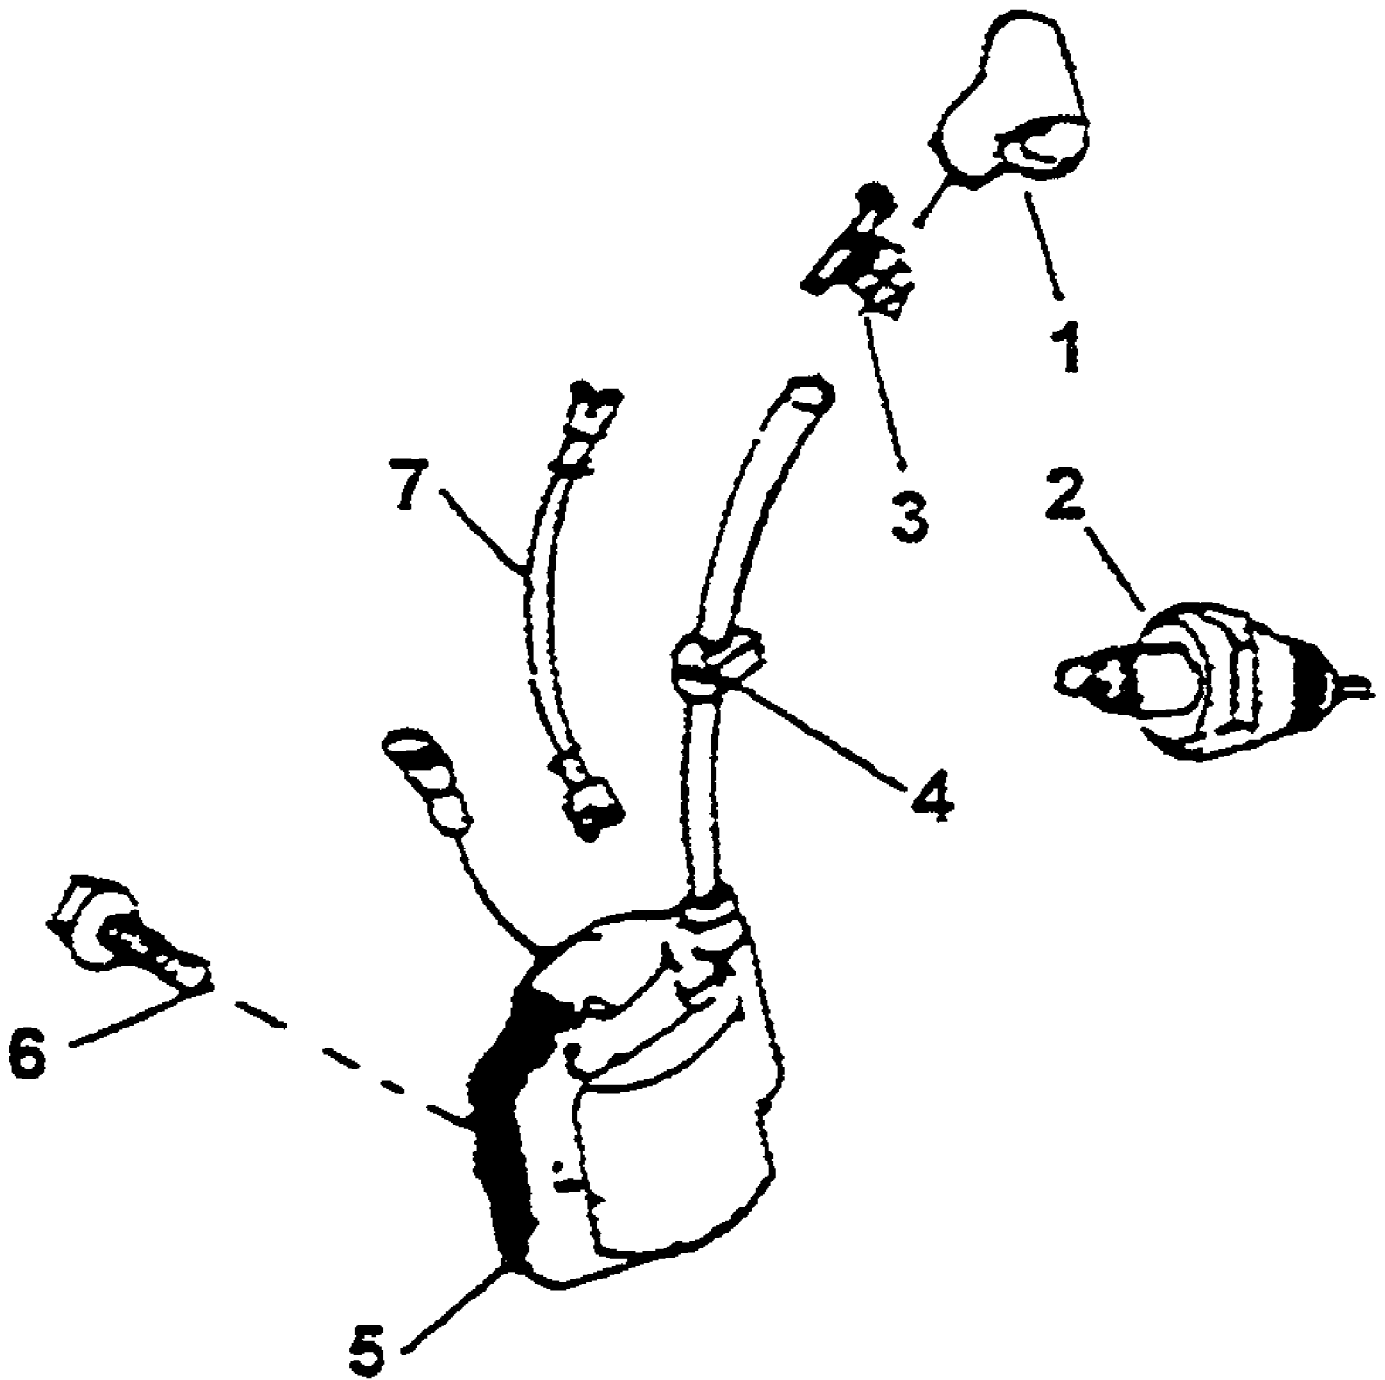

1940
Ignition

Page 30 of 38

Ref #	Part Number	Qty	S/P/F	Description
1	GM194002	1		BOOT
2	GM193901	1		SPARK PLUG
3	GM194003	1		CONNECTOR OBSOLETE
4	GM195508	1		GROMMET
5	GM194004	1		COIL, IGNITION
6	GM010126	1		SCREW
7	GM193602	1		WIRE, GROUND