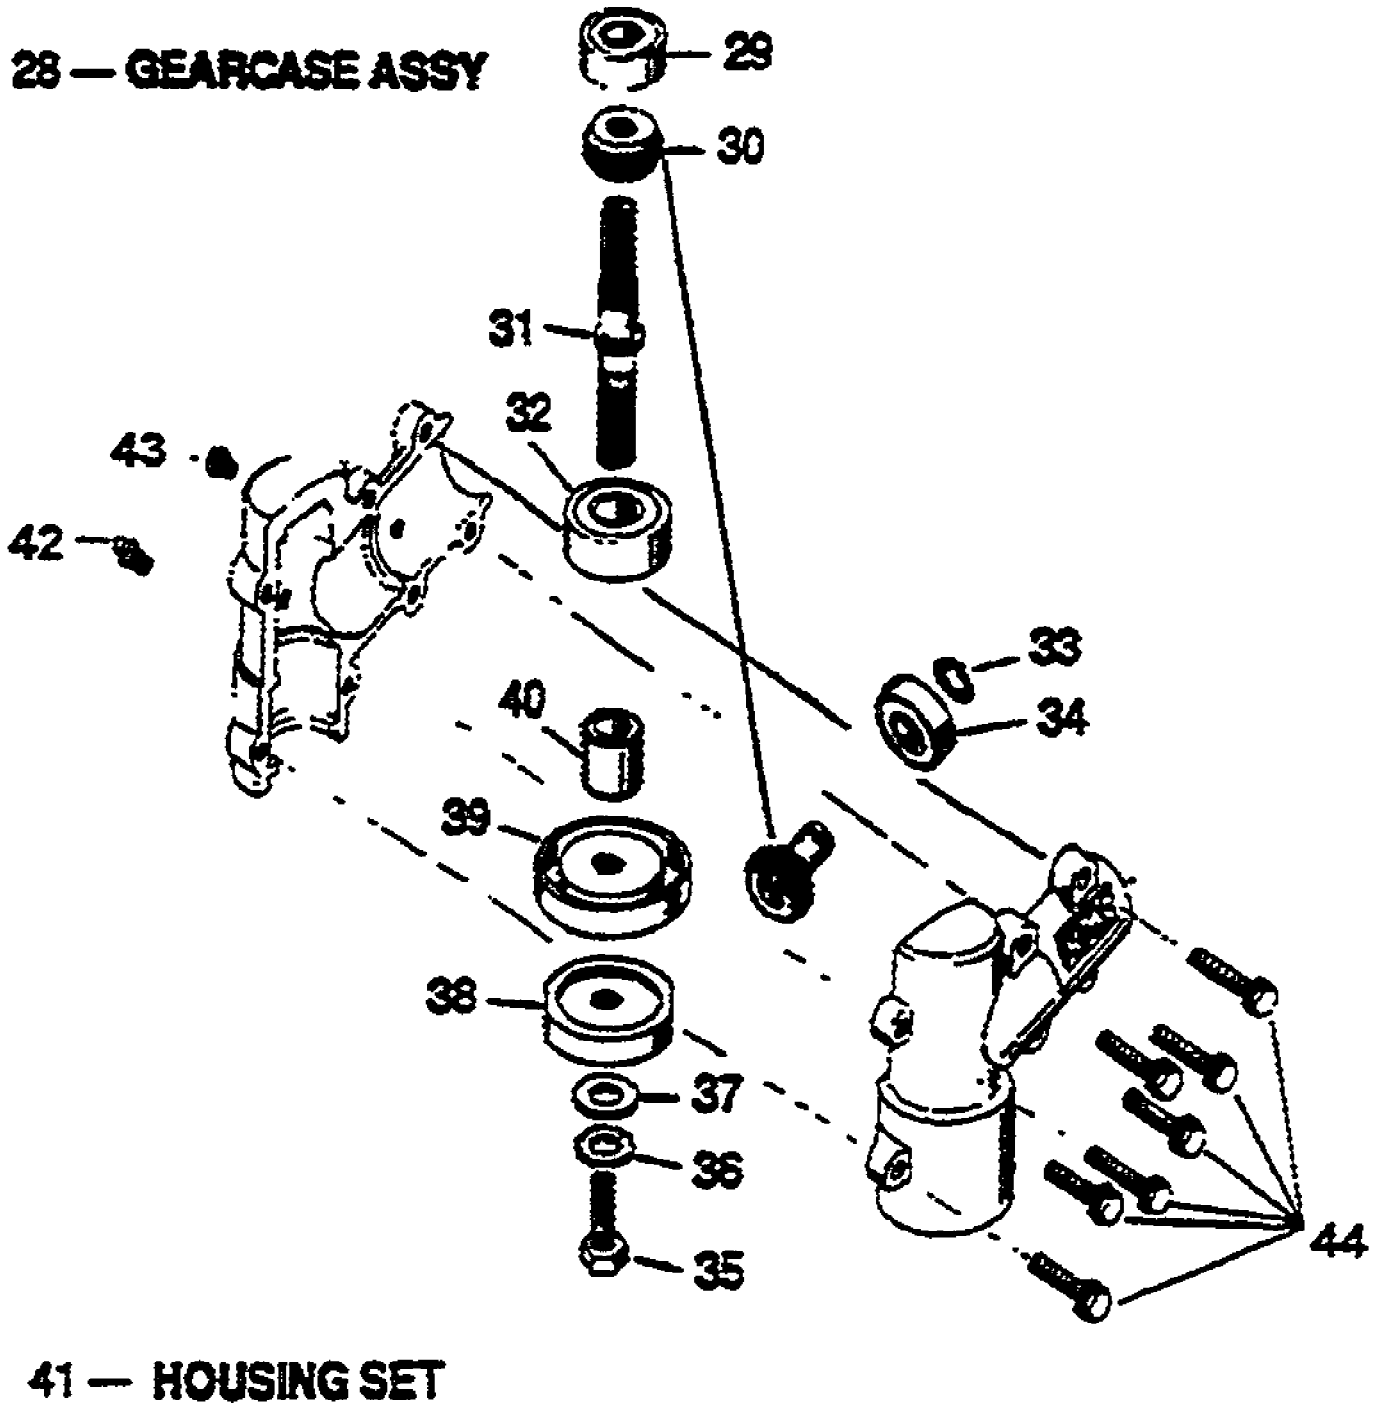

1940
2345 Gearcase Attachment

Page 6 of 38

Ref #	Part Number	Qty	S/P/F	Description
28	GM270303	1	S	GEARCASE ASSY Includes Ref#s 29 thru 44
29	GM070027	1		BEARING
30	GM190609	1	/P	GEAR SET KIT
31	GM226706	1		SHAFT, GEAR
32	GM070002	1		BEARING
33	GM060020	1	S	RING
34	GM070026	1	S	BEARING
35	GM300080	1	S	BOLT
36	GM040007	1	S	WASHER
37	GM041003	1	/P	WASHER
38	GM300075	1	S	HOLDER B
39	GM300070	1		HOLDER A
40	GM226705	1		COLLAR
41	GM270306	1		HOUSING SET Includes Ref#s 42 thru 44
42	GM286710	1		FITTING ZERK
43	GM011310	1	S	SCREW-SELF TAPPING
44	GM011309	1	S	SCREW-SELF TAPPING