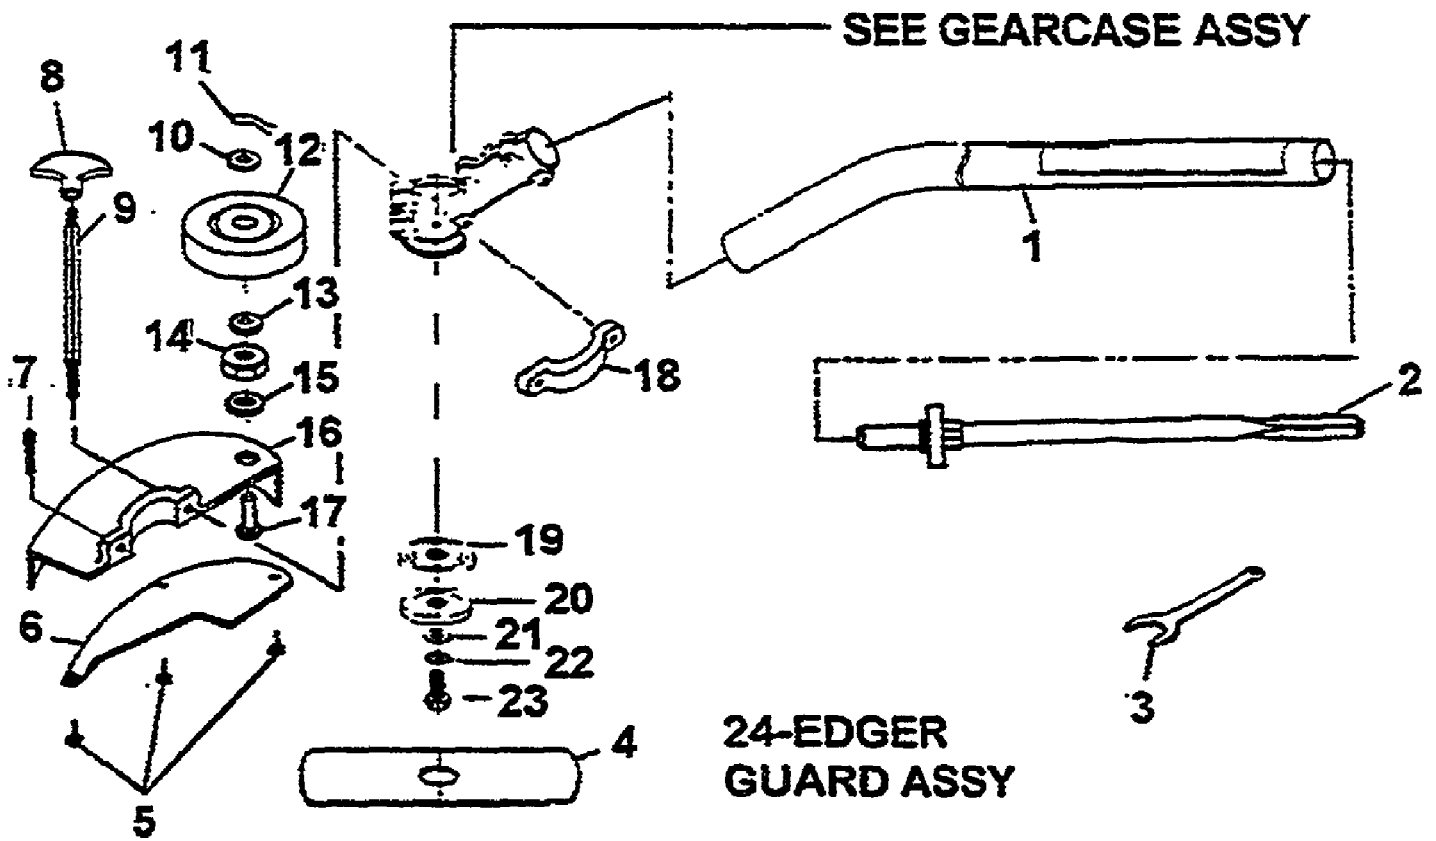

1 - 3" HEAD ASSY

- 17 - 50ft .080 LINE
- 16 - 3lb .080 LINE
- 15 - 1lb .080 LINE
- 14 - .080 LINE ON SPOOL
- 13 - FIXED LINE HEAD (OPTIONAL)

1940

Page 8 of 38

2345 Stringhead and Accessories Attachment

Ref #	Part Number	Qty	S/P/F	Description
1	GM20125	1	S	3" HEAD ASSY
2	GM120303	1	S	BODY
3	GM226701	1	/P	ARBOR BOLT
4	GM165209	1	/P	SPOOL
5	GM165208	1	S	CAP
6	GM166903	1		PLATE, SPRING
7	GM167901	1	S	SPRING
8	DG07815	1	/P	8" SAW BLADE
9	DG07813	1	/P	8" BRUSH BLADE
10	GM94110	1	/P	BLADE COVER
11	GM325205	1		ARBOR BOLT
12	GM31105	1	S	.105 LINE, 20" STRIPS
13	GM25250	1		FIXED LINE HEAD
14	GM32005	1	S	SPOOL & LINE
15	GM31005	1	S	1lb .080 LINE
16	GM31004	1	S	3lb .080 LINE
17	GM31080	1	S	50ft .080 LINE