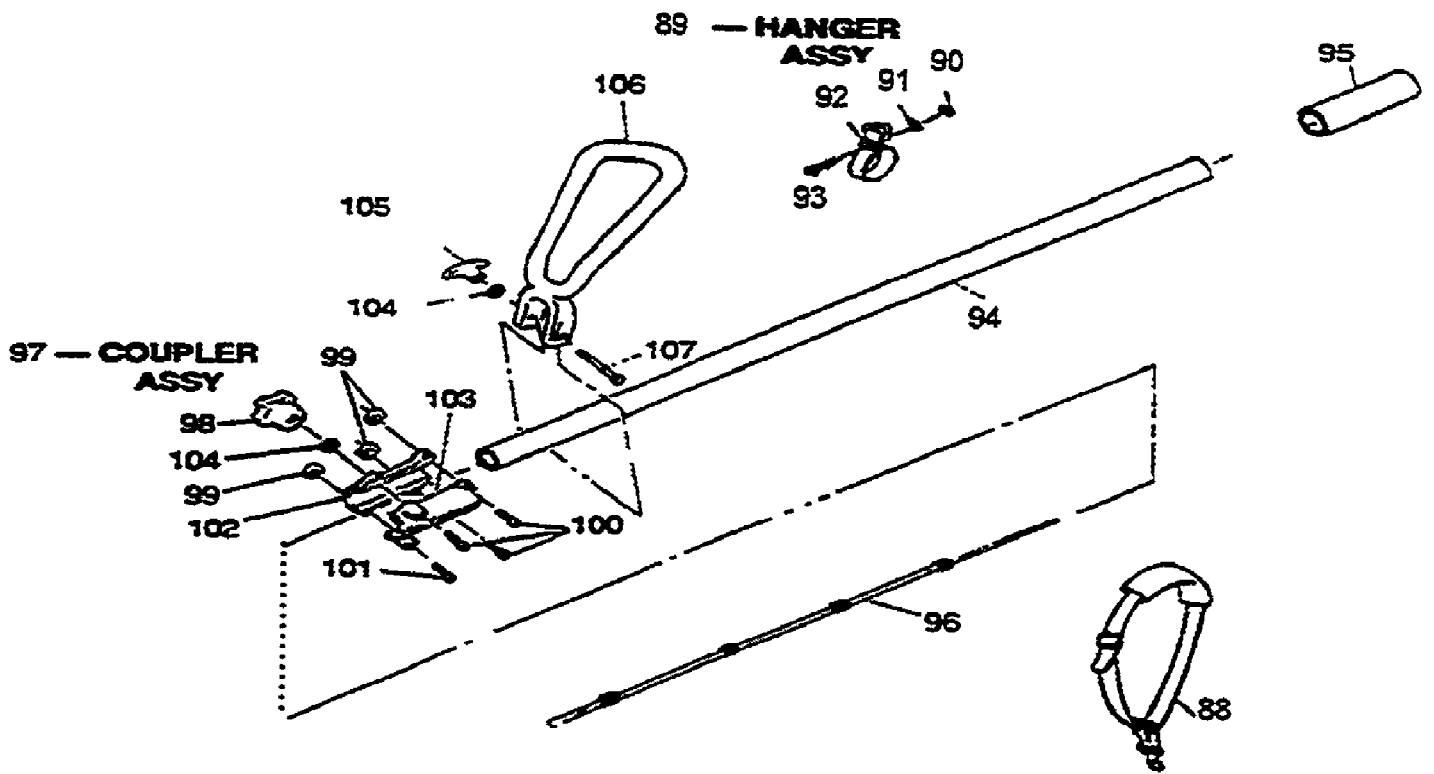

1940
Throttle

Page 35 of 38

1940
Throttle

Page 36 of 38

Ref #	Part Number	Qty	S/P/F	Description
1	GM280340	1	S	THROTTLE ASSY
2	GM167101	1	S	SPRING, THROTTLE
3	GM235214	1	S	LEVER, THROTTLE
4	GM201044	1	S	SCREW
5	GM197101	1		THROTTLE CABLE
6	GM050014	2		NUT
7	GM190326	1	S	SWITCH ASSY
8	GM193605	1	S	WIRE HARNESS