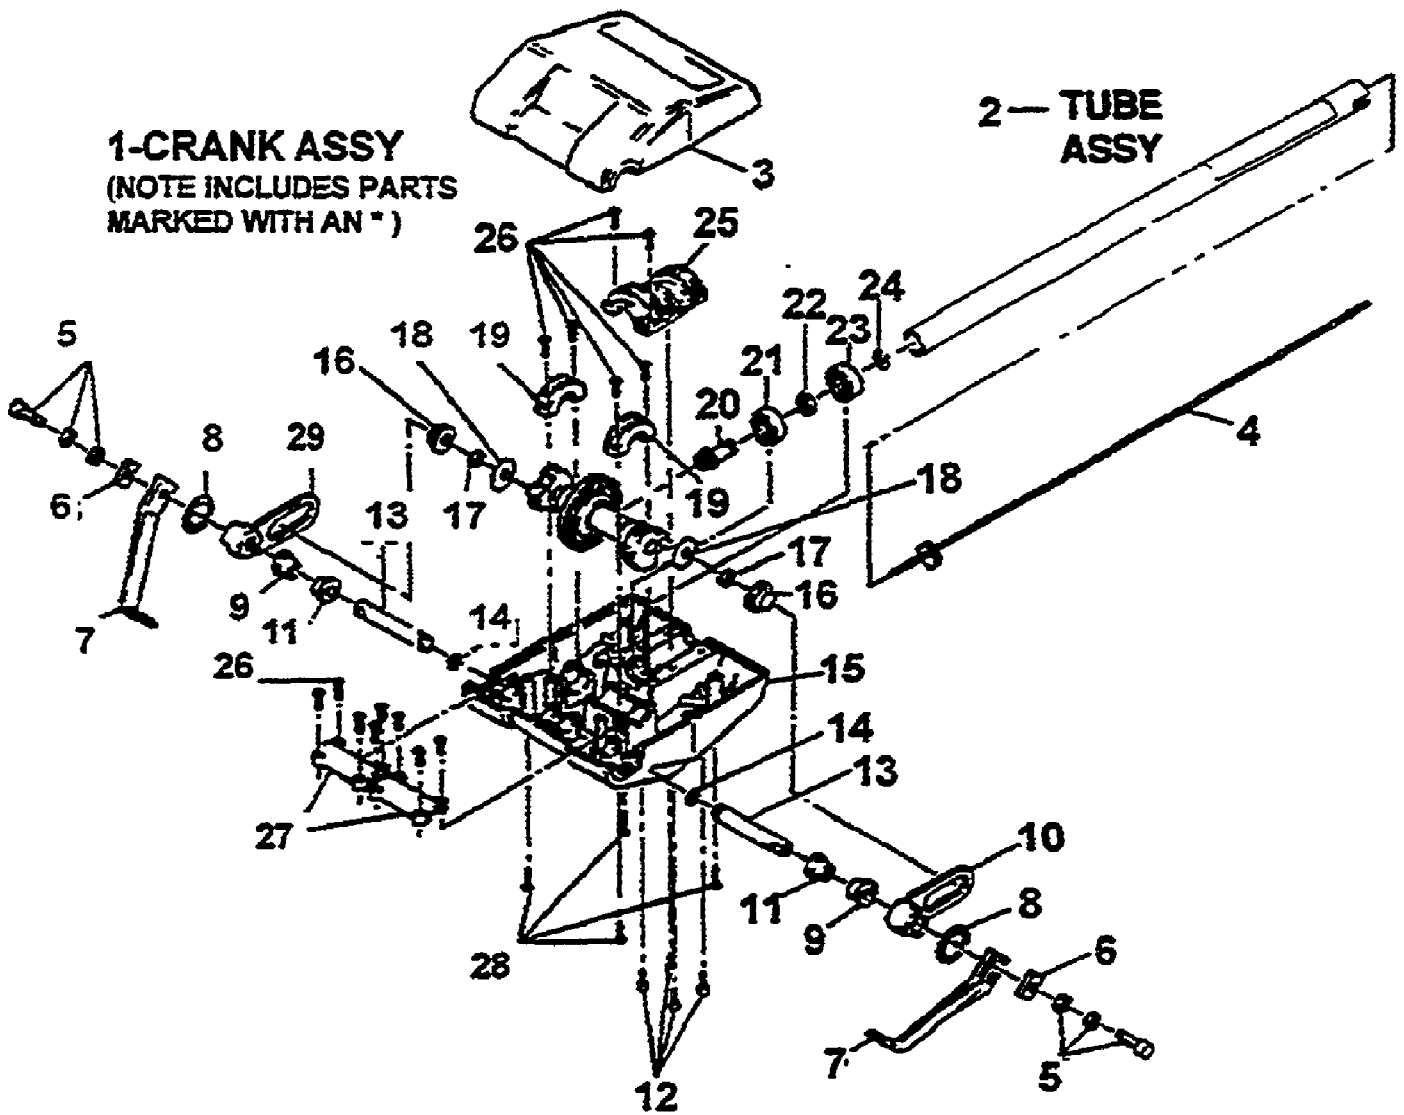

1 - 3" HEAD ASSY

- 17 - 50ft .080 LINE
- 16 - 3lb .080 LINE
- 15 - 1lb .080 LINE
- 14 - .080 LINE ON SPOOL
- 13 - FIXED LINE HEAD (OPTIONAL)

1940

Page 8 of 38

2345 Stringhead and Accessories Attachment

Ref #	Part Number	Qty	S/P/F	Description
1	GM20125	1	S	3" HEAD ASSY
2	GM120303	1	S	BODY
3	GM226701	1	/P	ARBOR BOLT
4	GM165209	1	/P	SPOOL
5	GM165208	1	S	CAP
6	GM166903	1		PLATE, SPRING
7	GM167901	1	S	SPRING
8	DG07815	1	/P	8" SAW BLADE
9	DG07813	1	/P	8" BRUSH BLADE
10	GM94110	1	/P	BLADE COVER
11	GM325205	1		ARBOR BOLT
12	GM31105	1	S	.105 LINE, 20" STRIPS
13	GM25250	1		FIXED LINE HEAD
14	GM32005	1	S	SPOOL & LINE
15	GM31005	1	S	1lb .080 LINE
16	GM31004	1	S	3lb .080 LINE
17	GM31080	1	S	50ft .080 LINE

1940
2351 Gearcase Attachment

Page 12 of 38

Ref #	Part Number	Qty	S/P/F	Description
28	GM270303	1	S	GEARCASE ASSY Includes Ref#s 29 thru 44
29	GM070027	1		BEARING
30	GM190609	1	/P	GEAR SET KIT
31	GM226706	1		SHAFT, GEAR
32	GM070002	1		BEARING
33	GM060020	1	S	RING
34	GM070026	1	S	BEARING
35	GM300080	1	S	BOLT
36	GM040007	1	S	WASHER
37	GM041003	1	/P	WASHER
38	GM300075	1	S	HOLDER B
39	GM300070	1		HOLDER A
40	GM226705	1		COLLAR
41	GM270306	1		HOUSING SET Includes Ref#s 42 thru 44
42	GM286710	1		FITTING ZERK
43	GM011310	1	S	SCREW-SELF TAPPING
44	GM011309	1	S	SCREW-SELF TAPPING

16-GUARD,
LOWER HOUSING
(NOT SHOWN)

1940
2361 Power Blower Attachment

Page 14 of 38

Ref #	Part Number	Qty	S/P/F	Description
1		1		Use UT26308 Includes Ref#s 2-16
2	GM280314	1	S	TUBE ASSY
3	A07844	1	/P	FLEX CABLE
4	GM235205	1	/P	CLAMP
5	GM235215	1	S	UPPER HOUSING
6	GM166501	1	/P	ARBOR ADAPTER
7	GM236701	1	S	ARBOR SHAFT
8	GM235203	1	/P	IMPELLER
9	GM167602	1		PAL NUT
10	GM201044	1	S	SCREW
11	GM235216	1	S	LOWER HOUSING
12	GM160305	1	S	ARBOR BUSHING ASSY
13	GM011102	1	S	SCREW
14	GM011401	1	/P	SCREW
15	GM041101	1	/P	WASHER
16	GM286903	1	/P	GUARD, LOWER HOUSING