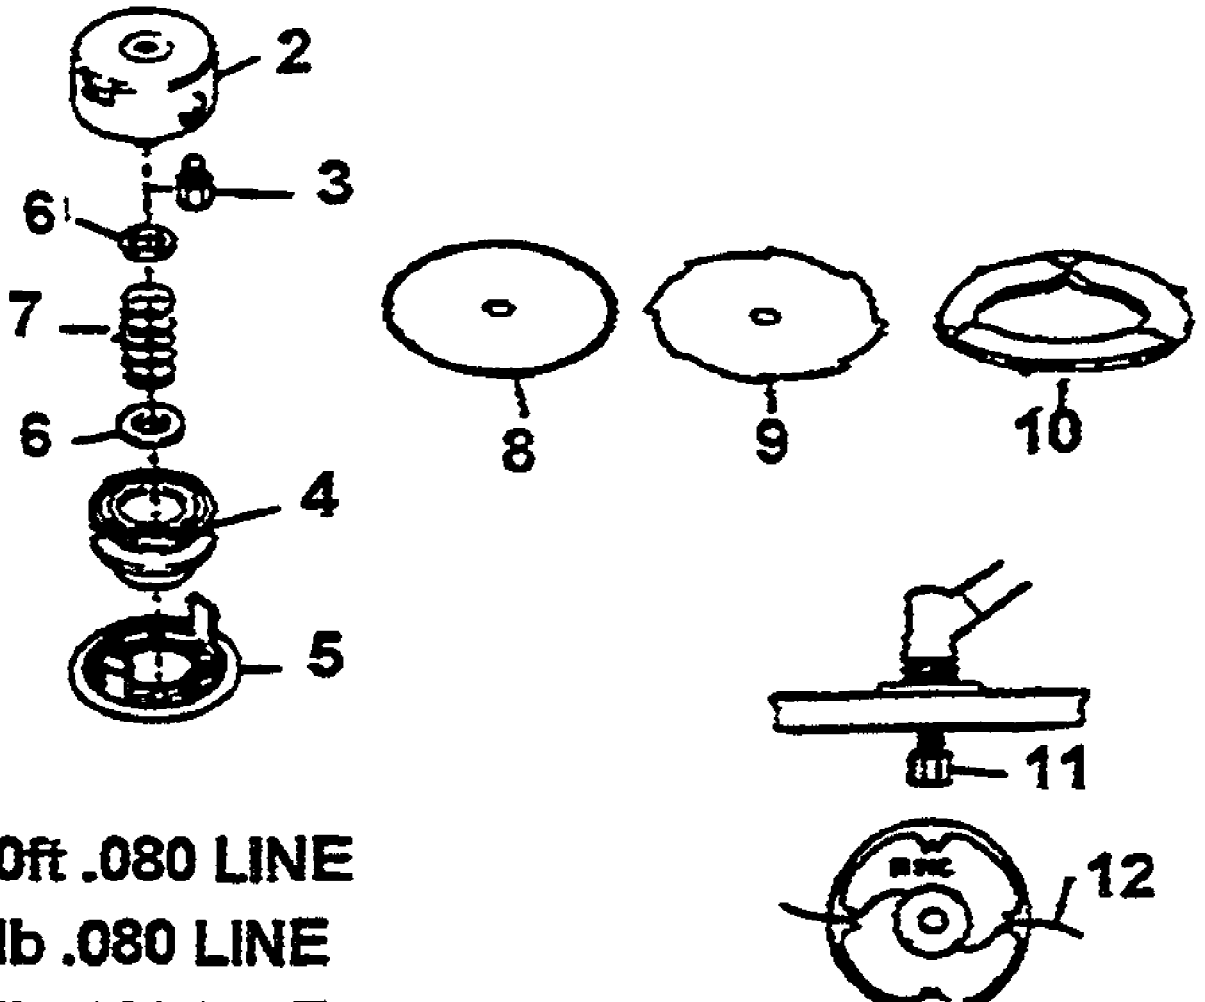

**13 - ARBOR AND
BEARING KIT**

**11 -
HEAD SHIELD
ASSY**

**23 - SPOOL
W/LINE**

**24 - CUTTING HEAD
ASSY**

1940
2331 Trimmer Attachment

Page 2 of 38

Ref #	Part Number	Qty	S/P/F	Description
1	GM165206	1		DEFLECTOR
2	GM166501	1	/P	ARBOR ADAPTER Included in ref # 13 (P/N GM160614)
3	GM160310	1	/P	HEAD BODY
4	GM165209	1	/P	SPOOL
5	GM165208	1	S	CAP
6	GM166903	1		SPRING PLATE
7	GM167901	1	S	SPRING
8	GM166903	1		SPRING PLATE
9	GM167602	1		PAL NUT
10	GM166702	1		ARBOR POST Included in ref # 13 (P/N GM160614)
11	GM160306	1		HEAD SHIELD ASSY
12	GM160305	1	S	ARBOR BUSH ASSY Included in ref # 13 (P/N GM160614)
13	GM160614	1		ARBOR & BRG KIT Includes ref 2, 10, & 12
14	GM051002	1	S	NUT
15	GM166901	1		BLADE, CUT OFF
16	GM051001	1		NUT
17	GM011417	1	/P	SCREW
18	GM040002	1		WASHER
19	GM166902	1		BRACKET
20	GM011402	1		SCREW
21	GM041101	1	/P	WASHER
22	GM011402	1		SCREW
23	GM32005	1	S	SPOOL & LINE
24	GM20135	1	S	HEAD ASSEMBLY
25	GM280314	1	S	TUBE ASSY
26	GM237804	1	S	FLEX CABLE

1 - 3" HEAD ASSY

- 17 - 50ft .080 LINE
- 16 - 3lb .080 LINE
- 15 - 1lb .080 LINE
- 14 - .080 LINE ON SPOOL
- 13 - FIXED LINE HEAD (OPTIONAL)

1940

Page 8 of 38

2345 Stringhead and Accessories Attachment

Ref #	Part Number	Qty	S/P/F	Description
1	GM20125	1	S	3" HEAD ASSY
2	GM120303	1	S	BODY
3	GM226701	1	/P	ARBOR BOLT
4	GM165209	1	/P	SPOOL
5	GM165208	1	S	CAP
6	GM166903	1		PLATE, SPRING
7	GM167901	1	S	SPRING
8	DG07815	1	/P	8" SAW BLADE
9	DG07813	1	/P	8" BRUSH BLADE
10	GM94110	1	/P	BLADE COVER
11	GM325205	1		ARBOR BOLT
12	GM31105	1	S	.105 LINE, 20" STRIPS
13	GM25250	1		FIXED LINE HEAD
14	GM32005	1	S	SPOOL & LINE
15	GM31005	1	S	1lb .080 LINE
16	GM31004	1	S	3lb .080 LINE
17	GM31080	1	S	50ft .080 LINE