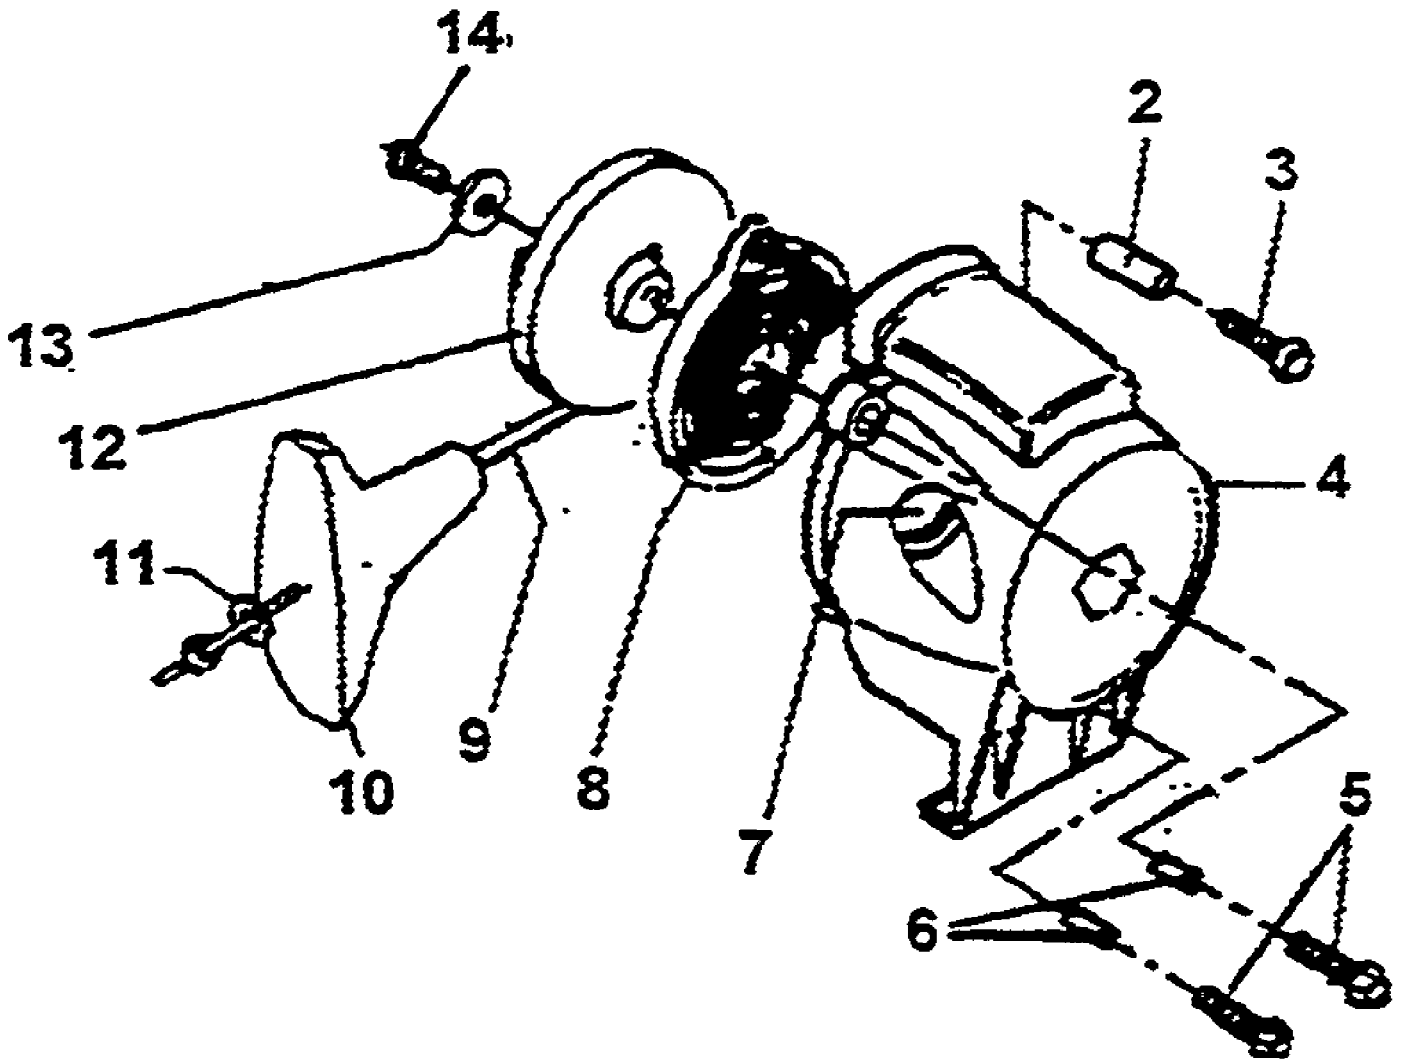

1 - STARTER ASSY

1940
Starter

Page 34 of 38

Ref #	Part Number	Qty	S/P/F	Description
1	GM190307	1		STARTER ASSY
2	GM196710	1		SPACER
3	GM010122	1		SCREW
4	GM197301	1		HOUSING, STARTER
5	GM010123	1		SCREW
6	GM196711	1		SPACER
7	GM197305	1		GUIDE, ROPE
8	GM197304	1		SPRING
9	GM197303	1		ROPE
10	GM195506	1		HANDLE
11	GM040114	1		WASHER
12	GM197302	1		ROPE & DRUM ASSY
13	GM040113	1		WASHER
14	GM011425	1		SCREW