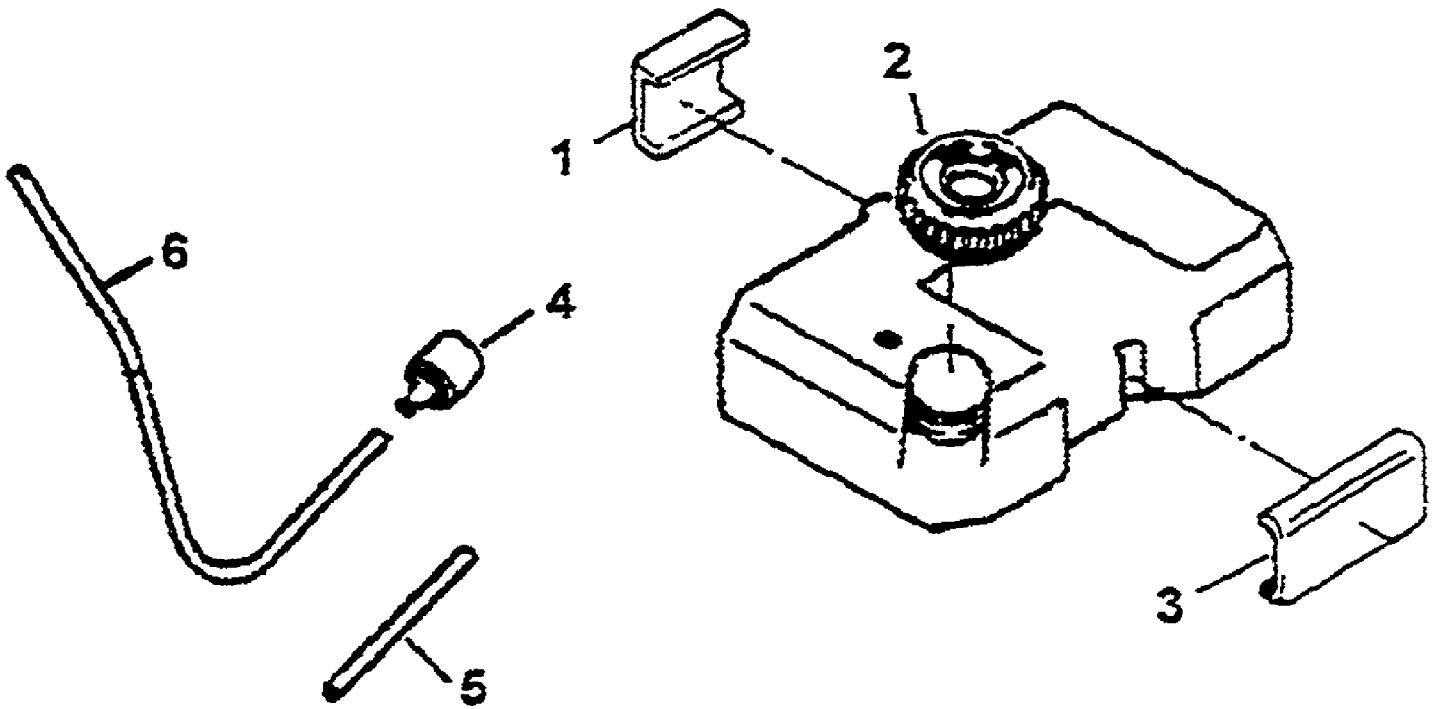

7 - FUEL TANK & HOSE ASSY

1940
Fuel Tank

Page 28 of 38

Ref #	Part Number	Qty	S/P/F	Description
1	GM195504	1		CUSHION
2	GM195206	1		FUEL CAP
3	GM195505	1		CUSHION
4	GM195507	1		FILTER, FUEL
5	GM195401	1		HOSE, FUEL
6	GM195402	1		HOSE, FUEL
7	GM190302	1		FUEL TANK ASSY