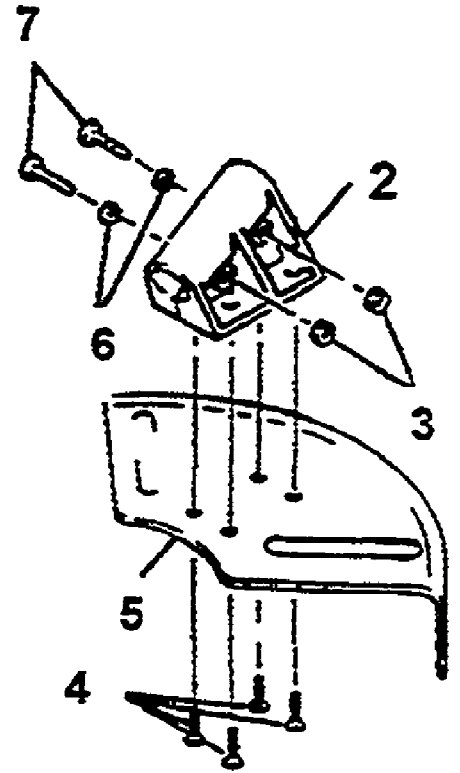

1 - BLADE GUARD ASSY

1940
2345 Driveshaft and Deflector Attachment

Page 4 of 38

Ref #	Part Number	Qty	S/P/F	Description
1	GM24700	1	S	BLADE GUARD ASSY
2	GM245201	1		BRACKET
3	GM051012	1		NUT
4	GM011423	1	S	SCREW
5	GM247001	1	S	GUARD
6	GM040002	1		WASHER
7	GM011417	1	/P	SCREW
8	GM237804	1	S	FLEX CABLE
9	GM230352	1	S	TUBE ASSY