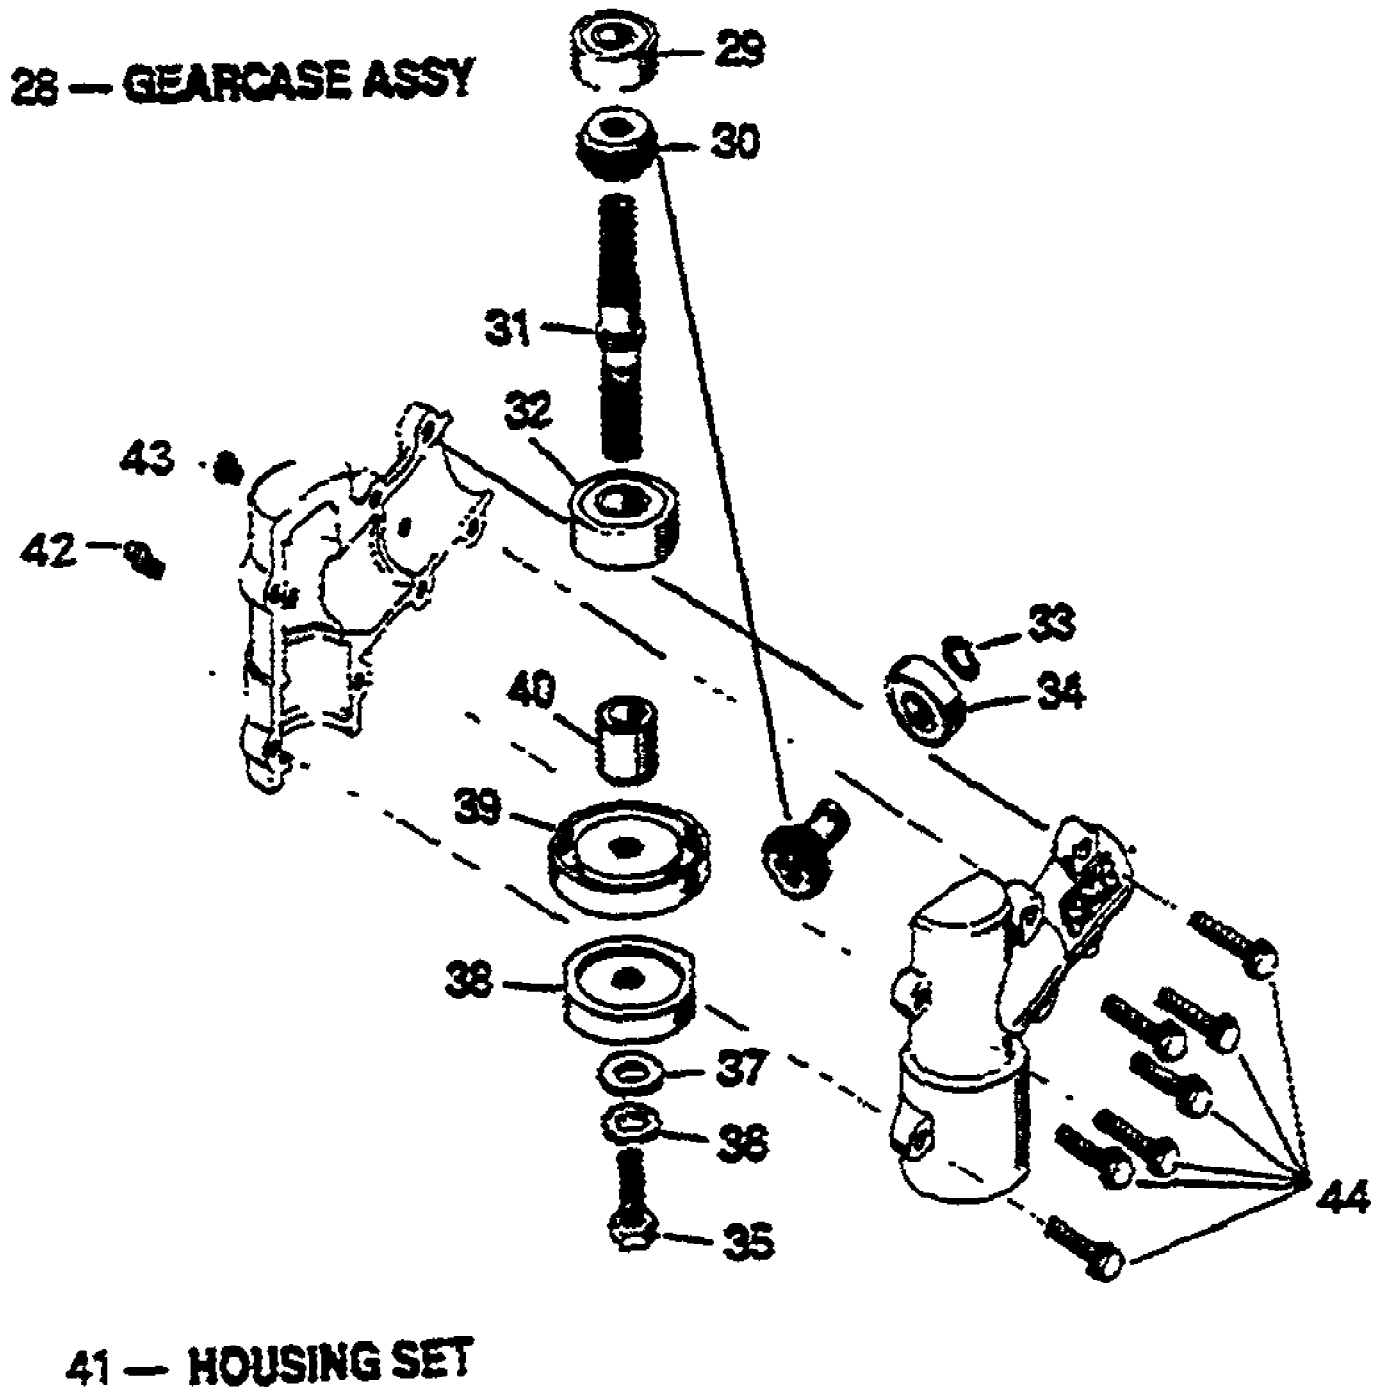

1940
2351 Gearcase Attachment

Page 12 of 38

Ref #	Part Number	Qty	S/P/F	Description
28	GM270303	1	S	GEARCASE ASSY Includes Ref#s 29 thru 44
29	GM070027	1		BEARING
30	GM190609	1	/P	GEAR SET KIT
31	GM226706	1		SHAFT, GEAR
32	GM070002	1		BEARING
33	GM060020	1	S	RING
34	GM070026	1	S	BEARING
35	GM300080	1	S	BOLT
36	GM040007	1	S	WASHER
37	GM041003	1	/P	WASHER
38	GM300075	1	S	HOLDER B
39	GM300070	1		HOLDER A
40	GM226705	1		COLLAR
41	GM270306	1		HOUSING SET Includes Ref#s 42 thru 44
42	GM286710	1		FITTING ZERK
43	GM011310	1	S	SCREW-SELF TAPPING
44	GM011309	1	S	SCREW-SELF TAPPING