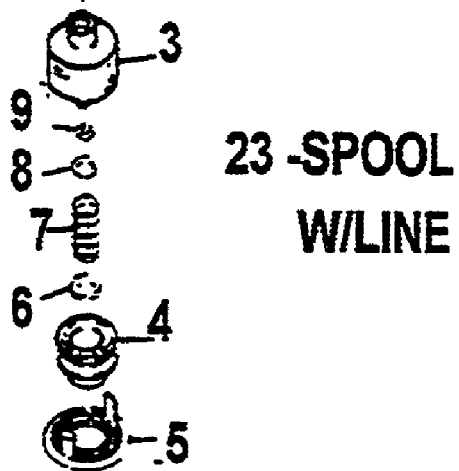

**13 - ARBOR AND
BEARING KIT**

**11 -
HEAD SHIELD
ASSY**

**23 - SPOOL
W/LINE**

**24 - CUTTING HEAD
ASSY**

1940
2331 Trimmer Attachment

Page 2 of 38

Ref #	Part Number	Qty	S/P/F	Description
1	GM165206	1		DEFLECTOR
2	GM166501	1	/P	ARBOR ADAPTER Included in ref # 13 (P/N GM160614)
3	GM160310	1	/P	HEAD BODY
4	GM165209	1	/P	SPOOL
5	GM165208	1	S	CAP
6	GM166903	1		SPRING PLATE
7	GM167901	1	S	SPRING
8	GM166903	1		SPRING PLATE
9	GM167602	1		PAL NUT
10	GM166702	1		ARBOR POST Included in ref # 13 (P/N GM160614)
11	GM160306	1		HEAD SHIELD ASSY
12	GM160305	1	S	ARBOR BUSH ASSY Included in ref # 13 (P/N GM160614)
13	GM160614	1		ARBOR & BRG KIT Includes ref 2, 10, & 12
14	GM051002	1	S	NUT
15	GM166901	1		BLADE, CUT OFF
16	GM051001	1		NUT
17	GM011417	1	/P	SCREW
18	GM040002	1		WASHER
19	GM166902	1		BRACKET
20	GM011402	1		SCREW
21	GM041101	1	/P	WASHER
22	GM011402	1		SCREW
23	GM32005	1	S	SPOOL & LINE
24	GM20135	1	S	HEAD ASSEMBLY
25	GM280314	1	S	TUBE ASSY
26	GM237804	1	S	FLEX CABLE

1940
2381 Snow Thrower Attachment

Page 17 of 38

1 - SNOW THROWER ATTACHMENT

2 - TUBE ASSY

1940
2381 Snow Thrower Attachment

Page 18 of 38

Ref #	Part Number	Qty	S/P/F	Description
1		1		Use UT26009 Includes Ref#s 2-33
2	GM280316	1	/P	TUBE ASSY
3	GM237803	1	S	FLEX CABLE
4	GM235213	1		COVER B
5	GM239518	1		DECAL
6	GM012464	1		SCREW
7	GM010021	1		SCREW
8	GM012464	1		SCREW
9	GM236910	1		PLATE OBSOLETE
10	GM235503	1		SCRAPER BAR
11	GM237002	1		HOUSING
12	GM062204	1		SNAP RING
13	GM237607	1		COLLAR
14	GM071008	1		BEARING
15	GM070006	1	S	BEARING
16	GM236304	1		PINION GEAR
17	GM235210	1		ROTOR R.H.
18	GM012463	1		SCREW
19	GM235212	1		COVER A
20	GM230338	1		GEAR CASE ASSY
21	GM012462	1		SCREW
22	GM235211	1		ROTOR L.H.
23	GM237401	1		GASKET
24	GM080009	1		SEAL
25	GM060005	1		RING
26	GM070011	1		BEARING
27	GM237608	1		COLLAR
28	GM236303	1		SHAFT & GEAR
29	GM070011	1		BEARING
30	GM080009	1		SEAL
31	GM010024	1		SCREW
32	GM030087	1		BOLT
33	GM062205	1		SNAP RING