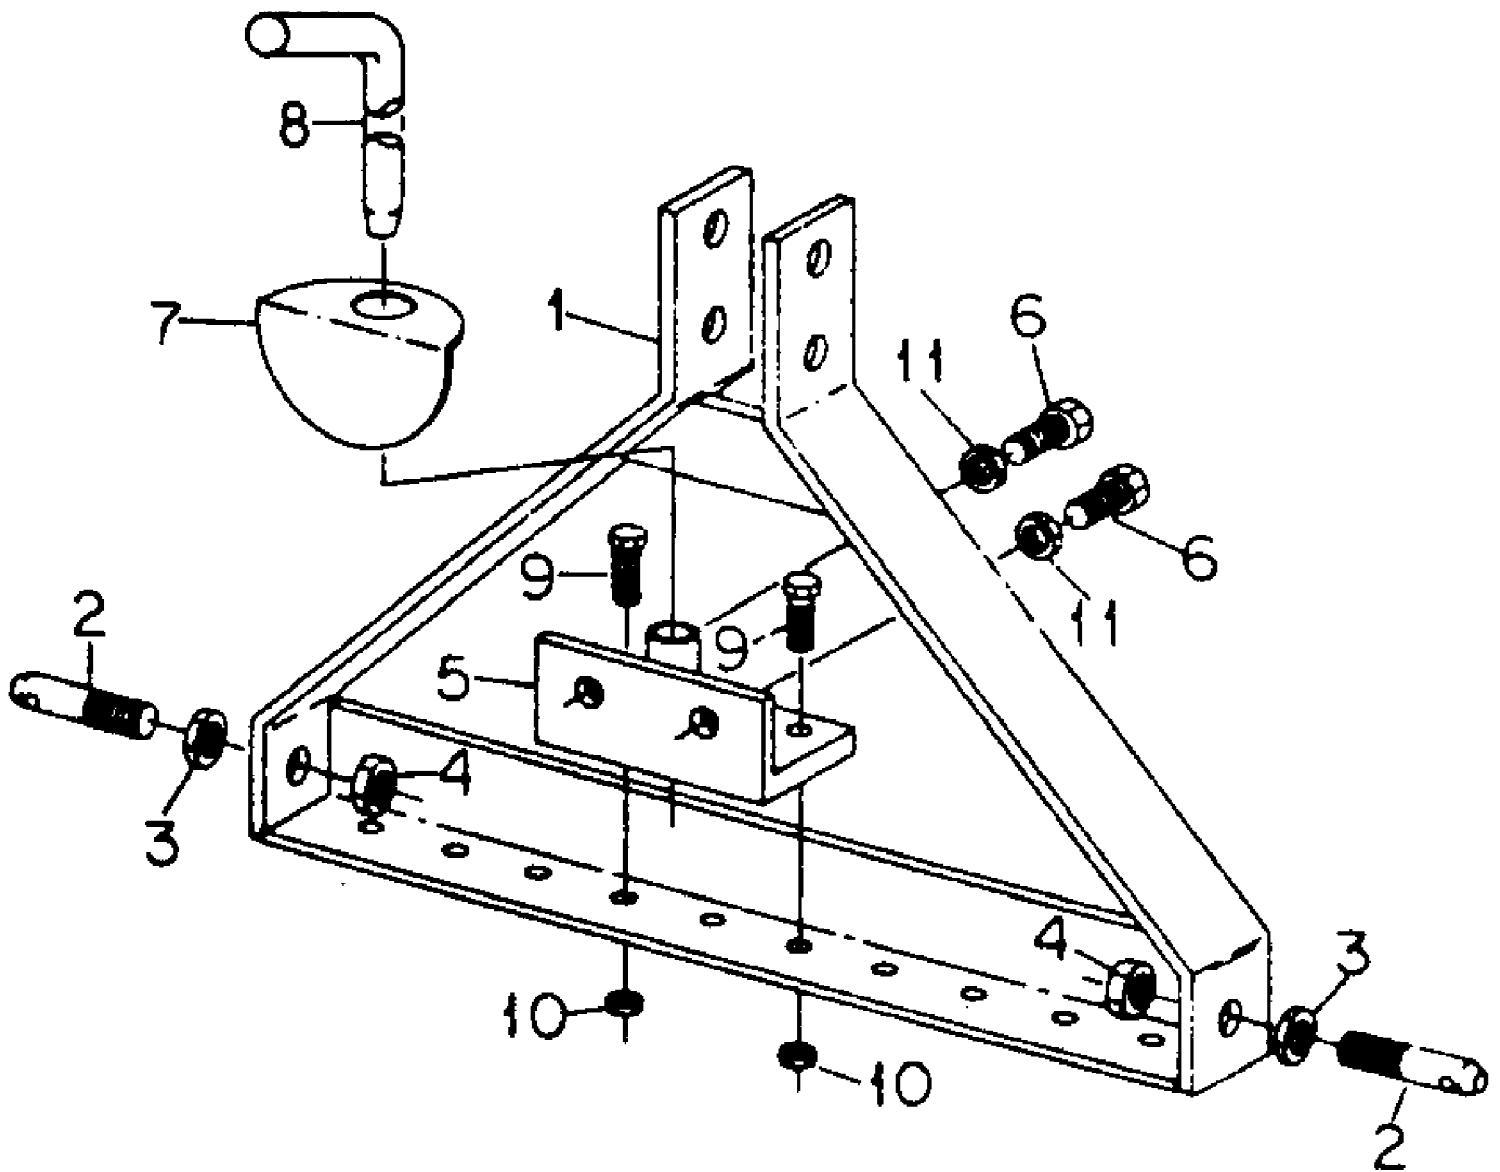

1210, 1282, 680

Page 1 of 2

A-Frame Hitch Adpt-SN 720000 Up-To Mt Yoke Type Implement

1210, 1282, 680

Page 2 of 2

A-Frame Hitch Adpt-SN 720000 Up-To Mt Yoke Type Implement

Ref #	Part Number	Qty	S/P/F	Description
1		1		Adapter Pkg, Frame Hitch
2	IH-106998-C1	2		Pin
3	712-3015	2	S	Nut, 5/8 Jam Type 5
4		2		Nut, 5/8 Type 5 (Common Hardware, Purchase Locally)
5	~NLA	1		Adapter, Sleeve
6	BR-IM2032P	2		Bolt, 5/8 X 2 Type 5
7	BR-H-158	1		Plate, Stabilizer
8	BR-H-130P-01	1	S	Pin, Sleeve
9	710-3181	2	/P	Bolt, 1/2 X 1-1/2 Type 5
	736-0921	2	S	Washer, 1/2 Lock
10	712-0206	2	S	Nut, 1/2 Type 5
11	712-3015	2	S	Nut, 5/8 Jam Type 5
	BR-D-146P	2		Package, Quick Attachable Cotters